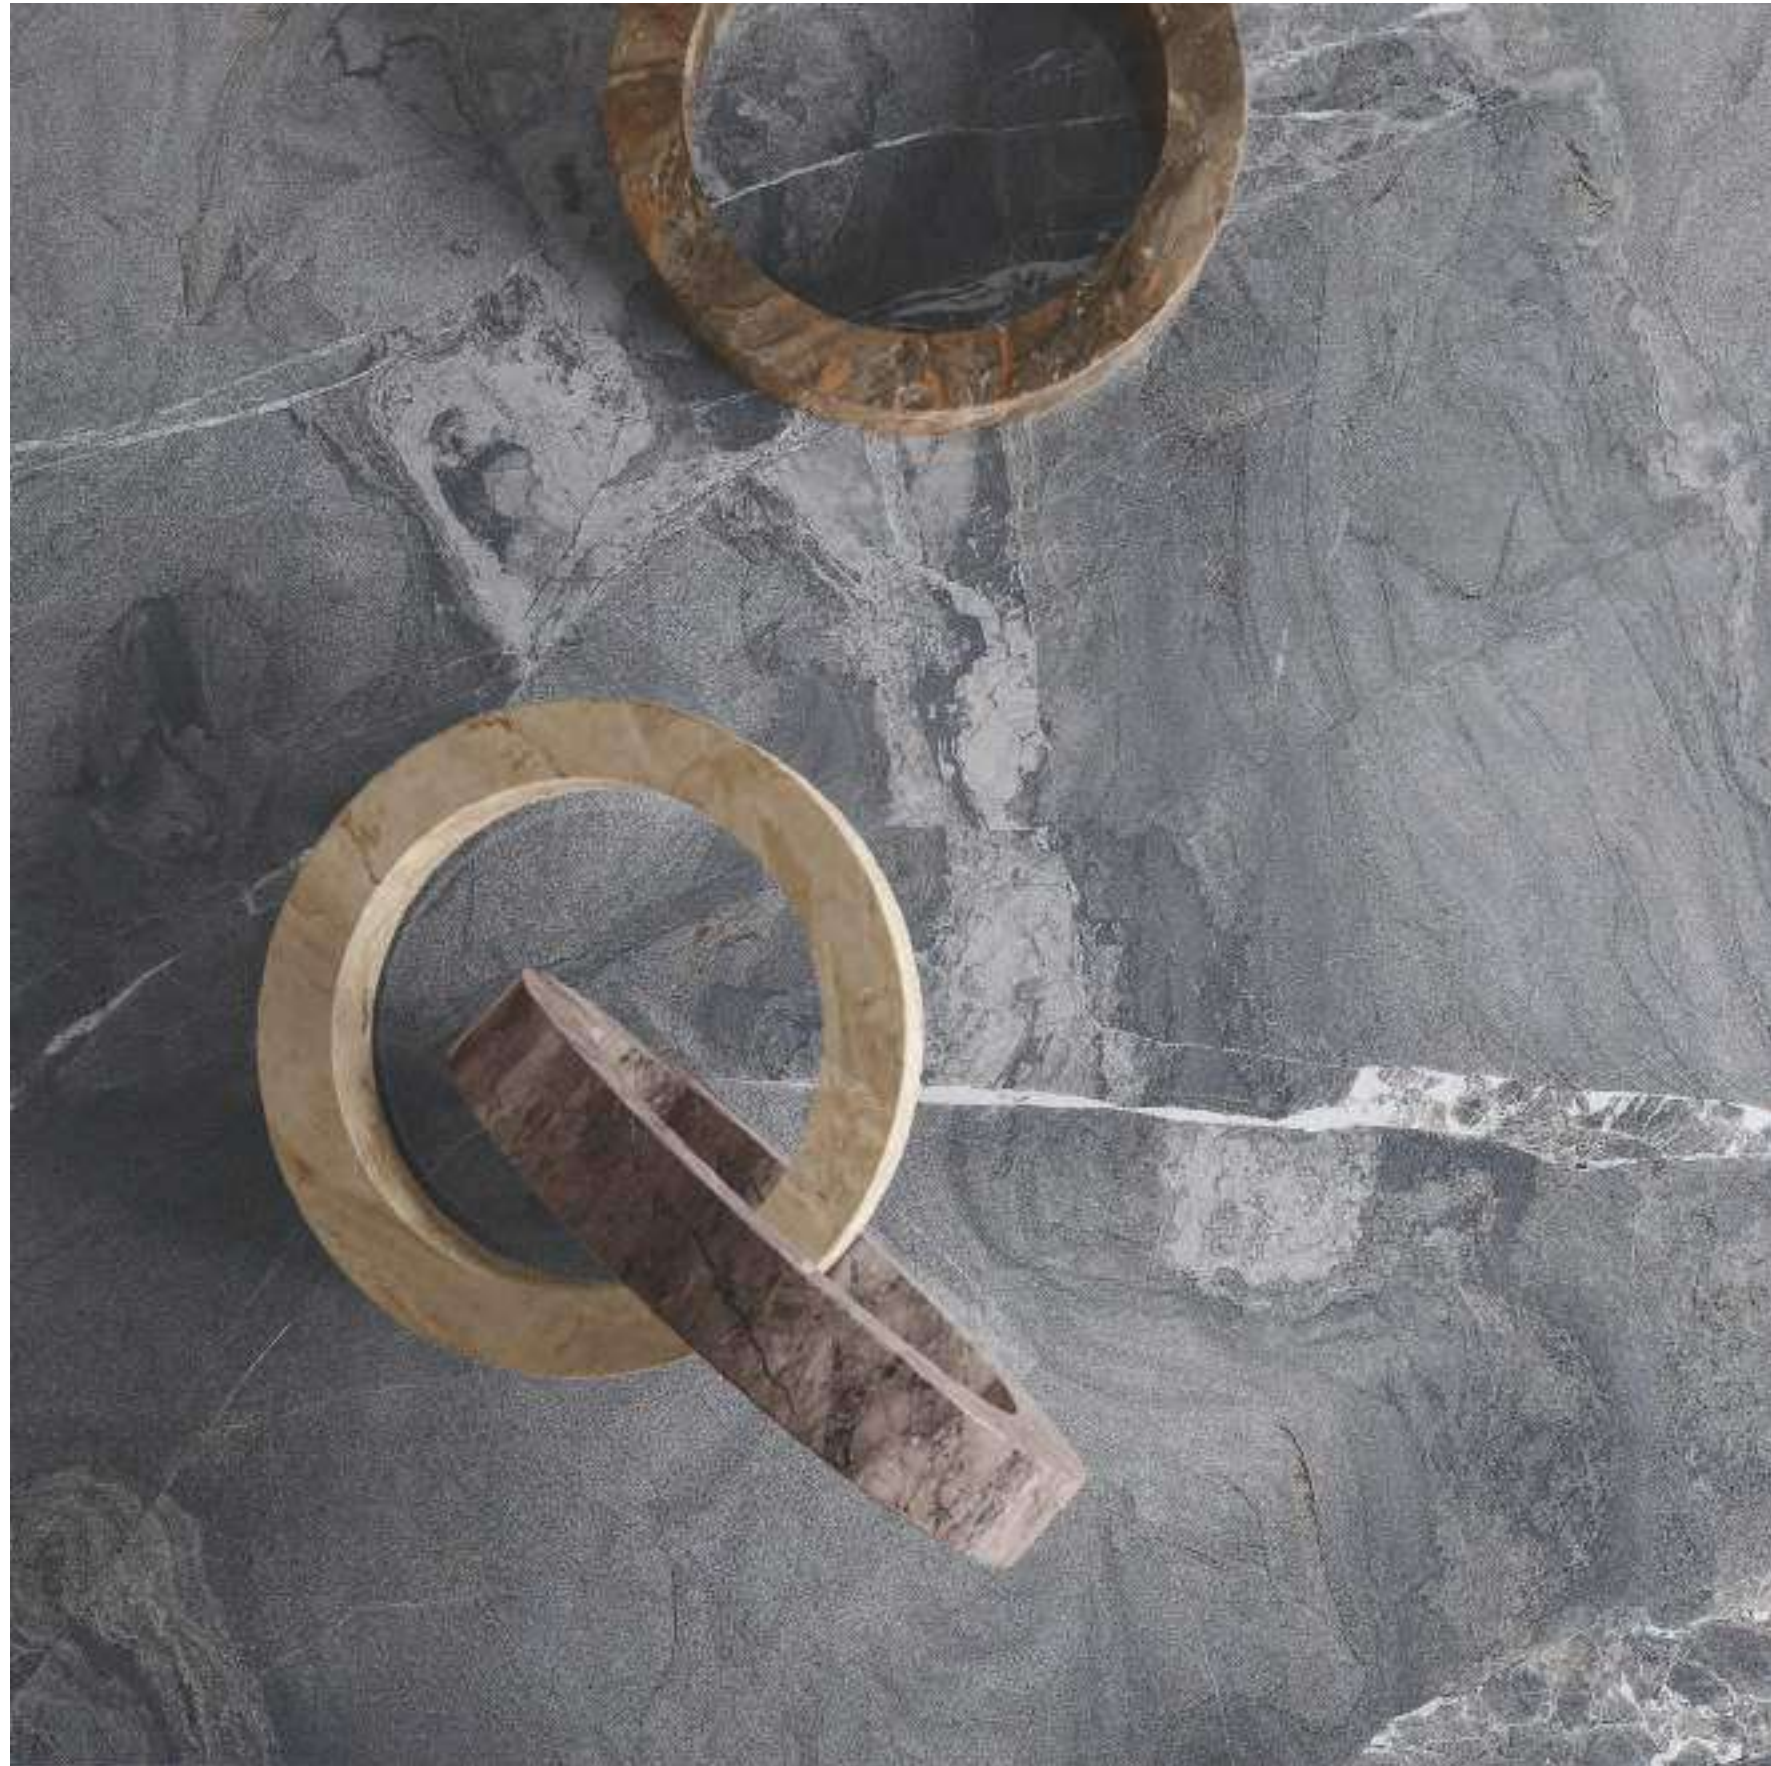

Reception Area

Bonza Vitrified

TEAL ONYX WAVE

60x120cm, Polished Surface ,04 Random

Achieve harmony
and elegance
in your design.

Glorious

In a true awakening of senses, we find textures and decorations with a bond to sensory origins, touch, and visual sensations. A colorful and textural combination, collection settings bring terrain and sensory elements, as a starting point heading to elegance and irreverence.