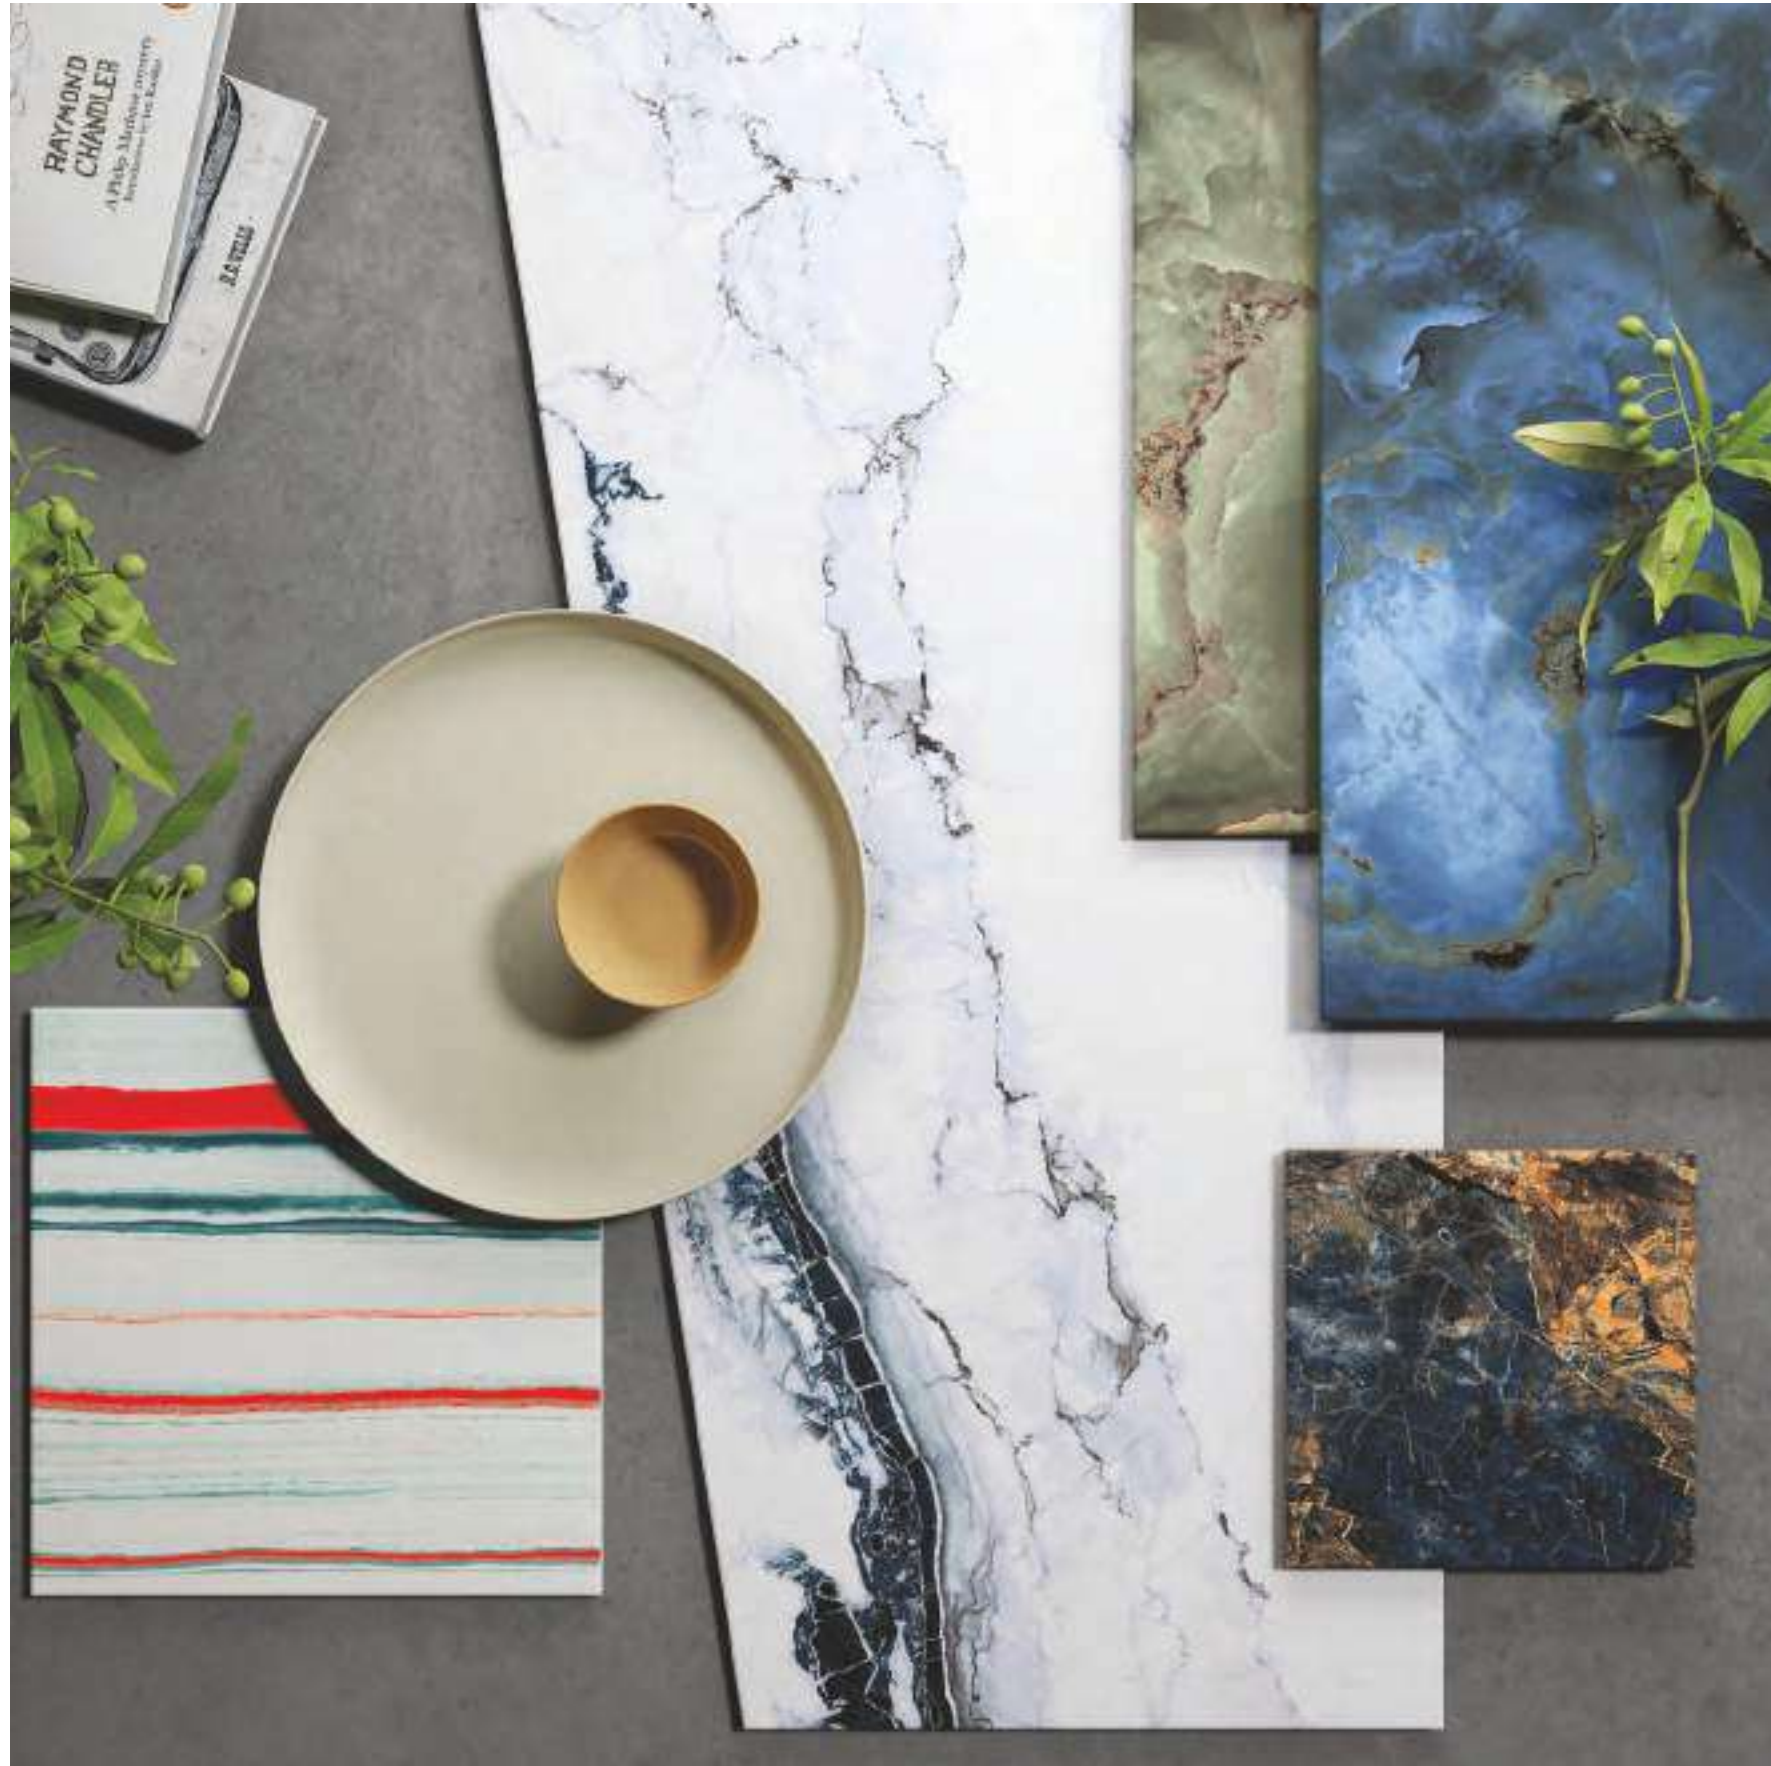

tonalità

Tonalita is a swirl of emotions, always different and yet always authentic: offering many hues united by complex technological processes used to mix the grains, continuing from the reference tradition. The result gives the effect of random composition, a surface of many facets that reflects the different textures of the materials mixed to create it - available in high gloss finish.