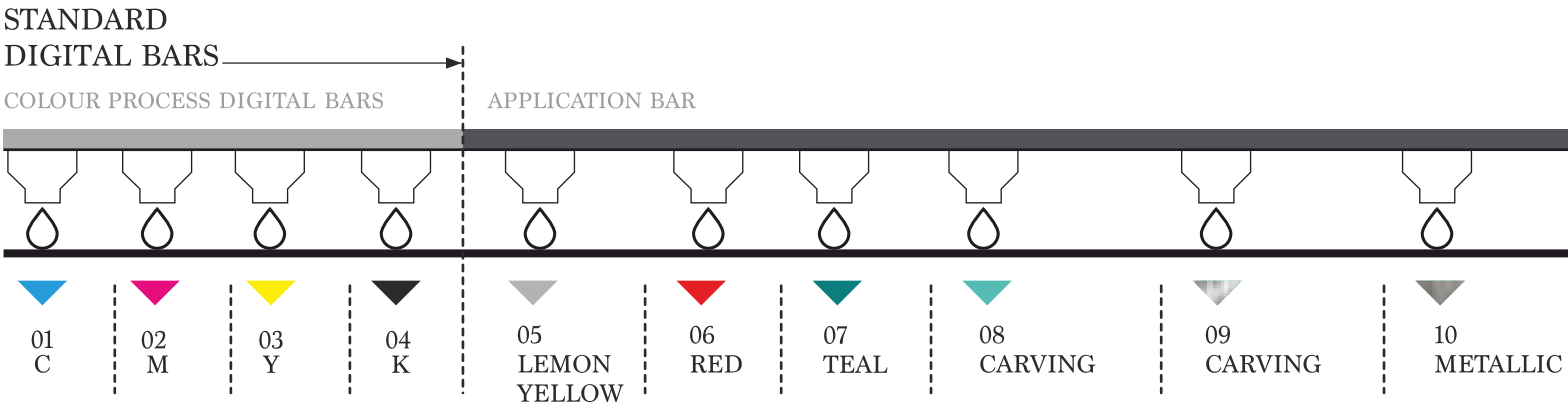

Top-quality technologies
and solid knowledge
of the ceramic heart. ❤️

A little space to be colorful

Thanks to the ceramic digital material we use, it is possible to achieve particular texture, surface and light effects, which give products a natural look and great aesthetic value.