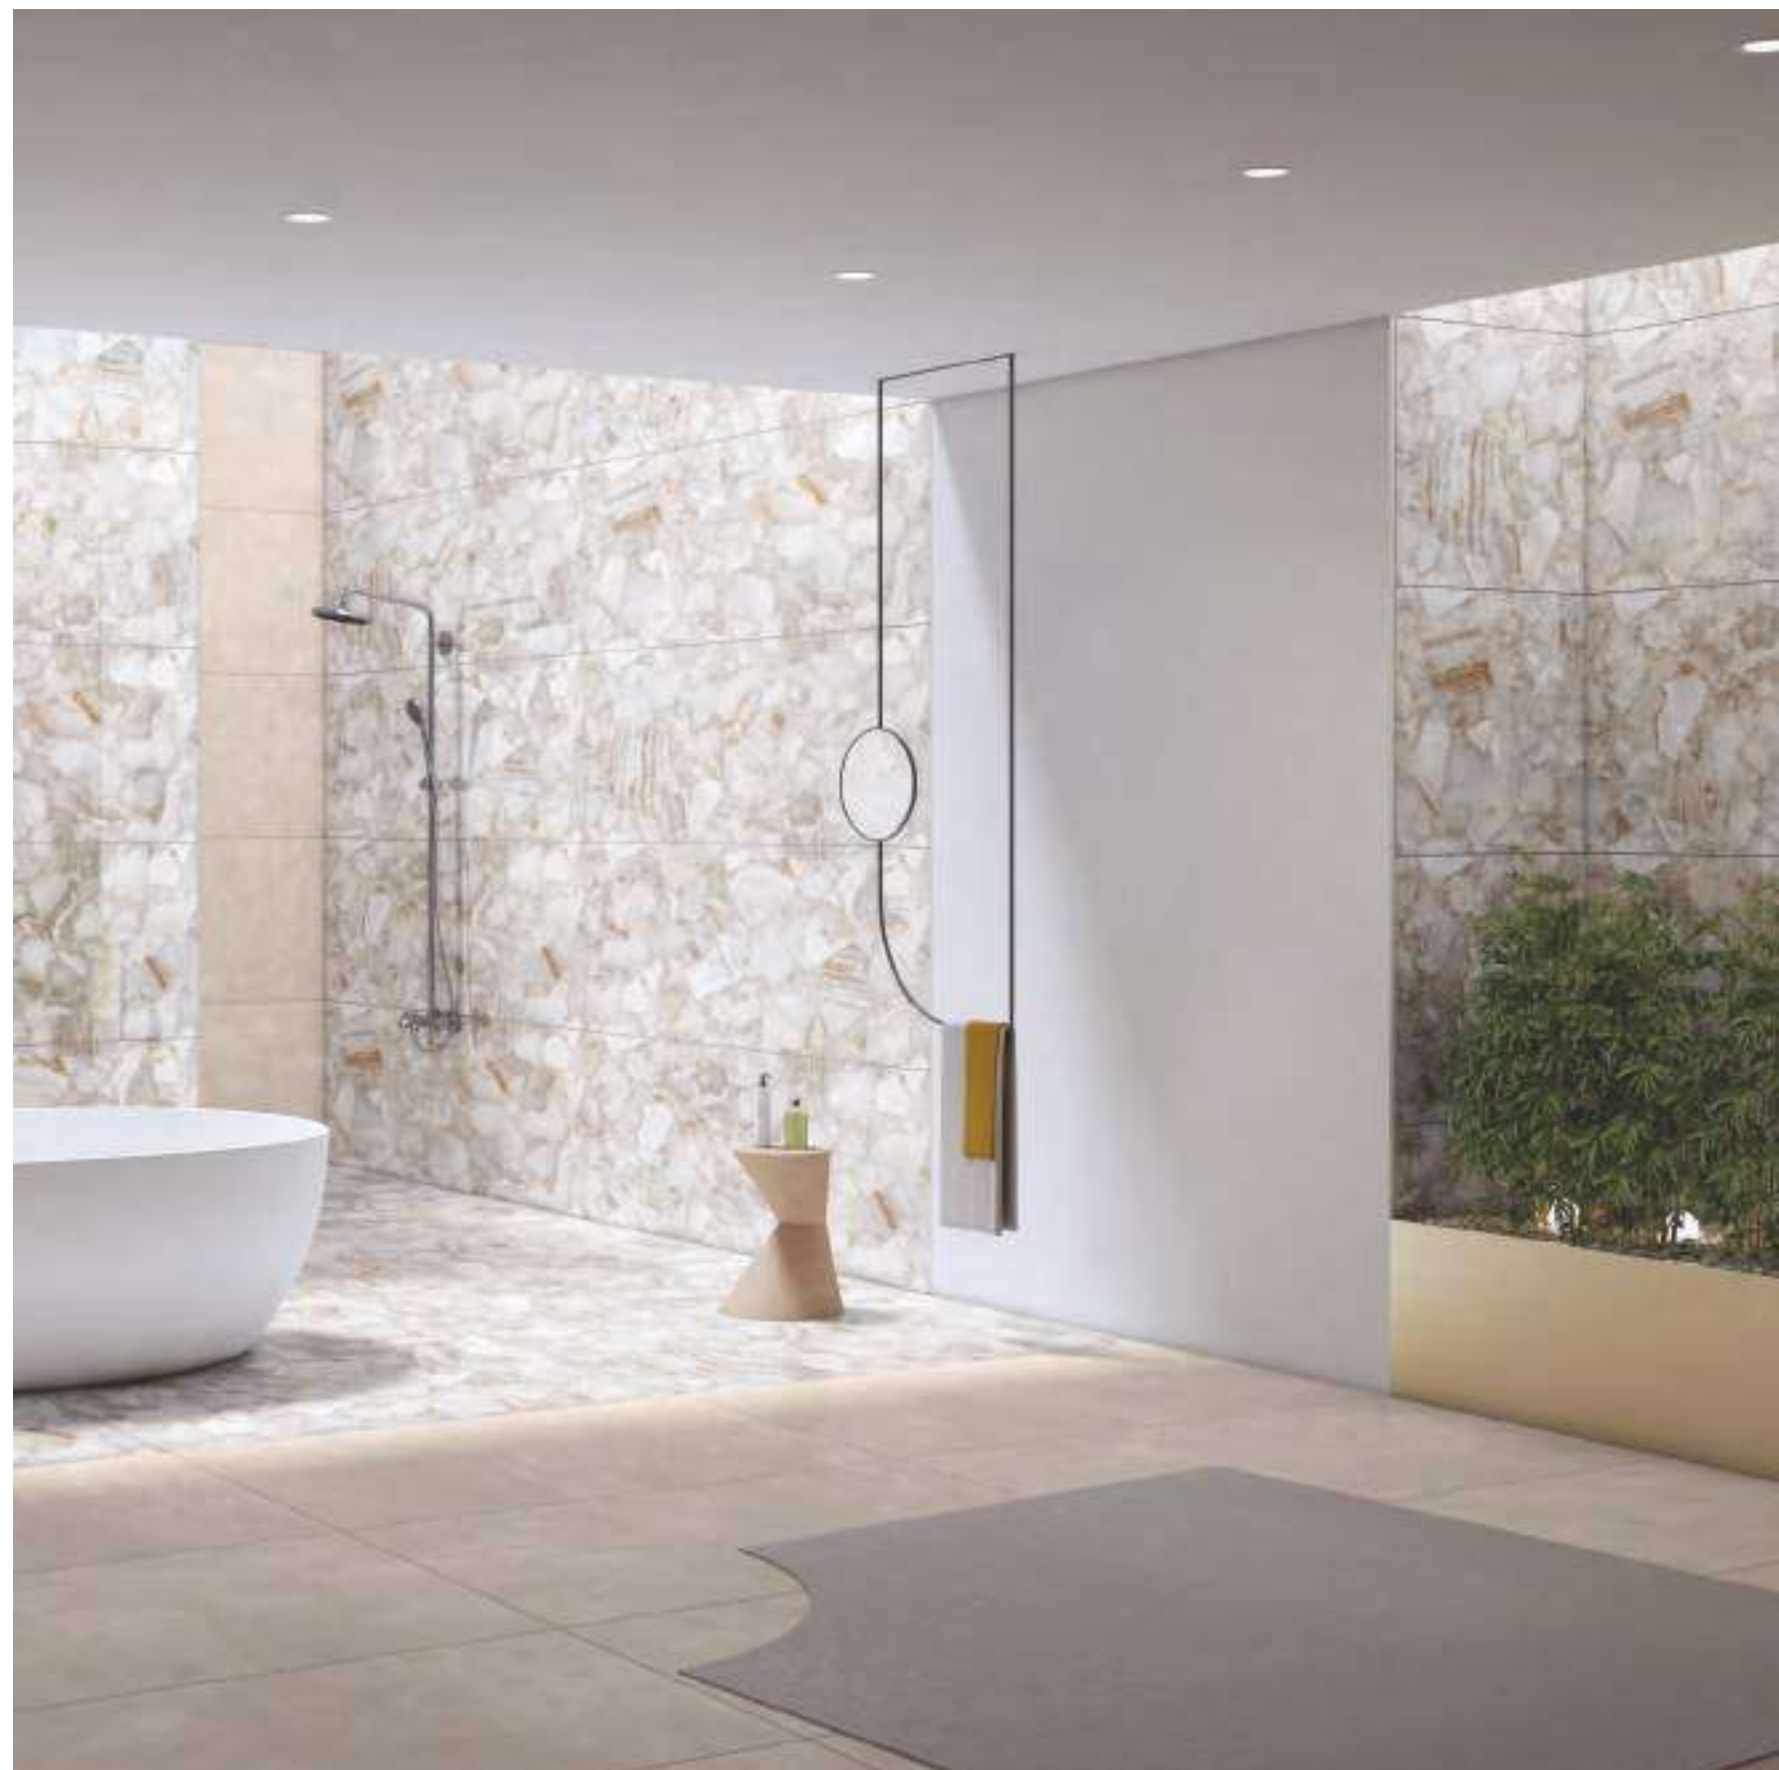

60x120cm, Polished Surface ,04 Random

For more
contemporary
interiors

Infinity Collection

Bath Space

Bonza Vitrified

ELEGENCE GOLD

60x120cm, Polished Surface ,04 Random

Perfect for
modern design
schemes.