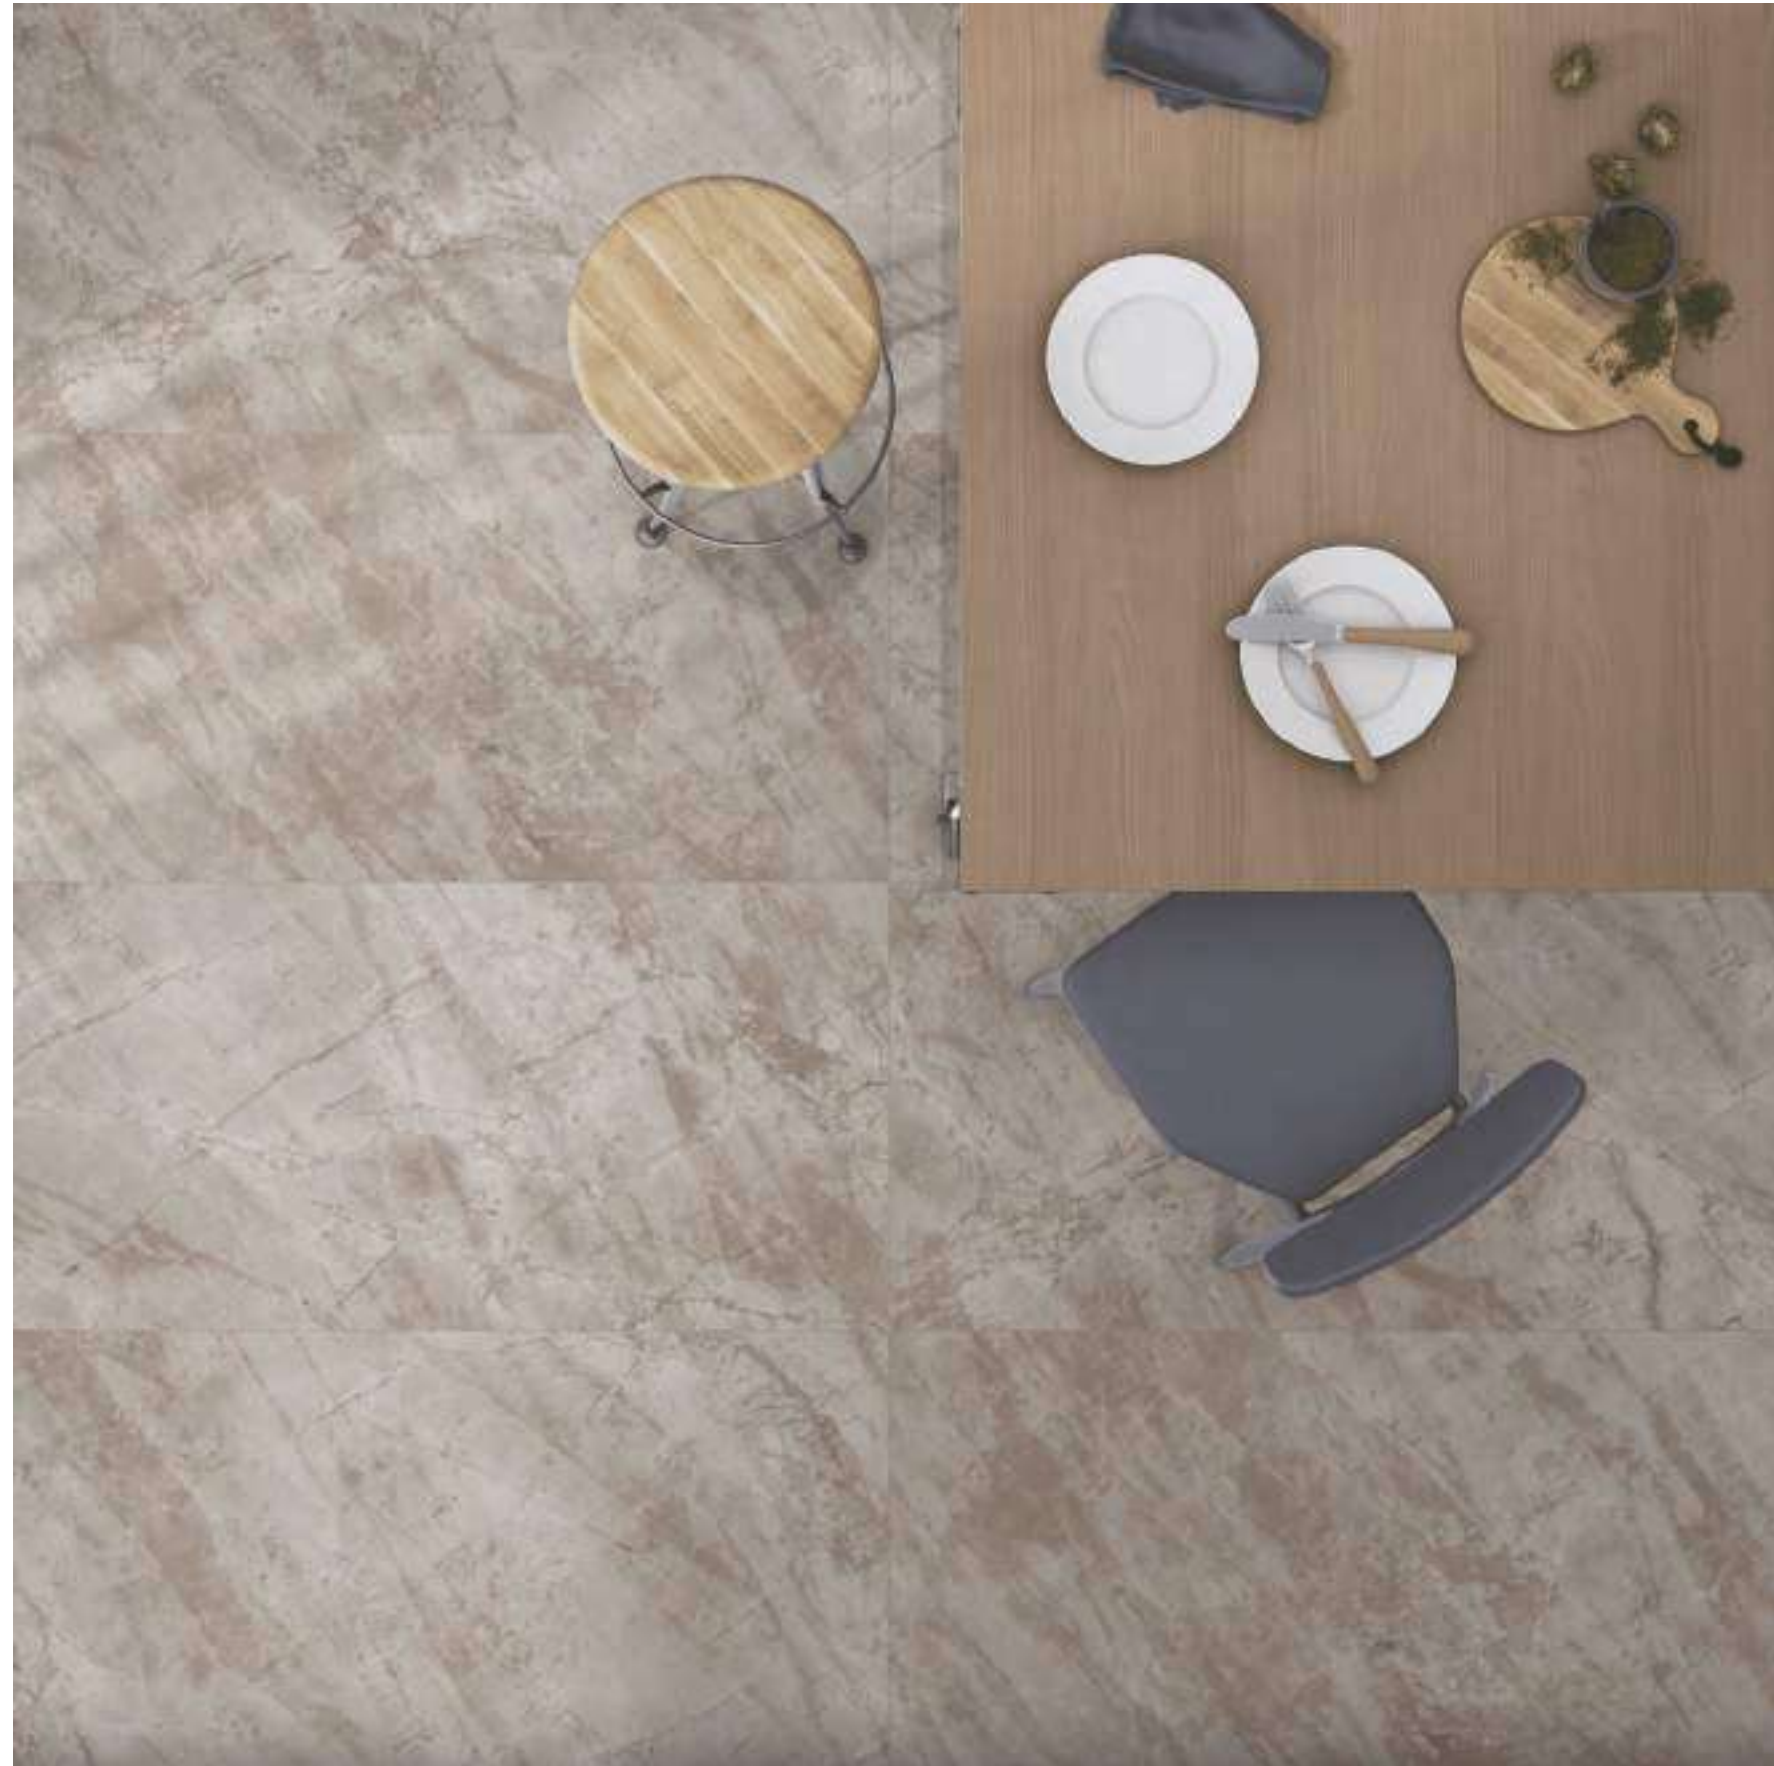

A space inspired
by a natural
landscape

PULPIS GREY

PULPIS CREMA

PULPIS BEIGE

Bonza Vitrified

60x120cm, Polished Surface ,06 Random

Restaurant

Glorious Collection