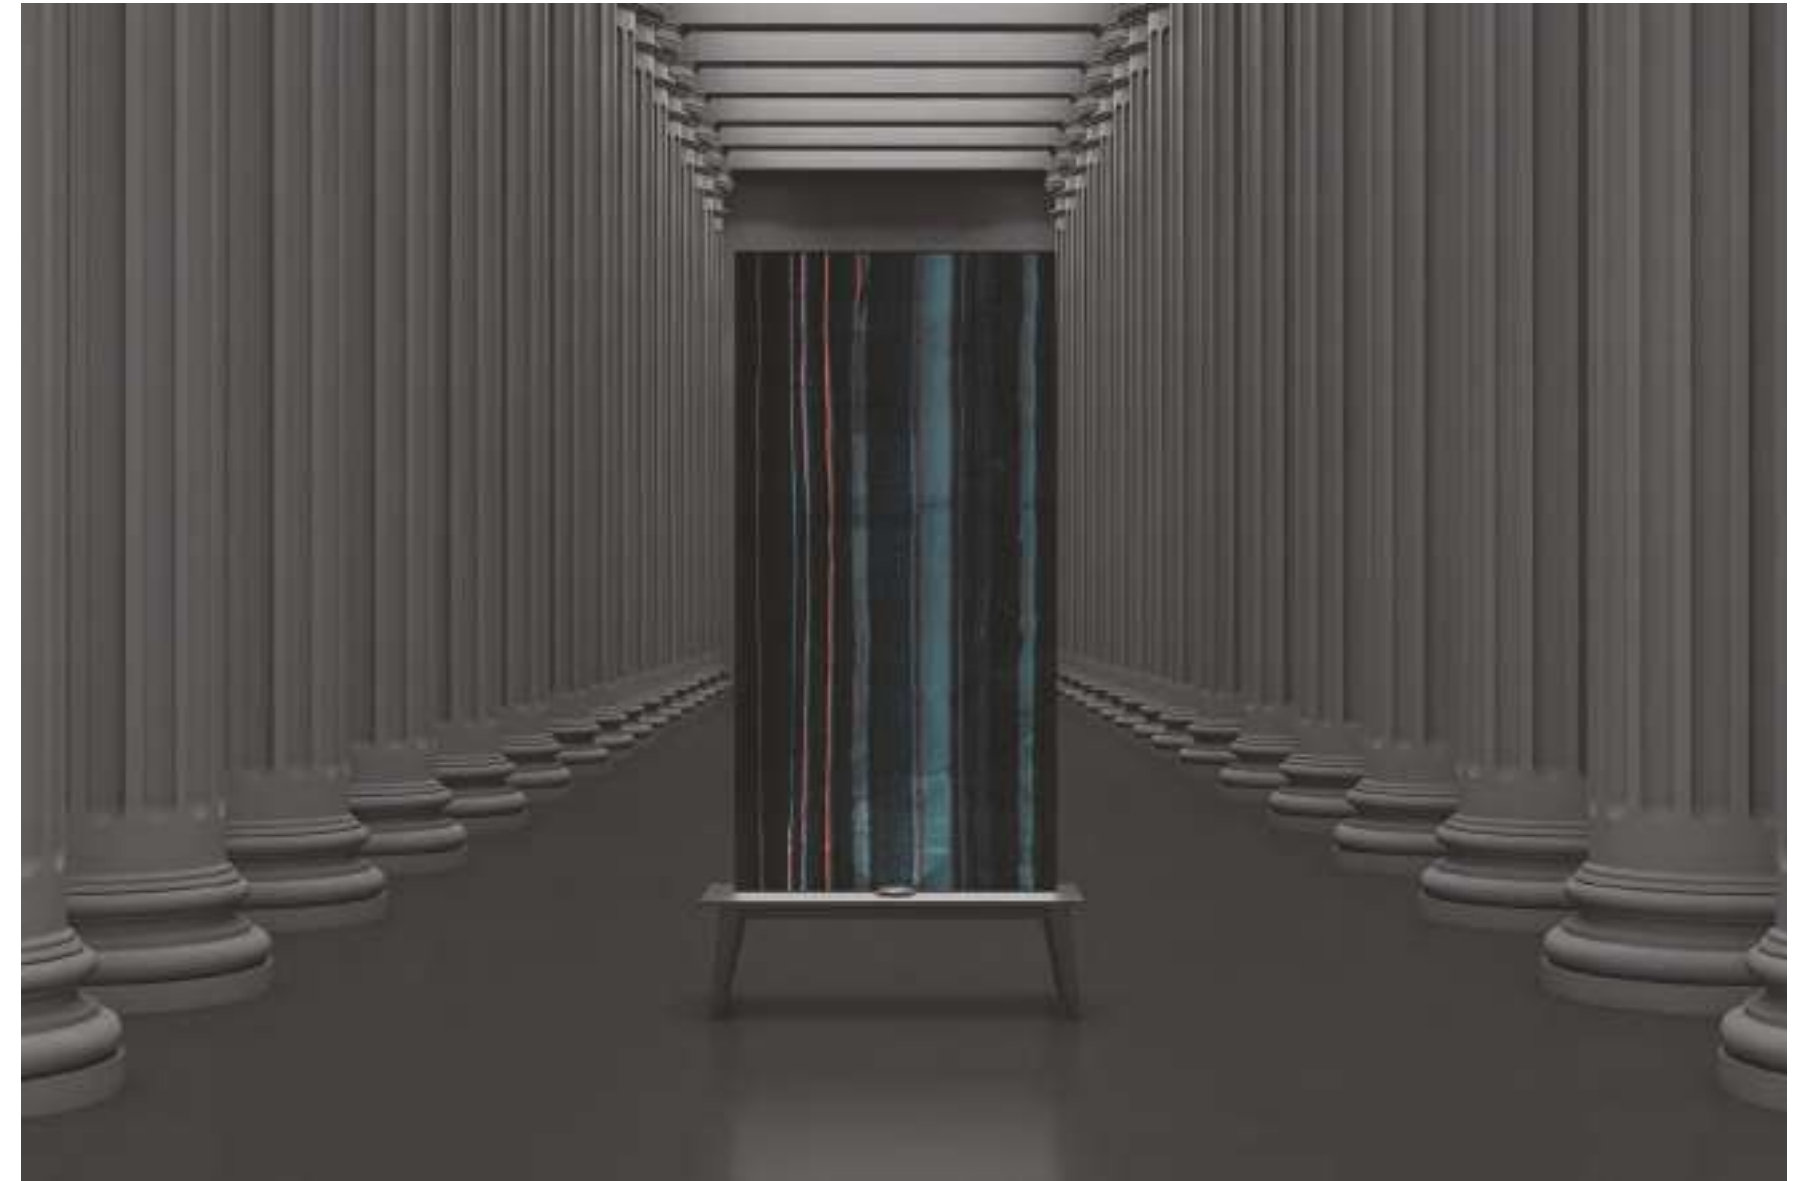

Add a pop of pattern with our gorgeous tiles.

BLACK TEAL BAMBOO