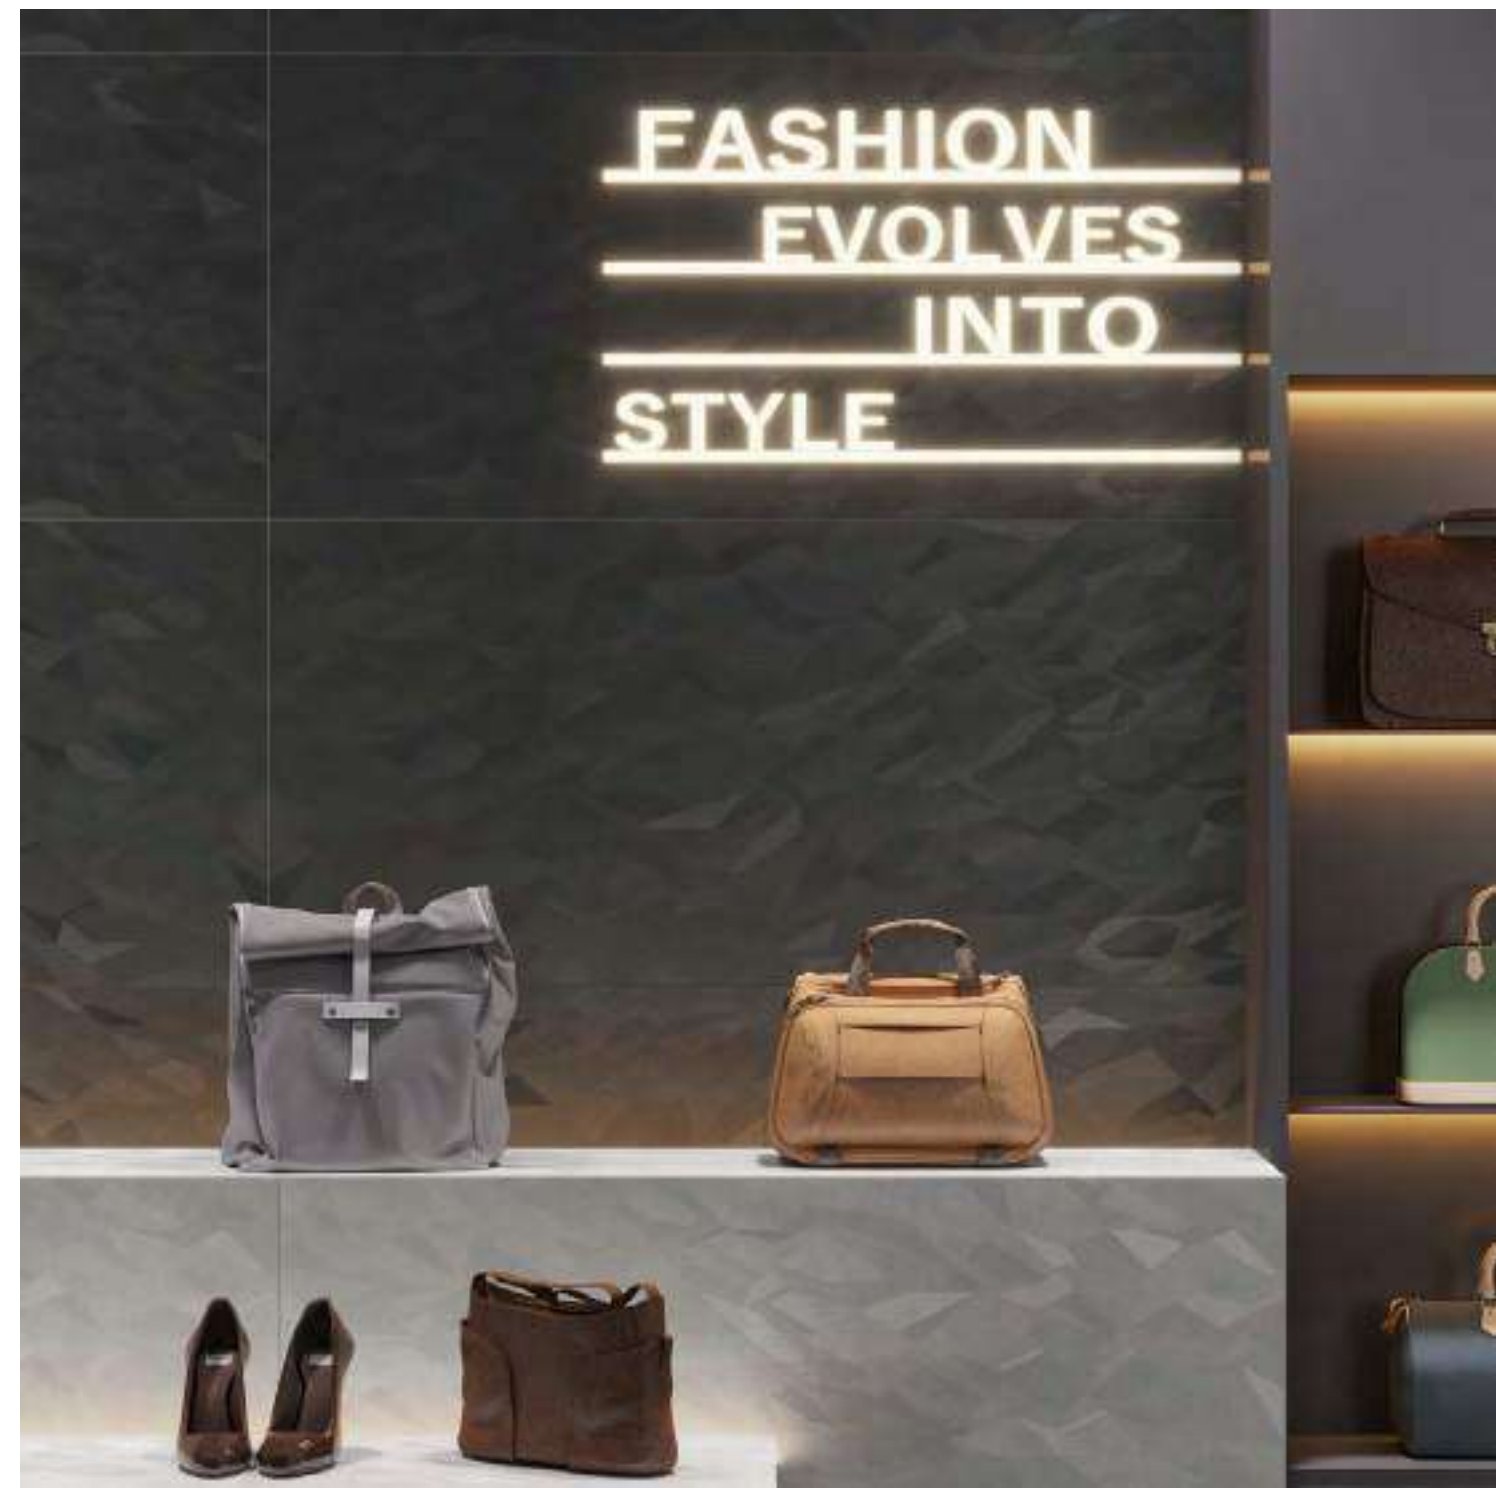

{ Thar Lead }