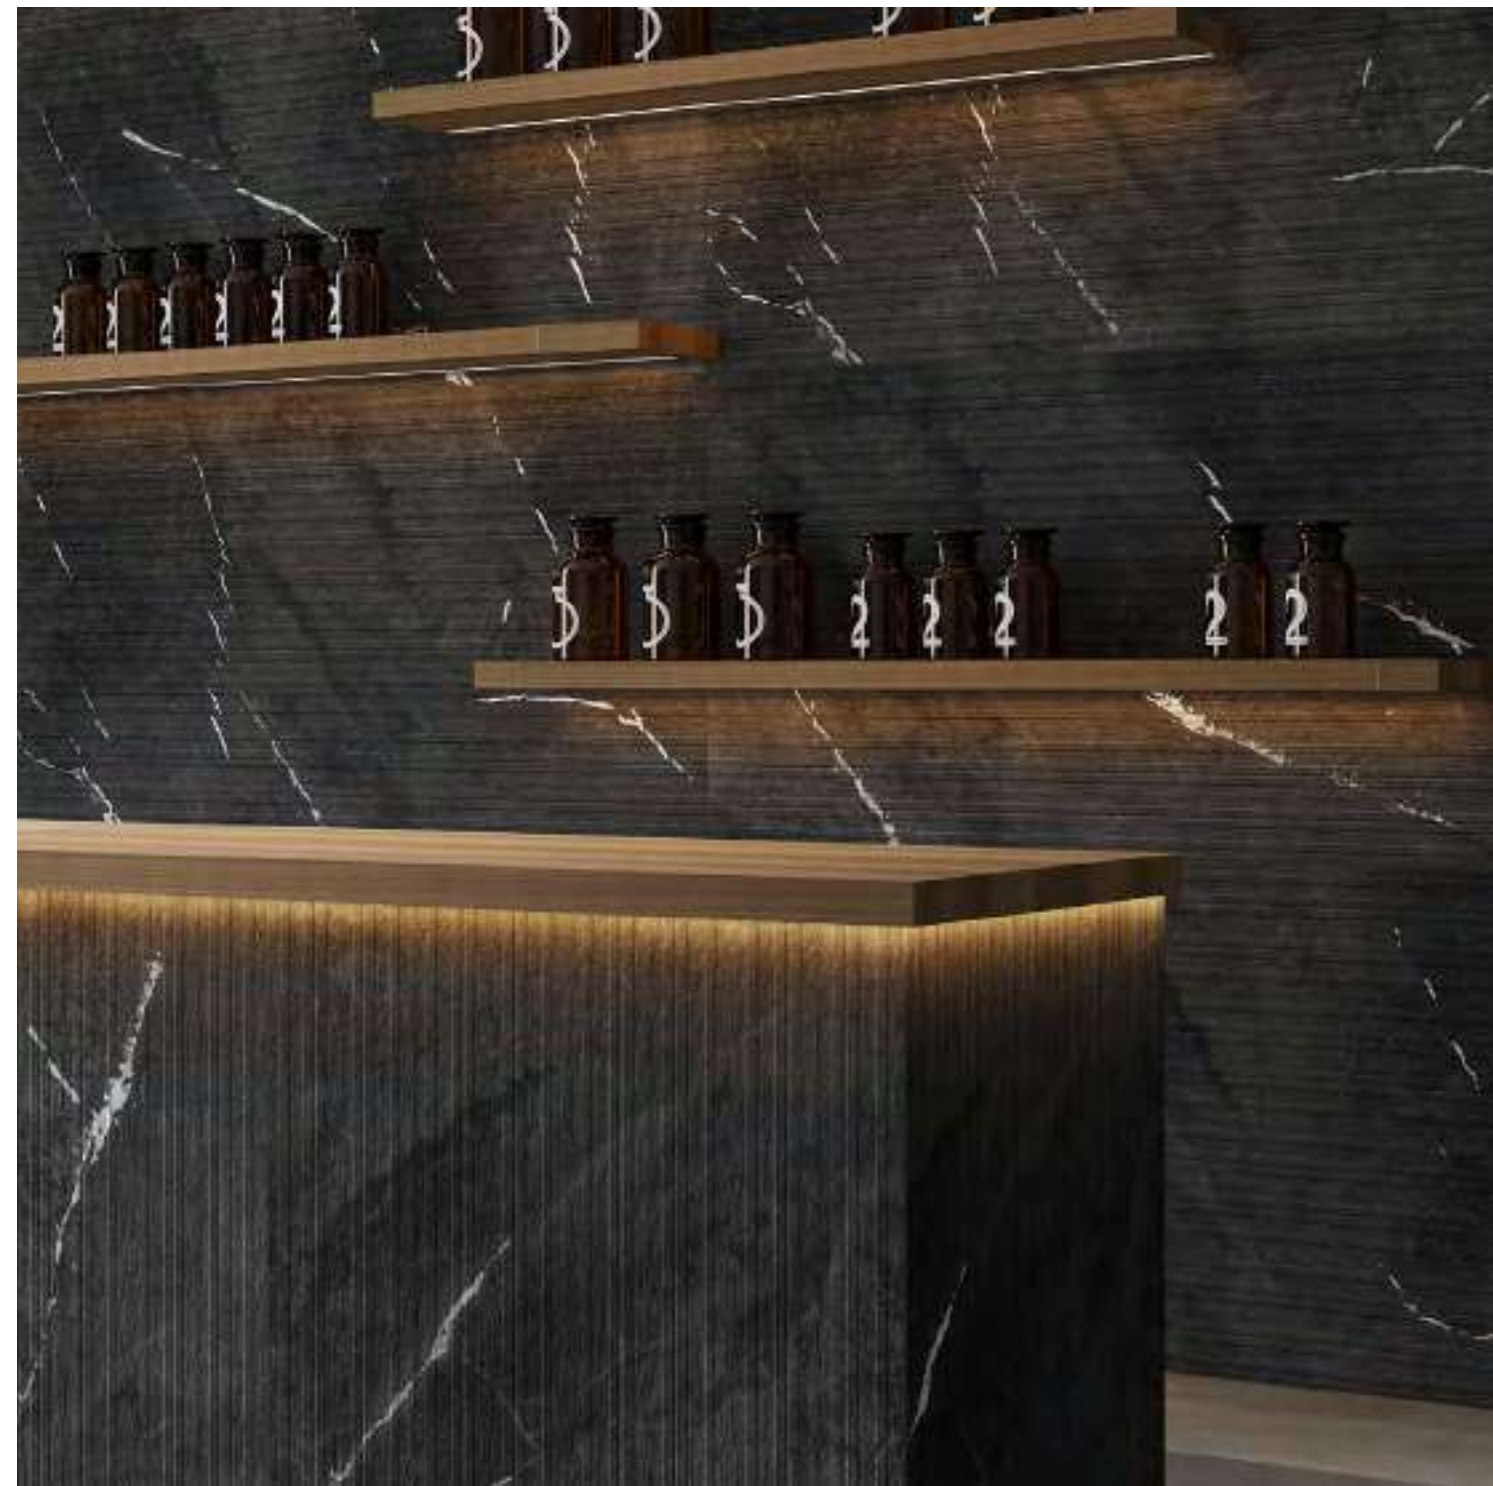

{ Ferro Nero }