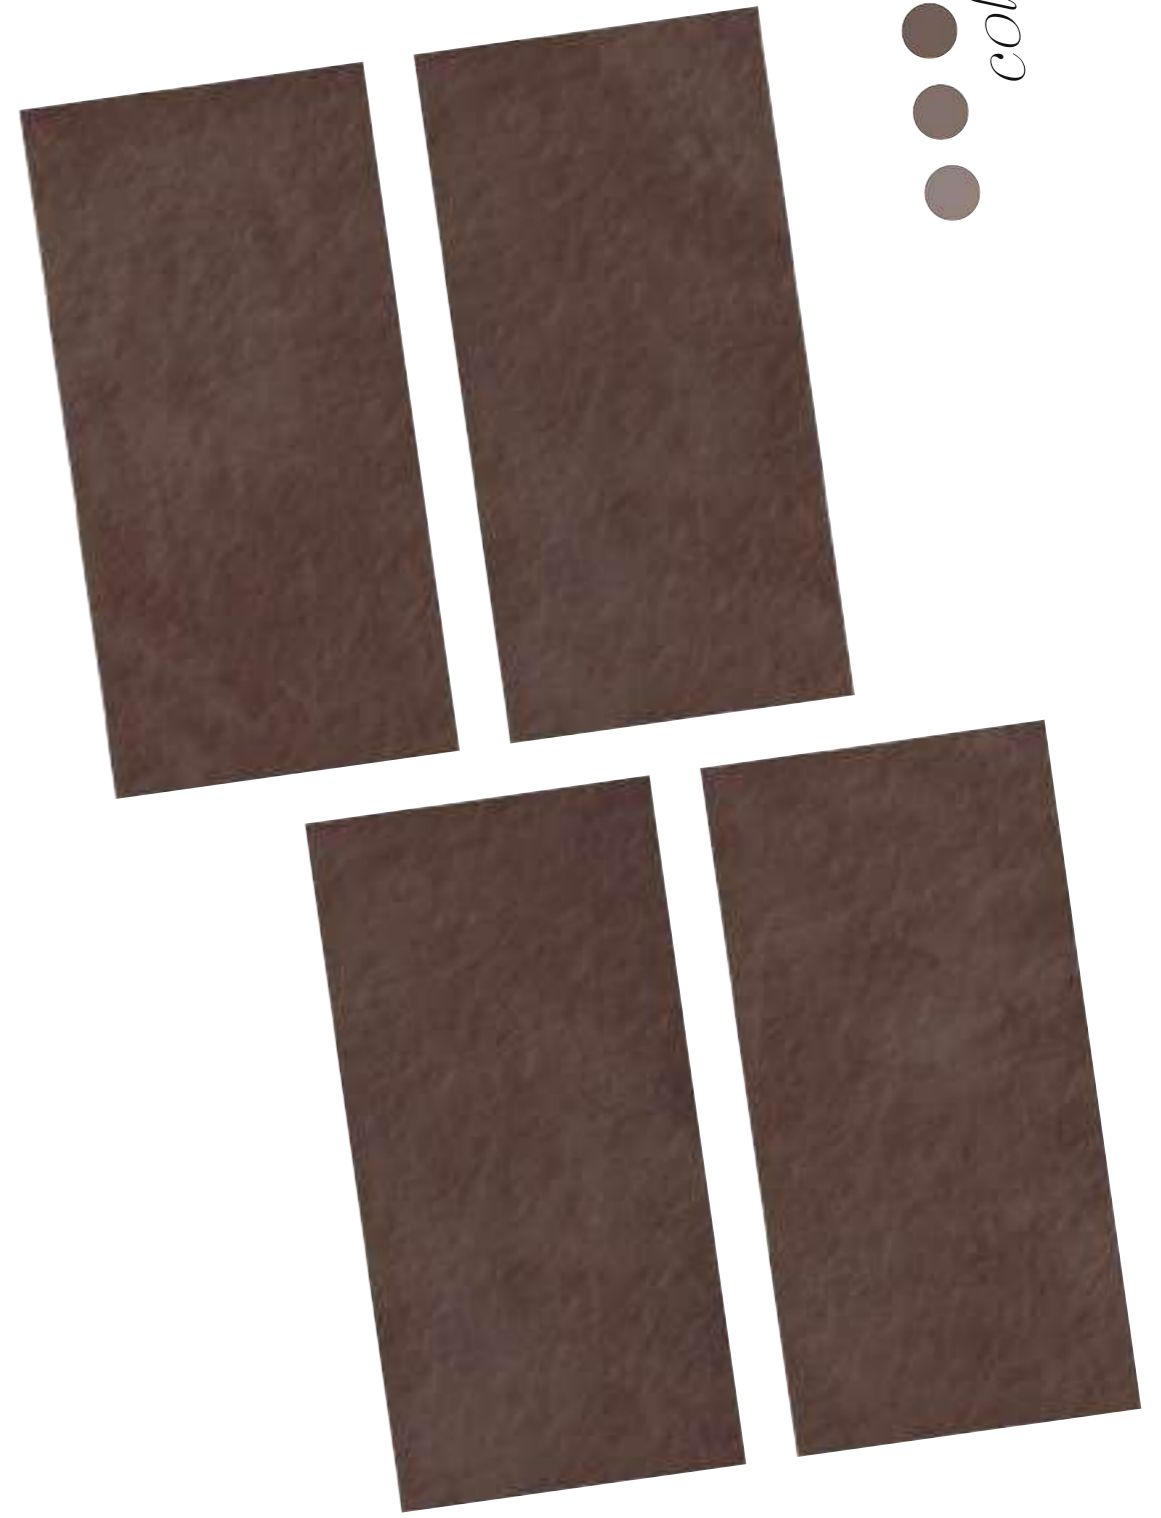

*Amalgamation of
magnificence and supremacy.*

● ● ● ● ●
color selection