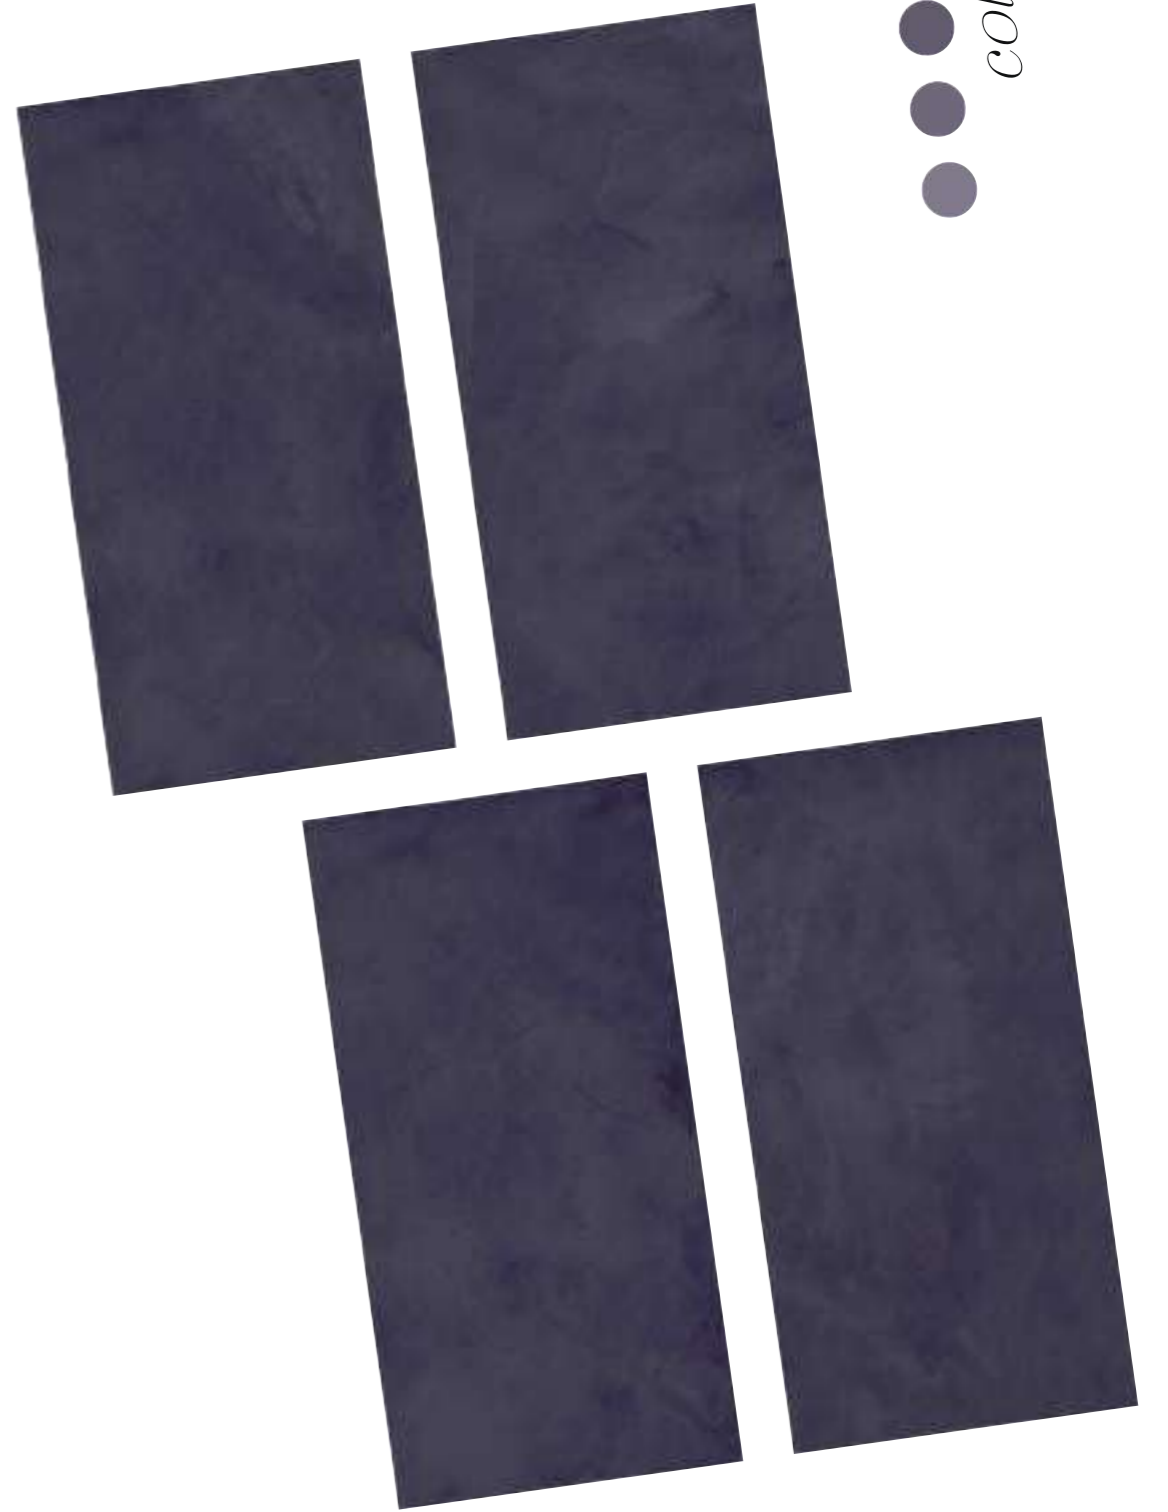

color selection

SPECTRA BERRY

Size : 600x1200mm
Surface : Matt

chrōmica 2.0