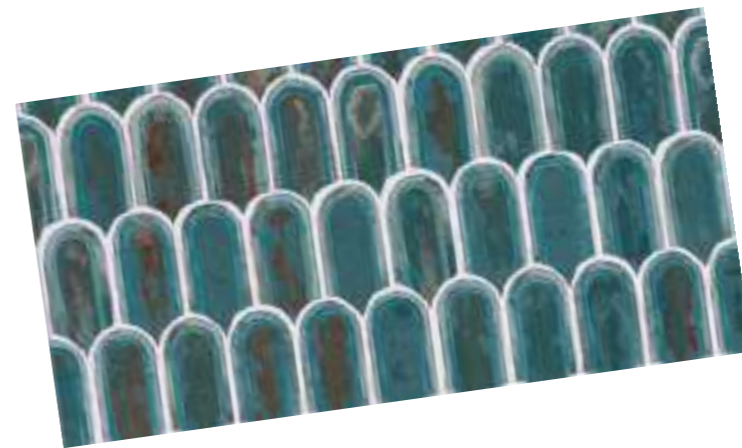

*Amalgamation of
magnificence and supremacy.*