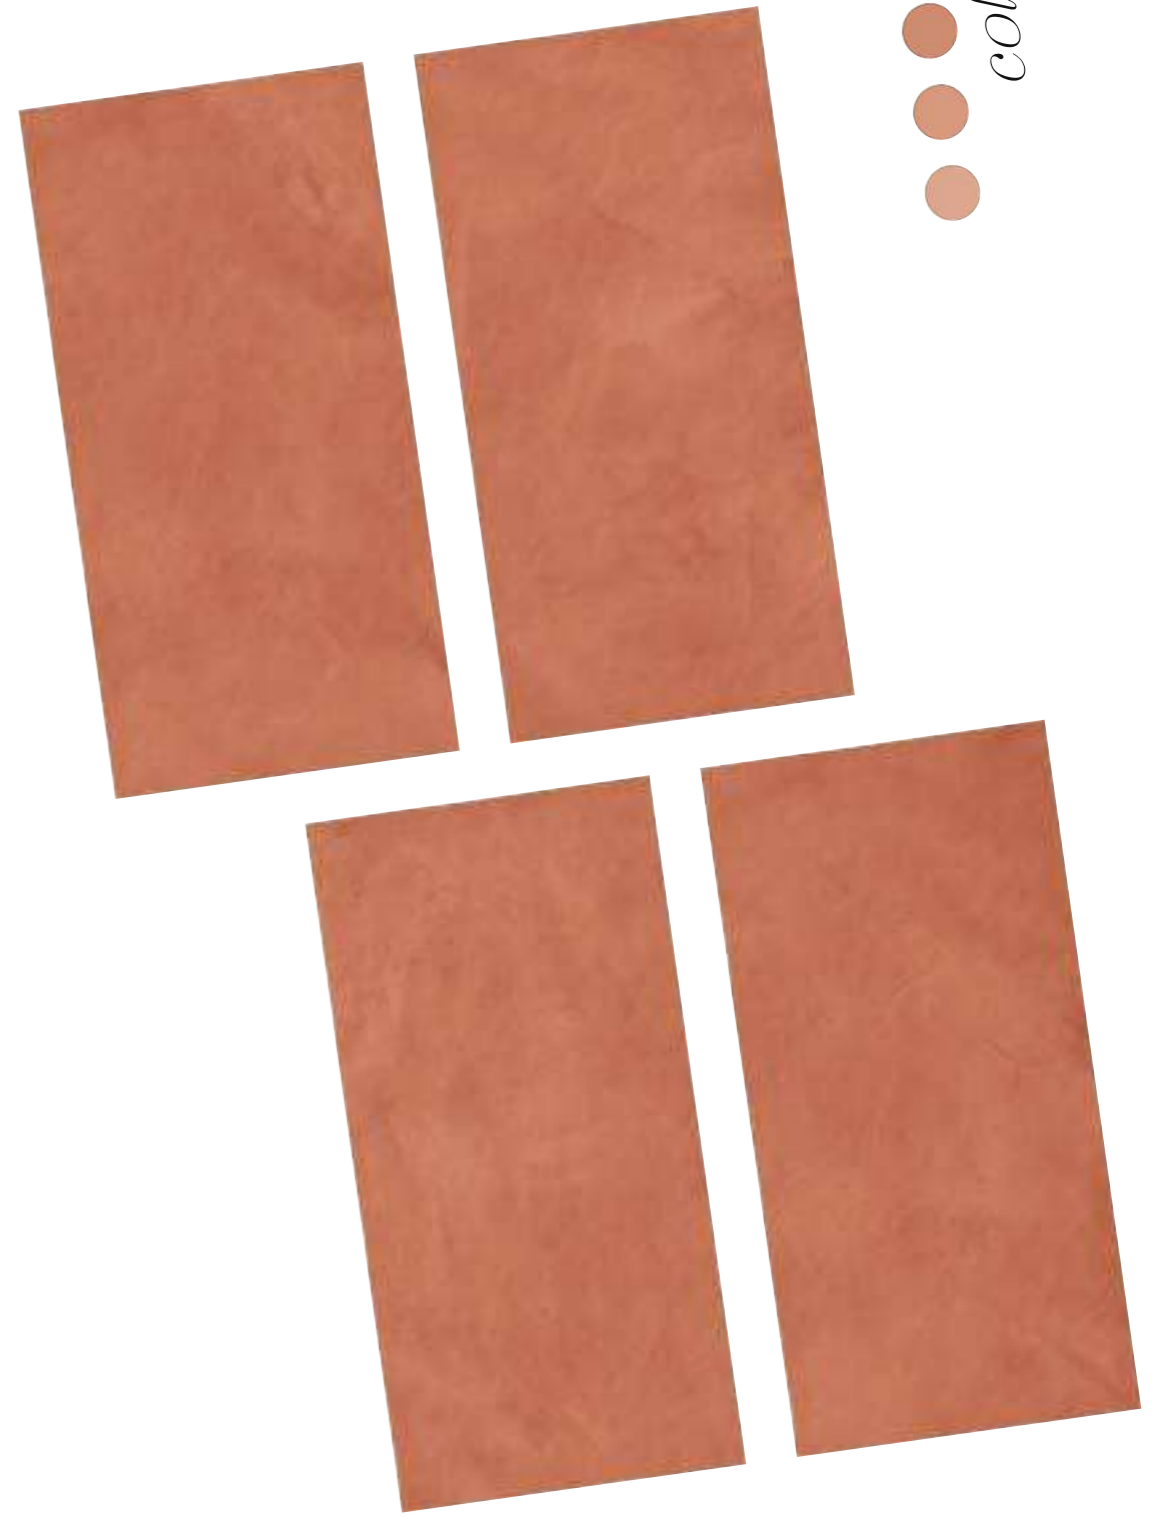

*Amalgamation of
magnificence and supremacy.*

● ● ● ● ●
color selection