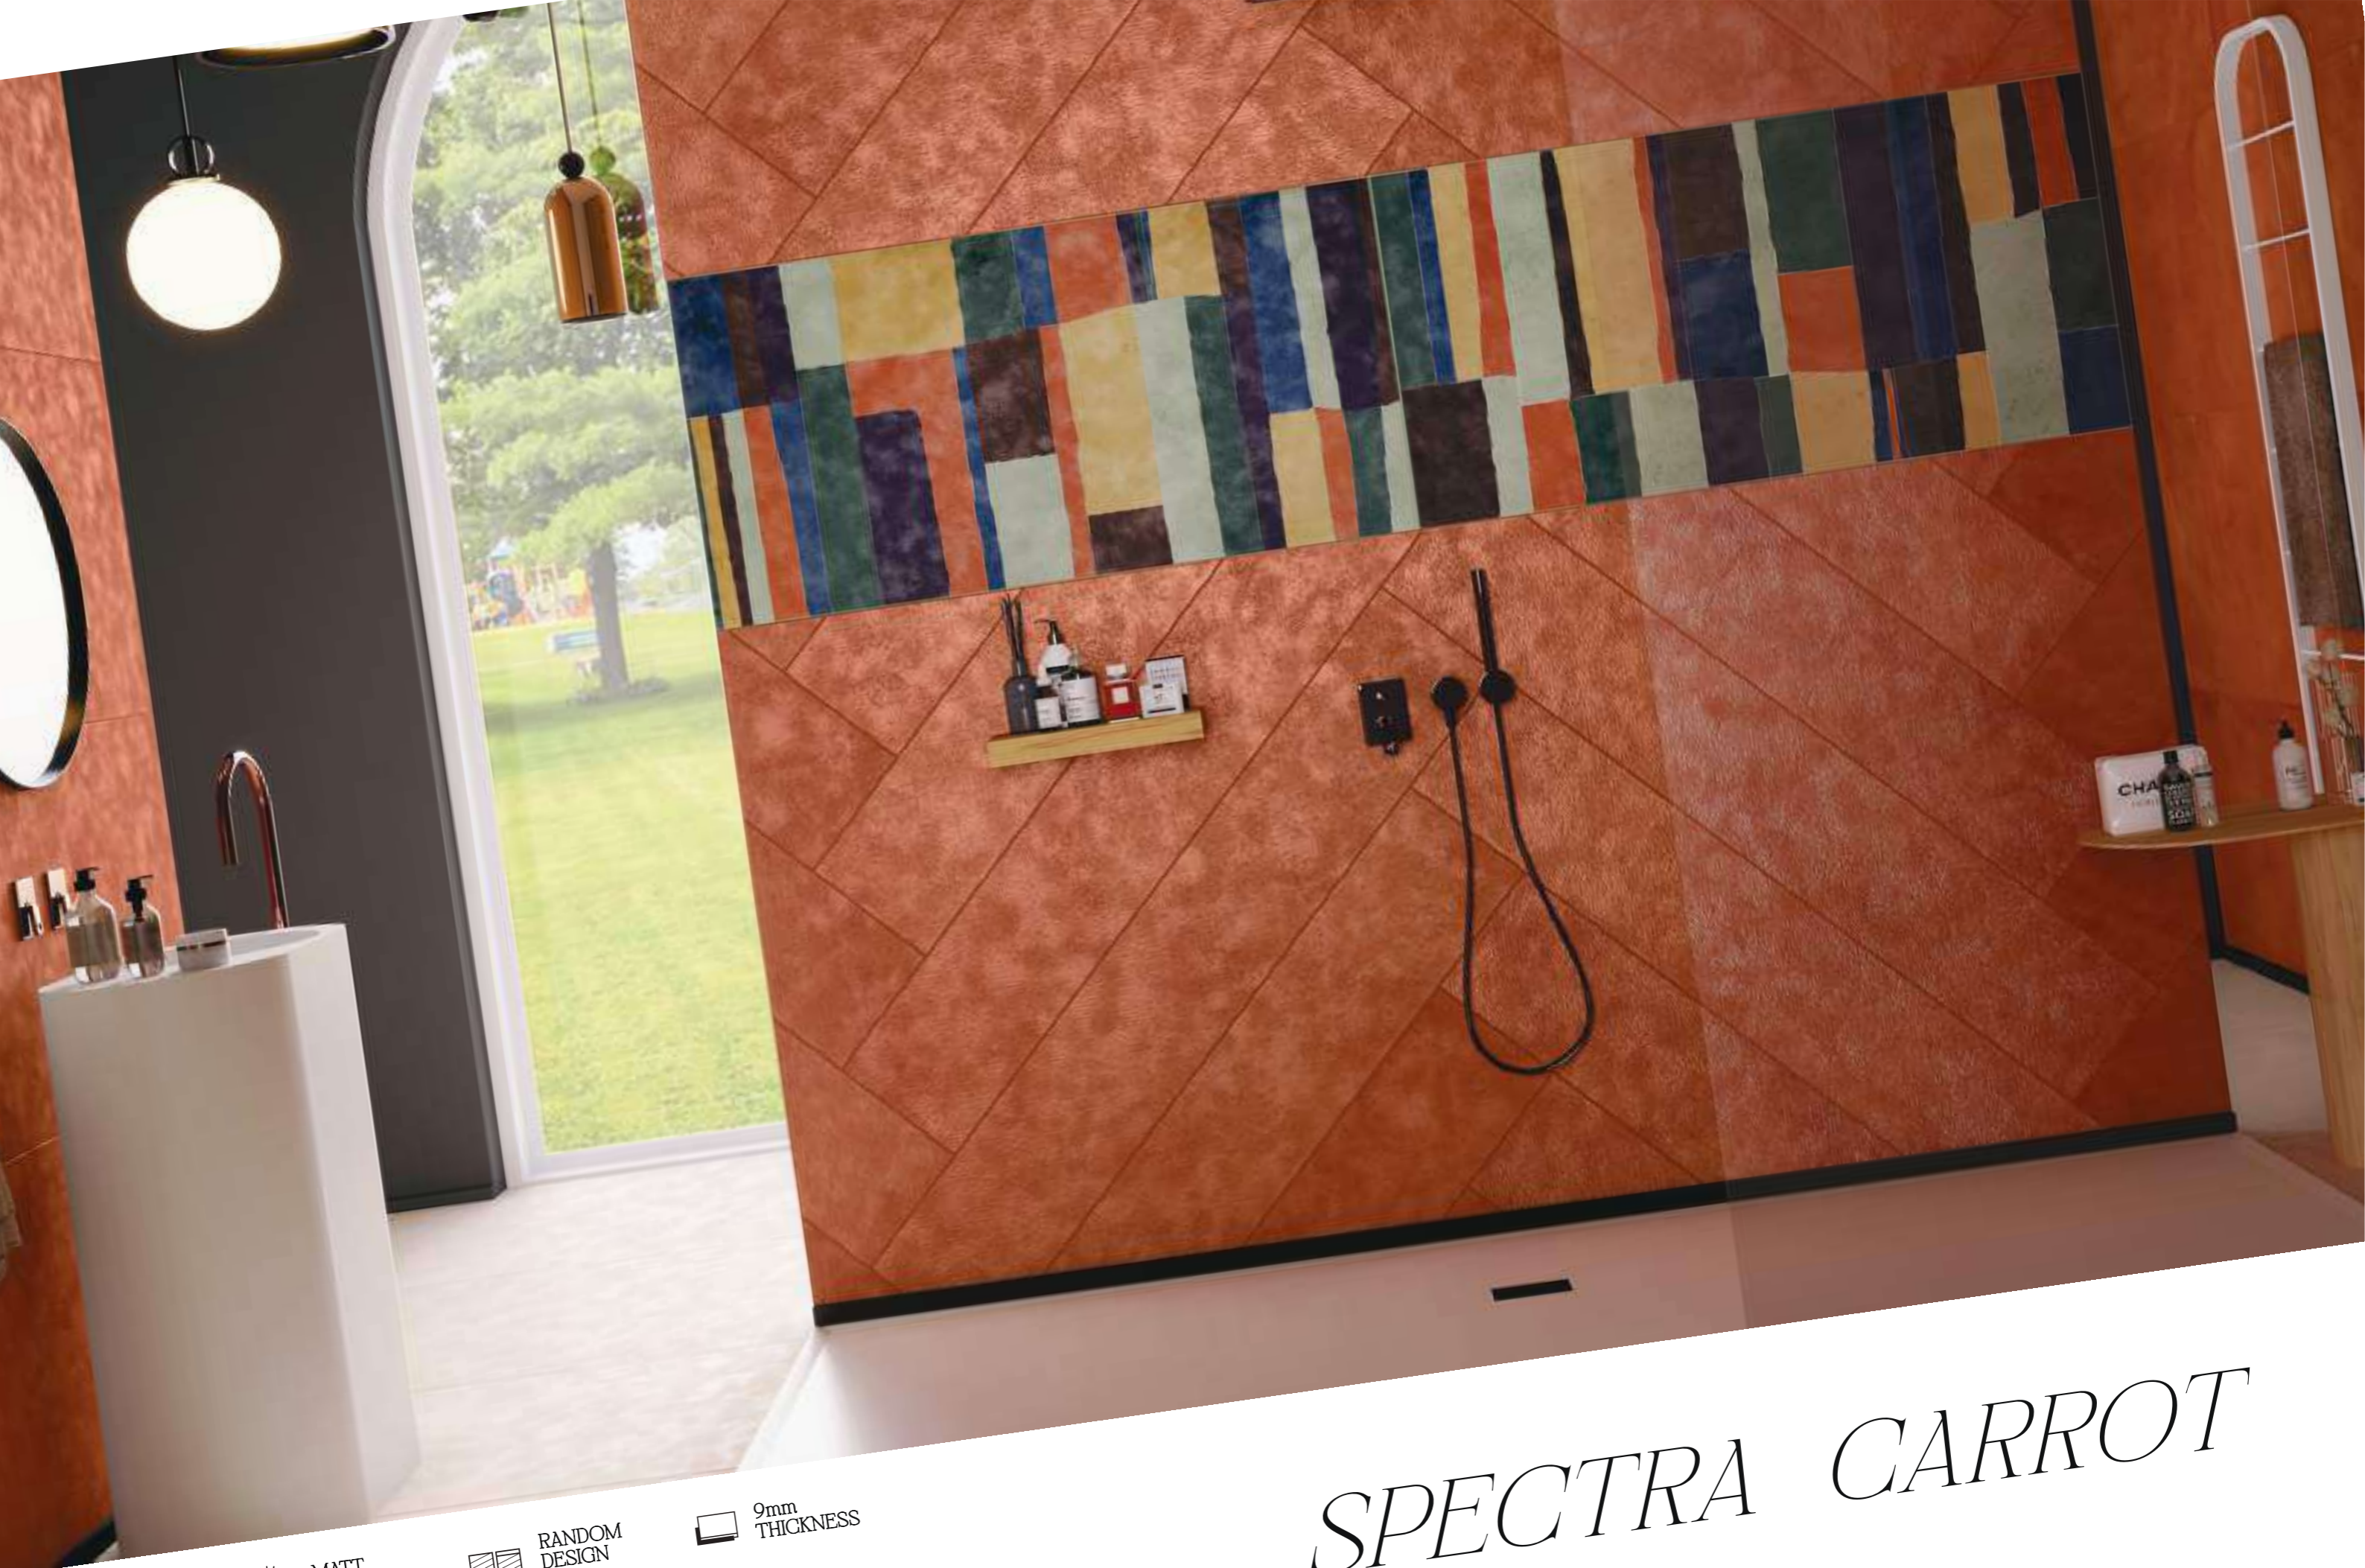

# SPECTRA CAMEL

Size : 600x1200mm  
Surface : Matt

chrōmica 2.0

*Lead into the world  
of perfection.*

chrōmica 2.0  
collection

---

SPECTRA  
CARROT

---