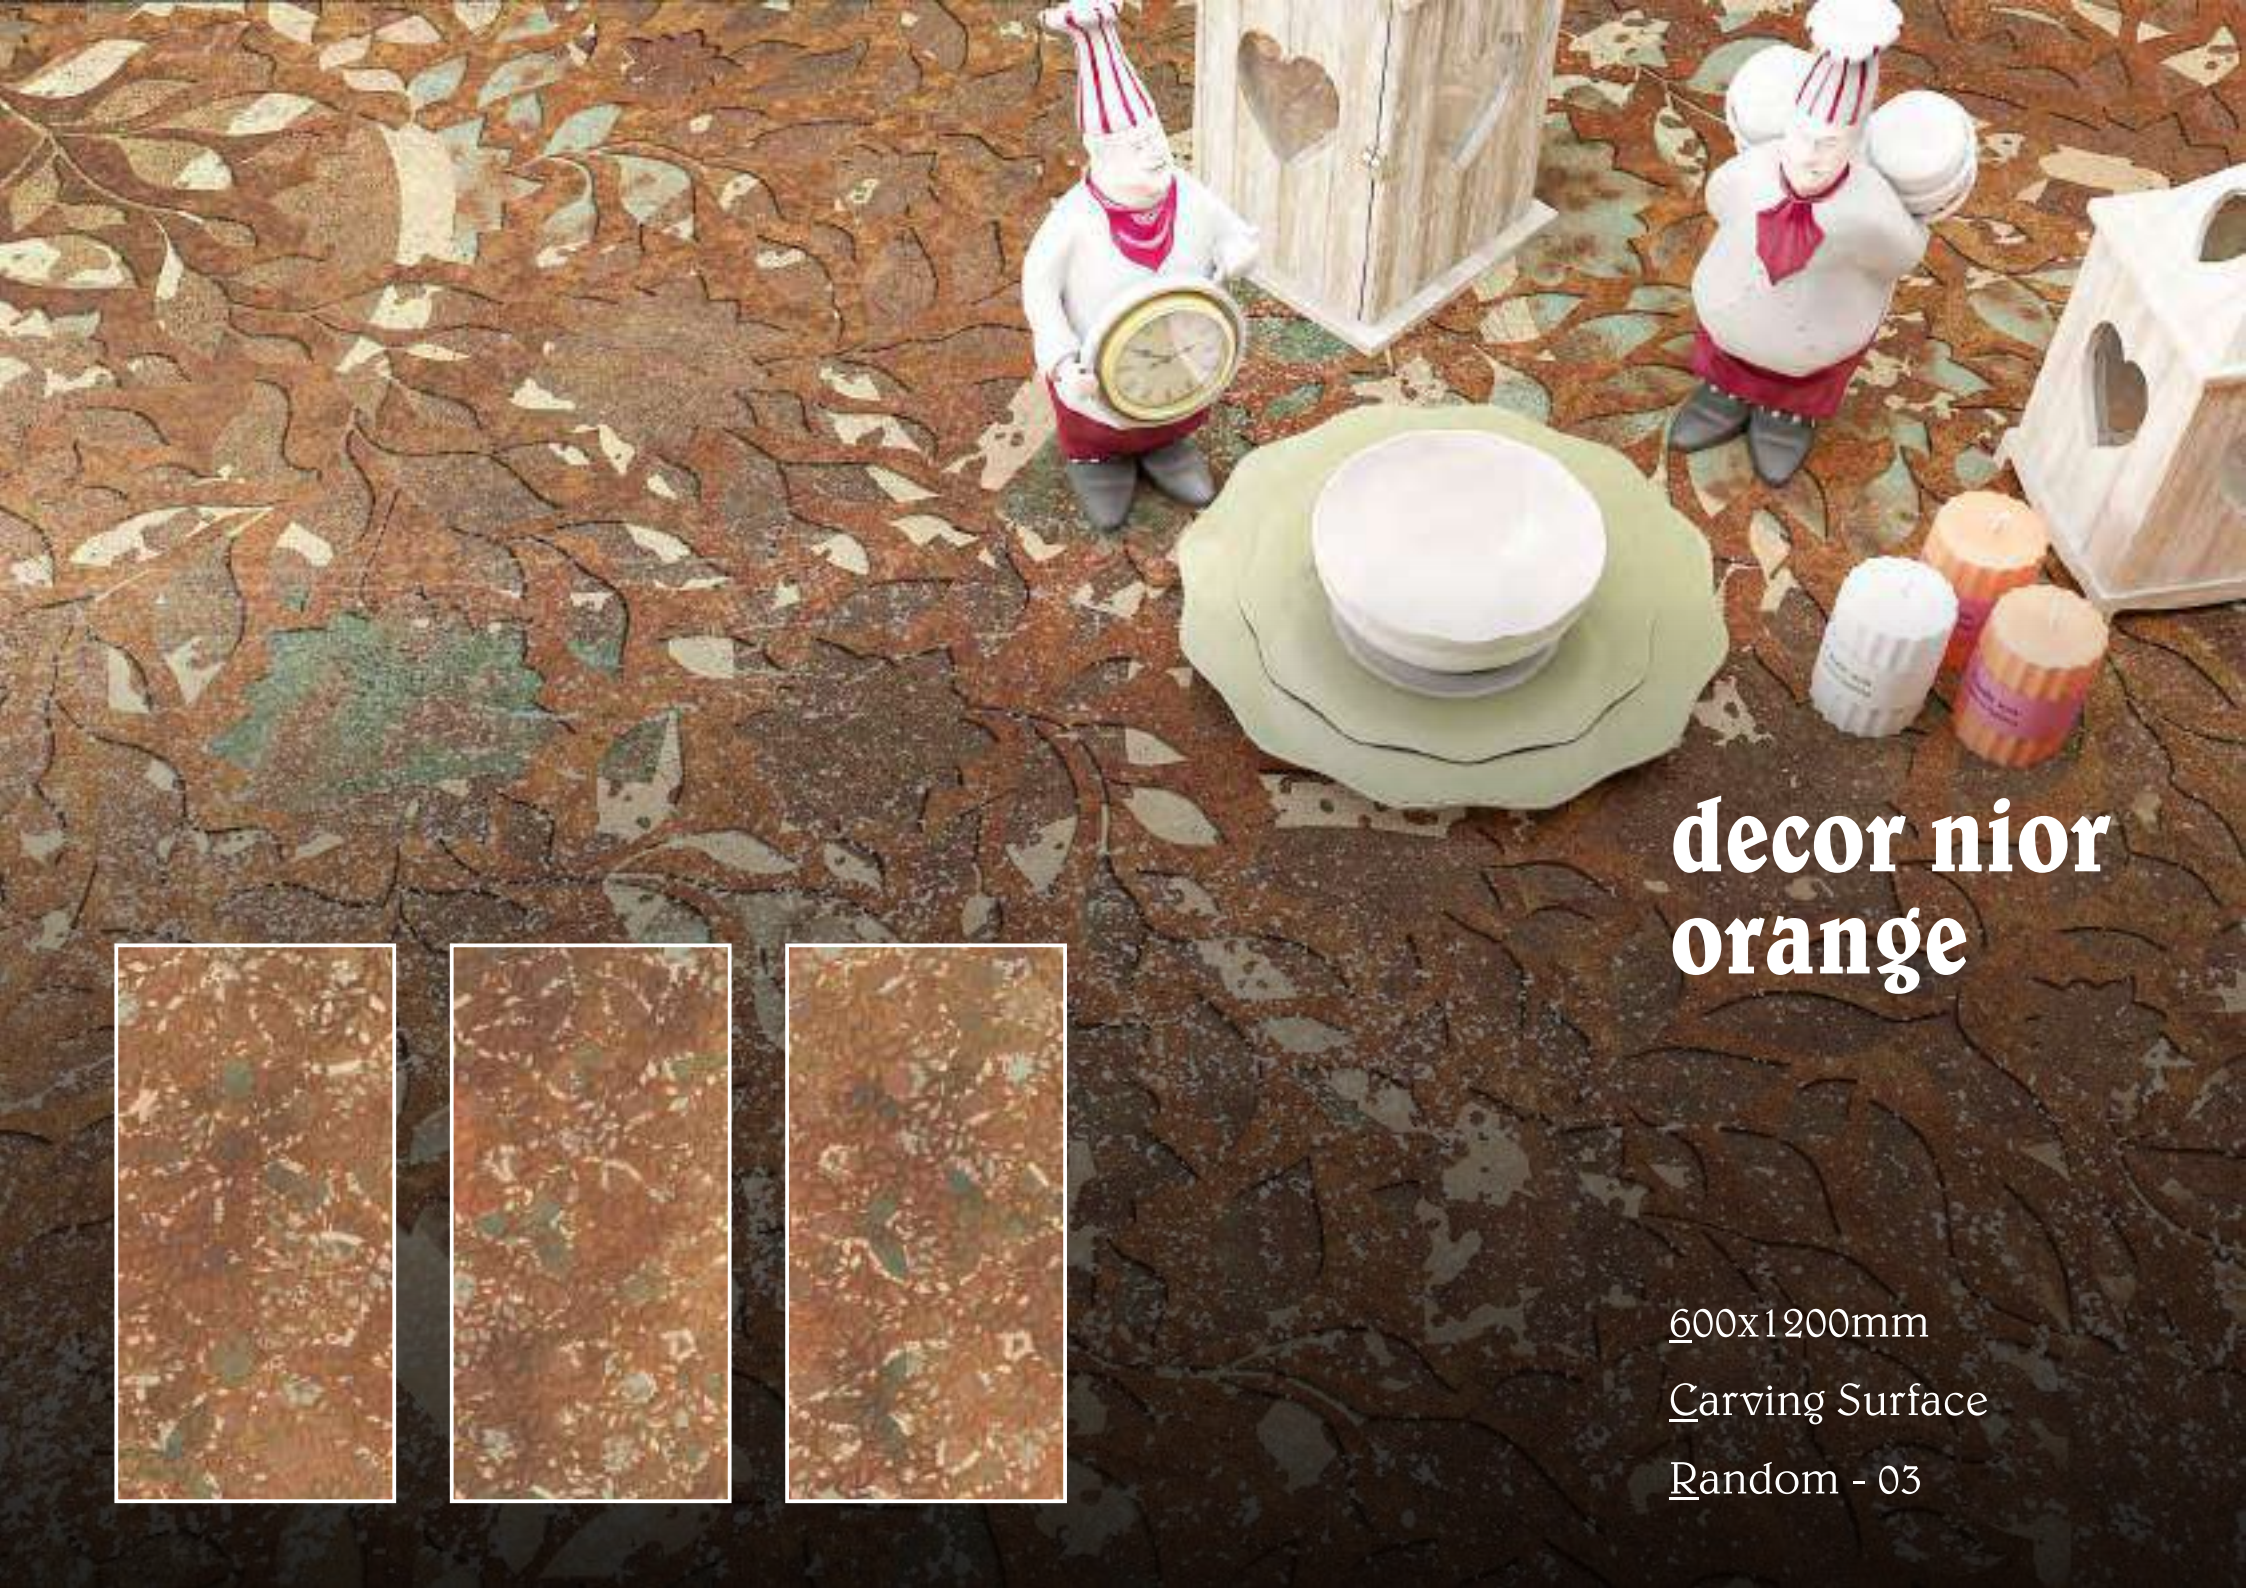

# nior

---

series

**Decor Nior  
Orange**

**decor nior  
orange**

600x1200mm

Carving Surface

Random - 03