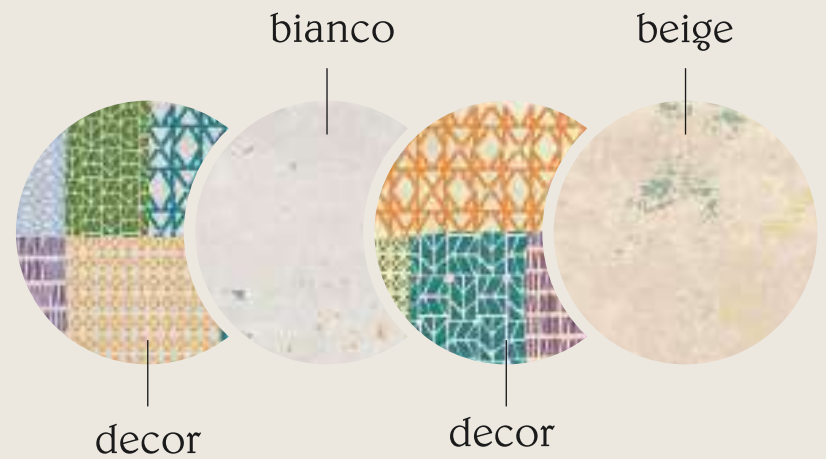

versace

series