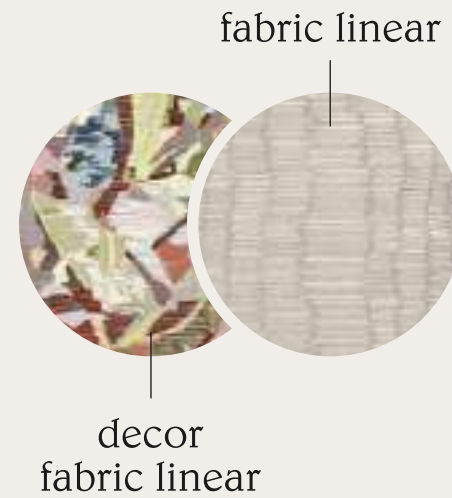

# decor fabric linear

series

**decor  
fabric  
linear**

**fabric  
linear**

600x1200mm

Carving Surface

Random - 01