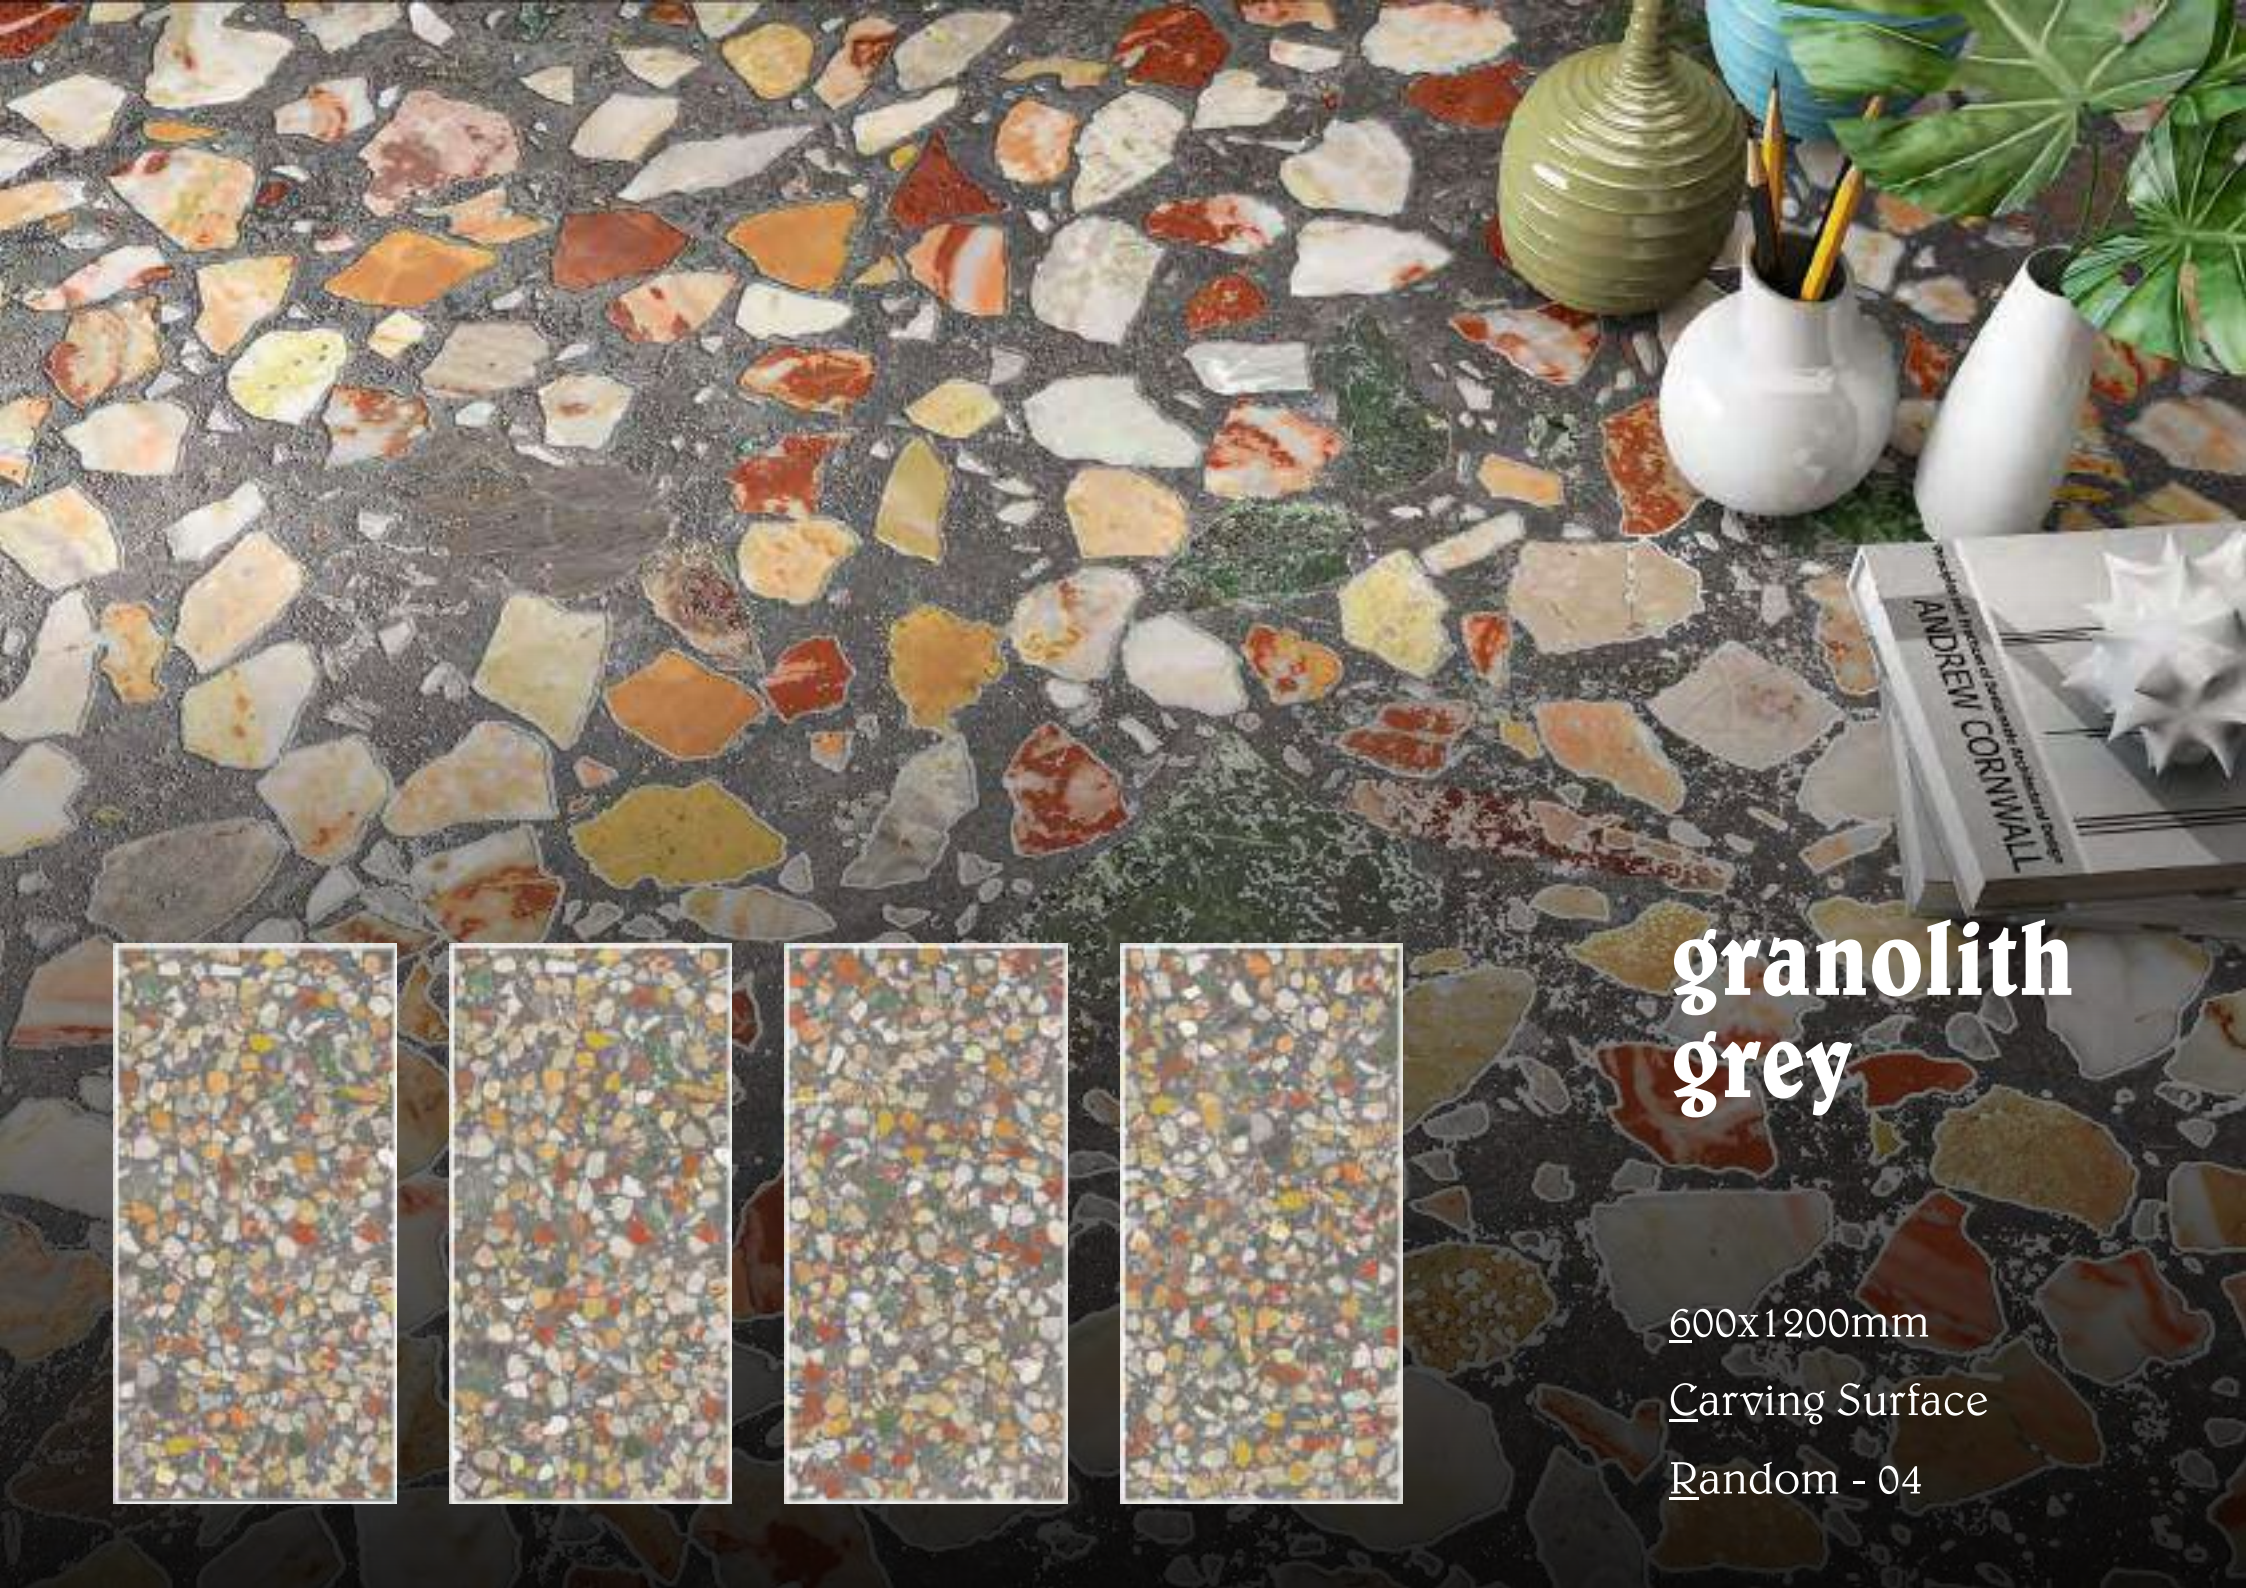

# granolith black

Diversity that  
brings  
a difference.

600x1200mm

Carving Surface

Random - 04

Co-exist  
between  
beauty  
and quality.

# granolith white

600x1200mm

Carving Surface

Random - 04