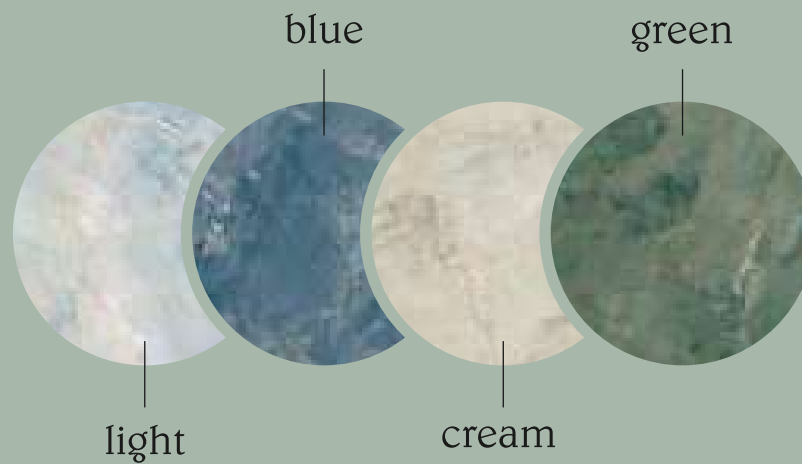

valencia

series