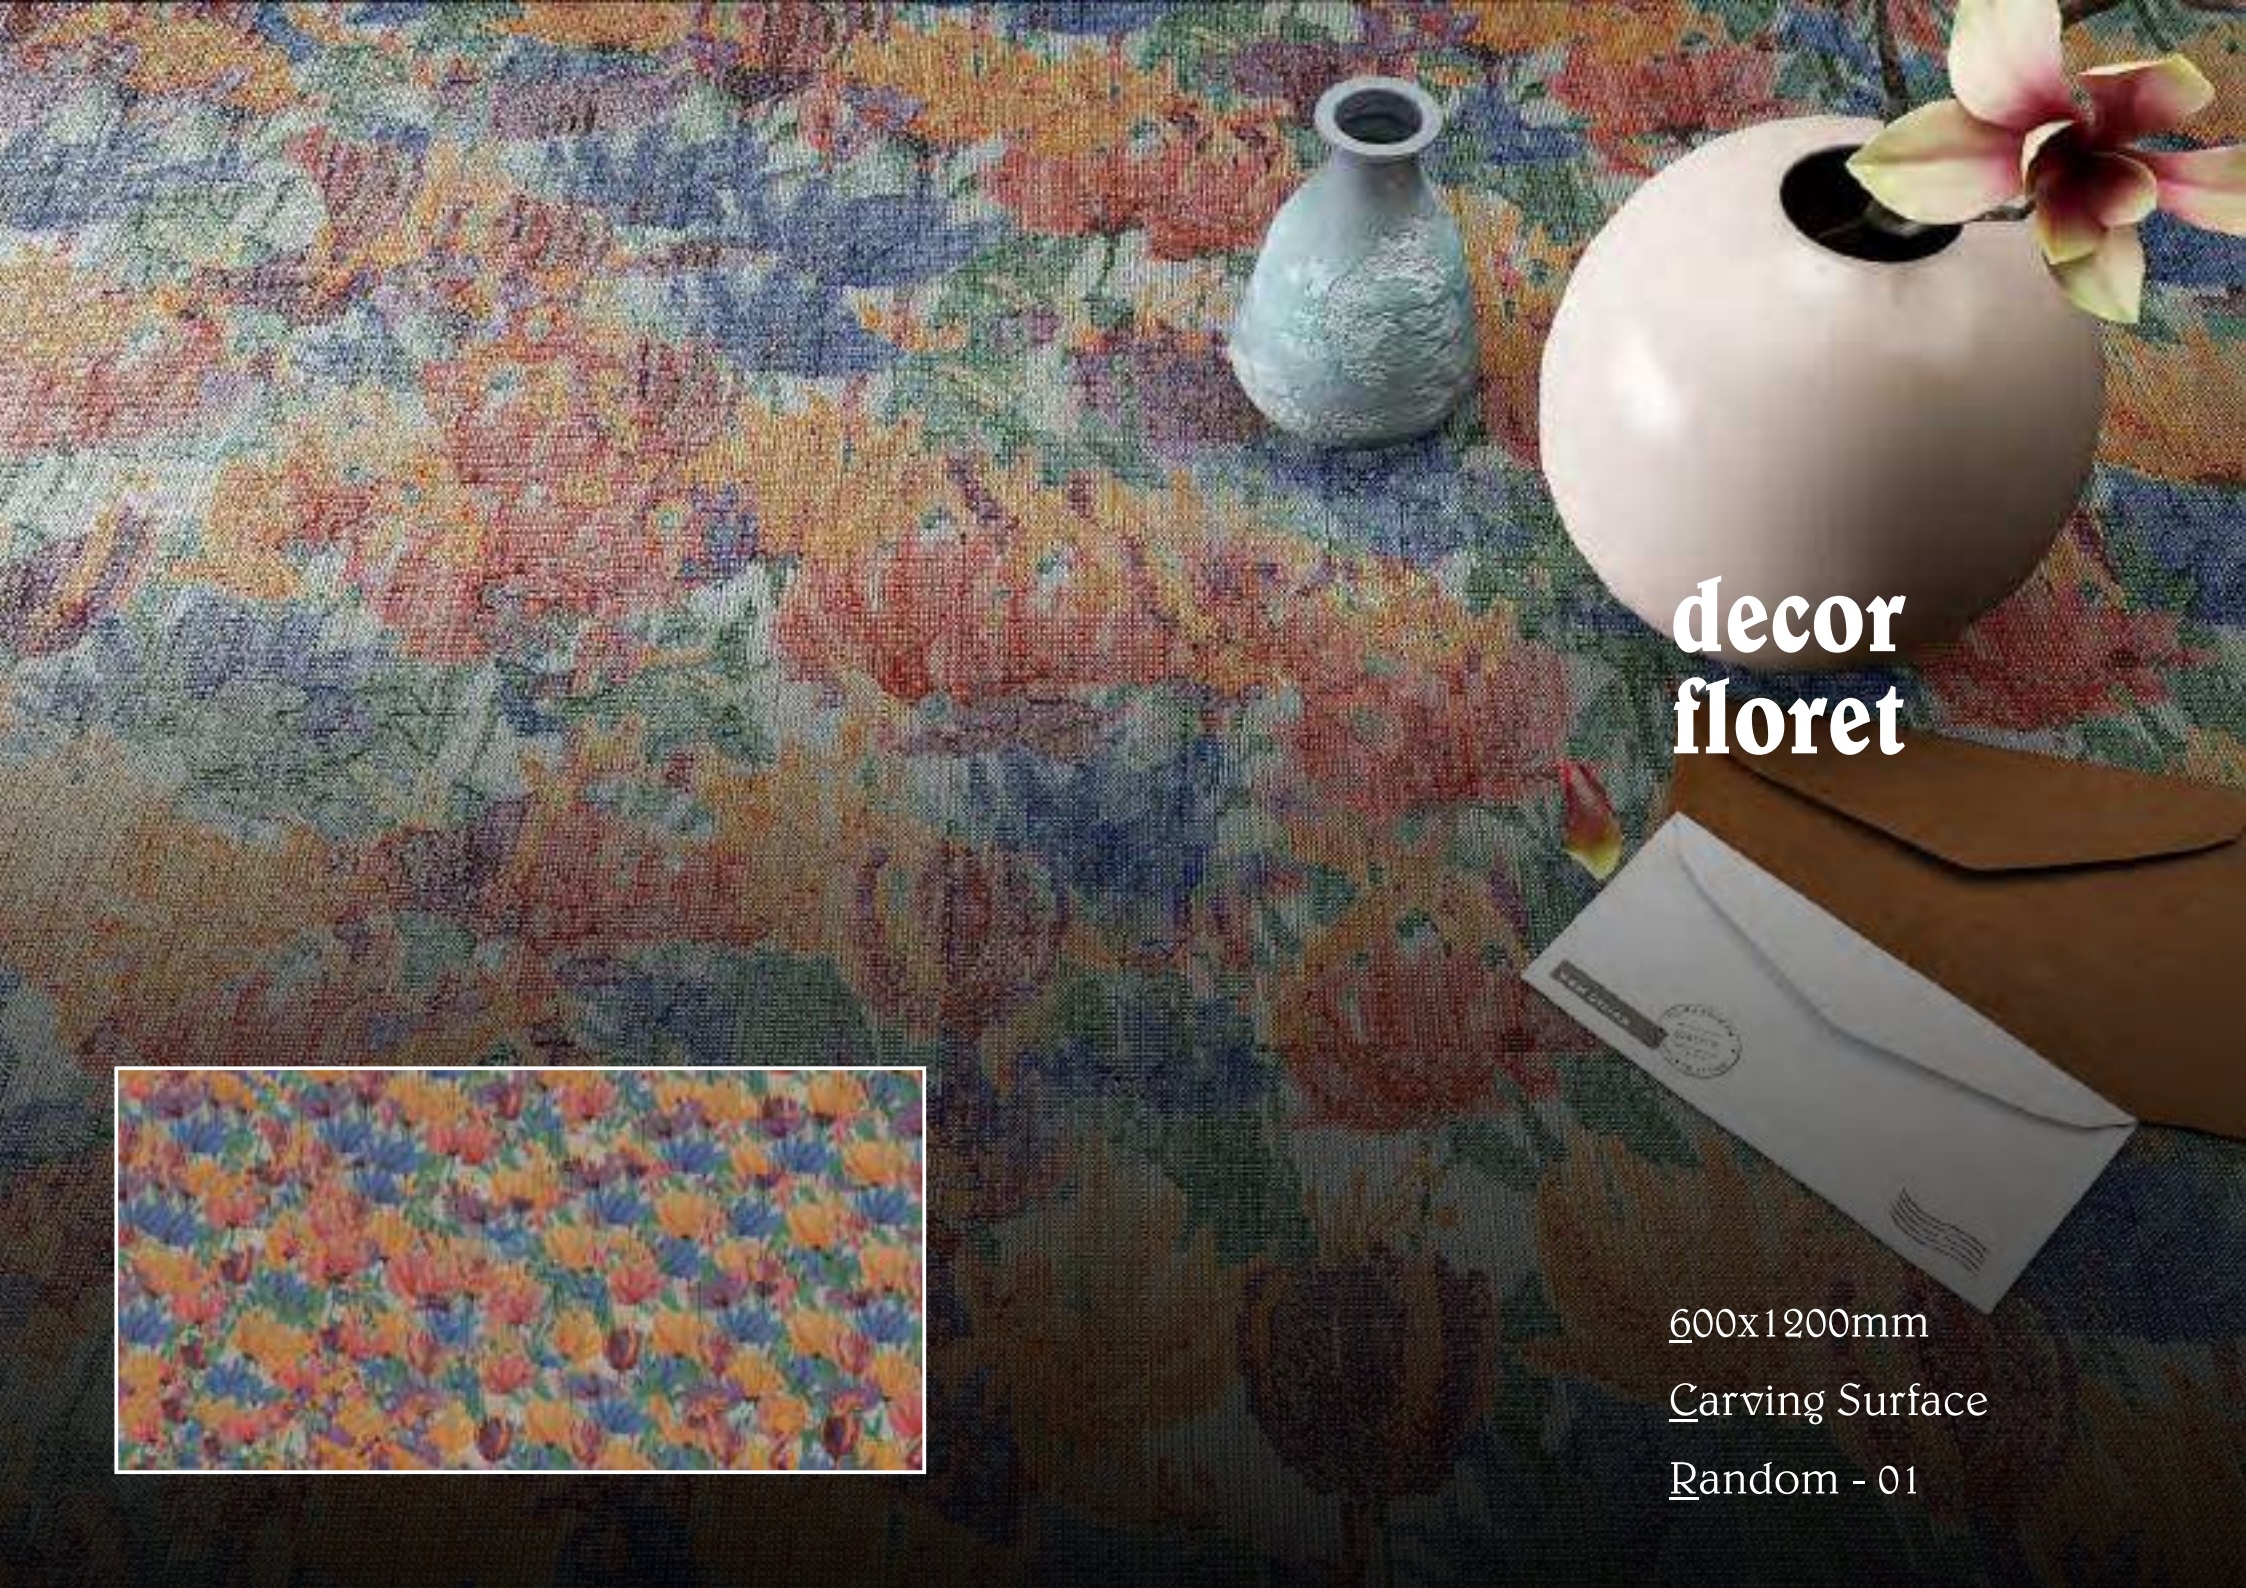

# decor

series

**Decor Black Blossom**

**decor  
black  
blossom**

600x1200mm

Carving Surface

Random - 01

**decor  
floret**