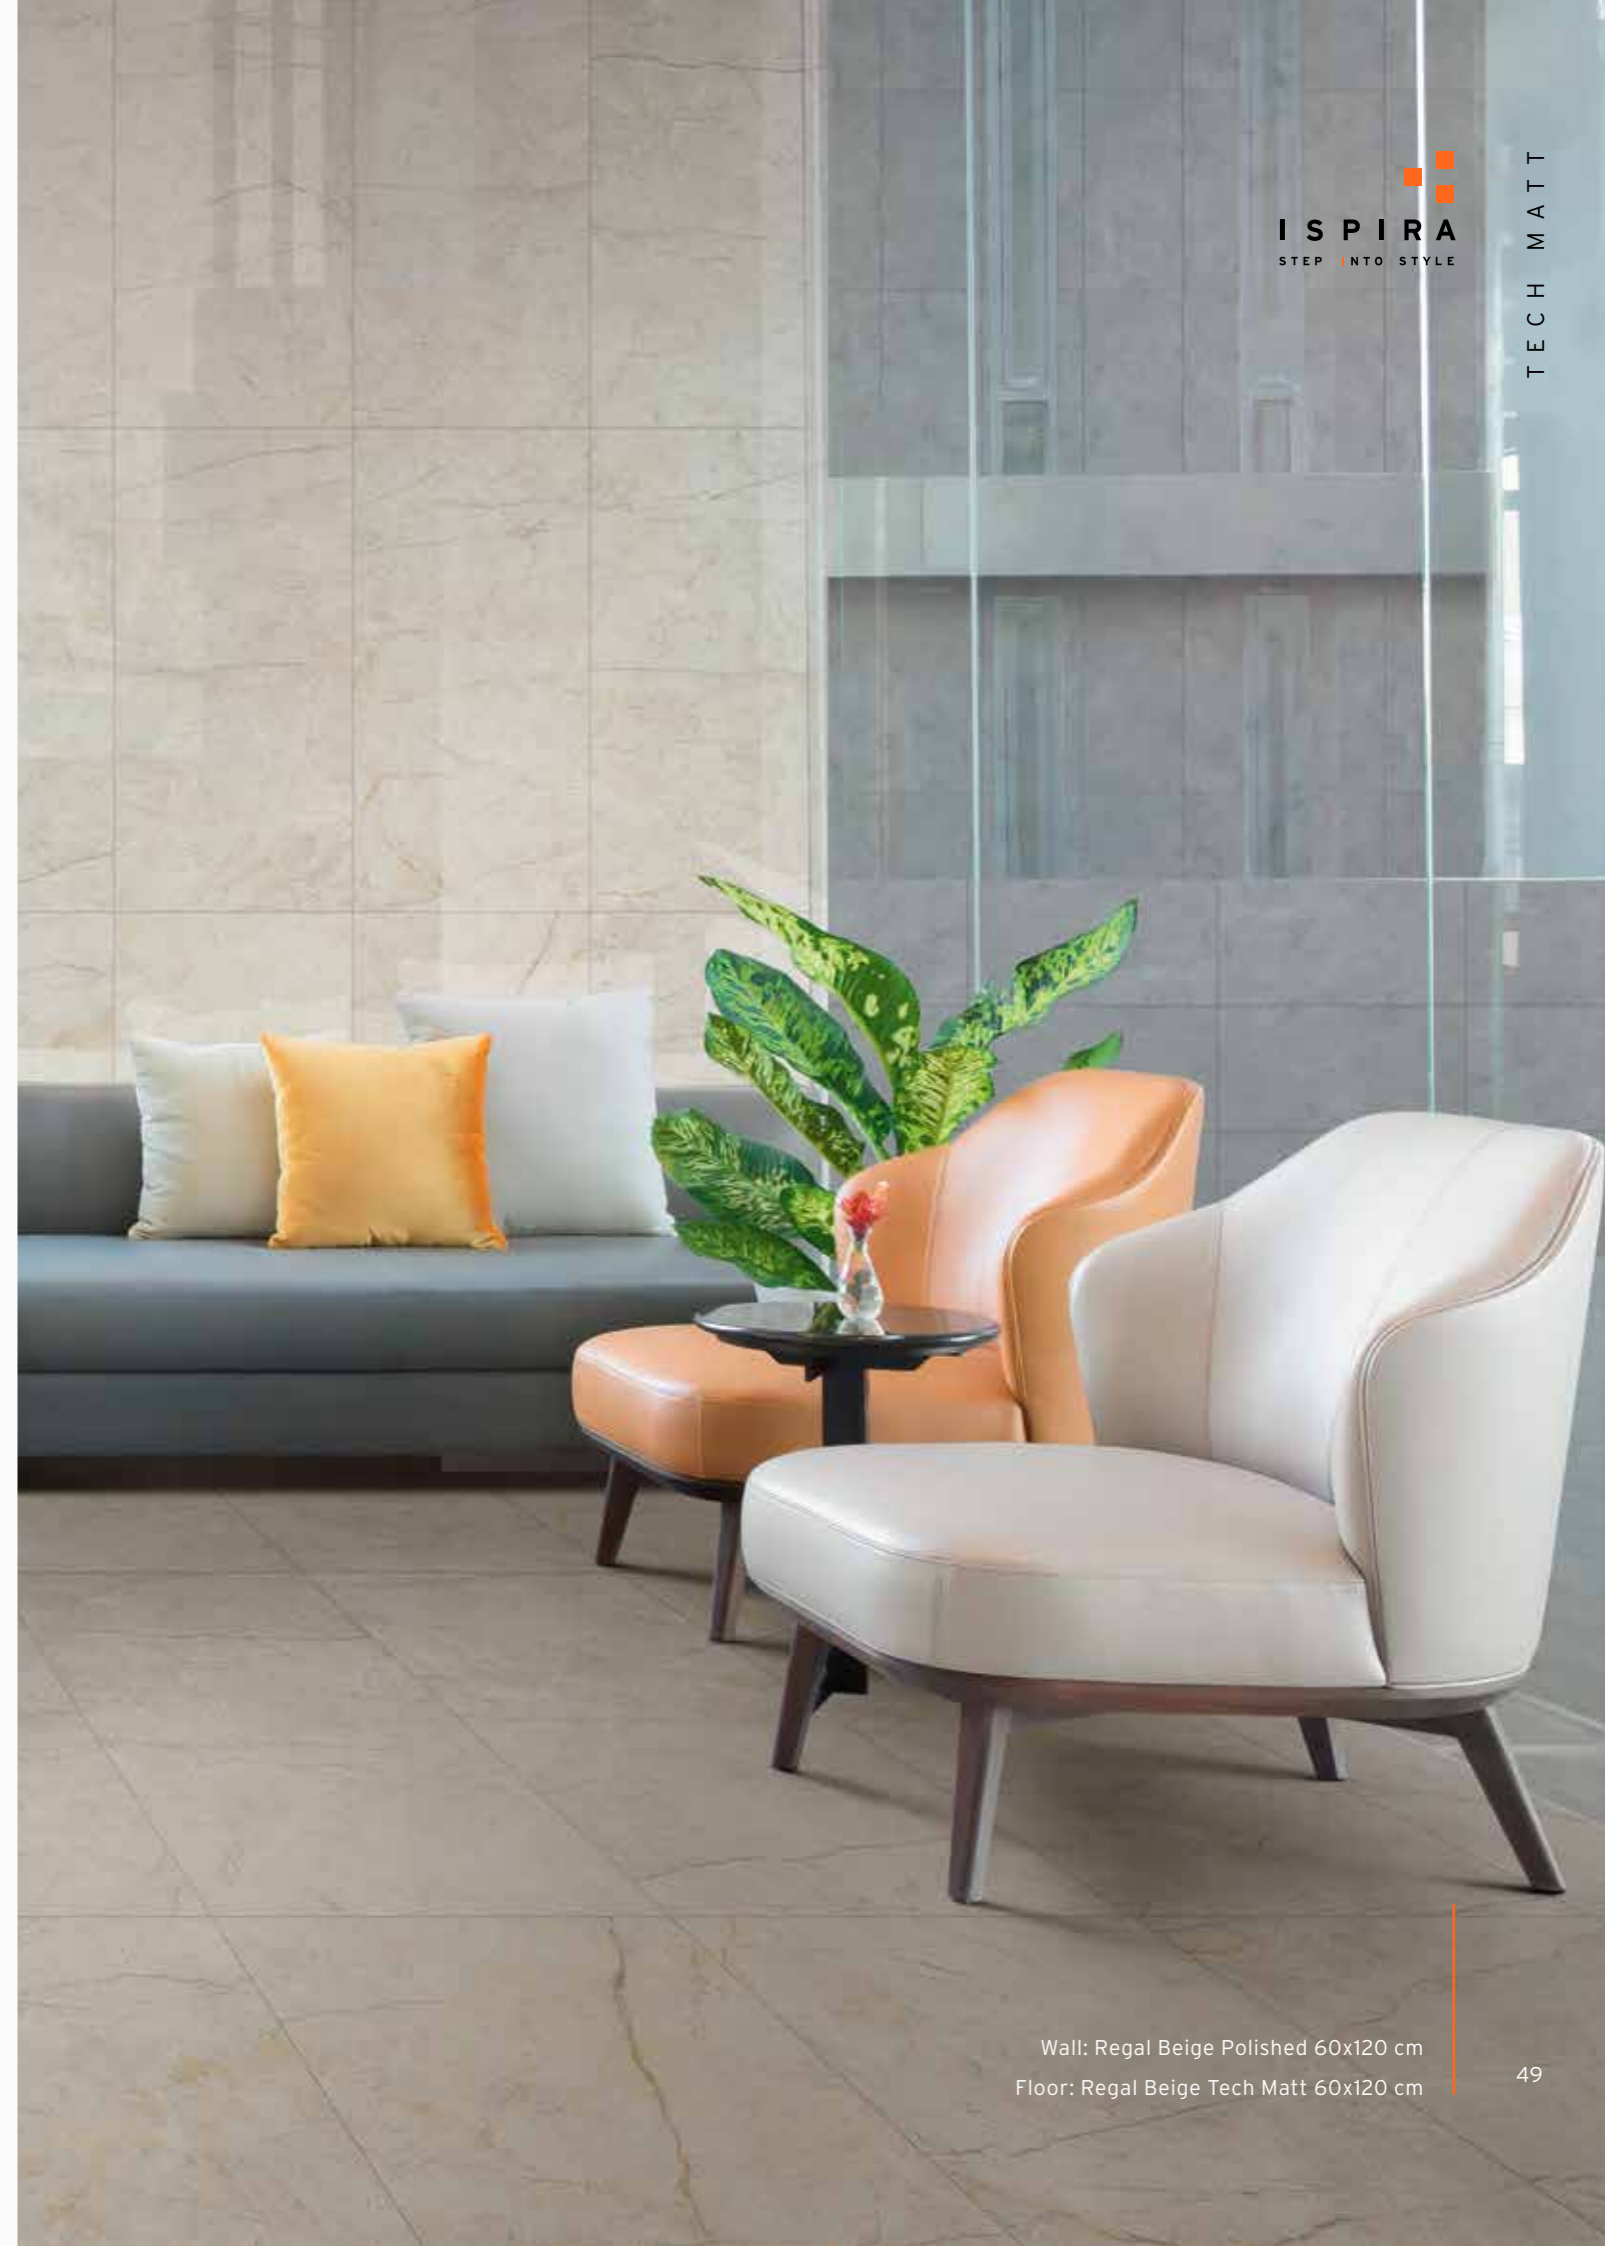

Wall: Regal Beige Polished 60x120 cm
Floor: Regal Beige Tech Matt 60x120 cm