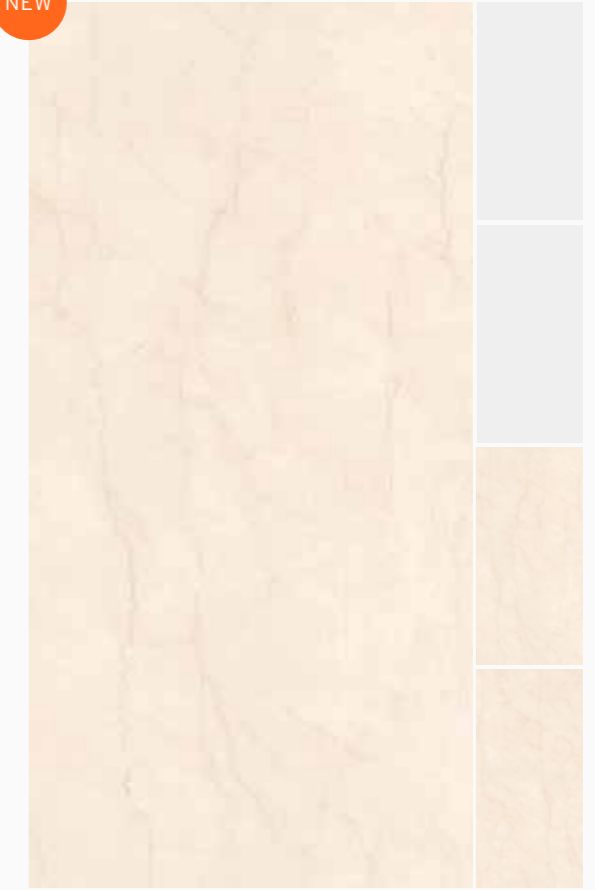

ALSO AVAILABLE IN POLISHED SURFACE
NEW

GRAPHICS-MIX

tile graphics preview have size 120x240 cm

ALSO AVAILABLE IN POLISHED SURFACE
NEW

GRAPHICS-MIX

tile graphics preview have size 120x240 cm

ALSO AVAILABLE IN POLISHED SURFACE
NEW