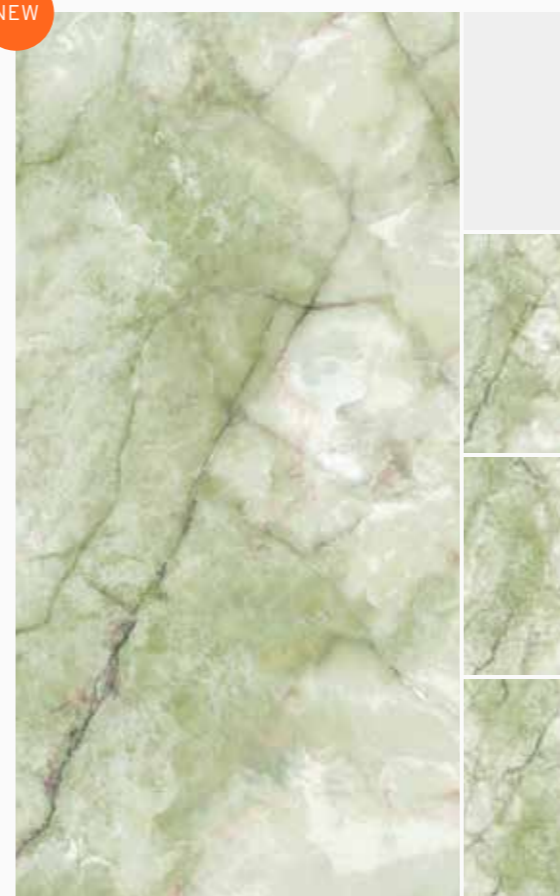

Green Onyx

Marble | Polished | Cold

Available sizes: no. of faces

A	120 x 240 cm	3
B	80 x 160 cm	6
C	120 x 120 cm	6
D	60 x 120 cm	12

NEW

GRAPHICS-MIX

tile graphics preview have size 120x240 cm