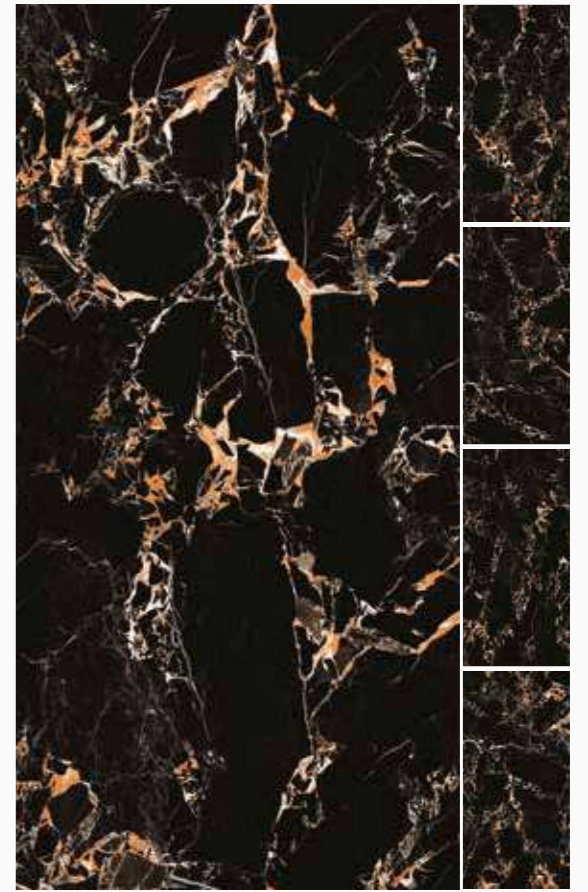

GRAPHICS-MIX

AVAILABLE ONLY IN 60x120 cm

GRAPHICS-MIX

tile graphics preview have size 60x120 cm

- INDOOR FLOOR & WALL COVERINGS
- INDOOR COMMERCIAL WALL COVERINGS
- STAIN RESISTANT
- CHEMICAL RESISTANT
- EASY TO CLEAN
- UV PROTECTED
- FROST RESISTANT

tile graphics preview have size 60x120 cm

- INDOOR FLOOR & WALL COVERINGS
- INDOOR COMMERCIAL WALL COVERINGS
- STAIN RESISTANT
- CHEMICAL RESISTANT
- EASY TO CLEAN
- UV PROTECTED
- FROST RESISTANT