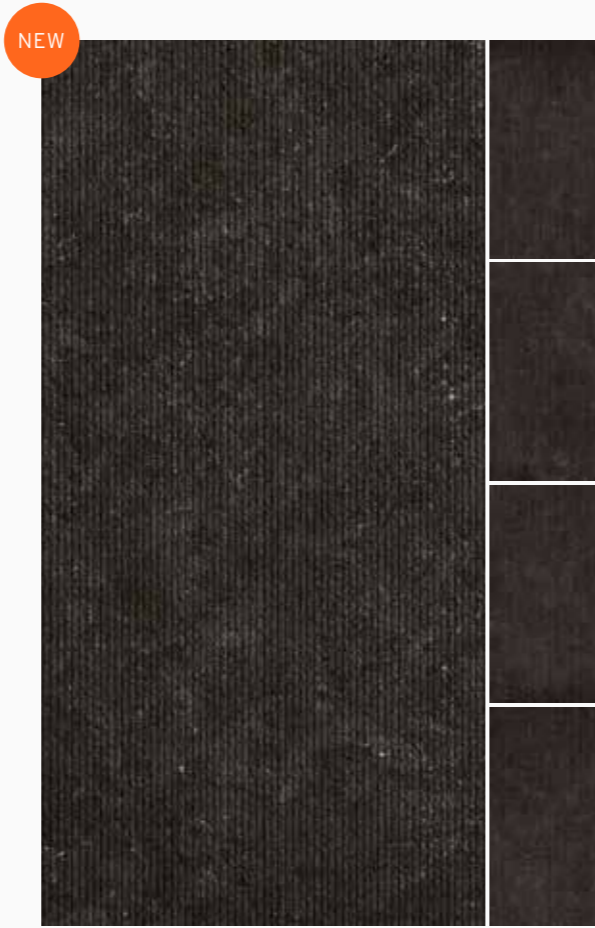

Limestone Decor Nero

Stone | Matt | Cold
Available sizes: no. of faces
D 60 x 120 cm 12

NEW

GRAPHICS-MIX