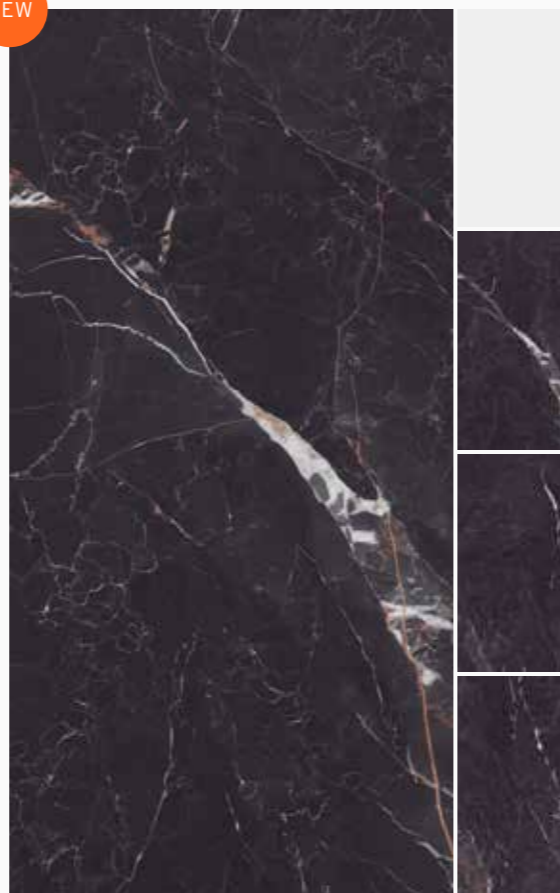

NEW

GRAPHICS-MIX

tile graphics preview have size 120x240 cm

Antigua

Marble | Polished | Cold

Available sizes:	no. of faces
A 120 x 240 cm	3
B 80 x 160 cm	6
C 120 x 120 cm	6
D 60 x 120 cm	12

NEW

GRAPHICS-MIX