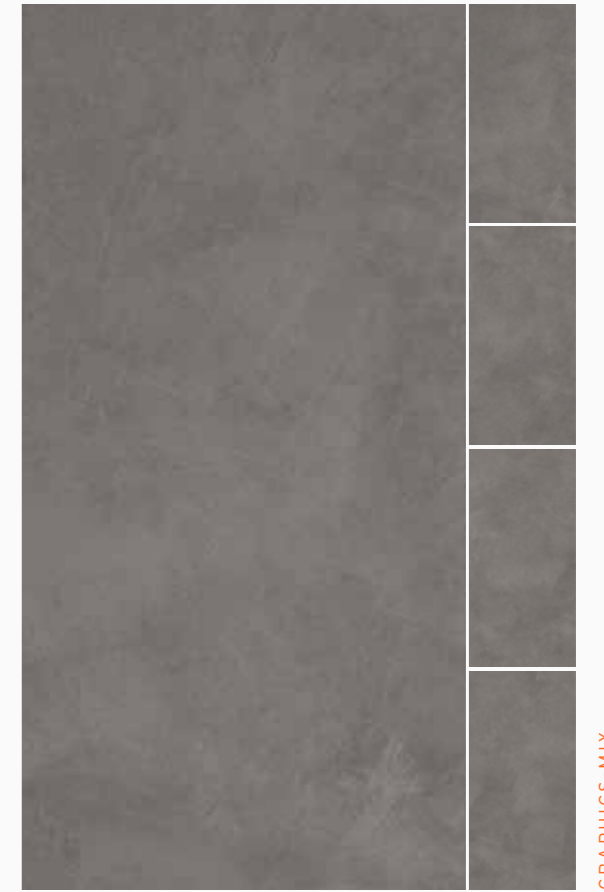

Stained Concrete Nero

Concrete | Matt | Cold

Available sizes:	no. of faces
B 80 x 160 cm	4
D 60 x 120 cm	4
E 60 x 60 cm	8

tile graphics preview have size 60x120 cm