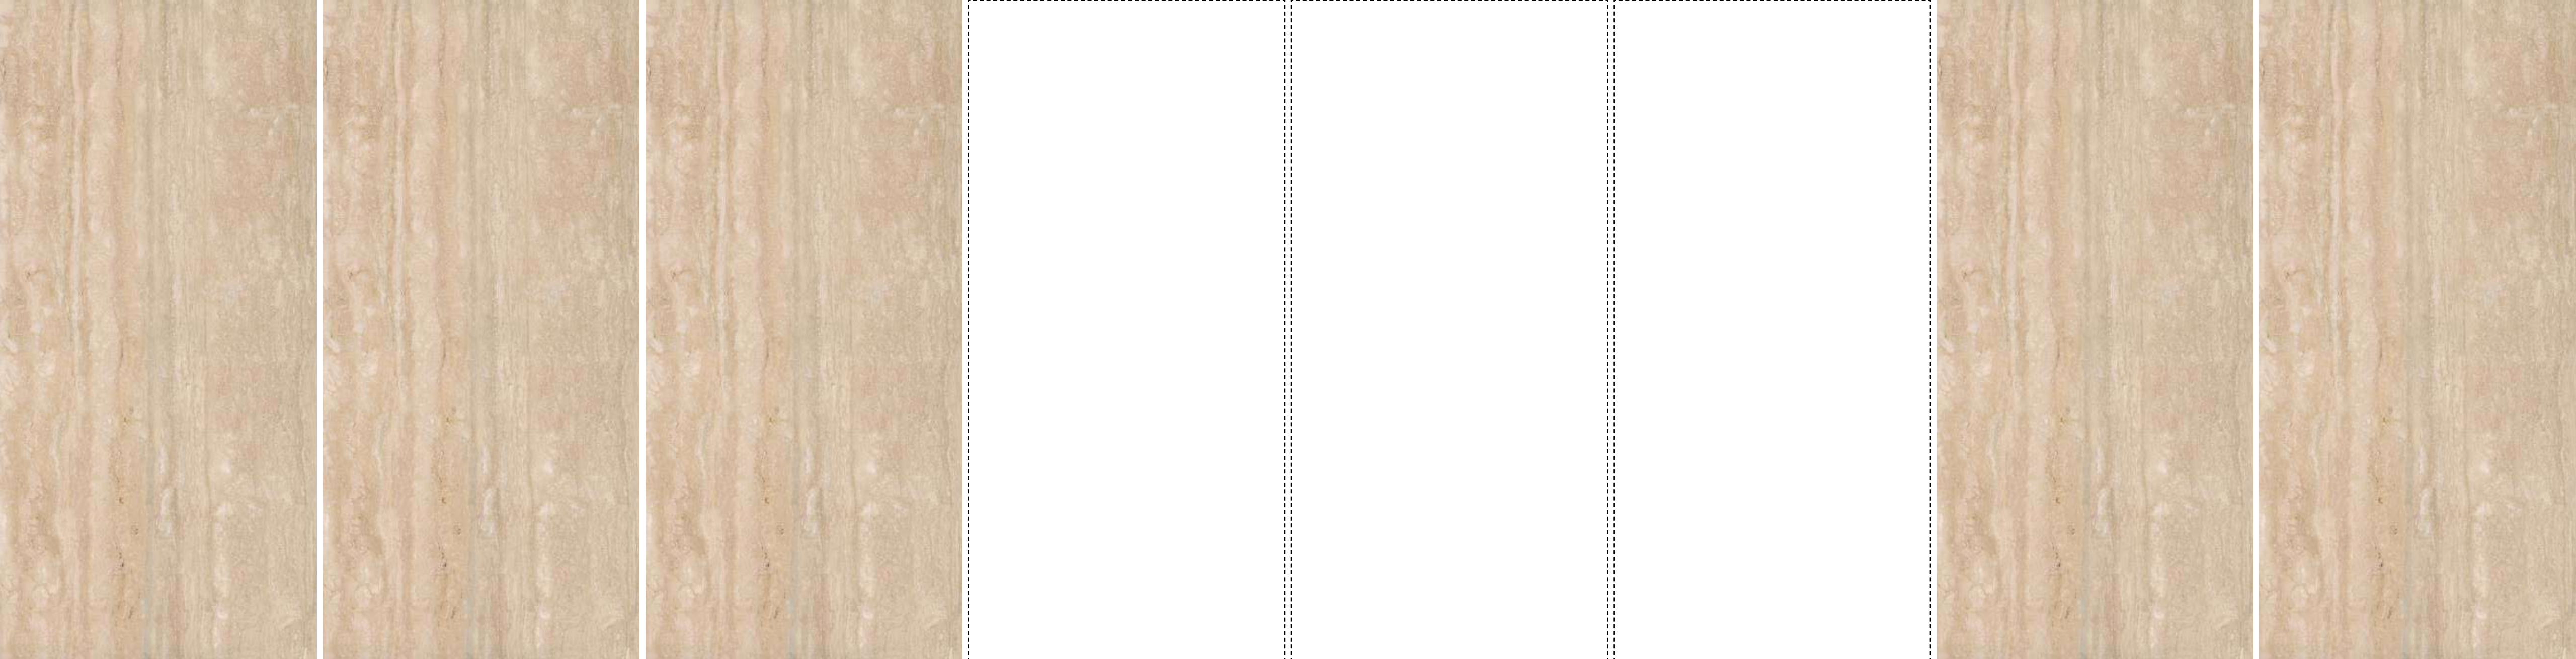

Naturale R10 surface available in 60x120 cm.
R9, R11 & R12 surfaces available on request.

120x240 cm

80x160 cm

120x120 cm

60x120 cm

TRAVERTINE VEINCUT BEIGE

FULL LAPPATO

LAPPATO MATT