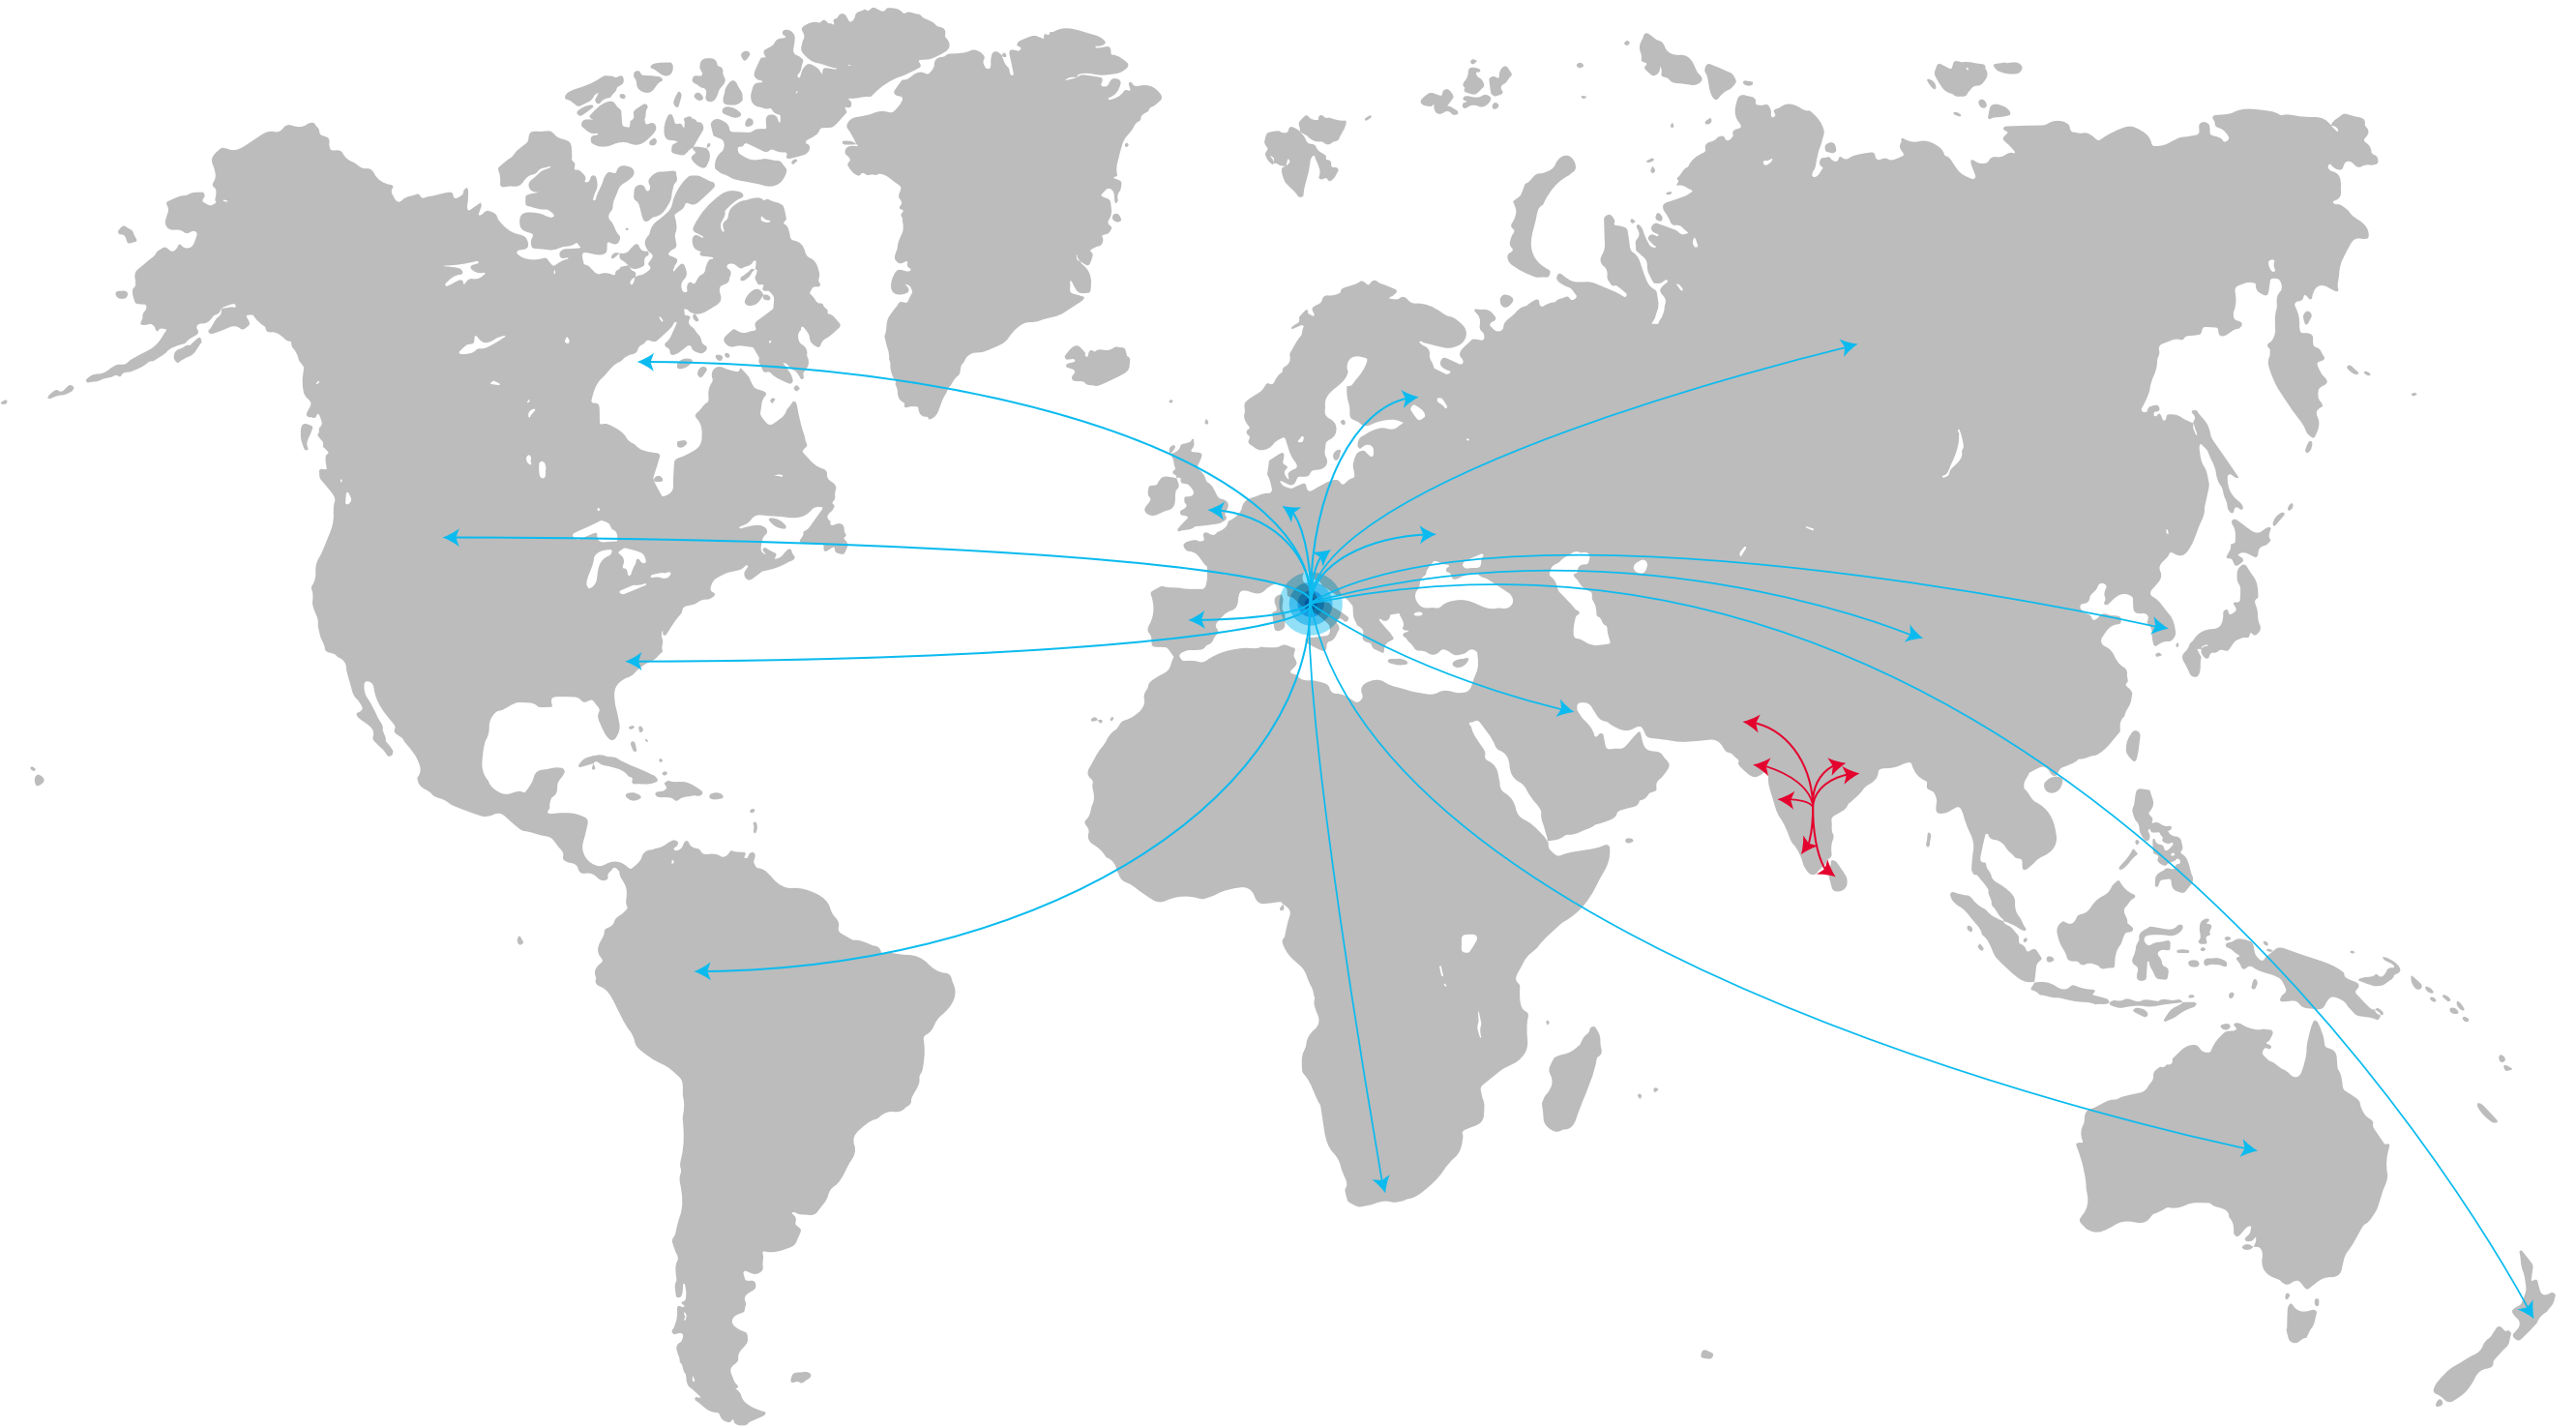

COMMITTMENT TO QUALITY |

Nexion is a global brand that crosses the borders of different countries.

The main strategic value chain activities are based in Italy. Our **top-quality production** is located in India into a fully automated state-of-art facility equipped with the latest Italian machineries. Our sales network focuses on specific high-potential and high-value target markets **all over the world**.