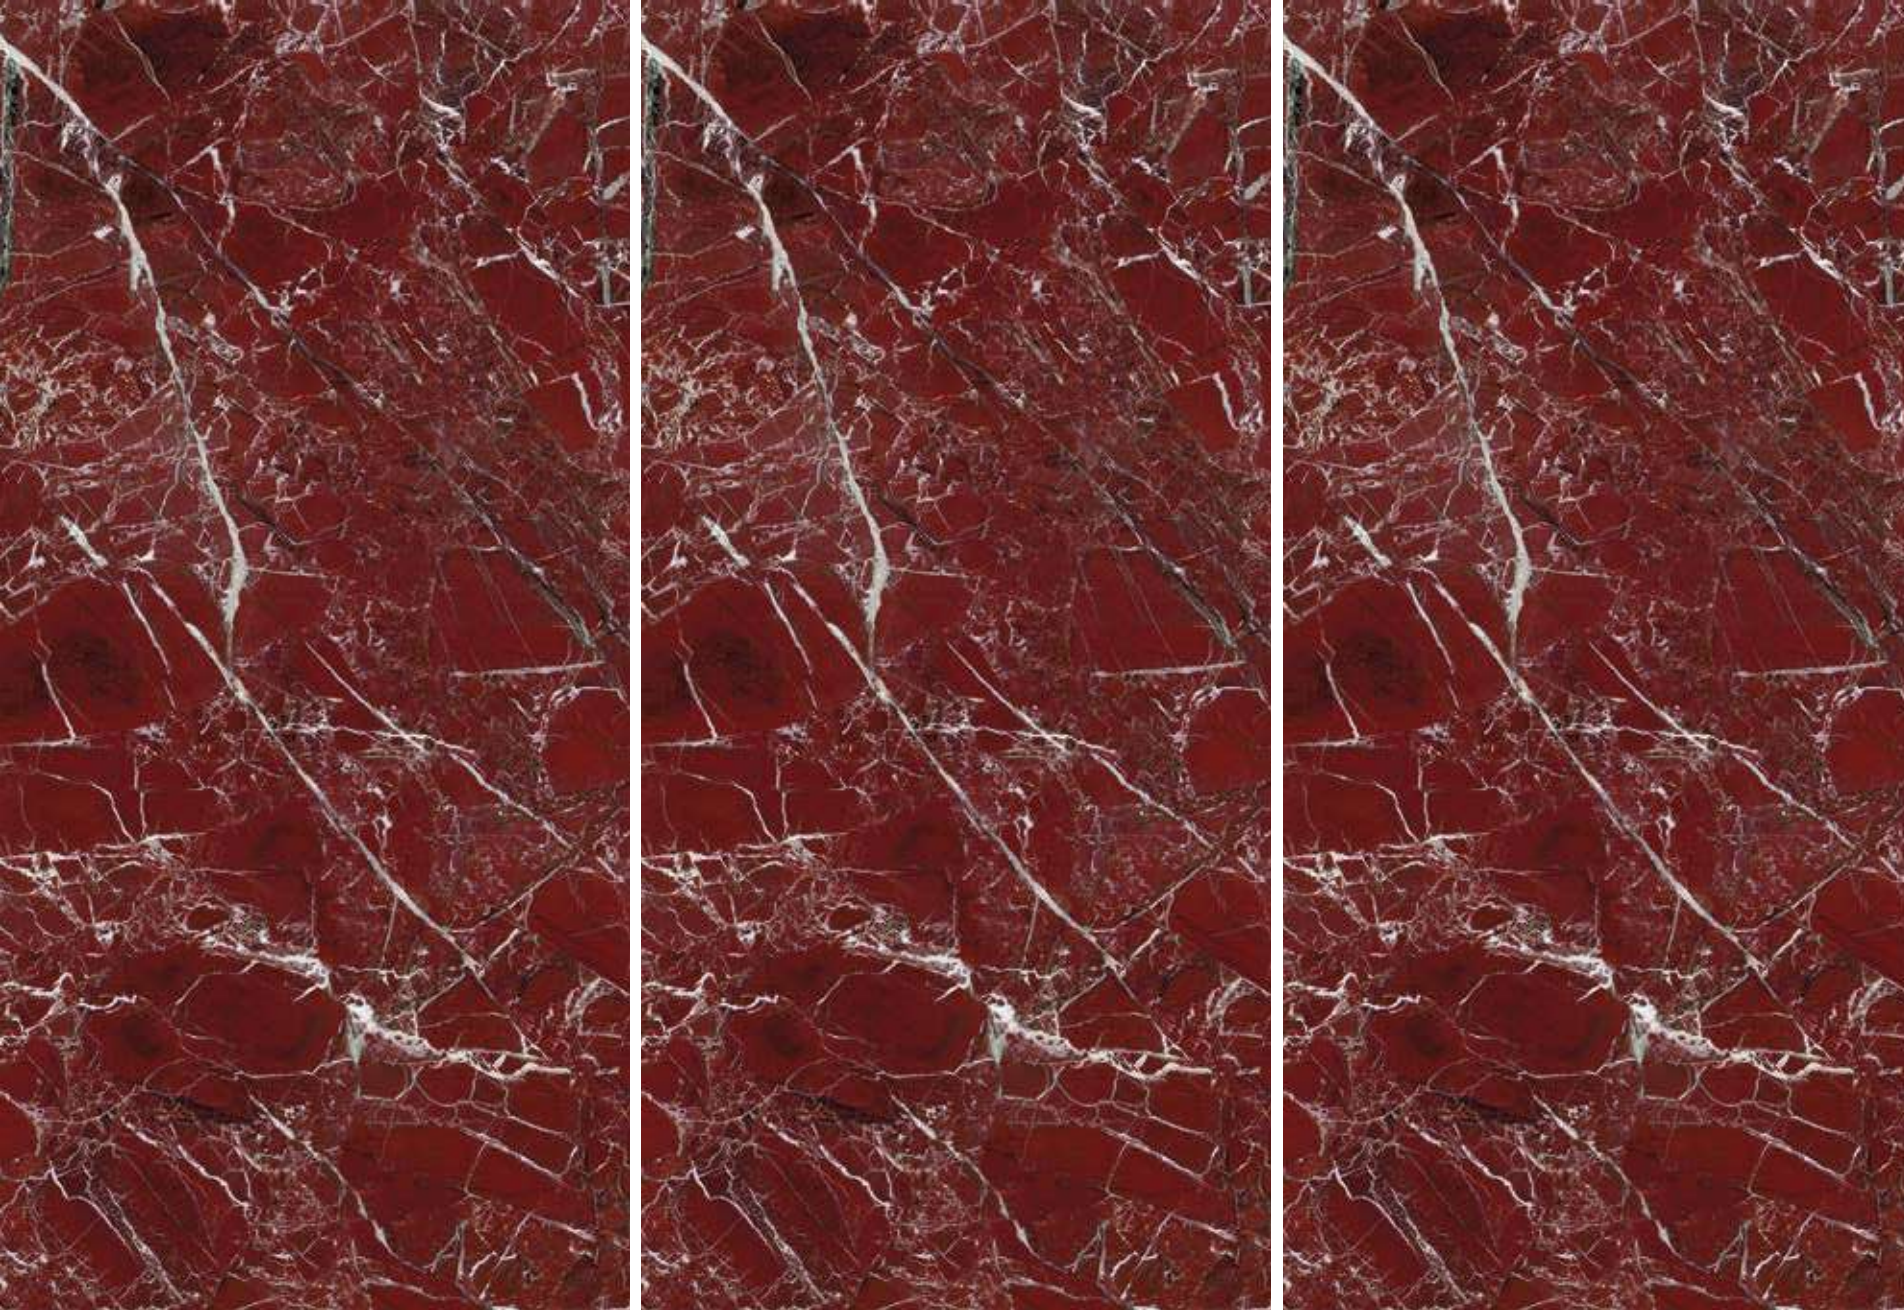

FULL LAPPATO

LAPPATO MATT

NATURALE