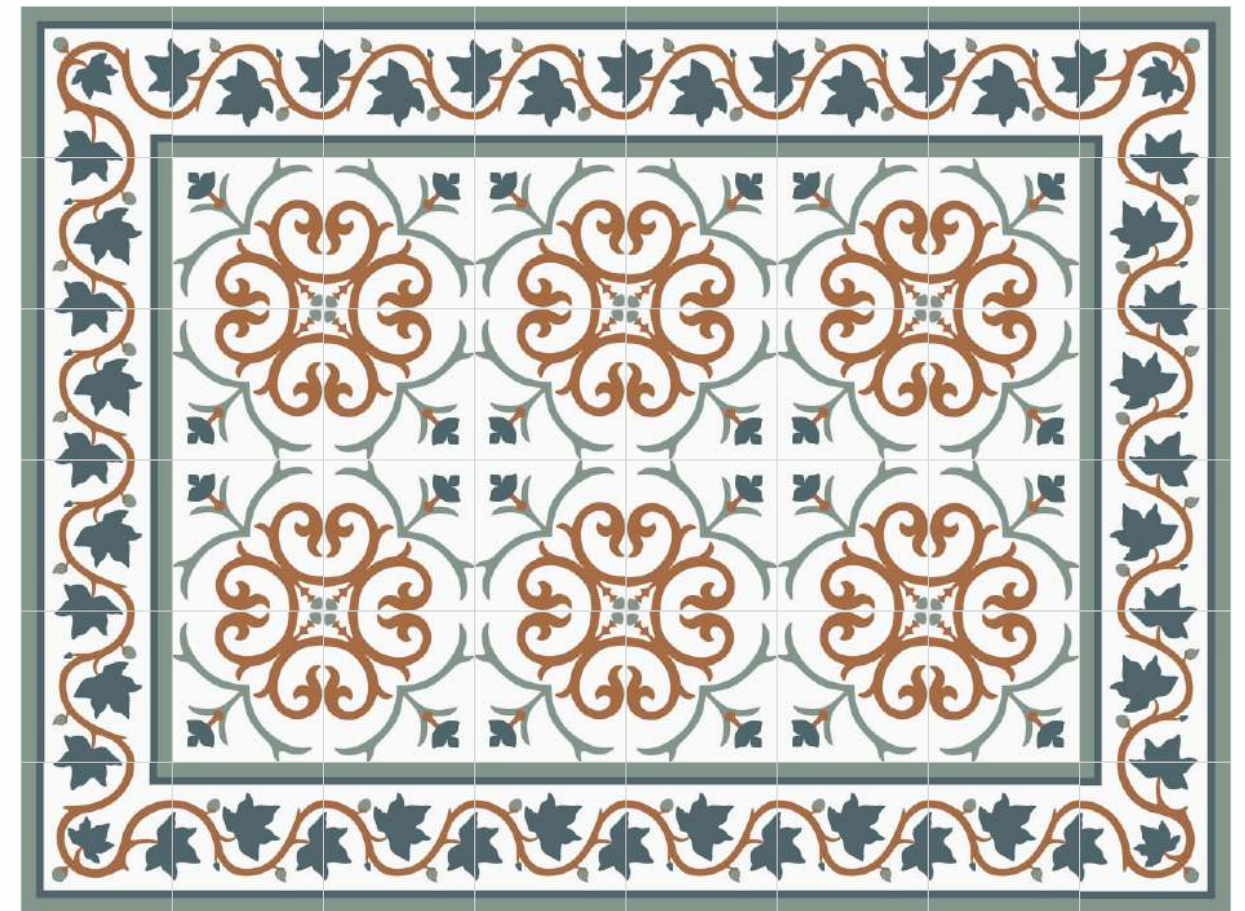

VINTAGE TEAL

Size - **198x198mm**
Surface - **Matt (Carving)**
Thickness - **8.5mm**

Scan for
360° Virtual

Base

Border

Corner

VINTAGE NAVY

Size - **198x198mm**
Surface - **Matt (Carving)**
Thickness - **8.5mm**