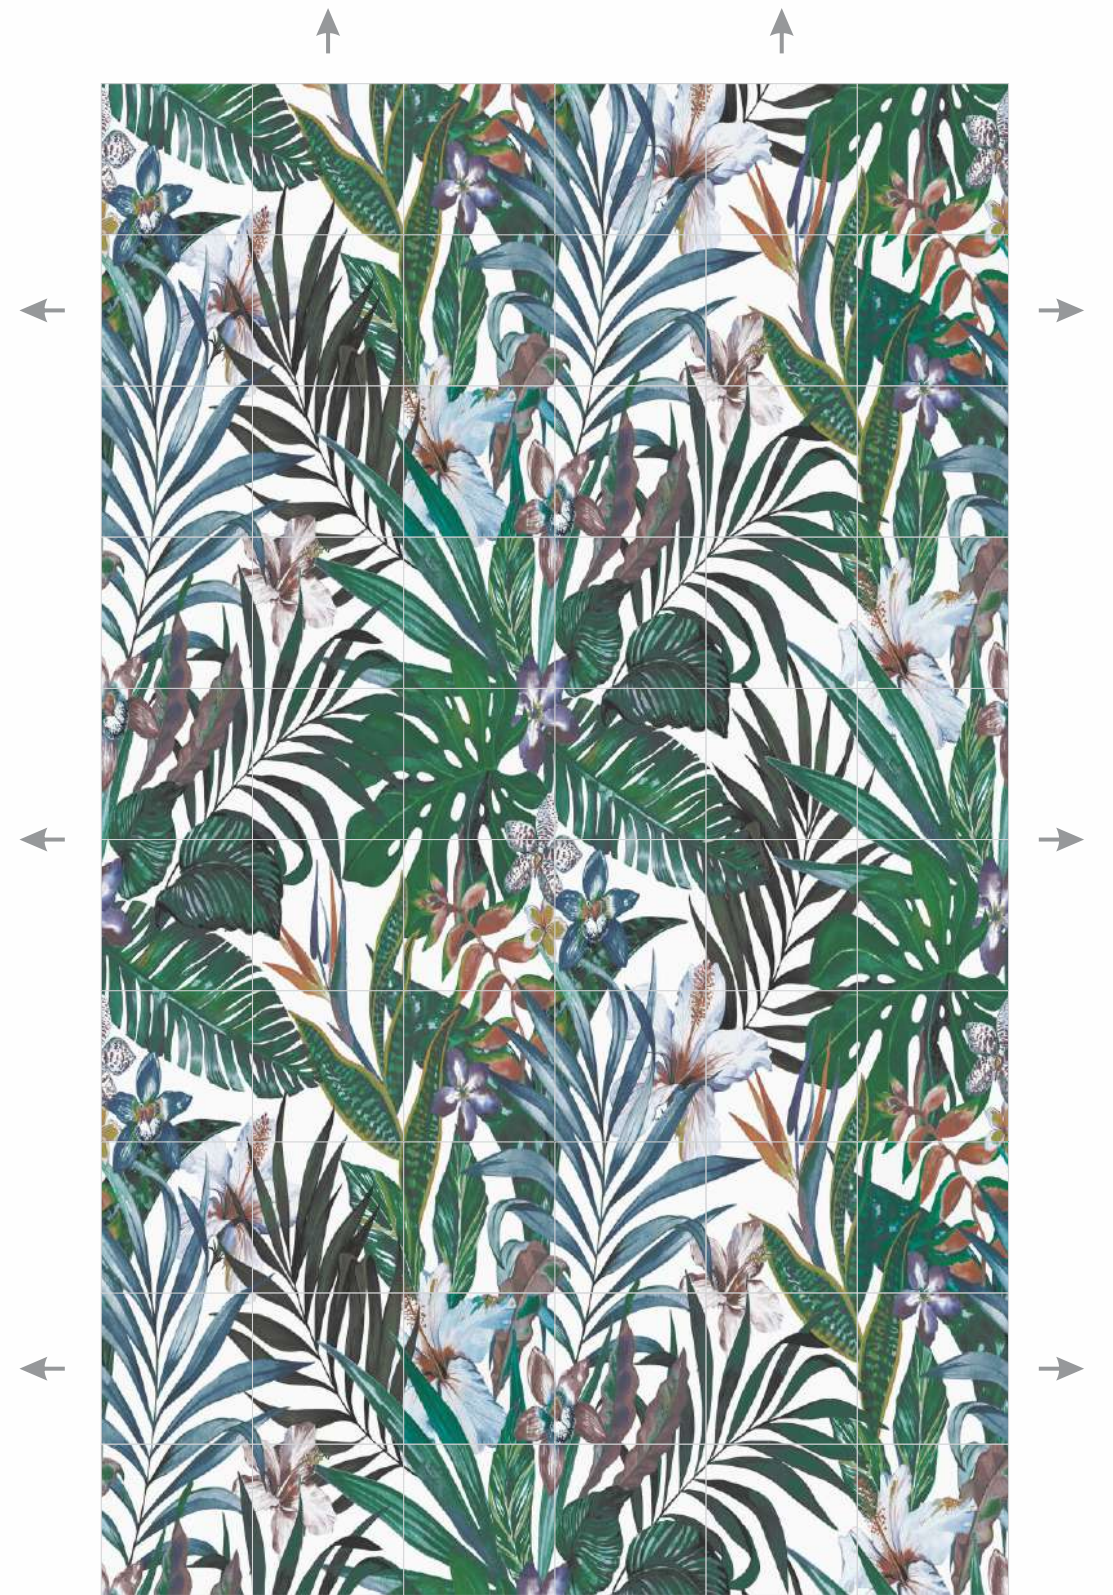

TROPICAL VIVA POSTER

UNIQUE RANDOM-36

Size - **198x198mm**
Surface - **SCS Matt**
Thickness - **8.5mm**