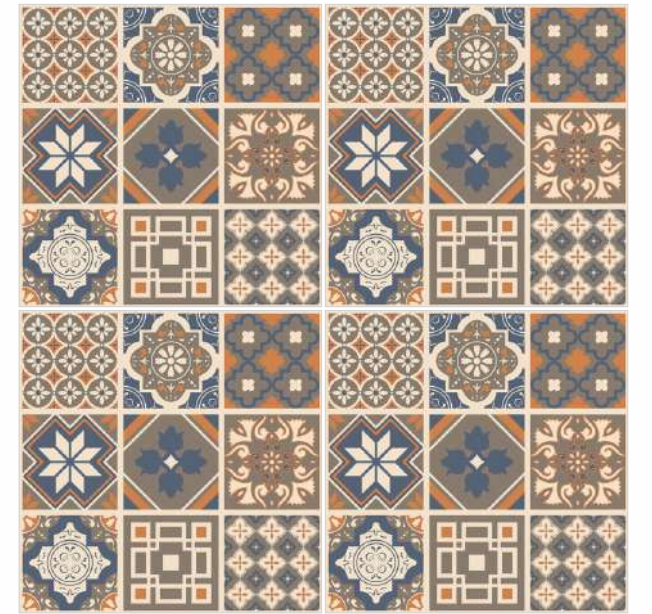

ARTO VINTAGE