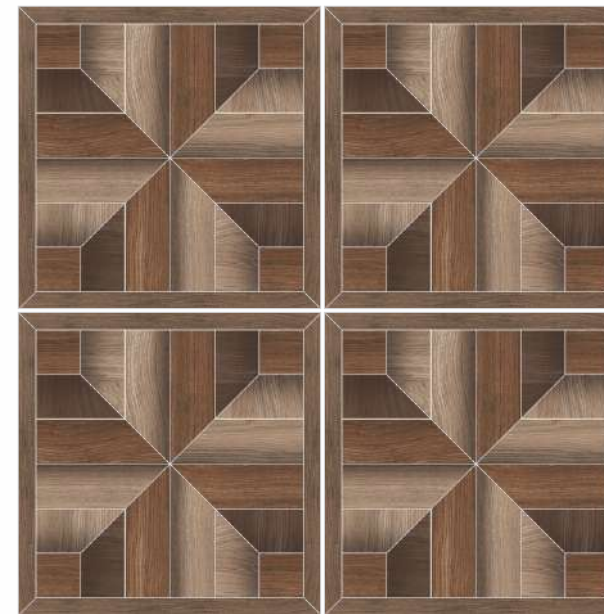

RUG FREMA

Floor **Rug Frema**
Size **60x60cm**
Surface **Matt**

RUG STAR

RUG SQUERO

RUG DIMENSA

RUG OXIDO

Size - **60x60cm**
Surface - **Matt**
Thickness - **9mm**

TERRA DURO COLLECTION