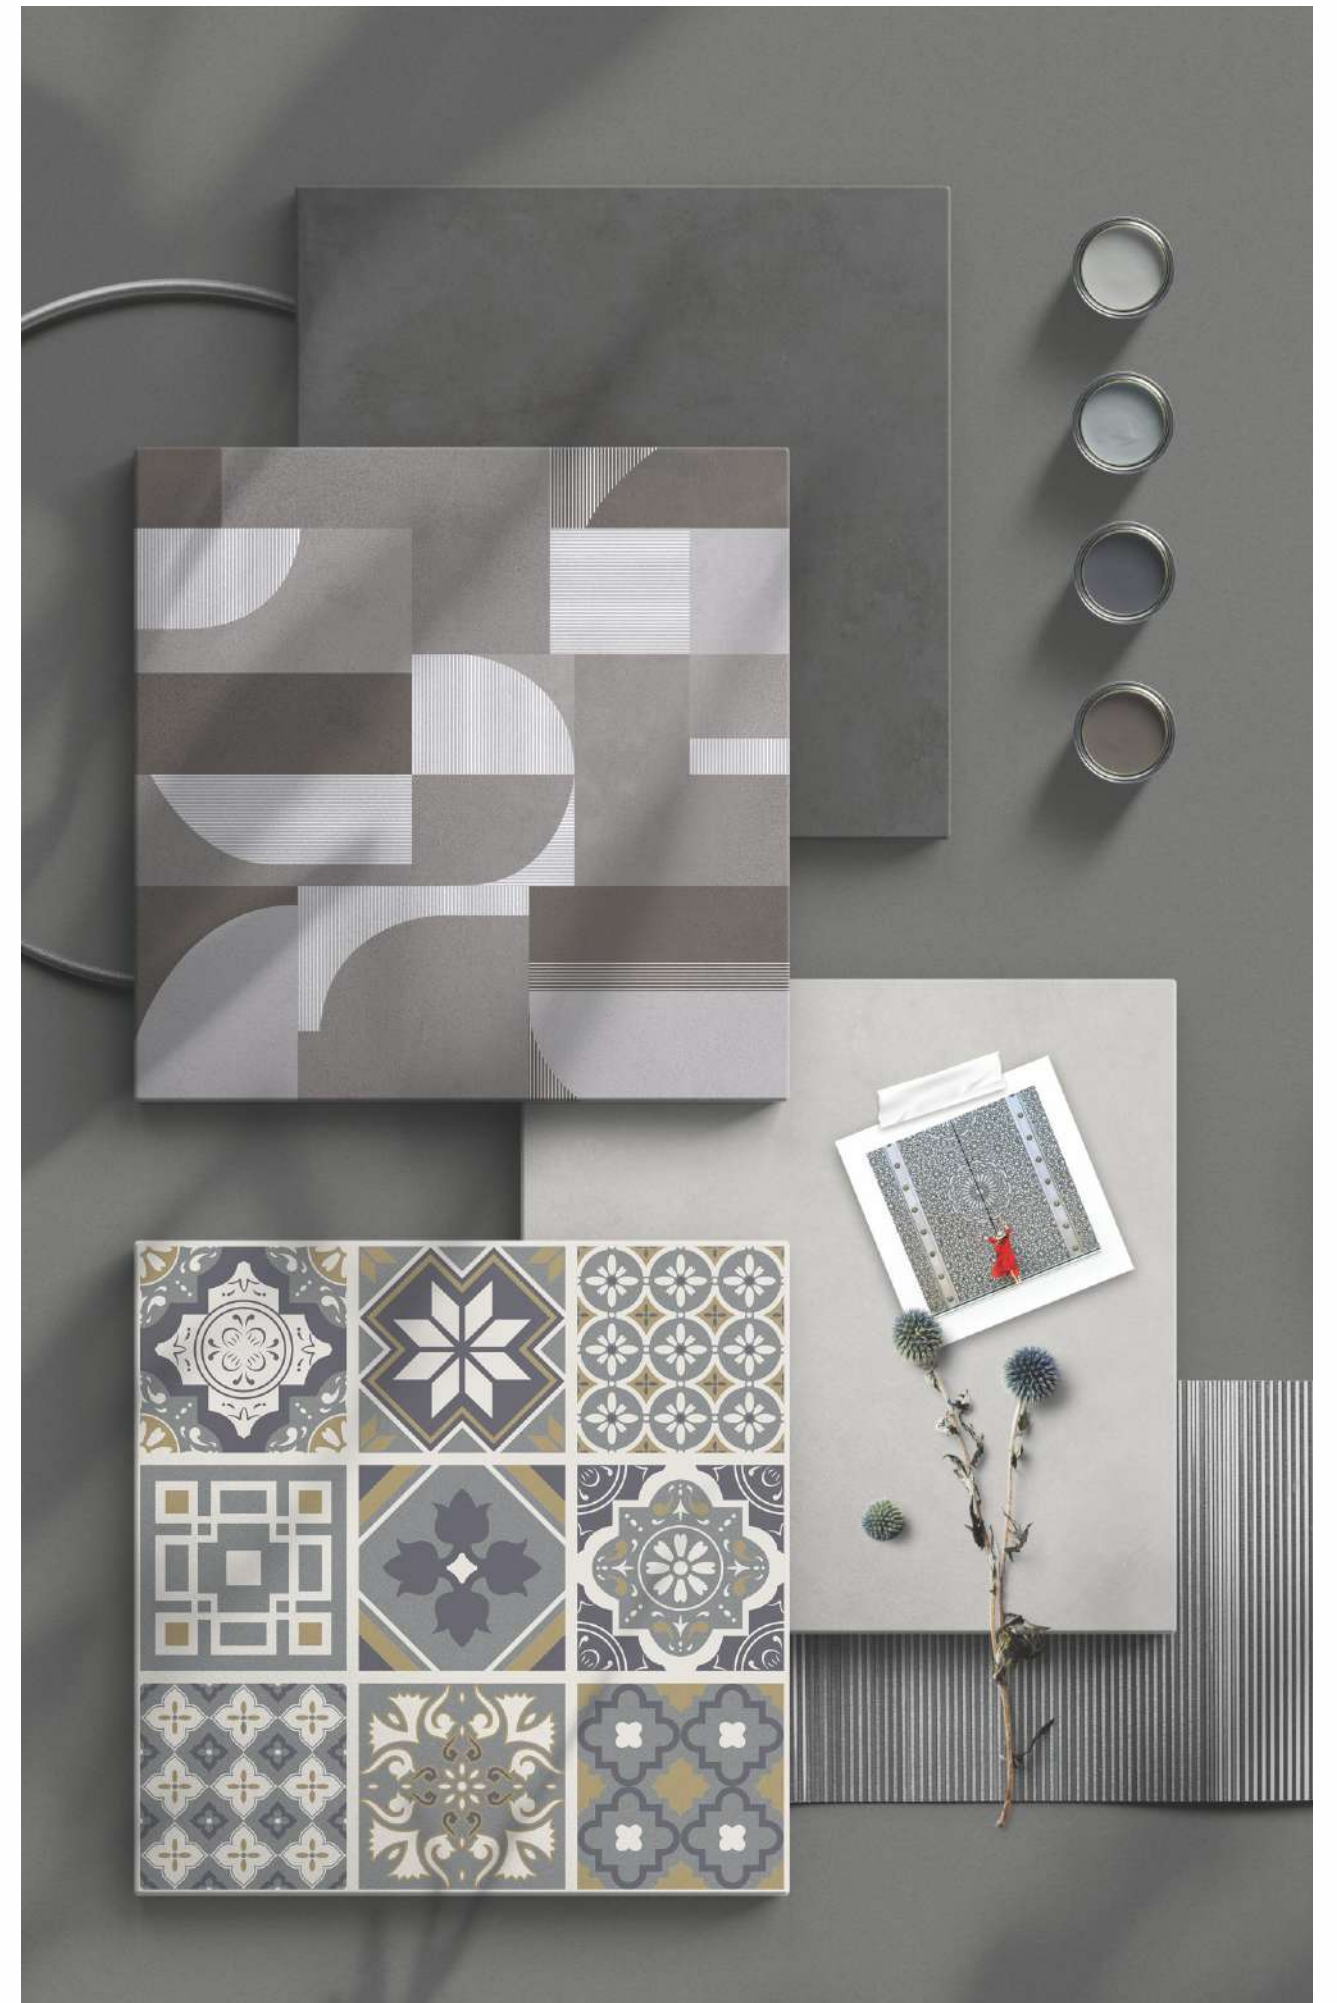

TERRA DURO
COLLECTION

H I G H
ENDURANCE TILES

EXPERIENCE UNWAVERING STANDARDS
OF QUALITY & DURABILITY

The Terra Duro Collection presents a diverse range of options, spanning various themes, colors, and finishes, ensuring effortlessly tailoring spaces according to preferences without making any compromises even in strength and durability.

Product sought after by a large audience, Simpolo has designed it by achieving cost-effectiveness while maintaining unwavering standards of quality and durability through rigorous testing and refinement throughout the collection's development.