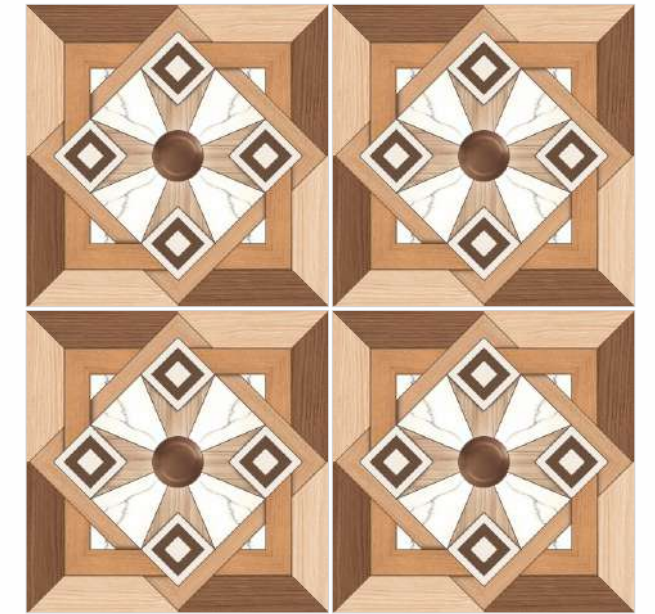

RUG FREMA

Floor **Rug Frema**
Size **60x60cm**
Surface **Matt**

RUG STAR

RUG SQUERO

RUG DIMENSA

RUG OXIDO

Size - **60x60cm**
Surface - **Matt**
Thickness - **9mm**

TERRA DURO COLLECTION