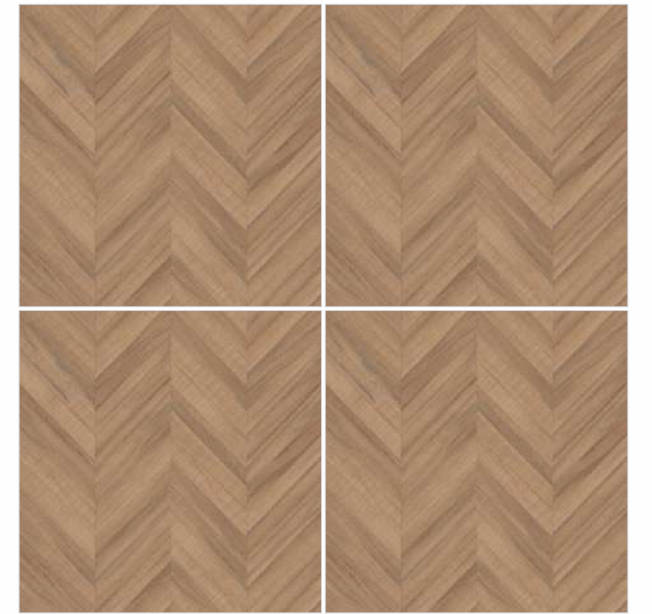

TERRA DURO COLLECTION

ARROW WOOD

Random-4

Size - **60x60cm**
Surface - **Matt**
Thickness - **9mm**

Floor **Arrow Wood**
Size **60x60cm**
Surface **Matt**