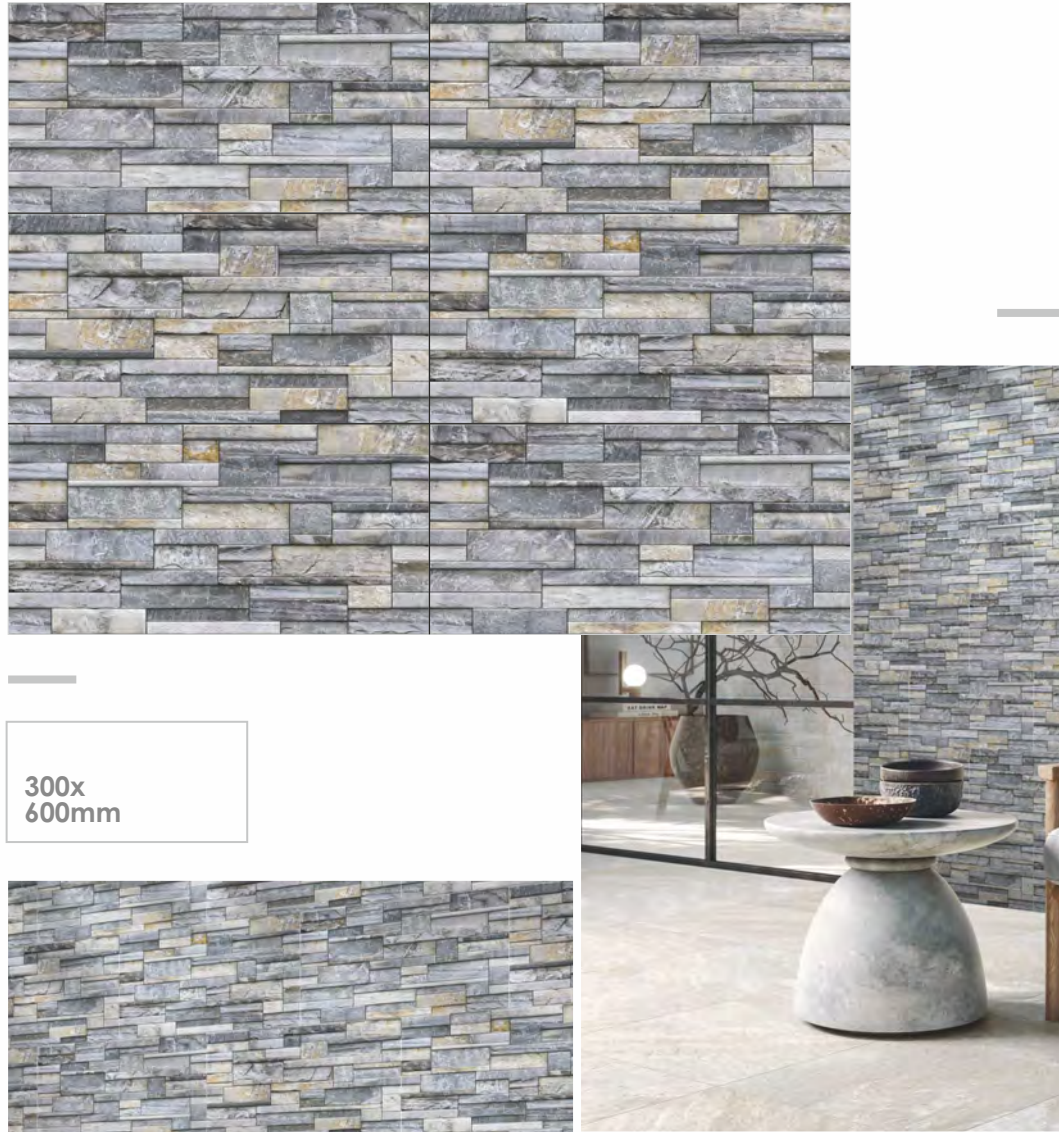

300x
600mm

MATT SURFACE

The 300x600mm matt Surface elevation tiles create a fresh and pleasant environment with their enduring shades and style.