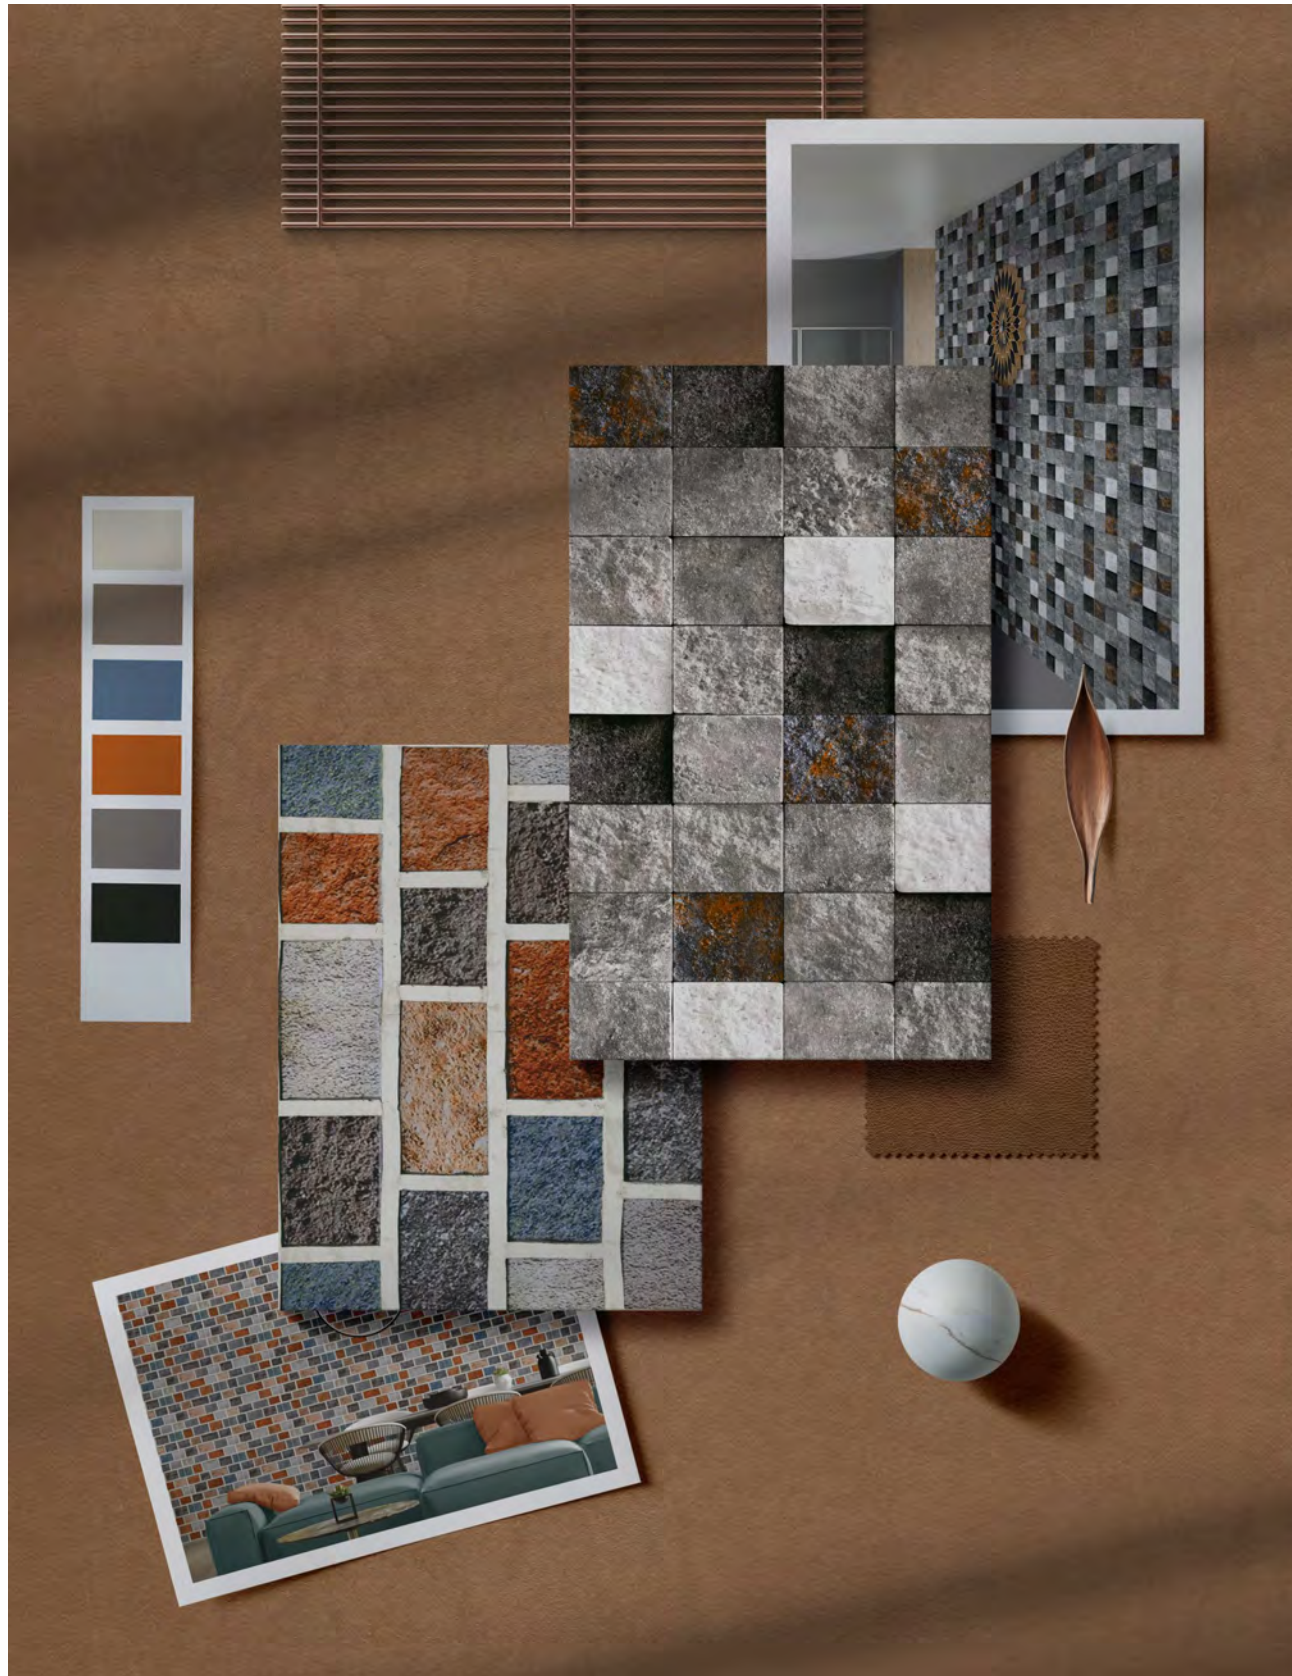

PORCELAIN ELEVATION TILES

300x600mm
300x450mm

ENHANCING STYLE OF

HARMONIOUS SURFACES

The Art of Fascination

PORCELAIN ELEVATION TILES

EYE-CATCHING PATTERNS FOR AN IMPRESSIVE DECOR

The elevation tiles express art through ceramic surfaces that allow creating unique and singular spaces. It is one of the most trending tile designs that we offer in appealing colours and two sizes of 300x600mm and 300x450mm. The elevation tiles add grace with a unique touch to a place. They are the most suitable option when it comes to outdoor surfaces as they are designed to deliver elegance and grandeur.