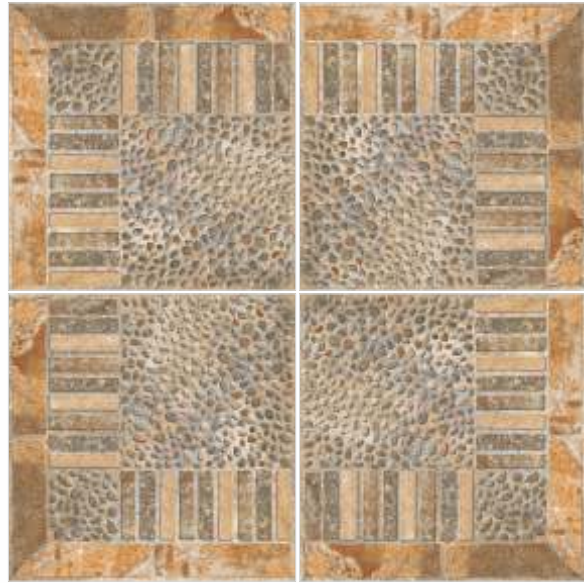

RD 67

OUTDOOR FLOOR TILES

Surface - Matt
Thickness - 11.7mm

Floor - RD 69
Size - 400x400mm