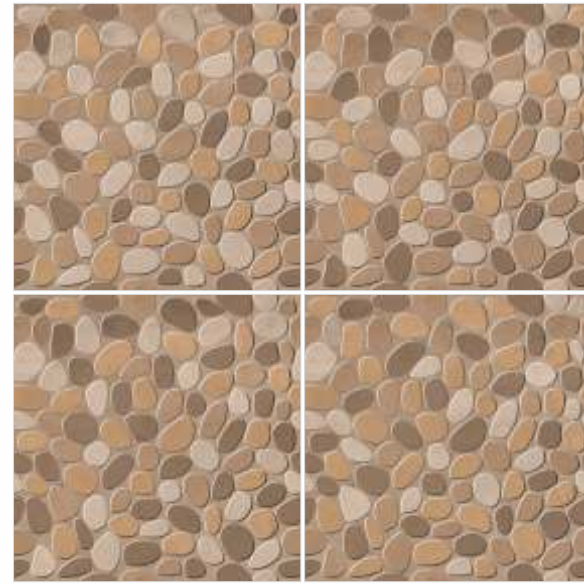

RD 81

OUTDOOR FLOOR TILES

Surface - Matt
Thickness - 11.7mm

Floor - RD 80
Size - 400x400mm