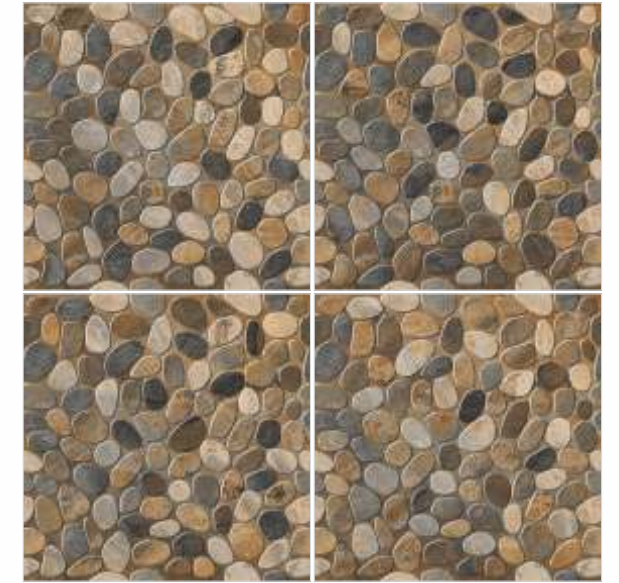

RD 76

OUTDOOR FLOOR TILES

Surface - Matt
Thickness - 11.7mm

Floor - RD 76
Size - 400x400mm

RD 78

RD 80

RD 82

RD 83