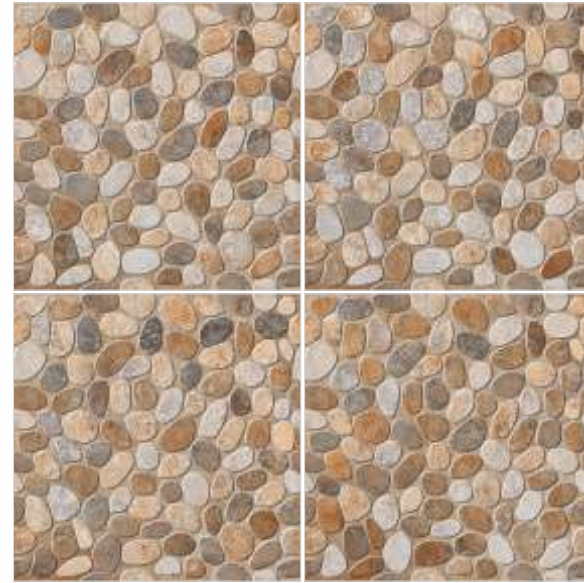

RD 76

OUTDOOR FLOOR TILES

Surface - Matt
Thickness - 11.7mm

Floor - RD 76
Size - 400x400mm

RD 78

RD 80

RD 82

RD 83