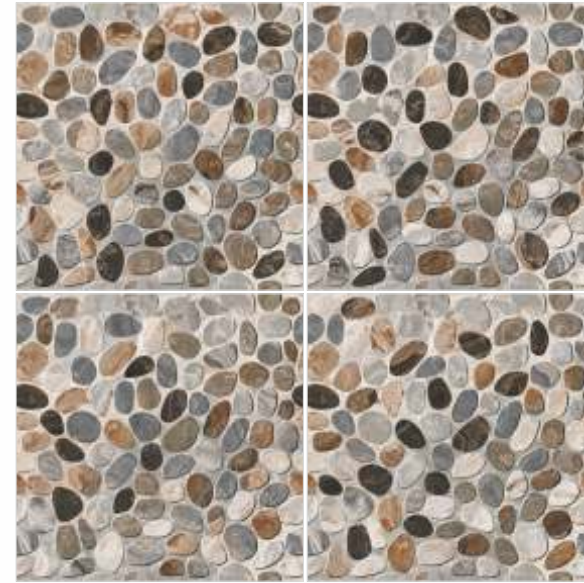

RD 76

OUTDOOR FLOOR TILES

Surface - Matt
Thickness - 11.7mm

Floor - RD 76
Size - 400x400mm

RD 78

RD 80

RD 82

RD 83