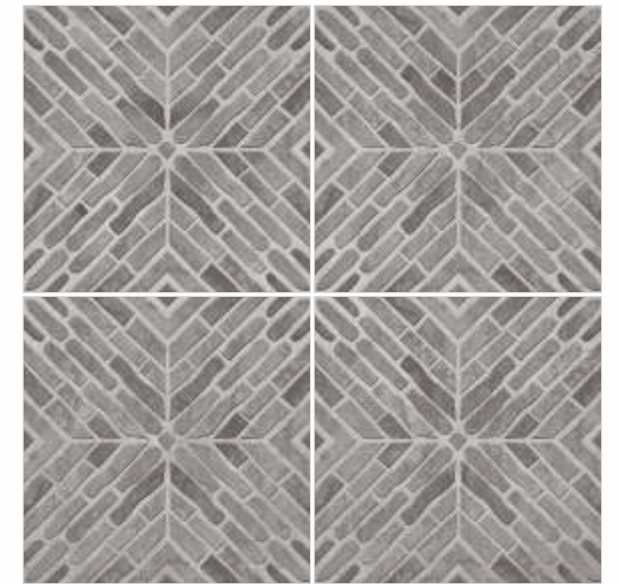

RD 15

OUTDOOR FLOOR TILES

Floor - RD 18
 Size - 400x400mm

RD 17

RD 18

RD 16

RD 19

OUTDOOR FLOOR TILES