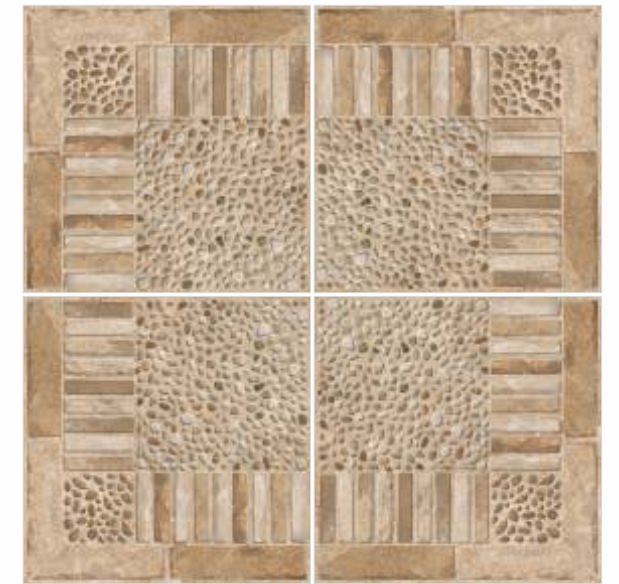

OUTDOOR FLOOR TILES