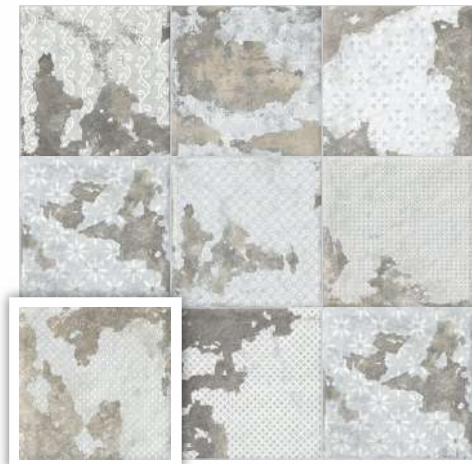

TINY TILES COLLECTION
RUSTONE SERIES

RUSTONE KOTA
DECOR   RANDOM-13