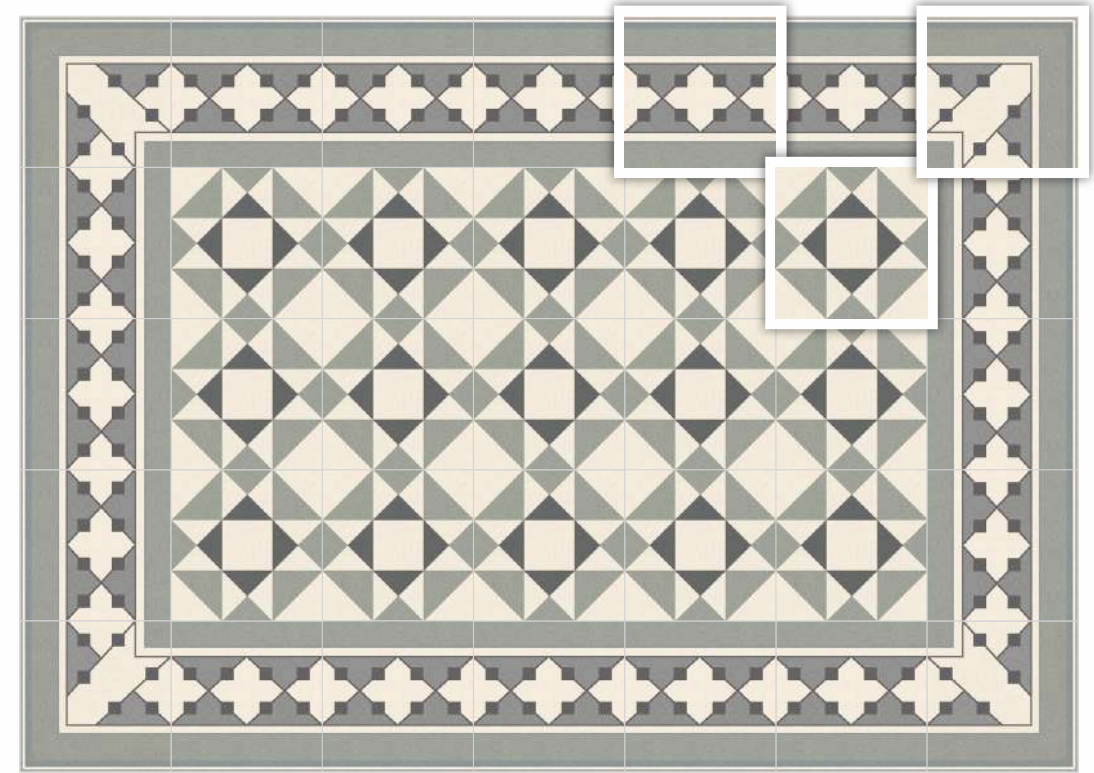

Floor **Garden Geo**
Size **198x198mm**
Surface **Matt**

Floor **Queen Mint**
Size **598x598mm**
Surface **Matt**

GARDEN GEO

Base, Border, Corner