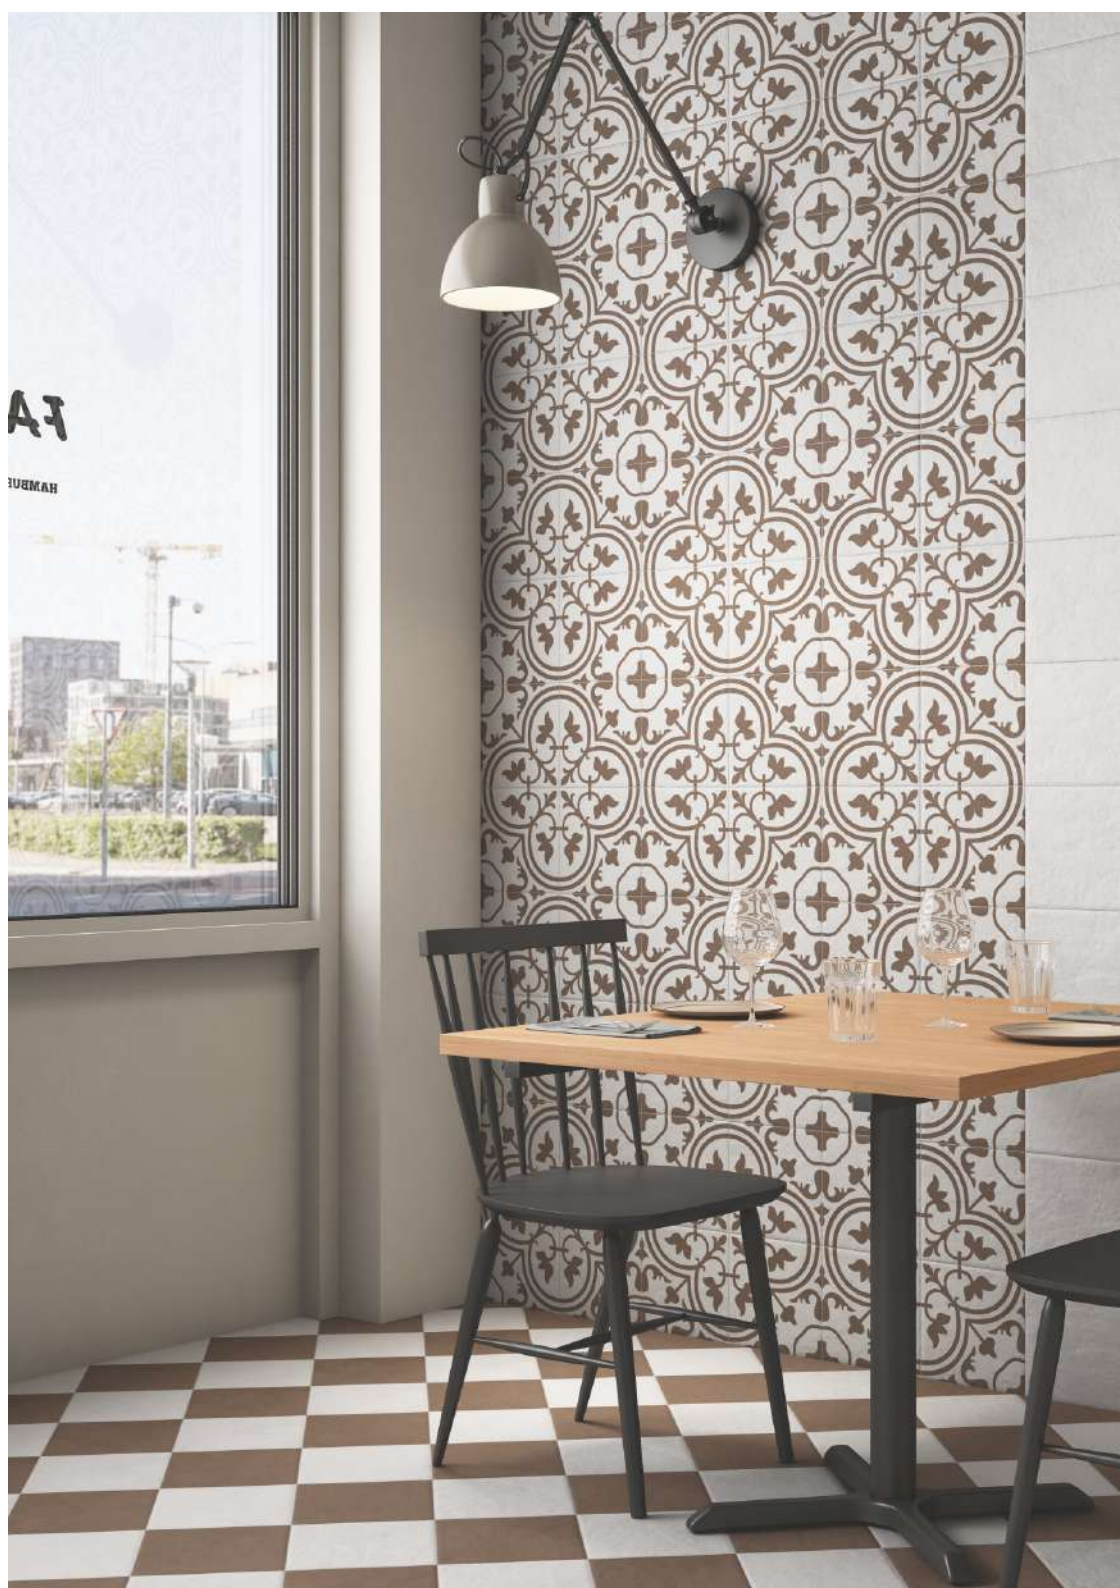

Scan for Virtual
360°

TINY TILES COLLECTION
NEO SERIES

Wall **Neo Bianco, Cocoa & Neo Cocoa Decor 2**
Size **198x198mm**
Surface **Matt**

Counter **Neo Cocoa Decor 1** Floor **Neo Bianco & Cocoa**
Size **198x198mm** Size **198x198mm**
Surface **Matt** Surface **Matt**