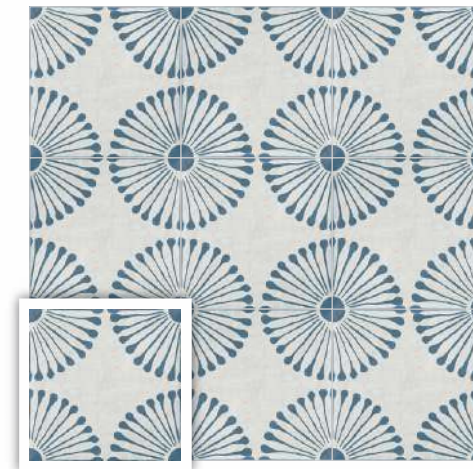

NEO BLUE DECOR 1