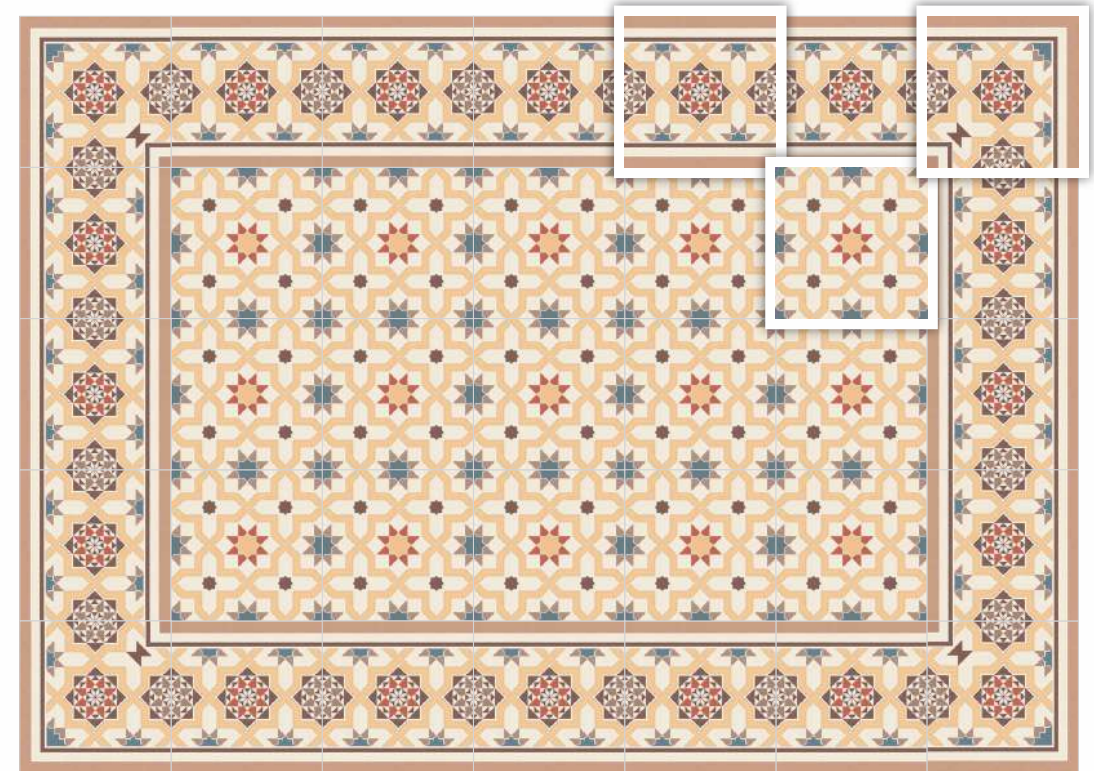

SOIL HERITAGE

Base, Border, Corner