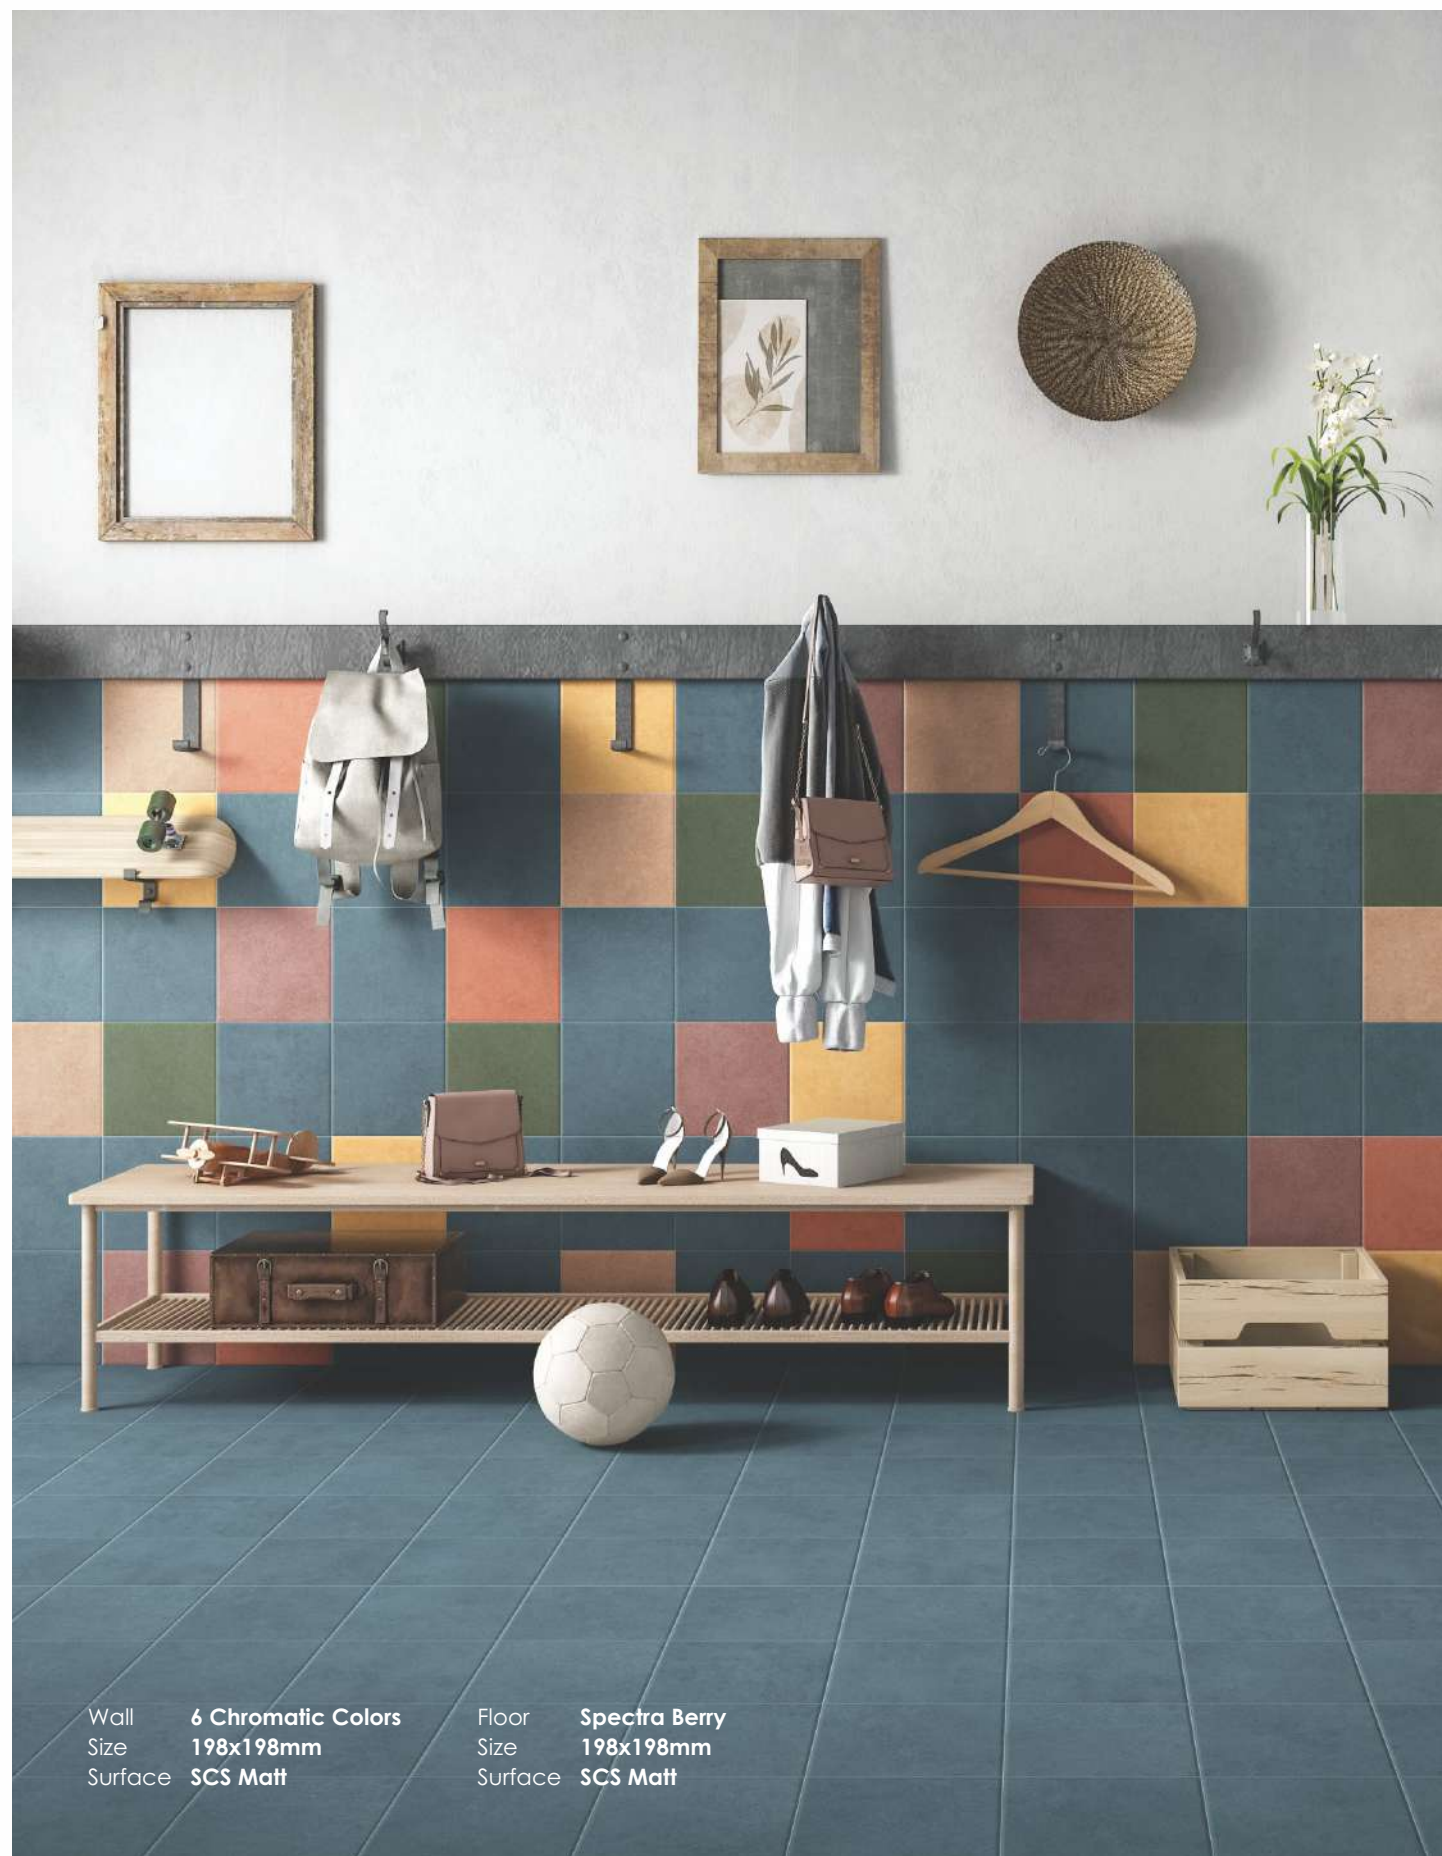

Wall **6 Chromatic Colors**
Size **198x198mm**
Surface **SCS Matt**

Floor **Spectra Berry**
Size **198x198mm**
Surface **SCS Matt**