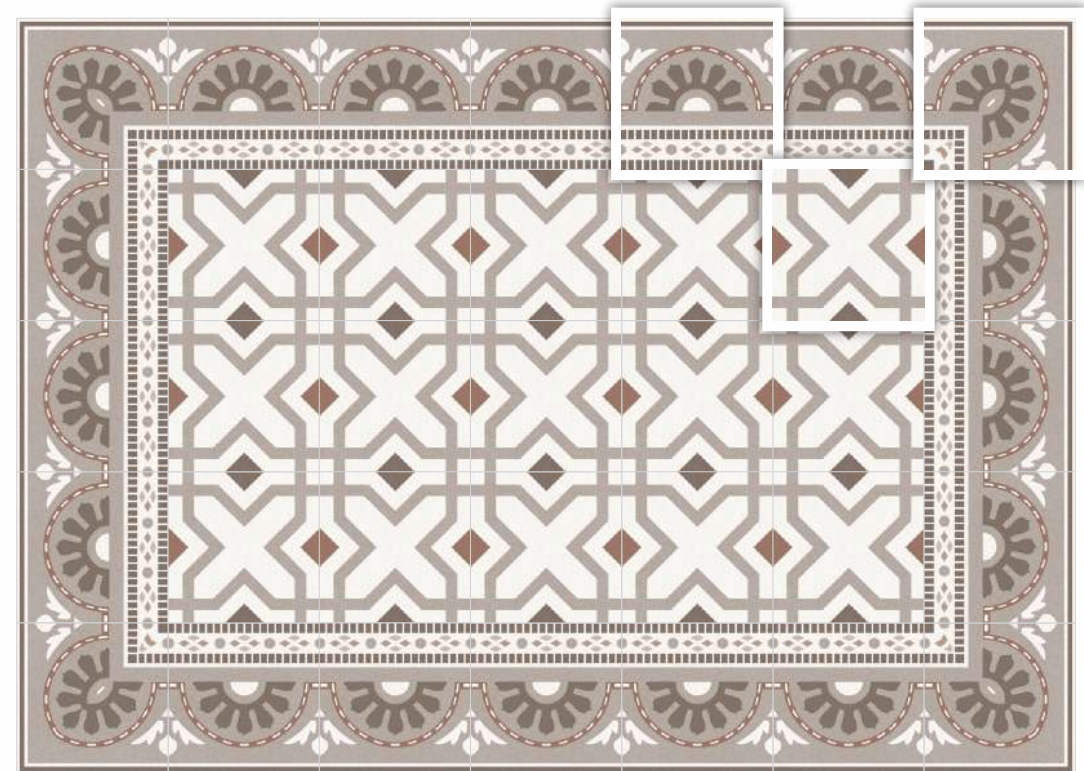

SOIL PETALS

Base, Border, Corner