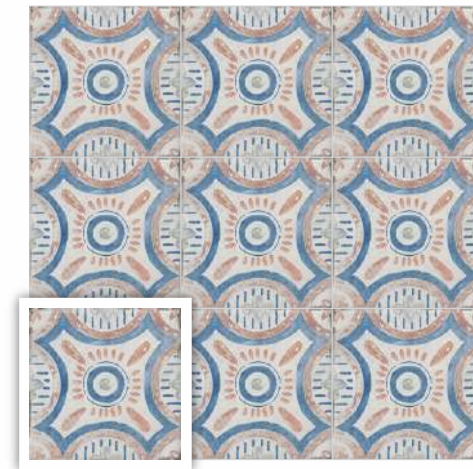

NEO NAVY DECOR 2