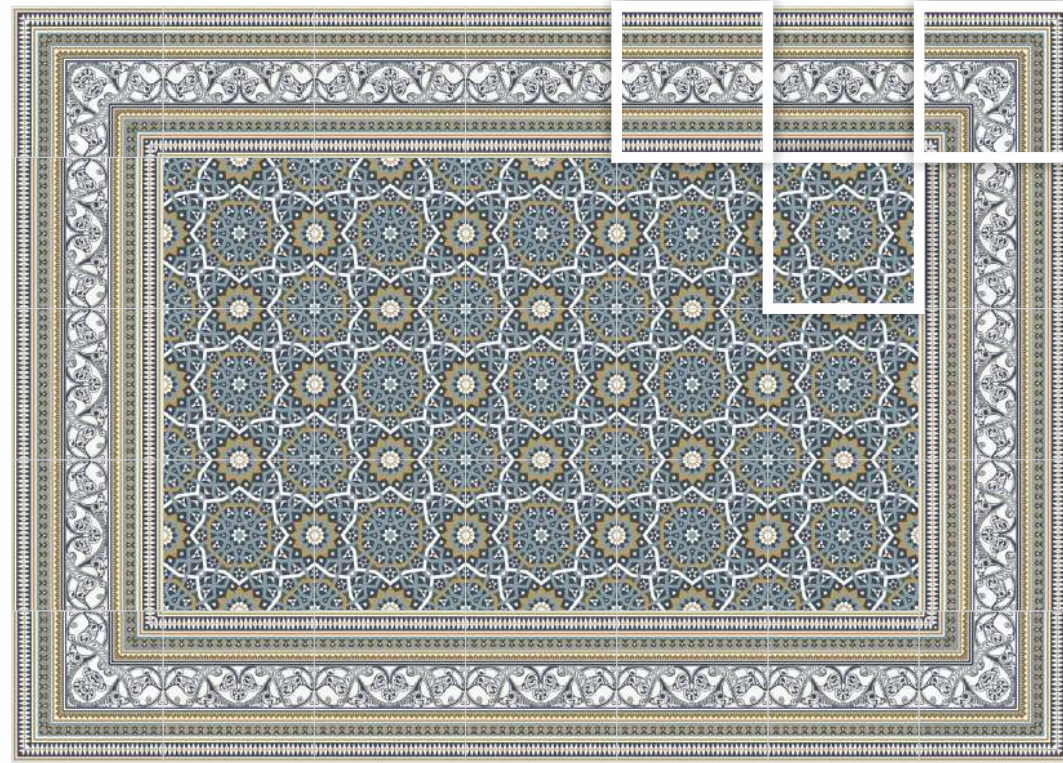

FOLK DIAMOND

Base, Border, Corner