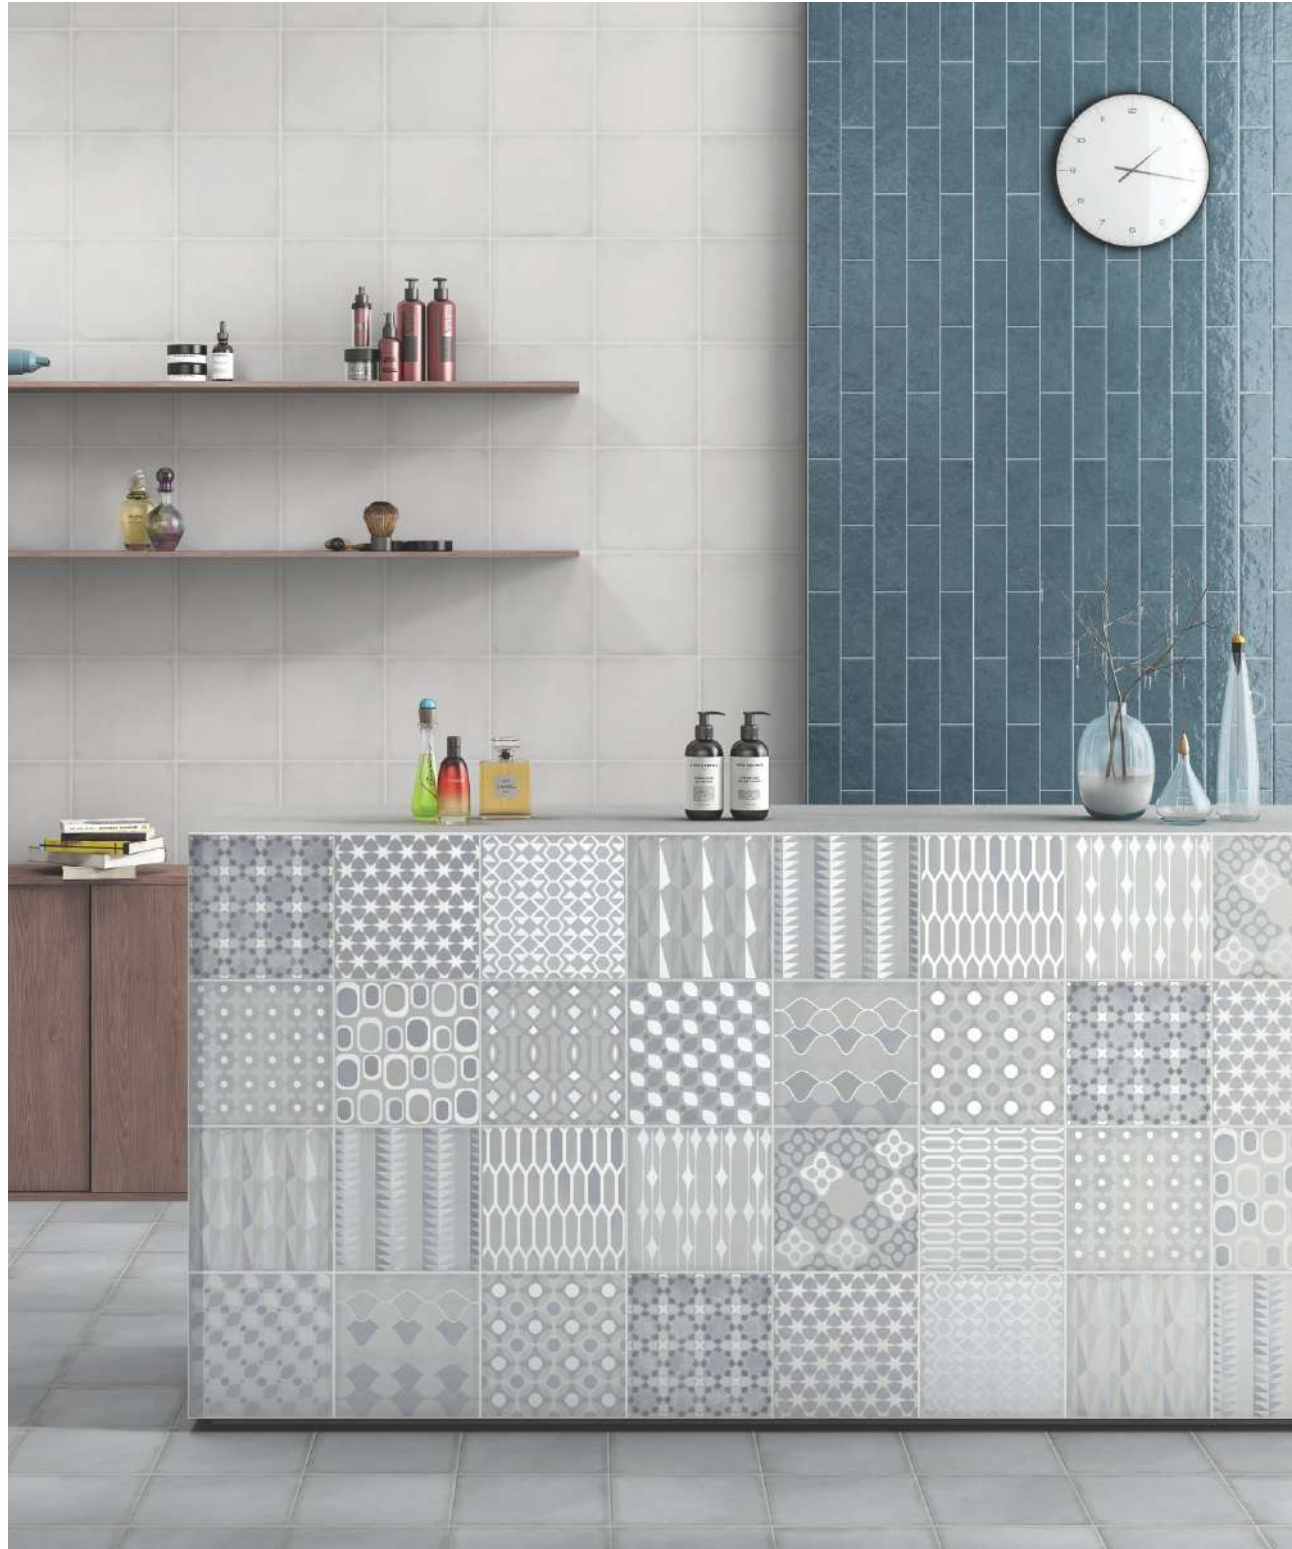

TINY TILES COLLECTION
MORTA SERIES

Wall **Morta Silver**
Size **198x198mm**
Surface **Matt**

Wall **Spectra Berry**
Size **58x250mm**
Surface **Glossy**

Table **Morta Silver Decor**
Size **198x198mm**
Surface **Matt Carving**

Floor **Morta Slate**
Size **198x198mm**
Surface **Matt**