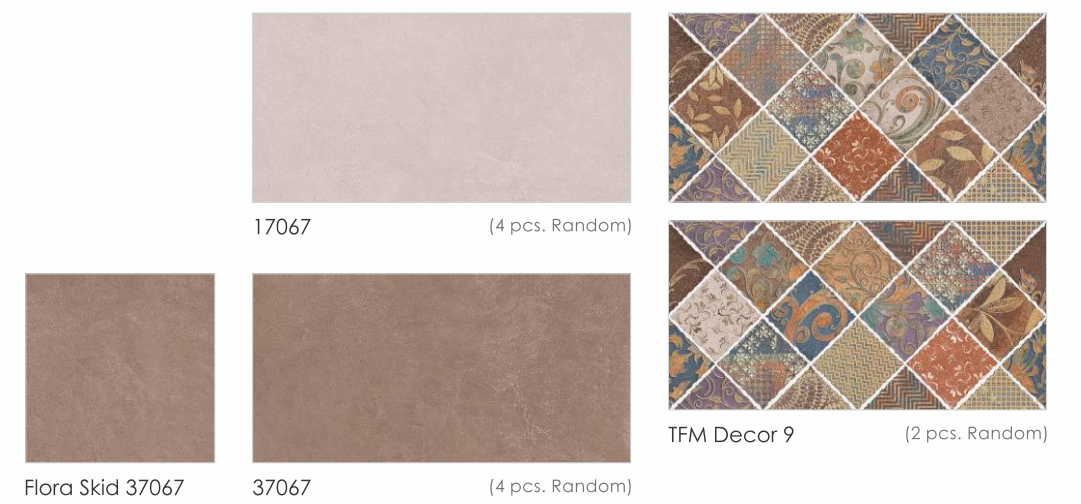

Create a space you never want to leave with simple patterns and designs of tiles.

Wall Tiles Collection

SURFACE:
Matt

300x600mm

Unique Feel

Install tiles that give your space a unique look with its colours and designs.