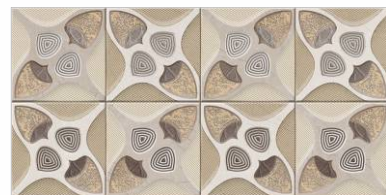

(5 pcs. Random)

TFG Decor 5