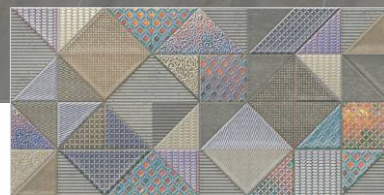

TFG Decor 7 (2 pcs. Random)