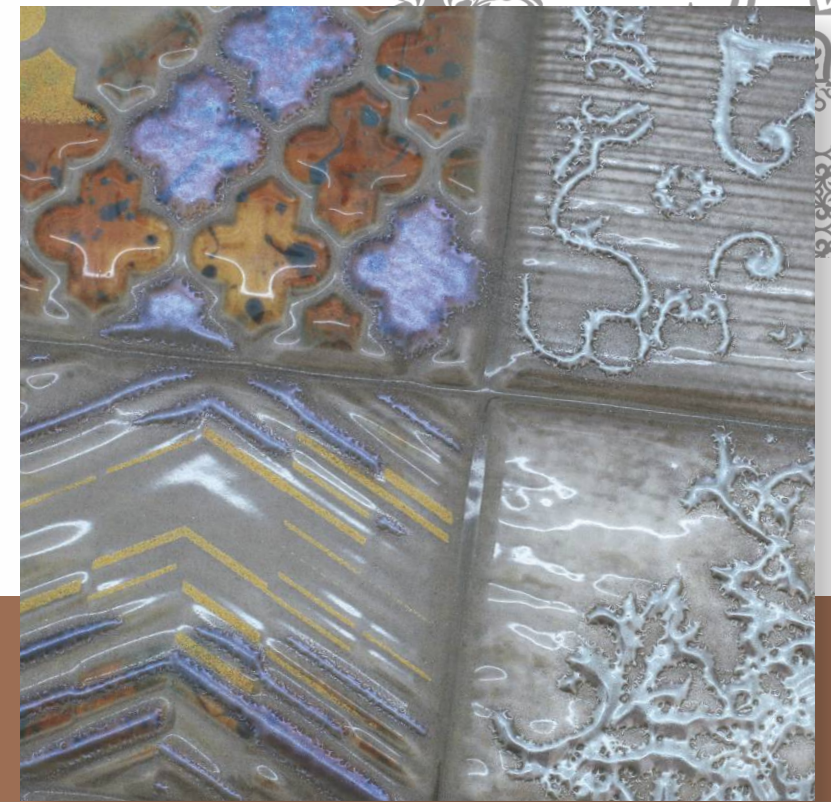

Spectacular Decor

Create a spectacular view for your space with attractive designs of glossy wall tiles.

Wall Tiles Collection

SURFACE:
Glossy

300x600mm