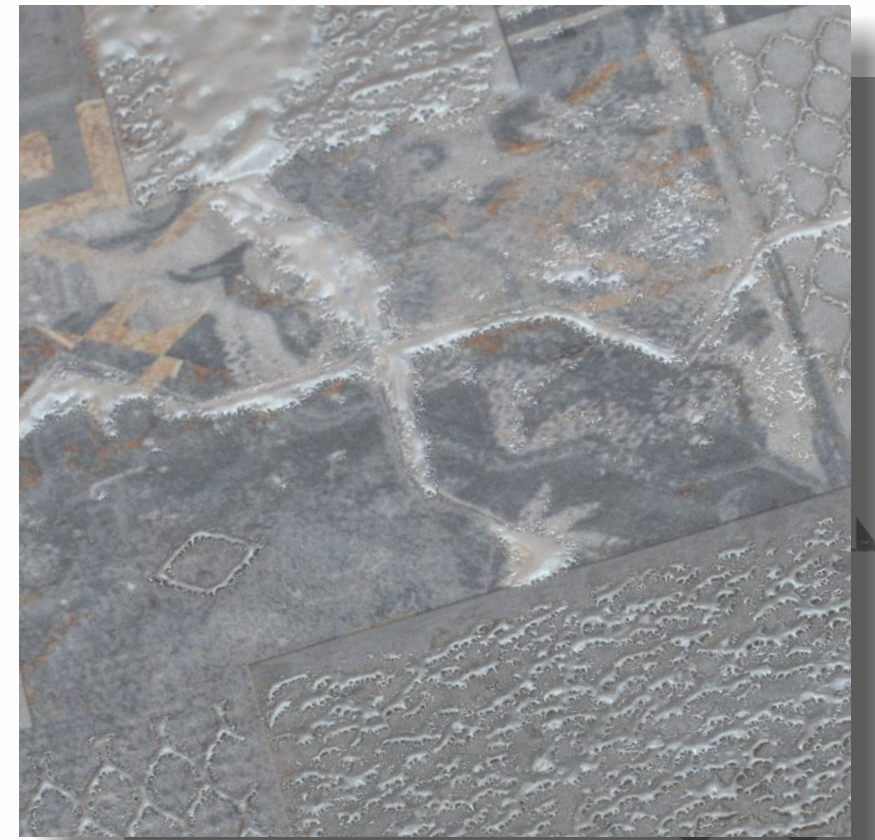

Bold Charm

Bold designs of matt tiles for stylish decor for your space.

Wall Tiles Collection

SURFACE:
Matt

300x600mm