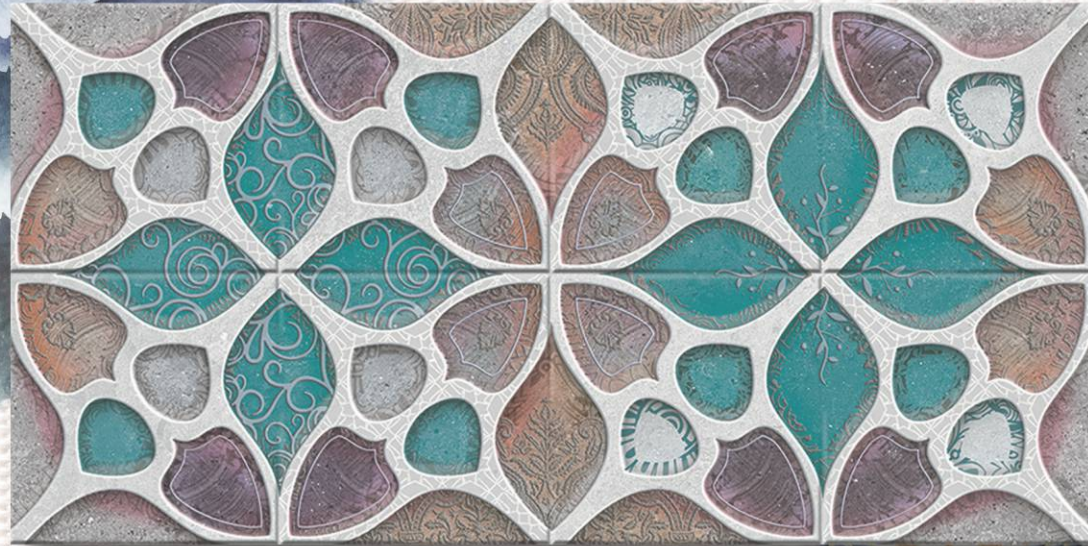

GLOSSY FINISH