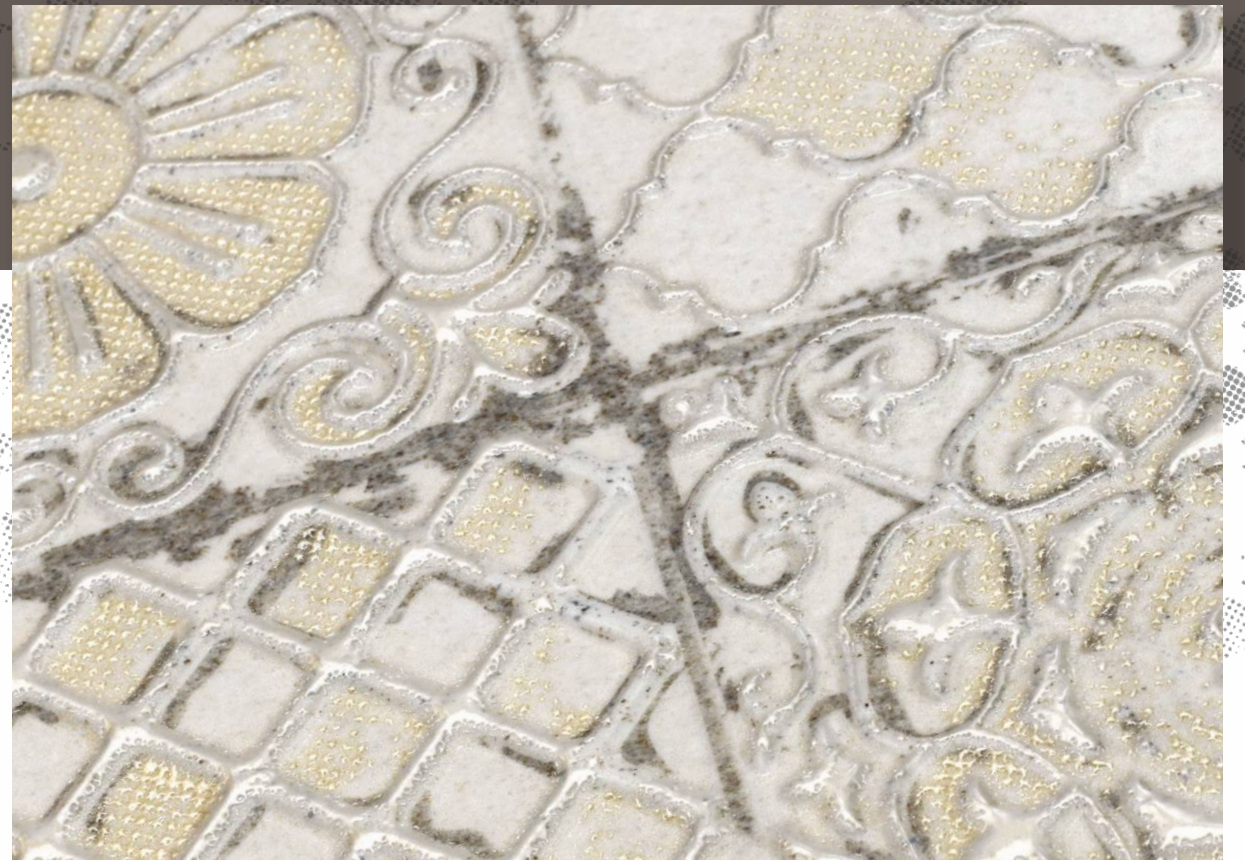

Regal Style

Decorate your space with beautiful designs of tiles that add a regal charm to your space.

TFG Decor 1 (2 pcs. Random)

Wall Tiles Collection

SURFACE:
Glossy

300x600mm