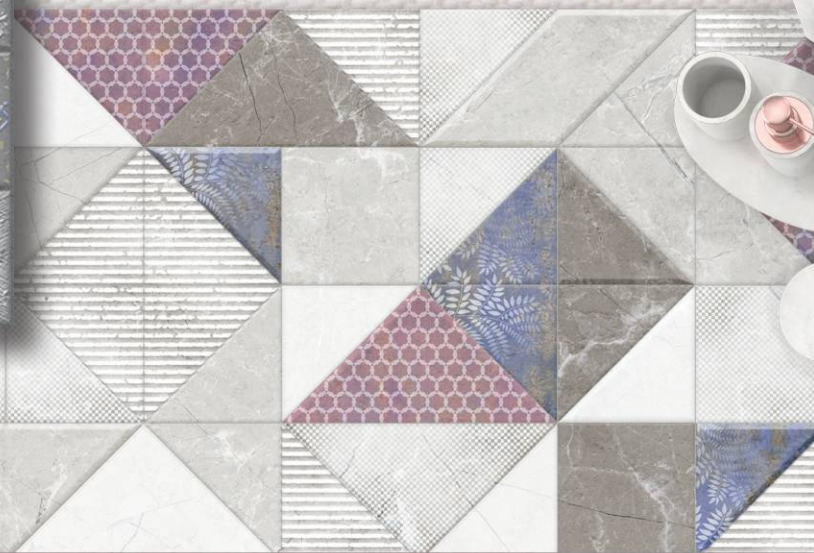

GLOSSY FINISH