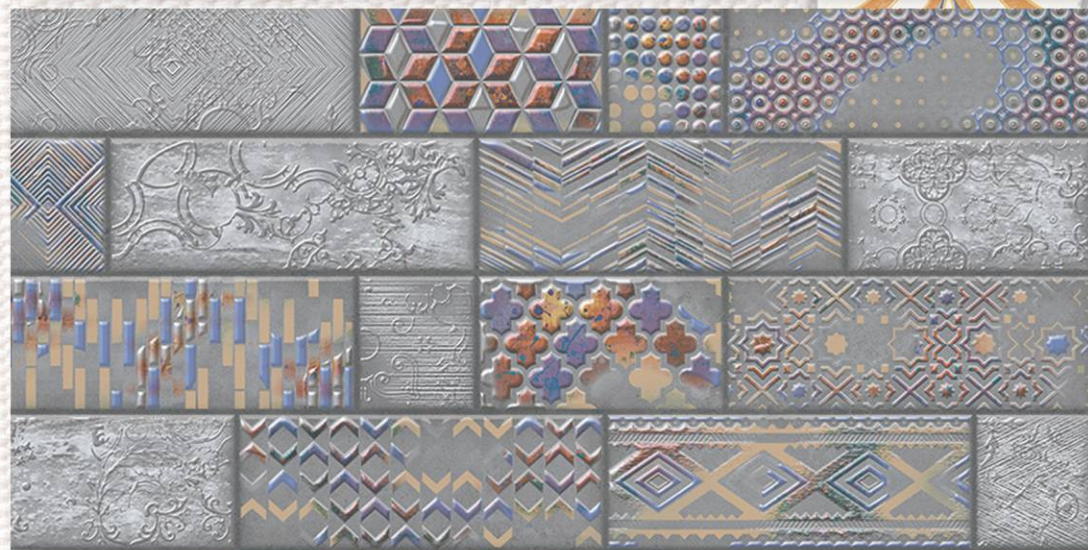

GLOSSY FINISH