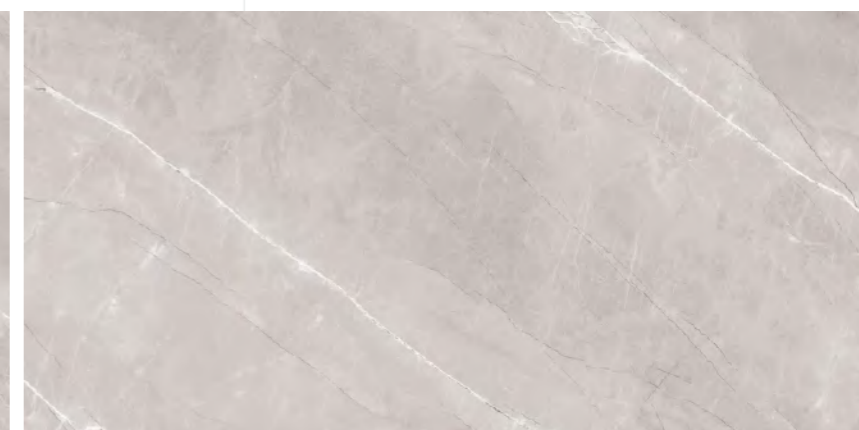

ROCK BIG ARMANI GREY

**800x1600 mm
Carving**

04 - Random

Touch for Virtual
360°