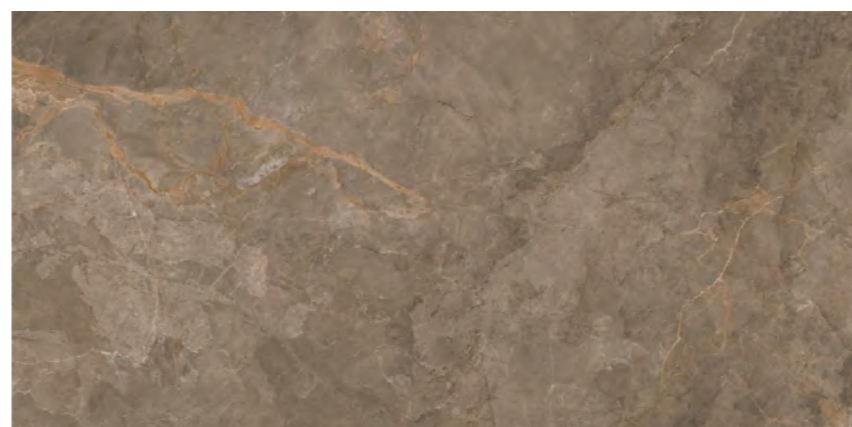

ROCK SCOTCHY COPPER

**800x1600 mm
Carving**

04 - Random

Touch for Virtual