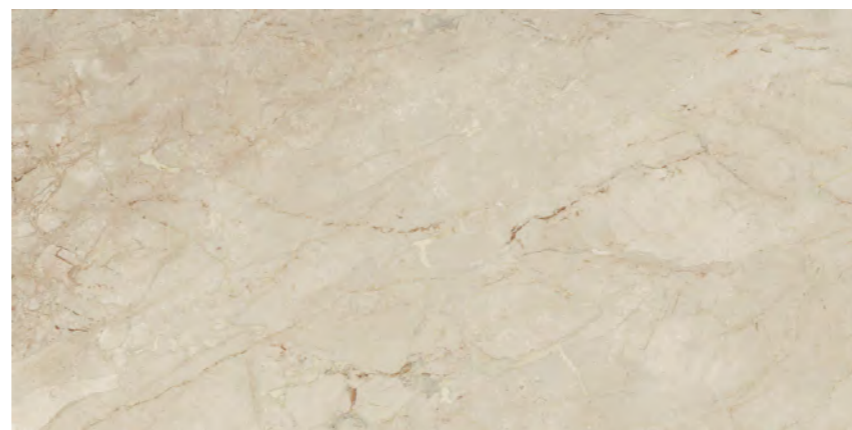

ROCK ***PISTA NATURAL***

800x1600 mm
Carving

04 - Random

Touch for Virtual
360°