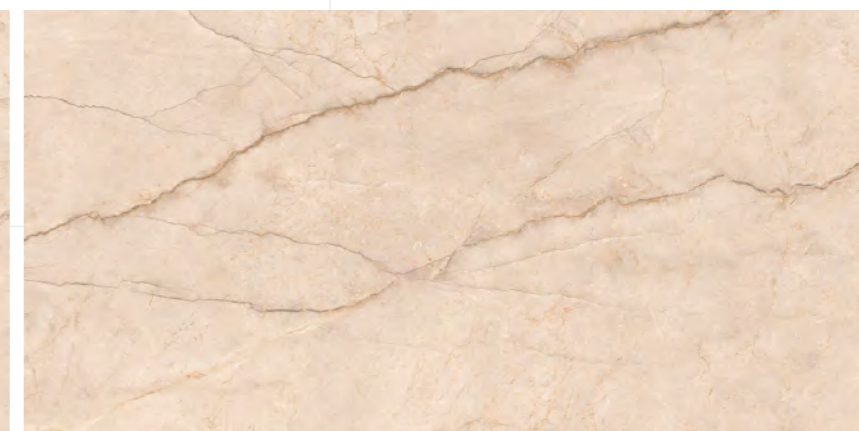

ROCK **LITHOS BEIGE**

800x1600 mm
Carving

04 - Random

Touch for Virtual
360°