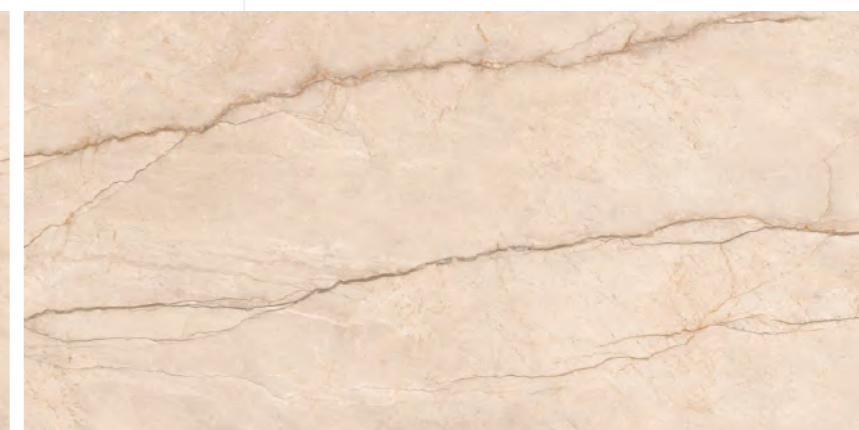

ROCK **LITHOS BEIGE**

800x1600 mm
Carving

04 - Random

Touch for Virtual
360°