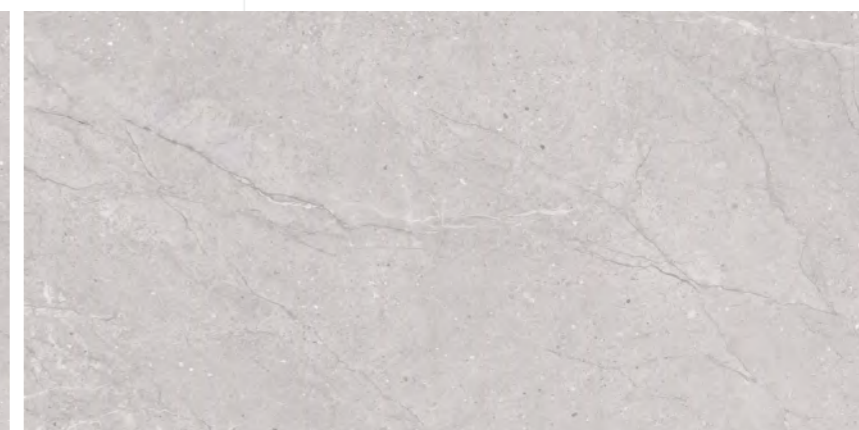

ROCK MOLENOS GREY

800x1600 mm
Carving

04 - Random

Touch for Virtual