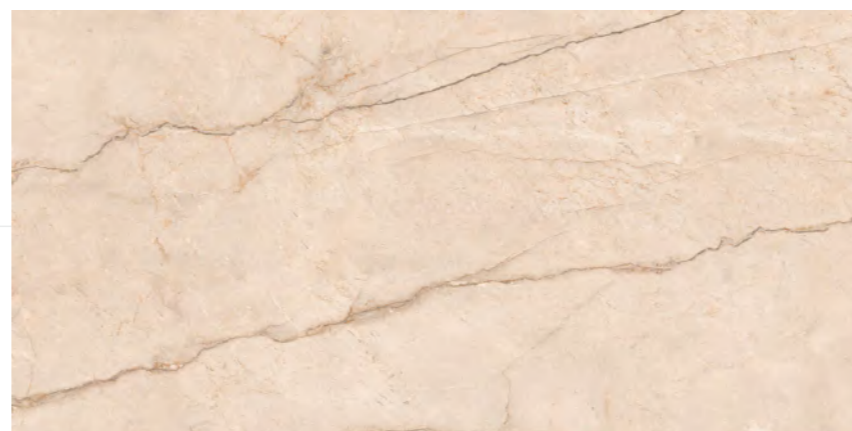

ROCK **LITHOS BEIGE**

800x1600 mm
Carving

04 - Random

Touch for Virtual
360°