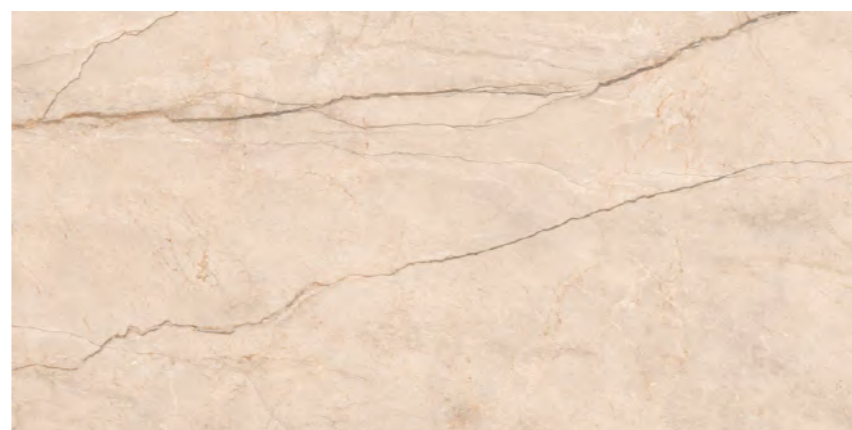

ROCK **LITHOS BEIGE**

800x1600 mm
Carving

04 - Random

Touch for Virtual
360°