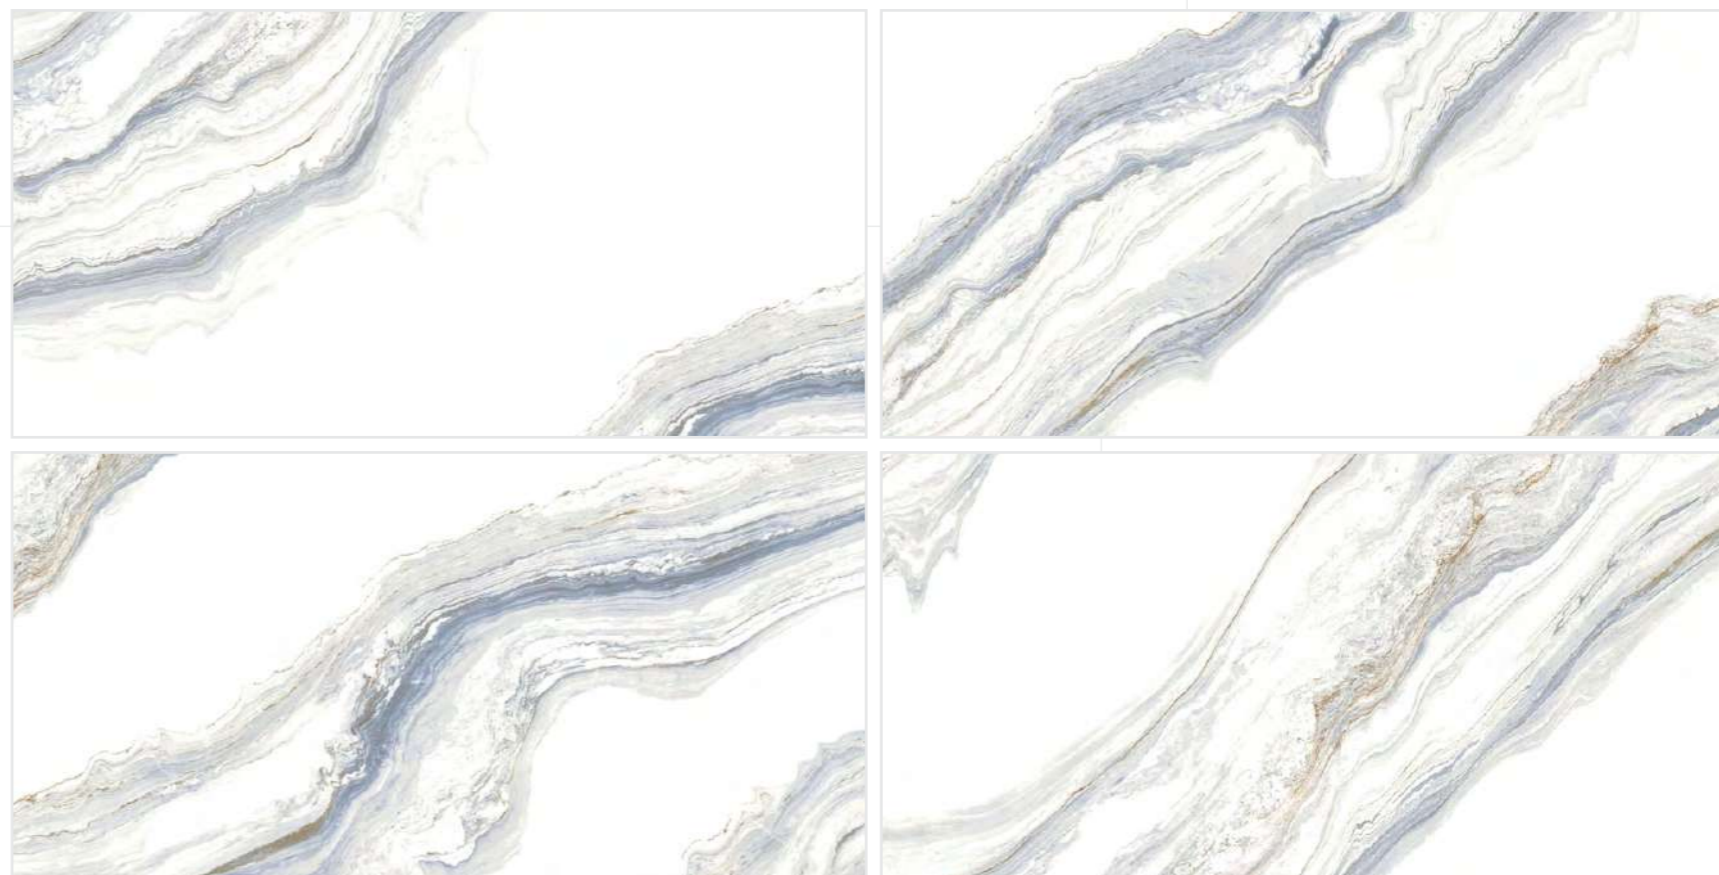

ROCK CANVAS BLUE

**800x1600 mm
Carving**

04 - Random

Touch for Virtual
360°