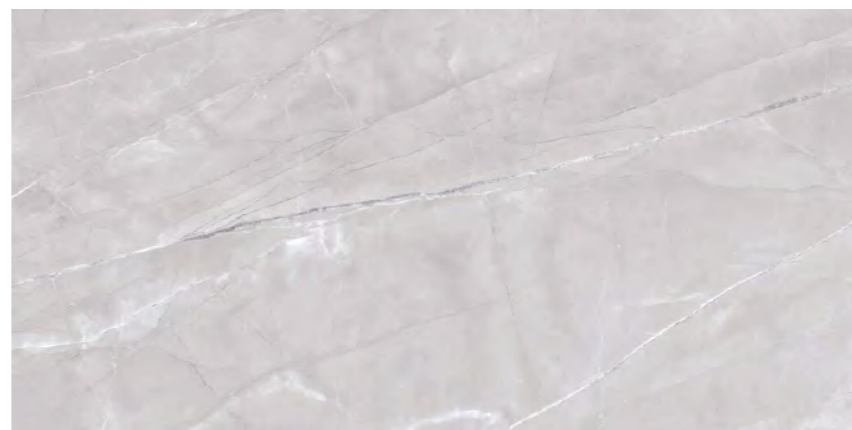

ROCK AMANI GREY

**800x1600 mm
Carving**

04 - Random

Touch for Virtual