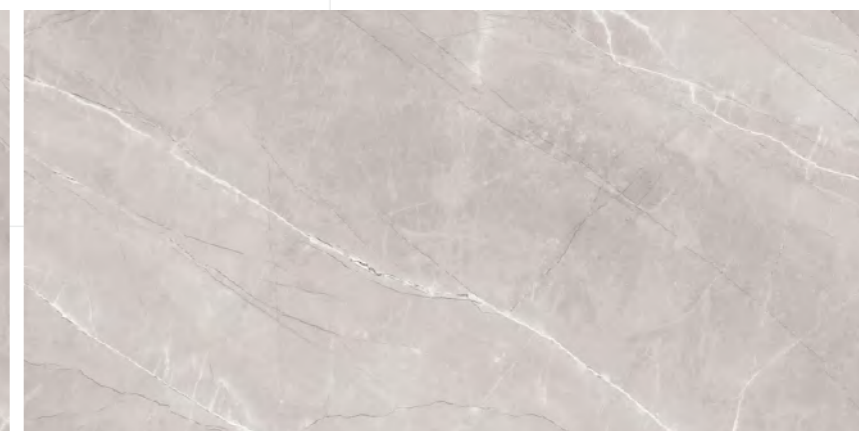

ROCK BIG ARMANI GREY

**800x1600 mm
Carving**

04 - Random

Touch for Virtual
360°