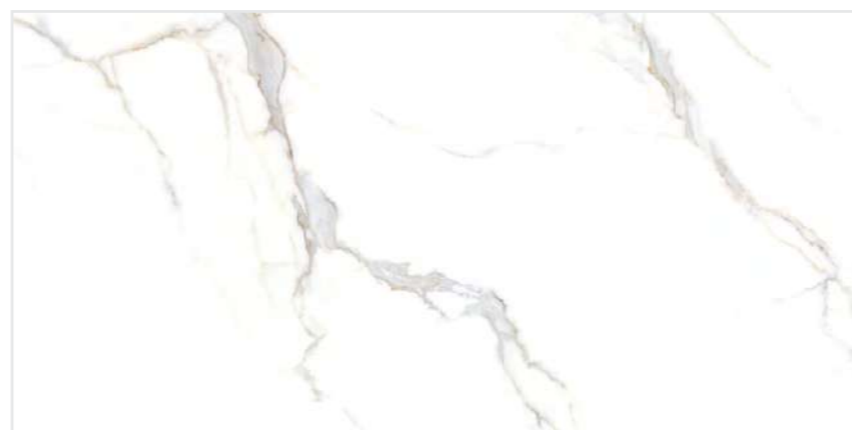

ROCK STATUARIO NEX

**800x1600 mm
Carving**

04 - Random

Touch for Virtual
360°