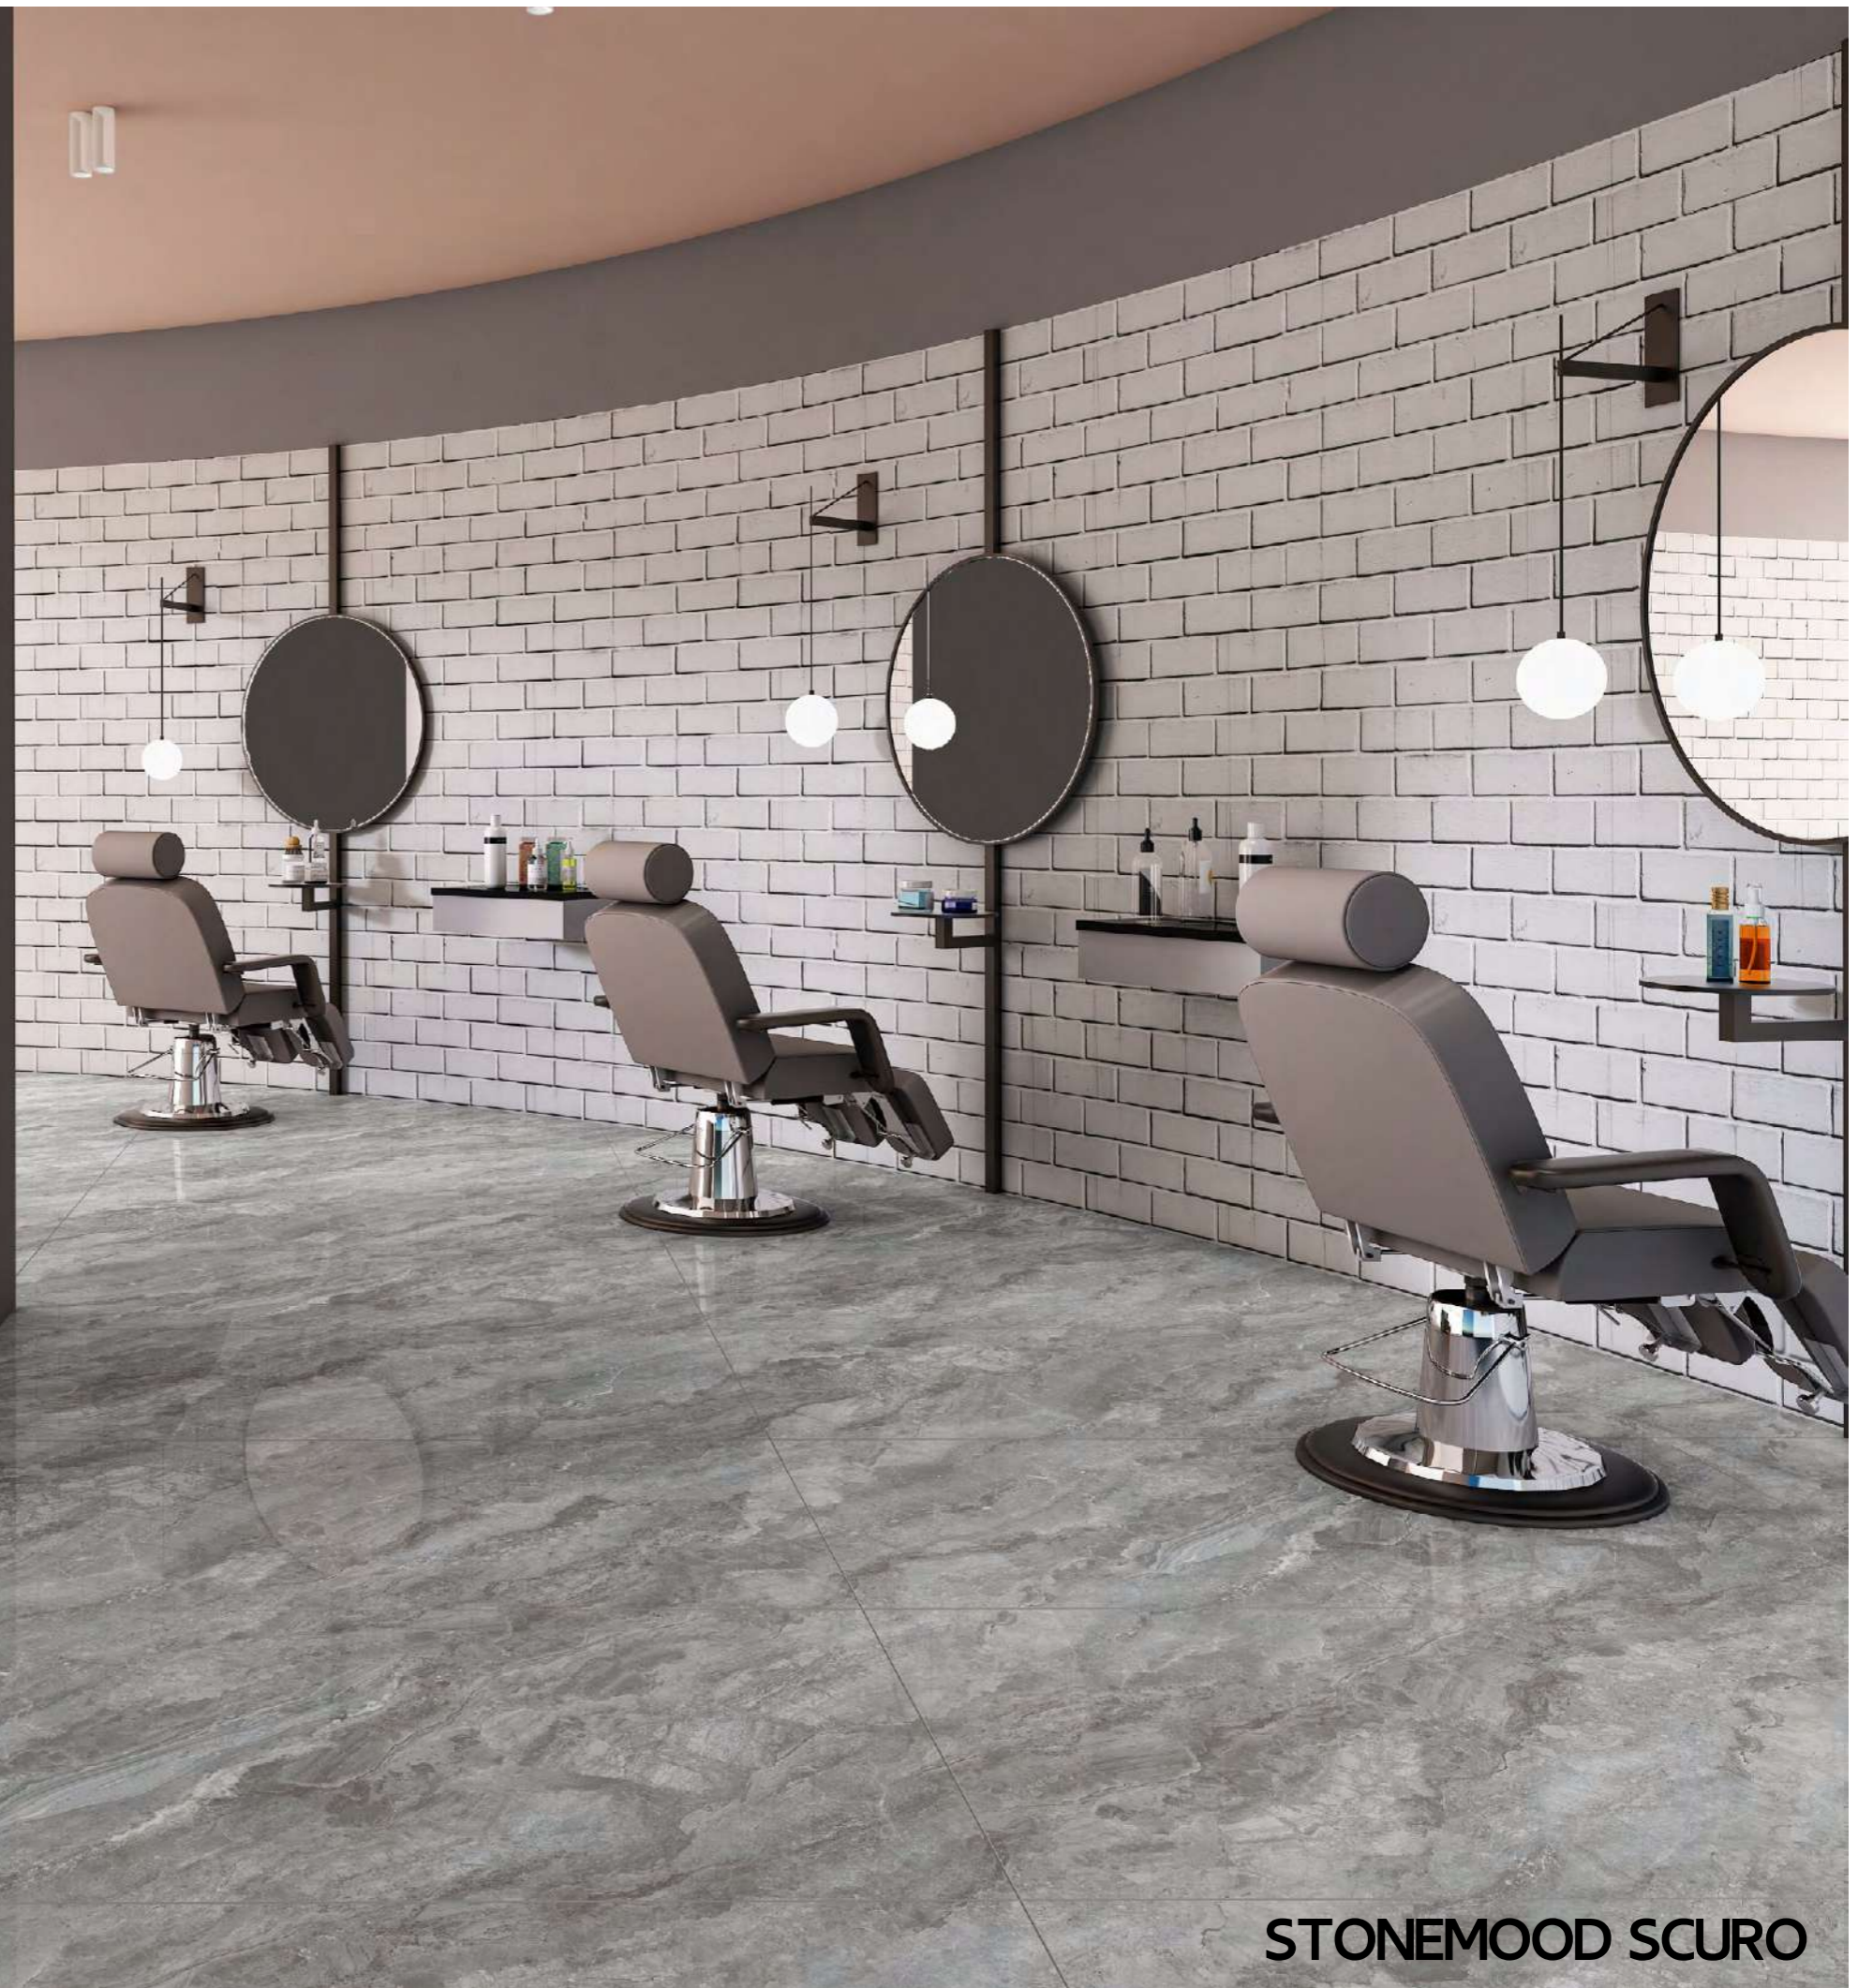

Blush
MAKEUP & BEAUTY

STONEMOOD SCURO