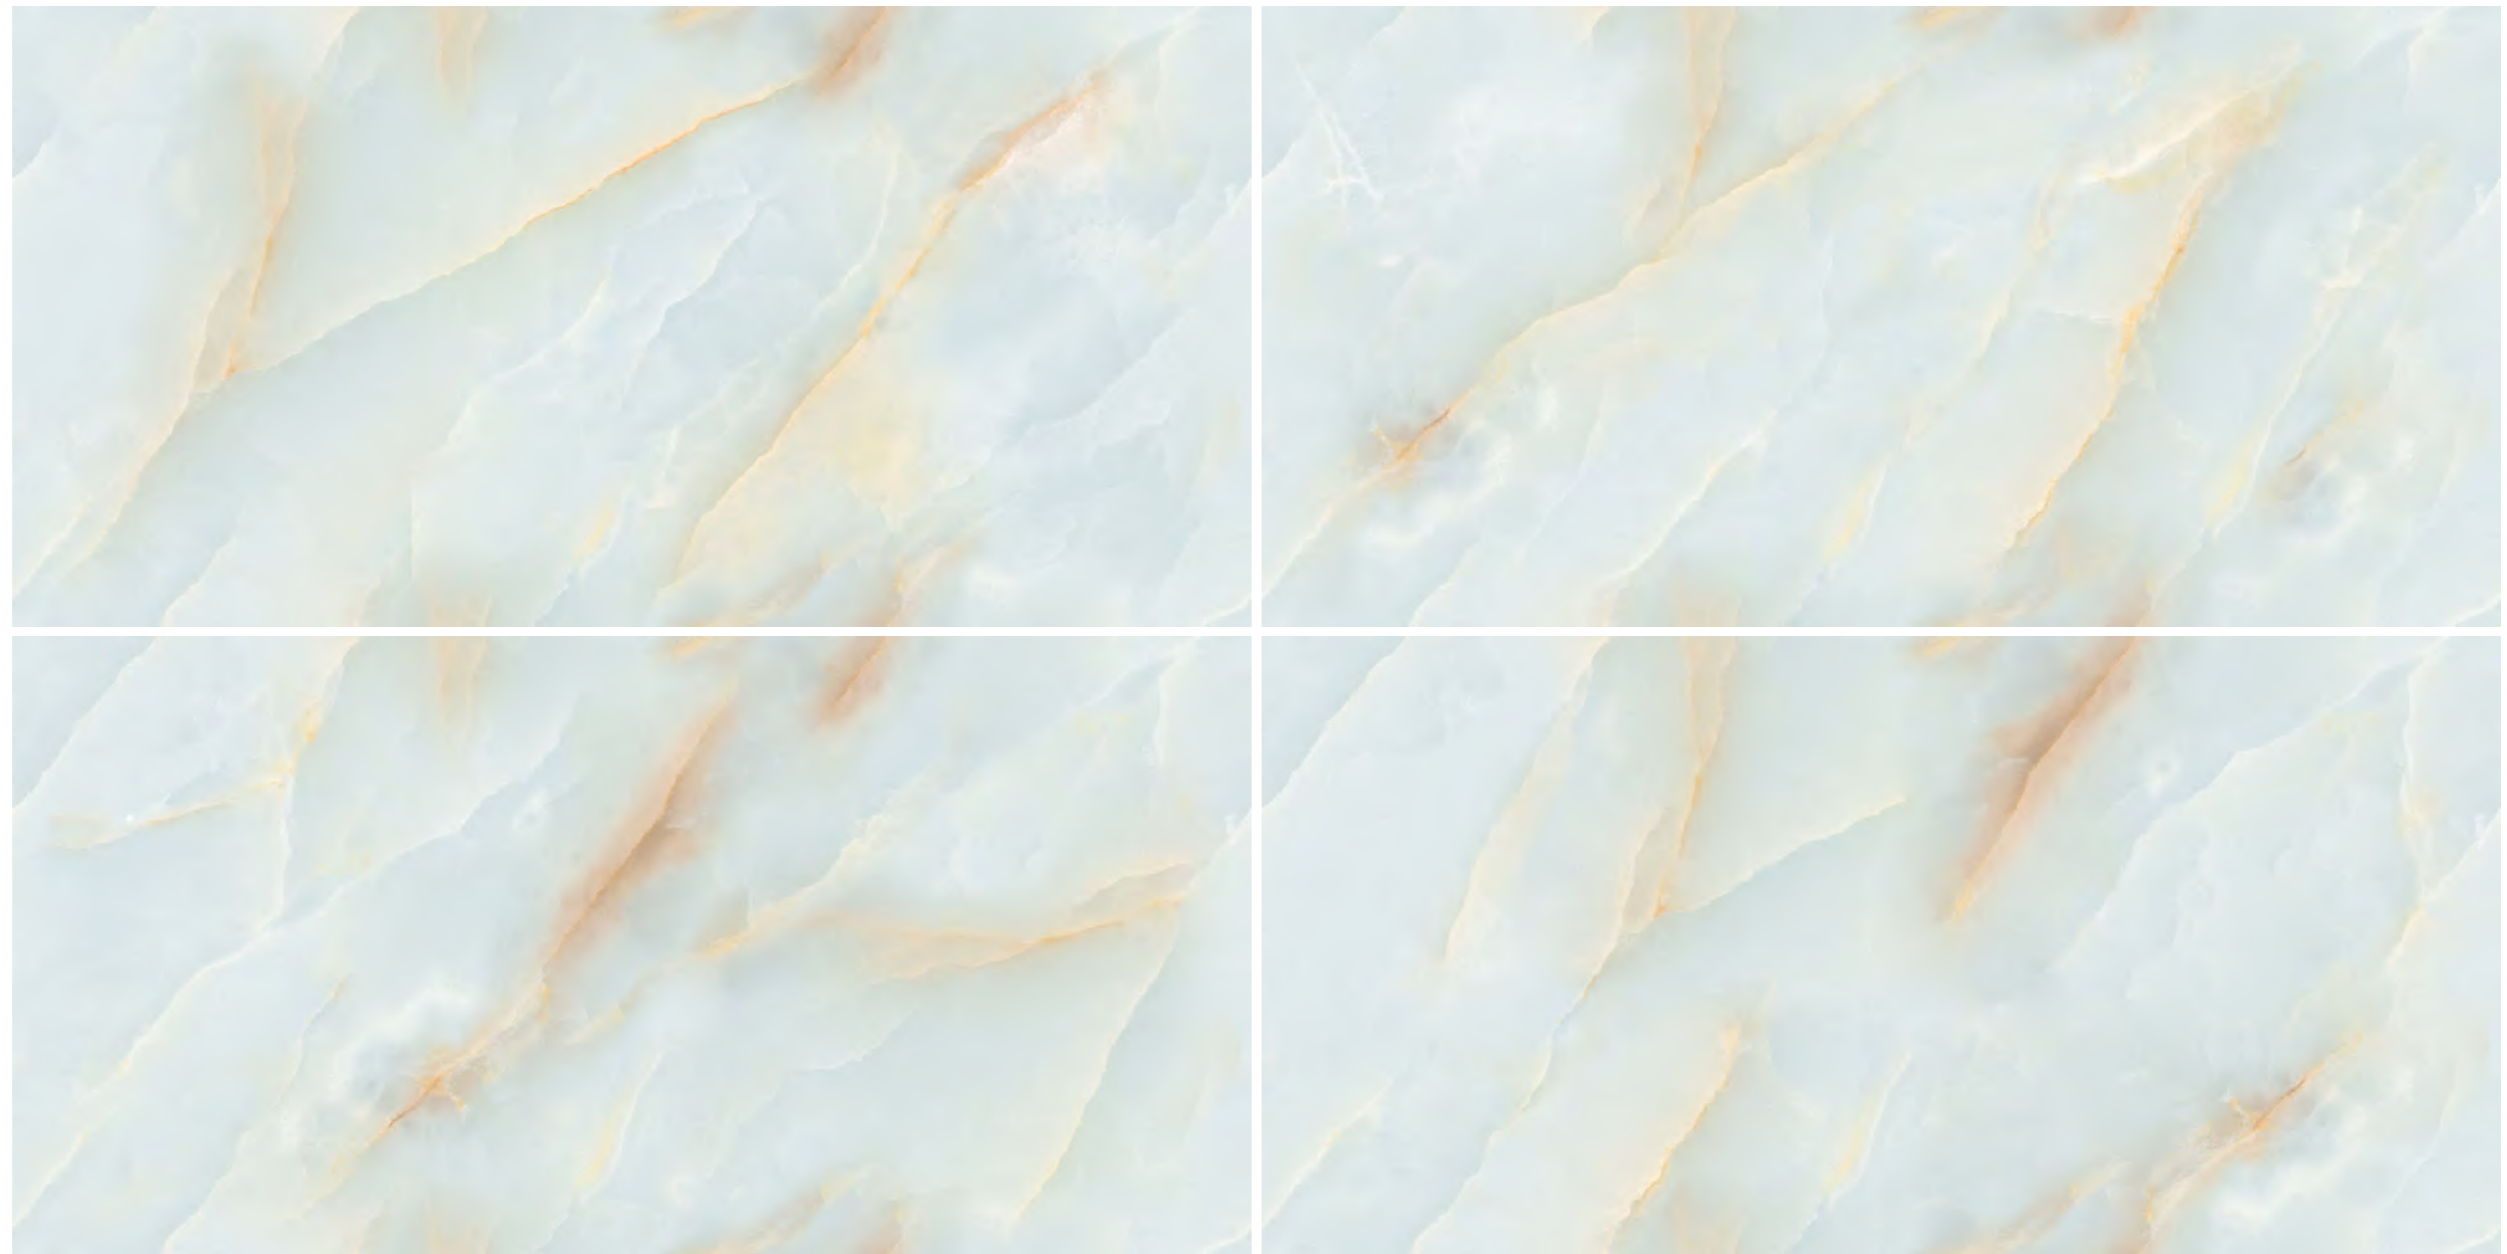

ONICE CIELO

Size :
800x1600mm

Finish :
Glossy-Endless

Thickness :
09mm

Random :
04