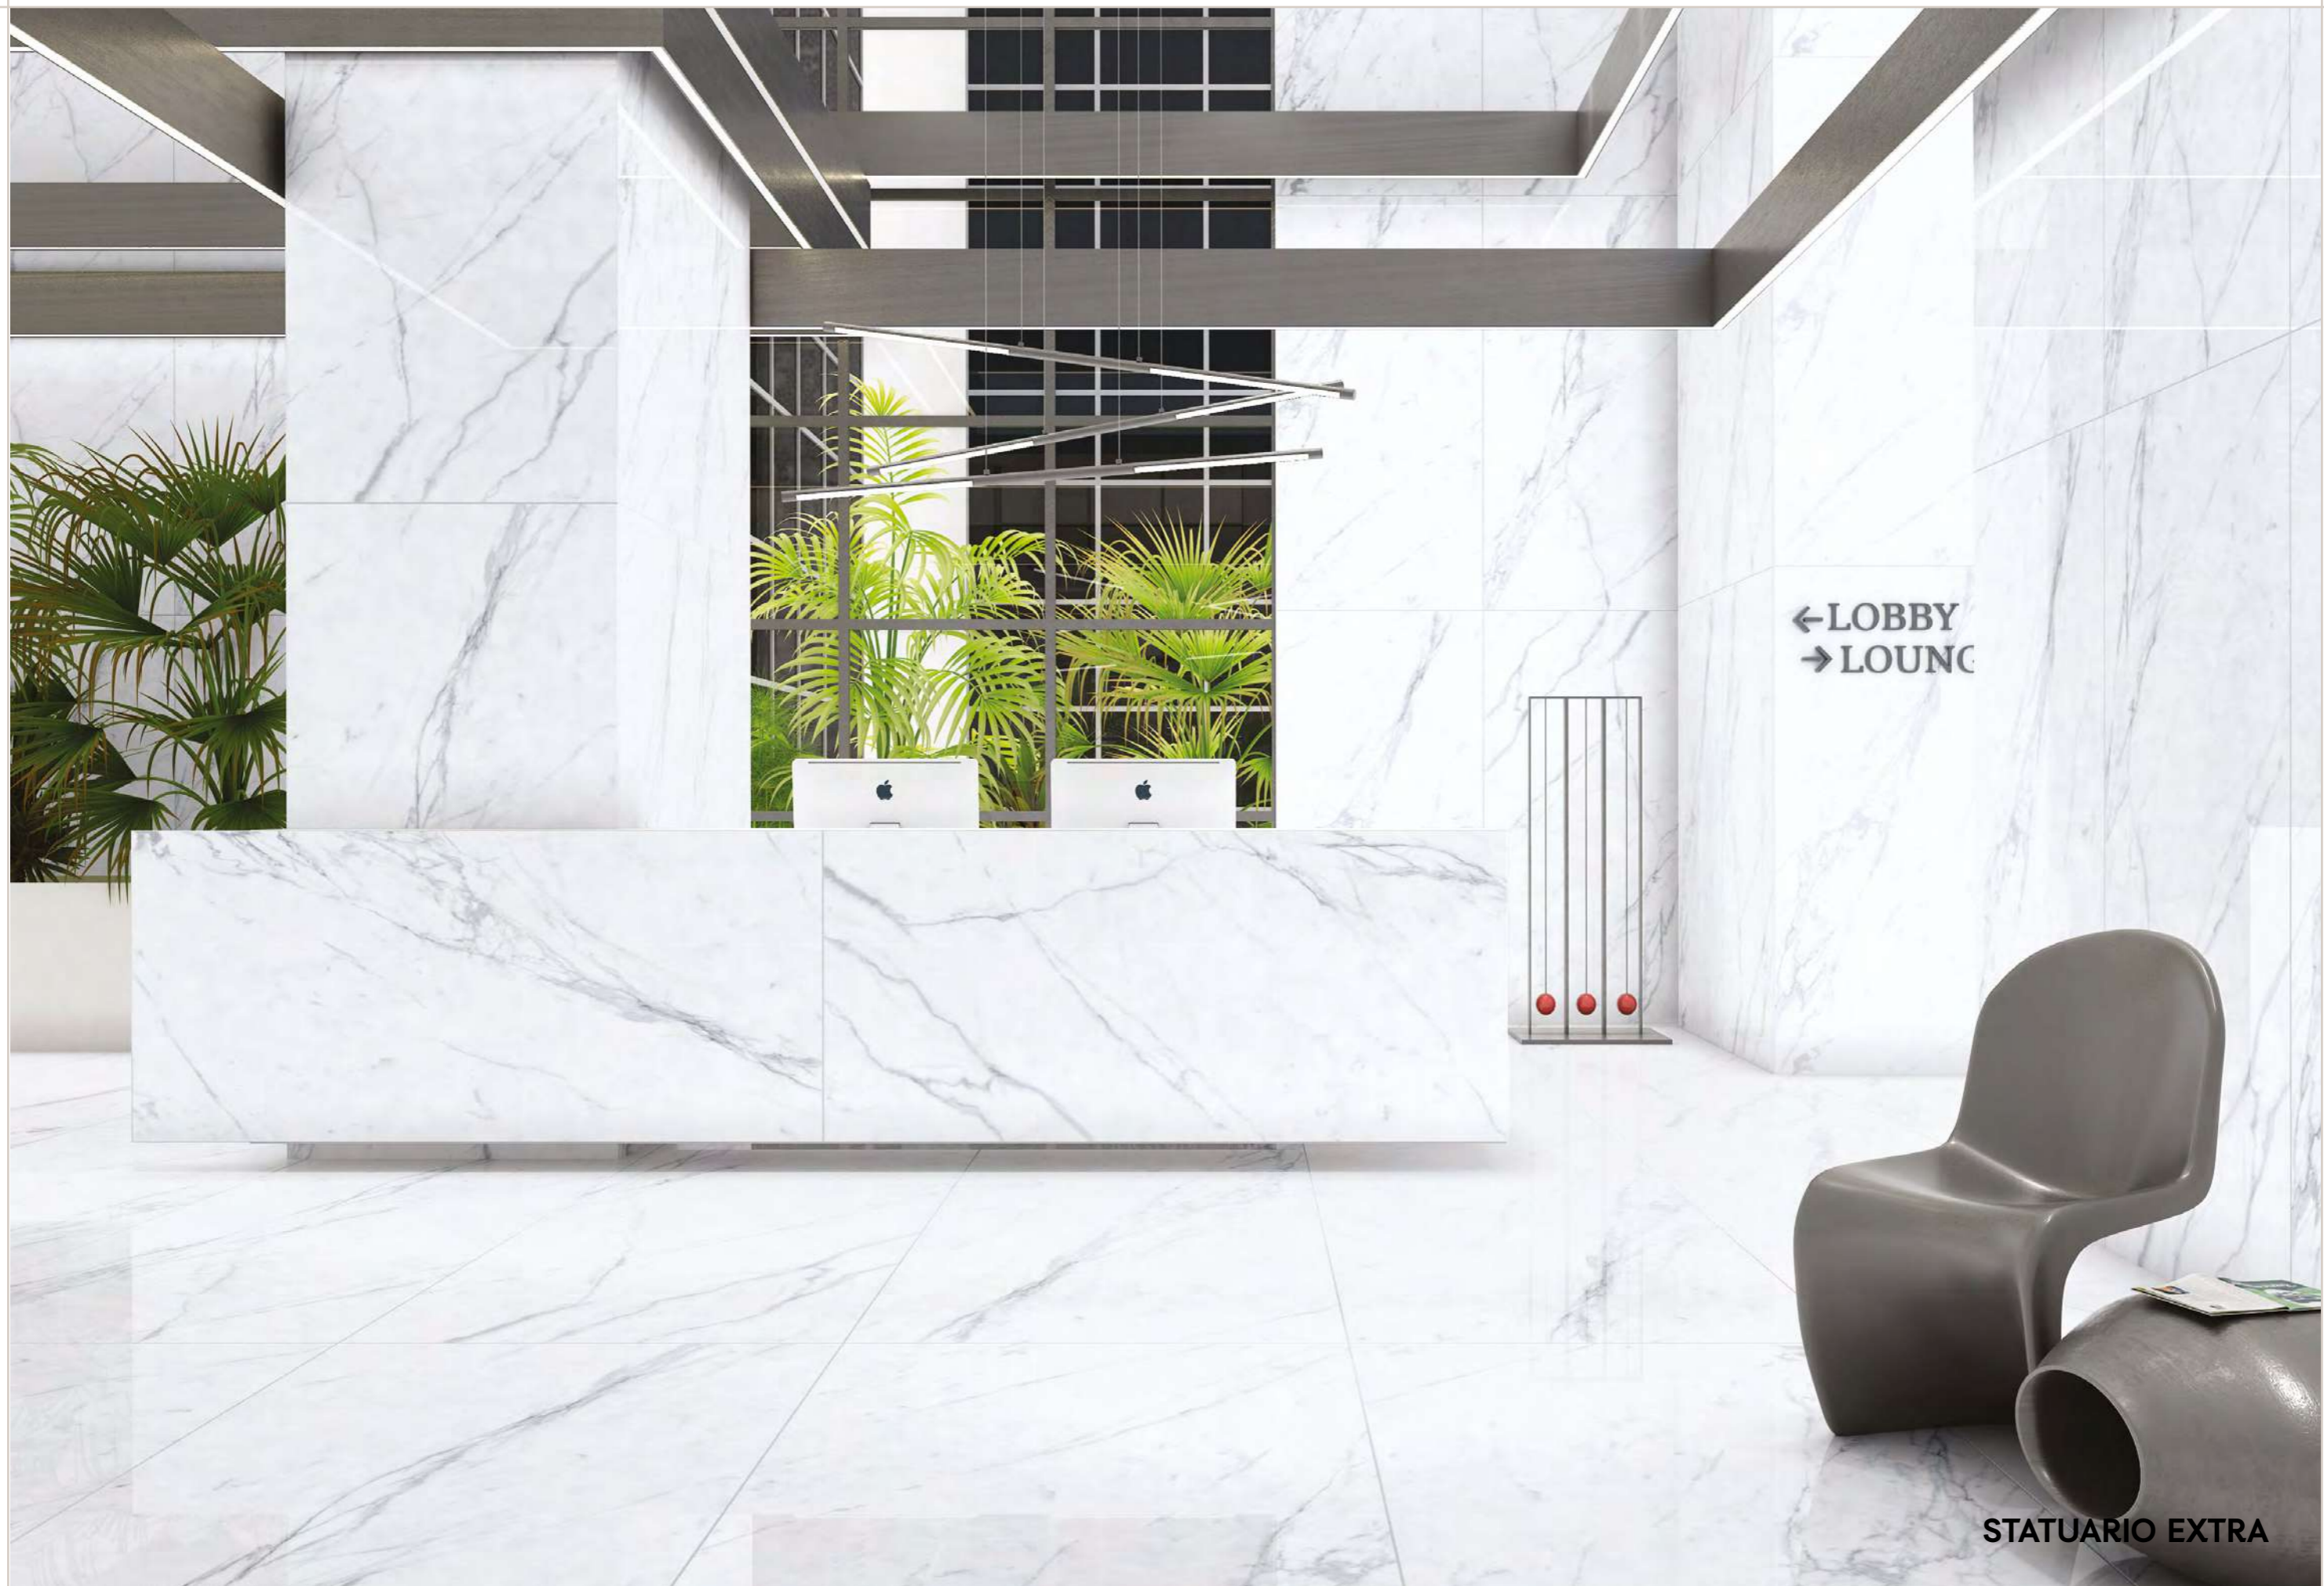

# STATUARIO NEX

Size:  
800x1600mm

Finish:  
Glossy

Thickness:  
9mm

Random:  
04

← LOBBY  
→ LOUNGE

STATUARIO EXTRA

**BOFFO**<sup>®</sup>  
— ADORABLE SURFACES —