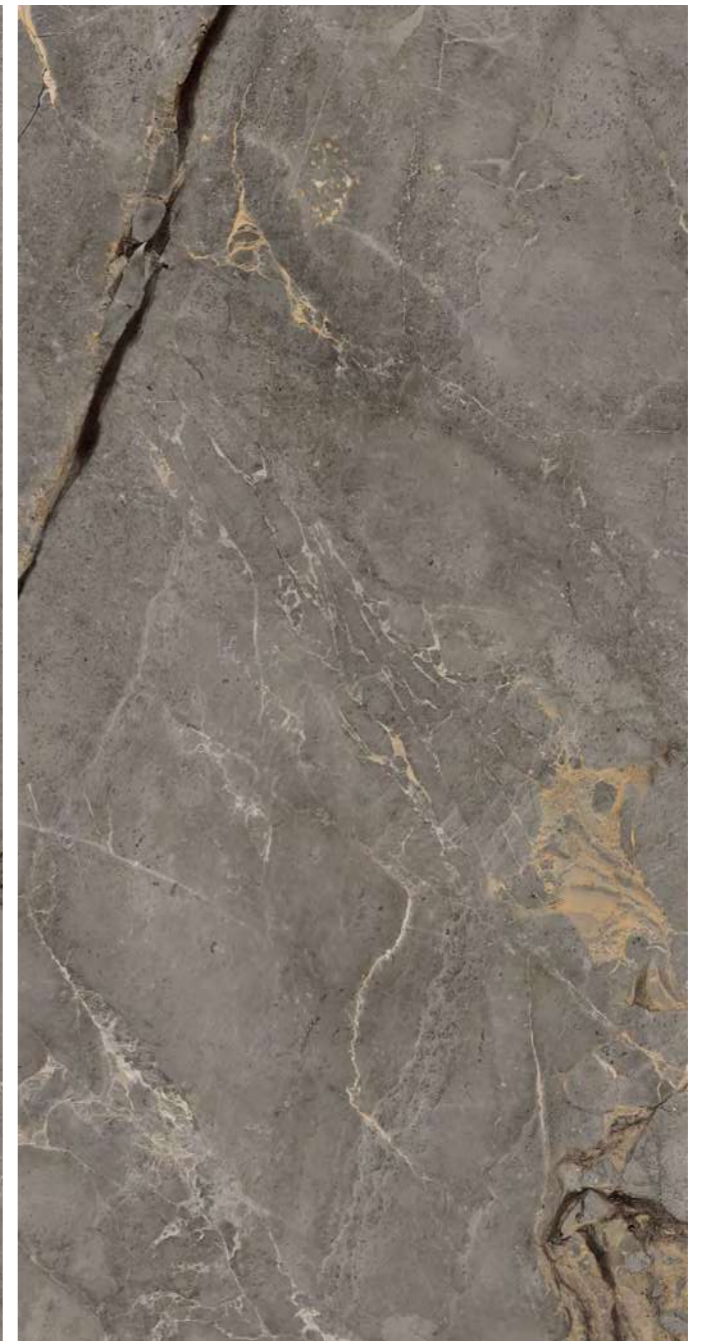

BOFFO®
— ADORABLE SURFACES —

GRIGIO ARORA

Size:
800x1600mm

Finish:
Glossy

Thickness:
9mm

Random:
04