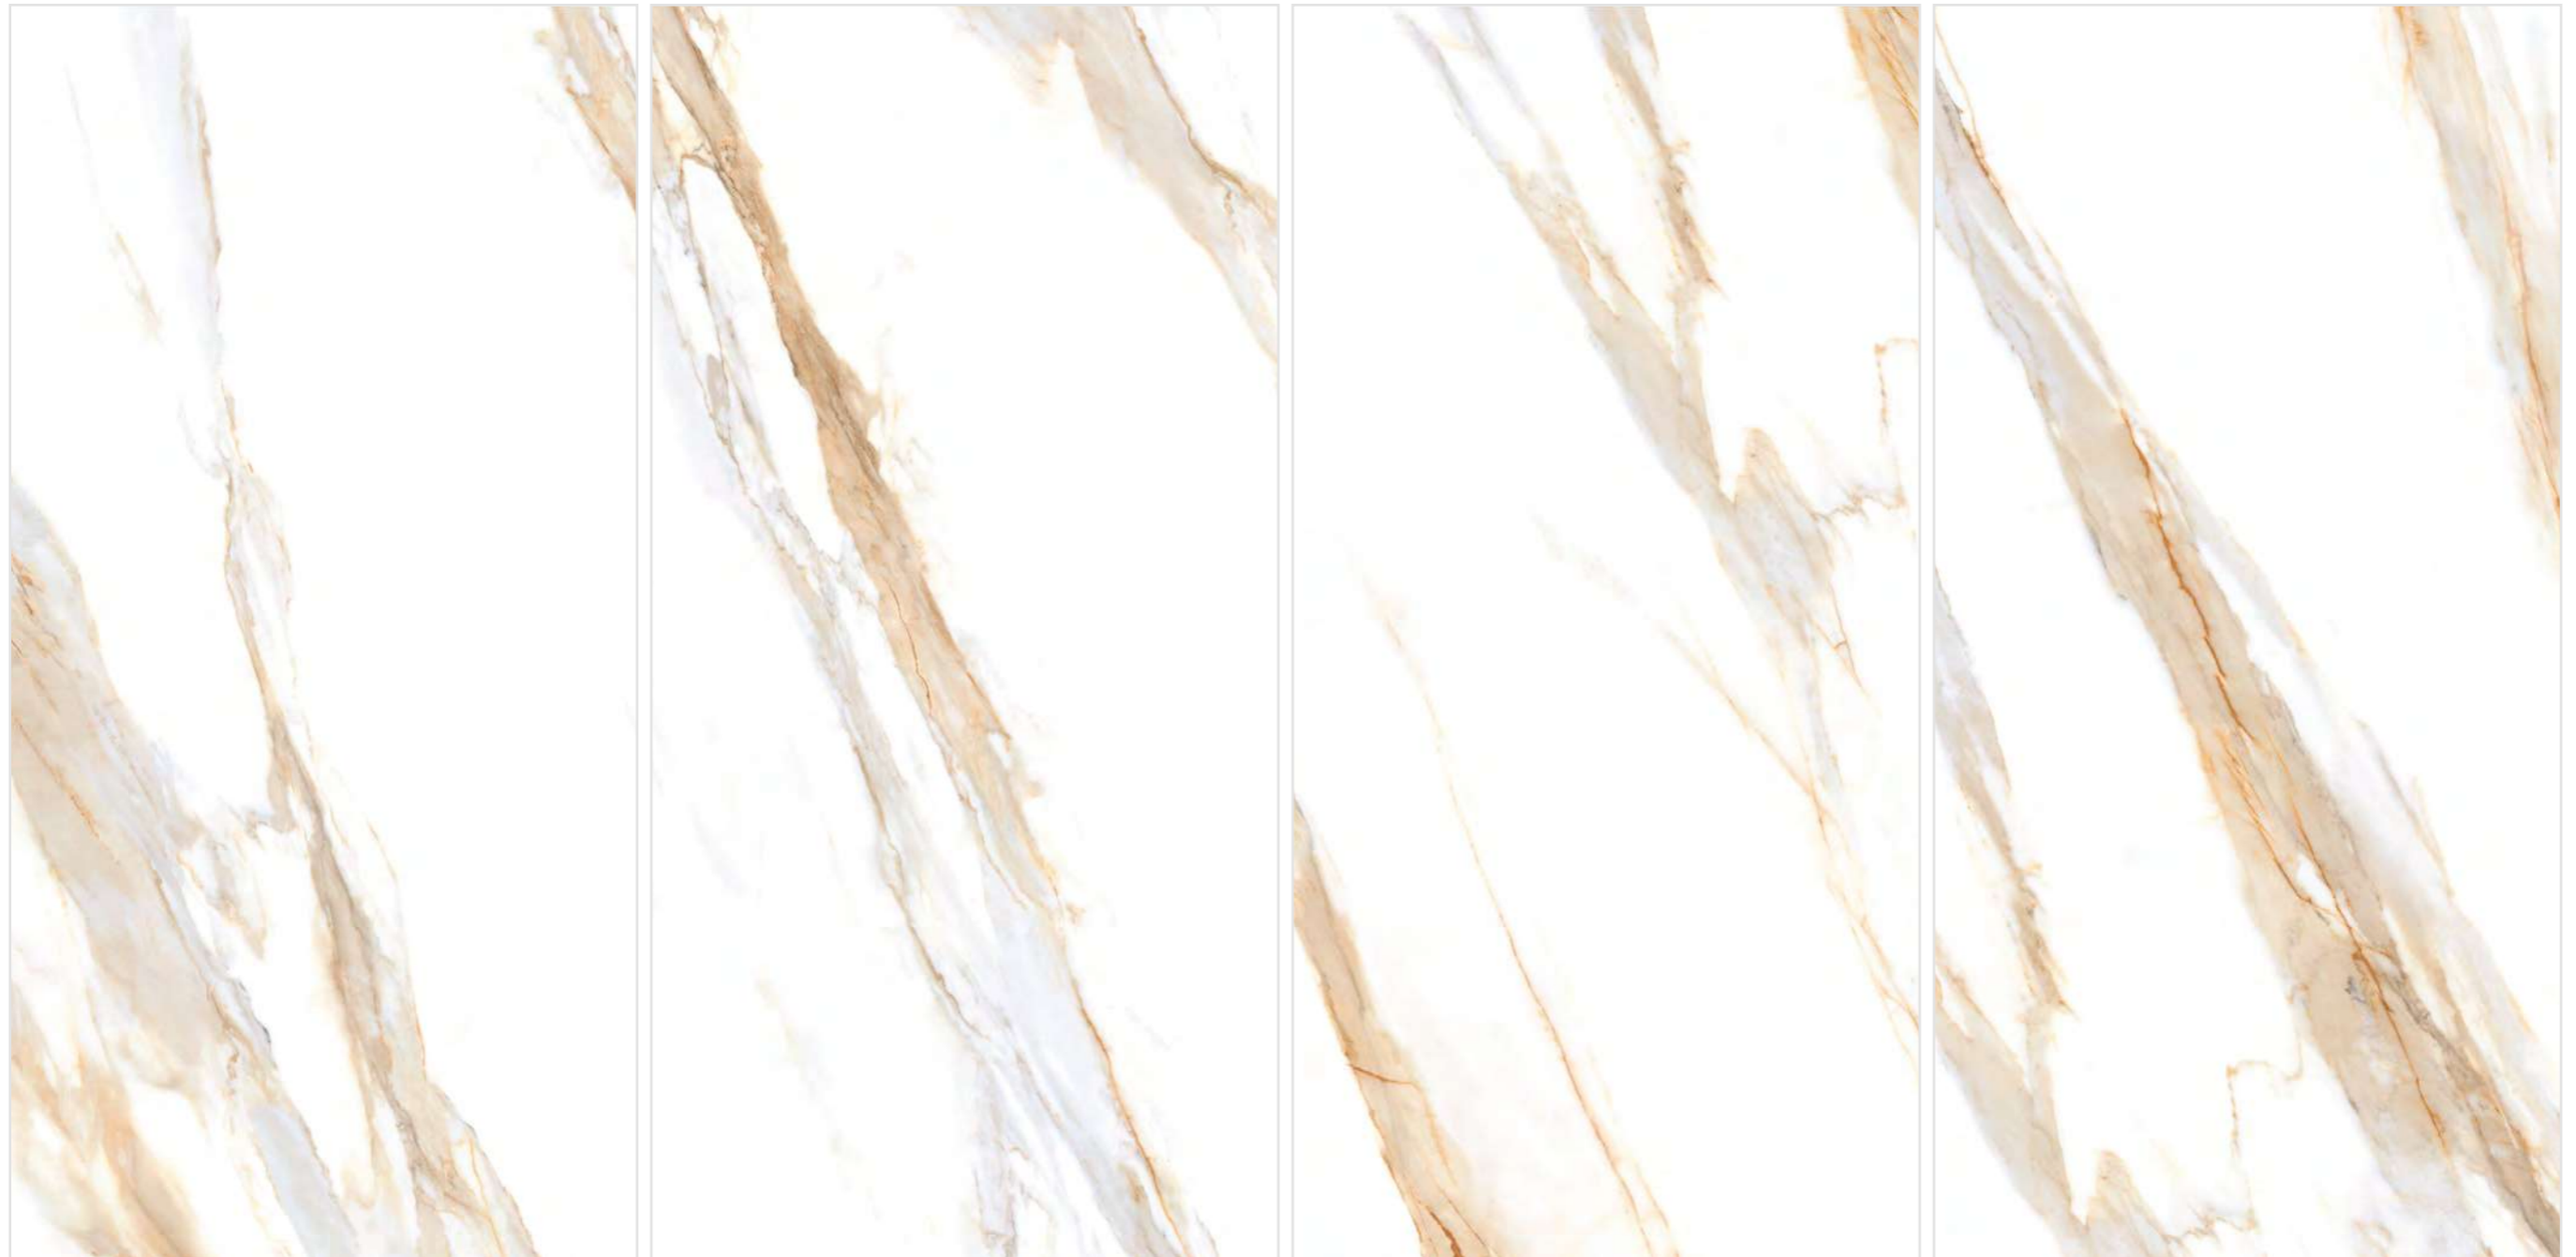

# CALACATTA VAGLI

Size:  
800x1600mm

Finish:  
Glossy

Thickness:  
9mm

Random:  
04

**ANUBIS GOLD**

**BOFFO**<sup>®</sup>  
— ADORABLE SURFACES —