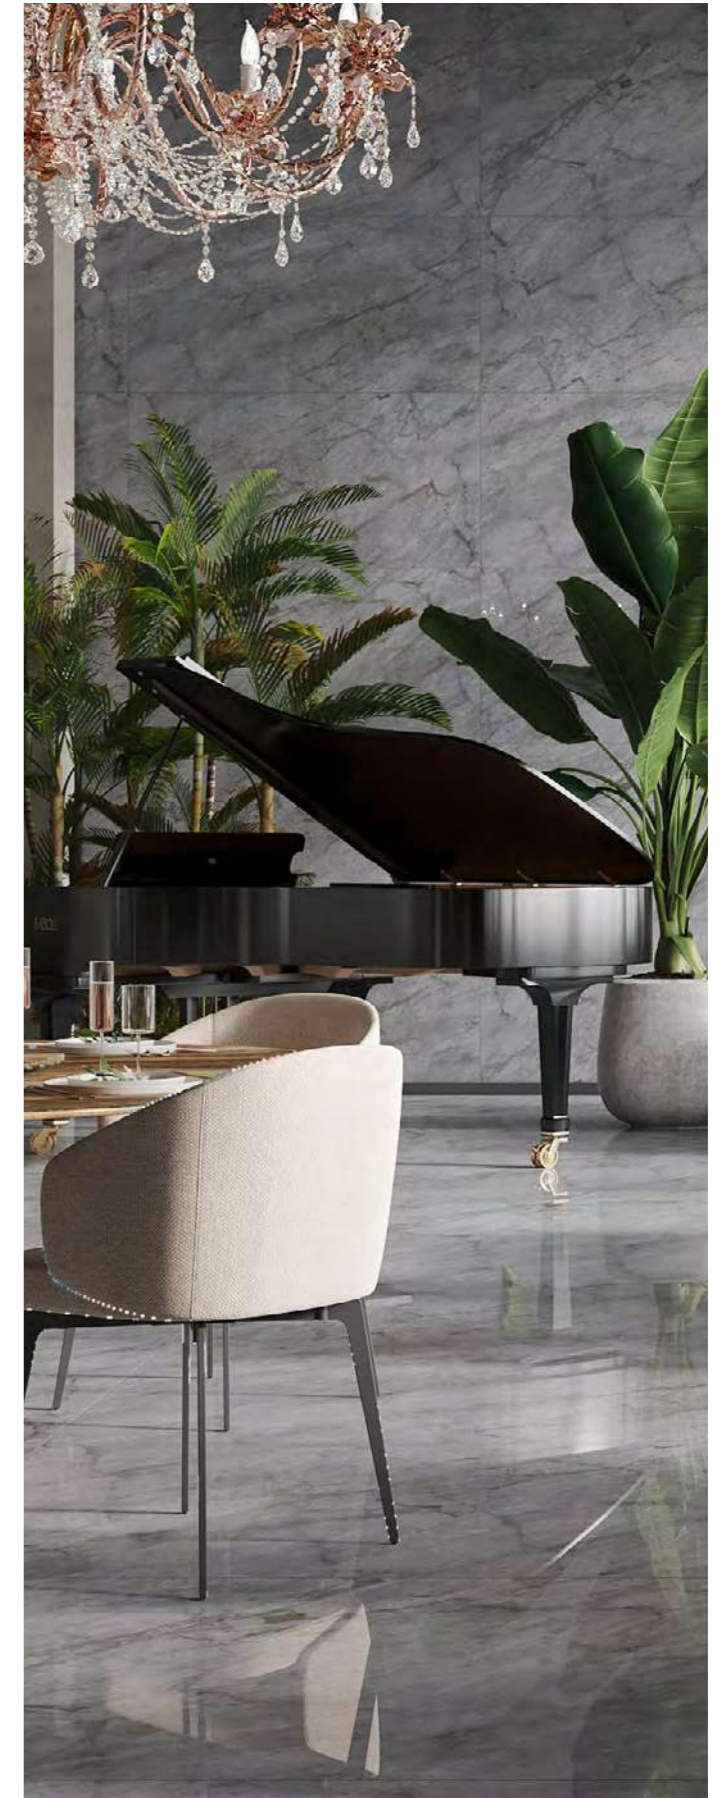

# VANITY WHITE

Size:  
800x1600mm

Finish:  
Glossy

Thickness:  
9mm

Random:  
04

**BOFFO**<sup>®</sup>  
— ADORABLE SURFACES —

Perfect  
for feel

**ALTRISIMO**