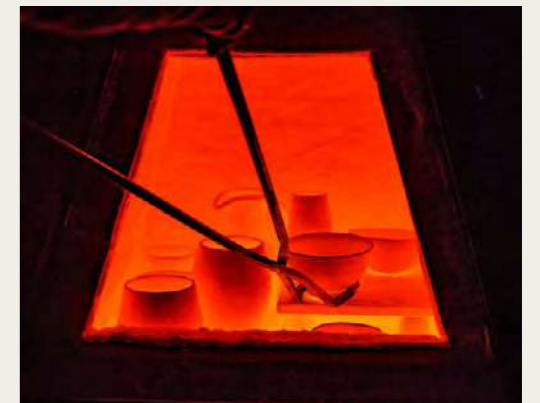

## Raw Material

Boffo sources the raw materials for the production of tiles in its purest form. We make sure that the origins of the product that reaches to you are of top-notch quality. These raw materials express the strength of the further product that is to be developed and reinterpret the decisive elegance of a stone that is to be incorporated into a tile

## Printing

We use advanced technologies to print on the surface of tiles. We make sure they interpret our thought process behind the surface and characteristics of its inspiration. This process emphasize on the style of minimalism and surface originality.

## Firing

The tile must be heated intensely to strengthen it and give it the desired porosity. The tile goes through a low-temperature firing called bisque firing before glazing. This step removes the volatile from the material and most or all of the shrinkage. The body and glaze are then fired together in a process called glost firing inside a kiln.