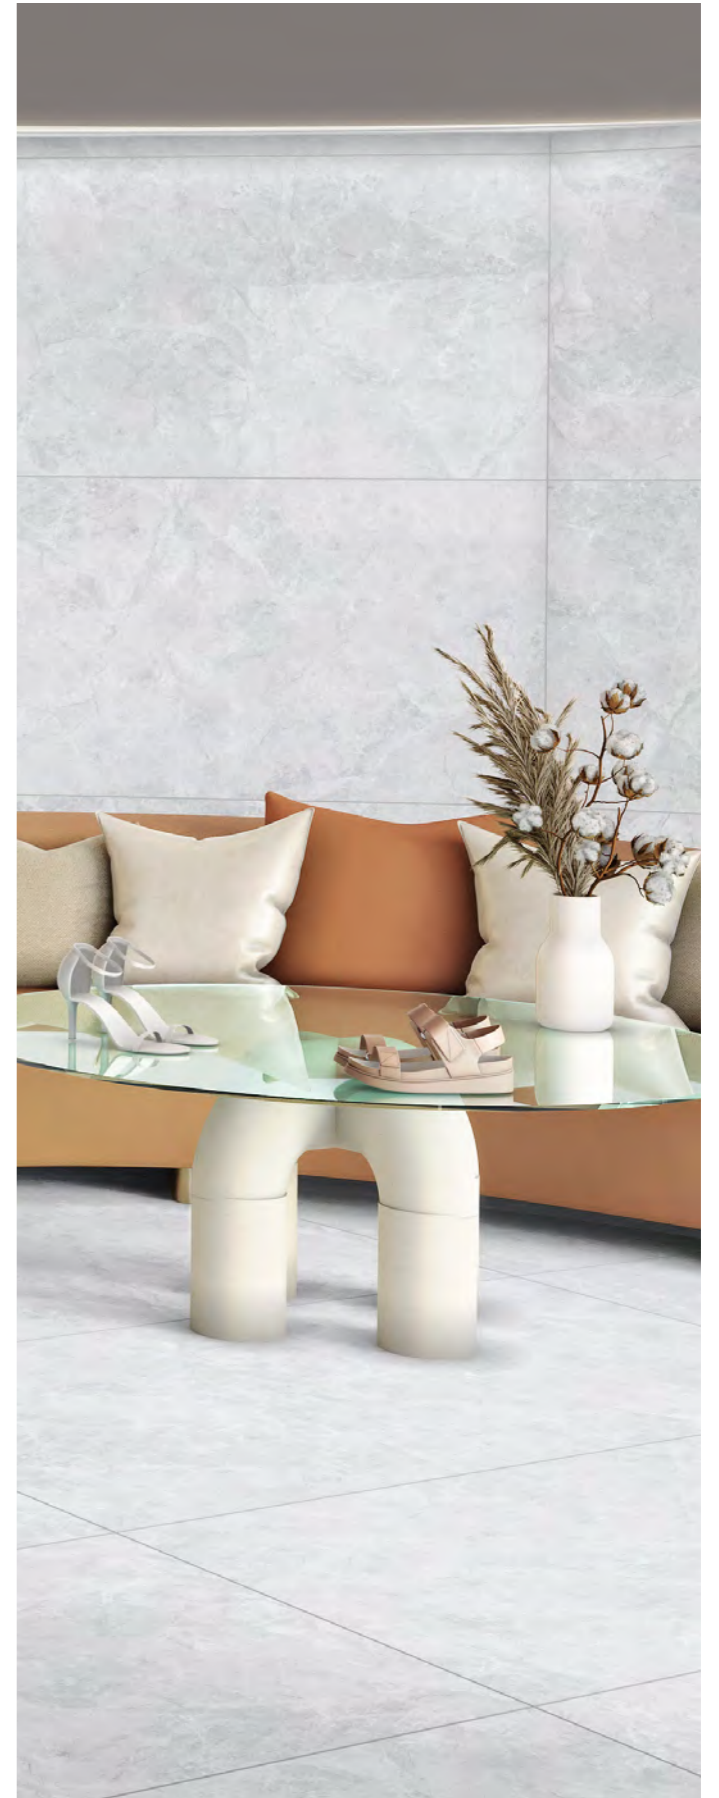

# ADMIRAL BLUE

Size:  
800x1600mm

Finish:  
Glossy

Thickness:  
9mm

Random:  
04

**BOFFO**<sup>®</sup>  
— ADORABLE SURFACES —

**MUSEAUM**

*Creative  
Design*