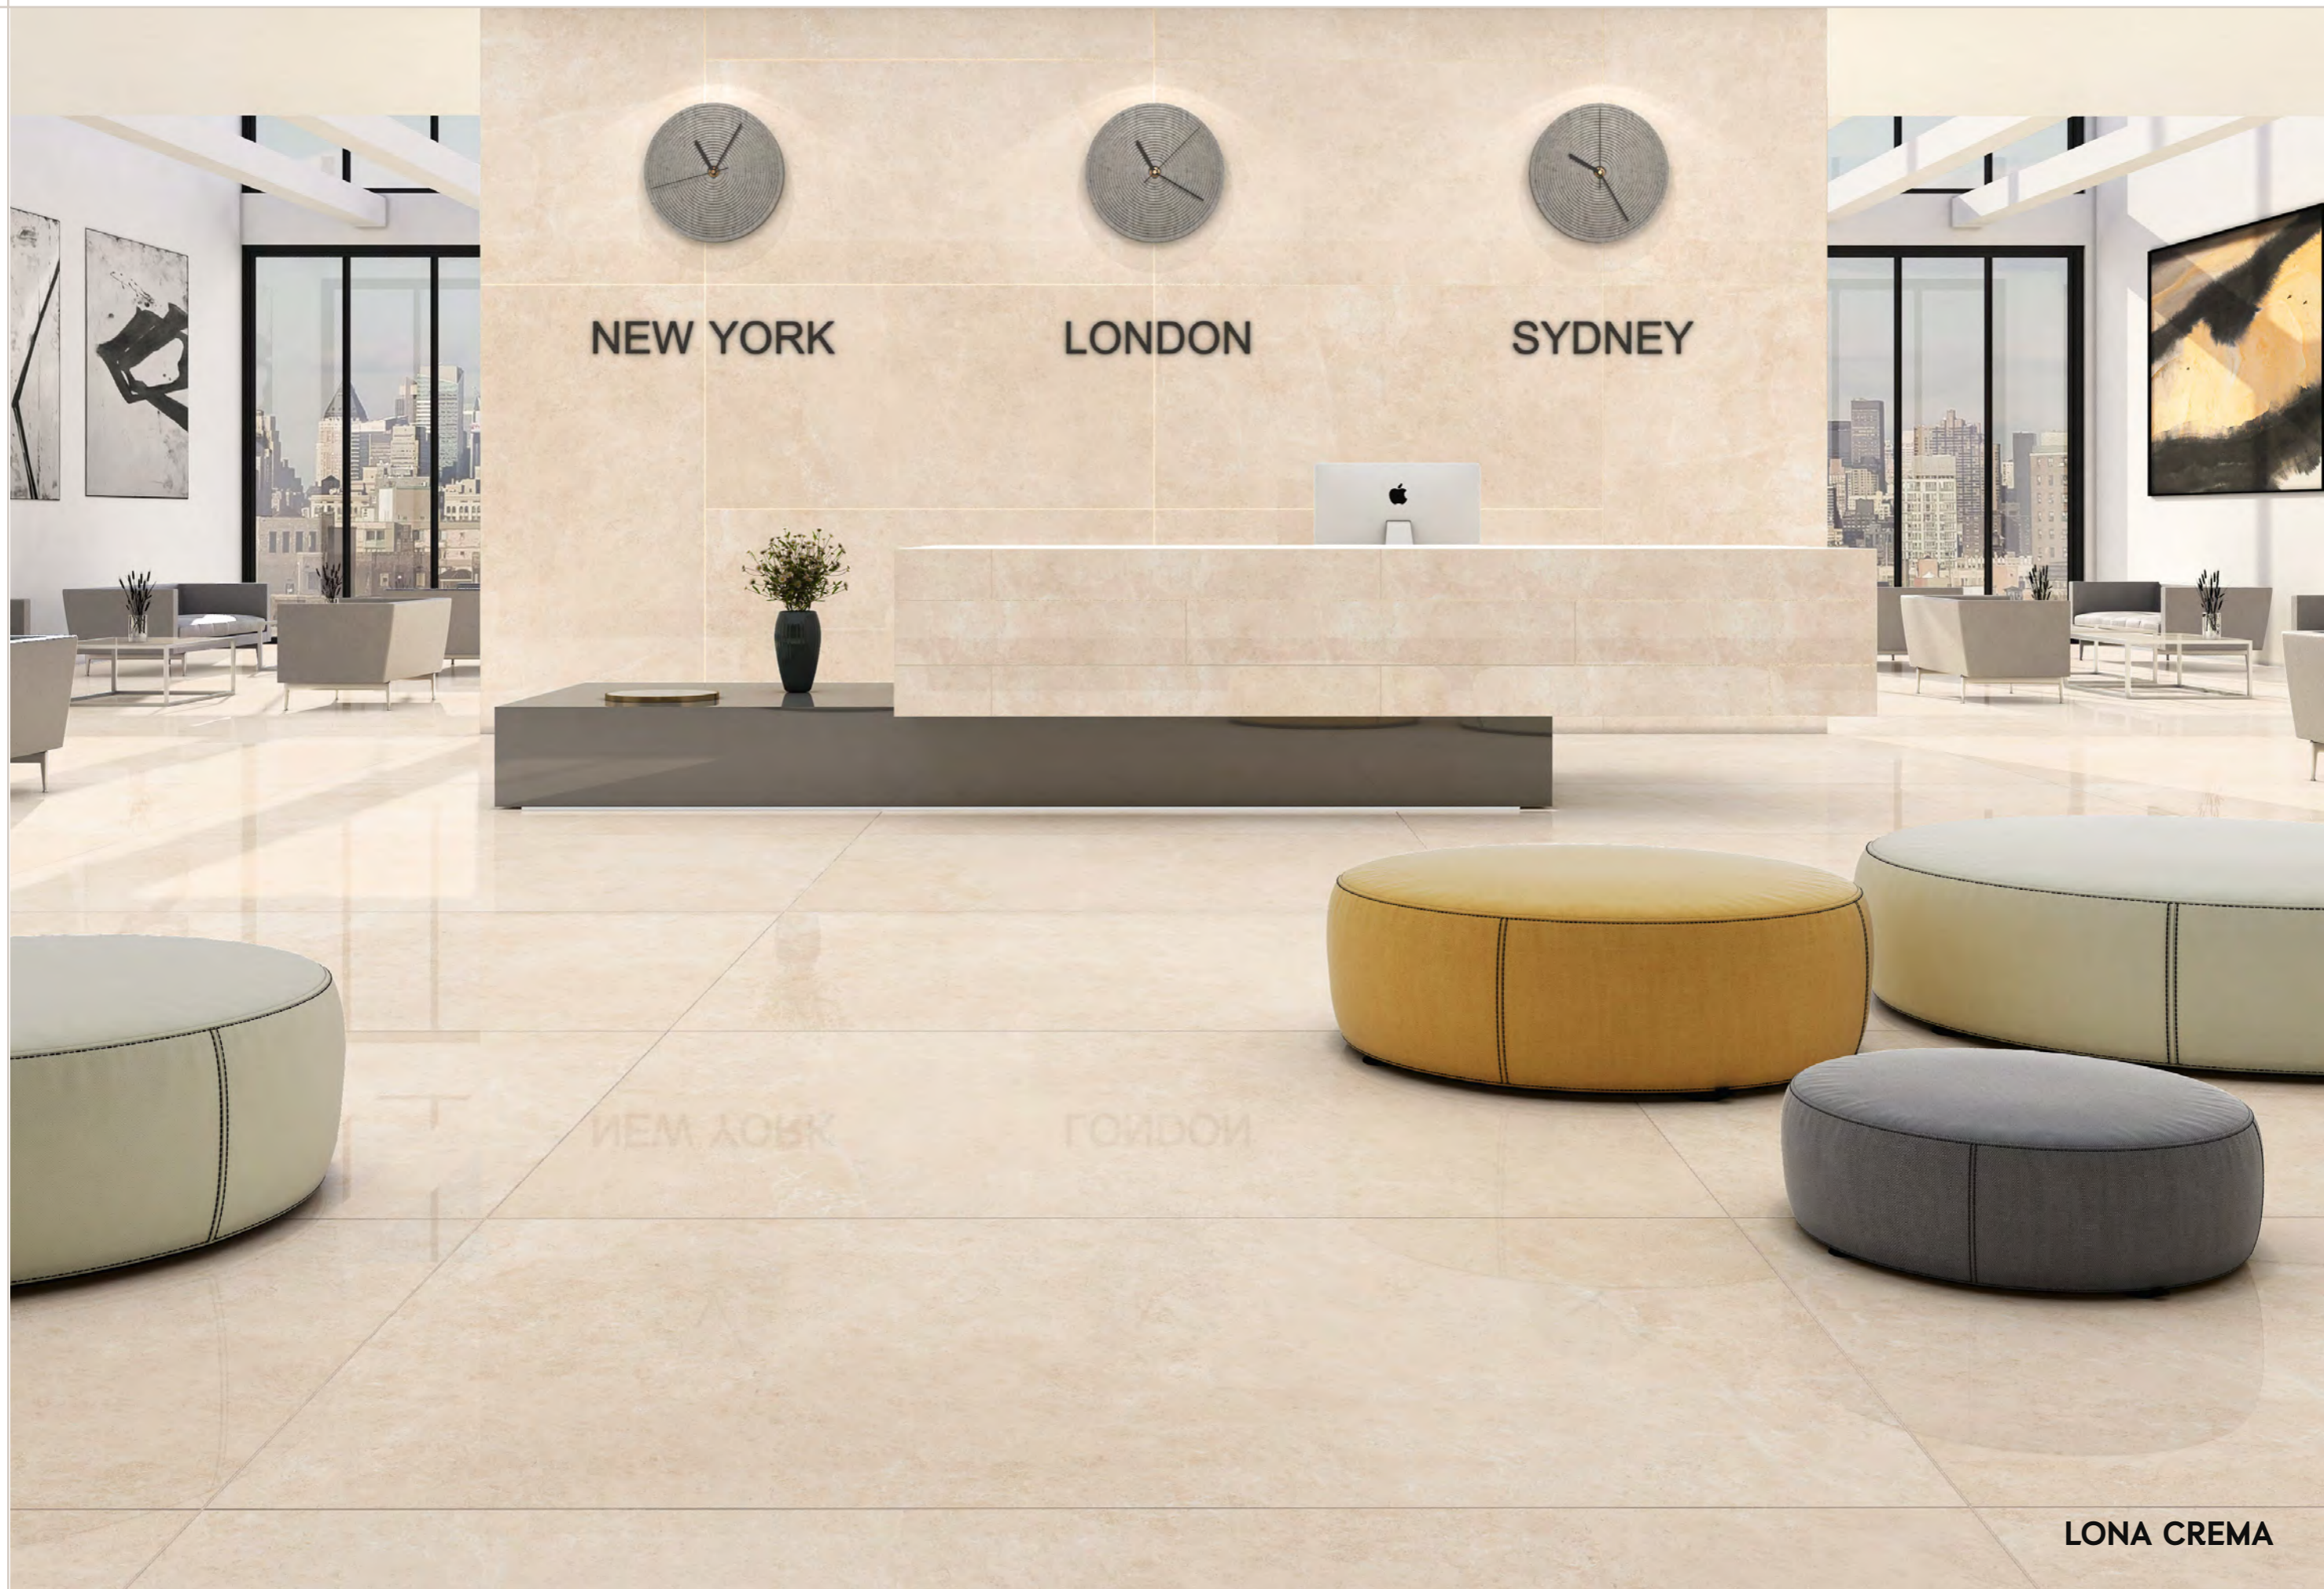

# ROSSALIA BROWN

Size:  
800x1600mm

Finish:  
Glossy

Thickness:  
9mm

Random:  
04

**LONA**

**BOFFO**<sup>®</sup>  
— ADORABLE SURFACES —

**Distinct  
for spaces**