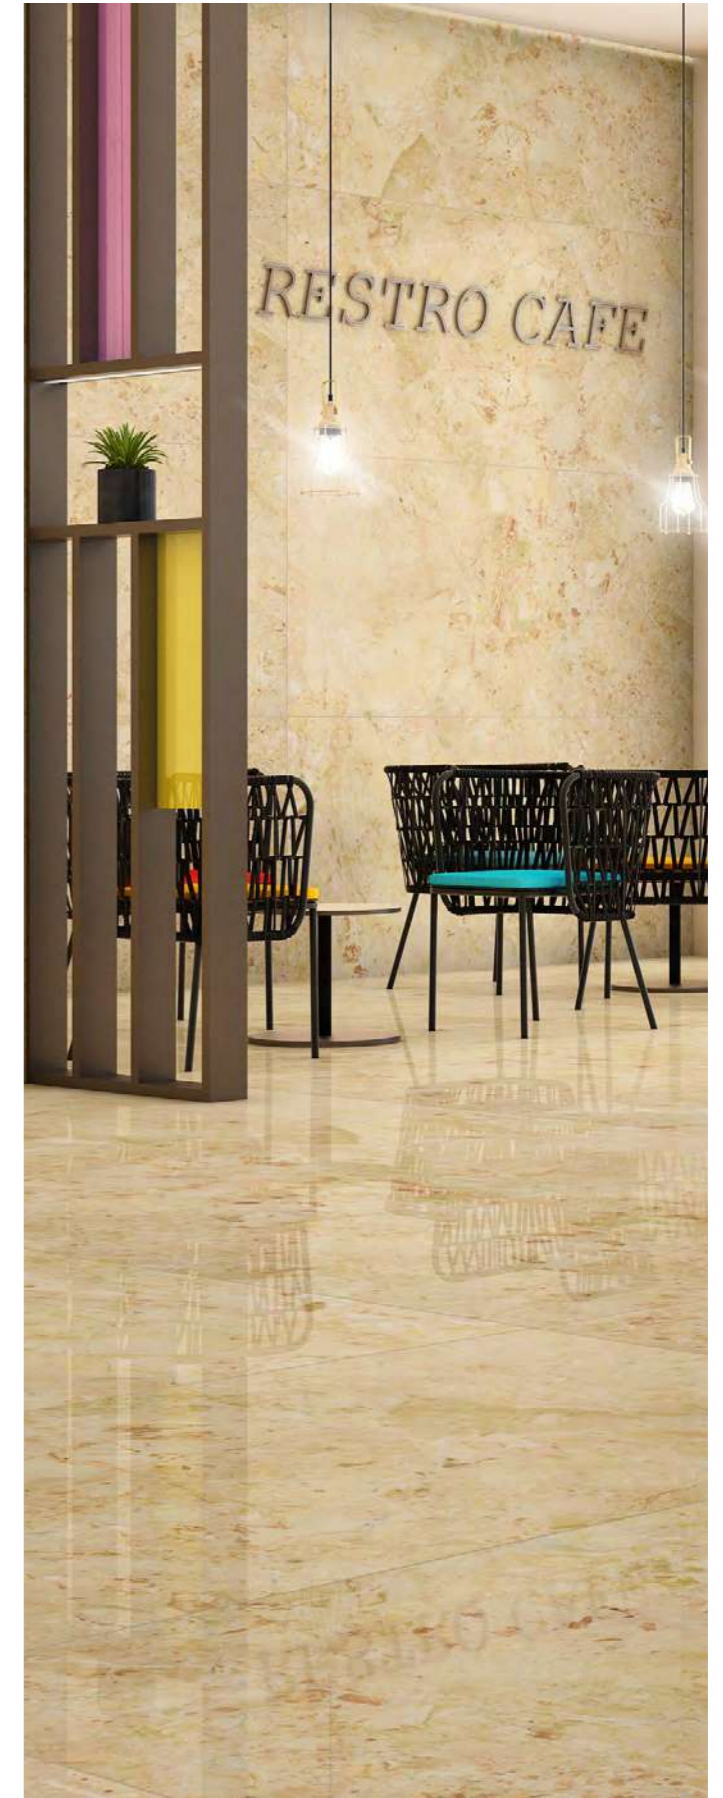

# LONA GREY

Size:  
800x1600mm

Finish:  
Glossy

Thickness:  
9mm

Random:  
04

**BRECCIA**

**BOFFO**<sup>®</sup>  
— ADORABLE SURFACES —

*Eye  
Catching*