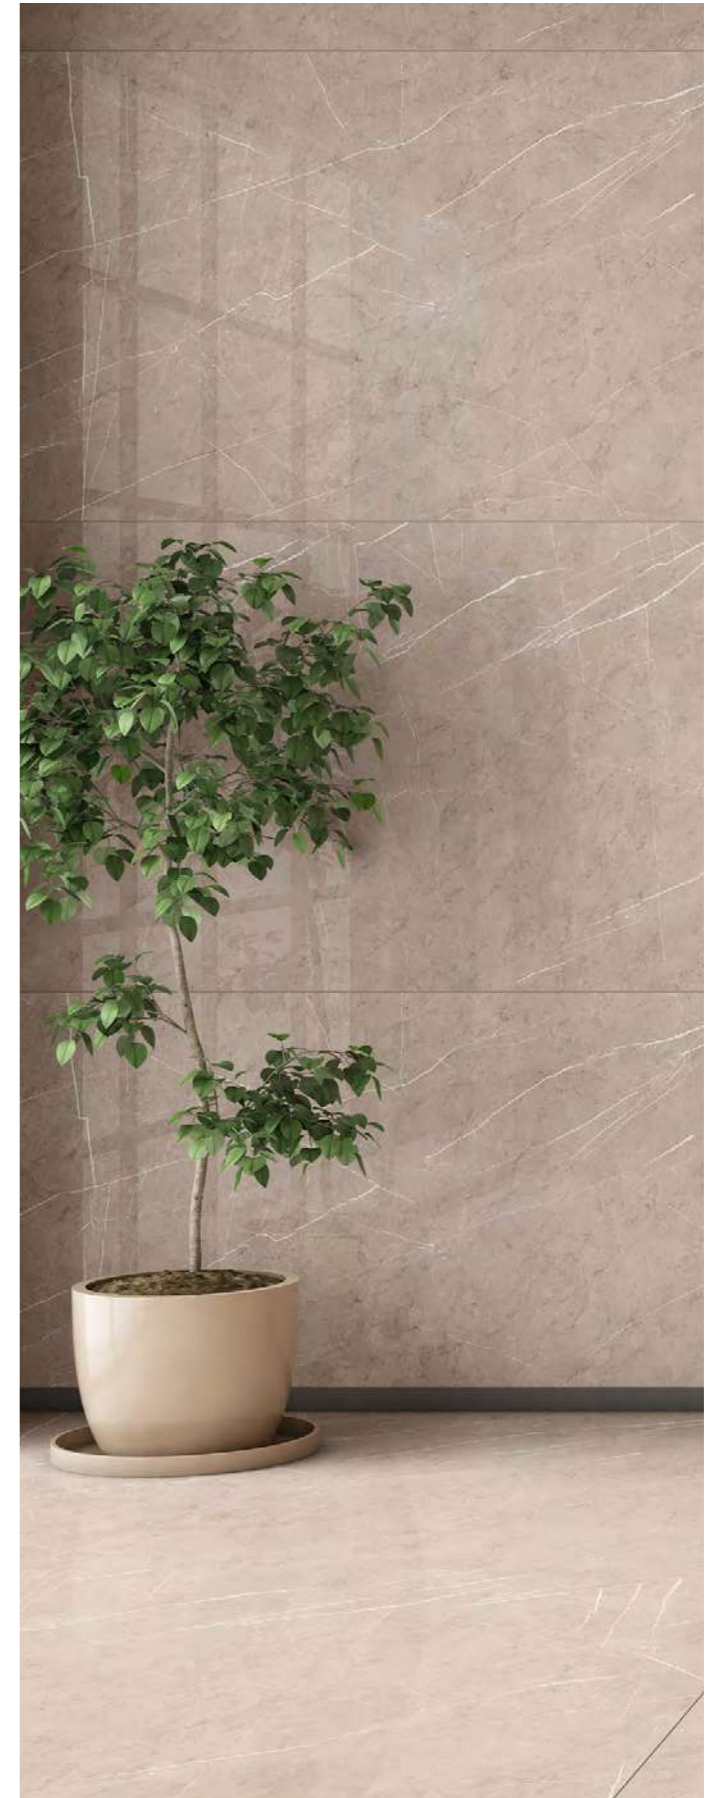

# PIETRA BEIGE

Size:  
800x1600mm

Finish:  
Glossy

Thickness:  
9mm

Random:  
04

**BOFFO**<sup>®</sup>  
— ADORABLE SURFACES —

Natural  
beauty

**TESSINO**