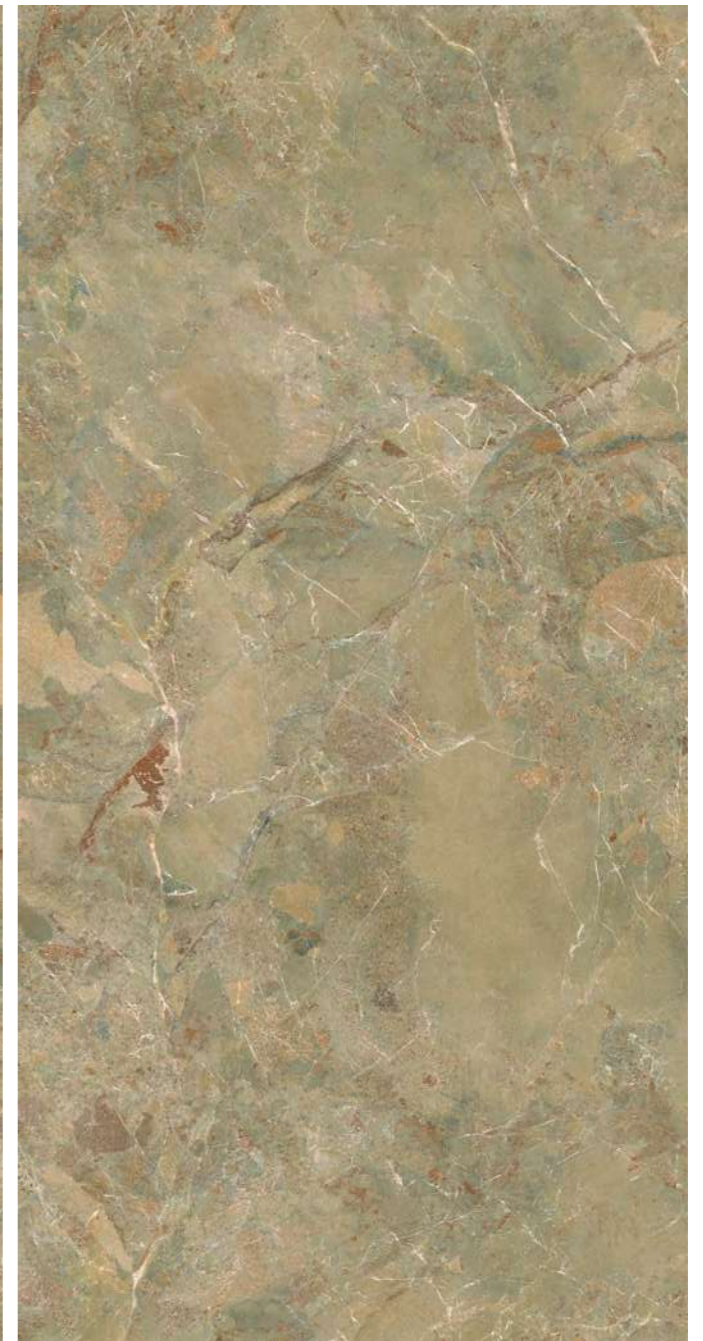

BOFFO®
— ADORABLE SURFACES —

INFINITY GREEN

Size:
800x1600mm

Finish:
Glossy

Thickness:
9mm

Random:
04