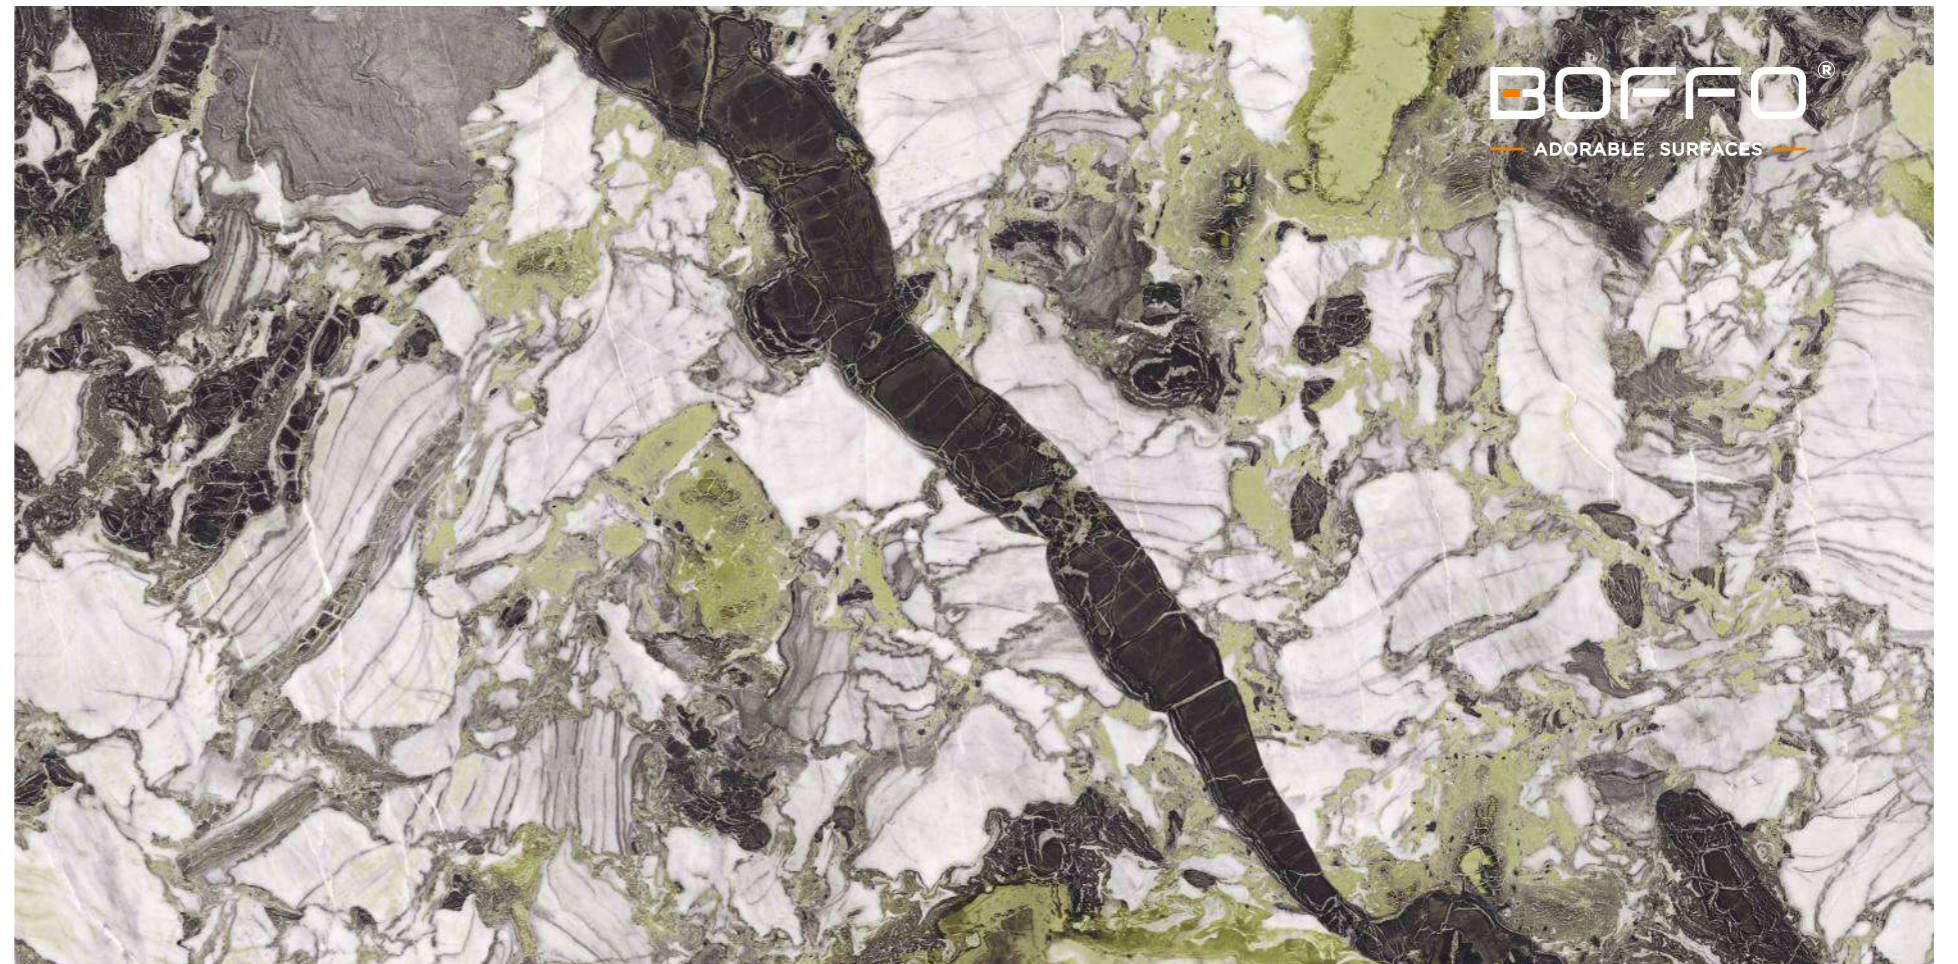

EMERALD JADE

800x1600 mm
High Glossy

Touch for Virtual

04