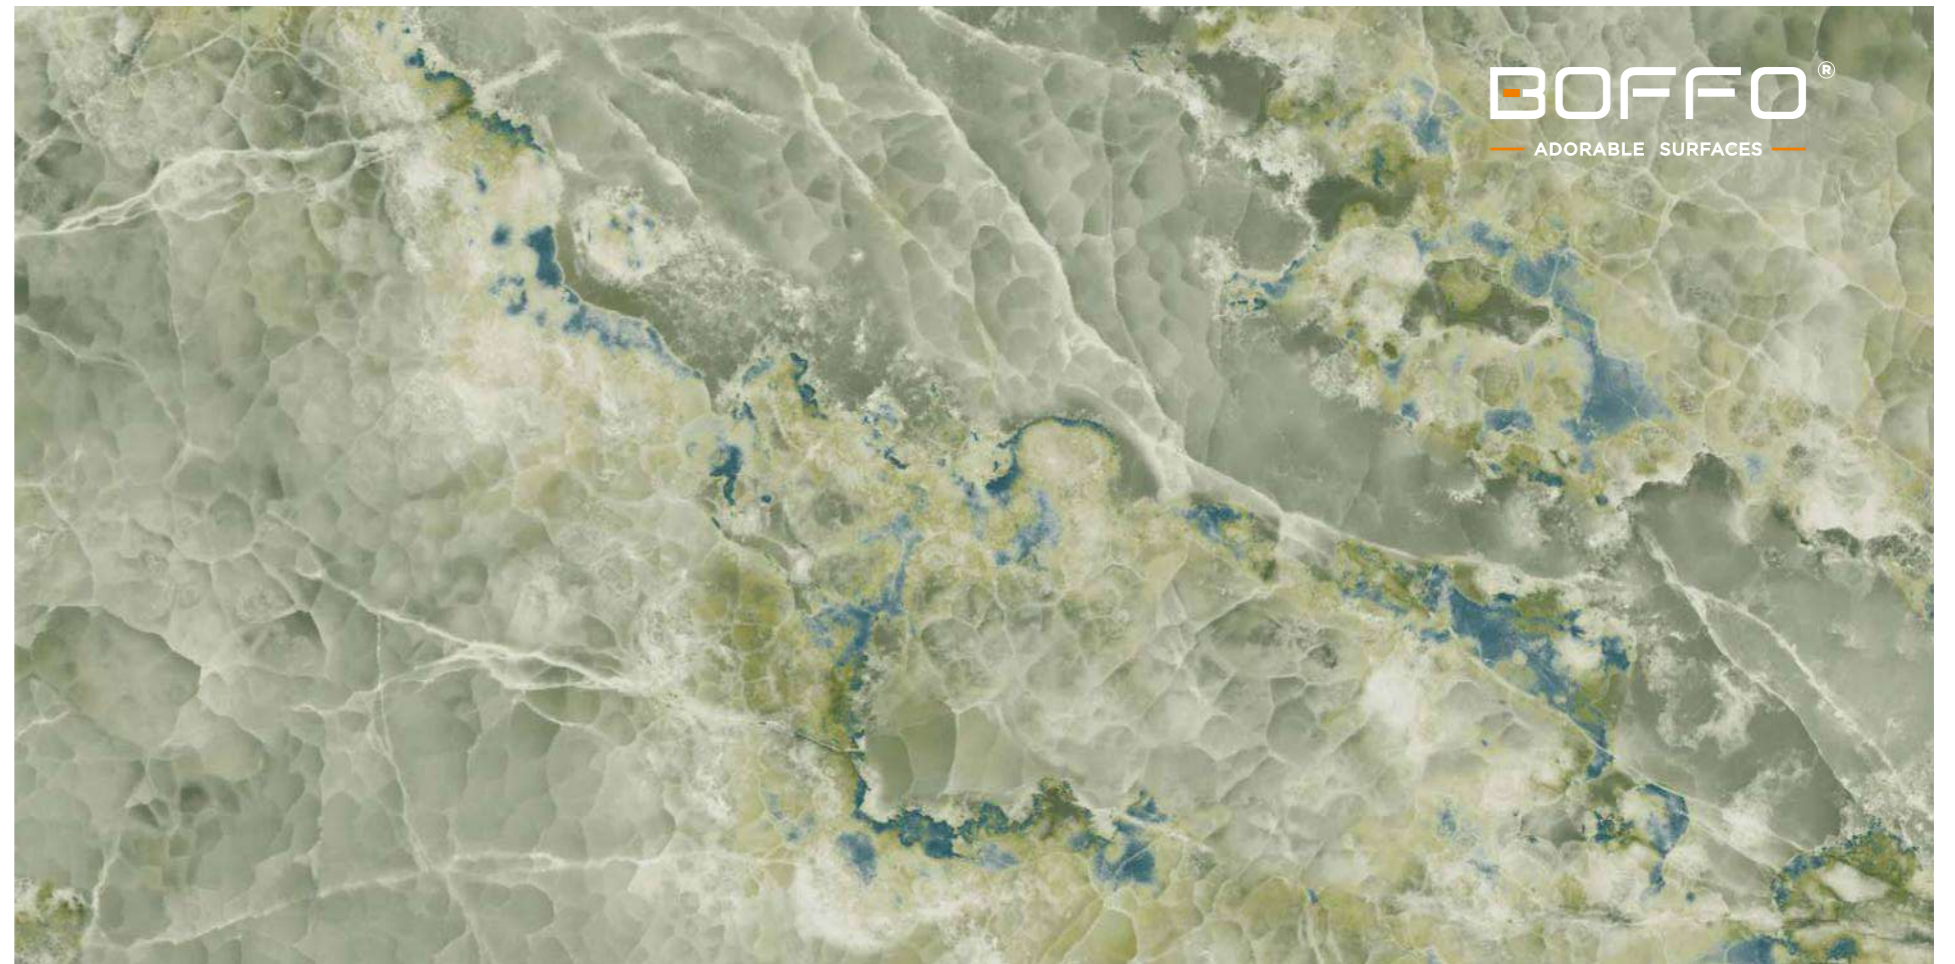

800x1600 mm

HIGH GLOSSY COLLECTION

elements of the nature

www.boffogranito.com

METEOR ONYX

800x1600 mm
High Glossy

Touch for Virtual

03