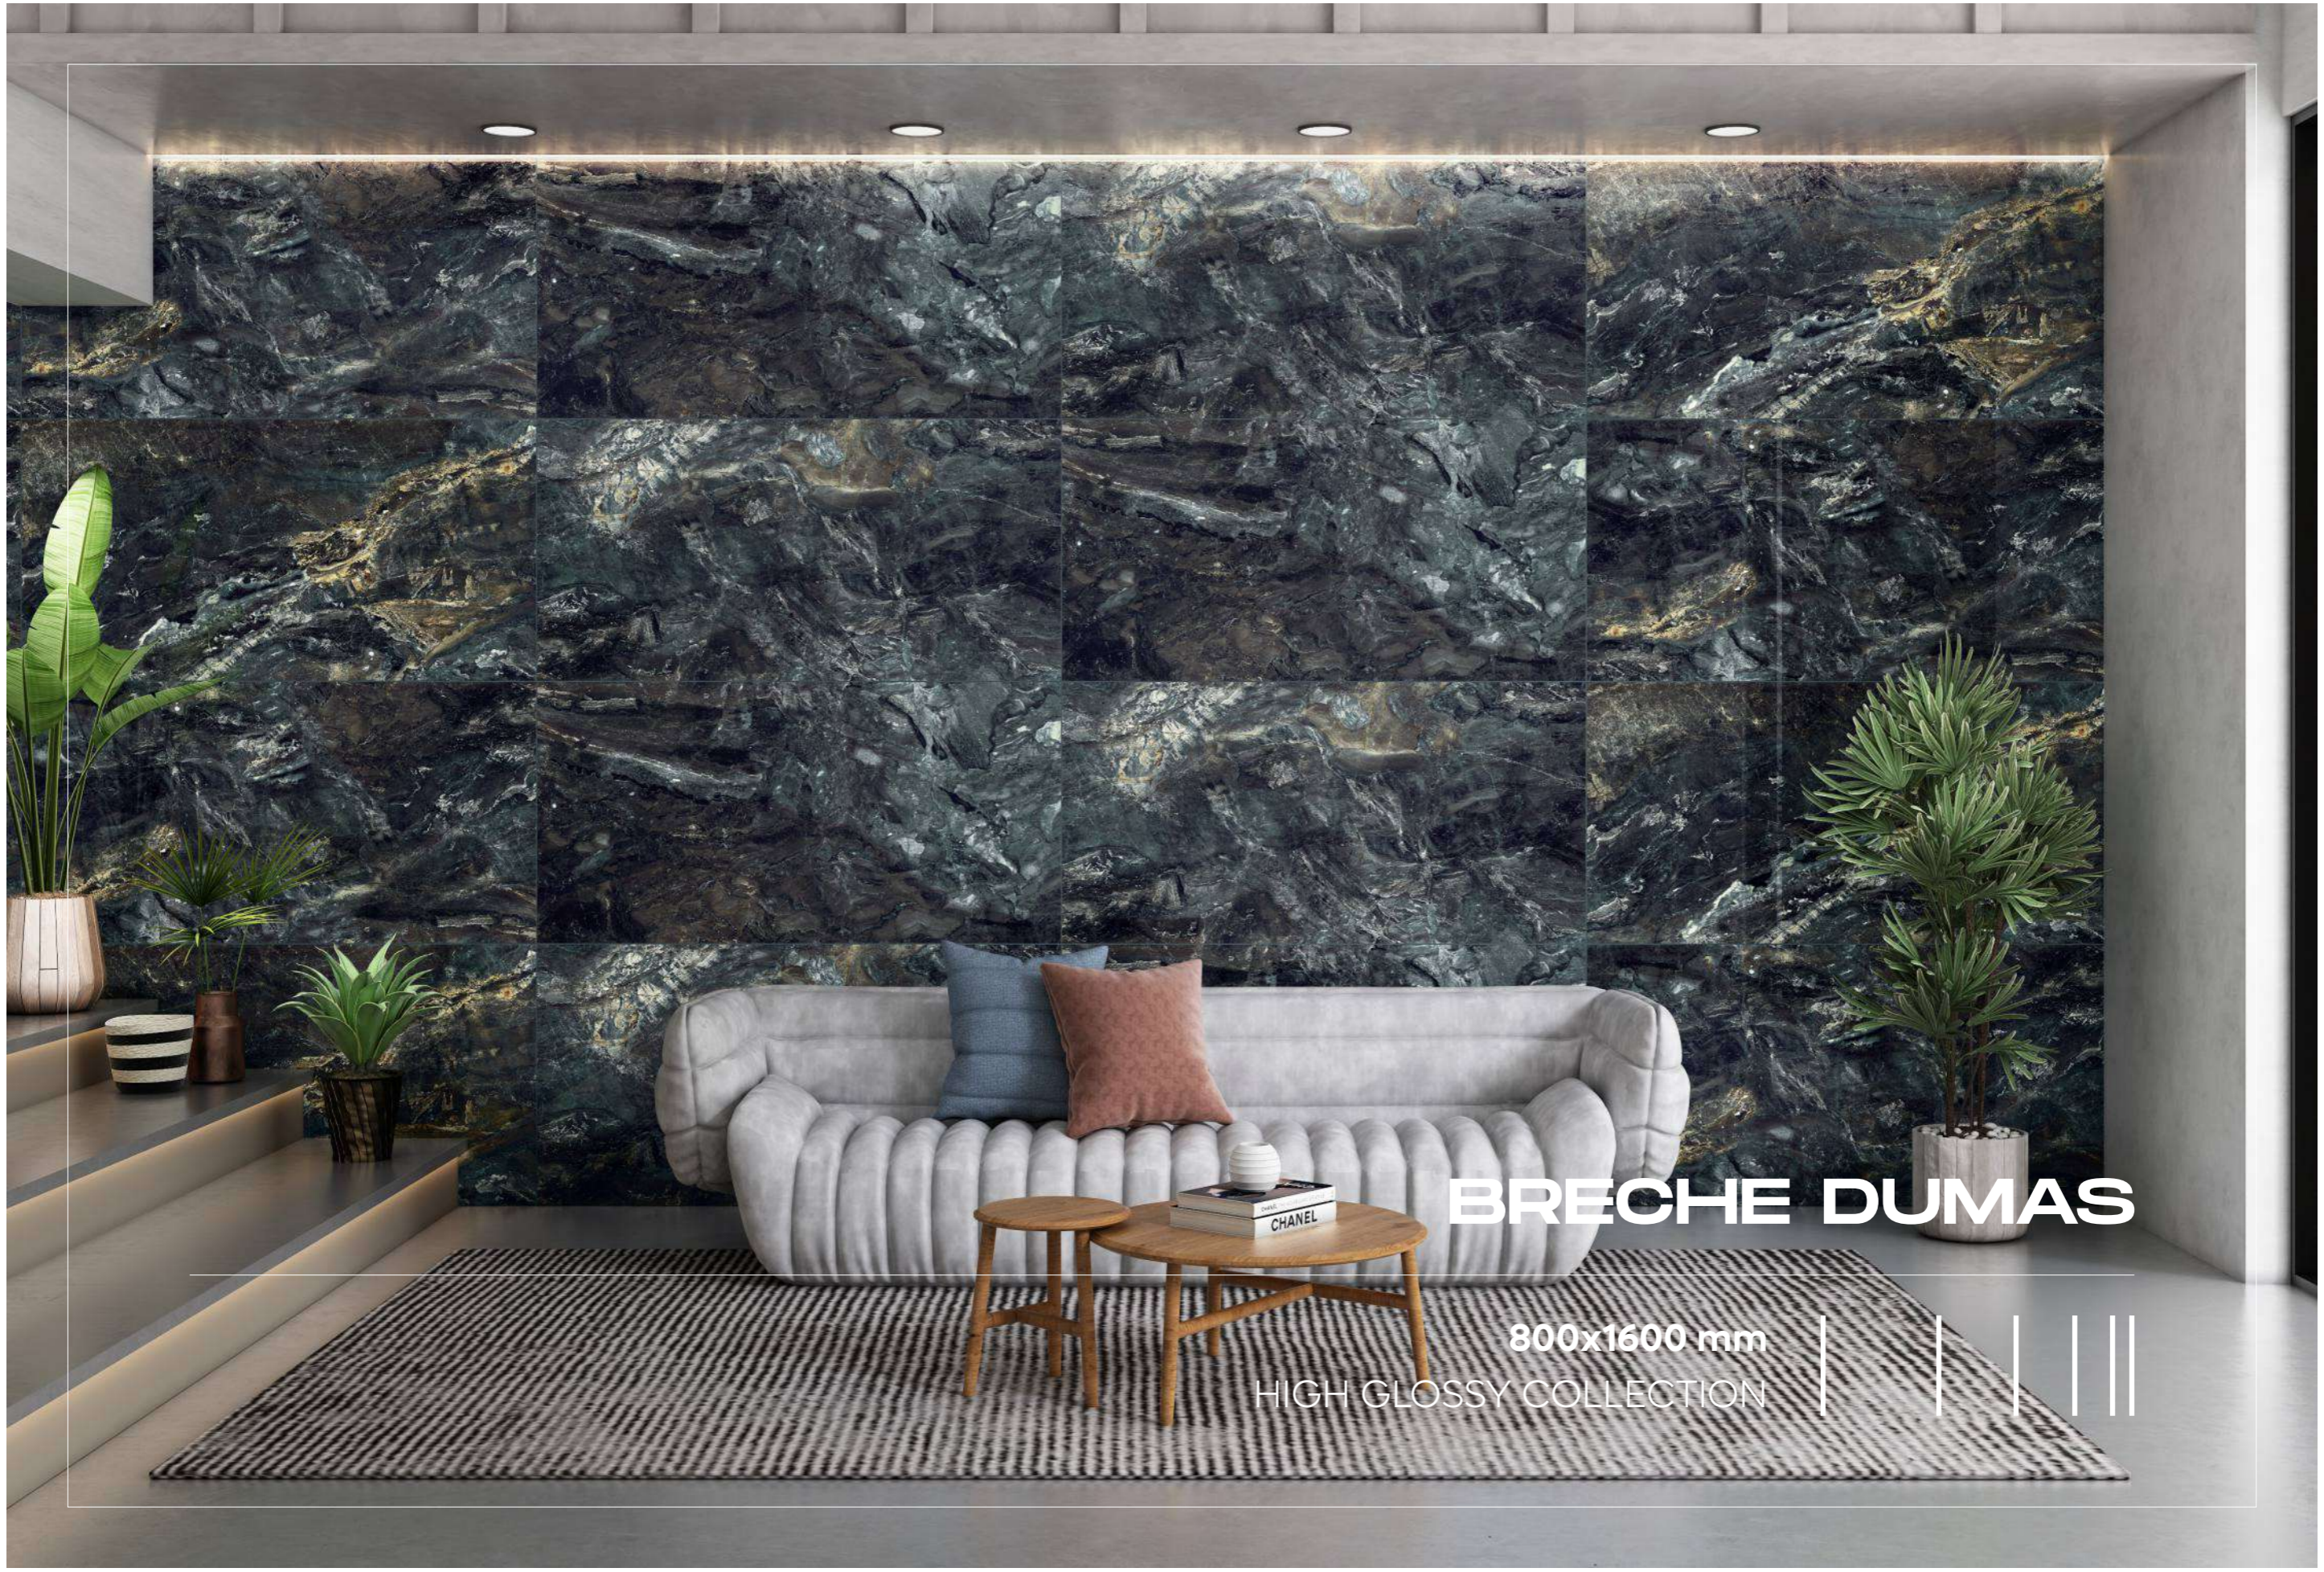

800x1600 mm
High Glossy

Touch for Virtual

04

A reflection of
YOUR
Delight

MIRROR
COLLECTION

**BRECHE
DUMAS**

BRECHE DUMAS

800x1600 mm