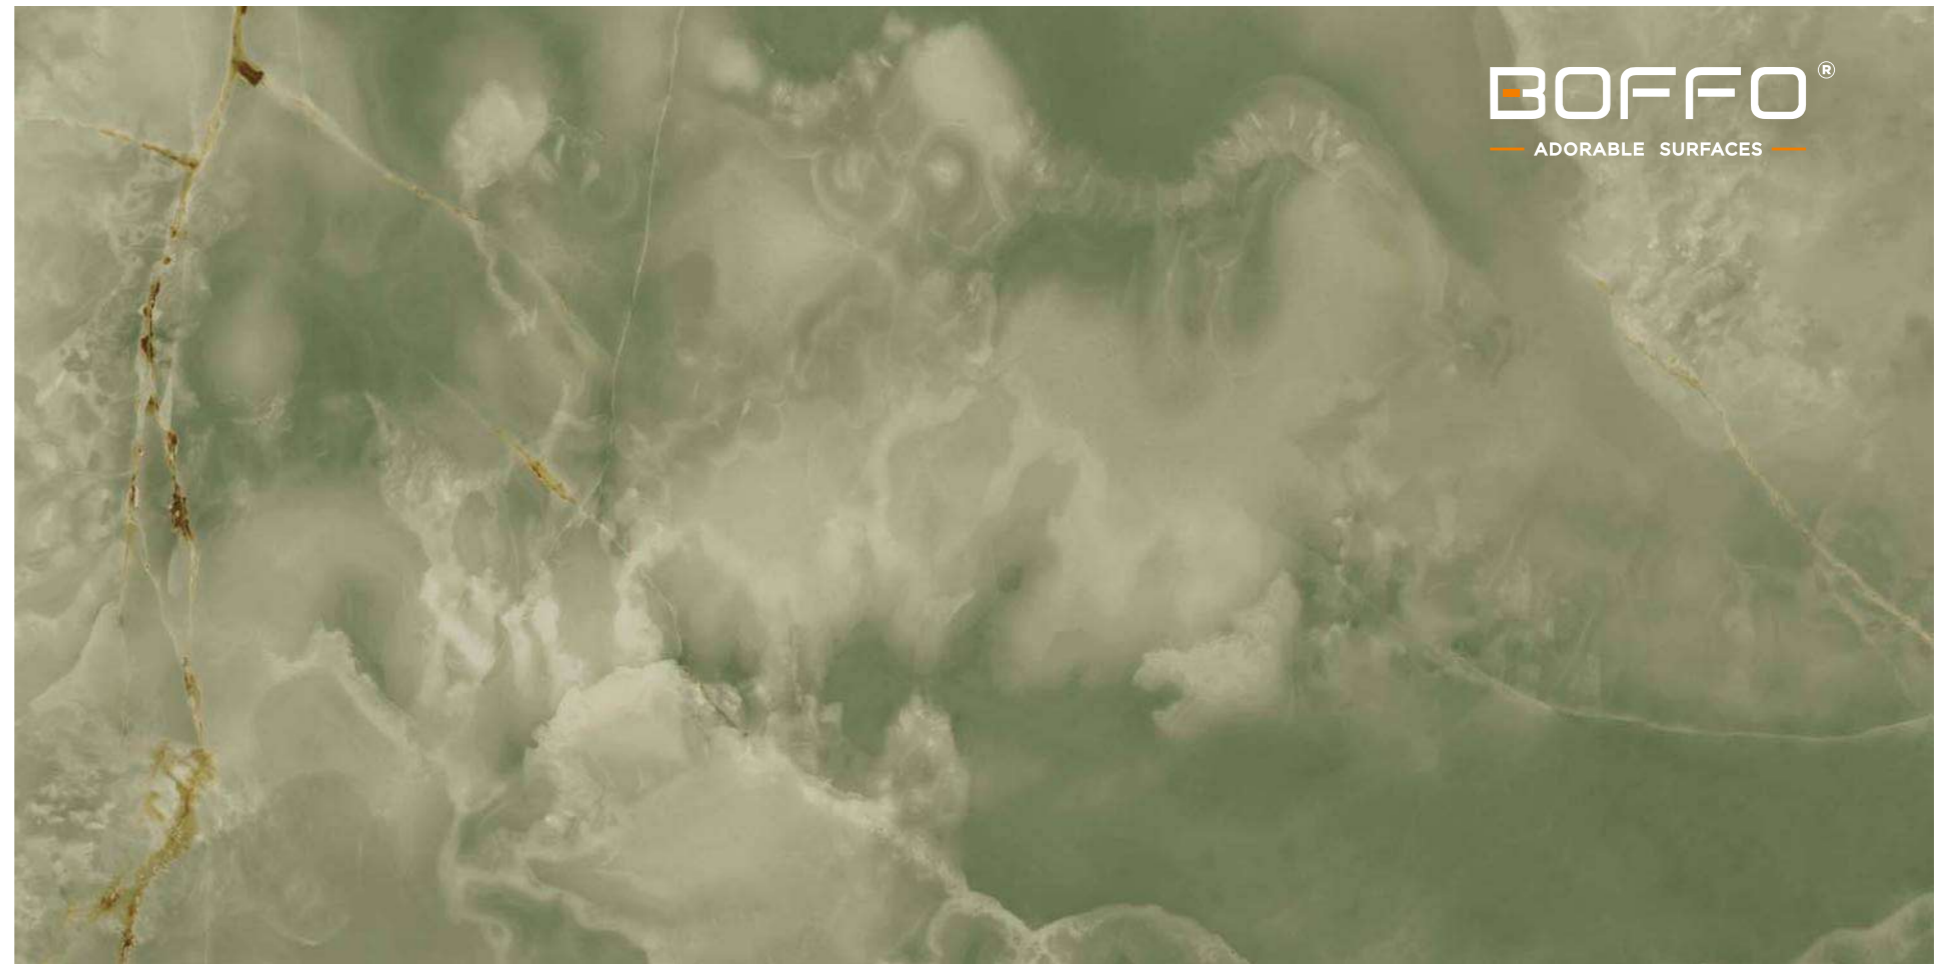

MILAN ONXY MOSS

800x1600 mm
High Glossy

Touch for Virtual

04