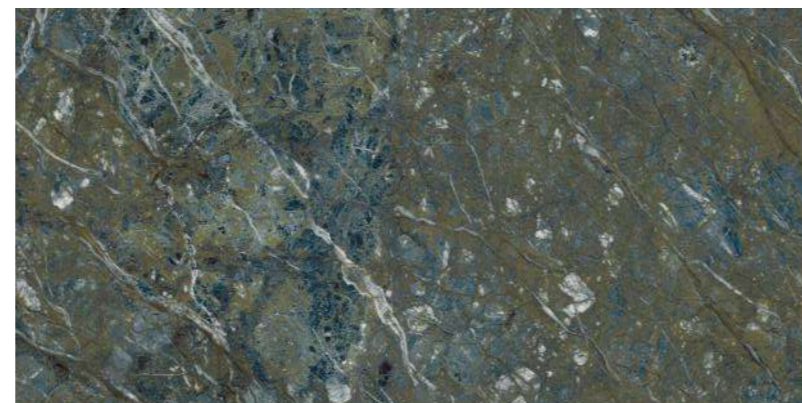

**elements of the
nature**

www.boffogranito.com

DOMOKOS VERDE

800x1600 mm
High Glossy

Touch for Virtual

04