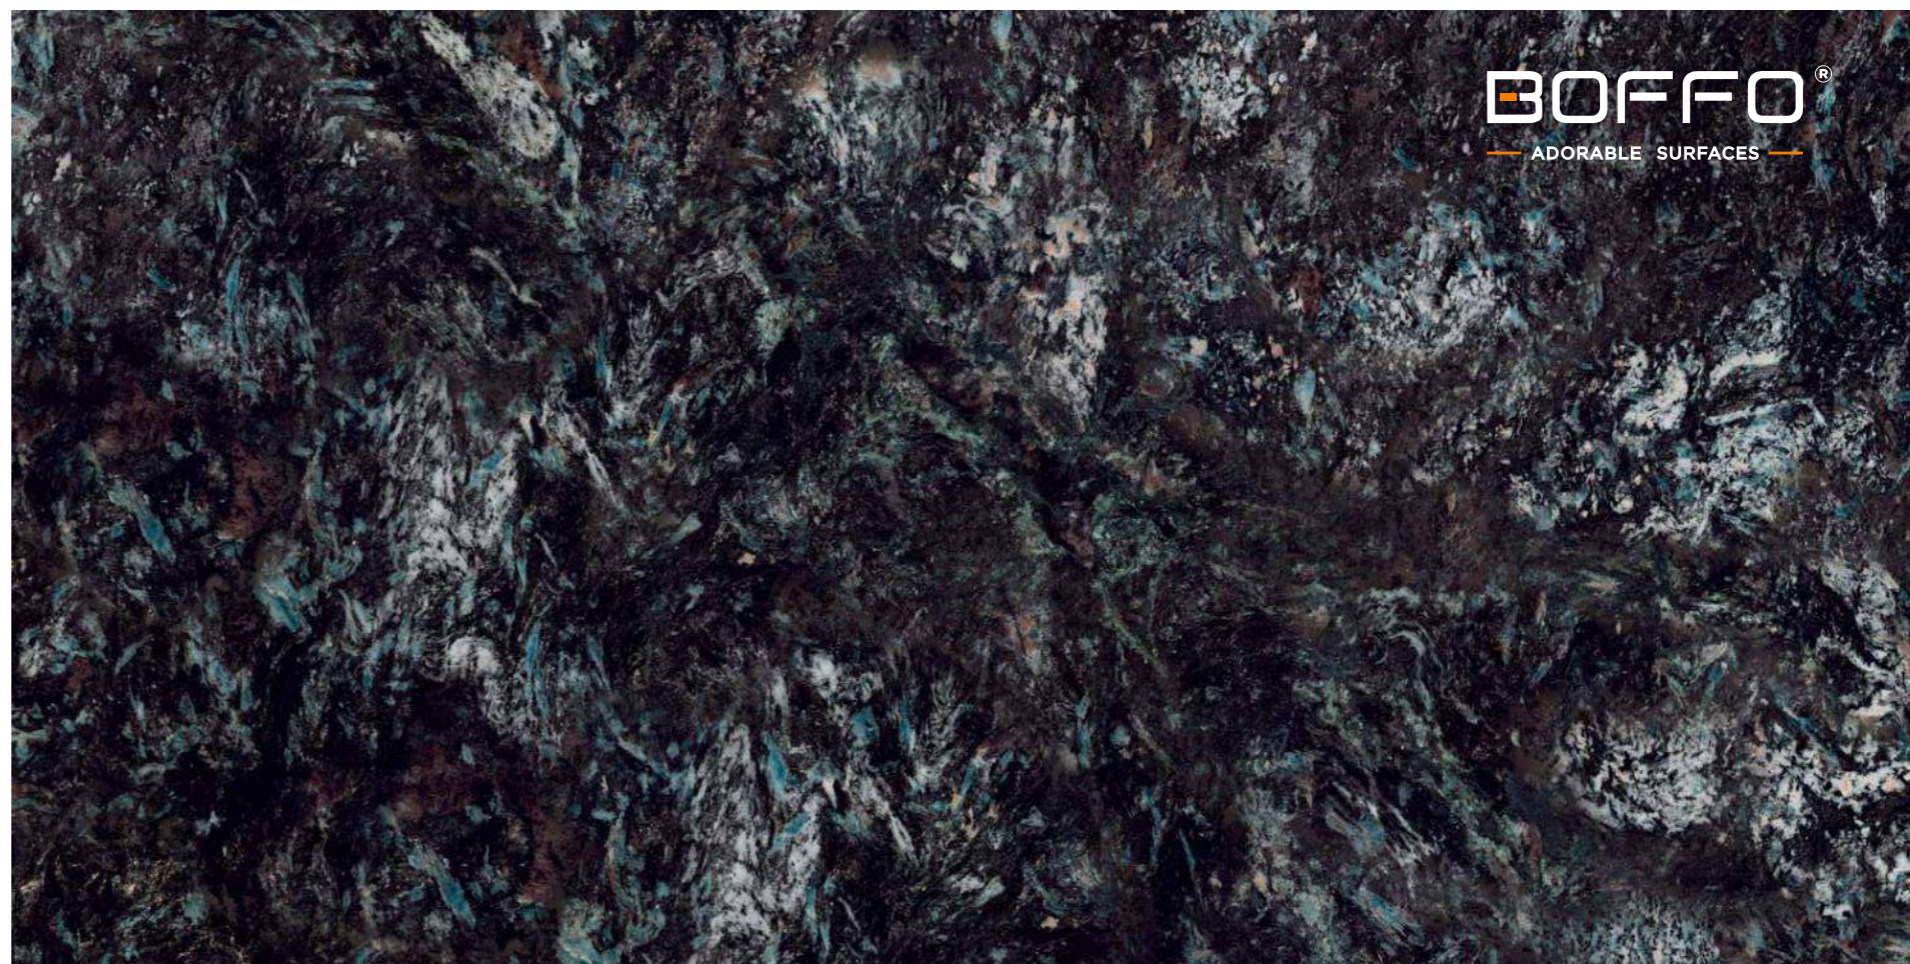

CARNICO BLACK

800x1600 mm
High Glossy

Touch for Virtual
360°

04