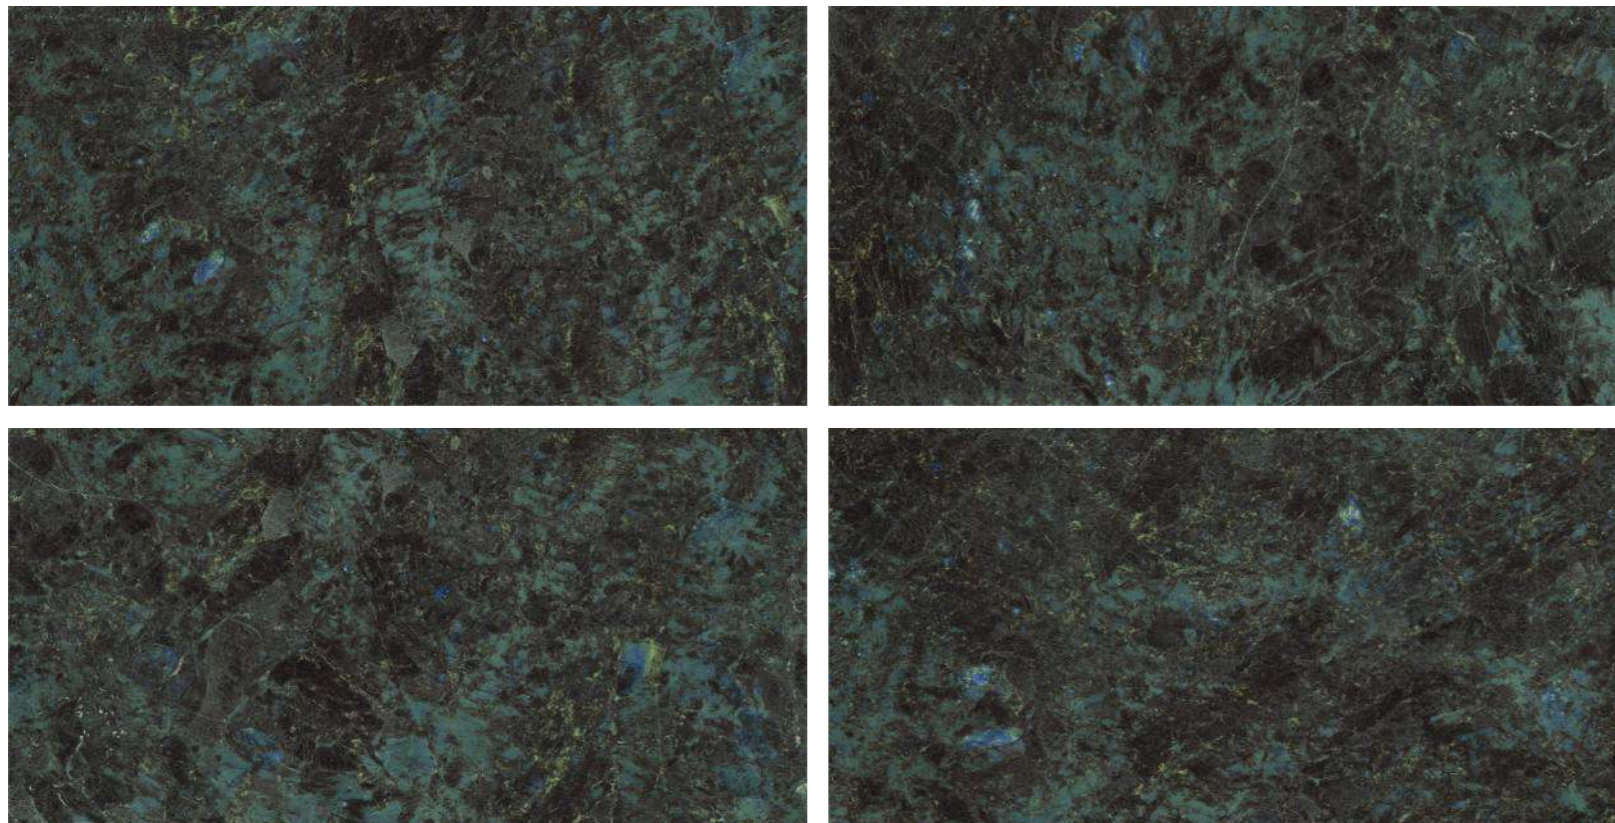

elements of the nature

www.boffo.com

RAIN FOREST

800x1600 mm
High Glossy

Touch for Virtual

04