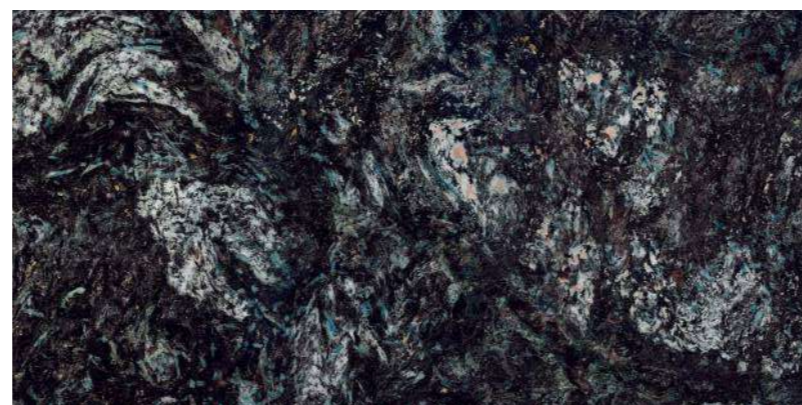

www.boffogranito.com

CARNICO BLACK

800x1600 mm
High Glossy

Touch for Virtual
360°

04

A reflection of
YOUR
Surprise

MIRROЯ
COLLECTION

CALACATTA
RENOIR