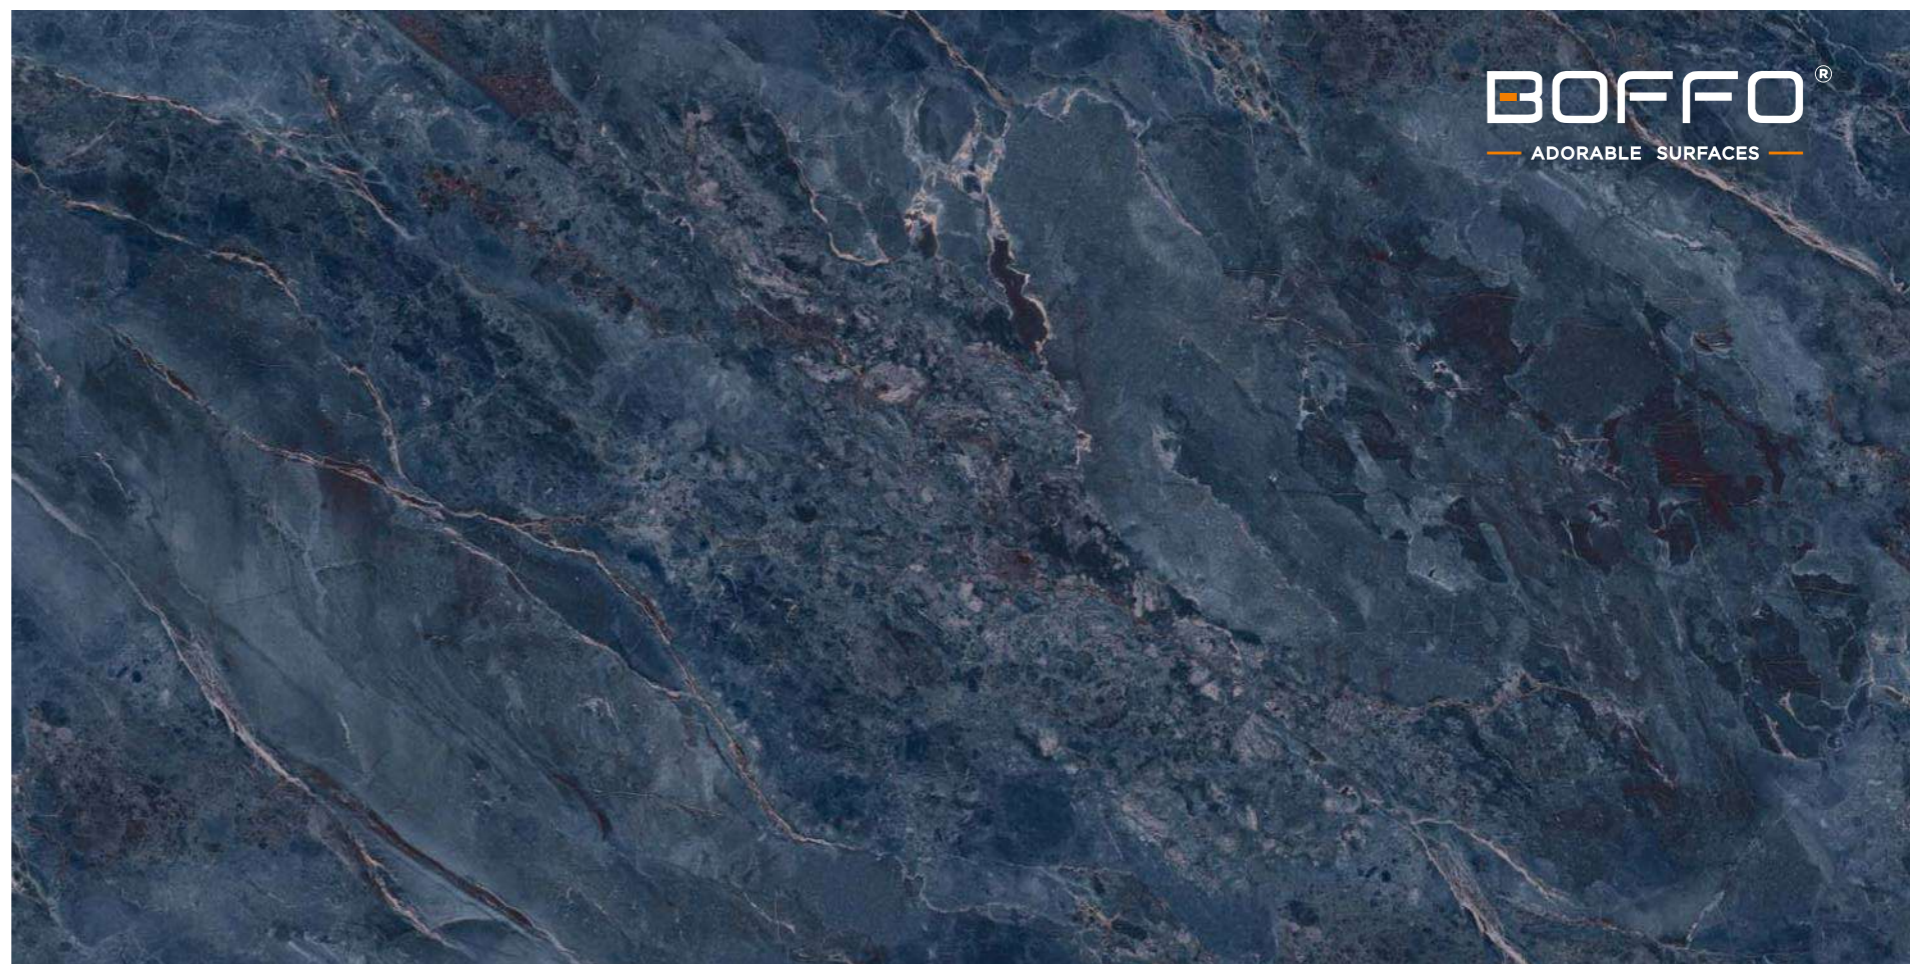

800x1600 mm

HIGH GLOSSY COLLECTION

elements of the nature

www.boffogranito.com

BOFFO[®]
— ADORABLE SURFACES —

RHYOLITE AZUL

800x1600 mm
High Glossy

Touch for Virtual
360°