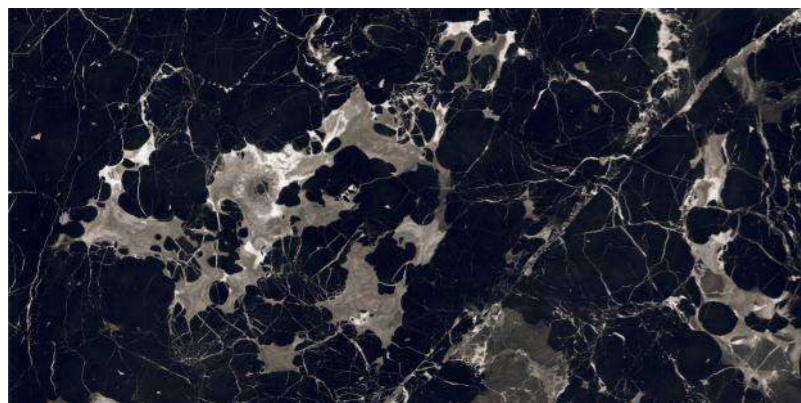

**elements of the
nature**

www.boffogranito.com

BLACK ROSE

800x1600 mm
High Glossy

Touch for Virtual

04