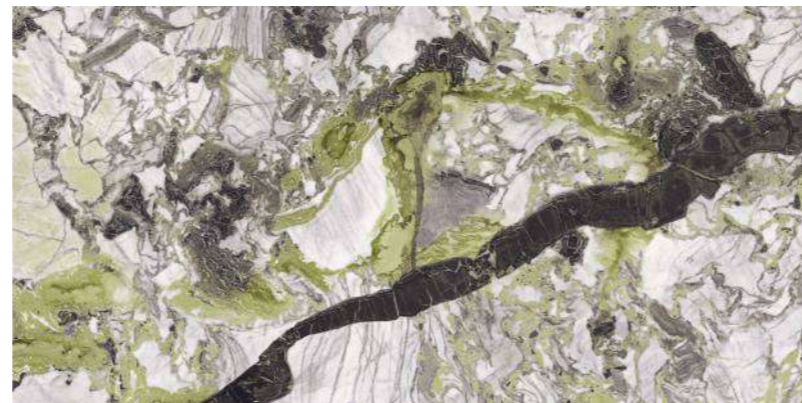

800x1600 mm
HIGH GLOSSY COLLECTION

**elements of the
nature**

www.boffogranito.com

EMERALD JADE

800x1600 mm
High Glossy

Touch for Virtual

04

A reflection of