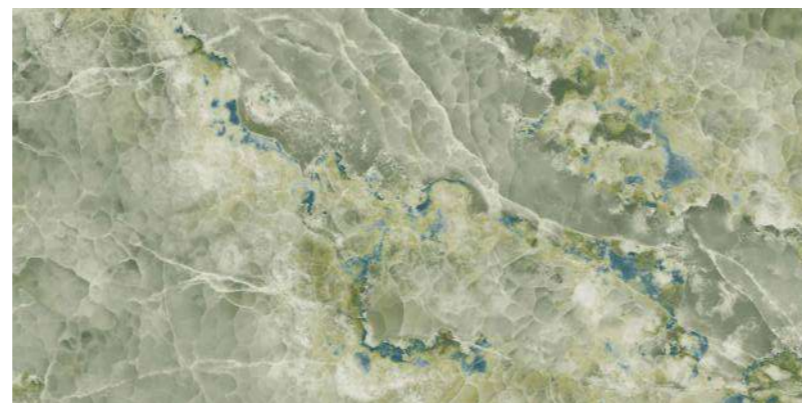

800x1600 mm

HIGH GLOSSY COLLECTION

elements of the nature

www.boffogranito.com

METEOR ONYX

800x1600 mm
High Glossy

Touch for Virtual

03