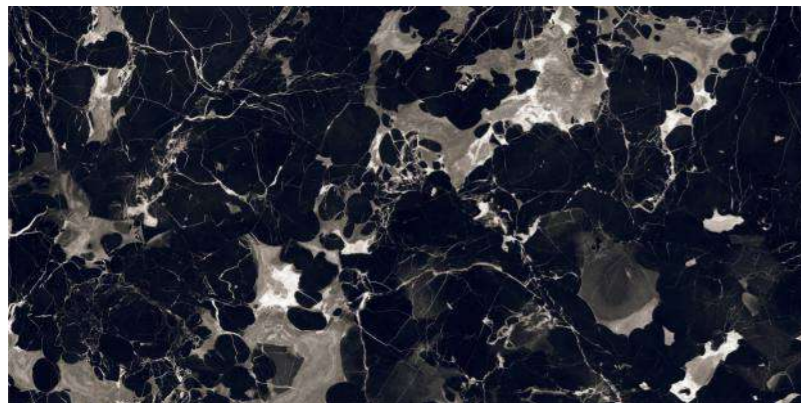

**elements of the
nature**

www.boffogranito.com

BLACK ROSE

800x1600 mm
High Glossy

Touch for Virtual

04