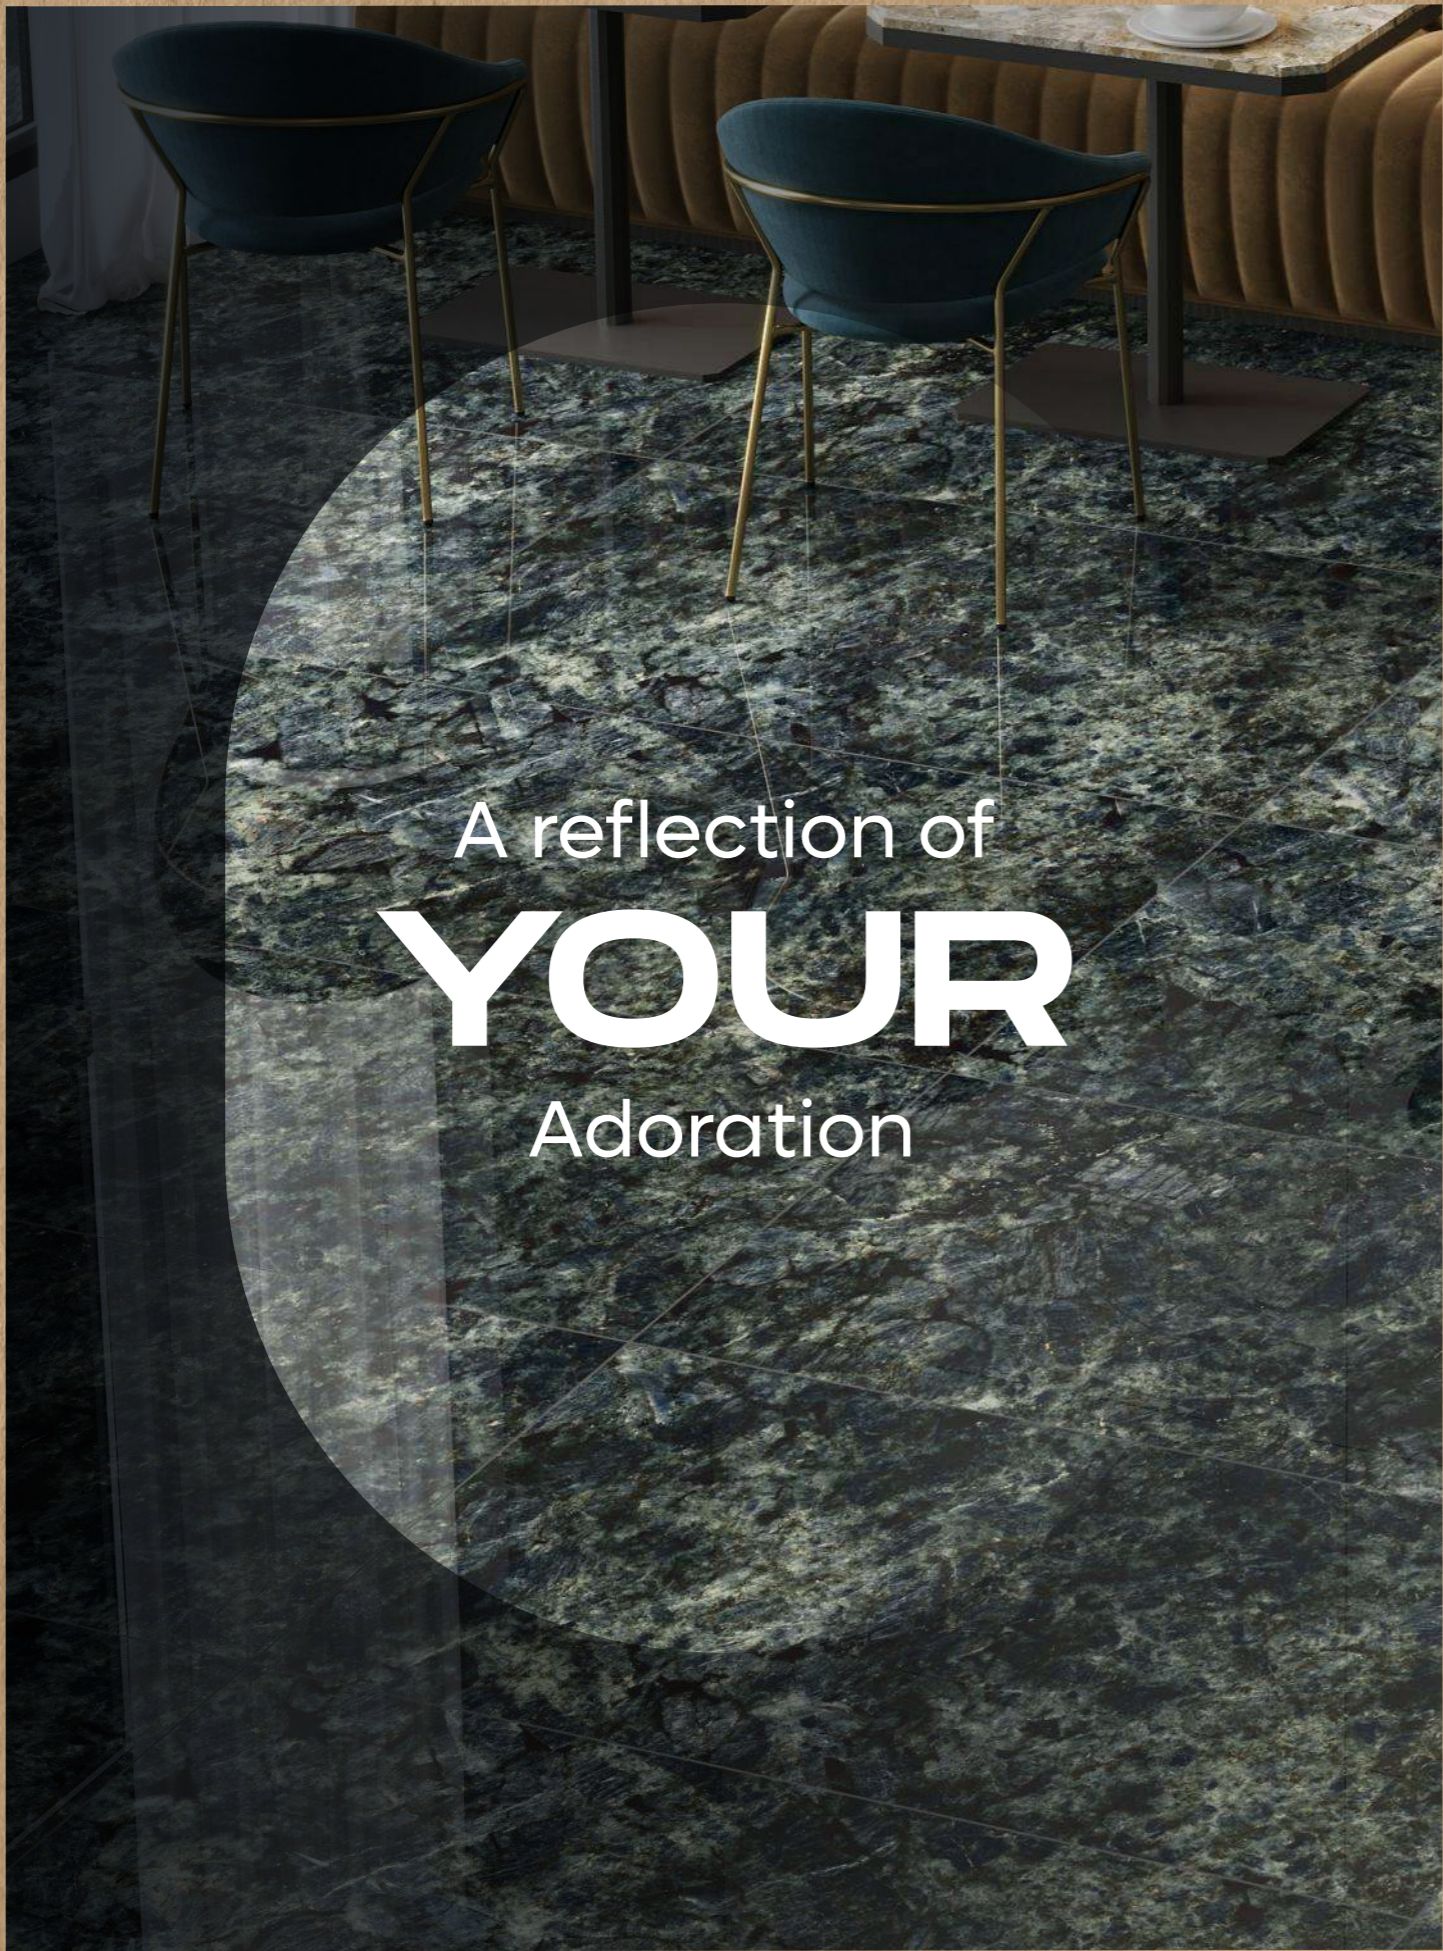

ANGEL OCEAN

800x1600 mm
HIGH GLOSSY COLLECTION

**creates one
of a kind look.**

www.boffo-granito.com

ANGEL OCEAN

800x1600 mm
High Glossy

Touch for Virtual

04