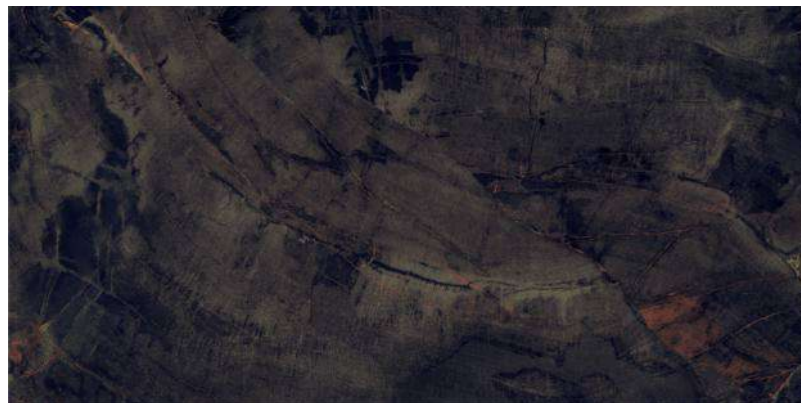

FOSSIL AGATE

800x1600 mm
HIGH GLOSSY COLLECTION

**elements of the
nature**

www.boffogranito.com

FOSSIL AGATE

800x1600 mm
High Glossy

Touch for Virtual

04