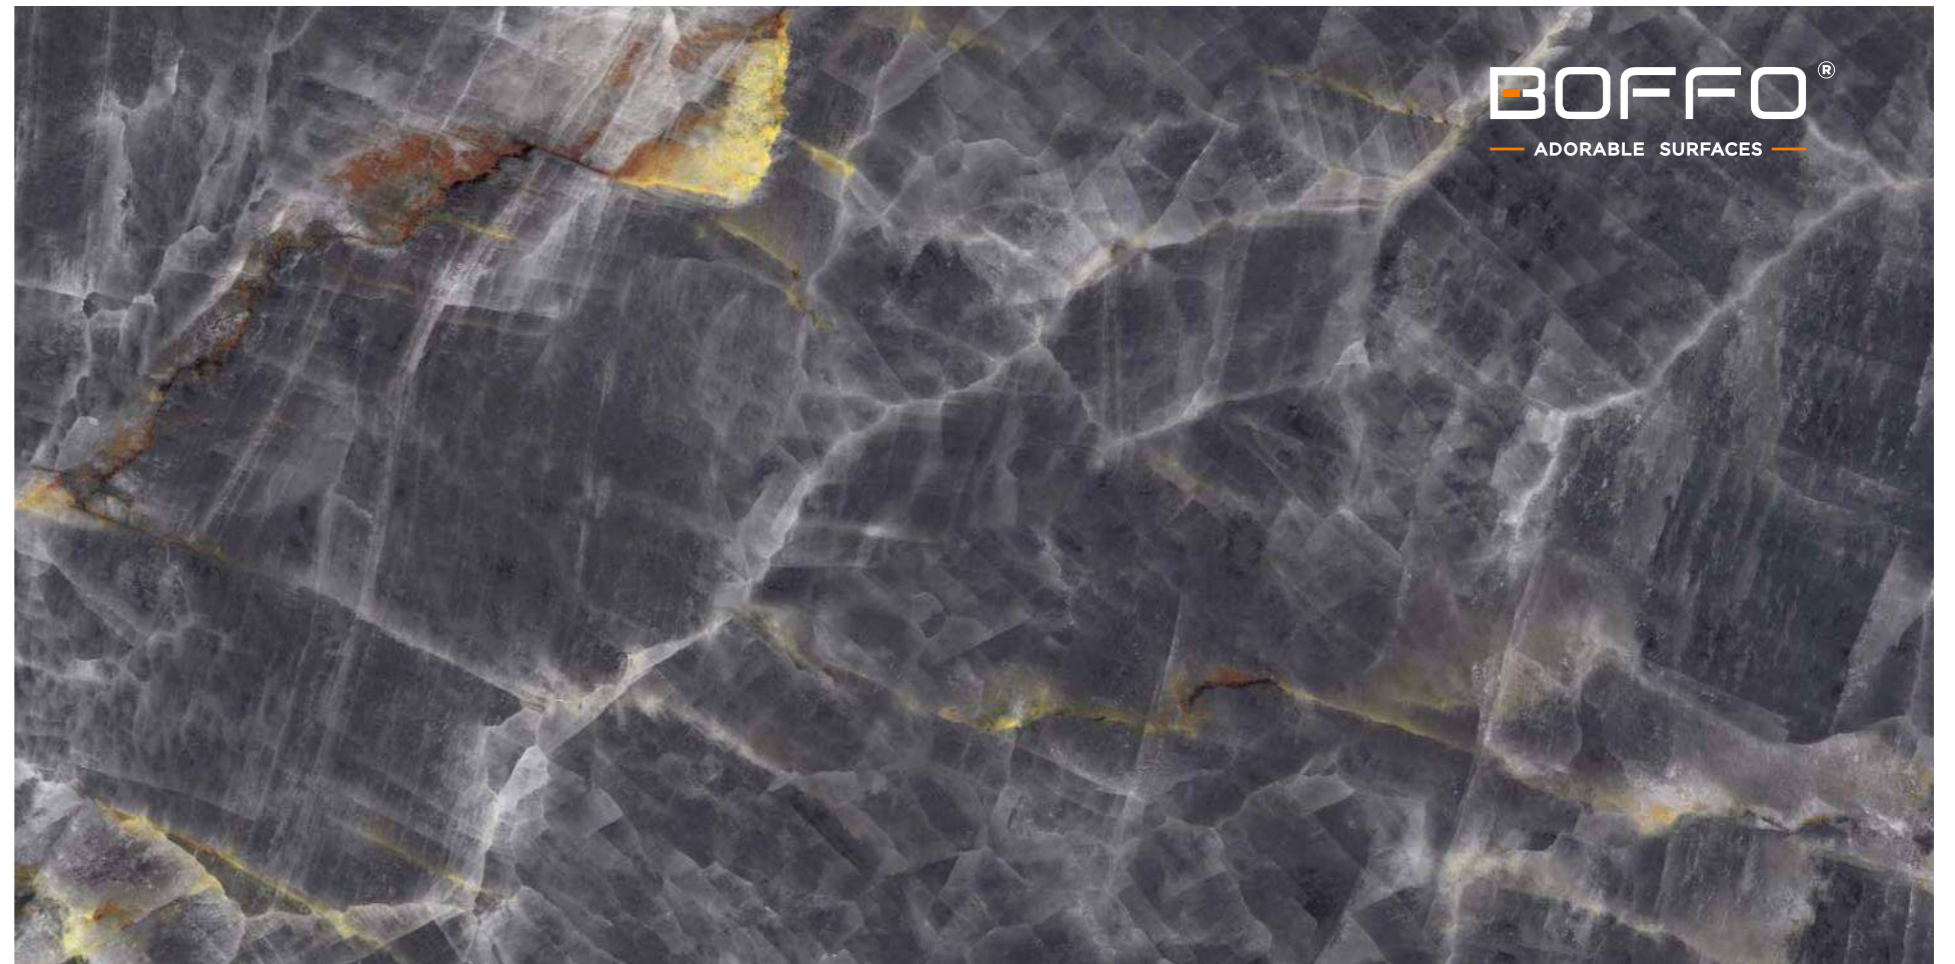

JADORE BLACK

800x1600 mm
High Glossy

Touch for Virtual

04