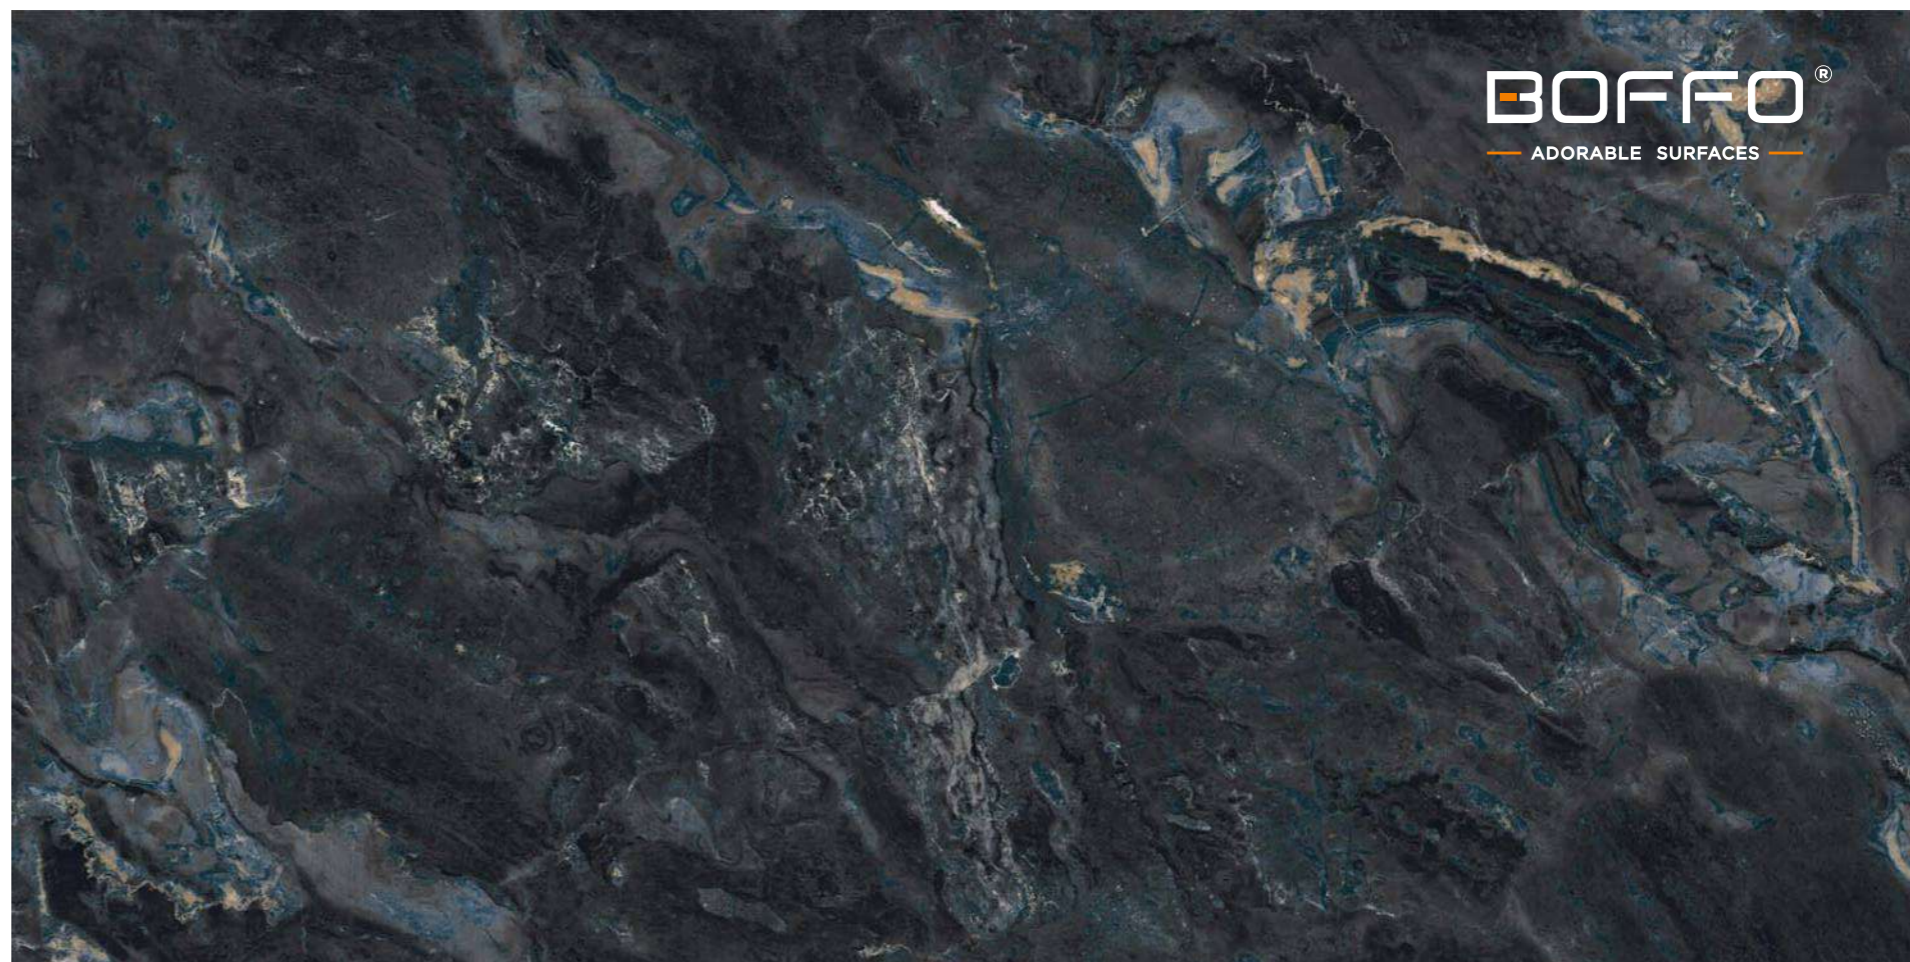

OBICO BLUE

800x1600 mm
HIGH GLOSSY COLLECTION

elements of the nature

www.boffogranito.com

OBICO BLUE

800x1600 mm
High Glossy

Touch for Virtual
360°

04