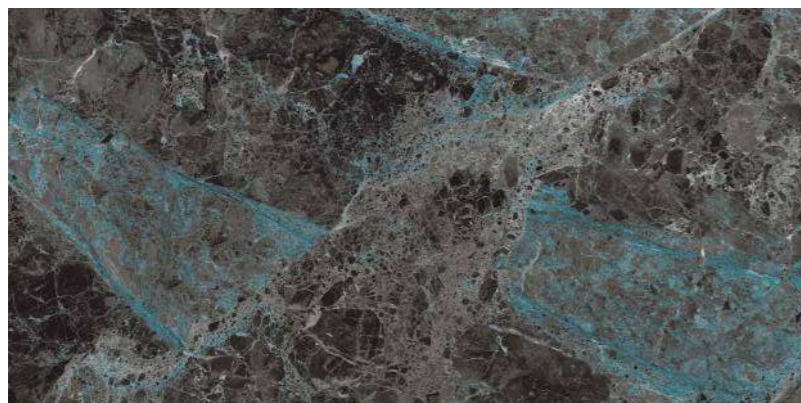

**elements of the
nature**

www.boffogranito.com

ICARIA AQUA

800x1600 mm
High Glossy

Touch for Virtual

04