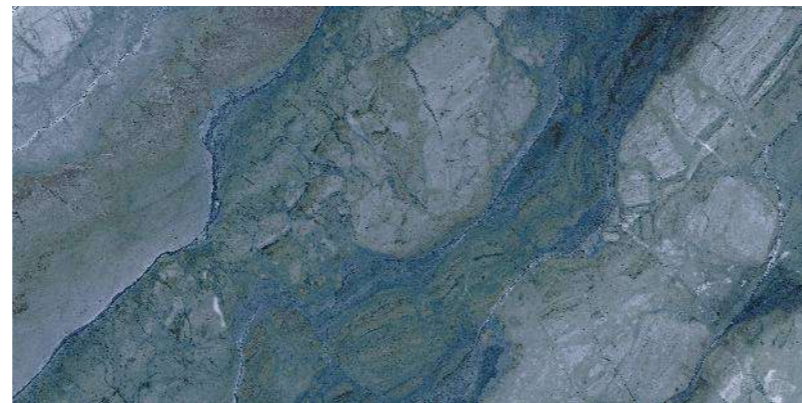

ANGEL OCEAN

800x1600 mm
HIGH GLOSSY COLLECTION

**creates one
of a kind look.**

www.boffo-granito.com

ANGEL OCEAN

800x1600 mm
High Glossy

Touch for Virtual

04