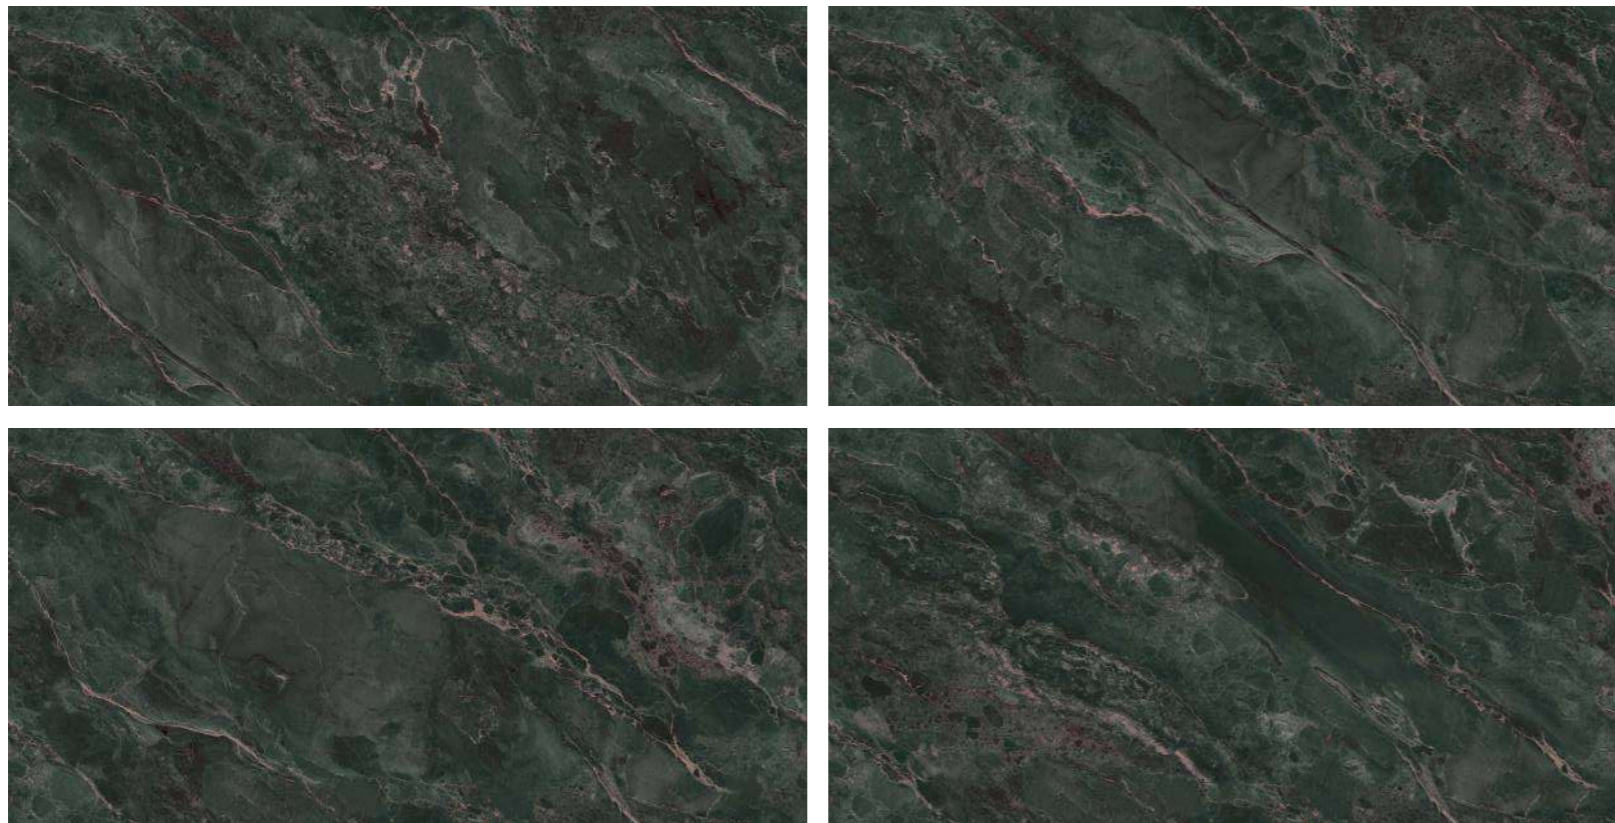

elements of the nature

www.boffo.com

RHYOLITE FOREST

800x1600 mm
High Glossy

Touch for Virtual

04