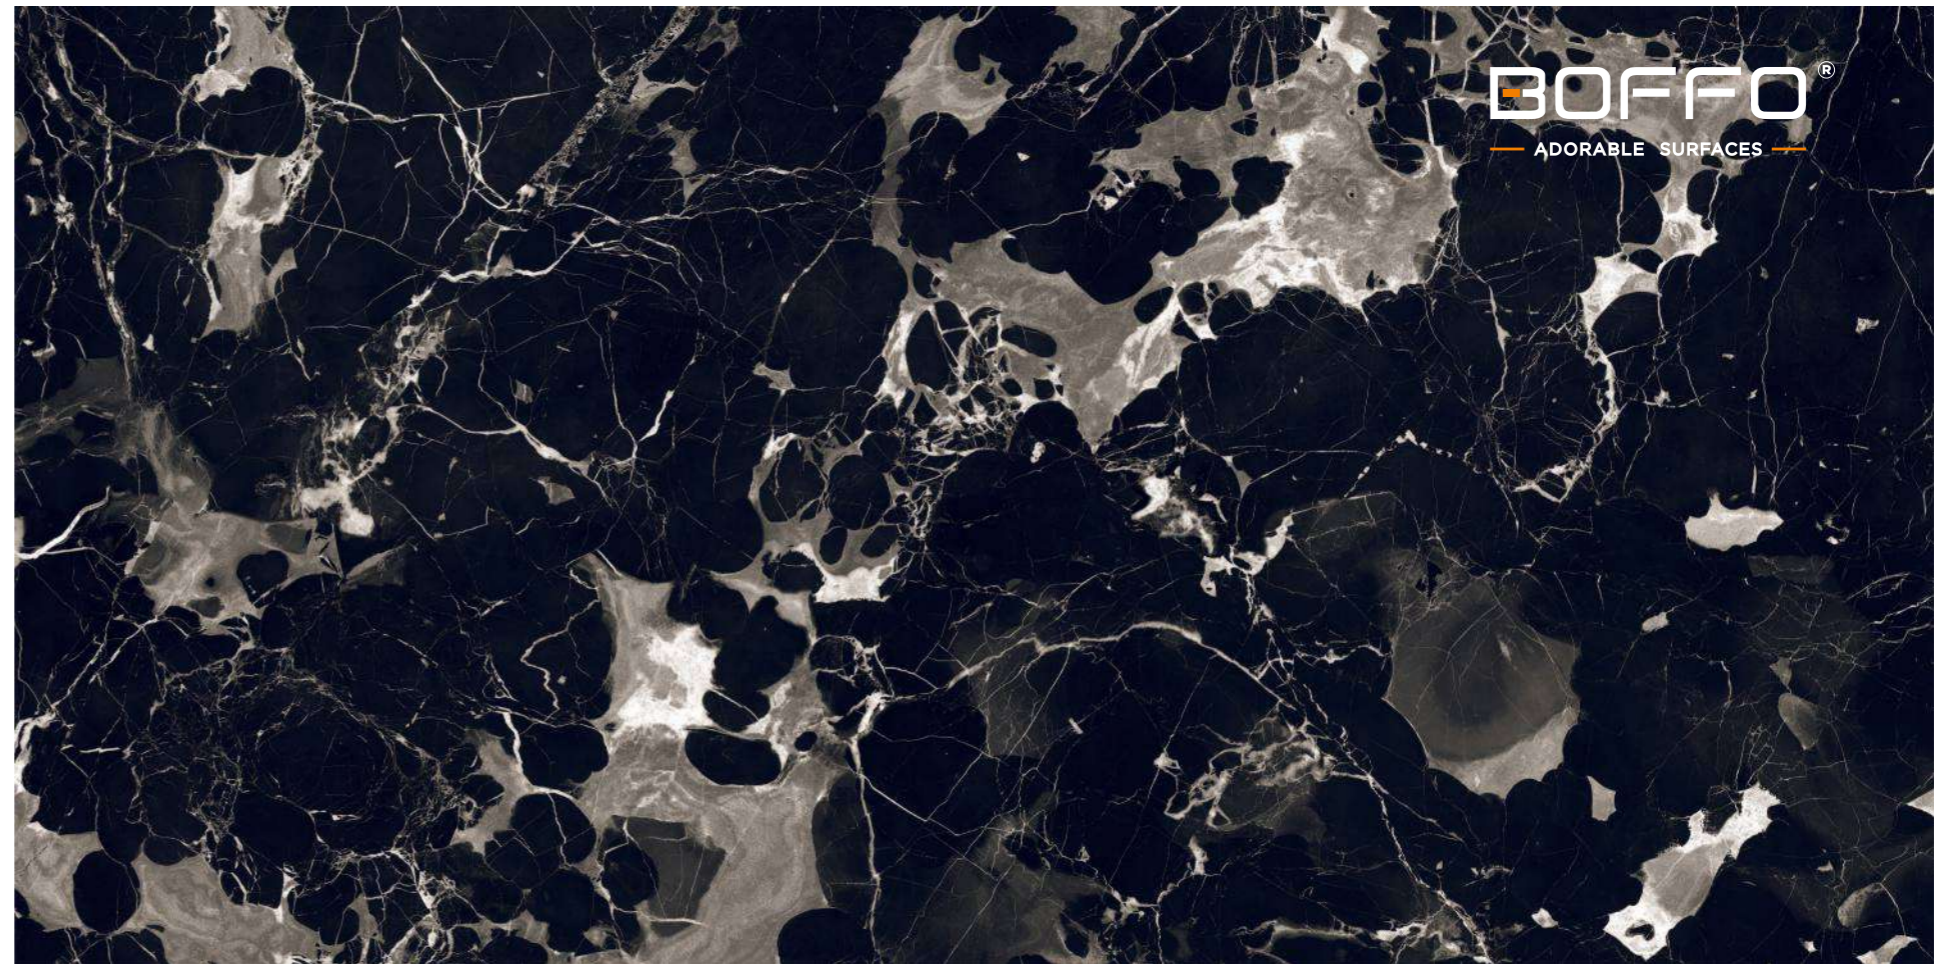

BLACK ROSE

800x1600 mm
High Glossy

Touch for Virtual

04