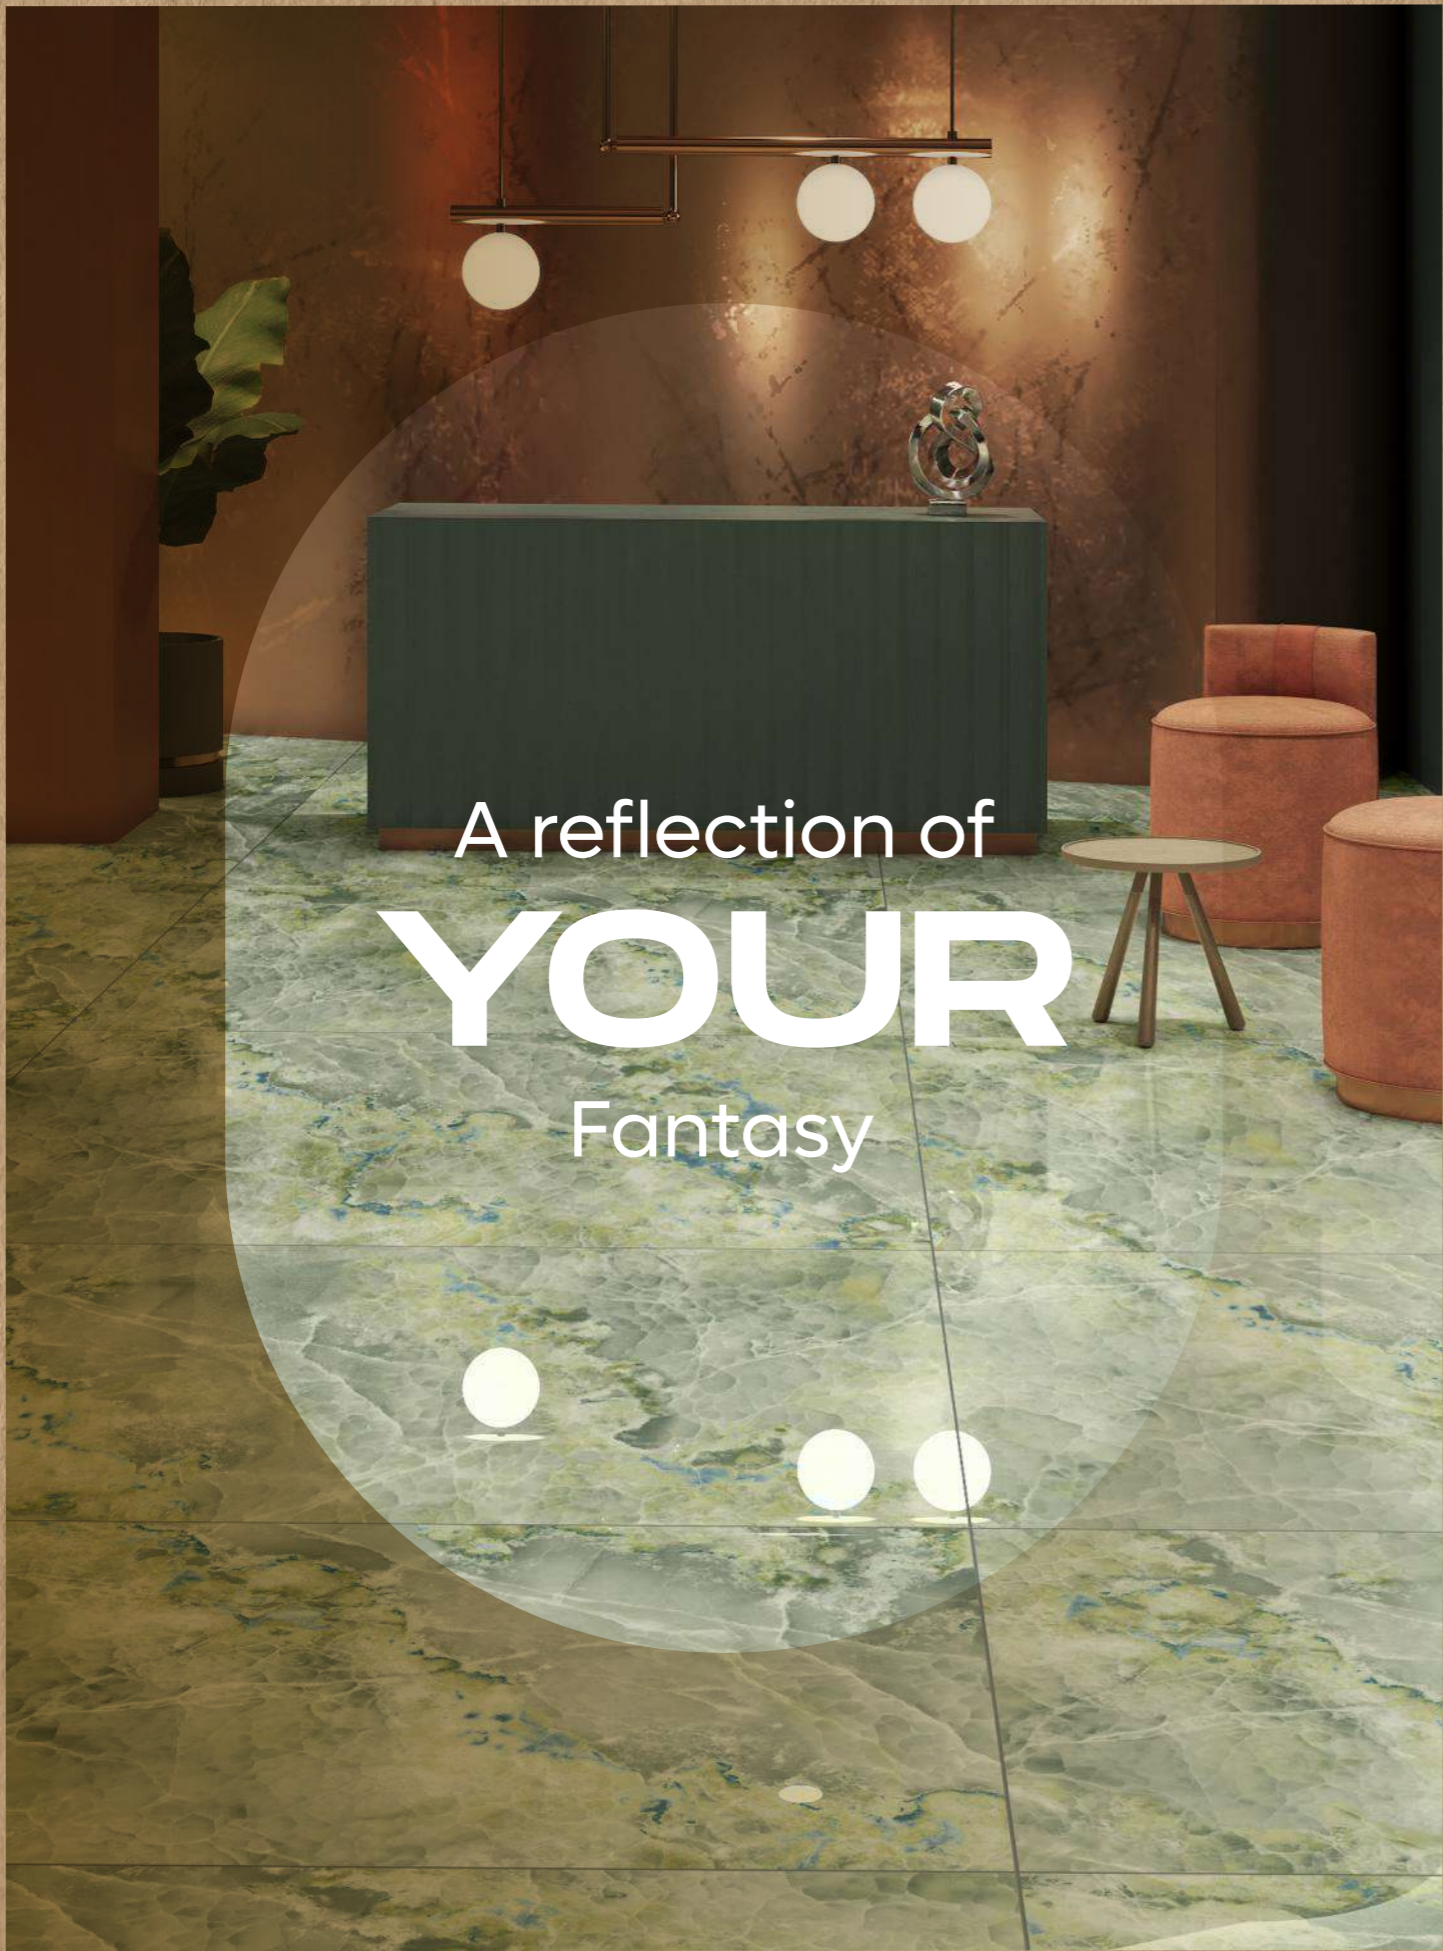

LEMURIAN

800x1600 mm
High Glossy

Touch for Virtual

04

A reflection of
YOUR
Fantasy

MIRROR
COLLECTION

METEOR
ONYX

METEOR ONYX