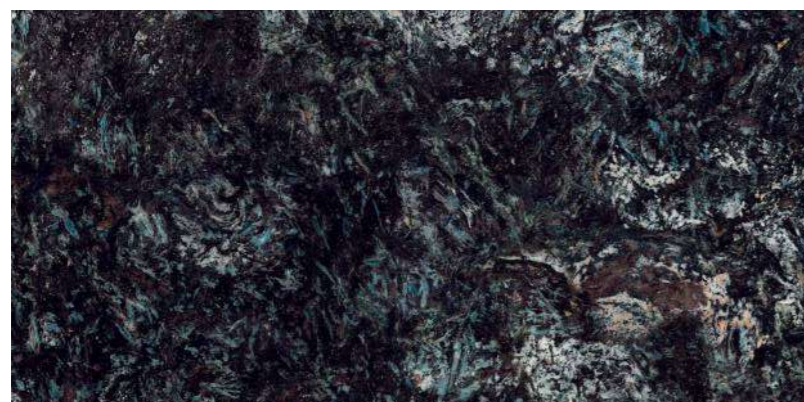

www.boffogranito.com

CARNICO BLACK

800x1600 mm
High Glossy

Touch for Virtual
360°

04

A reflection of
YOUR
Surprise

MIRROЯ
COLLECTION

CALACATTA
RENOIR