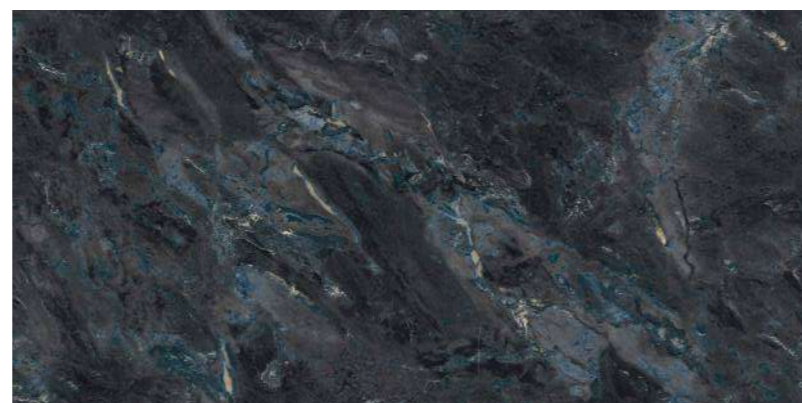

OBICO BLUE

800x1600 mm
HIGH GLOSSY COLLECTION

elements of the nature

www.boffogranito.com

OBICO BLUE

800x1600 mm
High Glossy

Touch for Virtual
360°

04