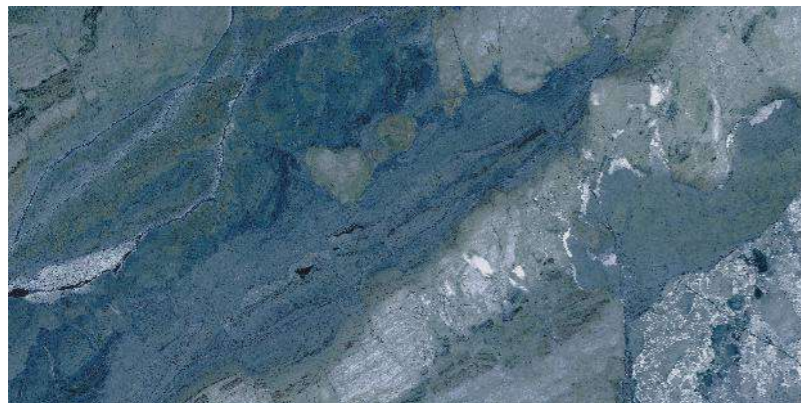

ANGEL OCEAN

800x1600 mm
HIGH GLOSSY COLLECTION

**creates one
of a kind look.**

www.boffo-granito.com

ANGEL OCEAN

800x1600 mm
High Glossy

Touch for Virtual

04