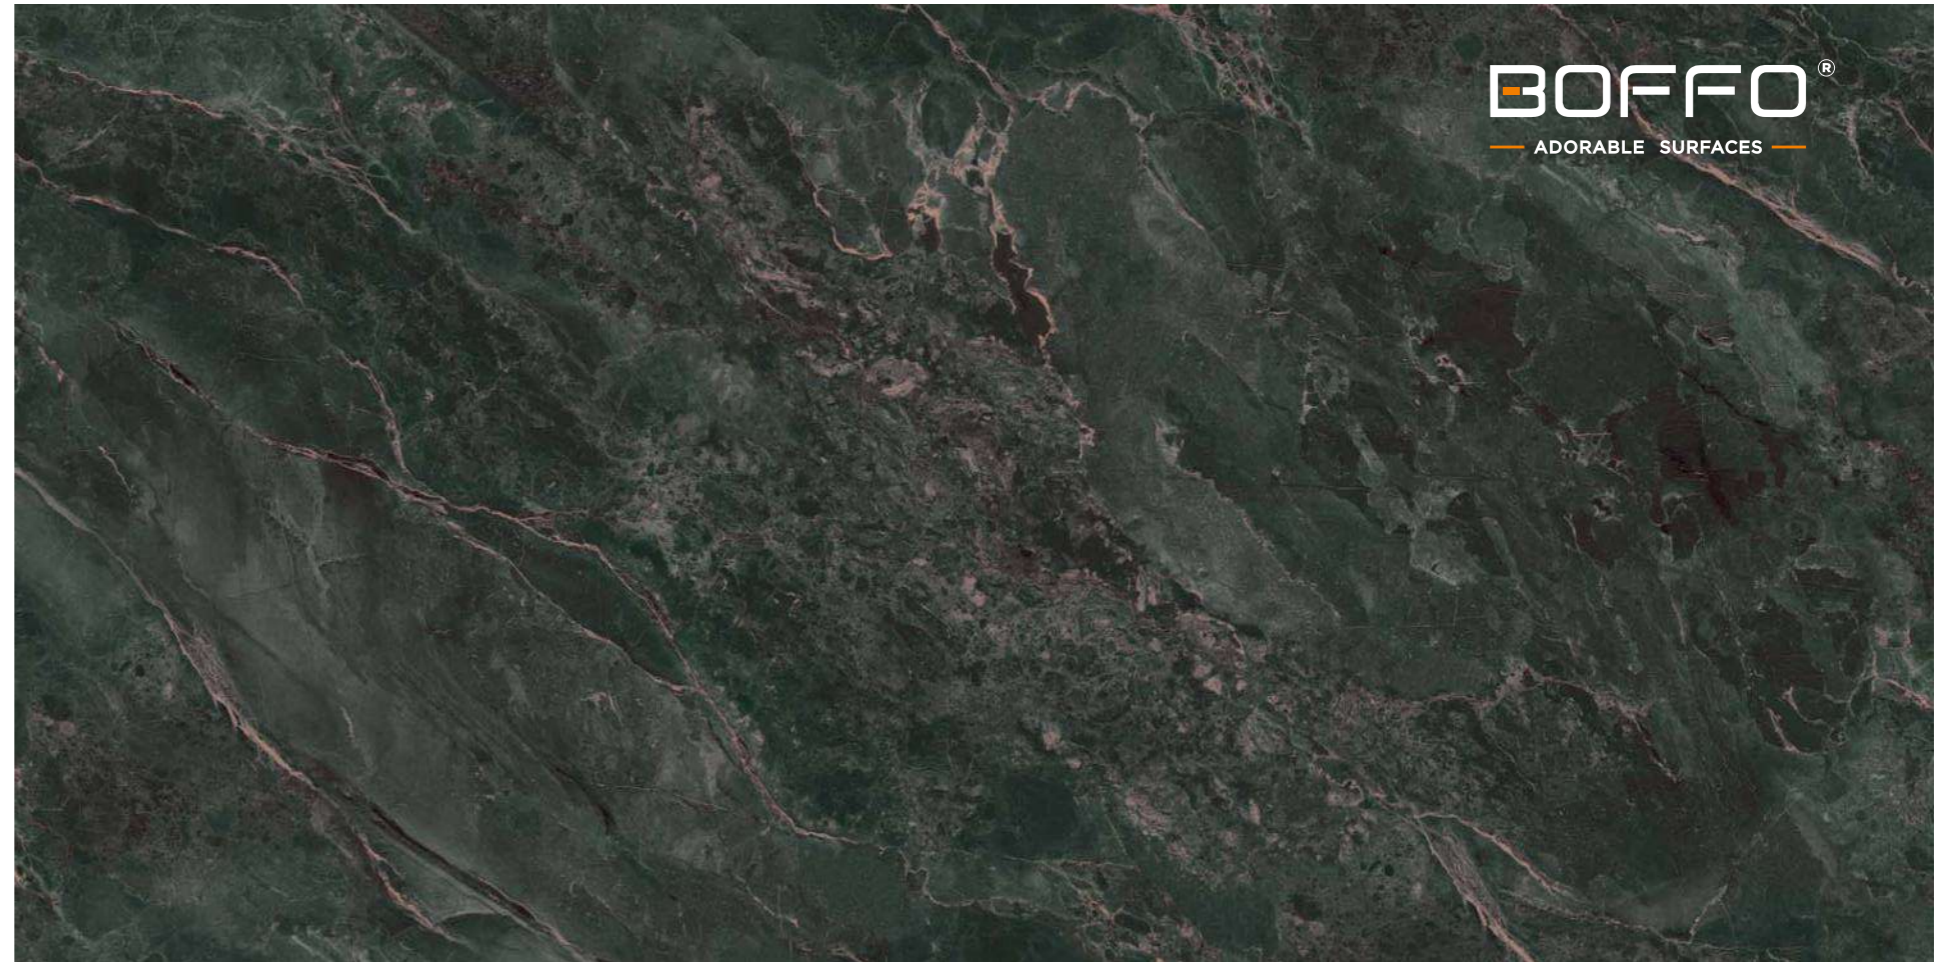

04

A reflection of
YOUR
Pride

MIRROR
COLLECTION

**RHYOLITE
FOREST**

RHYOLITE FOREST

800x1600 mm
HIGH GLOSSY COLLECTION

elements of the nature

www.boffo.com