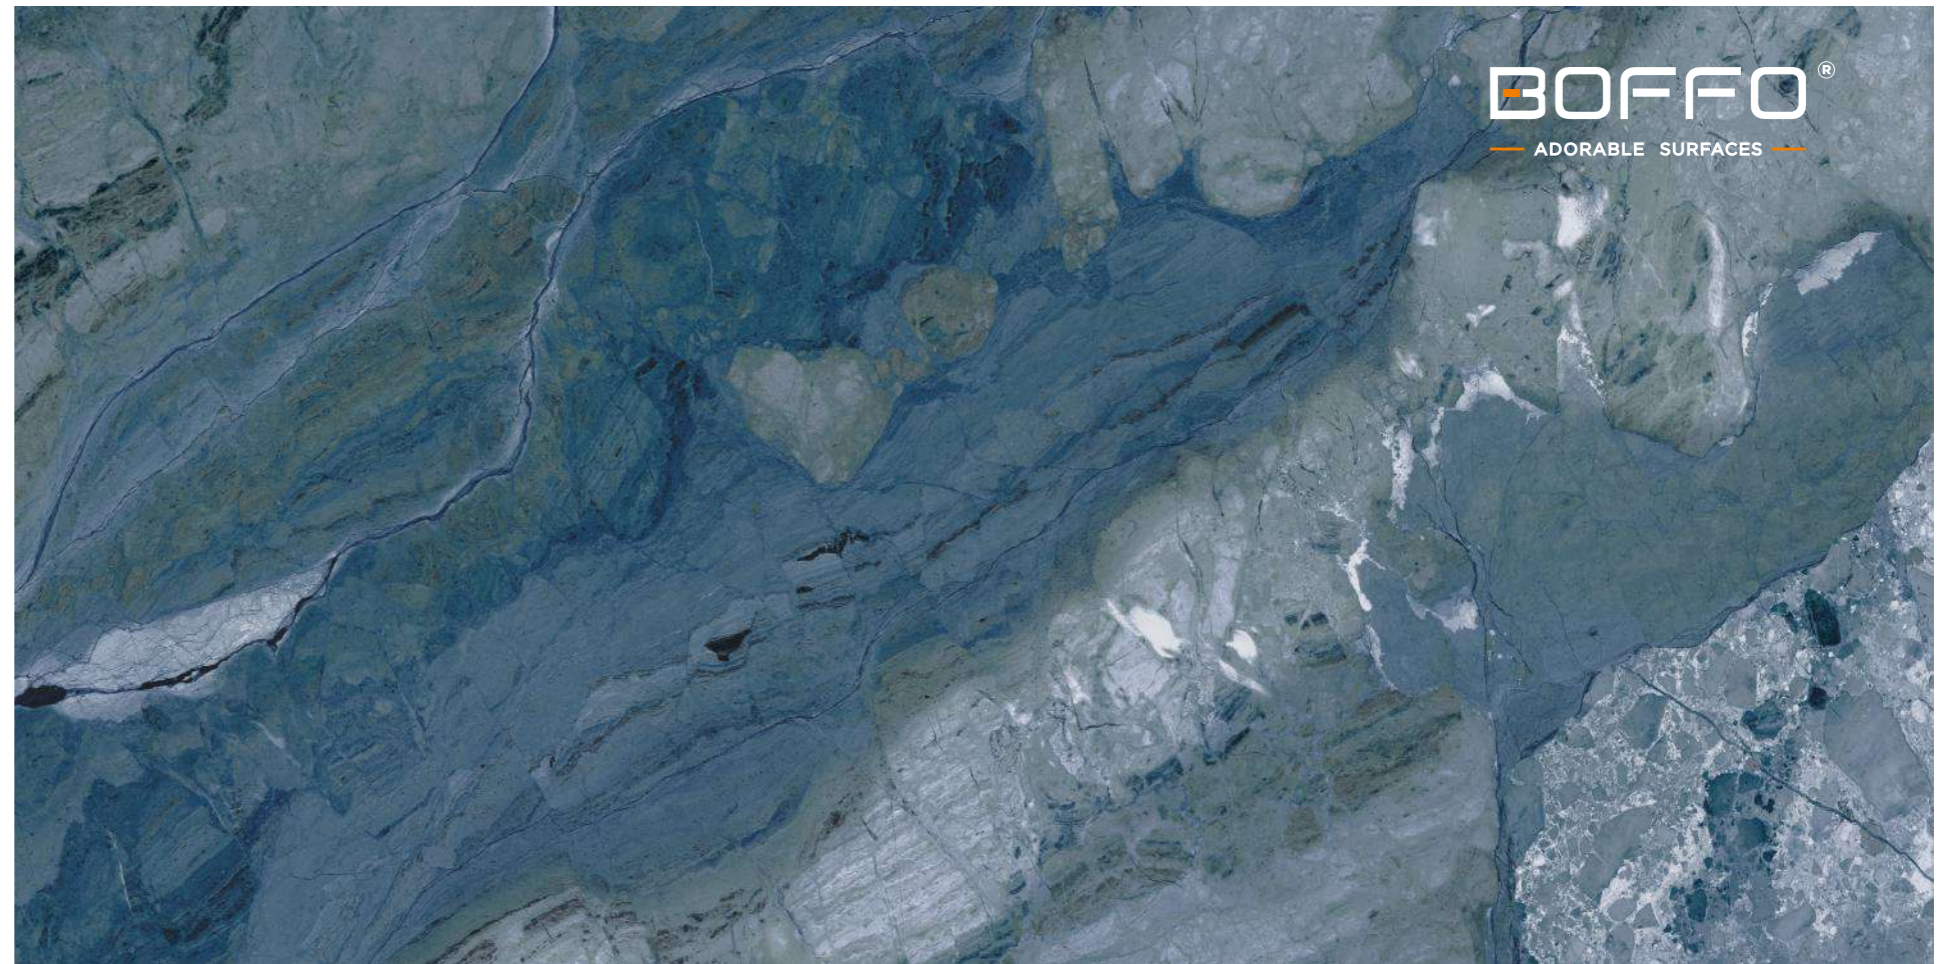

ANGEL OCEAN

800x1600 mm
HIGH GLOSSY COLLECTION

**creates one
of a kind look.**

www.boffo-granito.com

ANGEL OCEAN

800x1600 mm
High Glossy

Touch for Virtual

04