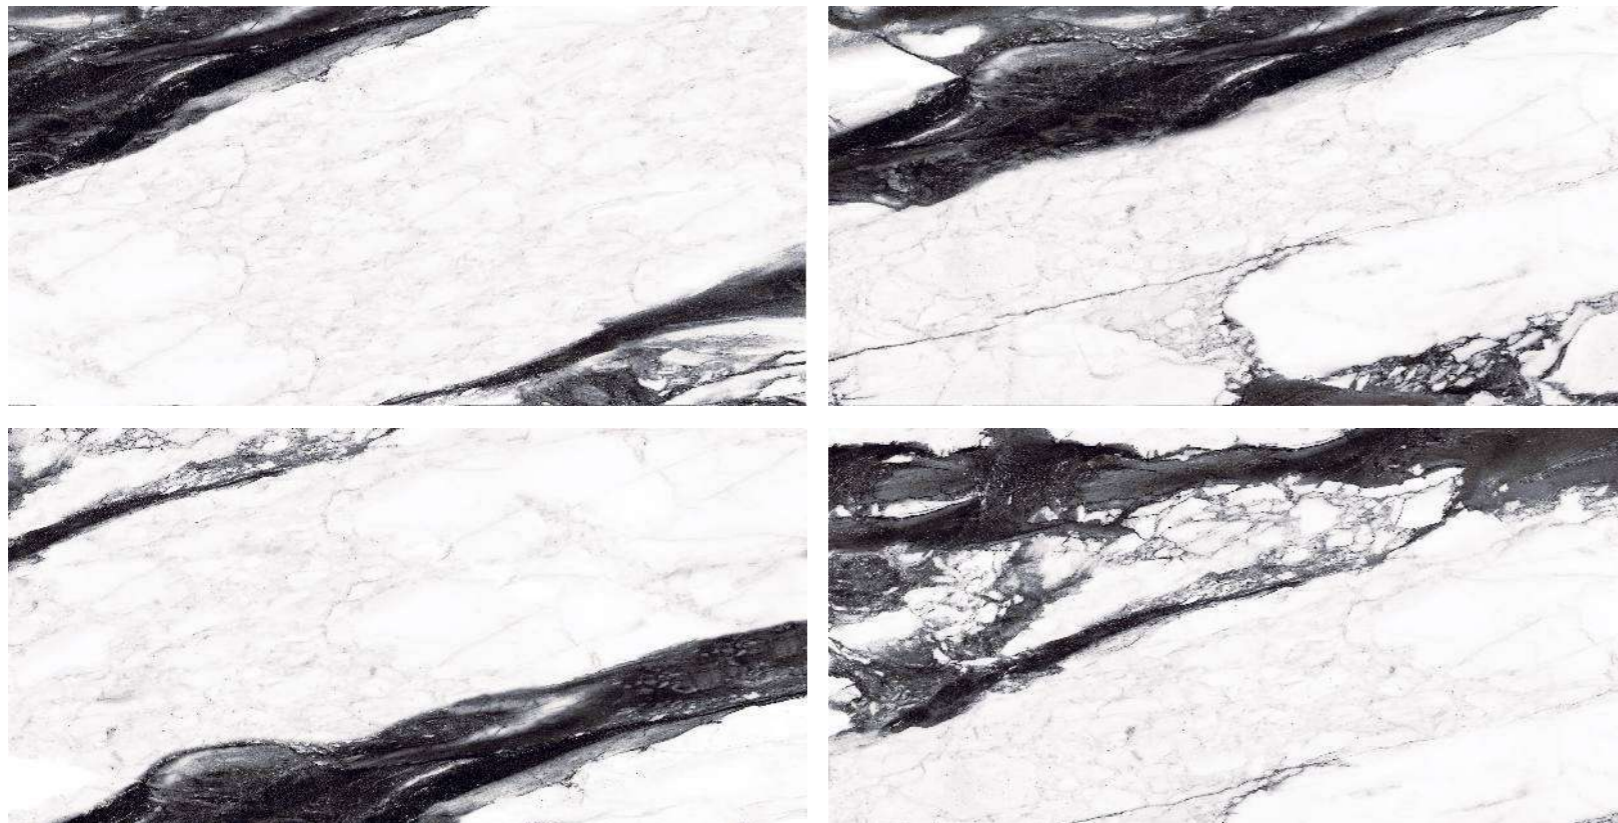

**elements of the
nature**

www.boffogranito.com

CALACATTA RENOIR

800x1600 mm
High Glossy

Touch for Virtual

06