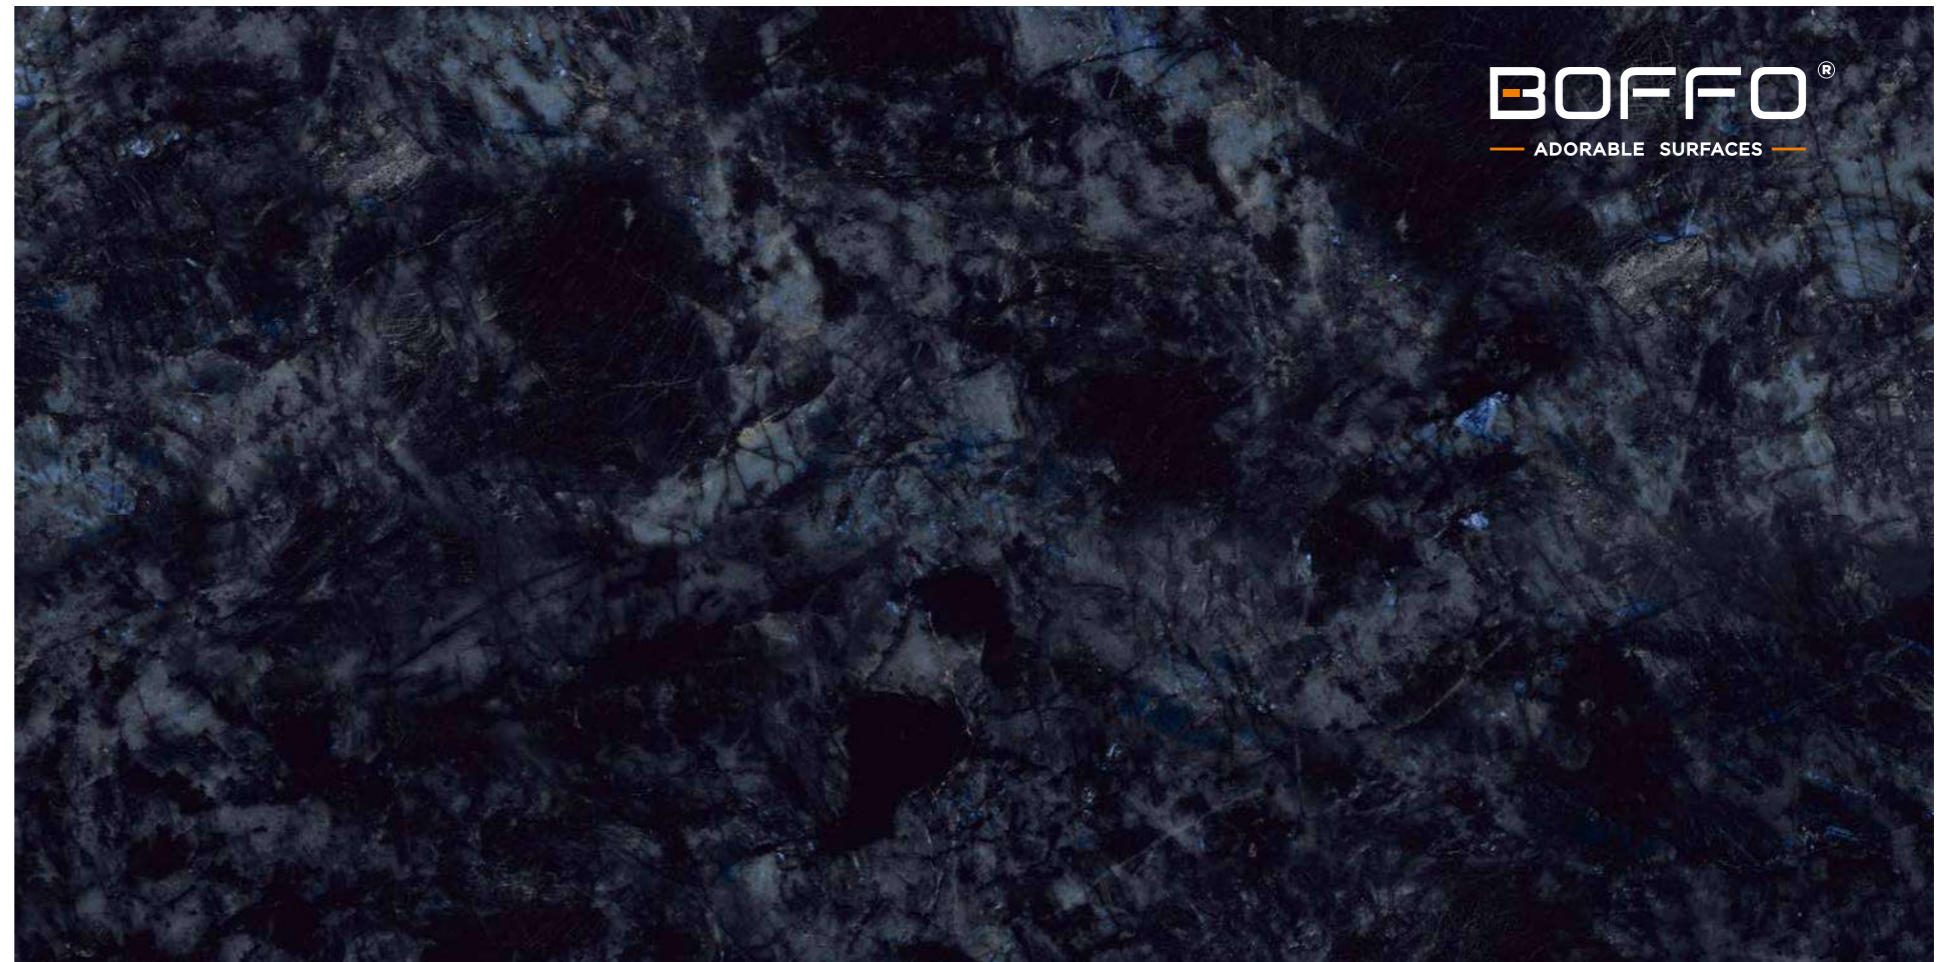

MIRROR
COLLECTION

MITICA
BLUE

MITICA BLUE

800x1600 mm
HIGH GLOSSY COLLECTION

**elements of the
nature**

www.boffogranito.com

MITICA BLUE

800x1600 mm
High Glossy