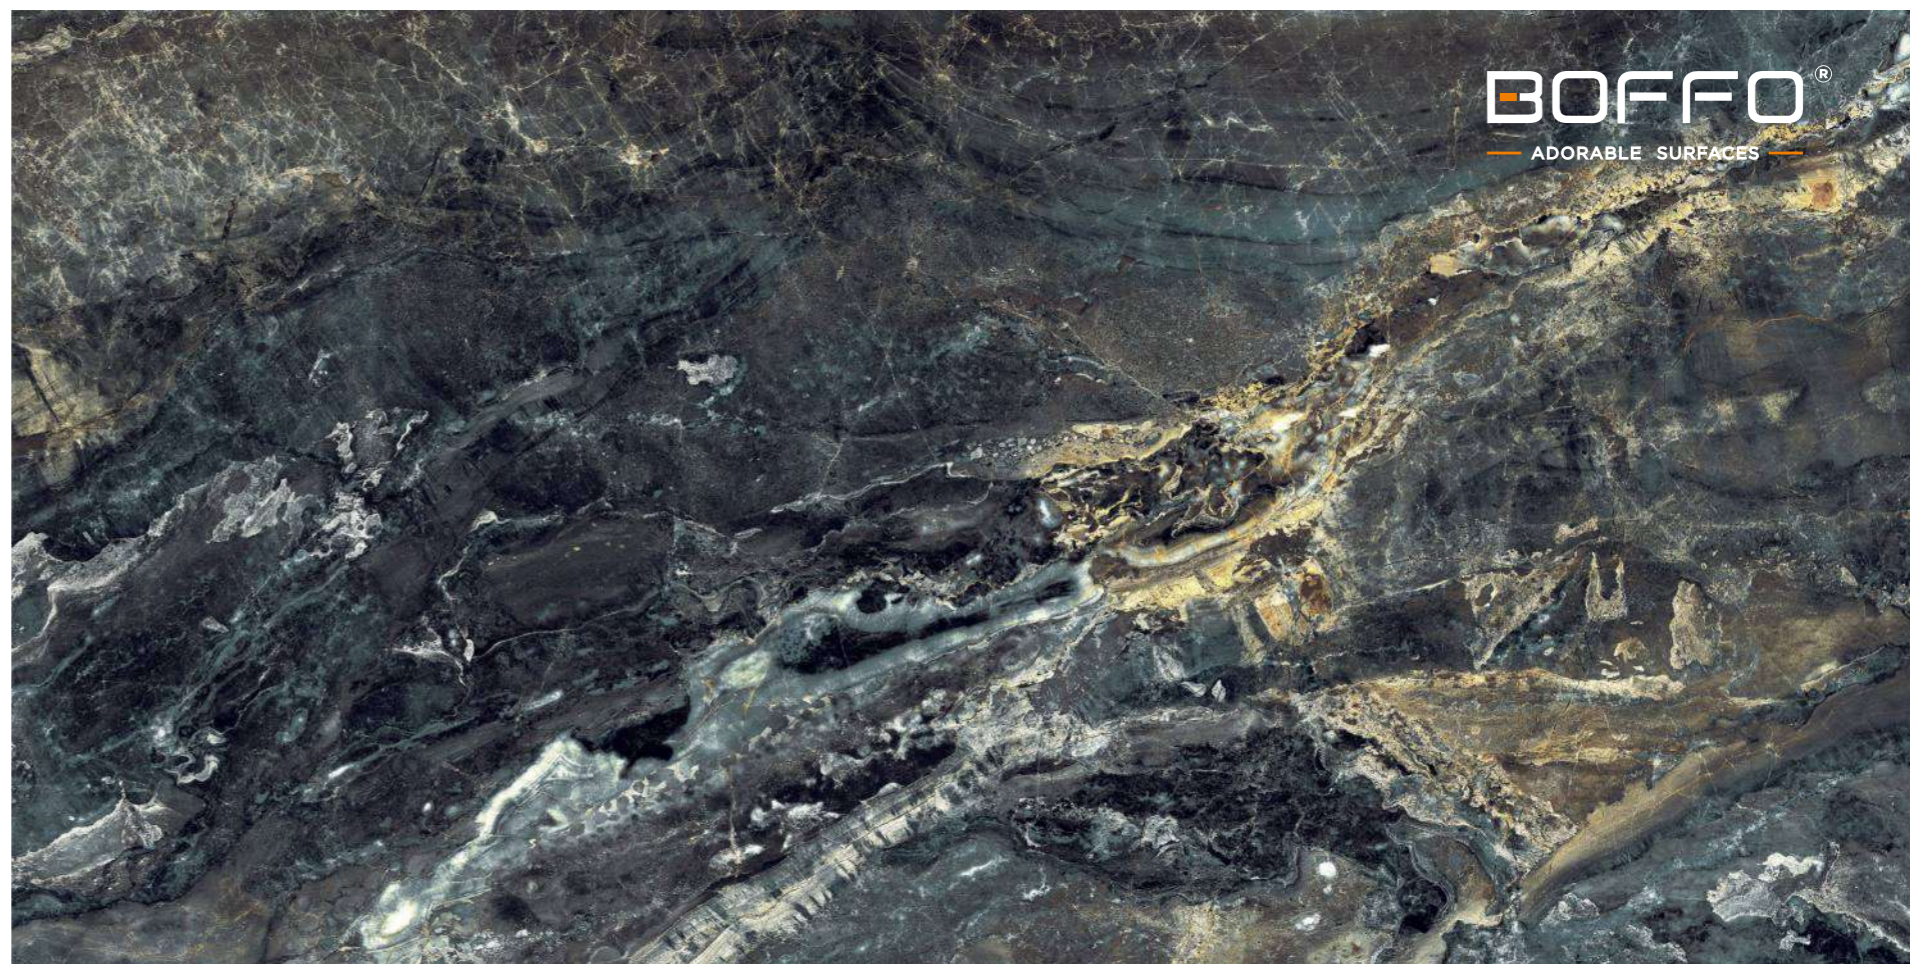

BRECHE DUMAS

800x1600 mm
High Glossy

Touch for Virtual
360°

04