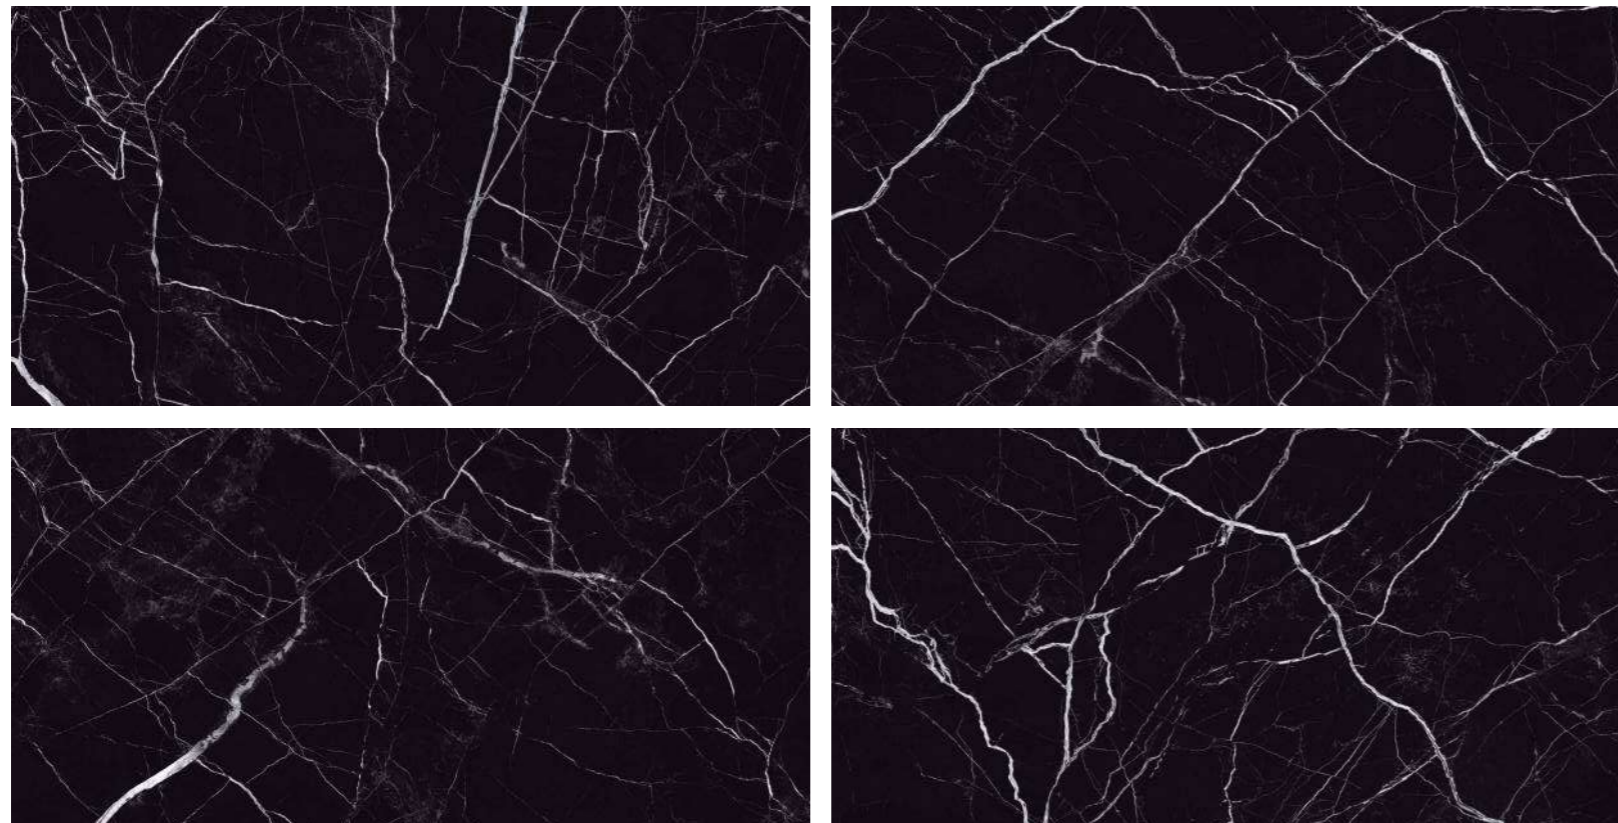

ARDI NERO

800x1600 mm
High Glossy

Touch for Virtual
360°

04