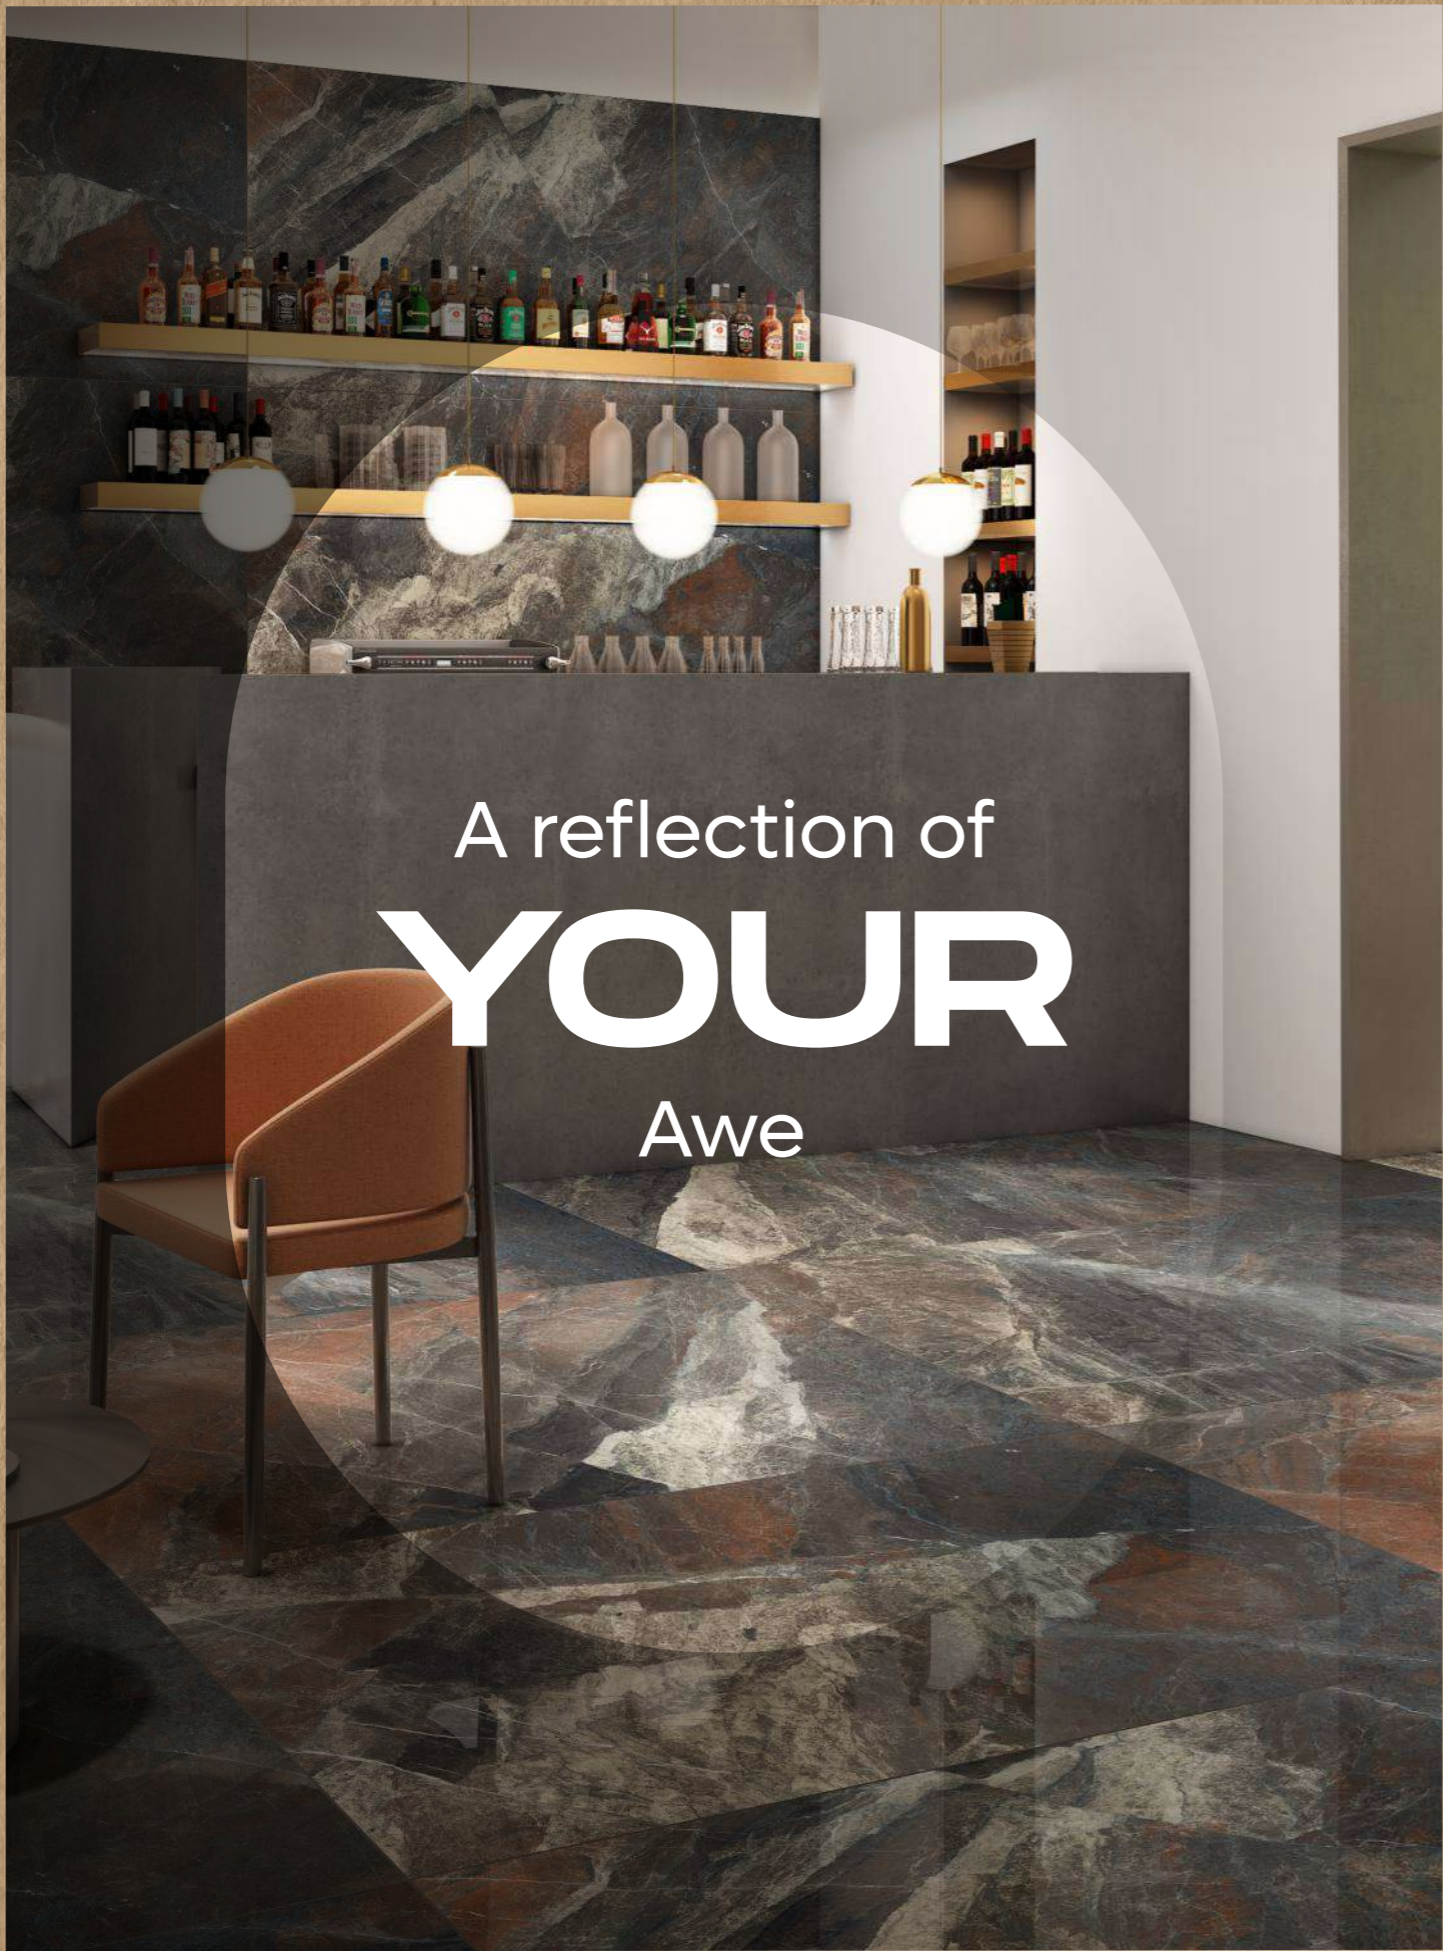

RAIN
FOREST

RHYOLITE
AZUL

RHYOLITE
FOREST

SAINT
ANNE
MARRON

SKY
ONYX

ZUMA
PURPLE

A reflection of
YOUR
Awe

MIRROR
COLLECTION