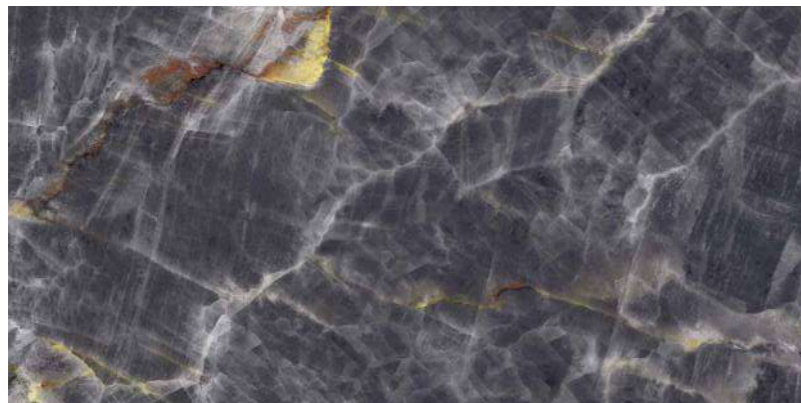

www.boffo.com

JADORE BLACK

800x1600 mm
High Glossy

Touch for Virtual

04

A reflection of
YOUR
Fantasy

MIRROR
COLLECTION

**JADORE
FERN**