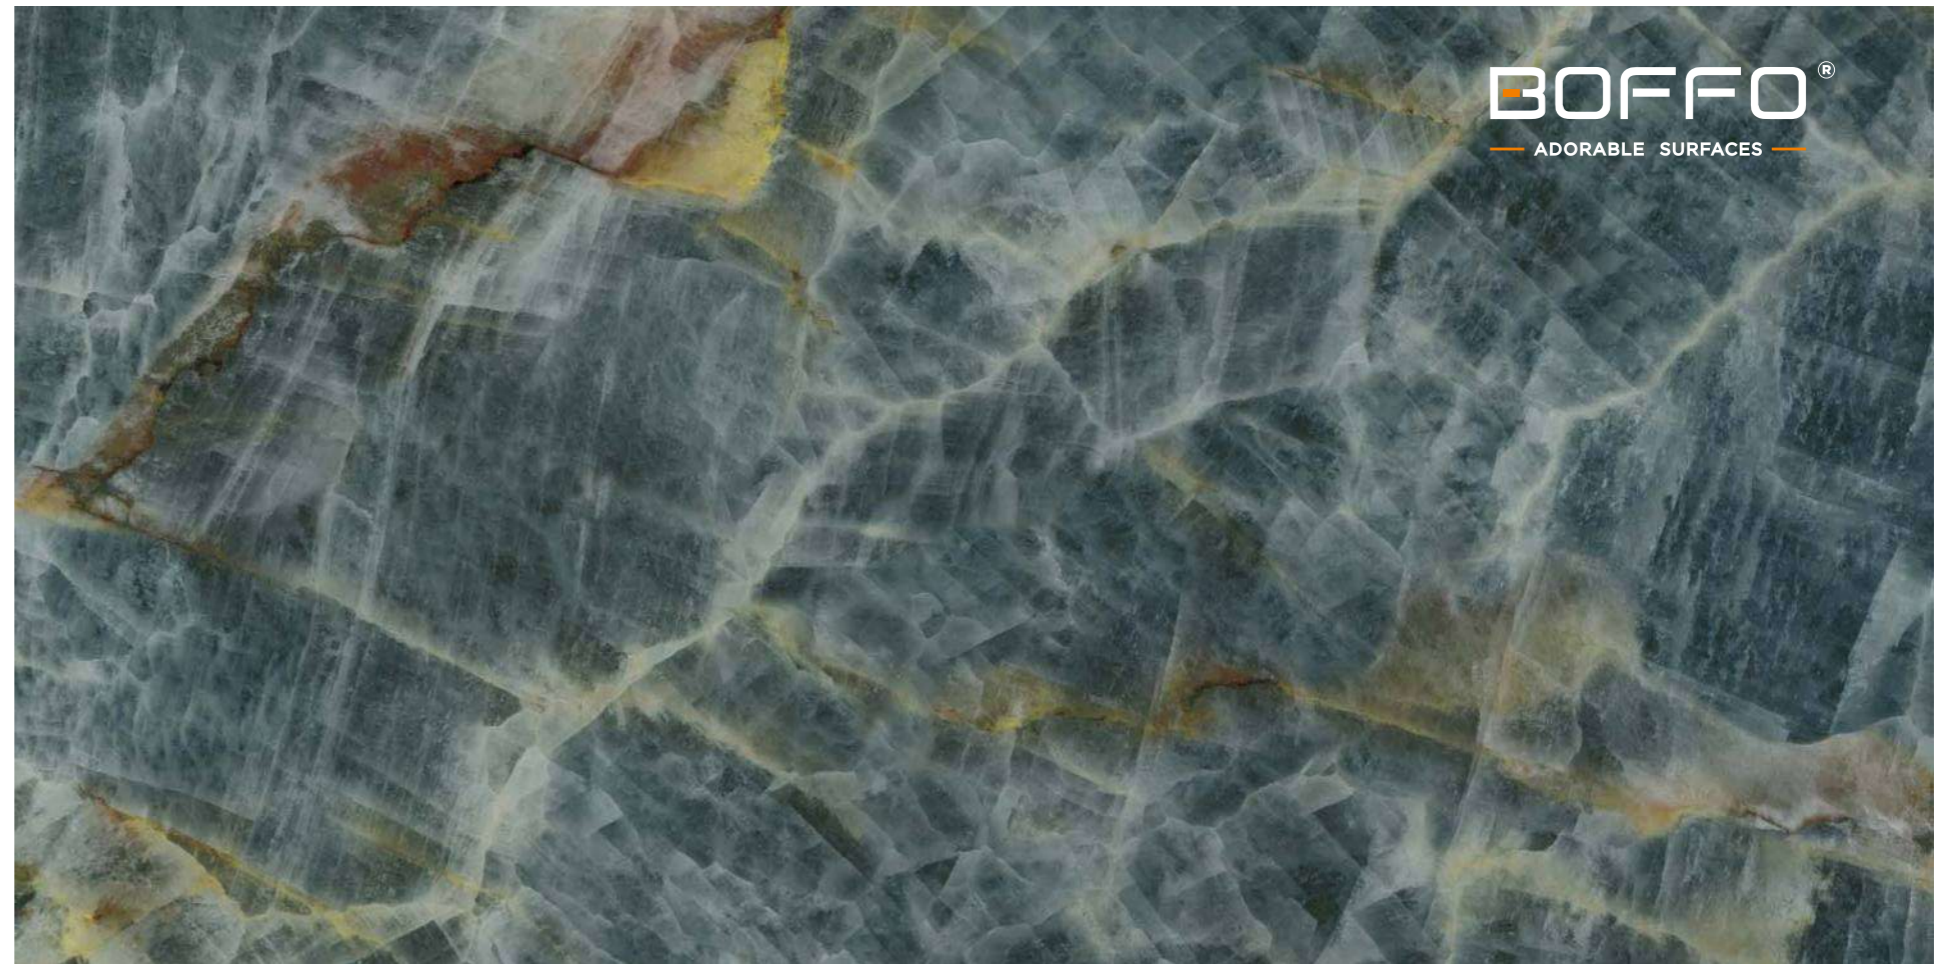

JADORE FERN

800x1600 mm

HIGH GLOSSY COLLECTION

**elements of the
nature**

www.boffo-granito.com

JADORE FERN

800x1600 mm
High Glossy

Touch for Virtual