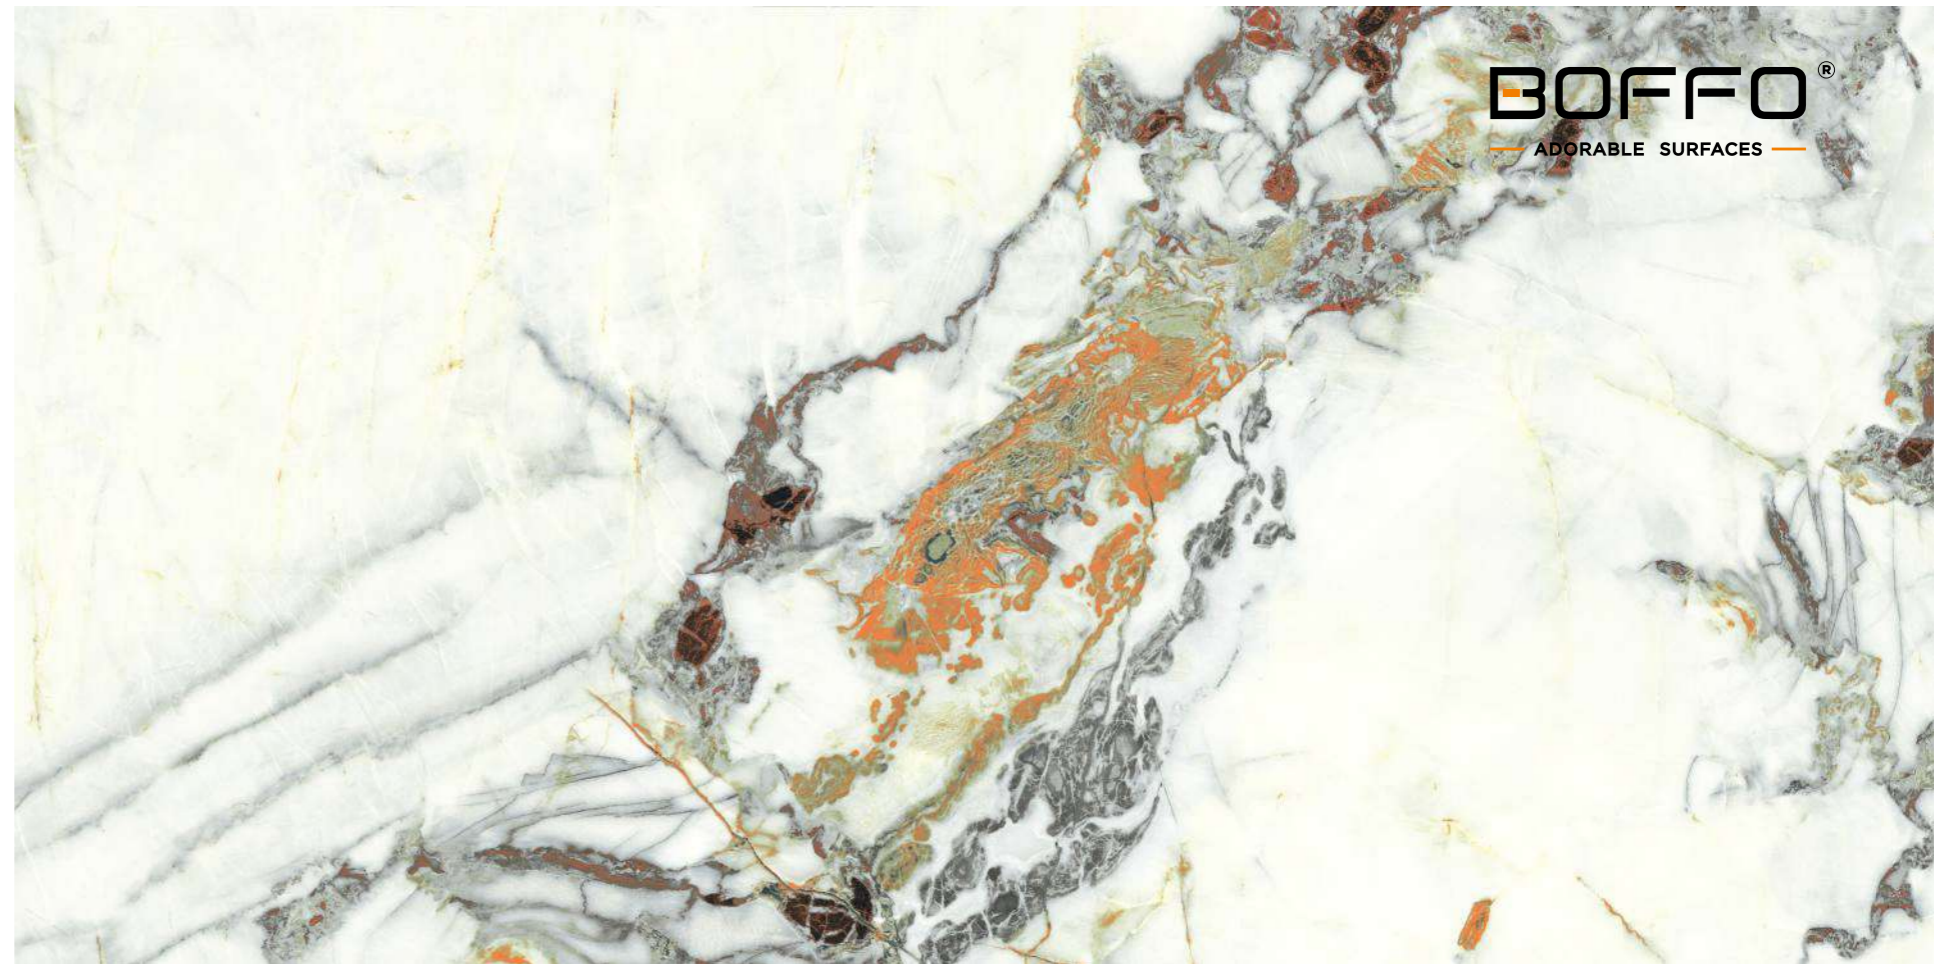

FUSION MINT

800x1600 mm
High Glossy

Touch for Virtual

04