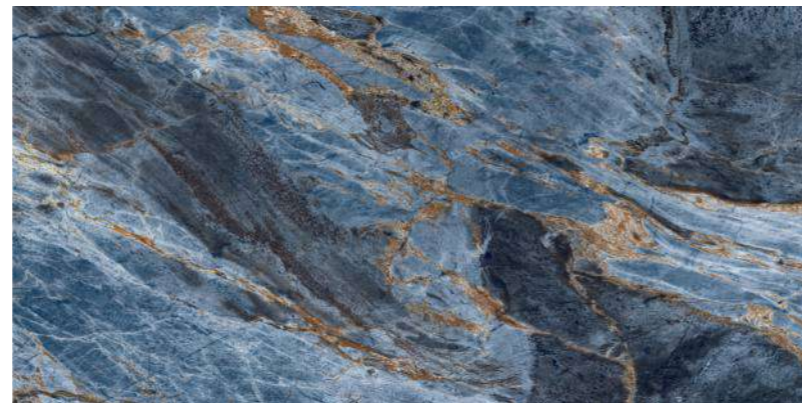

www.boffogranito.com

NATURE BLUE

800x1600 mm
High Glossy

Touch for Virtual

04

A reflection of
YOUR
Pride

MIRROR
COLLECTION

OBICO
BLUE