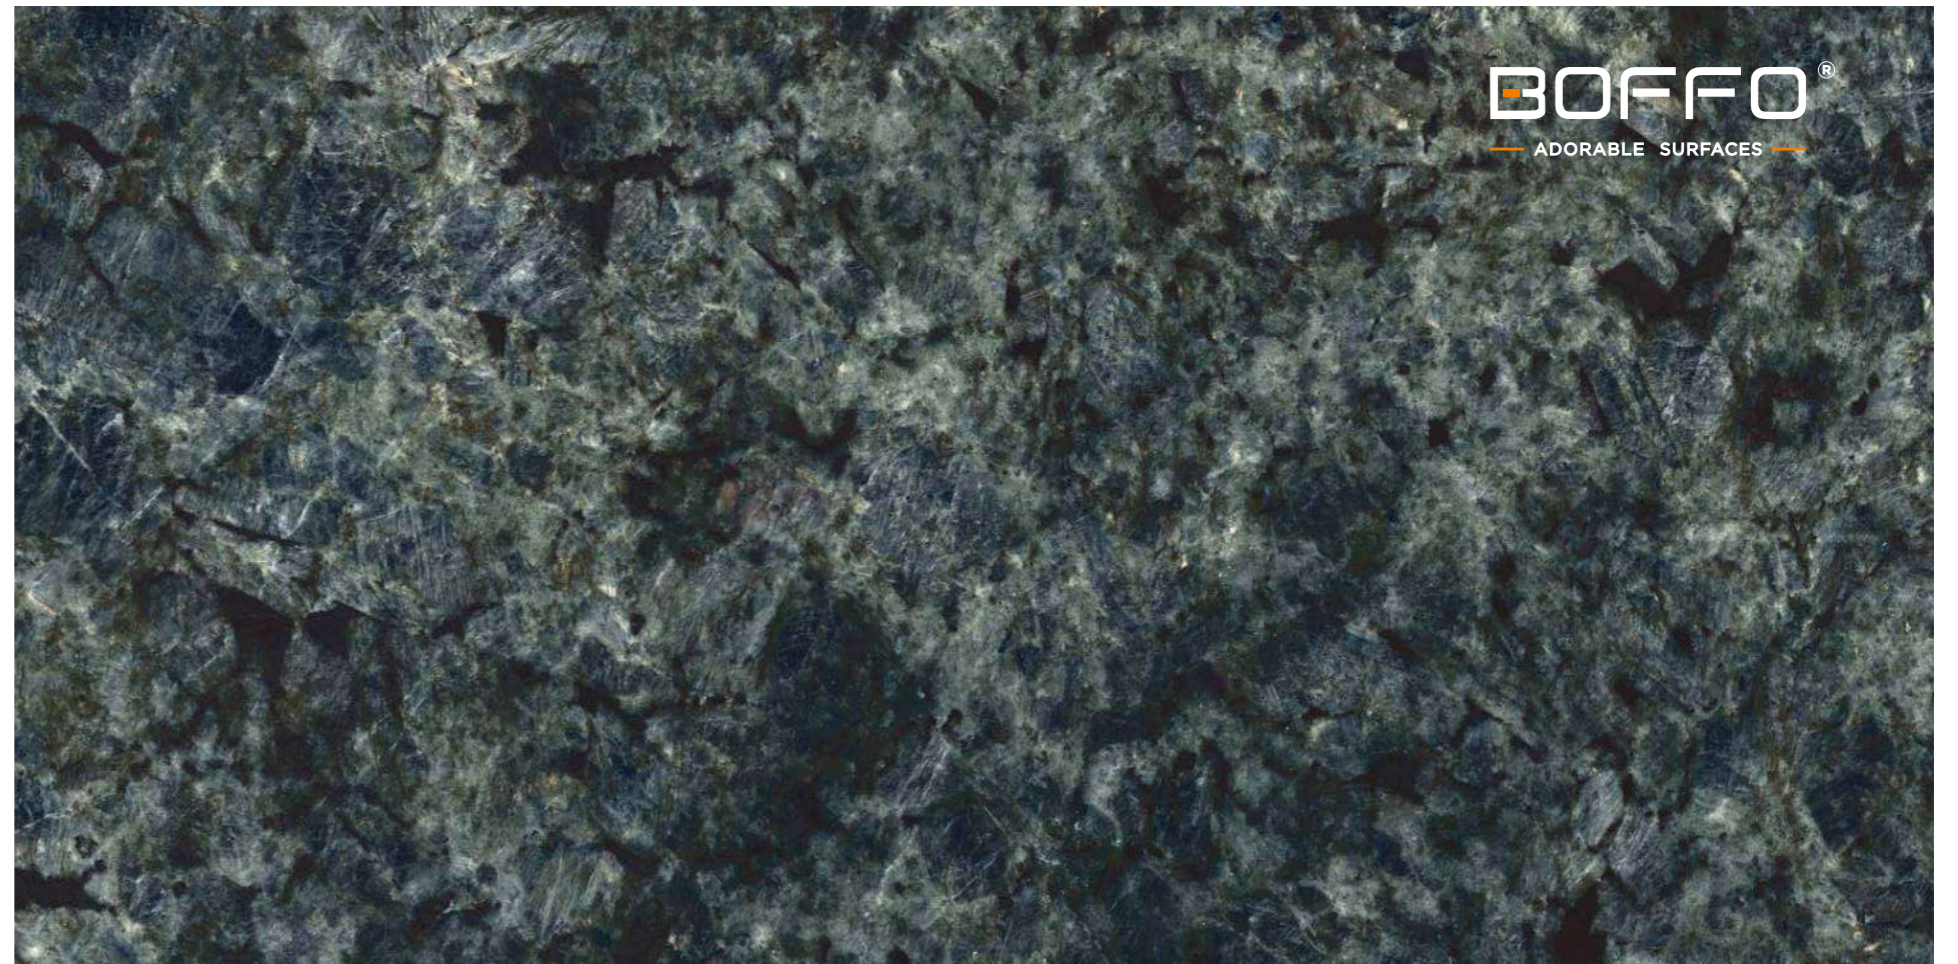

A reflection of
YOUR
Adoration

MIRROR
COLLECTION

**ARACRUZ
BLUE**

ARACRUZ BLUE

800x1600 mm
HIGH GLOSSY COLLECTION

**elements of the
nature**

www.boffogranito.com

ARACRUZ BLUE