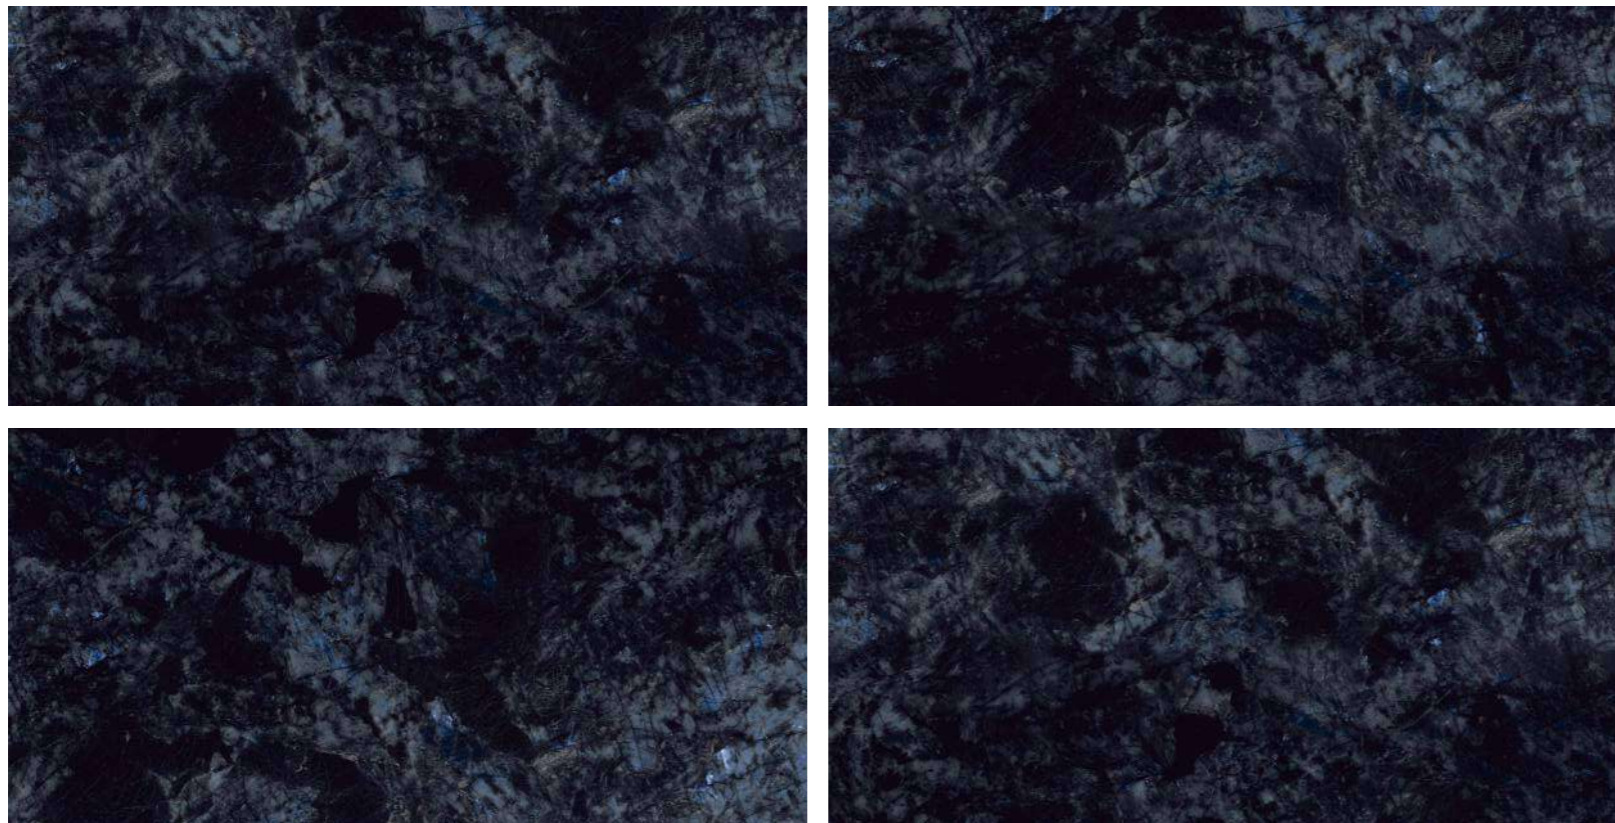

**elements of the
nature**

www.boffogranito.com

MITICA BLUE

800x1600 mm
High Glossy

Touch for Virtual

03