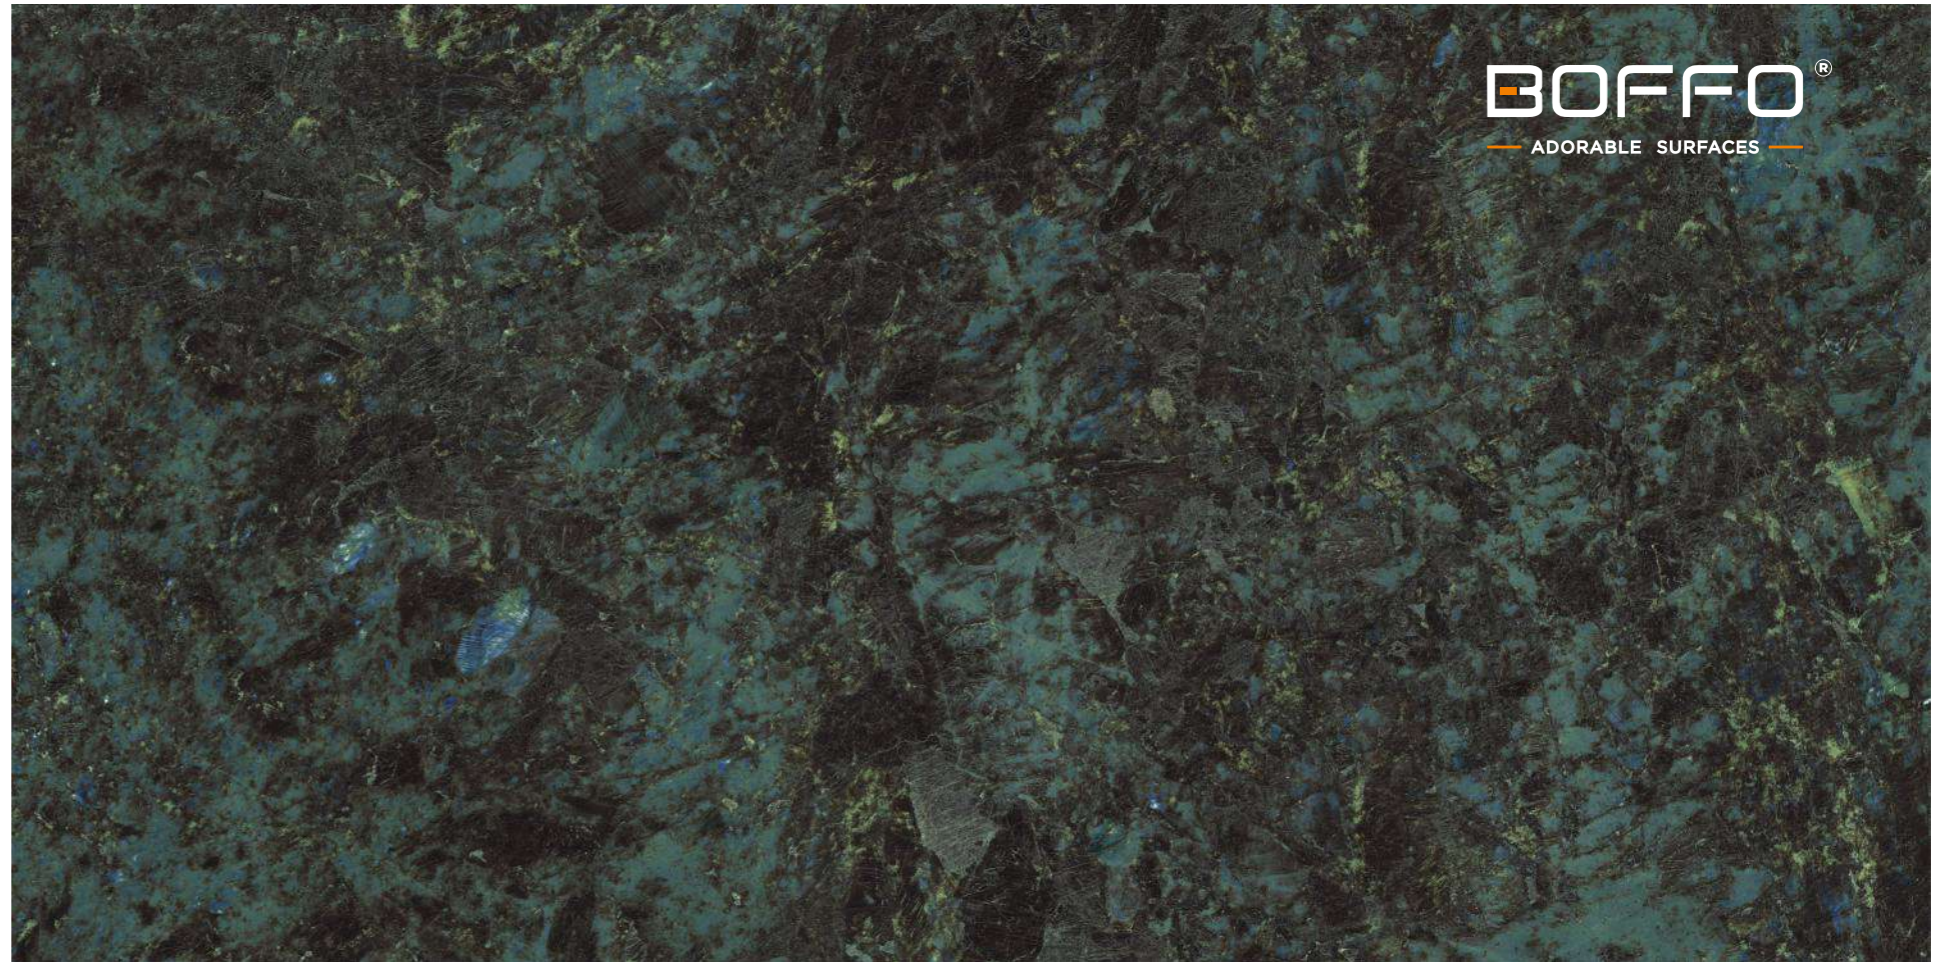

A reflection of
YOUR
Pride

MIRROR
COLLECTION

**RAIN
FOREST**

RAIN FOREST

800x1600 mm

HIGH GLOSSY COLLECTION

elements of the nature

www.boffo.com