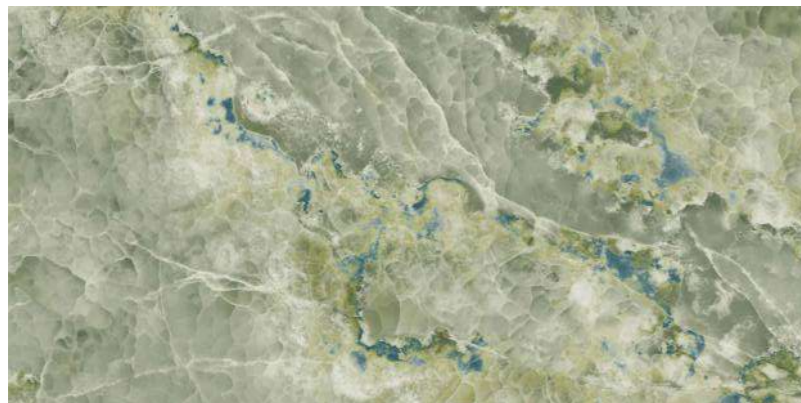

800x1600 mm

HIGH GLOSSY COLLECTION

elements of the nature

www.boffogranito.com

METEOR ONYX

800x1600 mm
High Glossy

Touch for Virtual

03