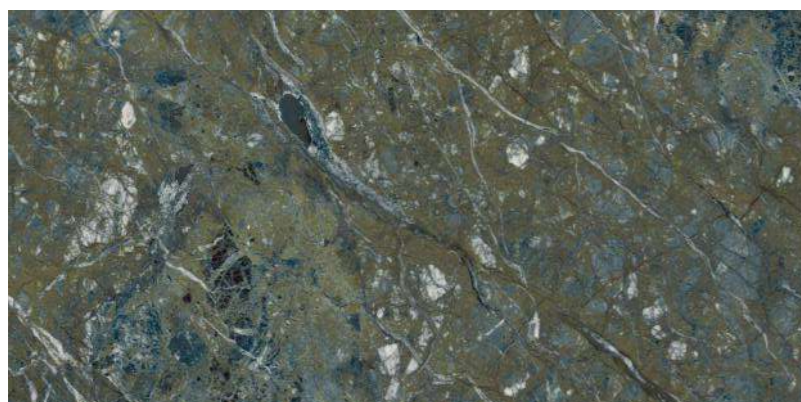

**elements of the
nature**

www.boffogranito.com

DOMOKOS VERDE

800x1600 mm
High Glossy

Touch for Virtual

04