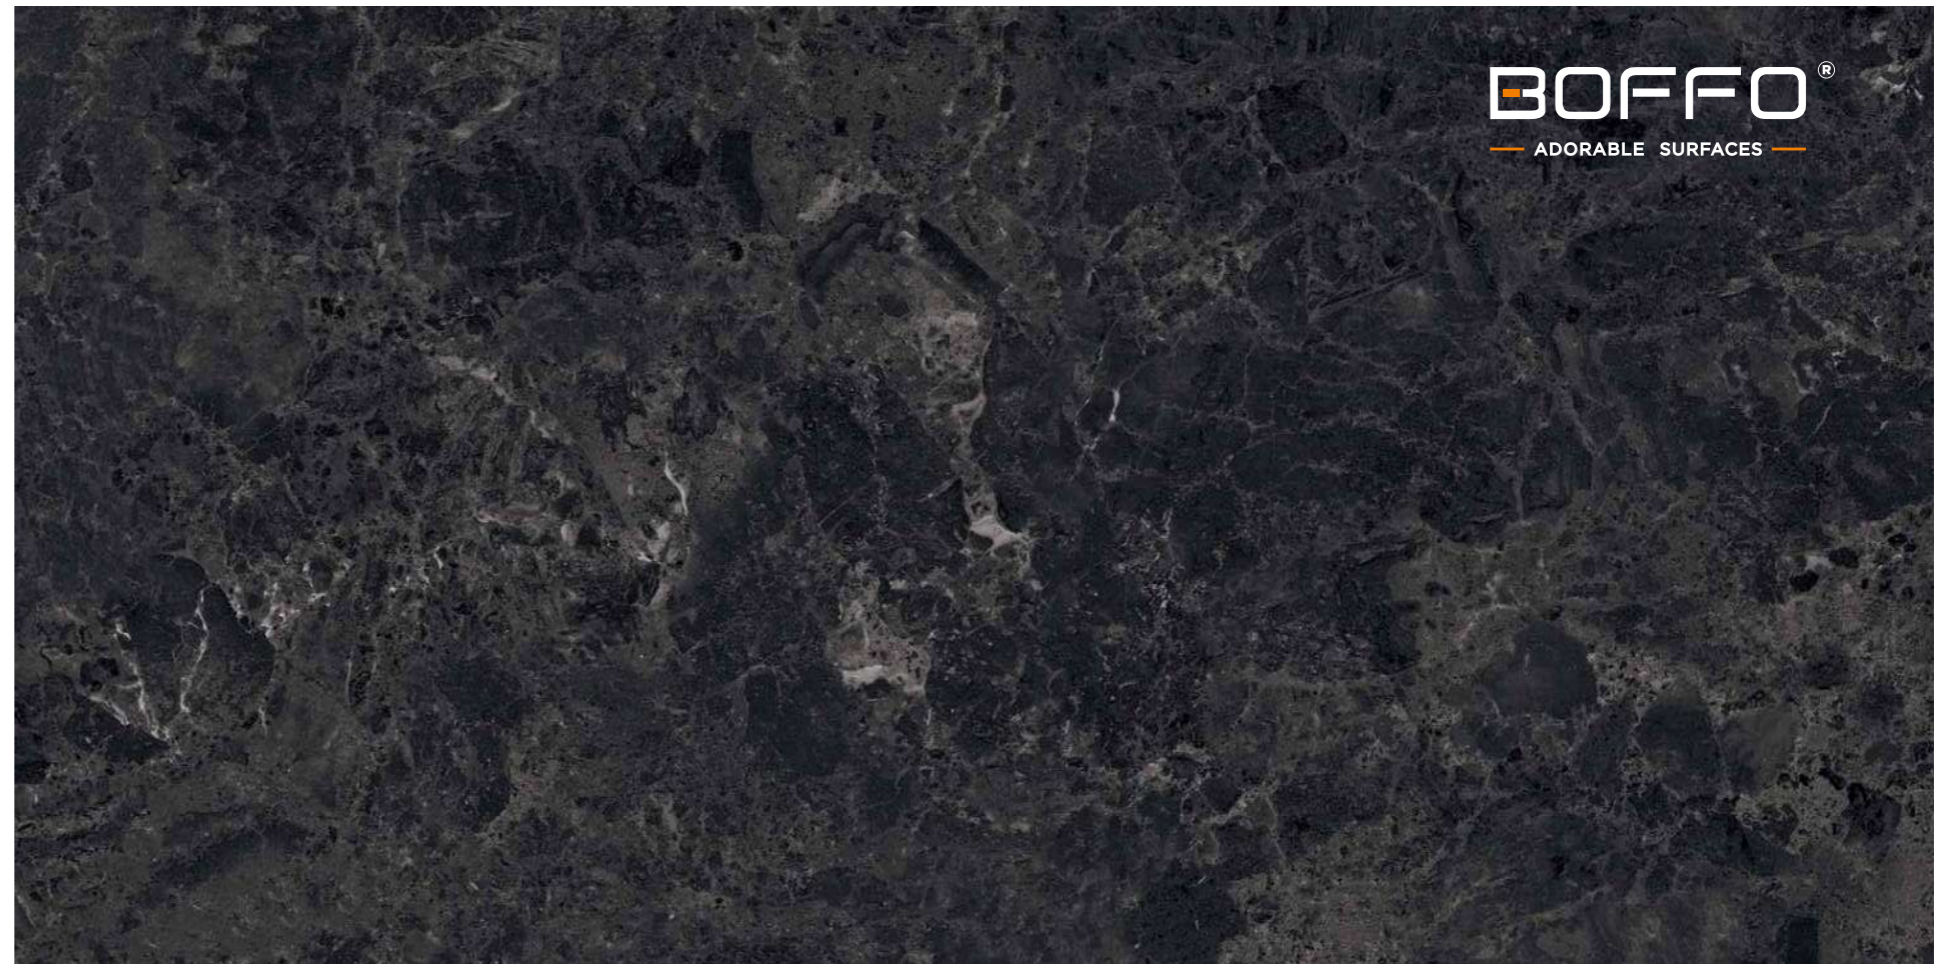

MIRROR
COLLECTION

**BIERZO
BLACK**

BIERZO BLACK

800x1600 mm

HIGH GLOSSY COLLECTION

**elements of the
nature**

www.boffo.com

BOFFO[®]
— ADORABLE SURFACES —