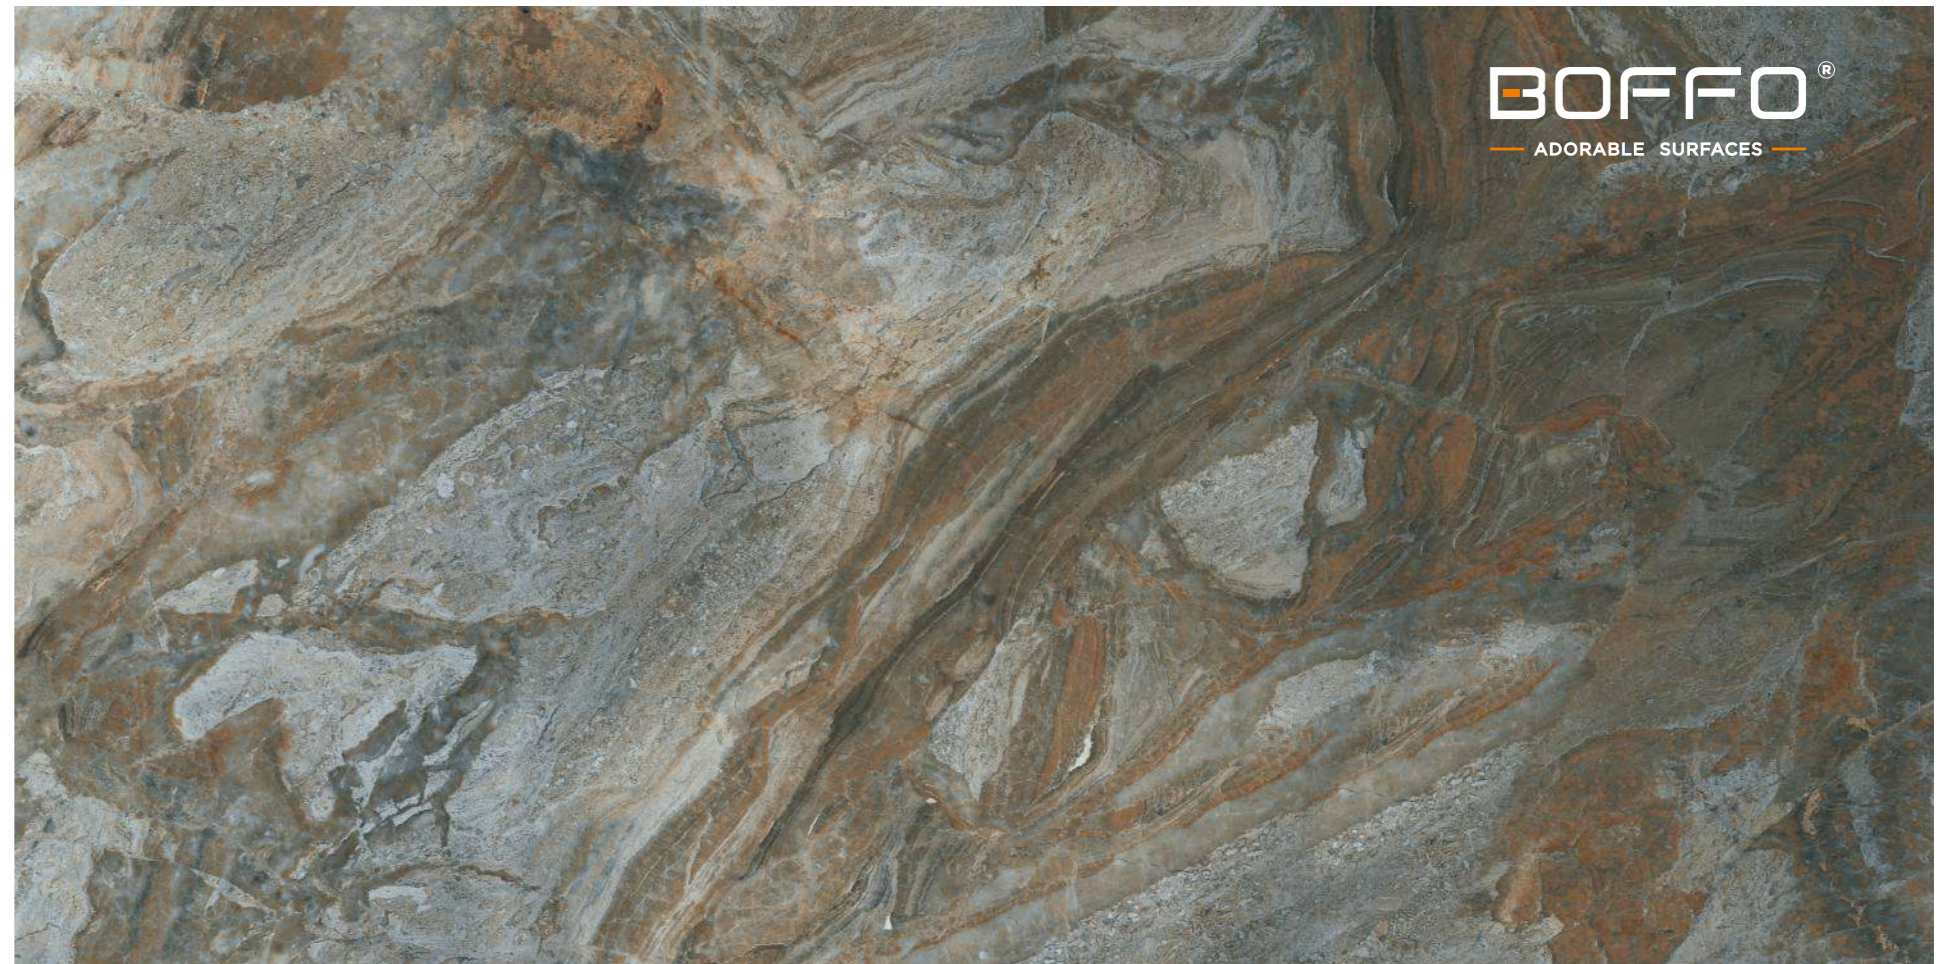

MIRROR
COLLECTION

PARADISE
MINT

HAPPINESS
IS A CUP OF
COFFEE
& A GOOD BOOK

PARADISE MINT

800x1600 mm
HIGH GLOSSY COLLECTION

**elements of the
nature**

www.boffogranito.com

PARADISE MINT