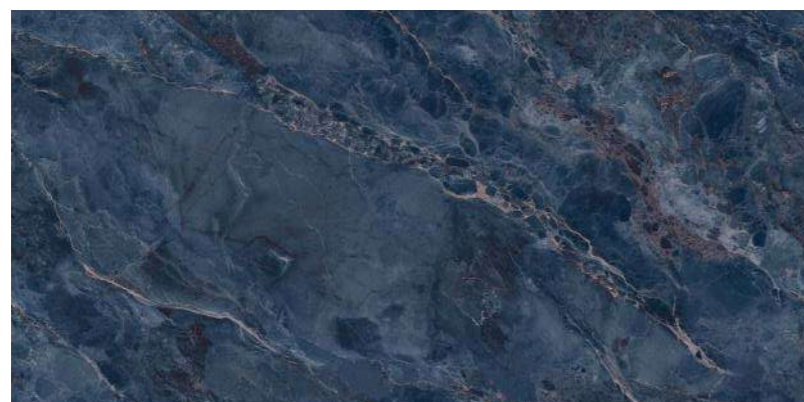

elements of the nature

www.boffogranito.com

BOFFO®
— ADORABLE SURFACES —

RHYOLITE AZUL

800x1600 mm
High Glossy

Touch for Virtual
360°

04