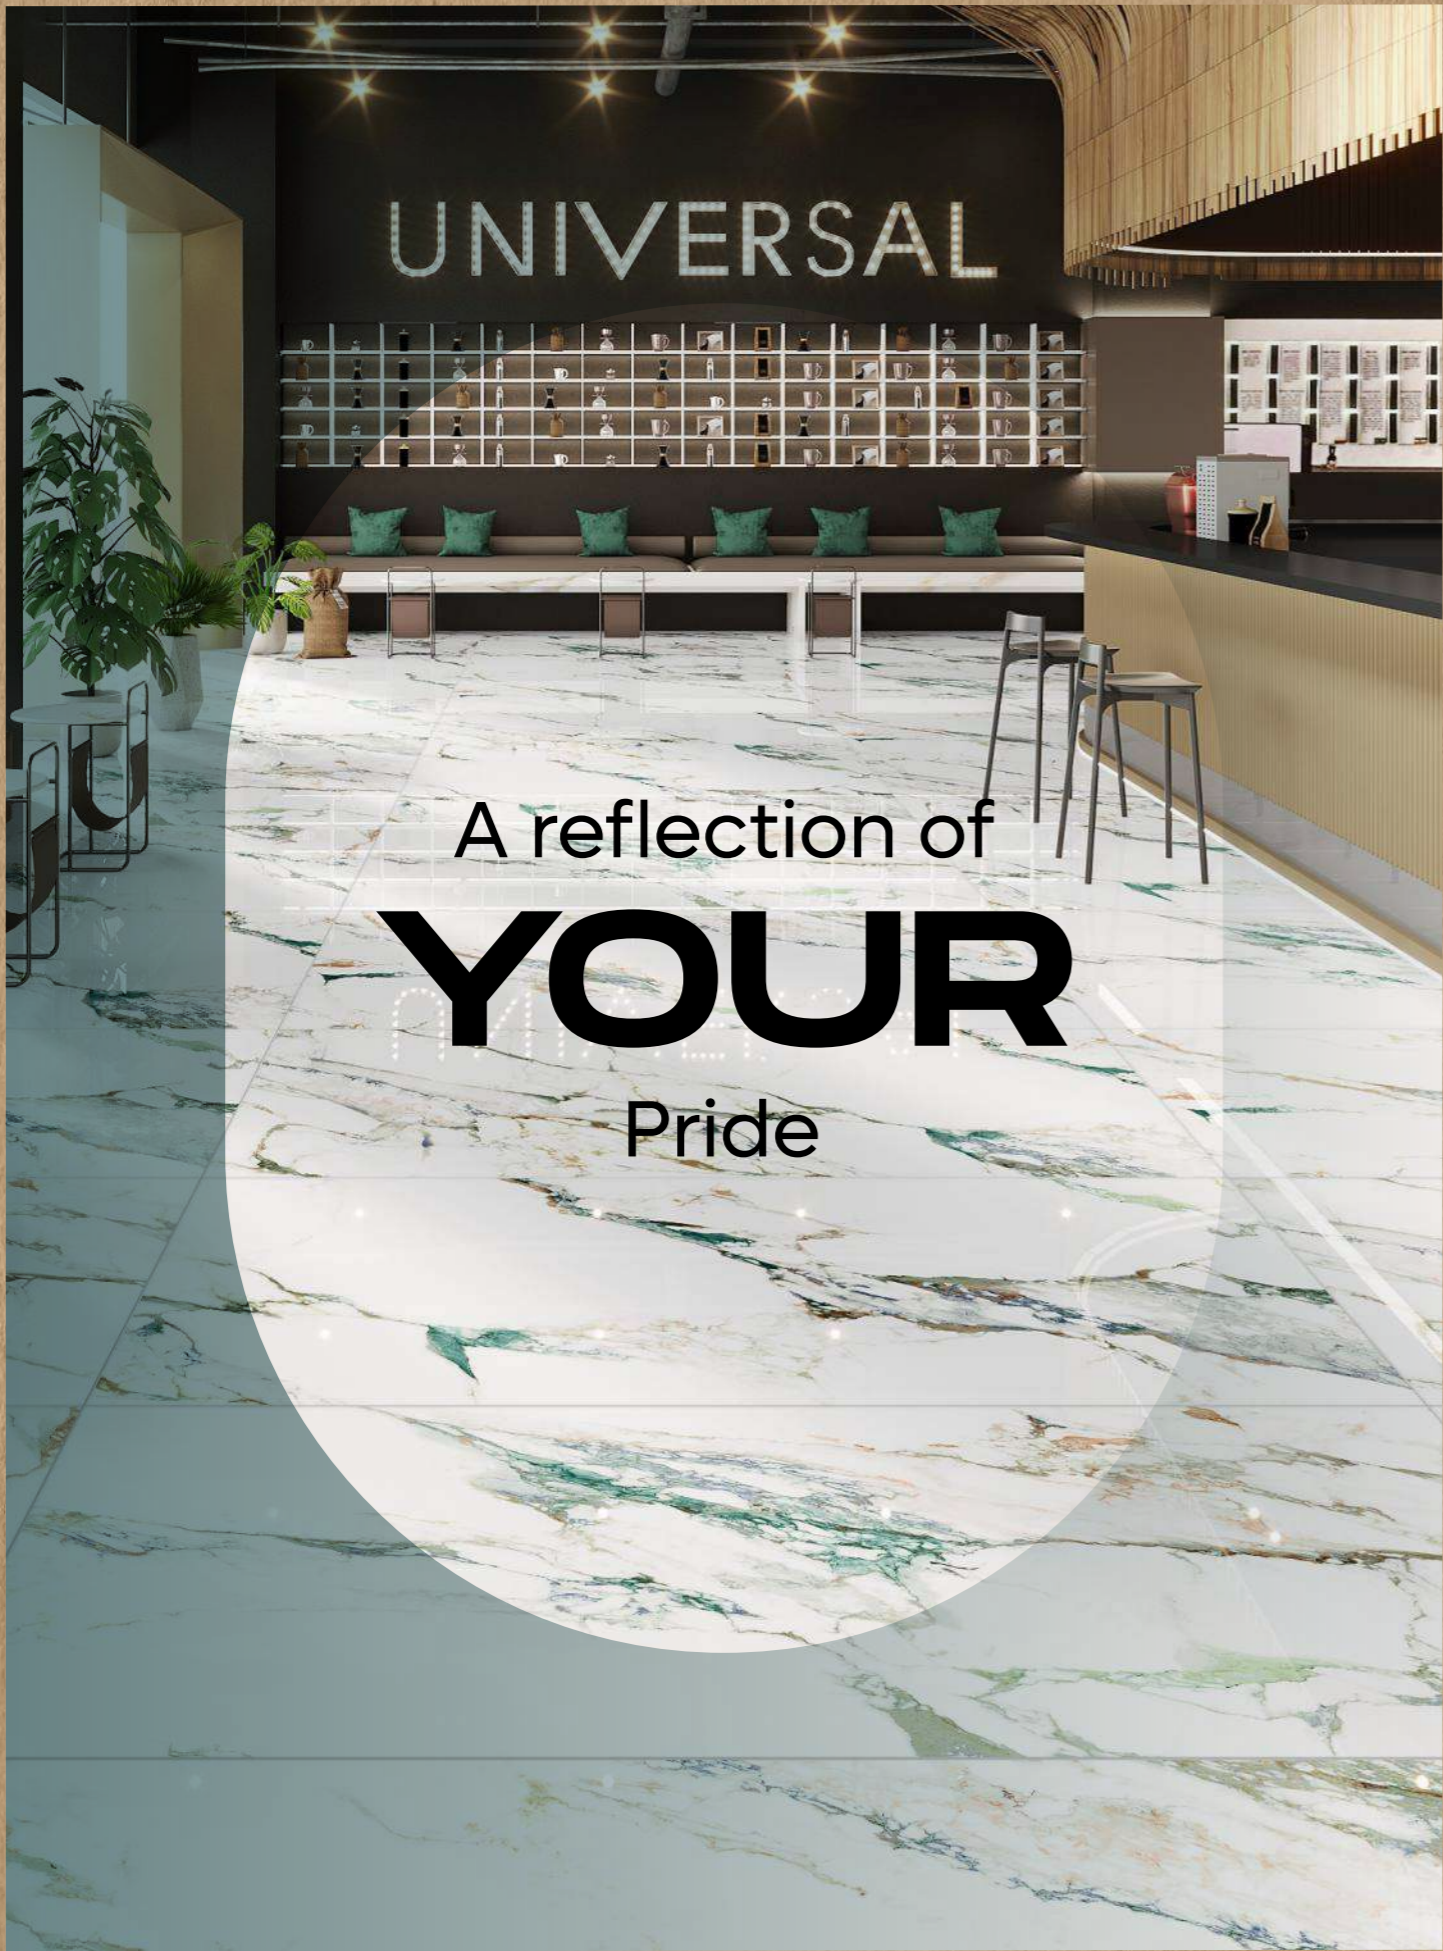

A reflection of
YOUR
Pride

MIRROR
COLLECTION

QUEBE
MULTI