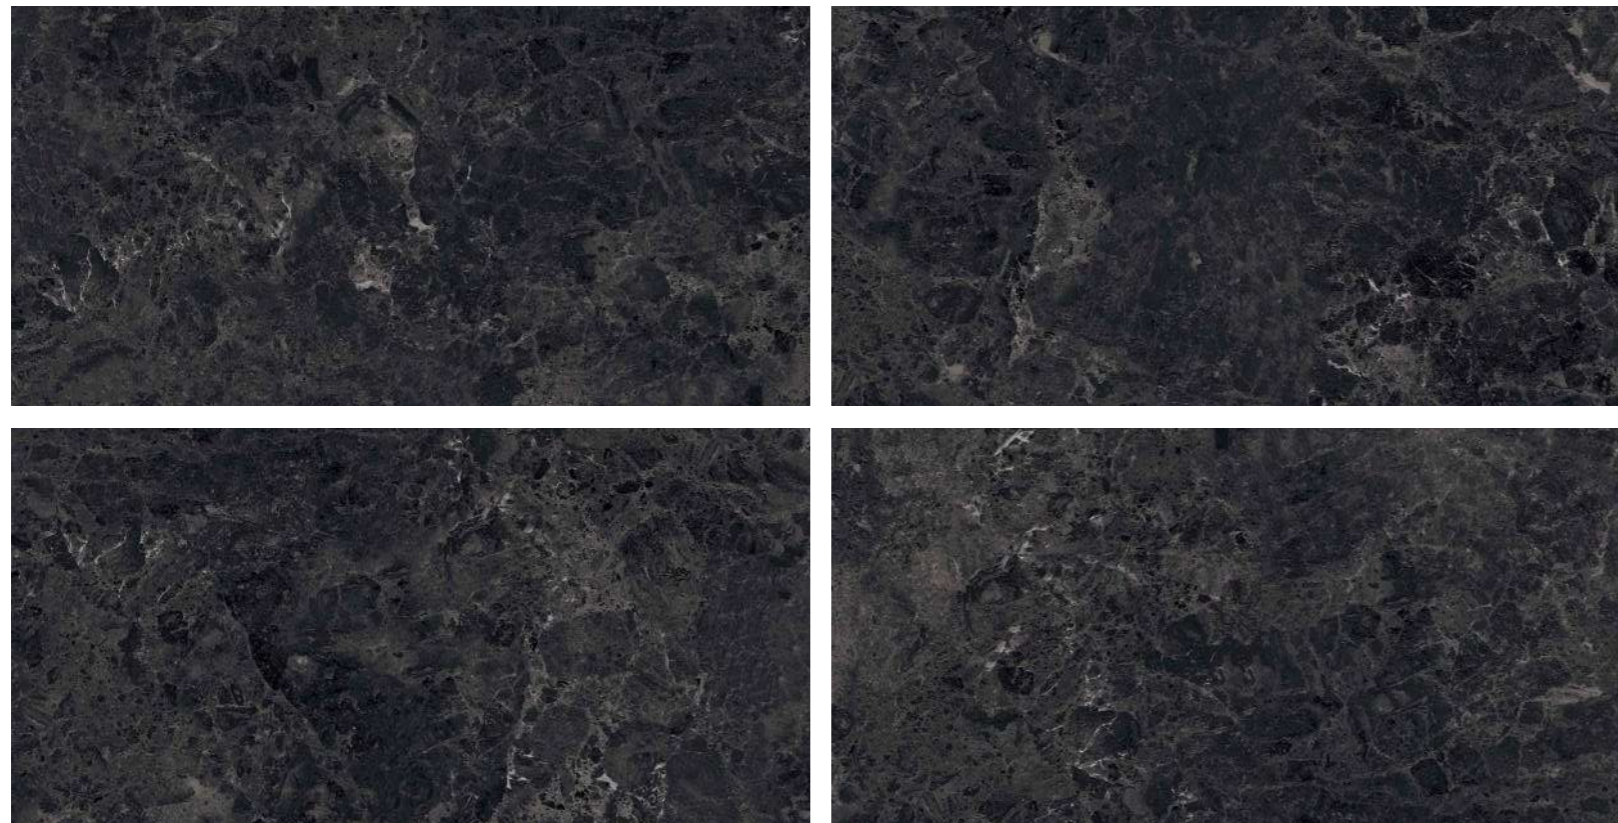

MIRROR
COLLECTION

**BIERZO
BLACK**

BIERZO BLACK

800x1600 mm

HIGH GLOSSY COLLECTION

**elements of the
nature**

www.boffo.com

BOFFO[®]
— ADORABLE SURFACES —