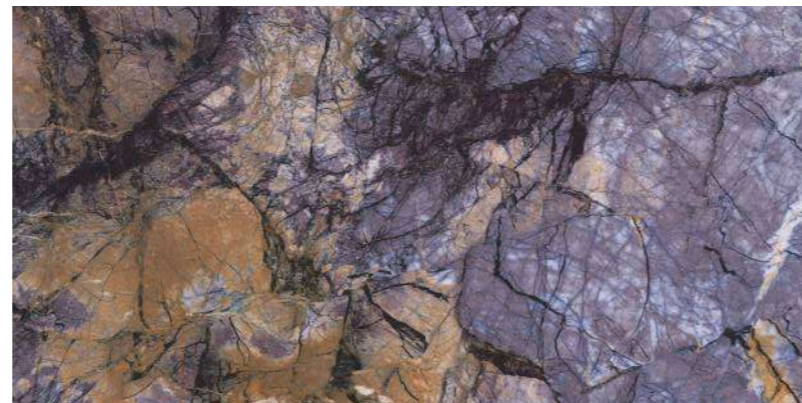

elements of the nature

www.boffogranito.com

ZUMA PURPLE

800x1600 mm
High Glossy

Touch for Virtual

04