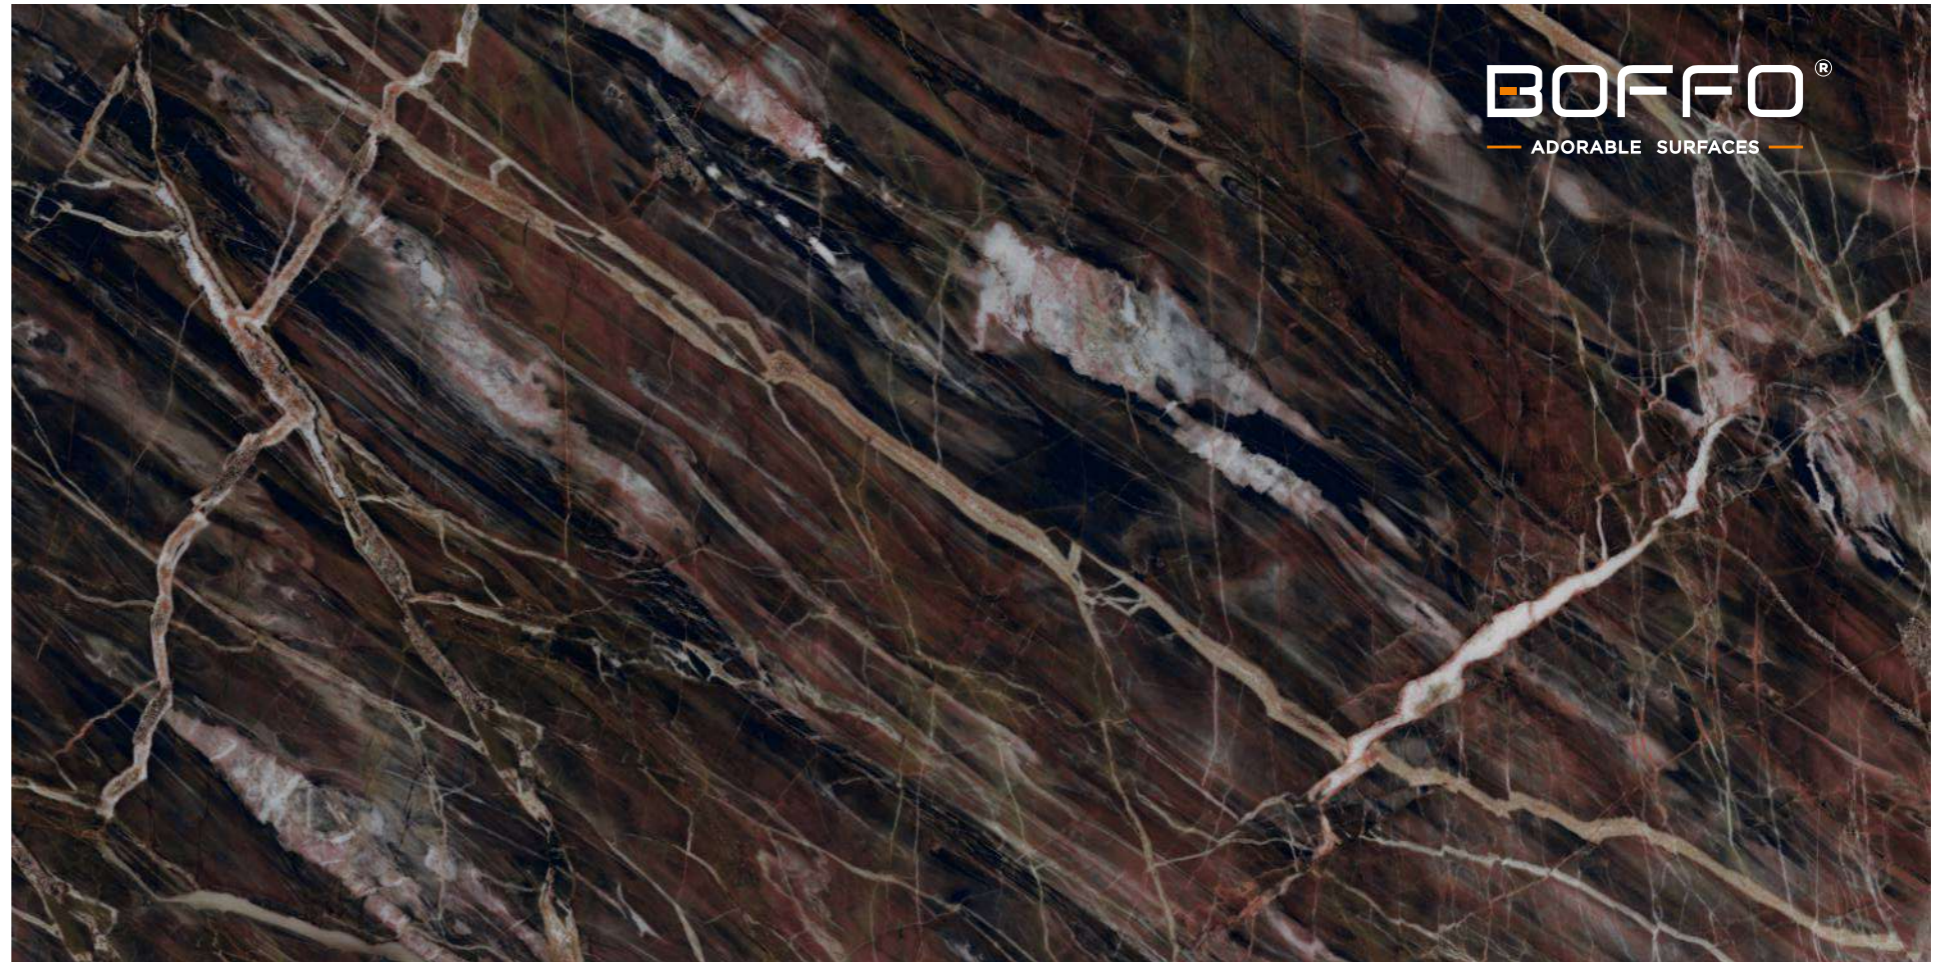

BOFFO[®]
— ADORABLE SURFACES —

EQUILIBRIUM

800x1600 mm
High Glossy

Touch for Virtual

04

A reflection of
YOUR
Zeal

MIRROR
COLLECTION

**FOSSIL
AGATE**