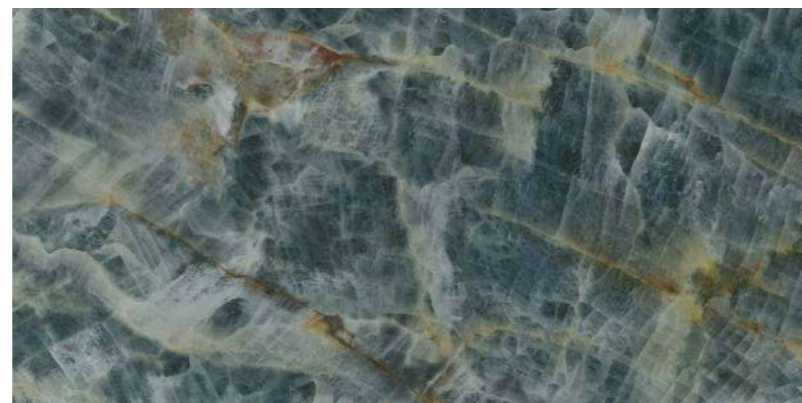

**elements of the
nature**

www.boffo-granito.com

JADORE FERN

800x1600 mm
High Glossy

Touch for Virtual

04