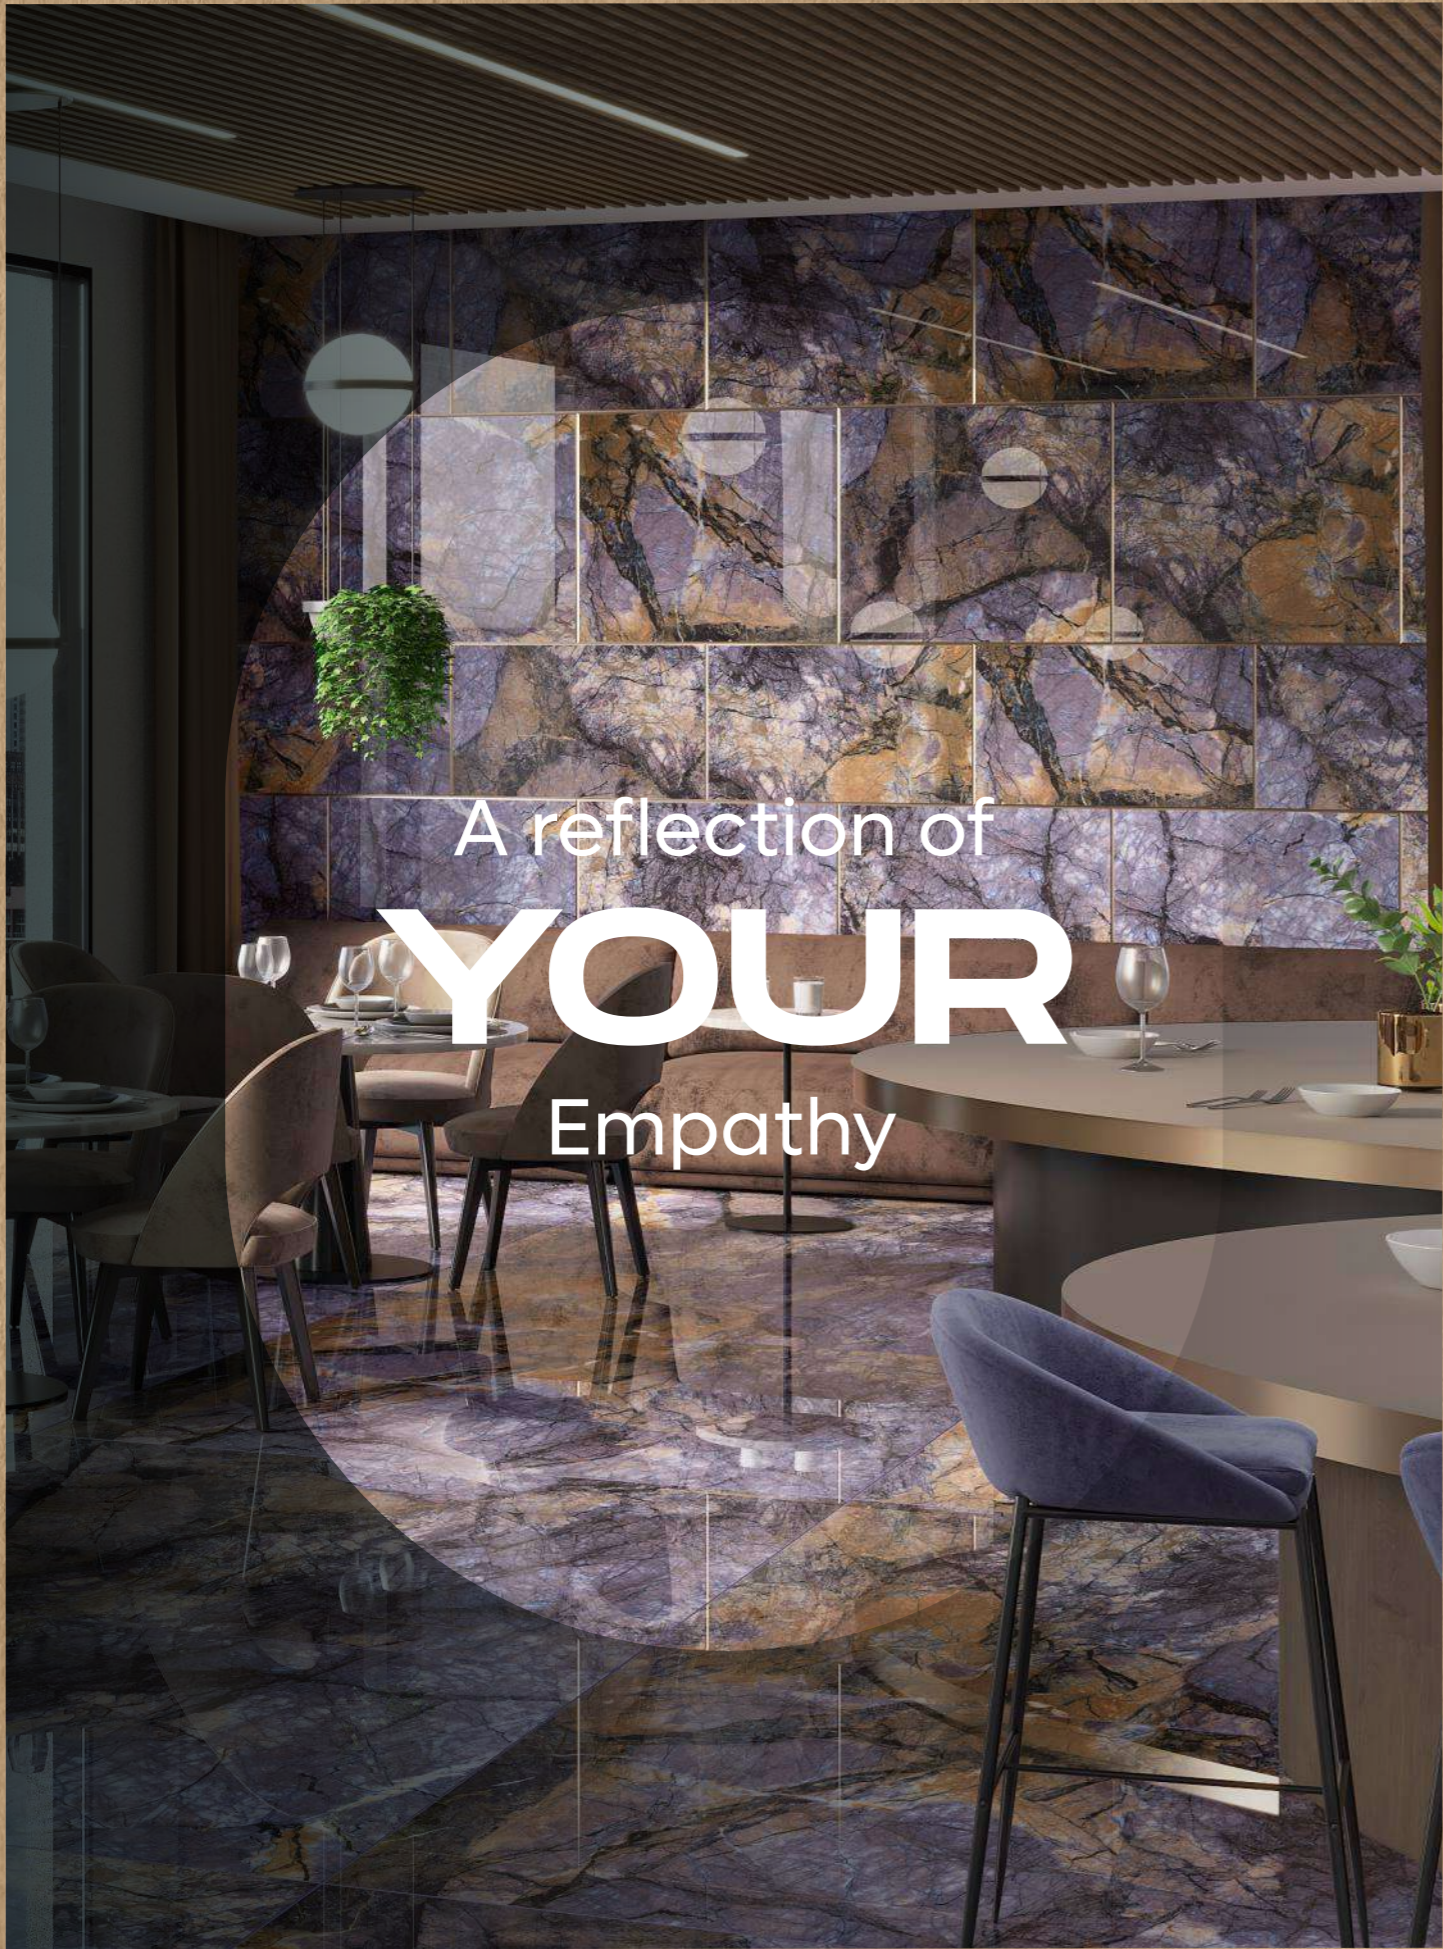

www.boffogranito.com

SKY ONYX

800x1600 mm
High Glossy

Touch for Virtual

04

A reflection of

YOUR

Empathy