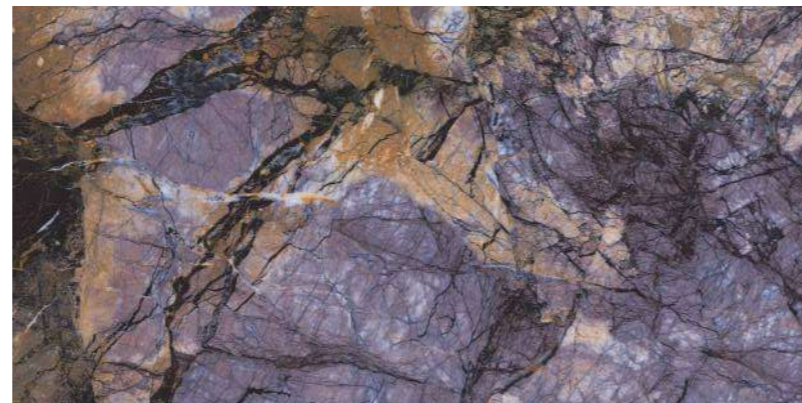

elements of the nature

www.boffogranito.com

ZUMA PURPLE

800x1600 mm
High Glossy

Touch for Virtual

04