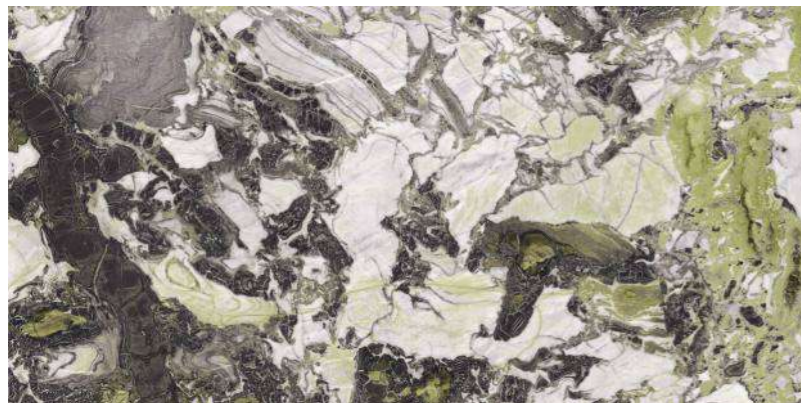

800x1600 mm
HIGH GLOSSY COLLECTION

**elements of the
nature**

www.boffogranito.com

EMERALD JADE

800x1600 mm
High Glossy

Touch for Virtual

04

A reflection of