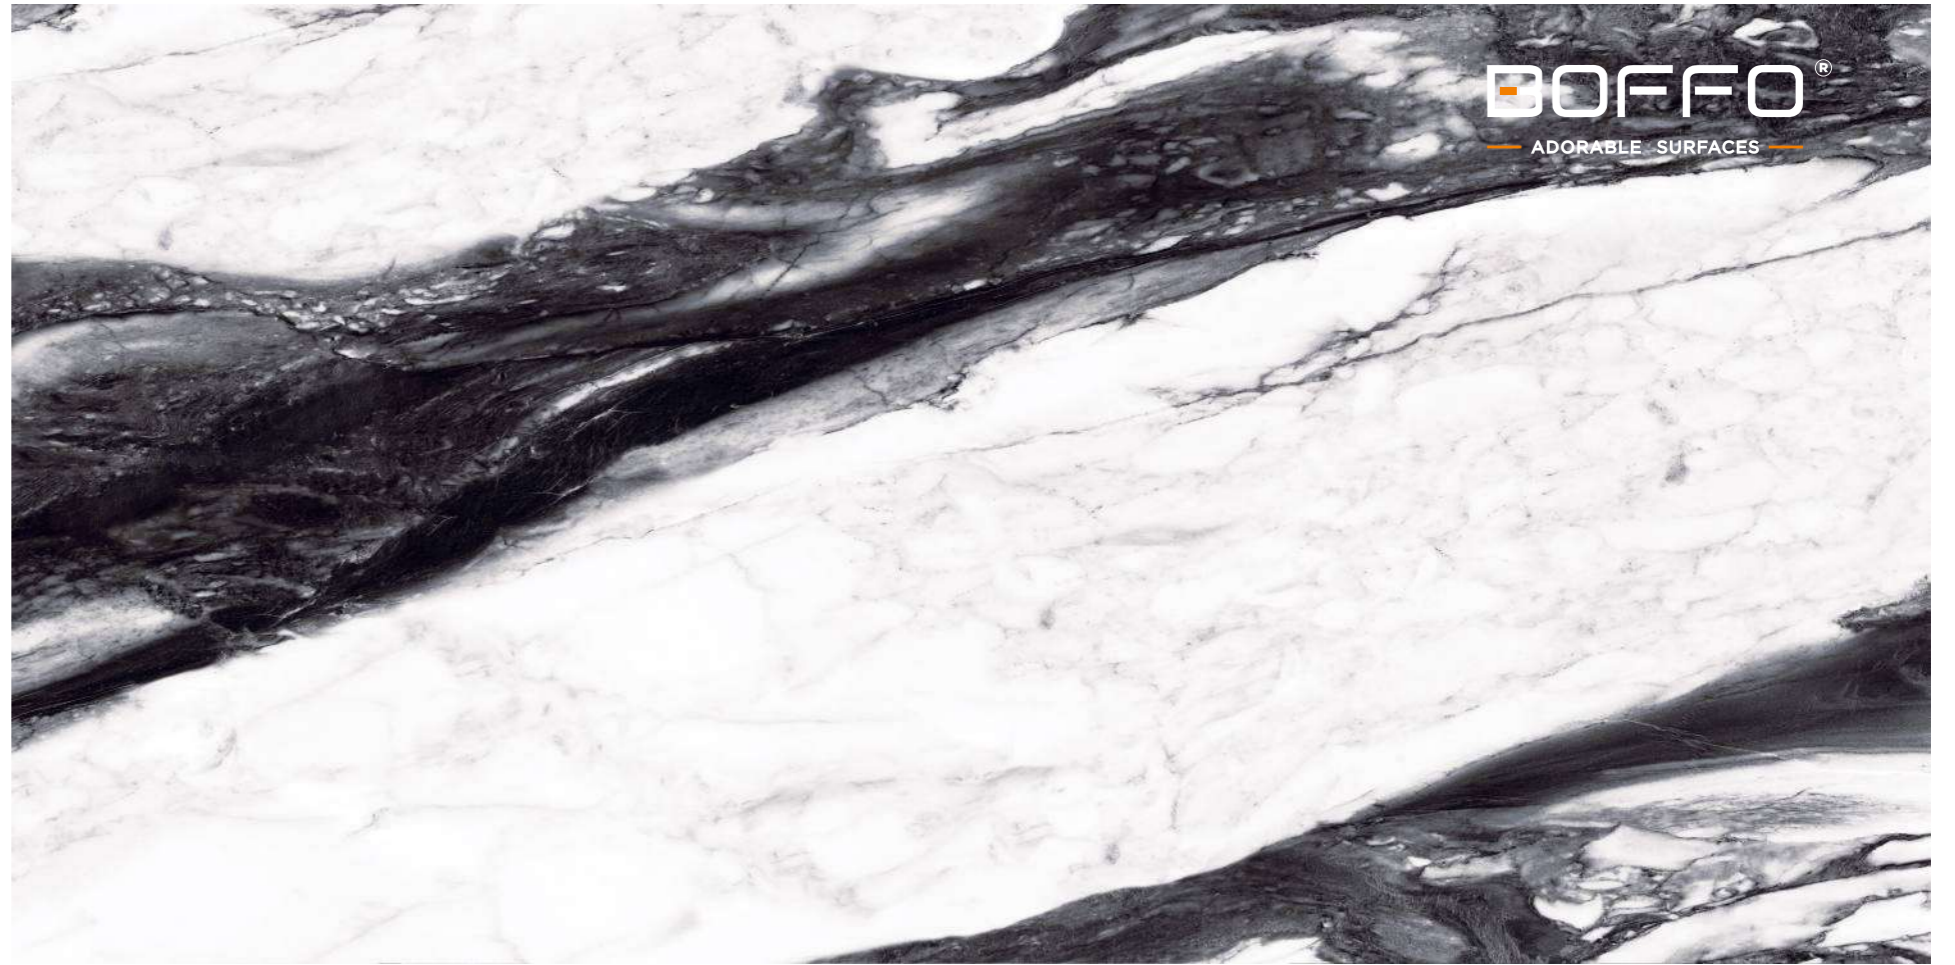

CALACATTA RENOIR

800x1600 mm

HIGH GLOSSY COLLECTION

**elements of the
nature**

www.boffogranito.com

CALACATTA RENOIR

800x1600 mm
High Glossy

Touch for Virtual