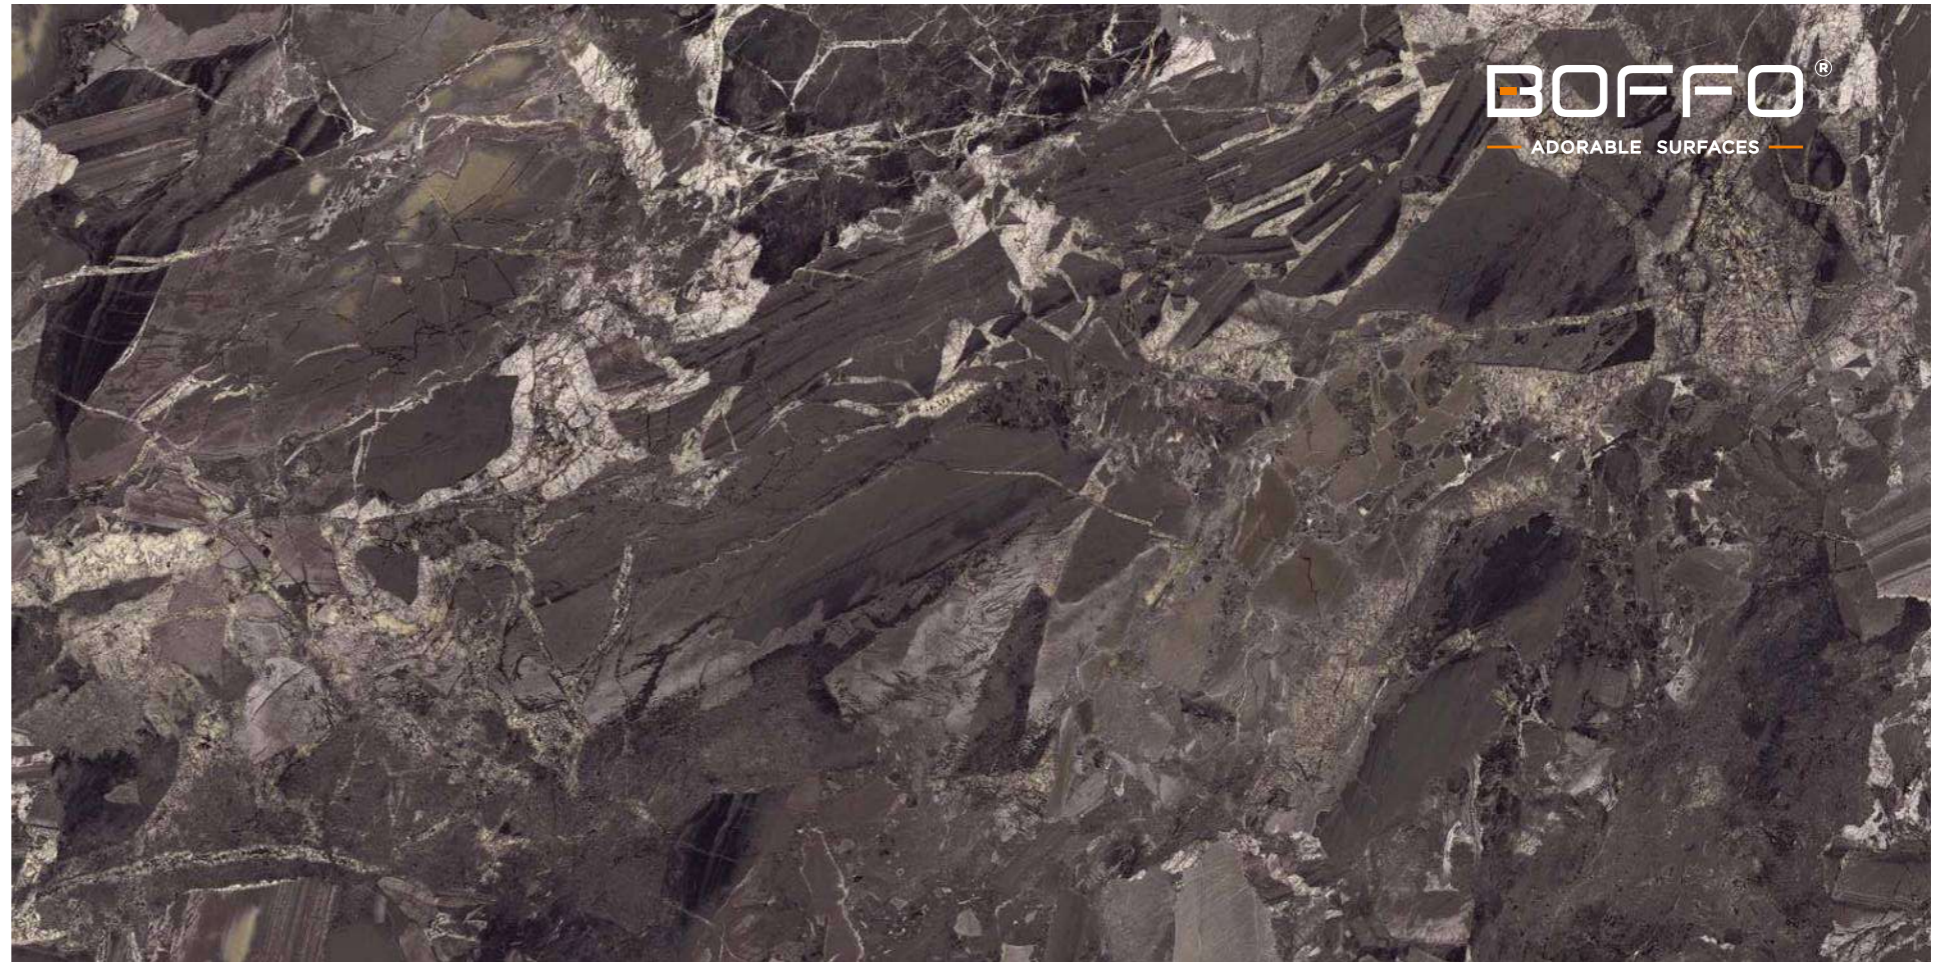

BOFFO®
— ADORABLE SURFACES —

BRAZIL BLACK

800x1600 mm
High Glossy

Touch for Virtual

04