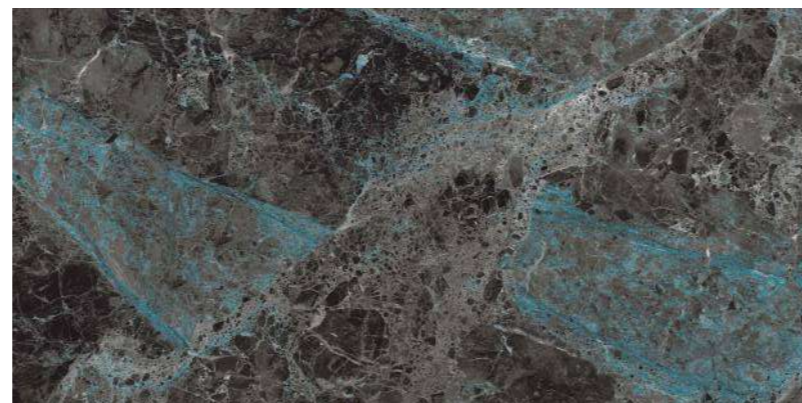

**elements of the
nature**

www.boffogranito.com

ICARIA AQUA

800x1600 mm
High Glossy

Touch for Virtual

04