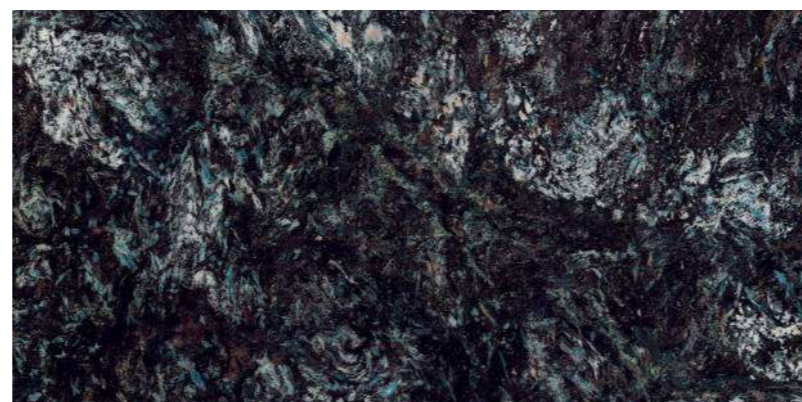

www.boffogranito.com

CARNICO BLACK

800x1600 mm
High Glossy

Touch for Virtual
360°

04

A reflection of
YOUR
Surprise

MIRROЯ
COLLECTION

CALACATTA
RENOIR