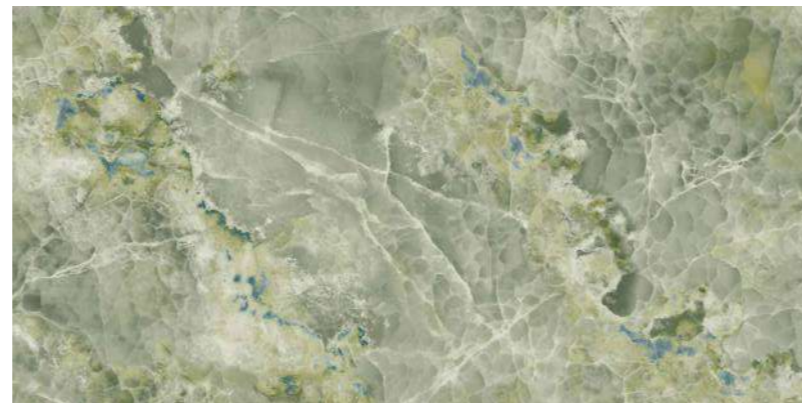

800x1600 mm

HIGH GLOSSY COLLECTION

elements of the nature

www.boffogranito.com

METEOR ONYX

800x1600 mm
High Glossy

Touch for Virtual

03