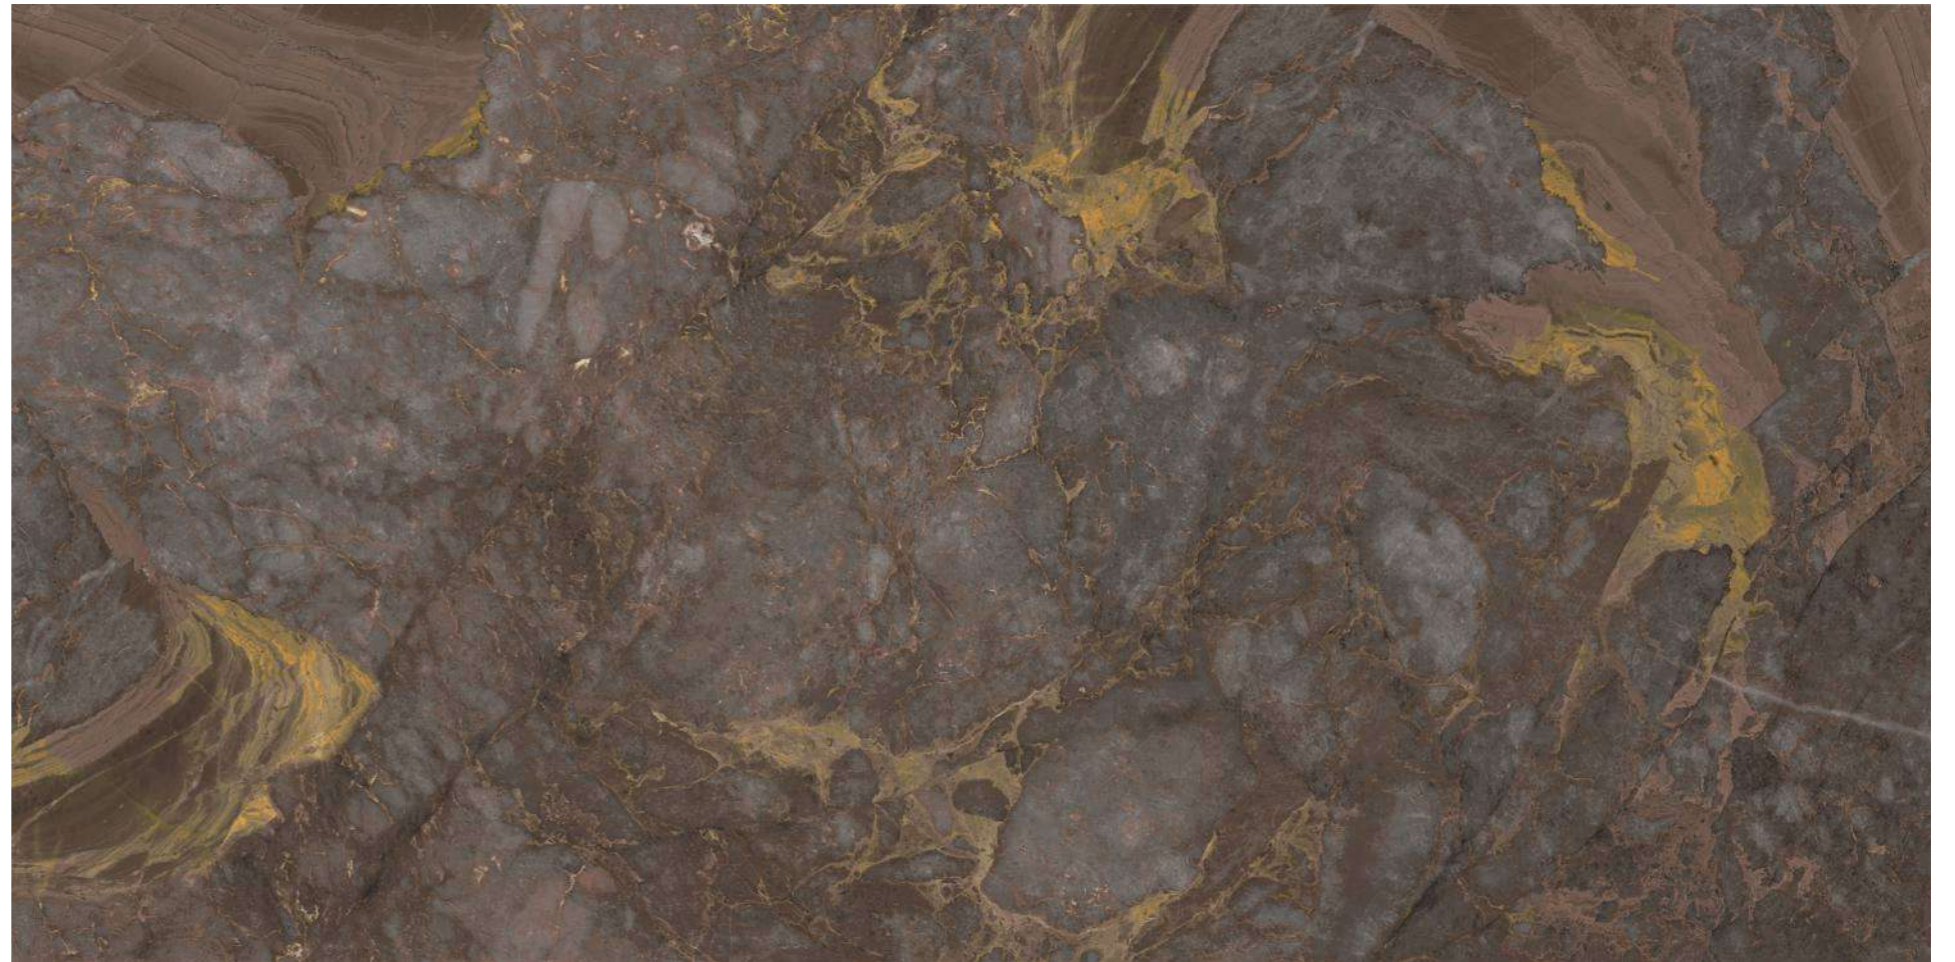

PURPLE MING

800x1600 mm
High Glossy

Touch for Virtual

04