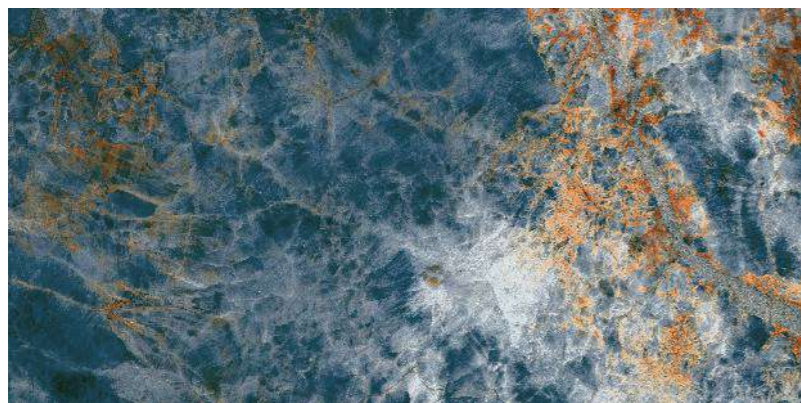

www.boffogranito.com

SKY ONYX

800x1600 mm
High Glossy

Touch for Virtual

04

A reflection of

YOUR

Empathy