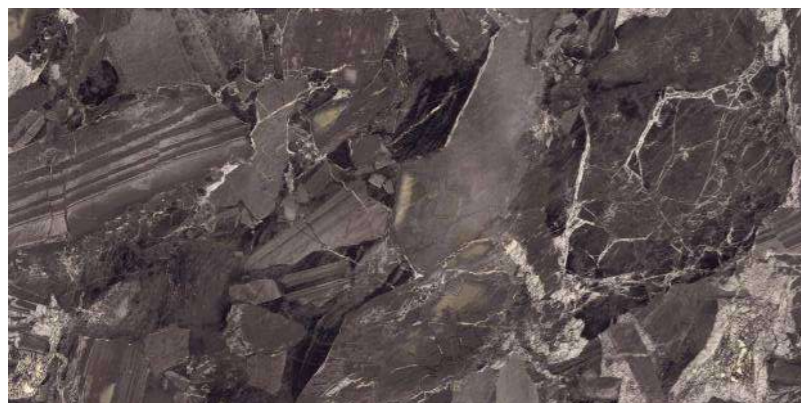

800x1600 mm
HIGH GLOSSY COLLECTION

**elements of the
nature**

www.boffogranito.com

BOFFO[®]
— ADORABLE SURFACES —

BRAZIL BLACK

800x1600 mm
High Glossy

Touch for Virtual

04