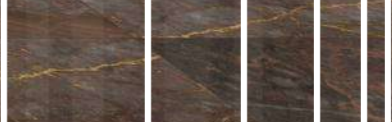

PURPLE MING

800x1600 mm
HIGH GLOSSY COLLECTION