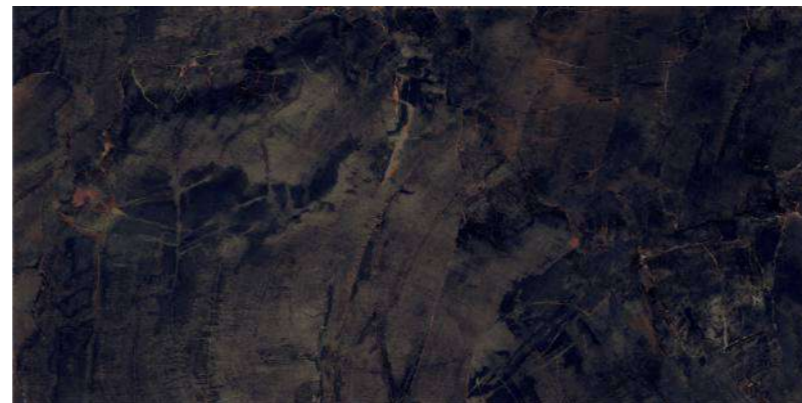

FOSSIL AGATE

800x1600 mm
HIGH GLOSSY COLLECTION

**elements of the
nature**

www.boffogranito.com

FOSSIL AGATE

800x1600 mm
High Glossy

Touch for Virtual

04