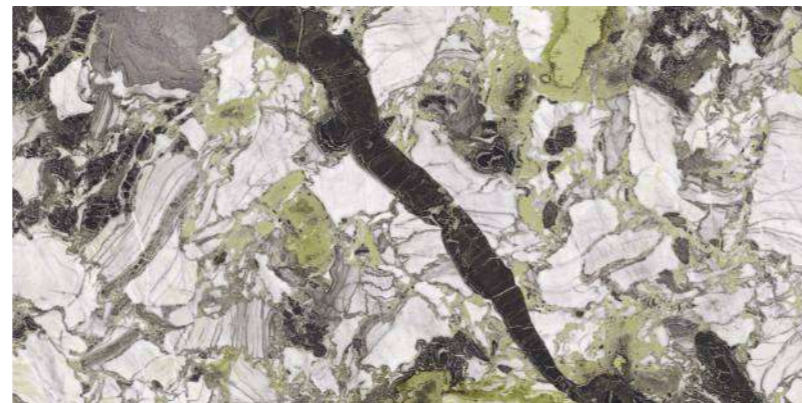

800x1600 mm
HIGH GLOSSY COLLECTION

**elements of the
nature**

www.boffogranito.com

EMERALD JADE

800x1600 mm
High Glossy

Touch for Virtual

04

A reflection of