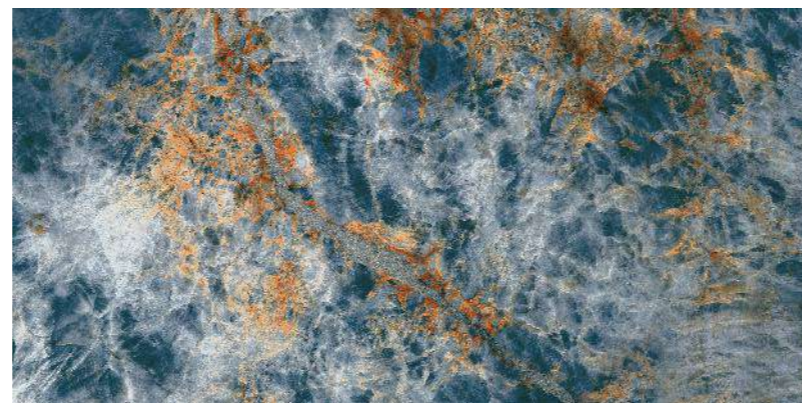

www.boffogranito.com

SKY ONYX

800x1600 mm
High Glossy

Touch for Virtual

04

A reflection of

YOUR

Empathy