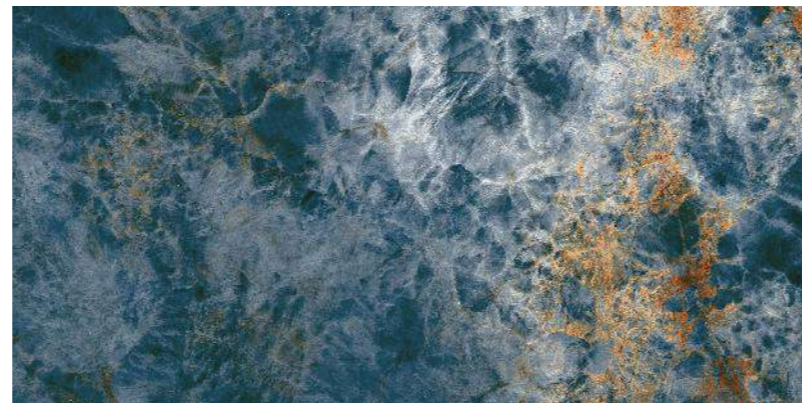

www.boffogranito.com

SKY ONYX

800x1600 mm
High Glossy

Touch for Virtual

04

A reflection of

YOUR

Empathy