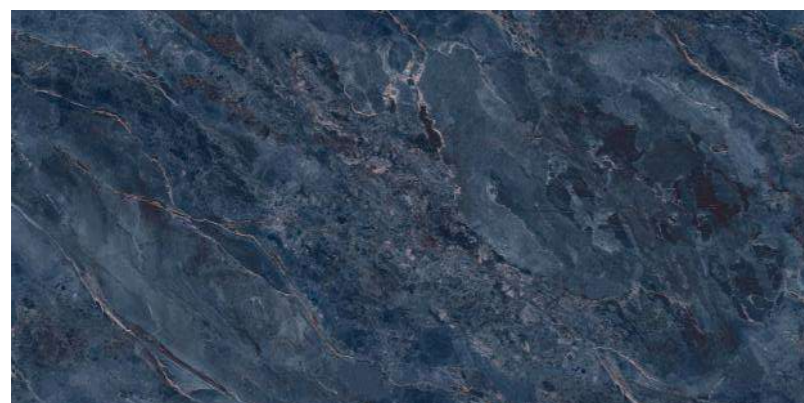

elements of the nature

www.boffogranito.com

BOFFO®
— ADORABLE SURFACES —

RHYOLITE AZUL

800x1600 mm
High Glossy

Touch for Virtual
360°

04