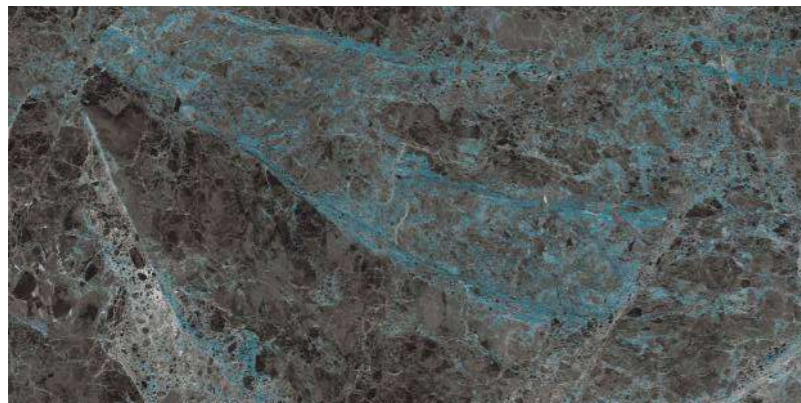

**elements of the
nature**

www.boffogranito.com

ICARIA AQUA

800x1600 mm
High Glossy

Touch for Virtual

04