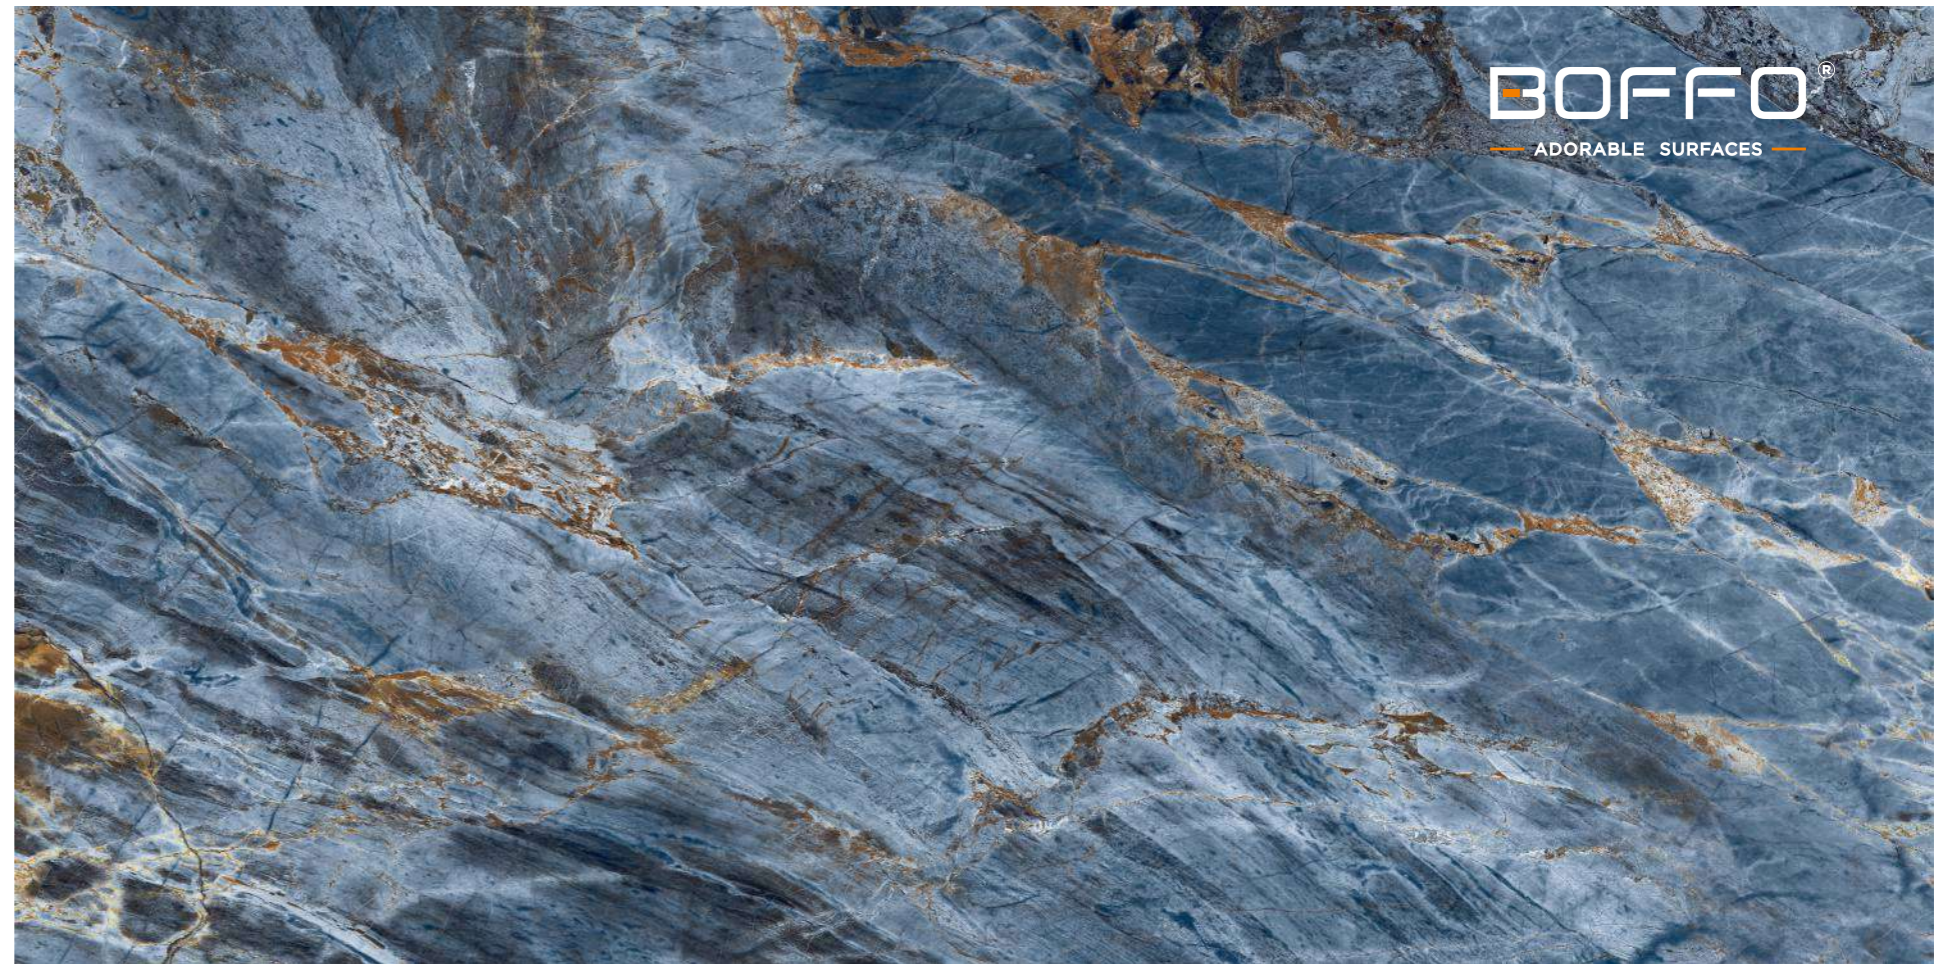

NATURE BLUE

800x1600 mm
High Glossy

Touch for Virtual

04