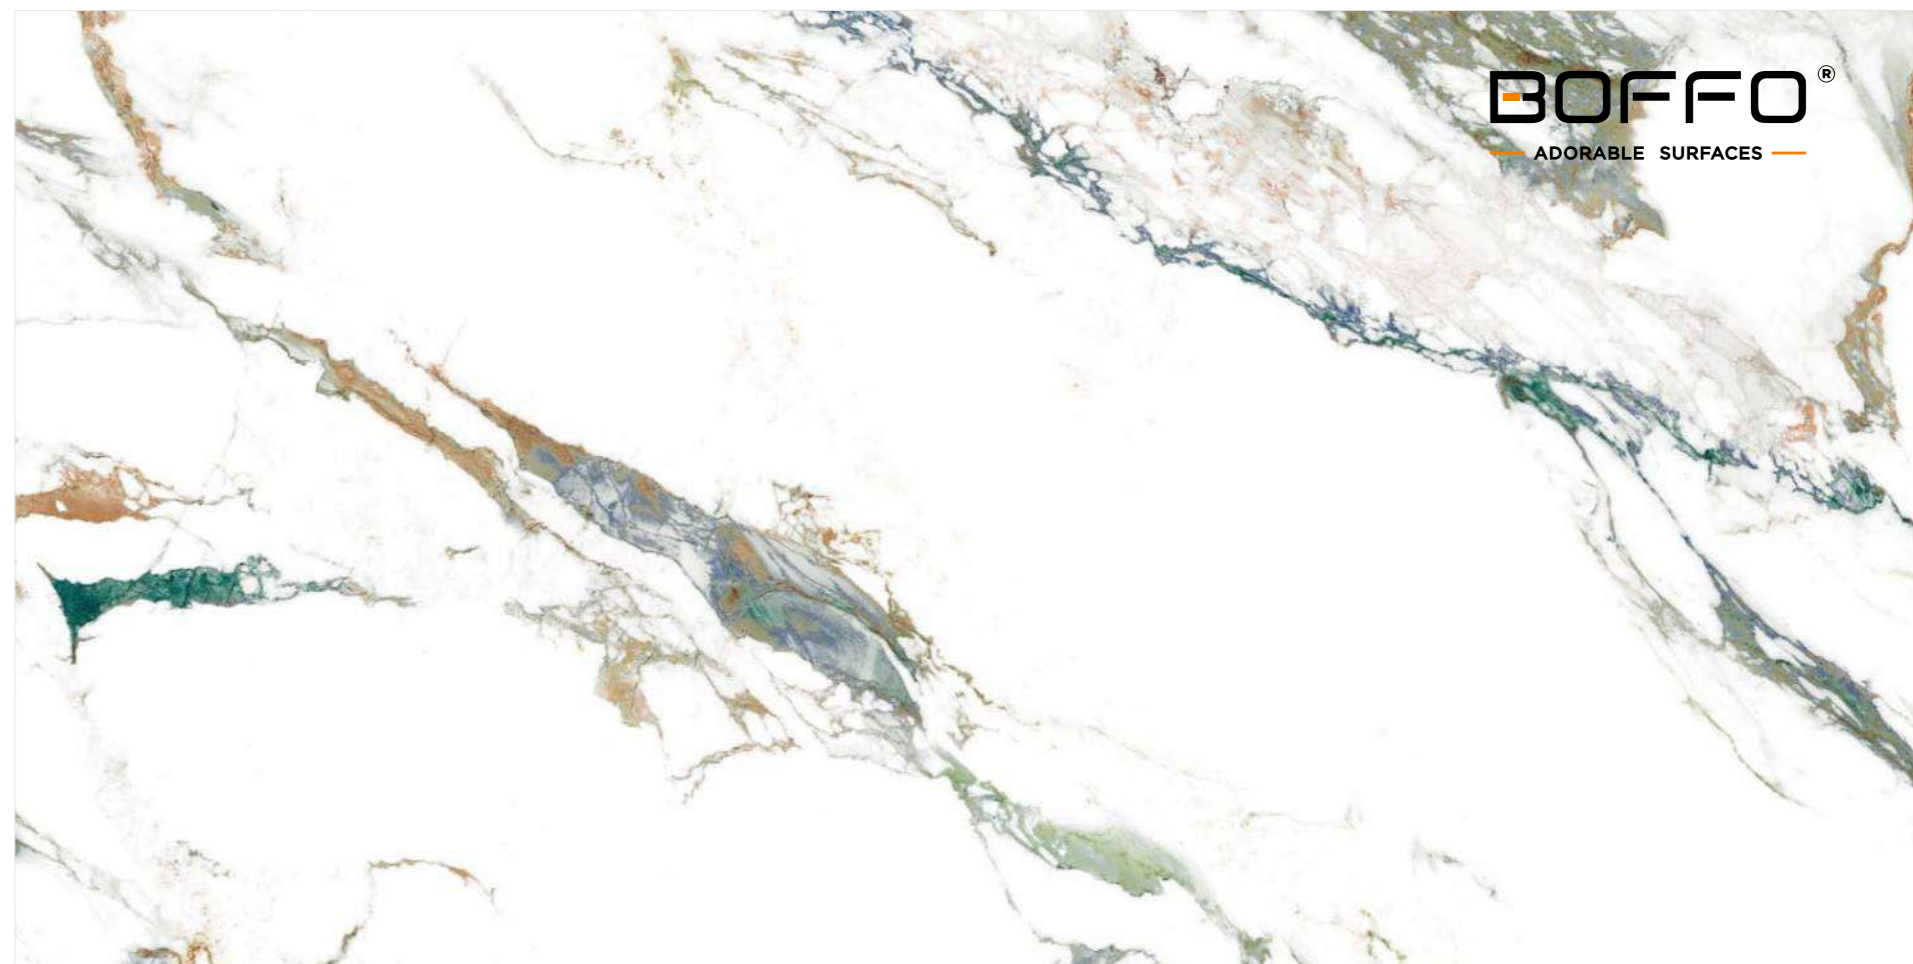

QUEBE MULTI

800x1600 mm
HIGH GLOSSY COLLECTION

**elements of the
nature**

www.boffogranito.com

QUEBE MULTI

800x1600 mm
High Glossy

Touch for Virtual
360°

04