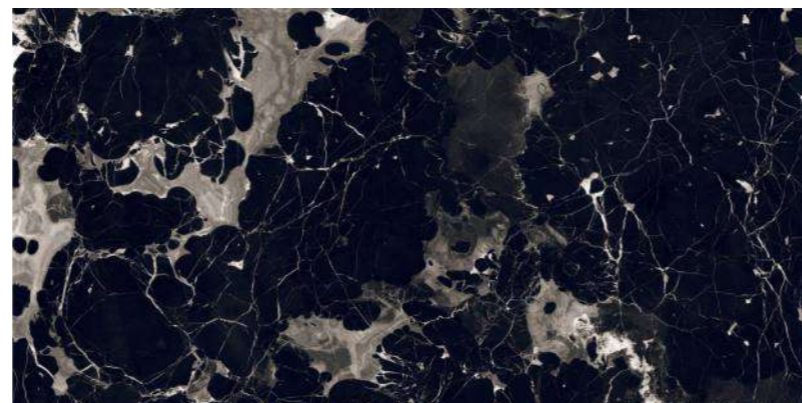

**elements of the
nature**

www.boffogranito.com

BLACK ROSE

800x1600 mm
High Glossy

Touch for Virtual

04