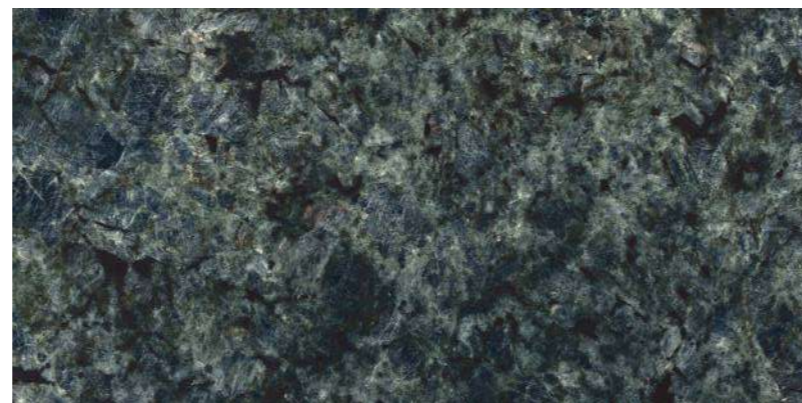

**elements of the
nature**

www.boffogranito.com

ARACRUZ BLUE

800x1600 mm
High Glossy

Touch for Virtual

04