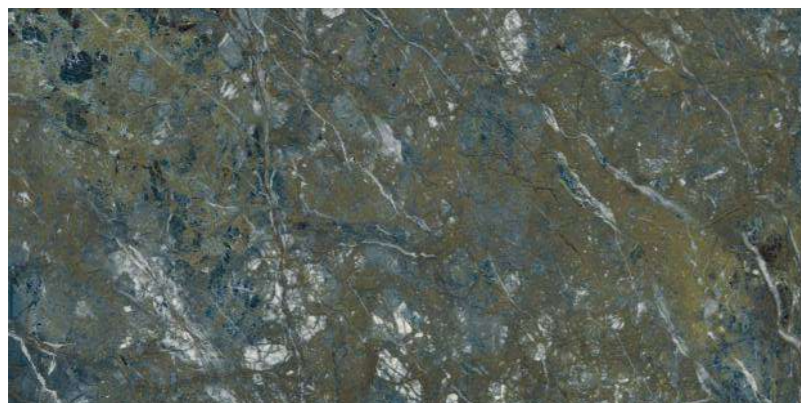

**elements of the
nature**

www.boffogranito.com

DOMOKOS VERDE

800x1600 mm
High Glossy

Touch for Virtual

04