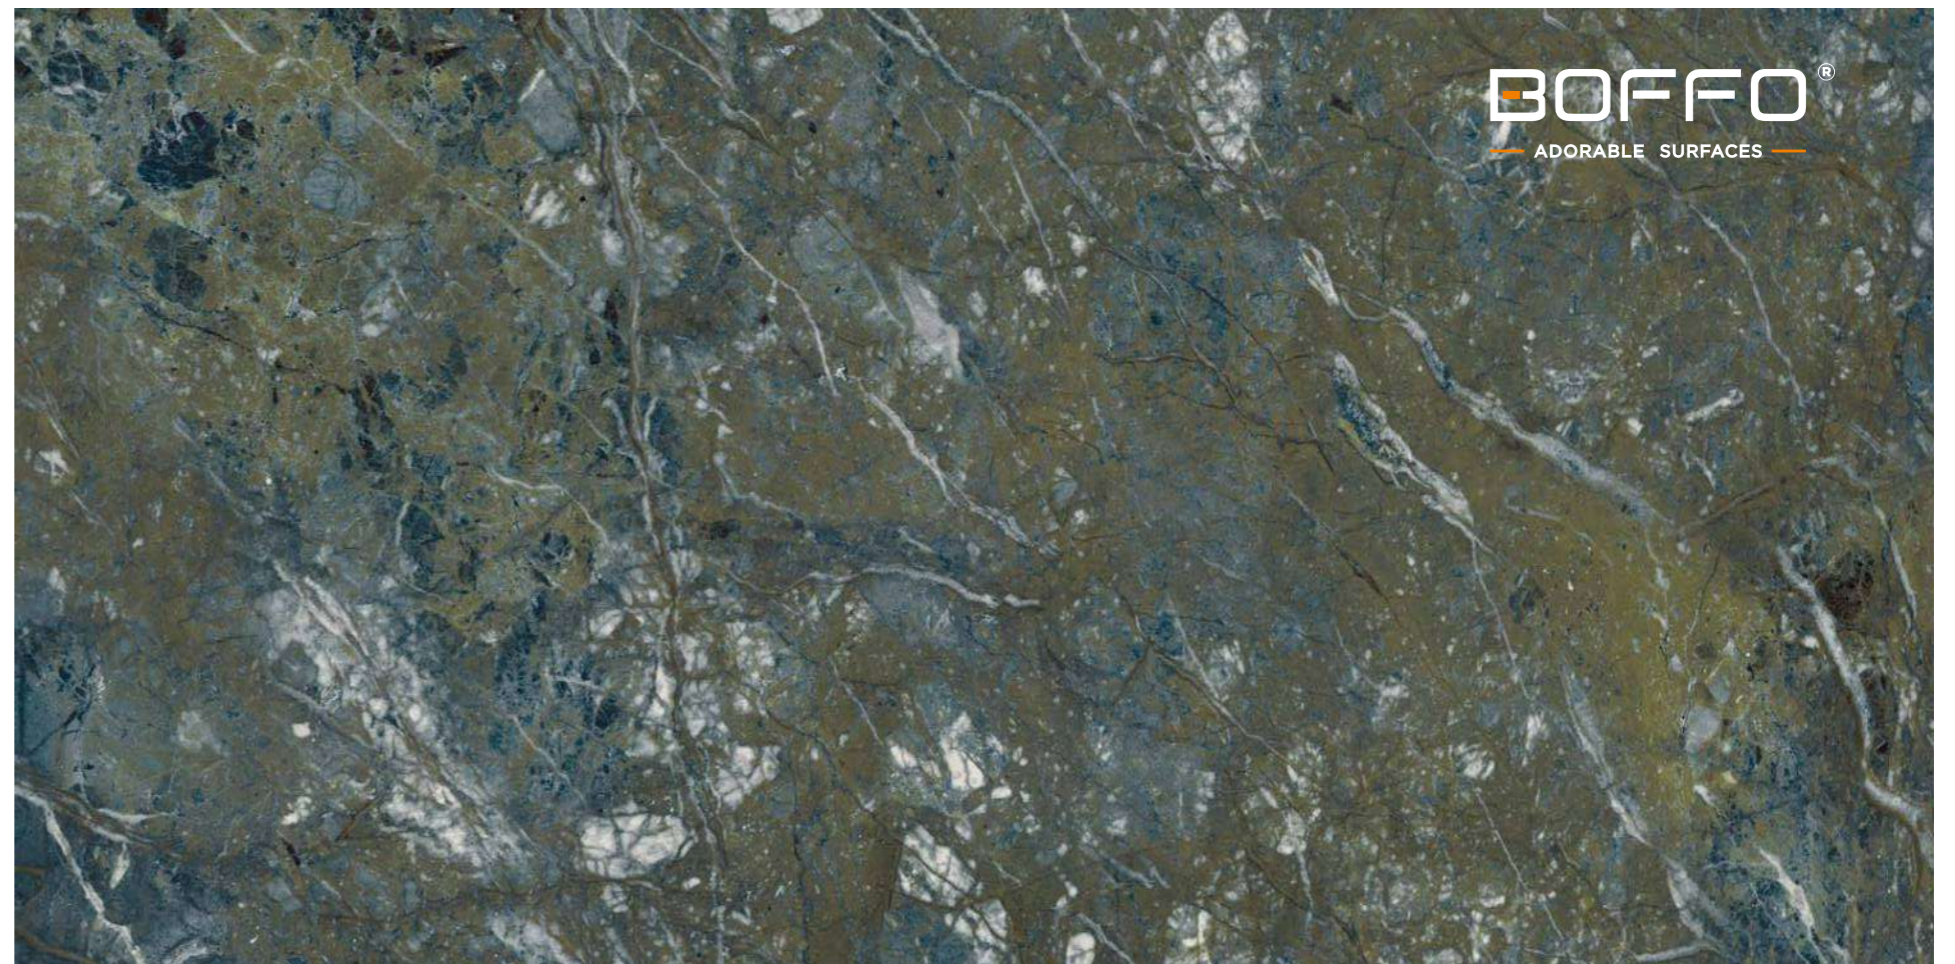

06

A reflection of
YOUR
Surprise

MIRROR
COLLECTION

**DOMOKOS
VERDE**

DOMOKOS VERDE

800x1600 mm
HIGH GLOSSY COLLECTION

**elements of the
nature**

www.boffogranito.com