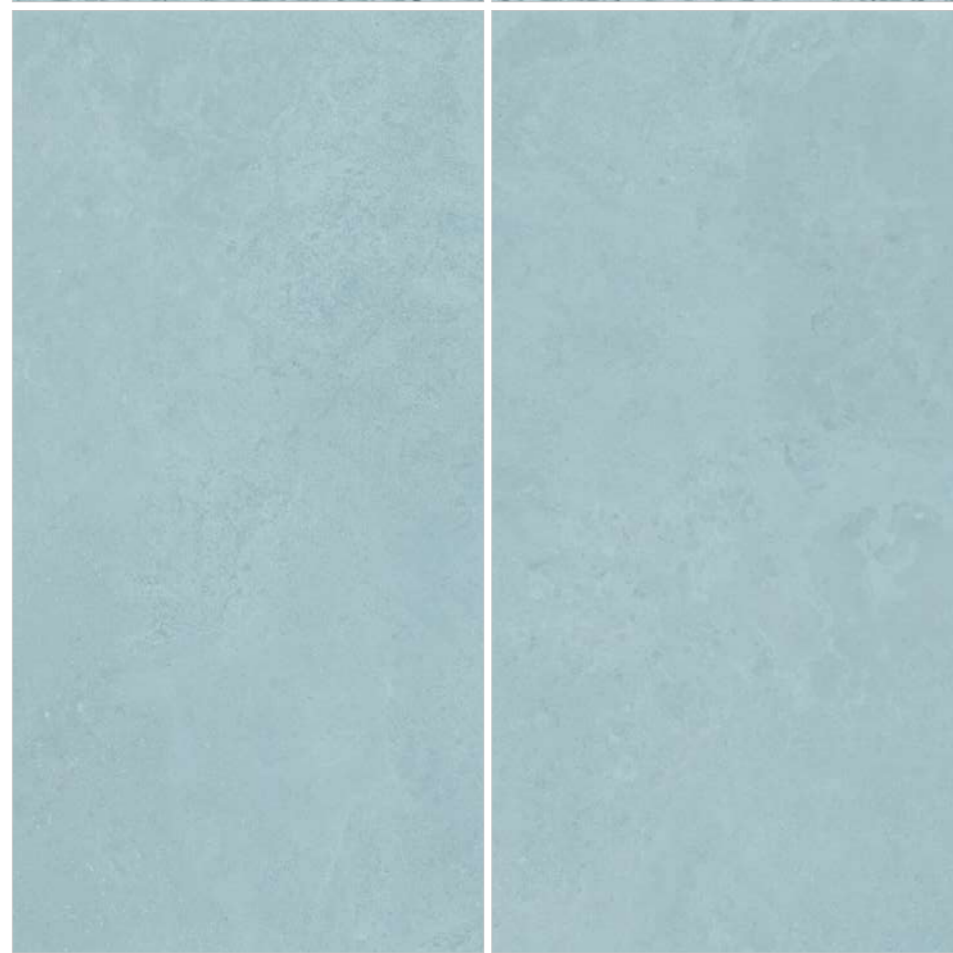

TESEO CHIPS BLUSH
TESEO BLUSH

LUCE SURFACE
GLAZED VITRIFIED BODY

SIZE :
800X1600MM

RANDOM :
04

Touch for Virtual

● **DISTINCTIVELY LUXURIOUS**