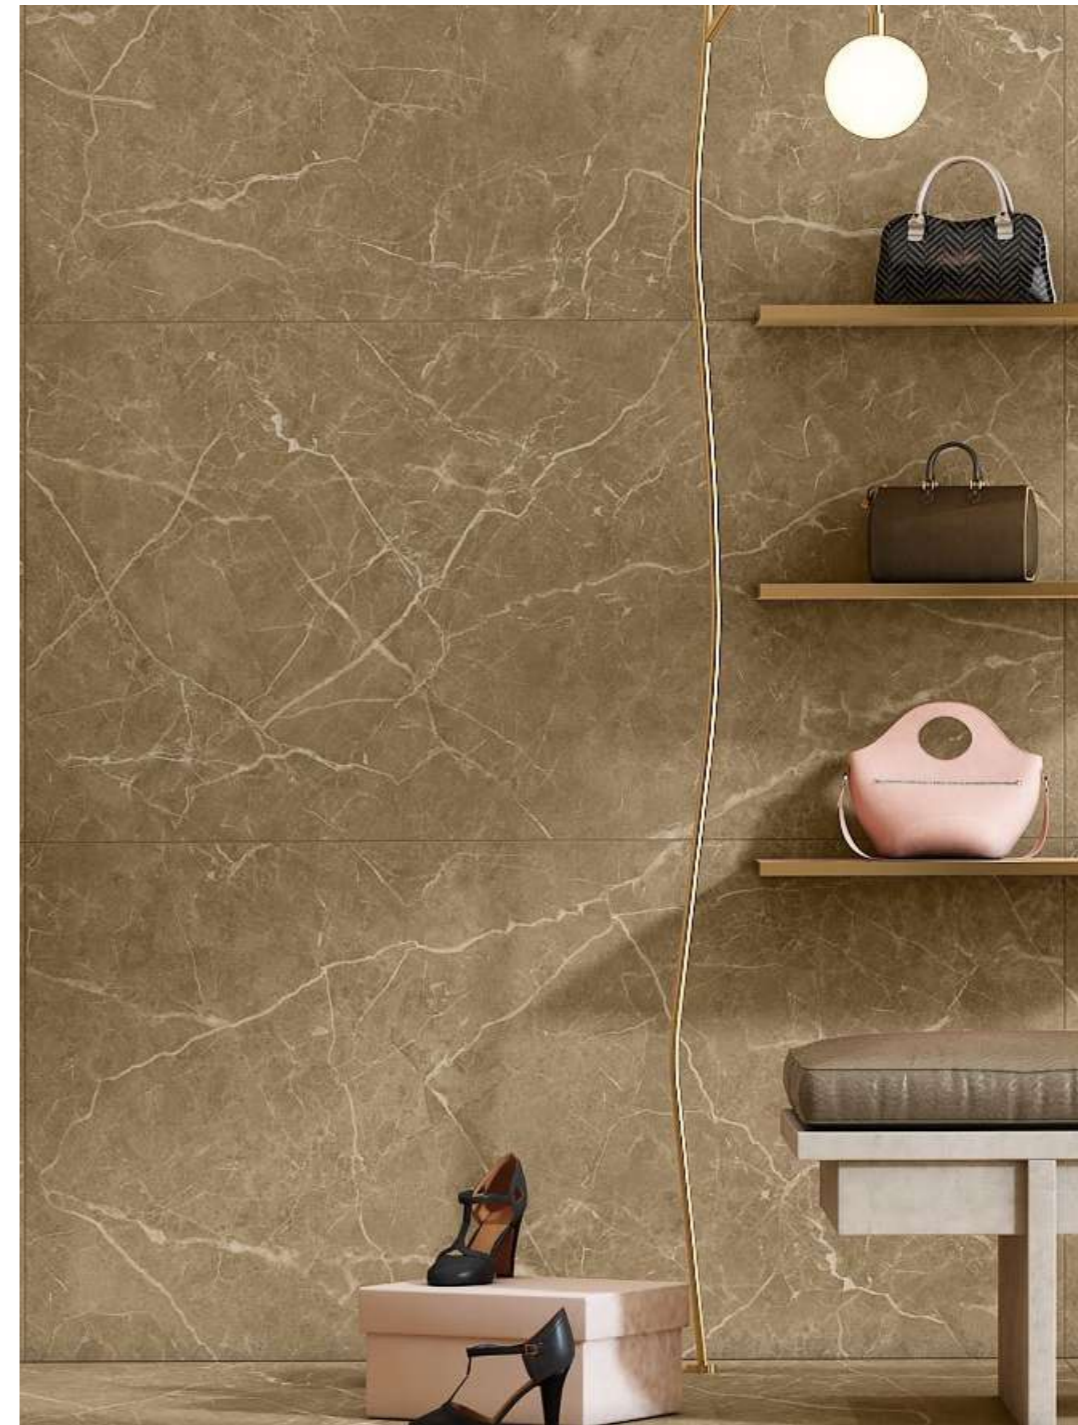

# CALLIZA PEANUT

LUCE SURFACE  
GLAZED VITRIFIED BODY

SIZE :  
800X1600MM

RANDOM :  
04

Touch for Virtual

● **BEAUTY IN THE DETAIL**

**Luce**  
SURFACE

CANYON BIANCO