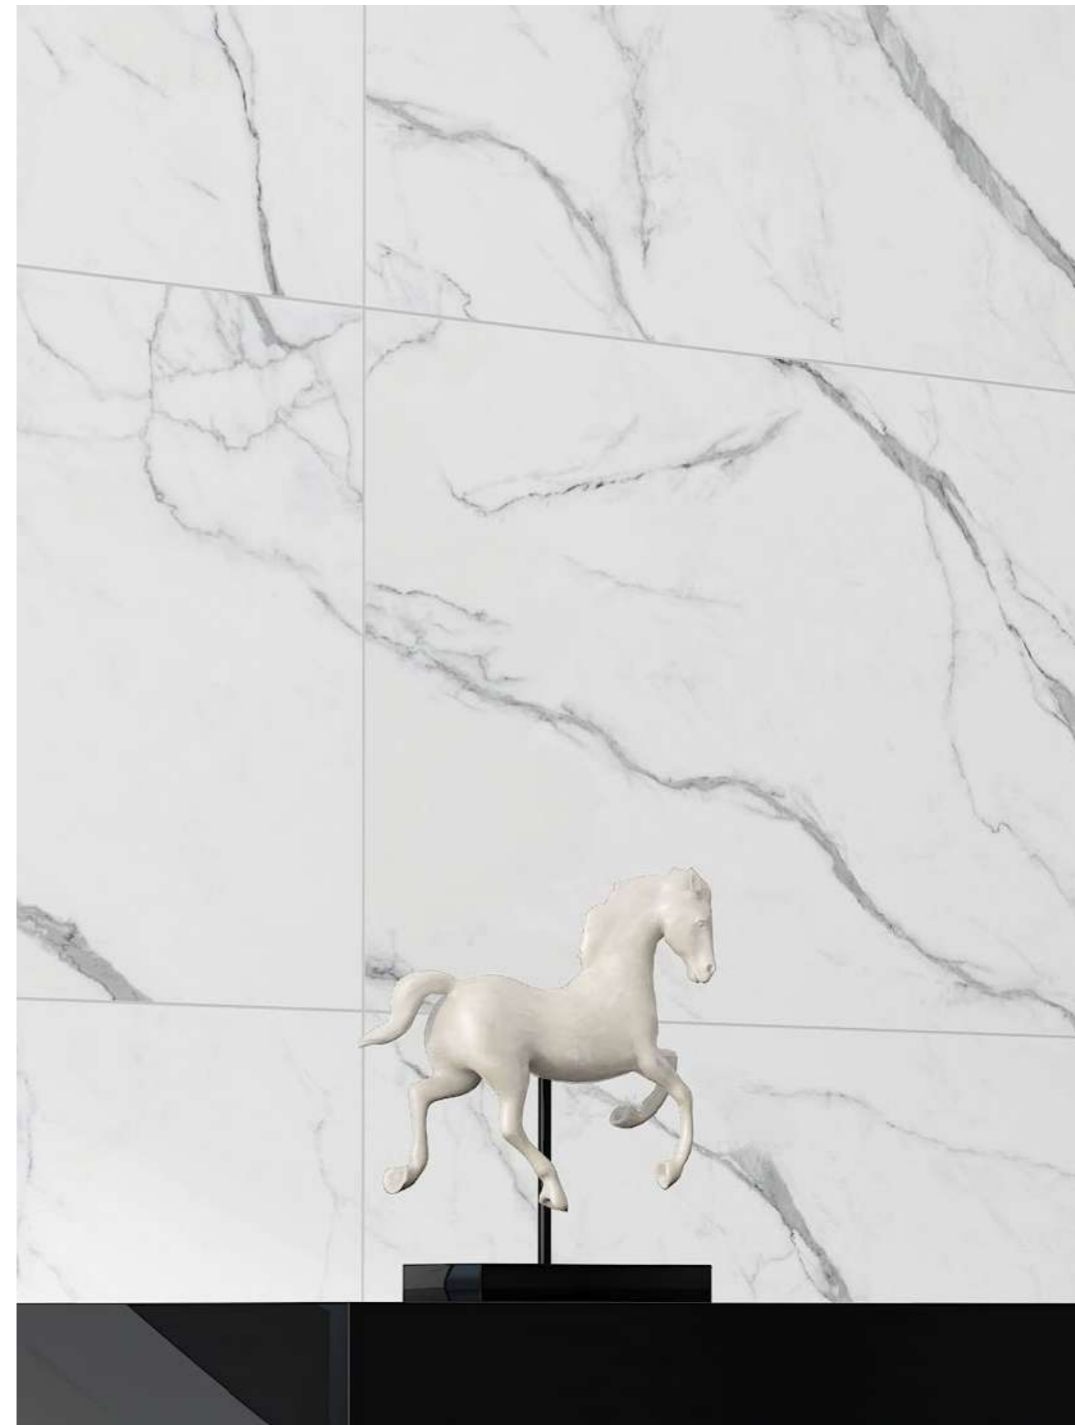

# CALACATTA ORO

LUCE SURFACE  
GLAZED VITRIFIED BODY

SIZE :  
800X1600MM

RANDOM :  
05

● **TIMELESS ELEGANCE**

Touch for Virtual  
**360°**