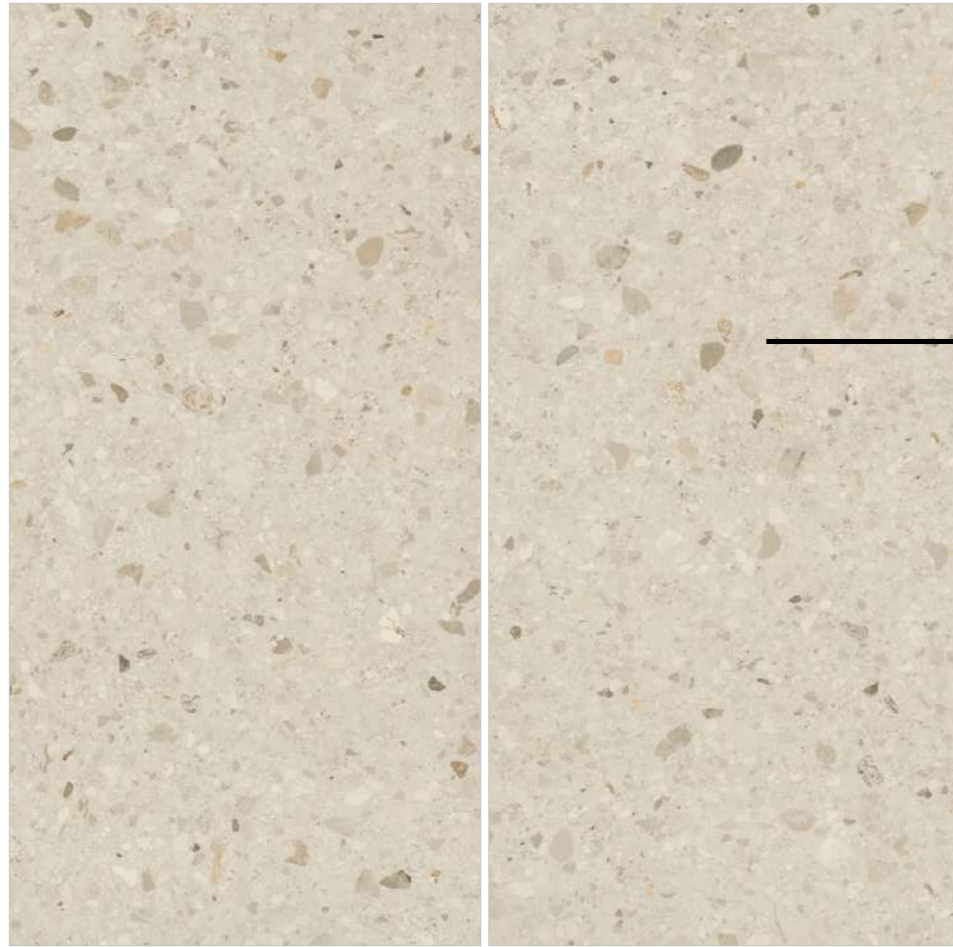

CEPPO DI BEIGE

LUCE SURFACE
GLAZED VITRIFIED BODY

SIZE :
800X1600MM

RANDOM :
04

Touch for Virtual

STANDARDS OF BEAUTY