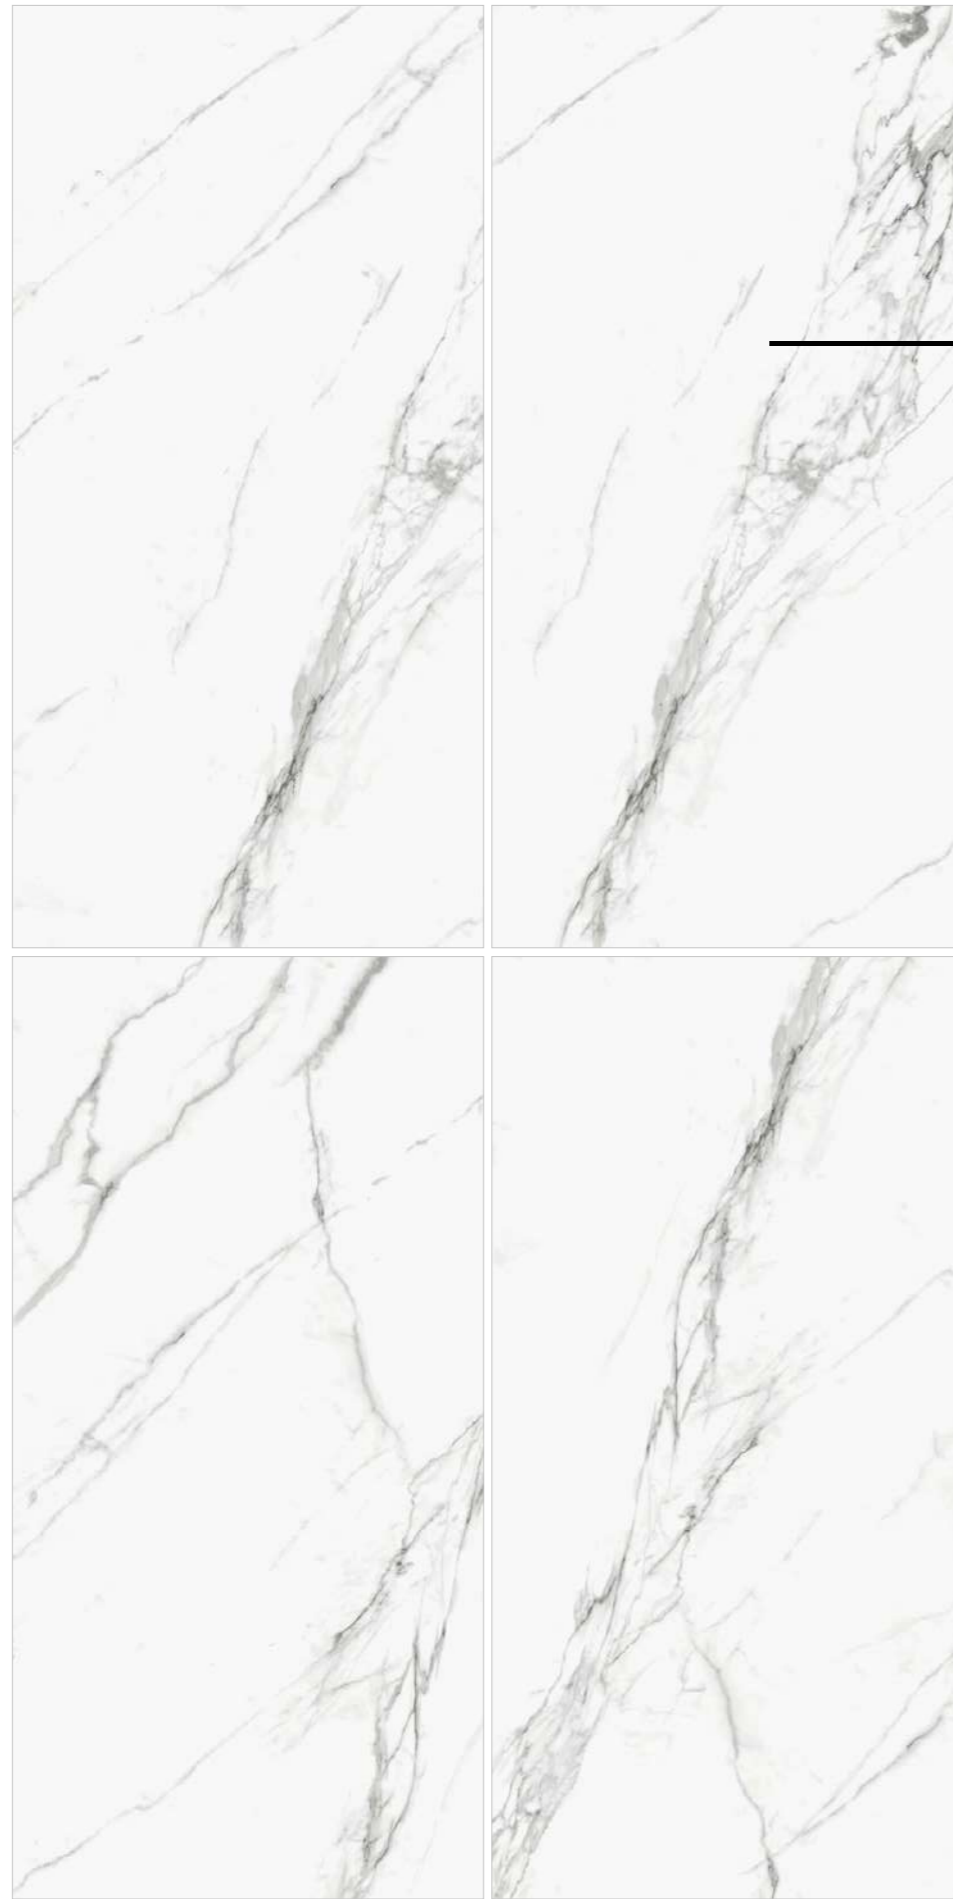

STATUARIO NARROW