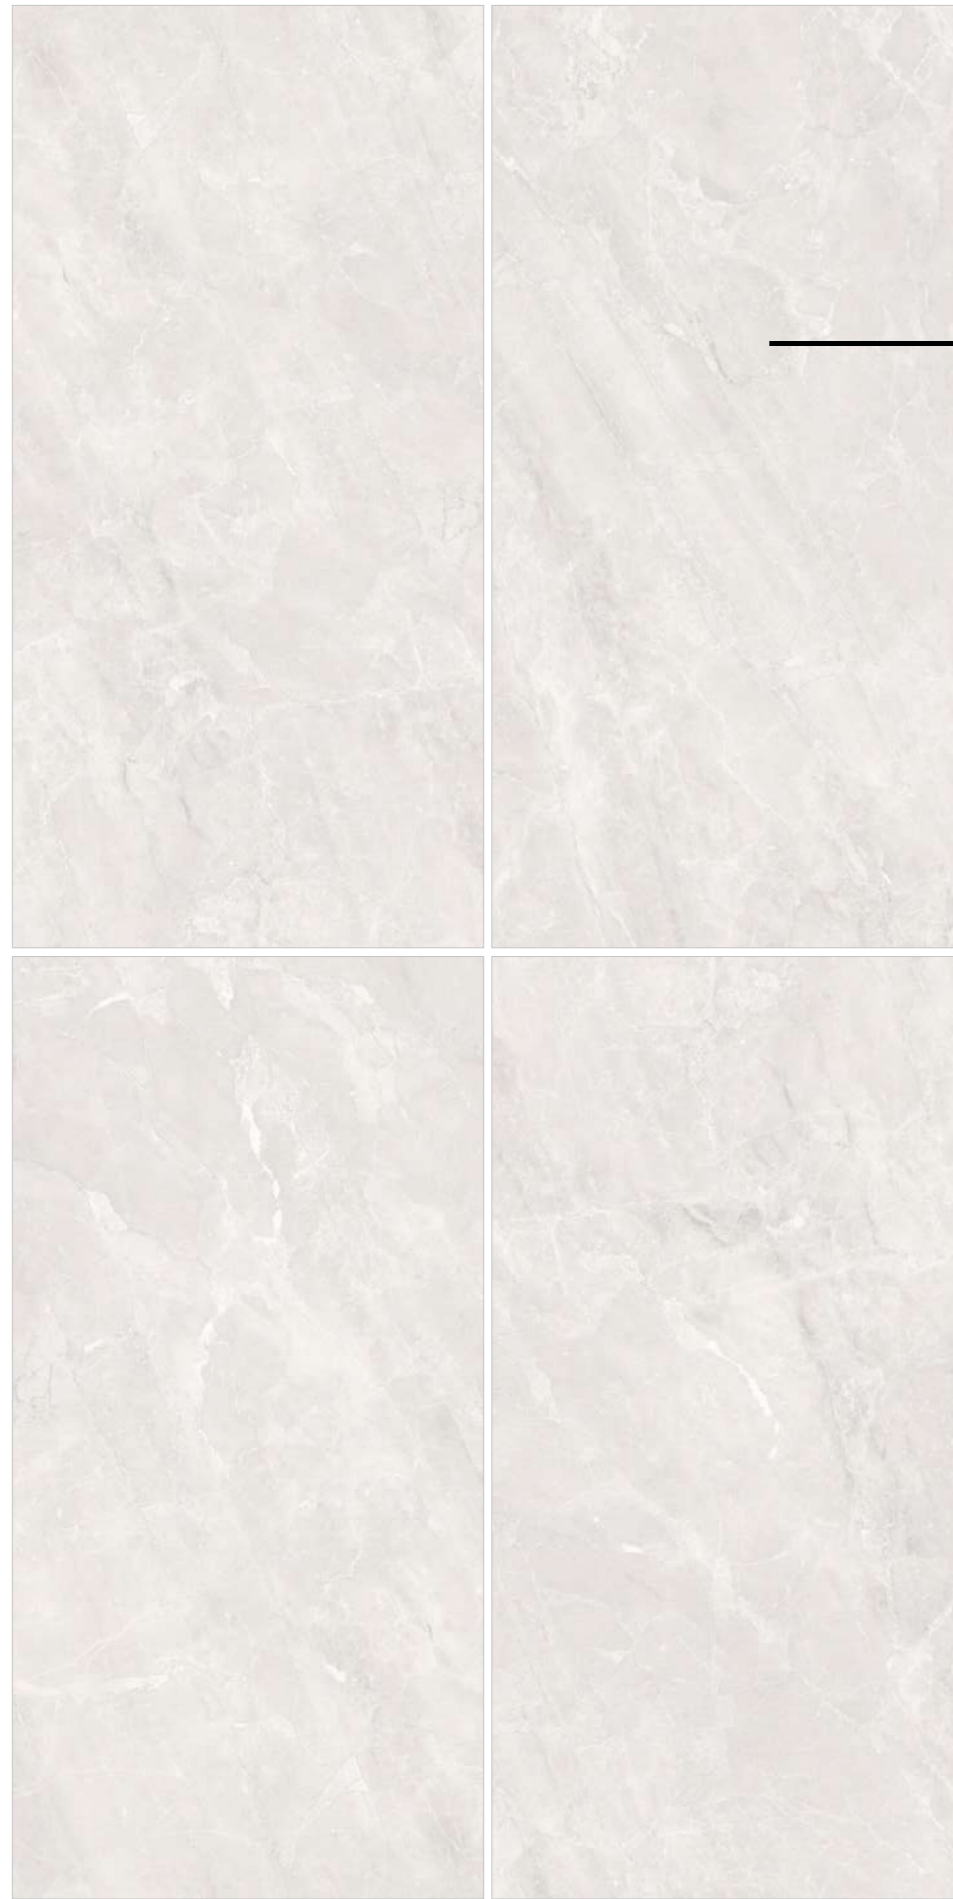

# TWILIGHT BIANCO

LUCE SURFACE  
GLAZED VITRIFIED BODY

SIZE :  
800X1600MM

RANDOM :  
03

Touch for Virtual

● **STYLISH AND DYNAMIC**