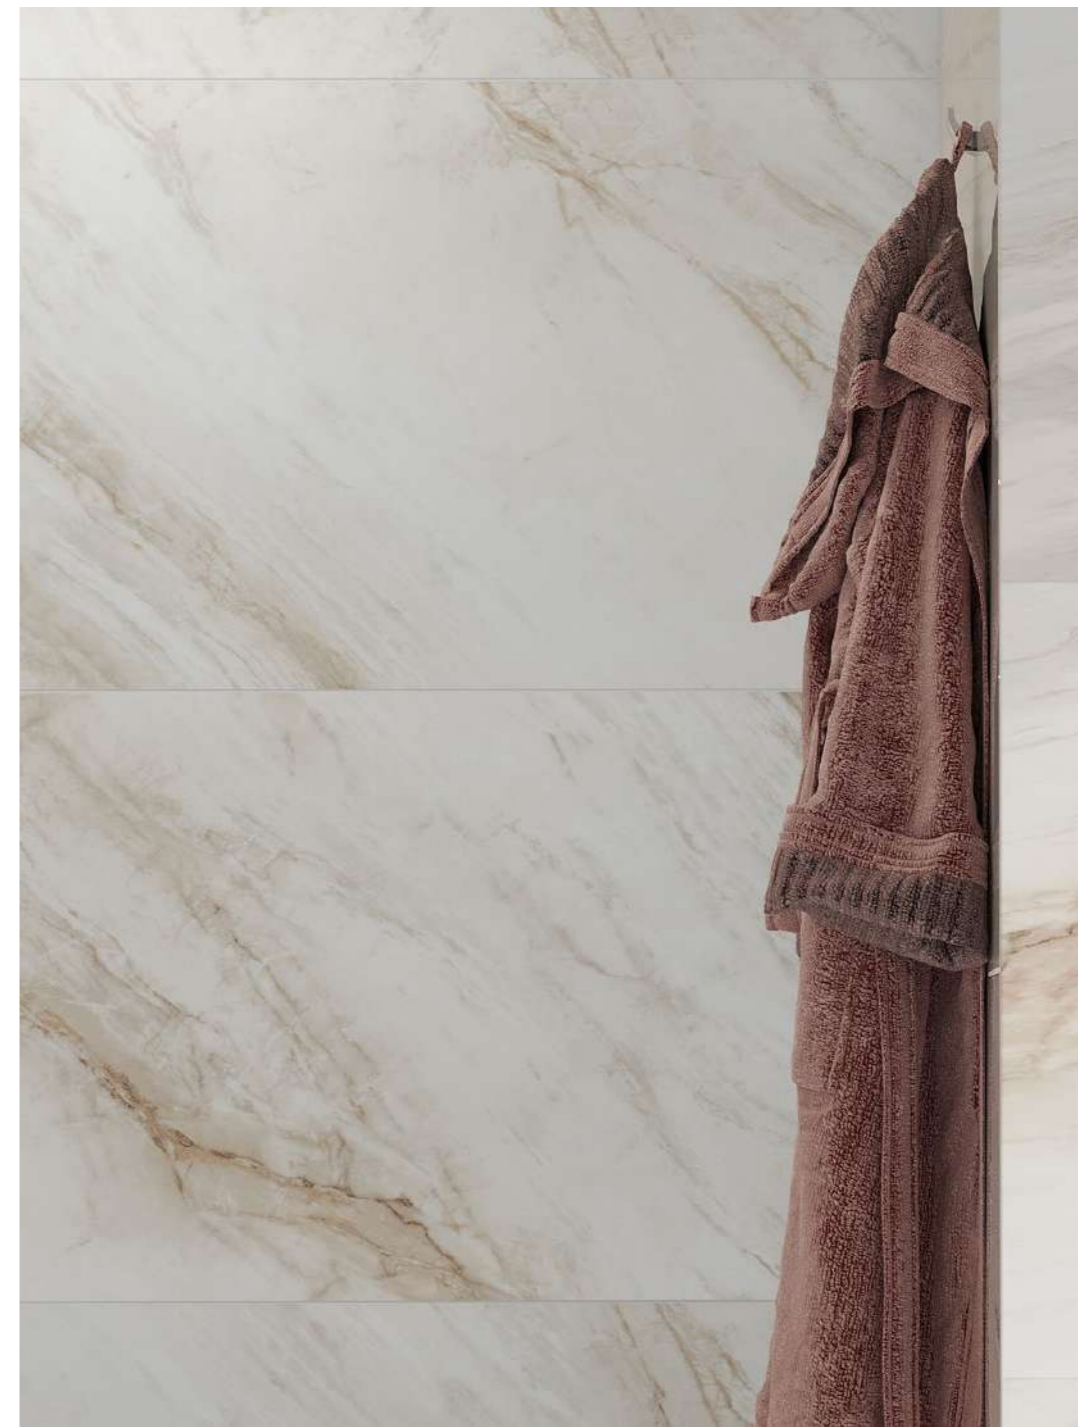

# VOLAX MARTINI

LUCE SURFACE  
GLAZED VITRIFIED BODY

SIZE :  
800X1600MM

RANDOM :  
04

● **CREATIVE AND CLASSIC**

Touch for Virtual  
**360°**

**TESEO CHIPS BLUSH**  
**TESEO BLUSH**

LUCE SURFACE  
GLAZED VITRIFIED BODY