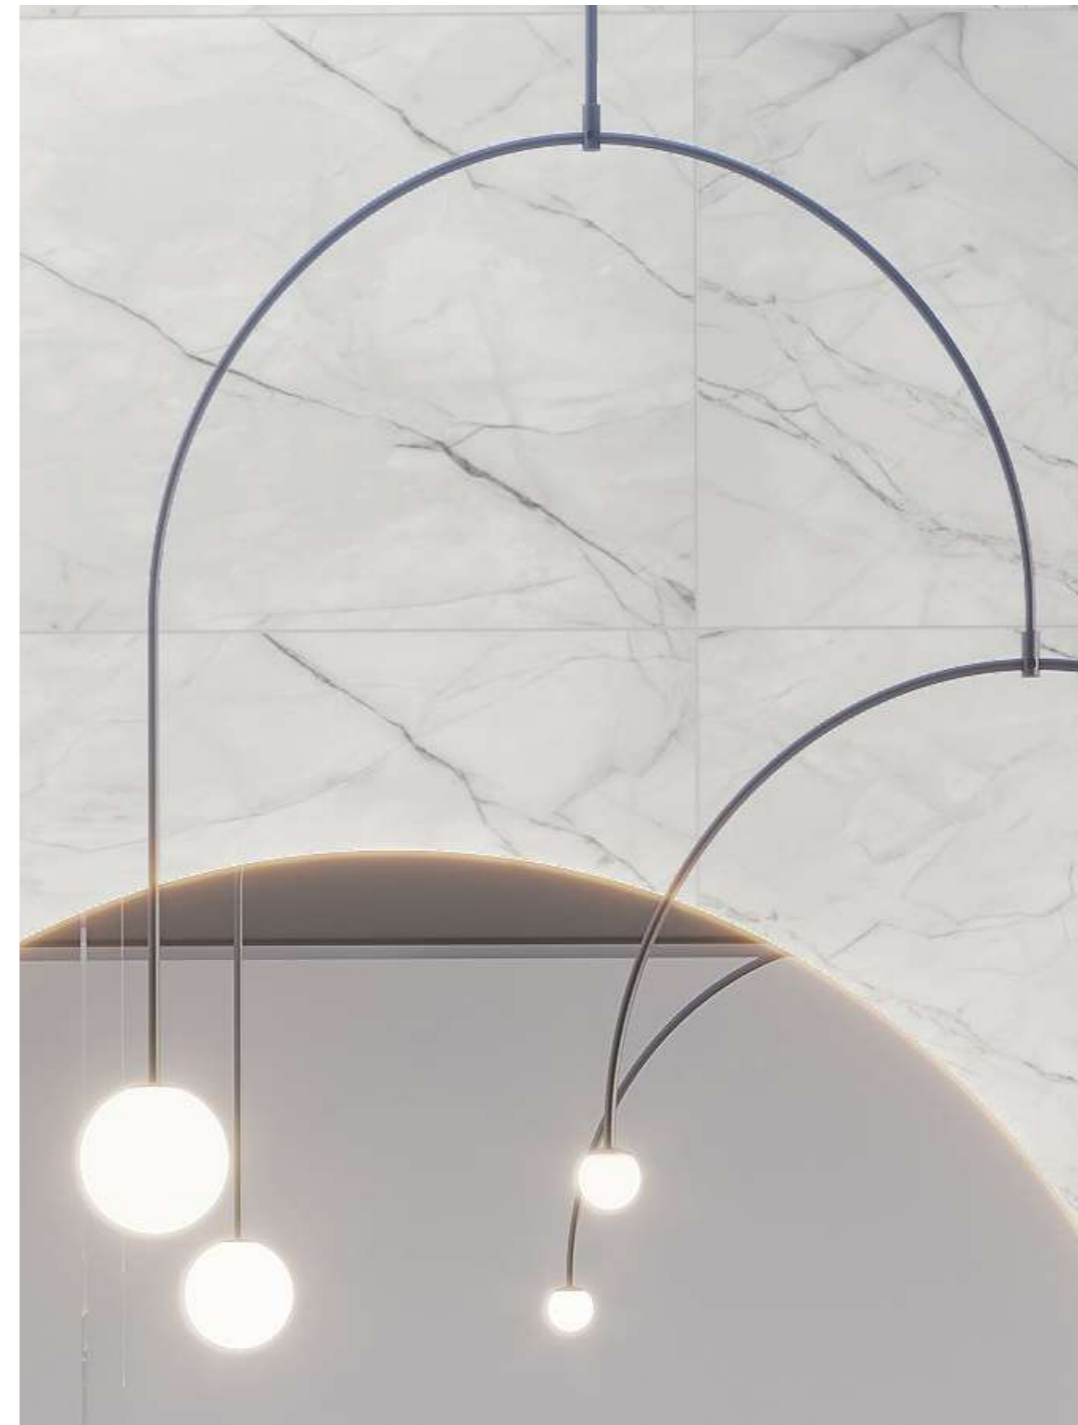

# VENICE GREY

LUCE SURFACE  
GLAZED VITRIFIED BODY

SIZE :  
800X1600MM

RANDOM :  
04

● **AN IDEAL CHOICE**

Touch for Virtual  
**360°**