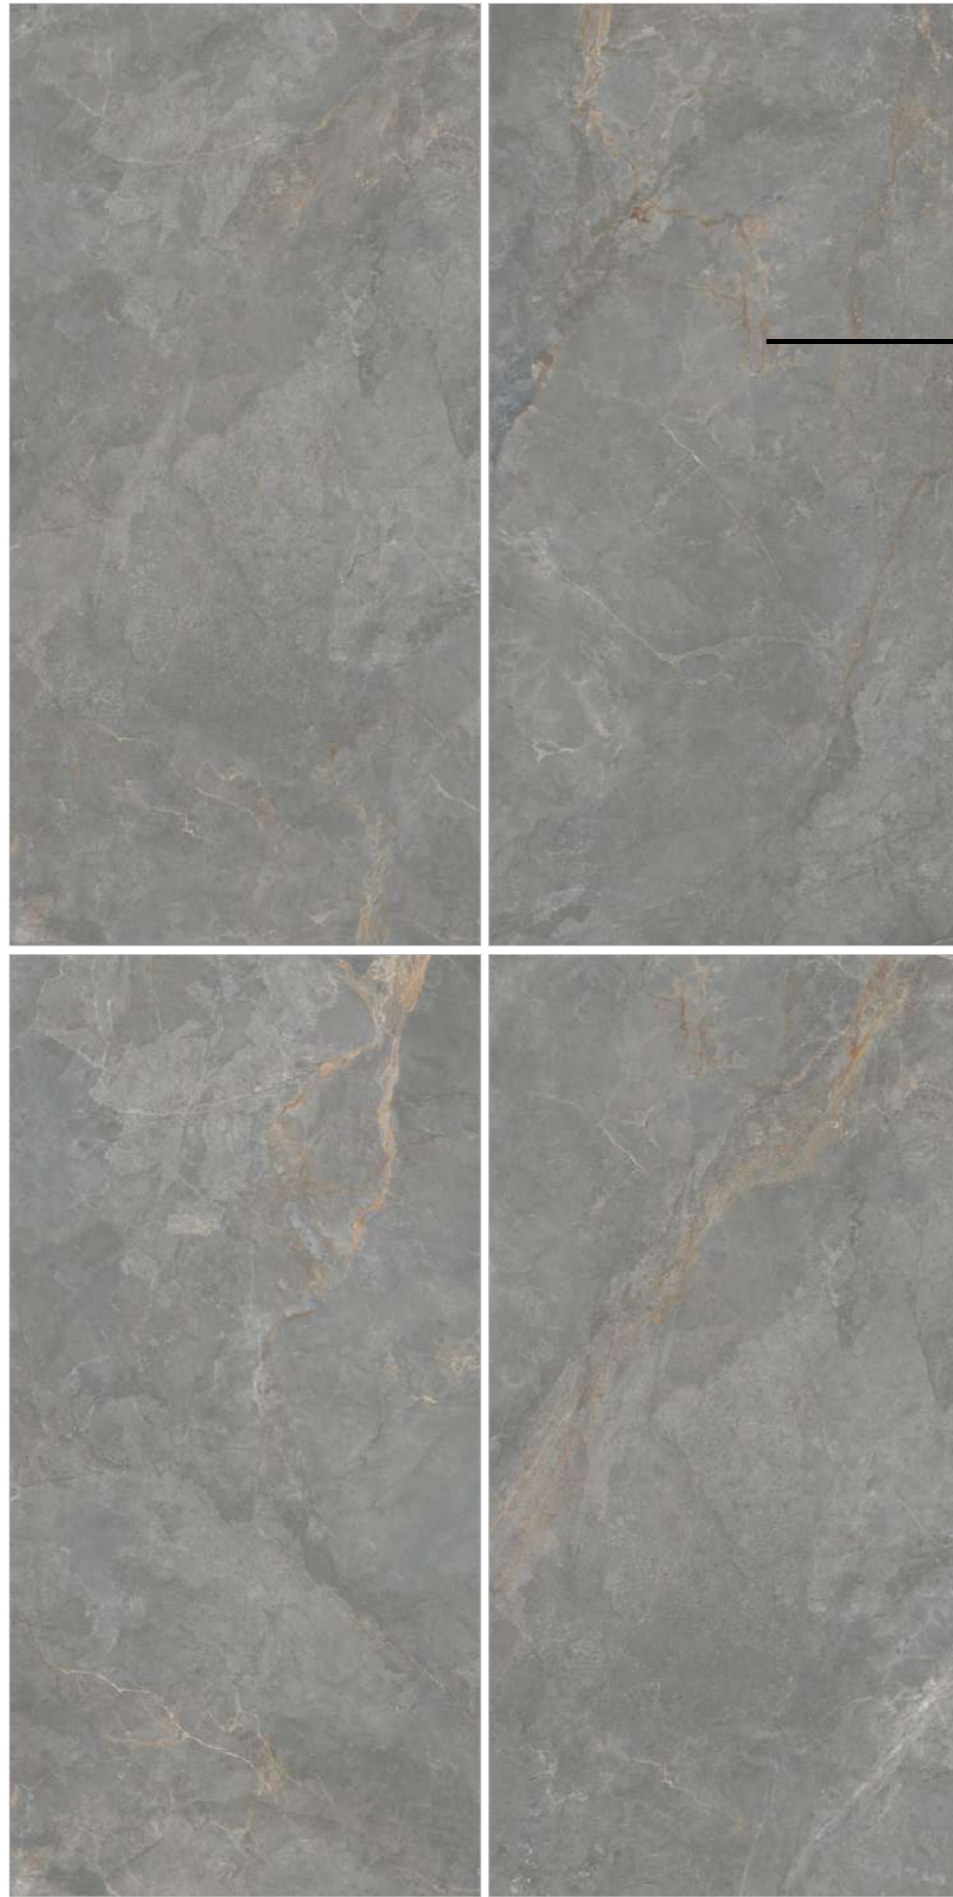

# CONTINENT NATURAL

LUCE SURFACE  
GLAZED VITRIFIED BODY

SIZE :  
800X1600MM

RANDOM :  
04

Touch for Virtual

● **GRACIOUSLY DIFFERENT**