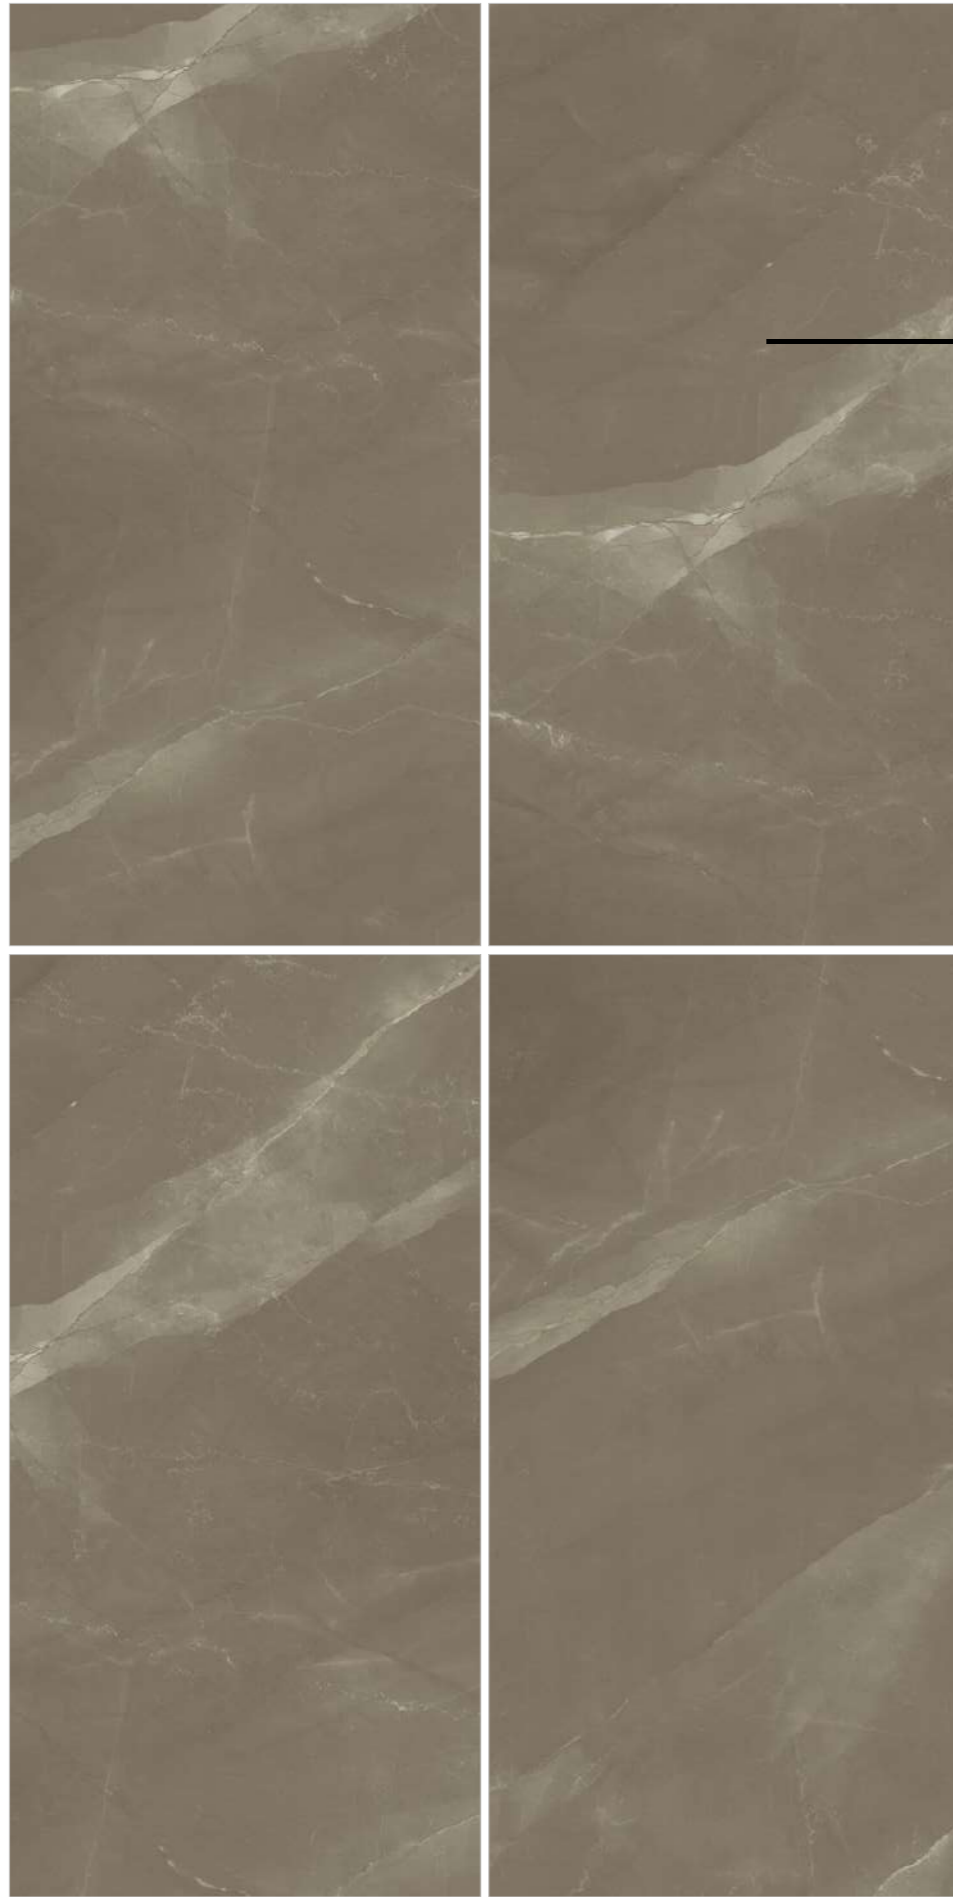

LEGEND CHOCO

LUCE SURFACE
GLAZED VITRIFIED BODY

SIZE :
800X1600MM

RANDOM :
05

Touch for Virtual

● SUBTLE ART OF CHANGE