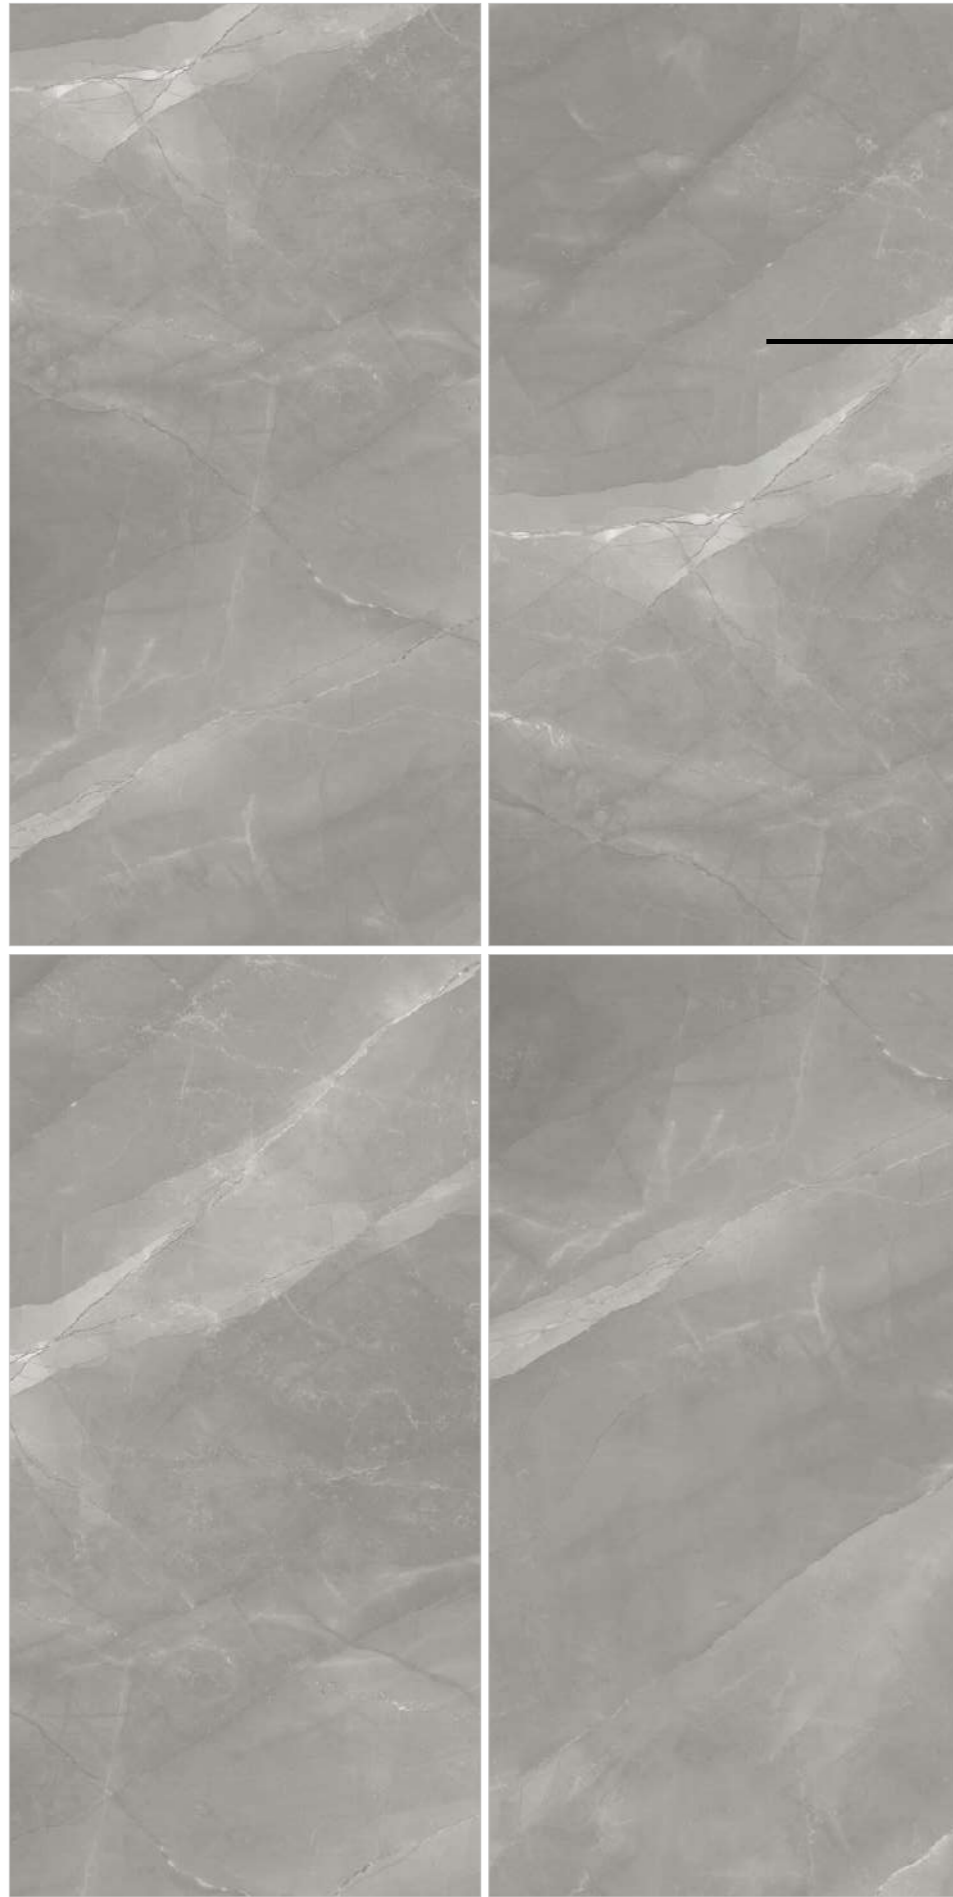

LEGEND GREY