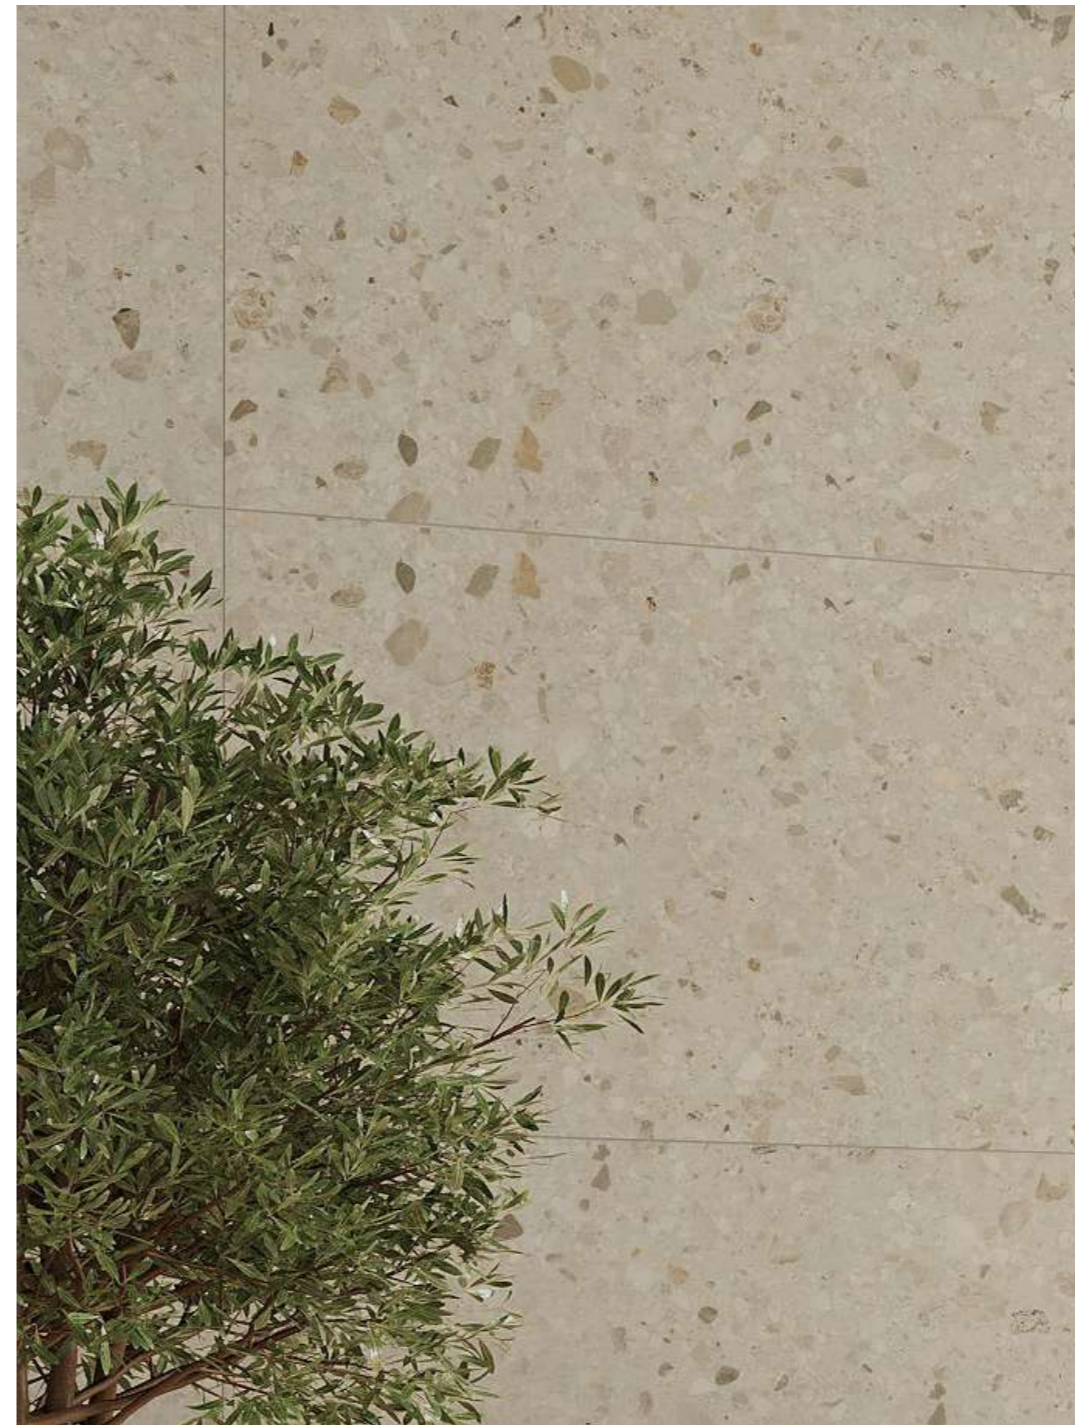

CEPPO DI BEIGE

LUCE SURFACE
GLAZED VITRIFIED BODY

SIZE :
800X1600MM

RANDOM :
04

Touch for Virtual

STANDARDS OF BEAUTY