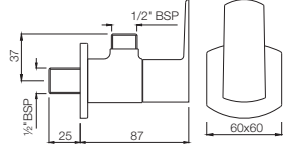

Kubix Prime

KUP-35053PM

Angular Stop Cock with Wall Flange