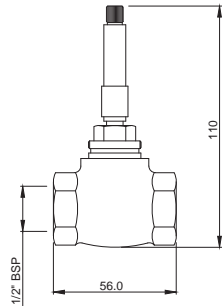

ALD-083CQT

Concealed Stop Cock Regular Body Suitable for 15mm Pipe Line with Spindle Extension & Plastic Protection Cap (without Exposed Parts)