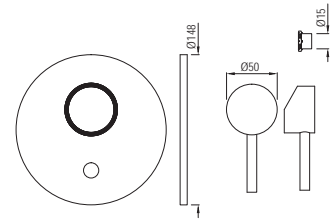

FLR-5075K

Single Lever Exposed Parts Kit of Diverter Consisting of Operating Lever, Wall Flange (With Seals) & Button Only (Suitable For Item ALD-075)