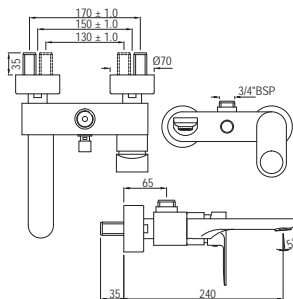

Single Lever | Bath & Shower

ORP-10115PM

Single Lever Wall Mixer with Provision For Connection to Exposed Shower Pipe (SHA-1211N) with Connecting Legs & Wall Flanges
Registered design no.276011