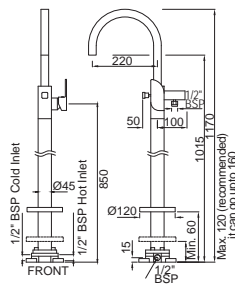

ALI-85121K

Exposed Parts of Floor Mounted Single Lever Bath Mixer with Provision for Hand Shower, without Hand Shower & Shower Hose (Compatible with ALD-121)