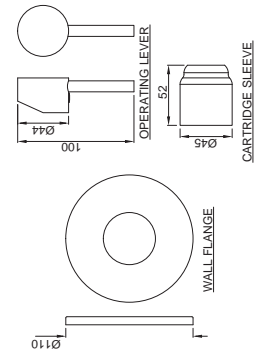

FLR-5227K

Single Lever Exposed Parts Kit of Deusch Mixer Consisting of Operating Lever, Cartridge Sleeve, Wall Flange (with Seals), (Compatible with ALD-227 & ALD-229)