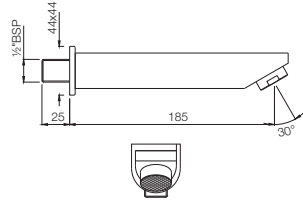

Bathtub Spouts

D-Shape

SPJ-37429

Bathtub Spout with Wall Flange