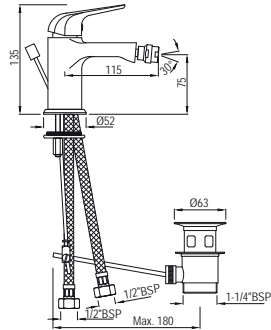

Continental Prime

Bidet

COP-213BPM

Single Lever 1-Hole Bidet Mixer with Popup Waste System with 375mm Long Braided Hoses