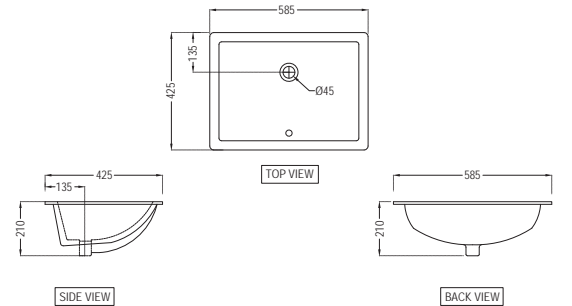

Queen's Prime

QPS-WHT-7901PM
Table Top Basin,
Size: 600x460x195 mm

QPS-WHT-7803PM
Wall Hung Basin With
Fixing Accessories,
Size: 610x465x275 mm
QPS-WHT-7303PM
Full Pedestal For
QPS-WHT-7803PM

QPS-WHT-7701PM
Under Counter Basin With
Fixing Accessories,
Size: 590x430x215 mm