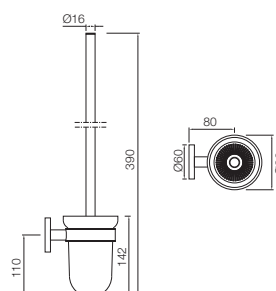

ACN-1143N
W.C. Brush Holder