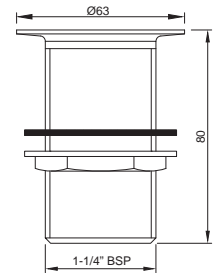

ALD-705

Waste coupling 32mm Size Full Thread with 80mm height