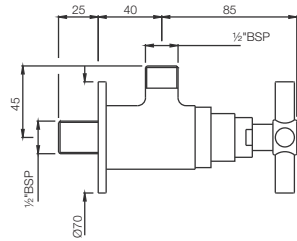

SOL-6083K
Exposed Part Kit of Concealed Stop Cock & Flush Cock with Fitting Sleeve, Operating Lever & Adjustable Wall Flange with Seal (compatible with ALD-083, ALD-089 & ALD-081)