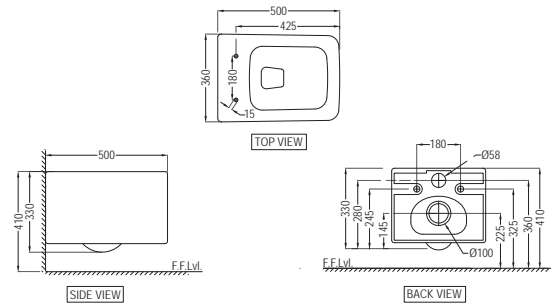

KUBIX
Wall Hung WC (White Matt)
KUS-WHM-35953BIUFSM
Rimless, Blind Installation Wall Hung WC with UF soft close slim seat cover, Hinges, Accessories set
Size : 360x500x330 mm