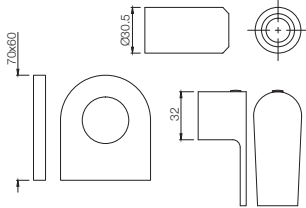

ARI-39083K

Exposed Part Kit of Concealed Stop Cock & Flush Cock with Fitting Sleeve, Operating Lever & Adjustable Wall Flange with Seal (compatible with ALD-083, ALD-089 & ALD-081)