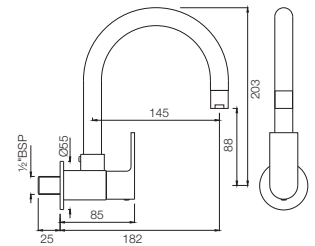

LYR-38347S

Sink Cock with Regular Swinging Spout (Wall Mounted Model) With Wall Flange