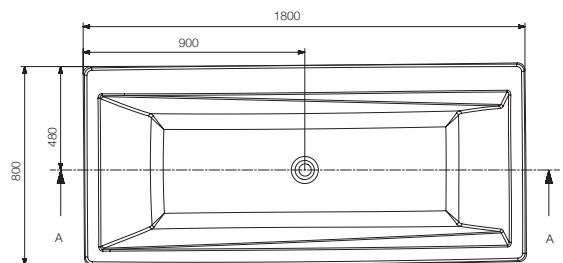

Note: Drain pipe/Europa kit are mandatory products for installation of all the bathtubs. Accessories shown in the image are not a part of the product