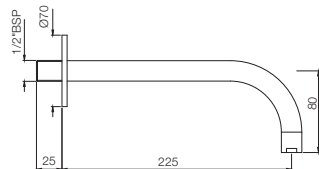

SPJ-5447
Basin Spout 9" with Wall Flange
Also available

SPJ-5443
Basin Spout 7" with Wall Flange