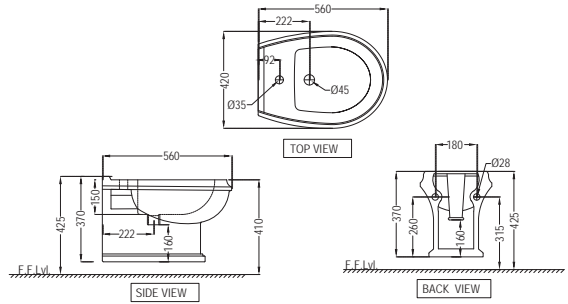

Queen's Prime

QPS-WHT-7153PM
Wall Hung Bidet,
Size: 420x560x370 mm