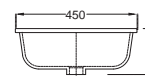

Laguna

LAS-WHT-91905

Table top basin,
Size:600x380x130mm,
Shape : Rectangular

LAS-WHT-91931

Table top basin with
three tap hole,
Size: 600x450x175 mm

LAS-WHT-91801

Wall hung basin with
fixing accessories,
Size:500x450x175mm

LAS-WHT-91301

Full pedestal for
LAS-WHT-91801

LAS-WHT-91701

Under counter basin
with fixing accessories,
Size: 450x450x170 mm,
Shape : Square

FRONT VIEW