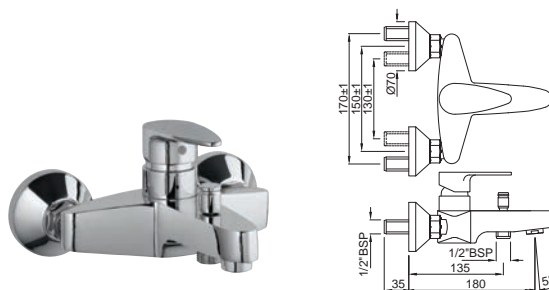

Single Lever | Bath & Shower

VGP-81119

Single Lever Wall Mixer With Provision For Hand Shower But Without Hand Shower