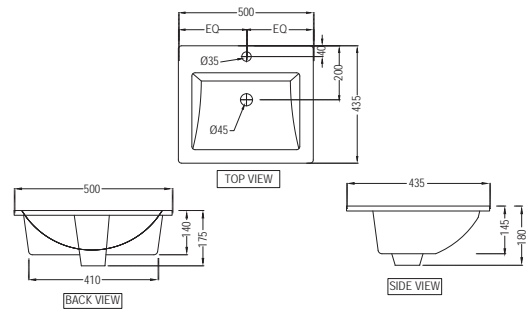

Kubix

KUS-WHT-35401

Floor standing Basin with Fixing Accessories,
Size : 520x460x855 mm

KUS-WHT-35953BIUFSM

Rimless, Blind Installation Wall Hung WC with UF soft close slim seat cover, Hinges, Accessories Set,
Size : 360x500x330 mm