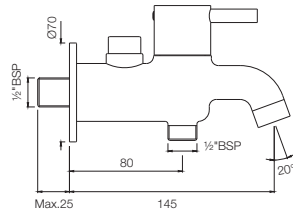

Florentine

FLR-5047N

Bib Cock (Straight Line Model) With Wall Flange