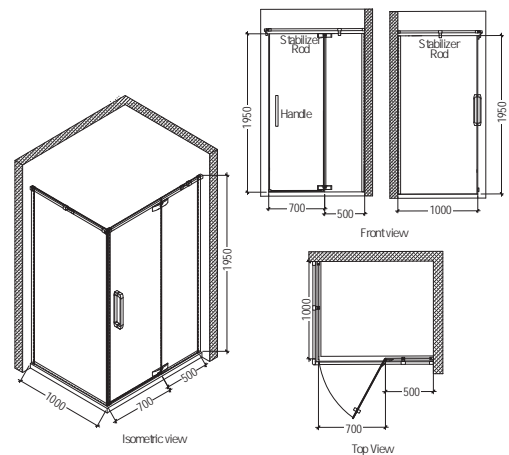

Version available in