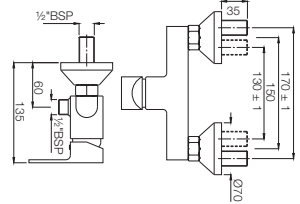

ARI-39149

Single Lever Exposed Shower Mixer for Connection to Hand Shower with Connecting Legs & Wall Flanges