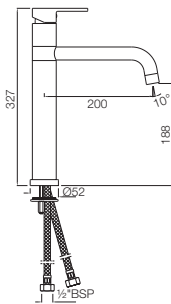

FUS-29009B

Single Lever Sink Mixer with 210mm Extension Body Swinging Spout without popup Waste (Table Mounted) with 600mm Long Braided Hoses

FUS-29173B

Single Lever Sink Mixer with Swinging Spout (Table Mounted Model) with 450mm Long Braided Hoses