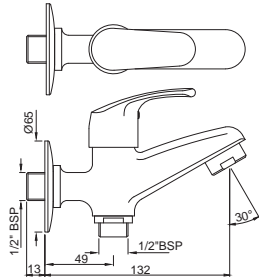

EKO-33053

Angular Stop Cock with Wall Flange