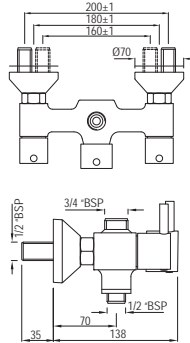

Florentine

Quarter Turn | Bath & Shower

FLR-5215N

Exposed Wall Mixer With Provision Only for Overhead Shower & Hand Shower with Connecting Legs & Wall Flanges