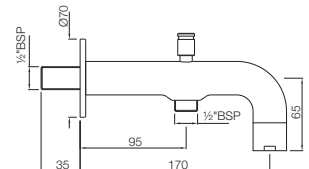

SPJ-5463
Bathtub Spout with Button Attachment for Hand Shower
with Wall Flange