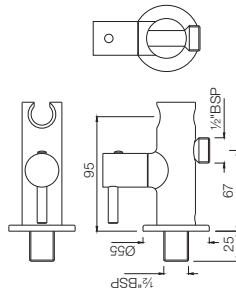

ALD-591R

Round Wall Outlet with Shower Hook and Shutoff Valve