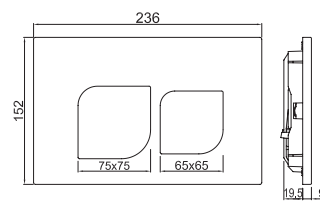

JCP-CHR-852415
Control Plate Alive