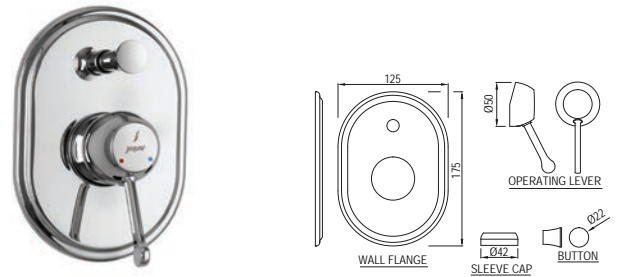

QQP-7065NKPM

Single Lever Exposed Parts Kit of Diverter Consisting of Operating Lever, Wall Flange (with Seals) & Button Only (Compatible with Item ALD-065N)