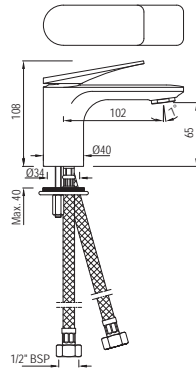

Note: The finishes depicted here are only indicative and may differ from that on the actual product.

Laguna

Single Lever | Basin

LAG-CHR-91011B

Single lever basin mixer without popup waste with 450mm long braided hoses