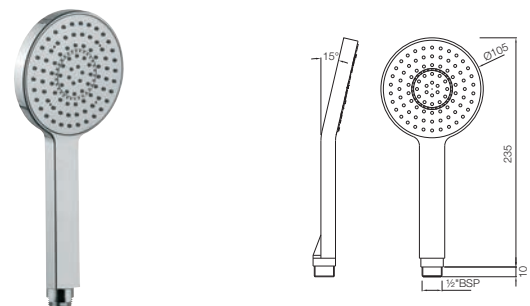

Hand Showers

HSH-1717

Hand Shower ø105mm Round Shape Single Flow with Air Effect (ABS Body & Face Plate Chrome Plated) with Rubit Cleaning System