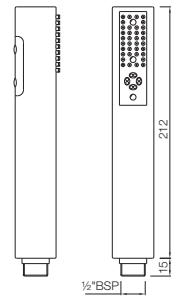

HSH-5541

Hand Shower 32mm Round Shape Straight Design Dual Flow (ABS Body & Face Plate Chrome Plated) with Rubit Cleaning System