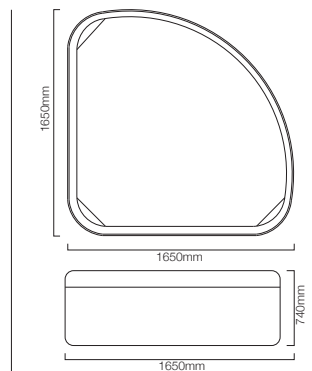

Key features

Thermoclad cabinet

Perimeter insulation

Thermobond 4 layer shell construction

Duraflex plumbing

UV sterilising system

Set & forget control system

Multi-colour spa light

Ozone filtration

Moulded headrests

Steps

Specifications

Dry weight 220kg

Filled weight 620kg

Water capacity 400 litres

Spa controller sv2

Jet pump(s) 2.5x1 hp

Variable output heater 3 kw

Electrical requirements max 15 amps