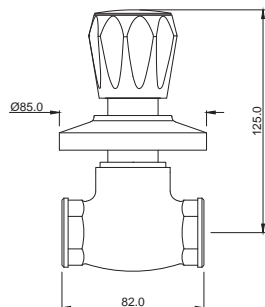

CON-1081KN
Flush Cock with Wall Flange 25mm with Plain Knob