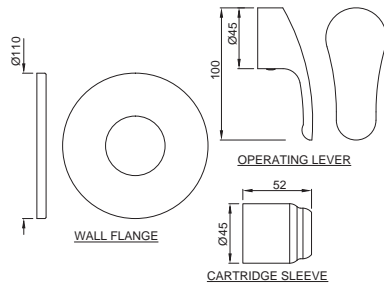

EKO-33227K

Single Lever Exposed Parts Kit of Deusch Mixer Consisting of Operating Lever, Cartridge Sleeve, Wall Flange (with Seals), (Compatible with ALD-227 & ALD-229)