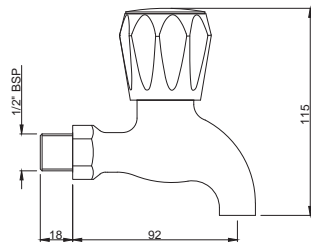

Full Turn | Taps

CON-037KN

Bib Cock