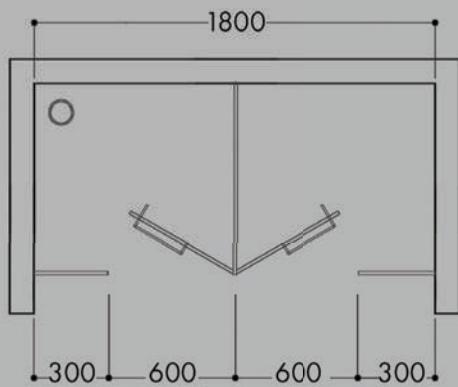

Knob

Plastic Parts

Roller

Jaquar Shower Enclosures For Every Bathroom

Bathroom Concepts with Jaquar Shower Enclosures

Bathroom Size - 10' x 7'
Model Used - 1860 T

Bathroom Size - 10' x 7'
Model Used - 1850 C