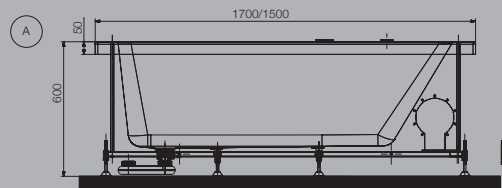

Air Regulator

Headrests

Chromotherapy

FORTE 1700 X 750 X 420 | 1500 X 750 X 420 mm

JWP-WHT-FONTE170WX / JWP-WHT-FONTE150WX (Water System)

Specifications

PMMA Sheet

PU Green Reinforcement