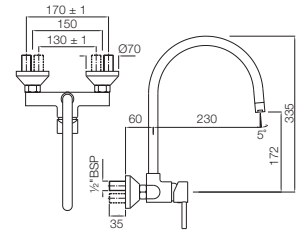

Single Lever | Kitchen

FLR-5165

Single Lever Sink Mixer With Swinging Spout on Upper Side (Wall Mounted Model) With Connecting Legs & Wall Flanges