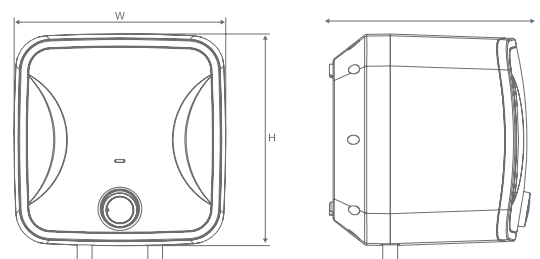

Recommended for Kitchen & Bucket Bath

ERICA VERTICAL

(Manual)

Available in 6/10/15/25 litres

The perfect storage water heater for small families

Product Specifications

Details	Erica Vertical (Manual)			
Volume (L)	6/10/15/25			
Rated Wattage	2 kW			
Voltage / Frequency (V/Hz)	230V/50Hz			
Temperature Range	25°C to 75°C			
Working Pressure (Mpa)	0.8			
Inlet / Outlet Connection (Inch)	1/2			
Warranty	7 Years on Tank 4 Years on Heating Element 2 Years on Other Parts			
Product Dimensions (in mm)	W	H	D	
	6 Litre	300	300	285
	10 Litres	340	340	328
	15 Litres	410	410	336
	25 Litres	470	470	375