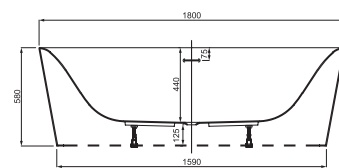

Laguna 1800 x 800 x 440/580mm

Disclaimer: Pictures shown are for illustration purposes only

JBT-WHT-FSBTLG6001: Laguna free standing bathtub 1800x800x440/580mm with built-in overflow, pop-up waste
Also Available

JBT-WHT-FSBTLG6005: Laguna free standing bathtub 1800x800x440/580mm with holes for 5 hole filler, built-in overflow, pop-up waste (filler LAG-CHR-91287 sold separately)

Specifications

Free standing bathtub

Overflow & drain