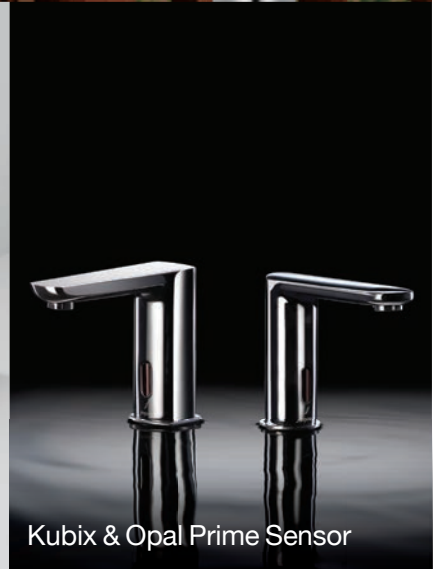

Laguna

Continental Prime

Queen's Prime

New Age Pressmatic

Kubix & Opal Prime Sensor

Black & White Matt

Blush Sensor Faucets

Introducing