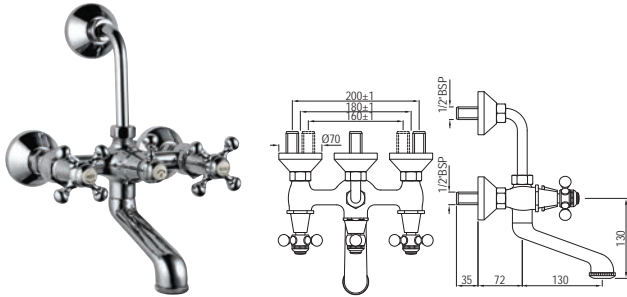

Queen's

QQT-7273UPR

Wall Mixer with Provision For Overhead Shower with 115mm Long Bend Pipe On Upper Side, Connecting Legs & Wall Flanges