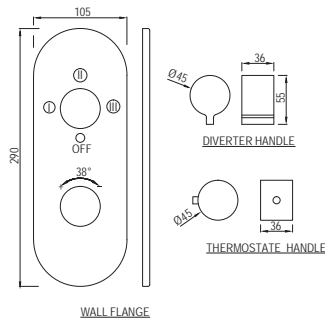

LAG-CHR-91683K

Aquamax exposed part kit of thermostatic shower mixer with 3-way diverter (compatible with ALD-683)