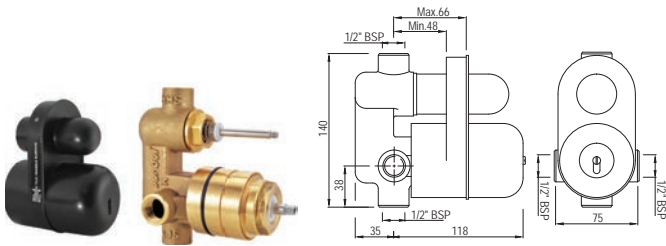

ALD-065N

Concealed Body for Single Lever Diverter 40mm Cartridge with Button Assembly, Cartridge Sleeve (Button On Top) But without Exposed Parts

ALD-075

Concealed Body for Single Lever Diverter 40mm Cartridge with Button Assembly, Cartridge Sleeve (Button on Bottom) But without Exposed Parts