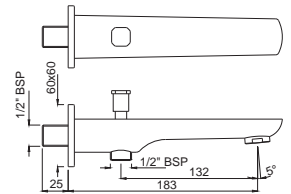

SPJ-35463PM
Bathtub Spout with Button Attachment for Hand Shower with Wall Flange