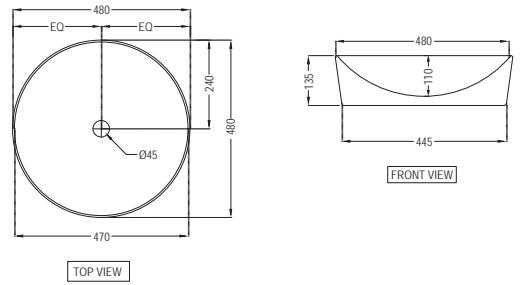

SLS-WHT-6153

Wall Hung Bidet with Blind Installation,

Size: 360x515x360 mm

Opal

Opal

OPS-WHT-15901N
Thin Rim Table Top Basin,
Shape - Round,
Size: 480x480x135 mm

OPS-WHT-15905
Thin Rim Table Top Basin,
Shape - Round,
Size: 415x415x145 mm