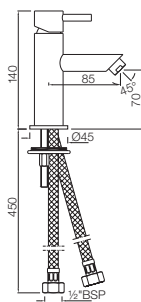

FLR-5025B

Single Lever Mini Basin Mixer Without Popup Waste System With 450mm Long Braided Hoses