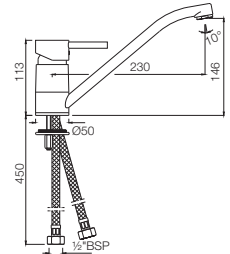

FLR-5007B

Single Lever Sink Mixer with 170mm Extension Body Swinging Spout without popup Waste (Table Mounted) with 600mm Long Braided Hoses

Florentine

FLR-5009B

Single Lever Sink Mixer with 210mm Extension Body Swinging Spout without popup Waste (Table Mounted) with 600mm Long Braided Hoses