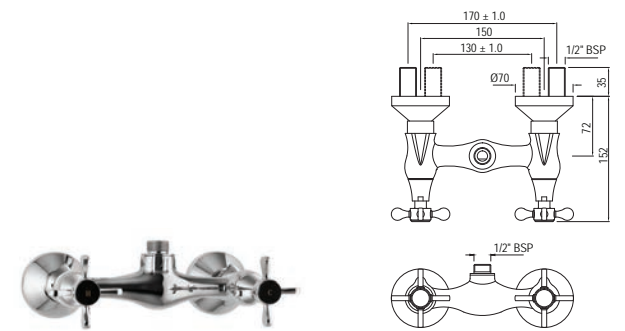

QQP-7065NKPM

Single Lever Exposed Parts Kit of Diverter Consisting of Operating Lever, Wall Flange (with Seals) & Button Only (Compatible with Item ALD-065N)

QQP-7079NKPM

Single Lever Exposed Parts Kit of Hi-flow Diverter Consisting of Operating Lever, Cartridge Sleeve, Wall Flange (with Seals), Button Assembly Sleeve & Button (Compatible with Item ALD-079N)