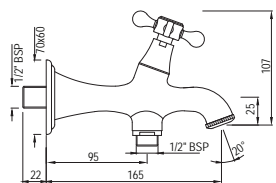

QQP-7041PM

2-Way Bib Cock with Wall Flange