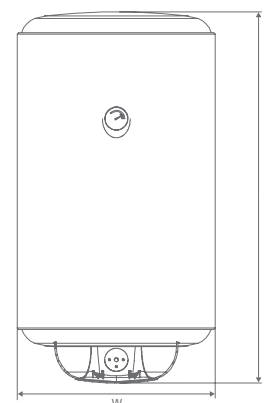

Product Specifications

Details	Versa Vertical (Manual)
Volume (L)	40/60/80/100
Rated Wattage	40/60 L - 2 kW 80/100 L - 3 kW
Voltage / Frequency (V/Hz)	230V/50Hz
Temperature Range	35°C to 75°C
Working Pressure (Mpa)	0.8
Inlet / Outlet Connection (Inch)	1/2
Warranty	7 Years on Tank 4 Years on Heating Element 2 Years on Other Parts
Product Dimensions (in mm)	W H
	40 Litres 400 675
	60 Litres 400 900
	80 Litres 470 905
	100 Litres 470 1095

Recommended for: Overhead Showers / Shower Panels / Bathtubs

3 STAR ENERGY RATING