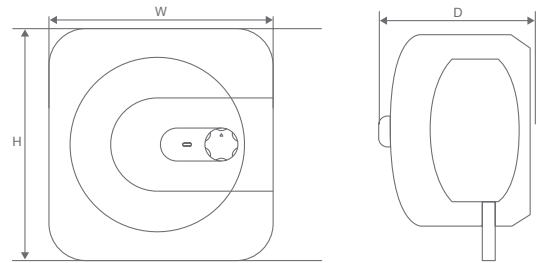

ELENA VERTICAL

(Manual)

Available in 6/10/15/25 litres
The perfect storage water heater for small families

Product Specifications

Details	Elena Vertical (Manual)			
Volume (L)	6/10/15/25			
Rated Wattage	2kW			
Voltage / Frequency (V/Hz)	230V/50Hz			
Temperature Range	25°C to 75°C			
Working Pressure (Mpa)	0.8			
Inlet / Outlet Connection (Inch)	1/2			
Warranty	7 Years on Tank 4 Years on Heating Element 2 Years on Other Parts			
Product Dimensions (in mm)		W	H	D
	6 Litres	288	288	260
	10 Litres	328	328	295
	15 Litres	385	385	305
	25 Litres	448	448	345

Recommended for: Kitchen / Bucket Baths / Overhead Showers