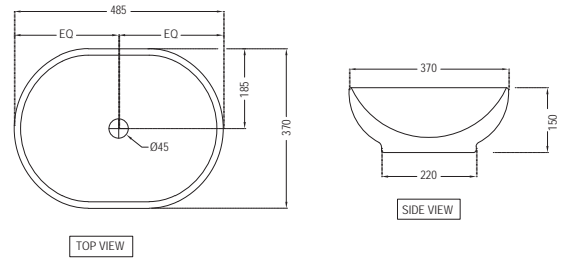

Solo

SLS-WHT-6901
Table Top Basin,
Size: 485x370x150 mm

NEW

SLS-WHT-6905
Thin Rim Table Top Basin,
Shape - Round,
Size: 360x360x120mm

SLS-WHT-6601
Counter Top Basin,
Size: 600x400x185mm

Full pedestal basin
SLS-WHT-6801
Wall Hung Basin with Fixing
Accessories,
Size: 575x465x200 mm
SLS-WHT-6301
Full pedestal for
SLS-WHT-6801