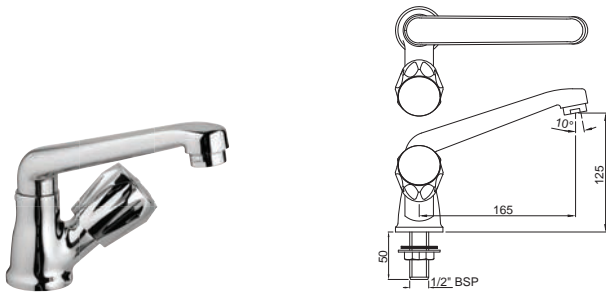

CON-349KNM

Sink Cock with Swinging Spout (Table Mounted Model)