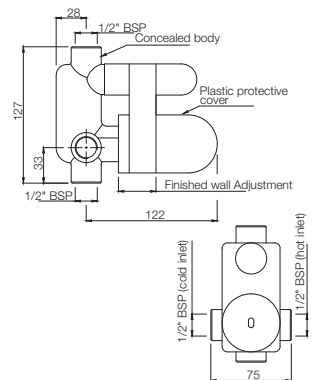

ARC-87065C

Concealed Body for Joystick Diverter 40mm Cartridge with Button Assembly, (Button On Top) But without Exposed Parts