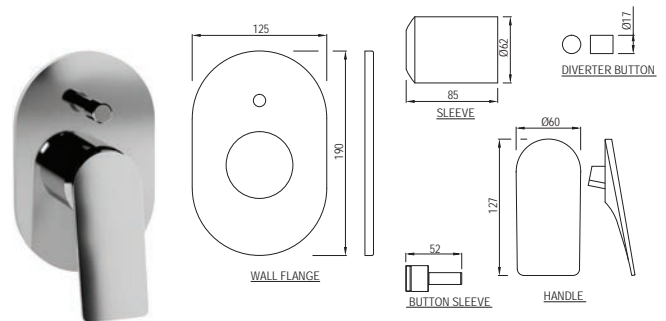

Floor mounted single lever basin mixer

Laguna

Single Lever | Bath & Shower

LAG-CHR-91065NK

Single lever exposed parts kit of diverter consisting of operating lever, wall flange (with seals) & button only (compatible with ALD-065N)