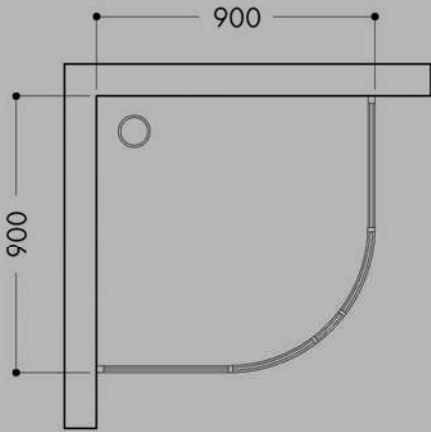

Bathroom Size - 6' x 4'
Model Used - DELTA