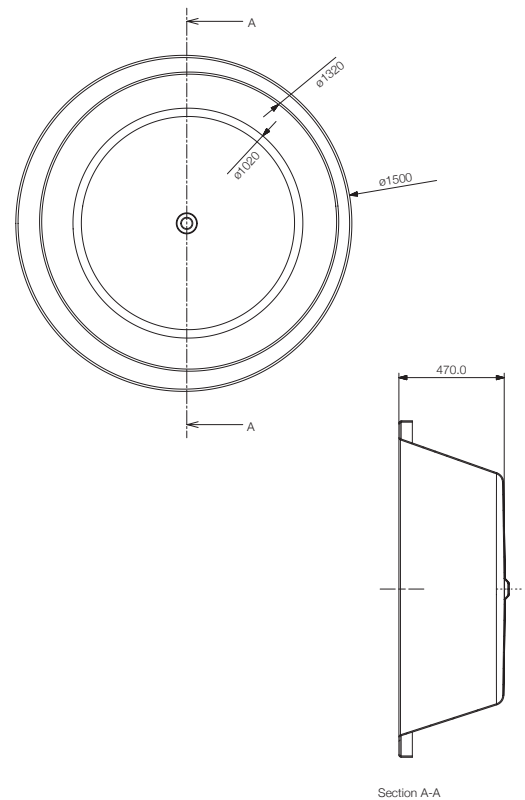

JBT-WHT-FONTR150X: Built In Bathtub

JBT-WHT-FONTR150FX: Built-in Bath Tub with Powder Coated MS Frame

JWA-CHR-132201: Drain Pipe with Overflow & Filler

JWA-CHR-DRNPIPE100: Drain Pipe 100 cm with Overflow

IWA-CHR-ACC00510X: Base Europa Kit

Note: Drain pipe/Europa kit are mandatory products for installation of all the bathtubs. Accessories shown in the image are not a part of the product