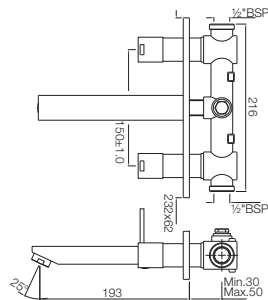

Single Lever | Kitchen

DRC-37165

Single Lever Sink Mixer With Swinging Spout on Upper Side (Wall Mounted Model) With Connecting Legs & Wall Flanges

Quarter Turn | Basin

DRC-37001

Pillar Cock

DRC-37021

Pillar Cock with 140mm Extension Body