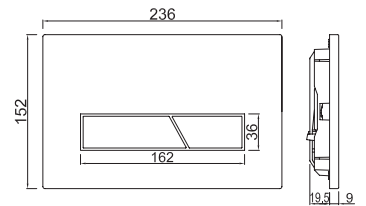

JCP-CHR-292415
Control Plate Fusion