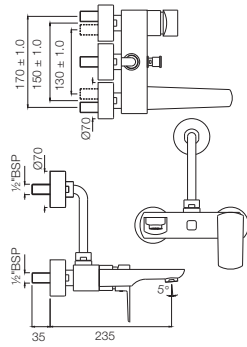

Kubix Prime

KUP-35117PM

Single Lever Wall Mixer with Provision For Overhead Shower with 115mm Long Bend Pipe On Upper Side, Connecting Legs & Wall Flanges