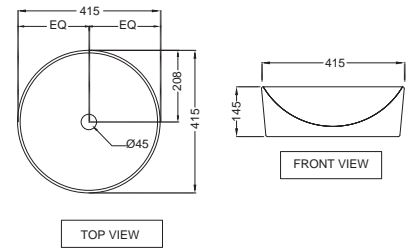

SLS-WHT-6153

Wall Hung Bidet with Blind Installation,

Size: 360x515x360 mm

Opal

Opal

OPS-WHT-15901N
Thin Rim Table Top Basin,
Shape - Round,
Size: 480x480x135 mm

OPS-WHT-15905
Thin Rim Table Top Basin,
Shape - Round,
Size: 415x415x145 mm