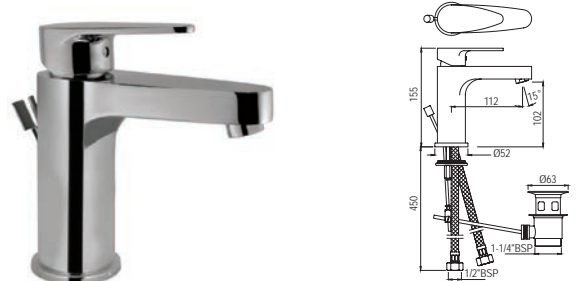

The finishes depicted here are only indicative and may differ from that on the actual product.

Vignette Prime

Single Lever | Basin

VGP-81011B

Single Lever Basin Mixer without Popup Waste System with 450mm Long Braided Hoses