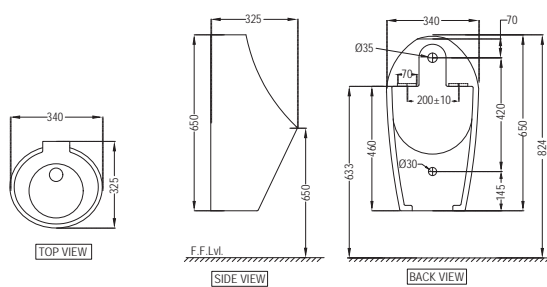

Urinals

URS-WHT-13259
Urinal (Top Inlet), with
Fixing Accessories,
Size: 475x315x715 mm

URS-WHT-13261
Urinal,
Size: 355x340x535 mm

URS-WHT-13263
Urinal with Fixing
Accessories,
Size: 340x325x650 mm