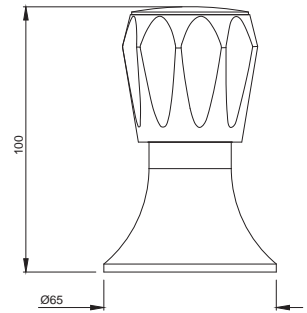

CON-069FTK
Exposed Part Kit of Concealed Stop Cock with Operating Lever, Collor Bush & Adjustable Wall Flange (Compatible with ALD-069FT)