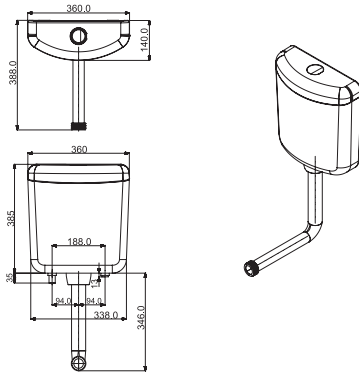

Cisterns

External

WHC-WHT-184NL

Wall Hung Cistern with 39mm Drainage L-Bend Pipe with Gasket & Installation Kit (Suitable for EWC)