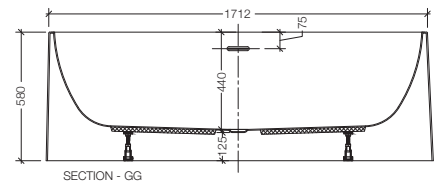

Alaska 1712 X 760 X 440/580 mm

Disclaimer: Pictures shown are for illustration purposes only

JBT-WHT-FSBT177542X: Free Standing Bathtub with Over Flow & Drain

Specifications

Free standing bathtub

Lucite acrylic sheet

Overflow & drain