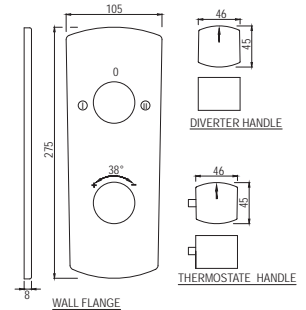

KUP-35681KPM

Aquamax Exposed Part Kit of Thermostatic Shower Mixer with 2-way diverter (Suitable for ALD-681)