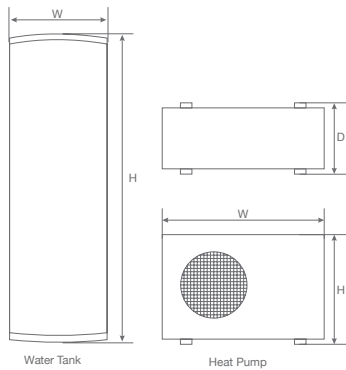

INTEGRA

(Split Heat Pump)

Available in 300/400/500 litres
For use in multiple bathrooms with shower panels & bathtubs

Product Specifications

Details	Integra Split Heat Pump		
Tank Volume (L)	300/400/500		
Rated Heating Capacity (kW)	300/400L - 5.2 500L - 7.2		
Rated Input Power (kW)	300/400L - 1.3 500L - 1.8		
Working Ambient Temperature (Deg C)	-7 ~ 43		
Max Outlet Temperature (Deg C)	55/75		
Required Power Supply (V/Ph/Hz)	220/1/50		
Heating Element (kW)	300L - 2.0 kW 400/500L - 4.0 kW		
Refrigerant Type	R410a		
Net Dimension - Heat Pump (mm)	W	H	D
	300/400/500L	780	970 390
Net Dimension - Water Tank (mm)	W	H	
	300L	580	1850
	400L	710	1540
	500L	710	1890
Warranty (Yrs)	4 Years on Tank, 2 years on heating element, compressor and sealed systems 1 year on other components		
Weight - Heat Pump - Net/Gross (Kg)	300/400L	49/66	
	500L	53/70	
Weight - Water Tank - Net/Gross (Kg)	300L	84/104	
	400L	105/125	
	500L	128/148	

Recommended for: the Centralised Heating Solution for Multiple Bathrooms