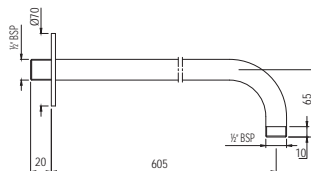

SHA-479L300S

Shower Arm ø20mm & 300mm Long Round Shape with 90° Bend for Wall Mounted Showers with Stainless Steel Flange

SHA-479L450

Shower Arm ø20mm & 450mm Long Round Shape with 90° Bend for Wall Mounted Showers with Flange

SHA-479L600

Shower Arm ø20mm & 600mm Long Round Shape with 90° Bend for Wall Mounted Showers with Flange