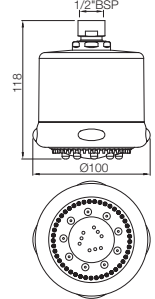

OHS-1787

Overhead Shower ϕ 100mm Cylindrical Shape Multi Flow (Rain, Massage & Mist), Chrome Plated (ABS Body with Gray Face Plate) with Rubit Cleaning System