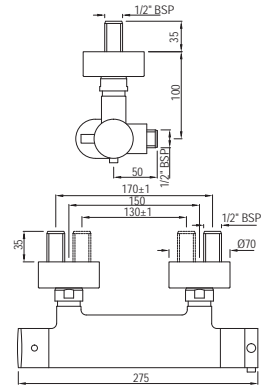

OPP-CHR-15655PM

Exposed Shower Mixer (Wall Mounted) with Thermostatic Control with Connecting Legs & Wall Flanges