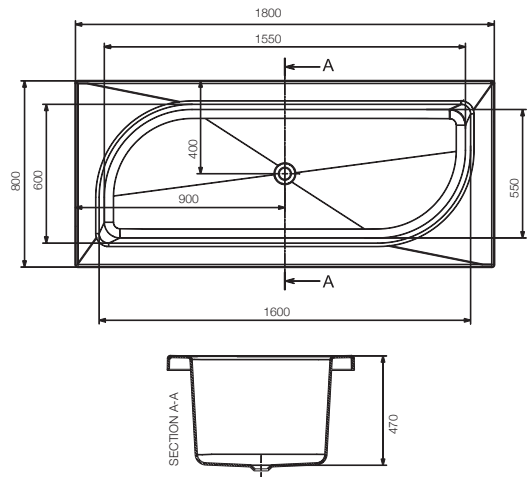

Note: Drain pipe/Europa kit are mandatory products for installation of all the bathtubs. Accessories shown in the image are not a part of the product