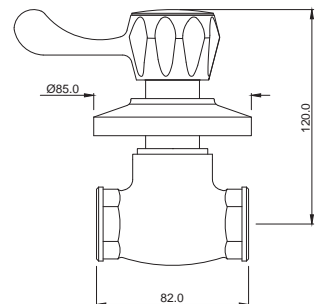

CON-1081A
Flush Cock with Wall Flange 25mm with Lever Knob