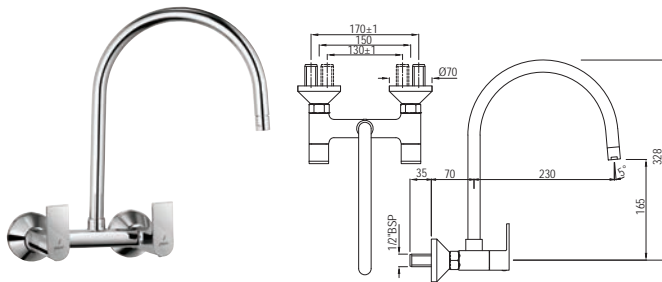

Quarter Turn | Kitchen

LYR-38309

Sink Mixer With Regular Swinging Spout (Wall Mounted Model) With Connecting Legs & Wall Flanges