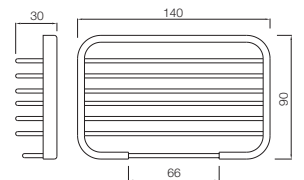

ACN-1177N
Shower Basket Small