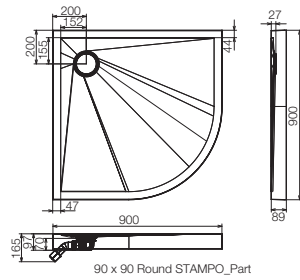

Special treated 3 layered Material Sheet

Quadrant Models

90 x 90 Round STAMPO_Part

JSE-WHT-STQD9090X

Shower Tray
900mm X 900mm Quadrant
Also Available
Sizes: 1000 x 1000, 1200 x 1200

JSE-WHT-STQD1010X

Shower Tray
1000mm X 1000mm Quadrant