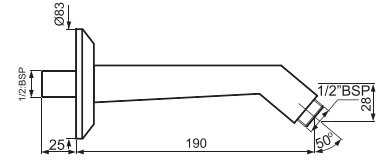

SHA-483

Shower Arm Casted 190mm Long Flat Shape for Wall Mounted Showers with Flange