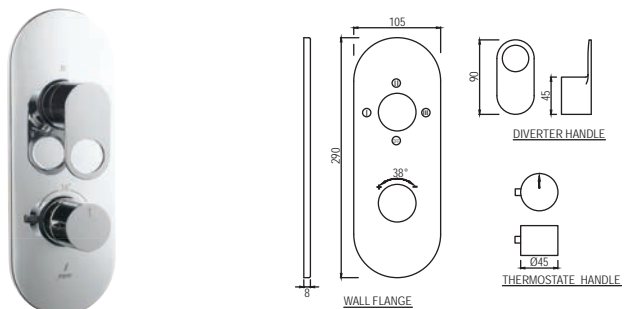

ORP-10683KPM

Aquamax Exposed Part Kit of Thermostatic Shower Mixer with 3-way diverter (Suitable for ALD-683)