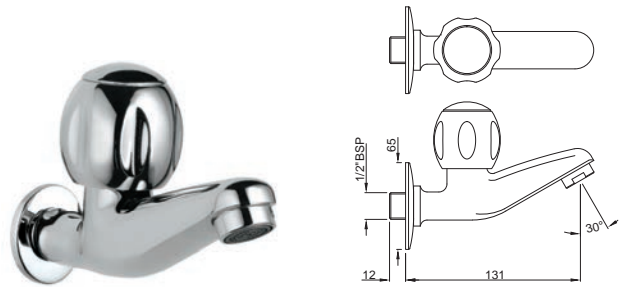

CQT-23047
Bib Cock with Wall Flange