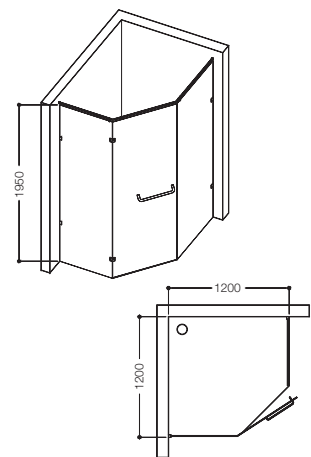

Version available in