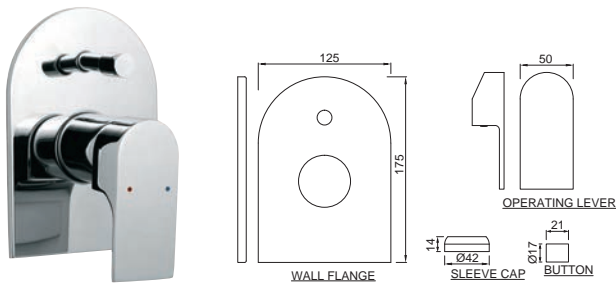

Lyric

LYR-38149

Single Lever Exposed Shower Mixer for connection to Hand Shower with Connecting Legs & Wall Flanges

LYR-3827K

Single Lever Exposed Parts Kit of Deusch Mixer Consisting of Operating Lever, Cartridge Sleeve, Wall Flange (with Seals), (Compatible with ALD-227 & ALD-229)