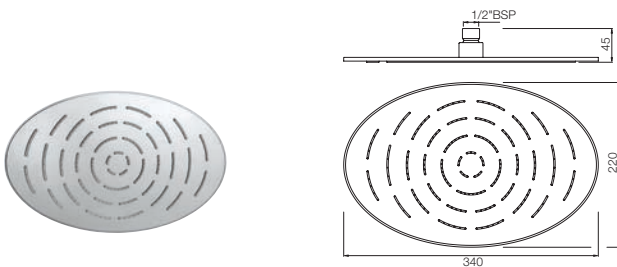

OHS-85859M

Alive Maze Overhead Shower 200X300mm Round Edge & Rectangular Head Single Flow (Body & Face Plate Stainless Steel with Chrome finish) with Rubit Cleaning System
Registered design no.276014

OHS-1635