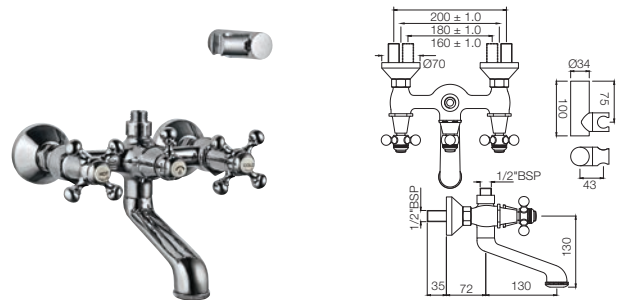

QQT-7267

Wall Mixer with Connector for Hand Shower arrangement with Connecting Legs, Wall Flanges & Wall Bracket for Hand Shower