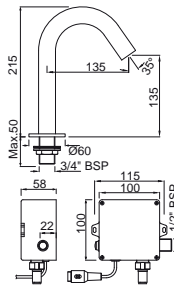

SNR-CHR-51445

Blush Deck Mounted Sensor faucet with Control Box (Battery Operated)