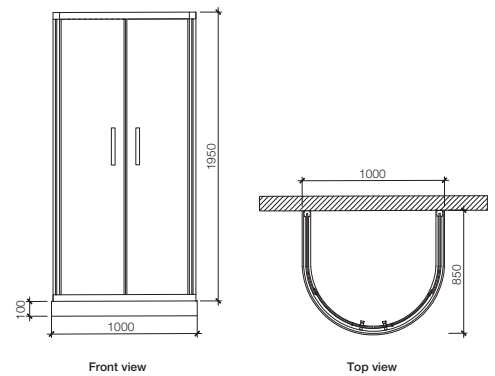

Version available in

Not applicable (NA)

Tempered Glass

Ready to fit