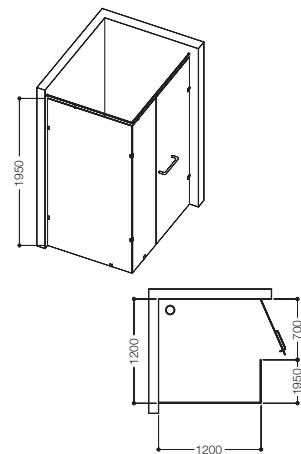

1840-W / 1140-W

Model: 1840-W / 1140-W

Description: Corner shower enclosure with two fixed glass and openable door fixed on the wall - 3 part

Finish: Chrome | Glass: 8mm / 10mm

8mm

Size: (in mm)

Height	Width	Code
1950	1600 - 2000	JSE-CHR-840W1620H19X
1950	2001 - 2400	JSE-CHR-840W2024H19X
1950	2401 - 2800	JSE-CHR-840W2428H19X
1950	2801 - 3200	JSE-CHR-840W2832H19X

10mm

Size: (in mm)

Height	Width	Code
1950	1601 - 2000	JSE-CHR-140W1620H19X
1950	2001 - 2400	JSE-CHR-140W2024H19X
1950	2401 - 2800	JSE-CHR-140W2428H19X
1950	2801 - 3200	JSE-CHR-140W2832H19X

Version available in

Tempered Glass