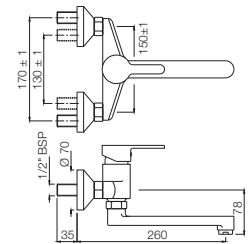

FUS-29163

Single Lever Sink Mixer Swinging Spout (Wall Mounted Model) With Connecting Legs & Wall Flanges