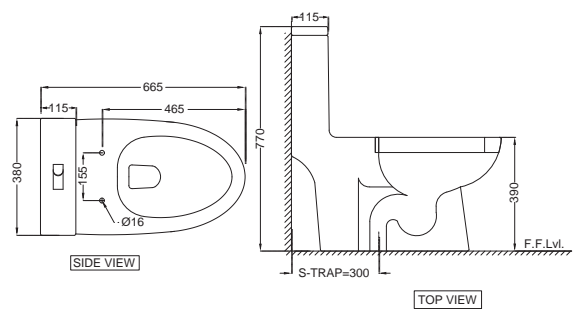

Fusion

FSS-WHT-29901
Table Top Basin,
Size:470x470x110 mm

FSS-WHT-29601
Counter Top Basin,
Size:545x545x180 mm

FSS-WHT-29951PP
Wall Hung WC with PP soft
close seat cover, Hinges,
Accessories Set,
Size: 415x585x400 mm