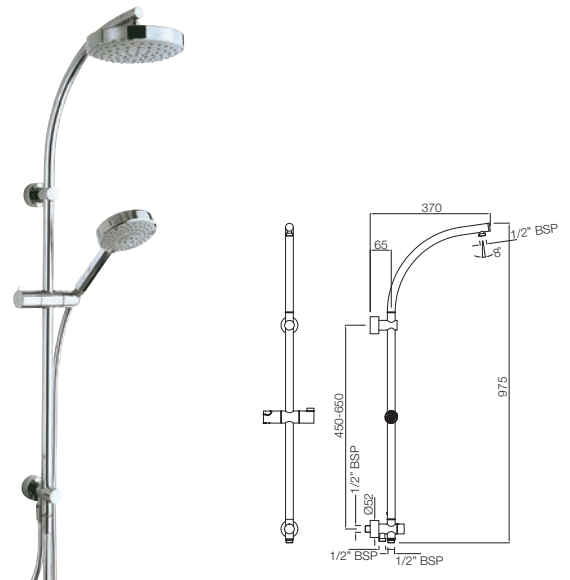

SHA-1217R*

Exposed Shower Pipe with Provision For Simultaneous Working of Showers with Operating Divertor Knob, Round Shape ø24mm, Size 975X370mm with Sliding Holder For Hand Shower, Wall Bracket & 8mm dia, 0.5M Long Flexible Tube (for connection to Exposed Shower Mixer) without Shower

* For optimum working req. 3 bar pressure