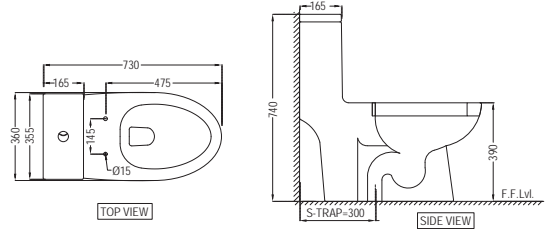

Solo

SLS-WHT-6851S300PP

Single Piece-WC with PP soft Close Seat Cover, Hinges, Fixing Accessories, Accessories Set and Cistern fittings, Size: 360x730x740 mm, S Trap-300 mm

SLS-WHT-6851S300UF

Single Piece-WC with UF soft Close Seat Cover, Hinges, Fixing Accessories, Accessories Set and Cistern fittings, Size: 360x730x740 mm, S Trap-300 mm