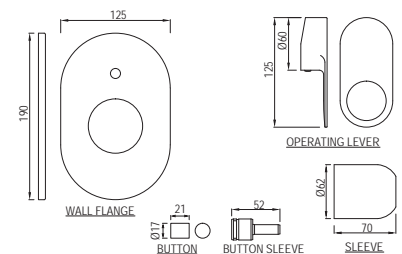

ORP-10079NKPM

Single Lever Exposed Parts Kit of Hi-flow Diverter Consisting of Operating Lever, Cartridge Sleeve, Wall Flange (with Seals), Button Assembly Sleeve & Button (Compatible with ALD-079N)