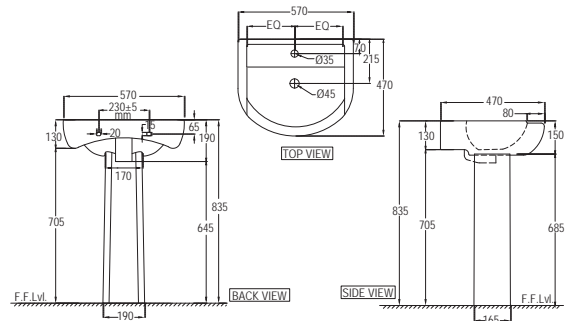

ARS-WHT-39801
Wall Hung Basin With
Fixing Accessories,
Size : 570x470x190 mm
ARS-WHT-39305
Half Pedestal With
Fixing Accessories For
ARS-WHT-39801