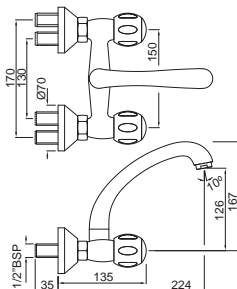

Quarter Turn | Kitchen

CQT-23309

Sink Mixer with Swinging Spout (Wall Mounted Model) with Connecting Legs & Wall Flanges