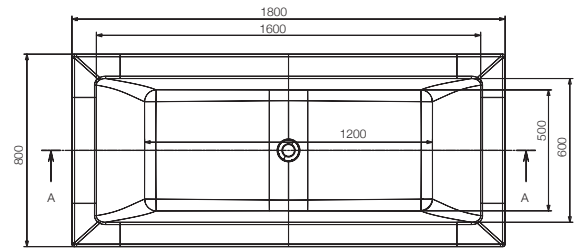

Fonte 1800 x 800 x 450 mm

JBT-WHT-FONT180X: Built In Bathtub

Specifications

PMMA Sheet

PU Green Reinforcement

JBT-WHT-FONT180X: Built In Bathtub

JBT-WHT-FONT180FX: Built In Bath Tub with Powder Coated MS Frame

JWA-WHT-FP180X: Front Panel

JWA-WHT-SP80X: Side Panel

JWA-CHR-132201: Drain Pipe with Overflow & Filler

JWA-CHR-DRNPIPE80: Drain Pipe 800 mm with Overflow

IWA-CHR-ACC00510X: Base Europa Kit

Note: Drain pipe/Europa kit are mandatory products for installation of all the bathtubs. Accessories shown in the image are not a part of the product