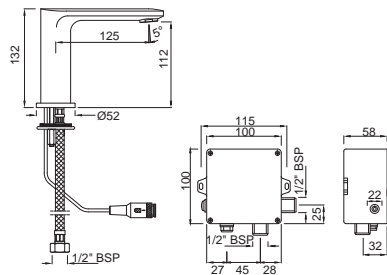

Sensor Faucets

SNR-15017PM

Opal Prime Tall Boy Sensor Faucet for Wash Basin (Battery Operated)