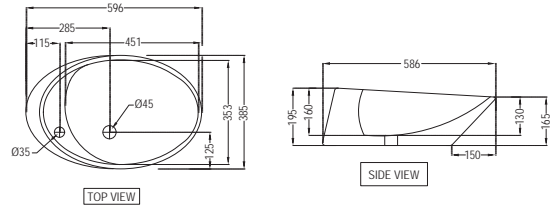

VGS-WHT-81803
Wall Hung Basin with
Fixing Accessories,
Size: 720x460x190 mm
VGS-WHT-81307
Half pedestal with
Fixing Accessories
for VGS-WHT-81803