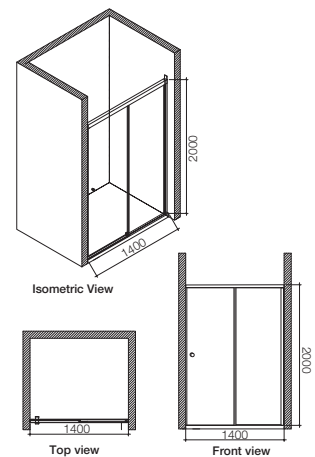

Model: Optima

Description: Wall to wall shower enclosure with one fixed glass and one sliding door - 2 part

Finish: Chrome

Glass: 8mm

Sizes (Right Version): (in mm)

Height	Width	Code
2000	1000 - 1500	JSE-CHR-OPTSDR1015X
2000	1501 - 2000	JSE-CHR-OPTSDR1520X

Sizes (Left Version): (in mm)

Height	Width	Code
2000	1000 - 1500	JSE-CHR-OPTSDL1015X
2000	1501 - 2000	JSE-CHR-OPTSDL1520X

Version available in

Tempered Glass

EZEE KLEEN

Ready to fit