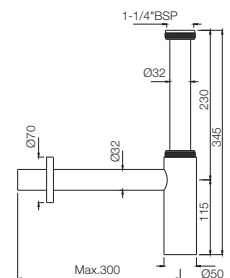

ALD-709L130

Waste Coupling 32mm Size Half Thread with 130mm height

ALD-705

Waste coupling 32mm Size Full Thread with 80mm height

ALD-705L130

Waste Coupling 32mm Size Full Thread with 130mm height

ALD-769L250x190