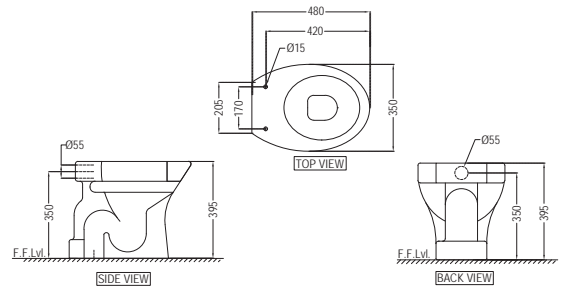

CNS-WHT-551SSPP

EWC with PP soft close seat cover, Hinges, Fixing Accessories Set, Size: 350x480x395 mm, S-Trap

CNS-WHT-551SNPP184LZ

EWC with Wall Hung Cistern, Drainage L Bend Pipe, Gasket and Installation Kit with PP normal close seat cover, Hinges, Fixing Accessories and Accessories set, Size: 350x480x395 mm, S Trap