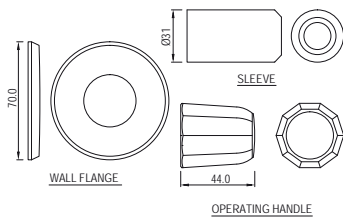

COP-081KPM
Exposed Part Kit of Concealed Flush Cock with Fitting Sleeve, Operating Lever & Adjustable Wall Flange with Seal (compatible with ALD-081)