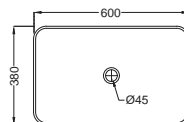

Laguna

LAS-WHT-91905

Table top basin,
Size:600x380x130mm,
Shape : Rectangular

TOP VIEW

LAS-WHT-91931

Table top basin with
three tap hole,
Size: 600x450x175 mm

LAS-WHT-91801

Wall hung basin with
fixing accessories,
Size:500x450x175mm

LAS-WHT-91301

Full pedestal for
LAS-WHT-91801

LAS-WHT-91701

Under counter basin
with fixing accessories,
Size: 450x450x170 mm,
Shape : Square