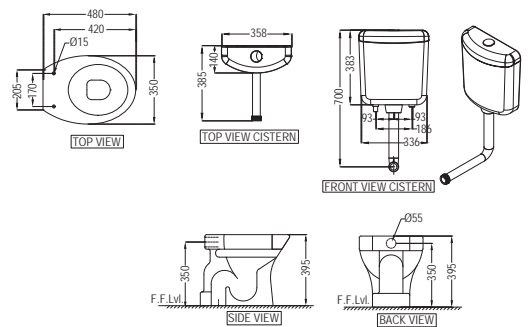

Continental

CNS-WHT-851S300SPP

Single Piece WC With PP Soft Close Seat Cover, Hinges, Cistern Fittings, Fixing Accessories And Accessories Set, Size : 370x690x680 mm, S Trap-300mm,

CNS-WHT-851P180SPP

Single Piece WC With PP Soft Close Seat Cover, Hinges, Cistern Fittings And Fixing Accessories, Size : 380x700x665 mm, P Trap-180 mm

CNS-WHT-551PSPP

EWC with PP soft close seat cover, Hinges, Fixing Accessories Set, Size: 360x475x395 mm, P-Trap

CNS-WHT-551SSPP

EWC with PP soft close seat cover, Hinges, Fixing Accessories Set, Size: 350x480x395 mm, S-Trap

CNS-WHT-551SNPP184LZ

EWC with Wall Hung Cistern, Drainage L Bend Pipe, Gasket and Installation Kit with PP normal close seat cover, Hinges, Fixing Accessories and Accessories set, Size: 350x480x395 mm, S Trap