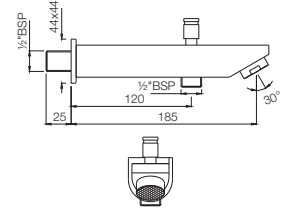

SPJ-37463

Bathtub Spout with Button Attachment for Hand Shower with Wall Flange