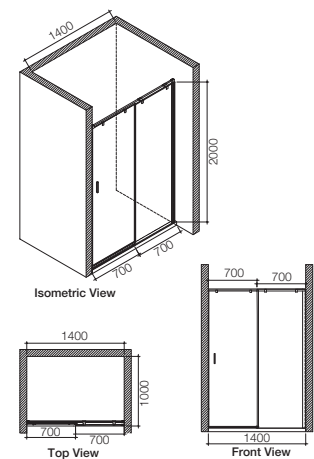

Stella

NEW

Model: Stella

Description: Description: Wall to Wall Shower Enclosure with one fixed glass and one sliding door. Specially designed sleek profile for minimalistic look.

Finish: Chrome

Glass: 8mm

Sizes (Right Version): (in mm)

Height	Width	Code
2000	1000 - 1500	JSE-CHR-STLSDR1015X
2000	1501 - 1800	JSE-CHR-STLSDR1518X

Sizes (Left Version): (in mm)

Height	Width	Code
2000	1000 - 1500	JSE-CHR-STLSDL1015X
2000	1501 - 1800	JSE-CHR-STLSDL1518X

Version available in