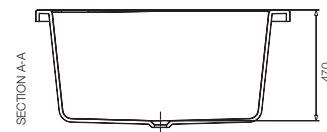

Note: Drain pipe/Europa kit are mandatory products for installation of all the bathtubs. Accessories shown in the image are not a part of the product