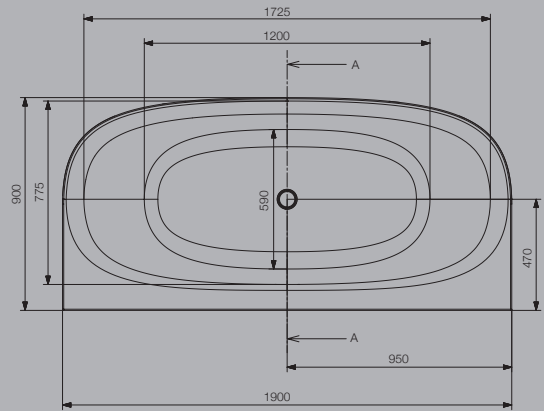

Headrests

Chromotherapy

Slim Suction Cover

ARC 1900 X 900 X 470 mm
NEW

JWP-WHT-ARC190WX (Water System)

Specifications

PMMA Sheet

PU Green Reinforcement