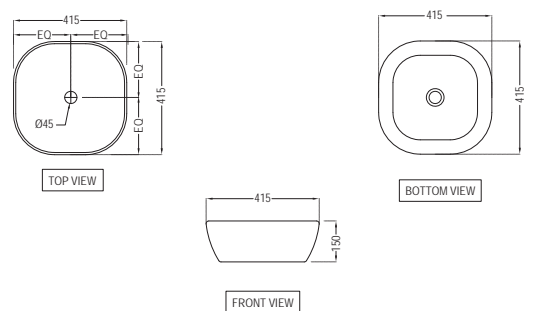

JDS-WHM-25907N
Thin Rim Table Top Basin,
Shape - Rectangular,
Size: 530x420x140 mm

JDS-BLM-25907N
Thin Rim Table Top Basin,
Shape - Rectangular,
Size: 530x420x140 mm

JDS-WHT-25909
Thin Rim Table Top Basin,
Shape - Rectangular,
Size: 495x395x150 mm

JDS-WHT-25911
Thin Rim Table Top Basin,
Shape - Square,
Size: 420x420x150 mm