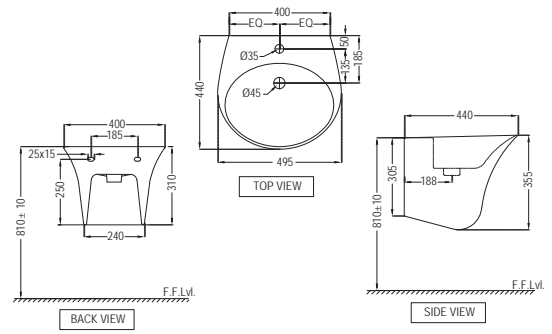

Multi-functional remote control

Hygienic anti-bacterial surface

Easy clean rimless WC

Ornamix

Ornamix

ONS-WHT-10801
Wall Hung Integrated Basin,
with Fixing Accessories
Size : 495x440x365 mm

ONS-WHT-10901
Table Top Basin,
Size : 425x425x145 mm