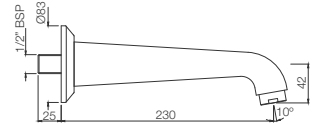

SPJ-433
Bathtub Spout 235mm Long with Wall Flange