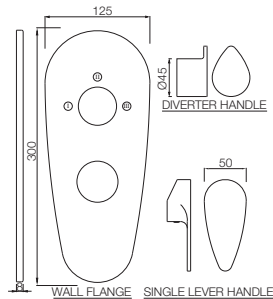

Vignette Prime

VGP-81783K

Aquamax Exposed Part Kit of Single Lever Shower Mixer with 3-way diverter (Suitable for ALD-783)