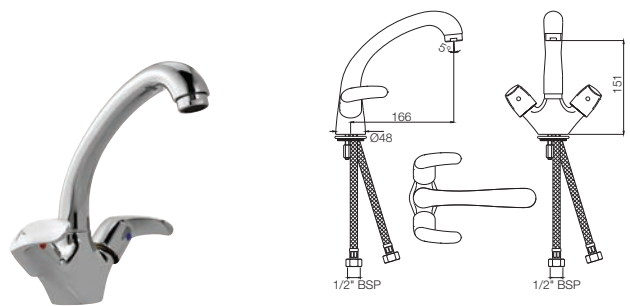

EKO-33309B

Sink Mixer with Swinging Spout (Table Mounted Model) with 450mm Long Braided Hoses