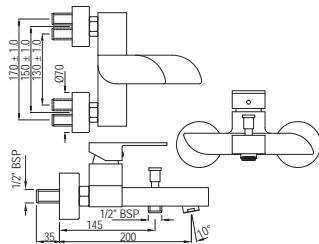

Single Lever | Bath & Shower

ALI-85119

Single Lever Wall Mixer With Provision of Hand Shower, But W/O Hand Shower