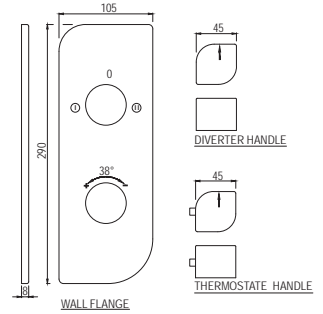

Aquamax Exposed Part Kit of Thermostatic Shower Mixer with 3-way diverter (Suitable for ALD-683)

Thermostatic Mixers (Aquamax)

Alive

ALI-85661K

Aquamax Exposed Part Kit of Thermostatic Shower Mixer (Suitable for ALD-661)