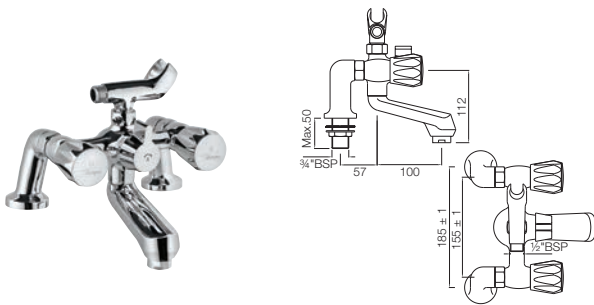

CON-271KN

Bath Tub Mixer (Exposed Adjustable Legs) with Telephone Shower Arrangement & Crutch