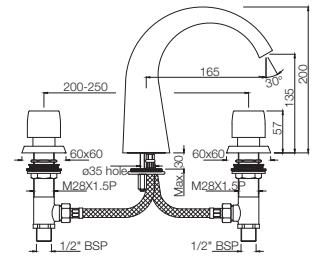

ARC-87681K

Aquamax Exposed Part Kit of Thermostatic Shower Mixer with 2-way diverter (Suitable for ALD-681)

Quarter Turn | Basin

ARC-87683K

Aquamax Exposed Part Kit of Thermostatic Shower Mixer with 3-way diverter (Suitable for ALD-683)