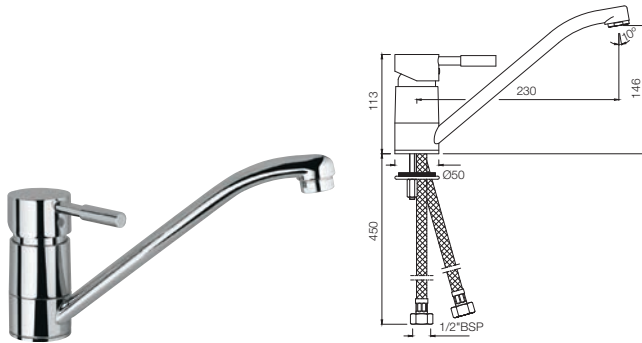

Solo

Quarter Turn | Basin

SOL-6173B

Single Lever Sink Mixer with Swinging Spout (Table Mounted) with 450mm Long Braided Hoses

SOL-6167B

Central Hole Basin Mixer without Popup Waste System with 450mm Long Braided Hoses (15mm Cartridge Size)