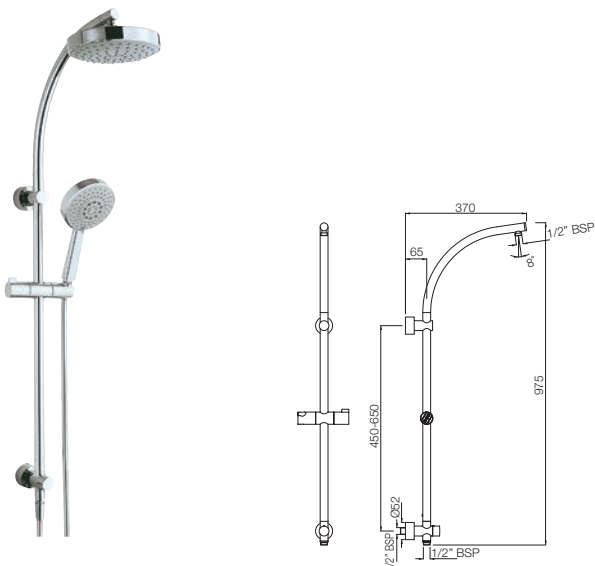

SHA-1217F*

Exposed Shower Pipe with Provision For Simultaneous Working of Showers with Operating Divertor Knob, Flat Shape 1071X50X15mm & 350mm Wide with Sliding Holder For Hand Shower, Wall Bracket & 8mm dia, 0.5M Long Flexible Tube (for Connection to Exposed Shower Mixer) without Shower