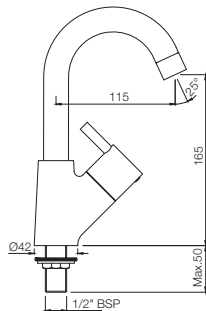

FLR-5359N

Sink Cock (Table Mounted) with Angular Knob