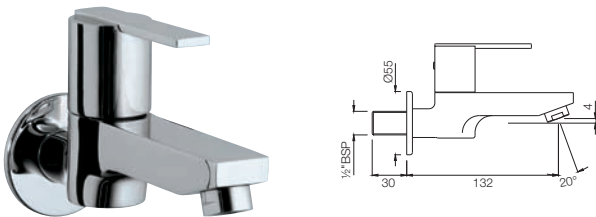

Quarter Turn | Taps

FON-40037

Bib Cock with Wall Flange