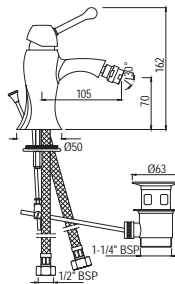

Bidet

QQP-7213BPM

Single Lever 1-Hole Bidet Mixer with Popup Waste System with 375mm Long Braided Hoses