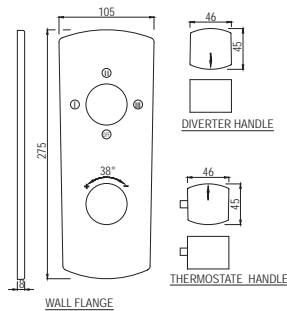

KUP-35683KPM

Aquamax Exposed Part Kit of Thermostatic Shower Mixer with 3-way diverter (Suitable for ALD-683)