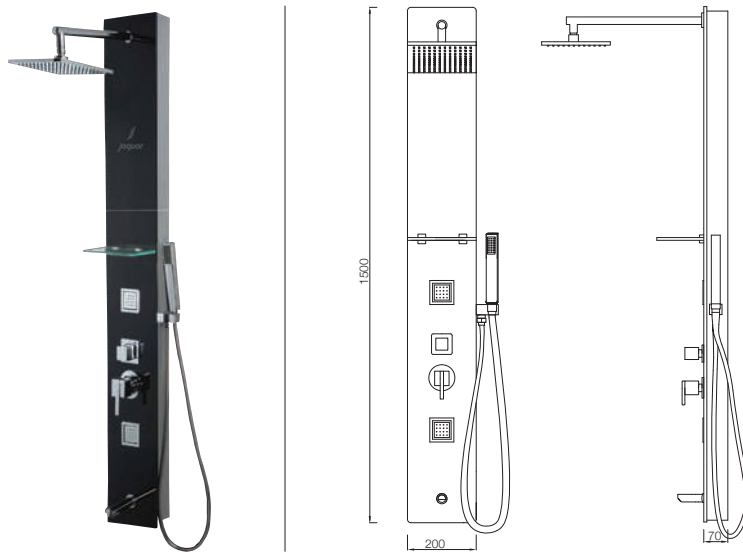

Specifications

Black tempered
Glass body

2 ABS body
massage jet

Hand Shower
with flexible hose

Brass Spout

Minimum
water pressure
required 2 bar

Shelf

Jaq Brushed Stainless Steel