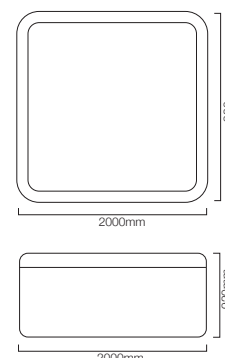

Key features

Thermoclad cabinet	Perimeter insulation	Thermobond 4 layer shell construction	Duraflex plumbing	UV sterilising system	Set & forget control system	Multi-colour Spa light	Hydrotherapy Recliners	Aromatherapy	Illuminated topside controls
Ozone filtration	Reinforced foot wall	Micro filtration	Foot jets	Neck therapy collar	Moulded headrests	Individual seat pressure control	Steps		

Specifications

Dry weight 292kg	Filled weight 1292kg	Water capacity 1000 litres	Spa controller sv2	Programmable circulation pump 250w	Jet pump(s) 2.5x1 hp	Electrical requirements max 15 amps	Variable speed air blower 700w	Variable output heater 3kW