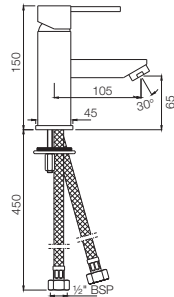

D'Arc

Single Lever | Basin

DRC-37011B

Single Lever Basin Mixer without Popup Waste System with 450mm Long Braided Hoses