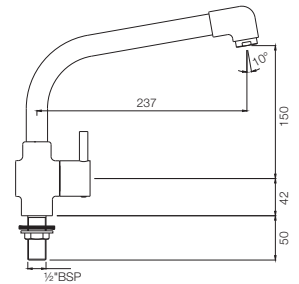

FLR-5357SD

Sink Cock with Extended Swinging Spout (Table Mounted Model)