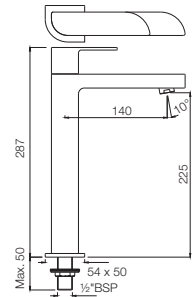

Quarter Turn | Basin

ALI-85021
Pillar Cock with 135mm Extension Body

Quarter Turn | Taps