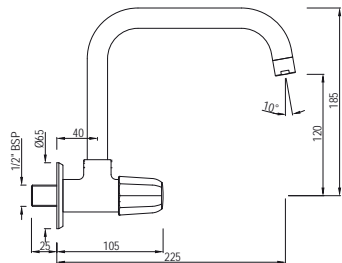

COP-347PM

Sink Cock with Pipe Swinging Spout (Wall Mounted Model) with Wall Flange