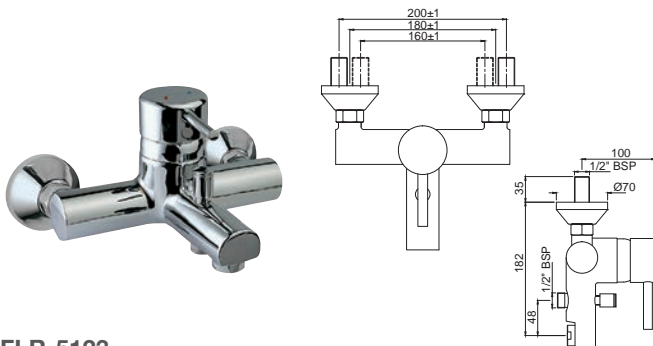

FLR-5123

Single Lever Bath & Shower Mixer (High Flow) (Wall Mounted Model) with Provision of Hand Shower, But W/O Hand Shower