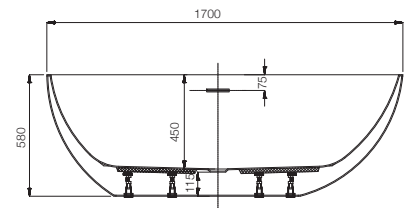

Free standing bathtub

Lucite acrylic sheet

Overflow & drain

FRONT VIEW

Cross Section F-F

Cross Section G-G

Julia 1715 x 795 x 400/560* mm

Disclaimer: Pictures shown are for illustration purposes only