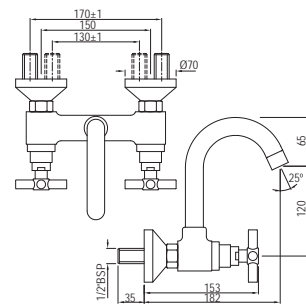

Quarter Turn | Kitchen

SOL-6309

Sink Mixer with Swinging Casted Spout (Wall Mounted Model) with Connecting Legs & Wall Flanges