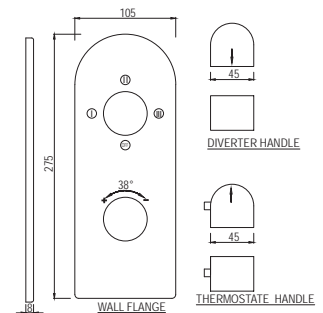

ARI-39683K

Aquamax Exposed Part Kit of Thermostatic Shower Mixer with 3-way diverter (Suitable for ALD-683)