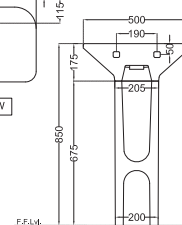

Laguna

LAS-WHT-91905

Table top basin,
Size:600x380x130mm,
Shape : Rectangular

LAS-WHT-91931

Table top basin with
three tap hole,
Size: 600x450x175 mm

LAS-WHT-91801

Wall hung basin with
fixing accessories,
Size:500x450x175mm

LAS-WHT-91301

Full pedestal for
LAS-WHT-91801

BACK VIEW

LAS-WHT-91701

Under counter basin
with fixing accessories,
Size: 450x450x170 mm,
Shape : Square