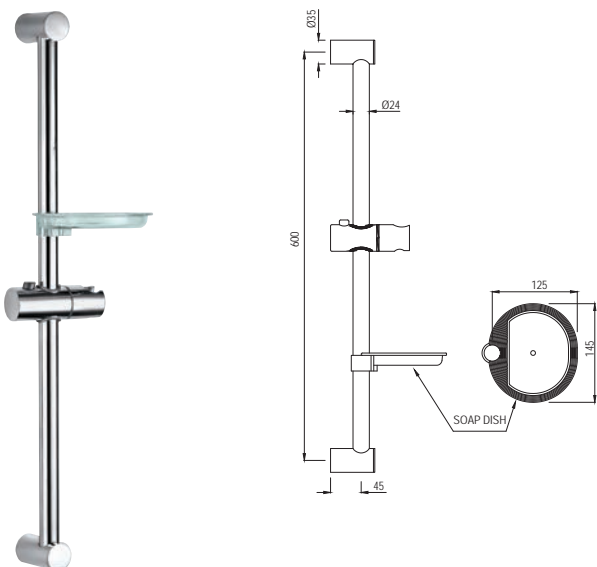

Showers | Accessories

Sliding Rails

SHA-1183

Sliding Rail 700X30X10mm Flat Shape with Hand Shower Holder

SHA-1187N

Sliding Rail ϕ 19mm & 600mm Long Round Shape with Hand Shower Holder & Soap Dish

SHA-1189N

Sliding Rail ϕ 24mm & 600mm Long Round Shape with Hand Shower Holder & Soap Dish