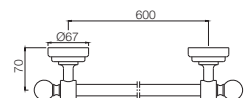

AKP-35791P
Robe Hook

Queen's

AKP-35795
Swivel Mirror 630 X 445mm Rectangular Shape

AQN-7711
Single Towel Rail 600mm Long
Also available
AQN-7711A
Single Towel Rail 450mm Long
AQN-7711B
Single Towel Rail 300mm Long