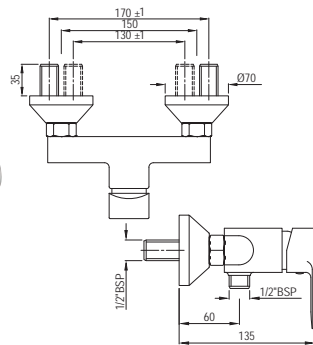

Ornamix Prime

ORP-10117PM

Single Lever Wall Mixer with Provision For Overhead Shower with 115mm Long Bend Pipe On Upper Side, Connecting Legs & Wall Flanges
Registered design no.276011

ORP-10125PM

Single Lever Wall Mixer 3-in-1 System with Provision for both Hand Shower and Overhead Shower Complete with 115mm Long Bend Pipe, Connecting Legs & Wall Flange (without Hand & Overhead Shower)
Registered design no.276013