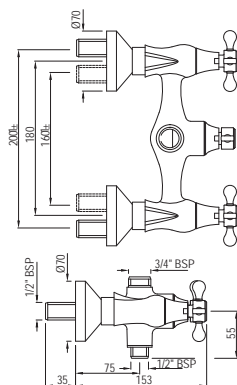

Queen's Prime

QQP-CHR-7215PM

Exposed Wall Mixer with Provision Only for Overhead Shower & Hand Shower with Connecting Legs & Wall Flanges