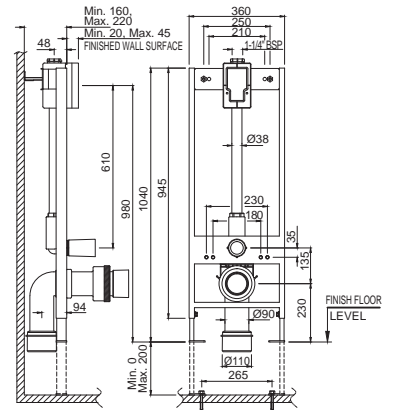

Concealed Body of i Flush, 32mm

FLV-1075C

Concealed Body of i Flush, 20mm

i-Flush

FLV-1075NK

Exposed Part Kit of i Flush with Dual Flush Push Button Actuation & control stop cock (Suitable for Item FLV-1073C & FLV-1075C)