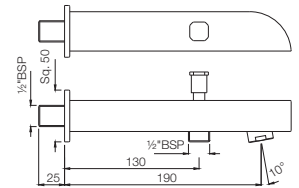

SPJ-85463

Bathtub Spout with Button Attachment for Hand Shower with Wall Flange