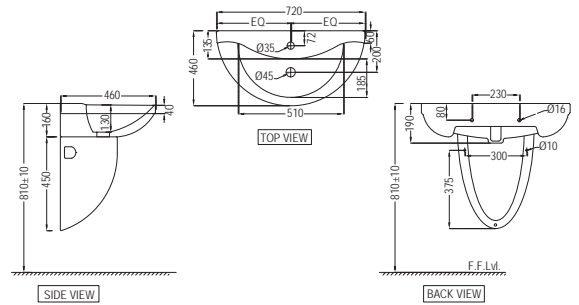

Vignette

Vignette

VGS-WHT-81931N
Table Top Basin,
Size: 600x385x195 mm

VGS-WHT-81803
Wall Hung Basin with
Fixing Accessories,
Size: 720x460x190 mm
VGS-WHT-81307
Half pedestal with
Fixing Accessories
for VGS-WHT-81803