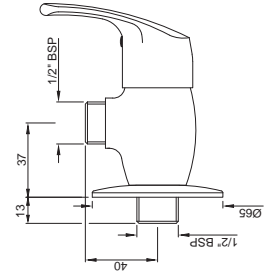

Eko

Quarter Turn | Taps

EKO-33041

2 Way Bib Cock with Wall Flange

EKO-33053

Angular Stop Cock with Wall Flange

EKO-33069K

Exposed part kit of concealed stop cock with fitting sleeve, operating lever & adjustable wall flange (Compatible with ALD-069)