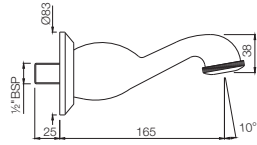

Bathtub Spouts

Queen's

SPJ-7429

Bathtub Spout with Wall Flange