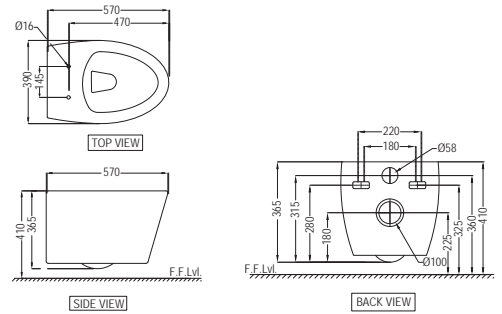

Vignette

VGS-WHT-81803
Wall Hung Basin with
Fixing Accessories,
Size: 720x460x190 mm
VGS-WHT-81307
Half pedestal with
Fixing Accessories
for VGS-WHT-81803