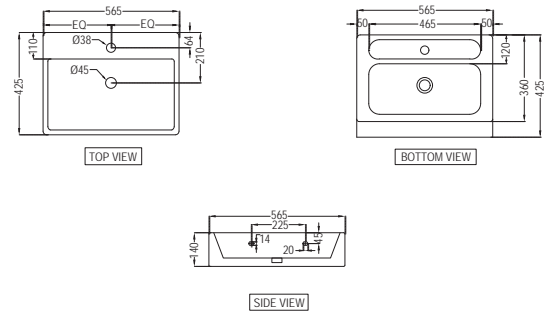

KUS-WHT-35901
Table Top Basin,
Size : 595x435x185 mm