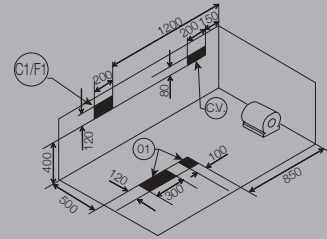

Air Regulator

Disinfection

Headrests

Chromotherapy

KUBIX PRIME 1800 x 1100 x 470 mm

JWP-WHT-KUBIXPM180WX (Water System)

Specifications

PMMA Sheet