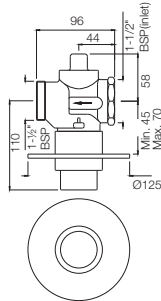

Flush Valves

Flush Valves

Metropole Flush Valves Regular

FLV-1093N

Metropole Flush Valve Regular 40mm Size (Concealed Body) with Exposed Shut Off Provision & Round Flange
Also available

FLV-1095N

Metropole Flush Valve Regular 32mm Size (Concealed Body) with Exposed Shut Off Provision & Round Flange