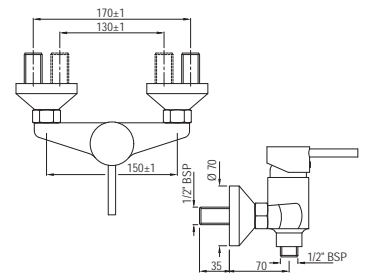

FLR-5149

Single Lever Exposed Shower Mixer for Connection to Hand Shower With Connecting Legs & Wall Flanges