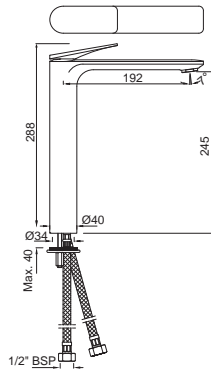

Also available

LAG-CHR-91011BWF

with Base Flange

LAG-CHR-91023B

Single lever extended basin mixer (height-128mm) without popup waste system with 450mm long braided hoses

Also available

LAG-CHR-91023BWF

with Base Flange