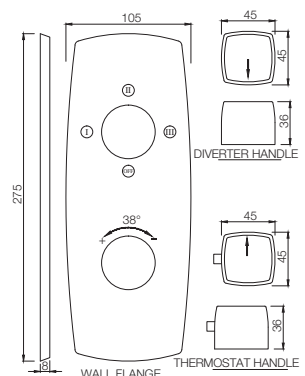

ARC-87683K
Aquamax Exposed Part Kit of Thermostatic Shower Mixer with 3-way diverter (Suitable for ALD-683)