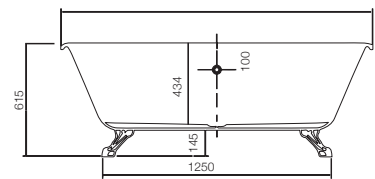

Queens 1702 X 787 X 434/615 mm

Disclaimer: Pictures shown are for illustration purposes only

JBT-WHT-FSBTMAD1778: Free Standing Bathtub with **Chrome** Over Flow, Waste & Legs

JBT-WHT-FSBTMAD1778G: Free Standing Bathtub with **Gold** Over Flow, Waste & Legs

Specifications

Free standing bathtub

Lucite acrylic sheet

Overflow & wast

Zinc alloy legs / feet

A-A

B-B

Drain Overflow assembly