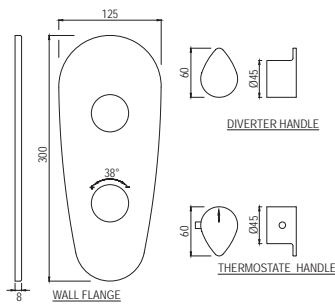

Aquamax Thermostatic Mixer

VGP-81661K

Aquamax Exposed Part Kit of Thermostatic Shower Mixer with 2-way diverter (Suitable for ALD-681)