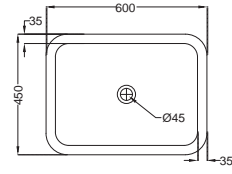

LAS-WHT-91703

Under counter basin with fixing accessories,
Size: 600x450x170 mm,
Shape : Rectangular

TOP VIEW