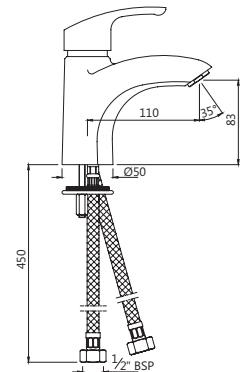

EKO-33023B

Single Lever Extended Basin Mixer (Height-83mm) without Popup Waste with 450mm Long Braided Hoses