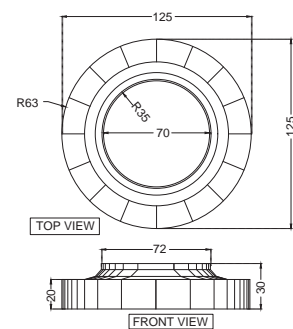

Accessories

ZPS-MST-RB07
Rack bolt for WC
(Mild steel),
Size:12mm

ZPS-SNS-RB07
Rack bolt for WC
(Stainless steel),
Size:12mm

ZPS-WHT-GK01
Inlet and Outlet Gasket

ZPS-WHT-1401
Wax Seal for S Trap Monoblock
WC & S Trap Couple Closet WC