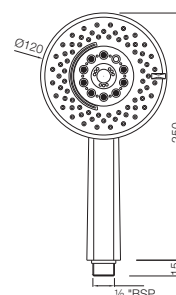

HSH-1731

Hand Shower $\varnothing 120\text{mm}$ Round Shape Multi Flow with Cascade Effect (ABS Body Chrome Plated with Gray Face Plate) with Rubit Cleaning System