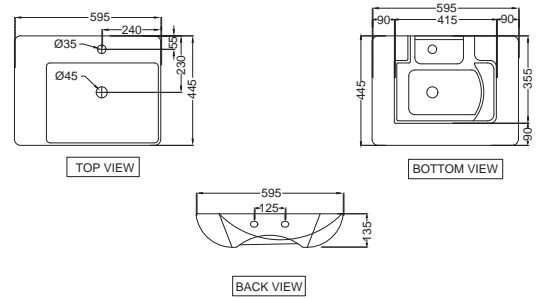

JDS-WHT-25935
Table Top Basin,
Size: 460x460x170 mm