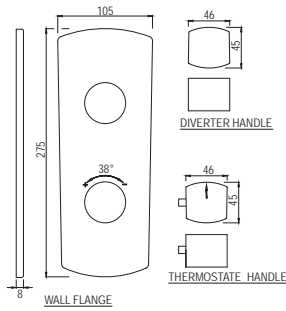

Aquamax Thermostatic Mixer

KUP-35661KPM

Aquamax Exposed Part Kit of Thermostatic Shower Mixer (Suitable for ALD-661)