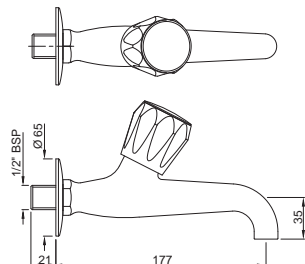

CON-107KN

Long Body Bib Cock with Wall Flange