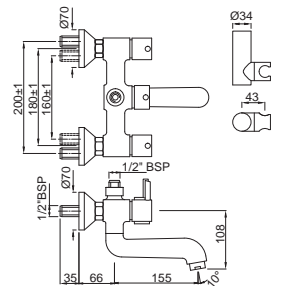

FLR-5267N

Wall Mixer with Connector for Hand Shower arrangement with Connecting Legs, Wall Flanges & Wall Bracket for Hand Shower