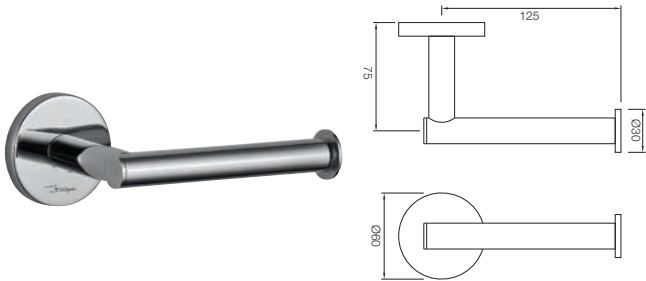

Bath Accessories

ACN-1155S
Spare Toilet Roll Holder, Stainless Steel