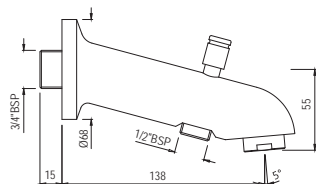

Allied

SPJ-461

Bathtub Spout with Button Attachment with Built-in Flange with Inclined Shape