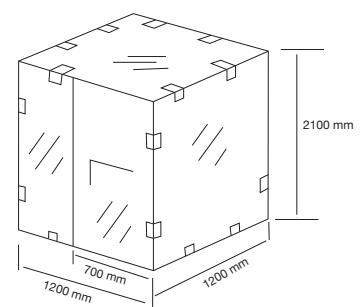

Tempered Glass