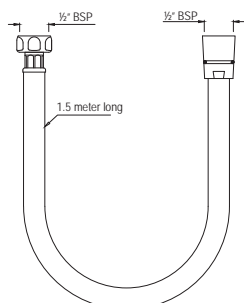

Flexible Tube with 12mm dia & 1.5M Long with Nuts

Showers | Accessories

Showers Tubes

SHA-571

Easy Flex Tube in Chrome Finish 1.5m Long with Nuts

Wall Bracket

SHA-555

Premium Wall Bracket for Hand Shower, $\phi 35\text{mm}$ & 100mm Long Round Shape