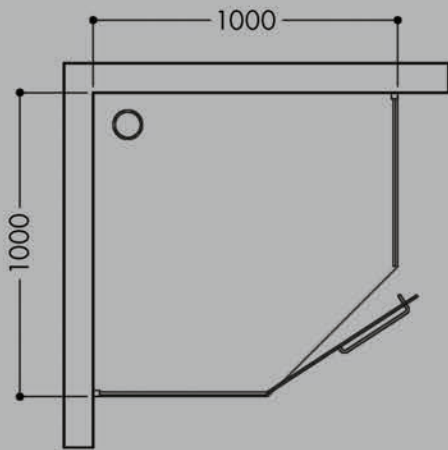

Jaquar Shower Enclosures For Every Bathroom

Bathroom Concepts with Jaquar Shower Enclosures

Bathroom Size - 7' x 5'
Model Used - 1840 P