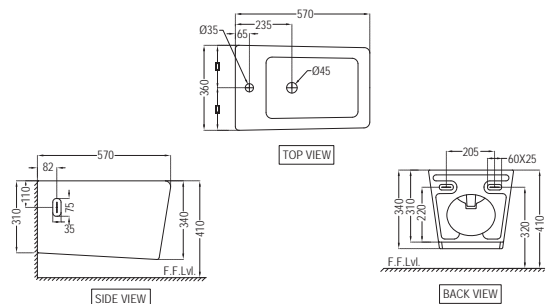

ARS-WHT-39153

Wall Hung-Bidet,
Size: 360x570x340 mm