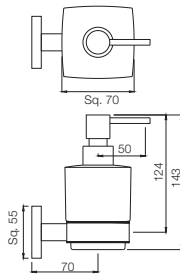

Bath Accessories

AKP-35735P
Soap Dispenser with Glass bottle