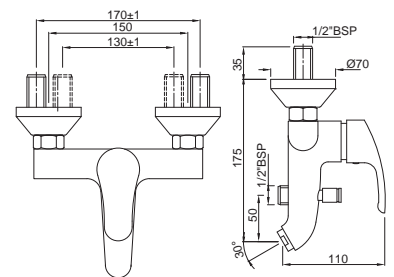

EKO-33119

Single Lever Wall Mixer with Provision of Hand Shower, But without Hand Shower