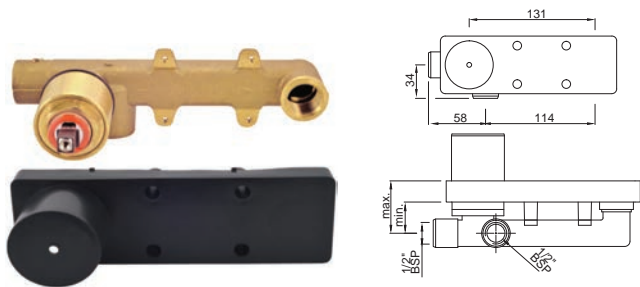

ALD-235N

Left Hand Side Operated Concealed Body for Single Lever Basin Mixer Wall Mounted, but without Exposed Parts