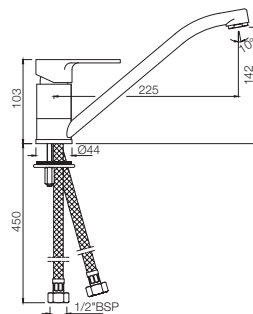

Vignette Prime

VGP-81783K

Aquamax Exposed Part Kit of Single Lever Shower Mixer with 3-way diverter (Suitable for ALD-783)

VGP-81121K

Exposed Parts of Floor Mounted Single Lever Bath Mixer with Provision for Hand Shower, without Hand Shower & Shower Hose (Compatible with ALD-121)

Single Lever | Bidet

VGP-81213B

Single Lever 1- Hole Bidet Mixer with Pop-up Waste System with 375mm Long Braided Hosed

Single Lever | Kitchen

VGP-81165

Single Lever Sink Mixer With Swinging Spout on Upper Side (Wall Mounted Mode) With Connecting Legs & Wall Flanges

Quarter Turn | Basin

VGP-81173B

Single Lever Sink Mixer with Swinging Spout (Table Mounted) with 450mm Long Braided Hoses

VGP-81001

Pillar Cock