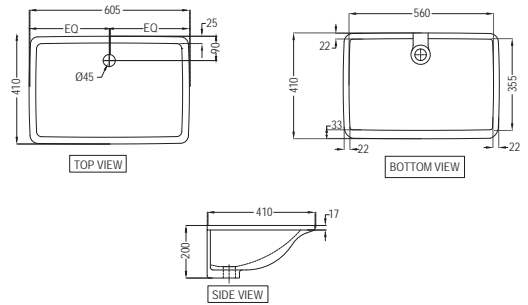

Full pedestal basin
FNS-WHT-40801
Wall Hung Basin
with Fixing Accessories,
Size: 610x480x185 mm
FNS-WHT-40301
Full pedestal for
FNS-WHT-40801