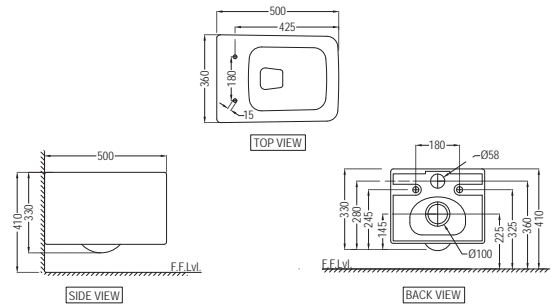

Kubix

KUS-WHT-35401

Floor standing Basin with Fixing Accessories,
Size : 520x460x855 mm

KUS-WHT-35953BIUFSM

Rimless, Blind Installation Wall Hung WC with UF soft close slim seat cover, Hinges, Accessories Set,
Size : 360x500x330 mm