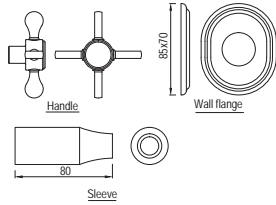

Queen's Prime

QQP-7083KPM

Exposed Part Kit of Concealed Stop Cock & Flush Cock with Fitting Sleeve, Operating Lever & Adjustable Wall Flange with Seal (compatible with ALD-083, ALD-089 & ALD-081)