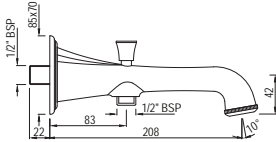

SPJ-CHR-7463PM

Bath Tub Spout with Button attachment for Hand Shower with Wall Flange