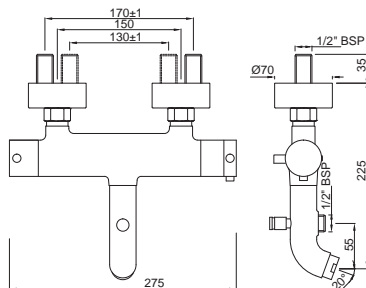

FLR-5657

Exposed Bath Shower Mixer (Wall Mounted) with Thermostatic Control Cartridge with Button Attachment on Spout with Connecting Legs & Wall Flanges