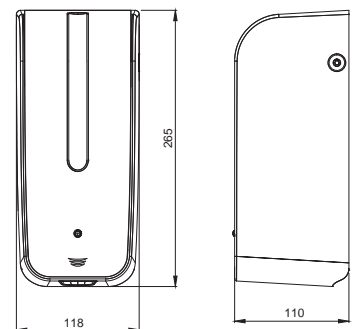

Soap Dispenser - Automatic

SDR-BLC-DJ0160AS

capacity: 0.8L
material: aluminium/ABS
finish: chrome/black