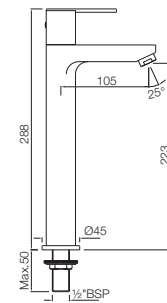

Quarter Turn | Basin

FON-40011

Pillar Cock

FON-40021

Pillar Cock with 140mm Extension Body

FON-40433

Two Concealed Stop Cocks with Basin Spout (Composite One Piece Body)

FON-40441K