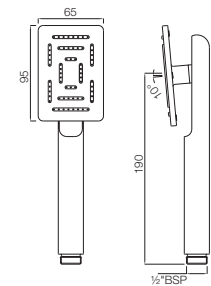

HSB-1657

Maze Hand Shower 65X95mm Rectangular Shape Single Flow (Face Plate Stainless Steel & ABS Body in Chrome finish) with Rubit Cleaning System

Registered design no.283937