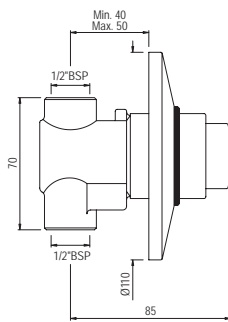

Urinals

PRS-073
Auto closing Concealed Urinal Flush Valve With Wall Flange