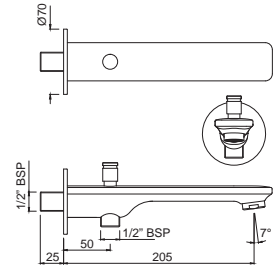

SPJ-CHR-91463

Bathtub spout with button attachment for hand shower with wall flange