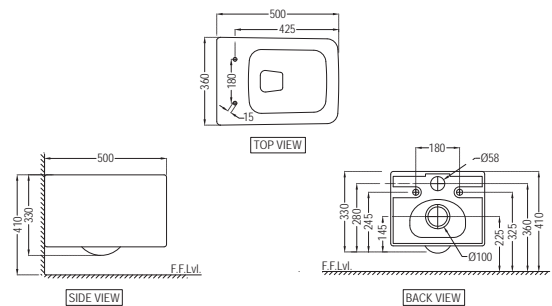

KUS-WHM-35953BIUFSM

Rimless, Blind Installation Wall Hung WC with UF soft close slim seat cover, Hinges, Accessories Set,
Size : 360x500x330 mm