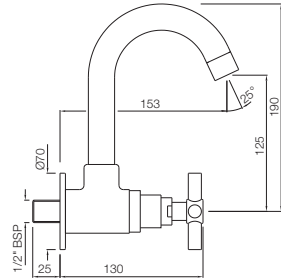

Solo

SOL-6347
Sink Cock with Swinging Spout (Wall Mounted Model)
With Wall Flange