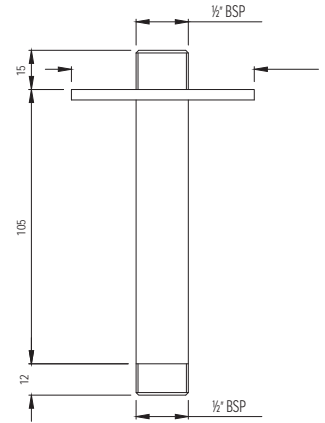

SHA-455L600

Shower Arm 600X25X25mm Square Shape for Wall Mounted Showers with Flange

Showers | Accessories

Wall Mounted Shower Arms

SHA-485

Victorian Shower Arm \varnothing 20mm & 480mm Long Round Shape Wall Mounted with Flange