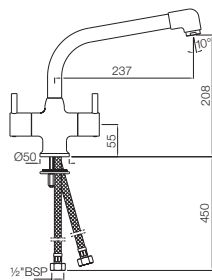

FLR-5319NB

Sink Mixer, 1-Hole with Swinging Extended Spout (Table Mounted Model) with 450mm Long Braided Hoses