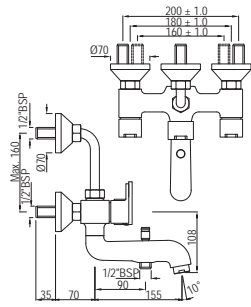

Fusion

FUS-29281

Wall Mixer 3-in-1 System with Provision for both Hand Shower and Overhead Shower Complete with 115mm Long Bend Pipe, Connecting Legs & Wall Flange (without Hand & Overhead Shower)