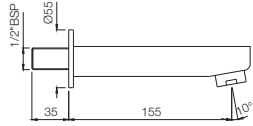

Fusion

SPJ-29429

Bathtub Spout with Wall Flange