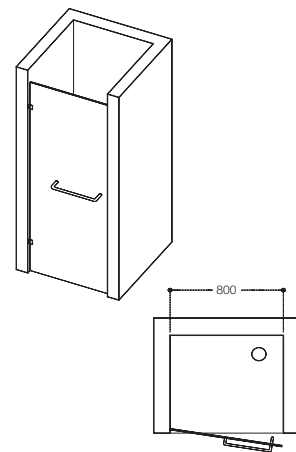

1810-D / 1110-D

Model: 1810-D / 1110-D

Description: Wall to wall shower enclosure only with towel rod & handle - 1 part

Finish: Chrome

Glass: 8mm / 10mm

8mm

Size: (in mm)

Height	Width	Code
1950	600 - 800	JSE-CHR-810D0680H19X
1950	801 - 1000	JSE-CHR-810D0810H19X

10mm

Size: (in mm)

Height	Width	Code
1950	600 - 800	JSE-CHR-110D0680H19X
1950	801 - 1000	JSE-CHR-110D0810H19X
1950	1001 - 1200	JSE-CHR-110D1012H19X

Version available in