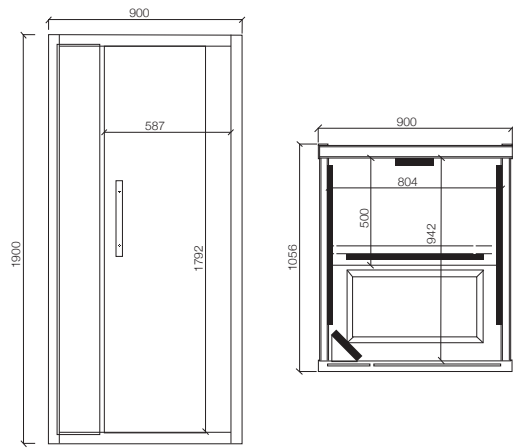

JSA-NAW-DLX9011

Specifications

Wood finish
hemlock

Comfortable
backrest

Touch
control system

Combination of
spectrum & black
mica carbon
heater 1.75kw

Built-in
temperature
sensor

Music centre-radio
bluetooth,
usb, aux

Chromotherapy