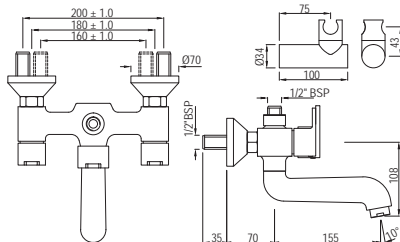

Quarter Turn | Bath & Shower

FUS-29267
Wall Mixer with connector for Hand Shower Arrangement with Connecting Legs, Wall Flanges & Wall Bracket for Hand Shower

FUS-29273UPR
Wall Mixer with Provision For Overhead Shower with 115mm Long Bend Pipe On Upper Side, Connecting Legs & Wall Flanges