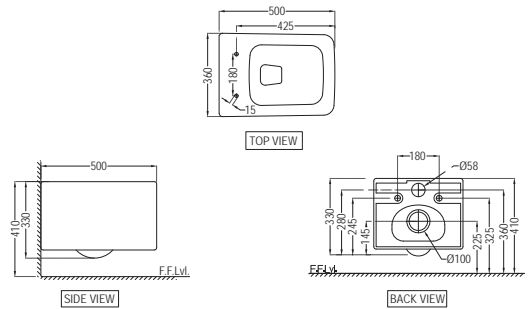

KUBIX
Wall Hung WC (Black Matt)
KUS-BLM-35953BIUFSM
Rimless, Blind Installation Wall Hung WC with UF Soft Close Slim Seat Cover, Hinges, Fixing Accessories and Accessories Set Size : 360x500x330 mm