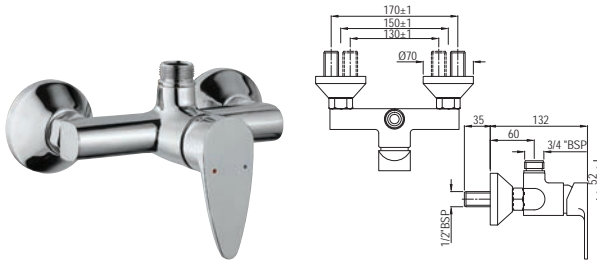

Vignette Prime

VGP-81147

Single Lever Exposed Shower Mixer With Provision For Connection to Exposed Shower Pipe (SHA-1211N) With Connecting Legs & Wall Flanges