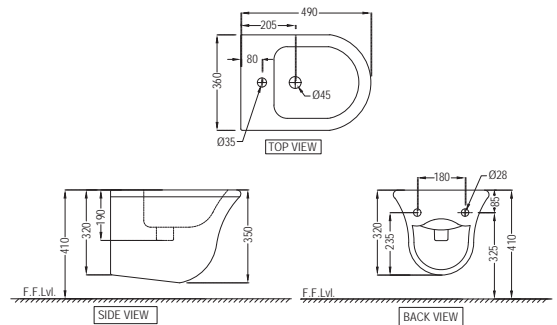

BI
ONS-WHT-10153
Blind Installation Wall Hung Bidet with Accessories Set, Size: 360x490x350 mm