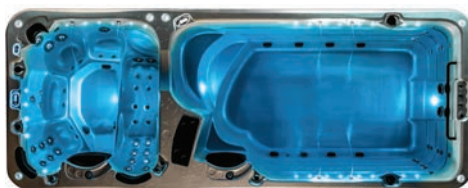

Key features

Thermoclad cabinet

Perimeter insulation

Thermobond 4 layer shell construction

Duraflex plumbing

UV sterilising system

Set & forget control system

Programmable multi-colour spa light