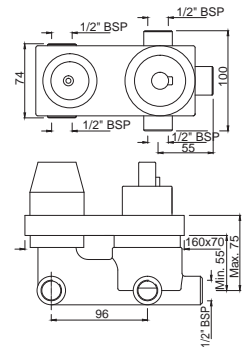

ALD-783
Aquamax Concealed Body of Single Lever Shower Mixer with 3-way diverter