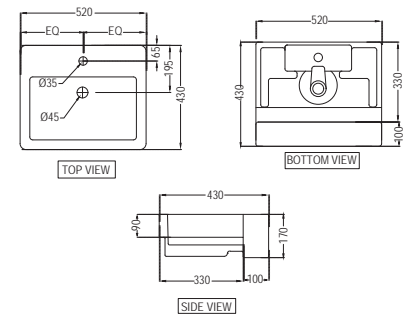

JDS-WHT-25503
Semi Recessed Basin,
Size: 510x450x175 mm