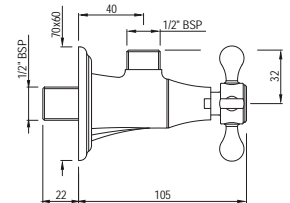

QQP-7053PM

Angular Stop Cock with Wall Flange