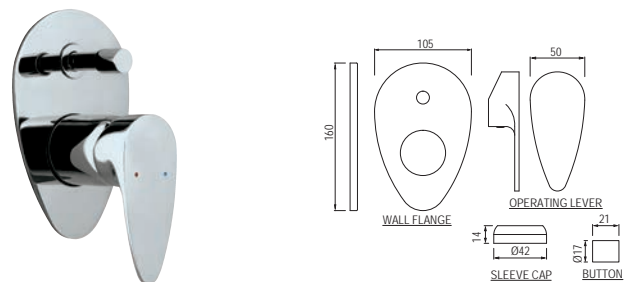

VGP-81227K

Single Lever Exposed Parts Kit of Deusch Mixer Consisting of Operating Lever, Cartridge Sleeve, Wall Flange (with Seals), (Compatible with ALD-227 & ALD-229)

VGP-81065NK

Single Lever Exposed Parts Kit of Diverter Consisting of Operating Lever, Wall Flange (with Seals) & Button Only (Compatible with Item ALD-065N)