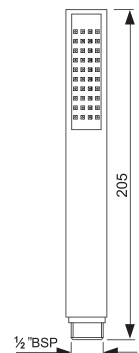

HSH-35537

Hand Shower 27x27mm Square Shape Single Flow (ABS Body & Face Plate Chrome Plated) with Rubit Cleaning System