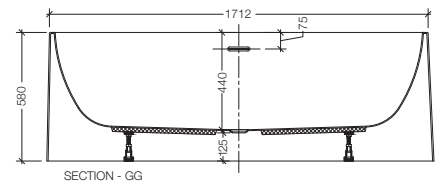

Saipan 1690 x 800 x 443/565 mm

Disclaimer: Pictures shown are for illustration purposes only

JBT-WHT-FSBT177544X: Free Standing Bathtub with Over Flow & Drain

Specifications

Free standing bathtub

Lucite acrylic sheet

Overflow & drain