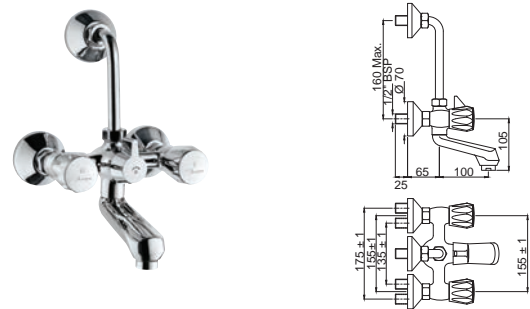

CON-273KNUPR

Wall Mixer with Provision For Overhead Shower with 115mm Long Bend Pipe On Upper Side, Connecting Legs & Wall Flanges

Full Turn | Kitchen