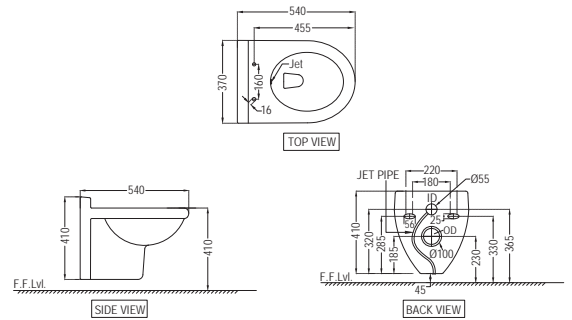

CNS-WHT-959JSP

Wall Hung WC with in built jet & PP soft close seat cover, Hinges, Accessories Set, Size: 370x540x410 mm