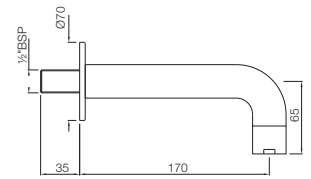

Florentine

SPJ-5429S
Bathtub Spout with Wall Flange, Stainless Steel