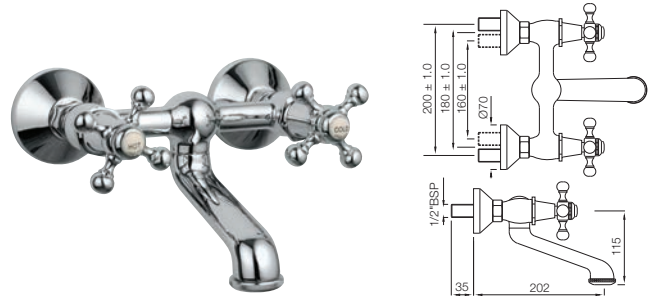

QQT-7011

Pillar Cock

Quarter Turn | Bath & Shower

QQT-7209

Shower Mixer for Shower Cubicles (Wall Mounted) with Connecting Legs & Flanges

QQT-7215

Exposed Wall Mixer with Provision Only for Overhead Shower & Hand Shower with Connecting Legs & Wall Flanges