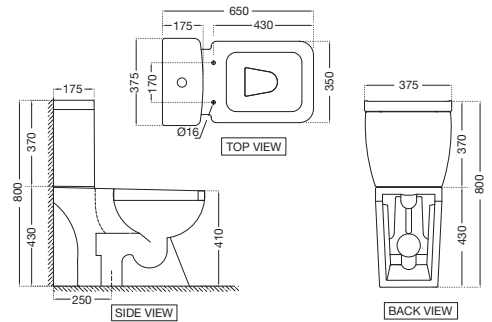

ARS-WHT-39751S250UFSMZ

Bowl With Cistern For Coupled WC
With UF Soft Close Slim Seat Cover,
Hinges, Dual Flush Cistern Fitting,
Fixing Accessories And Accessories Set,
Size: 375x650x800 mm,
S Trap- 250 mm