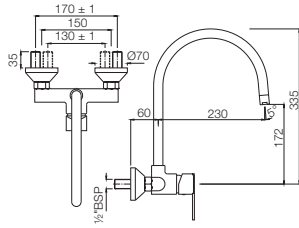

Fonte

Single Lever | Kitchen

FON-40165

Single Lever Sink Mixer With Swinging Spout on Upper Side (Wall Mounted Model) With Connecting Legs & Wall Flanges