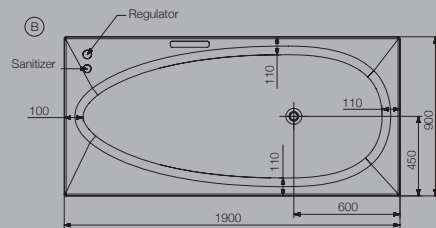

JWP-WHT-VGNT190WX (Water System)

Specifications

PMMA Sheet

PU Green Reinforcement

SS Frame

Level Sensor

Safety Vacuum Breaker

Keypad control

Overflow with drain & filler

Water Pump 1.4 HP

Slim water Jets 8

Back Jets-4

Air Regulator

Disinfection

Headrests

Chromotherapy

JWA-WHT-VGNTPPFX (Front Panel)

JWA-WHT-VGNTPSPX (Side Panel)