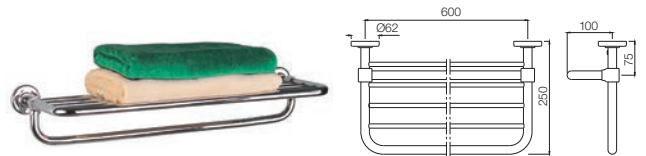

AHS-1581
Towel Rack with Lower Hanger (Stainless Steel)