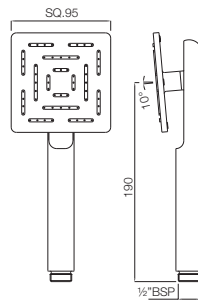

HSB-1655

Maze Hand Shower 95X95mm Square Shape Single Flow (Face Plate Stainless Steel & ABS Body in Chrome finish) with Rubit Cleaning System

Registered design no.283939