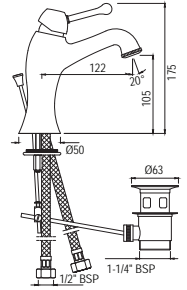

The finishes depicted here are only indicative and may differ from that on the actual product.

Queen's Prime

Single Lever | Basin

QQP-7001BPM

Single Lever Basin Mixer without Popup Waste with 450mm Long Braided Hoses