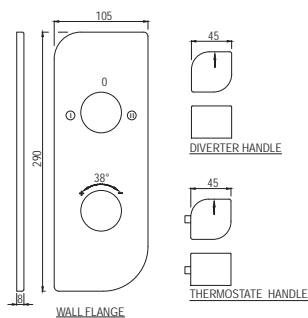

ALI-85681K

Aquamax Exposed Part Kit of Thermostatic Shower Mixer with 2-way diverter (Suitable for ALD-681)