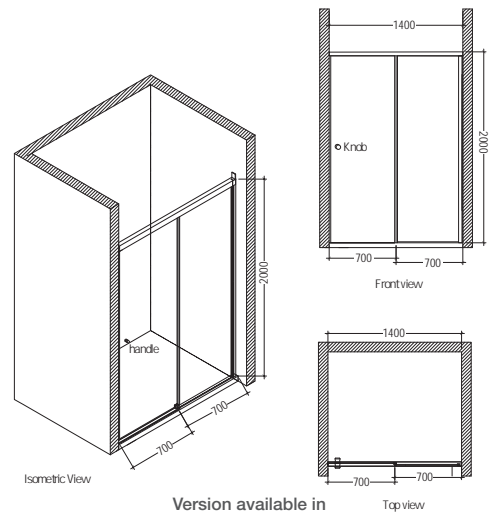

Version available in

Tempered Glass

EZEE KLEEN

Ready to fit