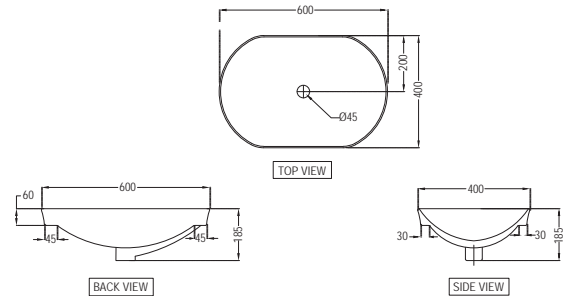

Full pedestal basin
SLS-WHT-6801
Wall Hung Basin with Fixing
Accessories,
Size: 575x465x200 mm
SLS-WHT-6301
Full pedestal for
SLS-WHT-6801