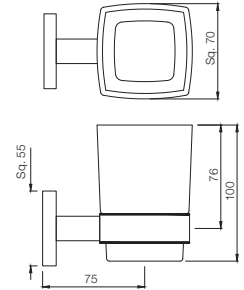

AKP-35741P
Tumbler Holder