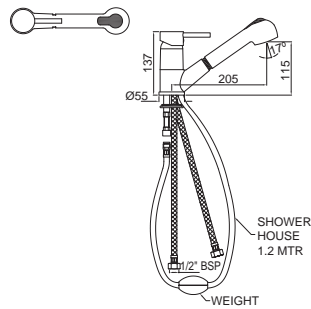

FLR-5177B

Single Lever Sink Mixer (Table Mounted) with Extractable Hand Shower Dual Flow Complete with 1.2m long tube with 450mm long Braided Hoses