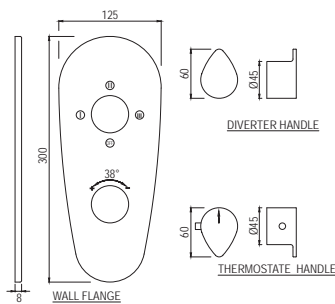

Aquamax Thermostatic Mixer

VGP-81661K

Aquamax Exposed Part Kit of Thermostatic Shower Mixer with 2-way diverter (Suitable for ALD-681)

VGP-81681K

Aquamax Exposed Part Kit of Thermostatic Shower Mixer with 2-way diverter (Suitable for ALD-681)