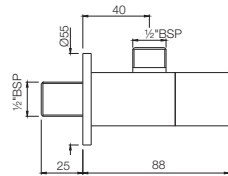

Lyric

LYR-38053

Angular Stop Cock with Wall Flange