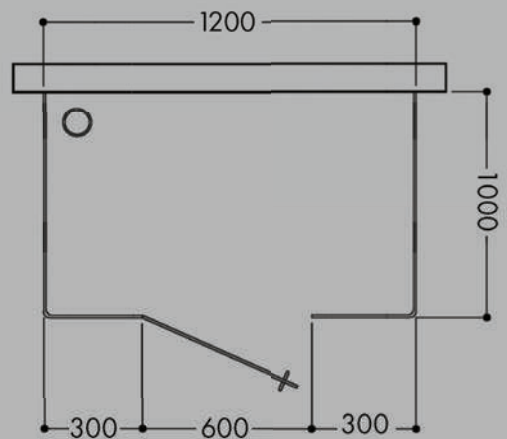

Knob

Plastic Parts

Roller

Jaquar Shower Enclosures For Every Bathroom

Bathroom Concepts with Jaquar Shower Enclosures

Bathroom Size - 10' x 7'
Model Used - 1860 T

Bathroom Size - 10' x 7'
Model Used - 1850 C