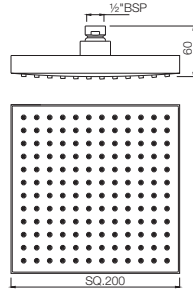

OHS-35495

Overhead Shower $150 \times 150\text{mm}$ Square Shape Single Flow (ABS Body Chrome Plated with Gray Face Plate) with Rubit Cleaning System

Showers | Rain Showers

Overhead Showers

OHS-35497

Overhead Shower 200X200mm Square Shape Single Flow (ABS Body Chrome Plated with Gray Face Plate) with Rubit Cleaning System