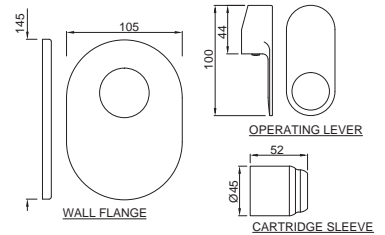

ORP-10227KPM

Single Lever Exposed Parts Kit of Deusch Mixer Consisting of Operating Lever, Cartridge Sleeve, Wall Flange (with Seals), (Compatible with ALD-227 & ALD-229)