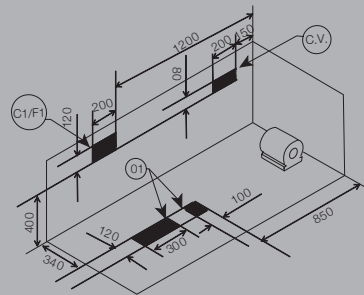

Back Jets-4

0.9 HP Air Blower

Air Jets 12

Air Regulator

Headrests

White Light

FONTE 1800 X 800 X 450 mm

JWP-WHT-FONTE180WX (Water System)