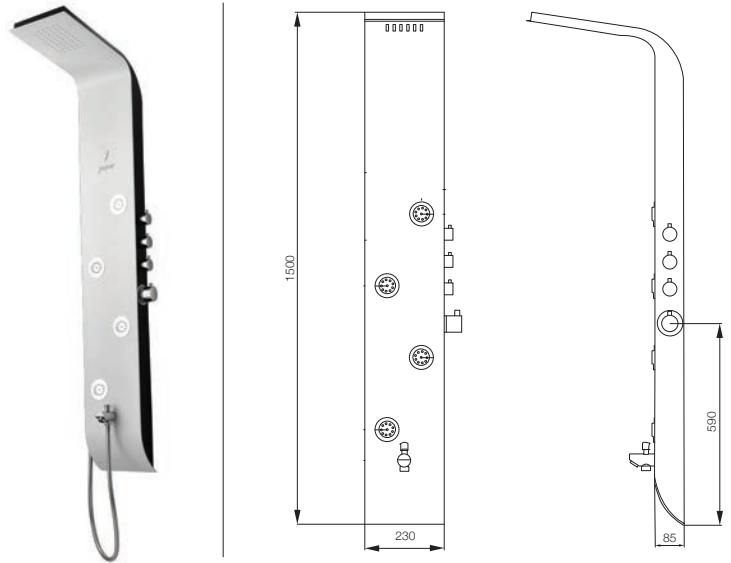

Curve Neo 1500 x 230 mm

NEW

Disclaimer: Pictures shown are for illustration purposes only

JPL-WHT-TM CURVENE0

Specifications

Dual tone aluminium body

Inbuilt ABS top shower with 60 nozzles

2 Moveable ABS body massage jets

Hand shower with flexible hose

Brass Spout

Thermostatic mixer with diverter

40cm stainless steel braided hose

Minimum water pressure required 2 bar