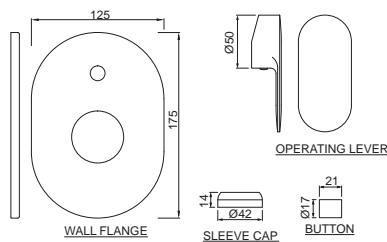

OPP-15065NKPM

Single Lever Exposed Parts Kit of Diverter Consisting of Operating Lever, Wall Flange (with Seals) & Button Only (Compatible with Item ALD-065N)