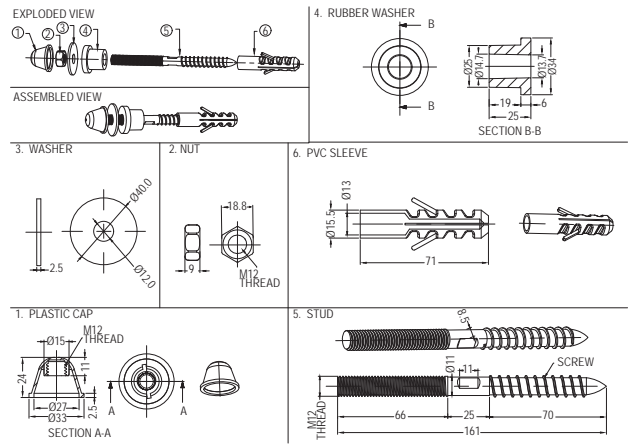

ZPS-SNS-RB07
Rack bolt for WC
(Stainless steel),
Size:12mm