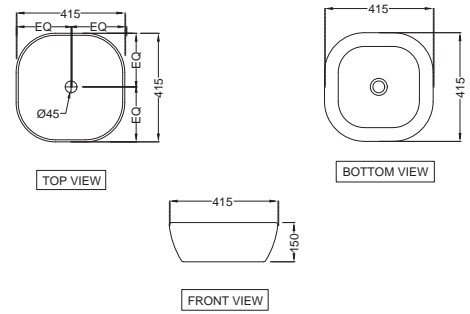

JDS-BLM-25911
Thin Rim Table Top Basin,
Shape - Square,
Size: 420x420x150 mm