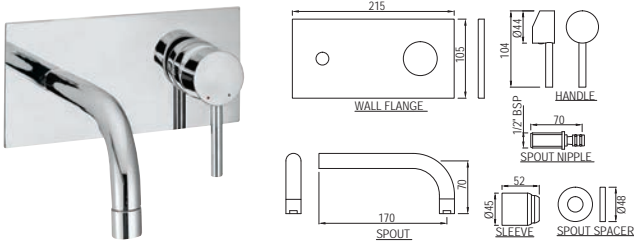

Florentine

Single Lever | Bath & Shower

FLR-5233NK

Exposed Part Kit of Single Lever Basin Mixer Wall Mounted Consisting of Operating Lever, Cartridge Sleeve, Wall Flange, Nipple & Spout (Compatible with ALD-233N & ALD-235N)