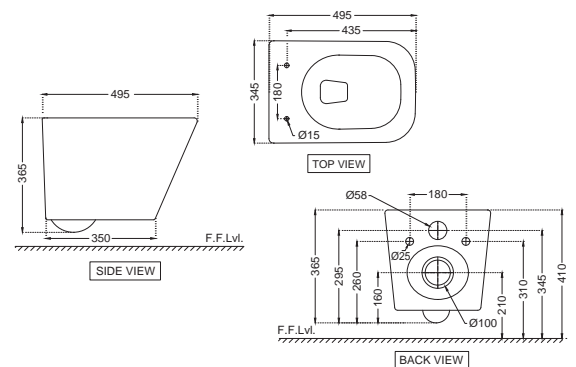

ARS-WHT-39951UFSM
Wall Hung WC With UF Soft
Close Slim Seat Cover,
Hinges, Accessories Set,
Size: 360x580x360 mm

NEW

ARS-WHT-39953BIUFSM
Rimless, Blind Installation Wall
Hung WC With UF Soft Close
Slim Seat Cover, Hinges,
Accessories Set,
Size : 345x495x365 mm