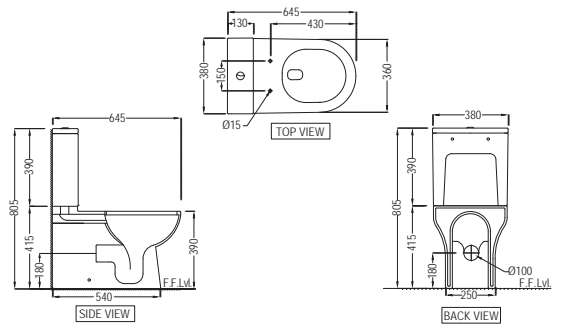

OPS-WHT-15753NP180UFMZ

Rimless Bowl with cistern for Coupled WC with UF soft close slim seat cover, Hinges, Fixing Accessories, Size: 380 x 645 x 805 mm, P trap-180mm