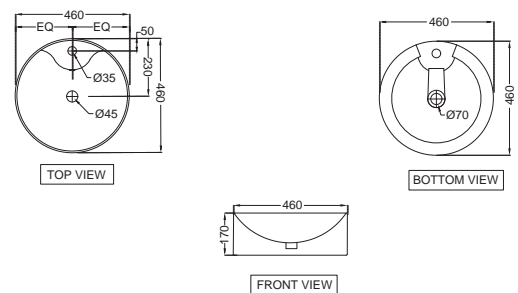

JDS-WHM-25911
Thin Rim Table Top Basin,
Shape - Square,
Size: 420x420x150 mm

JDS-BLM-25911
Thin Rim Table Top Basin,
Shape - Square,
Size: 420x420x150 mm

JDS-WHT-25931
Table Top Basin,
Size: 595x445x135 mm

JDS-WHT-25935
Table Top Basin,
Size: 460x460x170 mm