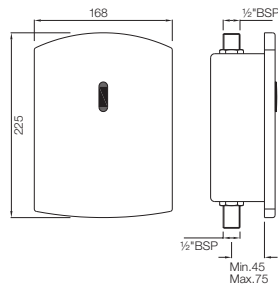

Urinals

SNR-STL-51077

Sensor Concealed type Flushing Valve for Urinal Complete set with Installation Box with Control Cock (Battery Operated)