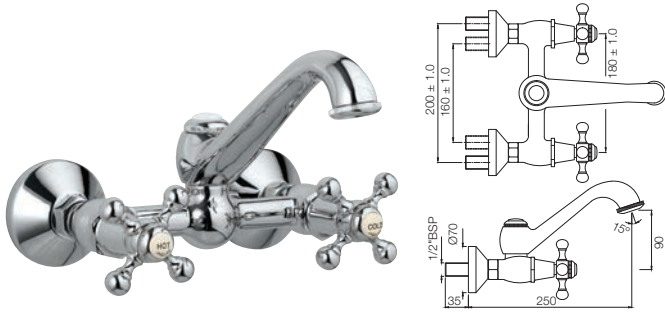

Quarter Turn | Bidet

QQT-7613B

1-Hole Bidet Mixer with Popup Waste System with 375mm Long Braided Hoses

Queen's

Quarter Turn | Kitchen

QQT-7309

Sink Mixer with Regular Swinging Spout (Wall Mounted Model) With Connecting Legs & Wall Flanges