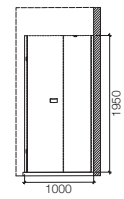

Mica

Model: Mica

Description: Corner entry enclosure with one openable door in between and fixed glass on both sides in 8mm Glass & Standard

Finish: Chrome

Glass: 8mm

Sizes: (in mm)

Height	Width	Code
1950	900 x 900	JSE-CHR-MICA8M90D391
1950	1000 x 1000	JSE-CHR-MICA8M10D391
1950	1200 x 1200	JSE-CHR-MICA8M12D391

Front view

Version available in

Tempered Glass

EZEE KLEEN

Ready to fit