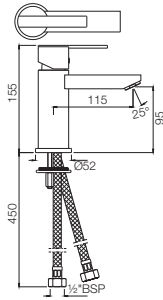

Aquamax Exposed Part Kit of Thermostatic Shower Mixer with 3-way diverter (Suitable for ALD-683)

Fonte

Exquisite Design. Sublime Purity

Fonte

Single Lever | Basin

FON-40052B

Single Lever Extended Basin Mixer (Height 95mm) with Popup Waste System with 450mm Long Braided Hoses