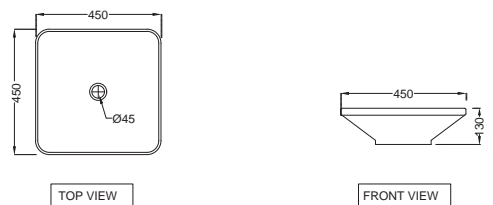

LAS-WHT-91153
Blind installation wall hung bidet with fixing accessories, Size:370x525x280 mm

LAS-WHT-91901
Table top basin, Size:380x380x130mm, Shape : Square

LAS-WHT-91903
Table top basin, Size:450x450x130mm, Shape : Square