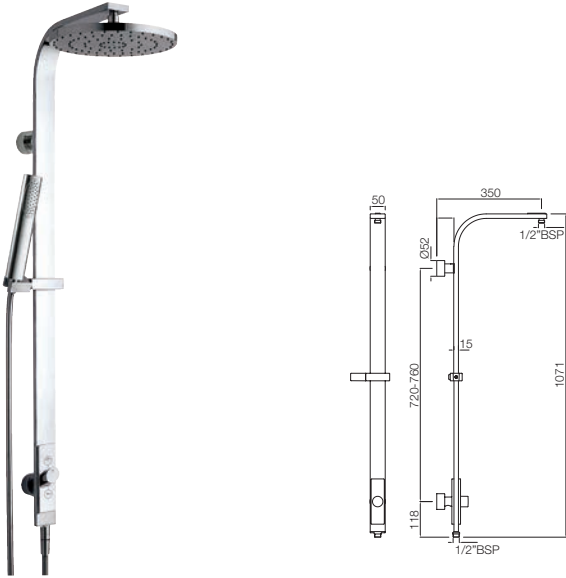

Showers | Accessories

Exposed Shower Pipes

SHA-1215F*

Exposed Shower Pipe with Provision For Simultaneous Working of Showers with Operating Divertor Knob, Flat Shape 1071x50x15mm & 350mm wide with Sliding Holder for Hand Shower, Wall Bracket & 15mm Concealed Water Inlet Connection (for connection to Concealed Shower Mixer) without Shower