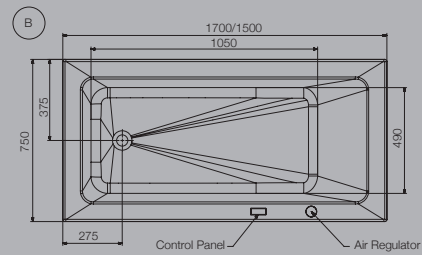

Air Regulator

Headrests

Chromotherapy

FORTE 1700 X 750 X 420 | 1500 X 750 X 420 mm

JWP-WHT-FONTE170WX / JWP-WHT-FONTE150WX (Water System)

Specifications

PMMA Sheet

PU Green Reinforcement