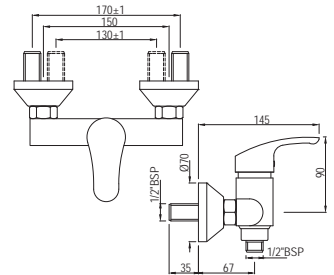

EKO-33149

Single Lever Exposed Shower Mixer for Connection to Hand Shower with Connecting Legs & Wall Flanges