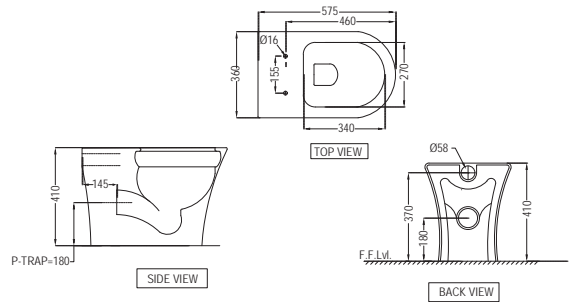

ONS-WHT-10955P180UFSM
Rimless Back to Wall WC with UF soft close slim seat cover, Hinges, Fixing Accessories and Accessories Set, Size: 360x575x410 mm, P Trap-180 mm