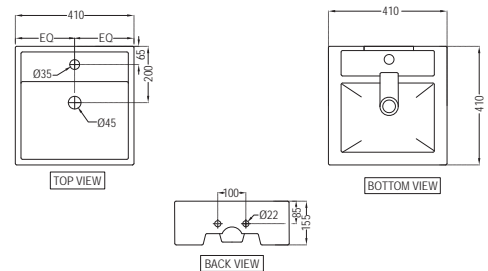

Continental

Full pedestal wash basin
CNS-WHT-801
Wall Hung Basin
with Fixing Accessories,
Size: 560x415x200 mm
CNS-WHT-301
Full Pedestal for
CNS-WHT-801

Full pedestal wash basin
CNS-WHT-811
Wall Hung Basin
with Fixing Accessories Set,
Size : 565x450x195 mm
CNS-WHT-303
Full Pedestal for
CNS-WHT-811

Half pedestal wash basin
CNS-WHT-801
Wall Hung Basin
with Fixing Accessories,
Size: 560x415x200 mm
CNS-WHT-305
Half Pedestal with Fixing
Accessories for CNS-WHT-801

CNS-WHT-813
Wall Hung Basin with
fixing accessories,
Size : 420x420x155 mm