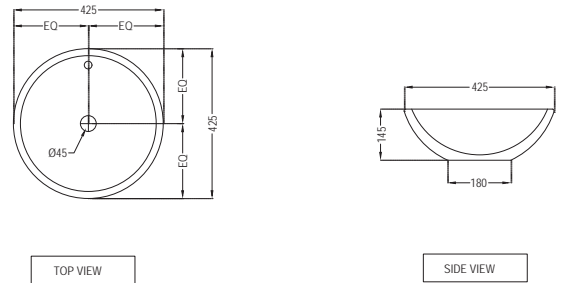

Multi-functional remote control

Hygienic anti-bacterial surface

Easy clean rimless WC

Ornamix

Ornamix

ONS-WHT-10801
Wall Hung Integrated Basin,
with Fixing Accessories
Size : 495x440x365 mm

ONS-WHT-10901
Table Top Basin,
Size : 425x425x145 mm