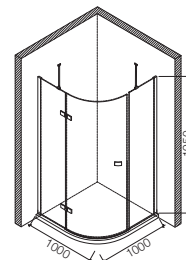

Isometric View