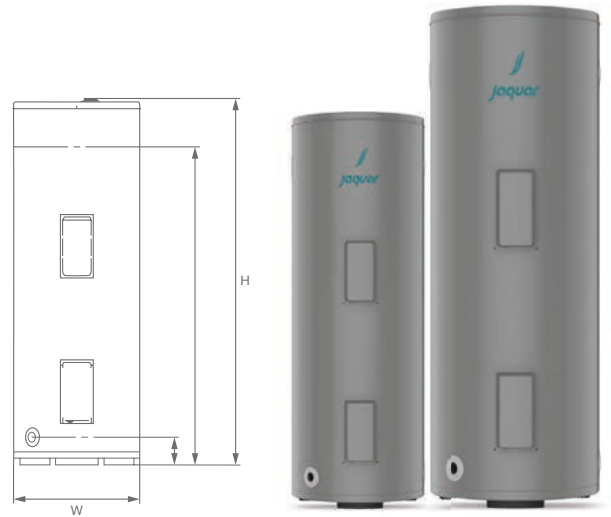

VERNA FLOOR MOUNTING

(Manual)

Available in 200/300/400/500 litres

For centralised hot water solutions

Product Specifications

Details	Verna Floor Mounted (Manual)		
Volume (L)	200/300/400/500		
Rated Wattage	200/300/400L - 2.5 kW x 2		
	500L - 3.00 kW x 2		
Voltage / Frequency (V/Hz)	230V/50Hz		
Temperature Range	35°C to 75°C		
Working Pressure (Mpa)	1.0		
Inlet / Outlet Connection (Inch)	3/4		
Warranty	3 Years on Tank		
	3 Years on Heating Element		
	3 Years on Other Parts		
Product Dimensions (in mm)		W	H
	200 Litres	540	1575
	300 Litres	650	1600
	400 Litres	710	1650
	500 Litres	710	1999

Recommended as the Centralised Heating Solution for Multiple Bathrooms

INTEGRA

(Monobloc Heat Pump)

Available in 200/300 litres

For use in multiple bathrooms with shower panels & bathtubs

Product Specifications

Details	Integra Monobloc Heat Pump		
Tank Volume (L)	200/300		
Rated Heating Capacity (kW)	200L - 2.2		
	300L - 4.0		
Rated Input Power (kW)	200L - 0.55		
	300L - 0.99		
Working Ambient Temperature (Deg C)	-7 ~ 43		
Max Outlet Temperature (Deg C)	55/75		
Required Power Supply (V/Ph/Hz)	220/1/50		
Heating Element (kW)	2.0 kW		
Refrigerant Type	R134a		
Warranty	4 years on Tank,		
	2 years on heating element, compressor		
	1 year on other components		
Net Dimension (mm)	W	H	D
	560	1980	--
	560	1865	850
Weight - Net/ Gross (Kg)	110/130		150/180