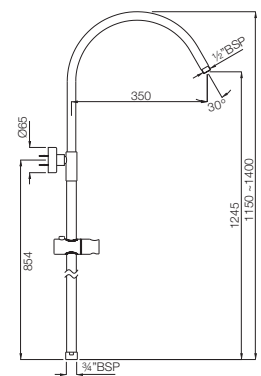

SHA-1213

Exposed Shower Pipe For Wall Mixer Round Shape $\varnothing 25\text{mm}$, Size 1050X350mm with Provision to Adjust Height Upto 250mm with Wall Bracket (for Connection to Overhead Shower & Sliding Holder for Hand Shower)