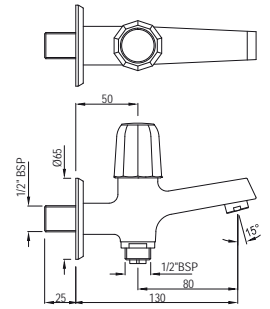

COP-041PM
2-way Bib Cock with Wall Flange