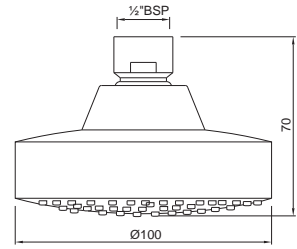

HSH-BLM-1715

Hand Shower ø105mm Round Shape Single Flow with Air Effect (ABS Body with Face Plate Black Matt) with Rubit Cleaning System

Showers | Rain Showers

Overhead Showers

OHS-1843

Victorian Shower Head Round $\varnothing 200\text{mm}$ (Bell Type) Single Flow (Body & Face Plate Brass with Chrome Plated) with Rubit Cleaning System