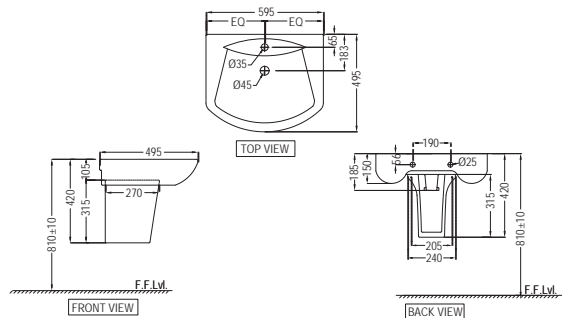

LYS-WHT-38931
Table Top Basin,
Size : 635x410x120 mm

LYS-WHT-38801
Wall Hung Basin with Fixing
Accessories,
Size : 590x490x185 mm

LYS-WHT-38301
Full Pedestal For
LYS-WHT-38801

LYS-WHT-38801
Wall Hung Basin with Fixing
Accessories,
Size : 590x490x185 mm
LYS-WHT-38305
Half Pedestal with Fixing
Accessories for LYS-WHT-38801