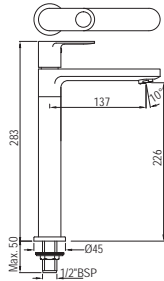

Single Lever | Kitchen

ORP-10173BPM

Single Lever Sink Mixer with Swinging Spout (Table Mounted) with 450mm Long Braided Hoses

Quarter Turn | Basin

ORP-10001PM

Pillar Cock
Flow rate: 19.19 l/min*

Ornamix Prime