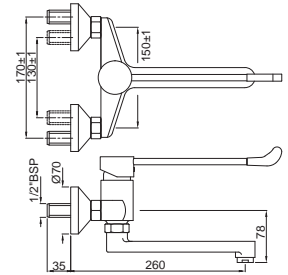

Kitchen

FLR-5166

Single Lever Surgical Purpose Elbow Action Sink Mixer (Wall Mounted) with Extended Operating Lever, Connecting Legs & Wall Flanges