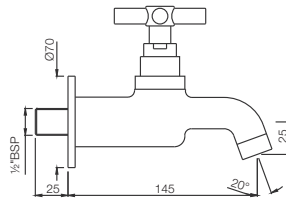

Quarter Turn | Taps

SOL-6359
Sink Cock (Table Mounted) with Angular Knob

SOL-6037
Bib Cock (Angular Shape) With Wall Flange

SOL-6047
Bib Cock (Straight Line Model) With Wall Flange

SOL-6041
2 Way Bib Cock with Wall Flange