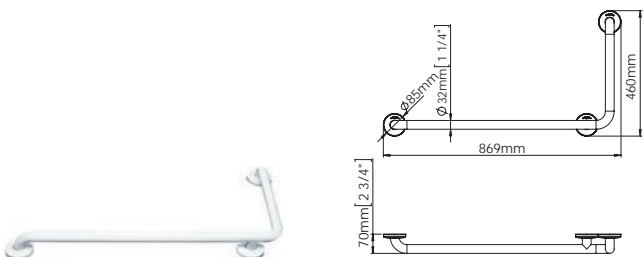

WAC-WHT-BAD090
Grab Bar Right 90° Angle, White