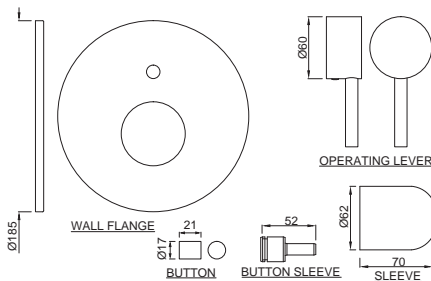

FLR-5079NK

Single Lever Exposed Parts Kit of Hi-flow Diverter Consisting of Operating Lever, Cartridge Sleeve, Wall Flange (with Seals), Button Assembly Sleeve & Button (Compatible with ALD-079N)