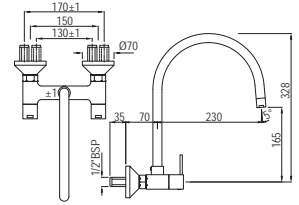

D'Arc

Quarter Turn | Bath & Shower

DRC-37421

4-Way Divertor for Concealed Fitting with Built-in Non-Return Valves with Divertor Handle

Quarter Turn | Kitchen

DRC-37309

Sink Mixer With Regular Swinging Spout (Wall Mounted Model) With Connecting Legs & Wall Flanges