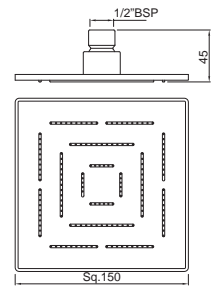

Also available

OHS-1605 : 150x150mm
Registered design no.276017
OHS-1619 : 200x200mm
OHS-1629 : 240x240mm