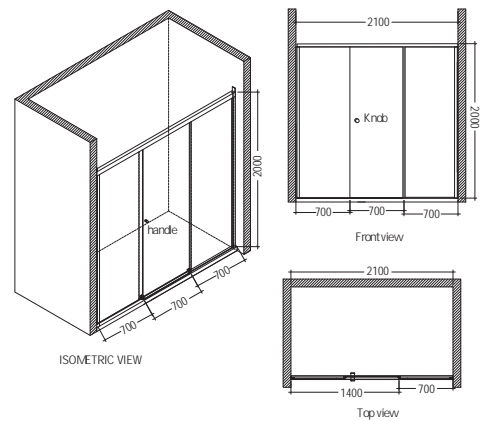

Optima - 3 Part

Model: Optima - 3 Part

Description: Wall to wall shower enclosure with two fixed glass and sliding door in between

Finish: Chrome

Glass: 8mm

Sizes (Right Version): (in mm)

Height	Width	Code
2000	1200 - 1500	JSE-CHR-3POPTSDR1215
2000	1501 - 2000	JSE-CHR-3POPTSDR1520

Sizes (Left Version): (in mm)

Height	Width	Code
2000	1200 - 1500	JSE-CHR-3POPTSDL1215
2000	1501 - 2000	JSE-CHR-3POPTSDL1520

Version available in