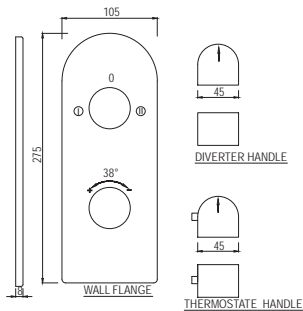

ARI-39681K

Aquamax Exposed Part Kit of Thermostatic Shower Mixer with 2-way diverter (Suitable for ALD-681)