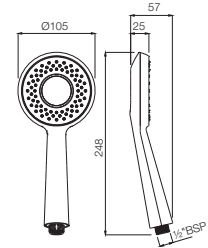

HSH-1715

Hand Shower ø105mm Round Shape Single Flow with Air Effect (ABS Body & Face Plate Chrome Plated) with Rubit Cleaning System