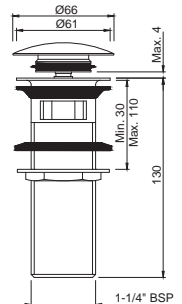

ALD-729L130

Click Clack Waste 32mm Size Half Thread with 130mm Height