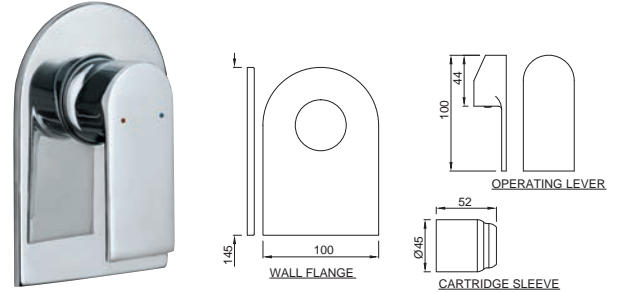

Lyric

LYR-38149

Single Lever Exposed Shower Mixer for connection to Hand Shower with Connecting Legs & Wall Flanges

LYR-3827K

Single Lever Exposed Parts Kit of Deusch Mixer Consisting of Operating Lever, Cartridge Sleeve, Wall Flange (with Seals), (Compatible with ALD-227 & ALD-229)