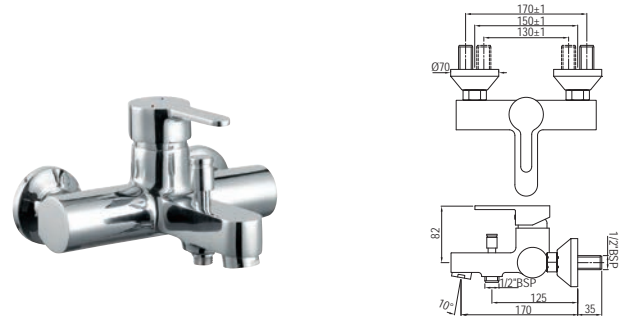

Exposed Part Kit of Single Lever Basin Mixer Wall Mounted Consisting of Operating Lever, Cartridge Sleeve, Wall Flange, Nipple & Spout (Compatible with ALD-233N & ALD-235N)

Single Lever | Bath & Shower