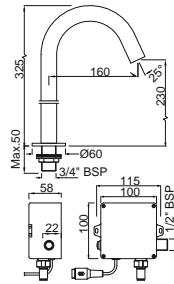

Deck Mounted

SNR-CHR-51449

Blush Tall Boy Deck Mounted Sensor faucet with Control Box (Battery Operated)