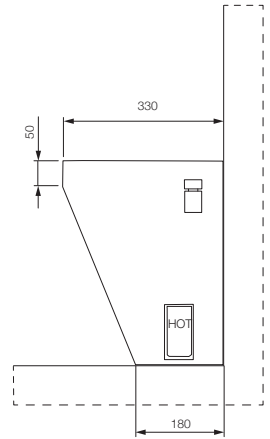

Features

4.5 kW
Single phase
connection

Press
button Start

Vapour Sealed
Chromotherapy

Aroma
therapy

Built in
seating area

Quadrilateral
Design

Inspired by
straight lines

Auto
Drain - 20 min.

Overheat
protection

IP 44
Rating