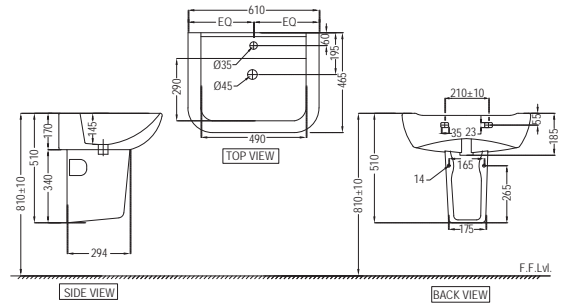

FNS-WHT-40951UF
Wall Hung WC with UF
close seat cover, Hinges,
Accessories Set, Size:
355x545x410 mm