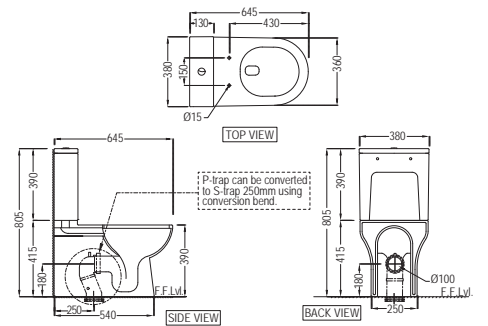

Rimless Bowl With Cistern For Coupled WC With UF Soft Close Slim Seat Cover, Hinges, Dual Flush Cistern Fitting, Conversion Bend, Fixing Accessories And Accessories Set, Size: 380x645x805 mm, S Trap- 250 mm(With Conversion Bend)