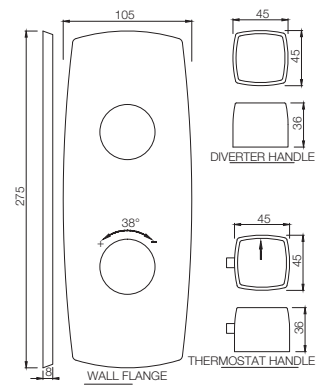

Arc

ARC-87661K
Aquamax Exposed Part Kit of Thermostatic Shower Mixer (Suitable for ALD-661)