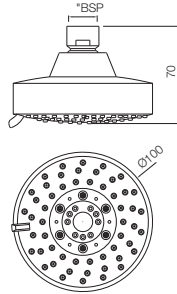

Showers | Multi-Function Showers

Overhead Showers

OHS-1999

Overhead Shower ϕ 100mm Round Shape Multi Flow (ABS Body Chrome Plated with Gray Face Plate) with Rubit Cleaning System