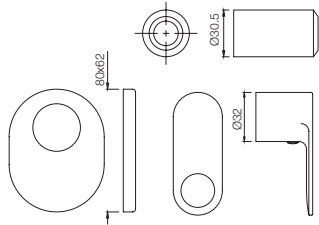

Ornamix Prime

ORP-10083KPM

Exposed Part Kit of Concealed Stop Cock & Flush Cock with Fitting Sleeve, Operating Lever & Adjustable Wall Flange with Seal (compatible with ALD-083, ALD-089 & ALD-081)