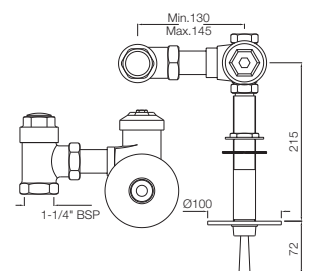

FLV-1051

Concealed Flush Valve Complete with 32mm Size Control Cock & 200mm Long Operating Lever

Also available

FLV-1071

Concealed Flush Valve Complete with 32mm Size Control Cock & 75mm Long Operating lever

FLV-1051L300

Concealed Flush Valve Complete with 32mm Size Control Cock & 300mm Long Operating lever