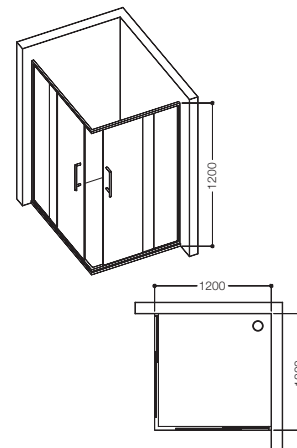

Version available in

Not applicable (NA)

Tempered Glass

Ready to fit