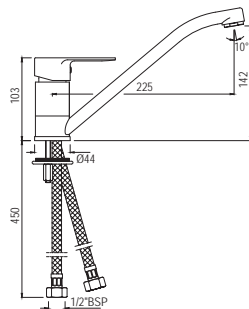

Single Lever | Kitchen

ORP-10173BPM

Single Lever Sink Mixer with Swinging Spout (Table Mounted) with 450mm Long Braided Hoses