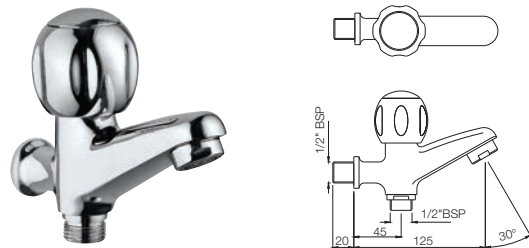

CQT-23041
2-Way Bib Cock