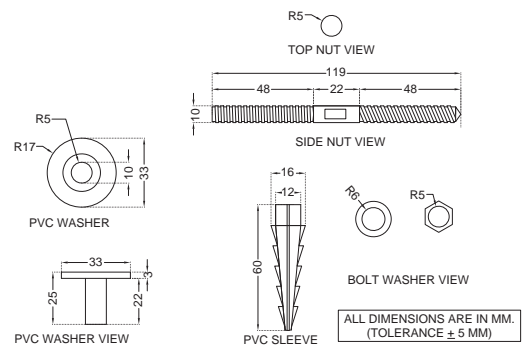

Accessories

ZPS-SNS-RB01
Rack Bolt for WC
(Stainless Steel) Size: 16mm

ZPS-MST-RB02
Rack Bolt for WC
(Mild Steel) Size: 16mm

ZPS-MST-RB03
Rack Bolt for Wash Basin
(Mild Steel) Size: 10mm