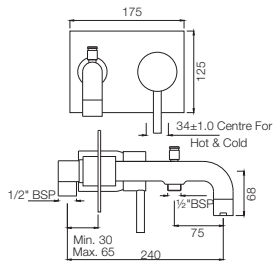

FLR-5137

Single Lever High Flow Bath & Shower Mixer (Concealed Body) Wall Mounted Model with Button Spout (Composite One Piece Body)