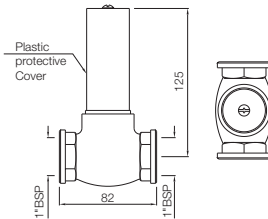

ALD-081

Concealed Body of Flush Cock Suitable for 25mm Pipe Line with Protection Cap (without Exposed Parts)