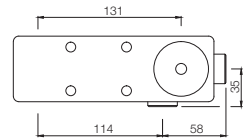

Allied

ARC-87233C

Concealed Body for Joystick Basin Mixer Wall Mounted without Exposed Parts