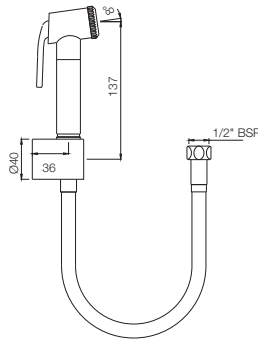

ALD-565

Hand Shower (Health Faucet) with 1 Meter Long Easy Flex Tube in Chrome Finish & Wall Hook