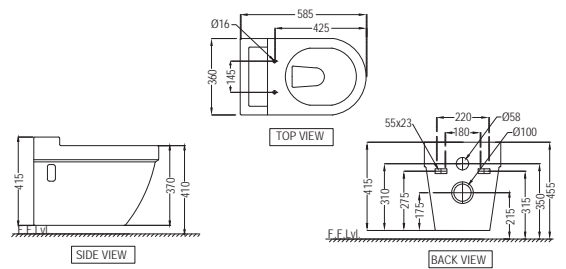

OPS-WHT-15951UF
Wall Hung WC with UF soft close
seat cover, Hinges,
Accessories Set,
Size: 360x585x415 mm