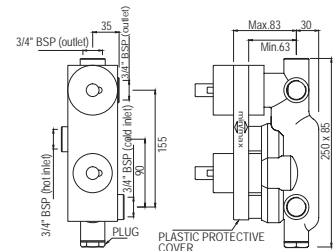

ALD-681
Aquamax Concealed Body of Thermostatic Shower Mixer with 2-way diverter