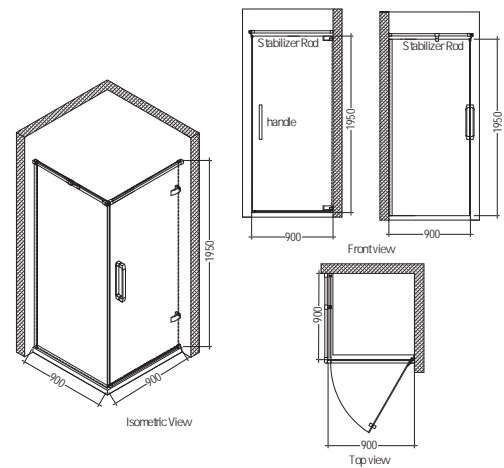

R840F

Model: R840F

Specifications: Corner enclosure with 1 fixed glass and 1 openable door fixed with the wall

Finish: Chrome

Glass: 8mm

Left Version

Height	Width	Code
1950	1600-2000	JSE-CHR-R840F1620L
1950	2001-2400	JSE-CHR-R840F2024L

Right Version

Height	Width	Code
1950	1600-2000	JSE-CHR-R840F1620R
1950	2001-2400	JSE-CHR-R840F2024R

Version available in