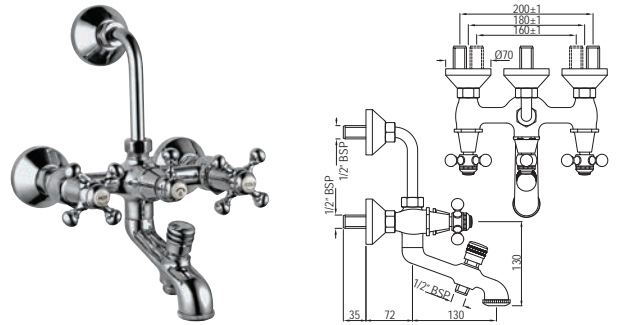

QQT-7271HL

Bath and Shower Mixer with Telephonic Shower Crutch and 950mm High Rise Legs (without Shower & Shower Hose)

Queen's

QQT-7273UPR

Wall Mixer with Provision For Overhead Shower with 115mm Long Bend Pipe On Upper Side, Connecting Legs & Wall Flanges