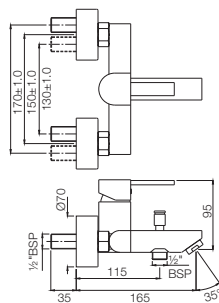

Single Lever | Bath & Shower

DRC-37119

Single Lever Wall Mixer With Provision of Hand Shower, But W/O Hand Shower