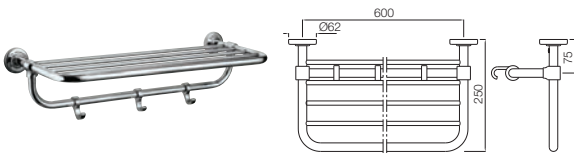

AHS-1581H
Towel Rack with Lower Hanger (Stainless Steel) with hook