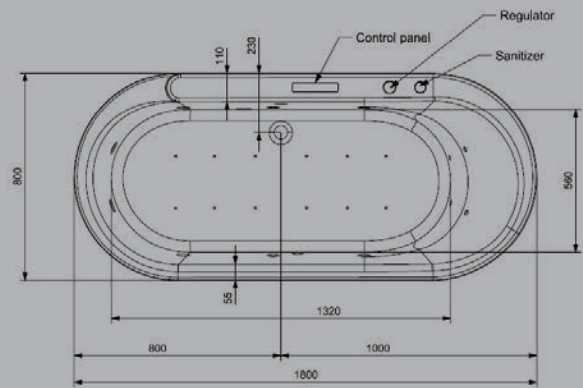

Air Regulator

Disinfection

Headrests

Chromotherapy

Slim Suction Cover

OPAL PRIME 1800 X 800 X 470 mm

NEW

JWP-WHT-OPALPM180WX (Water System)