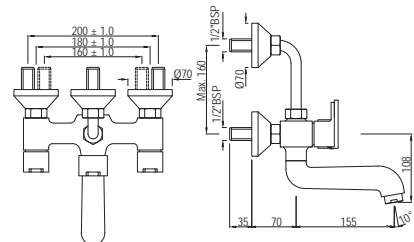

Quarter Turn | Bath & Shower

FUS-29267
Wall Mixer with connector for Hand Shower Arrangement with Connecting Legs, Wall Flanges & Wall Bracket for Hand Shower

FUS-29273UPR
Wall Mixer with Provision For Overhead Shower with 115mm Long Bend Pipe On Upper Side, Connecting Legs & Wall Flanges