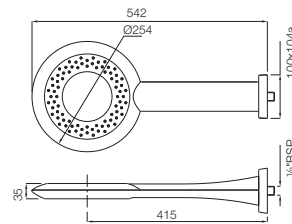

Showers | Rain Showers

Overhead Showers

OHS-1765

Overhead Shower $\varnothing$ 250mm Round Shape Single Flow (ABS Body & Face Plate Chrome Plated) with Rubit Cleaning System

OHS-WHM-1765

Overhead Shower $\varnothing$ 250mm Round Shape Single Flow (ABS Body with Face Plate White Matt) With Rubit Cleaning System

OHS-BLM-1765

Overhead Shower $\varnothing$ 250mm Round Shape Single Flow (ABS Body with Face Plate Black Matt) with Rubit Cleaning System

OHS-1633

Maze Overhead Shower $\varnothing$ 300mm Round Shape Single Flow (Body & Face Plate Stainless Steel with Chrome Finish) with Rubit Cleaning System

Registered design no.276016

Also available

OHS-1603 : $\varnothing$ 150mm

OHS-1613 : $\varnothing$ 200mm

OHS-1623 : $\varnothing$ 240mm

Registered design no.276016