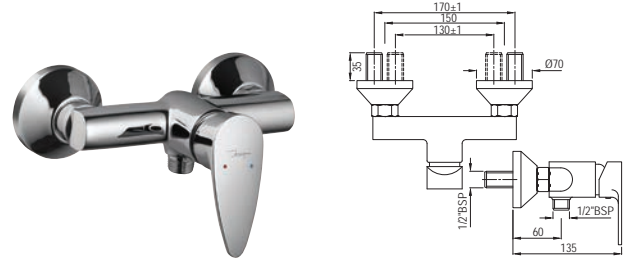

VGP-81149

Single Lever Exposed Shower Mixer for Connection to Hand Shower with Connecting Legs & Wall Flanges