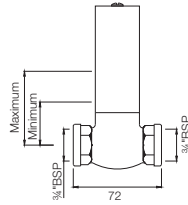

ALD-089

Regular Body of Concealed Stop Cock Suitable For 20 mm Pipe Line with Protection Cap (without Exposed Parts)