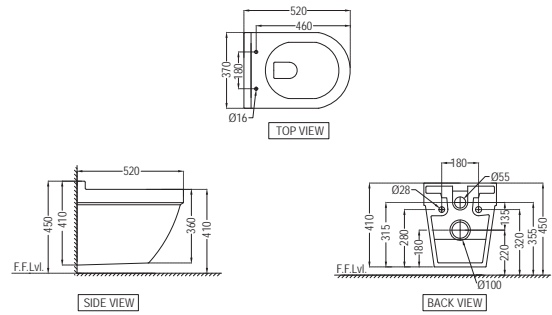

SLS-WHM-6953BIUFSM
 Rimless, Blind Installation Wall Hung
 WC with UF soft close slim seat
 cover, Hinges, Fixing
 Accessories and Accessories Set,
 Size : 375x520x400 mm

SLS-BLM-6953BIUFSM
 Rimless, Blind Installation Wall Hung
 WC with UF soft close slim seat
 cover, Hinges, Fixing
 Accessories and Accessories Set,
 Size : 375x520x400 mm