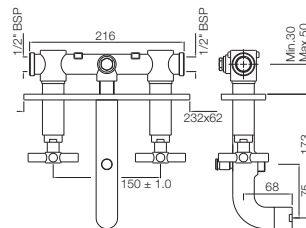

Quarter Turn | Bidet

SOL-6437

Two Concealed Stop Cocks with Bath Spout Button Attachment (Composite One Piece Body)