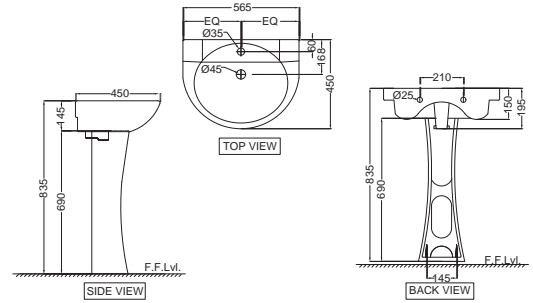

Half pedestal wash basin
CNS-WHT-801
Wall Hung Basin
with Fixing Accessories,
Size: 560x415x200 mm
CNS-WHT-305
Half Pedestal with Fixing
Accessories for CNS-WHT-801