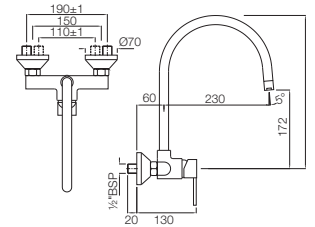

Single Lever | Kitchen

DRC-37165

Single Lever Sink Mixer With Swinging Spout on Upper Side (Wall Mounted Model) With Connecting Legs & Wall Flanges

Quarter Turn | Basin

DRC-37001

Pillar Cock

DRC-37021

Pillar Cock with 140mm Extension Body