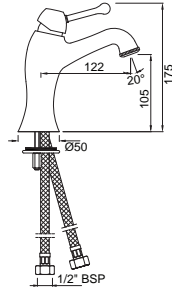

The finishes depicted here are only indicative and may differ from that on the actual product.

Queen's Prime

Single Lever | Basin

QQP-7001BPM

Single Lever Basin Mixer without Popup Waste with 450mm Long Braided Hoses