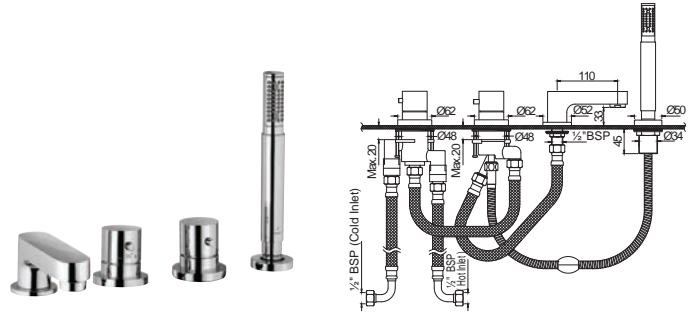

FLR-5659

Exposed Bath Shower Mixer (Tub Mounted) with Thermostatic Control Cartridge with Button Attachment on Spout with Straight Legs

Thermostatic Mixers (Aquamax)

FLR-5653

Multifunction Thermostatic Shower Mixer with Integrated Divertor and Provision for Connection to Exposed Shower Pipe (SHA-1211NH & SHA-1213), Overhead & Hand Shower with Connecting Legs & Wall Flange
Flow rate: 35.16 l/min*