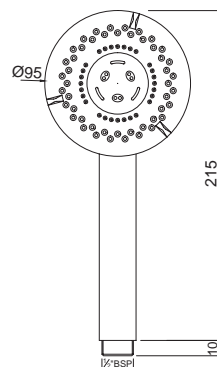

HSH-1739

Hand Shower $\varnothing 95\text{mm}$ Round Shape Multi Flow (ABS Body Chrome Plated with Gray Face Plate) with Rubit Cleaning System