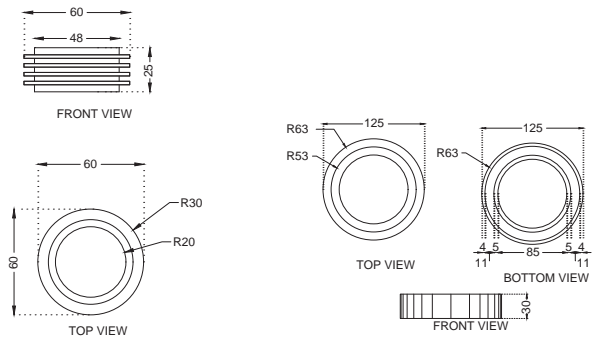

ZPS-WHT-1401
Wax Seal for S Trap Monoblock
WC & S Trap Couple Closet WC