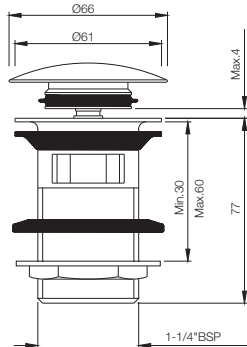

ALD-729

Click Clack Waste 32mm Size Half Thread with 80mm Height