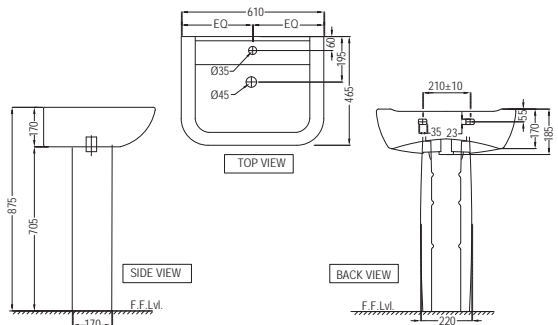

Fonte

FNS-WHT-40931
Table Top Basin,
Size: 500x415x200 mm

FNS-WHT-40601
Counter Top Basin,
Size: 570x420x180 mm

FNS-WHT-40701
Under Counter Basin with
Fixing Accessories,
Size: 605x410x200 mm,
Shape: Rectangular

Full pedestal basin
FNS-WHT-40801
Wall Hung Basin
with Fixing Accessories,
Size: 610x480x185 mm
FNS-WHT-40301
Full pedestal for
FNS-WHT-40801