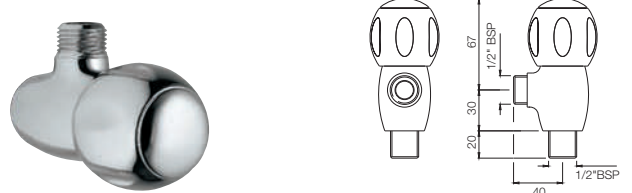

CQT-23347
Sink Cock with Swinging Spout (Wall Mounted Model)

Quarter Turn | Taps

CQT-23037
Bib Cock

CQT-23047
Bib Cock with Wall Flange

CQT-23041
2-Way Bib Cock

CQT-23053
Angular Stop Cock
Also available
CQT-23059
Angular Stop Cock With Wall Flange