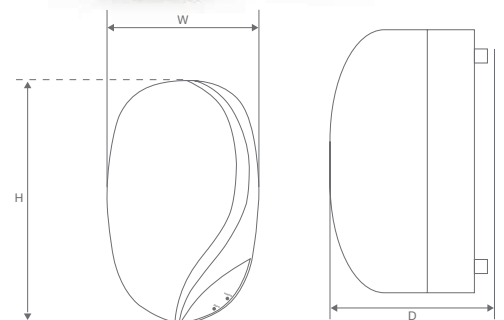

Recommended for: Kitchen / Bucket Baths