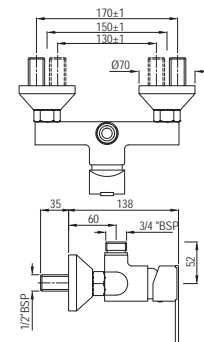

FON-40147

Single Lever Exposed Shower Mixer With Provision For Connection to Exposed Shower Pipe (SHA-1211N) With Connecting Legs & Wall Flanges