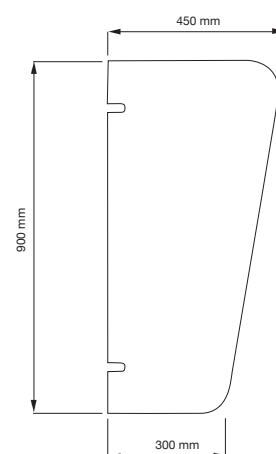

Model: 1810-UC / 1110-UC

Description: Curved shaped urinal partition with frosted glass

Finish: Chrome

Glass: 8mm / 10mm

8mm

Size: (in mm)

Height	Width

900	450

Code

JSE-CHR-810UC450X

10mm

Size: (in mm)

Height	Width

900	450

Code

JSE-CHR-110UC450X