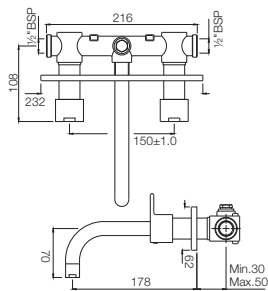

FUS-29433
Two Concealed Stop Cocks with Basin Spout (Composite One Piece Body)