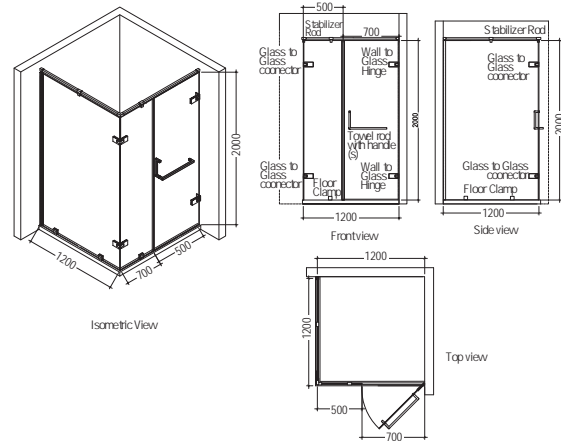

S820 W

Model: S820 W

Specifications: Wall to wall enclosure with one fixed glass and openable door fixed with wall with square hardware & profile

Glass: 8mm

Left Version

Height	Width	Code
2000	800-1200	JSE-CHR-S820W0812H20X
2000	1201-1600	JSE-CHR-S820W1216H20X
2000	1601-2000	JSE-CHR-S820W1620H20X

Version available in