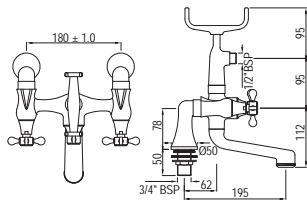

Quarter Turn | Kitchen

QQP-7271PM

Bath Tub Mixer (Exposed Straight Legs) with Telephone Shower Arrangement & Crutch (without Hand Shower and Hoses)