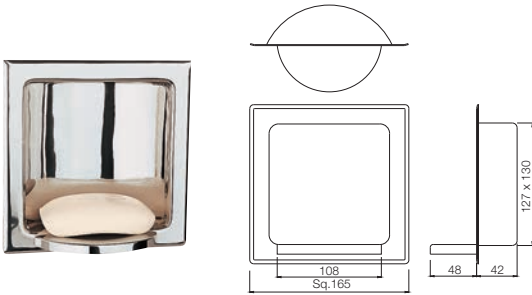

Bath Accessories

AHS-1531
Soap Dish Recessed Type (Stainless Steel)