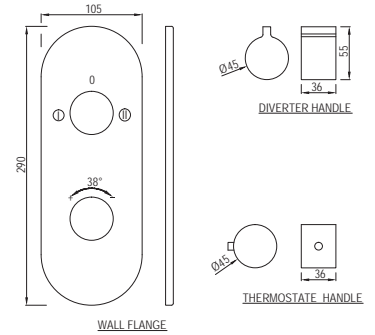

LAG-CHR-91681K

Aquamax exposed part kit of thermostatic shower mixer with 2-way diverter (compatible with ALD-681)