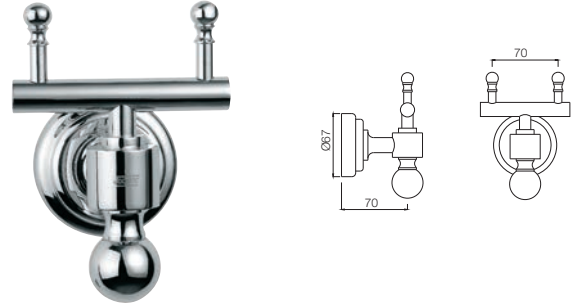

AQN-7761
Double Coat Hook