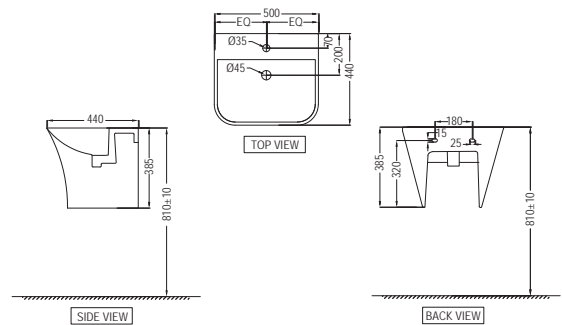

Aria

ARS-WHT-39901
Table Top Basin,
Size: 420x420x135 mm

ARS-WHT-39903
Table Top Basin,
Size: 700x435x135 mm

ARS-WHT-39601
Counter Top Basin,
Size: 635x415x190 mm

ARS-WHT-39803
Wall Hung Integrated Basin
With Fixing Accessories,
Size: 500x440x385 mm