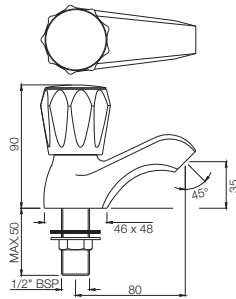

CON-011KN

Pillar Cock