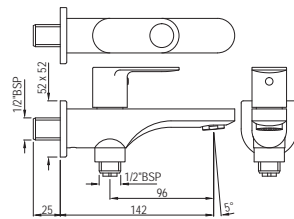

ORP-10041PM
2 Way Bib Cock with Wall Flange