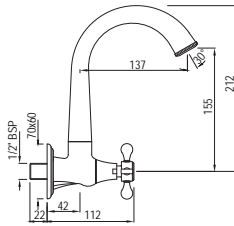

QQP-7347PM

Sink Cock with Regular Swinging Spout (Wall Mounted Model) with Wall Flange