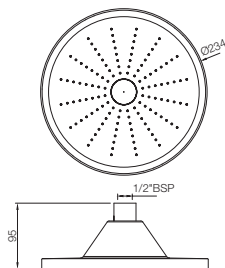

OHS-1741
LED Overhead Shower 234mm dia Round Shape Single Flow (ABS Body Chrome Plated With Gray Face Plate) With Rubit Cleaning System