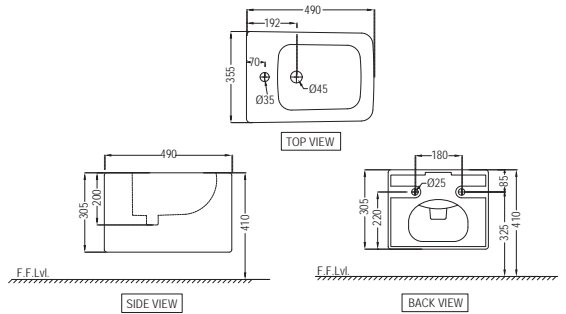

BI
KUS-WHT-35153
Wall Hung Bidet with Blind Installation,
Size: 355x490x305 mm