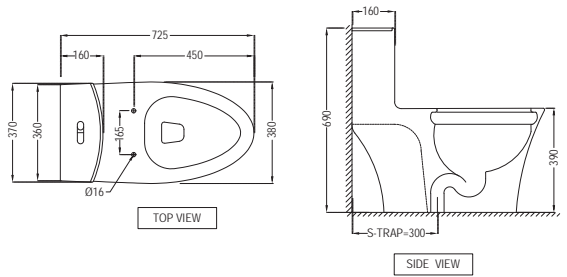

ONS-WHT-10853S300UFSM
Rimless Single Piece WC with UF soft close slim seat cover, Hinges, Fixing Accessories, Accessories Set and Cistern Fittings, Size: 385x720x715 mm, S Trap - 300 mm