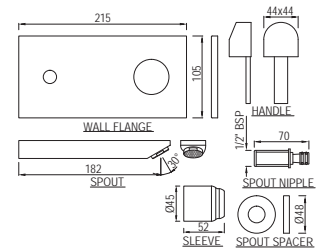

DRC-37233NK

Exposed Part Kit of Single Lever Basin Mixer Wall Mounted Consisting of Operating Lever, Cartridge Sleeve, Wall Flange, Nipple & Spout (Compatible with ALD-233N & ALD-235N)