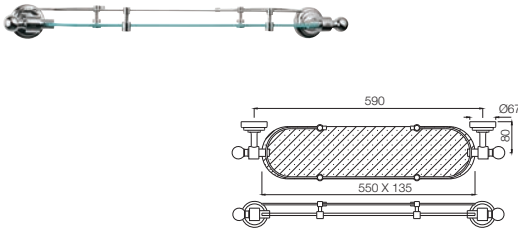

AQN-7771
Glass Shelf 550mm long