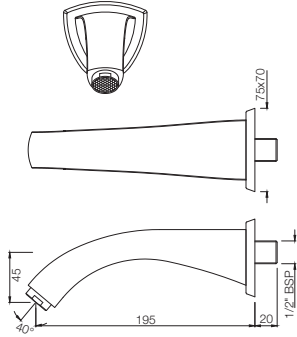

Concealed Flush Valve Complete with 32mm Size Control Cock & 300mm Long Operating lever

Bathtub Spouts

Form Meets Functionality.

Bathtub Spouts

Arc

SPJ-87429
Bath Tub Spout with Wall Flange

SPJ-87463
Bath Tub Spout with Button attachment for Hand Shower with Wall Flange