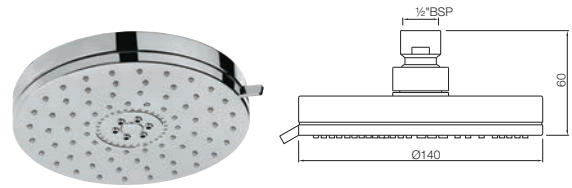

Overhead Shower ø105mm Round Shape Multi Flow with Air Effect (ABS Body & Face Plate Chrome Plated) with Rubit Cleaning System

OHS-1757

Overhead Shower ø140mm Round Shape Single Flow with Air Effect (ABS Body & Face Plate Chrome Plated) with Rubit Cleaning System