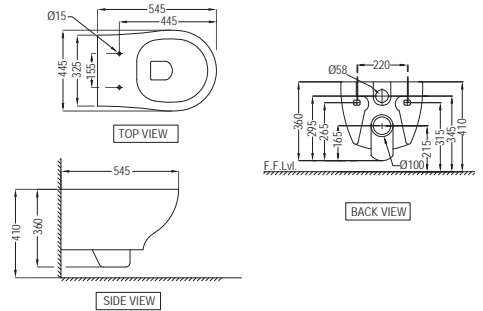

CNS-WHT-813
 Wall Hung Basin with
 fixing accessories,
 Size : 420x420x155 mm

Continental

CNS-WHT-961SPP

Wall Hung-WC with PP soft close seat cover, Hinges, Accessories Set,
Size: 365x545x360 mm

CNS-WHT-959SPP