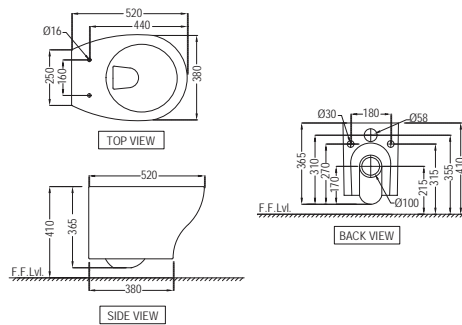

Arc

ACS-WHT-87901
Table Top Basin,
Size : 575x430x175 mm

ACS-WHT-87801
Wall Hung Basin
With Fixing Accessories,
Size : 650x480x340 mm

NEW

ACS-WHT-87701
Under Counter Basin With
Fixing Accessories,
Size: 640x490x155 mm