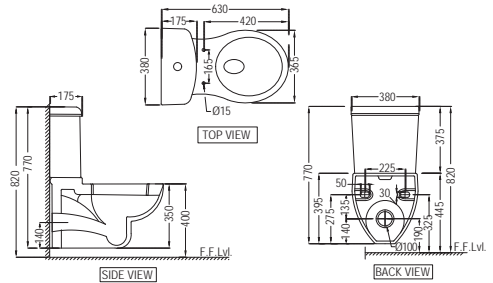

CNS-WHT-353SPPZ
Bowl with cistern for Extended
Wall hung-WC with PP soft
close seat cover, Hinges, Fixing
Accessories and Accessories set,
Size: 380x630x770 mm

CNS-WHT-751P180SPPZ
Bowl with cistern for Coupled
WC with PP soft close seat
cover, Hinges, Accessories and
Fixing Accessories,
Size: 410x660x810 mm,
P Trap-180mm