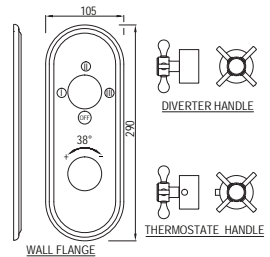

Thermostatic Shower Mixer

QQP-7683KPM

Aquamax Exposed Part Kit of Thermostatic Shower Mixer with 3-way diverter (Compatible with ALD-683)