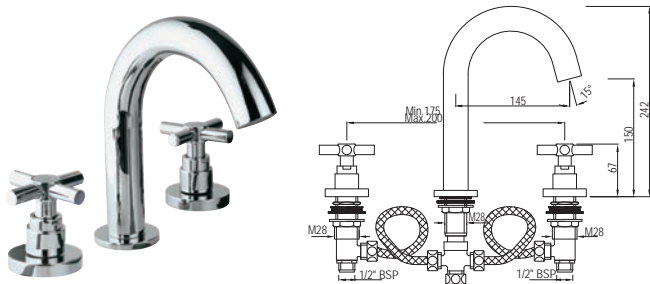

SOL-6095

Bath Tub Filler Consisting of 2 Control Cocks and One Spout, 20mm Cartridge Size