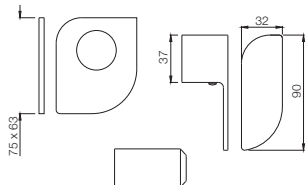

Alive

ALI-85083K

Exposed Part Kit of Concealed Stop Cock & Flush Cock with Fitting Sleeve, Operating Lever & Adjustable Wall Flange with Seal (compatible with ALD-083, ALD-089 & ALD-081)