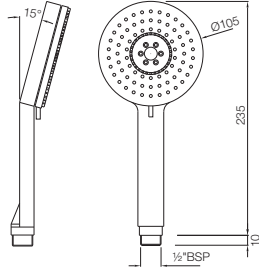

Hand Showers

HSH-1717

Hand Shower ø105mm Round Shape Single Flow with Air Effect (ABS Body & Face Plate Chrome Plated) with Rubit Cleaning System

Showers | Air Showers

Hand Showers

HSH-1721

Hand Shower ø105mm Round Shape Multi Flow with Air Effect (ABS Body & Face Plate Chrome Plated) with Rubit Cleaning System