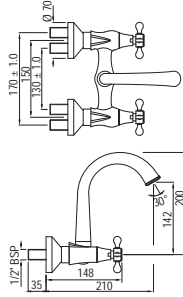

Queen's Prime

Quarter Turn | Kitchen

QQP-7307PM

Sink Mixer with Short Swinging Spout (Wall Mounted Model) with Connecting Legs & Wall Flanges