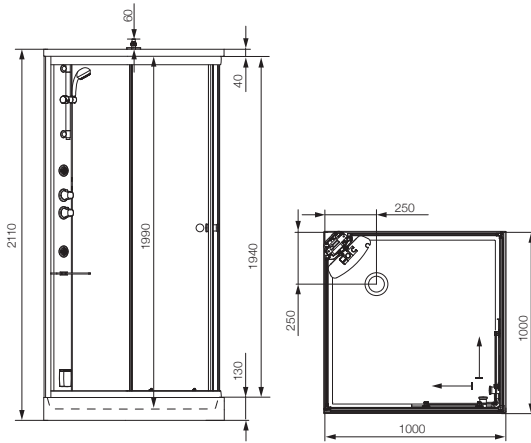

Features:

- Square version shower, steam
- Self standing Box (corner /wall)
- Shower tray and roof with integrated showerhead 300 mm
- Aluminum shower column with 2 integrated round Jets
- Shower Rail
- Thermostatic mixer with diverter
- Hand shower and shelf
- Chromotherapy
- Bluetooth music system
- Sliding door shower enclosure
- Tempered glass 5 mm
- Steam function 2.7 kw
- Aroma therapy