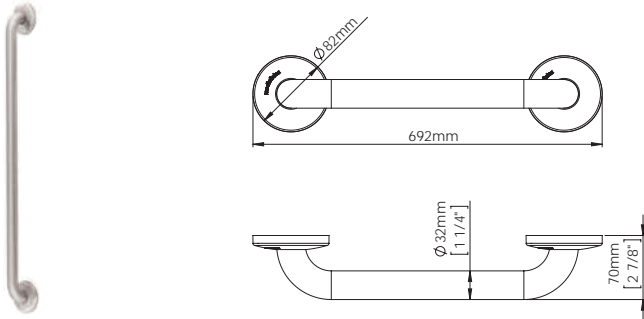

PTD-SAP-DT0106CS

capacity: 400-600 C/Z towels
material: AISI 304 stainless steel
finish: satin

Accessories (For Disabled-Friendly Bathrooms)

Stainless Steel

WAC-SAP-BR0600CS
Grab Bar 692 mm Long, Satin

WAC-SAP-BG0800CS
Grab Bar Vertical Swing, Satin