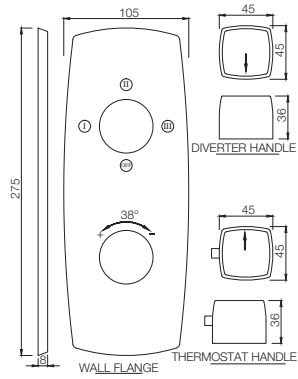

Quarter Turn | Basin

ARC-87683K

Aquamax Exposed Part Kit of Thermostatic Shower Mixer with 3-way diverter (Suitable for ALD-683)