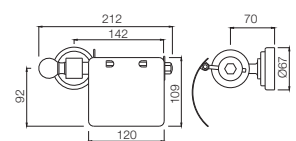

AQN-7753
Toilet Roll Holder with Flap