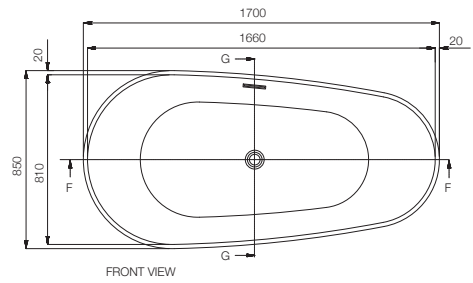

Free standing bathtub

Lucite acrylic sheet

Overflow & drain

FRONT VIEW

Cross Section F-F

Cross Section G-G

Julia 1715 x 795 x 400/560* mm

Disclaimer: Pictures shown are for illustration purposes only