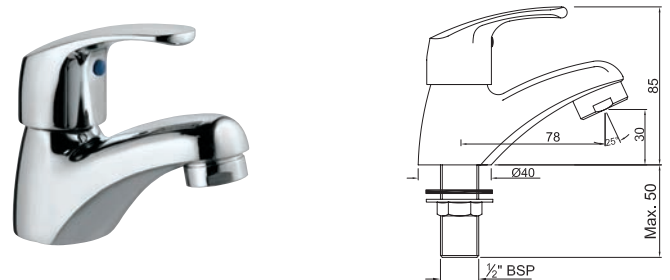

EKO-33011

Pillar Cock