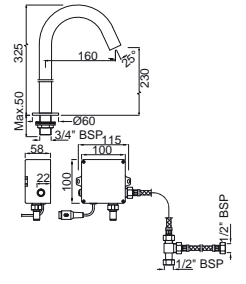

SNR-CHR-51449PK

Blush Tall Boy Deck Mounted Sensor faucet with Control Box & Pre-mixed Water Supply Kit (Battery Operated)