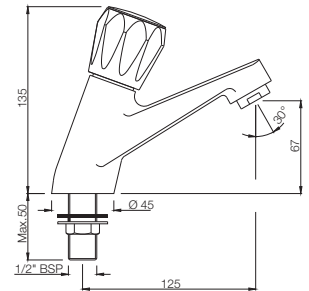

CON-021KN

Pillar Cock Long Neck with Aerator