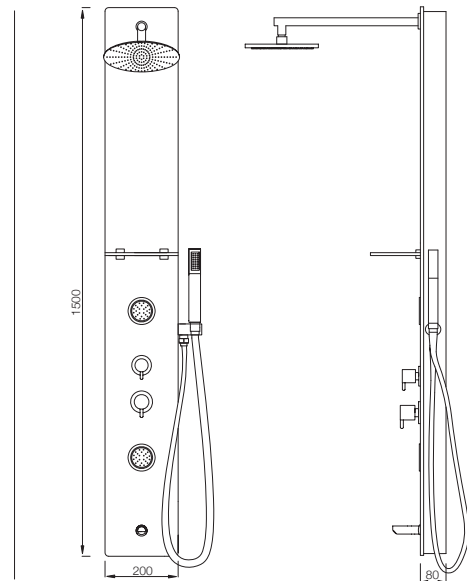

JPL-WHT-G0843JAX

Specifications

White tempered glass body

2 ABS body massage jet

Hand shower with flexible hose

Brass Spout

Minimum water pressure required 2 bar

Shelf