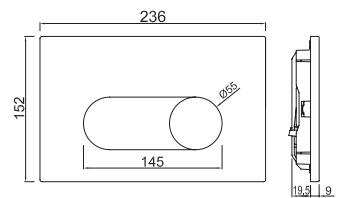

JCP-CHR-102415
Control Plate Ornamix Prime