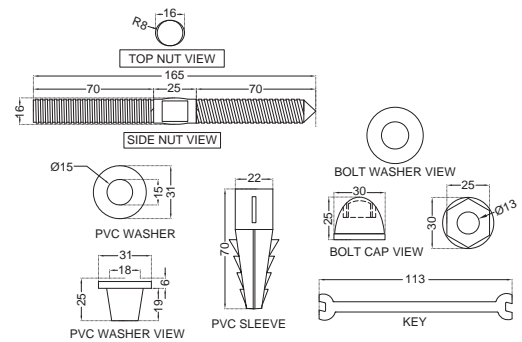

URS-WHT-13263
 Urinal with Fixing
 Accessories,
 Size: 340x325x650 mm

Accessories

ZPS-WHT-VB01
PVC Conversion Bend - P to S Trap

ZPS-SNS-RB01
Rack Bolt for WC
(Stainless Steel) Size: 16mm

ZPS-MST-RB02
Rack Bolt for WC
(Mild Steel) Size: 16mm