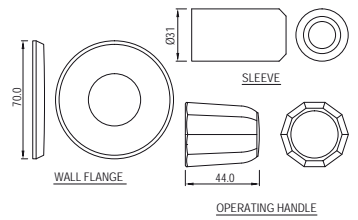

COP-083KPM
Exposed Part Kit of Concealed Stop Cock with Fitting Sleeve, Operating Lever & Adjustable Wall Flange with Seal (compatible with ALD-083 & ALD-089)