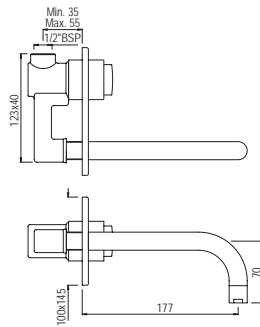

PRS-061
Pressmatic Wall Mounted Basin Tap (Auto Closing) with Wall Flange (Square)