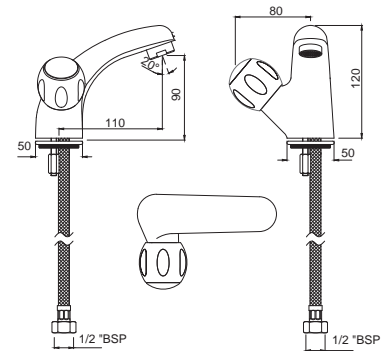

CQT-23021B

Pillar Cock Long Neck with 450mm Long Braided Hose

CQT-23123

Swan Neck Tap with Left Hand Operating Knob

Quarter Turn | Bath & Shower

CQT-23127

Swan Neck Tap with Right Hand Operating Knob

CQT-23219