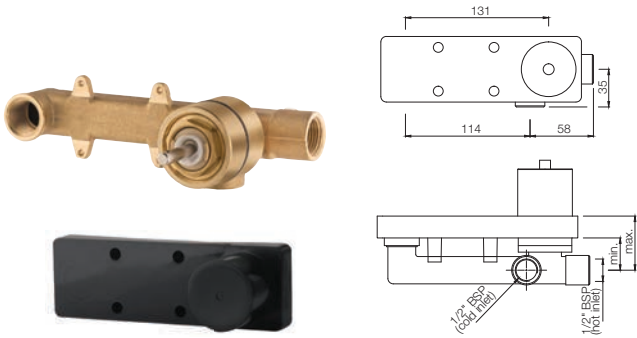

ARC-87233C

Concealed Body for Joystick Basin Mixer Wall Mounted without Exposed Parts