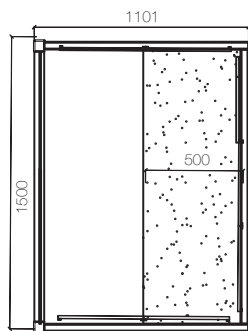

Kayair 1500 x 1100 x 2100 mm (3 Persons)

JSA-NAW-MD3150IH

Specifications

Wood finish hemlock

Tempered glass

Bluetooth music system

Comfortable seat

Chromotherapy

Aromatic oil container

Carbon Pad

Wooden door handle