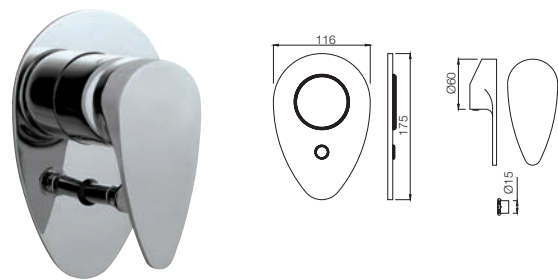

VGP-81193K

Single Lever 3-inlet Diverter Exposed parts kit Consisting of Operating Lever, Wall Flange & Button Only (Suitable For Item ALD-193)