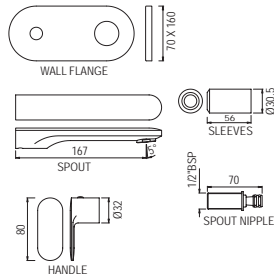

OPP-15441KPM
Exposed Part Kit of Single Concealed Stop Cock Consisting of Operating Lever, Cartridge Sleeve, Wall Flange (with Seals) & Basin Spout (Compatible with ALD-441)