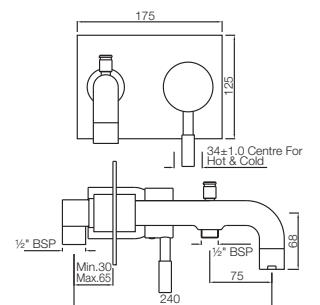

SOL-6137

Single Lever High Flow Bath & Shower Mixer (Concealed Body) Wall Mounted Model with Button Spout (Composite One Piece Body)