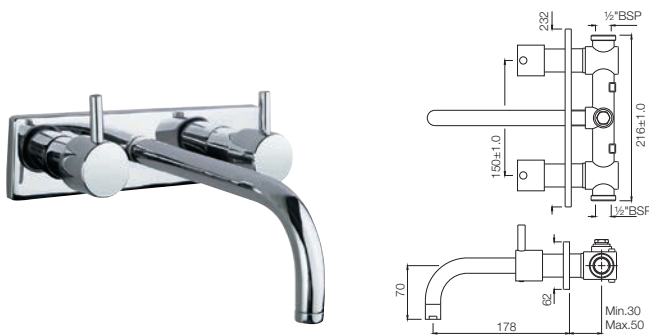

Florentine

FLR-5191N
3-Hole Basin Mixer with Popup Waste System, 20mm Cartridge Size

FLR-5011N
Pillar Cock

FLR-5021M
Pillar Cock with Extension Body

FLR-5015
Pillar Cock with Lift Type Operating Knob & Base Flange