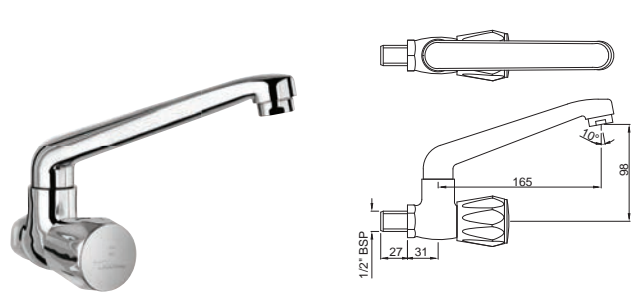

CON-347KNM

Sink Cock with Swinging Spout (Wall Mounted Model)