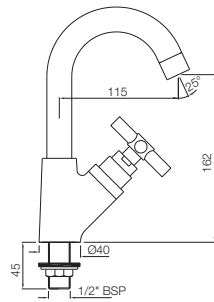

Quarter Turn | Taps

SOL-6359
Sink Cock (Table Mounted) with Angular Knob

SOL-6037
Bib Cock (Angular Shape) With Wall Flange

SOL-6047
Bib Cock (Straight Line Model) With Wall Flange

SOL-6041
2 Way Bib Cock with Wall Flange