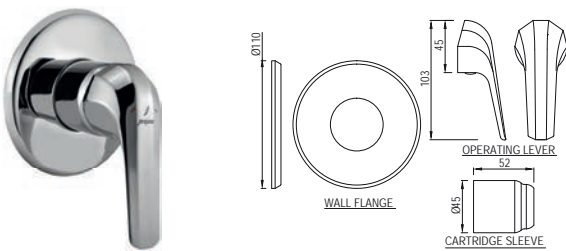

COP-227KPM

Single Lever Exposed Parts Kit of Deusch Mixer Consisting of Operating Lever, Cartridge Sleeve & Wall Flange with Seals (Compatible with ALD-227 & ALD-229)