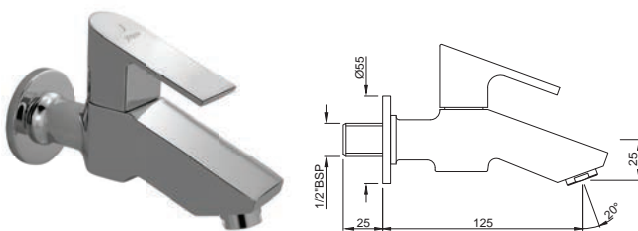

Quarter Turn | Taps

LYR-38037

Bib Cock with Wall Flange