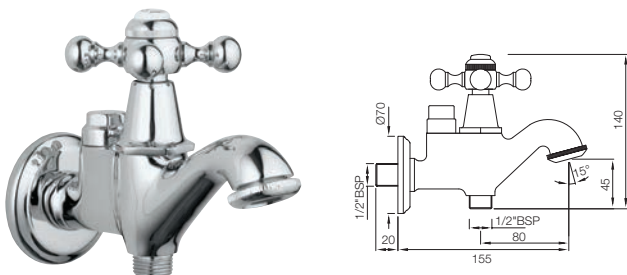

QQT-7041

2-Way Bib Cock with Wall Flange