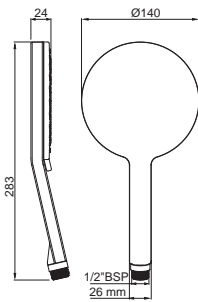

HSH -1729

Hand Shower ø140mm Round Shape Multi Flow with Air Effect (ABS Body & Face Plate Chrome Plated) with Rubit Cleaning System