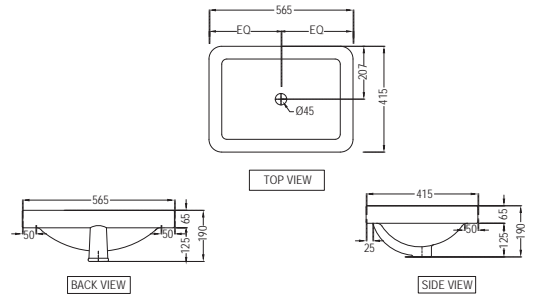

FLS-WHT-5701
Under counter Basin with Fixing
Accessories,
Size: 560x430x195mm,
Shape : Oval