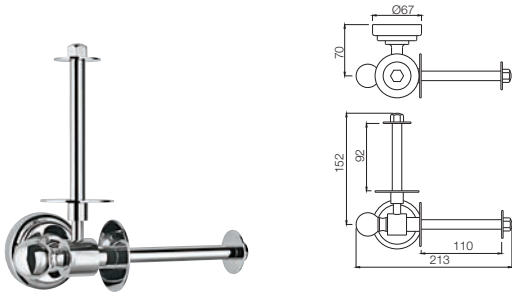

Bath Accessories

AQN-7755
Toilet Roll Holder Twin Type