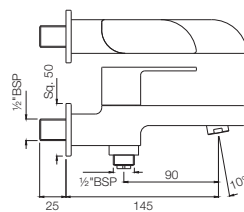

ALI-85041
2 Way Bib Cock with Wall Flange