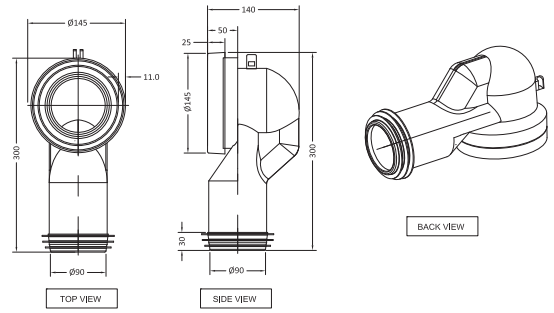

ZPS-WHT-VB01
PVC Conversion Bend - P to S Trap

ZPS-SNS-RB01
Rack Bolt for WC
(Stainless Steel) Size: 16mm