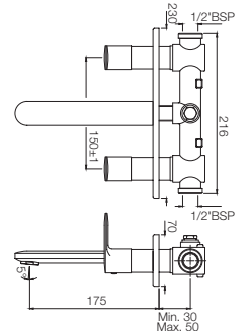

Single Lever | Kitchen

OPP-15173BPM

Single Lever Sink Mixer with Swinging Spout (Table Mounted) with 450mm Long Braided Hoses

Quarter Turn | Basin

OPP-15001PM

Pillar Cock
Flow rate: 16.79 l/min*

Opal Prime

OPP-15021PM
Pillar Cock with 200mm Extension Body