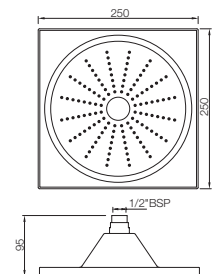

OHS-1743
LED Overhead Shower 250X250mm Square Shape Single Flow (ABS Body Chrome Plated With Gray Face Plate) With Rubit Cleaning System