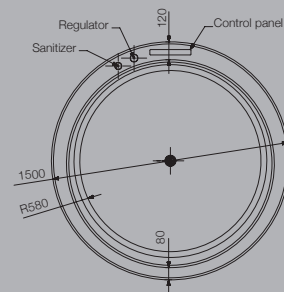

FONTE - R 1500 X 1500 X 470 mm

JWP-WHT-POINT150WX (Water System)

Specifications

PMMA Sheet

PU Green Reinforcement

SS Frame

Level Sensor

Safety Vacuum Breaker

Keypad control

Overflow with drain & filler

Water Pump 1.4 HP

Slim water Jets 8

Air Regulator

Disinfection

Chromotherapy