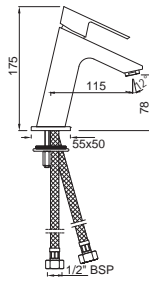

Lyric

Single Lever | Basin

LYR-38001B

Single Lever Basin Mixer without Popup Waste with 450mm Long Braided Hoses
Also available

LYR-38051B

Single Lever Basin Mixer with Popup Waste and 450mm Long Braided Hoses