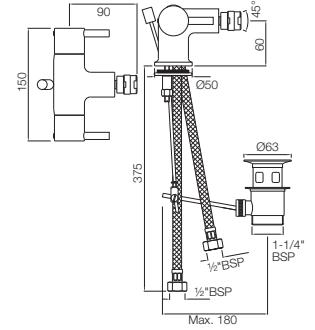

Florentine

FLR-5095N

Bath Tub Filler Consisting of 2 Control Cocks and one Spout, 20mm Cartridge Size

Quarter Turn | Bidet

FLR-5613NB

1-Hole Bidet Mixer with Popup Waste System with 375mm Long Braided Hoses