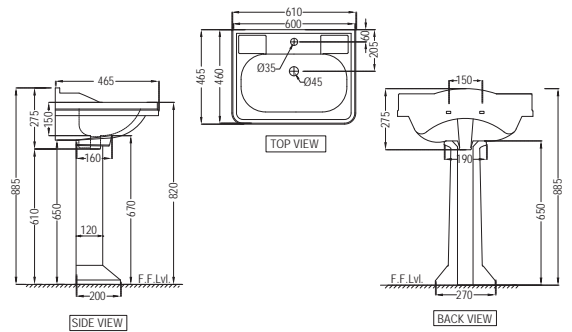

TOP VIEW

FRONT VIEW

Queen's Prime

Queen's Prime

QPS-WHT-7901PM
Table Top Basin,
Size: 600x460x195 mm

QPS-WHT-7803PM
Wall Hung Basin With
Fixing Accessories,
Size: 610x465x275 mm
QPS-WHT-7303PM
Full Pedestal For
QPS-WHT-7803PM