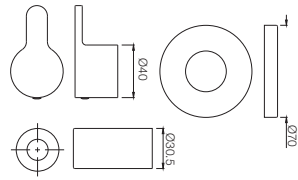

Fusion

FUS-29083K

Exposed Part Kit of Concealed Stop Cock & Flush Cock with Fitting Sleeve, Operating Lever & Adjustable Wall Flange with Seal (compatible with ALD-083, ALD-089 & ALD-081)