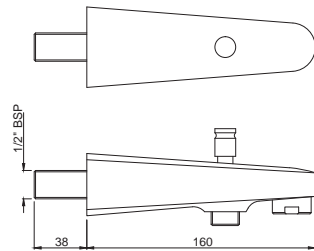

Bathtub Spout Heavy Casted Body with Button Attachment for Hand Shower

Bathtub Spouts

Continental

SPJ-429
Bathtub Spout with Wall Flange

SPJ-433
Bathtub Spout 235mm Long with Wall Flange

Continental

SPJ-463
Bathtub Spout with Button Attachment for Hand Shower