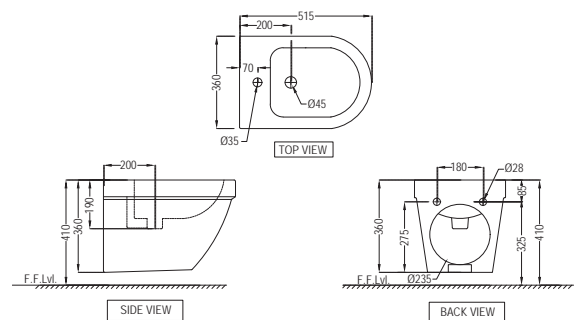

SLS-WHT-6153

Wall Hung Bidet with Blind Installation,

Size: 360x515x360 mm