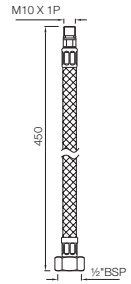

ALD-803AB

450mm Long Braided Hose with M10X1 Nipple, 15mm Nut, O-Ring & Rubber Washer (Suitable for Basin Mixers)
Also available

ALD-801B

600mm Long Braided Hose with M10X1 Nipple, 15mm Nut, O-Ring & Rubber Washer (Suitable for Tall Boy Basin Mixers)