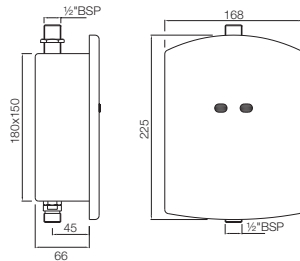

SNR-STL-51087

Sensor Concealed Type Flushing Valve for Urinal Complete Set with Installation Box with Control Cock (Battery Operated)