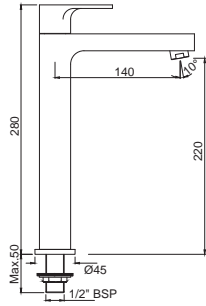

Vignette Prime

VGP-81021N

Pillar Cock with Extension Body