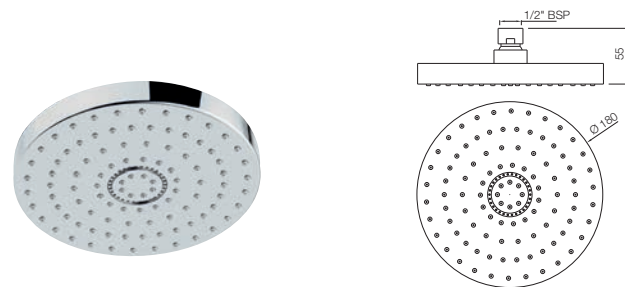

OHS-1755

Overhead Shower ø180mm Round Shape Single Flow with Air Effect (ABS Body & Face Plate Chrome Plated) with Rubit Cleaning System