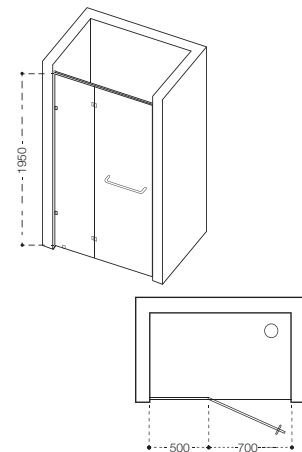

1820-G / 1120-G

Model: 1820-G / 1120-G

Description: Wall to wall shower enclosure with one fixed glass and openable door fixed on glass - 2 part enclosure

Finish: Chrome | Glass: 8mm / 10mm

8mm

Size: (in mm)

Height	Width	Code
1950	800 - 1200	JSE-CHR-820G8012H19X
1950	1201-1600	JSE-CHR-820G1216H19X
1950	1601-2000	JSE-CHR-820G1620H19X

10mm

Size: (in mm)

Height	Width	Code
1950	800 - 1200	JSE-CHR-120G8012H19X
1950	1201-1600	JSE-CHR-120G1216H19X
1950	1601 - 2000	JSE-CHR-120G1618H19X

Version available in