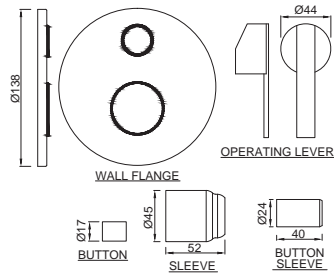

Fonte

FON-40149

Single Lever Exposed Shower Mixer for Connection to Hand Shower with Connecting Legs & Wall Flanges

FON-40227K

Single Lever Exposed Parts Kit of Deusch Mixer Consisting of Operating Lever, Crtridge Sleeve, Wall Flange (with Seals), (Compatible with ALD-227 & ALD-229)