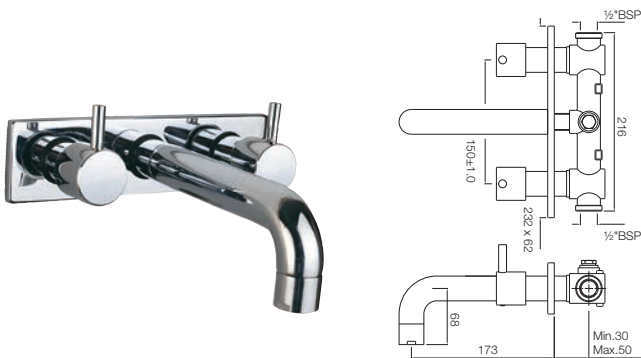

FLR-5435N

Two Concealed Stop Cocks with Bath Spout (Composite one piece body)