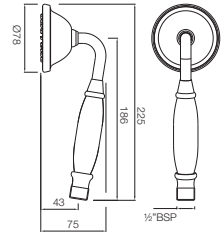

HSH-9537N

Victorian Hand Shower Head Round (Bell Type) Single Flow (Brass Chrome Plated) with Rubit Cleaning System