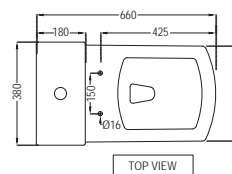

LYS-WHT-38201

Cistern with cistern fittings for 38751P180UFSM & 38751S250UFSM

TOP VIEW