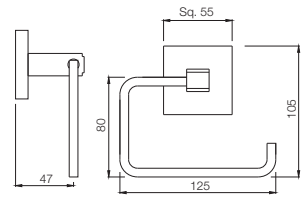

AKP-35751P
Toilet Roll Holder