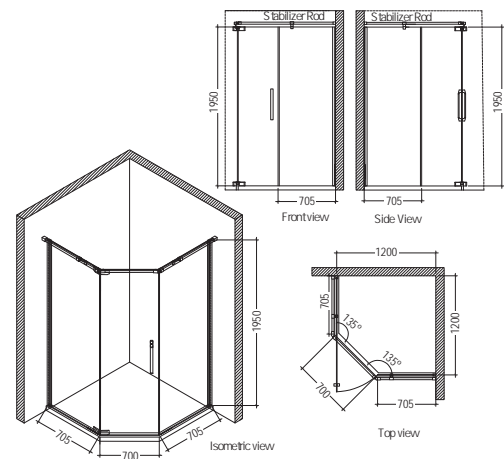

Version available in

Tempered Glass

Ready to fit