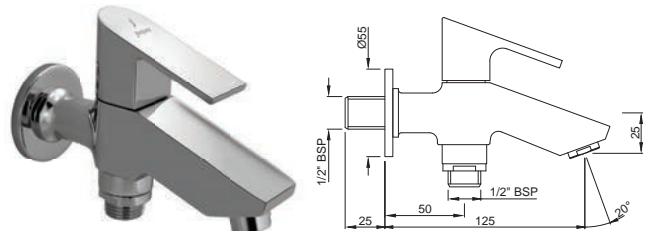

LYR-38347S

Sink Cock with Regular Swinging Spout (Wall Mounted Model) With Wall Flange

Quarter Turn | Taps

LYR-38037

Bib Cock with Wall Flange

LYR-38041

Two Way Bib Cock with Wall Flange

Lyric