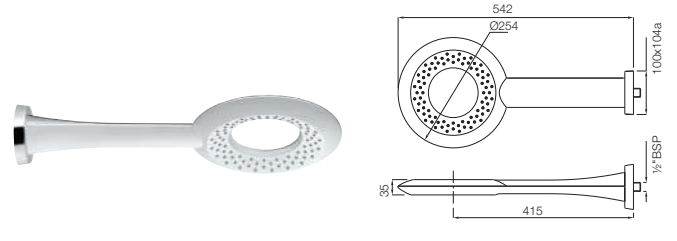

OHS-BLM-1763

LED Overhead Shower ϕ 180mm Circular Shape Single Flow (ABS Body with Face Plate Black Matt) with Rubit Cleaning System

Showers | Rain Showers

Overhead Showers

OHS-1765

Overhead Shower \varnothing 250mm Round Shape Single Flow (ABS Body & Face Plate Chrome Plated) with Rubit Cleaning System