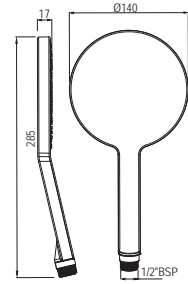

Hand Showers

HSH-1717

Hand Shower ø105mm Round Shape Single Flow with Air Effect (ABS Body & Face Plate Chrome Plated) with Rubit Cleaning System

Showers | Air Showers

Hand Showers

HSH-1721

Hand Shower ø105mm Round Shape Multi Flow with Air Effect (ABS Body & Face Plate Chrome Plated) with Rubit Cleaning System