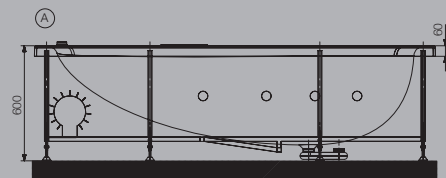

JWP-WHT-VGNT190WX (Water System)

Specifications

PMMA Sheet

PU Green Reinforcement

SS Frame

Level Sensor

Safety Vacuum Breaker

Keypad control

Overflow with drain & filler

Water Pump 1.4 HP

Slim water Jets 8

Back Jets-4

Air Regulator

Disinfection

Headrests

Chromotherapy

JWA-WHT-VGNTPPFX (Front Panel)

JWA-WHT-VGNTPSPX (Side Panel)