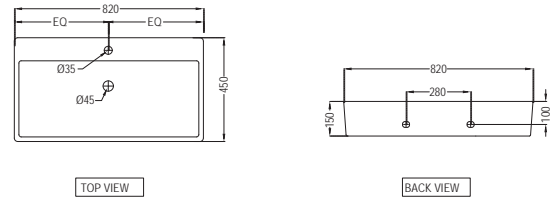

KUS-WHT-35601
Counter Top Basin,
Size : 500x435x180 mm