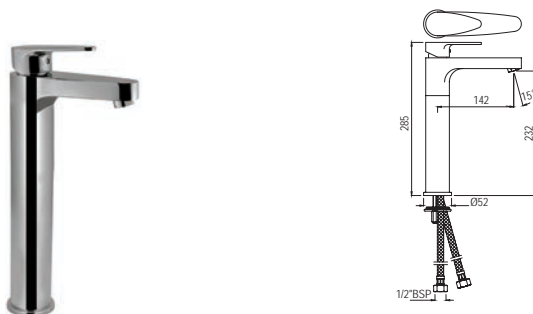

VGP-81005NB

Single Lever Tall Boy with 180mm Extension Body Fixed Spout without Popup Waste System with 600mm Long Braided Hoses