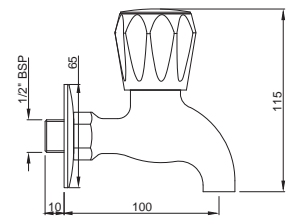

CON-047KN

Bib Cock with Wall Flange