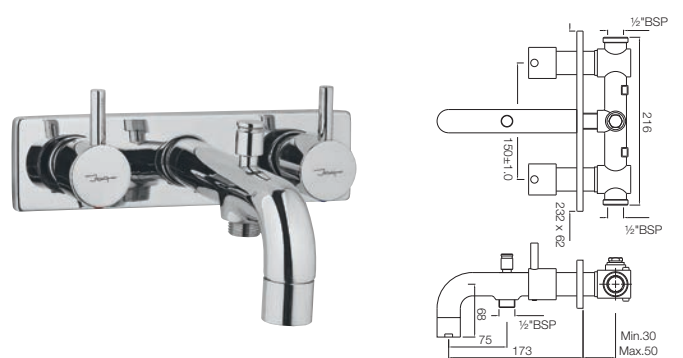

FLR-5437N

Two Concealed Stop Cocks with Bath Spout Button Attachment (Composite One Piece Body)