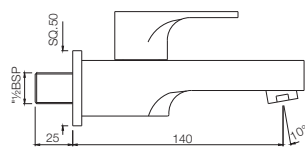

Quarter Turn | Taps

VGP-81037

Bib Cock with Wall Flange