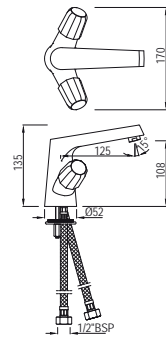

Quarter Turn | Basin

COP-167BPM

Central Hole Basin Mixer without Popup Waste System with 450mm Long Braided Hoses