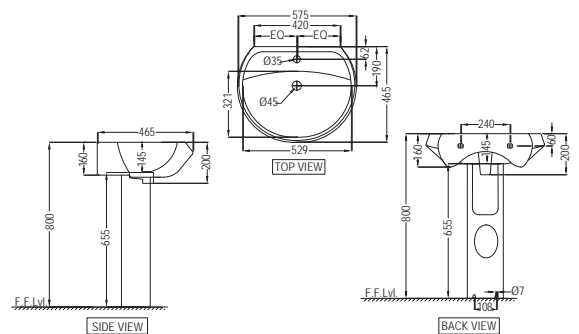

Solo

SLS-WHT-6901
Table Top Basin,
Size: 485x370x150 mm

NEW

SLS-WHT-6905
Thin Rim Table Top Basin,
Shape - Round,
Size: 360x360x120mm

SLS-WHT-6601
Counter Top Basin,
Size: 600x400x185mm

Full pedestal basin
SLS-WHT-6801
Wall Hung Basin with Fixing
Accessories,
Size: 575x465x200 mm
SLS-WHT-6301
Full pedestal for
SLS-WHT-6801