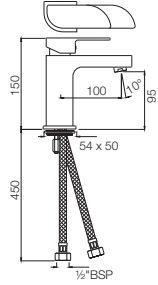

The finishes depicted here are only indicative and may differ from that on the actual product.

Alive

Single Lever | Basin

ALI-85011B

Single Lever Basin Mixer without Popup Waste System with 450mm Long Braided Hoses