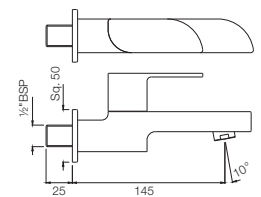

Alive

Quarter Turn | Basin

ALI-85001
Pillar Cock

Quarter Turn | Basin

ALI-85021
Pillar Cock with 135mm Extension Body

Quarter Turn | Taps

ALI-85441K
Exposed Part Kit of Single Concealed Stop Cock Consisting of Operating Lever, Cartridge Sleeve of Wall Flange (with Seals) & Basin Spout (Compatible with ALD-441)