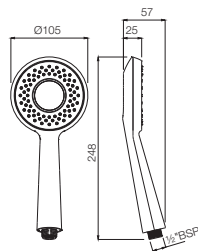

HSH-WHM-1715

Hand Shower ø105mm Round Shape Single Flow with Air Effect (ABS Body with Face Plate White Matt) with Rubit Cleaning System