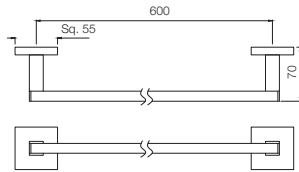

ACN-1177N
Shower Basket Small

Bath Accessories

ACN-1179N
Shower Basket Large

Kubix Prime

AKP-35701PS
Grab Bar 300mm Long, Stainless Steel

AKP-35711PS
Single Towel Rail 600mm Long, Stainless Steel

AKP-35715PS
Swivel Towel Holder Twin Type, Stainless Steel