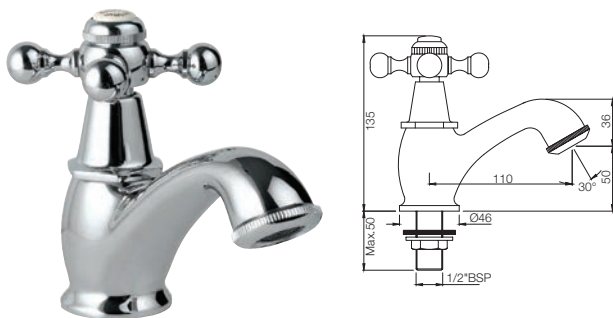

QQT-7011

Pillar Cock