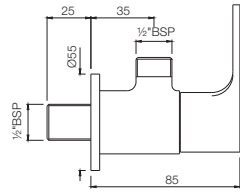

Vignette Prime

VGP-81053

Angular Stop Cock with Wall Flange