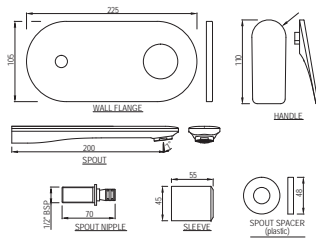

LAG-CHR-91233NK

Exposed part kit of single lever basin mixer wall mounted consisting of operating lever, cartridge sleeve, wall flange, nipple & spout (compatible with ALD-233N & ALD-235N)