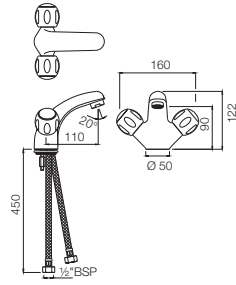

Clarion

Quarter Turn | Basin

CQT-23167B

Central Hole Basin Mixer without Popup Waste System with 450mm Long Braided Hoses

Also available

CQT-23169B

Central Hole Basin Mixer with Popup Waste System with 450mm Long Braided Hoses