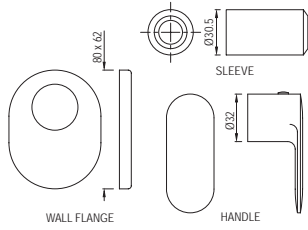

Opal Prime

OPP-15083KPM

Exposed Part Kit of Concealed Stop Cock & Flush Cock with Fitting Sleeve, Operating Lever & Adjustable Wall Flange with Seal (compatible with ALD-083, ALD-089 & ALD-081)