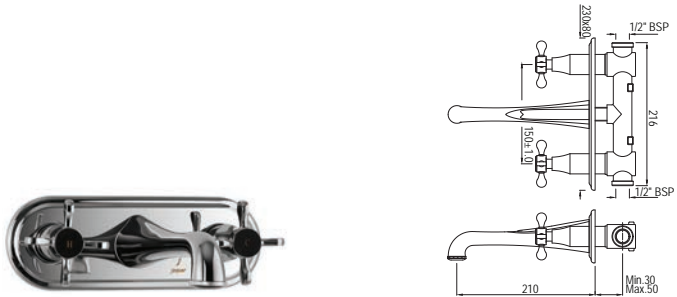

Quarter Turn | Bath & Shower

QQP-7433PM

Two Concealed Stop Cocks with Basin Spout (Composite One Piece Body)