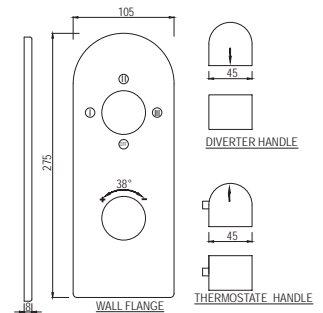

ARI-39683K

Aquamax Exposed Part Kit of Thermostatic Shower Mixer with 3-way diverter (Suitable for ALD-683)