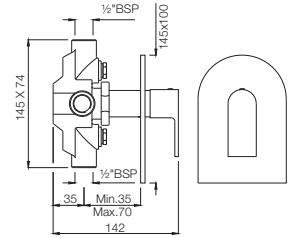

LYR-38421

4-Way Divertor for Concealed Fitting with Built-in Non-Return Valves with Divertor Handle