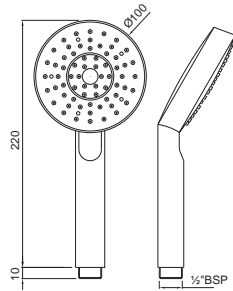

Showers | Multi-Function Showers

HSH-49537

Hand Shower 25x38mm Oval Shape Single Flow (ABS Body & Face Plate Chrome Plated) with Rubit Cleaning System

HSH-9537N

Victorian Hand Shower Head Round (Bell Type) Single Flow (Brass Chrome Plated) with Rubit Cleaning System