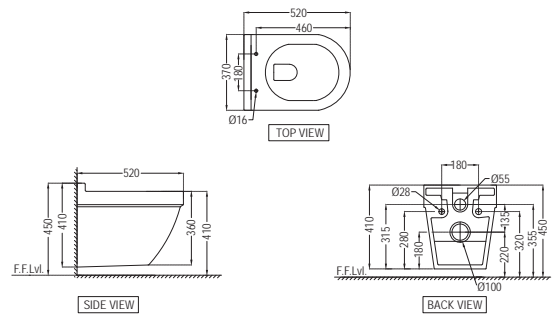

SOLO
Wall Hung WC (Black Matt)
SLS-BLM-6953BIUFSM
Rimless, Blind Installation Wall Hung WC with UF Soft Close Slim Seat Cover, Hinges, Fixing Accessories and Accessories Set
Size : 375x520x400 mm