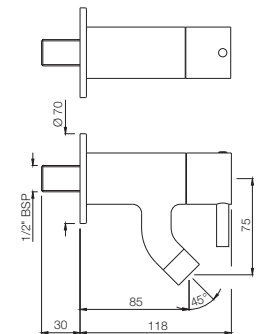

FLR-5037N

Bib Cock (Angular Shape) With Wall Flange