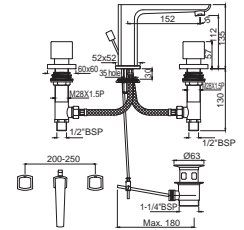

KUP-35191PM

3-Hole Basin Mixer with Popup Waste System, 15mm Cartridge Size