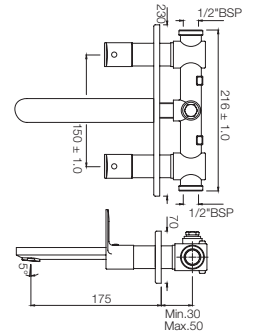

ORP-10433PM
Two Concealed Stop Cocks with Basin Spout
(Composite One Piece Body)

Quarter Turn | Taps