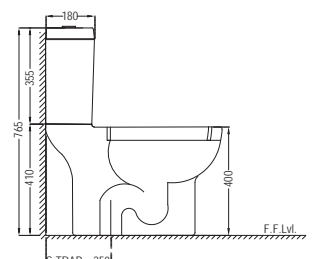

Lyric

LYS-WHT-38851S300UFSMN

Single piece-WC with UF Soft Close Slim Seat Cover, Fixing Accessories, Accessories set and Cistern Fittings,
Size: 370x670x720 mm,
S Trap-300mm

LYS-WHT-38851S220UFSMN

Single piece-WC with UF Soft Close Slim Seat Cover, Fixing Accessories, Accessories set and Cistern Fittings,
Size: 370x670x720 mm,
S Trap-220mm

TOP VIEW

LYS-WHT-38851P180UFSM

Single piece-WC with UF soft close slim seat cover, Hinges, Fixing Accessories, Accessories Set and Cistern fittings,
Size: 365x655x765 mm,
P Trap-180mm

Floor mounted coupled WC

LYS-WHT-38751S250UFSM

Bowl for Coupled WC with UF soft closeslim seat cover, Hinges, Fixing Accessories and Accessories Set,
Size: 380x660x765 mm,
S Trap-250mm

LYS-WHT-38201

Cistern with cistern fittings for 38751P180UFSM & 38751S250UFSM

SIDE VIEW