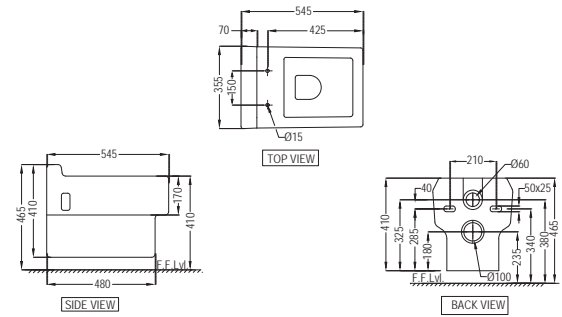

Half pedestal basin
FNS-WHT-40801
Wall Hung Basin
with Fixing Accessories,
Size: 610x480x185 mm
FNS-WHT-40305
Half pedestal with Fixing
Accessories
for FNS-WHT-40801

FNS-WHT-40951UF
Wall Hung WC with UF
close seat cover, Hinges,
Accessories Set, Size:
355x545x410 mm