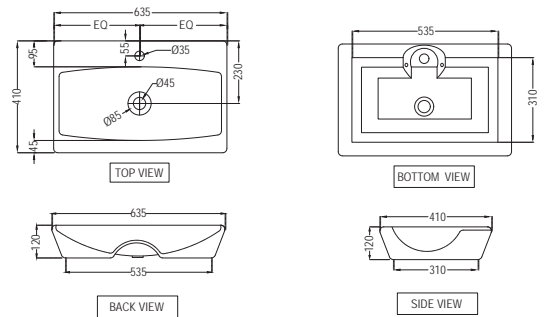

LYS-WHT-38801
Wall Hung Basin with Fixing
Accessories,
Size : 590x490x185 mm