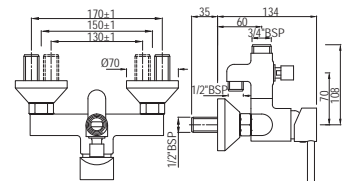

FLR-5145

Single Lever Exposed Shower Mixer With Provision For Connection to Exposed Shower Pipe (SHA-1211NH & SHA-1213) & Hand Shower With Connecting Legs & Wall Flanges