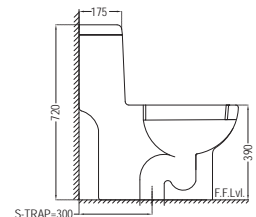

Lyric

LYS-WHT-38851S300UFSMN

Single piece-WC with UF Soft Close Slim Seat Cover, Fixing Accessories, Accessories set and Cistern Fittings,
Size: 370x670x720 mm,
S Trap-300mm

SIDE VIEW

LYS-WHT-38851S220UFSMN

Single piece-WC with UF Soft Close Slim Seat Cover, Fixing Accessories, Accessories set and Cistern Fittings,
Size: 370x670x720 mm,
S Trap-220mm

TOP VIEW

LYS-WHT-38851P180UFSM

Single piece-WC with UF soft close slim seat cover, Hinges, Fixing Accessories, Accessories Set and Cistern fittings,
Size: 365x655x765 mm,
P Trap-180mm

Floor mounted coupled WC

LYS-WHT-38751S250UFSM

Bowl for Coupled WC with UF soft closeslim seat cover, Hinges, Fixing Accessories and Accessories Set,
Size: 380x660x765 mm,
S Trap-250mm

LYS-WHT-38201

Cistern with cistern fittings for 38751P180UFSM & 38751S250UFSM