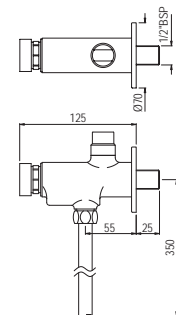

PRS-077
Urinal Valve Auto Closing System with Built-in Control Cock & Wall Flange