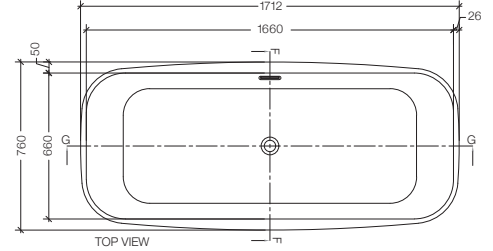

Saipan 1690 x 800 x 443/565 mm

Disclaimer: Pictures shown are for illustration purposes only

JBT-WHT-FSBT177544X: Free Standing Bathtub with Over Flow & Drain

Specifications

Free standing bathtub

Lucite acrylic sheet

Overflow & drain