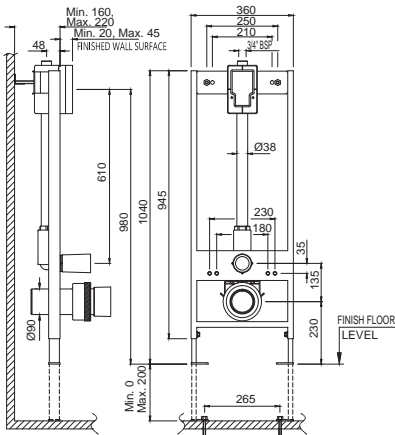

FLV-CHR-1075FP

i-Flush 20mm Concealed Body with Floor Mounting Frame, Installation Kit and "P-Type" Drain Pipe Connection Set for Wall Hung WC (without Exposed Actuation Plate Kit)