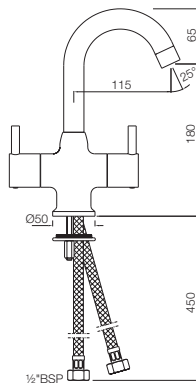

Quarter Turn | Basin

FLR-5167NB

Central Hole Basin Mixer with Regular Spout without Popup Waste System with 450mm Long Braided Hoses, 20mm Cartridge Size
Also available

FLR-5169NB

Central Hole Basin Mixer with Round Spout with Popup Waste System with 450mm Long Braided Hoses, 20mm Cartridge Size