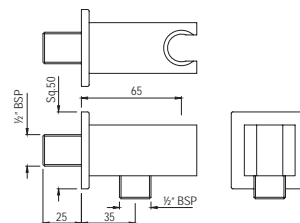

SHA-566S

Wall Outlet with Shower Hook in Square Shape