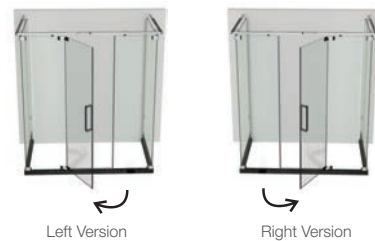

Version available in