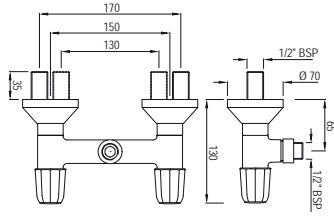

Continental Prime

Quarter Turn | Bath & Shower

COP-209PM

Shower Mixer for Shower Cubicles (Wall Mounted) with Connecting Legs & Flanges