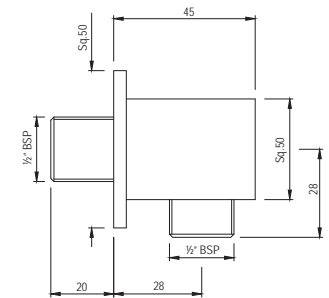

Wall Outlet

SHA-1195S

Wall Outlet 35X25X25mm Square Shape with 15mm Thread to Connect Hand Shower Pipe & Flange