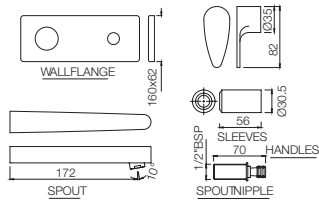

VGP-81001

Pillar Cock

Vignette Prime

VGP-81021N

Pillar Cock with Extension Body

VGP-81433

Two Concealed Stop Cocks with Basin Spout (Composite One Piece Body)

Quarter Turn | Basin