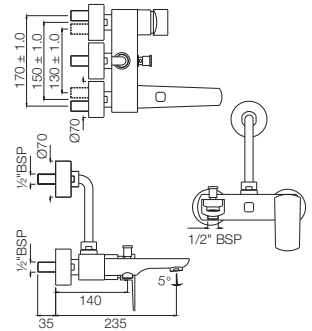

KUP-35125PM

Single Lever Wall Mixer 3-in-1 System with Provision for both Hand Shower and Overhead Shower Complete with 115mm Long Bend Pipe, Connecting Legs & Wall Flange (without Hand & Overhead Shower)