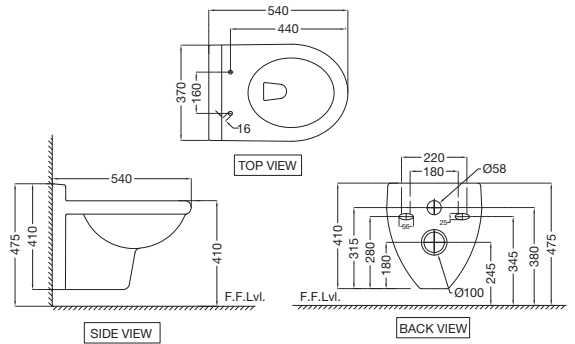

Wall Hung WC With UF Soft Close Seat Cover, Hinges, Accessories Set, Size: 370x540x410 mm

NEW

CNS-WHT-363SPPZ

Rimless Bowl With Cistern For Extended Wall Hung WC With PP Soft Close Seat Cover, Hinges, Dual Flush Cistern Fitting, Accessories Set, Size: 375x630x750 mm