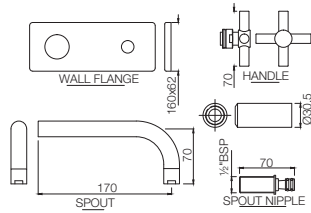

SOL-6441K

Exposed Part Kit of Single Concealed Stop Cock Consisting of Operating Lever, Cartridge Sleeve, Wall Flange (with Seals) & Basin Spout (Compatible with ALD-441)