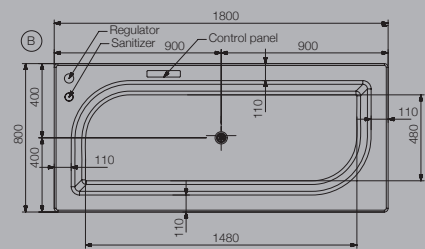

ALIVE 1800 X 800 X 470 mm

JWP-WHT-ALIVE180WX (Water System)

Specifications

PMMA Sheet

PU Green Reinforcement

SS Frame

Level Sensor

Safety Vacuum Breaker

Keypad control

Overflow with drain & filler

Water Pump 1.4 HP

Slim water Jets 8

Back Jets-4

Air Regulator

Disinfection

Headrests

Chromotherapy

JWA-WHT-FP180X (Front Panel)

JWA-WHT-SP80X (Side Panel)