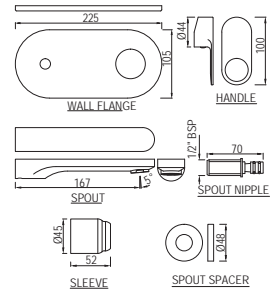

ORP-10233NKPM

Exposed Part Kit of Single Lever Basin Mixer Wall Mounted Consisting of Operating Lever, Cartridge Sleeve, Wall Flange, Nipple & Spout (Compatible with ALD-233N & ALD-235N)