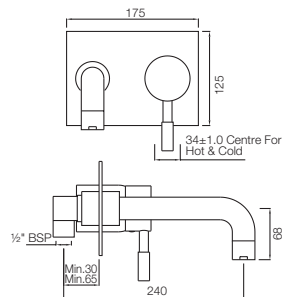

SOL-6135

Single Lever High Flow Bath Filler (Concealed Body) Wall Mounted Model with Bath Spout (Composite One Piece Body)