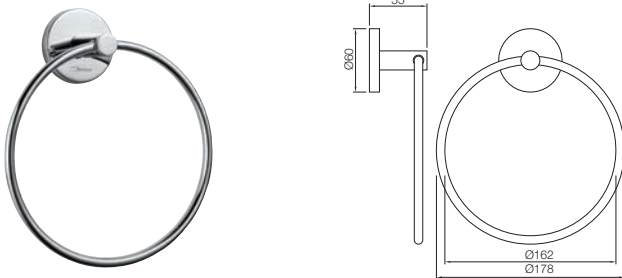

ACN-1121BN

Towel Ring Round with Round Flange