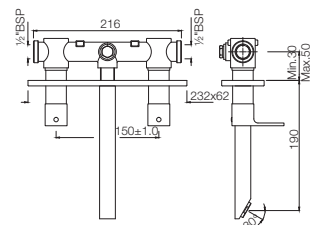

LYR-38173B

Single Lever Sink Mixer with Swinging Spout (Table Mounted) with 450mm Long Braided Hoses

LYR-38011

Pillar Cock

LYR-38021

Pillar Cock with 140mm Extension Body

LYR-38433

Two Concealed Stop Cocks with Basin Spout (Composite One Piece Body)