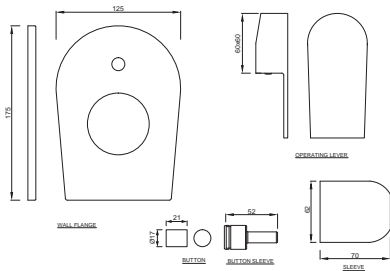

ARI-39079NK

Single Lever Exposed Parts Kit of Hi-flow Diverter Consisting of Operating Lever, Cartridge Sleeve, Wall Flange (with Seals), Button Assembly Sleeve & Button (Compatible with ALD-079N)