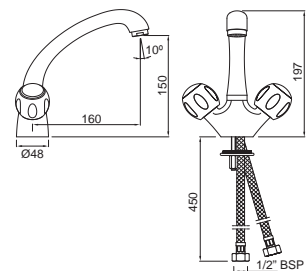

CQT-23309B

Sink Mixer with Swinging Spout (Table Mounted Model) with 450mm Long Braided Hoses