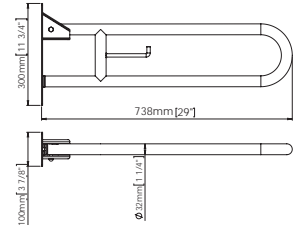

PTD-SAP-DT0106CS

capacity: 400-600 C/Z towels
material: AISI 304 stainless steel
finish: satin

Accessories (For Disabled-Friendly Bathrooms)

Stainless Steel

WAC-SAP-BR0600CS
Grab Bar 692 mm Long, Satin

WAC-SAP-BG0800CS
Grab Bar Vertical Swing, Satin