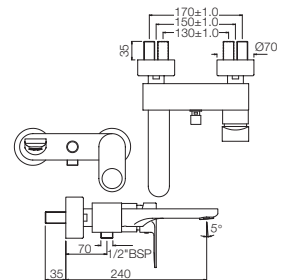

ORP-10119PM

Single Lever Wall Mixer with Provision of Hand Shower, but without Hand Shower