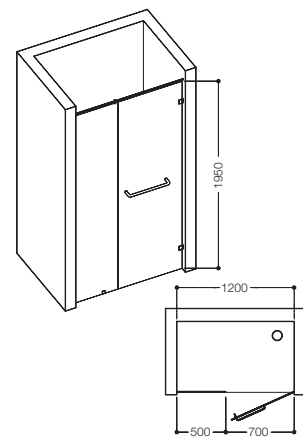

1820-W / 1120-W

Model: 1820-W / 1120-W

Description: Wall to wall shower enclosure with one fixed glass and one openable door fixed on wall - 2 parts

Finish: Chrome

Glass: 8mm / 10mm

8mm

Size: (in mm)

Height	Width	Code
1950	800 - 1200	JSE-CHR-820W0812H19X
1950	1201-1600	JSE-CHR-820W1216H19X
1950	1601 - 2000	JSE-CHR-820W1620H19X

10mm

Size: (in mm)

Height	Width	Code
1950	800 - 1200	JSE-CHR-120W0812H19X
1950	1201 - 1600	JSE-CHR-120W1216H19X
1950	1601 - 2000	JSE-CHR-120W1618H19X

Version available in

Tempered Glass