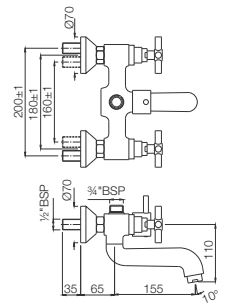

SOL-6217

Wall Mixer with Telephone Shower Arrangement, Connecting Legs & Wall Flanges but without Crutch & Telephone Shower