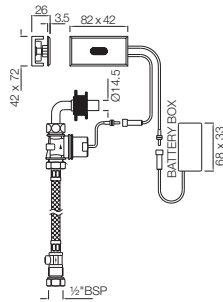

Urinals

SNR-CHR-51097

Sensor Flushing Valve for Urinal with Complete Kit (Battery Operated) (Suitable For Urinal URS-WHT-13255)