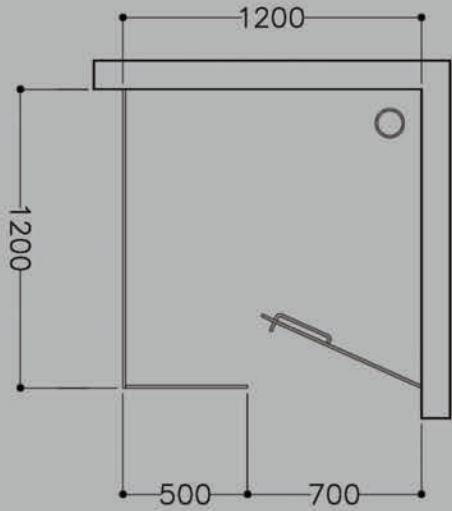

Bathroom Size - 8' x 6'
Model Used - 1840 W