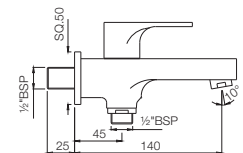

VGP-81041

2 Way Bib Cock with Wall Flange