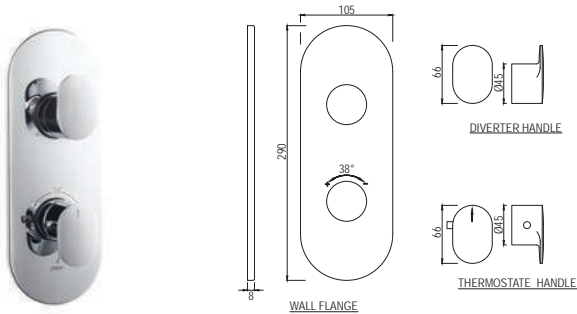

Thermostatic Mixers (Aquamax)

Opal Prime

OPP-15661KPM

Aquamax Exposed Part Kit of Thermostatic Shower Mixer (Suitable for ALD-661)