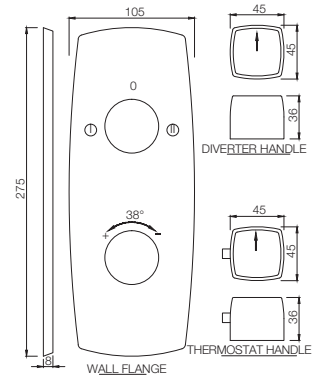

ARC-87065C

Concealed Body for Joystick Diverter 40mm Cartridge with Button Assembly, (Button On Top) But without Exposed Parts

Arc

Aquamax Thermostatic Mixer

ARC-87661K

Aquamax Exposed Part Kit of Thermostatic Shower Mixer (Suitable for ALD-661)