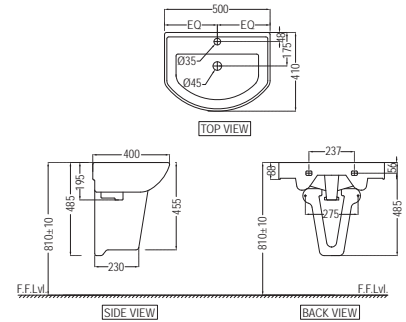

CNS-WHT-813
Wall Hung Basin with
fixing accessories,
Size : 420x420x155 mm