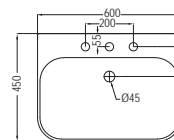

Laguna

LAS-WHT-91905

Table top basin,
Size:600x380x130mm,
Shape : Rectangular

TOP VIEW

FRONT VIEW

LAS-WHT-91931

Table top basin with
three tap hole,
Size: 600x450x175 mm

TOP VIEW