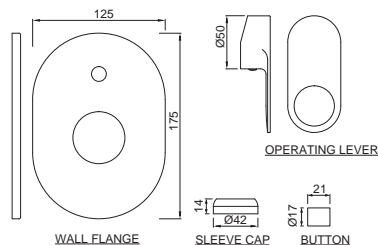

ORP-10065NKPM

Single Lever Exposed Parts Kit of Diverter Consisting of Operating Lever, Wall Flange (with Seals) & Button Only (Compatible with Item ALD-065N)