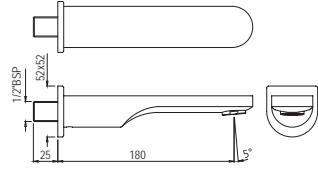

Bathtub Spouts

Ornamix Prime

SPJ-10429PM

Bathtub Spout with Wall Flange