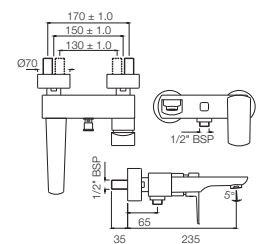

KUP-35119PM

Single Lever Wall Mixer with Provision of Hand Shower, But without Hand Shower