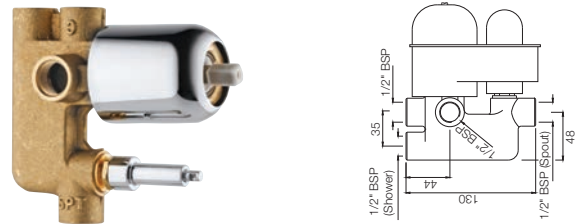

ALD-193

Concealed Body for 3-Inlet Single Lever Diverter with Button Assembly, Cartridge Sleeve But without Exposed Parts