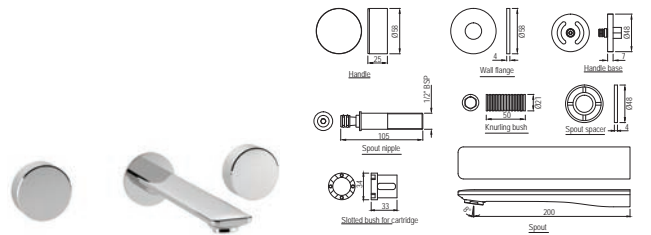

LAG-CHR-91423K

Exposed part kit of two concealed stop cocks with handles & basin spout with wall flange (Compatible with LAG-91423C)