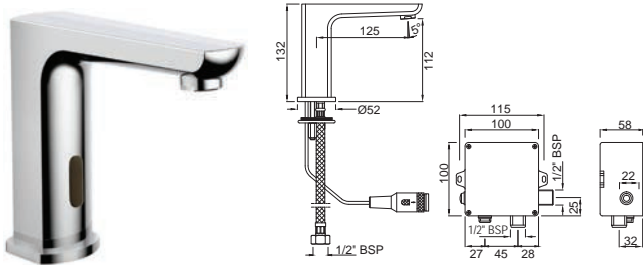

Sensor Faucets

Single Lever | Basin

SNR-35019PM

Kubix Prime Sensor Faucet for Wash Basin
(Battery Operated)
Flow rate: