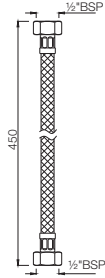

ALD-805B

450mm Long Braided Hose with Two 15mm Nuts & Rubber Washers without Nipple (Suitable for Geysers)