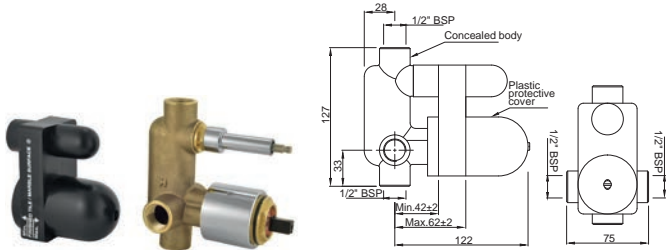

ALD-065N

Concealed Body for Single Lever Diverter 40mm Cartridge with Button Assembly, Cartridge Sleeve (Button On Top) But without Exposed Parts

ALD-075

Concealed Body for Single Lever Diverter 40mm Cartridge with Button Assembly, Cartridge Sleeve (Button on Bottom) But without Exposed Parts