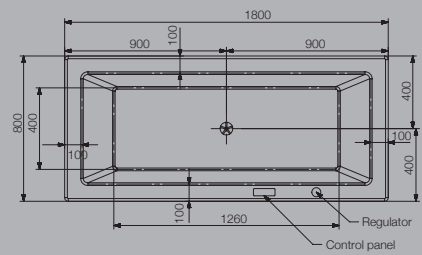

Back Jets-4

0.9 HP Air Blower

Air Jets 12

Air Regulator

Headrests

White Light

FONTE 1800 X 800 X 450 mm

JWP-WHT-FONTE180WX (Water System)