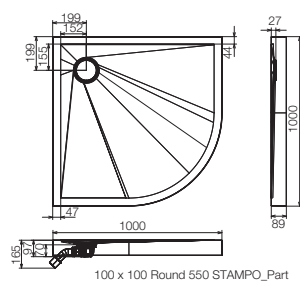

90 x 90 Round STAMPO_Part

JSE-WHT-STQD1212X

Shower Tray
1200mm X 1200mm Quadrant

100 x 100 Round 550 STAMPO_Part