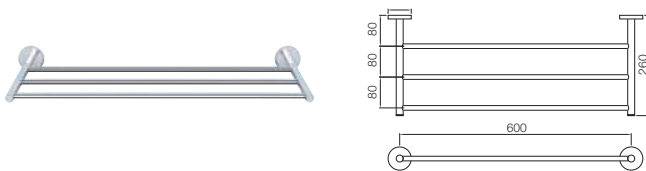

ACN-1161N
Double Coat Hook

ACN-1171N
Glass Shelf 600mm Long

ACN-1181S
Towel Rack 600mm Long with Lower Hangers, Stainless Steel

ACN-1181FS
Towel Rack 600mm Long without Hangers, Stainless Steel

ACN-1181FHS
Towel Rack 600mm Long without Lower Hangers but with 3 hooks, Stainless Steel