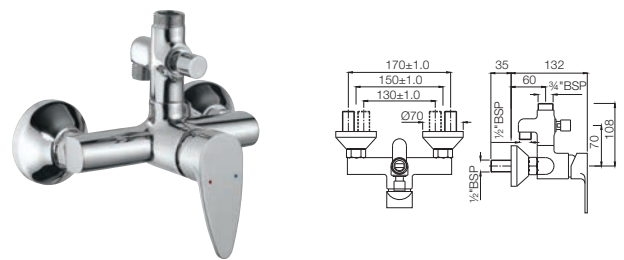

VGP-81145

Single Lever Exposed Shower Mixer With Provision For Connection to Exposed Shower Pipe (SHA-1211NH & SHA-1213) & Hand Shower With Connecting Legs & Wall Flanges