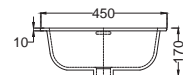

TOP VIEW

FRONT VIEW

Queen's Prime

Queen's Prime

QPS-WHT-7901PM
Table Top Basin,
Size: 600x460x195 mm

QPS-WHT-7803PM
Wall Hung Basin With
Fixing Accessories,
Size: 610x465x275 mm
QPS-WHT-7303PM
Full Pedestal For
QPS-WHT-7803PM