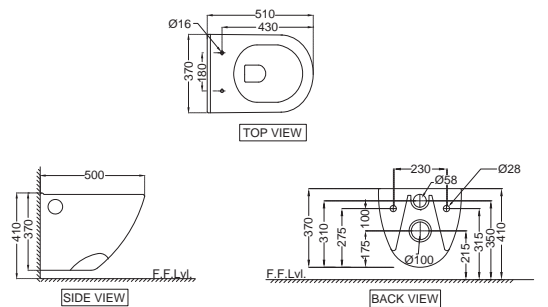

CNS-WHT-963SPP

Rimless Wall Hung WC With PP Soft Close Seat Cover, Hinges, Accessories Set,
Size : 380x515x360 mm