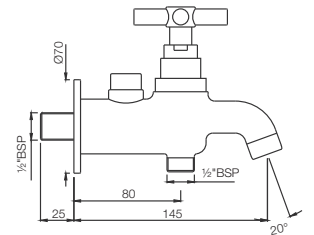

Quarter Turn | Taps

SOL-6359
Sink Cock (Table Mounted) with Angular Knob

SOL-6037
Bib Cock (Angular Shape) With Wall Flange

SOL-6047
Bib Cock (Straight Line Model) With Wall Flange

SOL-6041
2 Way Bib Cock with Wall Flange