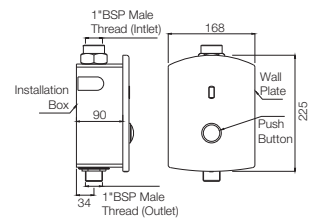

SNR-STL-51093N

Sensor Concealed Type Flushing Valve for Western Commode Complete Set with Provision for Manual Operation Also (Battery Operated)