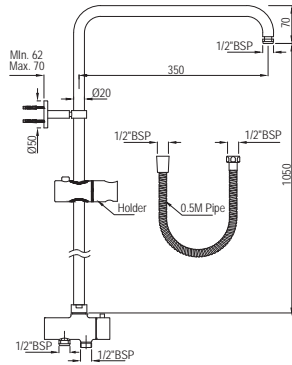

Showers | Accessories

Exposed Shower Pipes

SHA-1217NR

Exposed Shower Pipe with Provision for Simultaneous Working of Showers with Operating Diverter Knob, L-Type in Round Shape $\varnothing 20\text{mm}$, Size 1120X410mm with Sliding Holder for Hand Shower, Wall Bracket & 8mm dia, 0.5M Long Flexible Tube (for connection to Exposed Shower Mixer) Without Showers