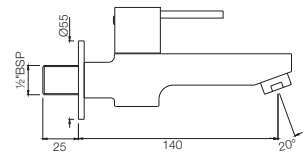

DRC-37037

Bib Cock with Wall Flange