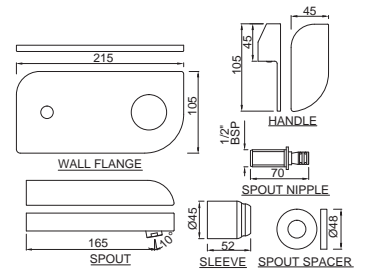

ALI-85233NK

Exposed Part Kit of Single Lever Basin Mixer Wall Mounted Consisting of Operating Lever, Cartridge Sleeve, Wall Flange, Nipple & Spout (Compatible with ALD-233N & ALD-235N)