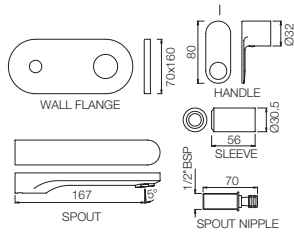

ORP-10441KPM
Exposed part kit of single concealed stop cock consisting of operating lever, cartridge sleeve of wall flange (with seals) and basin spout (compatible with ALD-441)