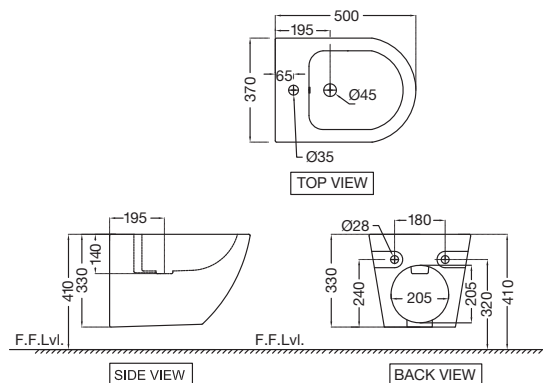

CNS-WHT-153

Blind Installation Wall Hung Bidet With Accessories Set, Size: 370x500x330 mm