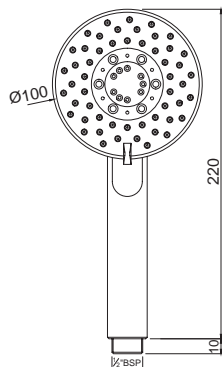

HSH-1939

Hand Shower $\varnothing 100\text{mm}$ Round Shape Multi Flow (ABS Body Chrome Plated with Gray Face Plate) with Rubit Cleaning System