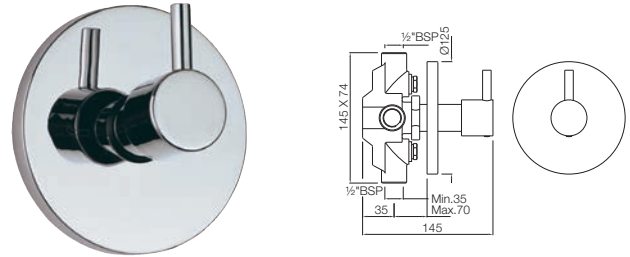

FLR-5421N

4-Way Divertor for Concealed Fitting with Built-in Non-Return Valves with Divertor Handle