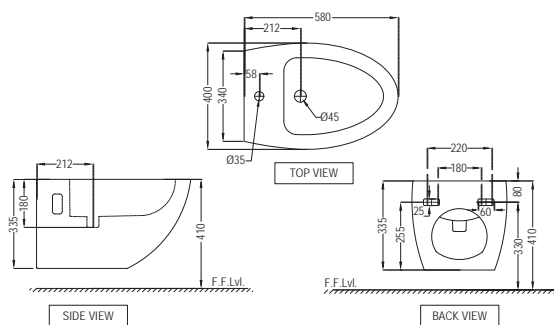

Vignette

VGS-WHT-81153
Wall Hung Bidet
with Accessories Set,
Size: 400x580x335 mm