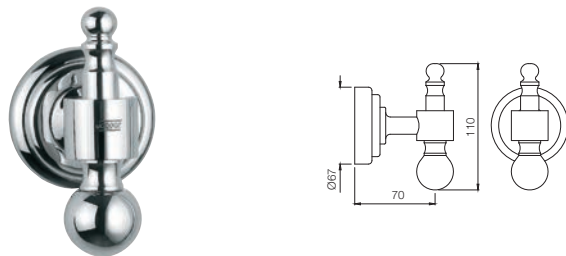

AQN-7791
Robe Hook