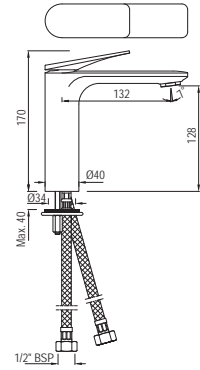

LAG-CHR-91023B

Single lever extended basin mixer (height-128mm) without popup waste system with 450mm long braided hoses

Also available

LAG-CHR-91023BWF

with Base Flange