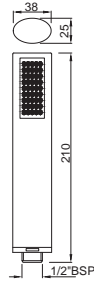

Showers | Multi-Function Showers