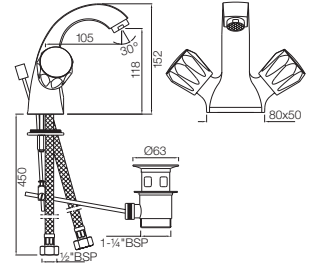

CON-169KNB

Central Hole Basin Mixer with Popup Waste System with 450mm Long Braided Hoses