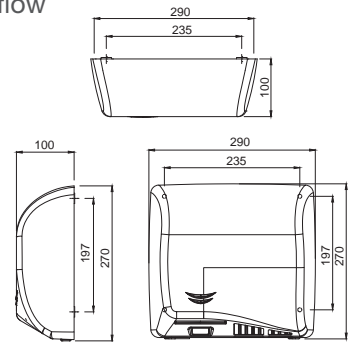

Hand Dryer - Speedflow

HDR-SAP-M06ACS

material: AISI 304 stainless steel
finish: satin