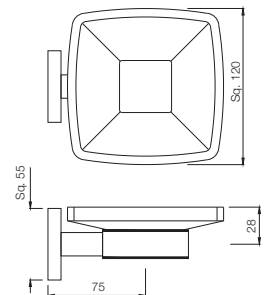

AKP-35731P
Soap Dish Holder