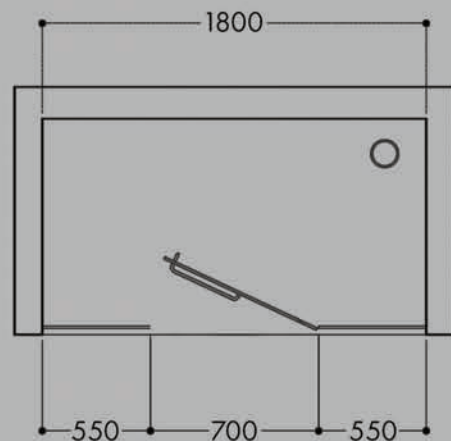

Bathroom Size - 8' x 6'

Model Used - 1830 G