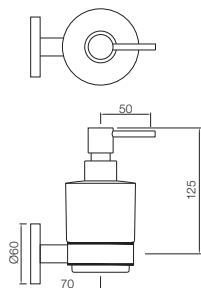

Bath Accessories

ACN-1135N
Soap Dispenser with Glass Bottle