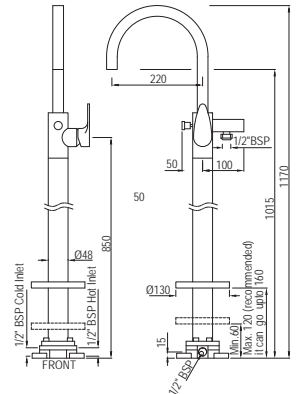

Vignette Prime

VGP-81783K

Aquamax Exposed Part Kit of Single Lever Shower Mixer with 3-way diverter (Suitable for ALD-783)

VGP-81121K

Exposed Parts of Floor Mounted Single Lever Bath Mixer with Provision for Hand Shower, without Hand Shower & Shower Hose (Compatible with ALD-121)

Single Lever | Bidet

VGP-81213B

Single Lever 1- Hole Bidet Mixer with Pop-up Waste System with 375mm Long Braided Hosed

Single Lever | Kitchen

VGP-81165

Single Lever Sink Mixer With Swinging Spout on Upper Side (Wall Mounted Mode) With Connecting Legs & Wall Flanges

Quarter Turn | Basin

VGP-81173B

Single Lever Sink Mixer with Swinging Spout (Table Mounted) with 450mm Long Braided Hoses

VGP-81001

Pillar Cock