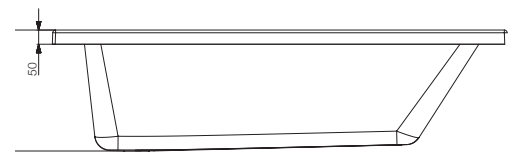

Note: Drain pipe/Europa kit are mandatory products for installation of all the bathtubs. Accessories shown in the image are not a part of the product

Kubix 1800 X 800 X 470 mm

Disclaimer: Pictures shown are for illustration purposes only