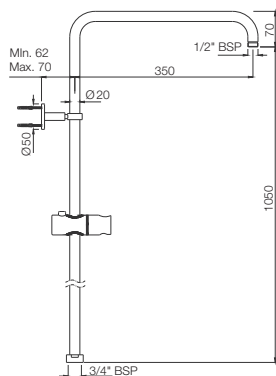

SHA-1211NH

Exposed Shower Pipe with Hand Shower Holder, L-Type in Round Shape 20mm, Size 1120X410mm (for Connecting Overhead Shower & Sliding Holder for Hand Shower)