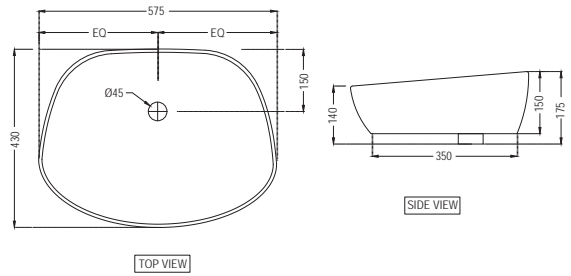

BI
ONS-WHT-10153
 Blind Installation Wall Hung Bidet with Accessories Set, Size: 360x490x350 mm

Arc

Arc

ACS-WHT-87901
Table Top Basin,
Size : 575x430x175 mm

ACS-WHT-87801
Wall Hung Basin
With Fixing Accessories,
Size : 650x480x340 mm