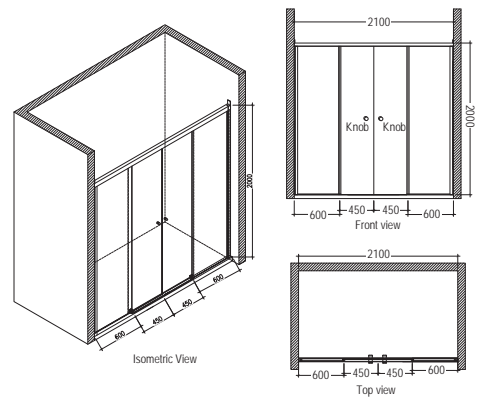

Version available in

Not applicable (NA)

Tempered Glass

EZEE KLEEN

Ready to fit