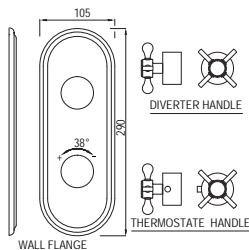

QQP-7661KPM

Aquamax Exposed Part Kit of Thermostatic Shower Mixer (Compatible with ALD-661)