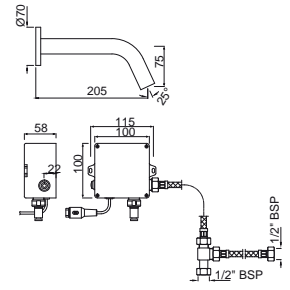

SNR-CHR-51443PK

Blush Wall Mounted Sensor faucet with Control Box & Pre-mixed Water Supply Kit (Battery Operated)