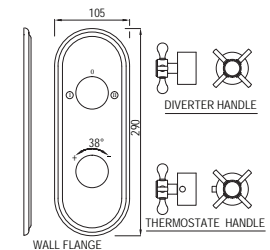

QQP-7681KPM

Aquamax Exposed Part Kit of Thermostatic Shower Mixer with 2-way diverter (Compatible with ALD-681)

*at 3 bar pressure