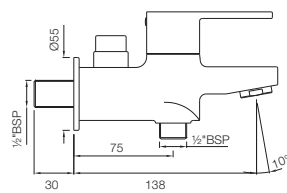

FUS-29041

2-way Bib Cock with Wall Flange