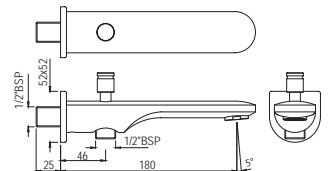

SPJ-15463PM
Bathtub Spout with Button Attachment for Hand Shower with Wall Flange