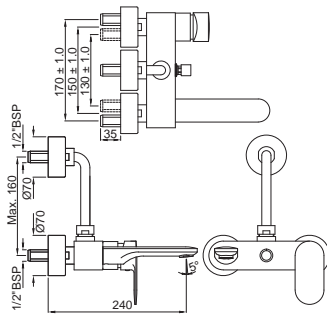

Opal Prime

OPP-15117PM

Single Lever Wall Mixer with Provision For Overhead Shower with 115mm Long Bend Pipe On Upper Side, Connecting Legs & Wall Flanges