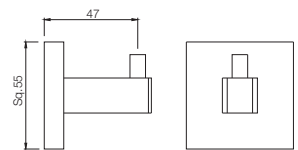

AKP-35791P
Robe Hook

Queen's

AKP-35795
Swivel Mirror 630 X 445mm Rectangular Shape

AQN-7711
Single Towel Rail 600mm Long
Also available
AQN-7711A
Single Towel Rail 450mm Long
AQN-7711B
Single Towel Rail 300mm Long