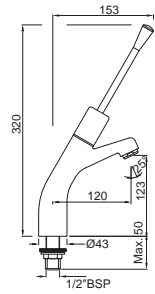

*at 3 bar pressure

New Age Pressmatic

Saves water Every Second.

New Age Pressmatic

Single Lever | Basin

PRS-001MED

Pillar Cock (Straight Line Model) Auto Closing System with Elbow Operated Extended Lever

PRS-031L65MED