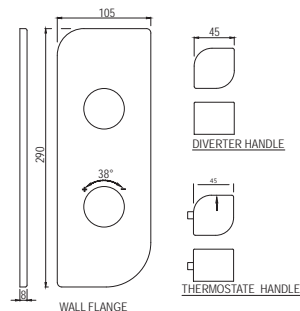

Aquamax Thermostatic Mixer

ALI-85661K

Aquamax Exposed Part Kit of Thermostatic Shower Mixer (Suitable for ALD-661)