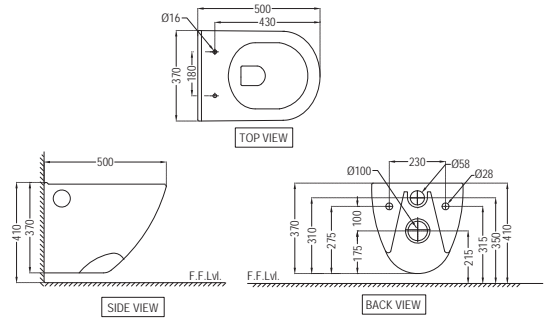

CNS-WHT-353SPPZ
Bowl with cistern for Extended
Wall hung-WC with PP soft
close seat cover, Hinges, Fixing
Accessories and Accessories set,
Size: 380x630x770 mm

CNS-WHT-751P180SPPZ
Bowl with cistern for Coupled
WC with PP soft close seat
cover, Hinges, Accessories and
Fixing Accessories,
Size: 410x660x810 mm,
P Trap-180mm