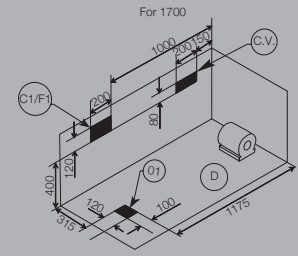

Air Regulator

Headrests

Chromotherapy

FORTE 1700 X 750 X 420 | 1500 X 750 X 420 mm

JWP-WHT-FONTE170WX / JWP-WHT-FONTE150WX (Water System)

Specifications

PMMA Sheet

PU Green Reinforcement