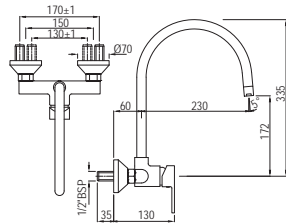

Single Lever | Kitchen

FUS-29165

Single Lever Sink Mixer With Swinging Spout on Upper Side (Wall Mounted Model) With Connecting Legs & Wall Flanges