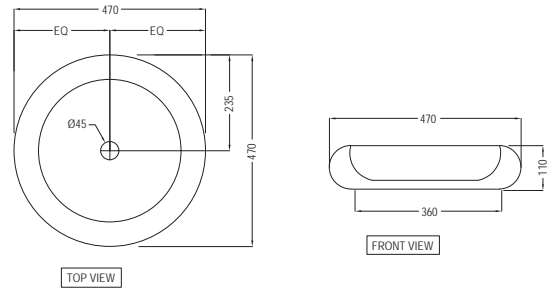

FSS-WHT-29601
Counter Top Basin,
Size:545x545x180 mm