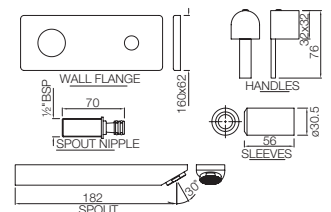

DRC-37441K

Exposed Part Kit of Single Concealed Stop Cock Consisting of Operating Lever, Cartridge Sleeve, Wall Flange (with Seals) & Basin Spout (Compatible with ALD-441)