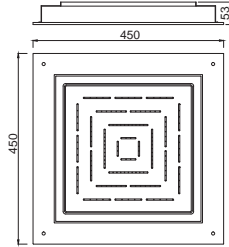

Maze Prime

OHS-1679

Maze Prime Square Shape Single Function Shower
450 X 450mm AISI 304 stainless steel in chrome finish
with RGB LED light remote control & installation kit for
false ceiling • Chromo therapy (RGB): LED x 0.23W with
12V Power Supply (SMPS) including Controller,
connecting to AC 100-240V, 50-60Hz

Registered design no.276017