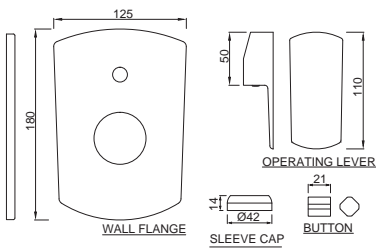

KUP-35065NKPM

Single Lever Exposed Parts Kit of Diverter Consisting of Operating Lever, Wall Flange (with Seals) & Button Only (Compatible with Item ALD-065N)