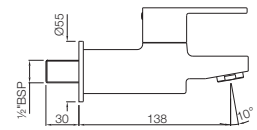

FUS-29037

Bib Cock with Wall Flange