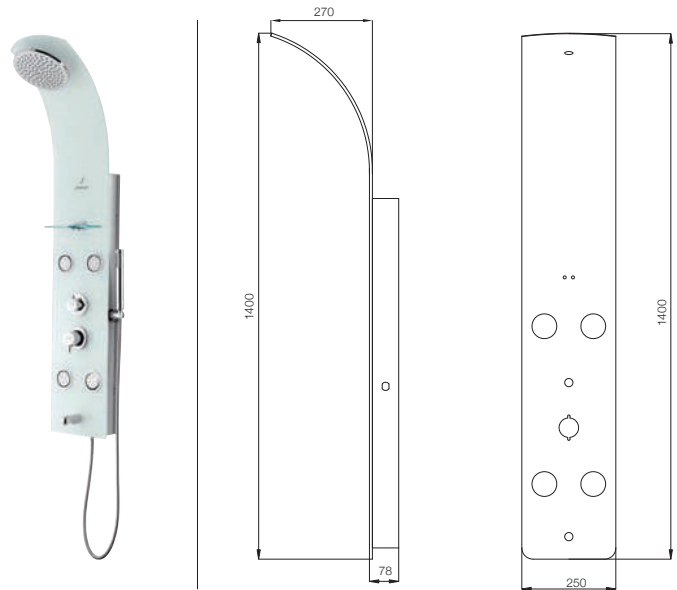

Specifications

White tempered glass body

Moveable ABS top shower

4 Moveable ABS body massage jets

Hand shower with flexible hose

Brass Spout

Shelf

Thermostatic mixer with diverter