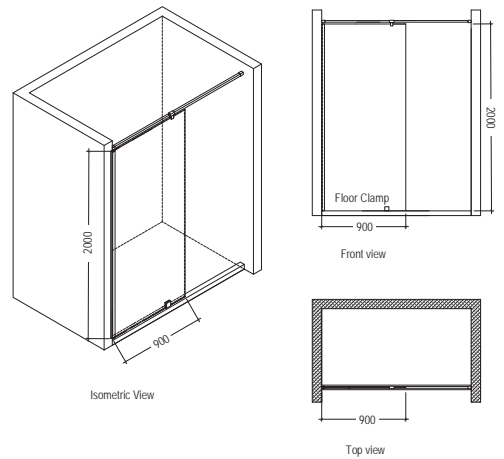

Version available in