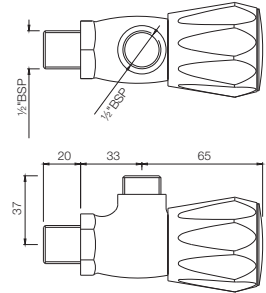

CON-047KN

Bib Cock with Wall Flange

CON-107KN

Long Body Bib Cock with Wall Flange

CON-041KN

2 Way Bib Cock

Continental

CON-049NKN
Bib Cock with Nozzle