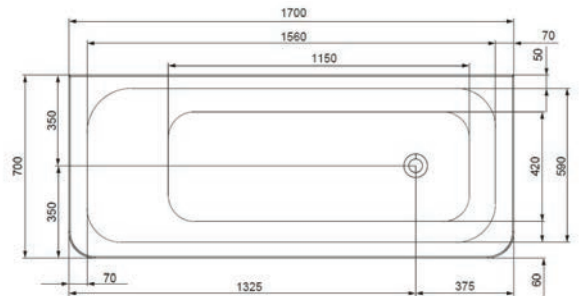

Note: Drain pipe/Europa kit are mandatory products for installation of all the bathtubs. Accessories shown in the image are not a part of the product