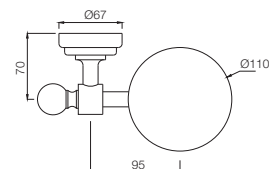

AQN-7731
Soap Dish