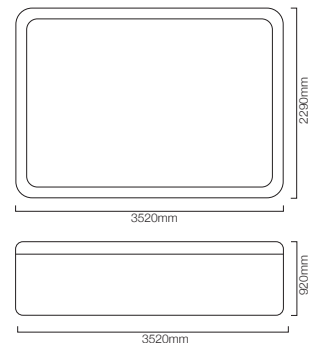

Key features

Thermoclad cabinet	Perimeter insulation	Thermobond 4 layer shell construction	Duraflex plumbing	Uv sterilising system	Set & forget control system	Adjustable aromatherapy	Illuminated topside controls	Ozone filtration	Reinforced foot wall
Micro filtration	Foot jets	Programmable multi-colour Spa light	Moulded headrests	Individual seat pressure control	Neck therapy collar	Steps			

Specifications

Dry weight 490kg	Filled weight 4090kg	Water capacity 3600 litres	Spa controller sv3	Programmable circulation pump 250w	Jet pump(s) 2.5hp x 2	Variable speed air blower 700w	Variable output heater 6kW	Electrical requirements max 40 amps