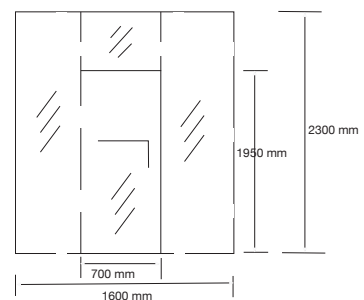

Tempered Glass