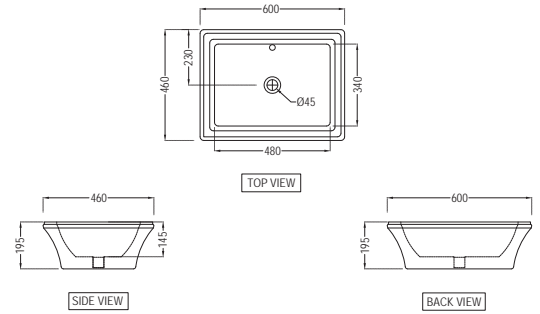

TOP VIEW

FRONT VIEW

Queen's Prime

Queen's Prime

QPS-WHT-7901PM
Table Top Basin,
Size: 600x460x195 mm

QPS-WHT-7803PM
Wall Hung Basin With
Fixing Accessories,
Size: 610x465x275 mm
QPS-WHT-7303PM
Full Pedestal For
QPS-WHT-7803PM