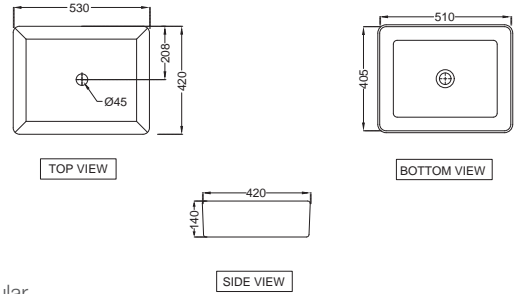

Thin Rim Table Top Basin, Shape - Rectangular,
Size: 530x420x140 mm

Jaquar Designer
Table Top Basin (White Matt)
JDS-WHM-25907N