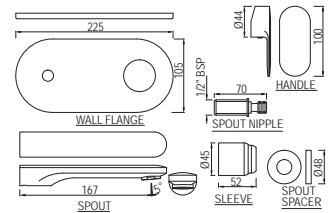

OPP-15233NKPM

Exposed Part Kit of Single Lever Basin Mixer Wall Mounted Consisting of Operating Lever, Cartridge Sleeve, Wall Flange, Nipple & Spout (Compatible with ALD-233N & ALD-235N)