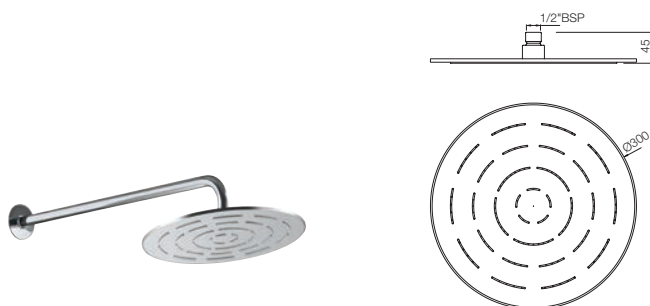

OHS-BLM-1765

Overhead Shower $\varnothing$ 250mm Round Shape Single Flow (ABS Body with Face Plate Black Matt) with Rubit Cleaning System

OHS-1633

Maze Overhead Shower $\varnothing$ 300mm Round Shape Single Flow (Body & Face Plate Stainless Steel with Chrome Finish) with Rubit Cleaning System

Registered design no.276016