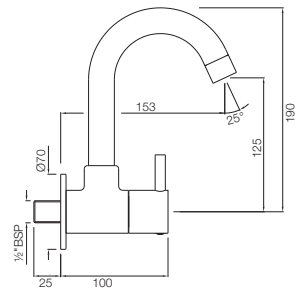

FLR-5347N

Sink Cock with Regular Swinging Spout (Wall Mounted Model) With Wall Flange