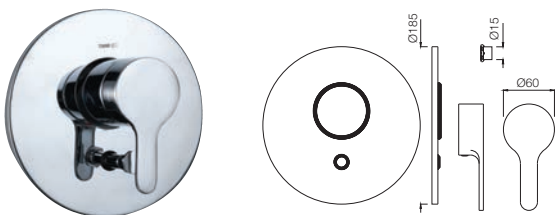

FUS-29193K

Single Lever 3-inlet Diverter Exposed parts kit Consisting of Operating Lever, Wall Flange & Button Only (Suitable For Item ALD-193)