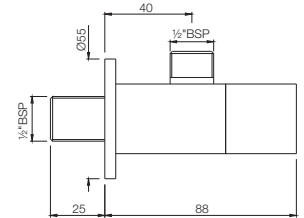

ARI-39053

Angular Stop Cock with Wall Flange

Aquamax Thermostatic Mixer