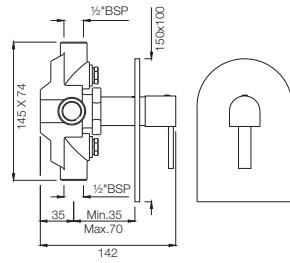

D'Arc

Quarter Turn | Bath & Shower

DRC-37421

4-Way Divertor for Concealed Fitting with Built-in Non-Return Valves with Divertor Handle