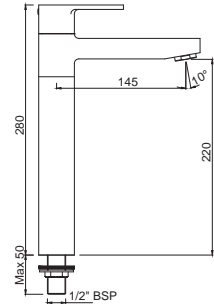

FUS-29021N
Pillar Cock with Extension Body