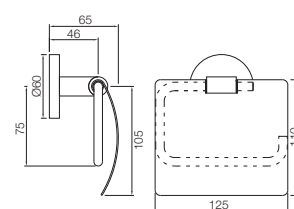

ACN-1153S
Toilet Roll Holder with Stainless Steel Flap