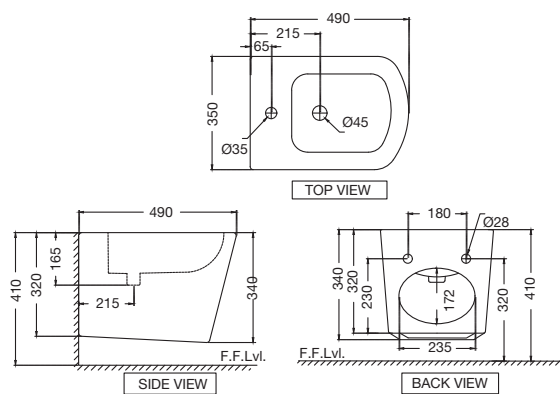

ARS-WHT-39955P180UFSM

Rimless Back To Wall WC With UF
Soft Close Slim Seat Cover, Hinges,
Accessories Set,
Size: 360x605x410mm,
P-Trap:180mm

ARS-WHT-39153

Wall Hung-Bidet,
Size: 360x570x340 mm

NEW

ARS-WHT-39155
Blind Installation Wall Hung Bidet
With Accessories set,
Size: 350x490x340 mm