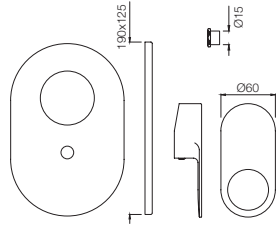

Ornamix Prime

ORP-10193KPM

Single Lever 3-inlet Divertor Exposed parts kit Consisting of Operating Lever, Wall Flange & Button Only (Suitable For Item ALD-193)