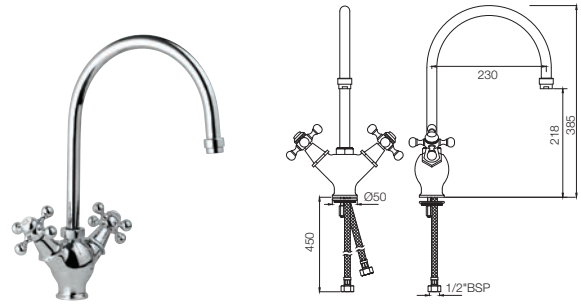

Quarter Turn | Bidet

QQT-7613B

1-Hole Bidet Mixer with Popup Waste System with 375mm Long Braided Hoses

Queen's

Quarter Turn | Kitchen

QQT-7309

Sink Mixer with Regular Swinging Spout (Wall Mounted Model) With Connecting Legs & Wall Flanges