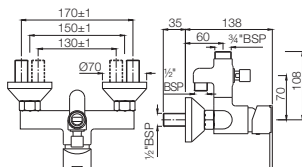

FON-40145

Single Lever Exposed Shower Mixer With Provision For Connection to Exposed Shower Pipe (SHA-1211NH & SHA-1213) & Hand Shower With Connecting Legs & Wall Flanges