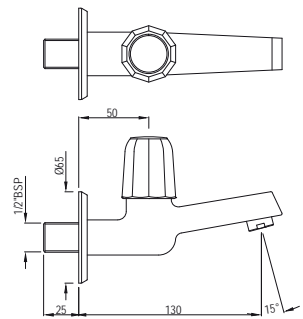

COP-037PM

Bib Cock with Wall Flange