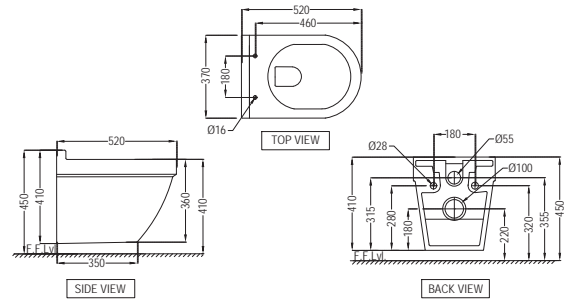

SLS-WHT-6953BIPPSM
Rimless, Blind Installation Wall
Hung WC with PP soft close slim
seat cover, Hinges, Fixing Ac-
cessories and Accessories Set,
Size: 375x520x400 mm
Also available
SLS-WHT-6953BIUFSM
Rimless, Blind Installation Wall
Hung WC with UF soft close
slim seat cover, Hinges, Fixing
Accessories and Accessories Set,
Size: 375x520x400 mm