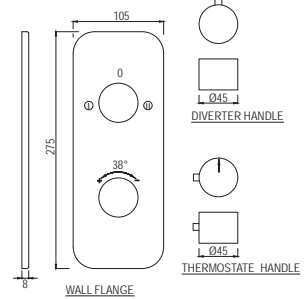

FLR-5681K

Aquamax Exposed Part Kit of Thermostatic Shower Mixer with 2-way diverter (Suitable for ALD-681)