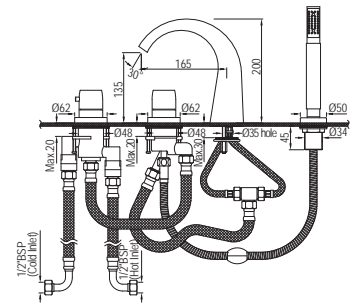

Arc

ARC-87677

4 Hole Thermostatic Bath and Shower Mixer, Deck Mounted