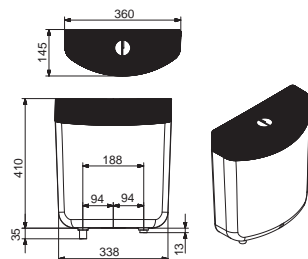

WHC-WHT-184NBTT

Wall Hung Cistern (Compatible with 39mm Drainage Pipes) with Black Top & Installation Kit, But without Drainage Pipes (Suitable for Orissa Pan)