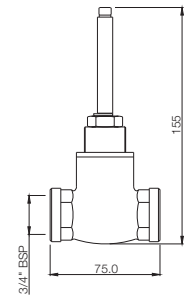

ALD-087FT

Extra Heavy Body of Concealed Stop Cock Suitable for 20mm Pipe Line with Plastic Protection Cap (without Exposed Parts)