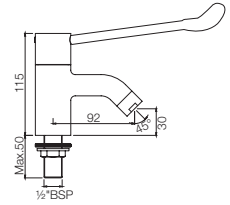

FLR-5031N

Florentine Pillar Cock with Extended Lever Handle