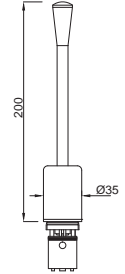

New Age Pressmatic

PRS-STL-033EFPWC

Exposed Foot Operated Auto Closing Valve for Pressmatic Basin Taps Without Cartridge, But with Plug (Table Mounted Model) With Two 900 & 1200mm long Braided Hoses with 15mm nuts

PRS-277

Elbow Operated Auto Closing Extended Lever Assembly for Operating Exposed Pressmatic Basin Taps & Bib Tap