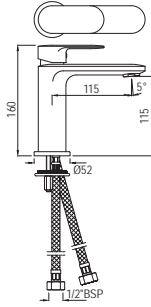

Opal Prime

Single Lever | Basin

OPP-15011BPM

Single Lever Basin Mixer without Popup waste with 450mm Long Braided Hoses
Registered design no.276010