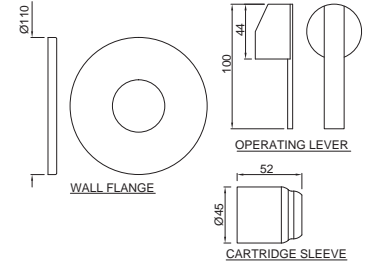

FON-40227K

Single Lever Exposed Parts Kit of Deusch Mixer Consisting of Operating Lever, Crtridge Sleeve, Wall Flange (with Seals), (Compatible with ALD-227 & ALD-229)