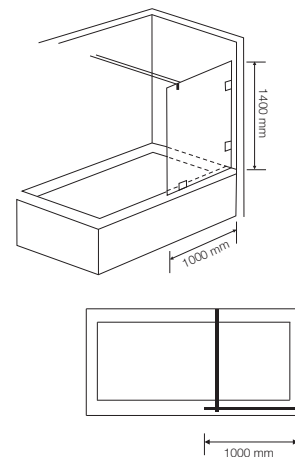

Version available in