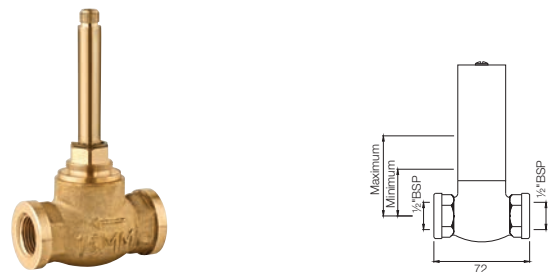

ALD-083

Regular Body of Concealed Stop Cock Suitable for 15 mm Pipe Line with Protection Cap (without Exposed Parts)