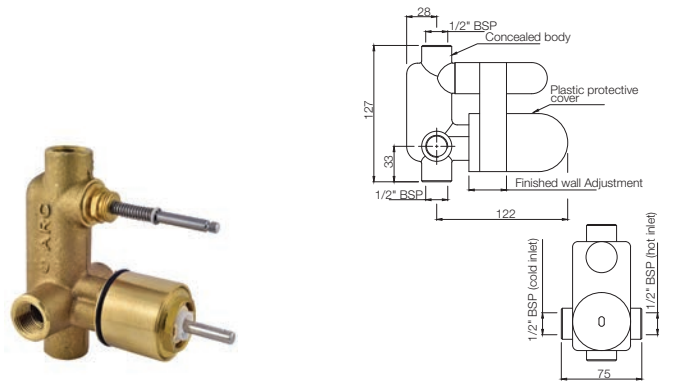

ARC-87065C

Concealed Body for Joystick Diverter 40mm Cartridge with Button Assembly, (Button On Top) But without Exposed Parts