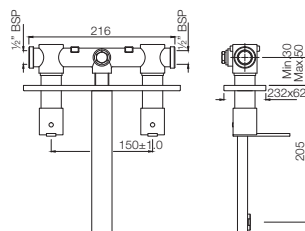

Quarter Turn | Basin

FON-40011

Pillar Cock

FON-40021

Pillar Cock with 140mm Extension Body

FON-40433

Two Concealed Stop Cocks with Basin Spout (Composite One Piece Body)

FON-40441K