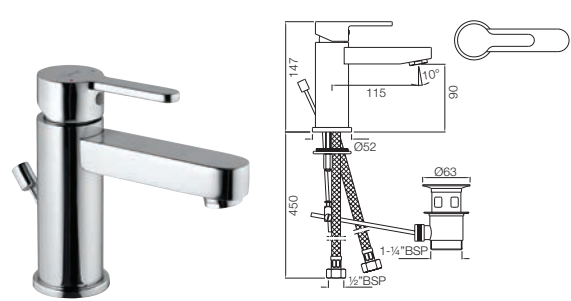

VGP-81683K

Aquamax Exposed Part Kit of Thermostatic Shower Mixer with 3-way diverter (Suitable for ALD-683)

Fusion

Solidarity With Solid Lines And Circles.

Fusion

Single Lever | Basin

FUS-29023B

Single Lever Extended Basin Mixer (Height 85mm) without Popup Waste System with 450mm Long Braided Hoses