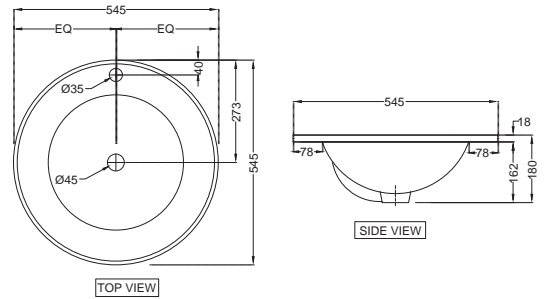

FSS-WHT-29951PP
Wall Hung WC with PP soft
close seat cover, Hinges,
Accessories Set,
Size: 415x585x400 mm