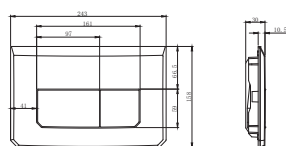

JCP-2415
Control Plate Continental Prime