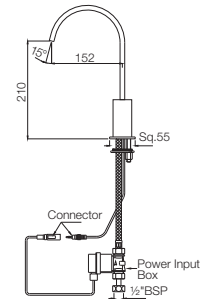

Basin

SNR-CHR-51033

Sensor Faucet for Wash Basin in Rectangular Shape (Battery Operated)