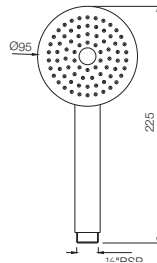

HSH-1737

Hand Shower ϕ 95mm Round Shape Single Flow (ABS Body Chrome Plated with Gray Face Plate) with Rubit Cleaning System