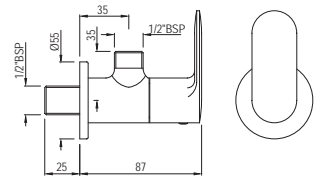

OPP-15053PM
Angular Stop Cock with Wall Flange