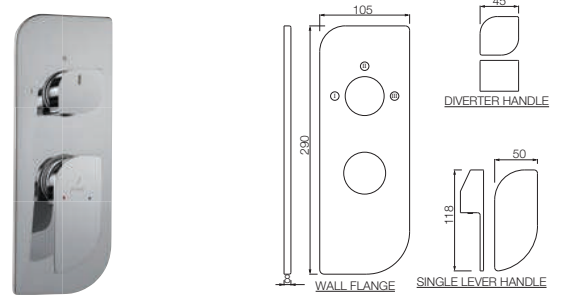

ALI-85783K

Aquamax Exposed Part Kit of Single Lever Shower Mixer with 3-way diverter (Suitable for ALD-783)