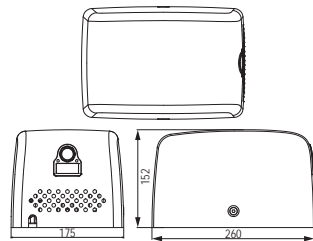

Hand Dryer - Bolt

HDR-SSF-AK2803D

Bolt touch-free infrared hand dryer with 1150W rated power & carbon brush motor
Material: 304 Stainless Steel
Finish: Stainless Steel Finish