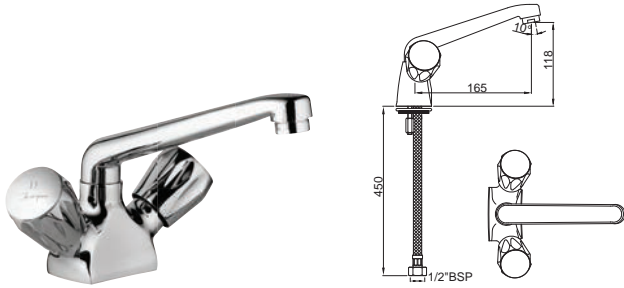

Continental

CON-309KNBM

Sink Mixer with Swinging Spout (Table Mounted Model) with 450mm Long Braided Hoses