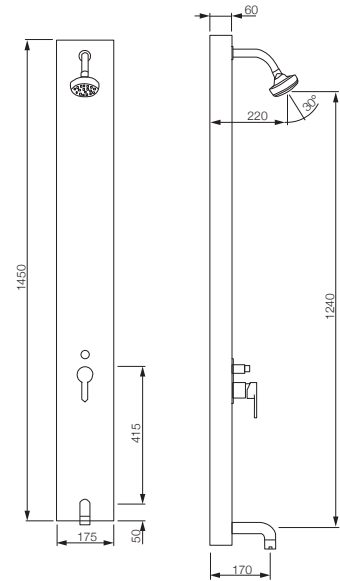

Specifications

Material
Stainless steel
Grade: 304

Single Lever
Diverter

Hand shower
(optional)

Spout

Mirror finish
SS body

Movable
overhead shower

Flow Rates	0.5Bar	1.0Bar	1.5Bar	2.0Bar	2.5Bar	3.0Bar	3.5Bar	4.0Bar	4.5Bar	5.0Bar	5.5Bar
My Home Shower Panel (Spout Flow Rate in Ltr/Min)	9.35	13.04	16.05	18.57	20.74	22.79	24.65	26.34	28.04	29.61	31.05
My Home Shower Panel (Shower Flow Rate in Ltr/Min)	5.42	8.03	10.03	11.68	13.16	14.44	15.68	16.81	17.83	18.87	19.77