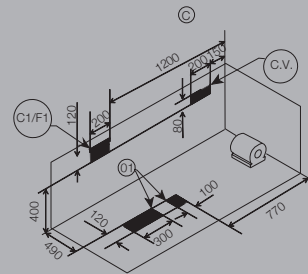

D'ARC 1800 X 1100 X 470 mm

JWP-WHT-DARC180WX (Water System)

Specifications

PMMA Sheet

PU Green Reinforcement

SS Frame

Level Sensor

Safety Vacuum Breaker

Keypad control

Overflow with drain & filler

Water Pump 1.4 HP

Slim water Jets 8

Back Jets-4

Air Regulator

Disinfection

Headrests

Chromotherapy

JWA-WHT-FP180X (Front Panel)

JWA-WHT-SP110X (Side Panel)