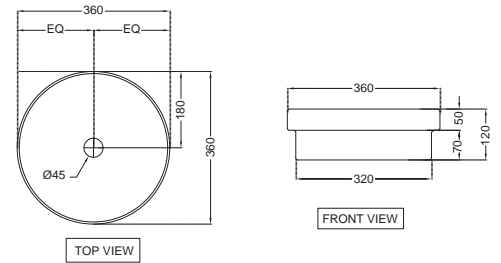

SLS-WHT-6601
Counter Top Basin,
Size: 600x400x185mm