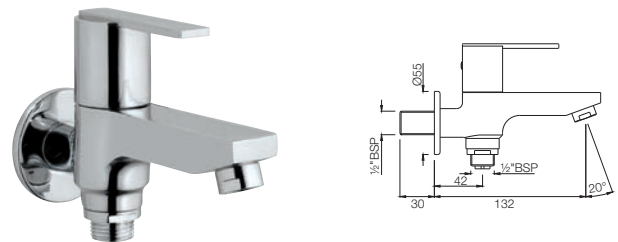

FON-40041

2 Way Bib Cock with Wall Flange