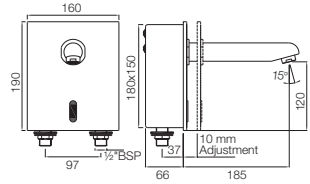

SNR-STL-51071

Sensor Faucet for Wash Basin with 200mm Long Spout (Wall Mounted Model) Complete with Plastic Installation Box with 2 Nos. Control Cocks For Hot & Cold Water Supply (Battery Operated)