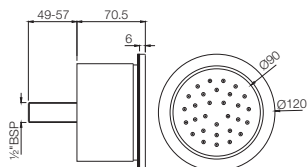

Showers | Body Showers

BSH-1761

Body Shower concealed Type 120mm Round Shape with Installation Box & Rubit Cleaning System