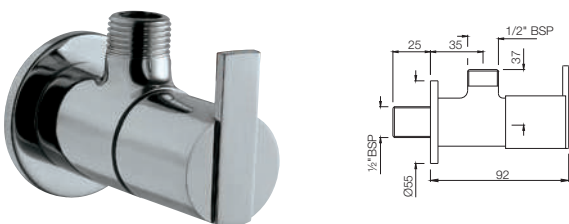

FON-40053

Angular Stop Cock With Wall Flange