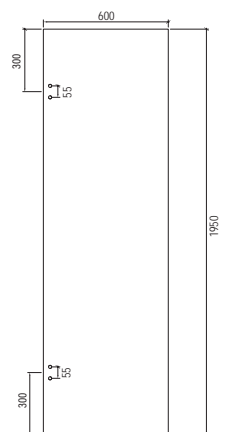

1810UF

Model: 1810UF

Description: Full height urinal partition with

Glass: 8mm (frosted)

Finish: Chrome

Glass: 8mm

Size: (in mm)

Height	Width
1900	600

Code
JSE-CHR-810UF60H19X