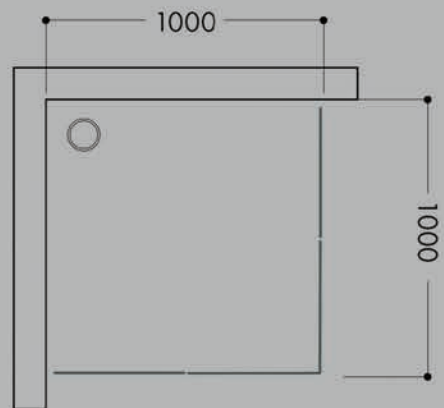

Bathroom Size - 6' x 5'
Model Used - ENNA