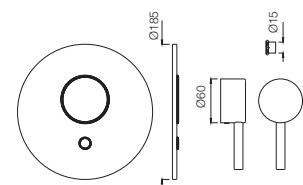

FLR-5193K

Single Lever 3-inlet Diverter Exposed parts kit Consisting of Operating Lever, Wall Flange & Button Only (Suitable For Item ALD-193)