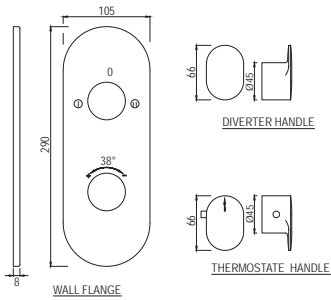

OPP-15681KPM

Aquamax Exposed Part Kit of Thermostatic Shower Mixer with 2-way diverter (Suitable for ALD-681)