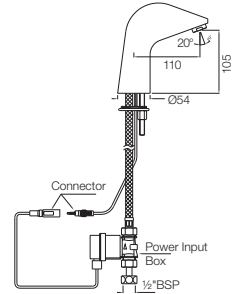

SNR-CHR-51027

Sensor Faucet for Wash Basin (Battery Operated)