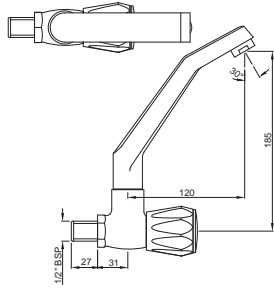

Continental

CON-357KN

Sink Cock with Raised 'J' Shaped Swinging Spout (Wall Mounted Model)