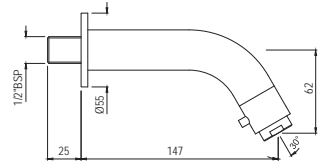

Spout Operating Taps

Innovative minimalistic design

SOT-83011

Spout Operated Pillar Tap Round Shape With Base Flange

SOT-83037

Spout Operated Bib Tap Round Shape With Wall Flange

i-Flush

Intelligent Flushing System