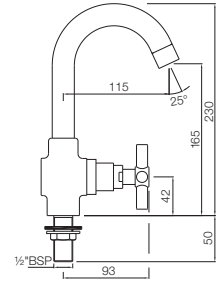

SOL-6357
Sink Cock with Regular Swinging Spout
(Table Mounted Model)

Quarter Turn | Taps