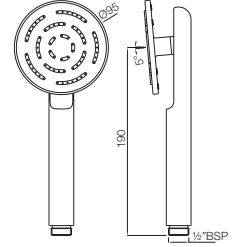

HSB-1653

Maze Hand Shower $\varnothing$ 95mm Round Shape Single Flow (Face Plate Stainless Steel & ABS Body in Chrome finish) with Rubit Cleaning System

Registered design no.283936