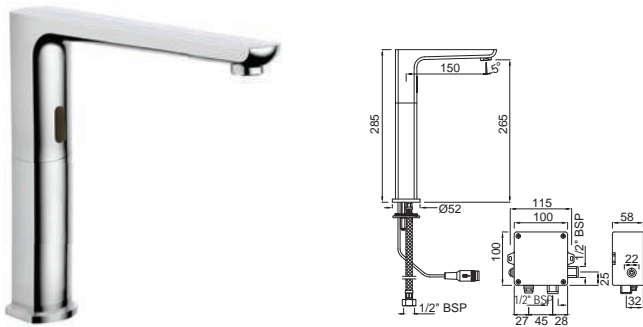

SNR-35017PM

Kubix Prime Tall Boy Sensor Faucet for Wash Basin
(Battery Operated)