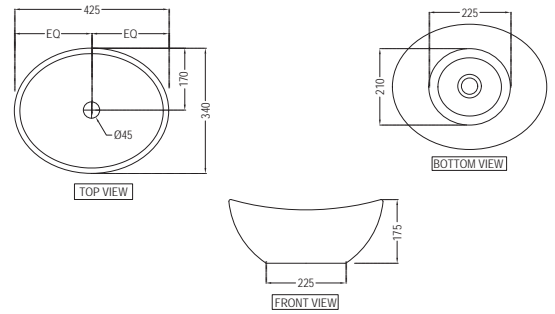

CNS-WHT-905
Table Top Basin,
Size:420 x 420 x 155 mm