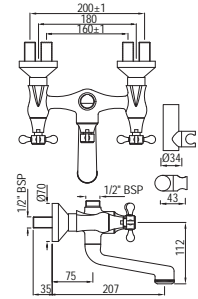

QQP-7267PM

Wall Mixer with Connector for Hand Shower arrangement with Connecting Legs, Wall Flanges & Wall Bracket for Hand Shower