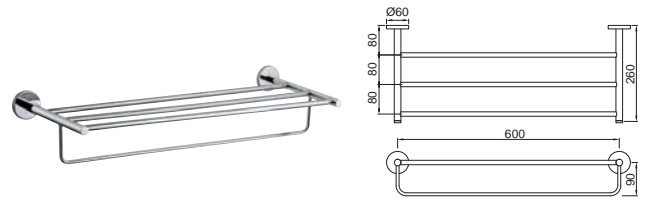

ACN-1161N
Double Coat Hook

ACN-1171N
Glass Shelf 600mm Long

ACN-1181S
Towel Rack 600mm Long with Lower Hangers, Stainless Steel

ACN-1181FS
Towel Rack 600mm Long without Hangers, Stainless Steel

ACN-1181FHS
Towel Rack 600mm Long without Lower Hangers but with 3 hooks, Stainless Steel