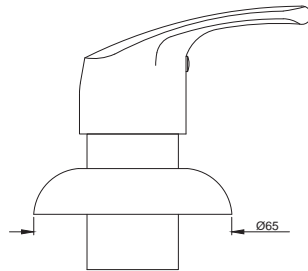

EKO-33069K

Exposed part kit of concealed stop cock with fitting sleeve, operating lever & adjustable wall flange (Compatible with ALD-069)