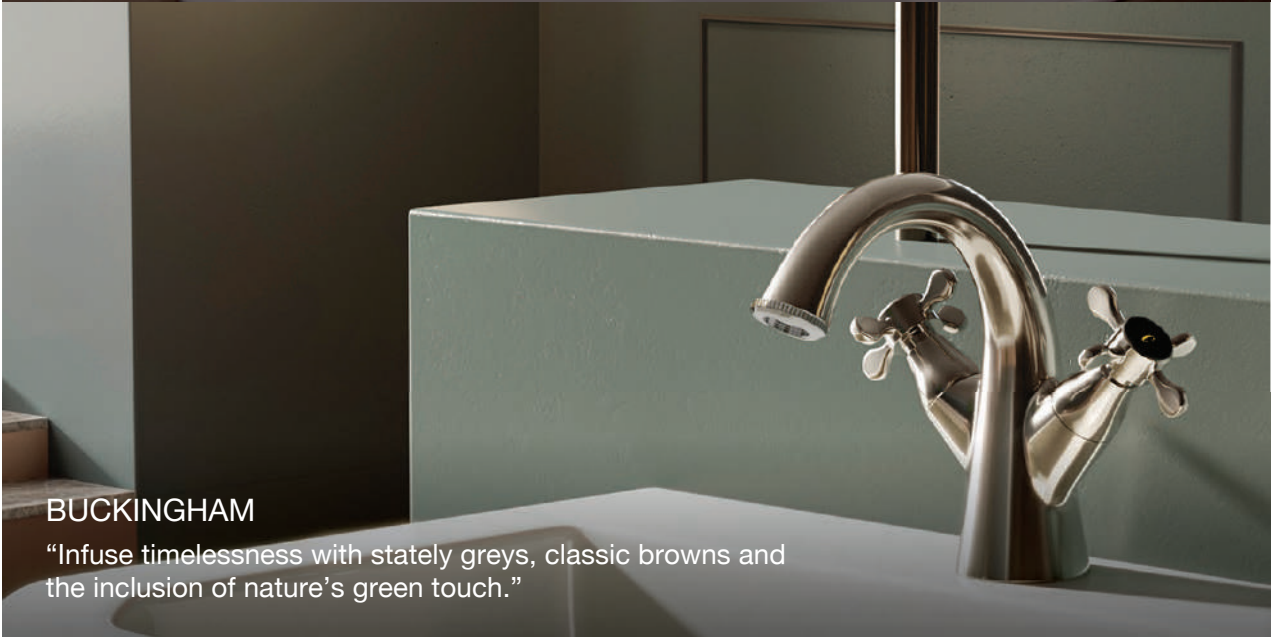

BUCKINGHAM

“Infuse timelessness with stately greys, classic browns and the inclusion of nature’s green touch.”