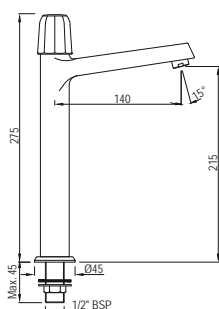

COP-021PM

Pillar Cock with Extension Body