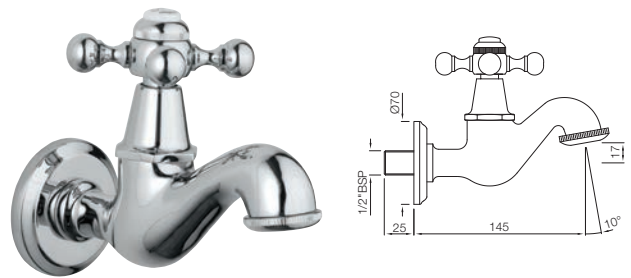

QQT-7319B

Sink Mixer, 1-Hole with Regular Spout (Table Mounted Model) with 450mm Long Braided Hoses

Quarter Turn | Taps

QQT-7347

Sink Cock with Regular Swinging Spout (Wall Mounted Model) With Wall Flange