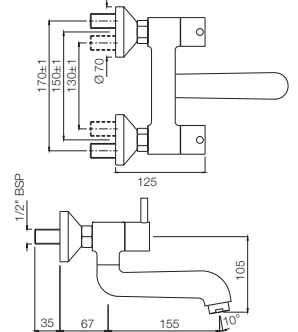

FLR-5219N

Wall Mixer Non-Telephonic Shower Arrangement with Connecting Legs & Wall Flanges