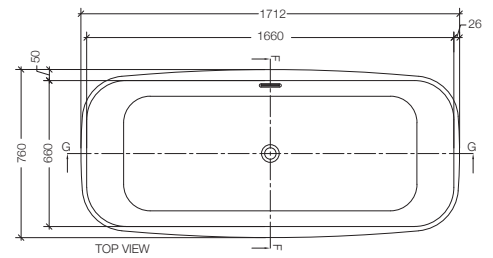

Alaska 1712 X 760 X 440/580 mm

Disclaimer: Pictures shown are for illustration purposes only

JBT-WHT-FSBT177542X: Free Standing Bathtub with Over Flow & Drain

Specifications

Free standing bathtub

Lucite acrylic sheet

Overflow & drain