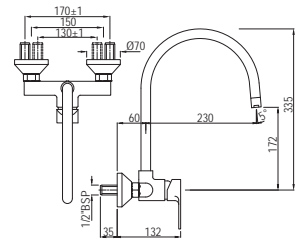

Single Lever | Kitchen

VGP-81165

Single Lever Sink Mixer With Swinging Spout on Upper Side (Wall Mounted Mode) With Connecting Legs & Wall Flanges

Quarter Turn | Basin