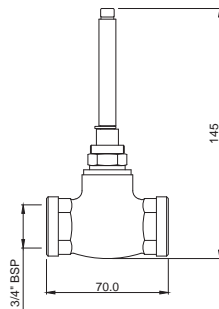

ALD-089FT

Regular Body of Concealed Stop Cock Suitable for 20mm Pipe Line with Plastic Protection Cap (without Exposed Parts)