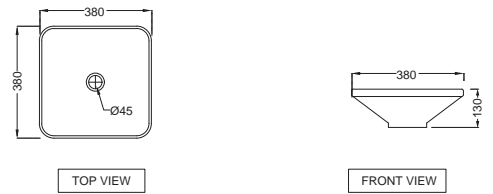

LAS-WHT-91153
Blind installation wall hung bidet with fixing accessories, Size:370x525x280 mm

LAS-WHT-91901
Table top basin, Size:380x380x130mm, Shape : Square

LAS-WHT-91903
Table top basin, Size:450x450x130mm, Shape : Square