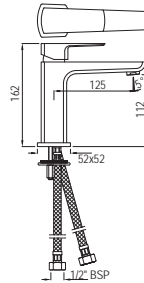

The finishes depicted here are only indicative and may differ from that on the actual product.

Kubix Prime

Single Lever | Basin

KUP-35011BPM

Single Lever Basin Mixer without Popup Waste with 450mm Long Braided Hoses