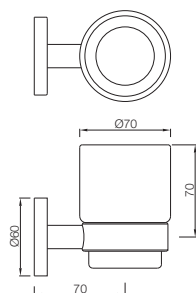

ACN-1141N
Tumbler Holder