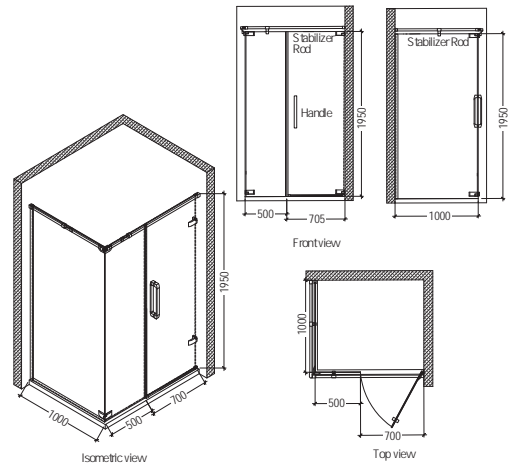

Version available in

Tempered Glass

Ready to fit