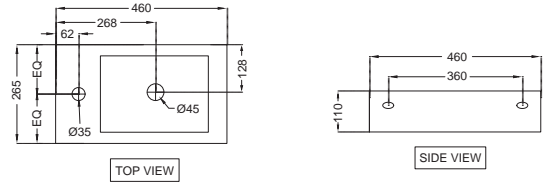

JDS-WHT-25841
Wall Hung Corner Basin with
Fixing Accessories Set,
Size: 315x450x175 mm