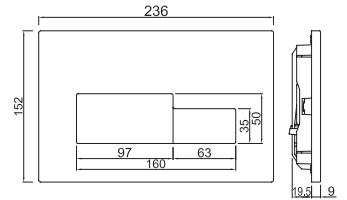

JCP-CHR-392415
Control Plate Aria