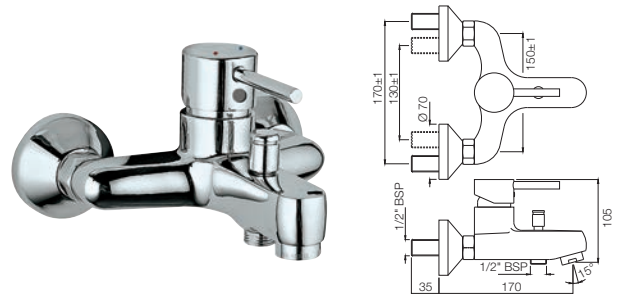

FLR-5119

Single Lever Wall Mixer With Provision of Hand Shower, But W/O Hand Shower