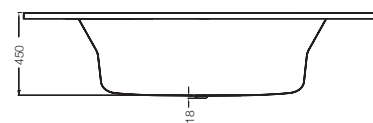

Note: Drain pipe/Europa kit are mandatory products for installation of all the bathtubs. Accessories shown in the image are not a part of the product