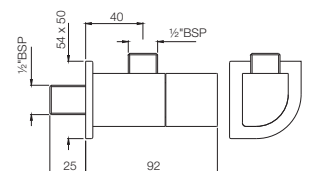

ALI-85053
Angular Stop Cock with Wall Flange