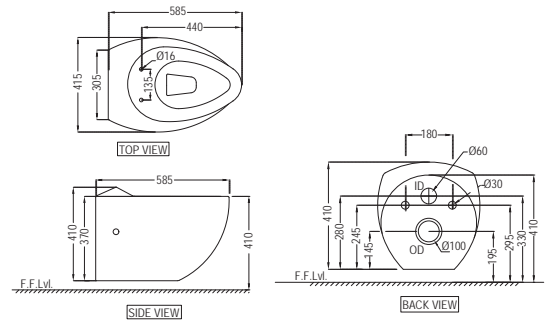

Fusion

FSS-WHT-29901
Table Top Basin,
Size:470x470x110 mm

FSS-WHT-29601
Counter Top Basin,
Size:545x545x180 mm

FSS-WHT-29951PP
Wall Hung WC with PP soft
close seat cover, Hinges,
Accessories Set,
Size: 415x585x400 mm