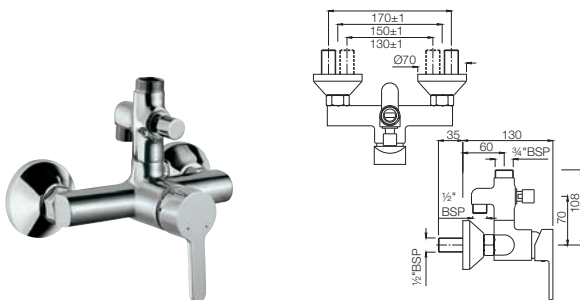

FUS-29145

Single Lever Exposed Shower Mixer With Provision For Connection to Exposed Shower Pipe (SHA-1211NH & SHA-1213) & Hand Shower With Connecting Legs & Wall Flanges