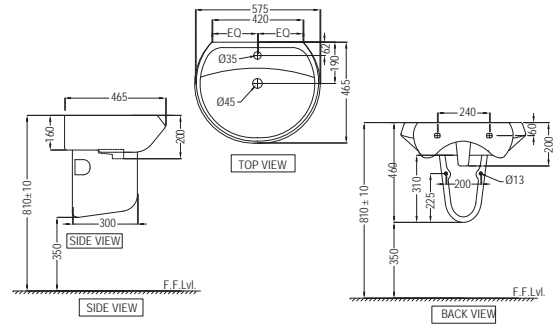

Half pedestal basin
SLS-WHT-6801
Wall Hung Basin with Fixing
Accessories,
Size: 575x465x200 mm
SLS-WHT-6305
Half pedestal with Fixing
Accessories for
SLS-WHT-6801