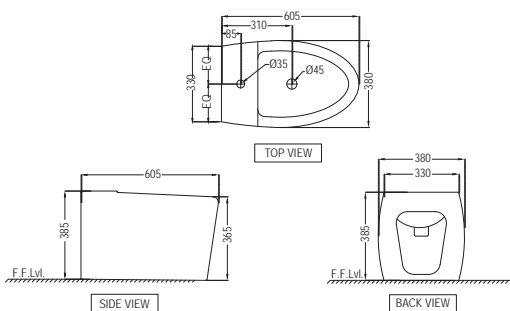

VGS-WHT-81151

Floor Mounted Bidet, With Fixing Accessories, Size:380x605x385 mm