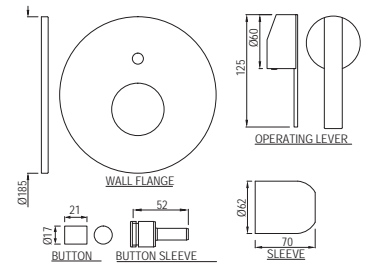

FON-40079NK

Single Lever Exposed Parts Kit of Hi-flow Diverter Consisting of Operating Lever, Cartridge Sleeve, Wall Flange (with Seals), Button Assembly Sleeve & Button (Compatible with ALD-079N)