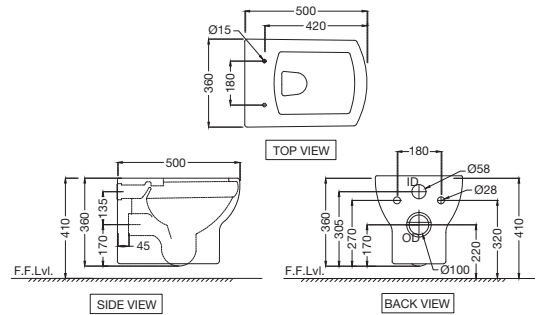

LYS-WHT-38201
Cistern with cistern fittings
for 38751P180UFSM &
38751S250UFSM

NEW

LYS-WHT-38953BIUFSM

Rimless, Blind Installation
Wall Hung WC With UF Soft
Close Slim Seat Cover, Hinges,
Accessories Set,
Size: 360x500x360 mm