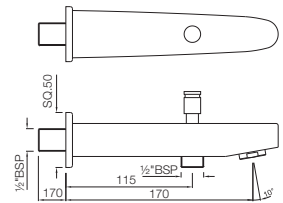

SPJ-81463

Bathtub Spout with Button Attachment for Hand Shower with Wall Flange