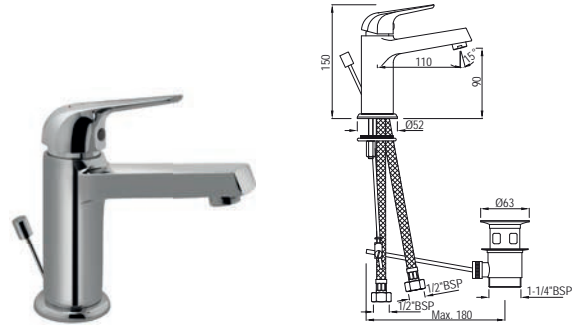

Inspired by India's timeless pillars

Continental Prime

Single Lever | Basin

COP-001BPM

Single Lever Basin Mixer without Popup Waste with 450mm Long Braided Hoses

COP-051BPM

Single Lever Basin Mixer with Popup Waste with 450mm Long Braided Hoses