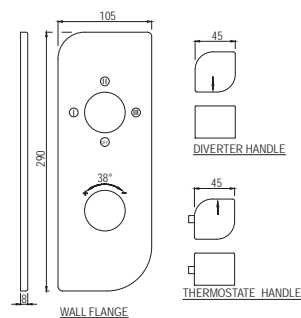

ALI-85683K

Aquamax Exposed Part Kit of Thermostatic Shower Mixer with 3-way diverter (Suitable for ALD-683)