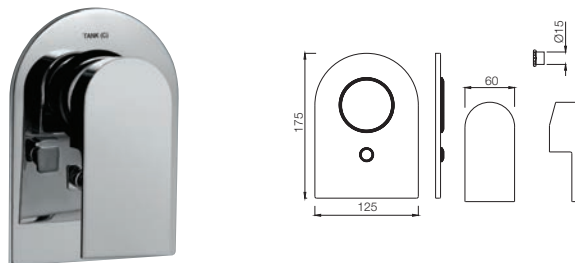

LYR-38193K

Single Lever 3-inlet Divertor Exposed parts kit Consisting of Operating Lever, Wall Flange & Button Only (Suitable For Item ALD-193)