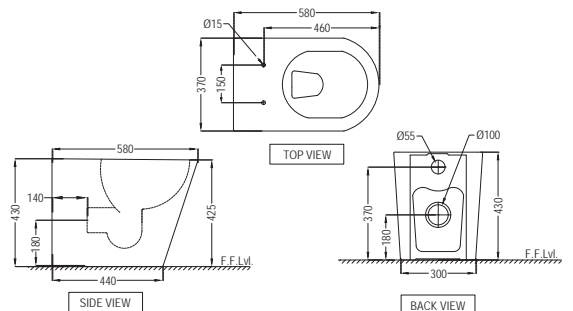

OPS-WHT-15955P180UFM

Rimless Back To Wall WC with UF softclose slim seat cover, Hinges, Fixing Accessories and Accessories Set, Size: 370x580x430 mm, P TRAP-180mm