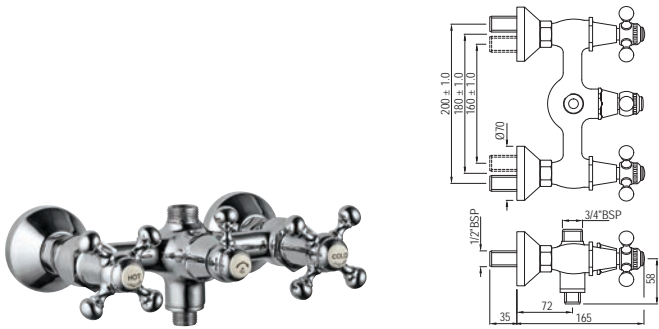

QQT-7011

Pillar Cock

Quarter Turn | Bath & Shower

QQT-7209

Shower Mixer for Shower Cubicles (Wall Mounted) with Connecting Legs & Flanges

QQT-7215

Exposed Wall Mixer with Provision Only for Overhead Shower & Hand Shower with Connecting Legs & Wall Flanges