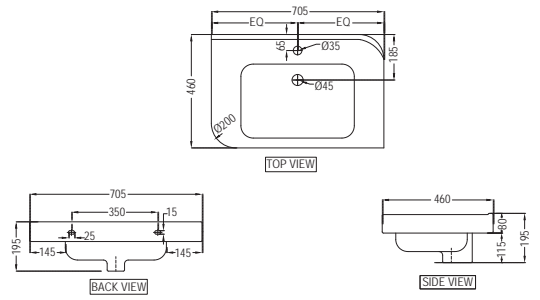

DRS-WHT-37953BIUFSM
Rimless Blind Installation Wall
Hung WC With UF Soft Close
Slim Seat Cover, Hinges, Fixing
Accessories And Accessories
Set, Size: 355x525x380 mm

Alive

Alive

ALS-WHT-85601
Counter Top Basin,
Size:705x460x195 mm