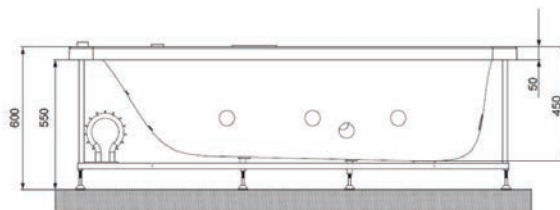

JWA-WHT-SP55X

Side panel suitable for Laguna bathtub