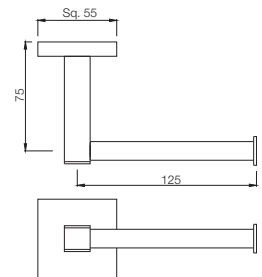

AKP-35755PS
Spare Toilet Roll holder, Stainless Steel