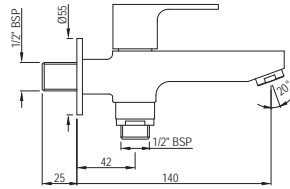

Aria

ARI-39041

Two Way Bib Cock with Wall Flange