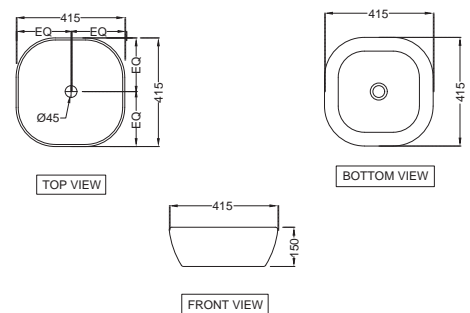

Thin Rim Table Top Basin, Shape - Square,
Size: 420x420x150 mm