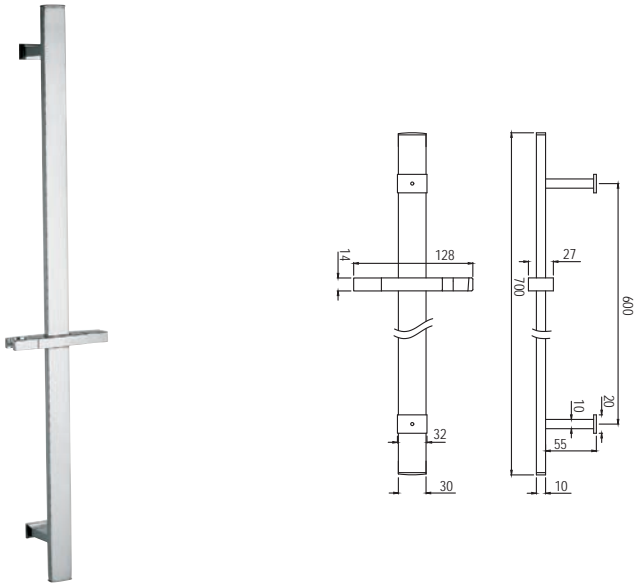

Showers | Accessories

Sliding Rails

SHA-1183

Sliding Rail 700X30X10mm Flat Shape with Hand Shower Holder