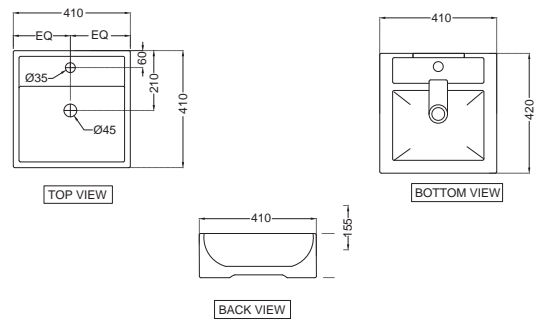

CNS-WHT-701
Under Counter Basin with Fixing
Accessories,
Size:485x370x205 mm,
Shape: Rectangular