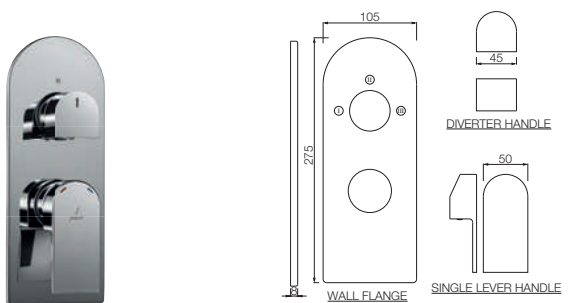

LYR-38783K

Aquamax Exposed Part Kit of Single Lever Shower Mixer with 3-way diverter (Suitable for ALD-783)