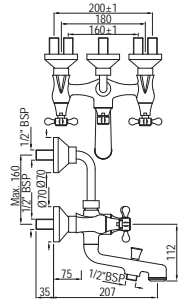

QQP-7281PM

Wall Mixer 3-in-1 System with Provision for both Hand Shower and Overhead Shower Complete with 115mm Long Bend Pipe, Connecting Legs & Wall Flange (without Hand & Overhead Shower)