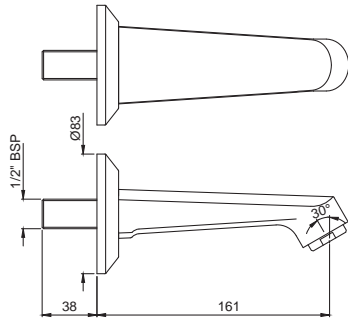

Bathtub Spout Heavy Casted Body with Button Attachment for Hand Shower

Bathtub Spouts

Continental

SPJ-429
Bathtub Spout with Wall Flange

SPJ-433
Bathtub Spout 235mm Long with Wall Flange

Continental

SPJ-463
Bathtub Spout with Button Attachment for Hand Shower