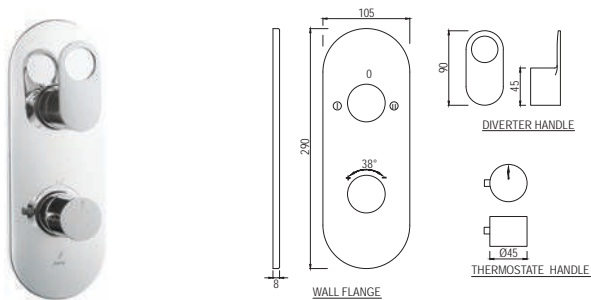

ORP-10681KPM

Aquamax Exposed Part Kit of Thermostatic Shower Mixer with 2-way diverter (Suitable for ALD-681)