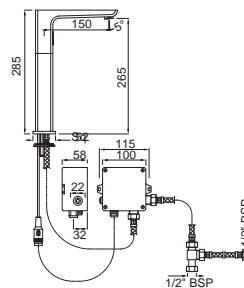

SNR-15017PMPK

Opal Prime Tall Boy Sensor Faucet for Wash Basin with Pre-mixed Water Supply Kit (Battery Operated)