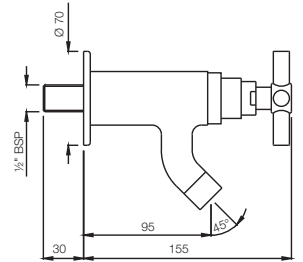

Quarter Turn | Taps

SOL-6359
Sink Cock (Table Mounted) with Angular Knob

SOL-6037
Bib Cock (Angular Shape) With Wall Flange

SOL-6047
Bib Cock (Straight Line Model) With Wall Flange

SOL-6041
2 Way Bib Cock with Wall Flange