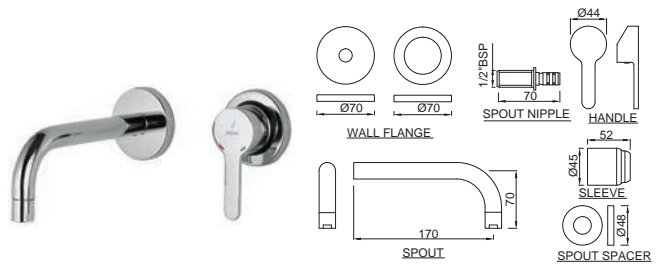

FUS-29231NK

Exposed Parts kit of Single Lever Basin Mixer Wall Mounted Consisting of Operating Lever, Cartridge Sleeve, Nipple, Spout & Two Wall Flanges (Compatible with ALD-233NPSO & ALD-235NPSO)