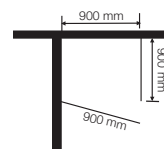

1840-F / 1140-F

Model: 1840-F / 1140-F

Description: Corner Enclosure with One Fixed Glass and Openable Door - 2 parts

Finish: Chrome | Glass: 8mm / 10mm

8mm

Size: (in mm)

Height	Width	Code
1950	800 - 1200	JSE-CHR-840F0812H19X
1950	1201 - 1600	JSE-CHR-840F1216H19X
1950	1601 - 2000	JSE-CHR-840F1620H19X

10mm

Size: (in mm)

Height	Width	Code
1950	800 - 1200	JSE-CHR-140F0812H19X
1950	1201 - 1600	JSE-CHR-140F1216H19X
1950	1601 - 2000	JSE-CHR-140F1620H19X

Version available in

Tempered Glass