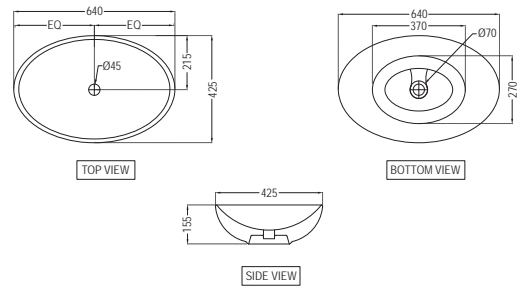

CNS-WHT-153

Blind Installation Wall Hung Bidet With Accessories Set, Size: 370x500x330 mm

Jaquar Designer Range (JDR)

JDS-WHT-25901
Table Top Basin,
Size: 640x425x155 mm

JDS-WHT-25903
Table Top Basin,
Size: 480x470x195 mm