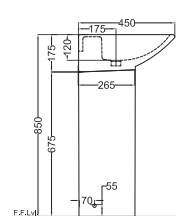

Laguna

LAS-WHT-91905

Table top basin,
Size:600x380x130mm,
Shape : Rectangular

LAS-WHT-91931

Table top basin with
three tap hole,
Size: 600x450x175 mm

LAS-WHT-91801

Wall hung basin with
fixing accessories,
Size:500x450x175mm

LAS-WHT-91301

Full pedestal for
LAS-WHT-91801

SIDE VIEW

LAS-WHT-91701

Under counter basin
with fixing accessories,
Size: 450x450x170 mm,
Shape : Square