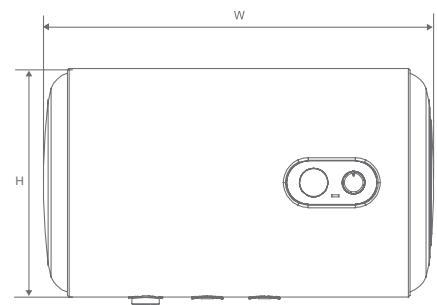

VERSA HORIZONTAL

(Manual)

Available in 40/60/80/100 litres

For use with shower panels for bathtubs

Product Specifications

Details	Versa Horizontal (Manual)		
Volume (L)	40/60/80/100		
Rated Wattage	40/60 L - 2 kW		
	80/100 L - 3 kW		
Voltage / Frequency (V/Hz)	230V/50Hz		
Temperature Range	35°C to 75°C		
Working Pressure (Mpa)	0.8		
Inlet / Outlet Connection (Inch)	1/2		
Warranty	7 Years on Tank		
	4 Years on Heating Element		
	2 Years on Other Parts		
Product Dimensions (in mm)		H	W
	40 Litres	400	685
	60 Litres	400	925
	80 Litres	470	895
	100 Litres	470	1065

Recommended for: Overhead Showers / Shower Panels / Bathtubs

3 STAR ENERGY RATING