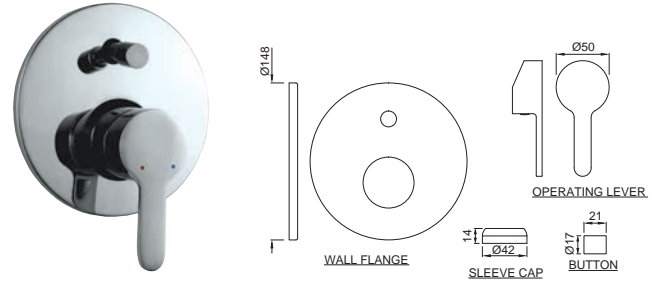

FUS-29139

Single Lever Concealed Shower Mixer For Connection To Overhead Shower only

Fusion

FUS-29227K

Single Lever Exposed Parts Kit of Deusch Mixer Consisting of Operating Lever, Cartridge Sleeve, Wall Flange (with Seals), (Compatible with ALD-227 & ALD-229)