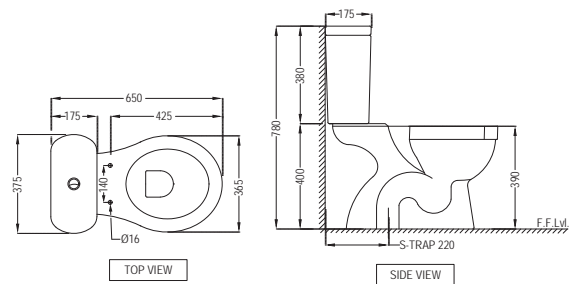

Floor mounted coupled WC

SLS-WHT-6751S220PPZ

Bowl With Cistern For Coupled WC With PP Soft Close Seat Cover, Hinges, Fixing Accessories And Accessories Set, Cistern Fittings, Size: 375x650x790 mm, S trap-220mm