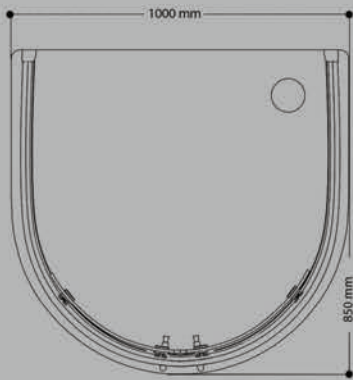

Jaquar Shower Enclosures For Every Bathroom

Bathroom Concepts with Jaquar Shower Enclosures

Bathroom Size - 8' x 6'

Model Used - DELTA 180