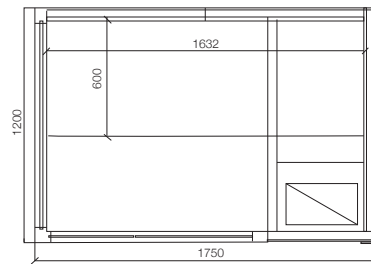

Kubix 1750 x 1200 x 2100 mm

Disclaimer: Pictures shown are for illustration purposes only

JSA-NAW-T16120

Specifications

Wood finish
hemlock

Chromotherapy

Stove heater
4.5 kw with frame

2 pcs.
s shape backrest