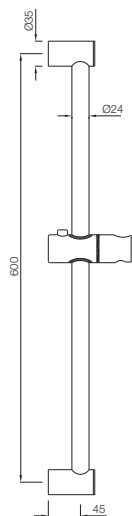

Showers | Accessories

Sliding Rails

SHA-1199N

Sliding Rail $\varnothing$ 24mm & 600mm Long Round Shape with Hand Shower Holder