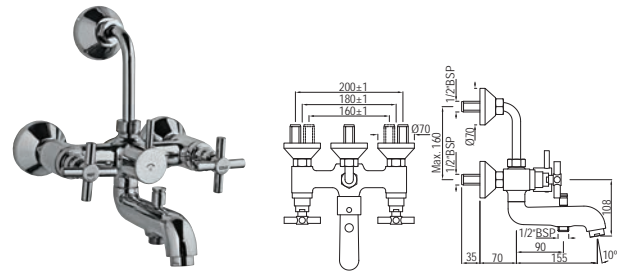

SOL-6273UPR

Wall Mixer with Provision For Overhead Shower with 115mm Long Bend Pipe On Upper Side, Connecting Legs & Wall Flanges

SOL-6281

Wall Mixer 3-in-1 System with Provision for both Hand Shower and Overhead Shower Complete with 115mm Long Bend Pipe, Connecting Legs & Wall Flange (without Hand & Overhead Shower)