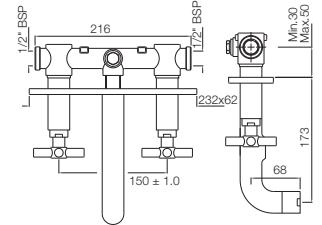

SOL-6095

Bath Tub Filler Consisting of 2 Control Cocks and One Spout, 20mm Cartridge Size

SOL-6421

4-Way Divertor for Concealed Fitting with Built-in Non-Return Valves with Divertor Handle

Solo

SOL-6431

Two Concealed Stop Cocks (Composite One Piece Body)