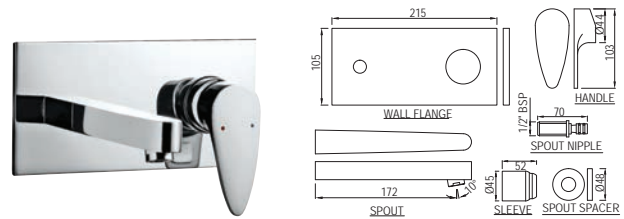

VGP-81233NK

Exposed Part Kit of Single Lever Basin Mixer Wall Mounted Consisting of Operating Lever, Cartridge Sleeve, Wall Flange, Nipple & Spout (Compatible with ALD-233N & ALD-235N)