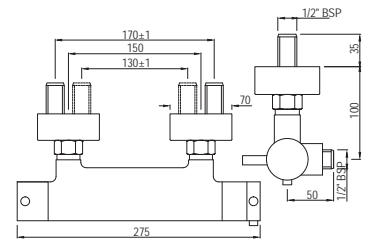

FLR-5655

Exposed Shower Mixer (Wall Mounted) with Thermostatic Control with Connecting Legs & Wall Flanges