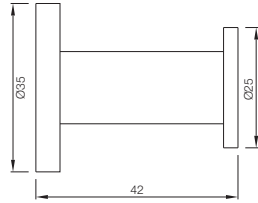

Bath Accessories

ACN-1191N
Robe Hook