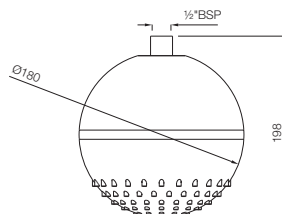

OHS-WHM-1763

LED Overhead Shower ϕ 180mm Circular Shape Single Flow (ABS Body with Face Plate White Matt) with Rubit Cleaning System