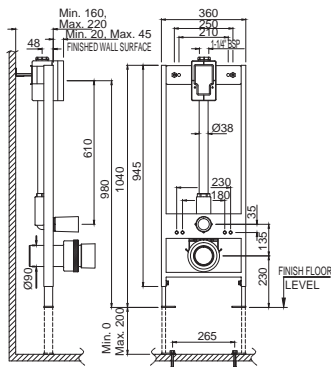

FLV-CHR-1073FP

i-Flush 32mm Concealed Body with Floor Mounting Frame, Installation Kit and "P-Type" Drain Pipe Connection Set for Wall Hung WC (without Exposed Actuation Plate Kit)