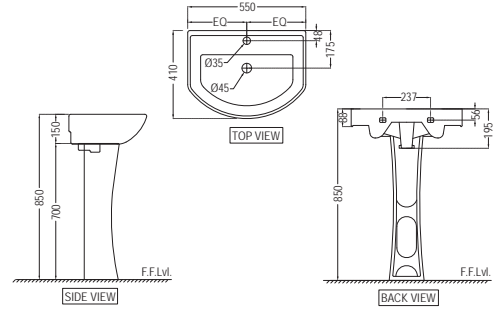

Full pedestal wash basin
CNS-WHT-811
Wall Hung Basin
with Fixing Accessories Set,
Size : 565x450x195 mm
CNS-WHT-303
Full Pedestal for
CNS-WHT-811