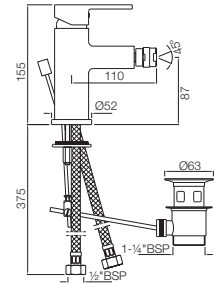

Single Lever | Bidet

FUS-29213B

Single Lever 1-Hole Bidet Mixer with Popup Waste System with 375mm Long Braided Hoses