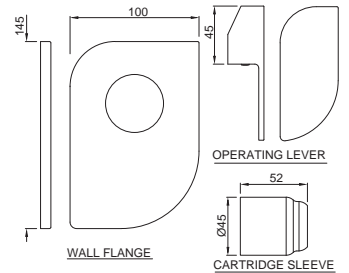

ALI-85227K

Single Lever Exposed Parts Kit of Deusch Mixer Consisting of Operating Lever, Cartridge Sleeve, Wall Flange (with Seals), (Compatible with ALD-227 & ALD-229)

*at 3 bar pressure