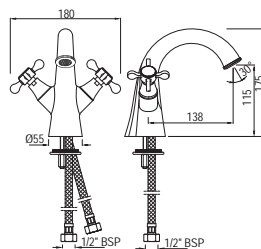

QQP-7167BPM

Central Hole Basin Mixer without Popup Waste System with 450mm Long Braided Hoses