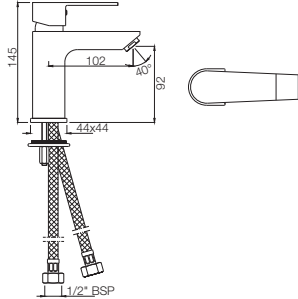

Aria

Resplendent Style. Free-Flowing Design.

Aria

Single Lever | Basin

ARI-39001B

Single Lever Basin Mixer without Popup Waste and 450mm Long Braided Hoses

ARI-39051B

Single Lever Basin Mixer with Popup Waste and 450mm Long Braided