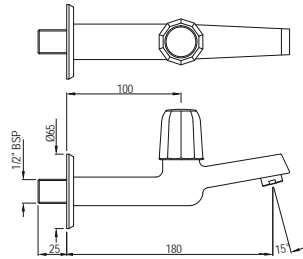

Continental Prime

COP-107PM
Long Body Bib Cock with Wall Flange