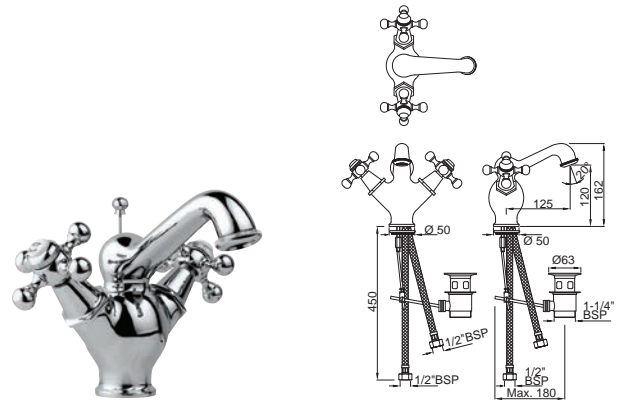

The finishes depicted here are only indicative and may differ from that on the actual product.

Queen's

Quarter Turn | Basin

QQT-7167B

Central Hole Basin Mixer with Regular Spout without Popup Waste System with 450mm Long Braided Hoses