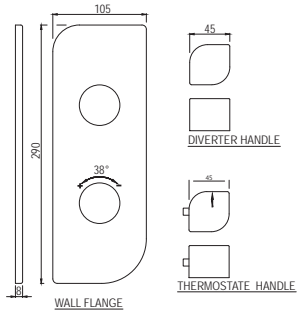

Thermostatic Mixers (Aquamax)

Alive

ALI-85661K

Aquamax Exposed Part Kit of Thermostatic Shower Mixer (Suitable for ALD-661)