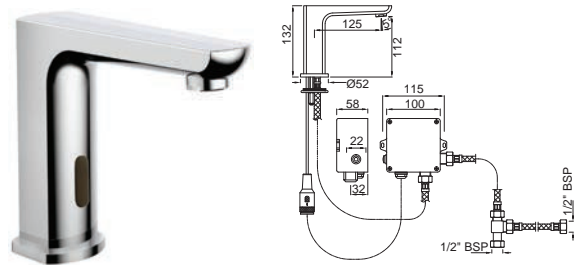

SNR-35019PMPK

Kubix Prime Sensor Faucet for Wash Basin with Pre-mixed
Water Supply Kit (Battery Operated)
Flow rate: