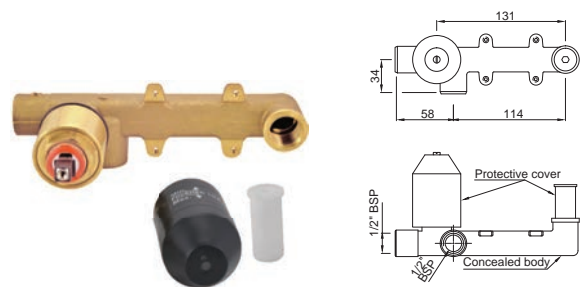

ALD-235NPSO

Left Hand Side Operated Concealed Body for Single Lever wall mounted Basin Mixer with protection cover old, but without Exposed Parts