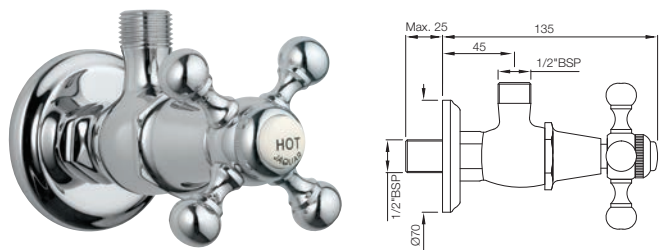

QQT-7053

Angular Stop Cock with Wall Flange