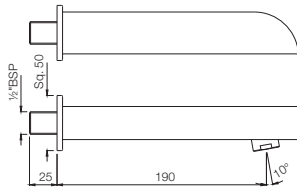

Alive

SPJ-85429

Bathtub Spout with Wall Flange