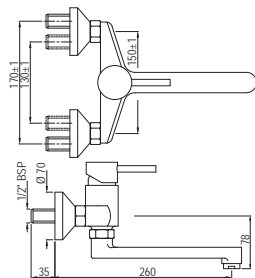

FLR-5163

Single Lever Sink Mixer Swinging Spout (Wall Mounted Model) With Connecting Legs & Wall Flanges