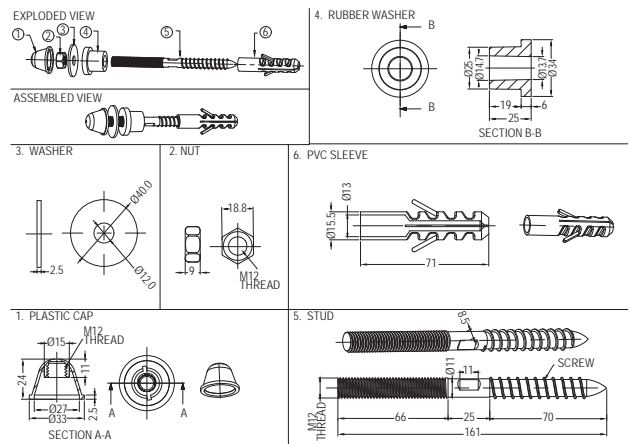

ZPS-MST-RB03
Rack Bolt for Wash Basin
(Mild Steel) Size: 10mm

Accessories

ZPS-MST-RB07
 Rack bolt for WC
 (Mild steel),
 Size:12mm

ZPS-SNS-RB07
 Rack bolt for WC
 (Stainless steel),
 Size:12mm

ZPS-WHT-GK01
 Inlet and Outlet Gasket