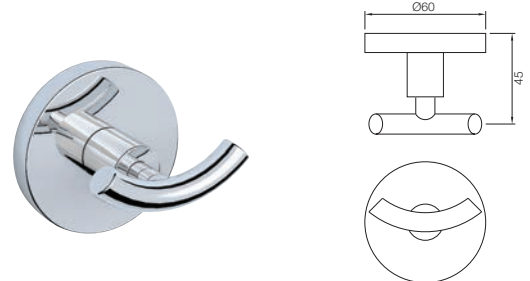

ACN-1161N
Double Coat Hook

ACN-1171N
Glass Shelf 600mm Long

ACN-1181S
Towel Rack 600mm Long with Lower Hangers, Stainless Steel

ACN-1181FS
Towel Rack 600mm Long without Hangers, Stainless Steel

ACN-1181FHS
Towel Rack 600mm Long without Lower Hangers but with 3 hooks, Stainless Steel