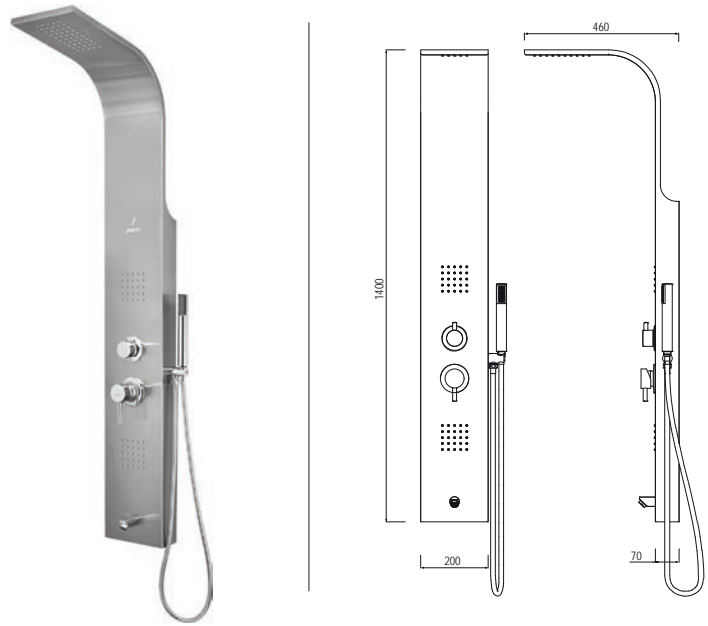

Specifications

Anti-finger print
stainless steel
body

Inbuilt ABS top
shower with
50 nozzles

ABS body
massage jets

Chrome plated
ABS hand shower

Brass Spout

Multi function
water diverter

Brass faucet body
with Hot & Cold
mixer

1.5m stainless steel
double locked
flexible hoses

40cm
stainless steel
braided hose

Operating
pressure -
minimum 2 bar