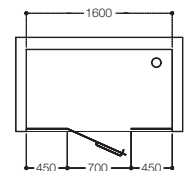

1830-G / 1130-G

Model: 1830-G / 1130-G

Description: Wall to wall shower enclosure with two fixed glass and openable door in between - 3 part

Finish: Chrome | Glass: 8mm / 10mm

8mm

Size: (in mm)

Height	Width	Code
1950	1200 - 1600	JSE-CHR-830G1216H19X
1950	1601 - 2000	JSE-CHR-830G1620H19X
1950	2001 - 2400	JSE-CHR-830G2024H19X
1950	2401 - 2800	JSE-CHR-830G2428H19X

10mm

Size: (in mm)

Height	Width	Code
1950	1200 - 1600	JSE-CHR-130G1216H19X
1950	1601 - 2000	JSE-CHR-130G1620H19X
1950	2001 - 2400	JSE-CHR-130G2024H19X
1950	2401 - 2800	JSE-CHR-130G2428H19X

Version available in

Tempered Glass