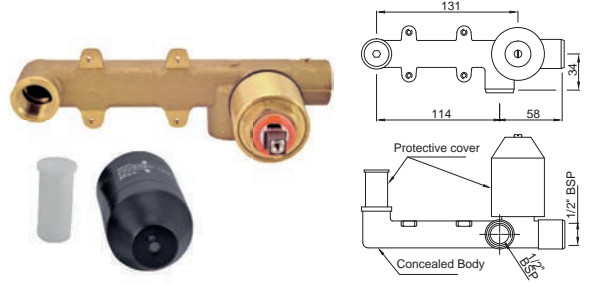

ALD-233NPSO

Concealed Body for Single Lever wall mounted Basin Mixer with protection cover old, But without Exposed Parts