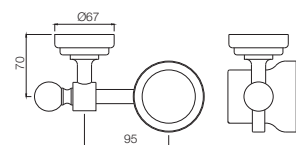

AQN-7741
Tumbler Holder