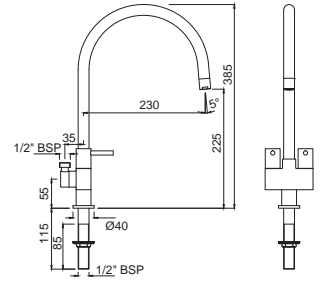

FLR-5355N

Sink Cock with Provision for Connection to RO from rear side & Swinging Spout