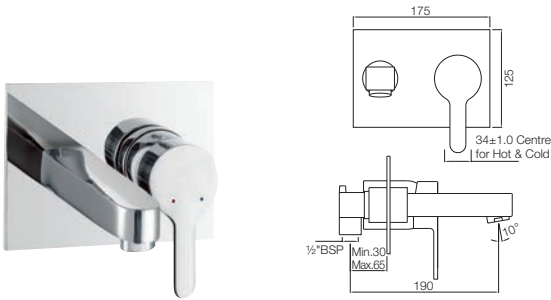

Fusion

FUS-29135

Single Lever High Flow Bath Filler (Concealed Body) Wall Mounted Model with Bath Spout (Composite One Piece Body)