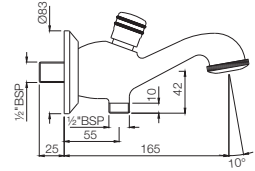

SPJ-7463

Bathtub Spout with Button Attachment for Hand Shower with Wall Flange