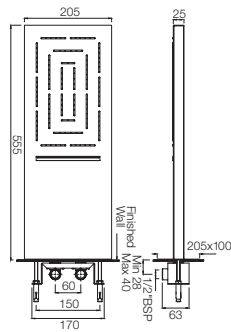

OHS-1649

Water Fall Overhead Shower 552x205x25mm Flat Shape Dual Flow (Maze Rain & Cascade) with Concealed Installation Kit & Wall Flange (Shower Body & Face Plate of SS Chrome Plated) with Rubit Cleaning System