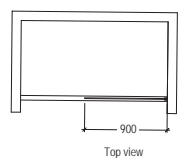

S810F

Model: S810F

Specifications: Free standing bathscreen without stabilizer rod with square hardware & profile

Glass: 8mm

Left Version

Height	Width	Code
2000	600-800	JSE-CHR-S810F0680H20X
2000	801-1200	JSE-CHR-S810F0812H20X
2000	1201-1600	JSE-CHR-S810F1216H20X

Version available in

Tempered Glass

EZEE KLEEN

Ready to fit