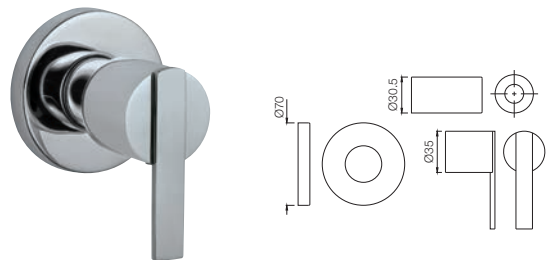

FON-40083K

Exposed Part Kit of Concealed Stop Cock & Flush Cock with Fitting Sleeve, Operating Lever & Adjustable Wall Flange with Seal (compatible with ALD-083, ALD-089 & ALD-081)