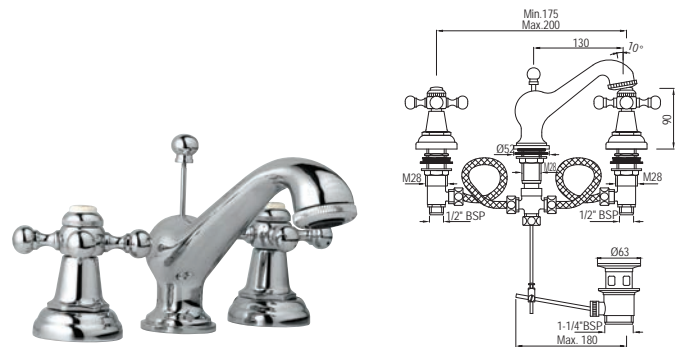

QQT-7191

3-Hole Basin Mixer with Popup Waste System