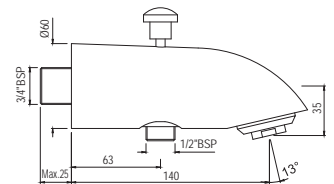

SPJ-467

Bathtub Spout Heavy Casted Body with Button Attachment for Hand Shower