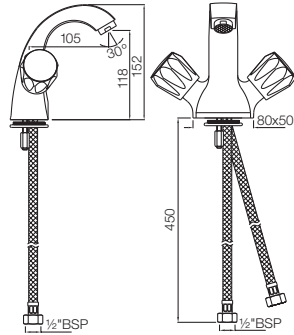

Continental

Full Turn | Basin

CON-167KNB

Central Hole Basin Mixer without Popup Waste System with 450mm Long Braided Hoses