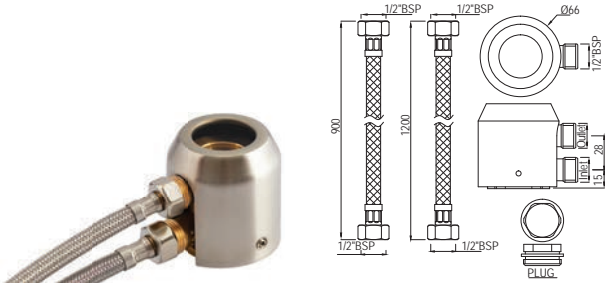

Pillar Cock Auto Closing System with 65mm Extension Body & Elbow Operated Extended Lever

PRS-031MED

Pillar Cock Auto Closing System with Elbow Operated Extended Lever

PRS-043MED

Bib Cock Auto Closing System with Built-in Control Cock, Wall Flange & Elbow Operated Extended Lever

PRS-STL-033EF

Exposed Foot Operated Auto Closing Valve for Basin Taps & Spouts (Table Mounted Model) with Two 900 & 1200mm Long Braided Hoses with 15mm Nuts

PRS-STL-033EFP

Exposed Foot Operated Auto Closing Valve for Pressmatic Basin Taps Only with Plug (Table Mounted Model) with Two 900 & 1200mm Long Braided Hoses with 15mm Nuts

New Age Pressmatic

PRS-STL-033EFPWC

Exposed Foot Operated Auto Closing Valve for Pressmatic Basin Taps Without Cartridge, But with Plug (Table Mounted Model) With Two 900 & 1200mm long Braided Hoses with 15mm nuts