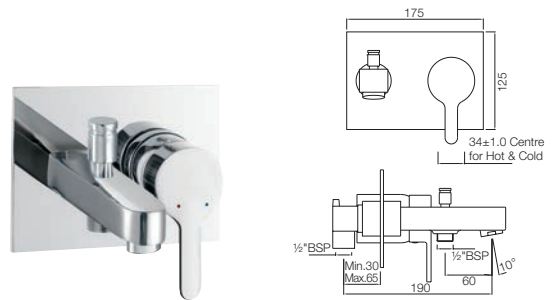

FUS-29137

Single Lever High Flow Bath & Shower Mixer (Concealed Body) Wall Mounted Model with Button Spout (Composite One Piece Body)