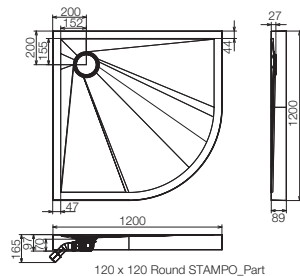

120 x 120 Round STAMPO_Part