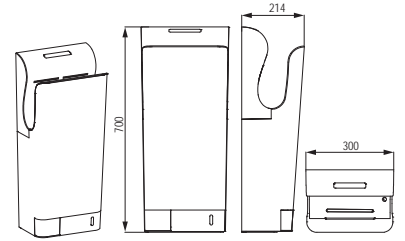

Hand Dryer - Nuovo

HDR-SLV-AK2030

Nuovo dualflow touch-free infrared hand dryer with intelligent LED display, 1850W rated power, DC brushless motor & double HEPA filter
Material: ABS
Finish: Silver