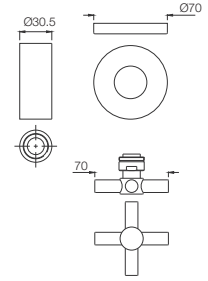

SOL-6083K
Exposed Part Kit of Concealed Stop Cock & Flush Cock with Fitting Sleeve, Operating Lever & Adjustable Wall Flange with Seal (compatible with ALD-083, ALD-089 & ALD-081)