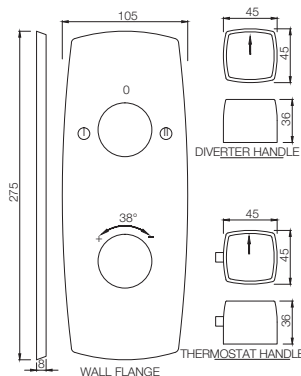

ARC-87681K
Aquamax Exposed Part Kit of Thermostatic Shower Mixer with 2-way diverter (Suitable for ALD-681)