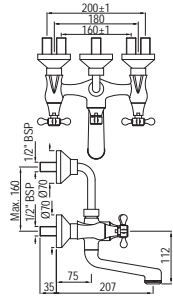

QQP-7273PM

Wall Mixer with Provision For Overhead Shower with 115mm Long Bend Pipe On Upper Side, Connecting Legs & Wall Flanges