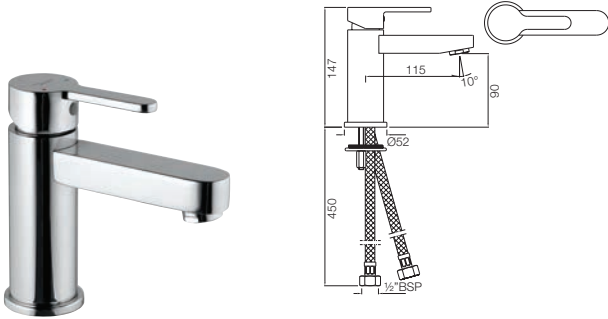

VGP-81683K

Aquamax Exposed Part Kit of Thermostatic Shower Mixer with 3-way diverter (Suitable for ALD-683)

Fusion

Solidarity With Solid Lines And Circles.

Fusion

Single Lever | Basin

FUS-29023B

Single Lever Extended Basin Mixer (Height 85mm) without Popup Waste System with 450mm Long Braided Hoses