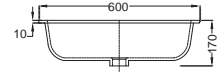

Laguna

LAS-WHT-91703

Under counter basin with fixing accessories,
Size: 600x450x170 mm,
Shape : Rectangular

FRONT VIEW

LAS-WHT-91705

Under counter basin with fixing accessories,
Size: 350x350x160 mm,
Shape : Round

LAS-WHT-91707

Under counter basin with fixing accessories,
Size: 450x450x170mm,
Shape : Round

FRONT VIEW