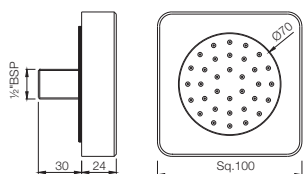

BSH-1751

Body Shower Wall Mounted 100X100mm Square Shape (ABS Chrome plated face plate) with rubit cleaning system