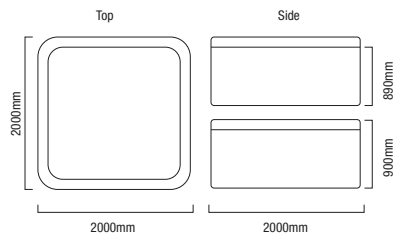

Structure Frame drawing of BREVA