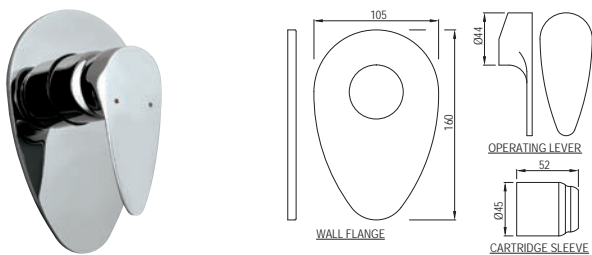

VGP-81227K

Single Lever Exposed Parts Kit of Deusch Mixer Consisting of Operating Lever, Cartridge Sleeve, Wall Flange (with Seals), (Compatible with ALD-227 & ALD-229)

VGP-81065NK

Single Lever Exposed Parts Kit of Diverter Consisting of Operating Lever, Wall Flange (with Seals) & Button Only (Compatible with Item ALD-065N)