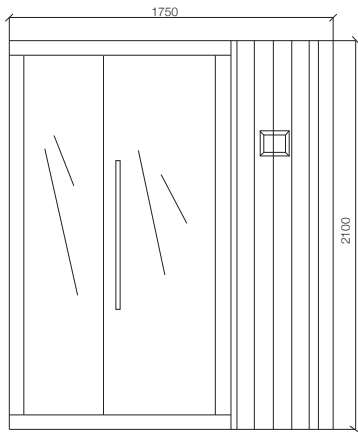

Kubix 1750 x 1200 x 2100 mm

Disclaimer: Pictures shown are for illustration purposes only

JSA-NAW-T16120

Specifications

Wood finish
hemlock

Chromotherapy

Stove heater
4.5 kw with frame

2 pcs.
s shape backrest