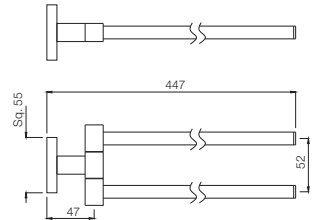

ACN-1177N
Shower Basket Small

Bath Accessories

ACN-1179N
Shower Basket Large

Kubix Prime

AKP-35701PS
Grab Bar 300mm Long, Stainless Steel

AKP-35711PS
Single Towel Rail 600mm Long, Stainless Steel

AKP-35715PS
Swivel Towel Holder Twin Type, Stainless Steel