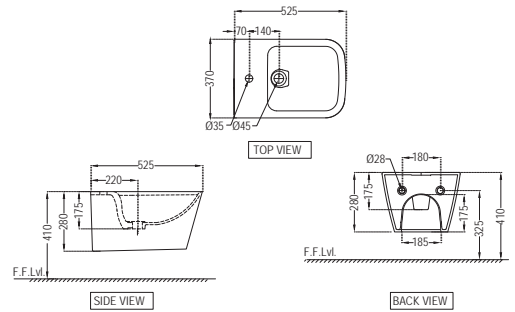

LAS-WHT-91153
Blind installation wall hung bidet with fixing accessories, Size:370x525x280 mm

LAS-WHT-91901
Table top basin, Size:380x380x130mm, Shape : Square

LAS-WHT-91903
Table top basin, Size:450x450x130mm, Shape : Square