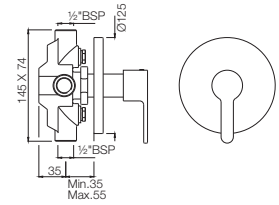

FUS-29421

4-Way Divertor for Concealed Fitting with Built-in Non-Return Valves with Divertor Handle

Quarter Turn | Taps