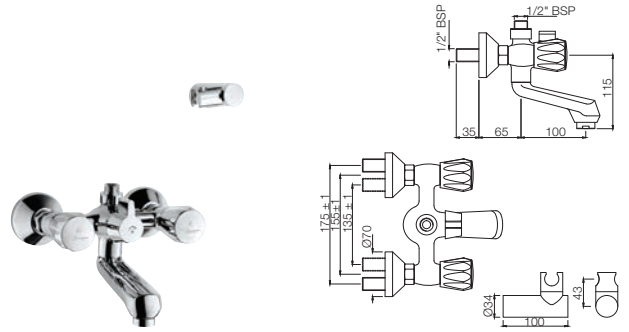

CON-267KN

Wall Mixer with connector for Hand Shower Arrangement with Connecting Legs, Wall Flanges & Wall Bracket for Hand Shower