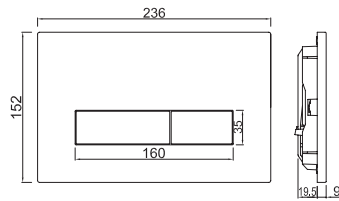

JCP-CHR-352415
Control Plate Kubix