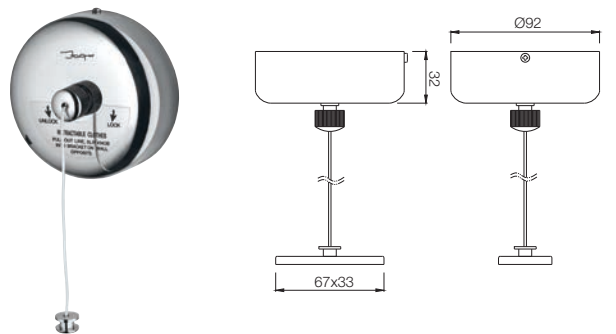

AHS-1565
Clothesline Retractable (Stainless Steel)