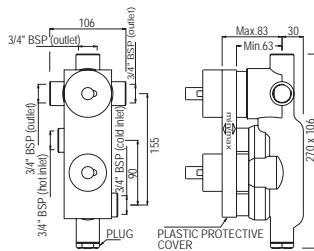

ALD-683
Aquamax Concealed Body of Thermostatic Shower Mixer with 3-way diverter