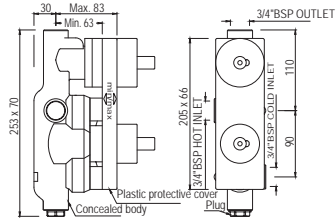

Thermostatic Mixers (Aquamax)

Concealed Body

ALD-661
Aquamax Concealed Body of Thermostatic Shower Mixer