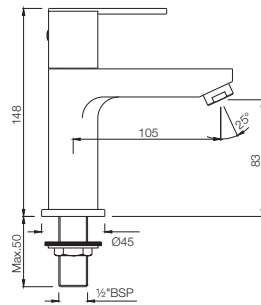

Quarter Turn | Basin

FON-40011

Pillar Cock