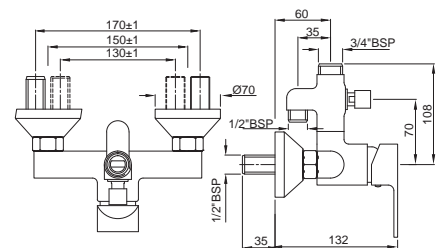

ARI-39145

Single Lever Exposed Shower Mixer With Provision For Connection to Exposed Shower Pipe (SHA-1211NH & SHA-1213) & Hand Shower With Connecting Legs & Wall Flanges