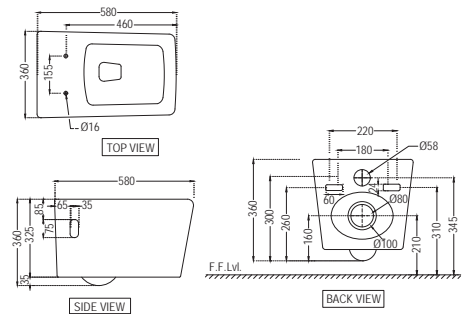

ARS-WHT-39951UFSM
Wall Hung WC With UF Soft
Close Slim Seat Cover,
Hinges, Accessories Set,
Size: 360x580x360 mm

NEW

ARS-WHT-39953BIUFSM
Rimless, Blind Installation Wall
Hung WC With UF Soft Close
Slim Seat Cover, Hinges,
Accessories Set,
Size : 345x495x365 mm