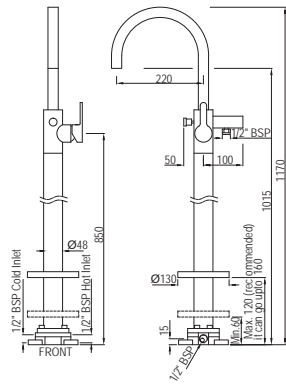

Fusion

FUS-29121K

Exposed Parts of Floor Mounted Single Lever Bath Mixer with Provision for Hand Shower, without Hand Shower & Shower Hose (Compatible with ALD-121)