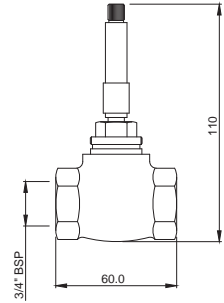

ALD-089CQT

Concealed Stop Cock Regular Body Suitable for 20mm Pipe Line with Spindle Extension & Plastic Protection Cap (without Exposed Parts)