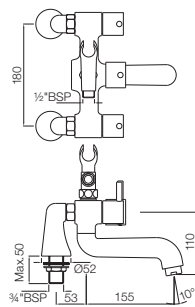

FLR-5271N

Bath Tub Mixer (Exposed Adjustable Legs) with Telephone Shower Arrangement & Crutch