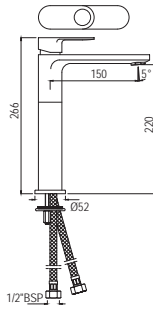

ORP-10005BPM

Single Lever Tall Boy with 150mm Extension Body Fixed Spout without Popup Waste System with 600mm Long Braided Hoses
Registered design no.276012