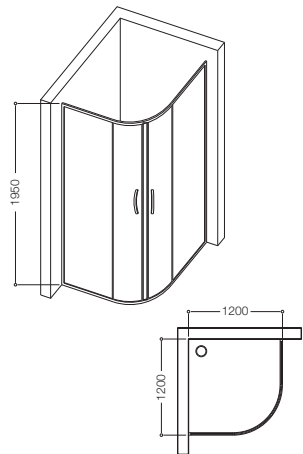

Version available in

Not applicable (NA)

Tempered Glass

Ready to fit