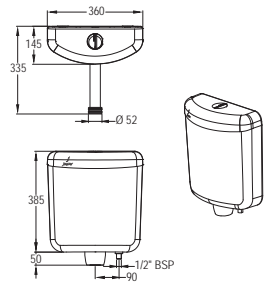

WHC-WHT-184NT

Wall Hung Cistern (Compatible with 39mm Drainage Pipes) with Installation Kit, But without Drainage Pipes (Suitable for Orissa Pan)