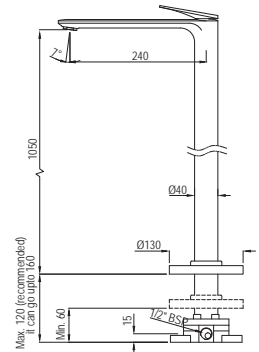

LAG-CHR-91027

Floor mounted single lever basin mixer