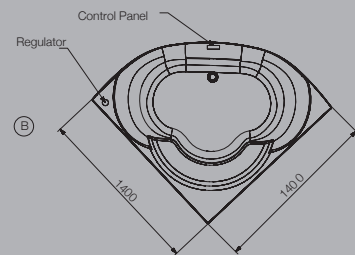

Back Jets-4

0.9 HP Air Blower

Air Jets 12

Air Regulator

Disinfection

Headrests

Chromotherapy

FUSION 1400 X 1400 X 450 mm