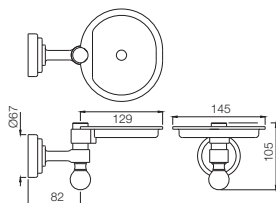

AQN-7733
Soap Dish (Polycarbonate)