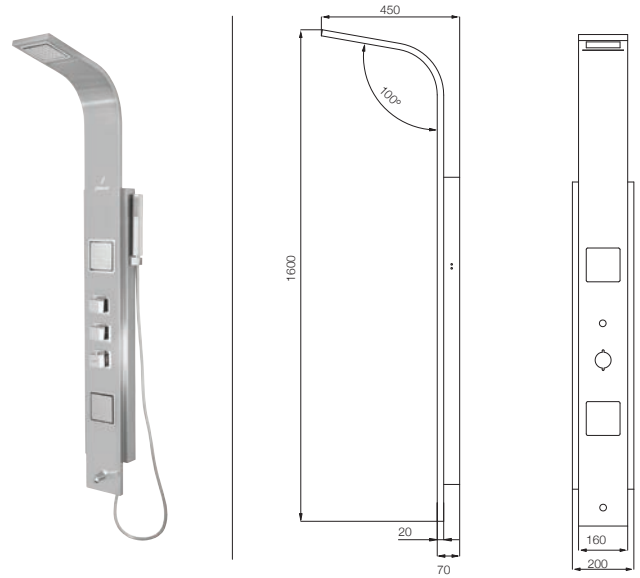

Specifications

Anti-finger print stainless steel body

Movable ABS top shower

Cascade shower

2 Moveable ABS body massage jets

Hand shower with flexible hose

Brass Spout

Thermostatic mixer with diverter

40cm stainless steel braided hose

Minimum Water pressure required 2 bar