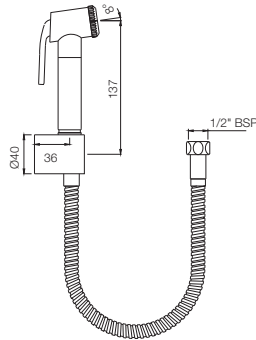

ALD-229

Concealed Body for Single Lever Deusch Mixer with Provision for Connection to Spout only But without Exposed Part

ALD-573

Hand Shower (Health Faucet) with 8mm Dia, 1.2 Meter Long Flexible Tube & Wall Hook
Flow rate: 11.65 ℓ/min*