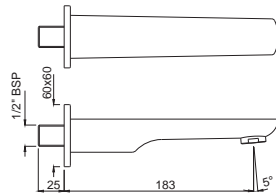

Kubix Prime

SPJ-35429PM
Bathtub Spout with Wall Flange