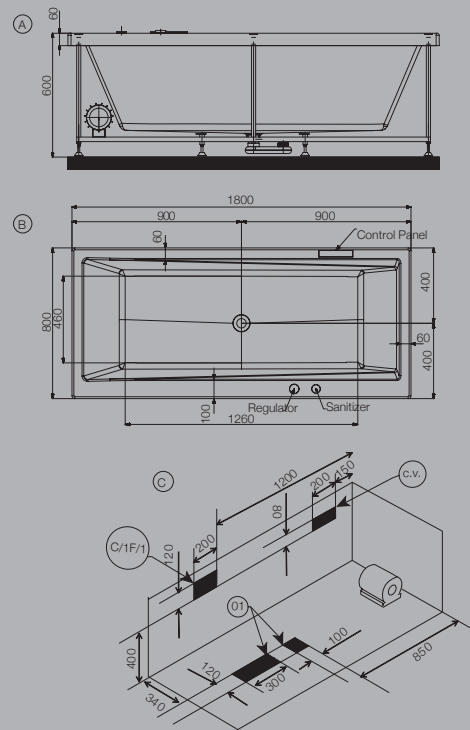

Chromotherapy

KUBIX 1800 X 800 X 470 mm

JWP-WHT-KUBIX180WX (Water System)

Specifications

PMMA Sheet

PU Green Reinforcement

SS Frame

Level Sensor