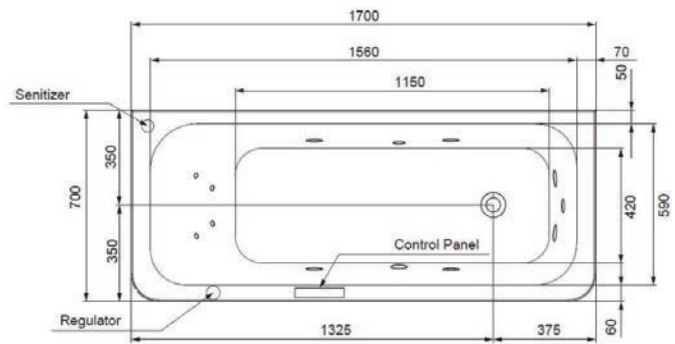

JWA-WHT-SP55X

Side panel suitable for Laguna bathtub