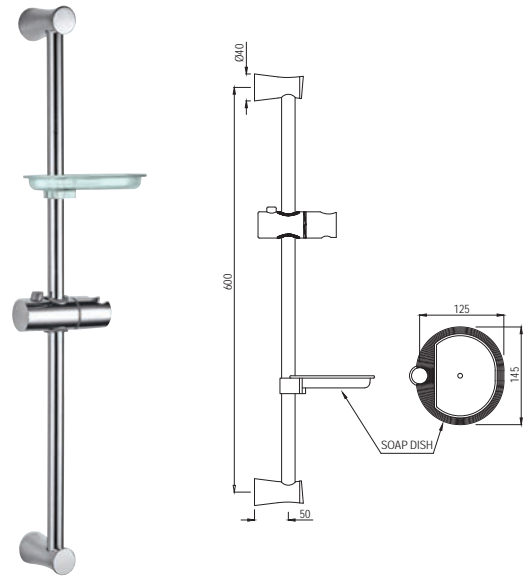

SHA-1187N

Sliding Rail ϕ 19mm & 600mm Long Round Shape with Hand Shower Holder & Soap Dish