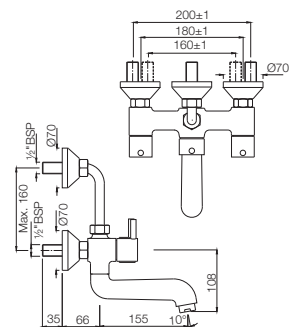

FLR-5273UPR

Wall Mixer with Provision For Overhead Shower with 115mm Long Bend Pipe On Upper Side, Connecting Legs & Wall Flanges