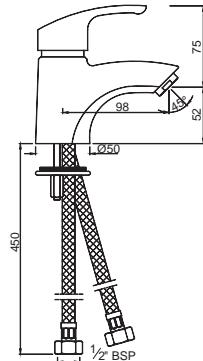

Eko

Single Lever | Basin

EKO-33001B

Single Lever Basin Mixer without Popup Waste System with 450mm Long Braided Hoses