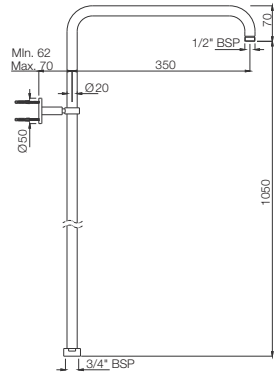

SHA-1211N

Exposed Shower Pipe L-Type in Round Shape 20mm, Size 1120X410mm (for Connecting Overhead Shower)