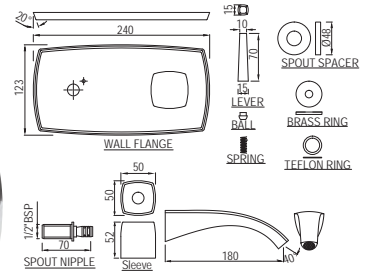

The finishes depicted here are only indicative and may differ from that on the actual product.

Arc

Single Lever | Basin

ARC-87011B

Joystick Basin Mixer without Popup Waste with 450mm Long Braided Hoses

ARC-87233K