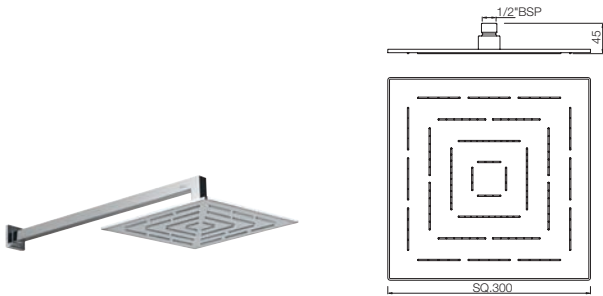

Showers | Rain Showers

OHS-1639

Maze Overhead Shower 300x300mm Square Shape Single Flow (Body & Face Plate Stainless Steel with Chrome Finish) with Rubit Cleaning System
Registered design no.276017