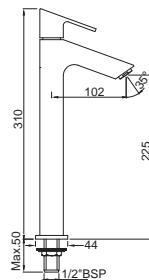

LYR-38021

Pillar Cock with 140mm Extension Body