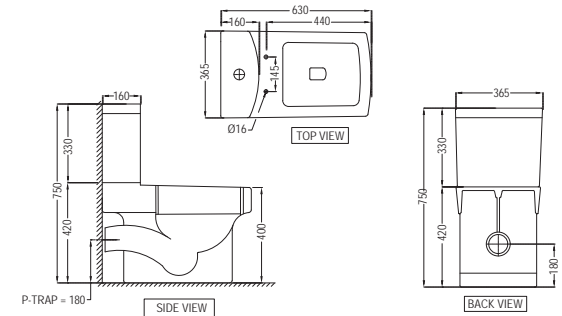

Floor mounted coupled WC
FNS-WHT-40751P180UFSM
Bowl for Coupled WC with UF soft
close slim seat cover, Hinges, Fixing
Accessories and Accessories Set,
Size: 365x630x750 mm,
P Trap-180mm
FNS-WHT-40201
Cistern with cistern fittings for-
40751P180UFSM
& 40751S220UFSM