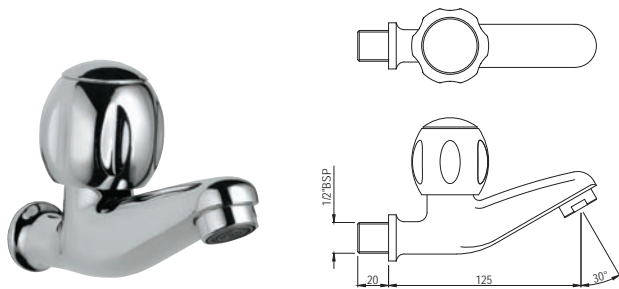

Quarter Turn | Taps

CQT-23037
Bib Cock