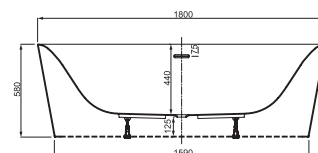

Laguna 1800 x 800 x 440/580mm

Disclaimer: Pictures shown are for illustration purposes only

JBT-WHT-FSBTLG6001: Laguna free standing bathtub 1800x800x440/580mm with built-in overflow, pop-up waste
Also Available

JBT-WHT-FSBTLG6005: Laguna free standing bathtub 1800x800x440/580mm with holes for 5 hole filler, built-in overflow, pop-up waste (filler LAG-CHR-91287 sold separately)

Specifications

Free standing bathtub

Overflow & drain