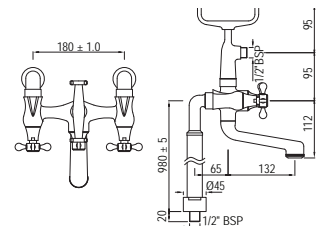

QQP-7271PMHL

Bath and Shower Mixer with Telephonic Shower Crutch and 950mm High Rise Legs (without Shower & Shower Hose)