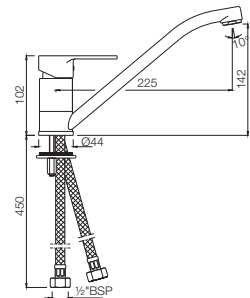

ARI-39173B

Single Lever Sink Mixer with Swinging Spout (Table Mounted) with 450mm Long Braided Hoses

Quarter Turn | Basin

ARI-39011

Pillar Cock

ARI-39021

Pillar Cock with 140mm Extension Body

*at 3 bar pressure