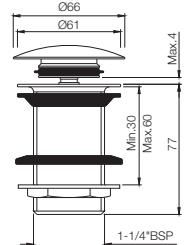

ALD-727L130

Click Clack Waste 32mm Size Full Thread with 130mm Height

ALD-727

Click Clack Waste 32mm Size Full Thread With 80mm Height

ALD-709

Waste coupling 32mm Size Half Thread with 80mm height
Also available