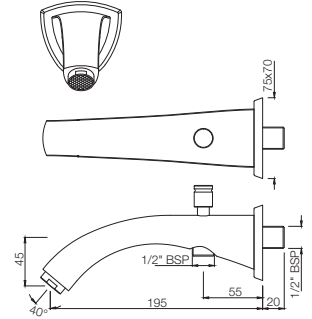

Concealed Flush Valve Complete with 32mm Size Control Cock & 300mm Long Operating lever

Bathtub Spouts

Form Meets Functionality.

Bathtub Spouts

Arc

SPJ-87429
Bath Tub Spout with Wall Flange

SPJ-87463
Bath Tub Spout with Button attachment for Hand Shower with Wall Flange