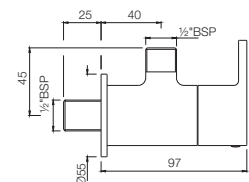

FUS-29053

Angular Stop Cock with Wall Flange