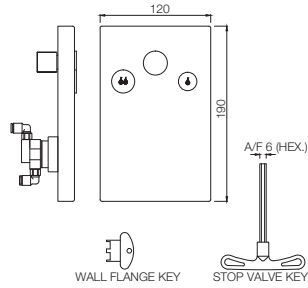

Concealed Body of i Flush, 32mm

FLV-1075C

Concealed Body of i Flush, 20mm

i-Flush

FLV-1075NK

Exposed Part Kit of i Flush with Dual Flush Push Button Actuation & control stop cock (Suitable for Item FLV-1073C & FLV-1075C)