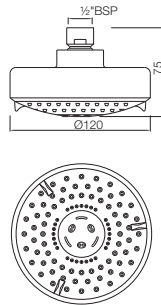

OHS-1799

Overhead Shower ϕ 120mm Round Shape Multi Flow (ABS Body Chrome Plated with Gray Face Plate) with Rubit Cleaning System