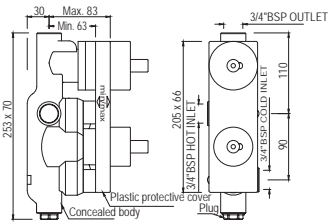

ALD-661
Aquamax Concealed Body of Thermostatic Shower Mixer