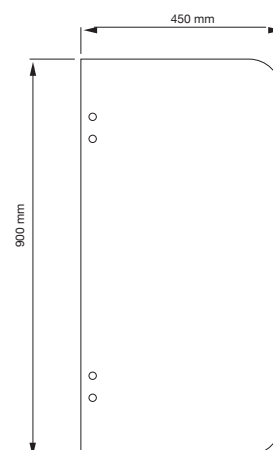

Model: 1810-US/1810-UC

Description: Rectangular shaped urinal partition with frosted glass

Finish: Chrome

Glass: 8mm / 10mm

8mm

Size: (in mm)

Height	Width	Code
900	450	JSE-CHR-810US450X

10mm

Size: (in mm)

Height	Width	Code
900	450	JSE-CHR-110US450X