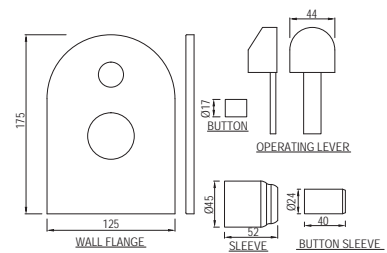

DRC-37227K

Single Lever Exposed Parts Kit of Deusch Mixer Consisting of Operating Lever, Cartridge Sleeve, Wall Flange (with Seals), (Compatible with ALD-227 & ALD-229)

DRC-37055NK

Single Lever Exposed Parts Kit of Diverter Consisting of Operating Lever, Cartridge Sleeve, Wall Flange (with Seals) Button Assembly Sleeve & Button (Compatible with ALD-055N)