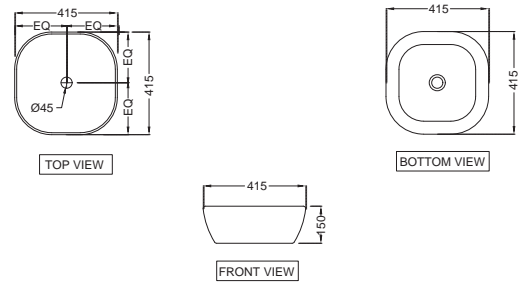

JDS-WHT-25931
Table Top Basin,
Size: 595x445x135 mm