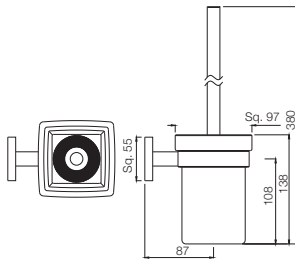

AKP-35743P
W.C. Brush Holder