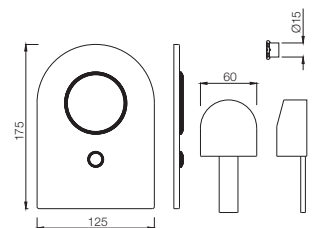

DRC-37193K

Single Lever 3-inlet Diverter Exposed parts kit Consisting of Operating Lever, Wall Flange & Button Only (Suitable For Item ALD-193)