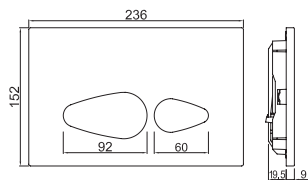

Flush Plates

JCP-CHR-812415
Control Plate Vignette Prime