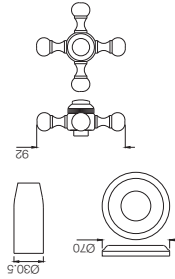

Queen's

QQT-7083K

Exposed Part Kit of Concealed Stop Cock & Flush Cock with Fitting Sleeve, Operating Lever & Adjustable Wall Flange with Seal (compatible with ALD-083, ALD-089 & ALD-081)