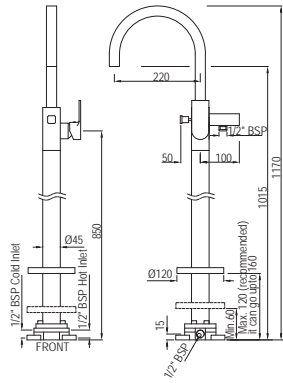

Lyric

LYR-38121K

Exposed Parts of Floor Mounted Single Lever Bath Mixer with Provision for Hand Shower, without Hand Shower & Shower Hose (Compatible with ALD-121)