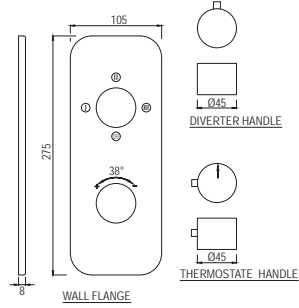

Florentine

FLR-5683K

Aquamax Exposed Part Kit of Thermostatic Shower Mixer with 3-way diverter (Suitable for ALD-683)