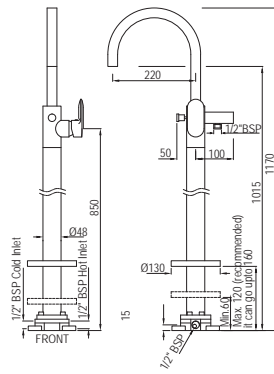

OPP-15121KPM

Exposed Parts of Floor Mounted Single Lever Bath Mixer with Provision for Hand Shower, without Hand Shower & Shower Hose (Compatible with ALD-121)