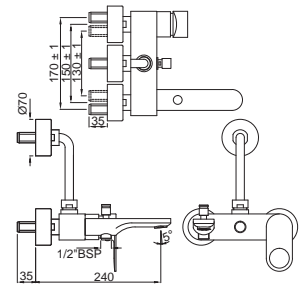

ORP-10125PM

Single Lever Wall Mixer 3-in-1 System with Provision for both Hand Shower and Overhead Shower Complete with 115mm Long Bend Pipe, Connecting Legs & Wall Flange (without Hand & Overhead Shower)
Registered design no.276013