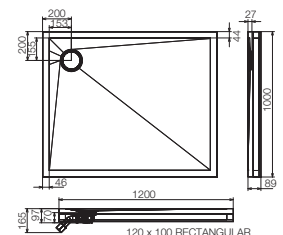

Rectangular Models

120 x 100 RECTANGULAR

JSE-WHT-STRCT1210X

Shower Tray 1200mm X 1000mm Rectangle