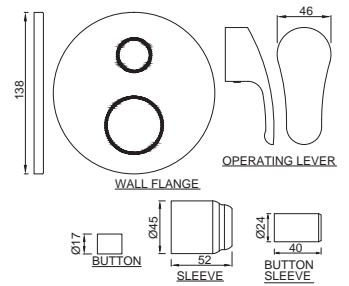

EKO-33055NK

S.L. Exposed Parts Kit of Diverter Consisting of Operating Lever, Cartridge Sleeve, Wall Flange (with Seals) Button Assembly Sleeve & Button (Compatible with ALD-055N)