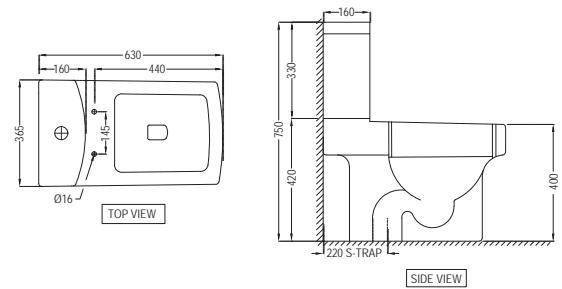

Floor mounted coupled WC
FNS-WHT-40751S220UFSM
Bowl For Coupled WC With UF
Soft Close Slim Seat Cover, Hinges,
Fixing Accessories And Accessories
Set, Size: 365x630x750 mm,
S Trap-220mm
FNS-WHT-40201 Cistern with
cistern fittings for 40751P180UFSM
& 40751S220UFSM