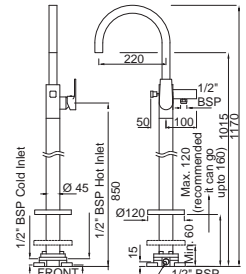

ARI-39121K

Exposed Parts of Floor Mounted Single Lever Bath Mixer with Provision for Hand Shower, without Hand Shower & Shower Hose (Compatible with ALD-121)