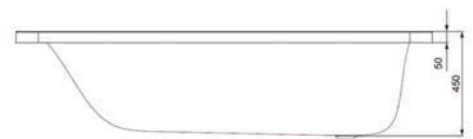

Note: Drain pipe/Europa kit are mandatory products for installation of all the bathtubs. Accessories shown in the image are not a part of the product