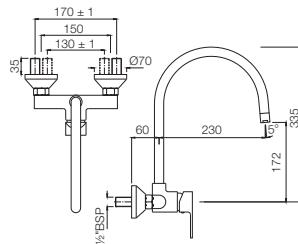

Single Lever | Kitchen

ARI-39165

Single Lever Sink Mixer With Swinging Spout on Upper Side (Wall Mounted Model) With Connecting Legs & Wall