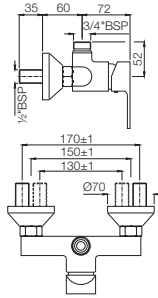

Aria

ARI-39147

Single Lever Exposed Shower Mixer With Provision For Connection to Exposed Shower Pipe (SHA-1211N) With Connecting Legs & Wall Flanges