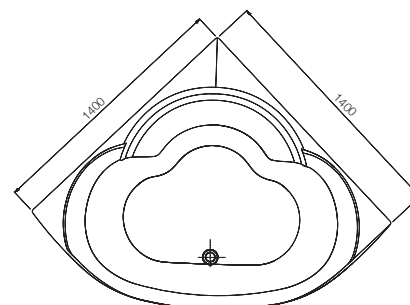

Note: Drain pipe/Europa kit are mandatory products for installation of all the bathtubs. Accessories shown in the image are not a part of the product