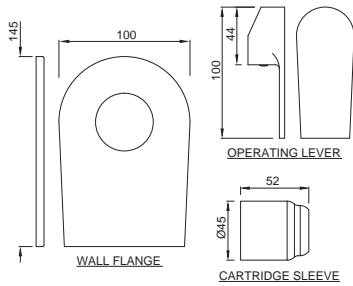

ARI-39227K

Single Lever Exposed Parts Kit of Deusch Mixer Consisting of Operating Lever, Cartridge Sleeve, Wall Flange (with Seals), (Compatible with ALD-227 & ALD-229)