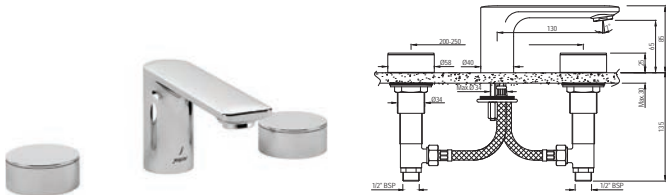

Laguna

Quarter Turn | Basin

LAG-CHR-91189CSR

3-hole basin mixer with casted spout, round handle and without popup waste system