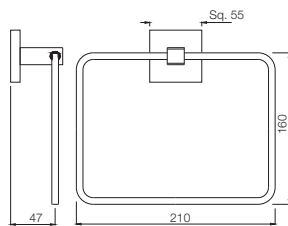

ACN-1177N
Shower Basket Small

Bath Accessories

ACN-1179N
Shower Basket Large

Kubix Prime

AKP-35701PS
Grab Bar 300mm Long, Stainless Steel

AKP-35711PS
Single Towel Rail 600mm Long, Stainless Steel

AKP-35715PS
Swivel Towel Holder Twin Type, Stainless Steel