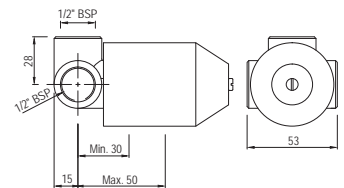

ALD-227

Concealed Body for Single Lever Deusch Mixer with Provision for Connection to Overhead Shower only But without Exposed Part