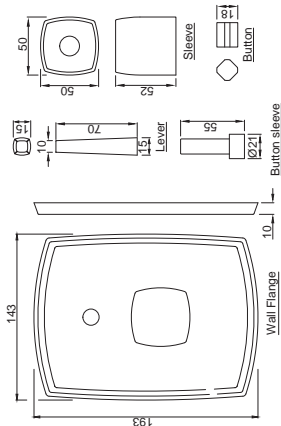

ARC-87065K

Exposed Parts Kit of Joystick Concealed Diverter Consisting of Operating Lever, Cartridge Sleeve Set, Wall Flange (with Seals), Button Assembly Sleeve & Button (Suitable For Item ARC-87065C)