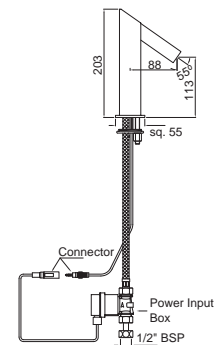

SNR-CHR-51001SQ

Sensor Faucet for Wash Basin in Square Shape with Base Flange (Battery Operated)