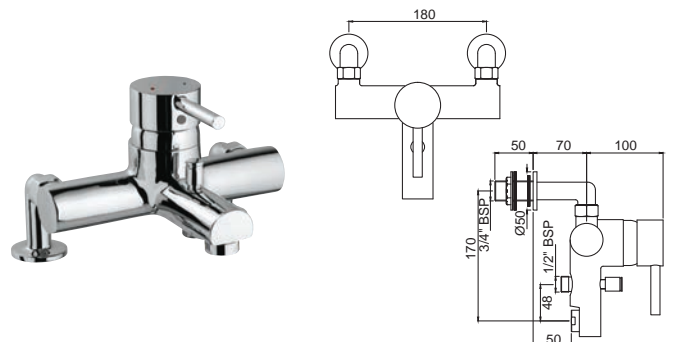

FLR-5133

Single Lever Bath Tub Mixer (High Flow) with Hand Shower Arrangement with Exposed Straight Legs