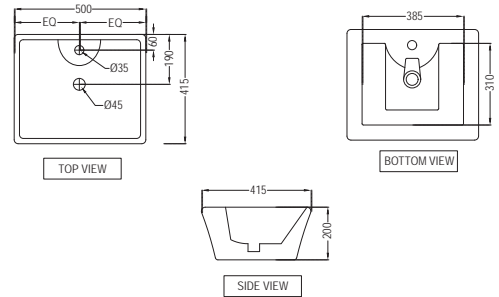

FNS-WHT-40601
Counter Top Basin,
Size: 570x420x180 mm