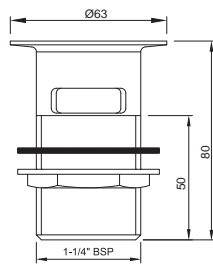

ALD-709

Waste coupling 32mm Size Half Thread with 80mm height
Also available

ALD-709L130

Waste Coupling 32mm Size Half Thread with 130mm height