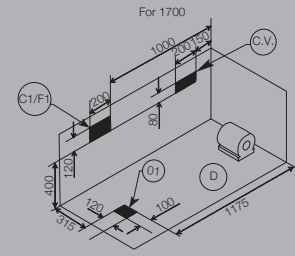

FORTE 1700 X 750 X 420 | 1500 X 750 X 420 mm

JWP-WHT-FONTE170PWX / JWP-WHT-FONTE 150PWX (Water System)

Specifications

PMMA Sheet

PU Green Reinforcement

SS Frame

Level Sensor

Safety Vacuum Breaker

Keypad control

Overflow with Drain pipe

Water Pump 0.75 HP

Slim water Jets 6

Air Regulator

JWP-WHT-FONT 170FPX | JWP-WHT-FONT 150FPX (Front Panels)

JWA-WHT-SP75X (Side Panel)