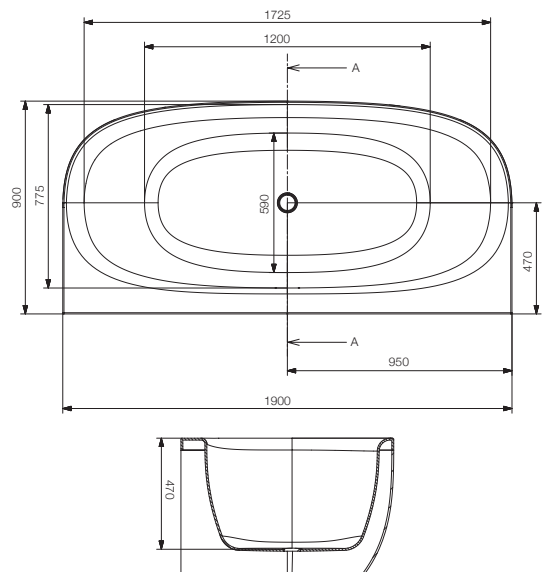

** In case of one side wall installation 2 side panels and one front panel is a must for installation.