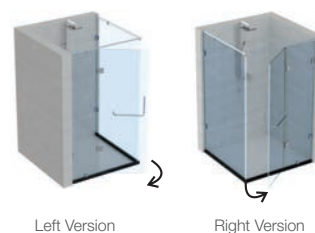

Version available in