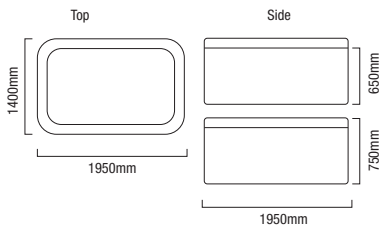

High density
lockable spa cover

Steps

Fountain jets : 3

NUOVO 1950X1400X750 2 Seater

Disclaimer: Pictures shown are for illustration purposes only

JSP-WHT-SPANUOVO2S

Shell Color- Stunning White

Structure Frame drawing of NUOVO