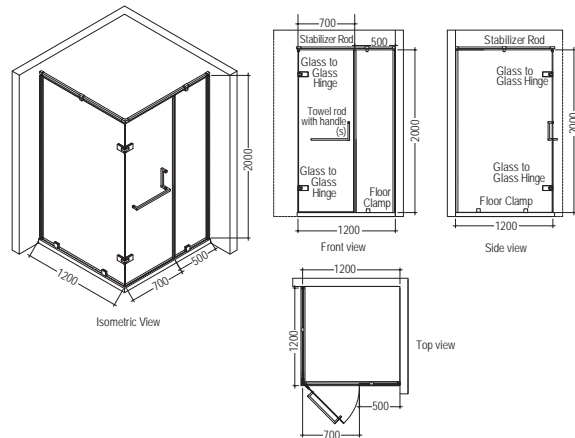

Version available in

Tempered Glass

Ready to fit