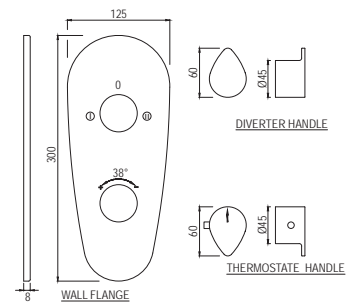

VGP-81681K

Aquamax Exposed Part Kit of Thermostatic Shower Mixer with 2-way diverter (Suitable for ALD-681)