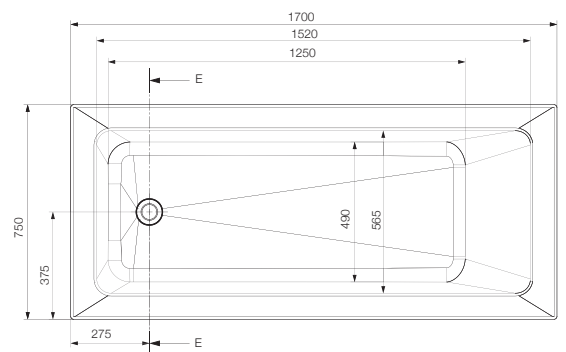

Note: Drain pipe/Europa kit are mandatory products for installation of all the bathtubs. Accessories shown in the image are not a part of the product