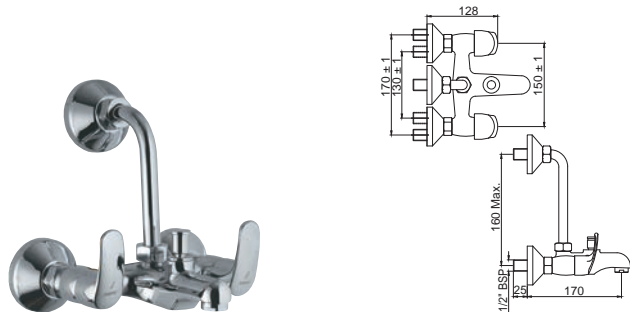

Eko

Quarter Turn | Bath & Shower

EKO-33273UPR

Wall Mixer with Provision for Overhead Shower with 115mm Long Bend Pipe On Upper Side, Connecting Legs & Wall Flanges