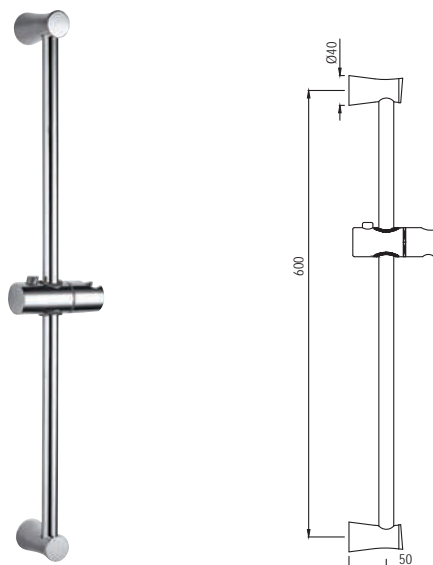

Showers | Accessories

Sliding Rails

SHA-1183

Sliding Rail 700X30X10mm Flat Shape with Hand Shower Holder

SHA-1187N

Sliding Rail ϕ 19mm & 600mm Long Round Shape with Hand Shower Holder & Soap Dish

SHA-1189N

Sliding Rail ϕ 24mm & 600mm Long Round Shape with Hand Shower Holder & Soap Dish