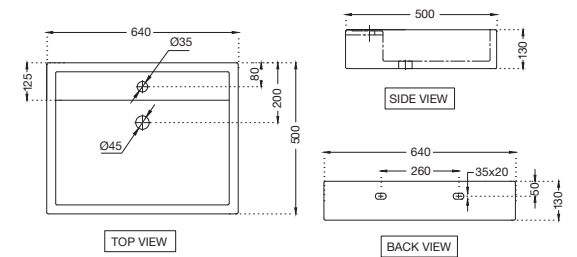

JDS-WHT-25503
Semi Recessed Basin,
Size: 510x450x175 mm

JDS-WHT-25801
Table Top Basin,
Size: 460x265x110 mm

JDS-WHT-25841
Wall Hung Corner Basin with
Fixing Accessories Set,
Size: 315x450x175 mm

NEW

JDS-WHT-25943
Table Top Basin,
Size: 640x500x130 mm