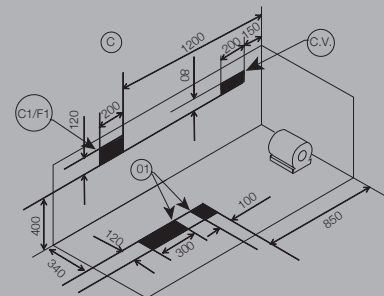

ALIVE 1800 X 800 X 470 mm

JWP-WHT-ALIVE180WX (Water System)

Specifications

PMMA Sheet

PU Green Reinforcement

SS Frame

Level Sensor

Safety Vacuum Breaker

Keypad control

Overflow with drain & filler

Water Pump 1.4 HP

Slim water Jets 8

Back Jets-4

Air Regulator

Disinfection

Headrests

Chromotherapy

JWA-WHT-FP180X (Front Panel)

JWA-WHT-SP80X (Side Panel)