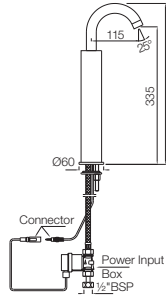

Sensor Taps

SNR-CHR-51021A

Sensor Faucet for Wash Basin with 175mm Extension Body (Battery Operated)