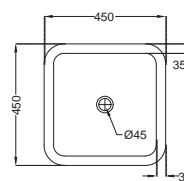

LAS-WHT-91701

Under counter basin
with fixing accessories,
Size: 450x450x170 mm,
Shape : Square

TOP VIEW