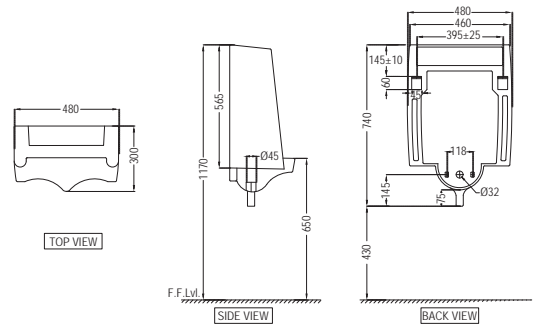

URS-WHT-13257
Urinal (Top inlet) with
Fixing Accessories,
Size: 345x320x610 mm