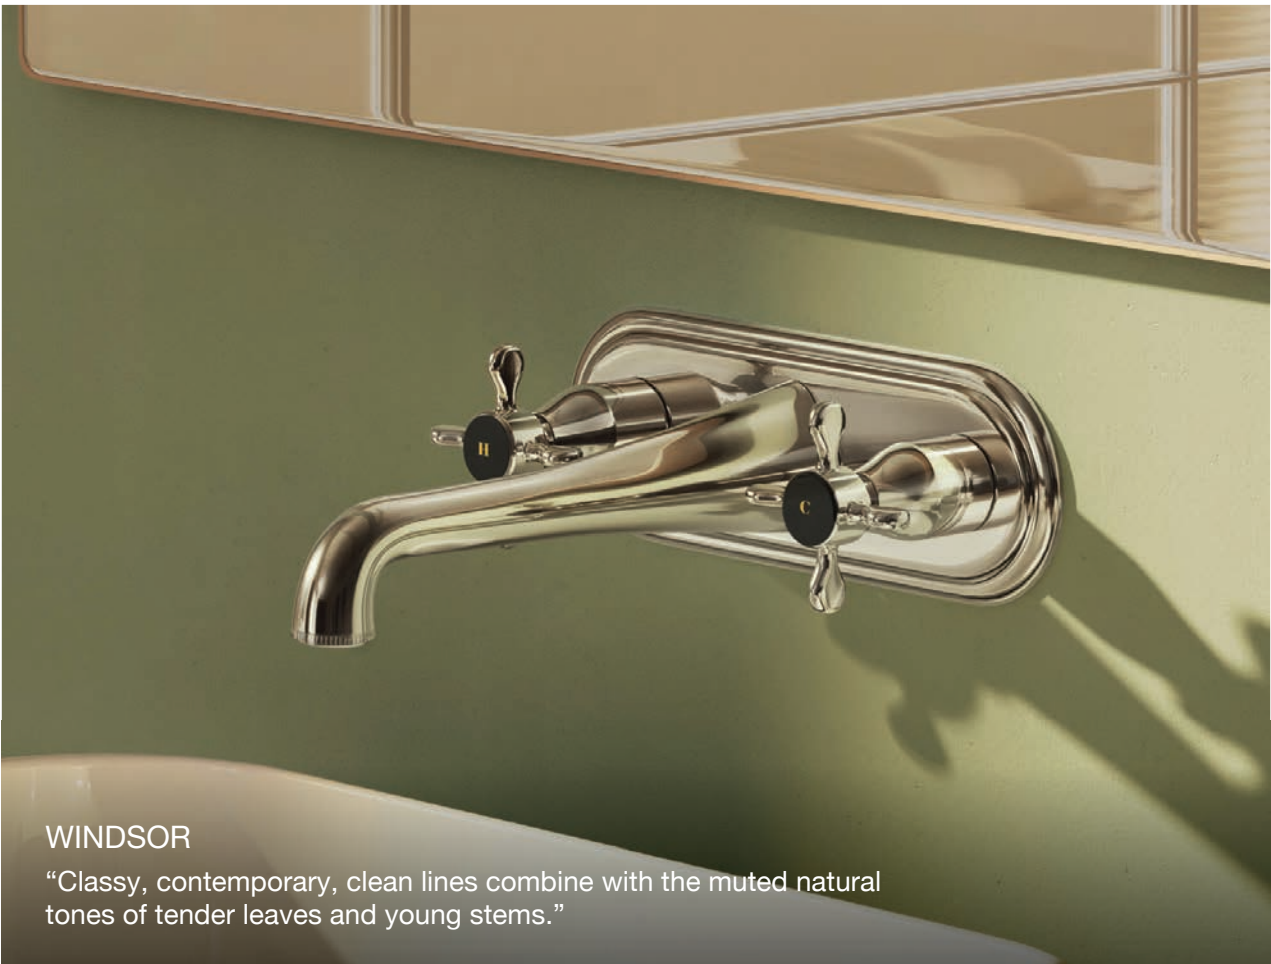

WINDSOR

"Classy, contemporary, clean lines combine with the muted natural tones of tender leaves and young stems."