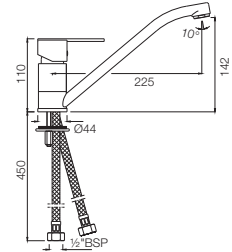

FON-40173B

Single Lever Sink Mixer with Swinging Spout (Table Mounted) with 450mm Long Braided Hoses