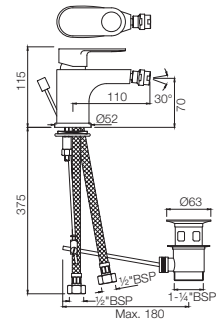

ORP-10121KPM

Exposed Parts of Floor Mounted Single Lever Bath Mixer with Provision for Hand Shower, without Hand Shower & Shower Hose (Compatible with ALD-121)

Single Lever | Bidet

ORP-10213BPM

Single Lever 1-Hole Bidet Mixer with Popup Waste System with 375mm Long Braided Hoses