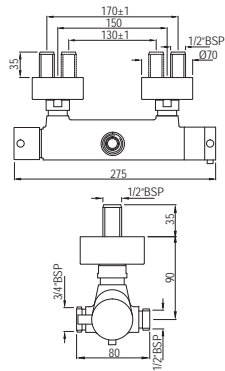

Thermostatic Mixers (Aquamax)