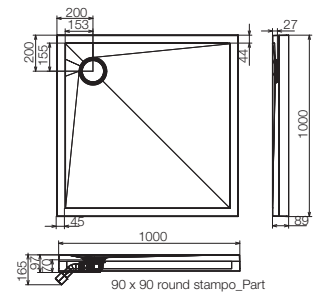

Square Models

90 x 90 round stampo_Part

JSE-WHT-STSQ9090X

Shower Tray 900mm X 900mm Square

Also Available

Sizes: 1000 x 1000, 1200 x 1200

JSE-WHT-STSQ1010X

Shower Tray 1000mm X 1000mm Square

JSE-WHT-STSQ1212X

Shower Tray 1200mm X 1200mm Square