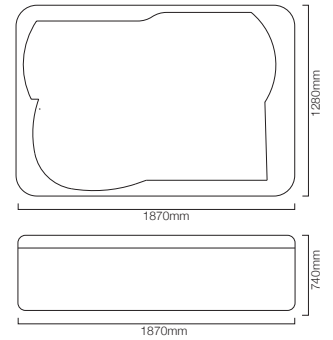

Key features

Specifications

Gemini 2100 x 1100 x 740 mm (2 Seater)

Disclaimer: Pictures shown are for illustration purposes only

WSP-SLV-SPANF2001X

Gemini Spa with Stairs panels, Hard Cover

JETS:

5" Directional Jet	1
3" Directional Jet	4
3" Spinning Jet	4
Water Cascade Jet	1
Total Jets	10