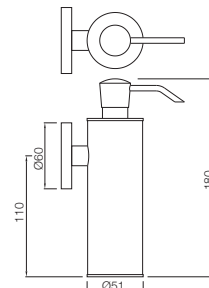

ACN-1137N
Soap Dispenser with Metallic Bottle