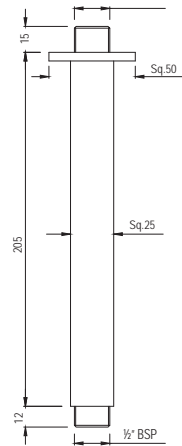

SHA-475L450

450mm Long

SHA-457L200

Shower Arm 200X25X25mm Square Shape for Ceiling Mounted Showers with Flange