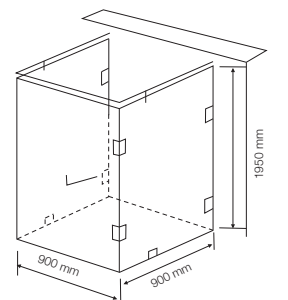

Version available in

Tempered Glass