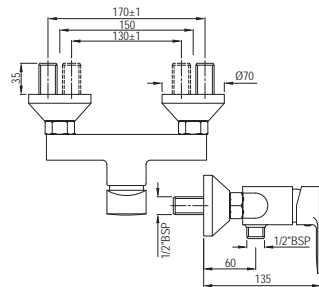

OPP-15149PM

Single Lever Exposed Shower Mixer for Connection to Hand Shower with Connecting Legs & Wall Flanges