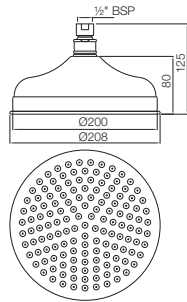

Showers | Rain Showers

Overhead Showers

OHS-1843

Victorian Shower Head Round $\varnothing 200\text{mm}$ (Bell Type) Single Flow (Body & Face Plate Brass with Chrome Plated) with Rubit Cleaning System