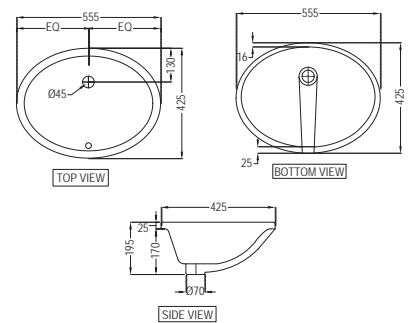

Florentine

FLS-WHT-5931
Table Top Basin,
Size: 520x360x125 mm

FLS-WHT-5935
Table Top Basin,
Size: 500x425x130 mm

FLS-WHT-5601
Counter Top Basin,
Size: 570x420x195 mm

FLS-WHT-5701
Under counter Basin with Fixing
Accessories,
Size: 560x430x195mm,
Shape : Oval