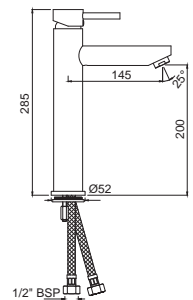

Also available

FLR-5003B

Single Lever Basin Mixer (Small Spout) without Popup Waste System with 450mm Long Braided Hoses

FLR-5051B

Single Lever Basin Mixer with Popup Waste System & 450mm Long Braided Hoses