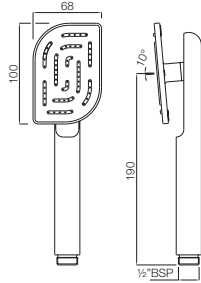

Maze Overhead Shower 340x220mm Oval Shape Single Flow (Body & Face Plate Stainless Steel with Chrome Finish) with Rubit Cleaning System
Registered design no.276015

Showers | Rain Showers

HSB-85537

Alive Maze Hand Shower 68X100mm Round Edge & Rectangular Head Single Flow (Face Plate Stainless Steel & ABS Body in Chrome finish) with Rubit Cleaning System