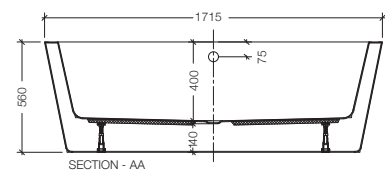

*560 mm is the outer size