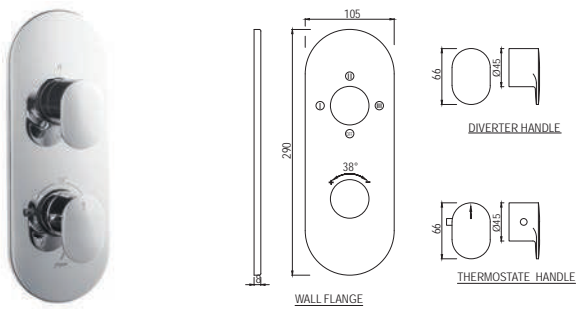

OPP-15683KPM

Aquamax Exposed Part Kit of Thermostatic Shower Mixer with 3-way diverter (Suitable for ALD-683)