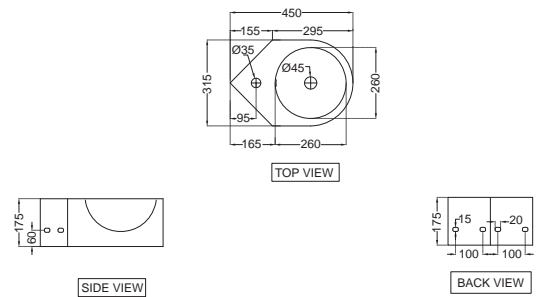

JDS-WHT-25801
Table Top Basin,
Size: 460x265x110 mm

JDS-WHT-25841
Wall Hung Corner Basin with
Fixing Accessories Set,
Size: 315x450x175 mm

NEW