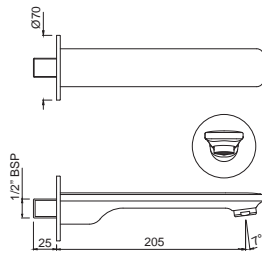

Laguna

SPJ-CHR-91429

Bathtub spout with wall flange