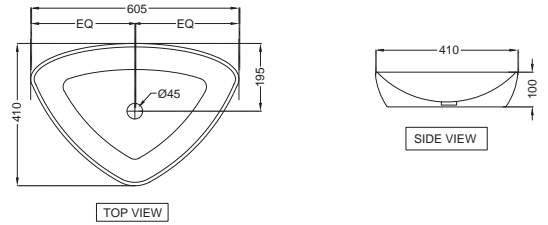

LYS-WHT-38931
Table Top Basin,
Size : 635x410x120 mm