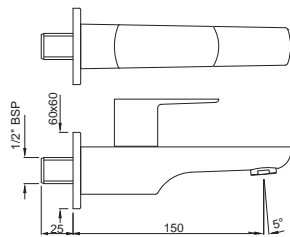

Quarter Turn | Taps

KUP-35037PM

Bib Cock with Wall Flange