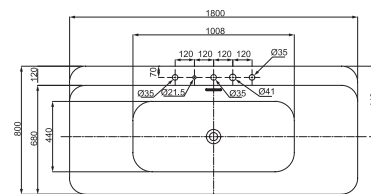

Laguna 1800 x 800 x 440/580mm

Disclaimer: Pictures shown are for illustration purposes only

JBT-WHT-FSBTLG6001: Laguna free standing bathtub 1800x800x440/580mm with built-in overflow, pop-up waste
Also Available

JBT-WHT-FSBTLG6005: Laguna free standing bathtub 1800x800x440/580mm with holes for 5 hole filler, built-in overflow, pop-up waste (filler LAG-CHR-91287 sold separately)

Specifications

Free standing bathtub

Overflow & drain