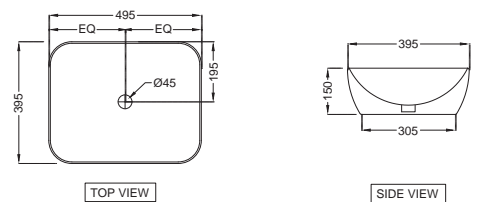

JDS-WHT-25911
Thin Rim Table Top Basin,
Shape - Square,
Size: 420x420x150 mm