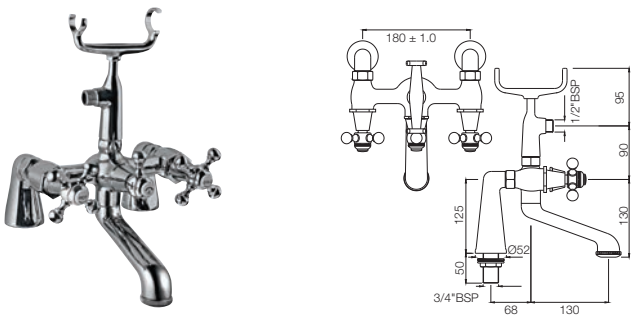

QQT-7271

Bath Tub Mixer (Exposed Straight Legs) with Telephone Shower Arrangement & Crutch (without Hand Shower & Shower Hose)