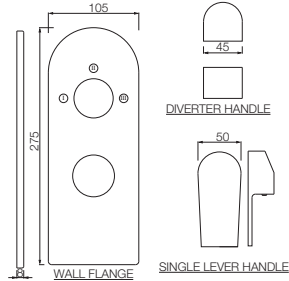

Aria

ARI-39783K

Aquamax Exposed Part Kit of Single Lever Shower Mixer with 3-way diverter (Suitable for ALD-783)