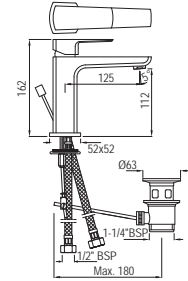

The finishes depicted here are only indicative and may differ from that on the actual product.

Kubix Prime

Single Lever | Basin

KUP-35011BPM

Single Lever Basin Mixer without Popup Waste with 450mm Long Braided Hoses