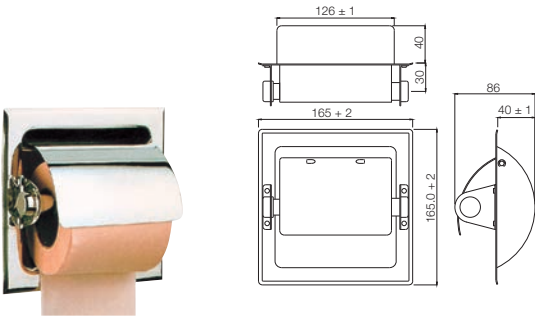

AHS-1553
Paper Holder with Flap Recessed Type (Stainless Steel)