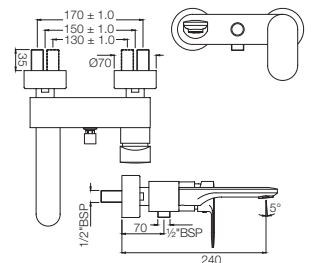

OPP-15119PM

Single Lever Wall Mixer with Provision of Hand Shower but without Hand Shower