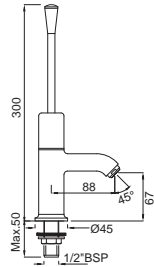

*at 3 bar pressure

New Age Pressmatic

Saves water Every Second.

New Age Pressmatic

Single Lever | Basin

PRS-001MED

Pillar Cock (Straight Line Model) Auto Closing System with Elbow Operated Extended Lever

PRS-031L65MED