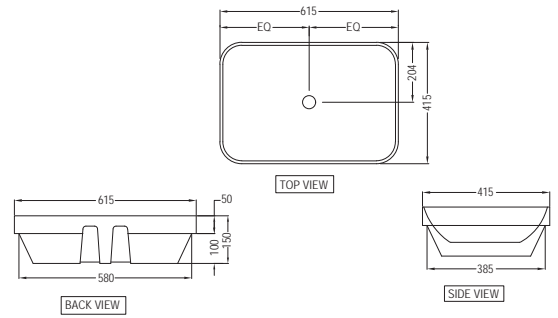

Florentine

NEW

FLS-WHT-5353PPZ

Rimless Bowl With Cistern For Extended
Wall Hung WC With Soft Close
Seat Cover, Hinges Dual Flush Cistern
Fitting, Accessories Set,
Size 380x650x730 mm

D'Arc

D'Arc

DRS-WHT-37601
Counter Top Basin,
Size: 615x415x150 mm