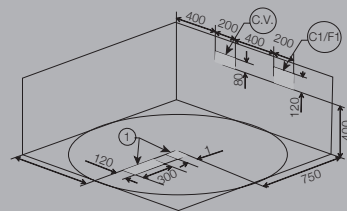

FONTE - R 1500 X 1500 X 470 mm

JWP-WHT-POINT150WX (Water System)

Specifications

PMMA Sheet

PU Green Reinforcement

SS Frame

Level Sensor

Safety Vacuum Breaker

Keypad control

Overflow with drain & filler

Water Pump 1.4 HP

Slim water Jets 8

Air Regulator

Disinfection

Chromotherapy