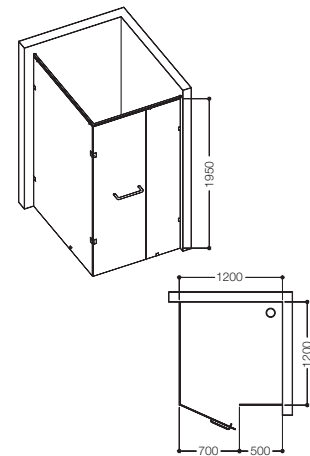

Version available in

Tempered Glass