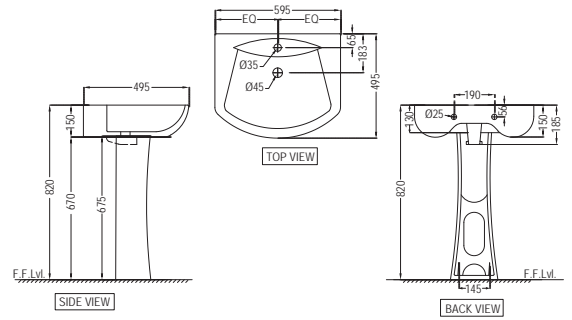

LYS-WHT-38301
Full Pedestal For
LYS-WHT-38801