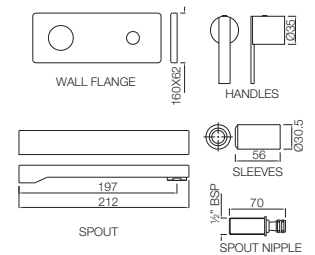

Quarter Turn | Basin

FON-40011

Pillar Cock

FON-40021

Pillar Cock with 140mm Extension Body

FON-40433

Two Concealed Stop Cocks with Basin Spout (Composite One Piece Body)

FON-40441K