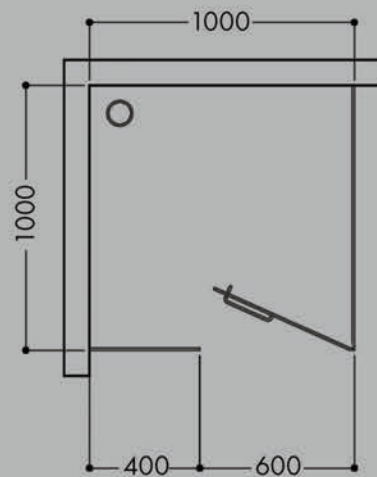

Bathroom Size - 7' x 5'
Model Used - 1840 L