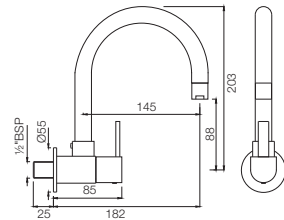

DRC-37347S

Sink Cock with Regular Swinging Spout (Wall Mounted Model) With Wall Flange