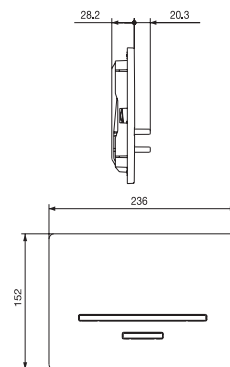

JCP-CHR-912415
Control plate Laguna