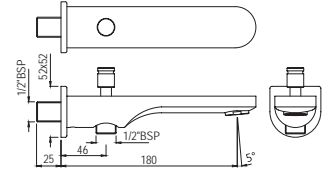

SPJ-10463PM

Bathtub Spout with Button Attachment for Hand Shower with Wall Flange