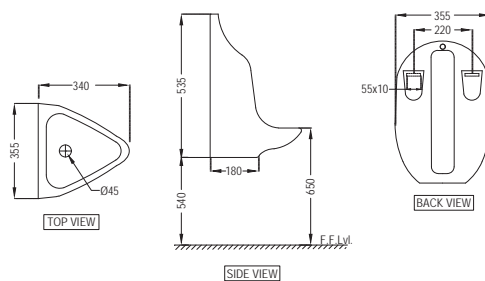

URS-WHT-13263
Urinal with Fixing
Accessories,
Size: 340x325x650 mm