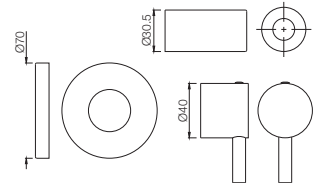

FLR-5083NK

Exposed Part Kit of Concealed Stop Cock & Flush Cock with Fitting Sleeve, Operating Lever & Adjustable Wall Flange with Seal (compatible with ALD-083, ALD-089 & ALD-081)