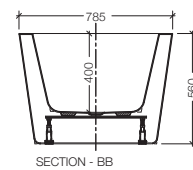

*560 mm is the outer size