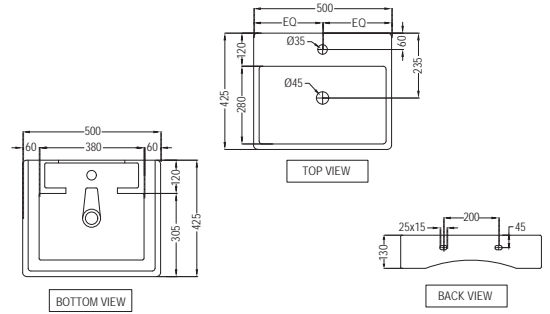

FLS-WHT-5601
Counter Top Basin,
Size: 570x420x195 mm