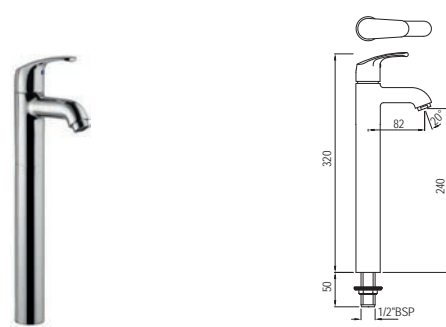

EKO-33021 Ext.

Pillar Cock With 170mm Extension Body