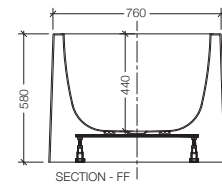

Saipan 1690 x 800 x 443/565 mm

Disclaimer: Pictures shown are for illustration purposes only

JBT-WHT-FSBT177544X: Free Standing Bathtub with Over Flow & Drain

Specifications

Free standing bathtub

Lucite acrylic sheet

Overflow & drain