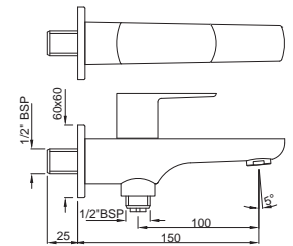

KUP-35041PM

2 Way Bib Cock with Wall Flange