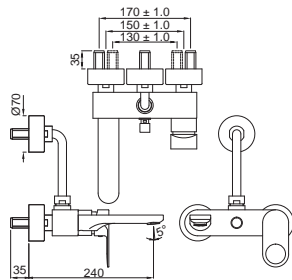

Ornamix Prime

ORP-10117PM

Single Lever Wall Mixer with Provision For Overhead Shower with 115mm Long Bend Pipe On Upper Side, Connecting Legs & Wall Flanges
Registered design no.276011

ORP-10125PM

Single Lever Wall Mixer 3-in-1 System with Provision for both Hand Shower and Overhead Shower Complete with 115mm Long Bend Pipe, Connecting Legs & Wall Flange (without Hand & Overhead Shower)
Registered design no.276013