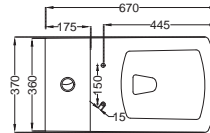

Single piece-WC with UF Soft Close Slim Seat Cover, Fixing Accessories, Accessories set and Cistern Fittings,
Size: 370x670x720 mm,
S Trap-220mm

TOP VIEW

SIDE VIEW

LYS-WHT-38851P180UFSM

Single piece-WC with UF soft close slim seat cover, Hinges, Fixing Accessories, Accessories Set and Cistern fittings,
Size: 365x655x765 mm,
P Trap-180mm