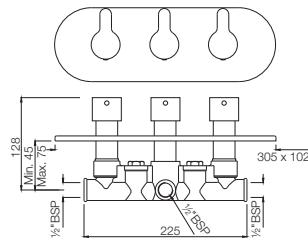

FUS-29427

Concealed 4-Way Divertor Set with Hot & Cold Concealed Stop Cock with Built-in Non-Return Valves (Composite One Piece Body)