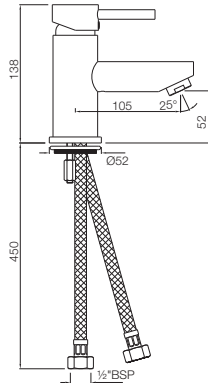

Florentine

Single Lever | Basin

FLR-5001B

Single Lever Basin Mixer without Popup Waste System with 450mm Long Braided Hoses