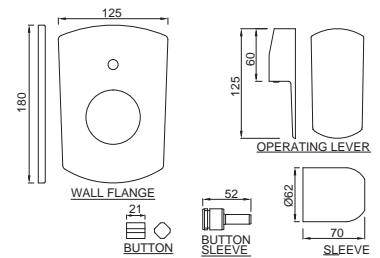

KUP-35079NKPM

Single Lever Exposed Parts Kit of Hi-flow Diverter Consisting of Operating Lever, Cartridge Sleeve, Wall Flange (with Seals), Button Assembly Sleeve & Button (Compatible with ALD-079N)