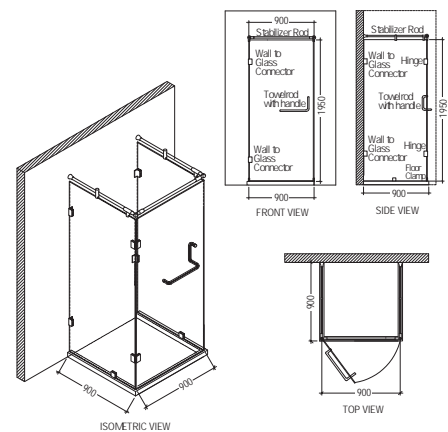

Version available in

Tempered Glass