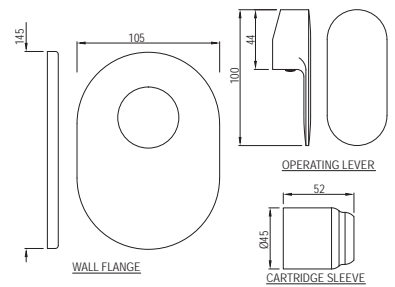

OPP-15227KPM

Single Lever Exposed Parts Kit of Deusch Mixer Consisting of Operating Lever, Cartridge Sleeve, Wall Flange (with Seals), (Compatible with ALD-227 & ALD-229)