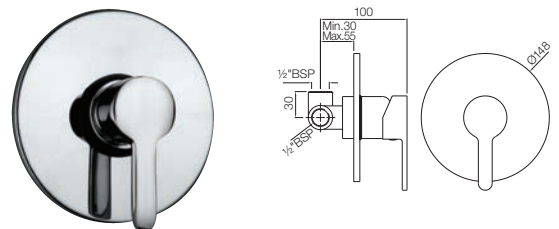

FUS-29139

Single Lever Concealed Shower Mixer For Connection To Overhead Shower only