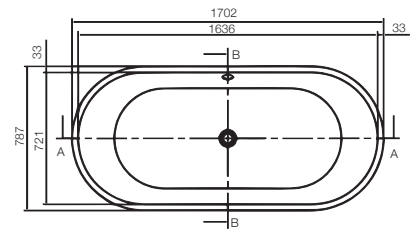

Queens 1702 X 787 X 434/615 mm

Disclaimer: Pictures shown are for illustration purposes only

JBT-WHT-FSBTMAD1778: Free Standing Bathtub with **Chrome** Over Flow, Waste & Legs

JBT-WHT-FSBTMAD1778G: Free Standing Bathtub with **Gold** Over Flow, Waste & Legs

Specifications

Free standing bathtub

Lucite acrylic sheet

Overflow & wast

Zinc alloy legs / feet

A-A

B-B

Drain Overflow assembly