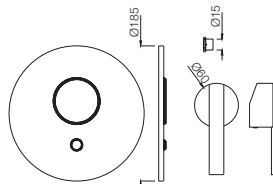

FON-40193K

Single Lever 3-inlet Diverter Exposed parts kit Consisting of Operating Lever, Wall Flange & Button Only (Suitable For Item ALD-193)