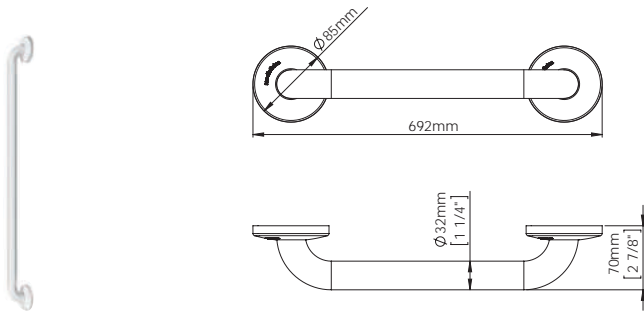

White Epoxy

WAC-WHT-BR0600
Grab Bar 692 mm Long, White

Stainless Steel