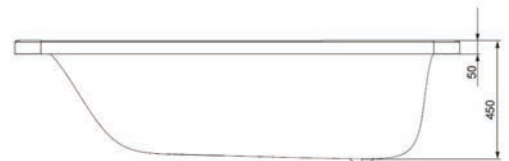

Note: Drain pipe/Europa kit are mandatory products for installation of all the bathtubs. Accessories shown in the image are not a part of the product