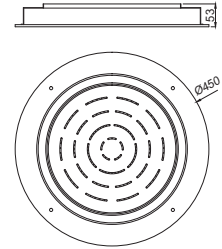

OHS-1673

Maze Prime Round Shape Single Function Shower
450mm dia AISI 304 stainless steel in chrome finish with
RGB LED light remote control & installation kit for false
ceiling • Chromo therapy (RGB): LED x 0.23W with
12V Power Supply (SMPS) including Controller, connecting
to AC 100-240V, 50-60Hz

Registered design no.276016