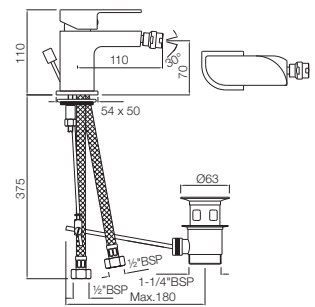

ALI-85121K

Exposed Parts of Floor Mounted Single Lever Bath Mixer with Provision for Hand Shower, without Hand Shower & Shower Hose (Compatible with ALD-121)

Single Lever | Bidet

ALI-85213B

Single Lever 1-Hole Bidet Mixer with Popup Waste System with 375mm Long Braided Hoses