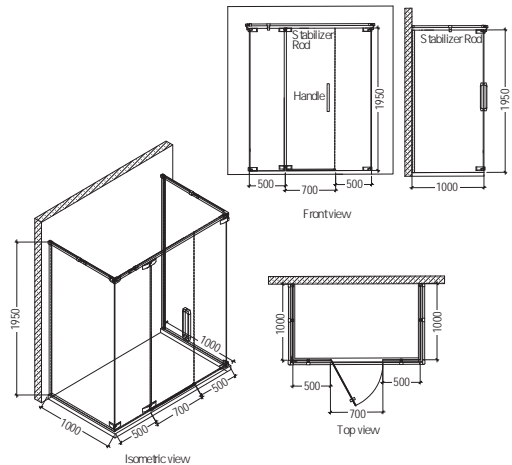

R1850C

Model: R1850C

Specifications: Ritz Collection - U Shaped shower enclosure with 2 fixed glass at sides and 2 fixed glass in front with a door in between

Finish: Chrome

Glass: 8mm

Left Version

Height	Width	Code
1950	2800-3200	JSE-CHR-R185C2832L
1950	3201-3600	JSE-CHR-R185C3236L
1950	3601-4000	JSE-CHR-R185C3640L

Right Version

Height	Width	Code
1950	2800-3200	JSE-CHR-R185C2832R
1950	3201-3600	JSE-CHR-R185C3236R
1950	3601-4000	JSE-CHR-R185C3640R

Version available in