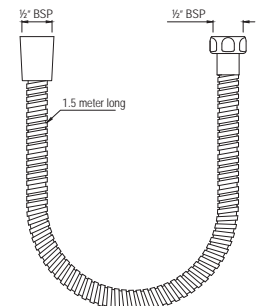

SHA-549D8

Flexible Tube 8mm dia & 1.5M Long with Nuts

Also available

SHA-549D12

Flexible Tube with 12mm dia & 1.5M Long with Nuts