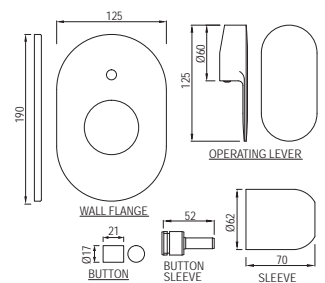

OPP-15079NKPM

Single Lever Exposed Parts Kit of Hi-flow Diverter Consisting of Operating Lever, Cartridge Sleeve, Wall Flange (with Seals), Button Assembly Sleeve & Button (Compatible with ALD-079N)