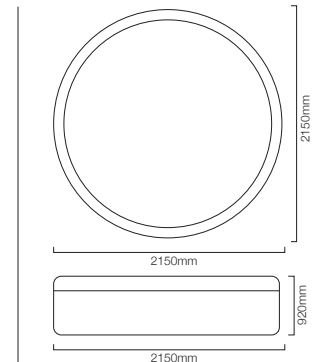

Key features

Specifications