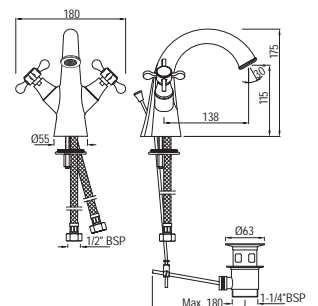

QQP-7169BPM

Central Hole Basin Mixer with Popup Waste System with 450mm Long Braided Hoses