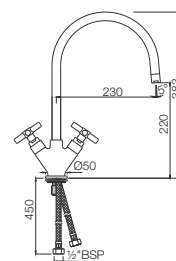

SOL-6613B

1 - Hole Bidet Mixer with Popup Waste System with 375mm Long Braided Hoses

Quarter Turn | Kitchen

SOL-6309

Sink Mixer with Swinging Casted Spout (Wall Mounted Model) with Connecting Legs & Wall Flanges