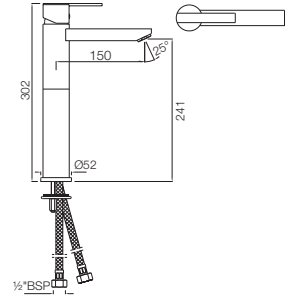

FON-40005B

Single Lever Tall Boy With 150mm Extension Body & 600mm Long Braided Hoses

Single Lever | Bath & Shower