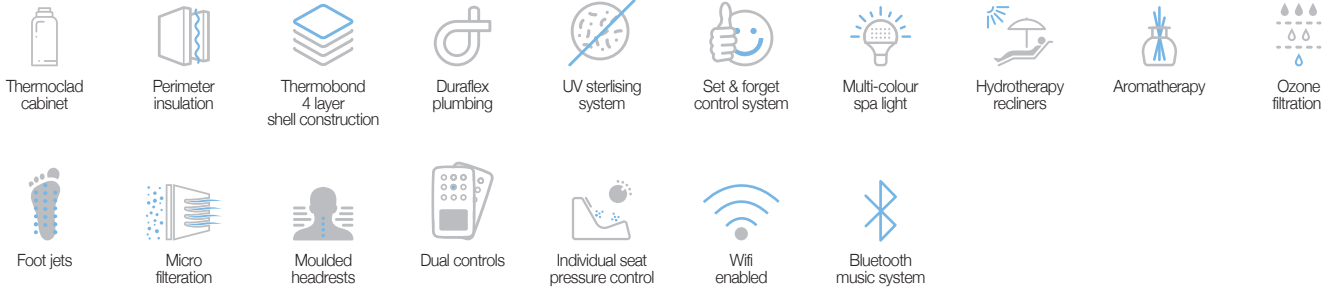

Key features

Specifications

Gemini 2100 x 1100 x 740 mm (2 Seater)

Disclaimer: Pictures shown are for illustration purposes only

WSP-SLV-SPANF2001X

Gemini Spa with Stairs panels, Hard Cover

JETS:

5" Directional Jet	1
3" Directional Jet	4
3" Spinning Jet	4
Water Cascade Jet	1
Total Jets	10