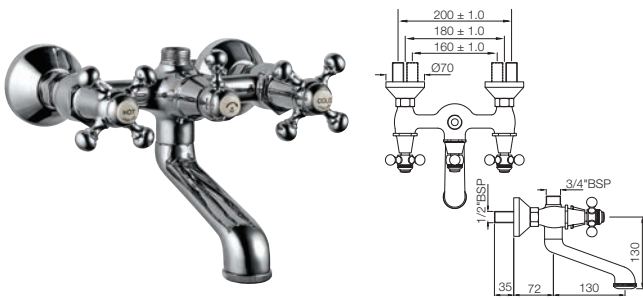

QQT-7217

Wall Mixer with Telephone Shower Arrangement, Connecting Legs & Wall Flanges but without Crutch & Telephone Shower