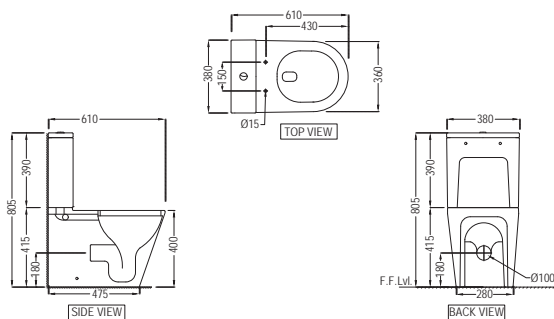

Rimless Bowl with cistern for Coupled WC with UF soft close slim seat cover, Hinges, Fixing Accessories, Size: 380 x 610 x 805 mm, P trap-180mm

VGS-WHT-81753S250UFSMZ

Rimless Bowl With Cistern For Coupled WC With UF Soft Close Slim Seat Cover, Hinges, Dual Flush Cistern Fitting, Conversion Bend, Fixing Accessories and Accessories Set, Size: 380x610x805 mm, S Trap- 250 mm (With Conversion Bend)