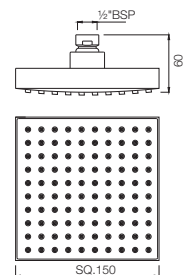

OHS-35495

Overhead Shower $150 \times 150\text{mm}$ Square Shape Single Flow (ABS Body Chrome Plated with Gray Face Plate) with Rubit Cleaning System