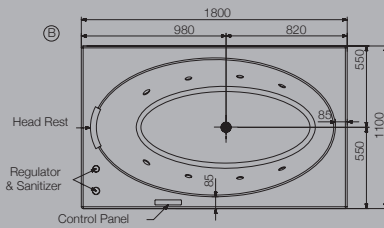

Disinfection

Headrests

Chromotherapy

D'ARC 1800 X 1100 X 470 mm

JWP-WHT-DARC180WX (Water System)

Specifications

PMMA Sheet

PU Green Reinforcement