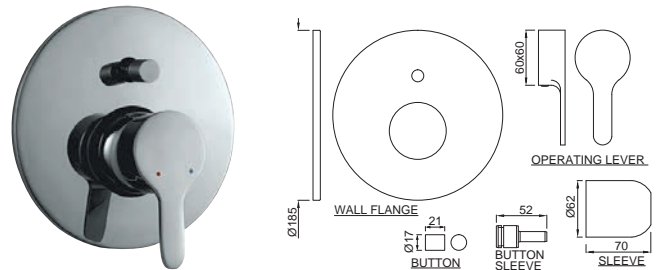

FUS-29079NK

Single Lever Exposed Parts Kit of Hi-flow Diverter Consisting of Operating Lever, Cartridge Sleeve, Wall Flange (with Seals), Button Assembly Sleeve & Button (Compatible with ALD-079N)