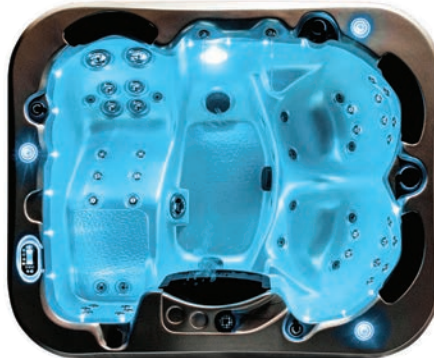

Neon 2060 x 1690 x 820 mm (3 Seater)

Disclaimer: Pictures shown are for illustration purposes only

WSP-SLV-SPA3S2060VX

Neon Spa, with Stairs panels, Hard Cover

JETS:

5" Single Hole Spinning Jet	2
3" Spinning Jet	4
2" Directional Jet	10
2" Spinning Jet	18
Volcano Jet	1
Air Jet	16
Water Cascade Jet	1
Laminar Jet	2
Total	54