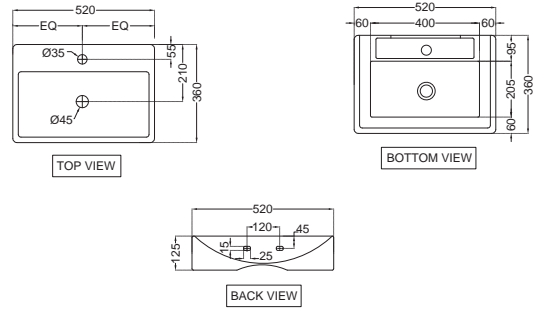

FLS-WHT-5935
Table Top Basin,
Size: 500x425x130 mm