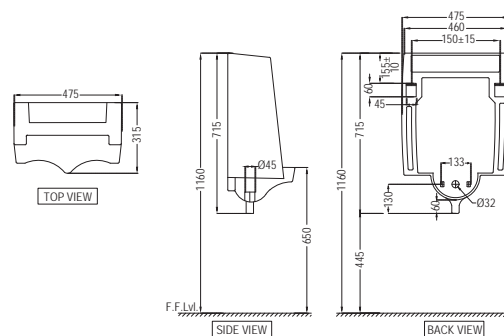

URS-WHT-13261
Urinal,
Size: 355x340x535 mm