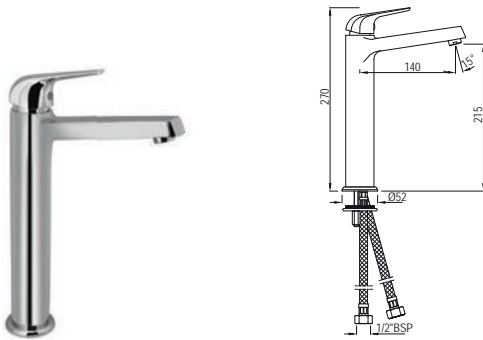

Inspired by India's timeless pillars

Continental Prime

Single Lever | Basin

COP-001BPM

Single Lever Basin Mixer without Popup Waste with 450mm Long Braided Hoses

COP-051BPM

Single Lever Basin Mixer with Popup Waste with 450mm Long Braided Hoses