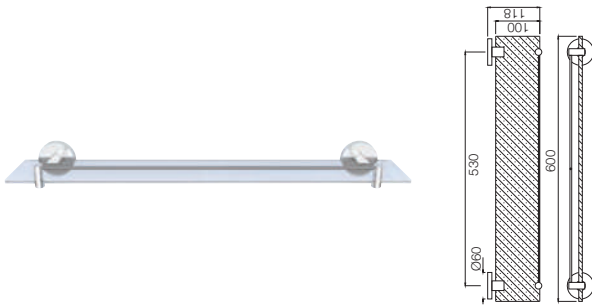

ACN-1161N
Double Coat Hook

ACN-1171N
Glass Shelf 600mm Long

ACN-1181S
Towel Rack 600mm Long with Lower Hangers, Stainless Steel

ACN-1181FS
Towel Rack 600mm Long without Hangers, Stainless Steel

ACN-1181FHS
Towel Rack 600mm Long without Lower Hangers but with 3 hooks, Stainless Steel