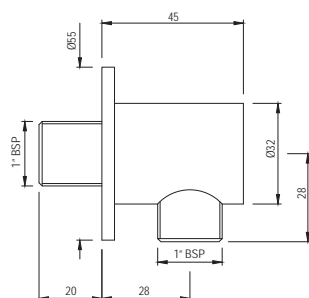

Shower Tubes

SHA-1195R

Wall Outlet $\varnothing$ 30mm, 40mm Long Round Shape with 15mm Thread to Connect Hand Shower Pipe & Flange