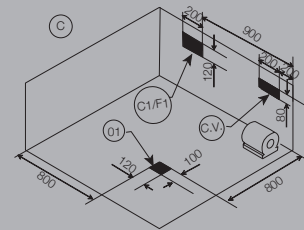

Back Jets-4

0.9 HP Air Blower

Air Jets 12

Air Regulator

Disinfection

Headrests

Chromotherapy

FUSION 1400 X 1400 X 450 mm