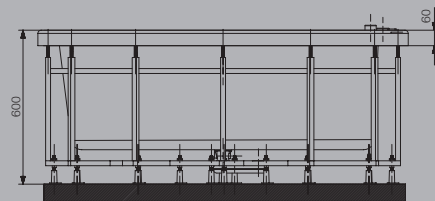

FONTE - R 1500 X 1500 X 470 mm

JWP-WHT-POINT150WX (Water System)

Specifications

PMMA Sheet

PU Green Reinforcement

SS Frame

Level Sensor

Safety Vacuum Breaker

Keypad control

Overflow with drain & filler

Water Pump 1.4 HP

Slim water Jets 8

Air Regulator

Disinfection

Chromotherapy