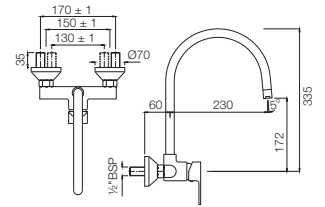

Single Lever | Kitchen

LYR-38165

Single Lever Sink Mixer With Swinging Spout on Upper Side (Wall Mounted Model) With Connecting Legs & Wall Flanges