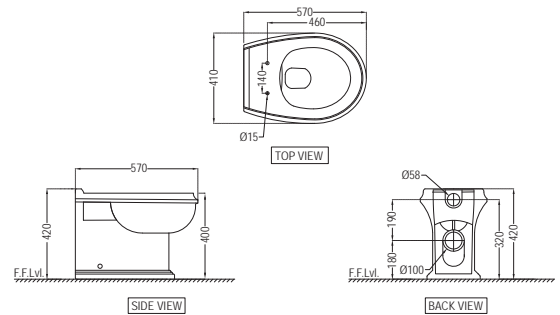

Queen's Prime

QPS-WHT-7153PM
Wall Hung Bidet,
Size: 420x560x370 mm

QPS-WHT-7953UFPM
Rimless Wall Hung WC
With UF Soft Close Seat
Cover, Hinges, Accessories Set,
Size: 420x560x370 mm

QPS-WHT-7955P180UFPM
Rimless Back To Wall WC With
UF Soft Close Seat Cover,
Hinges, Fixing Accessories And
Accessories Set,
Size: 410x570x420 mm,
P Trap- 180 mm