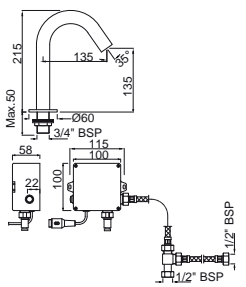

SNR-CHR-51445PK

Blush Deck Mounted Sensor faucet with Control Box & Pre-mixed Water Supply Kit (Battery Operated)