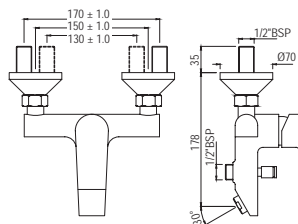

Single Lever | Bath & Shower

ARI-39119

Single Lever Wall Mixer With Provision of Hand Shower, But W/O Hand Shower