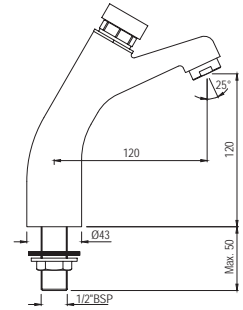

PRS-031L65
Pillar Cock Auto Closing System with 65mm Extension Body