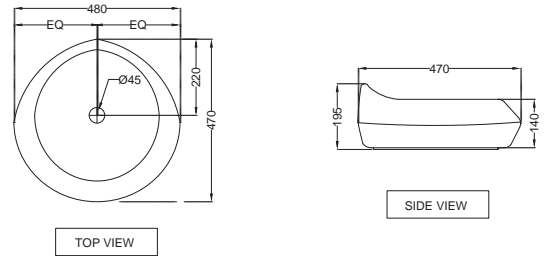

CNS-WHT-153

Blind Installation Wall Hung Bidet With Accessories Set, Size: 370x500x330 mm

Jaquar Designer Range (JDR)

JDS-WHT-25901
Table Top Basin,
Size: 640x425x155 mm

JDS-WHT-25903
Table Top Basin,
Size: 480x470x195 mm