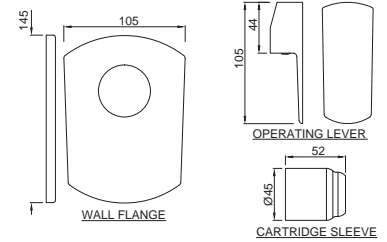

KUP-35227KPM

Single Lever Exposed Parts Kit of Deusch Mixer Consisting of Operating Lever, Cartridge Sleeve, Wall Flange (with Seals), (Compatible with ALD-227 & ALD-229)