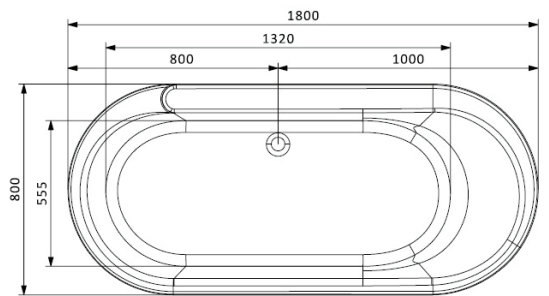

Note: Drain pipe/Europa kit are mandatory products for installation of all the bathtubs. Accessories shown in the image are not a part of the product