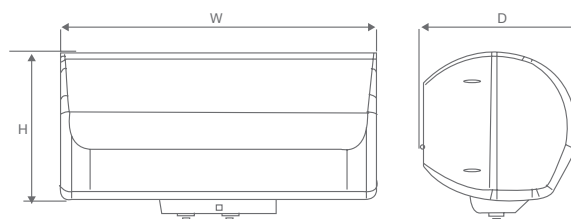

ALEXA HORIZONTAL

(Digital)

Available in 30 litres

The perfect storage water heater for small families

Product Specifications

Details	Alexa Horizontal (Digital)
Volume (L)	30
Rated Wattage	2/3/5kW
Voltage / Frequency (V/Hz)	230V/50Hz
Temperature Range	25°C to 75°C
Working Pressure (Mpa)	0.8
Inlet / Outlet Connection (Inch)	1/2
Warranty	7 Years on Tank 4 Years on Heating Element 2 Years on Other Parts
Product Dimensions (in mm)	W H D
	30 Litres 718 365 344

Recommended for Bucket Bath / Overhead Showers

2 STAR ENERGY RATING