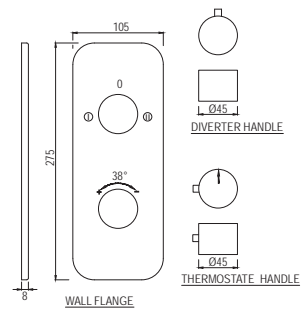

FLR-5681K

Aquamax Exposed Part Kit of Thermostatic Shower Mixer with 2-way diverter (Suitable for ALD-681)