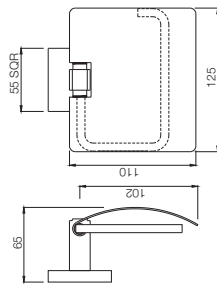

AKP-35753PS
Toilet Roll Holder with Stainless Steel Flap