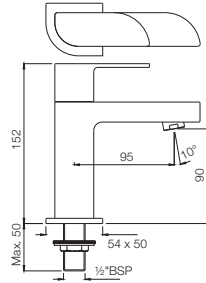

Alive

Quarter Turn | Basin

ALI-85001
Pillar Cock