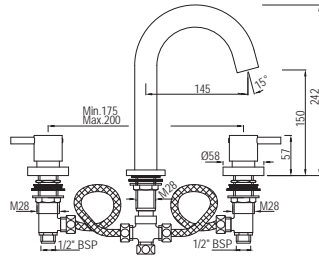

Florentine

FLR-5095N

Bath Tub Filler Consisting of 2 Control Cocks and one Spout, 20mm Cartridge Size

Quarter Turn | Bidet

FLR-5613NB

1-Hole Bidet Mixer with Popup Waste System with 375mm Long Braided Hoses