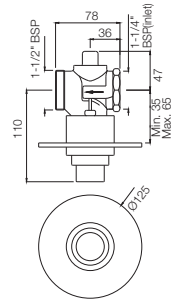

Metropole Flush Valves Dual

FLV-1085N

Metropole Flush Valve Dual Flow 32mm Size (Concealed Body) with Exposed Shut Off Provision & Round Flange (3.0/6.0 Lts. Per Flushing)

Also available

FLV-1085NG

Metropole Flush Valve Dual Flow 32mm Size (Concealed Body) with Exposed Shut Off Provision (2.0/4.0 Lts. Per Flushing)

FLV-1089N

Metropole Flush Valve Dual Flow 40mm Size (Concealed Body) with Exposed Shut Off Provision Round Flange (3.0/6.0 Lts. Per Flushing)

FLV-1089NG

Metropole Flush Valve Dual Flow 40mm Size (Concealed Body) with Exposed Shut Off Provision (2.0/4.0 Lts. Per Flushing)