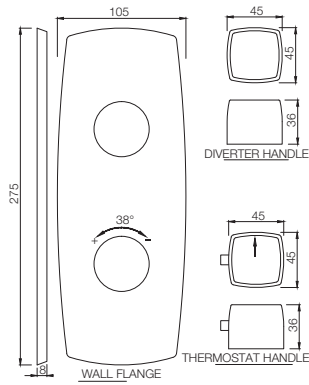

Arc

Aquamax Thermostatic Mixer

ARC-87661K

Aquamax Exposed Part Kit of Thermostatic Shower Mixer (Suitable for ALD-661)