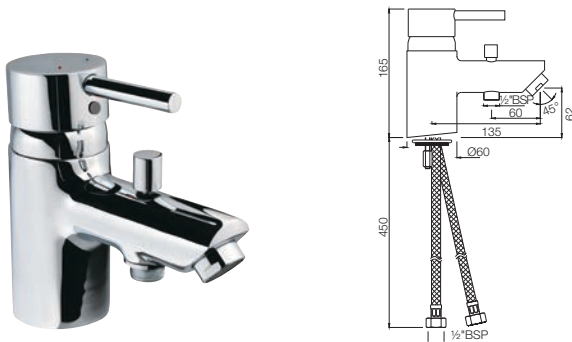

FLR-5107B

Single Lever 1- Hole Bath & Shower Mixer (High Flow) Tub Mounted With Exposed Provision For Connection to Hand Shower With 450mm Long Braided Hoses