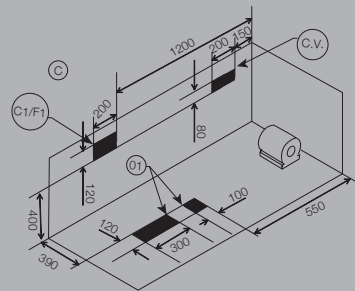

JWP-WHT-VGNT190WX (Water System)

Specifications

PMMA Sheet

PU Green Reinforcement

SS Frame

Level Sensor

Safety Vacuum Breaker

Keypad control

Overflow with drain & filler

Water Pump 1.4 HP

Slim water Jets 8

Back Jets-4

Air Regulator

Disinfection

Headrests

Chromotherapy

JWA-WHT-VGNTPPFX (Front Panel)

JWA-WHT-VGNTPSPX (Side Panel)