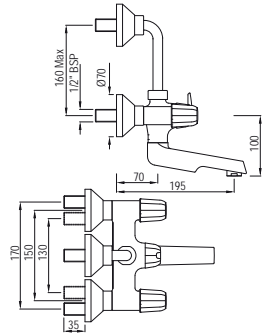

COP-273PM

Wall Mixer with Provision for Overhead Shower with 115mm Long Bend Pipe On Upper Side, Connecting Legs & Wall Flanges

Quarter Turn | Kitchen