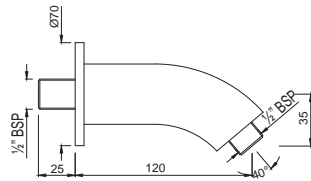

SHA-487

Shower Arm Casted 120mm Long Heavy Body Round Shape for Wall Mounted Showers with Wall Flange