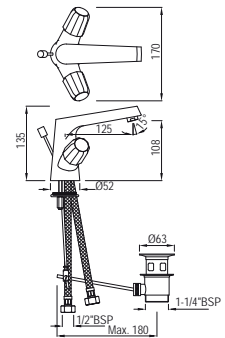

COP-169BPM

Central Hole Basin Mixer with Popup Waste System with 450mm Long Braided Hoses