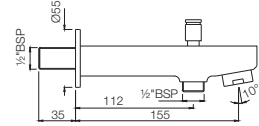

SPJ-29463

Bathtub Spout with Button Attachment for Hand Shower with Wall Flange