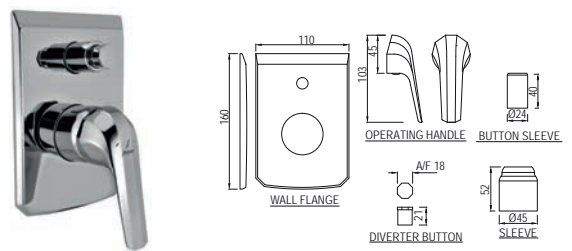

COP-005BPM

Single Lever Tall Boy without Popup Waste System, with 600mm Long Braided Hoses

COP-119PM

Single Lever Wall Mixer with Provision of Hand Shower, But without Hand Shower

COP-227KPM

Single Lever Exposed Parts Kit of Deusch Mixer Consisting of Operating Lever, Cartridge Sleeve & Wall Flange with Seals (Compatible with ALD-227 & ALD-229)