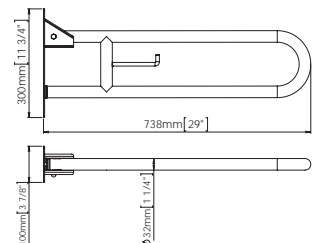

WAC-WHT-BG0800
Grab Bar Vertical Swing, White