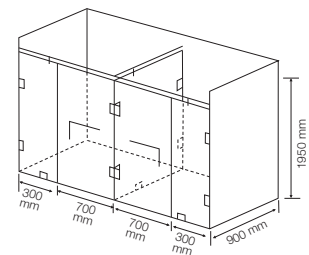

1860-T / 1160-T

Model: 1860-T / 1160-T

Description: T-shaped shower enclosure separating two shower/wc areas with a common glass. Two doors in the front, fixed on the common glass

Finish: Chrome | Glass: 8mm / 10mm

8mm

Size: (in mm)

Height	Width	Code
1950	3000 - 3400	JSE-CHR-186T3034H19X
1950	3401 - 3800	JSE-CHR-186T3438H19X
1950	3801 - 4200	JSE-CHR-186T3842H19X

10mm

Size: (in mm)

Height	Width	Code
1950	3000 - 3400	JSE-CHR-116T3034H19X
1950	3401 - 3800	JSE-CHR-116T3438H19X
1950	3800 - 4200	JSE-CHR-116T3842H19X

Version available in

Not applicable (N/A)

Tempered Glass