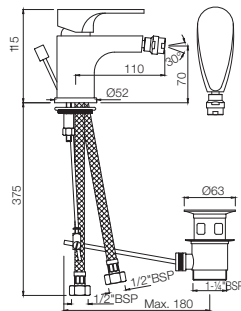

Single Lever | Bidet