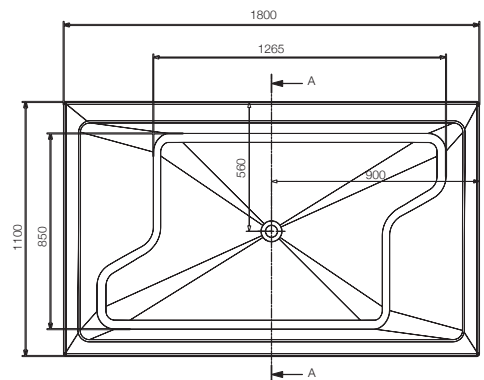

Note: Drain pipe/Europa kit are mandatory products for installation of all the bathtubs. Accessories shown in the image are not a part of the product