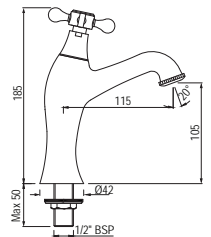

QQP-7051BPM

Single Lever Basin Mixer with Popup Waste with 450mm Long Braided Hoses

Bidet

QQP-7213BPM

Single Lever 1-Hole Bidet Mixer with Popup Waste System with 375mm Long Braided Hoses

Quarter Turn | Basin