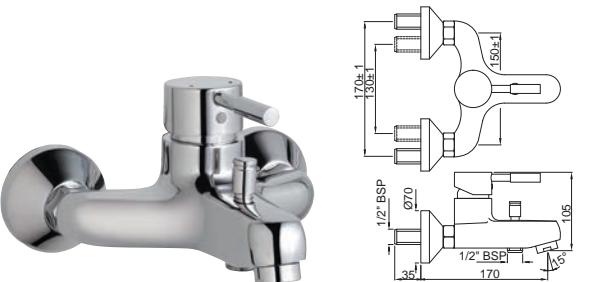

SOL-6119

Single Lever Wall Mixer With Provision Of Hand Shower, But W/O Hand Shower