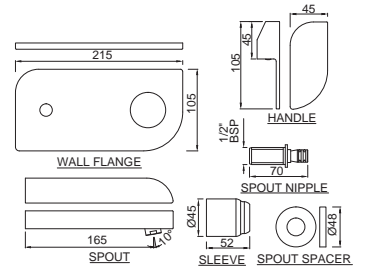

ARI-39233NK

Exposed Part Kit of Single Lever Basin Mixer Wall Mounted Consisting of Operating Lever, Cartridge Sleeve, Wall Flange, Nipple & Spout (Compatible with ALD-233N & ALD-235N)