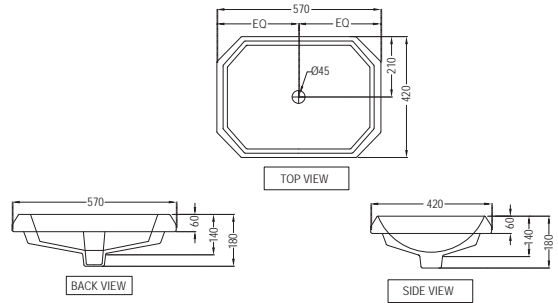

FNS-WHT-40701
Under Counter Basin with
Fixing Accessories,
Size: 605x410x200 mm,
Shape: Rectangular