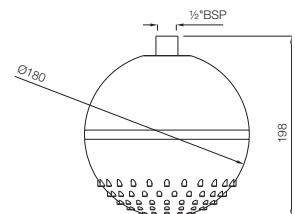

OHS-BLM-1763

LED Overhead Shower ϕ 180mm Circular Shape Single Flow (ABS Body with Face Plate Black Matt) with Rubit Cleaning System