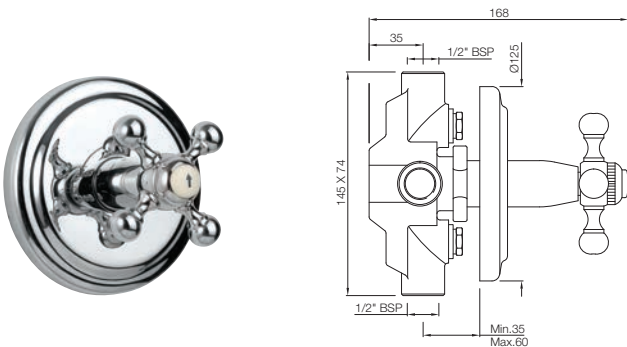

QQT-7421

4-Way Divertor for Concealed Fitting with Built-in Non-Return Valves with Divertor Handle