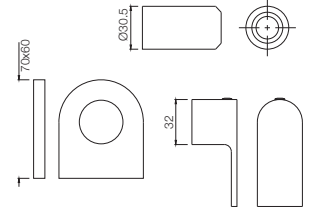

LYR-38083K

Exposed Part Kit of Concealed Stop Cock & Flush Cock with Fitting Sleeve, Operating Lever & Adjustable Wall Flange with Seal (compatible with ALD-083, ALD-089 & ALD-081)