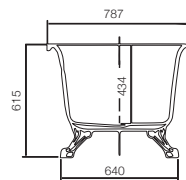

Queens 1702 X 787 X 434/615 mm

Disclaimer: Pictures shown are for illustration purposes only

JBT-WHT-FSBTMAD1778: Free Standing Bathtub with **Chrome** Over Flow, Waste & Legs

JBT-WHT-FSBTMAD1778G: Free Standing Bathtub with **Gold** Over Flow, Waste & Legs

Specifications

Free standing bathtub

Lucite acrylic sheet

Overflow & wast

Zinc alloy legs / feet

A-A

B-B

Drain Overflow assembly