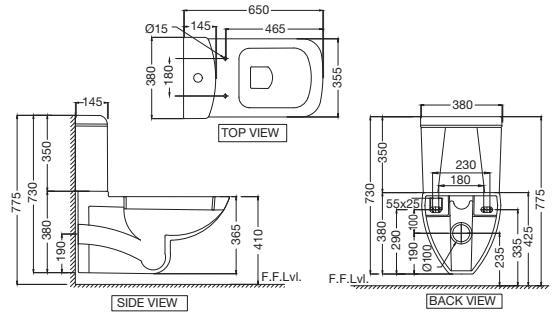

FLS-WHT-5353PPZ

Rimless Bowl With Cistern For Extended
Wall Hung WC With Soft Close
Seat Cover, Hinges Dual Flush Cistern
Fitting, Accessories Set,
Size 380x650x730 mm