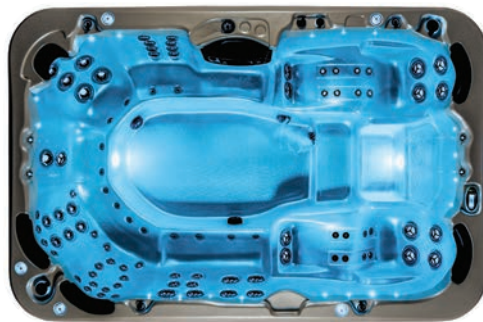

Key features

Thermoclad cabinet	Perimeter insulation	Thermobond 4 layer shell construction	Duraflex plumbing	Uv sterilising system	Set & forget control system	Adjustable aromatherapy	Illuminated topside controls	Ozone filtration	Reinforced foot wall
Micro filtration	Foot jets	Programmable multi-colour Spa light	Moulded headrests	Individual seat pressure control	Neck therapy collar	Steps			

Specifications

Dry weight 490kg	Filled weight 4090kg	Water capacity 3600 litres	Spa controller sv3	Programmable circulation pump 250w	Jet pump(s) 2.5hp x 2	Variable speed air blower 700w	Variable output heater 6kW	Electrical requirements max 40 amps