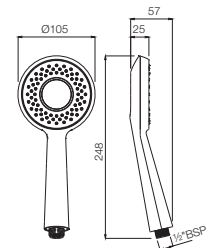

HSH-BLM-1715

Hand Shower ø105mm Round Shape Single Flow with Air Effect (ABS Body with Face Plate Black Matt) with Rubit Cleaning System