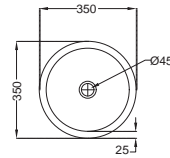

LAS-WHT-91705

Under counter basin with fixing accessories,
Size: 350x350x160 mm,
Shape : Round

TOP VIEW