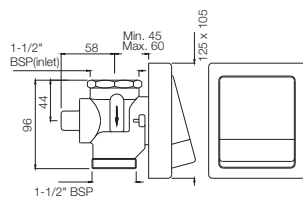

Concealed Flush Valves

FLV-1089DFP

Metropole Flush Valve Dual Flow 40mm Size (Concealed Body) with Concealed Shut Off Provision & Rectangular Dual Flush Plate, ABS Chrome Plated (3.0/6.0 Lts. Per Flushing)

Also available

FLV-1085DFP

Metropole Flush Valve Dual Flow 32mm Size (Concealed Body) with Concealed Shut Off Provision & Rectangular Dual Flush Plate, ABS Chrome Plated (3.0/6.0 Lts. Per Flushing)