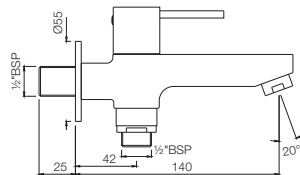

Quarter Turn | Taps

DRC-37347S

Sink Cock with Regular Swinging Spout (Wall Mounted Model) With Wall Flange

DRC-37037

Bib Cock with Wall Flange

DRC-37041

2 Way Bib Cock with Wall Flange

DRC-37083K