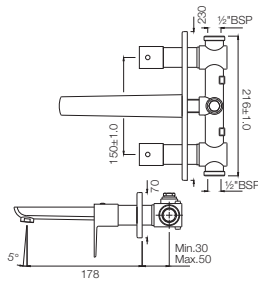

KUP-35433PM

Two Concealed Stop Cocks with Basin Spout (Composite One Piece Body)