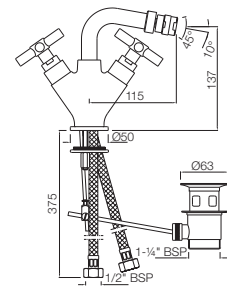

SOL-6435

Two Concealed Stop Cocks with Bath Spout (Composite One Piece Body)

Quarter Turn | Bidet

SOL-6437

Two Concealed Stop Cocks with Bath Spout Button Attachment (Composite One Piece Body)

Quarter Turn | Bidet