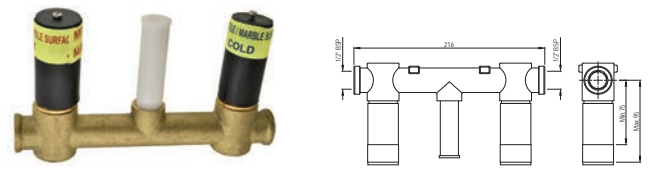

LAG-CHR-91423C

Concealed body of two concealed stop cocks