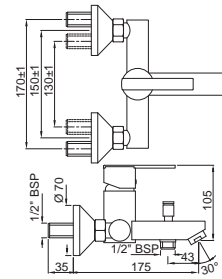

FON-40119

Single Lever Wall Mixer With Provision Of Hand Shower, But W/O Hand Shower