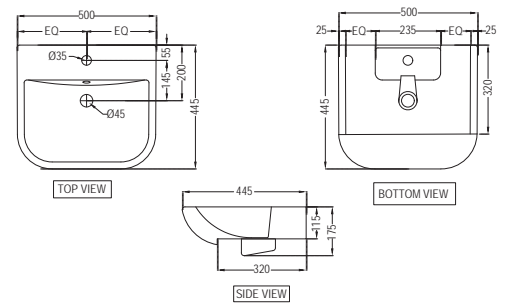

JDS-WHT-25939
Thin Rim Table Top Basin,
Shape - Round
Size: 455x455x110 mm

JDS-WHT-25501
Semi Recessed Basin,
Size: 520x430x170 mm

JDS-WHT-25503
Semi Recessed Basin,
Size: 510x450x175 mm