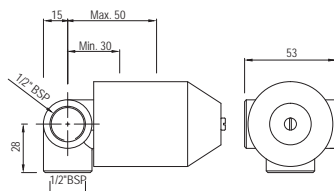

ALD-229

Concealed Body for Single Lever Deusch Mixer with Provision for Connection to Spout only But without Exposed Part