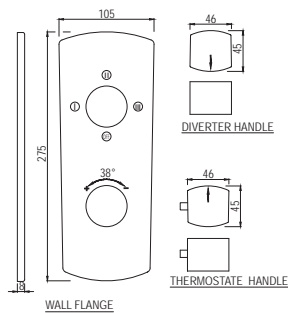

KUP-35683KPM

Aquamax Exposed Part Kit of Thermostatic Shower Mixer with 3-way diverter (Suitable for ALD-683)