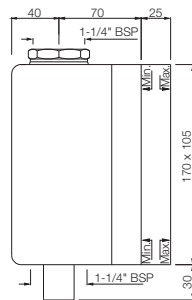

FLV-1073C

Concealed Body of i Flush, 32mm