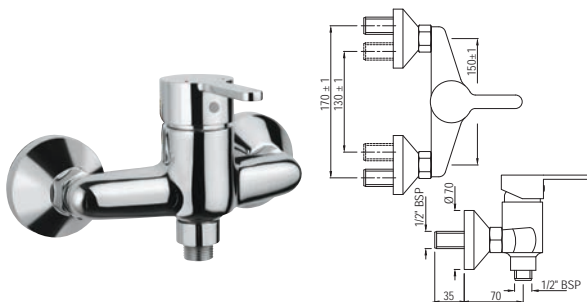

FUS-29149

Single Lever Exposed Shower Mixer for Connection to Hand Shower With Connecting Legs & Wall Flanges