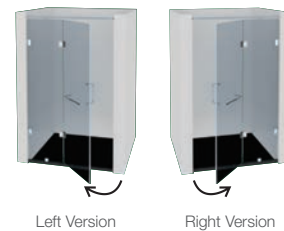

Version available in