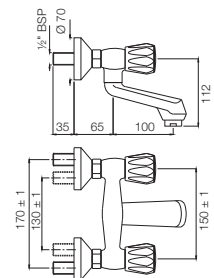

Full Turn | Bath & Shower

CON-219KN

Wall Mixer Non-Telephonic Shower Arrangement with Connecting Legs & Wall Flanges