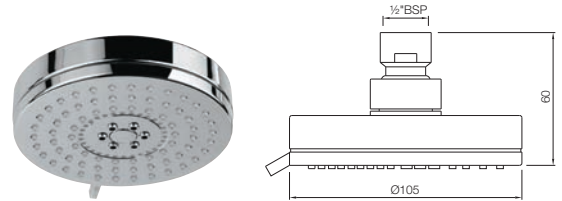

OHS-1719

Overhead Shower ø105mm Round Shape Multi Flow with Air Effect (ABS Body & Face Plate Chrome Plated) with Rubit Cleaning System