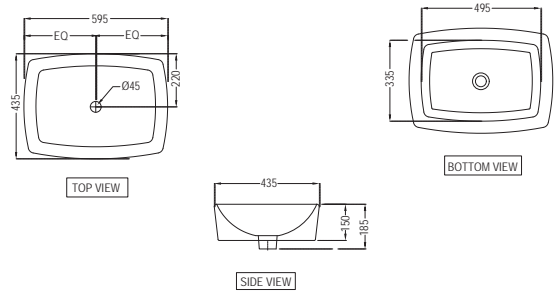

KUS-WHT-35931N
Table Top Basin,
Size: 820x450x150 mm