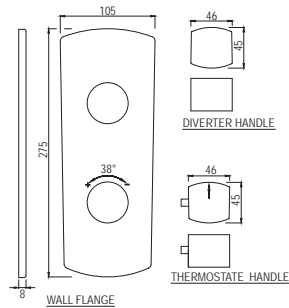

Thermostatic Mixers (Aquamax)

Kubix Prime

KUP-35661KPM

Aquamax Exposed Part Kit of Thermostatic Shower Mixer (Suitable for ALD-661)