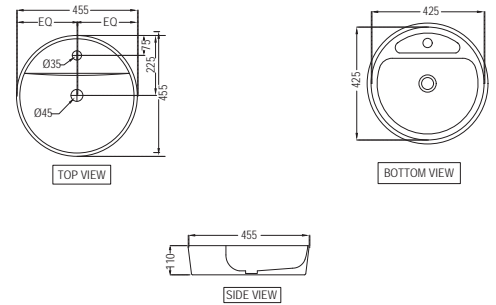

JDS-WHT-25501
Semi Recessed Basin,
Size: 520x430x170 mm