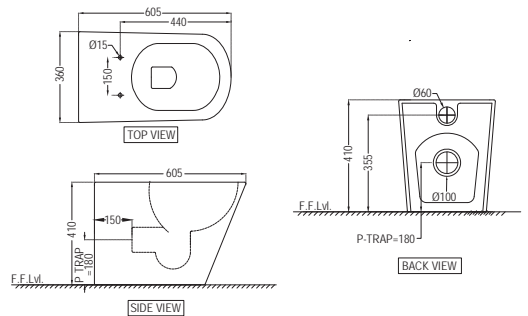

ARS-WHT-39955P180UFSM

Rimless Back To Wall WC With UF
Soft Close Slim Seat Cover, Hinges,
Accessories Set,
Size: 360x605x410mm,
P-Trap:180mm