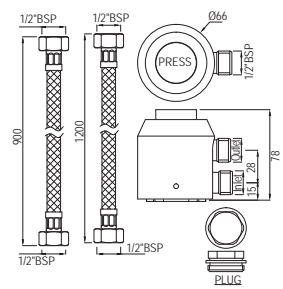

PRS-STL-033EFP

Exposed Foot Operated Auto Closing Valve for Pressmatic Basin Taps Only with Plug (Table Mounted Model) with Two 900 & 1200mm Long Braided Hoses with 15mm Nuts