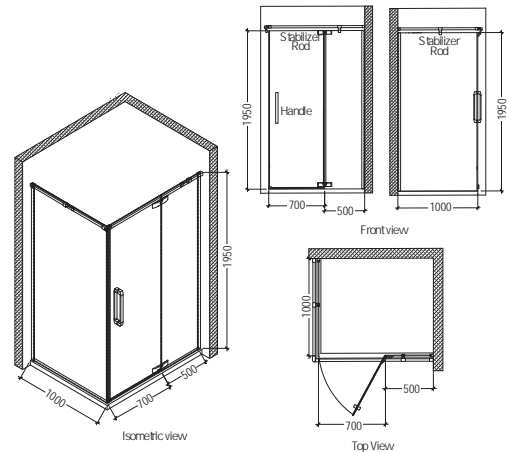

Version available in

Tempered Glass

EZEE KLEEN

Ready to fit