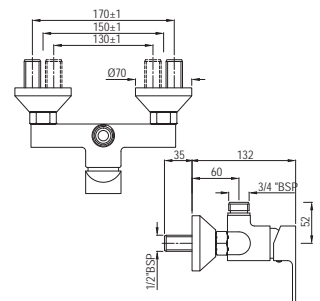

LYR-38147

Single Lever Exposed Shower Mixer With Provision for Connection to Exposed Shower Pipe (SHA-1211N) With Connecting Legs & Wall Flanges