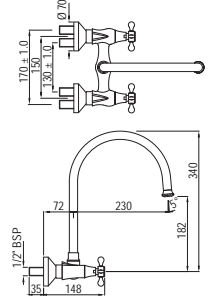

QQP-7309PM

Sink Mixer with Regular Swinging Spout (Wall Mounted Model) with Connecting Legs & Wall Flanges

Quarter Turn | Taps