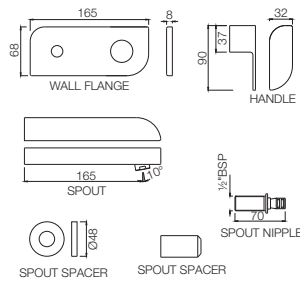

Alive

Quarter Turn | Basin

ALI-85001
Pillar Cock

Quarter Turn | Basin

ALI-85021
Pillar Cock with 135mm Extension Body

Quarter Turn | Taps

ALI-85441K
Exposed Part Kit of Single Concealed Stop Cock Consisting of Operating Lever, Cartridge Sleeve of Wall Flange (with Seals) & Basin Spout (Compatible with ALD-441)