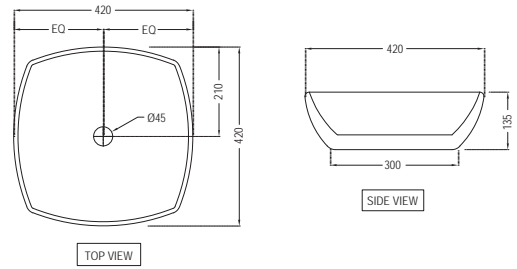

ARS-WHT-39903
Table Top Basin,
Size: 700x435x135 mm