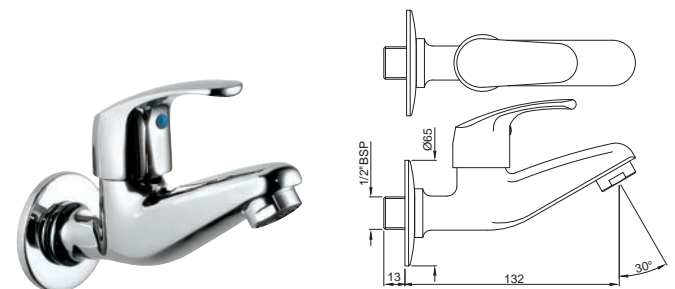

EKO-33037

Bib Cock with Wall Flange