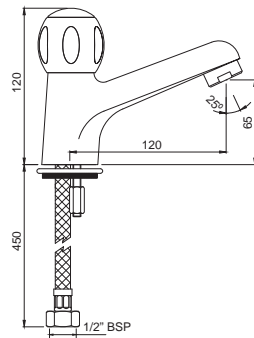

CQT-23021B

Pillar Cock Long Neck with 450mm Long Braided Hose

CQT-23123

Swan Neck Tap with Left Hand Operating Knob

Quarter Turn | Bath & Shower

CQT-23127

Swan Neck Tap with Right Hand Operating Knob

CQT-23219