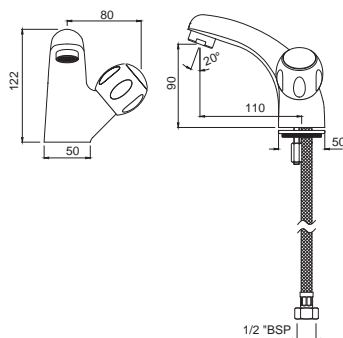

CQT-23021B

Pillar Cock Long Neck with 450mm Long Braided Hose

CQT-23123

Swan Neck Tap with Left Hand Operating Knob

Quarter Turn | Bath & Shower

CQT-23127

Swan Neck Tap with Right Hand Operating Knob

CQT-23219