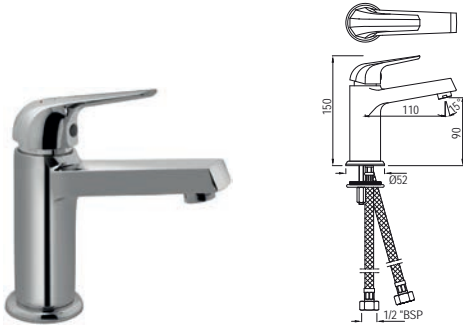

Continental Prime

Single Lever | Basin

COP-001BPM

Single Lever Basin Mixer without Popup Waste with 450mm Long Braided Hoses