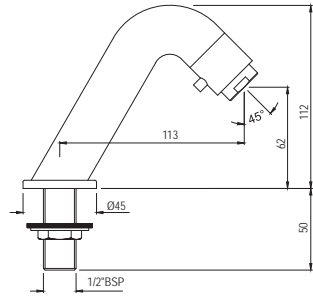

SOT-83011

Spout Operated Pillar Tap Round Shape With Base Flange