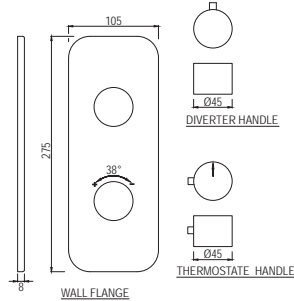

Thermostatic Mixers (Aquamax)

Florentine

FLR-5661K

Aquamax Exposed Part Kit of Thermostatic Shower Mixer (Suitable for ALD-661)