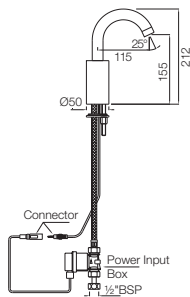

SNR-CHR-51021

Sensor Faucet for Wash Basin (Battery Operated)