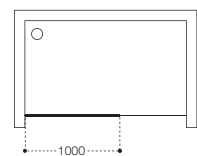

1810-S

Model: 1810-S

Description: Free walk-in shower enclosure with stabilizer - 1 part

Finish: Chrome

Glass: 8mm

Size: (in mm)

Height	Width	Code
1950	900	JSE-CHR-810S900SX
1950	1000	JSE-CHR-810S1000SX

Version available in

Tempered Glass