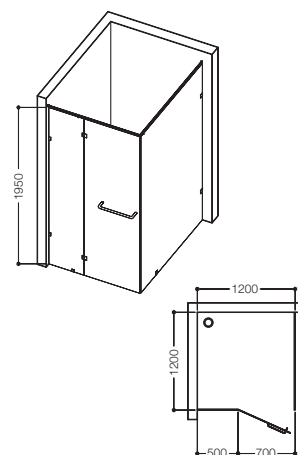

1840-G / 1140-G

Model: 1840-G / 1140-G

Description: Corner shower enclosure with two fixed glass and openable door fixed on the front panel - 3 part

Finish: Chrome | Glass: 8mm / 10mm

8mm

Size: (in mm)

Height	Width	Code
1950	1600 - 2000	JSE-CHR-840G1620H19X
1950	2001 - 2400	JSE-CHR-840G2224H19X
1950	2401 - 2800	JSE-CHR-840G2428H19X
1950	2801 - 3200	JSE-CHR-840G2832H19X

10mm

Size: (in mm)

Height	Width	Code
1950	1601 - 2000	JSE-CHR-140G1620H19X
1950	2001 - 2400	JSE-CHR-140G2224H19X
1950	2401 - 2800	JSE-CHR-140G2428H19X
1950	2801 - 3200	JSE-CHR-140G2832H19X

Version available in

Tempered Glass