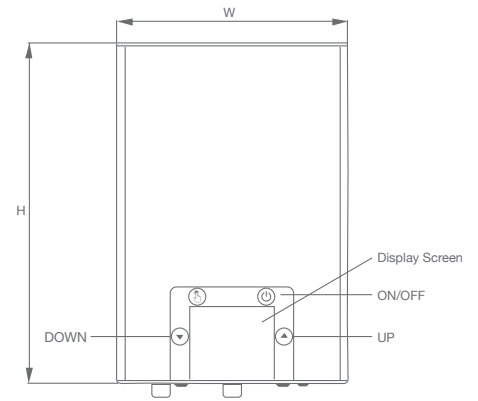

INSTA PRIME (Digital)

Available 9kW in 1 phase, 9/12/18/24 kW in 3 phase

Ideal for unlimited water supply during shower bath

*9kW is available in single phase also

Product Specifications

Details	Insta Prime (Digital) 3 Phase			Insta Prime (Digital) Single Phase		
Rated Wattage	9/12/18/24 kW			9 kW		
Voltage / Frequency (V/Hz)	400V/50Hz			230V/50Hz		
Temperature Range	25°C to 70°C			30°C to 55°C		
Working Pressure (Mpa)	0.8			0.6		
Inlet / Outlet Connection (Inch)	1/2			1/2		
Warranty	3 Years on heating element 1 Year on other components			3 Years on heating element 1 Year on other components		
Product Dimensions (in mm)	W	H	D	W	H	D
	260	385	90	215	360	60

*9kW is available in single phase also

INSTA

Available in 1/3 litres

The perfect instant water heater for kitchens

Product Specifications

Details	Insta		
Volume (L)	1/3		
Rated Wattage	3/4.5 kW		
Voltage / Frequency (V/Hz)	230V/50Hz		
Temperature Range	25°C to 75°C		
Working Pressure (Mpa)	6.5 Bar		
Inlet / Outlet Connection (Inch)	1/2		
Inner Container Material	Stainless Steel		
Warranty	5 Years on Tank 2 Years on Heating Element 2 Years on Other Parts		
Product Dimensions (in mm)	W	H	D
1 Litre	200	330	150
3 Litres	230	370	200