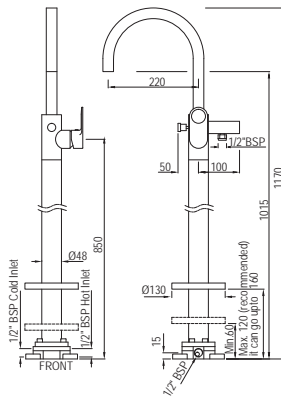

ORP-10121KPM

Exposed Parts of Floor Mounted Single Lever Bath Mixer with Provision for Hand Shower, without Hand Shower & Shower Hose (Compatible with ALD-121)

Single Lever | Bidet

ORP-10213BPM

Single Lever 1-Hole Bidet Mixer with Popup Waste System with 375mm Long Braided Hoses