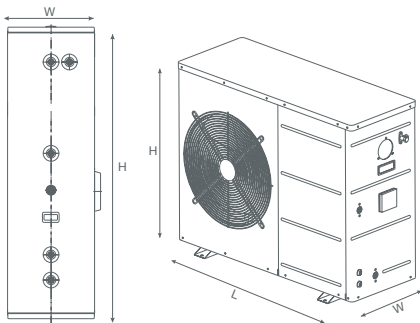

INTEGRA-X (Split Heat Pump)

Available in 200/300/400/500 litres
For use in multiple bathrooms with shower
panels & bathtubs

Product Specifications

Details	Integra Split Heat Pump			
Tank Volume (L)	200/300/400/500			
Rated Heating Capacity (kW)	200 - 3.6/300L - 5.4			
	400 - 8.7/500L - 12.0			
Rated Input Power (kW)	200 - 0.87/300L - 1.3			
	400 - 2.15/500L - 2.95			
Working Ambient Temperature (Deg C)	-7 ~ 43			
Max Outlet Temperature (Deg C)	60/75			
Required Power Supply (V/Ph/Hz)	220/1/50			
Heating Element (kW)	200L/300L - 3.0 kW			
	400/500L - 4.0 kW			
Refrigerant Type	R410a			
Net Dimension - Heat Pump (mm)	W	H	D	
	200/300L	385	550	936
400/500L	420	800	986	
Net Dimension - Water Tank (mm)	W	H		
	200L	515	1730	
	300L	685	1360	
	400L	685	1740	
	500L	733	1820	
Warranty (Yrs)	4 Years on Tank,			
	3 Years on Compressor and Heating Element, 2 Years on other components"			
	1 year on other components			
Weight - Heat Pump - Net/Gross (Kg)	200L	55/59		
	300L	60/65		
	400L	80/87		
	500L	96/104		
	200L	78/84		
Weight - Water Tank - Net/Gross (Kg)	300L	88/95		
	400L	99/108		
	500L	126/136		

Recommended for: the Centralised Heating Solution for Multiple Bathrooms