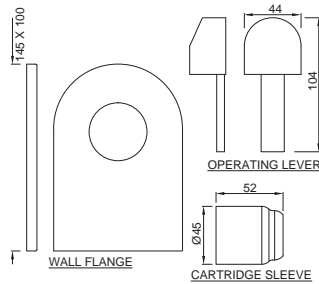

DRC-37227K

Single Lever Exposed Parts Kit of Deusch Mixer Consisting of Operating Lever, Cartridge Sleeve, Wall Flange (with Seals), (Compatible with ALD-227 & ALD-229)

DRC-37055NK

Single Lever Exposed Parts Kit of Diverter Consisting of Operating Lever, Cartridge Sleeve, Wall Flange (with Seals) Button Assembly Sleeve & Button (Compatible with ALD-055N)