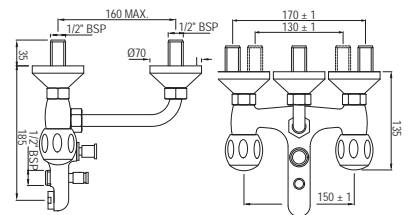

CQT-23281UPR

Wall Mixer 3-in-1 System with Provision for both Hand Shower & Overhead Shower Complete with 115mm Long Bend Pipe on Upper Side, Connecting Legs & Flanges (without Hand & Overhead Shower)