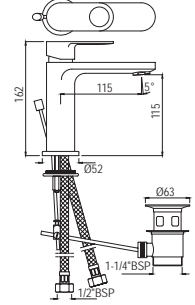

The finishes depicted here are only indicative and may differ from that on the actual product.

Ornamix Prime

Single Lever | Basin

ORP-10011BPM

Single Lever Basin Mixer without Popup Waste with 450mm Long Braided Hoses
Registered design no.276012