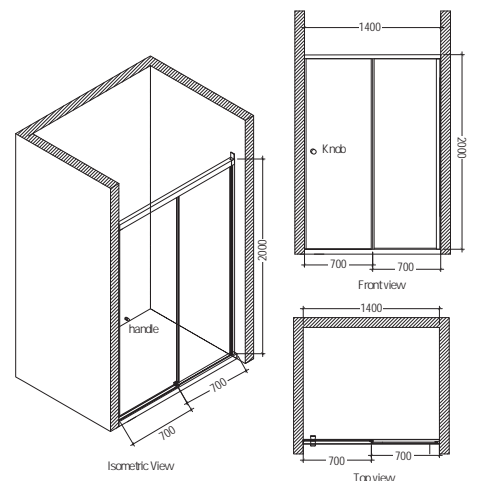

Version available in

Tempered Glass

EZEE KLEEN

Ready to fit