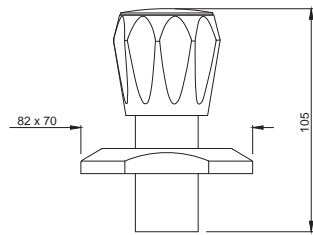

CON-083FTK
Exposed Part Kit of Concealed Stop Cock with Fitting Sleeve, Operating Lever & Adjustable Wall Flange (Compatible with ALD-083FT & ALD-089FT)

Also available

CON-087FTK
Exposed Part Kit of Concealed Stop Cock with Fitting Sleeve, Operating Lever & Adjustable Wall Flange (Compatible with ALD-087FT)