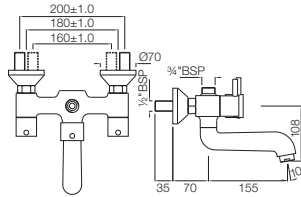

FLR-5217N

Wall Mixer with Telephone Shower Arrangement, Connecting Legs & Wall Flanges but without Crutch & Telephone Shower