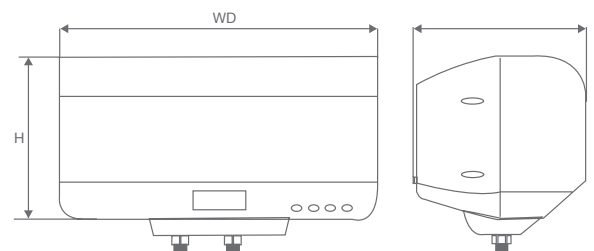

Product Specifications

Details	Alexa Plus Horizontal (Digital)			
Volume (L)	20			
Rated Wattage	2/3/5 kW			
Voltage / Frequency (V/Hz)	230V/50Hz			
Temperature Range	25°C to 75°C			
Working Pressure (Mpa)	0.8			
Inlet / Outlet Connection (Inch)	1/2			
Warranty	7 Years on Tank			
	4 Years on Heating Element			
	2 Years on Other Parts			
Product Dimensions (in mm)	W	H	D	
	20 Litres	610	340	320

Recommended for Bucket Bath / Overhead Showers

2 STAR ENERGY RATING