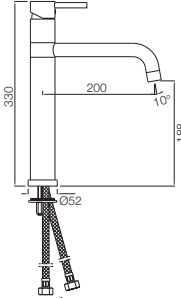

FLR-5007B

Single Lever Sink Mixer with 170mm Extension Body Swinging Spout without popup Waste (Table Mounted) with 600mm Long Braided Hoses

Florentine

FLR-5009B

Single Lever Sink Mixer with 210mm Extension Body Swinging Spout without popup Waste (Table Mounted) with 600mm Long Braided Hoses