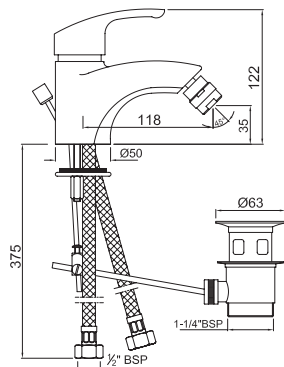

Single Lever | Bidet

EKO-33213B

Single Lever 1 - Hole Bidet Mixer with Popup Waste System with 375mm Long Braided Hoses