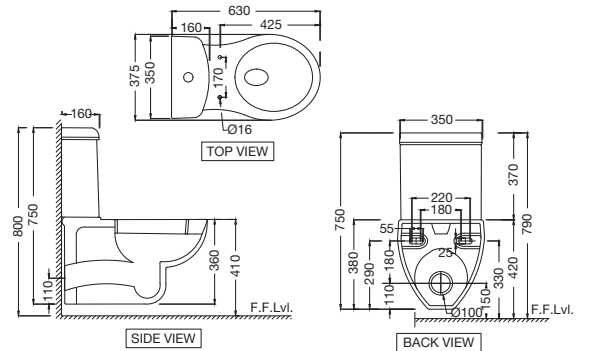

Wall Hung WC With UF Soft Close Seat Cover, Hinges, Accessories Set, Size: 370x540x410 mm

NEW

CNS-WHT-363SPPZ

Rimless Bowl With Cistern For Extended Wall Hung WC With PP Soft Close Seat Cover, Hinges, Dual Flush Cistern Fitting, Accessories Set, Size: 375x630x750 mm