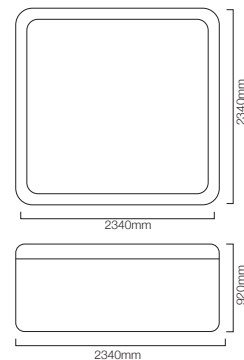

Key features

Specifications

Nirwana 2150 x 2150 x 920 mm (5 Seater)

Disclaimer: Pictures shown are for illustration purposes only

WSP-SLV-SPANIRWANA

Nirwana Spa (5 seater), with Stairs panels & Hard Cover

JETS: