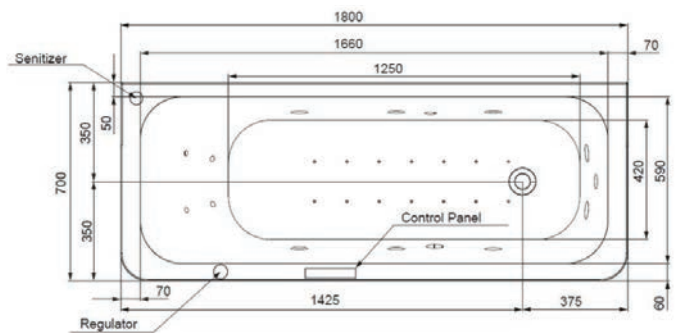

JWA-WHT-SP55X

Side panel suitable for Laguna bathtub