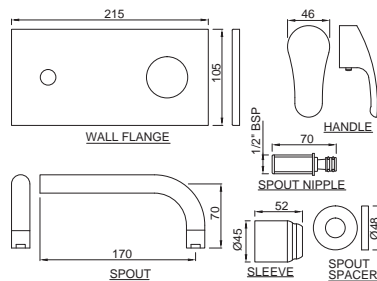

EKO-33051B

Single Lever Basin Mixer with Popup Waste System with 450mm Long Braided Hoses

EKO-33052B

Single Lever Extended Basin Mixer (Height-83mm) with Popup Waste 450mm Long Braided Hoses

Single Lever | Bath & Shower