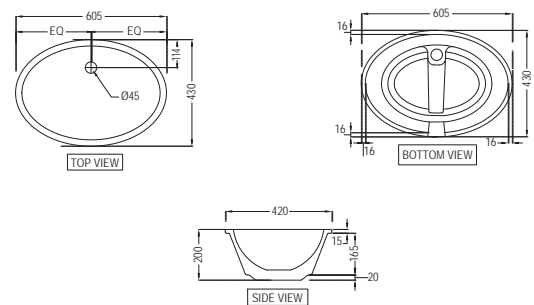

Continental

CNS-WHT-903
Table Top Basin,
Size:425x340x175 mm

CNS-WHT-905
Table Top Basin,
Size:420 x 420 x 155 mm

CNS-WHT-701
Under Counter Basin with Fixing
Accessories,
Size:485x370x205 mm,
Shape: Rectangular

CNS-WHT-705
Under Counter Basin with Fixing
Accessories,
Size:605x430x200 mm,
Shape: Oval