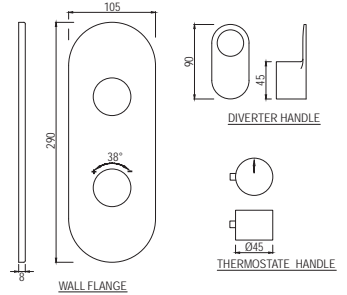

Aquamax Thermostatic Mixer

ORP-10661KPM

Aquamax Exposed Part Kit of Thermostatic Shower Mixer (Suitable for ALD-661)