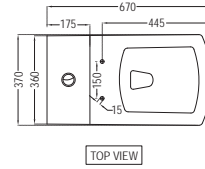

LYS-WHT-38851S300UFSMN

Single piece-WC with UF Soft Close Slim Seat Cover, Fixing Accessories, Accessories set and Cistern Fittings,
Size: 370x670x720 mm,
S Trap-300mm

TOP VIEW