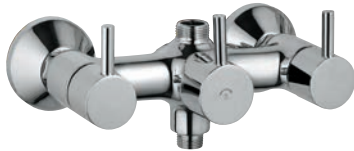

Florentine

Quarter Turn | Bath & Shower

FLR-5215N

Exposed Wall Mixer With Provision Only for Overhead Shower & Hand Shower with Connecting Legs & Wall Flanges