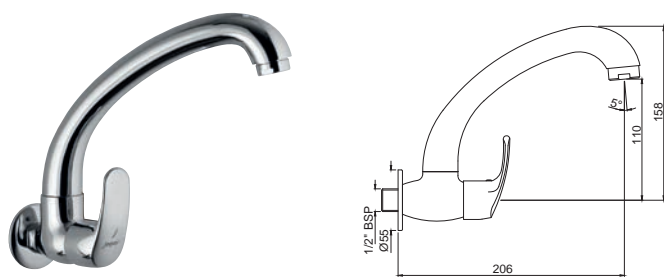

EKO-33347

Sink Cock with Swinging Spout (Wall Mounted Model) with Wall Flange