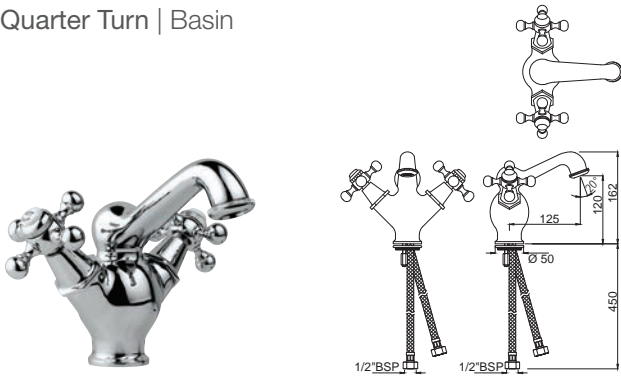

The finishes depicted here are only indicative and may differ from that on the actual product.

Queen's

Quarter Turn | Basin

QQT-7167B

Central Hole Basin Mixer with Regular Spout without Popup Waste System with 450mm Long Braided Hoses