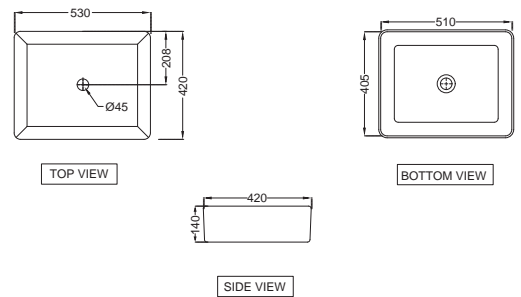

JDS-WHT-25909
Thin Rim Table Top Basin,
Shape - Rectangular,
Size: 495x395x150 mm