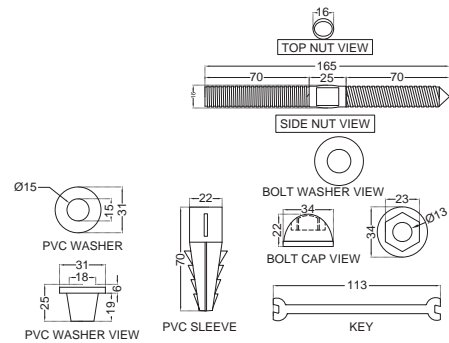

URS-WHT-13263
 Urinal with Fixing
 Accessories,
 Size: 340x325x650 mm

Accessories

ZPS-WHT-VB01
PVC Conversion Bend - P to S Trap

ZPS-SNS-RB01
Rack Bolt for WC
(Stainless Steel) Size: 16mm

ZPS-MST-RB02
Rack Bolt for WC
(Mild Steel) Size: 16mm