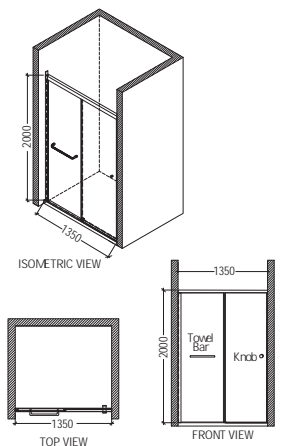

Optima with Towel Rod

Model: Optima with Towel Rod

Description: Description: Wall to Wall Shower Enclosure with one fixed glass and one sliding door with a Towel Rod fixed on the fixed glass

Finish: Chrome

Glass: 8mm

Sizes (Right Version): (in mm)

Height	Width	Code
2000	1000 - 1500	JSE-CHR-OPTSDR1015TR
2000	1501 - 2000	JSE-CHR-OPTSDR1520TR

Sizes (Left Version): (in mm)

Height	Width	Code
2000	1000 - 1500	JSE-CHR-OPTSDL1015TR
2000	1501 - 2000	JSE-CHR-OPTSDL1520TR

Version available in