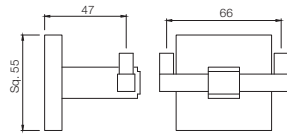

Bath Accessories

AKP-35761P
Double Coat Hook