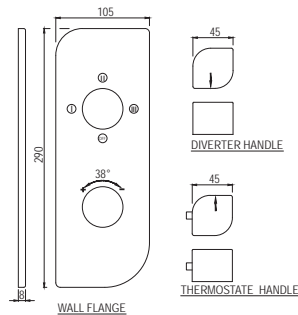

ALI-85683K

Aquamax Exposed Part Kit of Thermostatic Shower Mixer with 3-way diverter (Suitable for ALD-683)

Aria