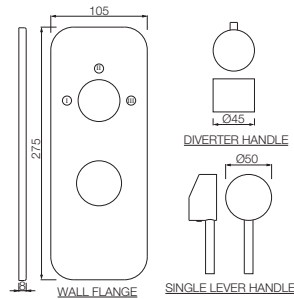

Florentine

FLR-5783K

Aquamax Exposed Part Kit of SingleLever Shower Mixer with 3-way diverter (Suitable for ALD-783)