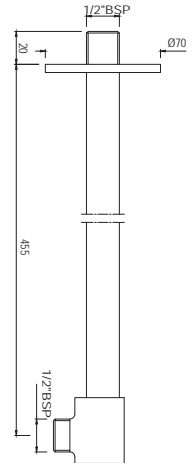

SHA-49483

Shower Arm Straight ø20mm & 450mm Long Round Shape without Bend for Wall Mounted Showers with Flange