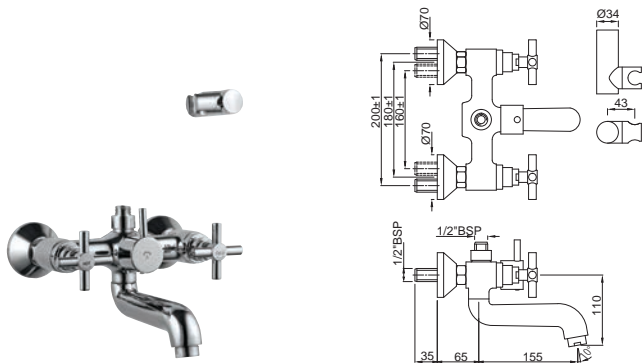

Solo

SOL-6267

Wall Mixer with connector for Hand Shower Arrangement with Connecting Legs, Wall Flanges & Wall Bracket for Hand Shower