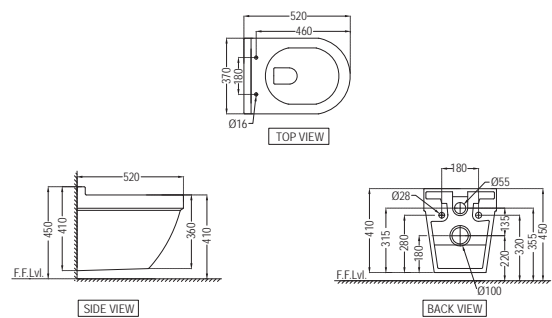

SLS-WHM-6953BIUFSM
 Rimless, Blind Installation Wall Hung
 WC with UF soft close slim seat
 cover, Hinges, Fixing
 Accessories and Accessories Set,
 Size : 375x520x400 mm

SLS-BLM-6953BIUFSM
 Rimless, Blind Installation Wall Hung
 WC with UF soft close slim seat
 cover, Hinges, Fixing
 Accessories and Accessories Set,
 Size : 375x520x400 mm