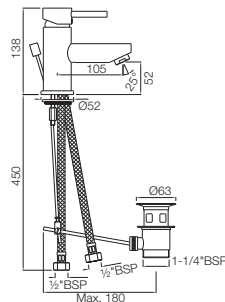

FLR-5051B

Single Lever Basin Mixer with Popup Waste System & 450mm Long Braided Hoses