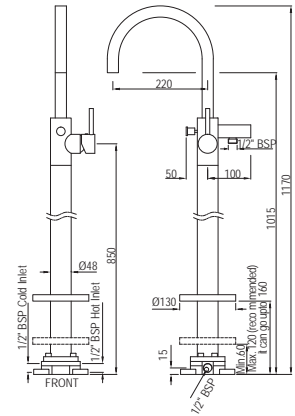

FLR-5121K

Exposed Parts of Floor Mounted Single Lever Bath Mixer with Provision for Hand Shower, without Hand Shower & Shower Hose (Compatible with ALD-121)