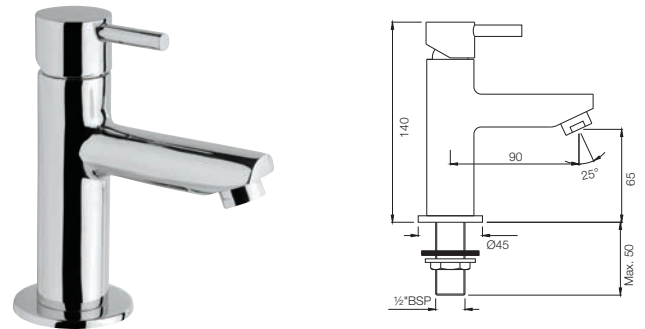

Florentine

FLR-5191N
3-Hole Basin Mixer with Popup Waste System, 20mm Cartridge Size

FLR-5011N
Pillar Cock

FLR-5021M
Pillar Cock with Extension Body

FLR-5015
Pillar Cock with Lift Type Operating Knob & Base Flange