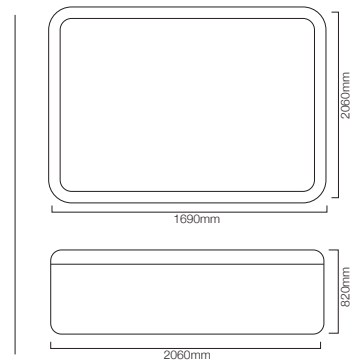

Key features

Thermoclad cabinet	Perimeter insulation	Thermobond 4 layer shell construction	Duraflex Plumbing	UV sterilising system	Set & forget control system	Multi-colour spa light	Hydrotherapy recliners	Aromatherapy	Illuminated topside controls
Ozone filtration	Micro filtration	Foot jets	Moulded headrests	Individual seat pressure control	Steps				

Specifications

Dry weight 254kg	Filled weight 854kg	Water capacity 600 litres	Spa controller sv2	Jet pump(s) 2.5x1 hp	Variable output heater 3 kW	Electrical requirements max 15 amps	Variable speed air blower 700w