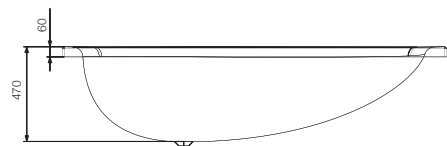

Vignette Prime 1900 x 900 x 470 mm

JBT-WHT-VGNTP190X: Built-in Bathtub

Specifications

PMMA Sheet

PU Green Reinforcement

JBT-WHT-VGNTP190X: Built-in Bathtub

JBT-WHT-VGNTP190FX: Built-in Bath Tub with Powder Coated MS Frame

JWA-WHT-VGNTPPFX: Front Panel

JWA-WHT-VGNTPSPX: Side Panel

JWA-CHR-132201: Drain Pipe 800mm with Overflow & Filler

JWA-CHR-DRNPIPE80: Drain Pipe 800mm with Overflow

Note: Drain pipe/Europa kit are mandatory products for installation of all the bathtubs. Accessories shown in the image are not a part of the product