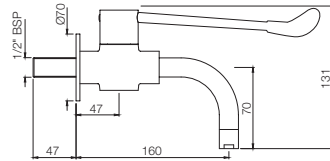

Taps

FLR-5043N

Florentine Bib Cock with Extended Lever Handle and Wall Flange