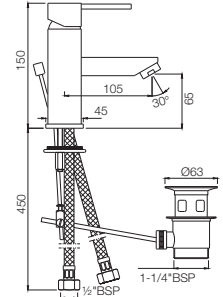

D'Arc

Single Lever | Basin

DRC-37011B

Single Lever Basin Mixer without Popup Waste System with 450mm Long Braided Hoses

DRC-37051B

Single Lever Basin Mixer with Popup Waste & 450mm Long Braided Hoses

DRC-37005B