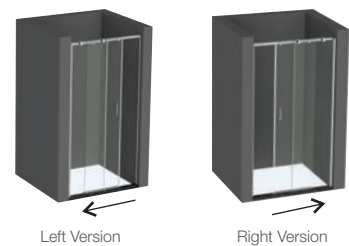

Version available in

Optima Black

Model: Optima Black

Description: Description: Wall to Wall Shower Enclosure with one fixed glass and one sliding door - 2 Part

Finish: Black Matt

Glass: 8mm

Sizes (Right Version): (in mm)