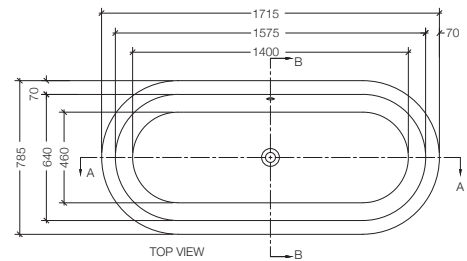

*560 mm is the outer size