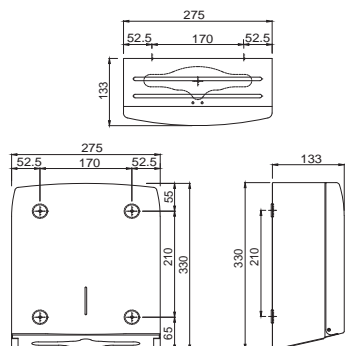

PTD-SAP-DT0106CS

capacity: 400-600 C/Z towels
material: AISI 304 stainless steel
finish: satin

Accessories (For Disabled-Friendly Bathrooms)

Stainless Steel

WAC-SAP-BR0600CS
Grab Bar 692 mm Long, Satin

WAC-SAP-BG0800CS
Grab Bar Vertical Swing, Satin