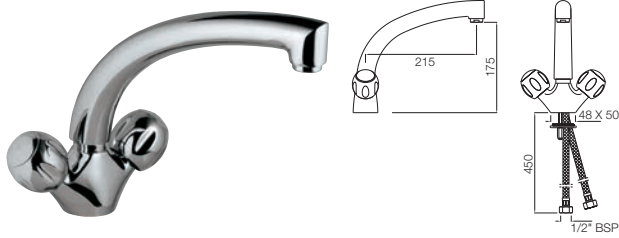

CQT-23309

Sink Mixer with Swinging Spout (Wall Mounted Model) with Connecting Legs & Wall Flanges

CQT-23309B

Sink Mixer with Swinging Spout (Table Mounted Model) with 450mm Long Braided Hoses

Clarion

CQT-23321B
Sink Mixer with Extended Spout (Table Mounted Model)
with 450mm Long Braided Hoses