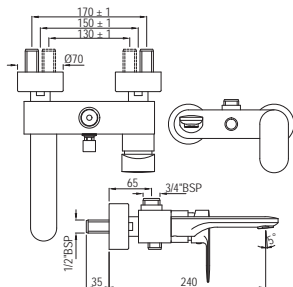

Single Lever | Bath & Shower

OPP-15115PM

Single Lever Wall Mixer with Provision for Connection to Exposed Shower Pipe (SHA-1211N) with Connecting Legs & Wall Flanges