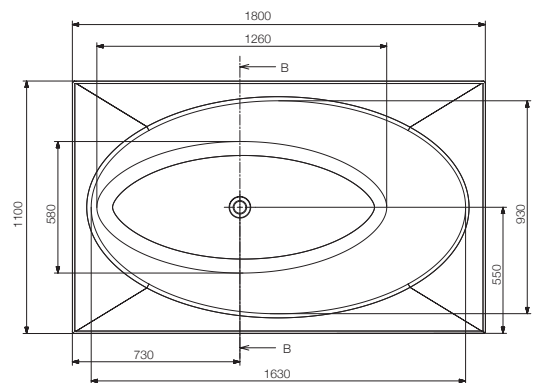

Note: Drain pipe/Europa kit are mandatory products for installation of all the bathtubs. Accessories shown in the image are not a part of the product