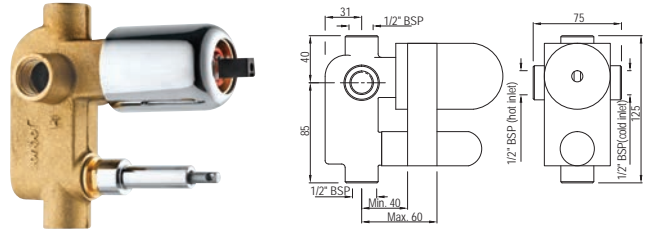

ALD-065N

Concealed Body for Single Lever Diverter 40mm Cartridge with Button Assembly, Cartridge Sleeve (Button On Top) But without Exposed Parts

ALD-075

Concealed Body for Single Lever Diverter 40mm Cartridge with Button Assembly, Cartridge Sleeve (Button on Bottom) But without Exposed Parts