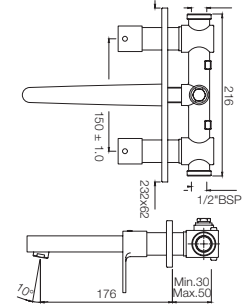

VGP-81001

Pillar Cock

Vignette Prime

VGP-81021N

Pillar Cock with Extension Body

VGP-81433

Two Concealed Stop Cocks with Basin Spout (Composite One Piece Body)

Quarter Turn | Basin