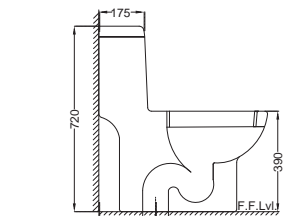

Single piece-WC with UF Soft Close Slim Seat Cover, Fixing Accessories, Accessories set and Cistern Fittings,
Size: 370x670x720 mm,
S Trap-220mm

TOP VIEW

SIDE VIEW

LYS-WHT-38851P180UFSM

Single piece-WC with UF soft close slim seat cover, Hinges, Fixing Accessories, Accessories Set and Cistern fittings,
Size: 365x655x765 mm,
P Trap-180mm