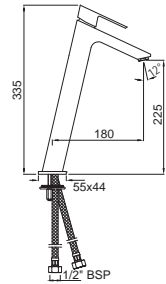

LYR-38051B

Single Lever Basin Mixer with Popup Waste and 450mm Long Braided Hoses

LYR-38005B

Single Lever Tall Boy with 150mm Extension Body & 600mm Long Braided Hoses

Single Lever | Bath & Shower

LYR-38233NK