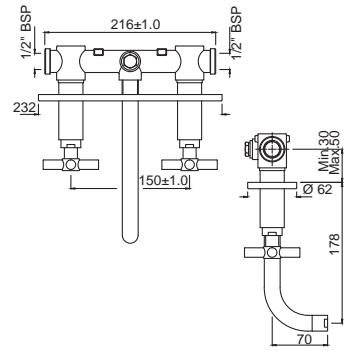

SOL-6011

Pillar Cock

Solo

SOL-6021

Pillar Cock with 200mm Extension Body

SOL-6433

Two Concealed Stop Cocks with Basin Spout (Composite One Piece Body)

Quarter Turn | Bath & Shower