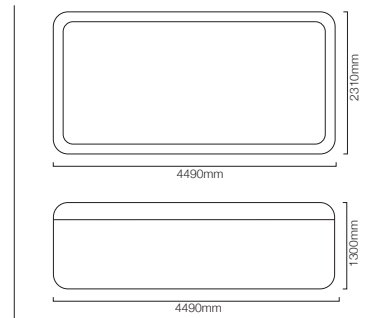

Key features

Thermoclad cabinet	Perimeter insulation	Thermobond 4 layer shell construction	Duraflex plumbing	UV sterilising system*	Set & forget control system	Programmable multi-colour spa light	Hydrotherapy recliners	Adjustable aromatherapy	Illuminated topside controls
Ozone filtration	Reinforced foot wall	Micro filtration	Foot jets	Moulded headrests	Individual pressure control	Steps			

Specifications

Dry weight 1052kg	Filled weight 9152kg	Water capacity 8100 litres	Spa controller sv4	Programmable circulation pump 250w	Jet pump(s) 2.5 hp x 4	Variable speed air blower 700w	Variable output heater 6kW	Electrical requirements max 45 amps