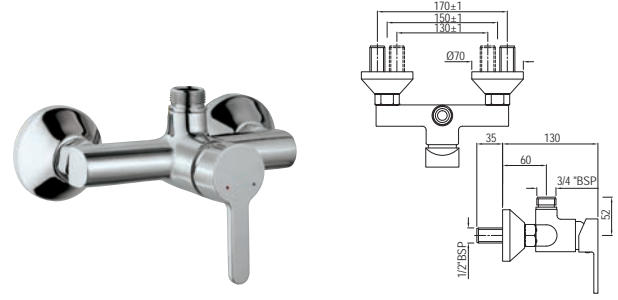

FUS-29147

Single Lever Exposed Shower Mixer With Provision For Connection to Exposed Shower Pipe (SHA-1211N) With Connecting Legs & Wall Flanges