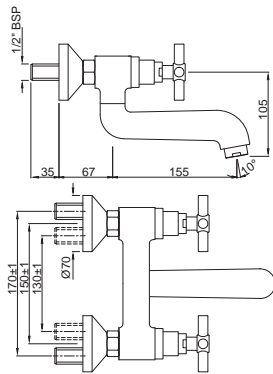

SOL-6219

Wall Mixer Non-Telephonic Shower Arrangement with Connecting Legs & Wall Flanges