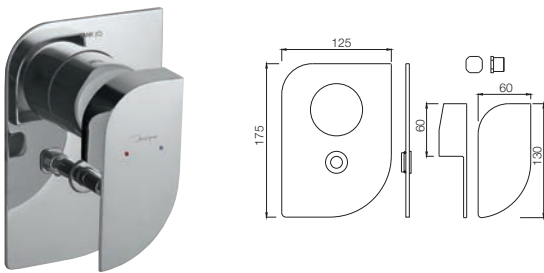

*at 3 bar pressure

Alive

ALI-85065NK

Single Lever Exposed Parts Kit of Diverter Consisting of Operating Lever, Wall Flange (with Seals) & Button Only (Compatible with Item ALD-065N)

ALI-85079NK

Single Lever Exposed Parts Kit of Hi-flow Diverter Consisting of Operating Lever, Cartridge Sleeve, Wall Flange (with Seals), Button Assembly Sleeve & Button