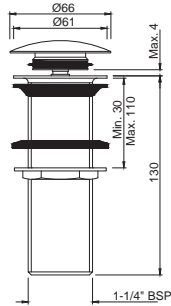

ALD-727L130

Click Clack Waste 32mm Size Full Thread with 130mm Height

ALD-727

Click Clack Waste 32mm Size Full Thread With 80mm Height

ALD-709

Waste coupling 32mm Size Half Thread with 80mm height
Also available