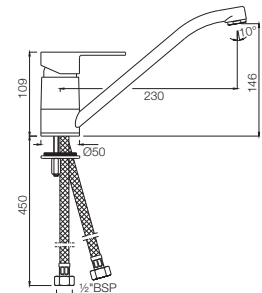

FUS-29009B

Single Lever Sink Mixer with 210mm Extension Body Swinging Spout without popup Waste (Table Mounted) with 600mm Long Braided Hoses

FUS-29173B

Single Lever Sink Mixer with Swinging Spout (Table Mounted Model) with 450mm Long Braided Hoses