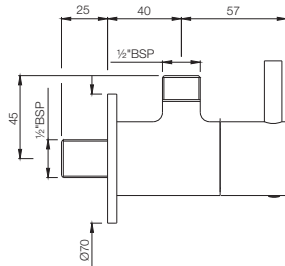

FLR-5053N

Angular Stop Cock With Wall Flange