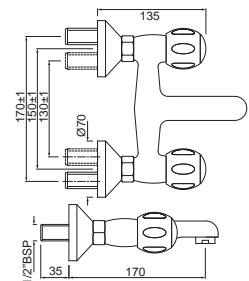

CQT-23021B

Pillar Cock Long Neck with 450mm Long Braided Hose

CQT-23123

Swan Neck Tap with Left Hand Operating Knob

Quarter Turn | Bath & Shower

CQT-23127

Swan Neck Tap with Right Hand Operating Knob

CQT-23219