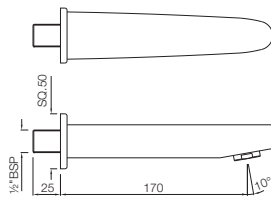

Vignette Prime

SPJ-81429

Bathtub Spout with Wall Flange