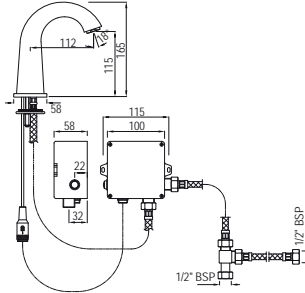

CON-1081KN
Flush Cock with Wall Flange 25mm with Plain Knob

CON-1081A
Flush Cock with Wall Flange 25mm with Lever Knob

Sensor Taps

Stimulatingly Intelligent.

Sensor Taps

Basin

SNR-CHR-51011N

Sensor Faucet for Wash Basin (Battery Operated)