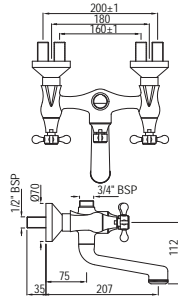

Queen's Prime

QQP-7217PM

Wall Mixer with Telephone Shower Arrangement, Connecting Legs & Wall Flanges but without Crutch & Telephone Shower