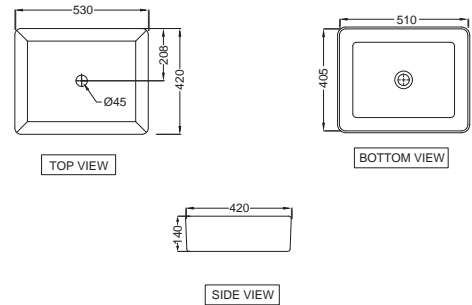

Thin Rim Table Top Basin, Shape - Rectangular,
Size: 530x420x140 mm

Jaquar Designer
Table Top Basin (White Matt)
JDS-WHM-25911