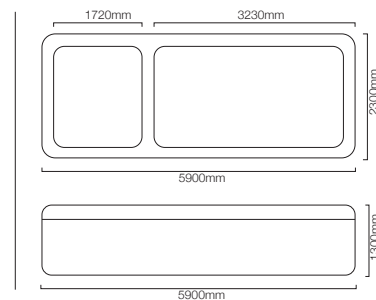

Key features

Thermoclad cabinet

Perimeter insulation

Thermobond 4 layer shell construction

Duraflex plumbing

UV sterilising system

Set & forget control system

Programmable multi-colour spa light

Hydrotherapy recliners

Adjustable aromatherapy

Illuminated topside controls

Ozone filtration

Reinforced foot wall

Micro filtration

Dual controls

Moulded headrests

Steps

Specifications

Dry weight 1382kg

Filled weight 9902kg

Water capacity spa 1530 litres swim 7030 litres

Spa controller sv4+sv2

Programmable circulation pump 250w x 2

Jet pump(s) 2.5hp x 5

Variable speed air blower 700w

Variable output heater 6kw/3kW

Electrical requirements max 60 amps