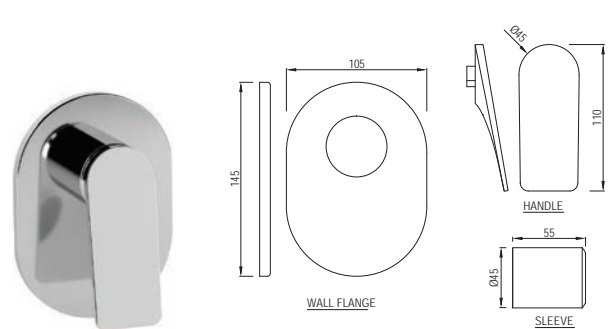

LAG-CHR-91227K

Single lever exposed parts kit of deusch mixer consisting of operating lever, cartridge sleeve & wall flange with seals (compatible with ALD-227 & ALD-229)