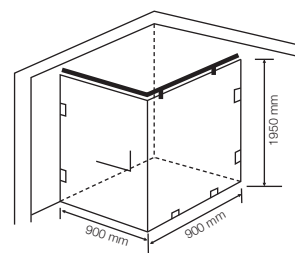

Version available in

Tempered Glass