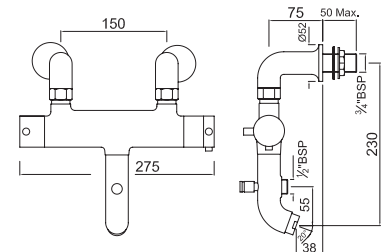

FLR-5659

Exposed Bath Shower Mixer (Tub Mounted) with Thermostatic Control Cartridge with Button Attachment on Spout with Straight Legs