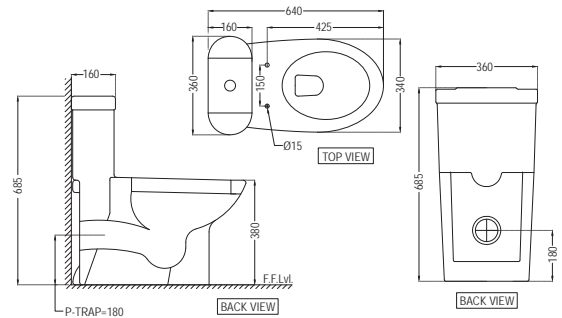

SLS-WHT-6851P180PP

Single Piece-WC with PP Soft Close Seat Cover, Hinges, Fixing Accessories, Accessories Set and Cistern Fittings, Size: 360x640x685 mm, P Trap-180 mm