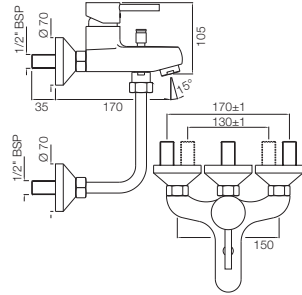

Florentine

FLR-5143

Single Lever Wall Mixer With Provision For Overhead Shower With 150X150mm Long Bend Pipe On Lower Side, Connecting Legs & Wall Flanges