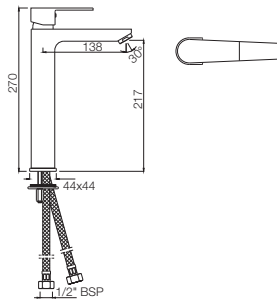

Aria

Resplendent Style. Free-Flowing Design.

Aria

Single Lever | Basin

ARI-39001B

Single Lever Basin Mixer without Popup Waste and 450mm Long Braided Hoses

ARI-39051B

Single Lever Basin Mixer with Popup Waste and 450mm Long Braided