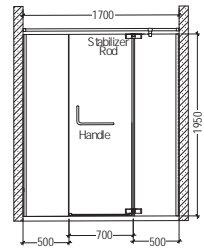

Version available in