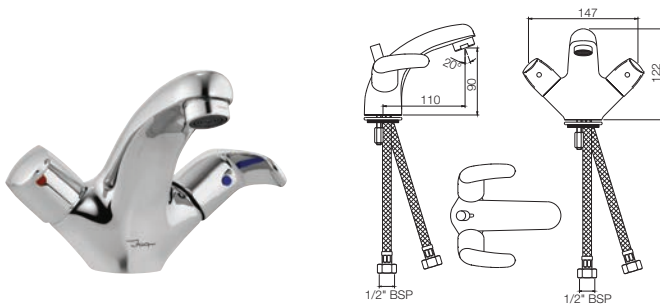

Quarter Turn | Basin

EKO-33169B

Central Hole Basin Mixer with Pop-up Waste System with 450mm Long Braided Hoses