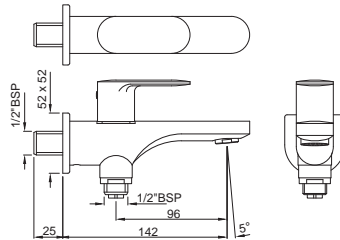

OPP-15041PM
2 Way Bib Cock with Wall Flange