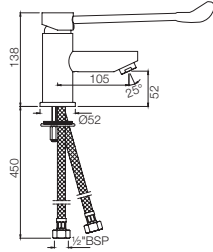

Medi Series

Basin

FLR-5033B

Florentine Single Lever Surgical Purpose Elbow Action Basin Mixer with Extended Operating Lever without Popup Waste System with 450mm Long Braided Hoses