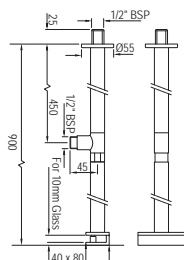

Bath Accessories

Laguna

SHA-CHR-91483

Shower arm for operating overhead shower and holding shower enclosure