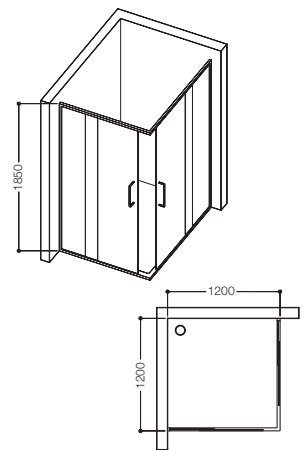

Version available in

Not applicable (NA)

Tempered Glass

EZEE KLEEN

Ready to fit