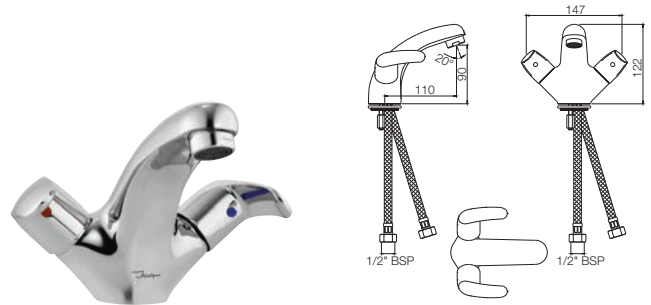

EKO-33167B

Central Hole Basin Mixer without Pop-up Waste System with 450mm Long Braided Hoses