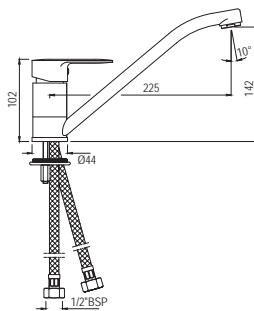

Single Lever | Kitchen

OPP-15173BPM

Single Lever Sink Mixer with Swinging Spout (Table Mounted) with 450mm Long Braided Hoses