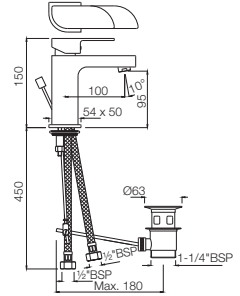

The finishes depicted here are only indicative and may differ from that on the actual product.

Alive

Single Lever | Basin

ALI-85011B

Single Lever Basin Mixer without Popup Waste System with 450mm Long Braided Hoses