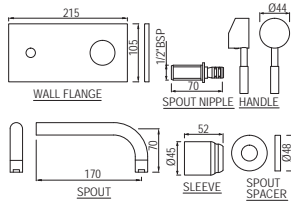

SOL-6233NK

Exposed Part Kit of Single Lever Basin Mixer Wall Mounted Consisting of Operating Lever, Cartridge Sleeve, Wall Flange, Nipple & Spout (Compatible with ALD-233N & ALD-235N)