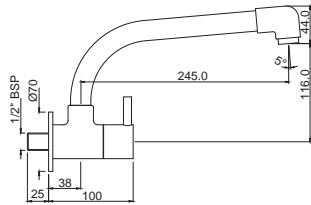

Florentine

FLR-5347SD

Sink Cock with Extended Swinging Spout (Wall Mounted Model) With Wall Flange