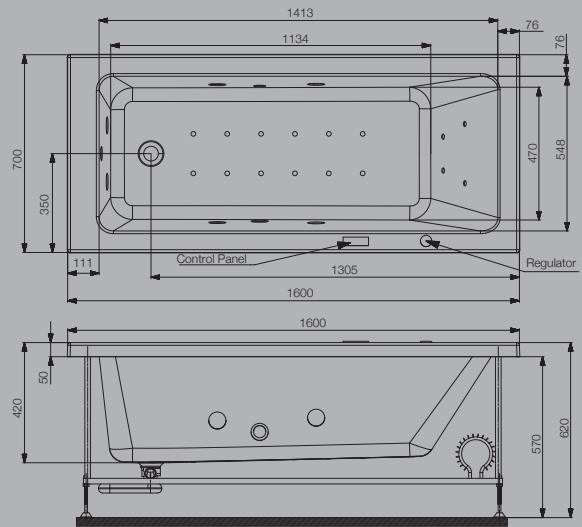

FRONTE 1600 x 700 x 420 mm

JWP-WHT-FONTE160WX (Water System)

Specifications

PMMA Sheet

PU Green Reinforcement

SS Frame

Level Sensor

Safety Vacuum Breaker

Keypad control

Overflow with Drain pipe

Water Pump 1 HP

Slim water Jets 6

Back Jets-4

Air Regulator

Headrests

Chromotherapy

JWA-WHT-FONT160FPX (Front Panels)

JWA-WHT-FONT160SPX (Side Panel)