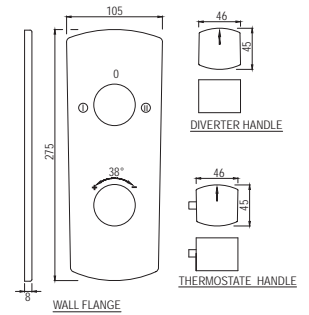

KUP-35681KPM

Aquamax Exposed Part Kit of Thermostatic Shower Mixer with 2-way diverter (Suitable for ALD-681)