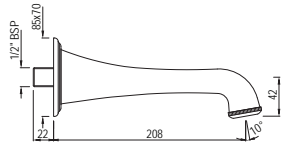

Bath Tub Spout

SPJ-CHR-7429PM

Bath Tub Spout with Wall Flange