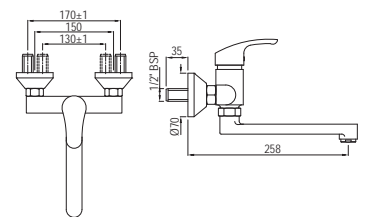

EKO-33163

Single Lever Sink Mixer Swinging Spout (Wall Mounted Model) with Connecting Legs & Wall Flanges