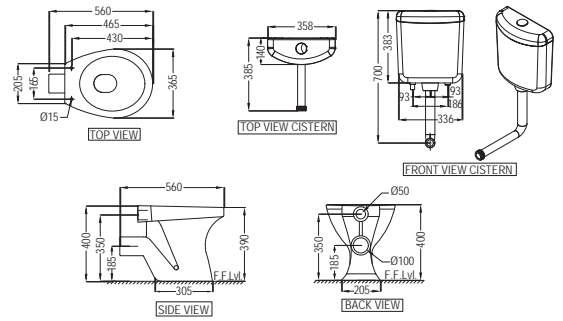

CNS-WHT-551PNPP184LZ

EWC with Wall Hung Cistern, Drainage L Bend Pipe, Gasket and Installation Kit with PP normal close seat cover, Hinges, Fixing Accessories, Size: 360x475x395 mm, P Trap

NEW