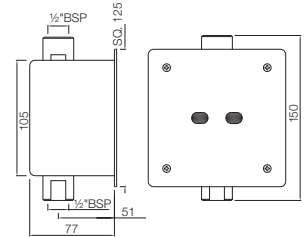

SNR-STL-51083

Sensor Mini Concealed Type Flushing Valve for Urinal Complete Set with Installation Box (Battery Operated)

Sensotronic | Water Closet