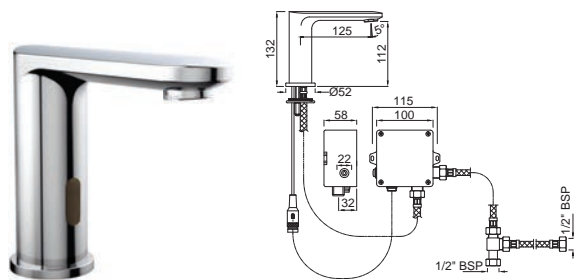

SNR-15019PMPK

Opal Prime Sensor Faucet for Wash Basin with
Pre-mixed Water Supply Kit (Battery Operated)