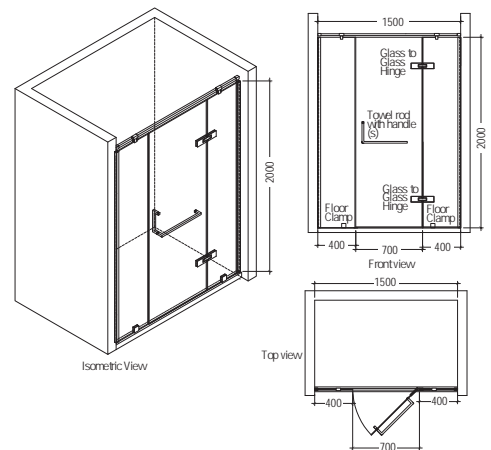

Version available in