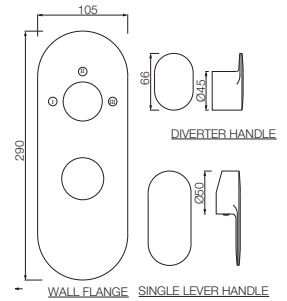

OPP-15783KPM

Aquamax Exposed Part Kit of Single Lever Shower Mixer with 3-way diverter (Suitable for ALD-783)