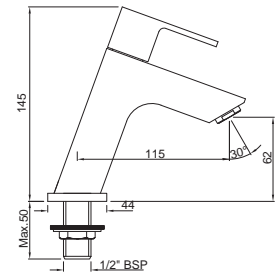

LYR-38173B

Single Lever Sink Mixer with Swinging Spout (Table Mounted) with 450mm Long Braided Hoses

LYR-38011

Pillar Cock

LYR-38021

Pillar Cock with 140mm Extension Body

LYR-38433

Two Concealed Stop Cocks with Basin Spout (Composite One Piece Body)