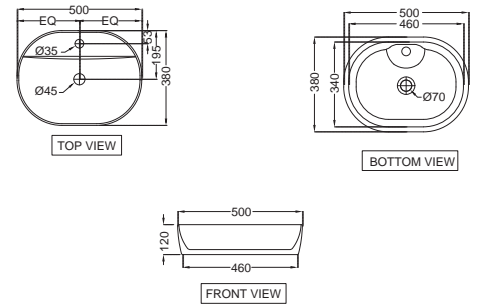

JDS-WHT-25939
Thin Rim Table Top Basin,
Shape - Round
Size: 455x455x110 mm