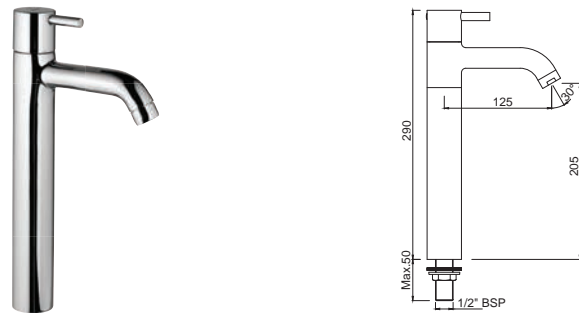

FLR-5021M
Pillar Cock with Extension Body