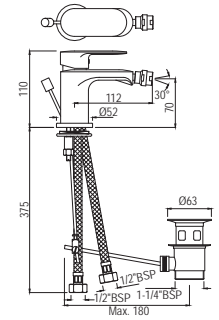

Single Lever | Bidet

OPP-15213BPM

Single Lever 1-Hole Bidet Mixer with Popup Waste System with 375mm Long Braided Hoses