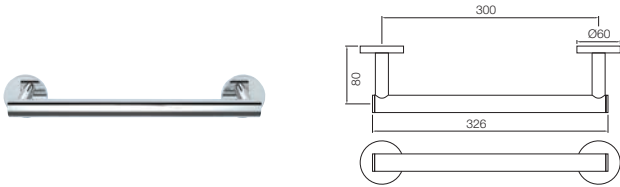

Bath Accessories

Continental

ACN-1101S

Grab bar 300mm Long, Stainless Steel