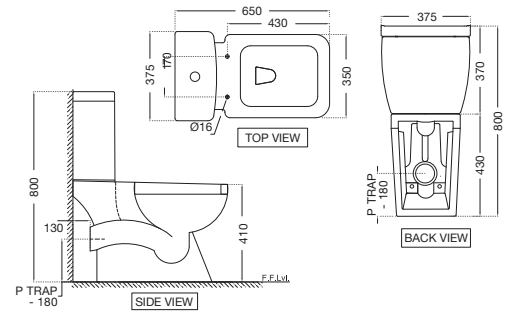

ARS-WHT-39751P180UFSMZ

Bowl With Cistern For Coupled WC
With UF Soft Close Slim Seat Cover,
Hinges Dual Flush Cistern Fitting,
Fixing Accessories And Accessories Set
Size:375x650x800 mm,
P Trap-180 mm