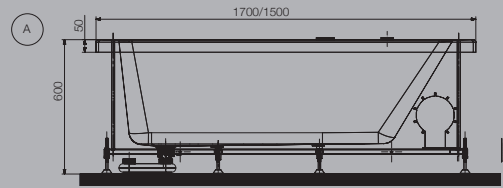

FORTE 1700 X 750 X 420 | 1500 X 750 X 420 mm

JWP-WHT-FONTE170PWX / JWP-WHT-FONTE 150PWX (Water System)

Specifications

PMMA Sheet

PU Green Reinforcement

SS Frame

Level Sensor

Safety Vacuum Breaker

Keypad control

Overflow with Drain pipe

Water Pump 0.75 HP

Slim water Jets 6

Air Regulator

JWP-WHT-FONT 170FPX | JWP-WHT-FONT 150FPX (Front Panels)

JWA-WHT-SP75X (Side Panel)