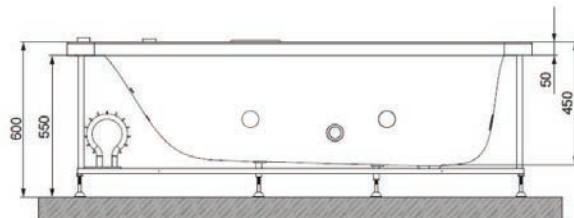

JWA-WHT-SP55X

Side panel suitable for Laguna bathtub