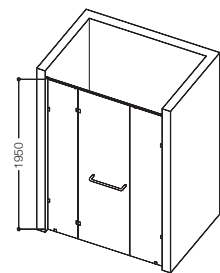

Version available in