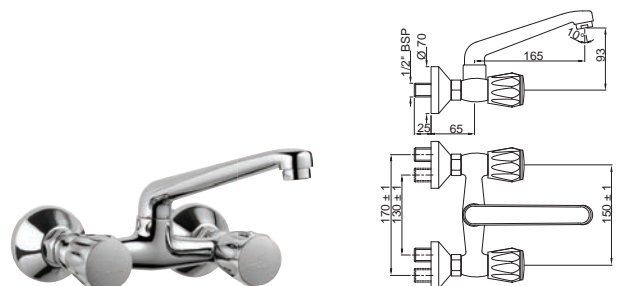

CON-309KNM

Sink Mixer with Swinging Spout (Wall Mounted Model) With Connecting Legs & Wall Flanges