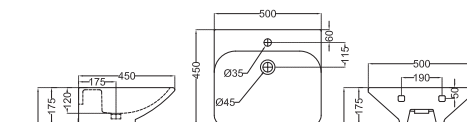

Laguna

LAS-WHT-91905

Table top basin,
Size:600x380x130mm,
Shape : Rectangular

LAS-WHT-91931

Table top basin with
three tap hole,
Size: 600x450x175 mm

LAS-WHT-91801

Wall hung basin with
fixing accessories,
Size:500x450x175mm

LAS-WHT-91301

Full pedestal for
LAS-WHT-91801

TOP VIEW

LAS-WHT-91701

Under counter basin
with fixing accessories,
Size: 450x450x170 mm,
Shape : Square