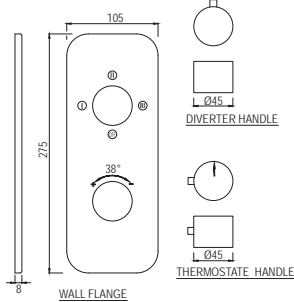

FLR-5683K

Aquamax Exposed Part Kit of Thermostatic Shower Mixer with 3-way diverter (Suitable for ALD-683)