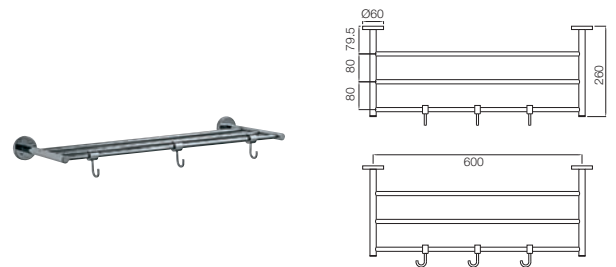

ACN-1161N
Double Coat Hook

ACN-1171N
Glass Shelf 600mm Long

ACN-1181S
Towel Rack 600mm Long with Lower Hangers, Stainless Steel

ACN-1181FS
Towel Rack 600mm Long without Hangers, Stainless Steel

ACN-1181FHS
Towel Rack 600mm Long without Lower Hangers but with 3 hooks, Stainless Steel