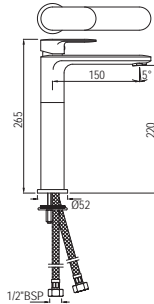

OPP-15005BPM

Single Lever Tall Boy with 150mm Extension Body Fixed Spout without Popup Waste System with 600mm Long Braided Hoses