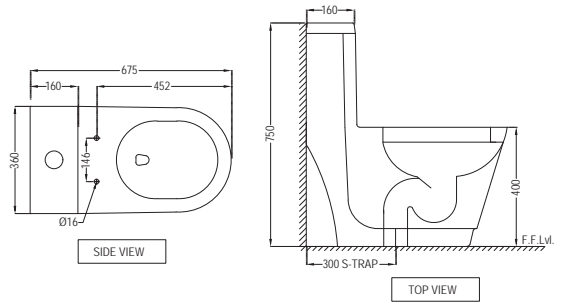

OPS-WHT-15853S300UF

Rimless Single piece-WC with UF softclose seat cover, Hinges, Fixing Accessories, Accessories Set and Cistern fittings, Size: 360x675x750 mm, S Trap-300 mm