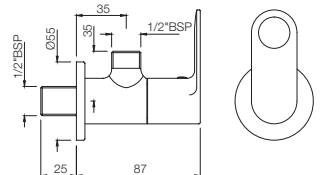

ORP-10053PM
Angular Stop Cock with Wall Flange