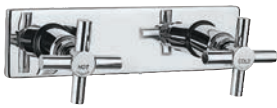

SOL-6095

Bath Tub Filler Consisting of 2 Control Cocks and One Spout, 20mm Cartridge Size

SOL-6421

4-Way Divertor for Concealed Fitting with Built-in Non-Return Valves with Divertor Handle

Solo

SOL-6431

Two Concealed Stop Cocks (Composite One Piece Body)