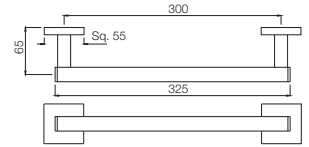

Kubix Prime

AKP-35701PS
Grab Bar 300mm Long, Stainless Steel