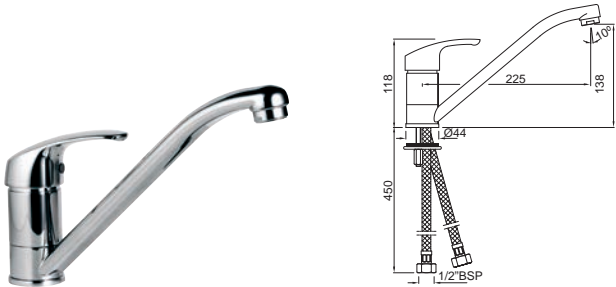

Eko

Single Lever | Kitchen

EKO-33173B

Single Lever Sink Mixer with Swinging Spout (Table Mounted) with 450mm Long Braided Hoses