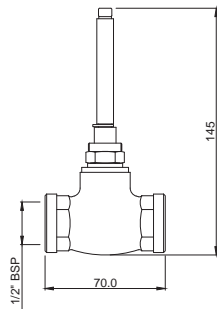

ALD-083FT

Regular Body of Concealed Stop Cock Suitable for 15mm Pipe Line with Plastic Protection Cap (without Exposed Parts)