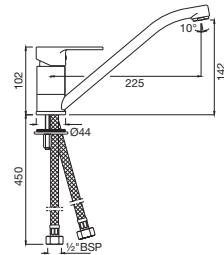

LYR-38173B

Single Lever Sink Mixer with Swinging Spout (Table Mounted) with 450mm Long Braided Hoses

LYR-38011

Pillar Cock

LYR-38021

Pillar Cock with 140mm Extension Body

LYR-38433

Two Concealed Stop Cocks with Basin Spout (Composite One Piece Body)