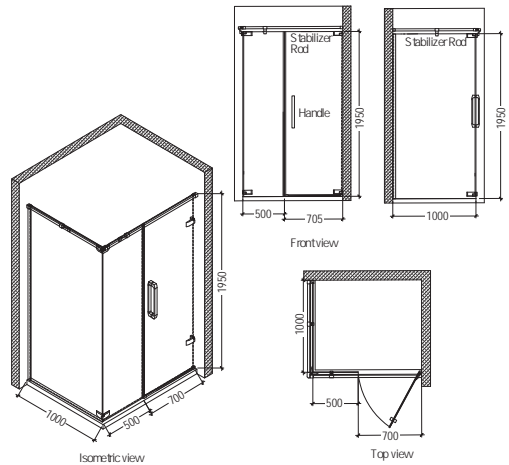

Version available in