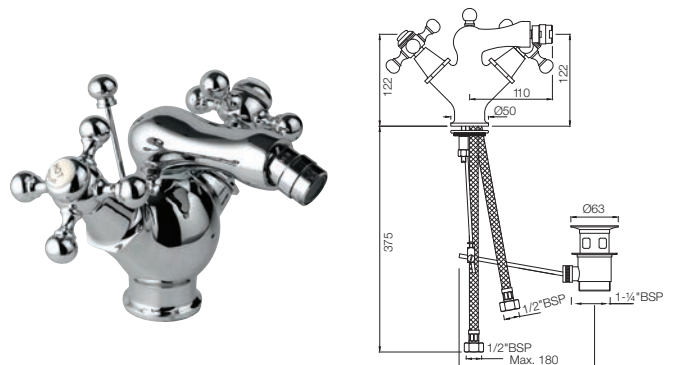

Quarter Turn | Bidet

QQT-7613B

1-Hole Bidet Mixer with Popup Waste System with 375mm Long Braided Hoses

Queen's

Quarter Turn | Kitchen

QQT-7309

Sink Mixer with Regular Swinging Spout (Wall Mounted Model) With Connecting Legs & Wall Flanges