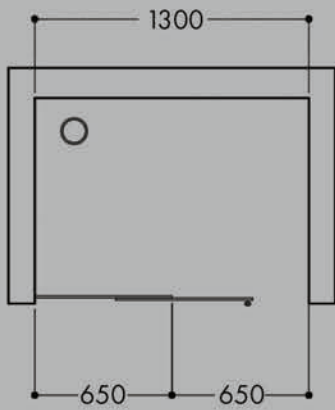

Bathroom Size - 7' x 5'
Model Used - OPTIMA