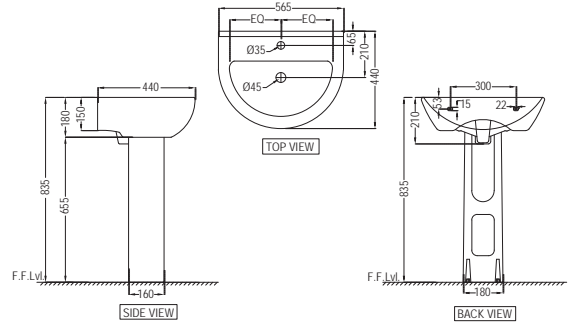

Full pedestal basin
FLS-WHT-5801
Wall Hung Basin with Fixing
Accessories,
Size: 585x450x220 mm
FLS-WHT-5301
Full pedestal for FLS-WHT-5801