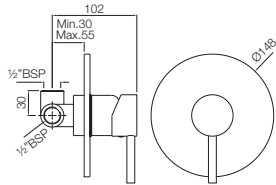

Florentine

FLR-5139

Single Lever Concealed Shower Mixer For Connection To Overhead Shower