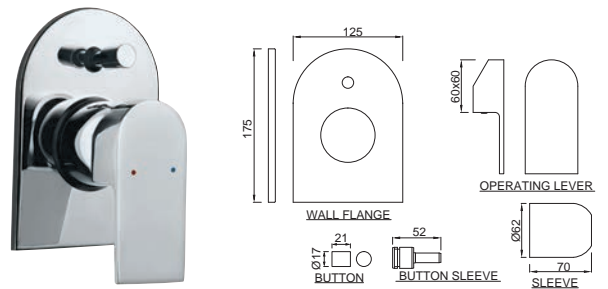

LYR-38079NK

Single Lever Exposed Parts Kit of Hi-flow Diverter Consisting of Operating Lever, Cartridge Sleeve, Wall Flange (with Seals), Button Assembly Sleeve & Button (Compatible with ALD-079N)