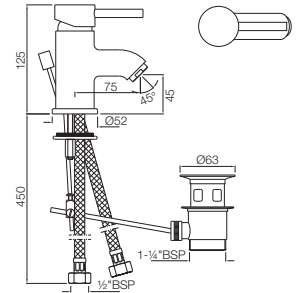

FLR-5063B

Single Lever Basin Mixer (Small Spout) with Popup Waste System with 450mm Long Braided Hoses

Also available

FLR-5003B

Single Lever Basin Mixer (Small Spout) without Popup Waste System with 450mm Long Braided Hoses