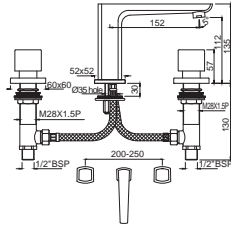

Kubix Prime

KUP-35189PM

3-Hole Basin Mixer without Popup Waste System, 15mm Cartridge Size