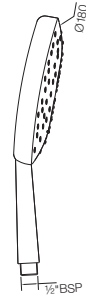

HSH-1937

Hand Shower ϕ 100mm Round Shape Single Flow (ABS Body Chrome Plated with Gray Face Plate) with Rubit Cleaning System

HSH-1781

Hand Shower ϕ 180mm Round Shape Single Flow (ABS Body Chrome Plated with Gray Face Plate) with Rubit Cleaning System
Flow rate: 24.52 l/min*

Multi-Function Showers