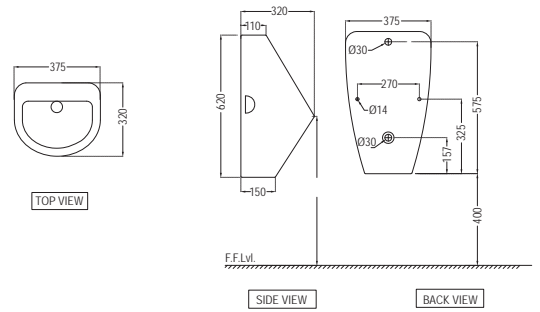

URS-WHT-13253N
Urinal with fixing Accessories,
Size: 385x325x635 mm