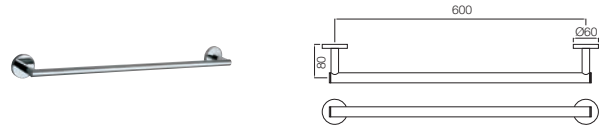

Grab bar 300mm Long, Stainless Steel

ACN-1111SM

Single Towel Rail 600mm Long, Stainless Steel

Also available

ACN-1111BNM

Single Towel Rail 450mm Long

ACN-1115S

Swivel Towel Holder Twin Type, Stainless Steel