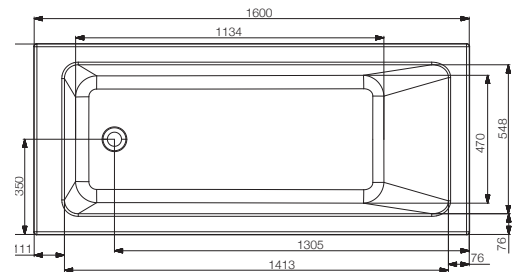

Note: Drain pipe/Europa kit are mandatory products for installation of all the bathtubs. Accessories shown in the image are not a part of the product