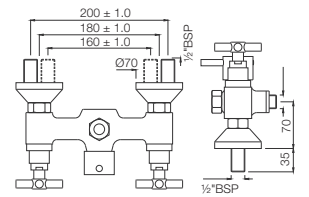

SOL-6215

Exposed Wall Mixer With Provision for Overhead Shower & Hand Shower with Connecting Legs & Wall Flanges