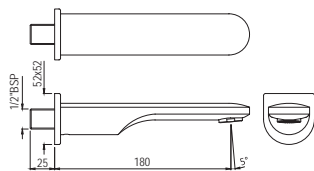

Opal Prime

SPJ-15429PM
Bathtub Spout with Wall Flange