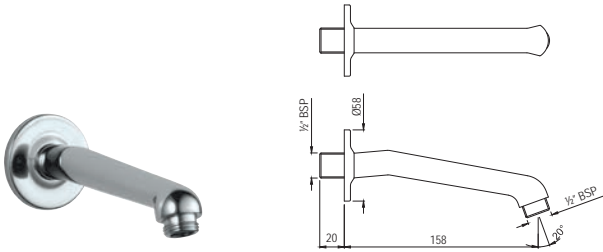

Showers | Accessories

Wall Mounted Shower Arms

SHA-477

Shower Arm Casted 190mm Long Light Body Round Shape for Wall Mounted Showers with Flange