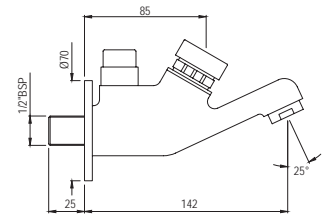

PRS-043
Bib Cock Auto Closing System with Built-in Control Cock With Wall Flange