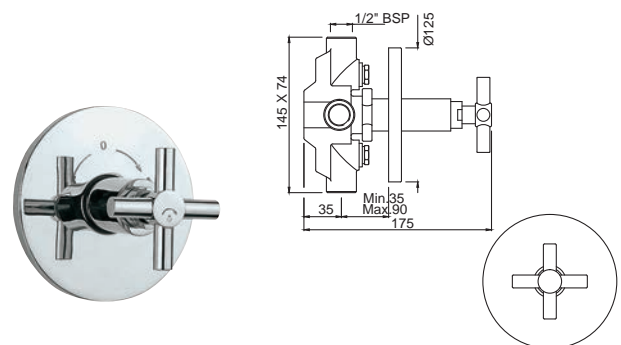

SOL-6421

4-Way Divertor for Concealed Fitting with Built-in Non-Return Valves with Divertor Handle