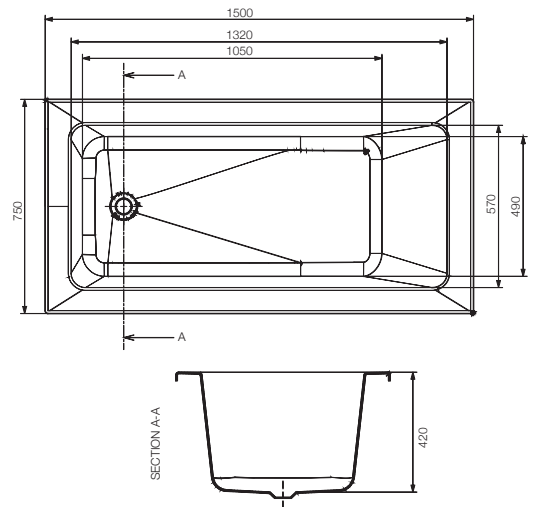

Note: Drain pipe/Europa kit are mandatory products for installation of all the bathtubs. Accessories shown in the image are not a part of the product