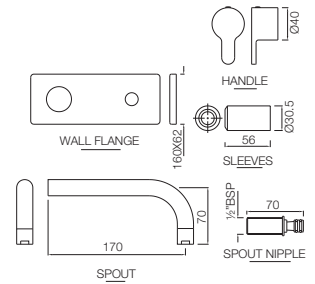

FUS-29441K
Exposed Part Kit of Single Concealed Stop Cock Consisting of Operating Lever, Cartridge Sleeve, Wall Flange (with Seals) & Basin Spout (Compatible with ALD-441)