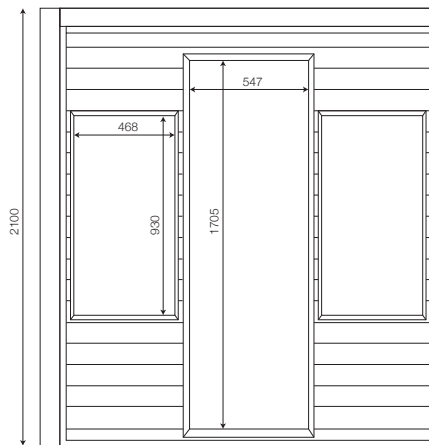

JSA-NAW-S004175

Specifications

Wood finish
hemlock

Stove heater
4.5 kW with frame

On heater
control panel

White light
with cover

Chromotherapy

Mp3 player

Thermometer

Hygrometer

2 pcs.
s shape backrest

Sandglass timer