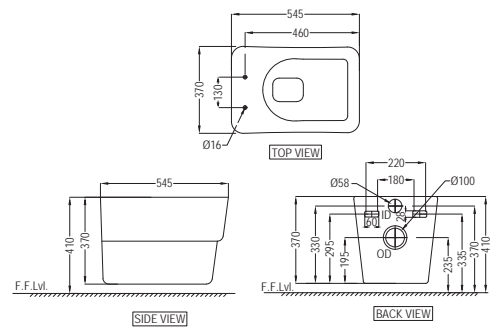

DRS-WHT-37953BIUFSM
Rimless Blind Installation Wall
Hung WC With UF Soft Close
Slim Seat Cover, Hinges, Fixing
Accessories And Accessories
Set, Size: 355x525x380 mm

Alive

Alive

ALS-WHT-85601
Counter Top Basin,
Size:705x460x195 mm