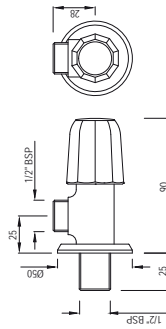

COP-057PM
Angular Stop Cock with Wall Flange