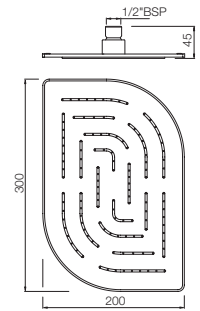

OHS-85859M

Alive Maze Overhead Shower 200X300mm Round Edge & Rectangular Head Single Flow (Body & Face Plate Stainless Steel with Chrome finish) with Rubit Cleaning System
Registered design no.276014