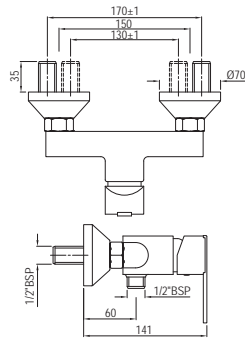

Fonte

FON-40149

Single Lever Exposed Shower Mixer for Connection to Hand Shower with Connecting Legs & Wall Flanges