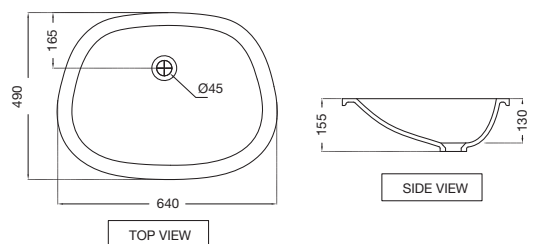

NEW

ACS-WHT-87701
Under Counter Basin With
Fixing Accessories,
Size: 640x490x155 mm