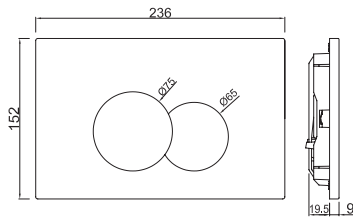

Flush Plates

JCP-CHR-152415
Control Plate Opal