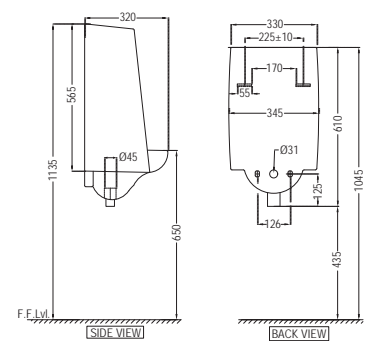

Urinals

URS-WHT-132530
Urinal with Fixing Accessories,
Size: 375x320x620 mm

URS-WHT-13253N
Urinal with fixing Accessories,
Size: 385x325x635 mm

URS-WHT-13255
Urinal without sensor with
Fixing Accessories Set,
Size: 480x300x740 mm

URS-WHT-13257
Urinal (Top inlet) with
Fixing Accessories,
Size: 345x320x610 mm