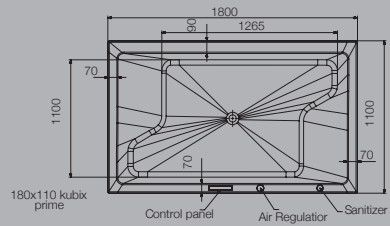

Air Regulator

Disinfection

Headrests

Chromotherapy

KUBIX PRIME 1800 x 1100 x 470 mm

JWP-WHT-KUBIXPM180WX (Water System)

Specifications

PMMA Sheet