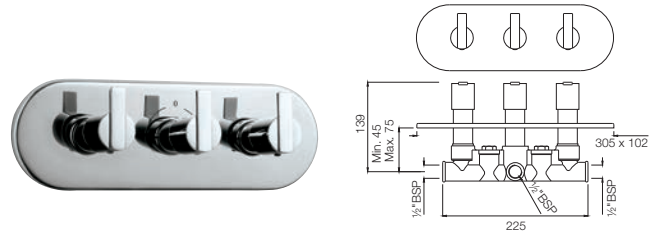

FON-40427

Concealed 4-Way Divertor Set with Hot & Cold Concealed Stop Cock with Built-in Non-Return Valves (Composite One Piece Body)