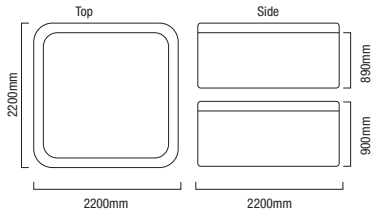

POLARIS 2200X2200X900 6 Seater

Disclaimer: Pictures shown are for illustration purposes only

JSP-WHT-SPAPOLARIS6S

Shell Color-pearl Blend

Structure Frame drawing of POLARIS

Jets drawing of POLARIS

- 5" direct jets: 2pcs
- 3.5" direct jets: 2 pcs
- 3.5" single rotation jets: 5pcs
- 2" direct jets: 31 pcs
- 2" single rotating jets: 8pcs
- Air jets: 12pcs
- 1" circulation jets: 4pcs
- 2" fountain jets: 3pcs