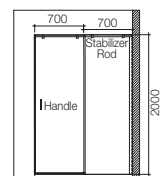

Fusion Plus

NEW

Model: Fusion Plus

Description: "L" shaped shower enclosure with sliding door and entry from the front

Finish: Chrome

Glass: 8mm

Sizes: (in mm)

Height	Width	Code
1950	1200 x 800	JSE-CHR-FUSP1280X
1950	1200 x 900	JSE-CHR-FUSP1290X
1950	1200 x 1000	JSE-CHR-FUSP1210X

Front View

Version available in

Tempered Glass

EZEE KLEEN

Ready to fit