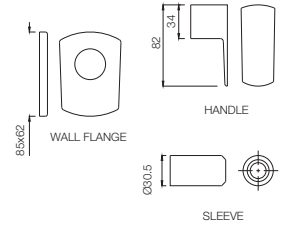

KUP-35083KPM

Exposed Part Kit of Concealed Stop Cock & Flush Cock with Fitting Sleeve, Operating Lever & Adjustable Wall Flange with Seal (compatible with ALD-083, ALD-089 & ALD-081)