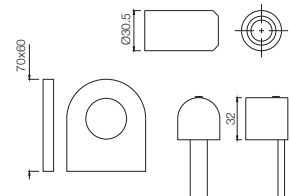

Quarter Turn | Taps

DRC-37347S

Sink Cock with Regular Swinging Spout (Wall Mounted Model) With Wall Flange

DRC-37037

Bib Cock with Wall Flange

DRC-37041

2 Way Bib Cock with Wall Flange

DRC-37083K