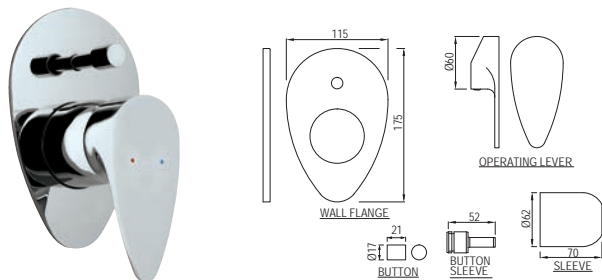

VGP-81227K

Single Lever Exposed Parts Kit of Deusch Mixer Consisting of Operating Lever, Cartridge Sleeve, Wall Flange (with Seals), (Compatible with ALD-227 & ALD-229)

VGP-81065NK

Single Lever Exposed Parts Kit of Diverter Consisting of Operating Lever, Wall Flange (with Seals) & Button Only (Compatible with Item ALD-065N)