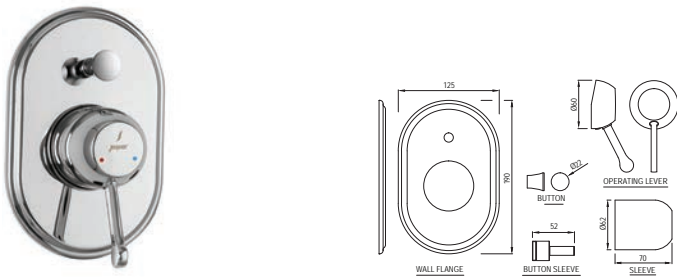

QQP-7079NKPM

Single Lever Exposed Parts Kit of Hi-flow Diverter Consisting of Operating Lever, Cartridge Sleeve, Wall Flange (with Seals), Button Assembly Sleeve & Button (Compatible with Item ALD-079N)