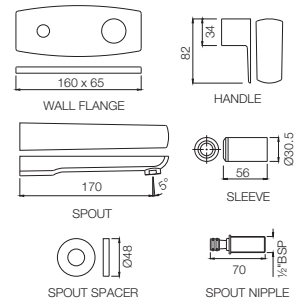

Kubix Prime

KUP-35189PM

3-Hole Basin Mixer without Popup Waste System, 15mm Cartridge Size

KUP-35191PM

3-Hole Basin Mixer with Popup Waste System, 15mm Cartridge Size

KUP-35433PM

Two Concealed Stop Cocks with Basin Spout (Composite One Piece Body)