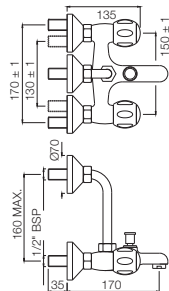

CQT-23273UPR

Wall Mixer with Provision for overhead Shower with 115mm Long Bend Pipe on Upper Side, Connecting Legs & Wall Flanges