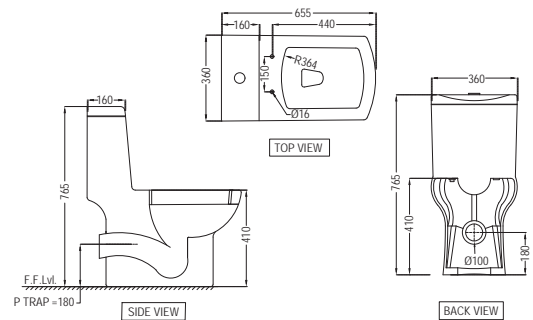

Single piece-WC with UF Soft Close Slim Seat Cover, Fixing Accessories, Accessories set and Cistern Fittings,
Size: 370x670x720 mm,
S Trap-220mm

TOP VIEW

SIDE VIEW

LYS-WHT-38851P180UFSM

Single piece-WC with UF soft close slim seat cover, Hinges, Fixing Accessories, Accessories Set and Cistern fittings,
Size: 365x655x765 mm,
P Trap-180mm