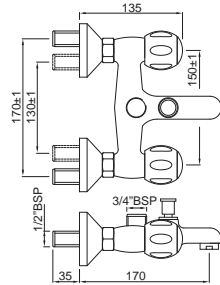

Clarion

CQT-23217UPR

Wall Mixer with Telephone Shower Arrangement, Connecting Legs & Wall Flanges but without Crutch & Telephone Shower