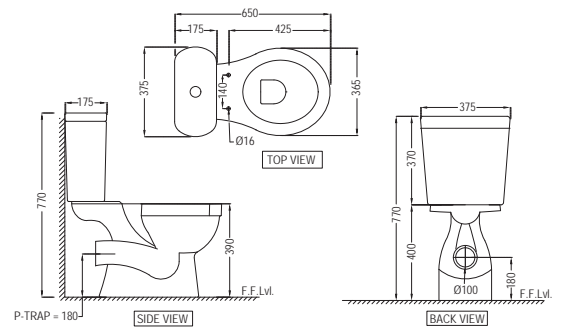

Floor mounted coupled WC

SLS-WHT-6751P180PPZ

Bowl With Cistern For Coupled WC With PP Soft Close Seat Cover, Hinges, Fixing Accessories And Accessories Set, Cistern Fittings,

Size: 375x650x790 mm, P trap-180mm