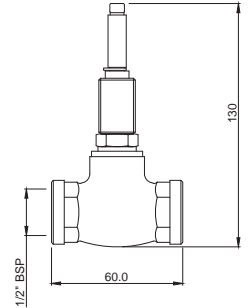

ALD-069FT

Reduced Body of Concealed Stop Cock Suitable for 15mm Pipe Line with Plastic Protection Cap (without Exposed Parts)