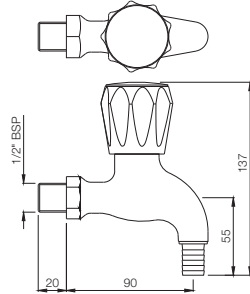

Continental

CON-049NKN
Bib Cock with Nozzle