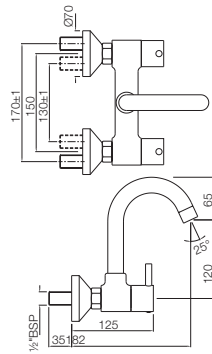

Florentine

FLR-5095N

Bath Tub Filler Consisting of 2 Control Cocks and one Spout, 20mm Cartridge Size

Quarter Turn | Bidet

FLR-5613NB

1-Hole Bidet Mixer with Popup Waste System with 375mm Long Braided Hoses