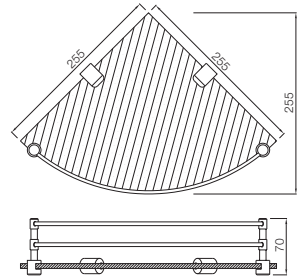

ACN-1173
Corner Glass Shelf (with Bracket)