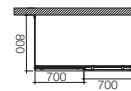

Fusion Plus

NEW

Model: Fusion Plus

Description: "L" shaped shower enclosure with sliding door and entry from the front

Finish: Chrome

Glass: 8mm

Sizes: (in mm)

Height	Width	Code
1950	1200 x 800	JSE-CHR-FUSP1280X
1950	1200 x 900	JSE-CHR-FUSP1290X
1950	1200 x 1000	JSE-CHR-FUSP1210X

Top View

Version available in

Tempered Glass

EZEE KLEEN

Ready to fit