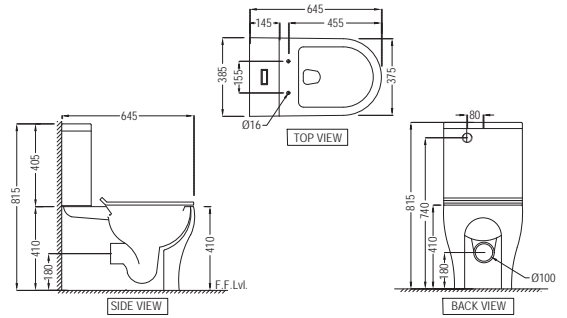

ONS-WHT-10753P180UFSM
Rimless Bowl with cistern for Coupled WC with UF soft close slim seat cover, Hinges, Fixing Accessories, Size : 385 X 645 X 815 mm, P Trap - 180 mm
ONS-WHT-10203
Cistern with Cistern Fittings for 10753SP180UFSM, 10753NS250UFSM