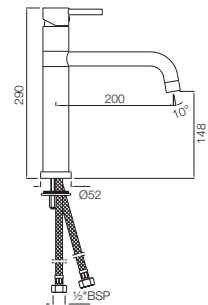

FLR-5007B

Single Lever Sink Mixer with 170mm Extension Body Swinging Spout without popup Waste (Table Mounted) with 600mm Long Braided Hoses

Florentine

FLR-5009B

Single Lever Sink Mixer with 210mm Extension Body Swinging Spout without popup Waste (Table Mounted) with 600mm Long Braided Hoses