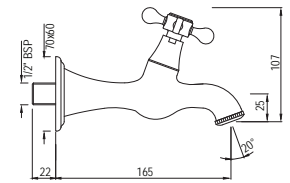

QQP-7037PM

Bib Cock with Wall Flange