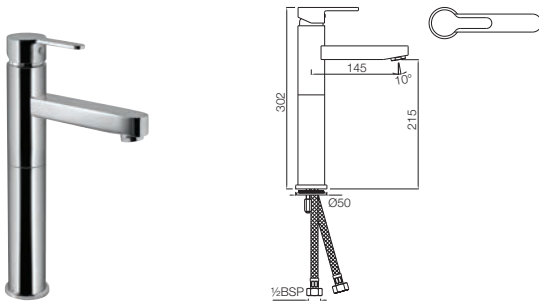

FUS-29005NB

Single Lever Tall Boy with 150mm Extension Body Fixed Spout without Popup Waste System with 600mm Long Braided Hoses