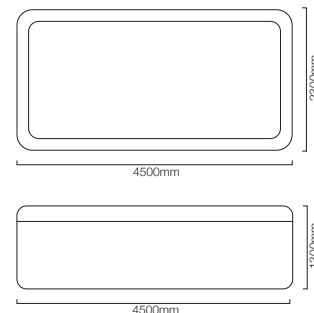

Aqua Swim 4490 x 2300 x 1300 mm

Disclaimer: Pictures shown are for illustration purposes only

WSP-SLV-AQUASWIM13TP

Jaquar aqua swim top with swim jets, chromo-therapy & uv filtration system

JETS:

Swim Jets	2
Total	2