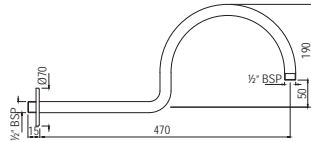

Showers | Accessories

Wall Mounted Shower Arms

SHA-485

Victorian Shower Arm $\varnothing$ 20mm & 480mm Long Round Shape Wall Mounted with Flange