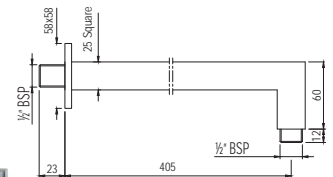

SHA-455L400

Shower Arm 400X25X25mm Square Shape for Wall Mounted Showers with Flange
Also available

SHA-455L600

Shower Arm 600X25X25mm Square Shape for Wall Mounted Showers with Flange