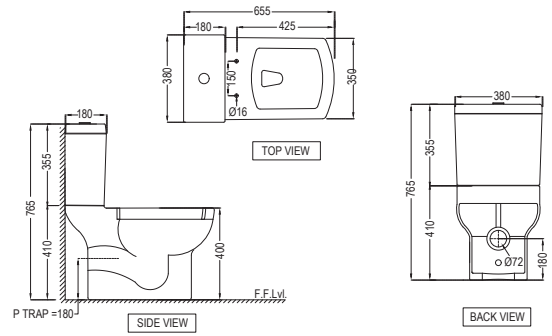

Floor mounted coupled WC **LYS-WHT-38751P180UFSM**

Bowl for Coupled WC with
UF soft close slim seat cover,
Hinges, Fixing Accessories and
Accessories Set,
Size: 380x655x765 mm,
P trap-180mm

LYS-WHT-38201
Cistern with cistern fittings
for 38751P180UFSM &
38751S250UFSM