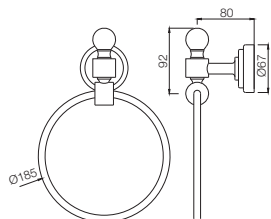

Bath Accessories

AQN-7721
Towel Ring Round