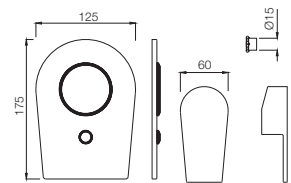

ARI-39193K

Single Lever 3-inlet Diverter Exposed parts kit Consisting of Operating Lever, Wall Flange & Button Only (Suitable for Item ALD-193)