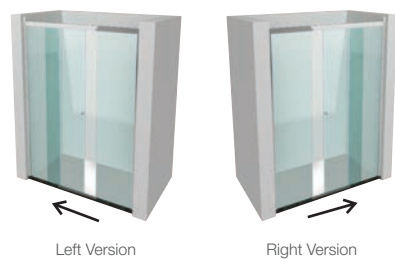

Version available in