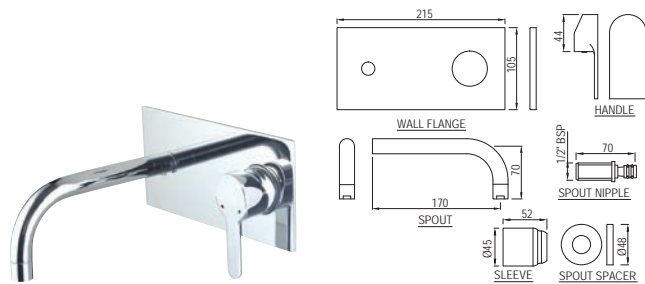

FUS-29233NK

Exposed Part Kit of Single Lever Basin Mixer Wall Mounted Consisting of Operating Lever, Cartridge Sleeve, Wall Flange, Nipple & Spout (Compatible with ALD-233N & ALD-235N)