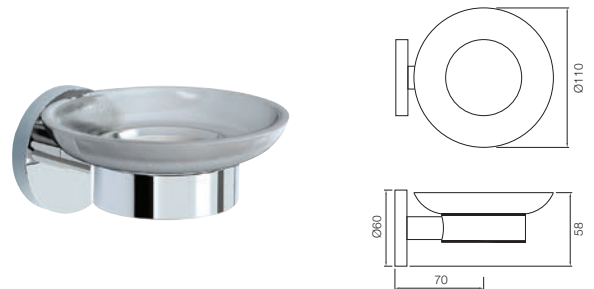

ACN-1131N

Soap Dish Holder