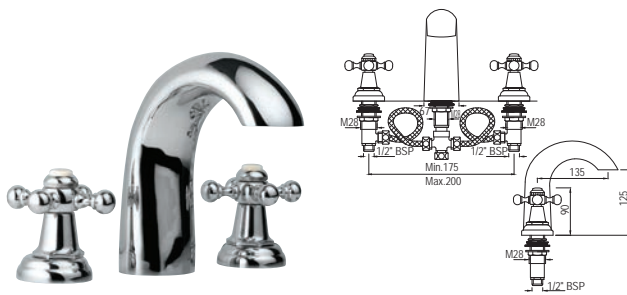

QQT-7095

Bath Tub Filler Consisting of 2 Control Cocks and One Spout