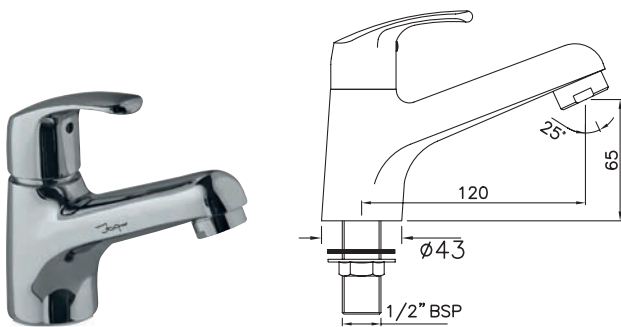

EKO-33021

Pillar Cock Long Neck with Aerator