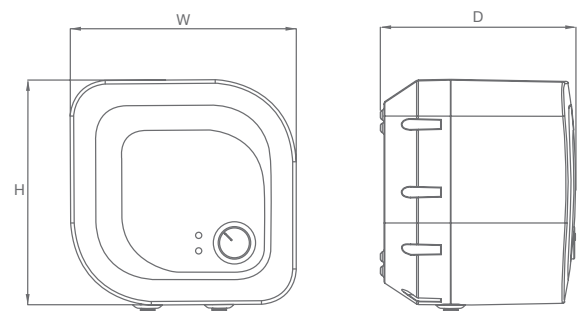

Product Specifications

Details	Elena Prime (Manual)			
Volume (L)	6/10/15/25			
Rated Wattage	2 kW			
Voltage / Frequency (V/Hz)	230V/50Hz			
Temperature Range	25°C to 75°C			
Working Pressure (Mpa)	0.8			
Inlet / Outlet Connection (Inch)	1/2			
Warranty	7 Years on Tank 4 Years on Heating Element 2 Years on Other Parts			
Product Dimensions (in mm)		W	H	D
	6 Litre	316	316	273
	10 Litres	366	366	285
	15 Litres	402	402	312
	25 Litres	452	452	369

Recommended for: Kitchen / Bucket Baths / Overhead Showers