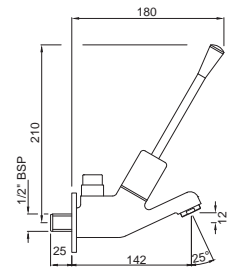

PRS-043MED

Bib Cock Auto Closing System with Built-in Control Cock, Wall Flange & Elbow Operated Extended Lever