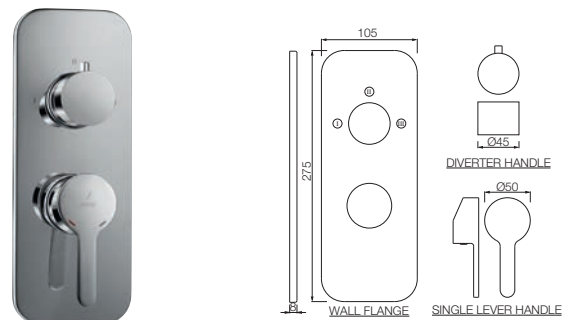

FUS-29783K

Aquamax Exposed Part Kit of Single Lever Shower Mixer with 3-way diverter (Suitable for ALD-783)