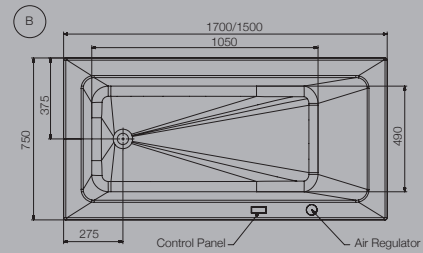

FORTE 1700 X 750 X 420 | 1500 X 750 X 420 mm

JWP-WHT-FONTE170PWX / JWP-WHT-FONTE 150PWX (Water System)

Specifications

PMMA Sheet

PU Green Reinforcement

SS Frame

Level Sensor

Safety Vacuum Breaker

Keypad control

Overflow with Drain pipe

Water Pump 0.75 HP

Slim water Jets 6

Air Regulator

JWP-WHT-FONT 170FPX | JWP-WHT-FONT 150FPX (Front Panels)

JWA-WHT-SP75X (Side Panel)