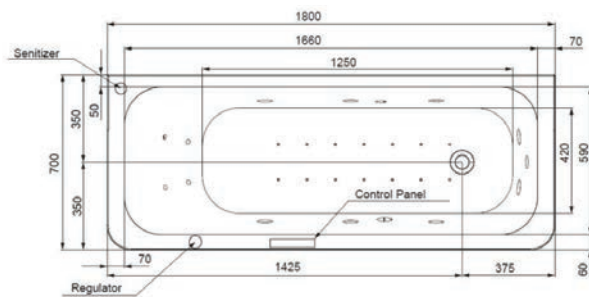

JWA-WHT-SP55X

Side panel suitable for Laguna bathtub