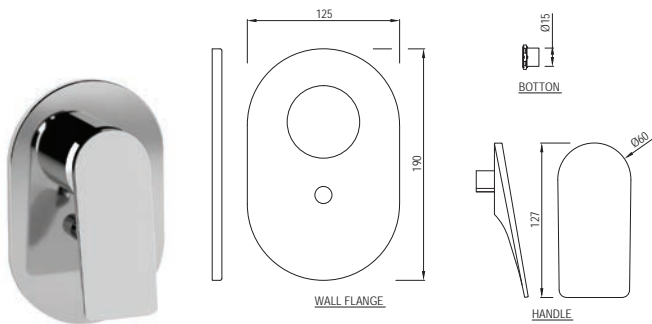

LAG-CHR-91193K

Single lever 3-inlet diverter exposed parts kit consisting of operating lever, wall flange & button only (compatible with LAG-91193C)