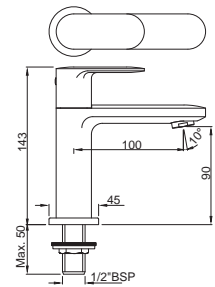

Quarter Turn | Basin

OPP-15001PM

Pillar Cock
Flow rate: 16.79 l/min*