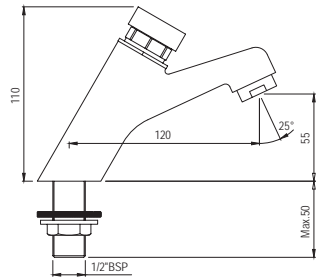

Pressmatic

Basin

PRS-031
Pillar Cock Auto Closing System