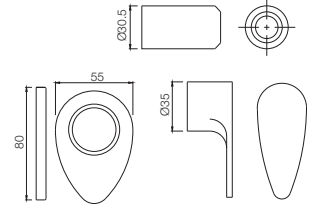

VGP-81083K

Exposed Part Kit of Concealed Stop Cock & Flush Cock with Fitting Sleeve, Operating Lever & Adjustable Wall Flange with Seal (compatible with ALD-083, ALD-089 & ALD-081)