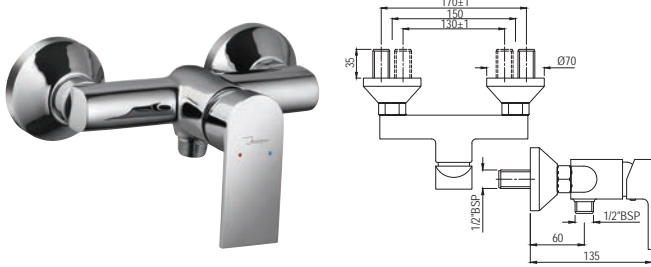

Lyric

LYR-38149

Single Lever Exposed Shower Mixer for connection to Hand Shower with Connecting Legs & Wall Flanges

LYR-3827K

Single Lever Exposed Parts Kit of Deusch Mixer Consisting of Operating Lever, Cartridge Sleeve, Wall Flange (with Seals), (Compatible with ALD-227 & ALD-229)