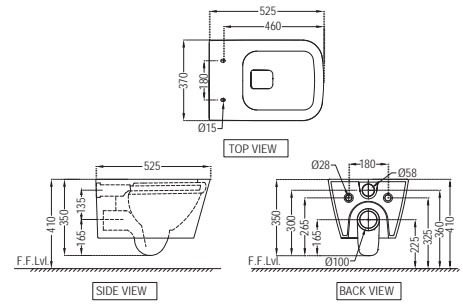

LAS-WHT-91153
Blind installation wall hung bidet with fixing accessories, Size:370x525x280 mm

LAS-WHT-91901
Table top basin, Size:380x380x130mm, Shape : Square

LAS-WHT-91903
Table top basin, Size:450x450x130mm, Shape : Square