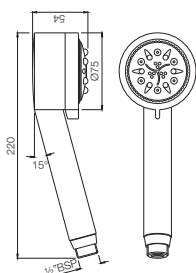

Showers | Multi-Function Showers

HSH-1797

Hand Shower $\varnothing 75\text{mm}$ Cylindrical Shape Multi Flow (Rain, Massage & Mist), Chrome Plated ABS Body with Gray Face Plate & Rubit Cleaning System