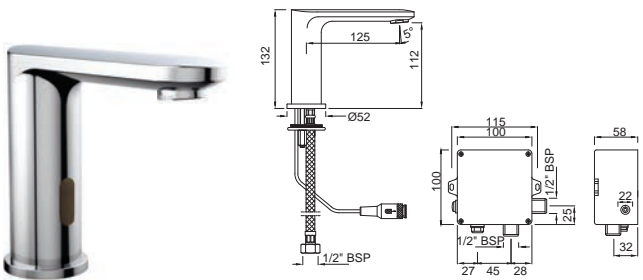

SNR-15019PM

Opal Prime Sensor Faucet for Wash Basin (Battery Operated)