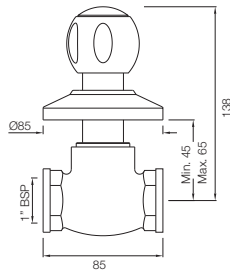

CQT-24081

Flush Cock with Wall Flange 25mm Ceramic Disc Cartridge) with Plain Knob
Also available

CQT-24081A

Flush Cock with Wall Flange 25mm Ceramic Disc Cartridge) with Lever Knob

Continental

Elegance At Its Best.