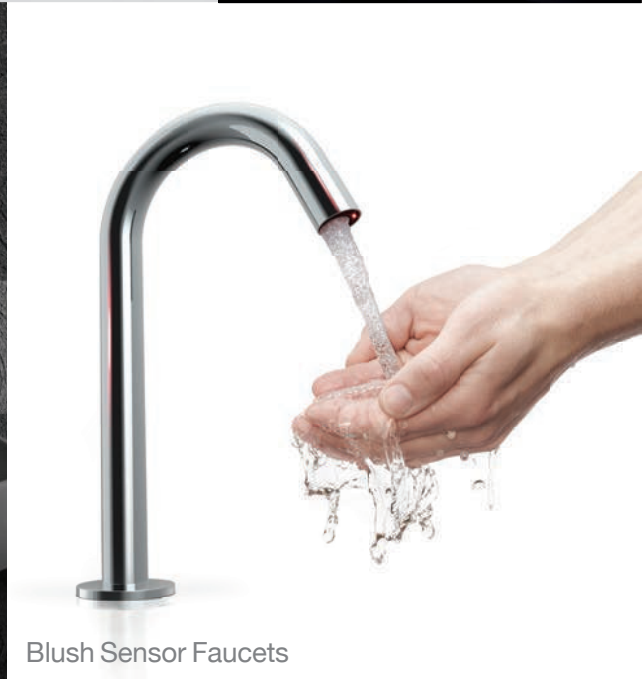

Laguna

Continental Prime

Queen's Prime

New Age Pressmatic

Kubix & Opal Prime Sensor

Black & White Matt

Blush Sensor Faucets

Introducing