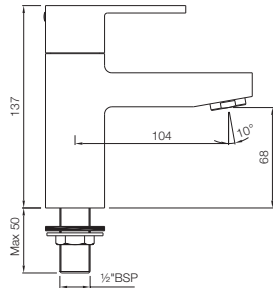

Fusion

Quarter Turn | Basin

FUS-29001
Pillar Cock