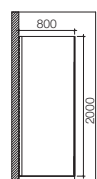

Fusion Plus

NEW

Model: Fusion Plus

Description: "L" shaped shower enclosure with sliding door and entry from the front

Finish: Chrome

Glass: 8mm

Sizes: (in mm)

Height	Width	Code
1950	1200 x 800	JSE-CHR-FUSP1280X
1950	1200 x 900	JSE-CHR-FUSP1290X
1950	1200 x 1000	JSE-CHR-FUSP1210X

Side View

Version available in

Tempered Glass

EZEE KLEEN

Ready to fit