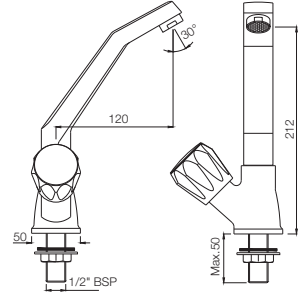

CON-359KN

Sink Cock with Raised 'J' Shaped Swinging Spout (Table Mounted Model)