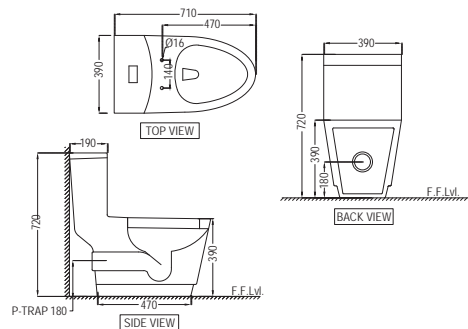

VGS-WHT-81853P180UF

Rimless Single piece-WC with UF softclose seat cover, Hinges, Fixing Accessories, Accessories Set and Cistern fittings, Size: 395x710x730 mm, P Trap -180 mm