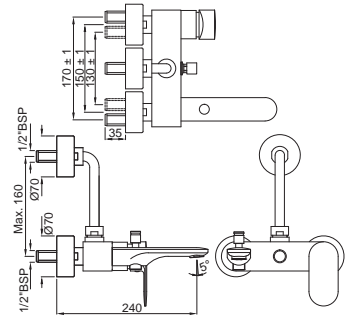

OPP-15125PM

Single Lever Wall Mixer 3-in-1 System with Provision for Both Hand Shower & Overhead Shower Complete with 115mm Long Bend Pipe, Connecting Legs & Wall Flange (Without Hand & Overhead Shower)