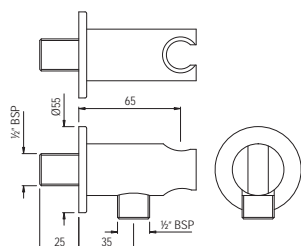

Wall Outlet with Shower Hook

SHA-566R

Wall Outlet with Shower Hook in Round Shape