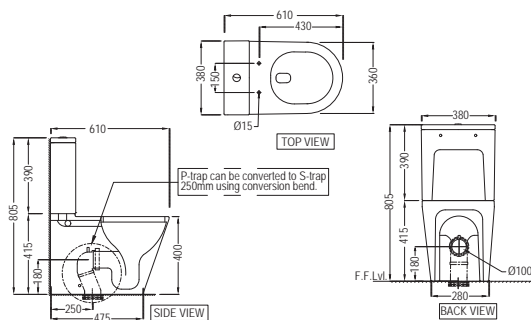

Rimless Bowl with cistern for Coupled WC with UF soft close slim seat cover, Hinges, Fixing Accessories, Size: 380 x 610 x 805 mm, P trap-180mm

VGS-WHT-81753S250UFSMZ

Rimless Bowl With Cistern For Coupled WC With UF Soft Close Slim Seat Cover, Hinges, Dual Flush Cistern Fitting, Conversion Bend, Fixing Accessories and Accessories Set, Size: 380x610x805 mm, S Trap- 250 mm (With Conversion Bend)