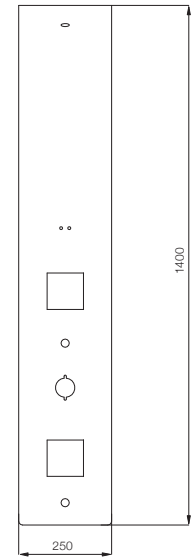

Specifications

Black tempered Glass body

Moveable ABS top shower

2 adjustable ABS body massage jets

Hand shower with flexible hose

Brass Spout

Shelf

Thermostatic Mixer with diverter

40cm stainless steel braided hose

Minimum water pressure required 2 bar