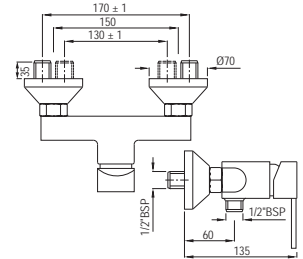

DRC-37149

Single Lever Exposed Shower Mixer for Connection to Hand Shower with Connecting Legs & Wall Flanges