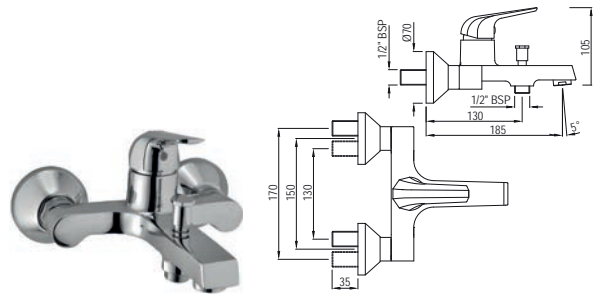

COP-119PM

Single Lever Wall Mixer with Provision of Hand Shower, But without Hand Shower