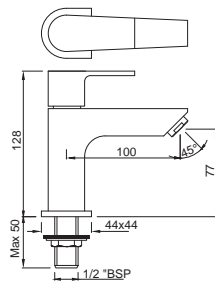

ARI-39173B

Single Lever Sink Mixer with Swinging Spout (Table Mounted) with 450mm Long Braided Hoses

Quarter Turn | Basin

ARI-39011

Pillar Cock

ARI-39021

Pillar Cock with 140mm Extension Body

*at 3 bar pressure