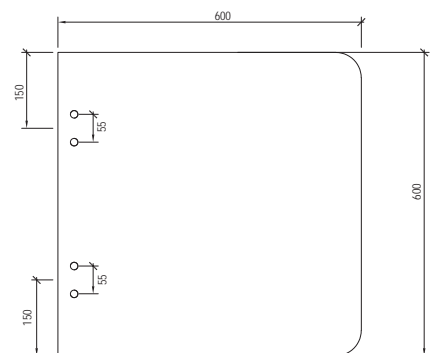

1810-BT - CLEAR / FROSTED

Model: 1810BT - Clear / Frosted

Description: Basin partition table top

Finish: Chrome

Glass: 8mm

Size: (in mm)

Height	Width	Code
1950	600	JSE-CHR-810BT6060X
1950	600	JSE-CHR-810BTF6060X

Model: 1810BW - Clear / Frosted

Description: Basin partition table top

Finish: Chrome

Glass: 8mm

Size: (in mm)

Height	Width	Code
1950	600	JSE-CHR-810BW6090X
1950	600	JSE-CHR-810BWF6090X