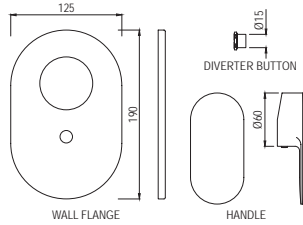

Opal Prime

OPP-15193KPM

Single Lever 3-Inlet Diverter Exposed Parts Kit Consisting of Operating Lever, Wall Flange & Button Only (Suitable For Item ALD-193)