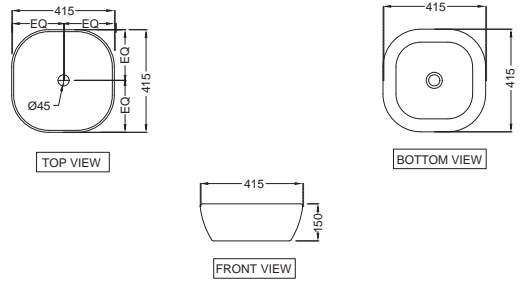

Thin Rim Table Top Basin, Shape - Square,
Size: 420x420x150 mm

Jaquar Designer
Table Top Basin (Black Matt)
JDS-BLM-25907N