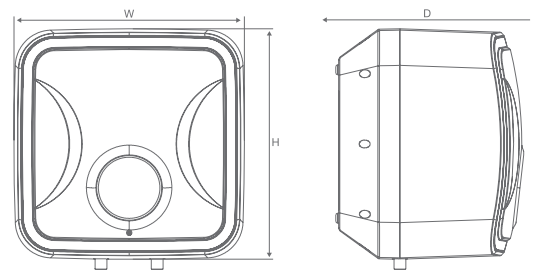

ERICA VERTICAL

(Digital)

Available in 15/25 litres

The perfect storage water heater for small families

Product Specifications

Details	Elena Prime (Manual)			
Volume (L)	15/25			
Rated Wattage	1/2/3 kW			
Voltage / Frequency (V/Hz)	230V/50Hz			
Temperature Range	25°C to 75°C			
Working Pressure (Mpa)	0.8			
Inlet / Outlet Connection (Inch)	1/2			
Warranty	7 Years on Tank 4 Years on Heating Element 2 Years on Other Parts			
Product Dimensions (in mm)		W	H	D
	15 Litre	410	410	334
	25 Litres	470	470	371

Recommended for: Kitchen / Bucket Baths / Overhead Showers