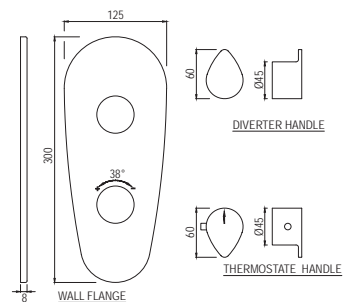

Vignette Prime

VGP-81661K

Aquamax Exposed Part Kit of Thermostatic Shower Mixer (Suitable for ALD-661)