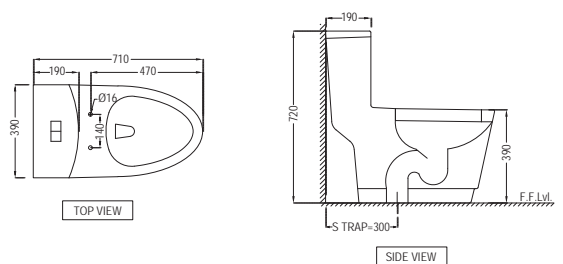

Vignette

VGS-WHT-81803
Wall Hung Basin with
Fixing Accessories,
Size: 720x460x190 mm
VGS-WHT-81307
Half pedestal with
Fixing Accessories
for VGS-WHT-81803