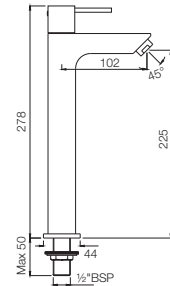

Single Lever | Kitchen

DRC-37165

Single Lever Sink Mixer With Swinging Spout on Upper Side (Wall Mounted Model) With Connecting Legs & Wall Flanges

Quarter Turn | Basin

DRC-37001

Pillar Cock

DRC-37021

Pillar Cock with 140mm Extension Body