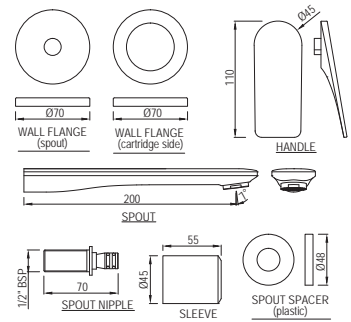

LAG-CHR-91231NK

Exposed parts kit of single lever basin mixer wall mounted consisting of operating lever, cartridge sleeve, nipple, spout & two wall flanges (compatible with ALD-233NPSO & ALD-235NPSO)