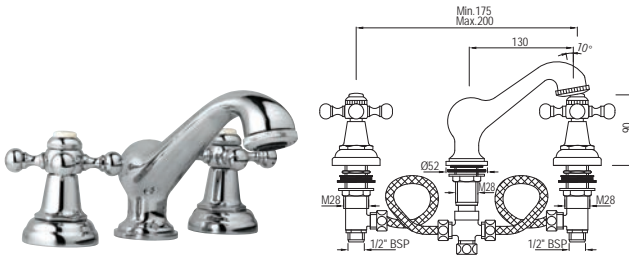

QQT-7189

3-Hole Basin Mixer without Popup Waste System