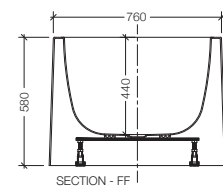

Alaska 1712 X 760 X 440/580 mm

Disclaimer: Pictures shown are for illustration purposes only

JBT-WHT-FSBT177542X: Free Standing Bathtub with Over Flow & Drain

Specifications

Free standing bathtub

Lucite acrylic sheet

Overflow & drain