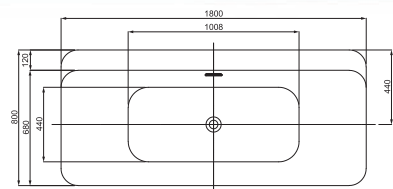

Laguna 1800 x 800 x 440/580mm

Disclaimer: Pictures shown are for illustration purposes only

JBT-WHT-FSBTLG6001: Laguna free standing bathtub 1800x800x440/580mm with built-in overflow, pop-up waste
Also Available

JBT-WHT-FSBTLG6005: Laguna free standing bathtub 1800x800x440/580mm with holes for 5 hole filler, built-in overflow, pop-up waste (filler LAG-CHR-91287 sold separately)

Specifications

Free standing bathtub

Overflow & drain