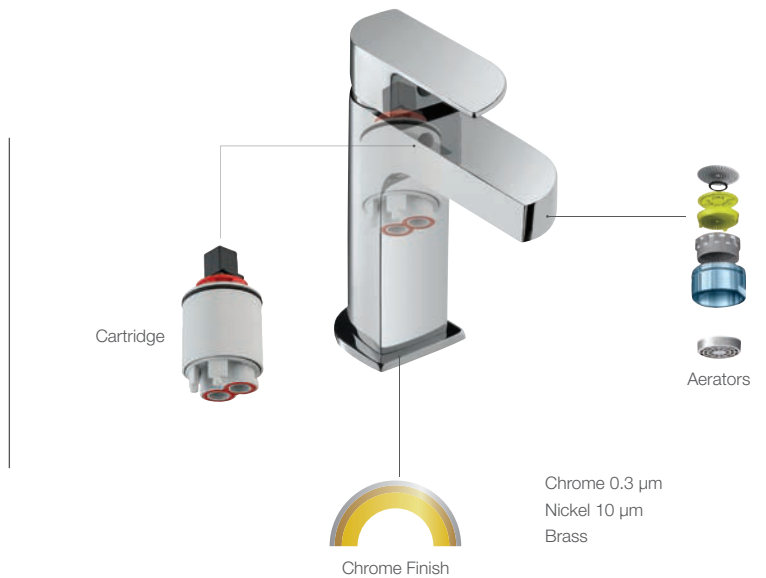

Jaquar faucets provide a great experience with their high quality performance. Jaquar's in-house, award winning design team is well integrated in its approach and helps to produce over 1,25,000 faucets per day. Our state-of-the-art manufacturing units are backed by a world-class testing lab. That's why Jaquar faucets conform to the highest quality and regulatory standards. Jaquar's passion for perfection reflects in the 10 years of warranty it extends on its faucets. The faucets comprise of 29 ranges to suit various design needs, besides a complete range of faucets with single-lever, quarter turn and multi-turn operation.