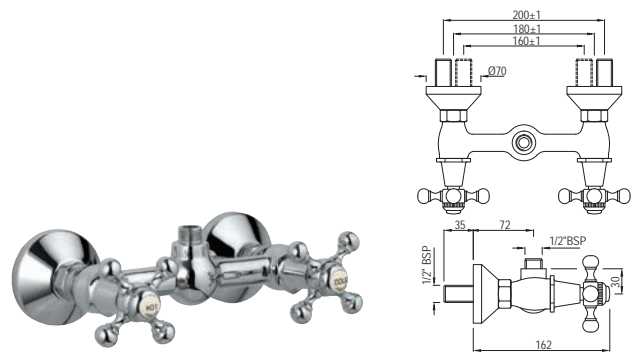

Quarter Turn | Bath & Shower

QQT-7209

Shower Mixer for Shower Cubicles (Wall Mounted) with Connecting Legs & Flanges