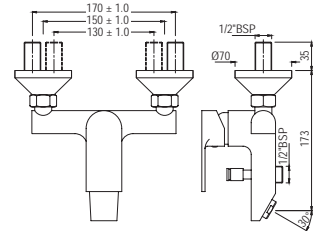

LYR-38119

Single Lever Wall Mixer With Provision of Hand Shower, But W/O Hand Shower