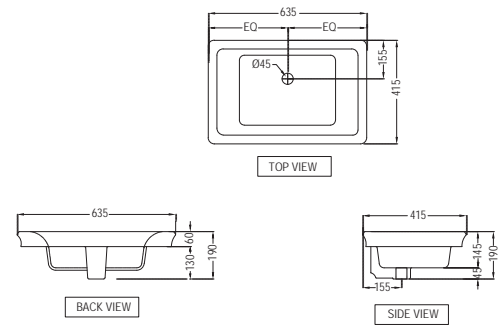

ARS-WHT-39803
Wall Hung Integrated Basin
With Fixing Accessories,
Size: 500x440x385 mm