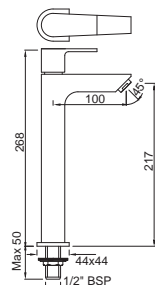

ARI-39173B

Single Lever Sink Mixer with Swinging Spout (Table Mounted) with 450mm Long Braided Hoses

Quarter Turn | Basin

ARI-39011

Pillar Cock

ARI-39021

Pillar Cock with 140mm Extension Body

*at 3 bar pressure