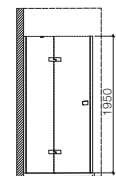

Mica

Model: Mica

Description: Corner entry enclosure with one openable door in between and fixed glass on both sides in 8mm Glass & Standard

Finish: Chrome

Glass: 8mm

Sizes: (in mm)

Height	Width	Code
1950	900 x 900	JSE-CHR-MICA8M90D391
1950	1000 x 1000	JSE-CHR-MICA8M10D391
1950	1200 x 1200	JSE-CHR-MICA8M12D391

side view

Version available in

Tempered Glass

EZEE KLEEN

Ready to fit