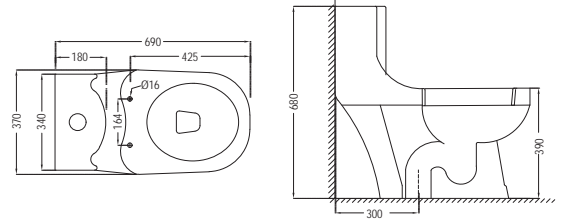

CNS-WHT-851P180SPP

Single Piece WC With PP Soft Close Seat Cover, Hinges, Cistern Fittings And Fixing Accessories, Size : 380x700x665 mm, P Trap-180 mm