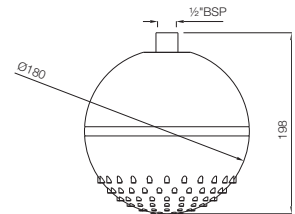

OHS-1763

LED Overhead Shower ϕ 180mm Circular Shape Single Flow (ABS Body & Face Plate Chrome Plated) with Rubit Cleaning System