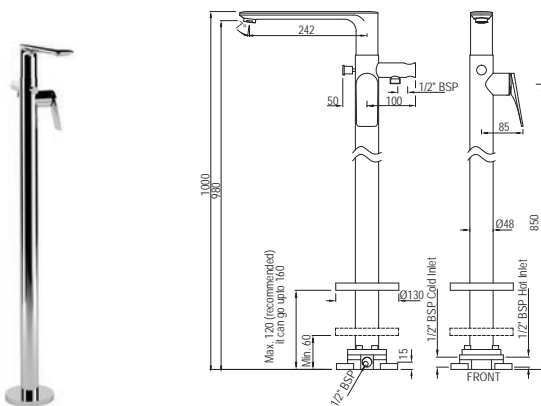

LAG-CHR-91121K

Exposed parts of floor mounted single lever bath mixer with provision for hand shower, without hand shower & shower hose (compatible with ALD-121)