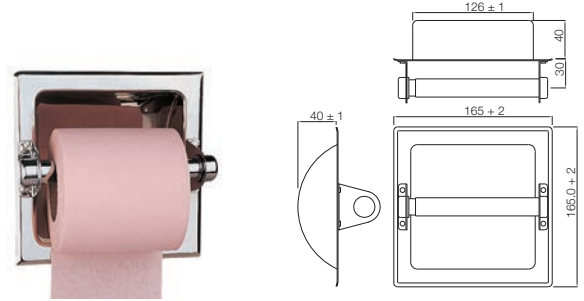

AHS-1551
Toilet Paper Holder Recessed Type (Stainless Steel)