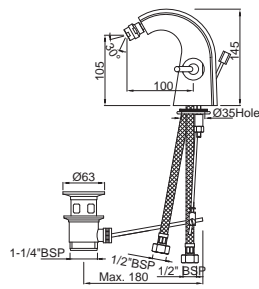

ARC-87213B

Single Lever 1-Hole Bidet Mixer with Popup Waste System & 375mm Long Braided Hoses