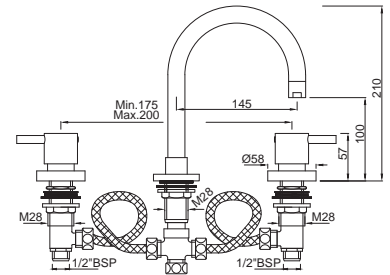

FLR-5189N

3-Hole Basin Mixer without Popup Waste System, 20mm Cartridge Size