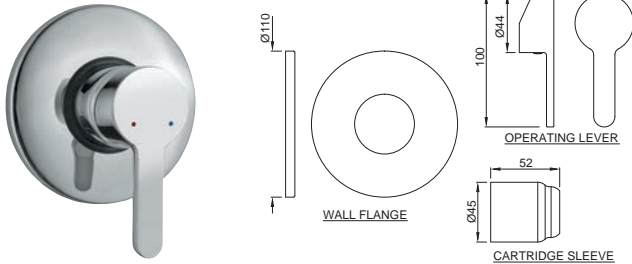

FUS-29139

Single Lever Concealed Shower Mixer For Connection To Overhead Shower only

Fusion

FUS-29227K

Single Lever Exposed Parts Kit of Deusch Mixer Consisting of Operating Lever, Cartridge Sleeve, Wall Flange (with Seals), (Compatible with ALD-227 & ALD-229)