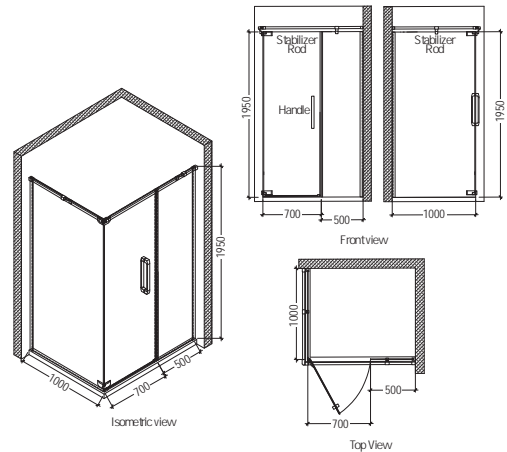

R1840L

Model: R1840L

Specifications: Ritz Collection - Corner enclosure with 2 fixed glass and 1 openable door fixed with side panel

Finish: Chrome

Glass: 8mm

Left Version

Height	Width	Code
1950	1600-2000	JSE-CHR-R840L1620L
1950	2001-2400	JSE-CHR-R840L2024L
1950	2401-2800	JSE-CHR-R840L2428L
1950	2801-3200	JSE-CHR-R840L2832L

Right Version

Height	Width	Code
1950	1600-2000	JSE-CHR-R840L1620R
1950	2001-2400	JSE-CHR-R840L2024R
1950	2401-2800	JSE-CHR-R840L2428R
1950	2801-3200	JSE-CHR-R840L2832R

Version available in

Tempered Glass

Ready to fit