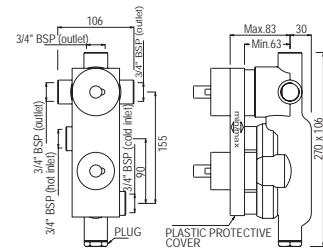

ALD-683
Aquamax Concealed Body of Thermostatic Shower Mixer with 3-way diverter