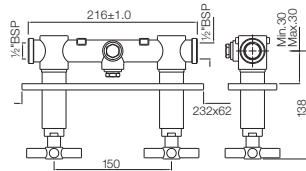

Solo

SOL-6431

Two Concealed Stop Cocks (Composite One Piece Body)