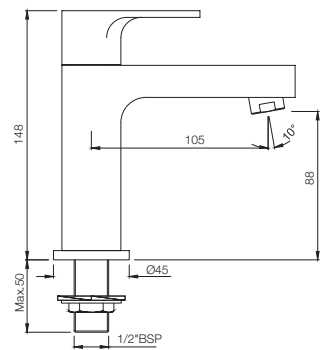

Single Lever | Kitchen

VGP-81165

Single Lever Sink Mixer With Swinging Spout on Upper Side (Wall Mounted Mode) With Connecting Legs & Wall Flanges

Quarter Turn | Basin

VGP-81173B

Single Lever Sink Mixer with Swinging Spout (Table Mounted) with 450mm Long Braided Hoses