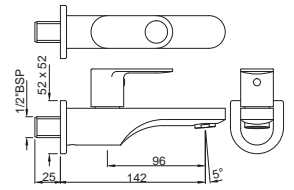

ORP-10037PM
Bib Cock with Wall Flange