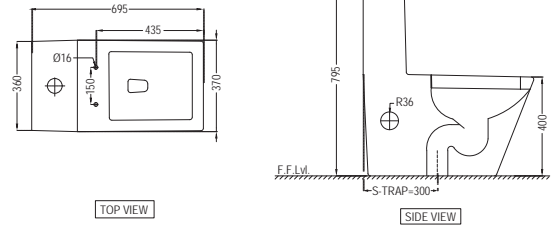

Kubix

KUS-WHT-35851S300UF
Single Piece WC with UF soft
closeseat cover, Hinges, Fixing
Accessories, Accessories Set
and Cistern fittings,
Size: 370x695x795 mm,
S trap-300mm