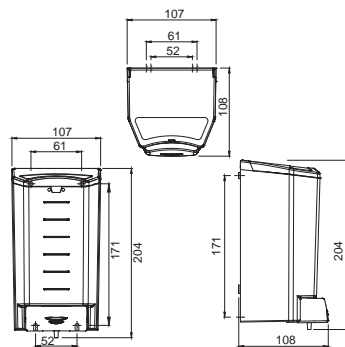

Soap Dispenser - Push Button

SDR-WHT-DJ0010F

capacity: 0.8L
material: ABS
finish: white/smoked