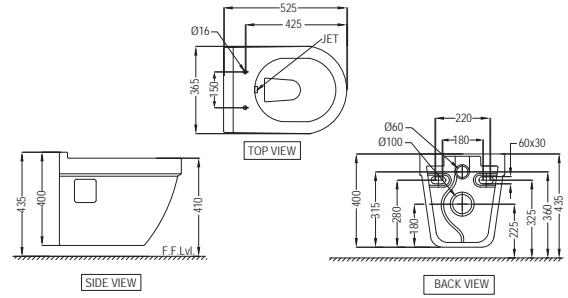

SLS-WHT-6951JUFSM

Wall Hung WC with In built Jet, UF Soft Close Slim Seat Cover, Hinges, Accessories Set, Size:365x525x400 mm