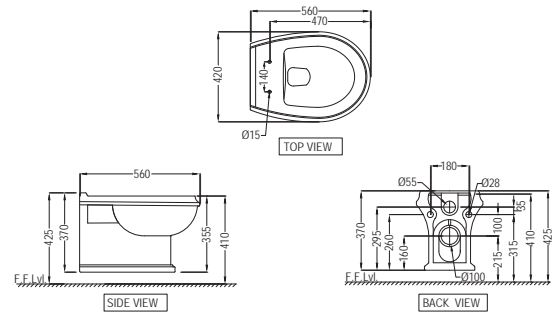

Queen's Prime

QPS-WHT-7153PM
Wall Hung Bidet,
Size: 420x560x370 mm

QPS-WHT-7953UFPM
Rimless Wall Hung WC
With UF Soft Close Seat
Cover, Hinges, Accessories Set,
Size: 420x560x370 mm

QPS-WHT-7955P180UFPM
Rimless Back To Wall WC With
UF Soft Close Seat Cover,
Hinges, Fixing Accessories And
Accessories Set,
Size: 410x570x420 mm,
P Trap- 180 mm