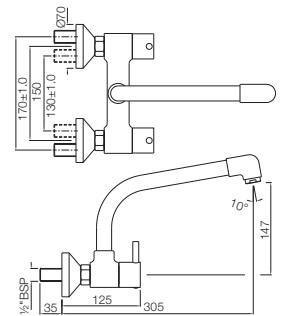

FLR-5309ND

Sink Mixer with Extended Swinging Spout (Wall Mounted Model) with Connecting Legs & Wall Flanges