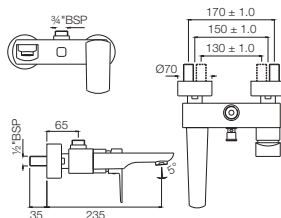

Single Lever | Bath & Shower

KUP-35115PM

Single Lever Wall Mixer with Provision for Connection to Exposed Shower Pipe (SHA-1211N) with Connecting Legs & Wall Flanges