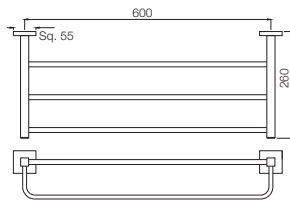

AKP-35781PS
Towel Rack 600mm long with Lower Hangers, Stainless Steel
Also available
AKP-35781PFS
Towel Rack 600mm long without Lower hangers, Stainless Steel