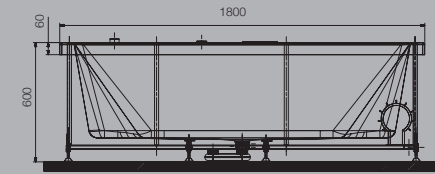

Air Regulator

Disinfection

Headrests

Chromotherapy

KUBIX PRIME 1800 x 1100 x 470 mm

JWP-WHT-KUBIXPM180WX (Water System)

Specifications

PMMA Sheet