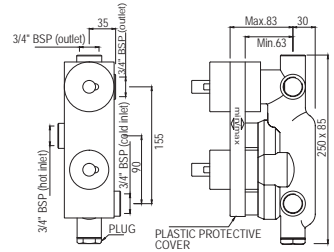

ALD-681
Aquamax Concealed Body of Thermostatic Shower Mixer with 2-way diverter