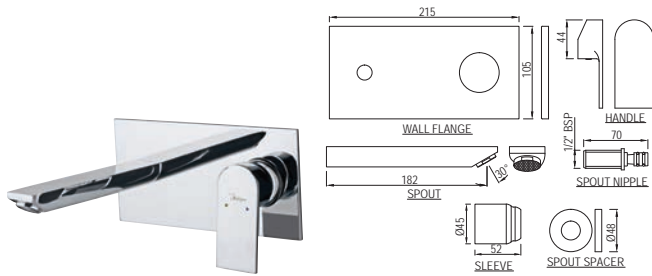

LYR-38051B

Single Lever Basin Mixer with Popup Waste and 450mm Long Braided Hoses

LYR-38005B

Single Lever Tall Boy with 150mm Extension Body & 600mm Long Braided Hoses

Single Lever | Bath & Shower

LYR-38233NK