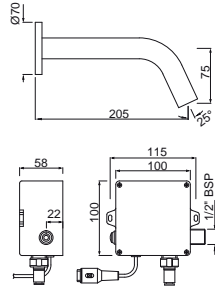

Blush Sensor Faucets

Wall Mounted

SNR-CHR-51443

Blush Wall Mounted Sensor faucet with Control Box (Battery Operated)