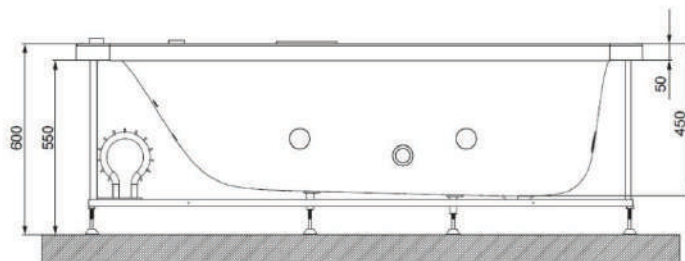

JWA-WHT-SP55X

Side panel suitable for Laguna bathtub