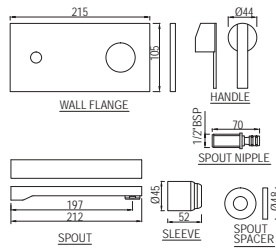

FON-40023B

Single Lever Extended Basin Mixer (Height-95mm) without Popup Waste System with 450mm Long Braided Hoses

FON-40005B

Single Lever Tall Boy With 150mm Extension Body & 600mm Long Braided Hoses

Single Lever | Bath & Shower