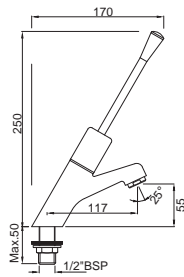

PRS-031MED

Pillar Cock Auto Closing System with Elbow Operated Extended Lever