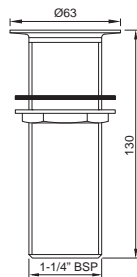

ALD-705L130

Waste Coupling 32mm Size Full Thread with 130mm height