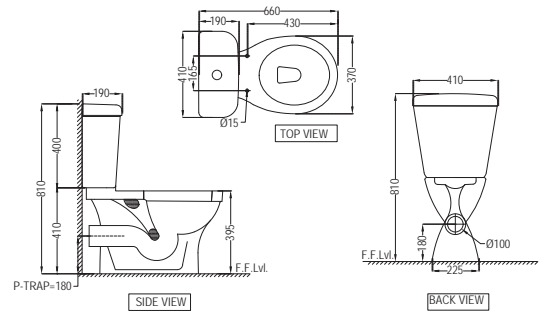

CNS-WHT-353SPPZ
Bowl with cistern for Extended
Wall hung-WC with PP soft
close seat cover, Hinges, Fixing
Accessories and Accessories set,
Size: 380x630x770 mm

CNS-WHT-751P180SPPZ
Bowl with cistern for Coupled
WC with PP soft close seat
cover, Hinges, Accessories and
Fixing Accessories,
Size: 410x660x810 mm,
P Trap-180mm