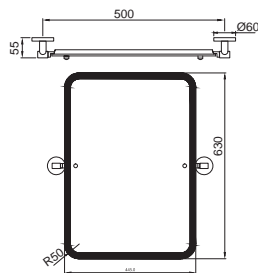

AKP-35791P
Robe Hook

Queen's

AKP-35795
Swivel Mirror 630 X 445mm Rectangular Shape

AQN-7711
Single Towel Rail 600mm Long
Also available
AQN-7711A
Single Towel Rail 450mm Long
AQN-7711B
Single Towel Rail 300mm Long