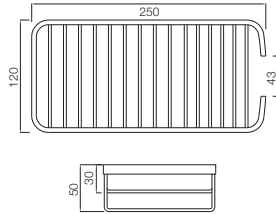

Bath Accessories

ACN-1179N
Shower Basket Large

Kubix Prime