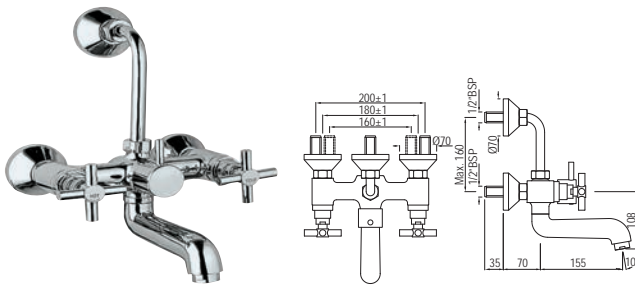

SOL-6273UPR

Wall Mixer with Provision For Overhead Shower with 115mm Long Bend Pipe On Upper Side, Connecting Legs & Wall Flanges

SOL-6281

Wall Mixer 3-in-1 System with Provision for both Hand Shower and Overhead Shower Complete with 115mm Long Bend Pipe, Connecting Legs & Wall Flange (without Hand & Overhead Shower)