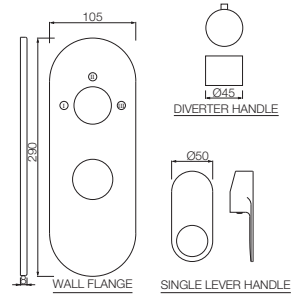

ORP-10783KPM

Aquamax Exposed Part Kit of Single Lever Shower Mixer with 3-way diverter (Suitable for ALD-783)