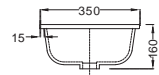

Laguna

LAS-WHT-91703

Under counter basin with fixing accessories,
Size: 600x450x170 mm,
Shape : Rectangular

LAS-WHT-91705

Under counter basin with fixing accessories,
Size: 350x350x160 mm,
Shape : Round

FRONT VIEW

LAS-WHT-91707

Under counter basin with fixing accessories,
Size: 450x450x170mm,
Shape : Round

FRONT VIEW