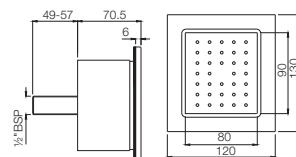

HSH-1731

Hand Shower $\varnothing 120\text{mm}$ Round Shape Multi Flow with Cascade Effect (ABS Body Chrome Plated with Gray Face Plate) with Rubit Cleaning System

Showers | Body Showers

BSH-1761

Body Shower concealed Type 120mm Round Shape with Installation Box & Rubit Cleaning System