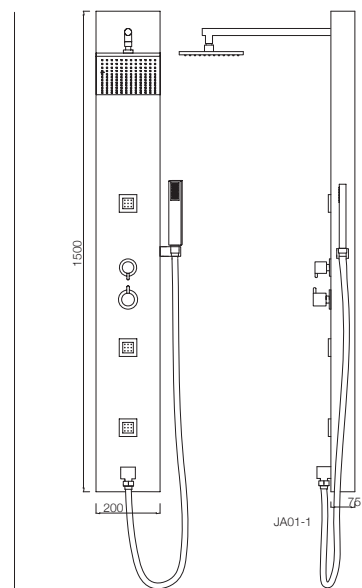

JPL-BLK-JA011

Specifications

Stainless steel structure

3 adjustable vertical jets (Square)

Moveable ABS top shower

Thermostatic mixer with diverter

Hand shower with flexible hose

Button spout

Minimum water pressure required 2 bar