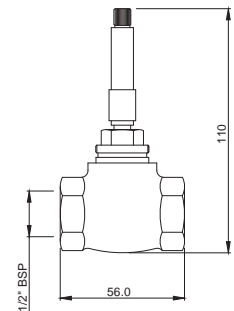

ALD-069

Reduced Body of Concealed Stop Cock Suitable for 15mm Pipe Line with Spindle Extension & Plastic Protection Cap (without Exposed Parts)