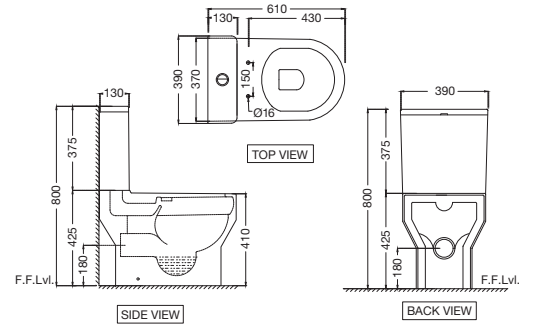

DIS-WHT-93753P180F
 Rimless Bowl For Coupled WC
 With UF Soft Close Seat Cover,
 Hinges, Fixing Accessories,
 Size: 390x610x800mm,
 P Trap- 180 mm

DISABLED

NEW

DIS-WHT-93201
Cistern with Cistern Fittings
For 93751P180UF