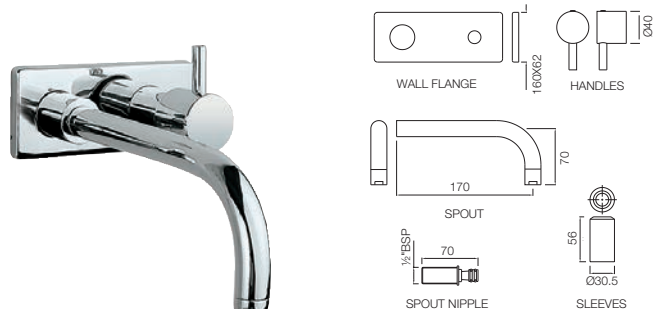

FLR-5441NK
Exposed Part Kit of Single Concealed Stop Cock Consisting of Operating Lever, Cartridge Sleeve, Wall Flange (with Seals) & Basin Spout (Compatible with ALD-441)