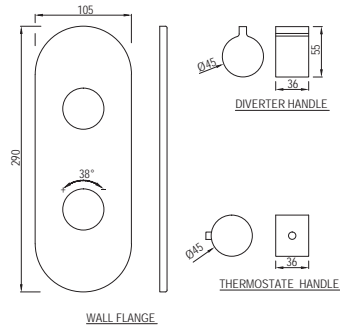

Thermostatic Mixers (Aquamax)

Laguna

LAG-CHR-91661K

Aquamax exposed part kit of thermostatic shower mixer (compatible with ALD-661)