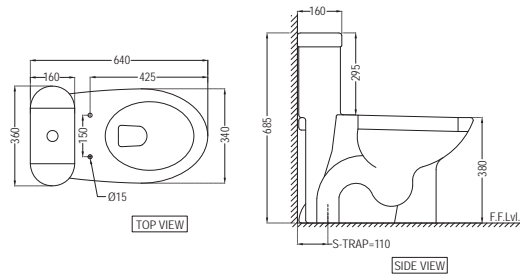

Solo

SLS-WHT-6951JUFSM

Wall Hung WC with In built Jet, UF Soft Close Slim Seat Cover, Hinges, Accessories Set, Size:365x525x400 mm

SLS-WHT-6851S110PP

Single Piece-WC with PP Soft Close Seat Cover, Hinges, Fixing Accessories Accessories Set And Cistern Fittings, Size:360x640x685 mm, S Trap-110 mm