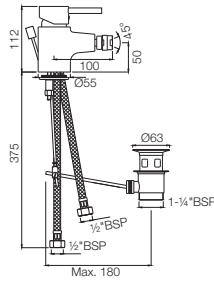

Single Lever | Bidet

FLR-5213B

Single Lever 1-Hole Bidet Mixer with Popup Waste System with 375mm Long Braided Hoses