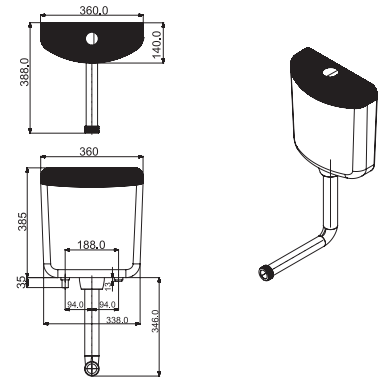

WHC-WHT-184NBTL

Wall Hung Cistern with Black Top, 39mm Drainage L-Bend Pipe with Gasket & Installation Kit (Suitable for EWC)