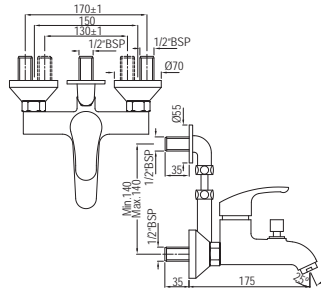

Eko

EKO-33141

Single Lever Wall Mixer with Provision for Overhead Shower from rear side with 50mm Long Collar Pipe, Elbow, nuts & Washers on Upper Side with Connecting Legs & Wall Flanges