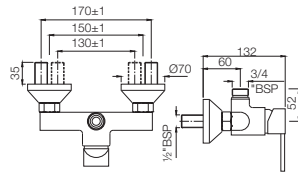

D'Arc

DRC-37147

Single Lever Exposed Shower Mixer With Provision For Connection to Exposed Shower Pipe (SHA-1211N) With Connecting Legs & Wall Flanges