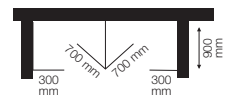

1860-T / 1160-T

Model: 1860-T / 1160-T

Description: T-shaped shower enclosure separating two shower/wc areas with a common glass. Two doors in the front, fixed on the common glass

Finish: Chrome | Glass: 8mm / 10mm

8mm

Size: (in mm)

Height	Width	Code
1950	3000 - 3400	JSE-CHR-186T3034H19X
1950	3401 - 3800	JSE-CHR-186T3438H19X
1950	3801 - 4200	JSE-CHR-186T3842H19X

10mm

Size: (in mm)

Height	Width	Code
1950	3000 - 3400	JSE-CHR-116T3034H19X
1950	3401 - 3800	JSE-CHR-116T3438H19X
1950	3800 - 4200	JSE-CHR-116T3842H19X

Version available in

Not applicable (N/A)

Tempered Glass