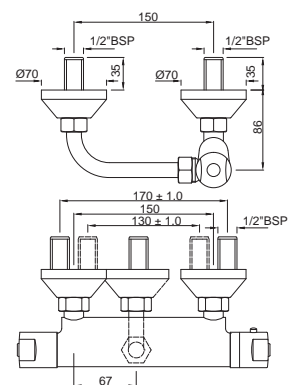

Eko

EKO-33673LWR

Exposed Shower Mixer (Wall Mounted) with Thermostatic Control Cartridge, 115mm Long Bend Pipe on Lower Side, Connecting Legs & Wall Flanges
Flow rate: 26.54 l/min*