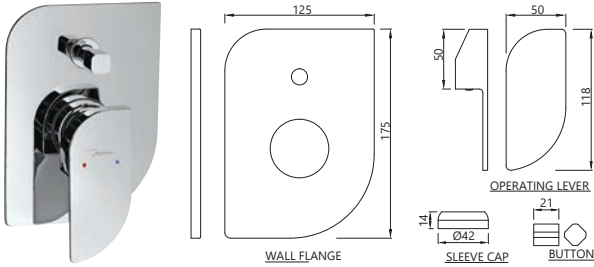

Alive

ALI-85065NK

Single Lever Exposed Parts Kit of Diverter Consisting of Operating Lever, Wall Flange (with Seals) & Button Only (Compatible with Item ALD-065N)