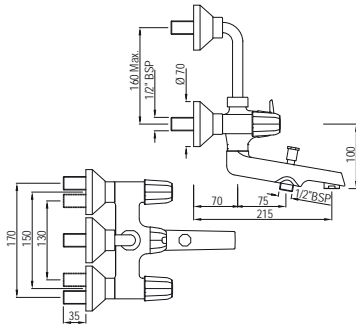

Wall Mixer with Provision for Overhead Shower with 115mm Long Bend Pipe On Upper Side, Connecting Legs & Wall Flanges

Quarter Turn | Kitchen

COP-281PM

Wall Mixer 3-in-1 System with Provision for both Hand Shower and Overhead Shower Complete with 115mm Long Bend Pipe, Connecting Legs & Wall Flange (without Hand & Overhead Shower)