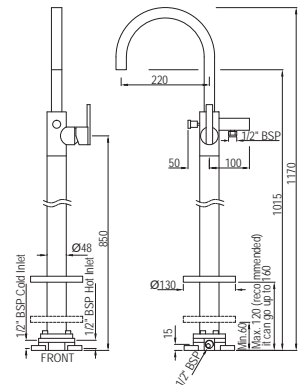

FON-40121K

Exposed Parts of Floor Mounted Single Lever Bath Mixer with Provision for Hand Shower, without Hand Shower & Shower Hose (Compatible with ALD-121)