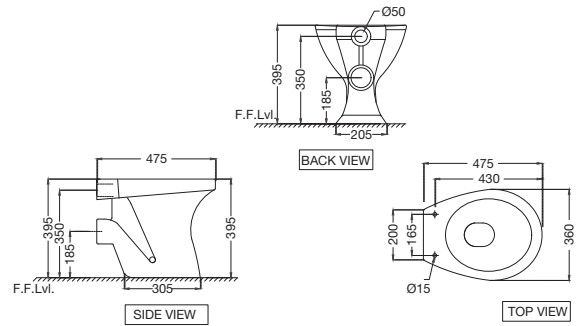

CNS-WHT-551PSPP

EWC with PP soft close seat cover, Hinges, Fixing Accessories Set, Size: 360x475x395 mm, P-Trap