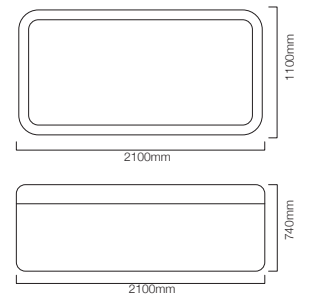

Key features

Specifications

Gemini 2100 x 1100 x 740 mm (2 Seater)

Disclaimer: Pictures shown are for illustration purposes only

WSP-SLV-SPANF2001X

Gemini Spa with Stairs panels, Hard Cover

JETS:

5" Directional Jet	1
3" Directional Jet	4
3" Spinning Jet	4
Water Cascade Jet	1
Total Jets	10