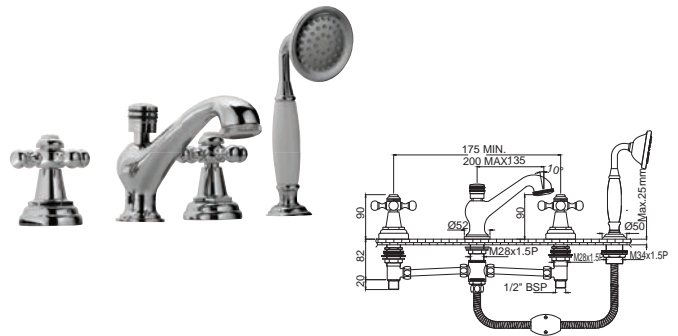

QQT-7277

4-Hole Bath Tub Mixer Consisting of 2 No. Control Cocks, 1 Spout, 1 Telephone Shower With 8mm Dia. & 1.5M Long Flexible Tube