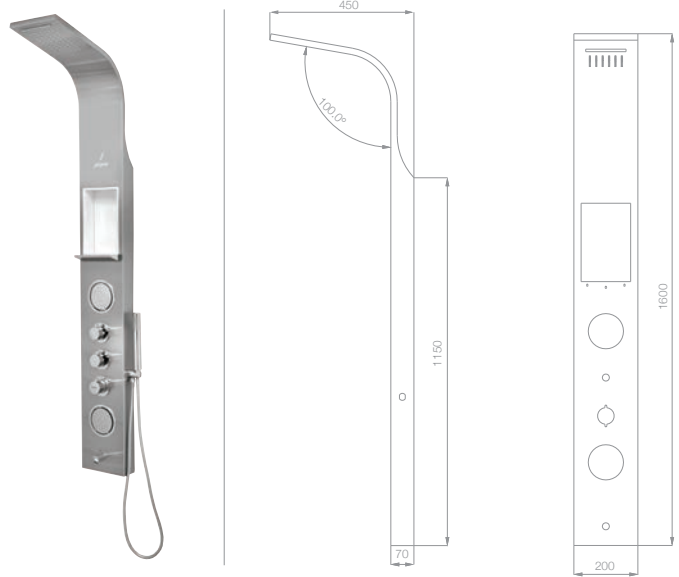

Specifications

Anti-finger print stainless steel body

Inbuilt ABS top shower with 60 nozzles

2 Moveable ABS body massage jets

Hand shower with flexible hose

Brass Spout

Shelf

Thermostatic mixer with diverter

40cm stainless steel braided hose

Minimum water pressure required 2 bar

Cascade shower