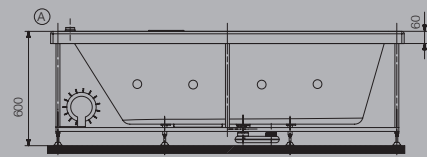

D'ARC 1800 X 1100 X 470 mm

JWP-WHT-DARC180WX (Water System)

Specifications

PMMA Sheet

PU Green Reinforcement

SS Frame

Level Sensor

Safety Vacuum Breaker

Keypad control

Overflow with drain & filler

Water Pump 1.4 HP

Slim water Jets 8

Back Jets-4

Air Regulator

Disinfection

Headrests

Chromotherapy

JWA-WHT-FP180X (Front Panel)

JWA-WHT-SP110X (Side Panel)