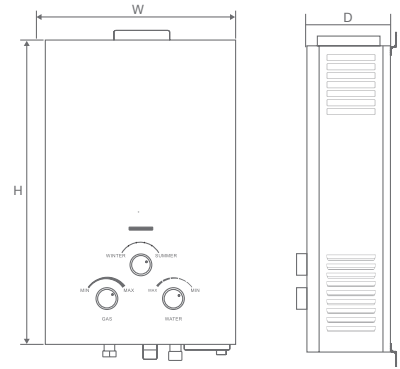

INSTA GAS

Available in 6 litre

The perfect instant water heater for small families

Product Specifications

Details	Instant Gas			
Volume (L)	06			
Rated Gas Supply Pressure (Pa)	LPG - 2800			
Working Pressure (Mpa)	0.01-1			
Thermal Load (Heat Input-kW)	12			
Warranty	2 Years on Burner 1 Year on other components			
Product Dimensions (in mm)	W	H	D	
	06 Litres	300	440	120

Recommended for Kitchen & Bucket Bath

ERICA VERTICAL

(Manual)

Available in 6/10/15/25 litres

The perfect storage water heater for small families

Product Specifications

Details	Erica Vertical (Manual)			
Volume (L)	6/10/15/25			
Rated Wattage	2 kW			
Voltage / Frequency (V/Hz)	230V/50Hz			
Temperature Range	25°C to 75°C			
Working Pressure (Mpa)	0.8			
Inlet / Outlet Connection (Inch)	1/2			
Warranty	7 Years on Tank 4 Years on Heating Element 2 Years on Other Parts			
Product Dimensions (in mm)	W	H	D	
	6 Litre	300	300	285
	10 Litres	340	340	328
	15 Litres	410	410	336
	25 Litres	470	470	375

Recommended for: Kitchen / Bucket Baths / Overhead Showers