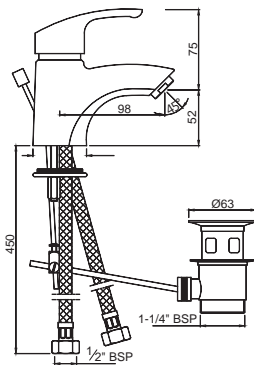

EKO-33051B

Single Lever Basin Mixer with Popup Waste System with 450mm Long Braided Hoses