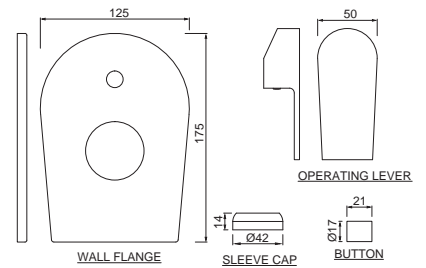

ARI-39065NK

Single Lever Exposed Parts Kit of Diverter Consisting of Operating Lever, Wall Flange (with Seals) & Button Only (Compatible with Item ALD-065N)