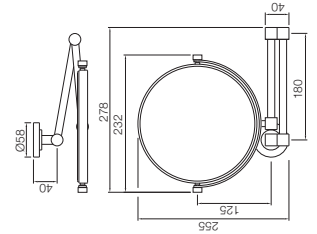

ACN-1193N
Double Arm Wall Mounted Reversible Plain / Magnifying (X3)
Pivotal Mirror