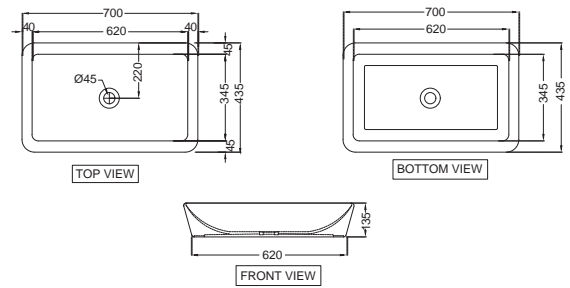

ARS-WHT-39601
Counter Top Basin,
Size: 635x415x190 mm