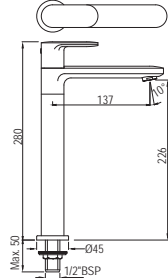

Single Lever | Kitchen

OPP-15173BPM

Single Lever Sink Mixer with Swinging Spout (Table Mounted) with 450mm Long Braided Hoses

Quarter Turn | Basin

OPP-15001PM

Pillar Cock
Flow rate: 16.79 l/min*

Opal Prime

OPP-15021PM
Pillar Cock with 200mm Extension Body