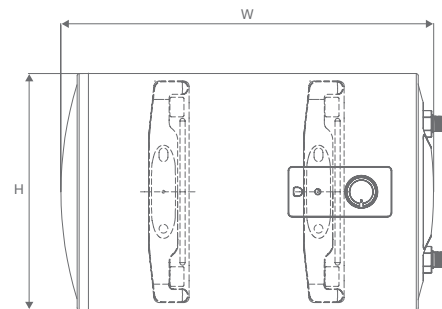

ELENA HORIZONTAL

(Manual)

Available in 15/25 litres

The perfect instant storage water heater for small families

Product Specifications

Details	Elena Horizontal (Manual)			
Volume (L)	15/25			
Rated Wattage	2 kW			
Voltage / Frequency (V/Hz)	230V/50Hz			
Temperature Range	25°C to 75°C			
Working Pressure (Mpa)	0.8			
Inlet / Outlet Connection (Inch)	1/2			
Warranty	7 Years on Tank			
	4 Years on Heating Element			
	2 Years on Other Parts			
Product Dimensions (in mm)	W	H		
	15 Litres	510	320	
	25 Litres	715	320	

Available with Inlet / outlet on left hand side (LHS) and right hand side (RHS) Ideal for installation above false ceilings

3 STAR ENERGY RATING