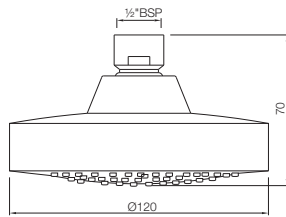

OHS-1789

Overhead Shower $\varnothing 120\text{mm}$ Round Shape Single Flow (ABS Body Chrome Plated with Gray Face Plate) with Rubit Cleaning System