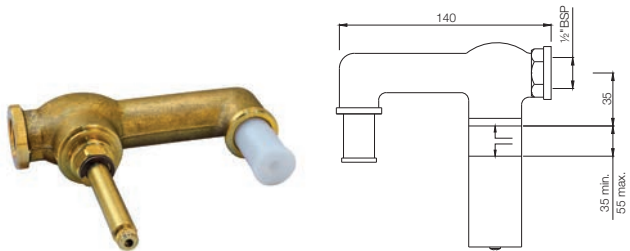

ARC-87233C

Concealed Body for Joystick Basin Mixer Wall Mounted without Exposed Parts

ARC-87065C

Concealed Body for Joystick Diverter 40mm Cartridge with Button Assembly, (Button On Top) But without Exposed Parts