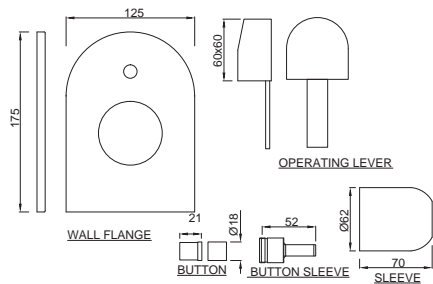

Single Lever | Bath & Shower

DRC-37079NK

Single Lever Exposed Parts Kit of Hi-flow Diverter Consisting of Operating Lever, Cartridge Sleeve, Wall Flange (with Seals), Button Assembly Sleeve & Button (Compatible with ALD-079N)