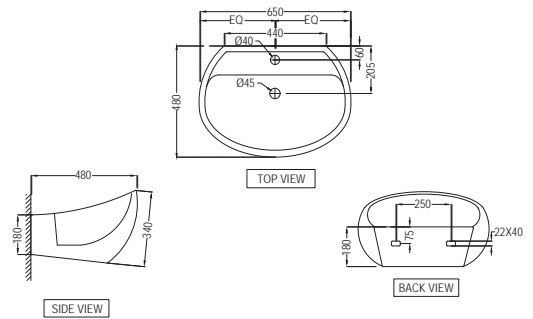

BI
ONS-WHT-10153
 Blind Installation Wall Hung Bidet with Accessories Set, Size: 360x490x350 mm

Arc

Arc

ACS-WHT-87901
Table Top Basin,
Size : 575x430x175 mm

ACS-WHT-87801
Wall Hung Basin
With Fixing Accessories,
Size : 650x480x340 mm