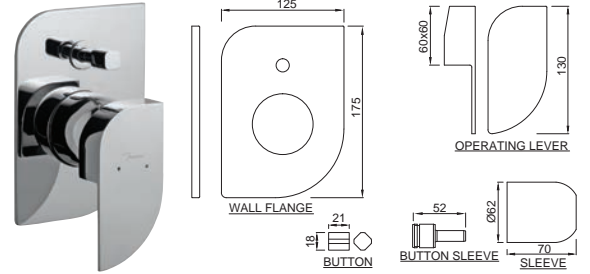

ALI-85079NK

Single Lever Exposed Parts Kit of Hi-flow Diverter Consisting of Operating Lever, Cartridge Sleeve, Wall Flange (with Seals), Button Assembly Sleeve & Button