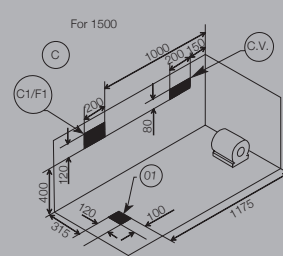

FORTE 1700 X 750 X 420 | 1500 X 750 X 420 mm

JWP-WHT-FONTE170PWX / JWP-WHT-FONTE 150PWX (Water System)

Specifications

PMMA Sheet

PU Green Reinforcement

SS Frame

Level Sensor

Safety Vacuum Breaker

Keypad control

Overflow with Drain pipe

Water Pump 0.75 HP

Slim water Jets 6

Air Regulator

JWP-WHT-FONT 170FPX | JWP-WHT-FONT 150FPX (Front Panels)

JWA-WHT-SP75X (Side Panel)