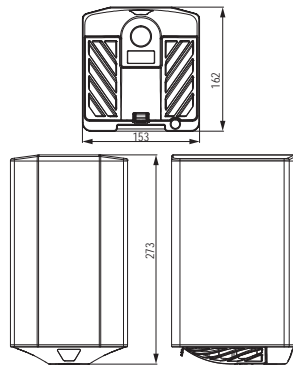

Washroom Accessories

Hand Dryer - Flash

HDR-SSF-AK2807

Flash touch-free infrared hand dryer with 1150W rated power & carbon brush motor
Material: 304 Stainless Steel
Finish: Stainless Steel Finish