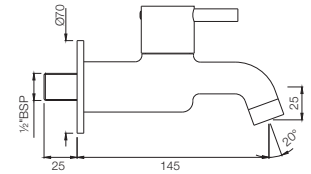

FLR-5041N

2 Way Bib Cock With Wall Flange