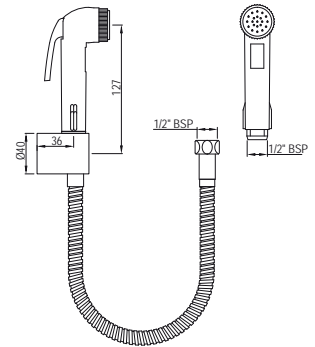

ALD-587

Hand Shower (Health Faucet) (ABS Body) with 8mm Dia, 1.2 Meter Long Spirochrome flex tube & Wall Hook