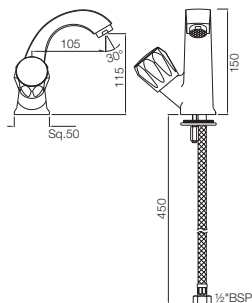

CON-123BKN

Swan Neck Tap with Left Hand Operating Knob with 450mm Long Braided Hose

Also available

CON-127BKN

Swan Neck Tap with Right Hand Operating Knob with 450mm Long Braided Hose