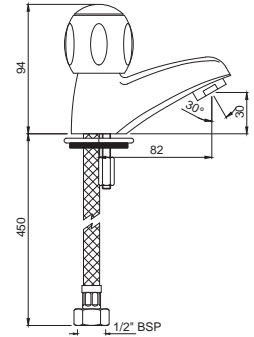

CQT-23011B

Pillar Cock with 450mm Long Braided Hose