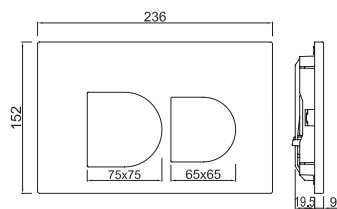

JCP-CHR-372415
Control Plate D'arc