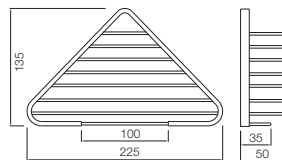

ACN-1175N
Corner Shower Basket