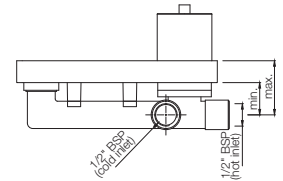

Allied

ARC-87233C

Concealed Body for Joystick Basin Mixer Wall Mounted without Exposed Parts