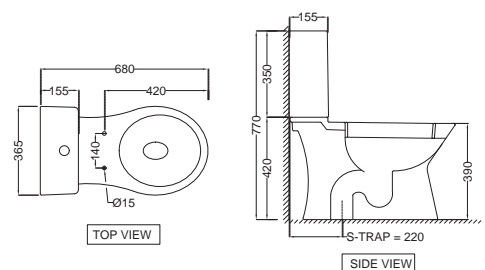

Continental

CNS-WHT-353SPPZ
Bowl with cistern for Extended
Wall hung-WC with PP soft
close seat cover, Hinges, Fixing
Accessories and Accessories set,
Size: 380x630x770 mm

CNS-WHT-751P180SPPZ
Bowl with cistern for Coupled
WC with PP soft close seat
cover, Hinges, Accessories and
Fixing Accessories,
Size: 410x660x810 mm,
P Trap-180mm

CNS-WHT-755S220SPPZ
Bowl with cistern for Coupled
WC with PP soft close seat
cover, Hinges, Fixing Accessories
and Accessories Set,
Size: 365x680x770 mm,
S trap - 220mm