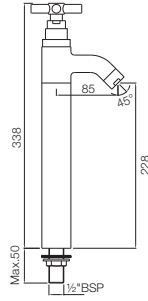

Solo

SOL-6021

Pillar Cock with 200mm Extension Body