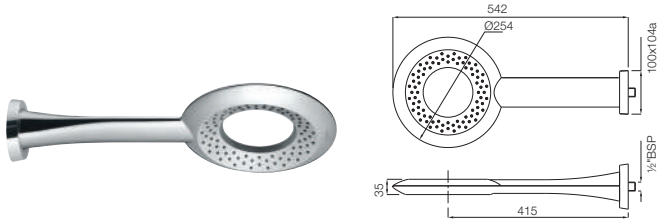

Showers | Rain Showers

Overhead Showers

OHS-1765

Overhead Shower $\varnothing$ 250mm Round Shape Single Flow (ABS Body & Face Plate Chrome Plated) with Rubit Cleaning System