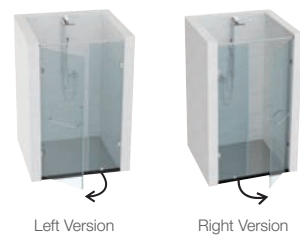

Version available in