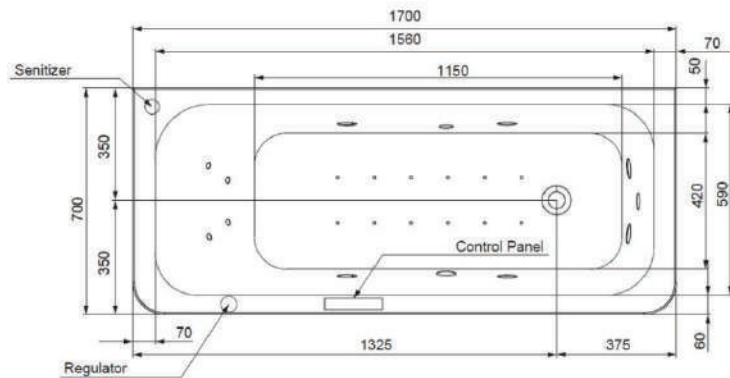

JWA-WHT-SP55X

Side panel suitable for Laguna bathtub