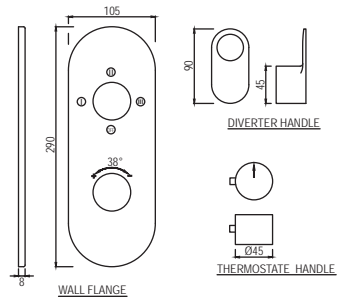

ORP-10683KPM

Aquamax Exposed Part Kit of Thermostatic Shower Mixer with 3-way diverter (Suitable for ALD-683)