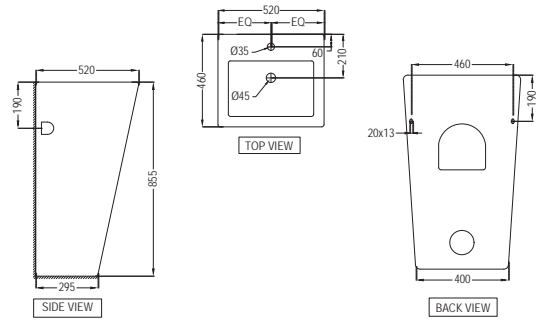

Kubix

KUS-WHT-35401

Floor standing Basin with Fixing Accessories,
Size : 520x460x855 mm

KUS-WHT-35953BIUFSM

Rimless, Blind Installation Wall Hung WC with UF soft close slim seat cover, Hinges, Accessories Set,
Size : 360x500x330 mm