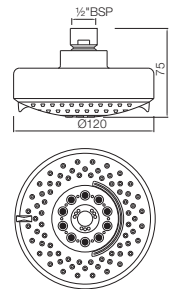

OHS-1779

Overhead Shower ϕ 120mm Round Shape Multi Flow with Cascade Effect (ABS Body Chrome Plated with Gray Face Plate) with Rubit Cleaning System