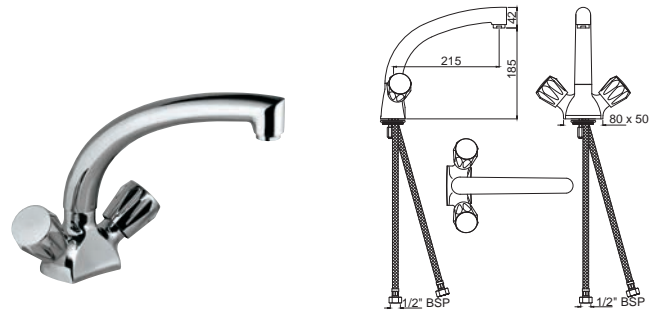

CON-321KNB

Sink Mixer with Extended Spout (Table Mounted Model) with 450mm Long Braided Hoses