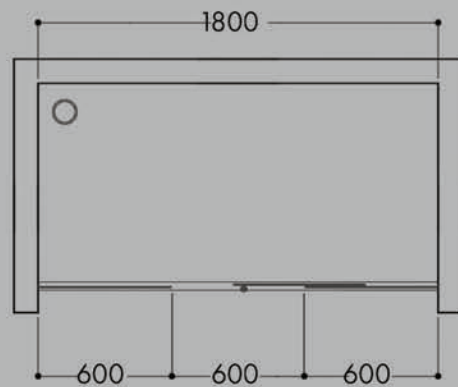

Bathroom Size - 8' x 6'
Model Used - ADENA-3 part