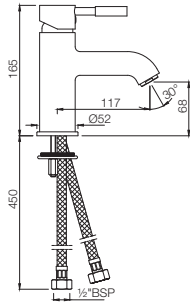

Solo

Single Lever | Basin

SOL-6001B

Single Lever Basin Mixer without Popup Waste System with 450mm Long Braided Hoses

Also available

SOL-6051B

Single Lever Basin Mixer with Popup Waste System & 450mm Long Braided Hoses