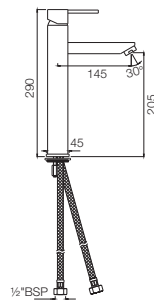

D'Arc

Single Lever | Basin

DRC-37011B

Single Lever Basin Mixer without Popup Waste System with 450mm Long Braided Hoses

DRC-37051B

Single Lever Basin Mixer with Popup Waste & 450mm Long Braided Hoses

DRC-37005B