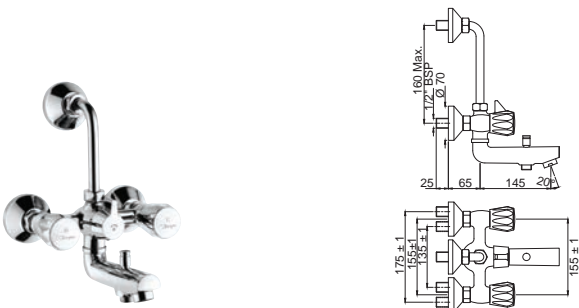

CON-281KN

Wall Mixer 3-in-1 System with Provision for both Hand Shower and Overhead Shower Complete with 115mm Long Bend Pipe, Connecting Legs & Wall Flange (without Hand & Overhead Shower)