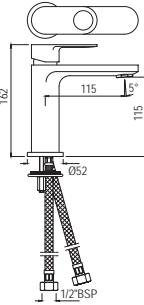

Ornamix Prime

Single Lever | Basin

ORP-10011BPM

Single Lever Basin Mixer without Popup Waste with 450mm Long Braided Hoses
Registered design no.276012