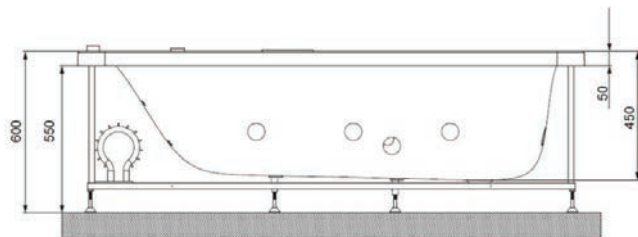

JWA-WHT-SP55X

Side panel suitable for Laguna bathtub