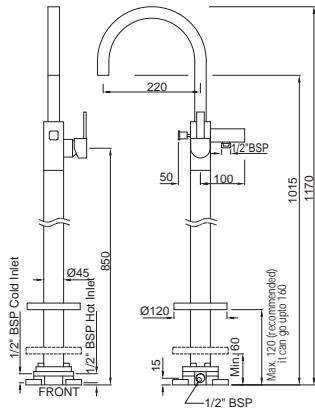

D'Arc

Single Lever | Basin

DRC-37121K

Exposed Parts of Floor Mounted Single Lever Bath Mixer with Provision for Hand Shower, without Hand Shower & Shower Hose (Compatible with ALD-121)