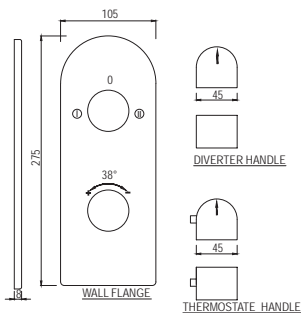

ARI-39681K

Aquamax Exposed Part Kit of Thermostatic Shower Mixer with 2-way diverter (Suitable for ALD-681)