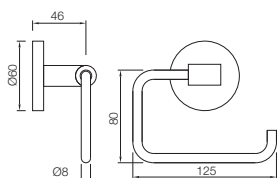

ACN-1151N
Toilet Roll Holder