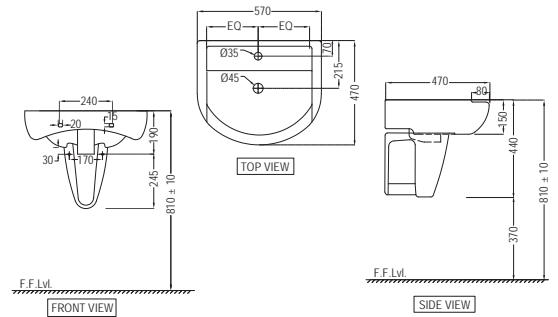

ARS-WHT-39951UFSM
Wall Hung WC With UF Soft
Close Slim Seat Cover,
Hinges, Accessories Set,
Size: 360x580x360 mm