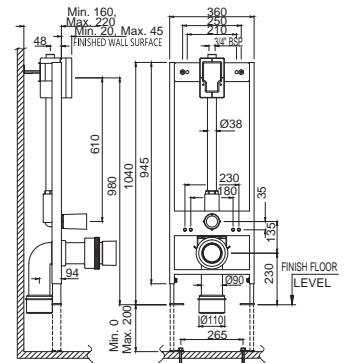

FLV-CHR-1075FS

i-Flush 20mm Concealed Body with Floor Mounting Frame, Installation Kit and "S-Type" Drain Pipe Connection Set for Wall Hung WC (without Exposed Actuation Plate Kit)