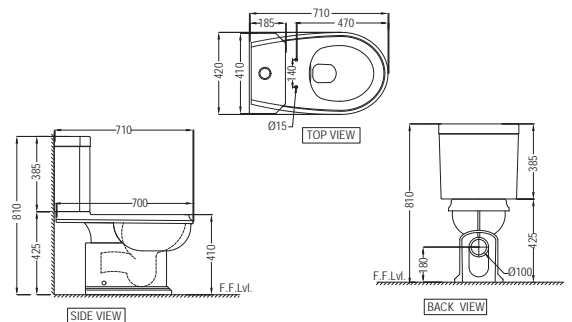

QPS-WHT-7753P180UFPMZ
Rimless Bowl With Cistern For
Coupled WC, UF Soft Close Seat
Cover, Hinges, Dual Flush Cistern
Fitting And Fixing Accessories,
Size: 420x710x810 mm, P Trap-
180 mm