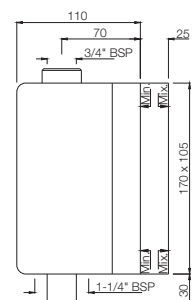

Concealed Body of i Flush, 32mm

FLV-1075C

Concealed Body of i Flush, 20mm

i-Flush

FLV-1075NK

Exposed Part Kit of i Flush with Dual Flush Push Button Actuation & control stop cock (Suitable for Item FLV-1073C & FLV-1075C)