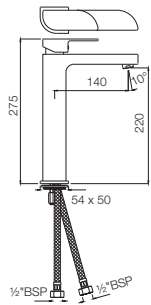

ALI-85005B

Single Lever Tall Boy with 125mm Extension Body Fixed Spout without Popup Waste System with 600mm Long Braided Hoses