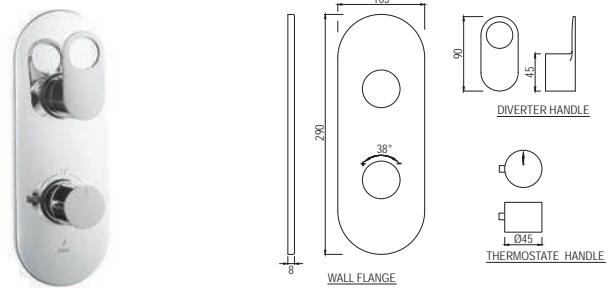

ORP-10661KPM

Aquamax Exposed Part Kit of Thermostatic Shower Mixer (Suitable for ALD-661)