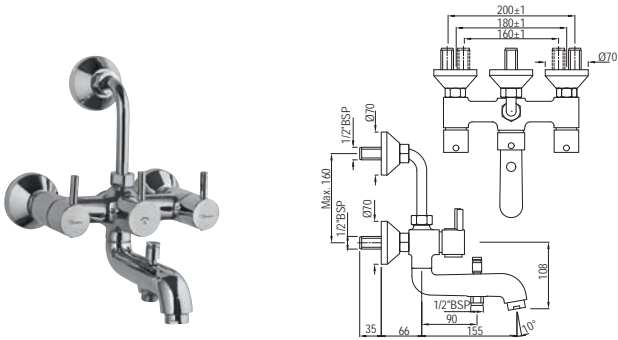

Florentine

FLR-5281N

Wall Mixer 3-in-1 System with Provision for both Hand Shower and Overhead Shower Complete with 115mm Long Bend Pipe, Connecting Legs & Wall Flange (without Hand & Overhead Shower)