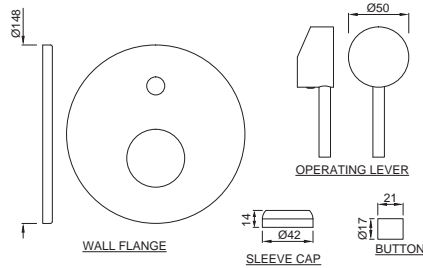

FLR-5065NK

Single Lever Exposed Parts Kit of Diverter Consisting of Operating Lever, Wall Flange (with Seals) & Button Only (Compatible with Item ALD-065N)