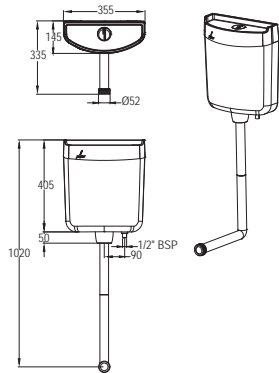

WHC-WHT-184AN

Wall Hung Cistern with 39mm Drainage L-Bend & Extension Pipe with Gasket, O-ring & Installation Kit (Top Cover with Ledge)