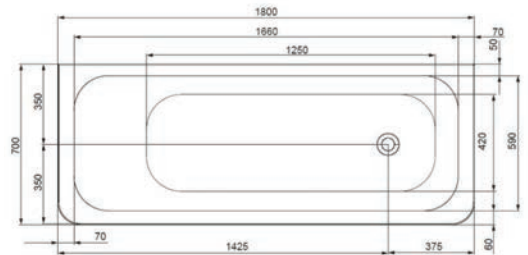

Note: Drain pipe/Europa kit are mandatory products for installation of all the bathtubs. Accessories shown in the image are not a part of the product