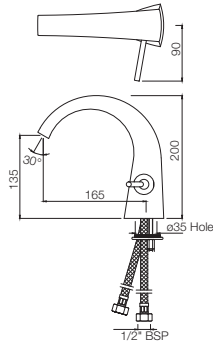

The finishes depicted here are only indicative and may differ from that on the actual product.

Arc

Single Lever | Basin

ARC-87011B

Joystick Basin Mixer without Popup Waste with 450mm Long Braided Hoses

ARC-87233K