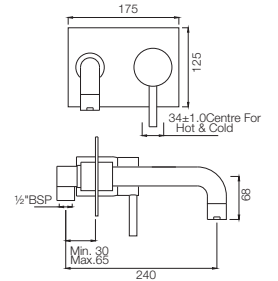

FLR-5135

Single Lever High Flow Bath Filler (Concealed Body) Wall Mounted Model with Bath Spout (Composite One Piece Body)