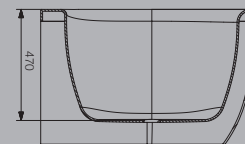

Headrests

Chromotherapy

Slim Suction Cover

ARC 1900 X 900 X 470 mm
NEW

JWP-WHT-ARC190WX (Water System)

Specifications

PMMA Sheet

PU Green Reinforcement