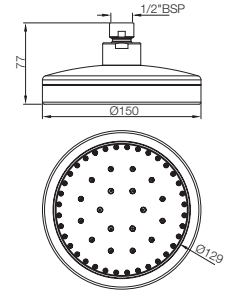

OHS-35495

Overhead Shower $150 \times 150\text{mm}$ Square Shape Single Flow (ABS Body Chrome Plated with Gray Face Plate) with Rubit Cleaning System

Showers | Rain Showers

Overhead Showers

OHS-35497

Overhead Shower 200X200mm Square Shape Single Flow (ABS Body Chrome Plated with Gray Face Plate) with Rubit Cleaning System