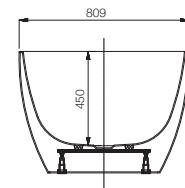

Free standing bathtub

Lucite acrylic sheet

Overflow & drain

FRONT VIEW

Cross Section F-F

Cross Section G-G

Julia 1715 x 795 x 400/560* mm

Disclaimer: Pictures shown are for illustration purposes only