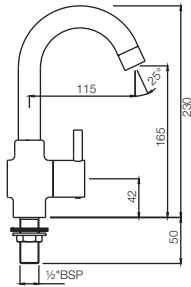

FLR-5357N

Sink Cock with Regular Swinging Spout (Table Mounted Model)F