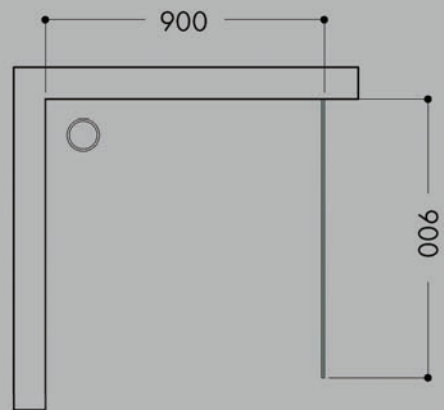

Bathroom Size - 6' x 4'
Model Used - 1810 F