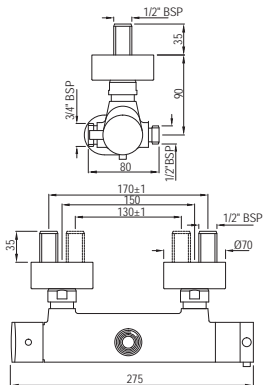

Opal

OPP-CHR-15653PM

Multifunction Thermostatic Shower Mixer with Integrated Divertor and Provision for Connection to Exposed Shower Pipe (SHA-1211NH & SHA-1213), Overhead & Hand Shower with Connecting Legs & Wall Flange