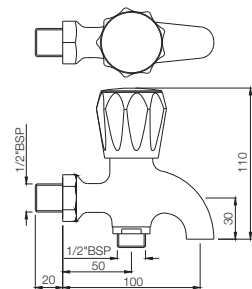

CON-041KN

2 Way Bib Cock