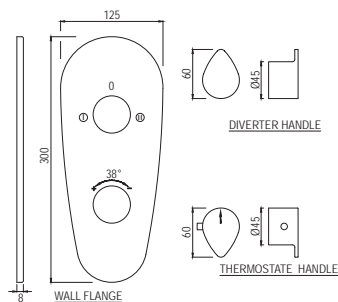

VGP-81681K

Aquamax Exposed Part Kit of Thermostatic Shower Mixer with 2-way diverter (Suitable for ALD-681)