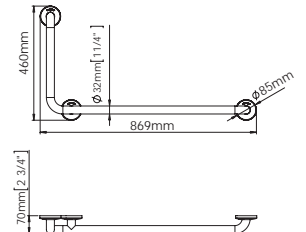

WAC-WHT-BAI090
Grab Bar Left 90° Angle, White