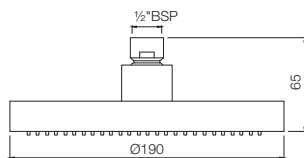

OHS-497N

Overhead Shower $\varnothing 190\text{mm}$ Round Shape Single Flow (ABS Body Chrome Plated with Gray Face Plate) with Rubit Cleaning System