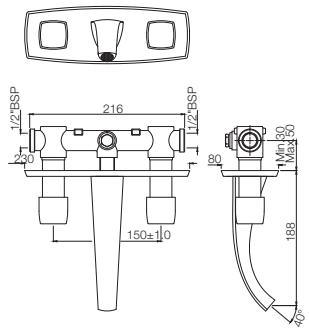

ARC-87433

Two Concealed Stop Cocks with Basin Spout (Composite One Piece Body)