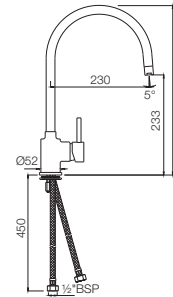

FLR-5179B

Side Single Lever Sink Mixer with Swinging Spout (Table Mounted) with 450mm Long Braided Hoses