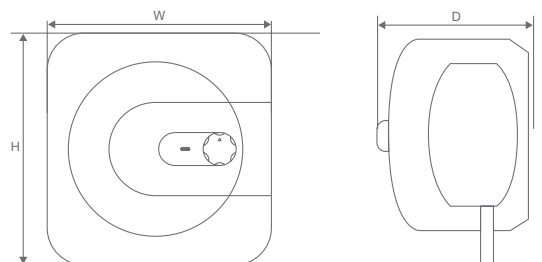

Recommended for: Kitchen / Bucket Baths / Overhead Showers

ELENA HORIZONTAL

(Manual)

Available in 15/25 litres

The perfect instant storage water heater for small families

Product Specifications

Details	Elena Horizontal (Manual)			
Volume (L)	15/25			
Rated Wattage	2 kW			
Voltage / Frequency (V/Hz)	230V/50Hz			
Temperature Range	25°C to 75°C			
Working Pressure (Mpa)	0.8			
Inlet / Outlet Connection (Inch)	1/2			
Warranty	7 Years on Tank			
	4 Years on Heating Element			
	2 Years on Other Parts			
Product Dimensions (in mm)	W	H		
	15 Litres	510	320	
	25 Litres	715	320	