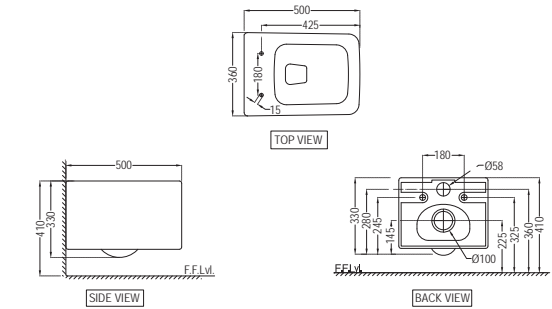

KUS-BLM-35953BIUFSM

Rimless, Blind Installation Wall Hung WC with UF soft close slim seat cover, Hinges, Accessories Set,
Size : 360x500x330 mm