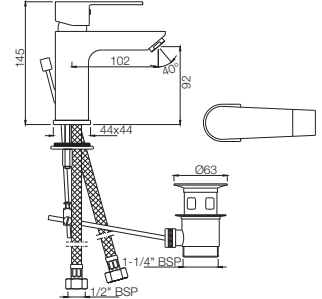

Aria

Resplendent Style. Free-Flowing Design.

Aria

Single Lever | Basin

ARI-39001B

Single Lever Basin Mixer without Popup Waste and 450mm Long Braided Hoses

ARI-39051B

Single Lever Basin Mixer with Popup Waste and 450mm Long Braided