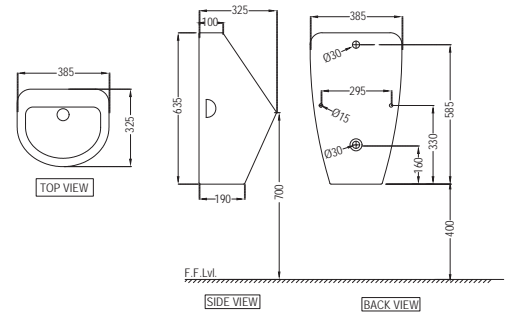

URS-WHT-13255
Urinal without sensor with
Fixing Accessories Set,
Size: 480x300x740 mm