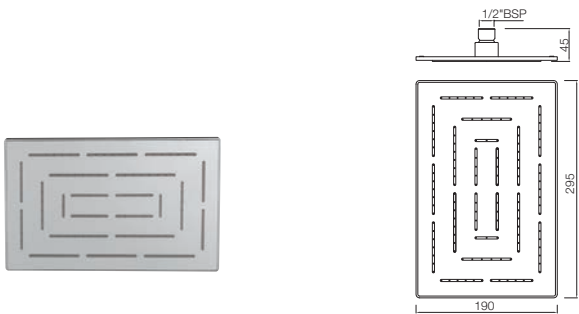

OHS-1637

Maze Overhead Shower 190X295mm Rectangular Shape Single Flow (Body & Face Plate Stainless Steel with Chrome Finish) with Rubit Cleaning System