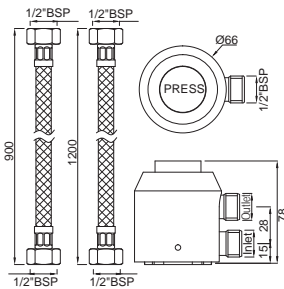

PRS-STL-033EF

Exposed Foot Operated Auto Closing Valve for Basin Taps & Spouts (Table Mounted Model) with Two 900 & 1200mm Long Braided Hoses with 15mm Nuts

PRS-STL-033EFP

Exposed Foot Operated Auto Closing Valve for Pressmatic Basin Taps Only with Plug (Table Mounted Model) with Two 900 & 1200mm Long Braided Hoses with 15mm Nuts