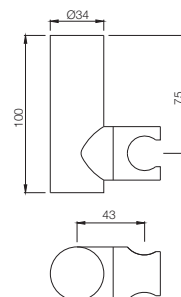

Flexible Tube with 12mm dia & 1.5M Long with Nuts

Showers | Accessories

Showers Tubes

SHA-571

Easy Flex Tube in Chrome Finish 1.5m Long with Nuts

Wall Bracket

SHA-555

Premium Wall Bracket for Hand Shower, $\phi 35\text{mm}$ & 100mm Long Round Shape