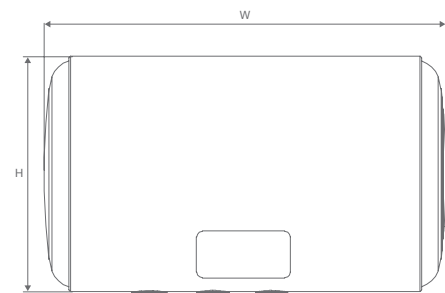

Product Specifications

Details	Versa Horizontal (Digital)		
Volume (L)	40/60/80/100		
Rated Wattage	1/2/3 kW		
Voltage / Frequency (V/Hz)	230V/50Hz		
Temperature Range	35°C to 75°C		
Working Pressure (Mpa)	0.8		
Inlet / Outlet Connection (Inch)	1/2		
Warranty	7 Years on Tank		
	4 Years on Heating Element		
	2 Years on Other Parts		
Product Dimensions (in mm)		H	W
	40 Litres	400	685
	60 Litres	400	925
	80 Litres	470	895
	100 Litres	470	1065

Recommended for: Overhead Showers / Shower Panels / Bathtubs

3 STAR ENERGY RATING