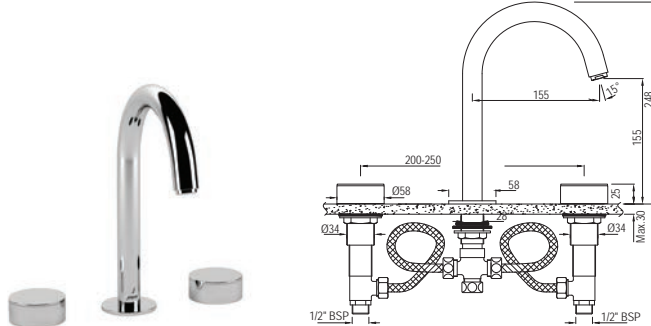

LAG-CHR-91189PSR

3-hole basin mixer with pipe spout, round handle and without popup waste system