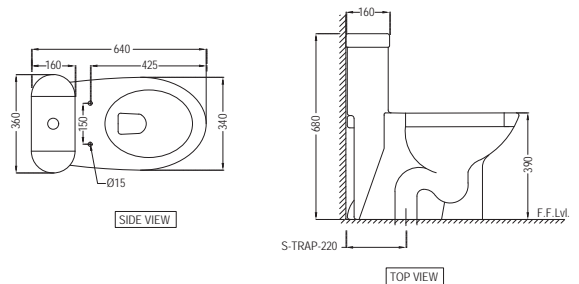

SLS-WHT-6851S220PP

Single Piece-WC with PP soft Close Seat Cover, Hinges, Fixing Accessories, Accessories Set, and Cistern fittings, Size:360x640x685 mm, S Trap-220 mm