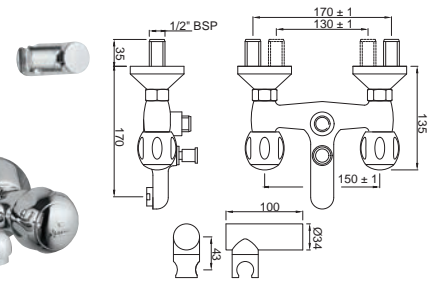

CQT-23267

Wall Mixer with connector for Hand Shower Arrangement with Connecting Legs, Wall Flanges & Wall Bracket for Hand Shower