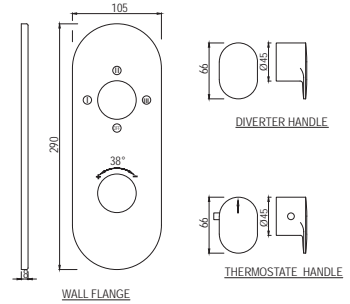

OPP-15683KPM

Aquamax Exposed Part Kit of Thermostatic Shower Mixer with 3-way diverter (Suitable for ALD-683)