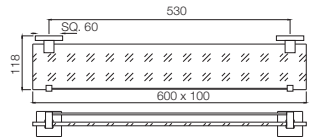

AKP-35771P
Glass Shelf 600mm Long