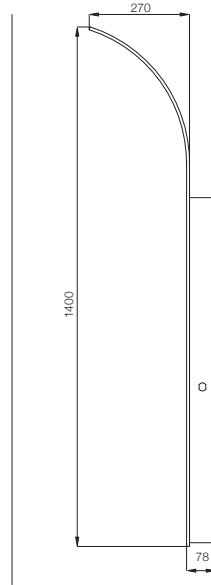

Specifications

Black tempered Glass body

Moveable ABS top shower

2 adjustable ABS body massage jets

Hand shower with flexible hose

Brass Spout

Shelf

Thermostatic Mixer with diverter

40cm stainless steel braided hose

Minimum water pressure required 2 bar