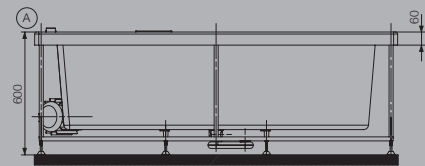

ALIVE 1800 X 800 X 470 mm

JWP-WHT-ALIVE180WX (Water System)

Specifications

PMMA Sheet

PU Green Reinforcement

SS Frame

Level Sensor

Safety Vacuum Breaker

Keypad control

Overflow with drain & filler

Water Pump 1.4 HP

Slim water Jets 8

Back Jets-4

Air Regulator

Disinfection

Headrests

Chromotherapy

JWA-WHT-FP180X (Front Panel)

JWA-WHT-SP80X (Side Panel)