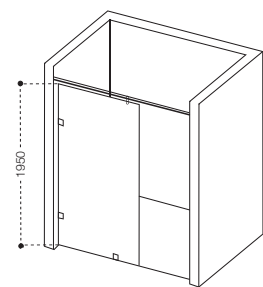

Version available in

Tempered Glass