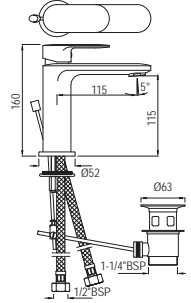

The finishes depicted here are only indicative and may differ from that on the actual product.

Opal Prime

Single Lever | Basin

OPP-15011BPM

Single Lever Basin Mixer without Popup waste with 450mm Long Braided Hoses
Registered design no.276010