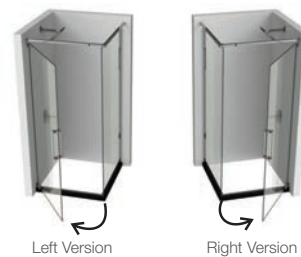

Right Version

Height	Width	Code
1950	1600-2000	JSE-CHR-R840F1620R
1950	2001-2400	JSE-CHR-R840F2024R

Version available in

Stark Series

Stark Series: Flawless design and consistency, Design is expressed through shapes, forms, and colors, or on the other way shapes are the basic elements to express our design thinking. Various forms like circles, ovals or triangles, squares are also a unique design inspiration for the contemporary interior designers. Keeping that in mind, Jaquar introduces Stark Series, a square shower enclosures range to enhance the look of the bath space to inspire the thoughts on square.