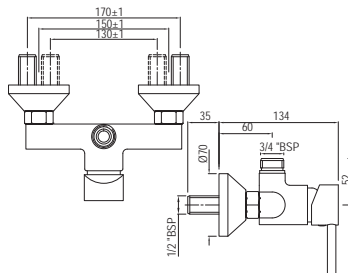

FLR-5147

Single Lever Exposed Shower Mixer With Provision For Connection to Exposed Shower Pipe (SHA-1211N) With Connecting Legs & Wall Flanges