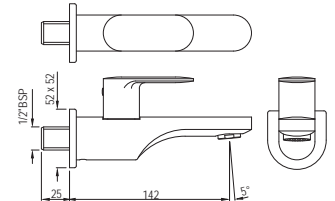

OPP-15037PM
Bib Cock with Wall Flange