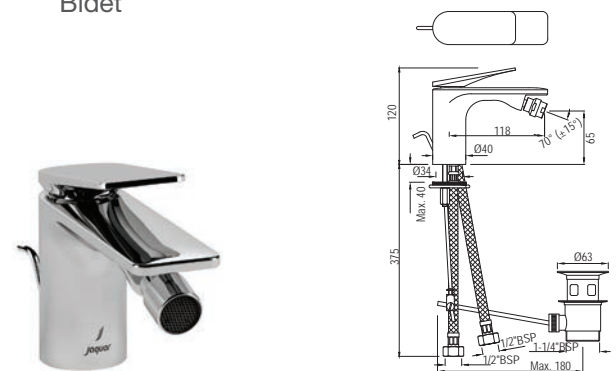

LAG-CHR-91079NK

Single lever exposed parts kit of hi-flow diverter consisting of operating lever, cartridge sleeve, wall flange (with seals), button assembly sleeve & button (compatible with ALD-079N)

LAG-CHR-91193K

Single lever 3-inlet diverter exposed parts kit consisting of operating lever, wall flange & button only (compatible with LAG-91193C)

LAG-CHR-91227K

Single lever exposed parts kit of deusch mixer consisting of operating lever, cartridge sleeve & wall flange with seals (compatible with ALD-227 & ALD-229)

LAG-CHR-91121K

Exposed parts of floor mounted single lever bath mixer with provision for hand shower, without hand shower & shower hose (compatible with ALD-121)

Bidet

LAG-CHR-91213B

Single lever 1-hole bidet mixer with popup waste system & 375mm long braided hoses
Also available