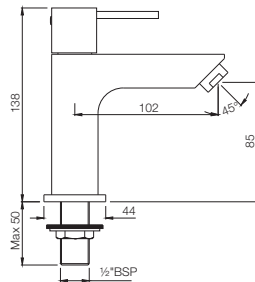

Quarter Turn | Basin

DRC-37001

Pillar Cock