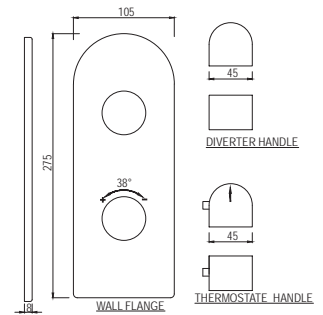

ARI-39681K

Aquamax Exposed Part Kit of Thermostatic Shower Mixer (Suitable for ALD-661)