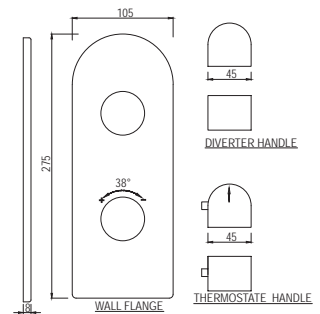

ARI-39661K

Aquamax Exposed Part Kit of Thermostatic Shower Mixer (Suitable for ALD-661)