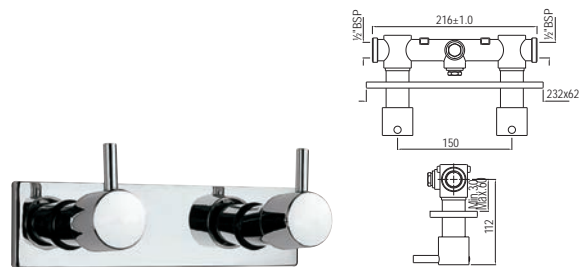

FLR-5431N

Two Concealed Stop Cocks (Composite One Piece Body)