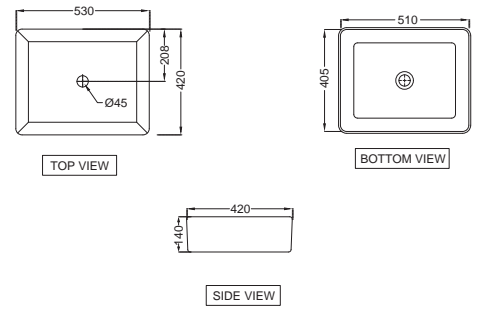

JDS-BLM-25907N
Thin Rim Table Top Basin,
Shape - Rectangular,
Size: 530x420x140 mm