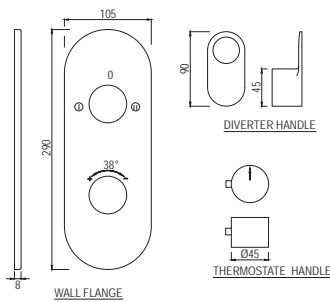

ORP-10681KPM

Aquamax Exposed Part Kit of Thermostatic Shower Mixer with 2-way diverter (Suitable for ALD-681)