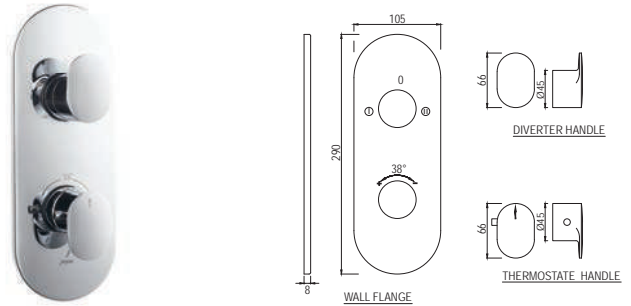

OPP-15681KPM

Aquamax Exposed Part Kit of Thermostatic Shower Mixer with 2-way diverter (Suitable for ALD-681)