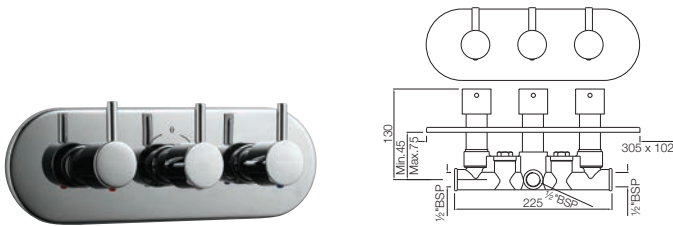

FLR-5427N

Concealed 4-Way Divertor Set with Hot & Cold Concealed Stop Cock with Built-in Non-Return Valves (Composite One Piece Body)