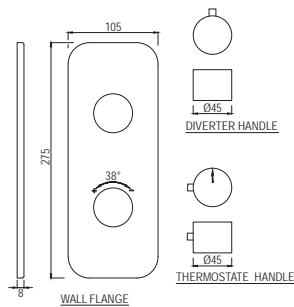

Aquamax Thermostatic Mixer

FLR-5661K

Aquamax Exposed Part Kit of Thermostatic Shower Mixer (Suitable for ALD-661)