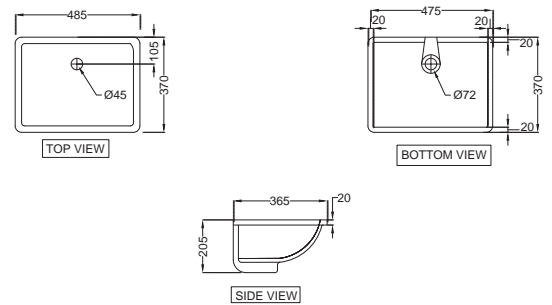

CNS-WHT-705
Under Counter Basin with Fixing
Accessories,
Size:605x430x200 mm,
Shape: Oval