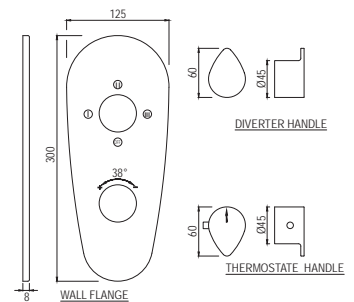

VGP-81683K

Aquamax Exposed Part Kit of Thermostatic Shower Mixer with 3-way diverter (Suitable for ALD-683)