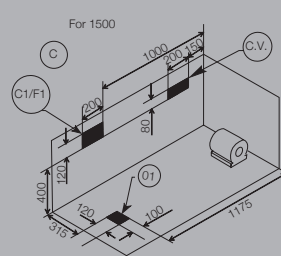

Air Regulator

Headrests

Chromotherapy

FORTE 1700 X 750 X 420 | 1500 X 750 X 420 mm

JWP-WHT-FONTE170WX / JWP-WHT-FONTE150WX (Water System)

Specifications

PMMA Sheet

PU Green Reinforcement