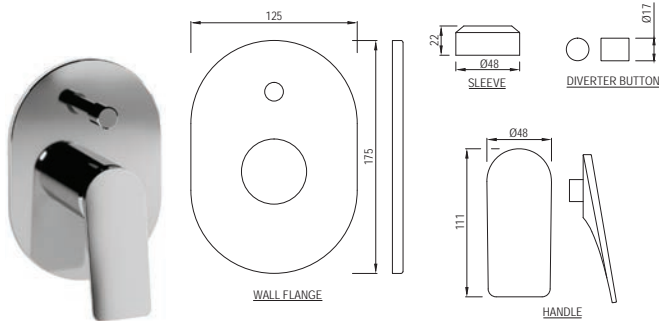

Laguna

Single Lever | Bath & Shower

LAG-CHR-91065NK

Single lever exposed parts kit of diverter consisting of operating lever, wall flange (with seals) & button only (compatible with ALD-065N)