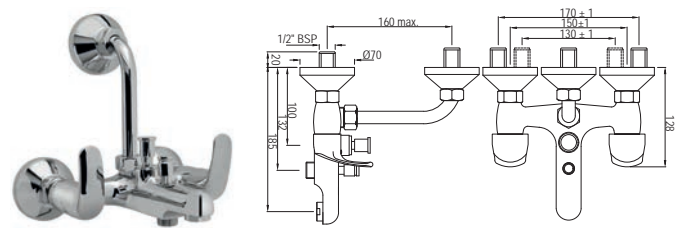

EKO-33281

Wall Mixer 3-In-1 System With Provision For Both Hand Shower And Overhead Shower Complete With 115Mm Long Bend Pipe, Connecting Legs & Wall Flange (Without Hand & Overhead Shower)

Quarter Turn | Taps