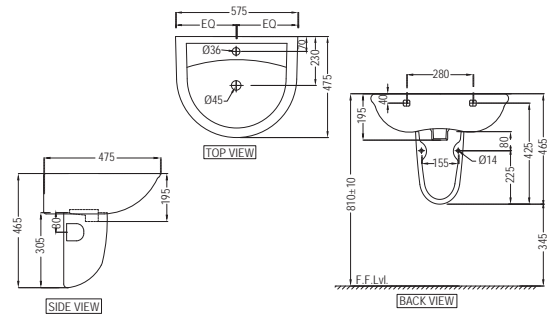

Opal

OPS-WHT-15901N
Thin Rim Table Top Basin,
Shape - Round,
Size: 480x480x135 mm

OPS-WHT-15905
Thin Rim Table Top Basin,
Shape - Round,
Size: 415x415x145 mm

Half pedestal basin
OPS-WHT-15801
Wall Hung Basin with Fixing
Accessories,
Size: 575x475x195 mm
OPS-WHT-15305
Half pedestal with Fixing
Accessories for
OPS-WHT-15801