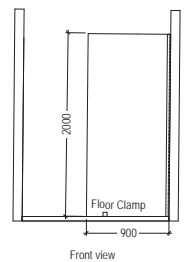

Version available in