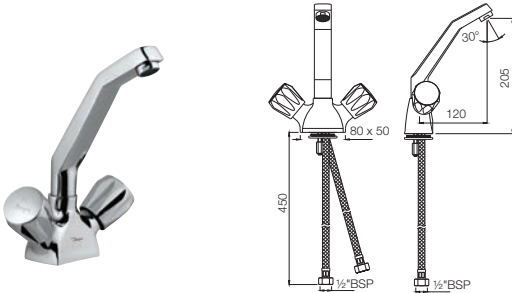

CON-319KNB

Sink Mixer with Raised 'J' Shaped Swinging Spout (Table Mounted Model) with 450mm Long Braided Hoses