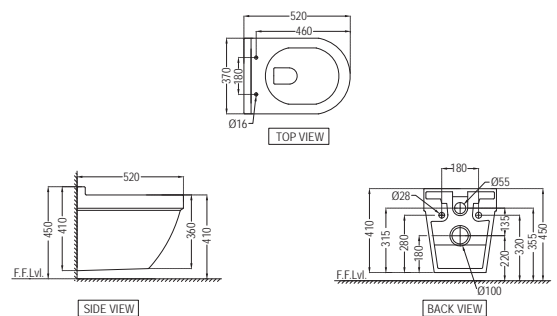

SOLO
Wall Hung WC (White Matt)
SLS-WHM-6953BIUFSM
Rimless, Blind Installation Wall Hung WC with UF Soft Close Slim Seat Cover, Hinges, Fixing Accessories and Accessories Set
Size : 375x520x400 mm