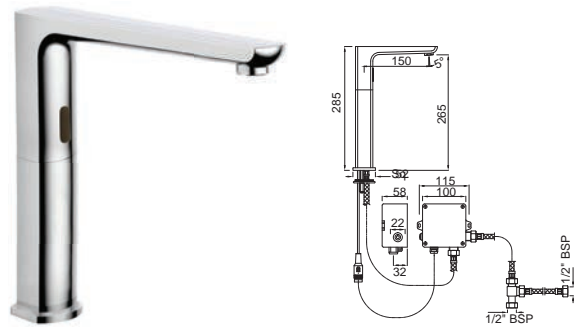

SNR-35017PMPK

Kubix Prime Tall Boy Sensor Faucet for Wash Basin with
Pre-mixed Water Supply Kit (Battery Operated)