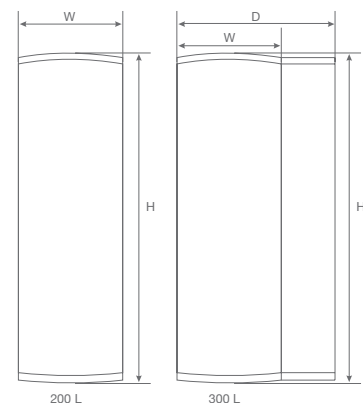

Recommended for: the Centralised Heating Solution for Multiple Bathrooms