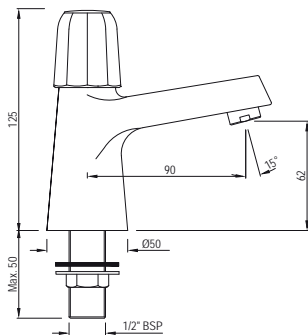

Quarter Turn | Basin

COP-167BPM

Central Hole Basin Mixer without Popup Waste System with 450mm Long Braided Hoses

COP-169BPM

Central Hole Basin Mixer with Popup Waste System with 450mm Long Braided Hoses

COP-011PM