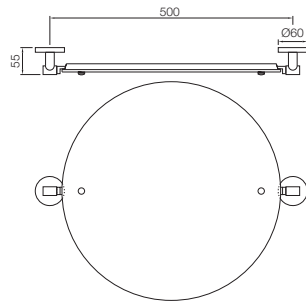

ACN-1195N
Swivel Mirror