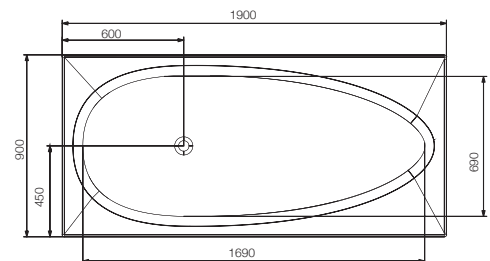

Vignette Prime 1900 x 900 x 470 mm

JBT-WHT-VGNTP190X: Built-in Bathtub

Specifications

PMMA Sheet

PU Green Reinforcement

JBT-WHT-VGNTP190X: Built-in Bathtub

JBT-WHT-VGNTP190FX: Built-in Bath Tub with Powder Coated MS Frame

JWA-WHT-VGNTPPFX: Front Panel

JWA-WHT-VGNTPSPX: Side Panel

JWA-CHR-132201: Drain Pipe 800mm with Overflow & Filler

JWA-CHR-DRNPIPE80: Drain Pipe 800mm with Overflow

Note: Drain pipe/Europa kit are mandatory products for installation of all the bathtubs. Accessories shown in the image are not a part of the product