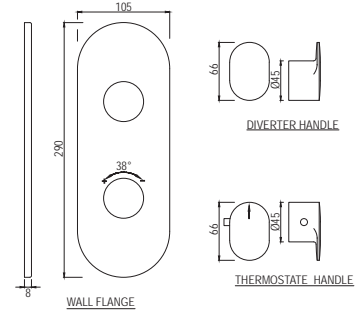

Aquamax Thermostatic Mixer

OPP-15661KPM

Aquamax Exposed Part Kit of Thermostatic Shower Mixer (Suitable for ALD-661)