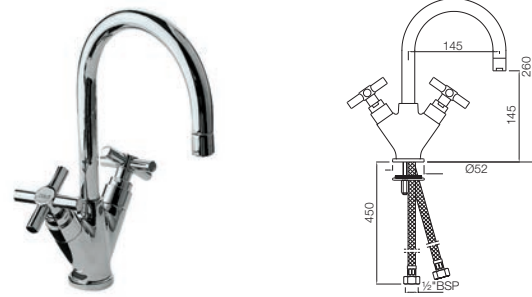

Solo

Quarter Turn | Basin

SOL-6173B

Single Lever Sink Mixer with Swinging Spout (Table Mounted) with 450mm Long Braided Hoses

SOL-6167B

Central Hole Basin Mixer without Popup Waste System with 450mm Long Braided Hoses (15mm Cartridge Size)