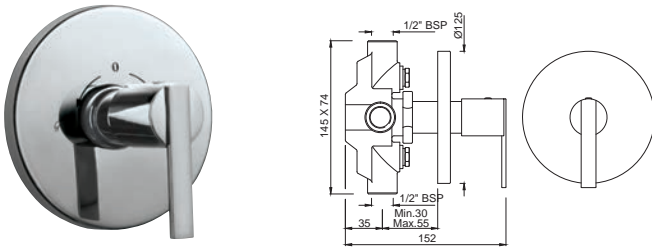

Fonte

Quarter Turn | Bath & Shower

FON-40421

4-Way Divertor for Concealed Fitting with Built-in Non-Return Valves with Divertor Handle