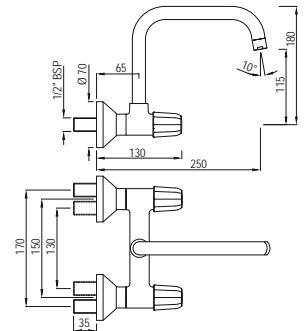

Wall Mixer with Provision for Overhead Shower with 115mm Long Bend Pipe On Upper Side, Connecting Legs & Wall Flanges

Quarter Turn | Kitchen

COP-281PM

Wall Mixer 3-in-1 System with Provision for both Hand Shower and Overhead Shower Complete with 115mm Long Bend Pipe, Connecting Legs & Wall Flange (without Hand & Overhead Shower)