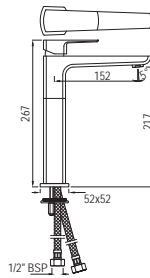

KUP-35005BPM

Single Lever Tall Boy with 155mm Extension Body Fixed Spout without Popup Waste System with 600mm Long Braided Hoses