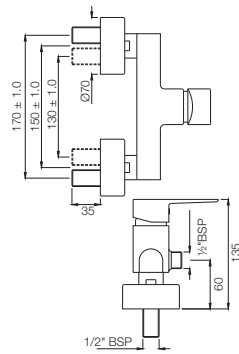

KUP-35149PM

Single Lever Exposed Shower Mixer for Connection to Hand Shower with Connecting Legs & Wall Flanges