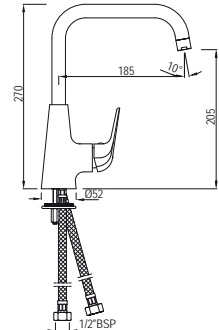

Single Lever | Kitchen

COP-179BPM

Side Single Lever Sink Mixer with Swinging Spout (Table Mounted) with 450mm Long Braided Hoses