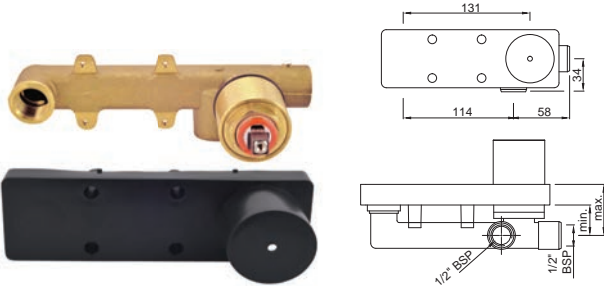

ALD-233N

Concealed Body for Single Lever Basin Mixer Wall Mounted, But without Exposed Parts