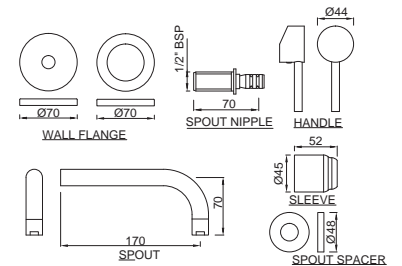

FLR-5231NK

Exposed Parts kit of Single Lever Basin Mixer Wall Mounted Consisting of Operating Lever, Cartridge Sleeve, Nipple, Spout & Two Wall Flanges (Compatible with ALD-233NPSO & ALD-235NPSO)