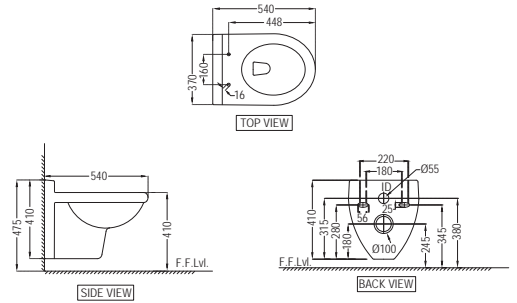

CNS-WHT-959SPP

Wall Hung-WC with PP soft close seat cover, Hinges, Accessories Set,
Size: 370x540x410 mm