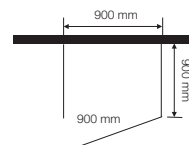

1840-U / 1140-U

Model: 1840-U / 1140-U

Description: U-shaped shower enclosure with two fixed glass on the sides and openable door in the front - 3 part or one fixed glass and door in the front - 4 part

Finish: Chrome | Glass: 8mm / 10mm

8mm

Size: (in mm)

Height	Width	Code
1950	1600 - 2000	JSE-CHR-840U1620H19X
1950	2001 - 2400	JSE-CHR-840U2024H19X
1950	2401 - 2800	JSE-CHR-840U2428H19X
1950	2801 - 3200	JSE-CHR-840U2832H19X

10mm

Size: (in mm)

Height	Width	Code
1950	1601 - 2000	JSE-CHR-140U1620H19X
1950	2001 - 2400	JSE-CHR-140U2024H19X
1950	2401 - 2800	JSE-CHR-140U2428H19X
1950	2801 - 3200	JSE-CHR-140U2832H19X

Version available in

Tempered Glass