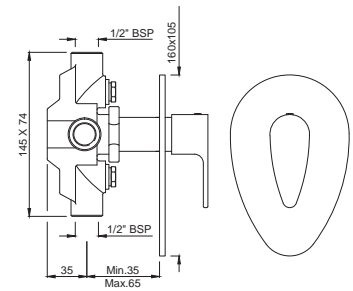

Quarter Turn | Bath & Shower

VGP-81421

4-Way Divertor for Concealed Fitting with Built-in Non-Return Valves with Divertor Handle/Divertor Handle