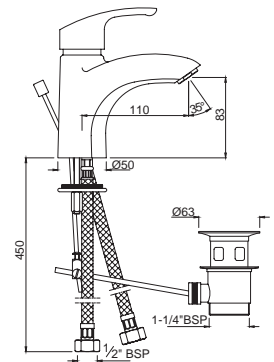

EKO-33052B

Single Lever Extended Basin Mixer (Height-83mm) with Popup Waste 450mm Long Braided Hoses

Single Lever | Bath & Shower