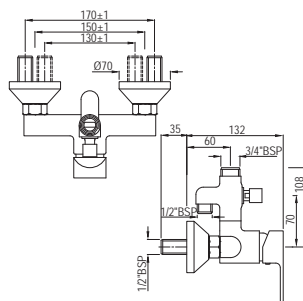

LYR-38145

Single Lever Exposed Shower Mixer With Provision For Connection to Exposed Shower Pipe (SHA-1211NH & SHA-1213) & Hand Shower With Connecting Legs & Wall Flanges