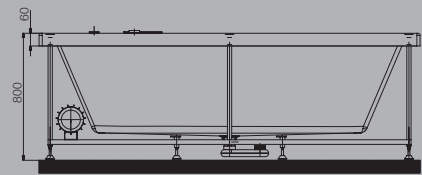

Back Jets-4

0.9 HP Air Blower

Air Jets 12

Air Regulator

Headrests

White Light

FONTE 1800 X 800 X 450 mm

JWP-WHT-FONTE180WX (Water System)