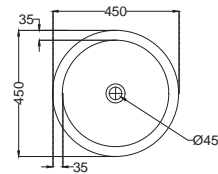

TOP VIEW

FRONT VIEW

Queen's Prime

Queen's Prime

QPS-WHT-7901PM
Table Top Basin,
Size: 600x460x195 mm

QPS-WHT-7803PM
Wall Hung Basin With
Fixing Accessories,
Size: 610x465x275 mm
QPS-WHT-7303PM
Full Pedestal For
QPS-WHT-7803PM