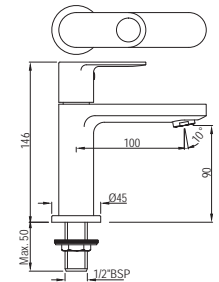

Quarter Turn | Basin

ORP-10001PM

Pillar Cock
Flow rate: 19.19 l/min*