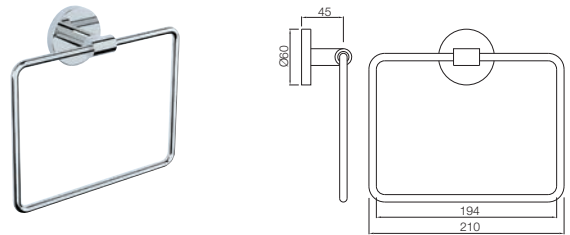

Grab bar 300mm Long, Stainless Steel

ACN-1111SM

Single Towel Rail 600mm Long, Stainless Steel

Also available

ACN-1111BNM

Single Towel Rail 450mm Long

ACN-1115S

Swivel Towel Holder Twin Type, Stainless Steel