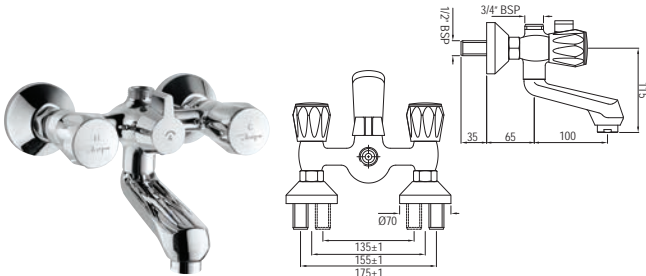

Swan Neck Tap with Right Hand Operating Knob with 450mm Long Braided Hose

Full Turn | Bath & Shower

CON-219KN

Wall Mixer Non-Telephonic Shower Arrangement with Connecting Legs & Wall Flanges

Continental

CON-217KN