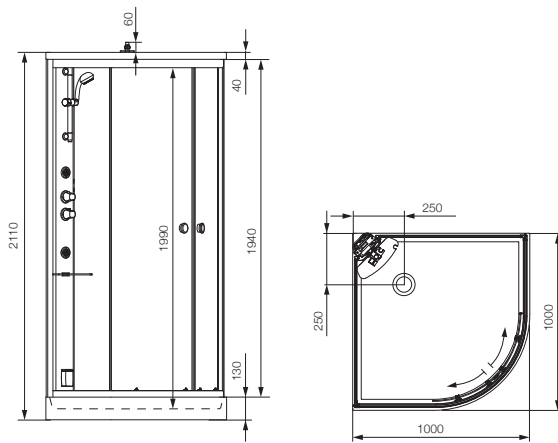

Archimede 1000 x 1000 x 2100 mm (Corner)

Disclaimer: Pictures shown are for illustration purposes only

GSB-WHT-UM000B1H5TX

Features:

- 

Square version shower, steam
- 

Self standing Box (corner /wall)
- 

Shower tray and roof with integrated showerhead 300 mm
- 