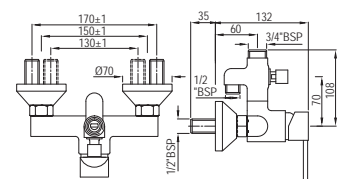

DRC-37145

Single Lever Exposed Shower Mixer With Provision For Connection to Exposed Shower Pipe (SHA-1211NH & SHA-1213) & Hand Shower With Connecting Legs & Wall Flanges