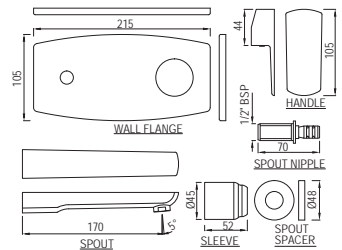

KUP-35233NKPM

Exposed Part Kit of Single Lever Basin Mixer Wall Mounted Consisting of Operating Lever, Cartridge Sleeve, Wall Flange, Nipple & Spout (Compatible with ALD-233N & ALD-235N)