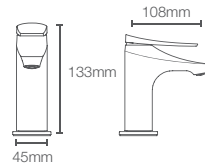

FORE ARC™ | K-275001N-4FP-CP

Recessed bath and shower AT235 trim in polished chrome