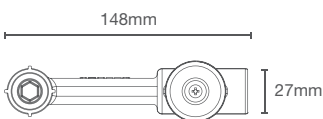

BASIN FAUCET VALVE | K-25149IN-NA

Cold-only wall mount basin faucet valve