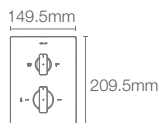

Must order: Trim only, for use with valve K-20740IN-NA

MODERNLIFE EDGE™

K-25761IN-9FP-CP

Recessed bath and shower trim with diverter in polished chrome

Must order: Trim only, for use with valve K-20740IN-A-NA