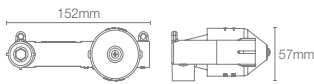

Must order: Valve only, trim to be ordered separately