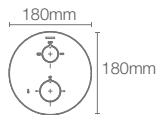

Must order: Trim only, for use with valve K-20740IN-NA