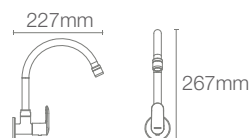

Wall-mount cold-only kitchen faucet in polished chrome