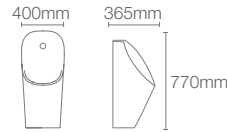

Must order: Urinal sensor