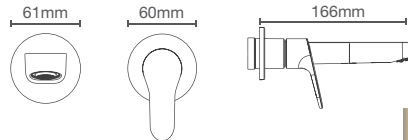

Cold-only wall mount basin faucet trim in polished chrome

French Gold
AF

Must order: Trim only, for use with valve K-25149IN-NA