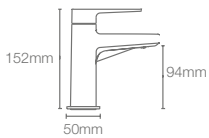

HONE

K-22539IN-4-CP

Tall pillar tap in polished chrome

French Gold
AF

HONE

K-22538IN-4-CP

Pillar tap in polished chrome

French Gold
AF