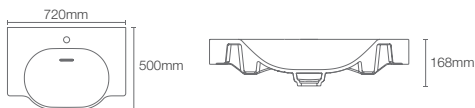

VIVE™ | K-28782IN-0

Depth: 88mm

Must order: K-75823IN-CP and K-32485IN-NA drain and bottle trap 350mm