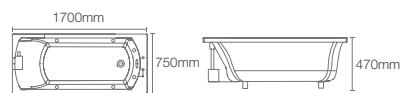

Must order: Bath drain in polished chrome (K-17295T-CP)