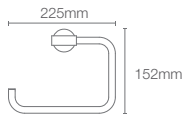

STILLNESS

STILLNESS | K-14397T-RGD

Hotelier towel shelf in rose gold

STILLNESS | K-14451T-RGD

609mm towel bar in rose gold

STILLNESS | K-14456T-RGD

Towel ring in rose gold

STILLNESS | K-14458T-RGD