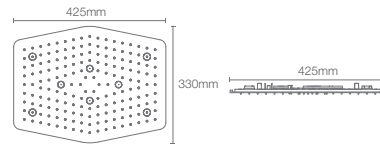

Features: • Katalyst™ Air Rain Shower • Superfine Atom Spray