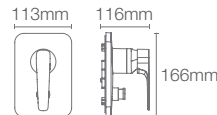

PARALLEL™ | K-23497IN-4-CP

Recessed bath and shower AT360 trim in polished chrome

Must order: Trim only, for use with valve K-99924IN-CP

* RGD available as Combo

ALEO+™ | K-72328IN-4FP-CP

Recessed bath and shower AT235 trim in polished chrome