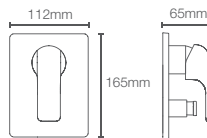

Must order: Trim only, for use with valve K-882IN-CP