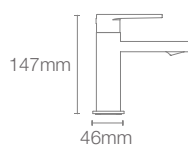

PARALLEL™ | K-23472IN-4ND-CP

Single-control basin faucet without drain in polished chrome

PARALLEL™ | K-23483IN-4-CP

Tall pillar tap in polished chrome

PARALLEL™ | K-23482IN-4-CP

Pillar tap in polished chrome