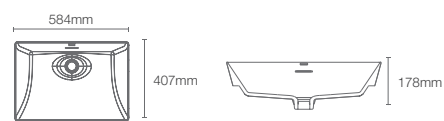

NYSA | K-31343IN-SS-0

Vessel basin without faucet hole in white

Depth: 129mm

Must order: K-75823IN-CP

NEW

BRAZN | K-21060IN-0

Vessel basin without faucet hole in white

Depth: 130mm