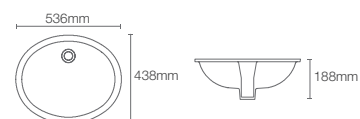

CAXTON™ | K-2211IN-0

Undercounter basin in white

Depth:140mm