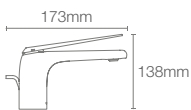

* Please contact our technical representative for information on 'Must order' list for all the above SKUs.