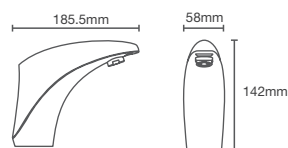

ELOSIS | K-18078IN-ND-CP

Touchless cold only basin faucet in polished chrome

OBLO | K-8399IN-CP

Touchless cold only tall basin faucet in polished chrome

STRAYT™ | K-72866IN-ND-CP

Touchless cold only basin faucet in polished chrome