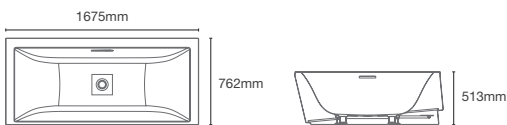

1.7m rectangular freestanding bath in white

EVOK™

K-18347T-0

Oval freestanding bath in white

EVOK 2.0

K-25164T-0

2.0 Seamless 1.7m rectangular freestanding bath in white

EVOK 2.0