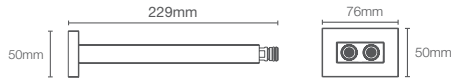

MODERNLIFE™ | K-22308IN-CP

Wall mount shower arm (dual flow) in polished chrome

STATEMENT™ | K-26326T-CP

Ceiling mount multifunction shower arm in polished chrome

MODERNLIFE™ | K-22310IN-CP

Ceiling mount multifunction shower arm in polished chrome