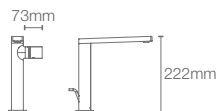

Single-control tall basin faucet with drain in polished chrome

COMPOSED® | K-73050IN-7-CP