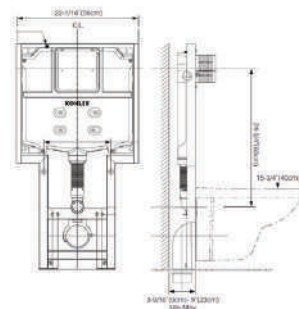

INSTAFIT | K-20085IN-M-NP

Slim in wall tank 3/6 | half frame
(87 mm thickness)

INSTAFIT+ | K-20084IN-M-NP

Slim in wall tank 3/6 | full frame
(87 mm thickness)

FLUSH VALVE

SoftPress™ pneumatic flush valve (K-31538IN-NA) with SoftPress™ pneumatic faceplate in polished chrome (K-24555IN-P-CP)