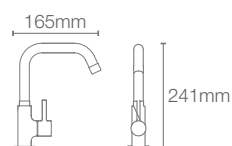

Deck-mount cold-only kitchen faucet in polished chrome