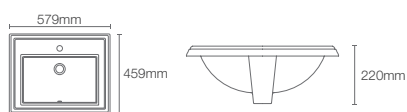

Self-rimming basin with single faucet hole in white

Depth: 127mm