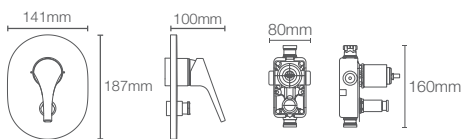

Single-control wall mount basin faucet trim+valve in rose gold

Brushed
Bronze BV

VIVE | K-25323IN-4-RGD

Recessed bath and shower AT235 trim+valve in rose gold

DTV+™ SPA

DTV+™ SPA | COMBO 1

1 | DTV+™
K-99693-P-NA
Digital interface