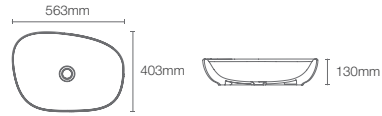

Depth: 130mm

Must order: K-24740IN-0 and K-75823IN-CP drain and bottle trap 350mm