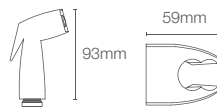

COMPLEMENTARY™ | K-12925IN-CP

Basic health sprays with metal hose and holder in polished chrome

Rose Gold
RGD