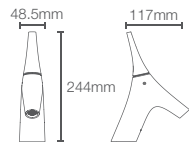

VIVE | K-23968IN-4-CP

Pillar tap in polished chrome