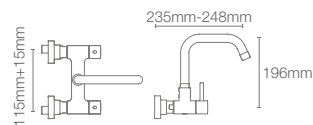

Wall-mount two-handle kitchen faucet in polished chrome

JULY™ | K-20591IN-4-CP