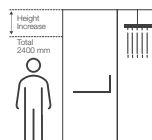

NEW TRILOGY

K-704705IN-SHP

Height extension 2400mm

Partition

Height: 400mm, Glass thickness: 10mm

CP

- Size of shower enclosure in finishes may be limited as per site conditions.
- Glass thickness may change from 8mm->10mm after site measurements.