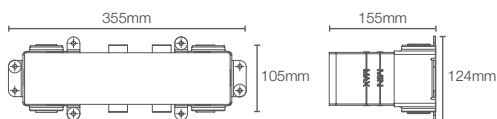

ANTHEM™ | K-26342IN-NA

4 outlet thermostatic valve

Must order: Valve only, for use with trim K-26348IN-9

ANTHEM™ | K-26341IN-NA

3 outlet thermostatic valve

Must order: Valve only, for use with trim K-26347IN-9