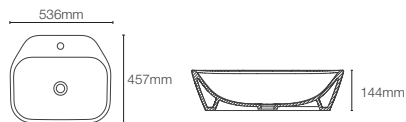

Depth: 121mm

Must order: K-75823IN-CP and K-20746IN-0 drain and bottle trap 350mm