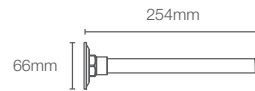

- French Gold AF
- Rose Gold RGD