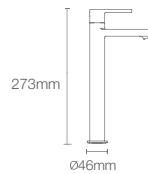

PARALLEL™ | K-23482IN-4-CP

Pillar tap in polished chrome