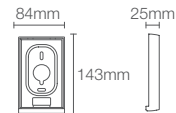

DTV+™ | K-682IN-K-NA

6-Port digital thermostatic valve

DTV+™ | K-557IN-K-NA

3-port digital thermostatic valve

DTV+™ | K-97172-NA

7.62 meter data cable

ANTHEM™

Anthem™ recessed bath and shower trim