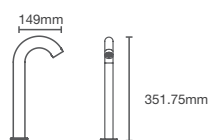

ELOSIS | K-18078IN-ND-CP

Touchless cold only basin faucet in polished chrome

OBLO | K-8399IN-CP

Touchless cold only tall basin faucet in polished chrome

STRAYT™ | K-72866IN-ND-CP

Touchless cold only basin faucet in polished chrome