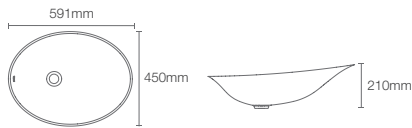

Vessel basin without faucet hole in indigo

Depth: 178mm

Must order: Ceramic drain, without overflow (K-24740IN-0)