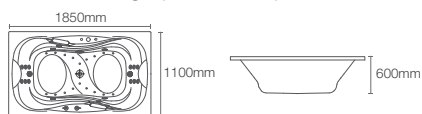

EVORA™

K-18749IN-W03C-0

Drop-in acrylic whirlpool dual system and back massage (Dual Seater)