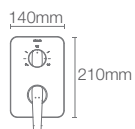

Must order: Trim only, for use with valve K-99924IN-CP

* RGD, BV available as Combo