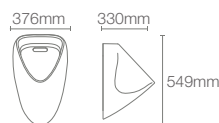

Must order: Urinal sensor

* Please contact our technical representative for information on 'Must Order' list for all the above SKUs.