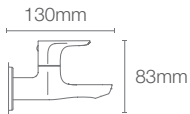

COMPLEMENTARYTM | K-11568IN-7B-CP

Small angle valve with G13mm connection in polished chrome

ALEOTM | K-20075IN-4-CP

2-way bib tap in polished chrome

ALEO™ | K-20073IN-4-CP

1-way bib tap in polished chrome