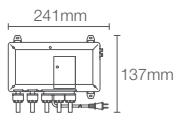

System controller module

DTV+™ | K-99694-CP