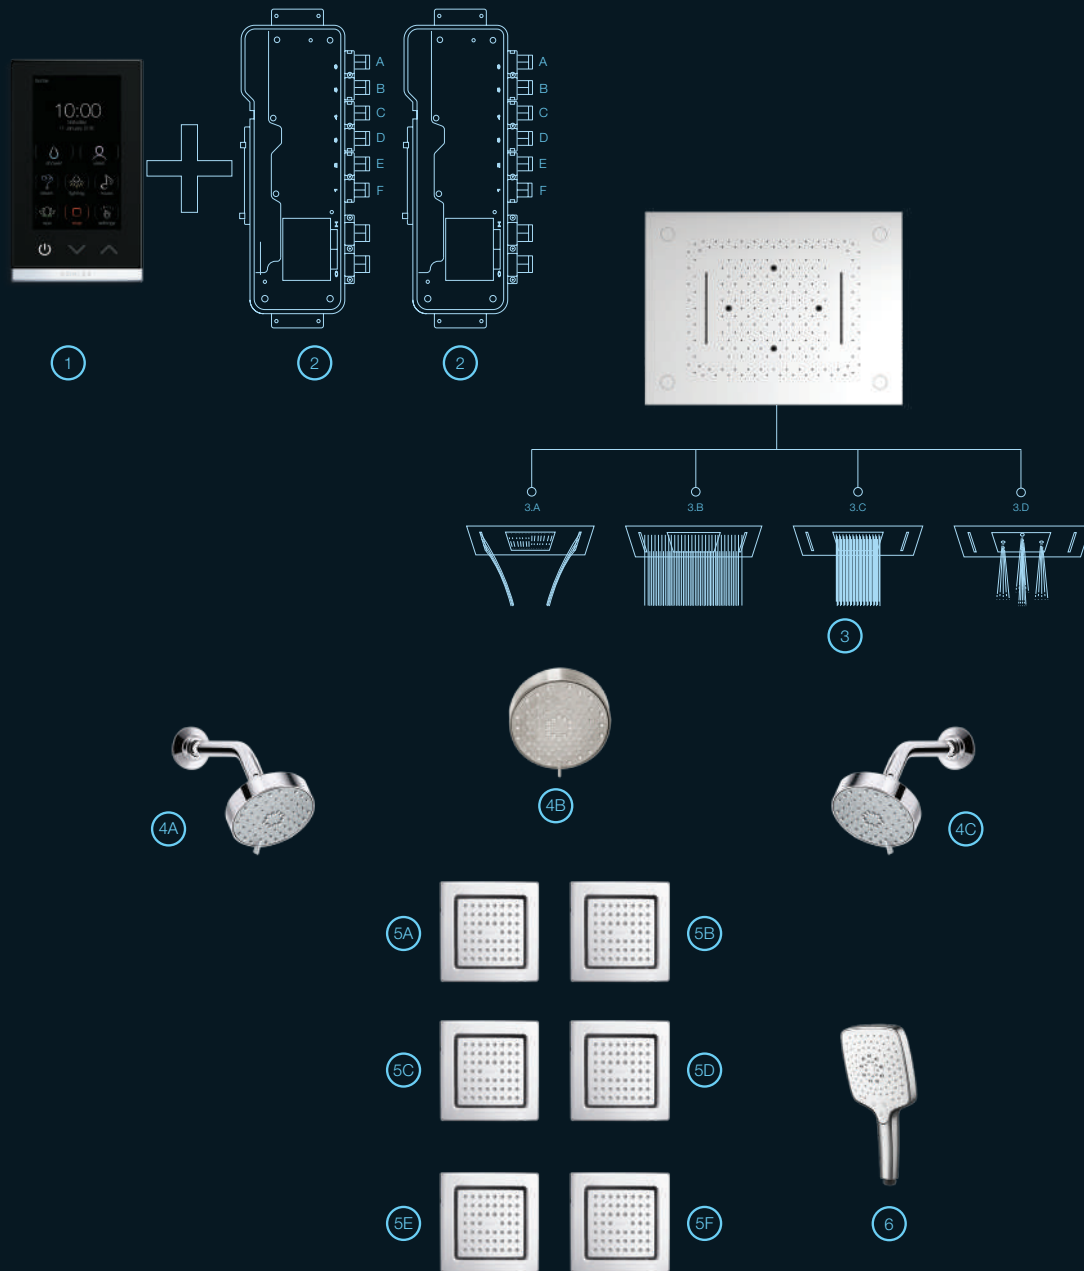

Single-control wall mount basin faucet trim+valve in rose gold

Brushed
Bronze BV

VIVE | K-25323IN-4-RGD

Recessed bath and shower AT235 trim+valve in rose gold

DTV+™ SPA

DTV+™ SPA | COMBO 1

1 | DTV+™
K-99693-P-NA
Digital interface