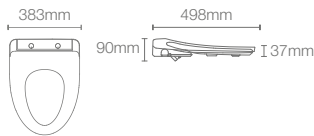

Compatible toilets

K-31539IN-SS-0, Veil® wall hung rimless bowl