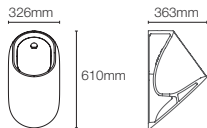

Must order: Urinal sensor

SPAN SQUARE | K-26474IN-ER-0

Urinal with rear inlet in white

Must order: Urinal sensor

SPAN ROUND | K-26475IN-ER-0

Urinal with rear inlet in white

Must order: Urinal sensor

SENSORS