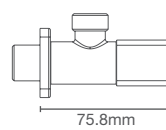

Angle valve in polished chrome

COMPLEMENTARY^{TM} | K-11568IN-7B-CP