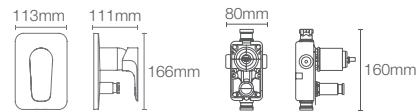

Recessed bath and shower AT235 trim+valve in rose gold

Brushed Bronze BV