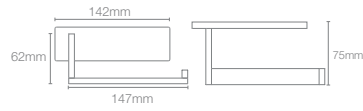

COMPLEMENTARY™ | K-25070IN-CP

Square tissue holder without cover in polished chrome