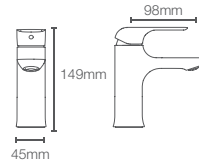

Must order: Trim only, for use with valve K-25149IN-NA

FORELINE™ | K-27480IN-4ND-CP

Single-control tall basin faucet without drain in polished chrome

FORELINE™ | K-27478IN-4ND-CP

Single-control basin faucet without drain in polished chrome