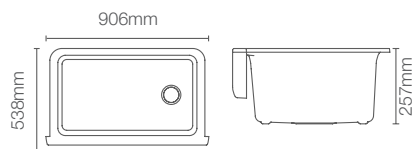

CAIRN_R

K-25784IN-CM1

Undermount single-bowl farmhouse kitchen sink in matte black