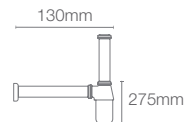

COMPLEMENTARY™ | K-7314IN-CP

300mm bottle trap in polished chrome

French Gold AF
Rose Gold RGD
Brushed Bronze BV