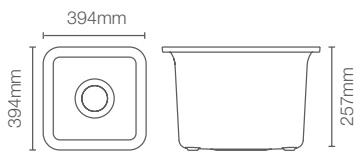

393mm undermount bar sink in matte black

COMING SOON

UNDERTONE_R | K-3187IN-NA

838mm undermount single-bowl kitchen sink