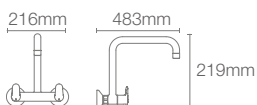

Wall-mount two-handle kitchen faucet in polished chrome

ALEO+™ | K-20590IN-4-CP