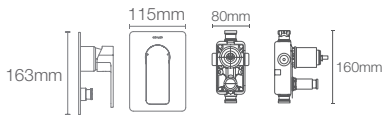

PARALLEL | K-32019IN-4-RGD

Recessed bath and shower AT235 trim+valve in rose gold

Brushed
Bronze BV