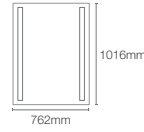

VITALITY™ | K-22928IN-NA

Column rectangular light mirror