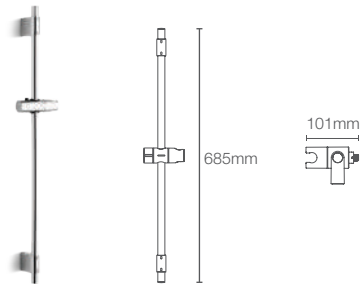

RAINJOY | K-72740IN-CP

Slidebar in polished chrome

STATEMENT™ | K-26324IN-CP

482mm dual function wallmount rainhead arm in polished chrome

MODERNLIFE™ | K-22308IN-CP

Wall mount shower arm (dual flow) in polished chrome

STATEMENT™ | K-26326T-CP

Ceiling mount multifunction shower arm in polished chrome