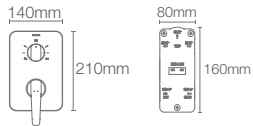

STATEMENT™ | K-26318IN-CP

Wall mount showerhead arm

- French Gold AF
- Rose Gold RGD
- Brushed Bronze BV
- Matte Black BL

COMBOS

ALEO+™ | K-22786IN-4-RGD

Recessed bath and shower AT360 trim+valve in rose gold