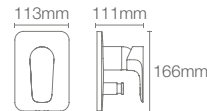

Tall pillar tap in polished chrome

ALEO™ | K-72288IN-4-CP

Pillar tap in polished chrome

ALEO™ | K-72290IN-4FP-CP

Recessed bath and shower AT235 trim in polished chrome

Must order: Trim only, for use with valve K-882IN-CP
*RGD, BV available as combo