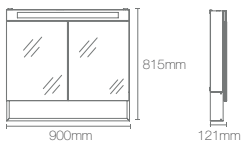

Mirror cabinet