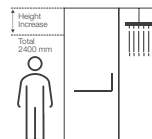

NEW TRILOGY

K-704704IN-SHP

Height extension 2400mm

T-Shape

Height: 400mm, Glass thickness: 10mm

CP