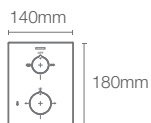

AUTOSENSE

K-24431IN-9FP-CP

Recessed bath and shower universal trim in polished chrome