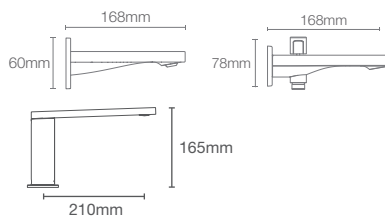

PARALLEL™

K-23512IN-CP
without diverter

K-23511IN-CP
with diverter

Bath spout in polished chrome