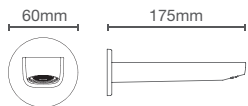

Cold-only wall mount basin faucet trim in polished chrome

French Gold
AF

Must order: Trim only, for use with valve K-25149IN-NA

ACCLIV | K-33074IN-CP

Bath spout without diverter in polished chrome

French Gold
AF