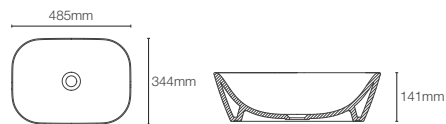

Square vessel basin with single faucet hole in white

Depth: 121mm

Must order: K-75823IN-CP and K-20746IN-0 drain and bottle trap 350mm

SPAN | K-31459IN-0

Square vessel basin without faucet hole in white

Depth: 121mm