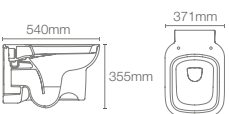

P-trap 215mm

Must order: Plastic outlet connector (K-1046327-S)

CLASS FIVE⁺
KOHLER