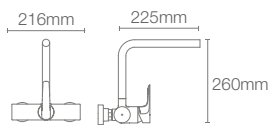

Wall-mount single-control kitchen faucet in polished chrome

CUFF™ | K-37315IN-4-CP