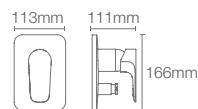

Must order: Trim only, for use with valve K-882IN-CP

* RGD, BV available as combo

* Please contact our technical representative for information on 'Must order' list for all the above SKUs.