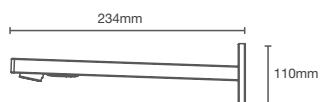

Touchless cold only wall-mount basin faucet in polished chrome

Must order: AC Power supply (K-16305IN-NA)