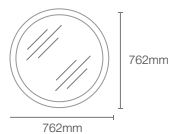

VITALITY™ | K-22929IN-NA

762mm perimeter circle light mirror