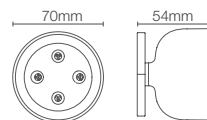

STATEMENT™ | K-26300IN-CP

Oblong vichy body spray

WATERTILE™ | K-8002IN-CP

Square 54-nozzle body spray with soothing spray in polished chrome

STATEMENT™ | K-26299IN-CP

Round deep massage body spray

* Please contact our technical representative for information on 'Must order' list for all the above SKUs.