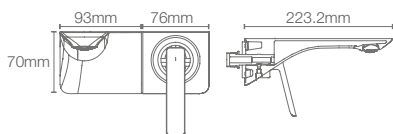

Trim only, for use with valve K-5679IN-CP
*RGD available as Combo