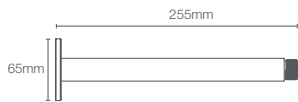

COMPLEMENTARY™ | K-22447IN-BL

Ceiling mount shower arm in matte black