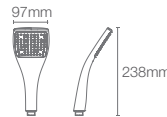

Must order: Handshower bracket in polished chrome (K-9040IN-CP)