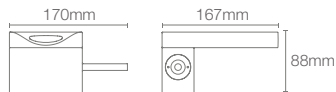

* Please contact our technical representative for information on 'Must order' list for all the above SKUs.