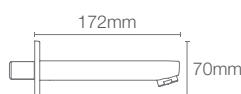

Bath spout in polished chrome

K-22543IN-CP available in CP, AF
K-22544IN-CP, available only in CP

ACCLIV

K-33074IN-CP

Bath spout without diverter in polished chrome

JULY™

K-99060IN-CP

Bath spout without diverter in polished chrome