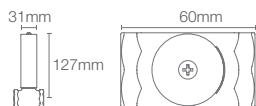

K-16088IN-NA G13mm | K-16089IN-NA G19mm

In-line stop valve

COMPLEMENTARY™ | K-7120T-CP