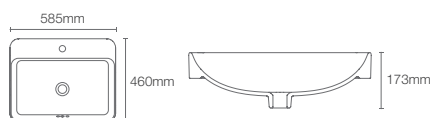

Depth: 152mm

Must order: Bottle trap 350mm (K-75823IN-CP)