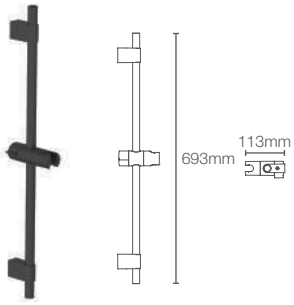

SMOOTH HOSE | K-11628IN-BL

Anti-twist smooth shower hose in black

Complementary... slide bar (without soap dish) in matte black (K-25350IN-BL)

COMPLEMENTARY™ | K-25350IN-BL

Slide bar (without soap dish) in matte black