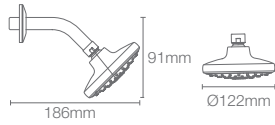

COMPLEMENTARY™

K-16356IN-A-CP

Single-function round 97mm showerhead with shower arm in polished chrome