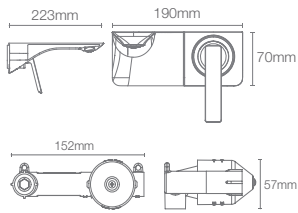

MODERNLIFE EDGE™ | K-29199IN-4ND-RGD

Single-control wall mount basin faucet trim+valve in rose gold

French Gold
AF
Matte Black
BL