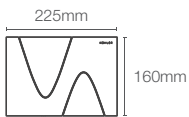

SUMMIT

K-28475IN-M-CP

Faceplate in polished chrome