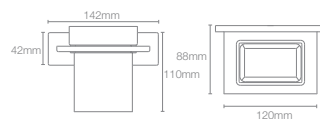

COMPLEMENTARY™ | K-25074IN-CP

Square tumbler holder in polished chrome