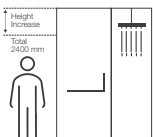

MEMOIRS

K-705085IN-SHP

Height extension 2400mm
1 door 1 panel /1 door 2 panels
Height: 400mm, Glass thickness: 10mm

CP

- Size of shower enclosure in finishes may be limited as per site conditions.
- Glass thickness may change from 8mm->10mm after site measurements.