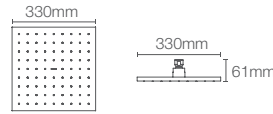

Must order: Ceiling mount shower arm K-16347IN-CP / K-11623IN-CP/ Square ceiling arm K-20137IN-CP