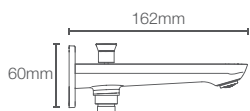

Recessed bath and shower AT235 trim in polished chrome

Must order: Trim only, for use with valve K-882IN-CP

FORETRI™ | K-27490IN-CP

Bath spout without diverter in polished chrome

FORETRI™ | K-27493IN-CP

Bath spout with diverter in polished chrome