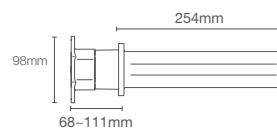

STATEMENT™ | K-26326T-CP

Ceiling mount multifunction shower arm in polished chrome