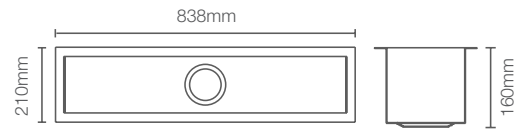

COMING SOON

BRINX_R | K-3674IN-NA

Top-mount single-bowl bar sink