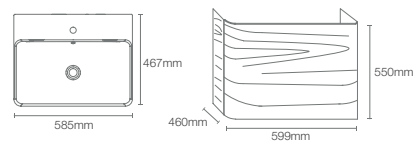

VANITY	K-31601IN-E64
VANITY TOP	K-2749T-1-0

Vanity 900mm in walnut finish

Dimensions: 892 x 517 x 550

VANITY	K-31602IN-E64
VANITY TOP	K-2660IN-1-0

Vanity 600mm in walnut finish

Dimensions: 599 x 460 x 550

Colours by Kohler® | ModernLife Edge™ vessel in peacock & Avid™ faucet in rose gold _____