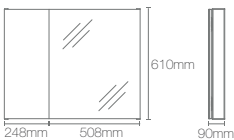

Mirror cabinet

Dimensions: 90mm x 762mm x 1016mm

MAXSTOW™ | K-81148-DA1

Mirror cabinet

Dimensions: 90mm x 508mm x 1016mm

MAXSTOW™ | K-81146-DA1

Mirror cabinet

Dimensions: 90mm x 762mm x 610mm