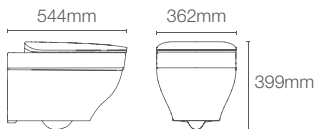

TRACE™

K-20217IN-S-DGS

Rimless wall hung toilet with Quiet-Close™ slim seat cover in indigo

TRACE™

K-38785IN-0 with PureWash™ bidet attachment

NEW

K-20217IN-S-0 with Quiet-Close™ slim seat

Rimless wall hung toilet with cover in white