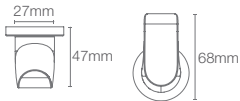

Robe hook in polished chrome

AID™ | K-97502T-CP