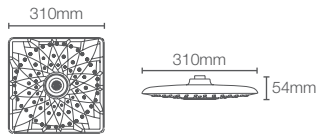

Must order: Wall/ceiling mount square shower arm in polished chrome (K-16347IN-CP K-15399T-B-BV, K-22447IN-BL, K-16346IN-CP, K-22446IN-BL)