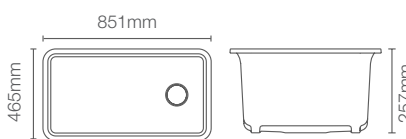

851mm undermount single-bowl kitchen sink in matte black

Drain hole: 98 mm