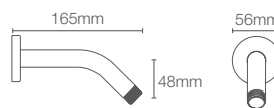

STATEMENT™ | K-26318IN-CP

Wall mount showerhead arm

- French Gold AF
- Rose Gold RGD
- Brushed Bronze BV
- Matte Black BL