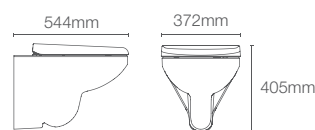

Wall hung toilet with cover in white

P-trap 225mm

Must order: Plastic outlet connector (K-1046327-S)

NEW

REACH ECO | K-30438IN-0

Wall hung toilet with Quiet-Close™ seat cover in white

P-trap 225mm

Must order: Plastic outlet connector (K-1046327-S)