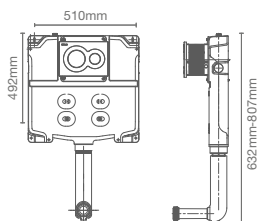

INSTAFIT | K-20085IN-M-NP

Slim in wall tank 3/6 | half frame
(87 mm thickness)

INSTAFIT+ | K-20084IN-M-NP

Slim in wall tank 3/6 | full frame
(87 mm thickness)

FLUSH VALVE

SoftPress™ pneumatic flush valve (K-31538IN-NA) with SoftPress™ pneumatic faceplate in polished chrome (K-24555IN-P-CP)