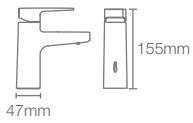

HONE

K-22534IN-4ND-CP

Single-control basin faucet without drain in polished chrome

French Gold
AF

Finishes available only in faucet without drain