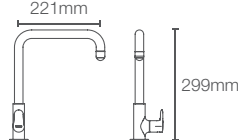

Deck-mount cold only kitchen faucet in polished chrome

ALEO+™ | K-20587IN-4-CP