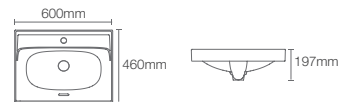

NEW

SVEDA | K-31347IN-0

Vessel with steam generator in white

Depth: 134mm

Must order: K-30685IN-CP Bottle trap assembly

NEW

BRINK | K-30506IN-1-0

Rectangle vessel with faucet hole in white