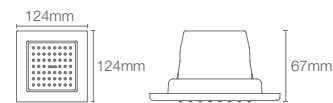

STATEMENT™ | K-26299IN-CP

Round deep massage body spray