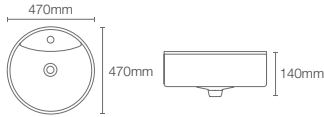

Depth: 116mm

Must order: K-75823IN-CP and K-20746IN-0 bottle trap 350mm and grid drain