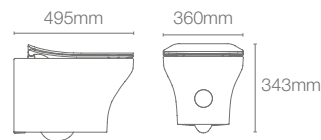

Wall hung toilet with cover in white

P-trap 215mm

Must order: Plastic outlet connector (K-1046327-S)

NEW

SPACITY

K-28922IN-S-0

Wall hung toilet with Quiet-Close™ slim seat cover in white

Must order: Plastic outlet connector (K-1046327-S)