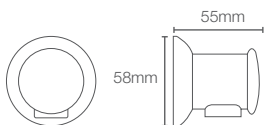

French Gold
AF

Brushed
Bronze BV

Rose Gold
RGD