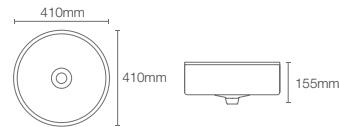

Depth: 108mm