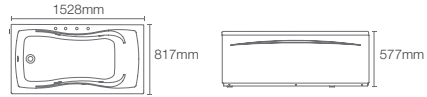

1.5 m Integrated Acrylic Whirlpool

ALEUTIAN™ | K-99026T-0

1.7 m Integrated Acrylic Whirlpool

HOURGLASS™ | K-20627IN-K-0

Integrated acrylic whirlpool

Includes pillow, drain and two side apron

EMERALD™ | K-18777IN-K-0