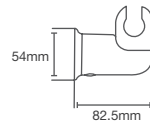

Brushed
Bronze BV