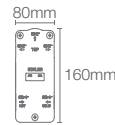

AQUA TURBO 360 | K-99924IN-CP

Hi-flow valve in polished chrome

AQUA TURBO 235 | K-882IN-CP

Single-control recessed bath and shower valve (with faceplate diverter) in polished chrome

TOOBI CLICK

GREAT SHOWERING AT
THE PUSH OF A BUTTON