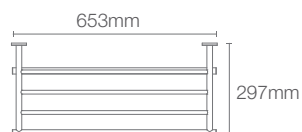

STILLNESS

STILLNESS | K-14397T-RGD

Hotelier towel shelf in rose gold

STILLNESS | K-14451T-RGD

609mm towel bar in rose gold

STILLNESS | K-14456T-RGD

Towel ring in rose gold

STILLNESS | K-14458T-RGD