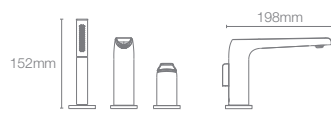

COMPOSED™ | K-73081T-4-CP

Deck mount bathtub filler in polished chrome