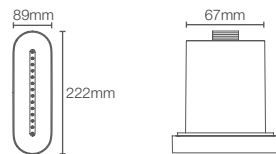

STATEMENT™ | K-26300IN-CP

Oblong vichy body spray

Square 54-nozzle body spray with soothing spray in polished chrome