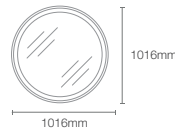

Dimensions: 1000mm x 650mm

REVE™ | K-23268IN-NA

1000mm mirror

Dimensions: 1000mm x 650mm

VITALITY™ | K-22932IN-NA

1016mm inset circle light mirror

Dimensions: 43mm x 1016mm x 1016mm

VITALITY™ | K-22929IN-NA