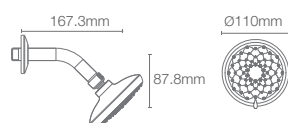

Multi-function organic 110mm showerhead without shower arm in polished chrome

Must order: Wall mount shower arm K-99054IN-CP

RAIN DUET™ | K-75924IN-CP

Multi-function round 122mm showerhead without shower arm in polished chrome