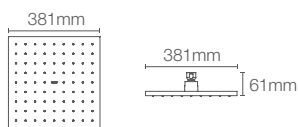

Must order: Ceiling mount shower arm K-16347IN-CP/
K-11623IN-CP/ Square ceiling arm K-20137IN-CP