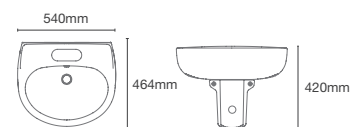

Depth: 152mm

* Please contact our technical representative for information on 'Must order' list for all the above SKUs.