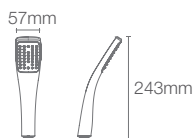

Must order: Handshower bracket in polished chrome (K-9040IN-CP)