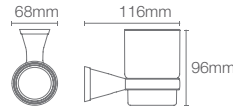

Tumbler holder in polished chrome

French Gold
AF