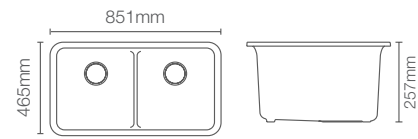

851mm undermount double-bowl kitchen sink in matte taupe

Drain hole: 98 mm