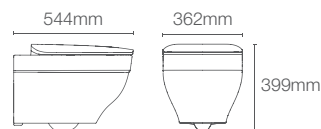

NEW

VIVE

K-38786IN-0 with PureWash™ bidet attachment

K-26998IN-0 with Quiet-Close™ slim seat

Rimless wall hung toilet with cover in white

P-trap 205mm

Must order: Plastic outlet connector (K-1046327-S)

NEW

TRACE™

K-20217IN-S-7

Rimless wall hung toilet with Quiet-Close™ slim seat cover in black

NEW

TRACE™

K-20217IN-S-DGS

Rimless wall hung toilet with Quiet-Close™ slim seat cover in indigo

TRACE™

K-38785IN-0 with PureWash™ bidet attachment

NEW

K-20217IN-S-0 with Quiet-Close™ slim seat

Rimless wall hung toilet with cover in white

NEW

BRAZN

K-38782IN-0 with PureWash™ bidet attachment

K-26994IN-0 with Quiet-Close™ seat

Wall hung toilet with cover in white

P-trap 220mm

Must order: Plastic outlet connector (K-1046327-S)

REPLAY™

K-6098IN-S-K4

Wall hung toilet with Quiet-Close™ seat cover in cashmere

P-trap 215mm

Must order: Plastic outlet connector (K-1046327-S)

* Please contact our technical representative for information on 'Must order' list for all the above SKUs.