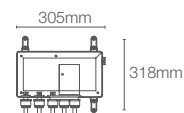

DTV+™ | K-682IN-K-NA

6-Port digital thermostatic valve

DTV+™ | K-557IN-K-NA

3-port digital thermostatic valve

DTV+™ | K-97172-NA

7.62 meter data cable

ANTHEM™

Anthem™ recessed bath and shower trim