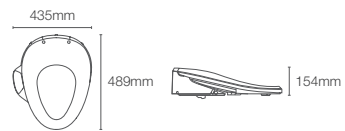

Compatible toilets

Order with K-31539IN-SS-0 Veil® wall hung toilet bowl only

Do not use full frame and half frame inwall tank with C3 Electronic bidet

PURECLEAN™ CLEANSING SEAT

When it comes to comfort and hygiene, Kohler's PureClean™ is matchless. Besides being ergonomically designed, PureClean™ has a retractable wand, front and rear wash, water pressure control, a non-corrosive body and a single easy-to-use lever to control all functions.