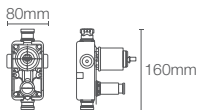

AQUA TURBO 360 | K-99924IN-CP

Hi-flow valve in polished chrome

AQUA TURBO 235 | K-882IN-CP

Single-control recessed bath and shower valve (with faceplate diverter) in polished chrome

TOOBI CLICK

GREAT SHOWERING AT
THE PUSH OF A BUTTON