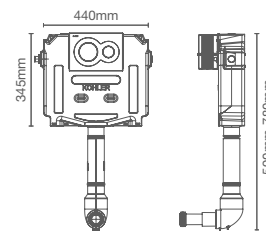

Must order: Drain Connector Assy OW (K-1355356)