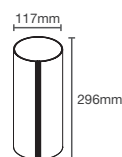

JULY™ | K-20747IN-8-CP

Soft press auto closing cold only faucet in polished chrome

BARDON™ | K-5486T-2-0P

Touchless hand dryer in white

BARDON™ | K-5487T-B-CP

Touchless soap dispenser in polished chrome

KOHLER® INDIA FAUCET, SANITARYWARE AND BATHING PRODUCTS LIMITED WARRANTY