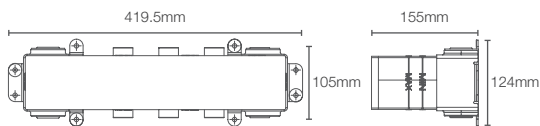

4 outlet thermostatic valve

Must order: Valve only, for use with trim K-26348IN-9