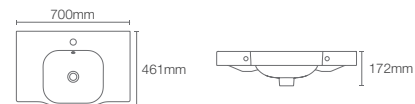

FOREFRONT™ | K-2749T-1-0

Vanity top with single faucet hole in white

Depth: 145mm

Must order: bottle trap 350mm (K-75823IN-CP)

TRACE | K-30375IN-0

Integrated top and basin in white

Depth: 121mm

Must order: bottle trap 350mm (K-75823IN-CP)