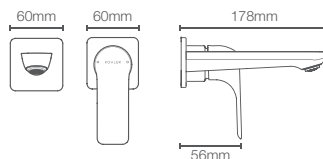

FORE LINE_™ | K-27482IN-4ND-CP

Single-control wall mount basin faucet trim in polished chrome

Must order: Trim only, for use with valve K-25150IN-NA

FORE LINE_™ | K-27488IN-4ND-CP

Cold-only wall mount basin faucet trim in polished chrome