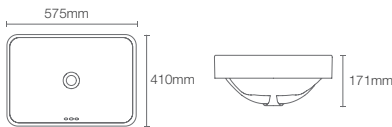

Depth: 124mm

Must order: Bottle trap 350mm (K-75823IN-CP)