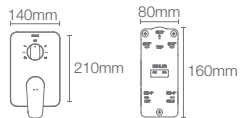

Brushed Bronze BV

ALEO+™ | K-22787IN-4-RGD

Recessed bath and shower AT235 trim+valve in rose gold

Brushed Bronze BV

ALEO™ | K-22789IN-4-RGD

Recessed bath and shower AT360 trim+valve in rose gold

Brushed Bronze BV