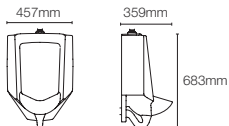

BARDON™

K-4991-ER-0

Urinal with rear inlet in white 0.5L with Accuflush