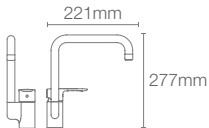

Deck-mount single-control kitchen faucet in polished chrome

JULY™ | K-20585IN-4-CP