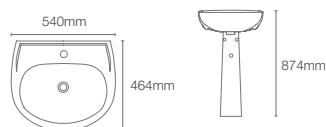

FOLIO™ | K-2017IN-1-0

Full pedestal round wall mount basin with single faucet hole in white

Depth:152mm

BRIVE PLUS™ | K-8700IN-1-0

Full pedestal wall mount basin with single faucet hole in white

Depth:152mm