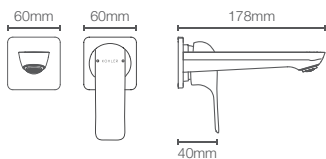

Must order: Trim only, for use with valve K-25150IN-NA