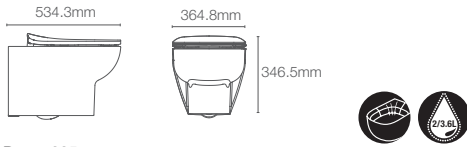

Wall hung toilet with cover in white

P-trap 225mm

Must order: Plastic outlet connector (K-1046327-S)

NEW

REACH ECO | K-30438IN-0

Wall hung toilet with Quiet-Close™ seat cover in white

P-trap 225mm

Must order: Plastic outlet connector (K-1046327-S)