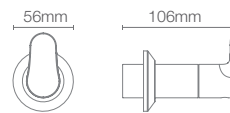

In-line stop valve trim (both G13mm and G19mm) in polished chrome

COMPLEMENTARY™