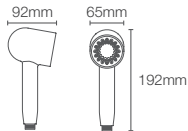

Multi-function organic 117mm handshower with hose in polished chrome

Must order: Handshower bracket in polished chrome (K-9040IN-CP)

STATEMENT™ | K-26286IN-G-CP

Single-function Iconic 1.75gpm/6.6Lpm handshower in polished chrome