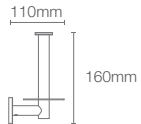

Tissue holder in rose gold

STILLNESS | K-14461T-RGD