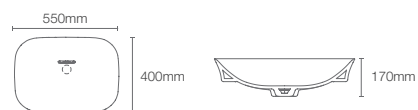

Depth: 90mm

Must order: K-75823IN-CP and K-32485IN-NA drain and bottle trap 350mm

* Please contact our technical representative for information on 'Must order' list for all the above SKUs.