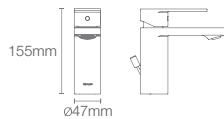

PARALLEL™ | K-23483IN-4-CP

Tall pillar tap in polished chrome