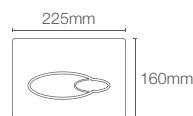

DROPLET

K-4177IN-M-CP

Faceplate in polished chrome