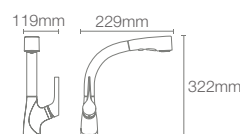

* Stainless Steel finish available upon order with a lead time.