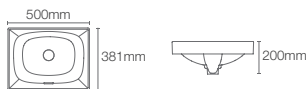

Brazn vessel basin without faucet hole in white (K-21060IN-0)

BRINK

K-26269T-0

NEW

Rectangle vessel without faucet hole in white

FOREFRONT™

K-75375IN-0

Vessel basin without faucet hole in white