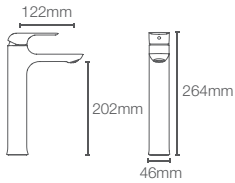

Must order: Trim only, for use with valve K-25149IN-NA

FORELINE™ | K-27480IN-4ND-CP

Single-control tall basin faucet without drain in polished chrome

FORELINE™ | K-27478IN-4ND-CP

Single-control basin faucet without drain in polished chrome