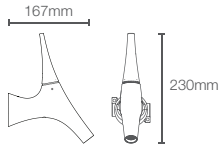

*Valve included