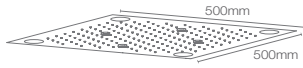

Rectangle 600mm x 800mm multifunction rainpanel in polished chrome

Features: • Katalyst™ Air Rain Shower • Kinetic Spray
• Laminar flow • Ambient hydro-powered light

LOURE™ | K-97167IN-CP

Square 500mm x 500mm multifunction rainpanel in polished chrome