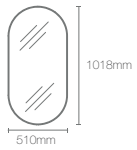

Use code
K-26051IN-BLL

Matte Black
BL

Dimensions: 35mm x 510mm x 1018mm