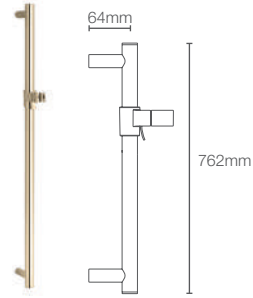

SMOOTH HOSE | K-11628IN-BL

Anti-twist smooth shower hose in black

Complementary... slide bar (without soap dish) in matte black (K-25350IN-BL)

COMPLEMENTARY™ | K-25350IN-BL

Slide bar (without soap dish) in matte black