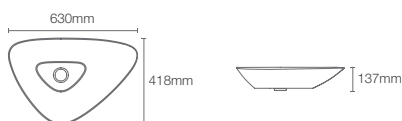

Depth: 129mm

Must order: K-75823IN-CP