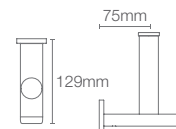

Tissue holder in polished chrome

AID™ | K-97503T-CP