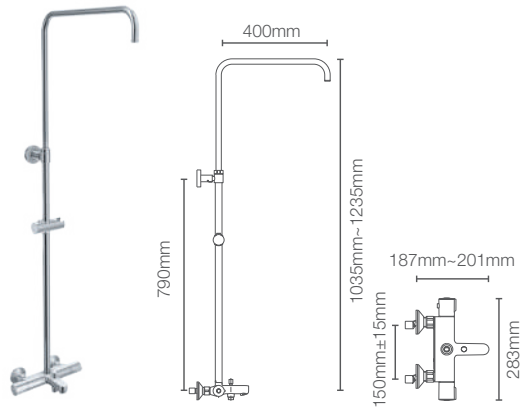

SHOWER COLUMNS

JULY™

K-99741IN-C9-CP

Thermostatic 3-way shower column in polished chrome