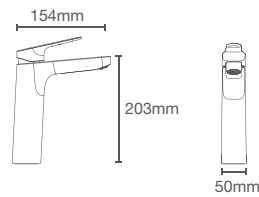

French Gold
AF