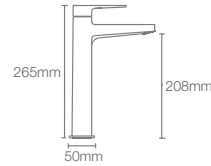

HONE

K-22539IN-4-CP

Tall pillar tap in polished chrome

French Gold
AF

HONE

K-22538IN-4-CP

Pillar tap in polished chrome

French Gold
AF