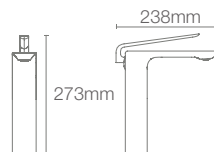

* Please contact our technical representative for information on 'Must order' list for all the above SKUs.