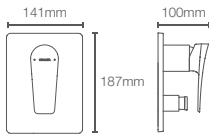

Must order: Trim only, for use with valve K-8821N-CP