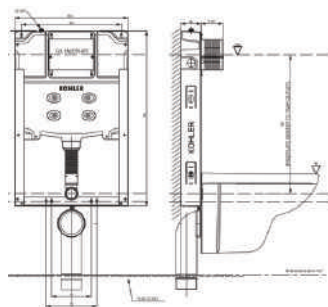

Slim in wall tank 3/6 | half frame
(87 mm thickness)

INSTAFIT+ | K-20084IN-M-NP