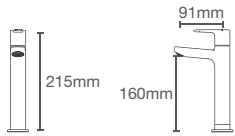

ACCLIV | K-33101IN-4-CP

Pillar tap in polished chrome

French Gold
AF

Must order: Trim only, for use with valve K-25150IN-NA

ACCLIV | K-33102IN-4-CP

Tall pillar tap in polished chrome

French Gold
AF

ACCLIV | K-33103IN-4ND-CP