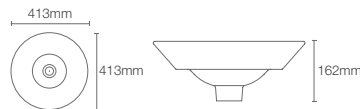

CONICAL BELL™ | K-2200IN-7

Vessel basin without faucet hole in black

Depth: 111mm

Must order: K-75823IN-CP bottle trap 350mm