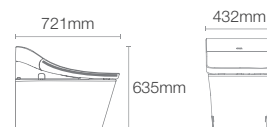

One-piece intelligent toilet with Quiet-Close™ seat cover in white