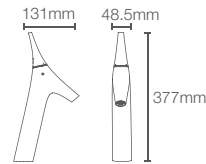

VIVE | K-23966IN-4ND-CP

Single-control basin faucet without drain in polished chrome