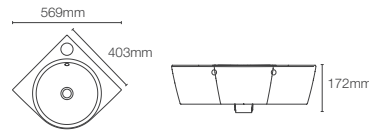

SPAN

K-25317IN-0

Square wall mount (big) basin with single faucet hole in white

Depth: 121mm

Must order: K-75823IN-CP and K-20746IN-0 drain and bottle trap 350mm/ Pedestal K-2019IN-0

SPAN

K-31461IN-0

Wall mount basin with single faucet hole in white