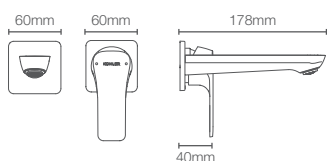

Must order: Trim only, for use with valve K-25150IN-NA