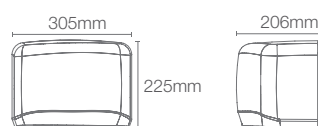

Touchless hand dryer in white

BARDON™ | K-5487T-B-CP