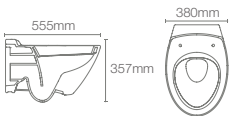

Wall hung bowl with PureClean™ oval bidet seat in white

P-trap 245mm

Must order: Plastic outlet connector (K-1046327-S)

REACHECO | K-30439IN-S-0

Wall hung toilet with PureClean™ seat in white

P-trap 205mm

Compatible with: C3-150 (K-8297T-0); C3-230 (K-4108T-0)