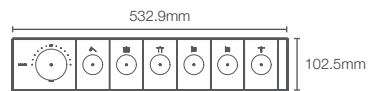

Must order: Trim only, for use with valve K-26344IN-NA