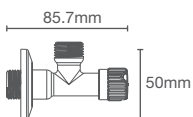

Small angle valve with G13mm connection in polished chrome

ALEO^{TM} | K-20075IN-4-CP