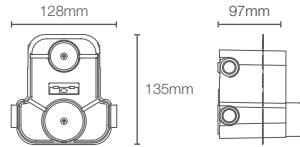

AUTOSENSE 235+ VALVE

AUTOSENSE 235+

K-20740IN-A-NA

2 outlet thermostatic valve

Must order: Valve only, for use with trim, round trim
 K-20741IN-9FP/Square trim K-20742IN-9FP/Universal trim
 K-24431IN-9FP-CP/ Universal trim ModernLife Edge™ trim
 K-25761IN-9FP-CP