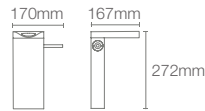

BEITOU™ | K-99856IN-4-CP

Single-control basin faucet without drain in polished chrome