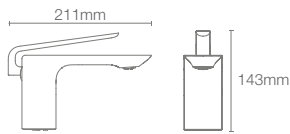

MODERNLIFE EDGE™ | K-25761IN-9FP-CP

Recessed bath and shower Autosense235+ trim with diverter in polished chrome