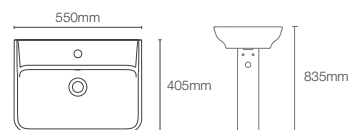

Depth: 180mm

SPAN | K-24559IN-0

Full pedestal square (big) wall mount basin with single faucet hole in white

Depth:121mm

Must order: K-75823IN-CP and K-20746IN-0 drain and bottle trap 350mm/ Pedestal K-11340IN-0