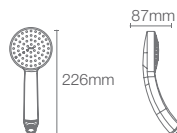

Must order: Handshower bracket in polished chrome (K-9040IN-CP), Flexible hose (K-12067IN-CP/K-831727-U-CP)

* Please contact our technical representative for information on 'Must order' list for all the above SKUs.