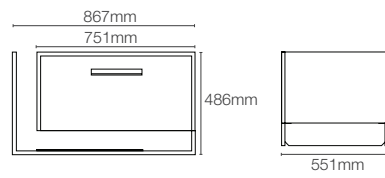

FOREWARD™

K-28741IN-RWP

NEW

Vanity 867mm