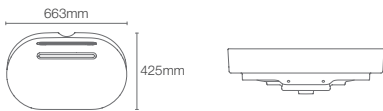

NEW

Vessel with steam generator in white

Depth: 134mm

Must order: K-30685IN-CP Bottle trap assembly