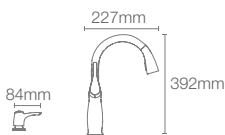

Pull-down deck-mount single-control kitchen faucet in polished chrome

MALLECO™ | K-77748IN-4-CP