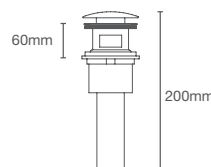

Clicker drain with overflow in polished chrome