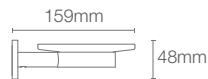

Soap dish in rose gold

STILLNESS | K-14463T-RGD