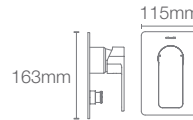

Must order: Trim only, for use with valve K-882IN-CP

* RGD, BV available as Combo