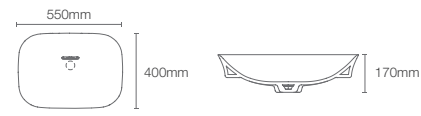

VIVE™ GEO | K-28784IN-DGS

Vessel basin without faucet hole in indigo