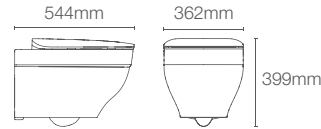

K-26998IN-0 with Quiet-Close™ slim seat

Rimless wall hung toilet with cover in white

P-trap 205mm

Must order: Plastic outlet connector (K-1046327-S)

NEW

TRACE™

K-20217IN-S-7

Rimless wall hung toilet with Quiet-Close™ slim seat cover in black