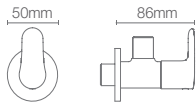

Angle valve G13mm in french gold (2 in 1 pack)

PARALLEL | K-23515IN-4-CP