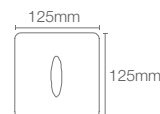

* Please contact our technical representative for information on 'Must Order' list for all the above SKUs.