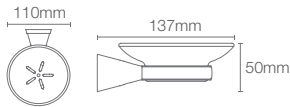

Soap dish in polished chrome

French Gold
AF