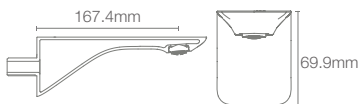

MODERNLIFE EDGE™ | K-25764IN-CP

Bath spout with diverter in polished chrome