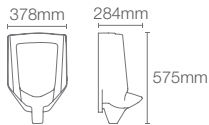

Must order: Urinal sensor

SPAN SQUARE | K-26474IN-ER-0

Urinal with rear inlet in white

Must order: Urinal sensor

SPAN ROUND | K-26475IN-ER-0

Urinal with rear inlet in white

Must order: Urinal sensor

SENSORS