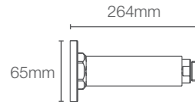

COMPLEMENTARY™ | K-15399T-B-BV

Ceiling mount shower arm in brushed bronze