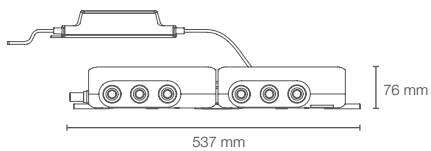

Simple installation requires only hot and cold inlets.

Anthem™ 2-6 outlet digital control in matte black (K-28214-BL)

ANTHEM™ DIGITAL

ANTHEM™ | K-28212IN-NA

6 outlet digital thermostatic valve

Must order: Valve only, for use with trim K-26347IN-9