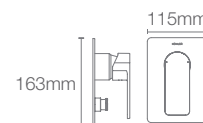

Must order: Trim only, for use with valve K-882IN-CP

* RGD, BV available as Combo

* Please contact our technical representative for information on 'Must order' list for all the above SKUs.