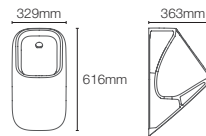

Must order: Urinal sensor

SPAN SQUARE | K-26474IN-ER-0

Urinal with rear inlet in white

Must order: Urinal sensor

SPAN ROUND | K-26475IN-ER-0

Urinal with rear inlet in white

Must order: Urinal sensor

SENSORS