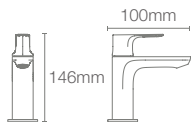

Single-control basin faucet without drain in polished chrome

ALEO+™ | K-20071IN-4-CP

Tall pillar tap in polished chrome

ALEO+™ | K-72326IN-4-CP

Pillar tap in polished chrome

ALEO+™ | K-72328IN-4FP-CP

Recessed bath and shower AT235 trim in polished chrome