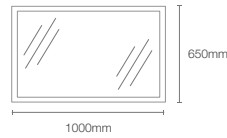

800mm mirror

Dimensions: 800mm x 800mm

NEW

VIVE | K-31389IN-NA

705mm mirror

Dimensions: 30mm x 705mm x 705mm

ESCALE™ | K-23264IN-NA

1000mm mirror