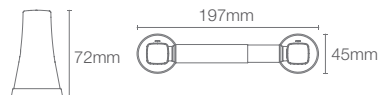

Tissue holder in polished chrome

French Gold
AF