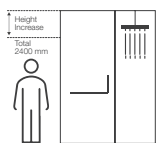

SINGULIER

K-708071IN-CP

Height extension 2400mm
1 door 1 panel / 1 door 2 panels
Height: 400mm, Glass thickness: 10mm