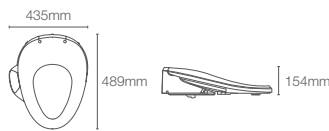

PUREWASH™ | K-28362IN-0

Electronic E910 bidet seat cover in white

Compatible toilets

K-31539IN-SS-0, Veil® wall hung rimless bowl

C3-230 | K-4108IN-0

Electronic seat cover in white with cleansing functionality and remote