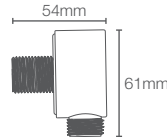

COMPLEMENTARY™ | K-16381IN-CP

Supply elbow in polished chrome