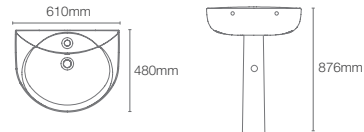

Depth:152mm