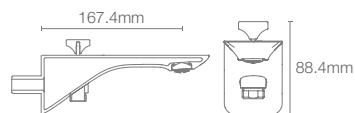

* Please contact our technical representative for information on 'Must order' list for all the above SKUs.