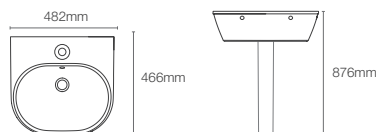

SPAN | K-24562IN-0

Full pedestal square (small) wall mount basin with single faucet hole in white

Depth:152mm

SPAN | K-24561IN-0

Full pedestal round wall mount basin with single faucet hole in white

Depth:152mm