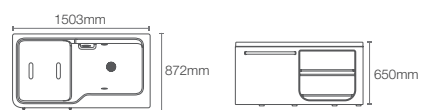

1.5 m Integrated Acrylic Whirlpool

ALEUTIAN™ | K-99026T-0

1.7 m Integrated Acrylic Whirlpool

HOURGLASS™ | K-20627IN-K-0

Integrated acrylic whirlpool

Includes pillow, drain and two side apron

EMERALD™ | K-18777IN-K-0