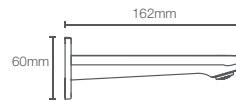

Recessed bath and shower AT235 trim in polished chrome

Must order: Trim only, for use with valve K-8821N-CP

FORE ARC™ | K-274921N-CP

Bath spout without diverter in polished chrome

FORE ARC™ | K-274941N-CP