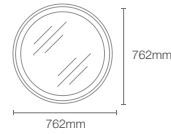

VITALITY™ | K-22928IN-NA

Column rectangular light mirror

Dimensions: 43mm x 762mm x 1016mm

FOREFRONT™ | K-23265IN-NA

600mm mirror

Dimensions: 600mm x 650mm

VITALITY™ | K-22931IN-NA

762mm inset circle light mirror