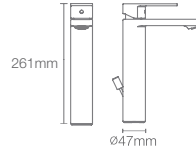

PARALLEL™ | K-23472IN-4ND-CP

Single-control basin faucet without drain in polished chrome