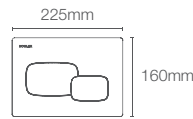

K-20189IN-P-CP

In-wall tank pneumatic faceplate in polished chrome

PEBBLE

K-5413IN-P-CP
Pneumatic

K-5413IN-M-CP
Mechanical

Faceplate in polished chrome

SUMMIT

K-28475IN-M-CP