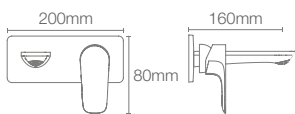

ALEO™

A carefully considered, flat-surfaced handle creates contemporary lines and offers complete control.

ALEO™ | K-5683IN-4ND-CP

Single-control wall mount basin faucet trim in polished chrome

Brushed
Bronze BV
Rose Gold
RGD