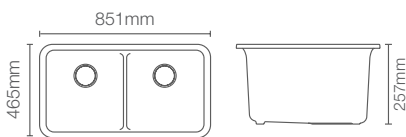

851mm undermount double-bowl kitchen sink in matte graphite

Drain hole: 98 mm