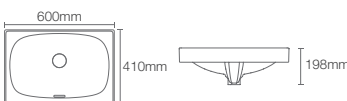

NEW

Rectangle vessel without faucet hole in white