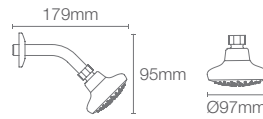

French Gold
AF

* Please contact our technical representative for information on 'Must order' list for all the above SKUs.