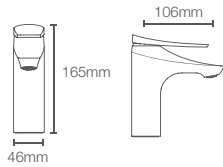

FORE ARC™ | K-274861N-4-CP

Pillar tap in polished chrome