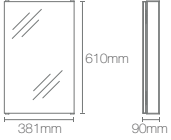

Dimensions: 90mm x 381mm x 610mm