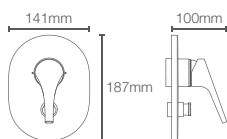

Must order: Trim only, for use with valve K-882IN-CP
*RGD available as combo