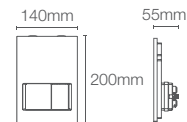

French Gold
AF

SOFT PRESS™

K-31538IN-NA

Pneumatic flush valve

SOFT PRESS™

K-24555IN-P-CP

Pneumatic faceplate in polished chrome