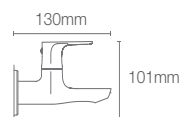

2-way bib tap in polished chrome