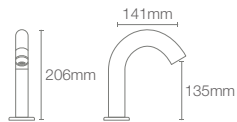

Touchless cold only basin faucet in polished chrome

JULY™ | K-20747IN-8-CP