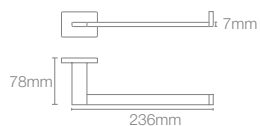

COMPLEMENTARY™ | K-25066IN-CP

Towel shelf in polished chrome

COMPLEMENTARY™ | K-25065IN-CP

Square 610mm single towel bar in polished chrome

COMPLEMENTARY™ | K-25067IN-CP

Square towel ring in polished chrome