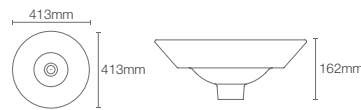

Must order: K-75823IN-CP and K-20746IN-0 bottle trap 350mm and grid drain

CONICAL BELL™ | K-2200IN-0

Vessel basin without faucet hole in white

Depth: 111mm

Must order: K-75823IN-CP bottle trap 350mm

SPAN | K-25316IN-0