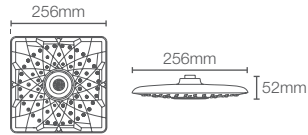

Must order: Wall/ceiling mount square shower arm in polished chrome (K-16347IN-CP K-15399T-B-BV, K-22447IN-BL, K-16346IN-CP, K-22446IN-BL)