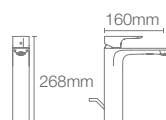

Brushed
Bronze BV
Rose Gold
RGD

Finishes available only in faucet without drain