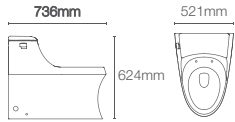

S trap 220 mm, part no. K-1331800 can be ordered separately