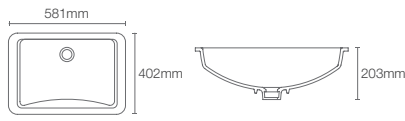

Depth:155mm