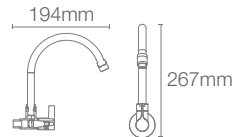

Wall-mount cold-only kitchen faucet in polished chrome

KUMIN™ | K-99482IN-4-CP