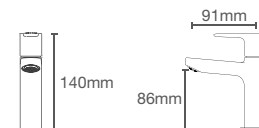

French Gold
AF

Must order: Trim only, for use with valve K-25150IN-NA