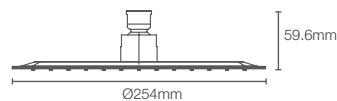

* Please contact our technical representative for information on 'Must order' list for all the above SKUs.