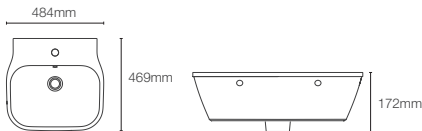

SPAN

K-31460IN-0

Square wall mount (small) basin with single faucet hole in white

Depth: 121mm