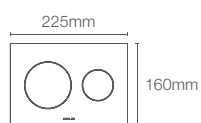

Pneumatic IWT faceplate in black with anti-finger print buttons in brushed nickel

Brushed
Bronze BV