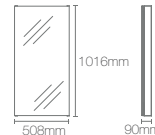

Mirror cabinet

Dimensions: 90mm x 762mm x 1016mm

MAXSTOW™ | K-81148-DA1

Mirror cabinet

Dimensions: 90mm x 508mm x 1016mm

MAXSTOW™ | K-81146-DA1

Mirror cabinet

Dimensions: 90mm x 762mm x 610mm