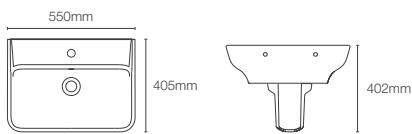

Depth: 180mm