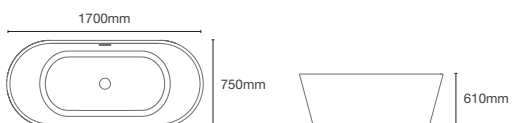

EVOK 2.0

K-25165T-0

2.0 Seamless 1.7m oval freestanding bath in white