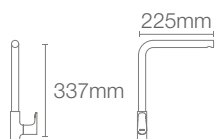

Deck-mount cold-only kitchen faucet in polished chrome

CUFF™ | K-37313IN-4-CP