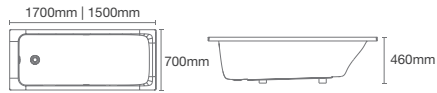

Must order: Bath drain in polished chrome K-17295T-CP