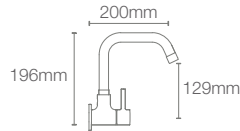

Wall-mount cold-only kitchen faucet in polished chrome

JULY™ | K-20588IN-4-CP