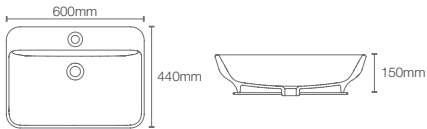

TRACE | K-75376IN-1-0

Vessel basin with single faucet hole in white

Depth: 125mm

Must order: Ceramic drain without overflow (K-24740IN-0)