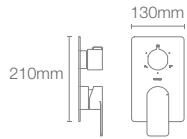

PARALLEL™ | K-23497IN-4-CP

Recessed bath and shower AT360 trim in polished chrome

Must order: Trim only, for use with valve K-99924IN-CP

* RGD available as Combo