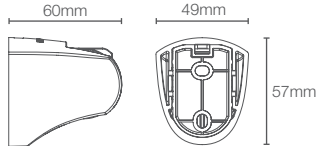

ADDITIONAL COMPONENTS

COMPLEMENTARY™ | K-99035IN-BL

Handshower bracket in matte black

COMPLEMENTARY™ | K-9038IN-CP

Handshower bracket in polished chrome

Brushed
Bronze BV

COMPLEMENTARY™ | K-9040IN-CP

Handshower bracket in polished chrome

K-9040T-ZZ-AF

French Gold
AF

K-9040T-RGD

Rose Gold
RGD

COMPLEMENTARY™ | K-22448IN-BL

Supply elbow in matte black

COMPLEMENTARY™ | K-16381IN-CP

Supply elbow in polished chrome

French Gold
AF

Brushed
Bronze BV

Rose Gold
RGD

COMPLEMENTARY™ | K-12067IN-CP

1.5 meter handshower hose in polished chrome

French Gold
AF

Brushed
Bronze BV

Rose Gold
RGD

SMOOTH HOSE | K-11628IN-BL

Anti-twist smooth shower hose in black