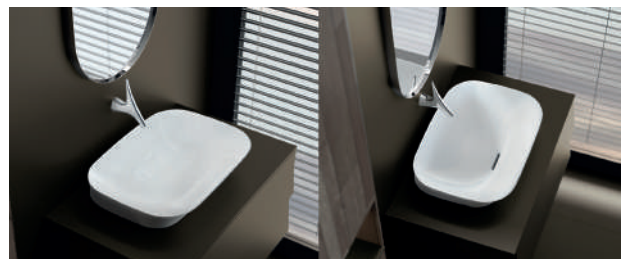

ADDITIONAL FEATURES

UNIQUE HIDDEN DRAIN

Featuring ranges where the drain is designed to be invisible to the users.