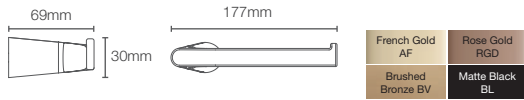

Toilet tissue holder in french gold