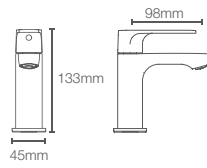

Pillar tap in polished chrome

FORETRI™ | K-27498IN-4FP-CP