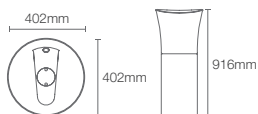

Full pedestal basin without faucet hole in white

Depth: 100mm

Must order: K-7124-A-CP / K-75823IN-CP / K-1286731