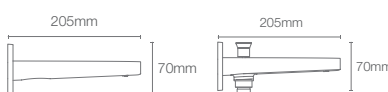

K-22543IN-CP available in CP, AF
K-22544IN-CP, available only in CP