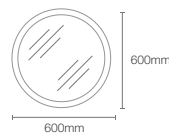

762mm perimeter circle light mirror

Dimensions: 43mm x 762mm x 762mm

VITALITY™ | K-31646IN-NA

600mm perimeter circle light mirror

Dimensions: 30mm x 600mm x 600mm

FOREFRONT™ | K-23266IN-NA

900mm mirror

Dimensions: 900mm x 650mm