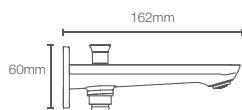

Must order: Trim only, for use with valve K-8821N-CP

* Please contact our technical representative for information on 'Must order' list for all the above SKUs.