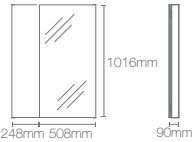

HD LIGHTED MIRROR CABINETS

NEW URBANITY™ K-99932IN-NA

Mirror cabinet

Dimensions: 121mm x 900mm x 815mm

Must order: K-99916IN-NA Urbanity Horizontal open self

NEW VERDERA™ K-78282IN-NA

Mirror cabinet

Dimensions: 133mm x 866mm x 762mm

HD NON LIGHTED MIRROR CABINETS

MAXSTOW™ | K-81144-DA1

Mirror cabinet

Dimensions: 90mm x 381mm x 610mm

MAXSTOW™ | K-81145-DA1

Mirror cabinet

Dimensions: 90mm x 508mm x 610mm

MAXSTOW™ | K-81149-DA1

Mirror cabinet

Dimensions: 90mm x 762mm x 1016mm

MAXSTOW™ | K-81148-DA1

Mirror cabinet

Dimensions: 90mm x 508mm x 1016mm

MAXSTOW™ | K-81146-DA1

Mirror cabinet

Dimensions: 90mm x 762mm x 610mm