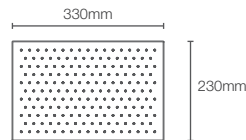

MODERNLIFE™ | K-27731IN-CP

Single flow 330mm x 230mm rainhead in polished chrome

Must order: Wall/ceiling mount square shower arm in polished chrome (K-20138IN-CP/ K-20137IN-CP)