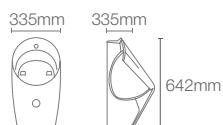

Must order: Urinal sensor