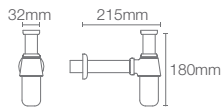

GENERIC | K-75823IN-CP

350mm bottle trap in polished chrome

French Gold AF	Rose Gold RGD
Brushed Bronze BV	Matte Black BL