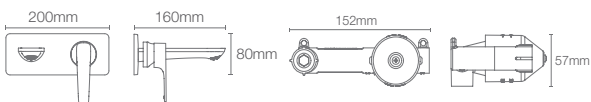

ALEO™ | K-22790IN-4-RGD

Recessed bath and shower AT235 trim+valve in rose gold

Brushed Bronze BV

ALEO+™ | K-21970IN-4ND-RGD

Single-control wall mount basin faucet trim+valve in rose gold

Brushed Bronze BV

ALEO™ | K-21969IN-4ND-RGD