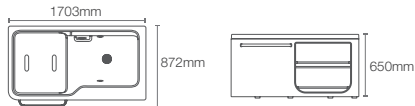

1.5 m Integrated Acrylic Whirlpool

ALEUTIAN™ | K-99026T-0

1.7 m Integrated Acrylic Whirlpool

HOURGLASS™ | K-20627IN-K-0

Integrated acrylic whirlpool

Includes pillow, drain and two side apron

EMERALD™ | K-18777IN-K-0