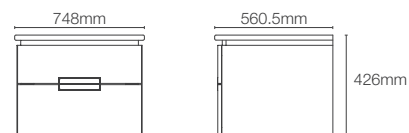

Vanity 750 (MEM) - natural oak