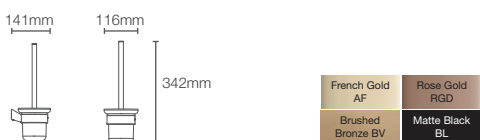

Toilet brush holder