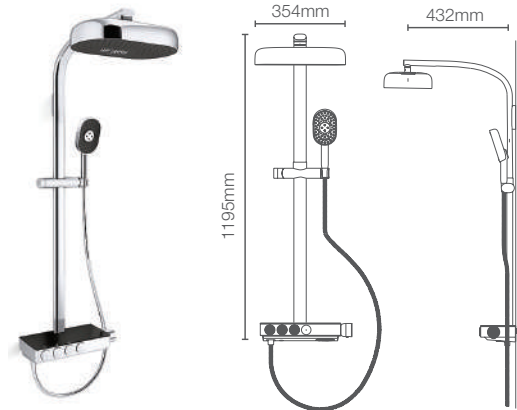

ANTHEM™

K-26334IN-9

Four-way thermostatic valve and bath/shower column with multifunction rainhead and handshower in polished chrome