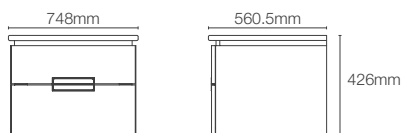

Vanity 750 (PU) - light taupe