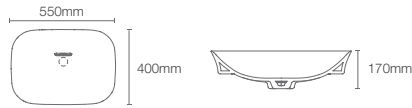

Vive™ Capsule vessel basin without faucet hole in indigo (K-28783IN-DGS)

NEW

VIVE™ GEO

K-28784IN-7

Vessel basin without faucet hole in black

Depth: 90mm

Must order: K-75823IN-CP and K-32485IN-NA drain and bottle trap 350mm