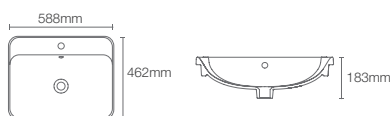

VIVE™ | K-28782IN-0

Integrated top and basin in white

Depth: 88mm

Must order: K-75823IN-CP and K-32485IN-NA drain and bottle trap 350mm

SEMI-RECESSED

FOREFRONT™ | K-11479IN-VC1-0

Rectangular semi-recessed basin with single faucet hole in white