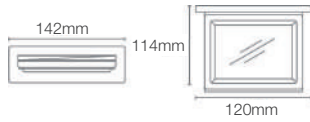

COMPLEMENTARY™ | K-25069IN-CP

Square soap dish glass in polished chrome