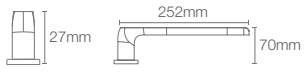

AVID™

AVID™ | K-97497T-CP

Double towel shelf in polished chrome

AVID™ | K-97495T-CP

Towel bar in polished chrome

AID™ | K-97498T-CP

Towel ring in polished chrome

AID™ | K-97500T-CP