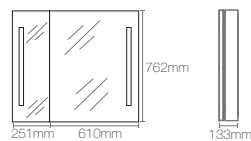

HD LIGHTED MIRROR CABINETS

NEW URBANITY™ K-99932IN-NA

Mirror cabinet

Dimensions: 121mm x 900mm x 815mm

Must order: K-99916IN-NA Urbanity Horizontal open self

NEW VERDERA™ K-78282IN-NA

Mirror cabinet

Dimensions: 133mm x 866mm x 762mm

Mirror cabinet

Dimensions: 90mm x 762mm x 1016mm

MAXSTOW™ | K-81148-DA1

Mirror cabinet

Dimensions: 90mm x 508mm x 1016mm

MAXSTOW™ | K-81146-DA1

Mirror cabinet

Dimensions: 90mm x 762mm x 610mm