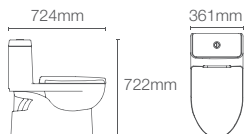

S-trap 305mm, Must order: P-trap K-1036901
Compatible with: C3-150 (K-8297T-0); C3-230 (K-4108T-0)

Cleansing seat compatibility

REACH™ | K-3983IN-S-0

One-piece toilet with Quiet-Close™ seat cover in white