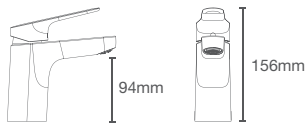

Bath spout in polished chrome

French Gold
AF

Accliv single-control tall basin faucet in french gold (K-33063IN-4ND-AF)

ACCLIV

Timeless design with an active stance.

ACCLIV | K-33059IN-4ND-CP

Single-control basin faucet in polished chrome