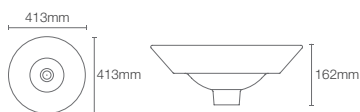

CONICAL BELL™ | K-2200IN-7

Vessel basin without faucet hole in black

Depth: 111mm

Must order: K-75823IN-CP bottle trap 350mm

CONICAL BELL™ | K-2200IN-K4

Vessel basin without faucet hole in cashmere

Depth: 111mm