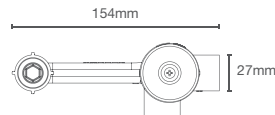

BASIN FAUCET VALVE | K-25150IN-NA

Single-control wall mount basin faucet valve

Must order: Valve only, trim to be ordered separately