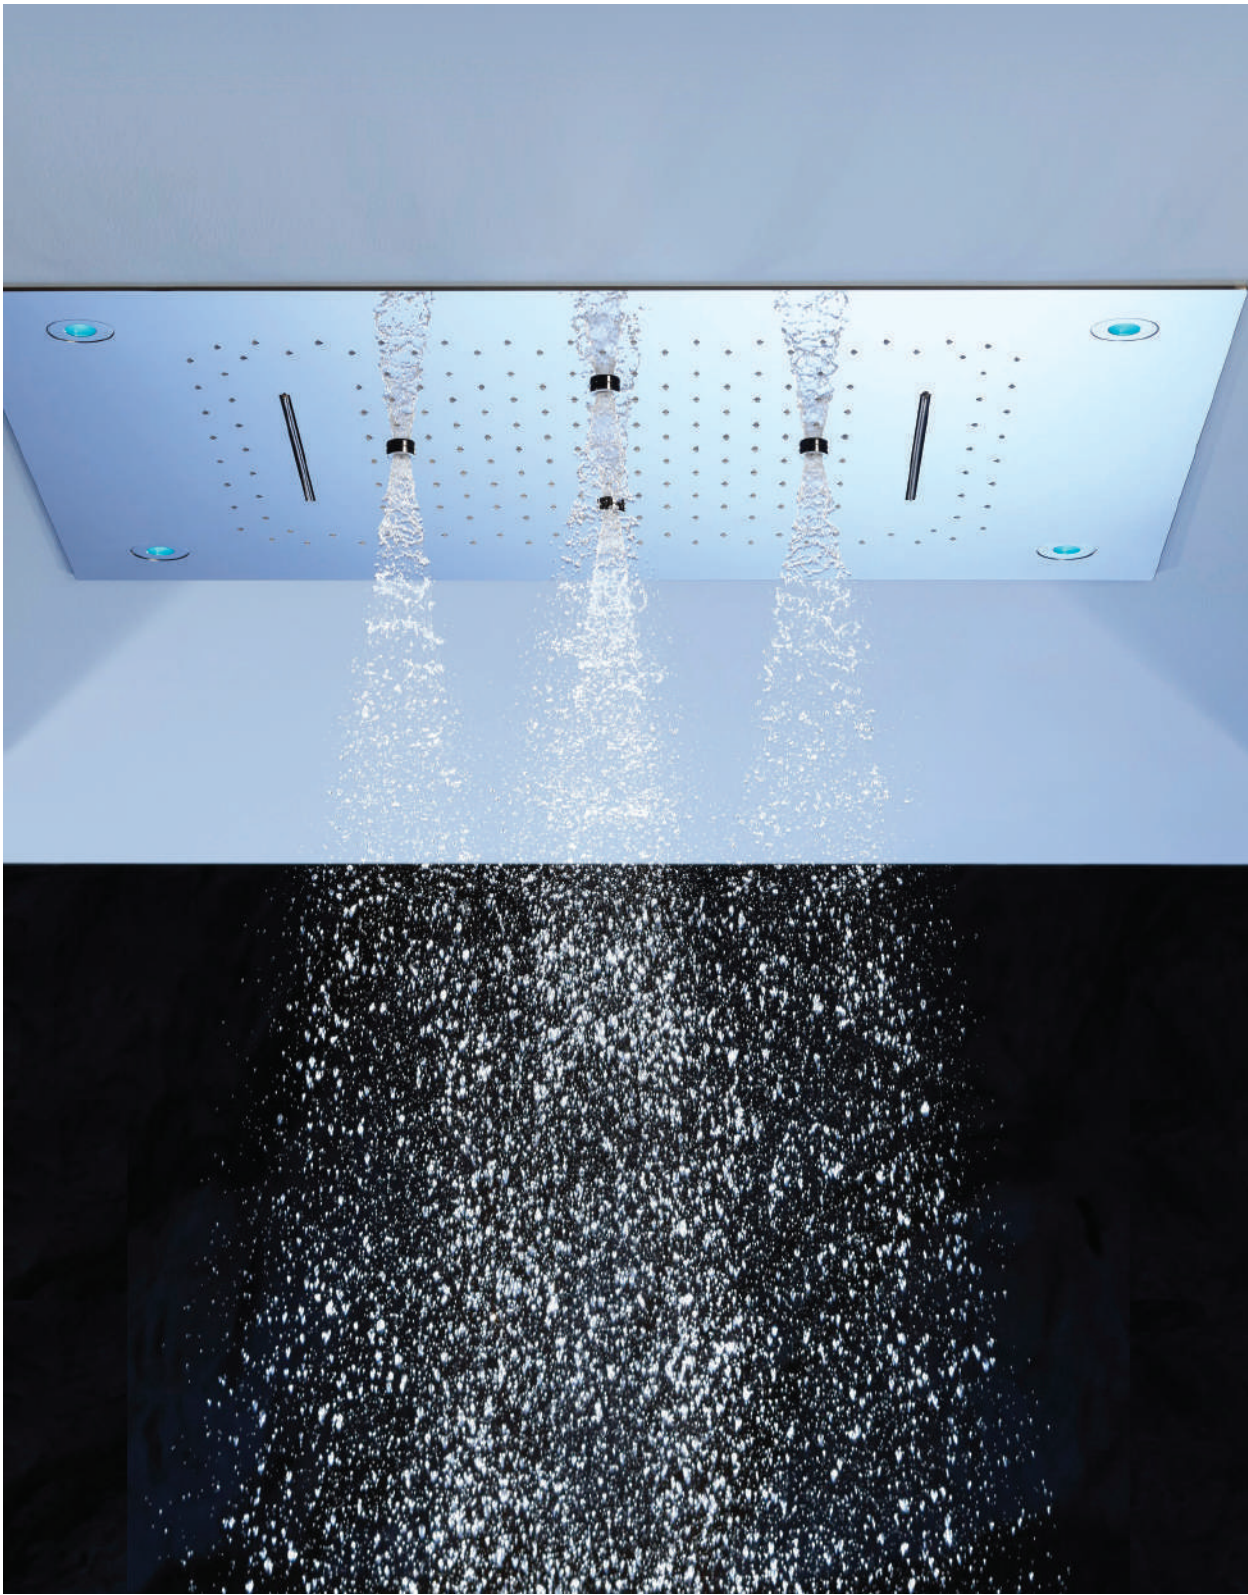

Single-control wall mount basin faucet trim+valve in rose gold

Brushed
Bronze BV

VIVE | K-25323IN-4-RGD

Recessed bath and shower AT235 trim+valve in rose gold

DTV+™ SPA

DTV+™ SPA | COMBO 1

1 | DTV+™
K-99693-P-NA
Digital interface