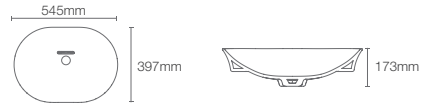

FOREFRONT™ | K-75374IN-1-0

Vessel basin with single faucet hole in white

Depth: 125mm

Must order: K-75823IN-CP and K-20746IN-0 bottle trap 350mm and grid drain

NEW

VIVE™ CAPSULE | K-28783IN-0

Vessel basin without faucet hole in white