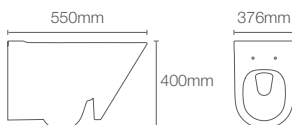

Rimless wall hung toilet with cover in white

NEW

BRAZN

K-38782IN-0 with PureWash™ bidet attachment

K-26994IN-0 with Quiet-Close™ seat

Wall hung toilet with cover in white

P-trap 220mm

Must order: Plastic outlet connector (K-1046327-S)