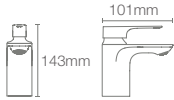

ALEO+™ | K-20071IN-4-CP

Tall pillar tap in polished chrome