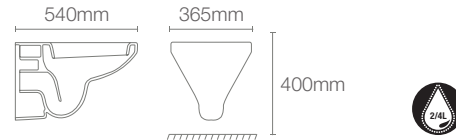

P-trap 225mm

Must order: Plastic outlet connector (K-1046327-S)