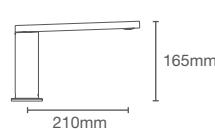

French Gold AF