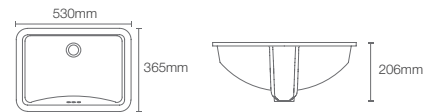

LADENA™ | K-2215IN-2-0

Undercounter basin in white

Depth:155mm

LADENA™ | K-2214IN-0

Small undercounter basin in white

Depth:117mm

VERTICYL™ | K-2883-0

Undercounter basin in white