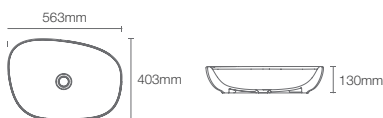

KANKARA_{TM} | K-76601IN-K4

Vessel basin without faucet hole in cashmere

Depth: 130mm

Must order: K-24740IN-0 and K-75823IN-CP drain and bottle trap 350mm

MICA SQUARE | K-90011T-0

Square vessel basin without faucet hole in white