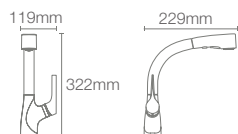

Pull-down deck-mount single-control kitchen faucet in vibrant stainless steel

ELATE® | K-13963T-C4-CP

Pull-down deck-mount single-control kitchen faucet in polished chrome