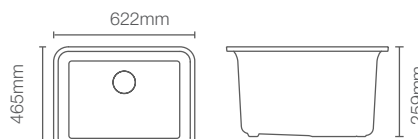

622mm undermount single-bowl kitchen sink in matte black