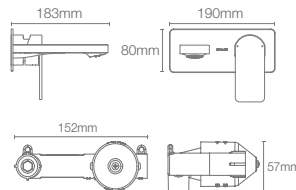

PARALLEL | K-24280IN-4ND-RGD

Single-control wall mount basin faucet trim+valve in rose gold

Brushed
Bronze BV