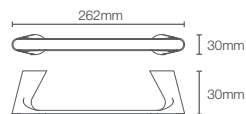

ACCENT

ACCENT | K-25348IN-AF

610mm single towel bar in french gold

ACCENT | K-25347IN-AF

Towel ring in french gold

ACCENT | K-25346IN-AF

Toilet tissue holder in french gold

ACCENT | K-25349IN-AF