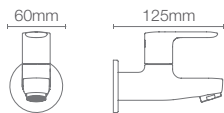

1-way bib tap in polished chrome

JULY™ | K-16087IN-4-CP