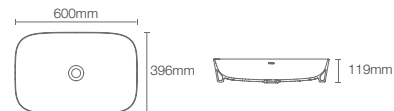

Depth: 113mm

Must order: K-24740IN-0 and K-75823IN-CP drain and bottle trap 350mm