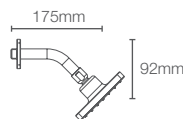

AWAKEN™ | K-72425IN-CP