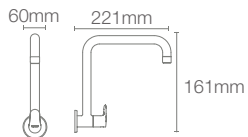

Wall-mount cold-only kitchen faucet in polished chrome

TAUT™ | K-74054IN-4-CP