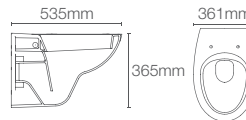

P-trap 210mm

Must order: Plastic outlet connector (K-1046327-S)

*Compatible with K-72757IN-0 PureClean™ bidet seat (oval)