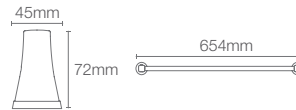

COMPLEMENTARY™ | K-25074IN-CP

Square tumbler holder in polished chrome

COMPLEMENTARY™

COMPLEMENTARY™ | K-17529T-CP

610mm towel shelf in polished chrome

COMPLEMENTARY™ | K-5630IN-CP

610mm towel bar in polished chrome