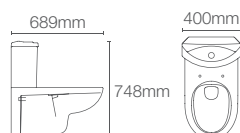

P-trap 216mm

Must order: Plastic outlet connector (K-1046327-S)

Compatible with K-72757IN-0 PureClean™ bidet seat (oval)

* Please contact our technical representative for information on 'Must order' list for all the above SKUs.