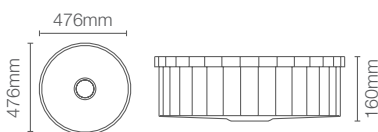

Drain hole: 92 mm