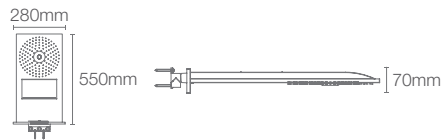

BEITOU™ | K-72830IN-L-CP

Wall mount 550mm x 280mm rainpanel in polished chrome

Features: • Katalyst™ Air Rain Shower • Cascade • Laminar flow • Ambient hydro-powered light