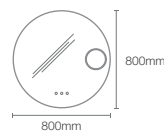

800mm mirror