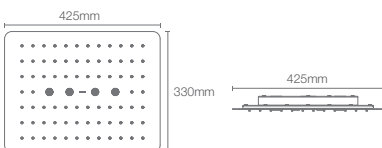

Hexagon 425mm x 330mm rainpanel in polished chrome

Features: • Katalyst™ Air Rain Shower • Superfine Atom Spray

MODERNLIFE EDGE™ | K-29961IN-CP

Rectangle 425mm x 330mm rainpanel in polished chrome

Features: • Katalyst™ Air Rain Shower • Superfine Atom Spray