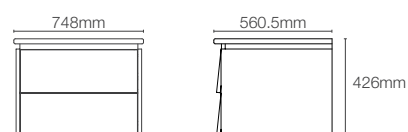

Vanity 750 (MEM) - natural oak