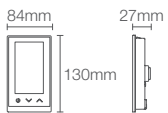

Digital interface

DTV+™ | K-99695IN-A-NA