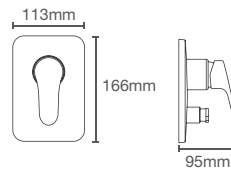

Recessed bath and shower AT235 trim in polished chrome