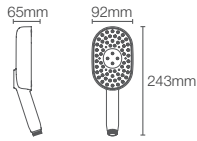

Must order: Handshower bracket in polished chrome (K-9040IN-CP), Flexible hose (K-12067IN-CP)