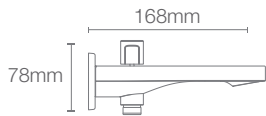

PARALLEL™ | K-23511IN-CP

Bath spout with diverter in polished chrome