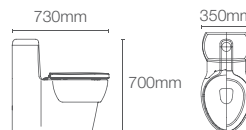

OVE™ | K-17629IN-SM-0

One-piece toilet with Quiet-Close™ seat cover in white

S-trap 305mm, Must order: P-trap K-1036901
Compatible with: C3-150 (K-8297T-0); C3-230 (K-4108T-0)