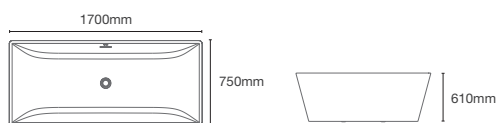

1.7m rectangular freestanding bath in white

EVOK™

K-18347T-0

Oval freestanding bath in white

EVOK 2.0

K-25164T-0

2.0 Seamless 1.7m rectangular freestanding bath in white

EVOK 2.0