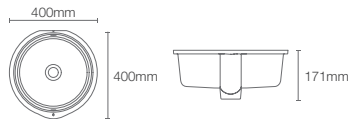

VERTICYL™ | K-2883-0

Undercounter basin in white

Depth:79mm