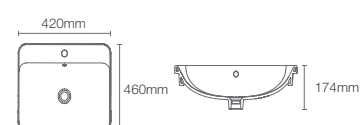

Depth: 125mm

* Please contact our technical representative for information on 'Must order' list for all the above SKUs.