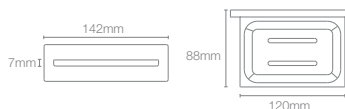

Square soap dish in polished chrome