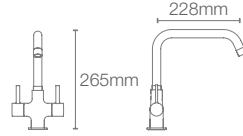

Deck-mount two-handle kitchen faucet in polished chrome

JULY™ | K-5243IN-4-CP