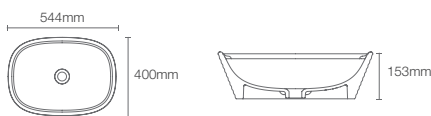

Round vessel basin without faucet hole in white

Depth: 108mm

RIBANA NEO | K-26249IN-0

Refresh without deck in white

Depth: 129.5mm

Must order: Bottle trap (K-75823IN-CP)

NEW

VIVE™ GEO | K-28784IN-DGS