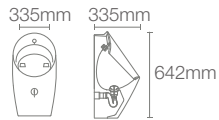

Available in DC; can be converted into AC through AC adaptor