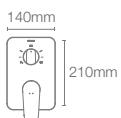

Must order: Trim only, for use with valve K-99924IN-CP

* RGD, BV available as Combo