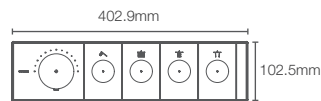

ANTHEM™ TRIMS

ANTHEM™ | K-26350IN-9-CP

Recessed bath and shower 6 outlet trim in polished chrome

Must order: Trim only, for use with valve K-26344IN-NA

ANTHEM™ | K-26348IN-9-CP

Recessed bath and shower 4 outlet trim in polished chrome