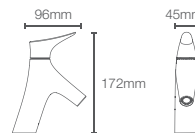

VIVE | K-23971IN-4FP-CP

Recessed bath and shower AT235 trim in polished chrome