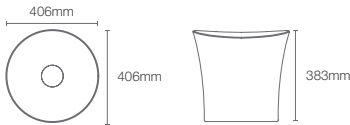

Must order: Clicker drain (K-7124-A-CP)