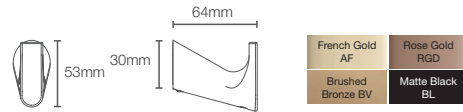

Single robe hook in french gold

ACCENT | K-25429IN-AF