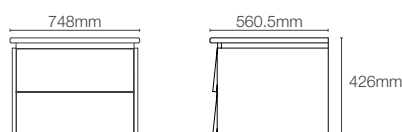

Vanity 750 (PU) - titanium grey