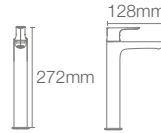

ALEO+™ | K-72326IN-4-CP

Pillar tap in polished chrome