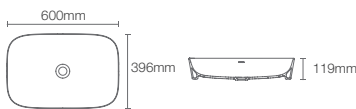

Vessel basin without faucet hole in peacock

Depth: 113mm

Must order: K-24740IN-0 and K-75823IN-CP drain and bottle trap 350mm

NEW

MODERNLIFE EDGE[™] | K-21226IN-HG1

Vessel basin without faucet hole in thunder grey