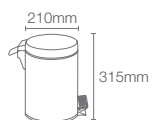

6L step can in stainless steel

CRUZ™ | K-10712D-CP