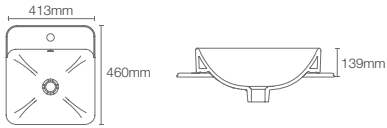

FOREFRONT™ | K-75374IN-1-0

Vessel basin with single faucet hole in white

Depth: 125mm

Must order: K-75823IN-CP and K-20746IN-0 bottle trap 350mm and grid drain