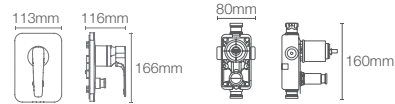

Recessed bath and shower AT235 trim+valve in rose gold

Brushed Bronze BV