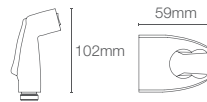

COMPLEMENTARY™ | K-12927IN-CP

Deco health sprays with metal hose and holder in polished chrome

French Gold
AF
Brushed Nickel
BN