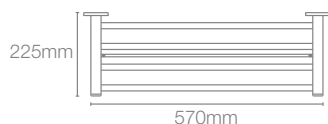

COMPLEMENTARY™ | K-25066IN-CP

Towel shelf in polished chrome

COMPLEMENTARY™ | K-25065IN-CP

Square 610mm single towel bar in polished chrome

COMPLEMENTARY™ | K-25067IN-CP

Square towel ring in polished chrome