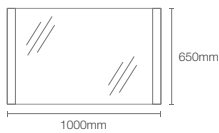

REVE™ | K-23268IN-NA

1000mm mirror