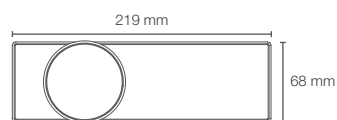

2-6 outlet digital control in matte black