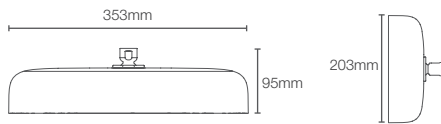

MODERNLIFE EDGE™ | K-9302IN-CL-CP

Square 330mm rainhead in polished chrome

Must order: Ceiling mount shower arm K-16347IN-CP / K-11623IN-CP/ Square ceiling arm K-20137IN-CP

STATEMENT™ | K-26294IN-CP

353mm single function oblong rainhead in polished chrome