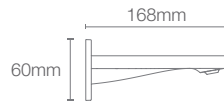

PARALLEL™ | K-23497IN-4-CP

Recessed bath and shower AT360 trim in polished chrome

Must order: Trim only, for use with valve K-99924IN-CP

* RGD available as Combo

PARALLEL™ | K-23512IN-CP

Bath spout without diverter in polished chrome