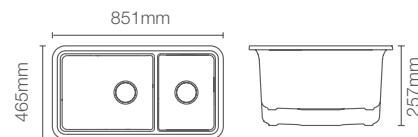

851mm undermount double-bowl kitchen sink in matte black

Drain hole: 98 mm