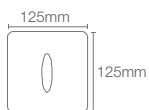

PATIO™ | K-24199IN-C01-CP

Urinal sensor DC with flushing adjustable in polished chrome