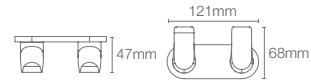

Double robe hook in polished chrome

AID™ | K-97499T-CP