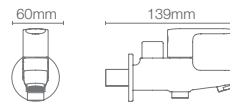

2-way bib tap in polished chrome

JULY™ | K-16093IN-4-CP