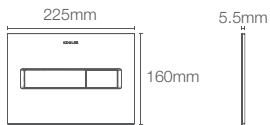

GRAPH

K-20189IN-P-CP

In-wall tank pneumatic faceplate in polished chrome