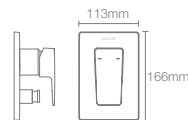

HONE

K-22541IN-4FP-CP

Recessed bath and shower AT235 trim in polished chrome