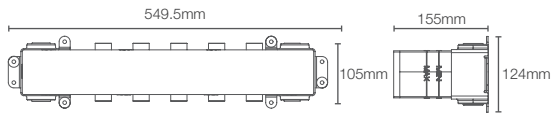

ANTHEM™ | K-28214-BL

2-6 outlet digital control in matte black

Must order: Valve only, for use with trim K-26348IN-9

ANTHEM™ THERMOSTATIC VALVES

ANTHEM™ | K-26344IN-NA

6 outlet thermostatic valve

Must order: Valve only, for use with trim K-26350IN-9