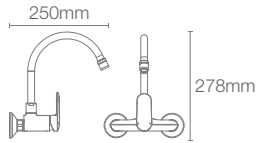

Wall-mount single-control kitchen faucet in polished chrome

CUFF™ | K-37314IN-4-CP