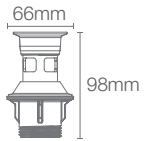

COMPLEMENTARY™ | K-45432IN-CP

Grid drain with overflow hole in polished chrome