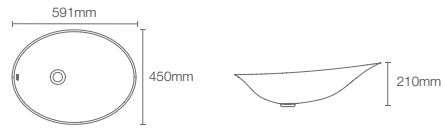

Vessel basin without faucet hole in black

Depth: 178mm

Must order: Ceramic drain, without overflow (K-24740IN-0)