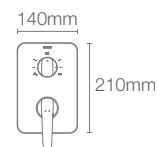

Must order: Trim only, for use with valve K-99924IN-CP

* RGD, BV available as Combo

* Please contact our technical representative for information on 'Must order' list for all the above SKUs.