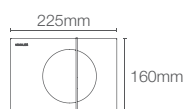

Glossy Black
7
Glossy White
0
Brushed
Bronze BV