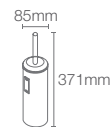

Brush with holder in stainless steel

COMPLEMENTARY™ | K-17531T-ST