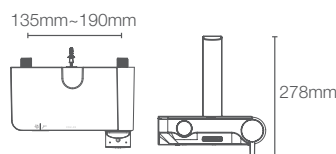

TOOBI CLICK

K-23147IN-4-CP

Wall mount exposed push-button bath and shower in polished chrome

* Please contact our technical representative for information on 'Must Order' list for all the above SKUs.

Loure® rectangle 600mm x 800mm multifunction rainpanel in polished chrome (K-97168IN-CP)