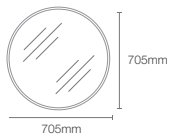

800mm mirror

Dimensions: 800mm x 800mm

NEW

VIVE | K-31389IN-NA

705mm mirror

Dimensions: 30mm x 705mm x 705mm

ESCALE™ | K-23264IN-NA

1000mm mirror

Dimensions: 1000mm x 650mm

REVE™ | K-23268IN-NA

1000mm mirror

Dimensions: 1000mm x 650mm

VITALITY™ | K-22932IN-NA

1016mm inset circle light mirror

Dimensions: 43mm x 1016mm x 1016mm

VITALITY™ | K-22929IN-NA