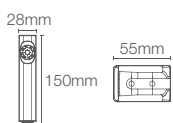

CUFF™
K-98100IN-CP | K-98100IN-0
in polished chrome | in white

Health faucet with metal hose and holder