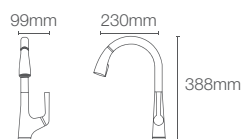

Pull-down deck-mount single-control kitchen faucet in polished chrome

ELATE® | K-13963T-C4-VS