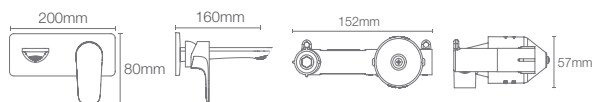

Single-control wall mount basin faucet trim+valve in rose gold