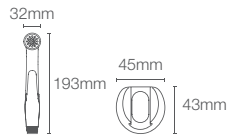

HEALTH FAUCETS

Luxe... health faucet with hose and bracket in polished chrome (K-77364IN-CP)

LUXE | K-77364IN-CP

Health faucet with hose and bracket in polished chrome

COMPLEMENTARY™ | K-12927IN-CP

Deco health sprays with metal hose and holder in polished chrome