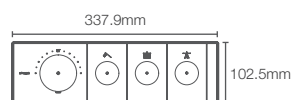

Must order: Trim only, for use with valve K-26341IN-NA

* Please contact our technical representative for information on 'Must order' list for all the above SKUs.