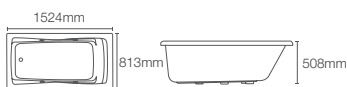

Must order: Bath drain in polished chrome (K-17295T-CP)
Optional: Removable pillow in black (K-1491T-7)

* Please contact our technical representative for information on 'Must Order' list for all the above SKUs.