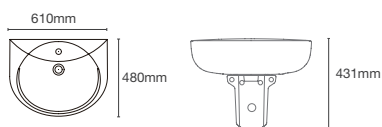

Depth: 133mm

SPAN | K-24560IN-0

Half pedestal round wall mount basin with single faucet hole in white

Depth: 133mm

FOLIO™ | K-11341IN-1-0

Half pedestal round wall mount basin with single faucet hole in white