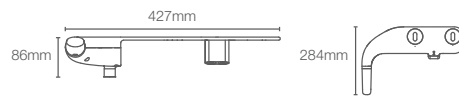

PUREWASH™ | K-22860IN-2-0

Bidet attachment

Compatible toilets*

K-5573IN-2-0 | Reach Eco wall hung bowl with K-22860IN-0 PureWash™ bidet attachment in white

K-38782IN-0 | Brazn wall hung toilet with seat cover and PureWash™ bidet attachment in white