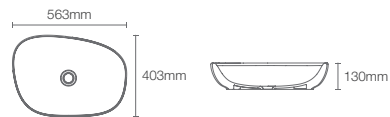

Vessel basin without faucet hole in black

Depth: 130mm

Must order: K-24740IN-0 and K-75823IN-CP drain and bottle trap 350mm