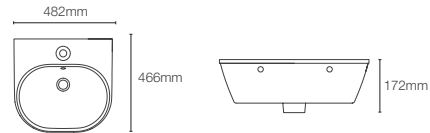

Depth: 121mm

SPAN

K-31460IN-0

Square wall mount (small) basin with single faucet hole in white

Depth: 121mm

SPAN

K-31458IN-0

Round wall mount basin with single faucet hole in white