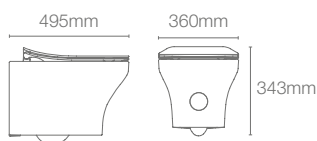

SPACITY

K-28922IN-S-7

Wall hung toilet with Quiet-Close™ slim seat cover in black

Must order: Plastic outlet connector (K-1046327-S)