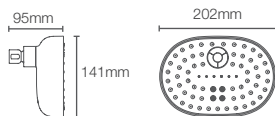

Must order: Wall mount shower arm K-99054IN-CP / K-1061577IN-AF / K-26318IN-AF/BV/RGD/BL