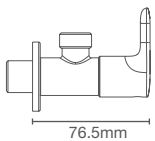

Angle valve G13mm in polished chrome

COMPLEMENTARY^{TM} | K-80158IN-9AV-CP