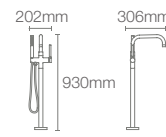

Must Order: Mounting base (K-97905T-NA)