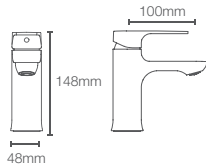

Single-control basin faucet without drain in polished chrome

FORETRI™ | K-27484IN-4-CP