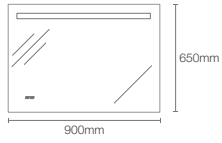

800mm mirror

Dimensions: 800mm x 800mm

NEW

VIVE | K-31389IN-NA

705mm mirror

Dimensions: 30mm x 705mm x 705mm

ESCALE™ | K-23264IN-NA

1000mm mirror

Dimensions: 1000mm x 650mm

REVE™ | K-23268IN-NA

1000mm mirror

Dimensions: 1000mm x 650mm

VITALITY™ | K-22932IN-NA

1016mm inset circle light mirror

Dimensions: 43mm x 1016mm x 1016mm

VITALITY™ | K-22929IN-NA

762mm perimeter circle light mirror

Dimensions: 43mm x 762mm x 762mm

VITALITY™ | K-31646IN-NA

600mm perimeter circle light mirror

Dimensions: 30mm x 600mm x 600mm

FOREFRONT™ | K-23266IN-NA

900mm mirror

Dimensions: 900mm x 650mm