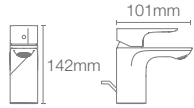

Finishes available only in faucet without drain