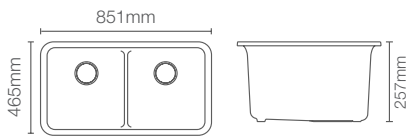

851mm undermount double-bowl kitchen sink in matte black

Drain hole: 98 mm