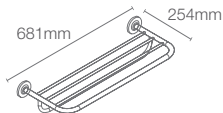

COMPLEMENTARY™ | K-25074IN-CP

Square tumbler holder in polished chrome

COMPLEMENTARY™

COMPLEMENTARY™ | K-17529T-CP

610mm towel shelf in polished chrome

COMPLEMENTARY™ | K-5630IN-CP

610mm towel bar in polished chrome