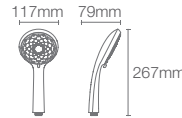

Must order: Handshower bracket in polished chrome (K-9040IN-CP)