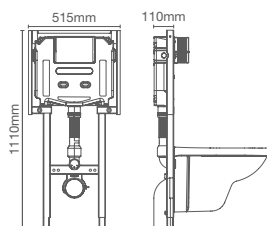

Must order: Drain Connector Assy OW (K-1355356)

Do not use full frame In-Wall Tank with C3 Electronic Bidets