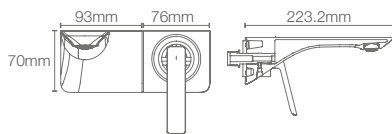

MODERNLIFE EDGE™

An expression of today's modern aesthetic movement, ModernLife Edge™ is a technological marvel.

MODERNLIFE EDGE™ | K-25759IN-4ND-CP

Single-control wall mount basin faucet trim in polished chrome