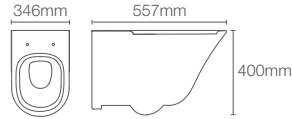

VIVE

K-38786IN-0 with PureWash™ bidet attachment

K-26998IN-0 with Quiet-Close™ slim seat

Rimless wall hung toilet with cover in white

P-trap 205mm

Must order: Plastic outlet connector (K-1046327-S)