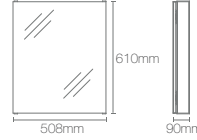

HD LIGHTED MIRROR CABINETS

NEW URBANITY™ K-99932IN-NA

Mirror cabinet

Dimensions: 121mm x 900mm x 815mm

Must order: K-99916IN-NA Urbanity Horizontal open self

NEW VERDERA™ K-78282IN-NA

Mirror cabinet

Dimensions: 133mm x 866mm x 762mm

HD NON LIGHTED MIRROR CABINETS

MAXSTOW™ | K-81144-DA1

Mirror cabinet

Dimensions: 90mm x 381mm x 610mm

MAXSTOW™ | K-81145-DA1

Mirror cabinet

Dimensions: 90mm x 508mm x 610mm

MAXSTOW™ | K-81149-DA1

Mirror cabinet

Dimensions: 90mm x 762mm x 1016mm

MAXSTOW™ | K-81148-DA1

Mirror cabinet

Dimensions: 90mm x 508mm x 1016mm

MAXSTOW™ | K-81146-DA1

Mirror cabinet

Dimensions: 90mm x 762mm x 610mm