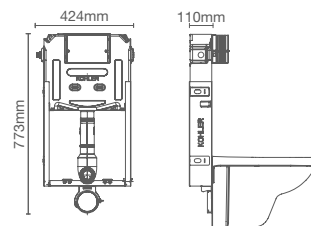

Must order: Drain Connector Assy OW (K-1355356)