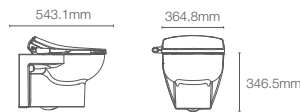

Wall hung bowl with PureClean™ oval bidet seat in white

P-trap 245mm

Must order: Plastic outlet connector (K-1046327-S)

REACHECO | K-30439IN-S-0

Wall hung toilet with PureClean™ seat in white

P-trap 205mm

Compatible with: C3-150 (K-8297T-0); C3-230 (K-4108T-0)