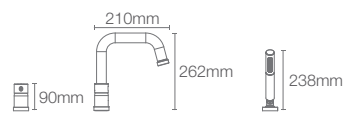

* Please contact our technical representative for information on 'Must Order' list for all the above SKUs.