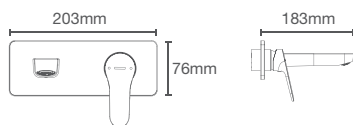

French Gold
AF

ACCLIV | K-33063IN-4ND-CP

Single-control tall basin faucet in polished chrome

French Gold
AF

ACCLIV | K-26791IN-4ND-CP

Single-control wall mount basin faucet trim in polished chrome

French Gold
AF