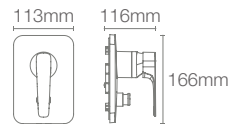

Single-control basin faucet without drain in polished chrome

ALEO+™ | K-20071IN-4-CP

Tall pillar tap in polished chrome

ALEO+™ | K-72326IN-4-CP

Pillar tap in polished chrome

ALEO+™ | K-72328IN-4FP-CP

Recessed bath and shower AT235 trim in polished chrome