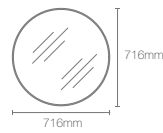

Use code
K-26050IN-BLL

Matte Black
BL

Dimensions: 35mm x 716mm x 716mm