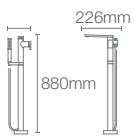

Must Order: Mounting base (K-97904T-NA)