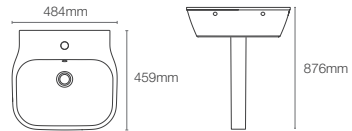

Depth:152mm