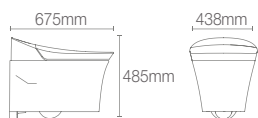

CUSTOMIZATION

Fine-tune the toilet to your preference

- Soft Nightlight
- Energy saving mode
- Option of wall-hung or floor mount configuration

VEIL_® | K-5402IN-ZZ-0

Wall hung intelligent toilet with Quiet-Close™ seat cover in white