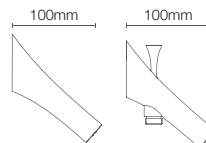

* Please contact our technical representative for information on 'Must order' list for all the above SKUs.