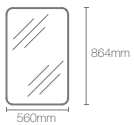

800mm mirror

Dimensions: 800mm x 800mm

NEW

VIVE | K-31389IN-NA

705mm mirror

Dimensions: 30mm x 705mm x 705mm

ESCALE™ | K-23264IN-NA

1000mm mirror

Circular mirror

Use code
K-26050IN-BLL

Matte Black
BL

Dimensions: 35mm x 716mm x 716mm

ESSENTIAL™ | K-26052IN-BGL

Rectangular mirror

Use code
K-26052IN-BLL

Matte Black
BL