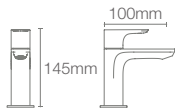

ALEO™ | K-72290IN-4FP-CP