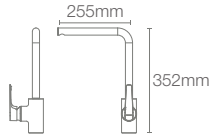

Deck-mount single-control kitchen faucet in polished chrome

CUFF™ | K-37316IN-4-CP