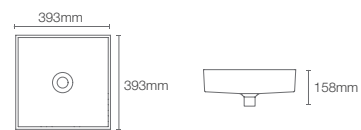

KANKARA_{TM} | K-76601IN-K4

Vessel basin without faucet hole in cashmere

Depth: 130mm

Must order: K-24740IN-0 and K-75823IN-CP drain and bottle trap 350mm

MICA SQUARE | K-90011T-0

Square vessel basin without faucet hole in white