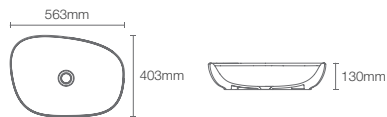

VEIL_R | K-77171IN-7

Vessel basin without faucet hole in black

Depth: 178mm

Must order: Ceramic drain, without overflow (K-24740IN-0)

NEW

KANKARA_{TM} | K-76601IN-DGS

Vessel basin without faucet hole in indigo