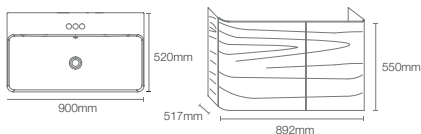

Vanity 900mm in walnut finish

Dimensions: 892 x 517 x 550