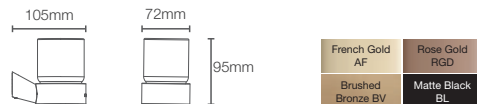

Tumbler holder in french gold

ACCENT | K-25430IN-AF