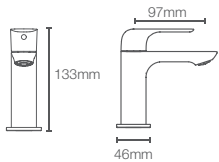

FORELINE™ | K-27499IN-4FP-CP

Recessed bath and shower AT235 trim in polished chrome