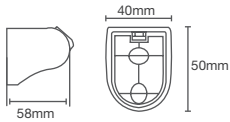

ADDITIONAL COMPONENTS

COMPLEMENTARY™ | K-99035IN-BL

Handshower bracket in matte black

COMPLEMENTARY™ | K-9038IN-CP

Handshower bracket in polished chrome

Brushed
Bronze BV

COMPLEMENTARY™ | K-9040IN-CP

Handshower bracket in polished chrome