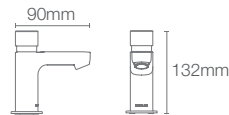

Soft press auto closing cold only faucet in polished chrome

BARDON™ | K-5486T-2-0P