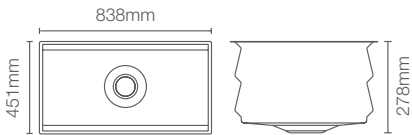

COMING SOON

PROLIFIC™

K-5540IN-NA

838mm undermount single-bowl workstation kitchen sink