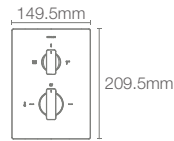

Trim only, for use with valve K-20740IN-A-NA