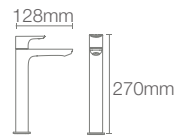

Tall pillar tap in polished chrome

ALEO™ | K-72288IN-4-CP

Pillar tap in polished chrome

ALEO™ | K-72290IN-4FP-CP

Recessed bath and shower AT235 trim in polished chrome

Must order: Trim only, for use with valve K-882IN-CP
*RGD, BV available as combo