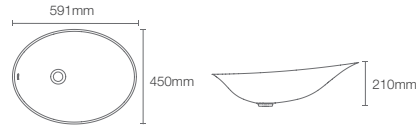

VEIL_(R) | K-77171IN-0

Vessel basin without faucet hole in white

Depth: 178mm

Must order: Ceramic drain, without overflow (K-24740IN-0)