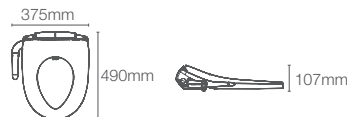

PURECLEAN™ SQUARE | K-8196IN-0

Manual cleansing seat

Compatible toilets*

K-99992IN-0 Replay™ square wall hung toilet
K-28778IN-0 Span square wall hung toilet

PURECLEAN™ OVAL | K-72757IN-0

Manual cleansing seat