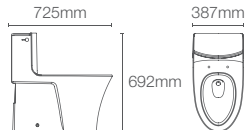

VEIL™ | K-1381T-S-0

One-piece toilet with Quiet-Close™ seat cover in white

S trap 220 mm, part no. K-1331800 can be ordered separately
Compatible with: C3-150 (K-8297T-0); C3-230 (K-4108T-0)