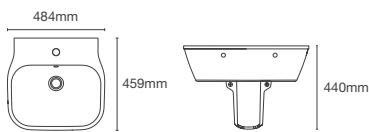

Half pedestal square (small) wall mount basin with single faucet hole in white

Depth: 133mm