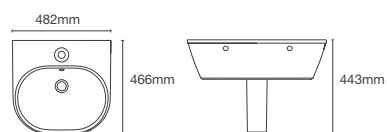

Depth: 133mm