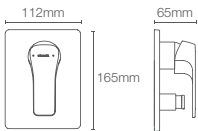

Recessed bath and shower AT235 trim in polished chrome

Must order: Trim only, for use with valve K-882IN-CP

FORETRI™ | K-27490IN-CP

Bath spout without diverter in polished chrome

FORETRI™ | K-27493IN-CP

Bath spout with diverter in polished chrome