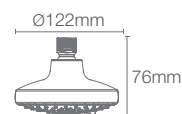

Multi-function organic 110mm showerhead without shower arm in polished chrome

Must order: Wall mount shower arm K-99054IN-CP

RAIN DUET™ | K-75924IN-CP

Multi-function round 122mm showerhead without shower arm in polished chrome