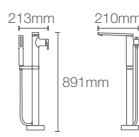

Must Order: Mounting base (K-97905T-NA)

French Gold AF