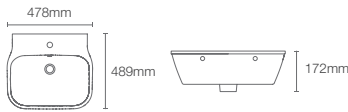

SPAN

K-25317IN-0

Square wall mount (big) basin with single faucet hole in white

Depth: 121mm

Must order: K-75823IN-CP and K-20746IN-0 drain and bottle trap 350mm/ Pedestal K-2019IN-0

SPAN

K-31461IN-0

Wall mount basin with single faucet hole in white