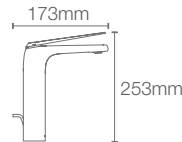

AVID™ | K-97345IN-4-CP

Single-control basin faucet with drain in polished chrome