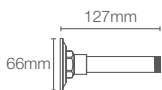

RAINFOREST™ | K-11623IN-CP

127mm ceiling mount shower arm in polished chrome