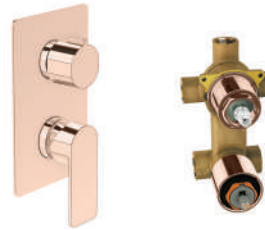

MODERNLIFE EDGE™ | K-29199IN-4ND-RGD

Single-control wall mount basin faucet trim+valve in rose gold

French Gold
AF
Matte Black
BL

PARALLEL | K-32020IN-4-RGD

Recessed bath and shower AT360 trim+valve in rose gold

PARALLEL | K-32019IN-4-RGD

Recessed bath and shower AT235 trim+valve in rose gold

Brushed
Bronze BV

PARALLEL | K-24280IN-4ND-RGD

Single-control wall mount basin faucet trim+valve in rose gold

Brushed
Bronze BV

VIVE | K-25323IN-4-RGD

Recessed bath and shower AT235 trim+valve in rose gold