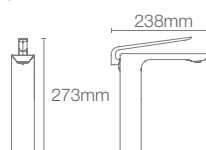

Single-control tall basin faucet without drain in polished chrome