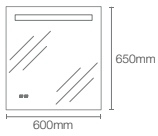

800mm mirror

Dimensions: 800mm x 800mm

NEW

VIVE | K-31389IN-NA

705mm mirror

Dimensions: 30mm x 705mm x 705mm

ESCALE™ | K-23264IN-NA

1000mm mirror

Dimensions: 1000mm x 650mm

REVE™ | K-23268IN-NA

1000mm mirror

Dimensions: 1000mm x 650mm

VITALITY™ | K-22932IN-NA

1016mm inset circle light mirror

Dimensions: 43mm x 1016mm x 1016mm

VITALITY™ | K-22929IN-NA

VITALITY™ | K-22928IN-NA

Column rectangular light mirror

Dimensions: 43mm x 762mm x 1016mm

FOREFRONT™ | K-23265IN-NA

600mm mirror

Dimensions: 600mm x 650mm

VITALITY™ | K-22931IN-NA

762mm inset circle light mirror