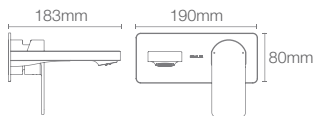

Must order: Trim only, for use with valve K-5679IN-CP

* RGD, BV available as Combo