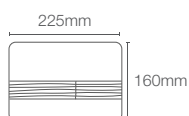

RIVIERA

K-28476IN-M-CP

Faceplate in polished chrome