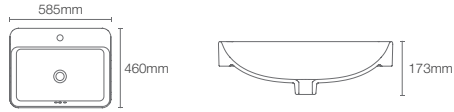

Depth: 152mm

Must order: Bottle trap 350mm (K-75823IN-CP)