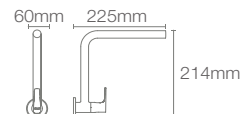

Wall-mount cold-only kitchen faucet in polished chrome