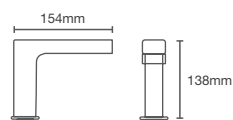

ELOSIS | K-18078IN-ND-CP

Touchless cold only basin faucet in polished chrome

OBLO | K-8399IN-CP

Touchless cold only tall basin faucet in polished chrome

STRAYT™ | K-72866IN-ND-CP

Touchless cold only basin faucet in polished chrome