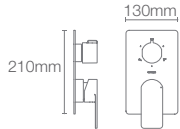

Must order: Trim only, for use with valve K-99924IN-CP

* RGD available as Combo