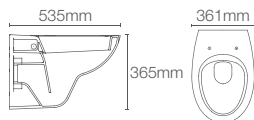

P-trap 210mm

Must order: Plastic outlet connector (K-1046327-S)

*Compatible with K-72757IN-0 PureClean™ bidet seat (oval)