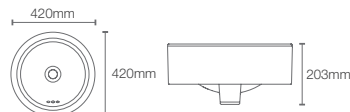

CHALICE™ ROUND | K-14800X-0

Vessel basin without faucet hole in white