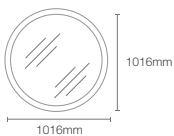

1016mm perimeter circle light mirror