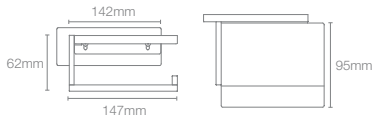

COMPLEMENTARY™ | K-25071IN-CP

Square tissue holder with cover in polished chrome