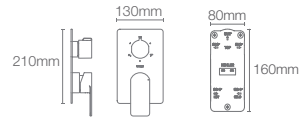

PARALLEL | K-32020IN-4-RGD

Recessed bath and shower AT360 trim+valve in rose gold