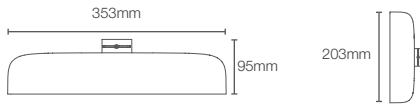

Must order: Statement™ wall mount shower arm: K-26324IN-CP
Features: • Katalyst™ Air Rain Shower + Ribbon Spray