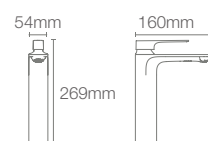

* Please contact our technical representative for information on 'Must order' list for all the above SKUs.