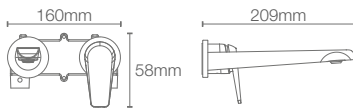

Valve included