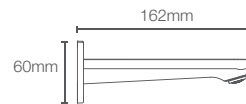

Recessed bath and shower AT235 trim in polished chrome

Must order: Trim only, for use with valve K-882IN-CP

FORETRI™ | K-27490IN-CP

Bath spout without diverter in polished chrome

FORETRI™ | K-27493IN-CP

Bath spout with diverter in polished chrome