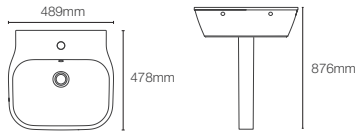

Depth: 180mm

SPAN | K-24559IN-0

Full pedestal square (big) wall mount basin with single faucet hole in white

Depth:121mm

Must order: K-75823IN-CP and K-20746IN-0 drain and bottle trap 350mm/ Pedestal K-11340IN-0