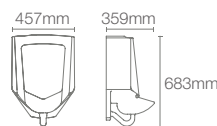

Must order: Urinal sensor