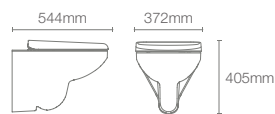

REPLAY™ | K-99992IN-0

Wall hung bowl with PureClean™ square bidet seat in white

P-trap 215mm

Must order: Plastic outlet connector (K-1046327-S)

CLASS FIVE⁺
KOHLER

SPAN SQUARE | K-28778IN-0

Wall hung toilet with PureClean™ square seat in white