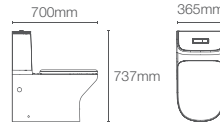

S trap 220 mm, part no. K-1331800 can be ordered separately