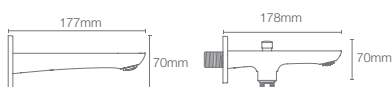

ALEO™

K-99061IN-CP
without diverter

K-20077IN-CP
with diverter

Bath spout in polished chrome

HONE

K-22543IN-CP
without diverter

K-22544IN-CP
with diverter

Bath spout in polished chrome