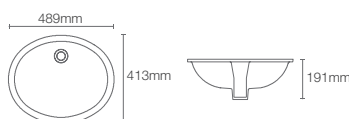

Depth:79mm

CAXTON™ | K-2211IN-0

Undercounter basin in white

Depth:140mm

CAXTON™ | K-2210IN-0

Small undercounter basin in white

Depth:102mm

* Please contact our technical representative for information on 'Must order' list for all the above SKUs.