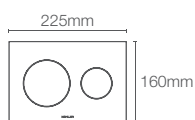

Brushed
Bronze BV