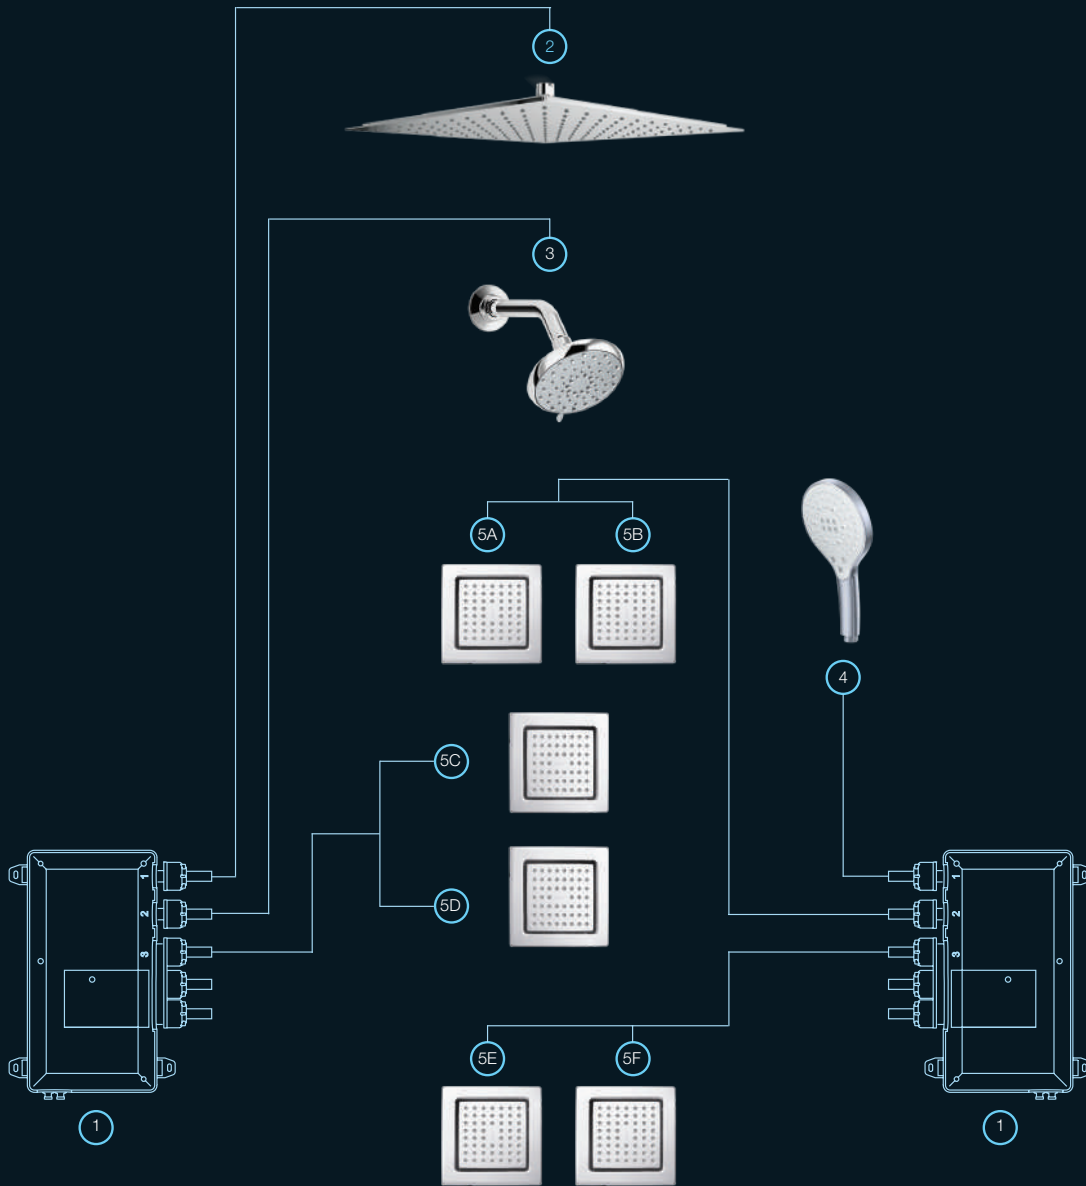

DTV+™ SPA | COMBO 2

**1 | DTV PROMPT
3 PORT VALVE**
(K-557IN-K-NA)
DTV Valve 2 Nos.

2 | RAINHEAD
K-9301T-CL-CP
381mm rainshower ultra-
thin square showerhead in
polished chrome

Must Order: Ceiling mount shower arm
K-16347IN-CP/K-11623IN-CP/ Square
ceiling arm 20137IN-CP

3 | SHOWERHEAD
K-72419IN-CP
Awaken/Geometric
multi-mode showerhead
with shower arm
in polished chrome

4 | RAIN DUET®
K-24717IN-CP
3.0 handshower
without hose

5 | WATERTILE™
K-8002IN-CP
Square 54-nozzle
body spray with
soothing spray in
polished chrome

• 1 DTV Mounting Bracket (99694-CP) • 1 DTV System Controller K-99695IN-A-NA • Complementary Supply Elbow (K-16381IN-CP) • 1 Handshower Hose (K-12067IN-CP) • 1 Complementary Handshower Bracket (K-9040IN-CP)/ RainJoy Handshower Slidebar (K-72740IN-CP) • 1 Ceiling Mount Shower Arm (K-11623IN-CP) • 1 Complementary Shower Arm (K-99054IN-CP)