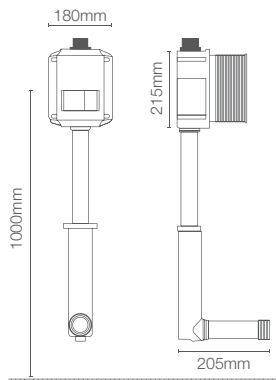

A LIGHT TOUCH IS ALL IT TAKES

The wall becomes the new focus of luxury with Kohler® Softpress™ Flush Valve. A stylish straight-line design complements the décor elegantly, while superior-grade components & dual-flush Pneumatic technology ensure unmatched performance. Be it effortless actuation, great flow (even at low pressures), big water savings or easy maintenance, Softpress™ by Kohler® marks a truly watershed addition to your wall hung toilets.

EFFORTLESS FLUSHING

Smooth action with minimum force - ideal for elderly & children.

ADJUSTABLE FLOW RATE

Time delay mechanism aids flushing adjustability.

WATER SAVING

Accurate volume setting without loss in flow rate.

EASE OF INSTALLATION

Height adjustable through connection accessories to match all toilet rough-in.

French Gold
AF

SOFT PRESS™

K-31538IN-NA

Pneumatic flush valve

SOFT PRESS™

K-24555IN-P-CP

Pneumatic faceplate in polished chrome