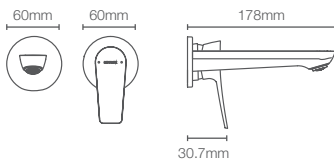

Must order: Trim only, for use with valve K-25150IN-NA