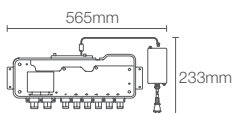

DTV+™ | K-682IN-K-NA

6-Port digital thermostatic valve

DTV+™ | K-557IN-K-NA

3-port digital thermostatic valve

DTV+™ | K-97172-NA

7.62 meter data cable

ANTHEM™

Anthem™ recessed bath and shower trim