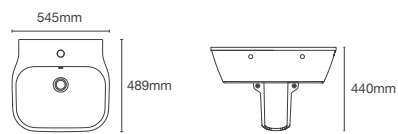

TRACE™ | K-30520IN-0 + K-5584IN-0

Half pedestal wall mount basin with single faucet hole in white

Depth: 180mm

SPAN | K-24558IN-0

Half pedestal square (big) wall mount basin with single faucet hole in white