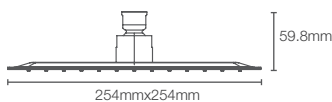

Must order: Wall/ceiling mount square shower arm in polished chrome (K-20138IN-CP/ K-20137IN-CP)

RAIN DUET EDGE™ | K-73040IN-CL-CP

Square 254mm rainhead in polished chrome

RAIN DUET EDGE™ | K-73039IN-CL-CP