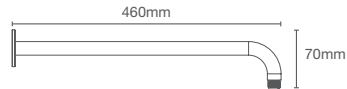

COMPLEMENTARY™ | K-22446IN-BL

Wall mount shower arm in matte black