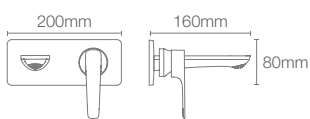

Must order: Trim only, for use with valve K-5679IN-CP

* RGD, BV available as Combo