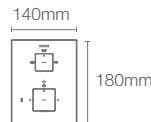

Must order: Trim only, for use with valve K-20740IN-NA

MODERNLIFE EDGE™

K-25761IN-9FP-CP

Recessed bath and shower trim with diverter in polished chrome

Must order: Trim only, for use with valve K-20740IN-A-NA