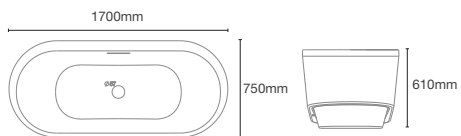

EVOK 2.0

K-25164T-0

2.0 Seamless 1.7m rectangular freestanding bath in white