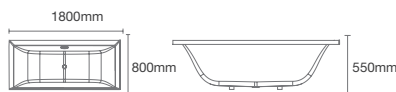

Must order: Bath drain in polished chrome K-17295T-CP, K-18922T-1P and K-18922T-58