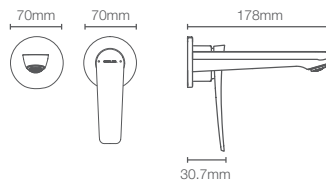

FORE ARC™ | K-27483IN-4ND-CP

Single-control wall mount basin faucet trim in polished chrome

Must order: Trim only, for use with valve K-25150IN-NA

FORE ARC™ | K-27489IN-4ND-CP

Cold-only wall mount basin faucet trim in polished chrome