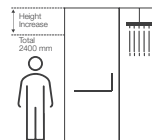

NEW TRILOGY

K-704703IN-SHP

Height extension 2400mm

1 door 1 panel / 1 door 2 panels

Height 400mm, Glass thickness 10mm

CP

Matte Black
2 BL

Use code for Matte Black:
K-704703IN-2BL