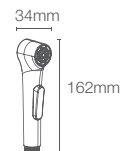

ELATE_R | K-97258IN-CP

Health faucet with hose and bracket in polished chrome