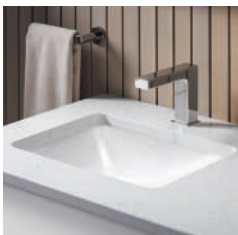

If your bathroom is compact choose from the following options:

WITH COUNTER

VESSEL
Vessel sinks sit on top of the counter and a touch of eye catching luxury.

SELF RIMMING
Featuring a lip that sits on the countertop, they are easily retrofitted and are ideal for remodeling.