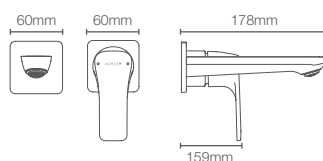

Cold-only wall mount basin faucet trim in polished chrome