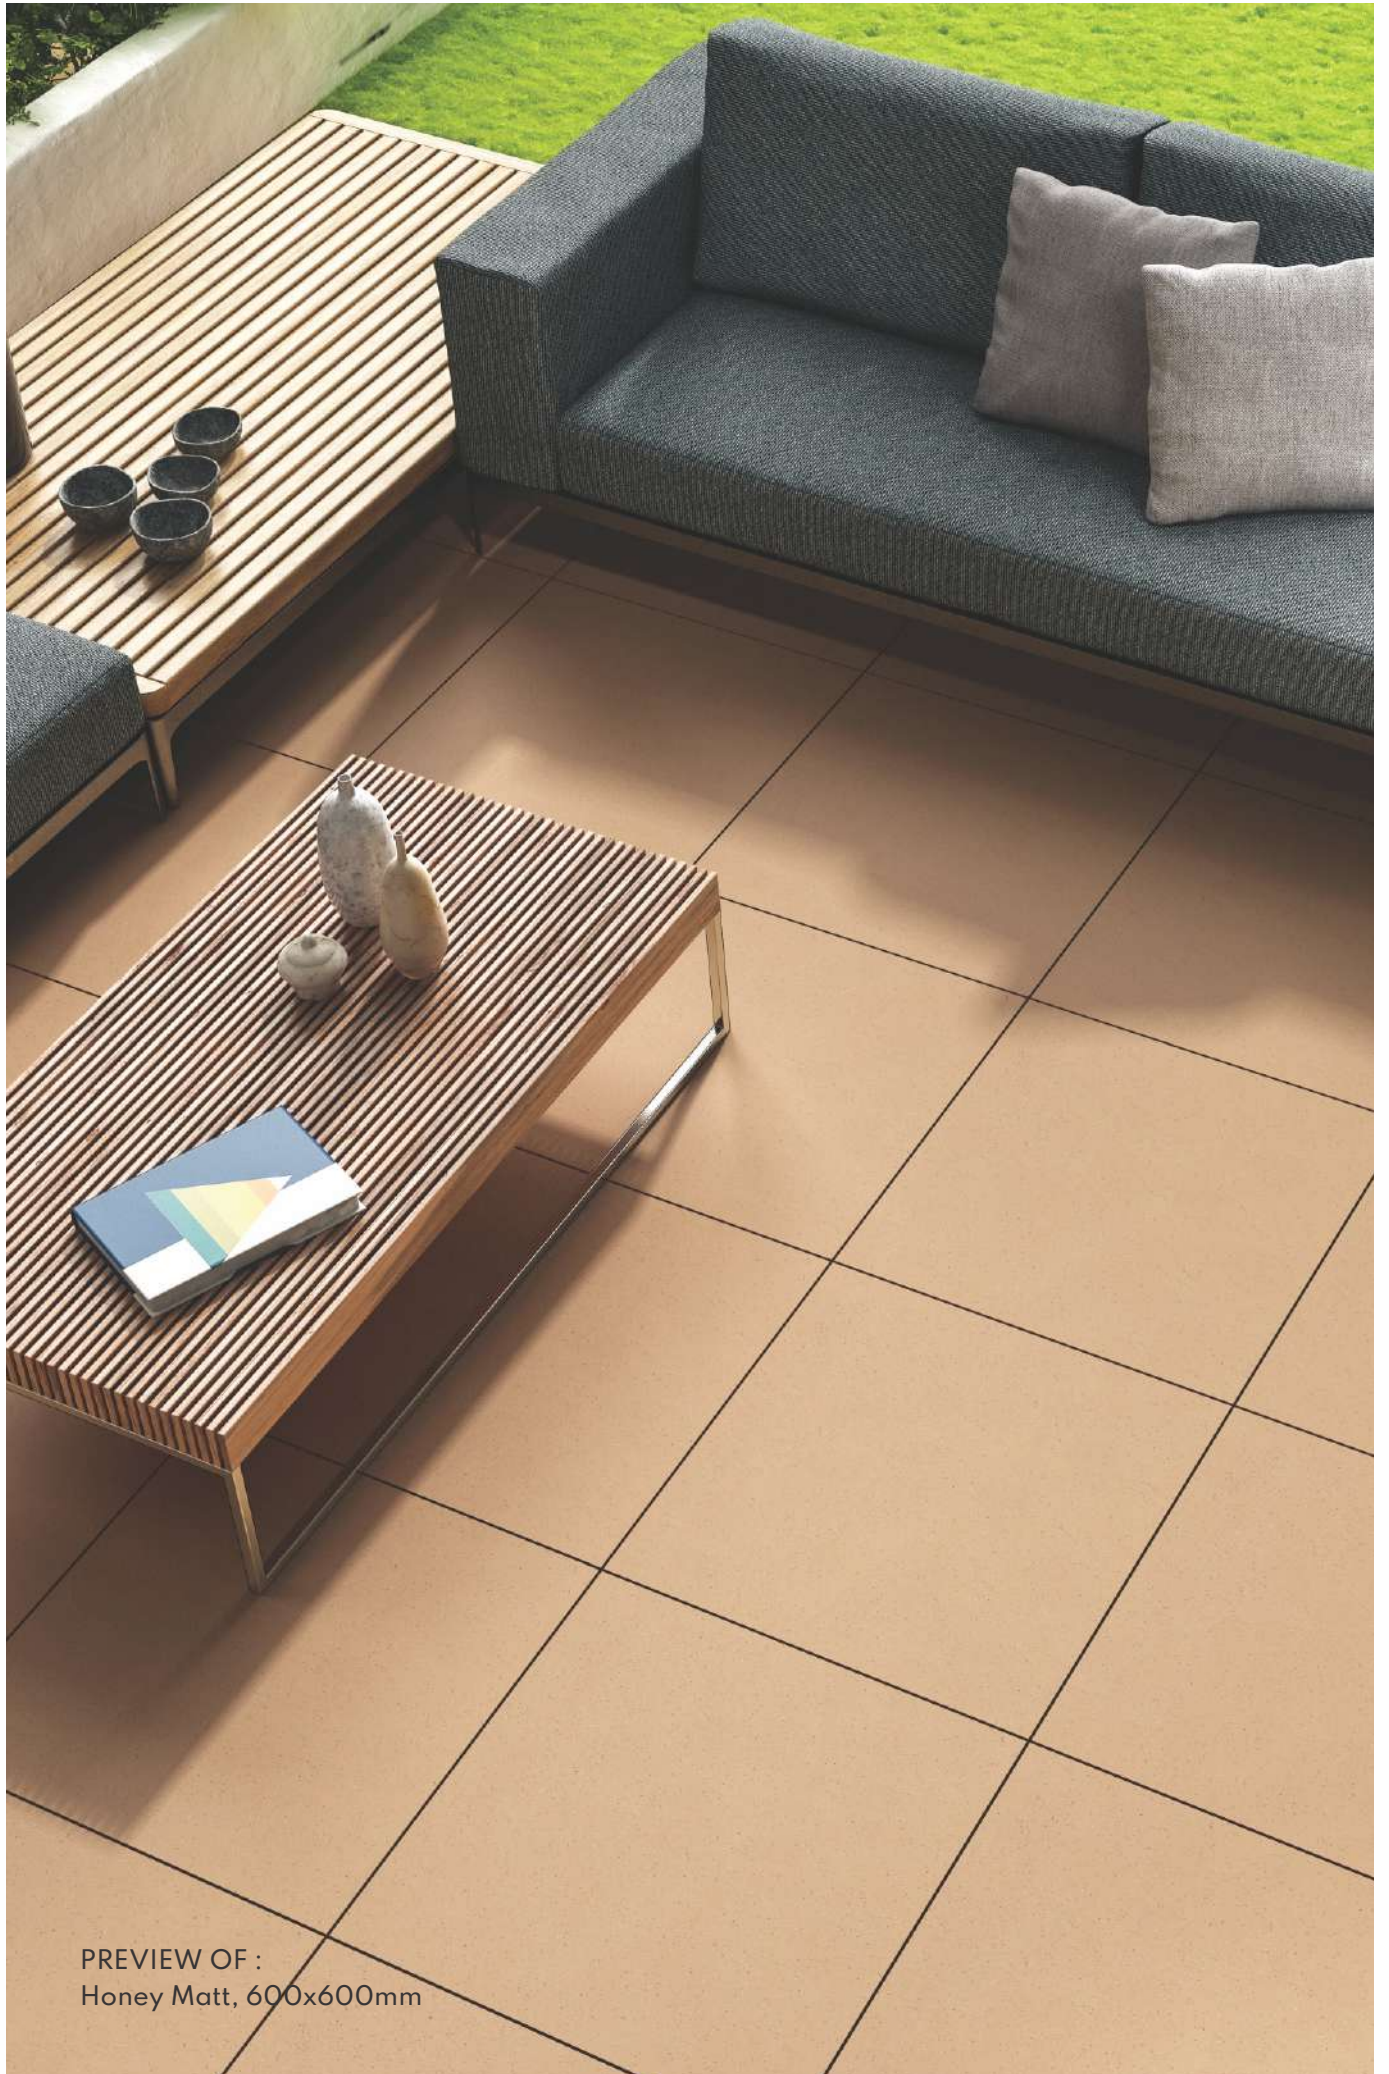

HONEY MATT

HONEY RIVER

**600x
600mm**

-
**Matt Finish &
River Punch**

ZERO
MAINTENANCE

LOW WATER
ABSORPTION

IMPACT
RESISTANCE

HIGH
STRENGTH