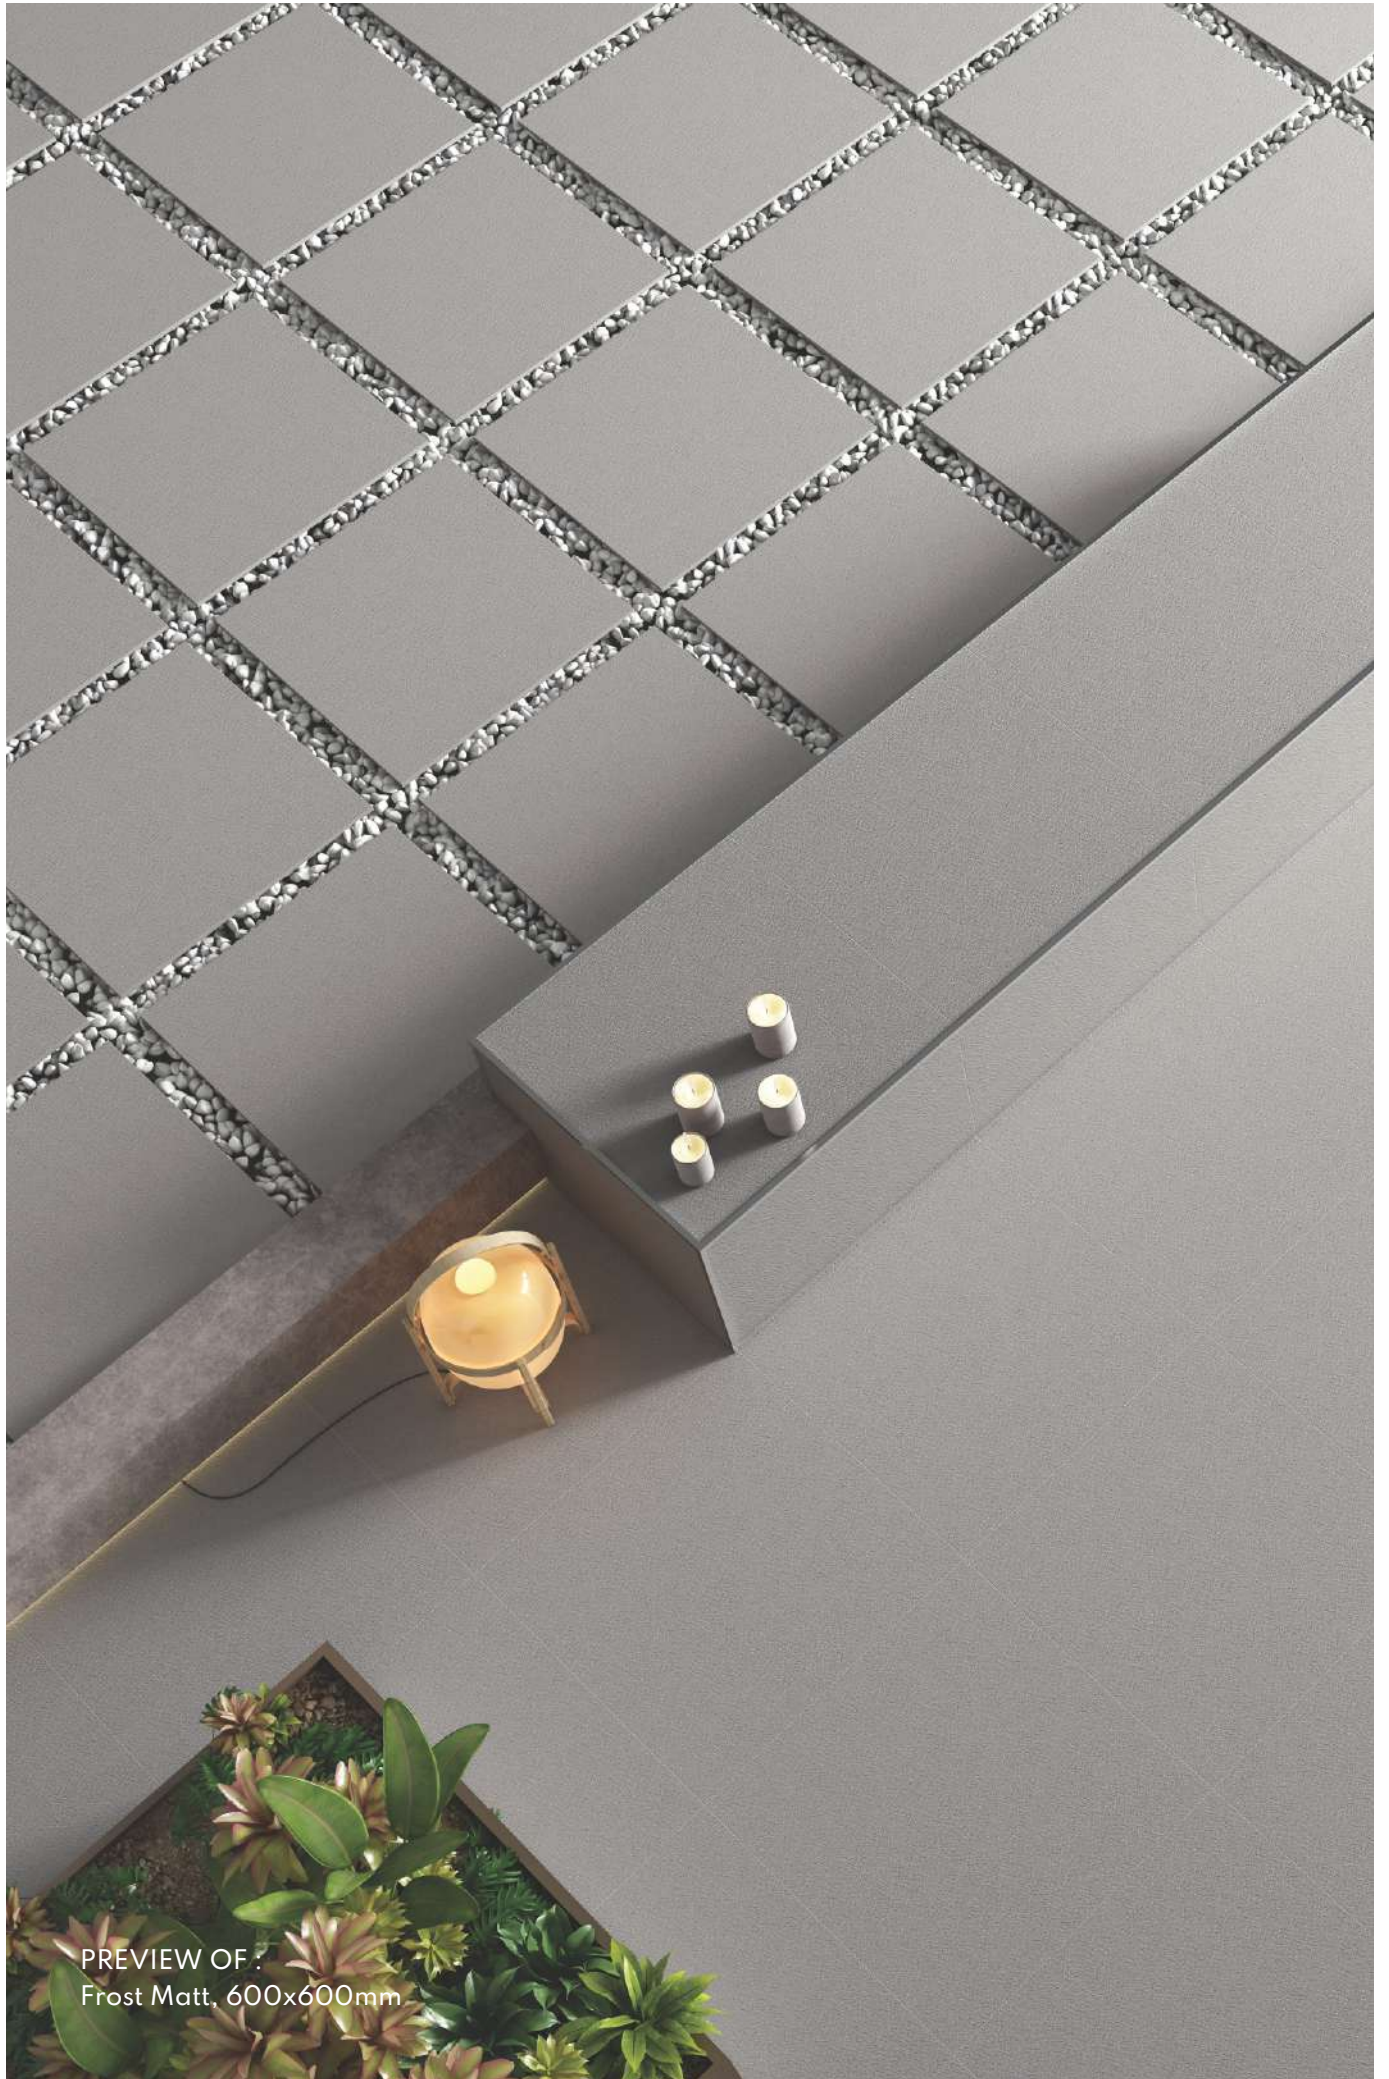

PREVIEW OF :
Frost Matt, 600x600mm