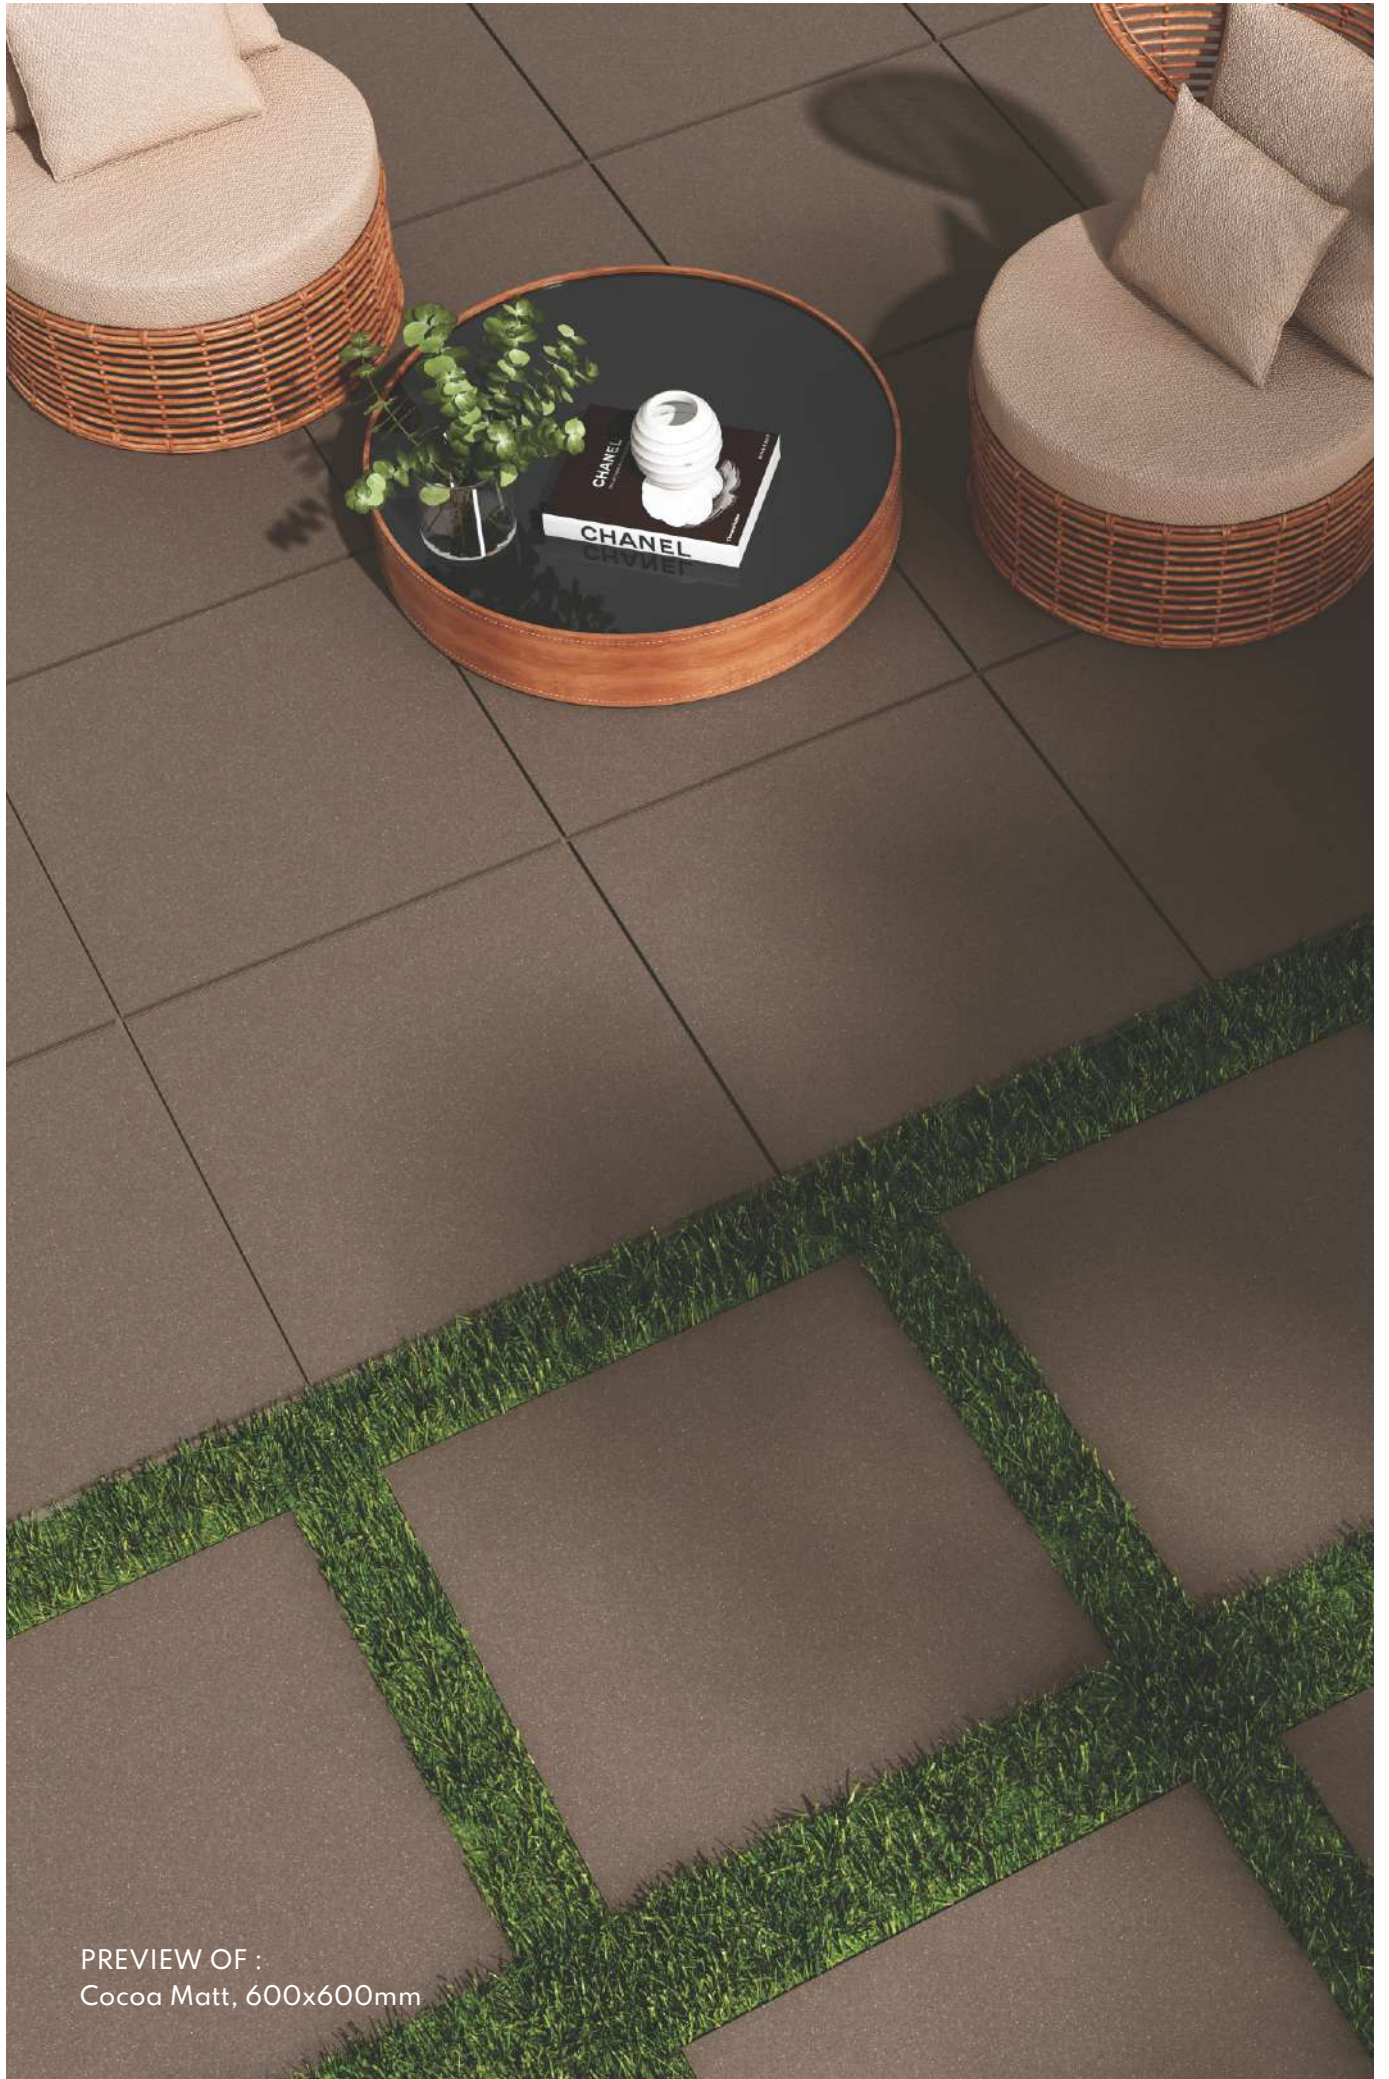

**600x
600mm**

-
**Matt Finish &
River Punch**

ZERO
MAINTENANCE

LOW WATER
ABSORPTION

IMPACT
RESISTANCE

HIGH
STRENGTH

PREVIEW OF :
Cocoa Matt, 600x600mm

TIMBER MATT