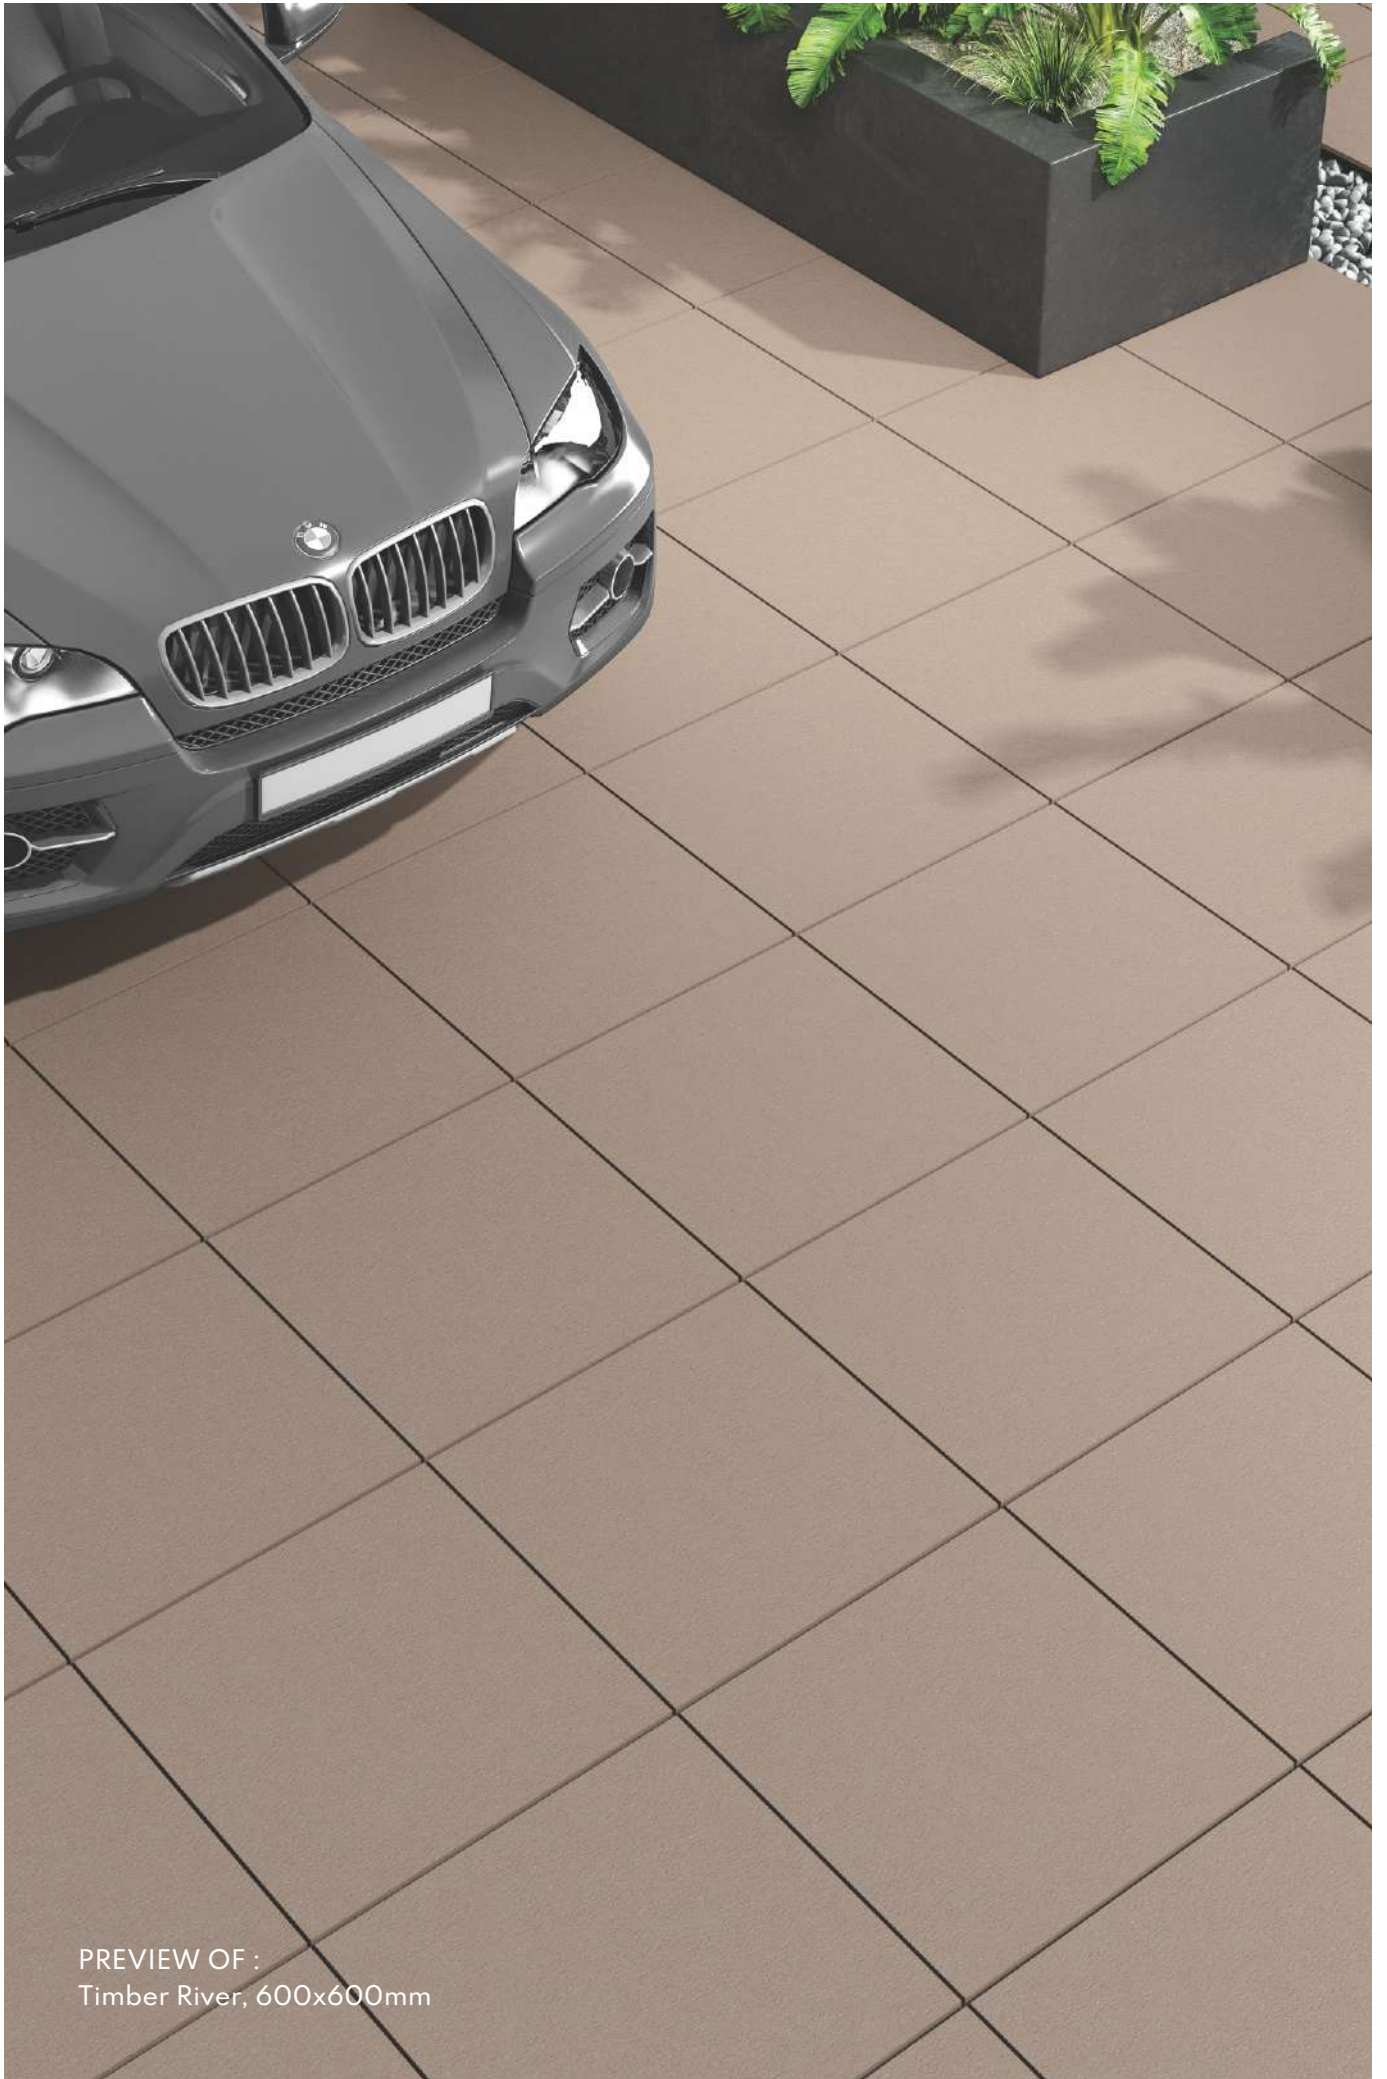

TIMBER RIVER

**600x
600mm**

-
**Matt Finish &
River Punch**

ZERO
MAINTENANCE

LOW WATER
ABSORPTION

IMPACT
RESISTANCE

HIGH
STRENGTH

PREVIEW OF :
Timber River, 600x600mm