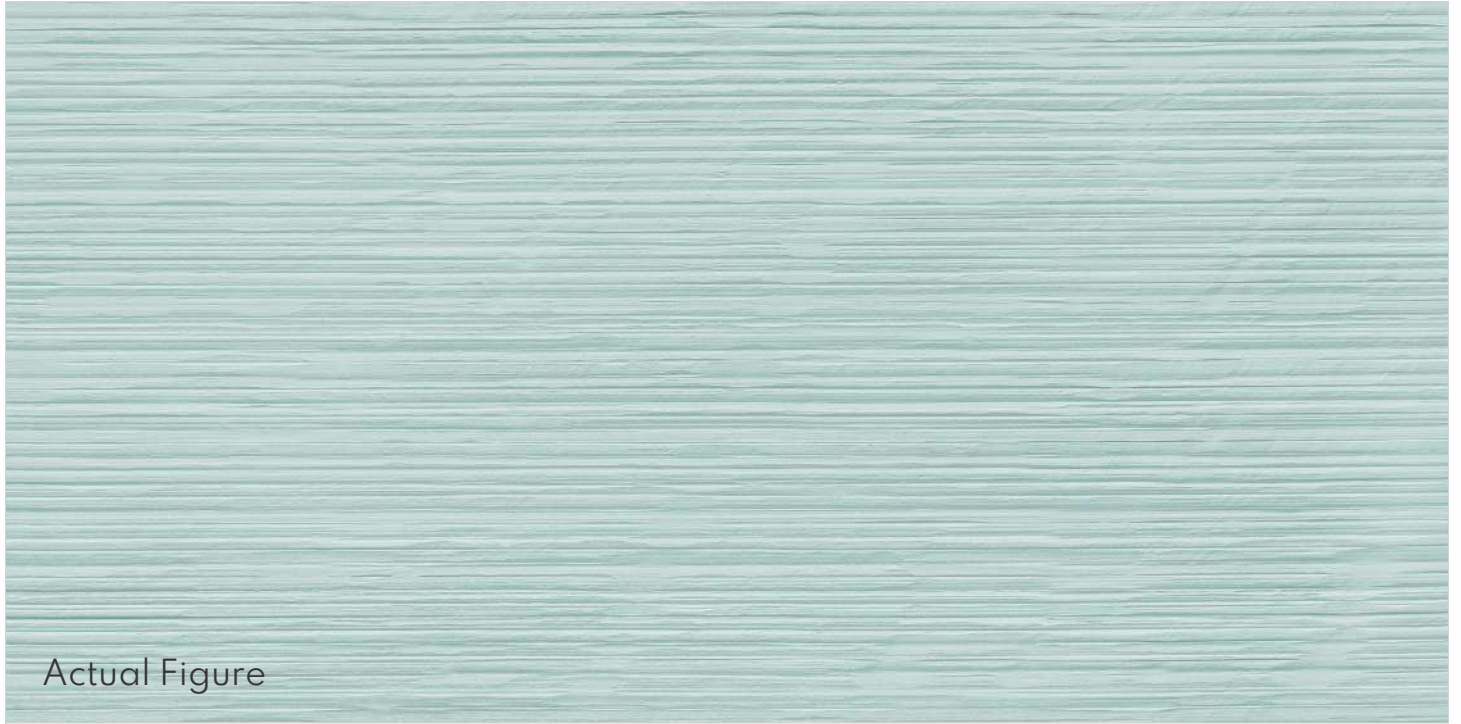

Highly  
Durable

Abrasion  
Resistance

Heavy Duty  
Tiles

Eco  
Friendly

PREVIEW OF :  
Aqua Matt, 600x1200mm

PREVIEW OF :  
Aqua Lenza Lappato, 600x1200mm

Actual Figure

**600x1200mm**