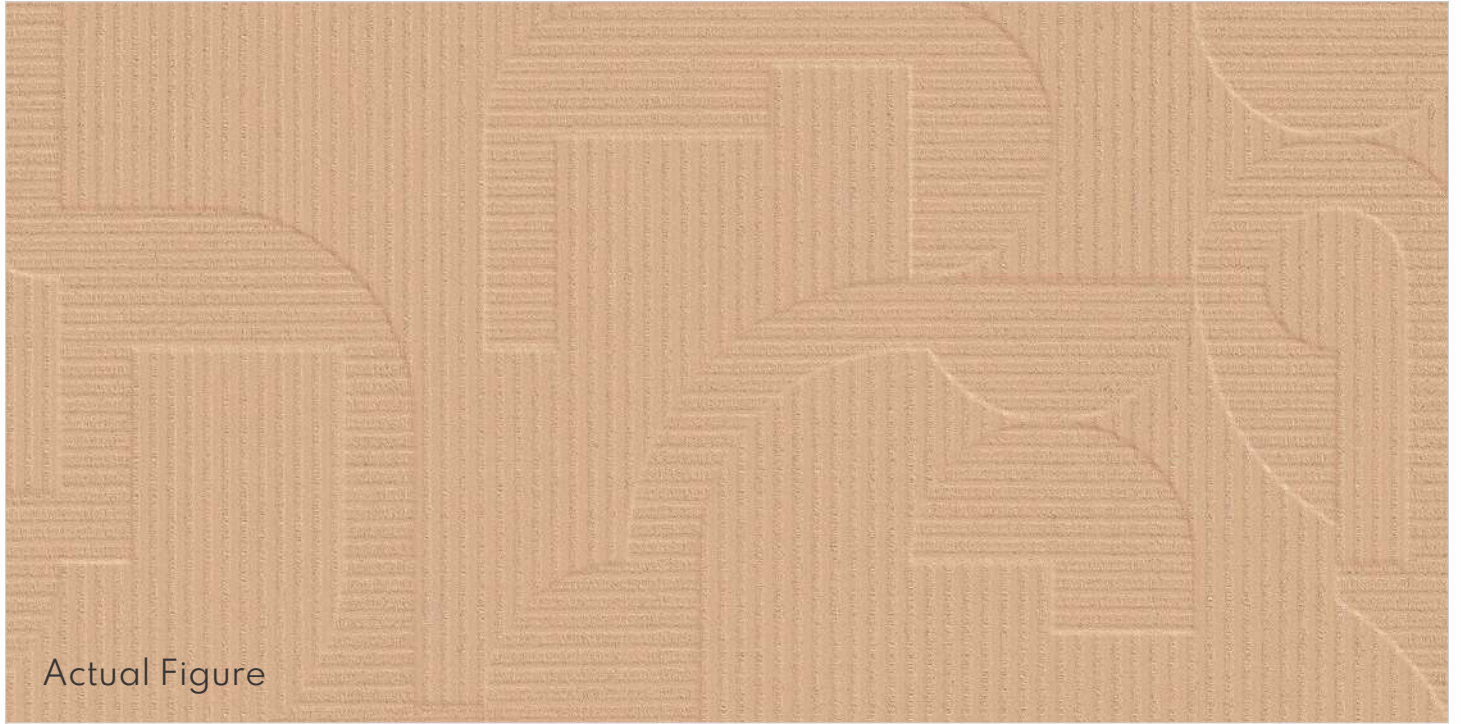

Linen Matt (Plain)

PREVIEW OF :  
Sandal Romania + Matt, 600x1200mm

Actual Figure

600x1200mm

Category : Romania

Low Water Absorption

Zero Maintenance

Highly Durable