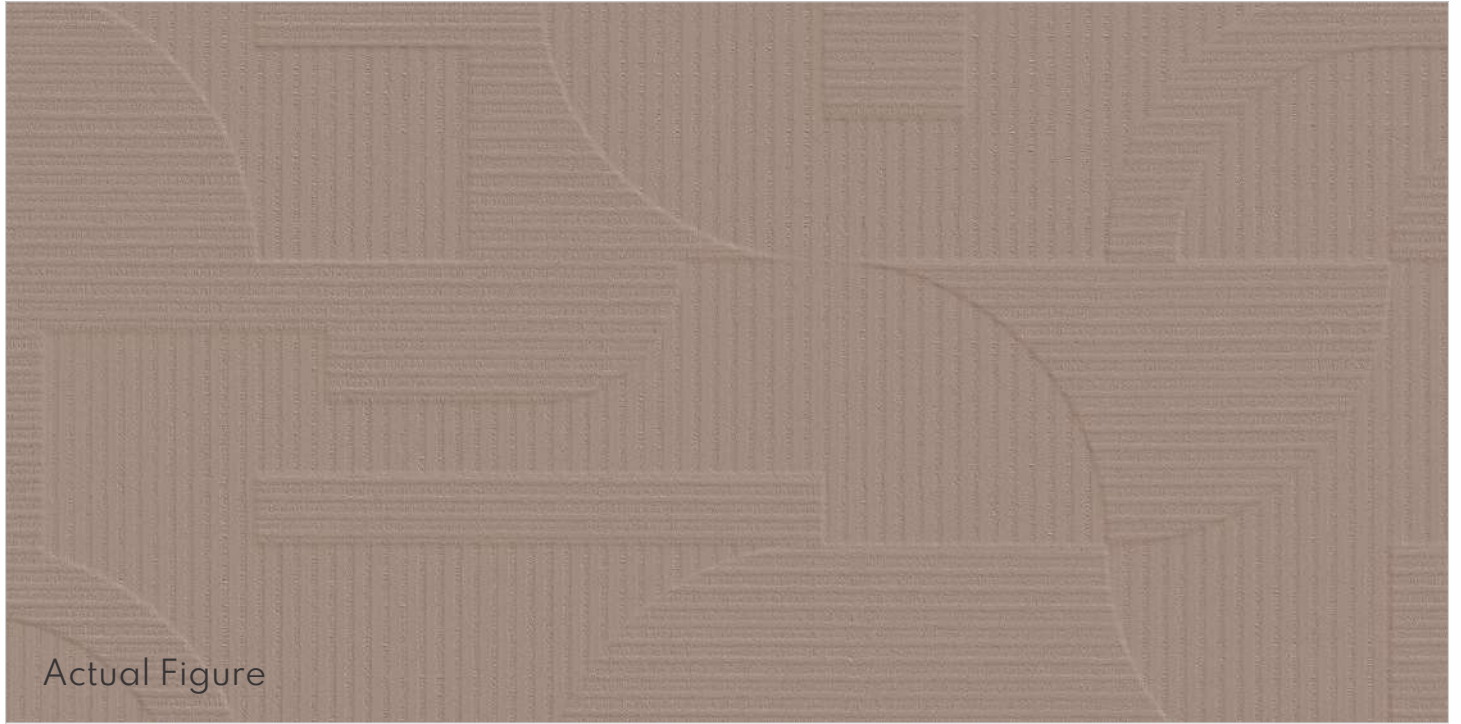

Actual Figure

600x1200mm

Category : Romania

Low Water Absorption

Zero Maintenance

Highly Durable

Abrasion Resistance

Heavy Duty Tiles

Eco Friendly