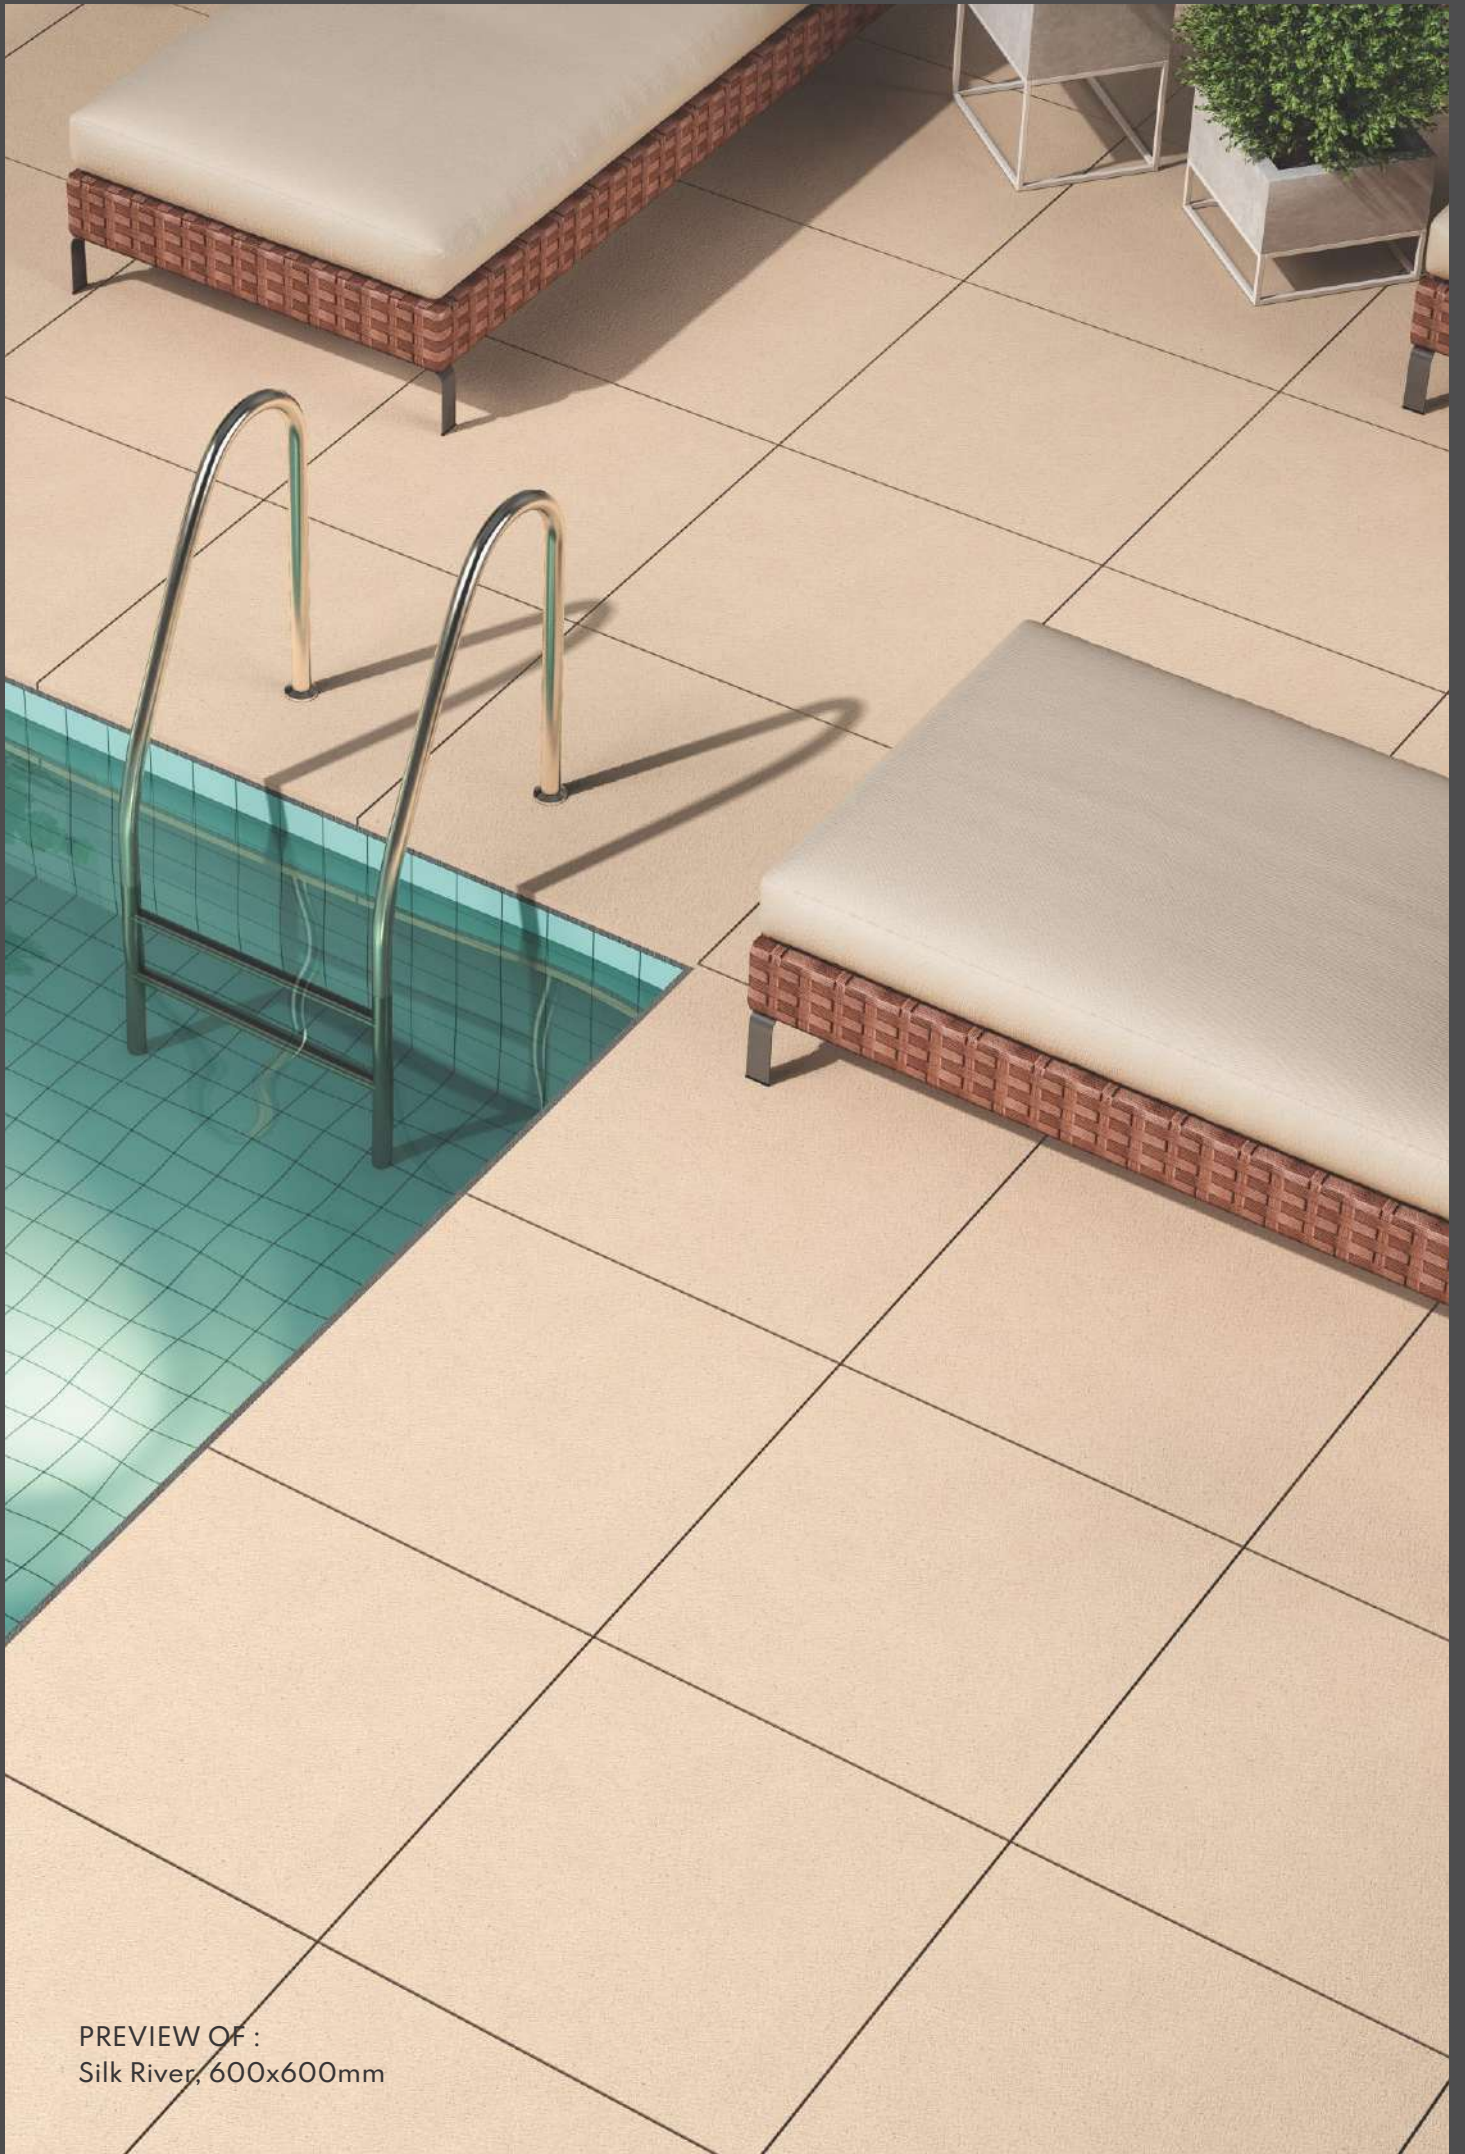

Cocoa Matt

Cocoa River

PREVIEW OF :  
Silk River, 600x600mm

Actual Figure

**600x600mm**

Category : Basic

Low Water  
Absorption

Zero  
Maintenance