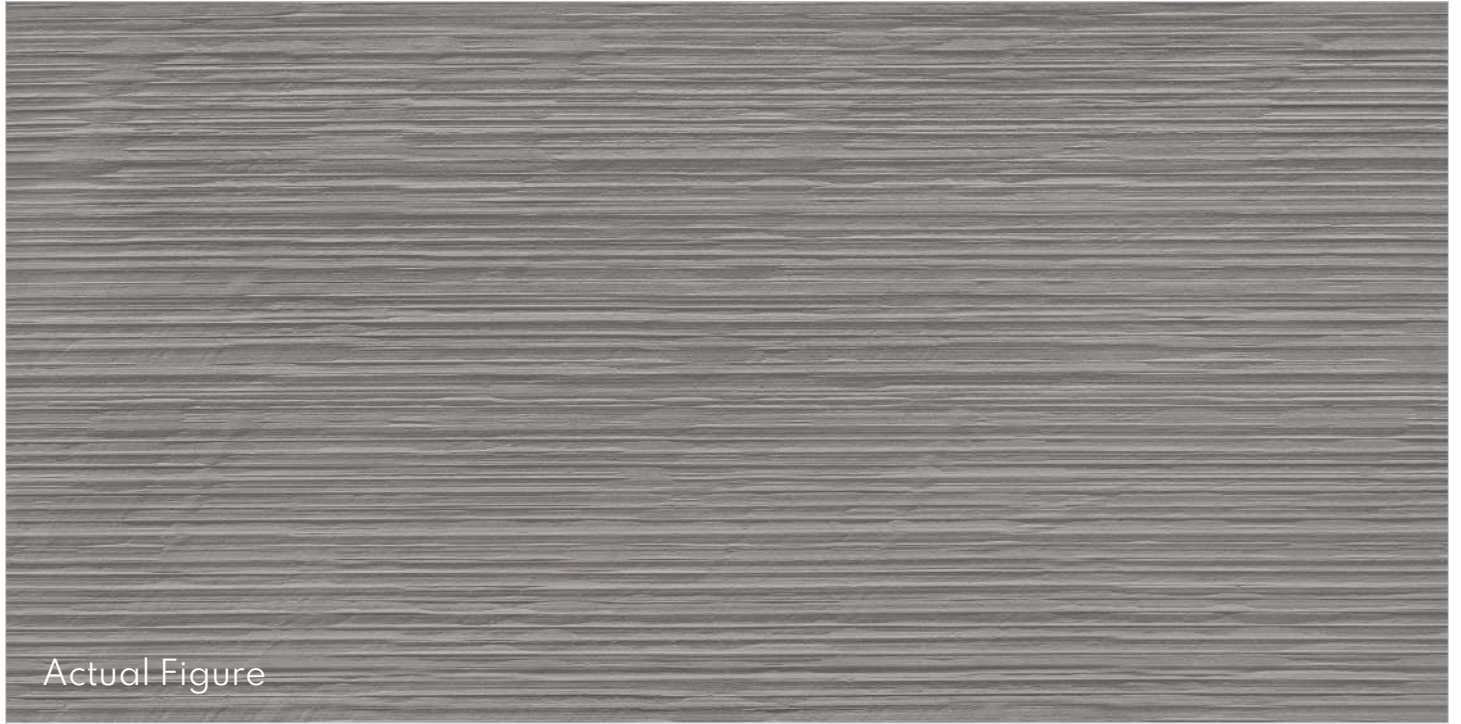

GREY

SAND
DUNE
FULL BODY

Actual Figure

600x1200mm

Category : Basic

Low Water
Absorption

Zero
Maintenance

Highly
Durable

Abrasion
Resistance

Heavy Duty
Tiles

Eco
Friendly