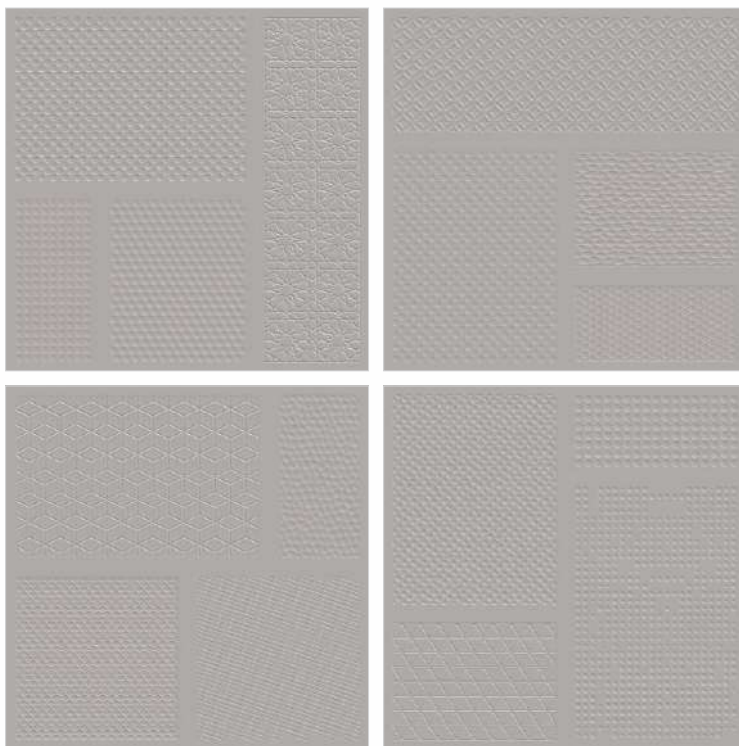

Zero Maintenance

Highly Durable

Abrasion Resistance

Heavy Duty Tiles

Eco Friendly

**4 RANDOM  
PUNCH FACES**

Cement Roman

Cement Matt (Plain)