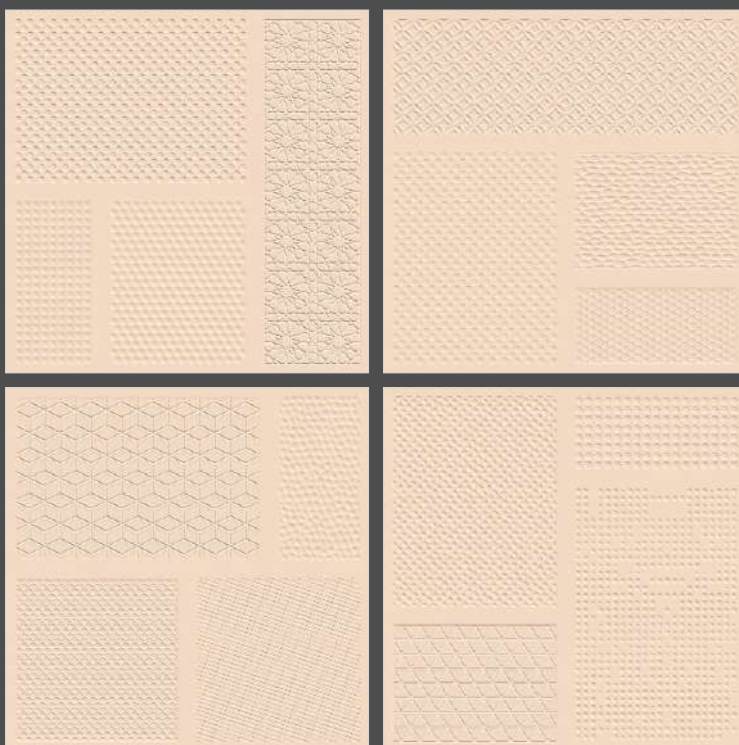

**4 RANDOM
PUNCH FACES**