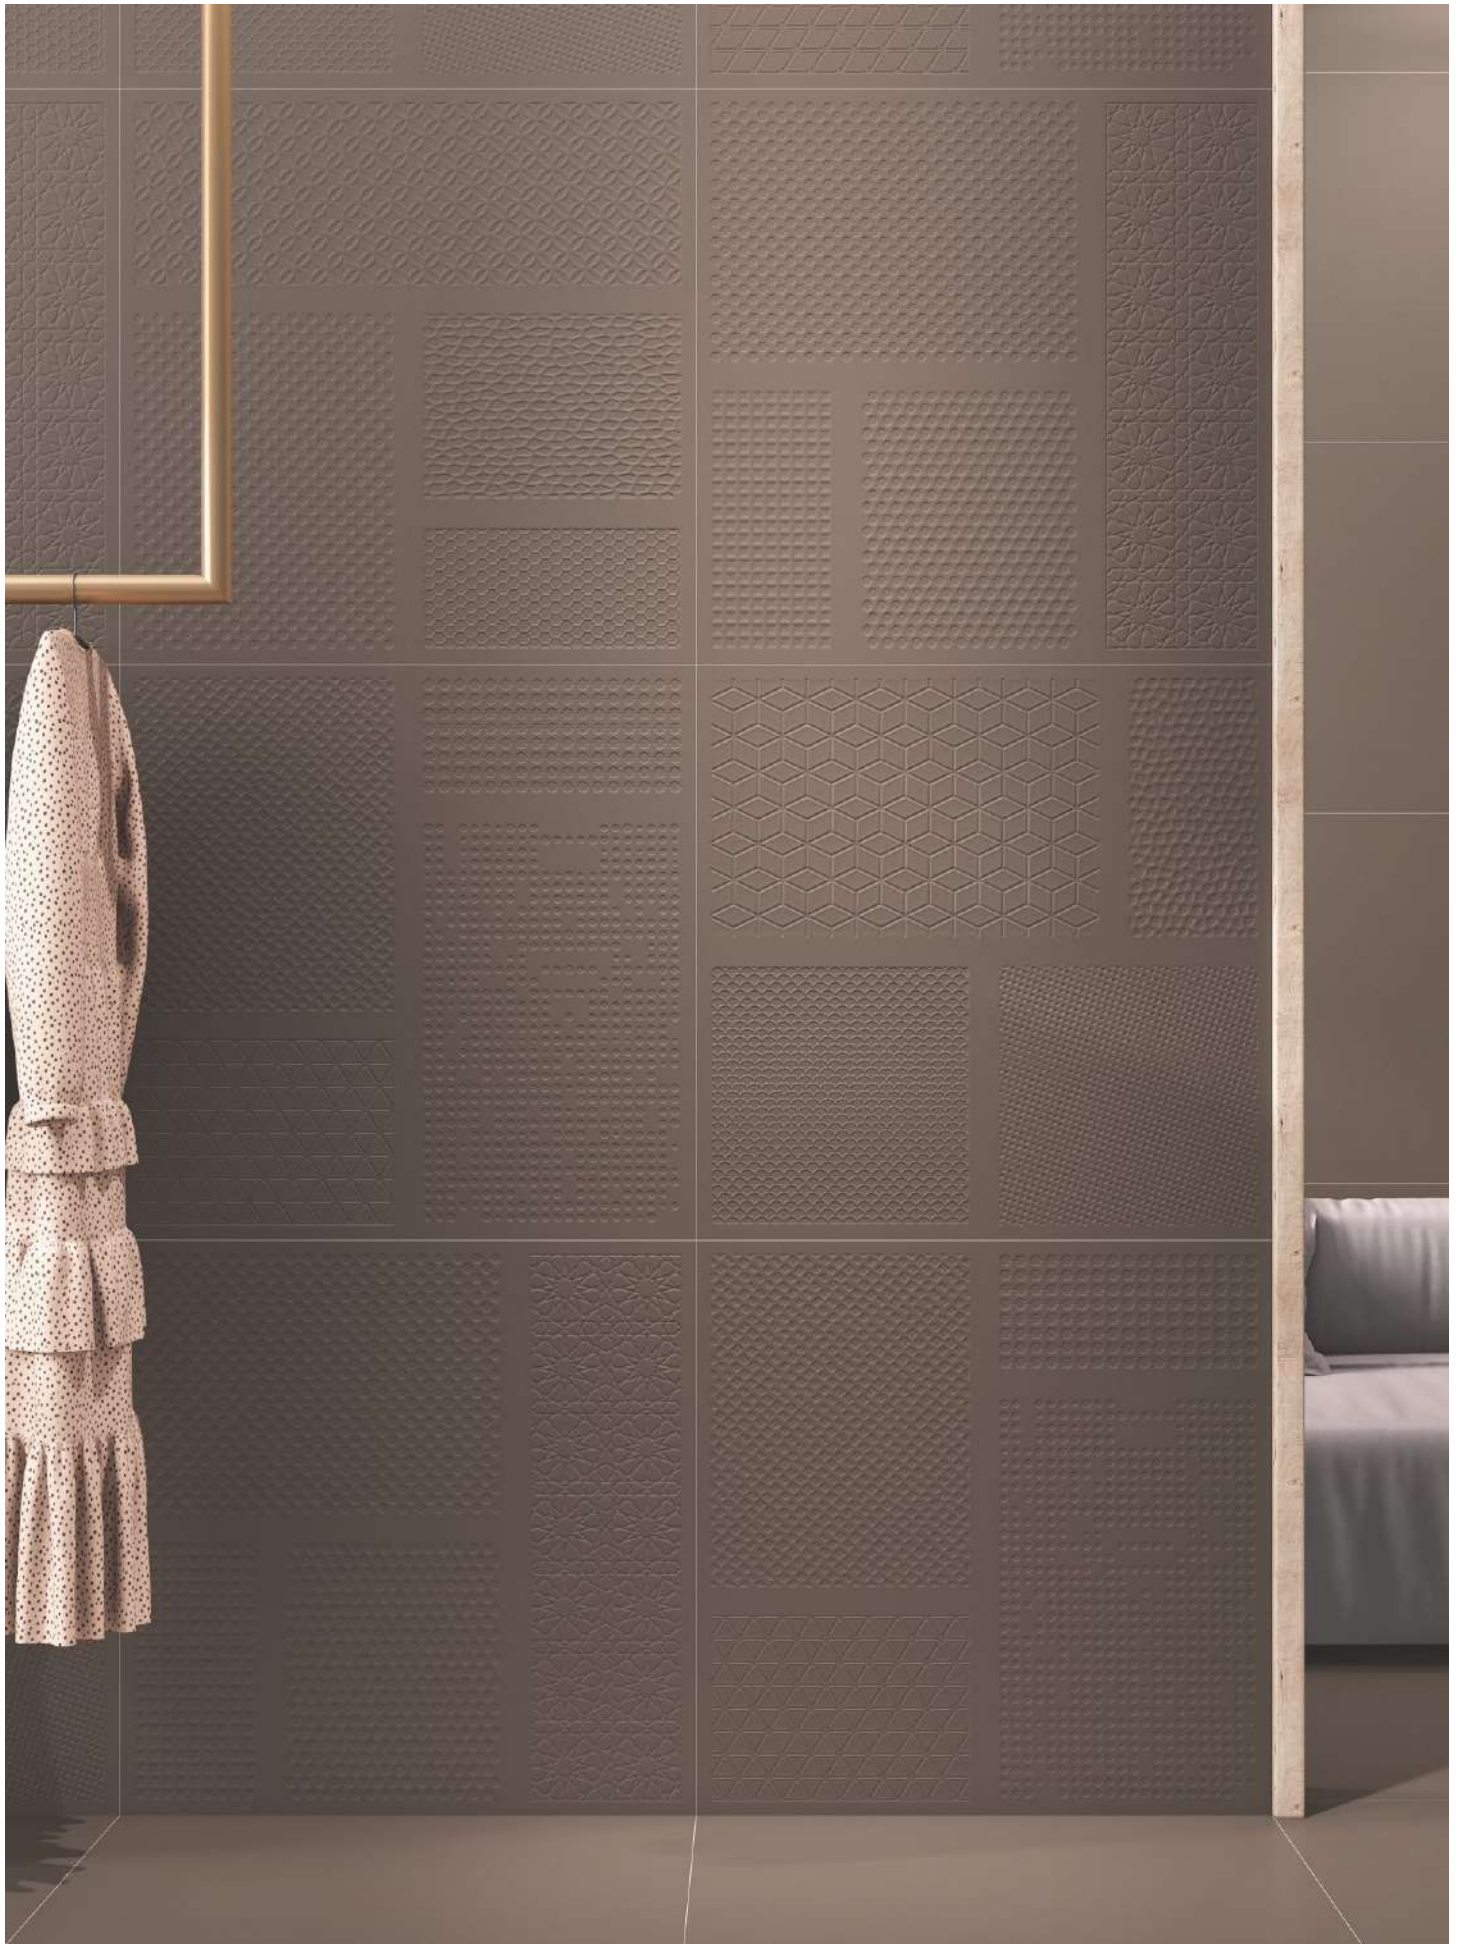

Eco Friendly

**4 RANDOM  
PUNCH FACES**

Sandal Roman

Sandal Matt (Plain)

PREVIEW OF :  
Belgium Matt + Roman, 600x600mm

600x600mm

Category : Roman

Low Water Absorption