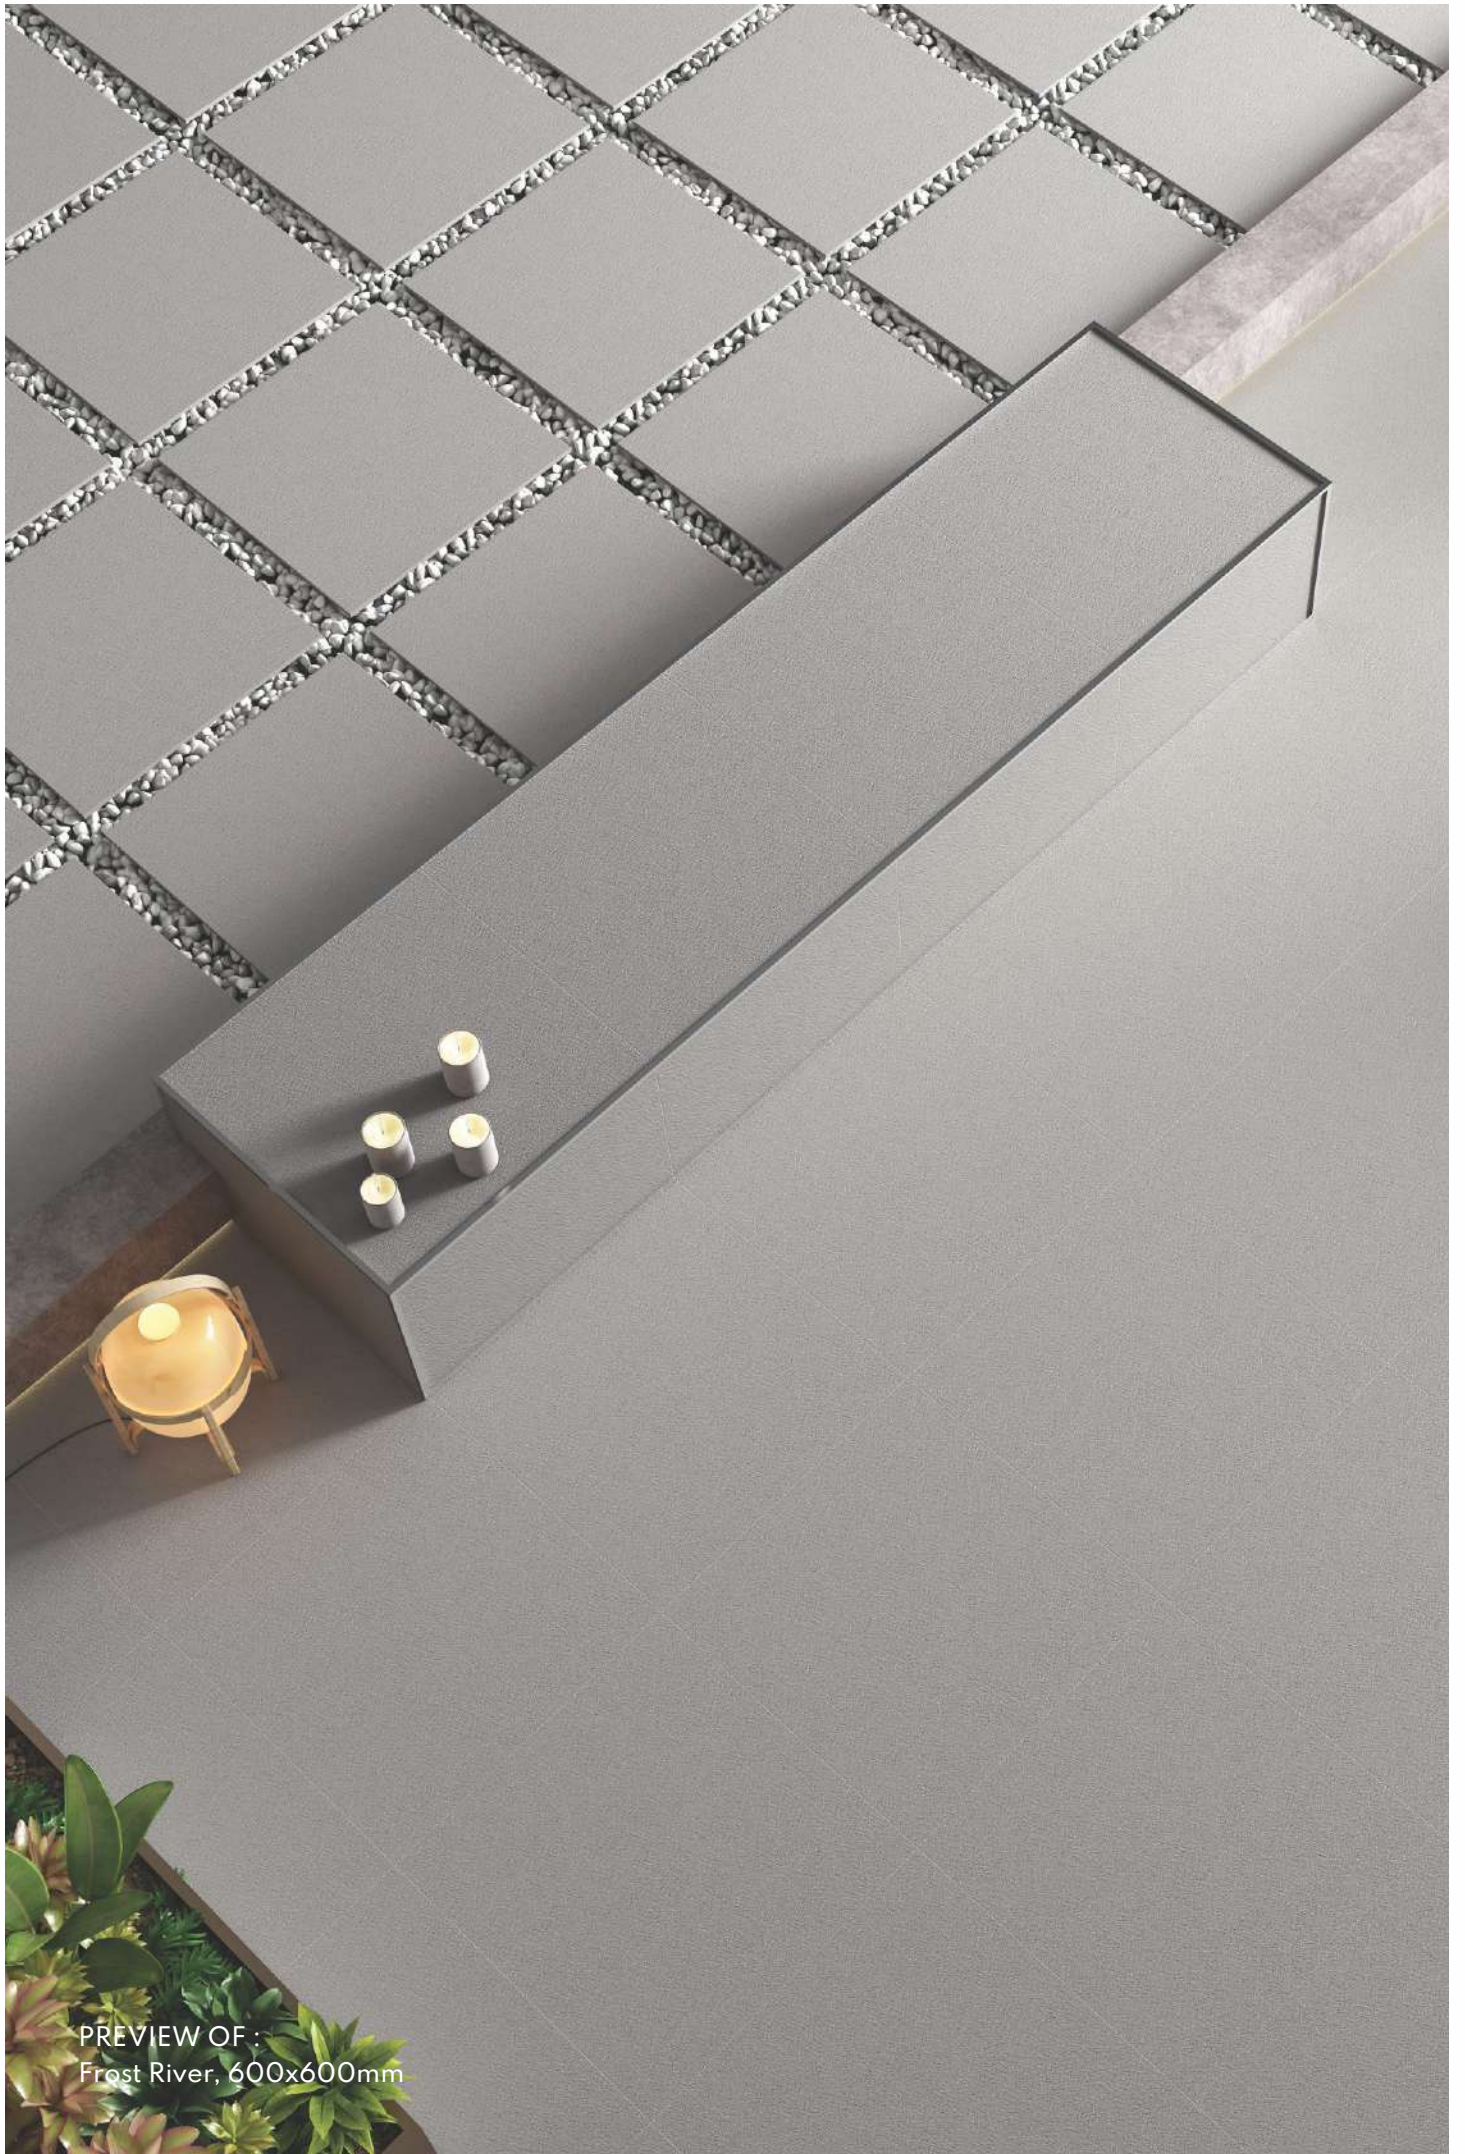

Metal River

PREVIEW OF:  
Frost River, 600x600mm