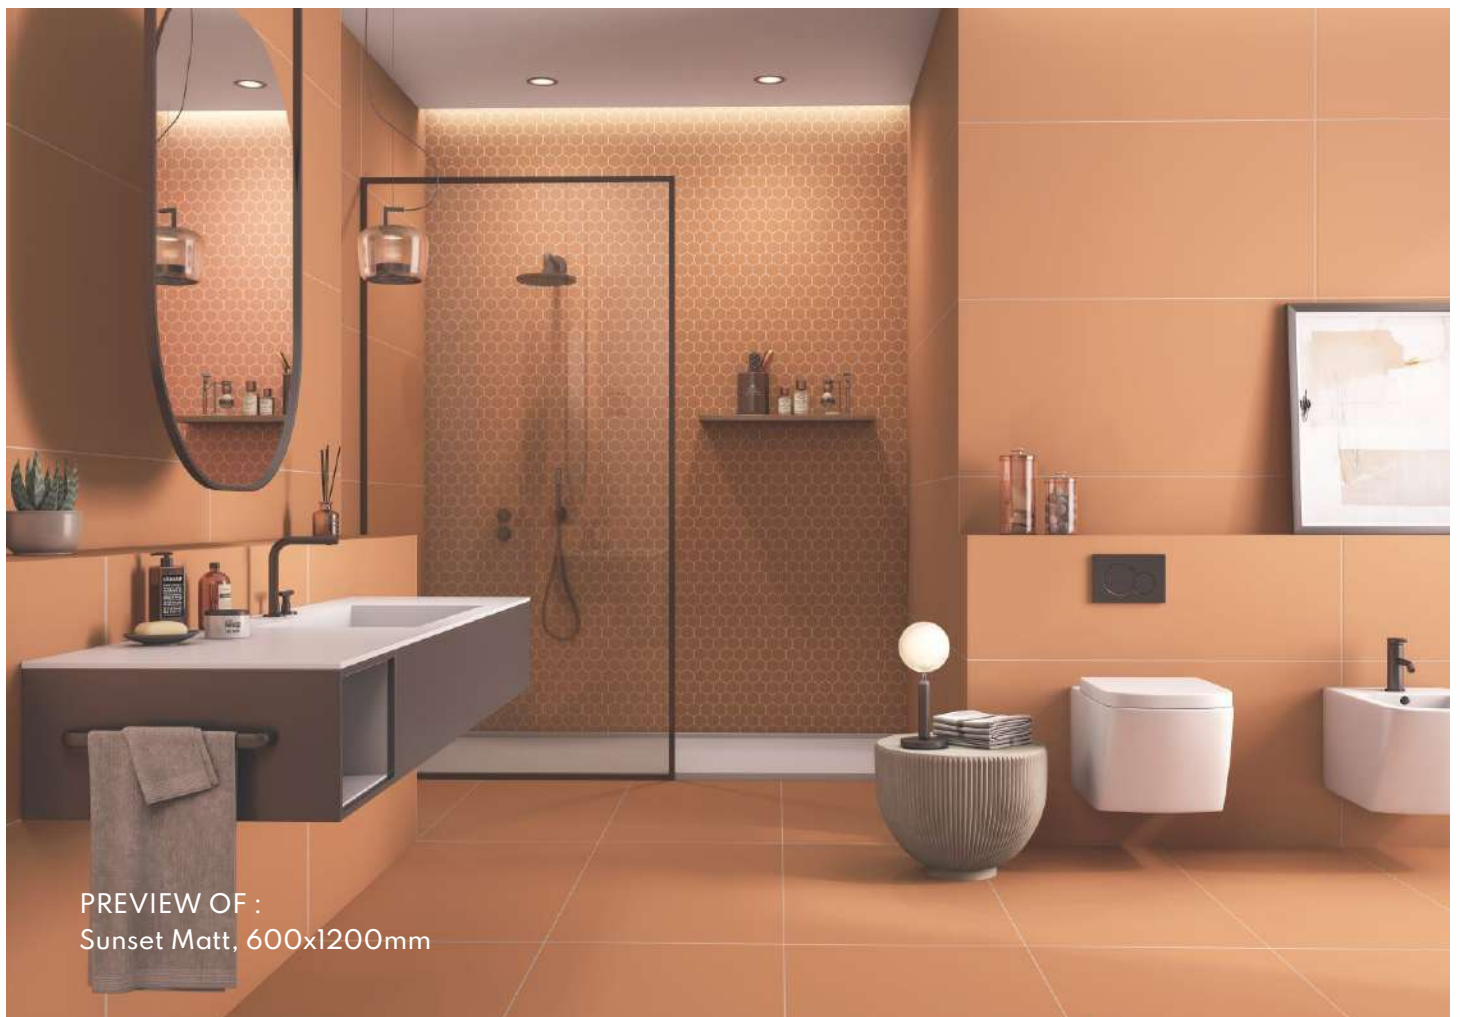

# SUNSET

600x1200mm - Matt

Category : Rare & Unique Plus

Low Water Absorption

Zero Maintenance

Highly Durable

Abrasion Resistance

Heavy Duty Tiles

Eco Friendly

PREVIEW OF :  
Sunset Matt, 600x1200mm

600x1200mm - Matt

Category : Rare & Unique Plus

Low Water Absorption

Zero Maintenance

Highly Durable

Abrasion Resistance