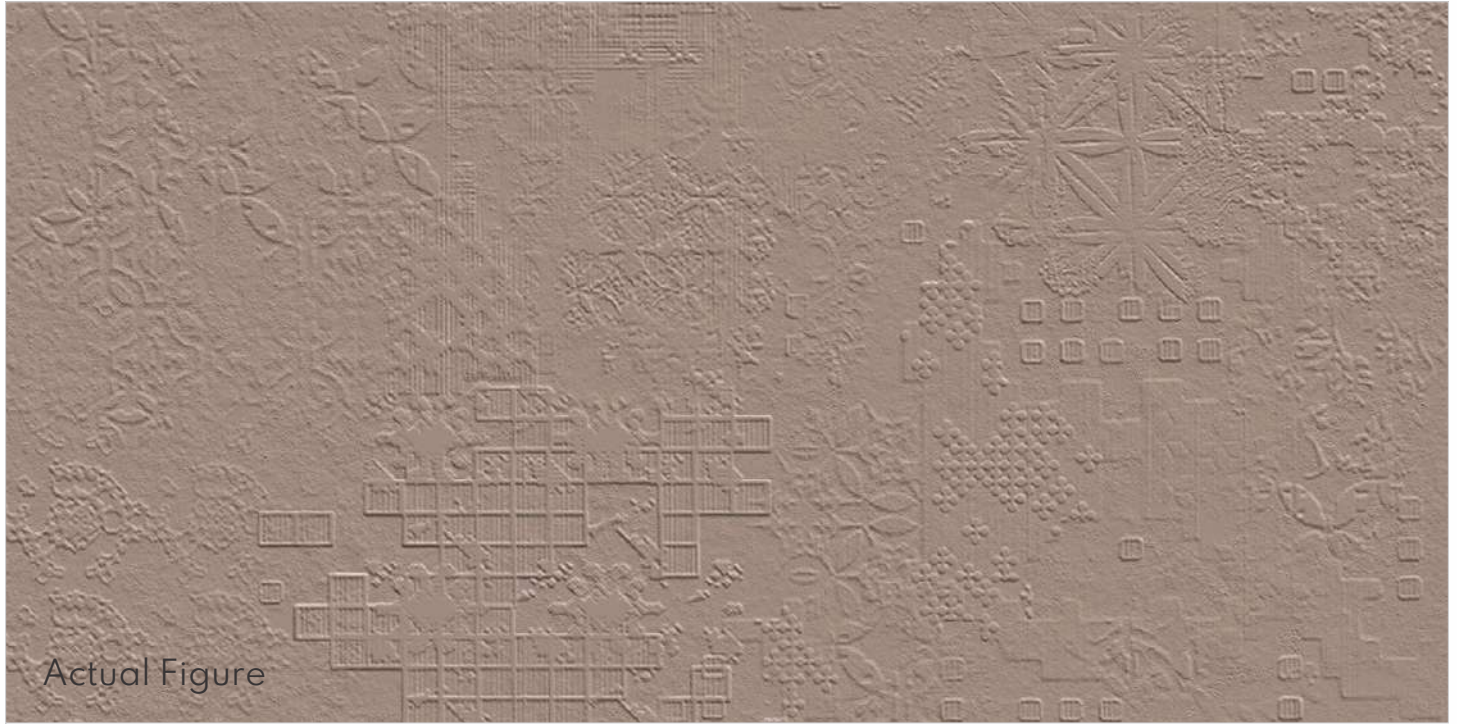

MUSHROOM

Actual Figure

600x1200mm

Category : Rome

Low Water Absorption

Zero Maintenance

Highly Durable

Abrasion Resistance

Heavy Duty Tiles

Eco Friendly