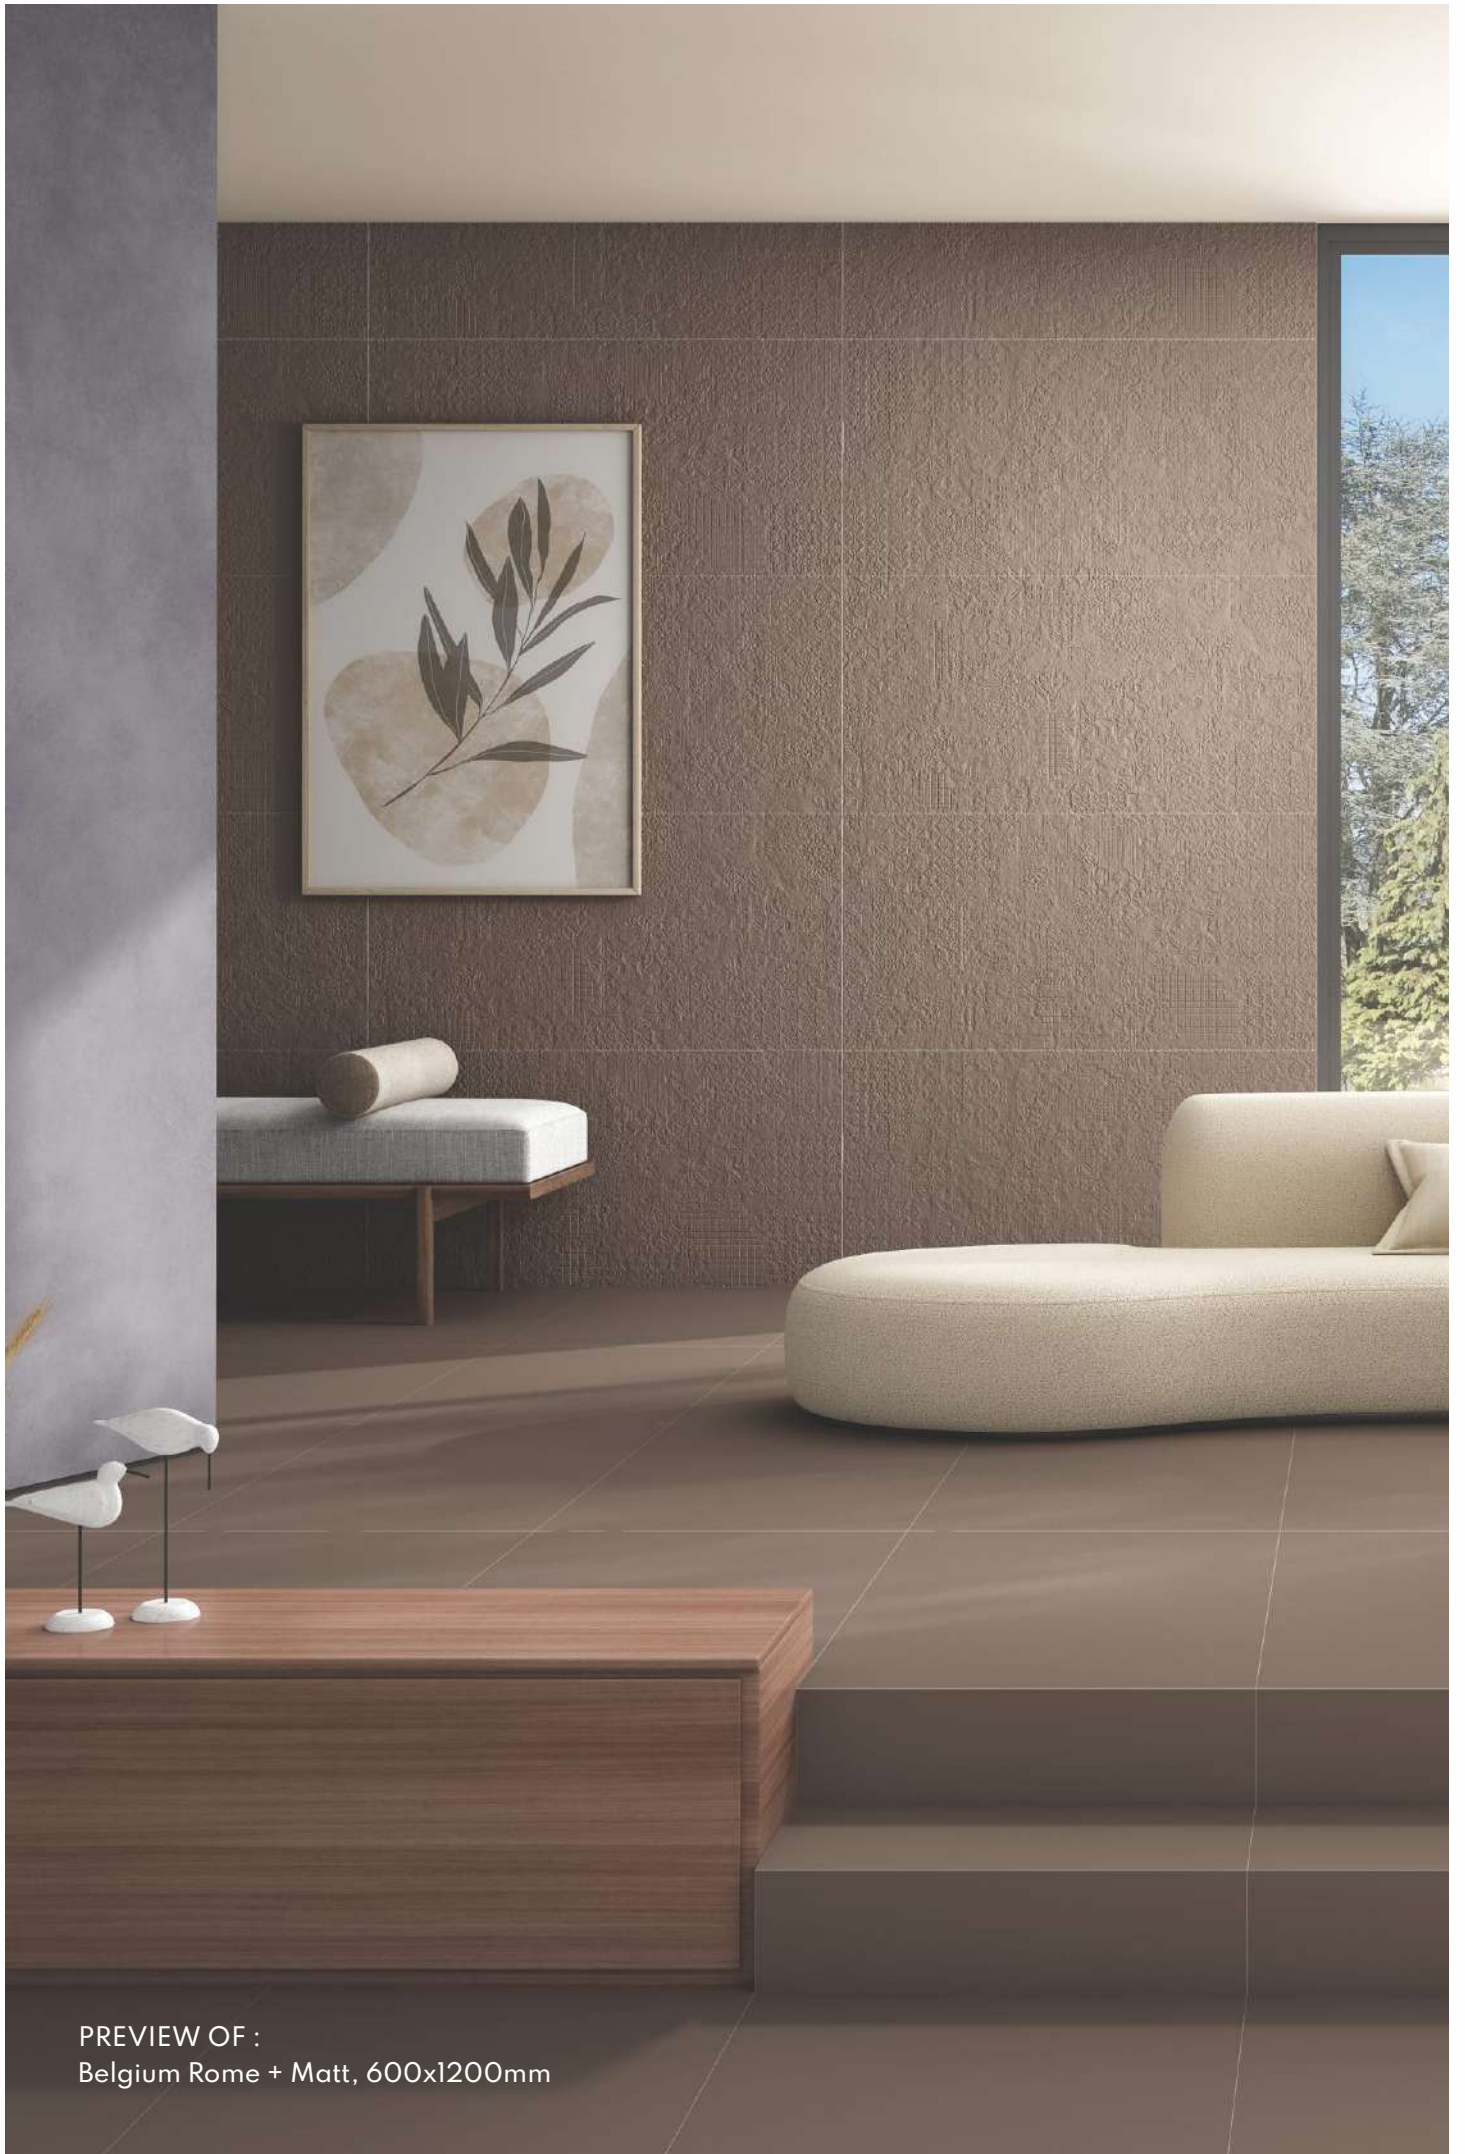

Heavy Duty Tiles

Eco Friendly

3 Different Punches

Mushroom Rome

Mushroom Matt (Plain)

PREVIEW OF :  
Belgium Rome + Matt, 600x1200mm