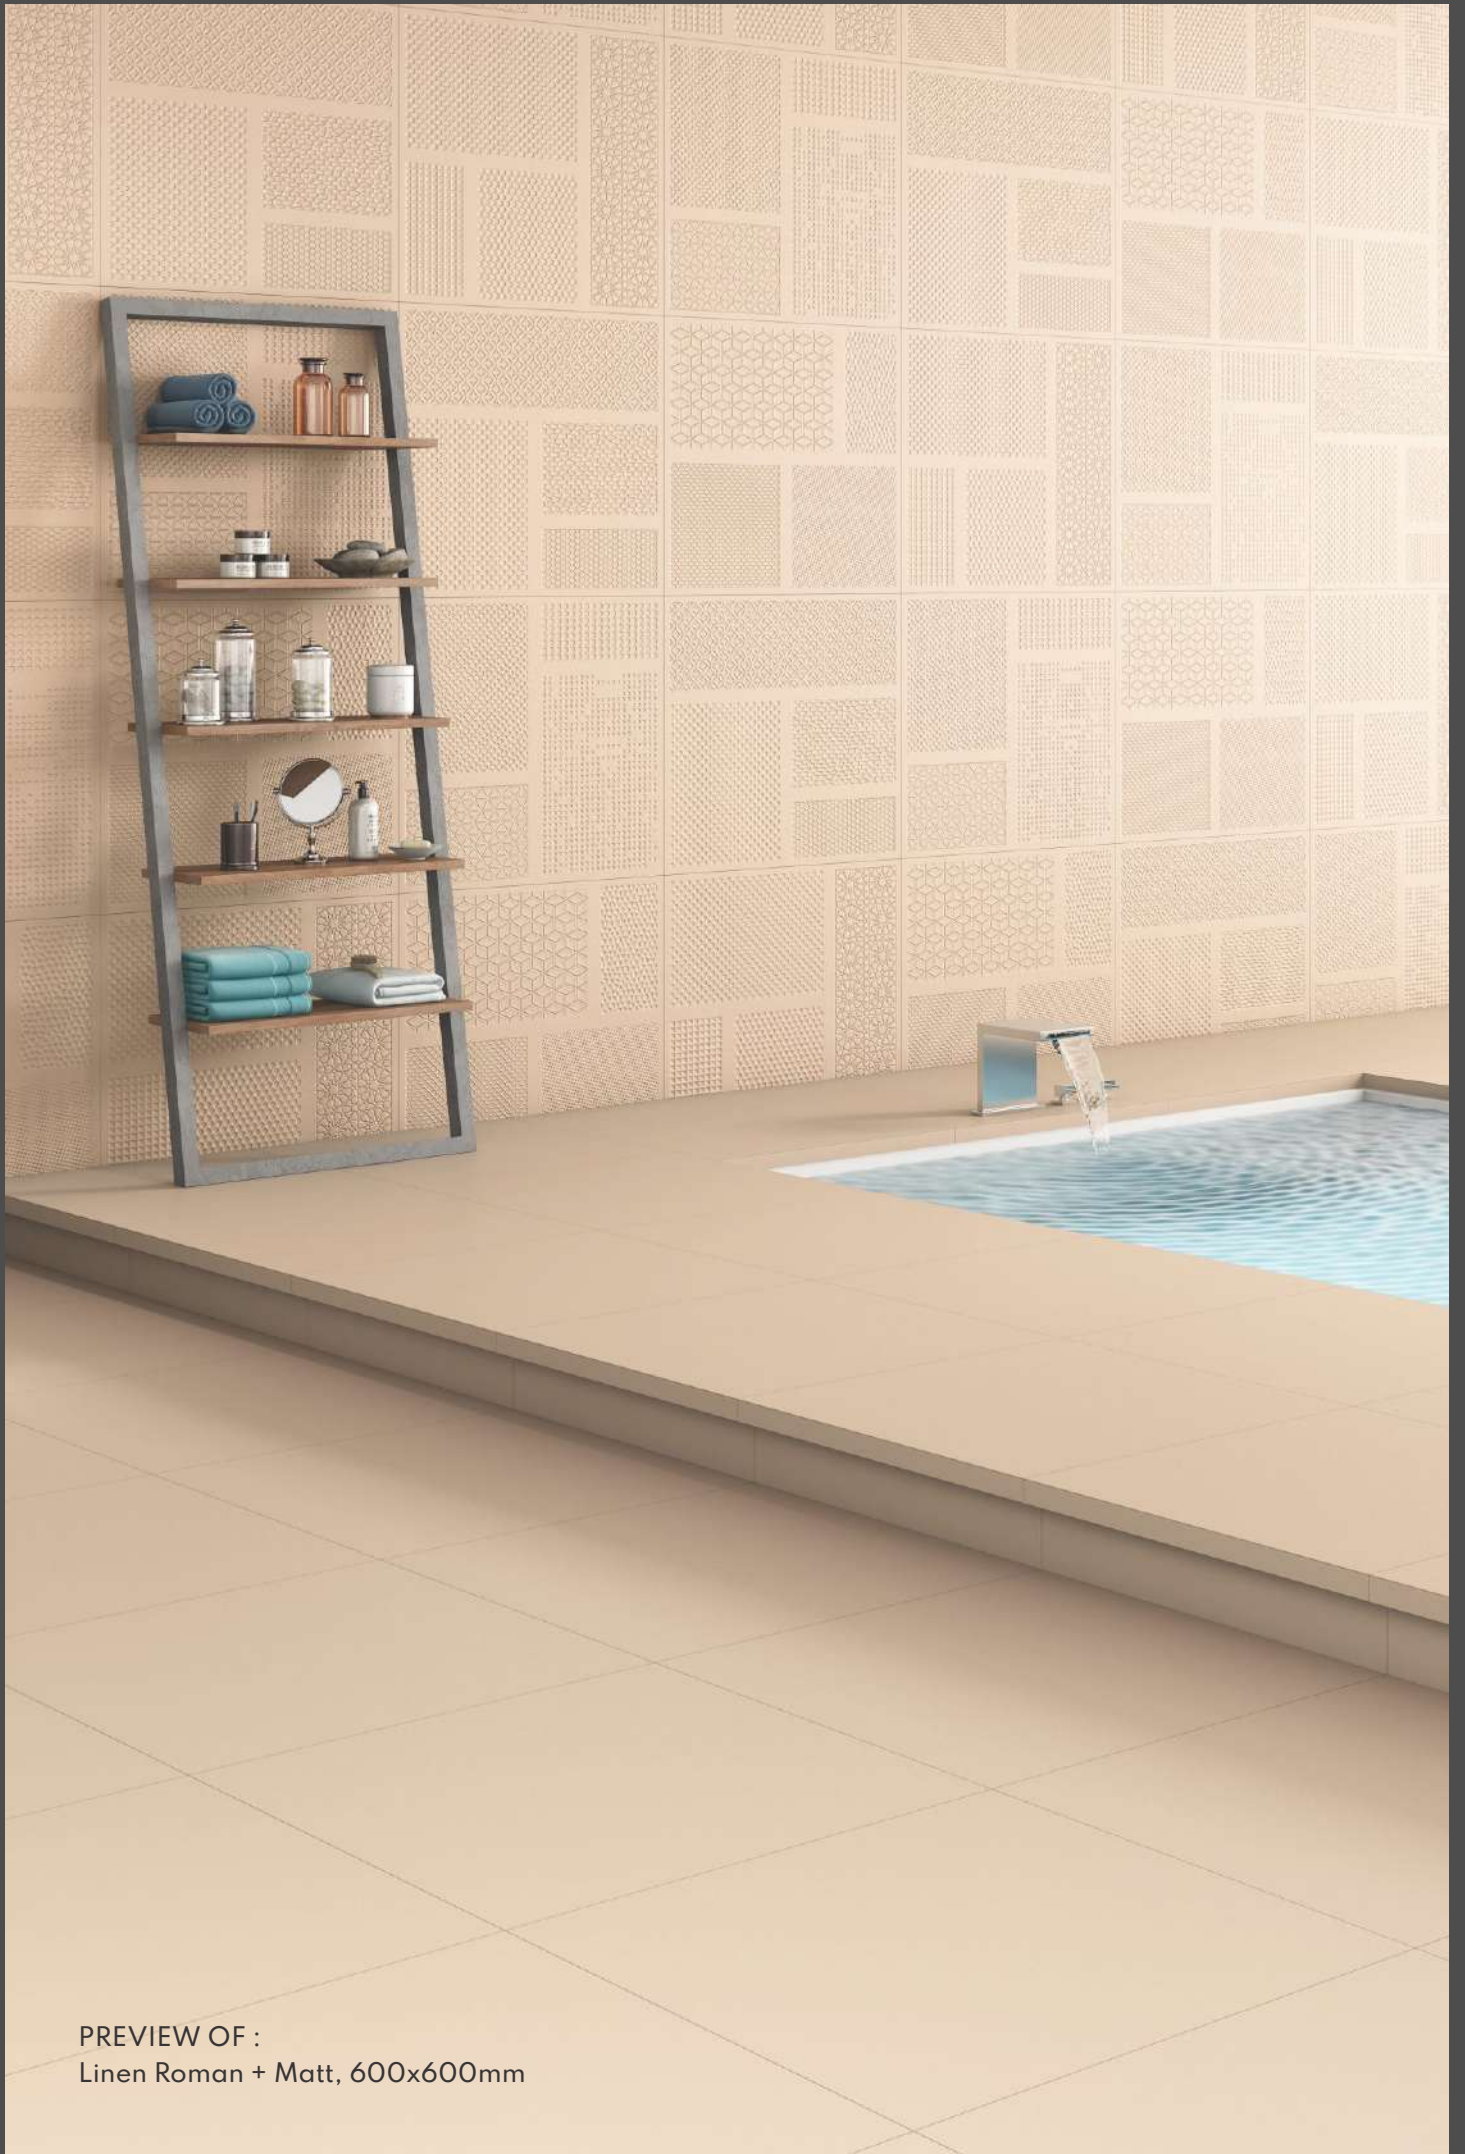

# ROMANA

*Feel the Ambient*

Size:

**600x600mm**

PREVIEW OF :  
Linen Roman + Matt, 600x600mm