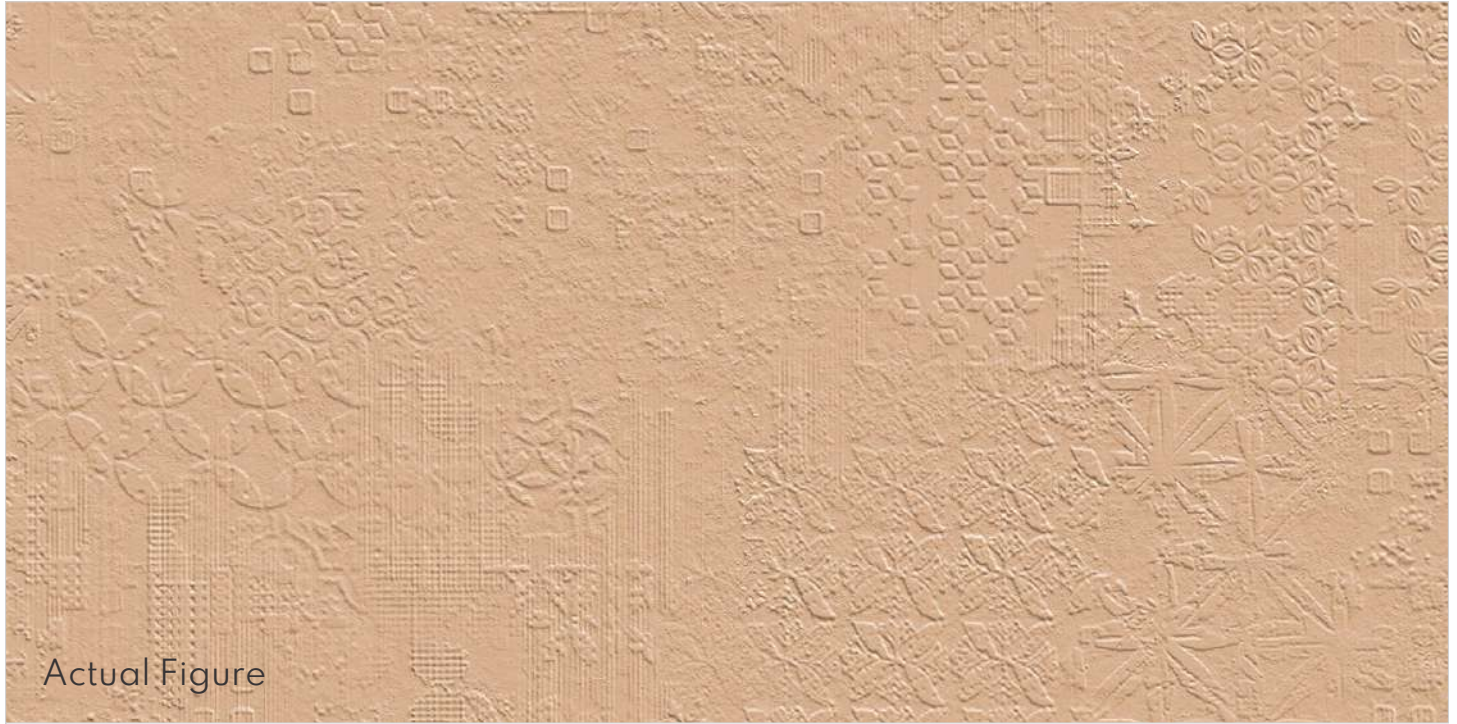

# SANDAL

Actual Figure

600x1200mm

Category : Rome

Low Water Absorption

Zero Maintenance

Highly Durable

Abrasion Resistance