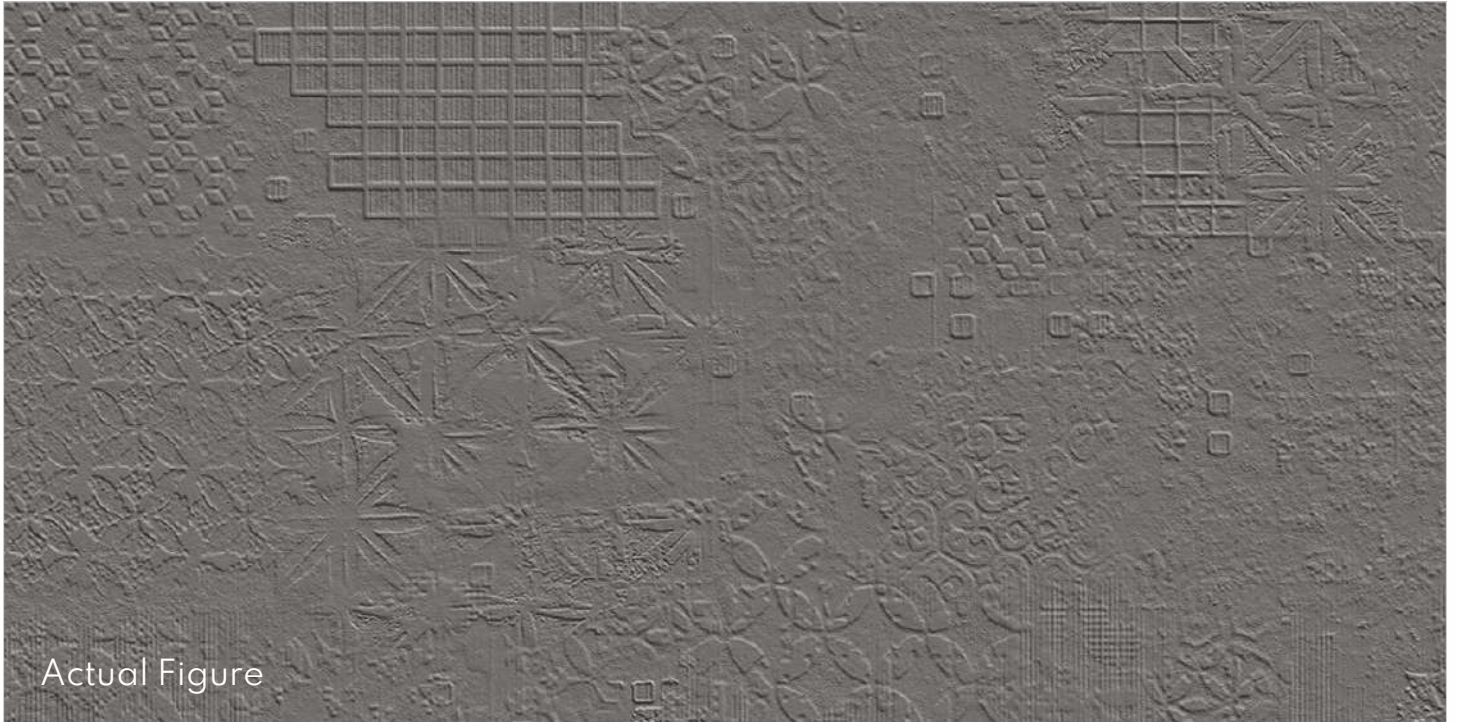

CARBON

600x1200mm

Category : Rome

Low Water
Absorption

Zero
Maintenance

Highly
Durable

Abrasion
Resistance

Heavy Duty
Tiles

Eco
Friendly