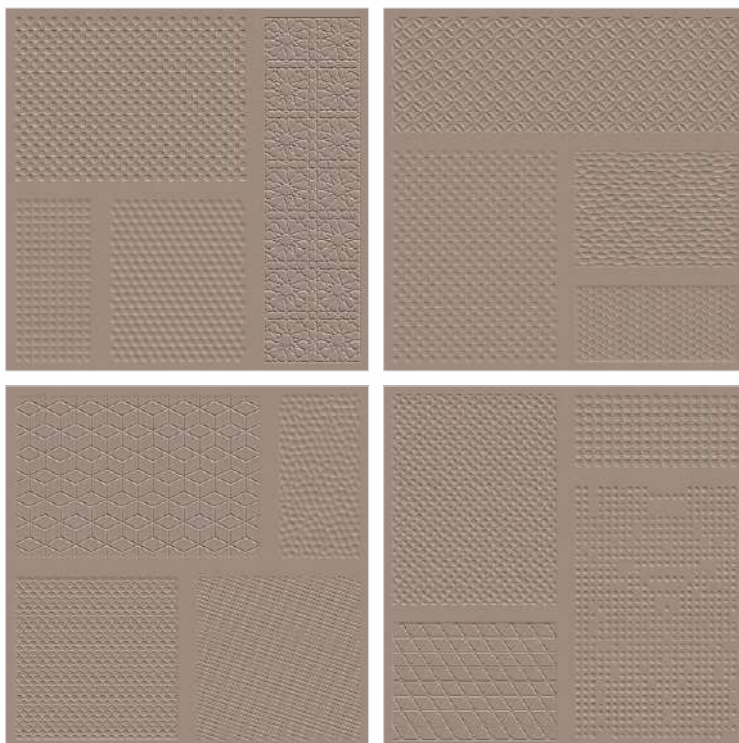

4 RANDOM
PUNCH FACES

Mushroom Roman