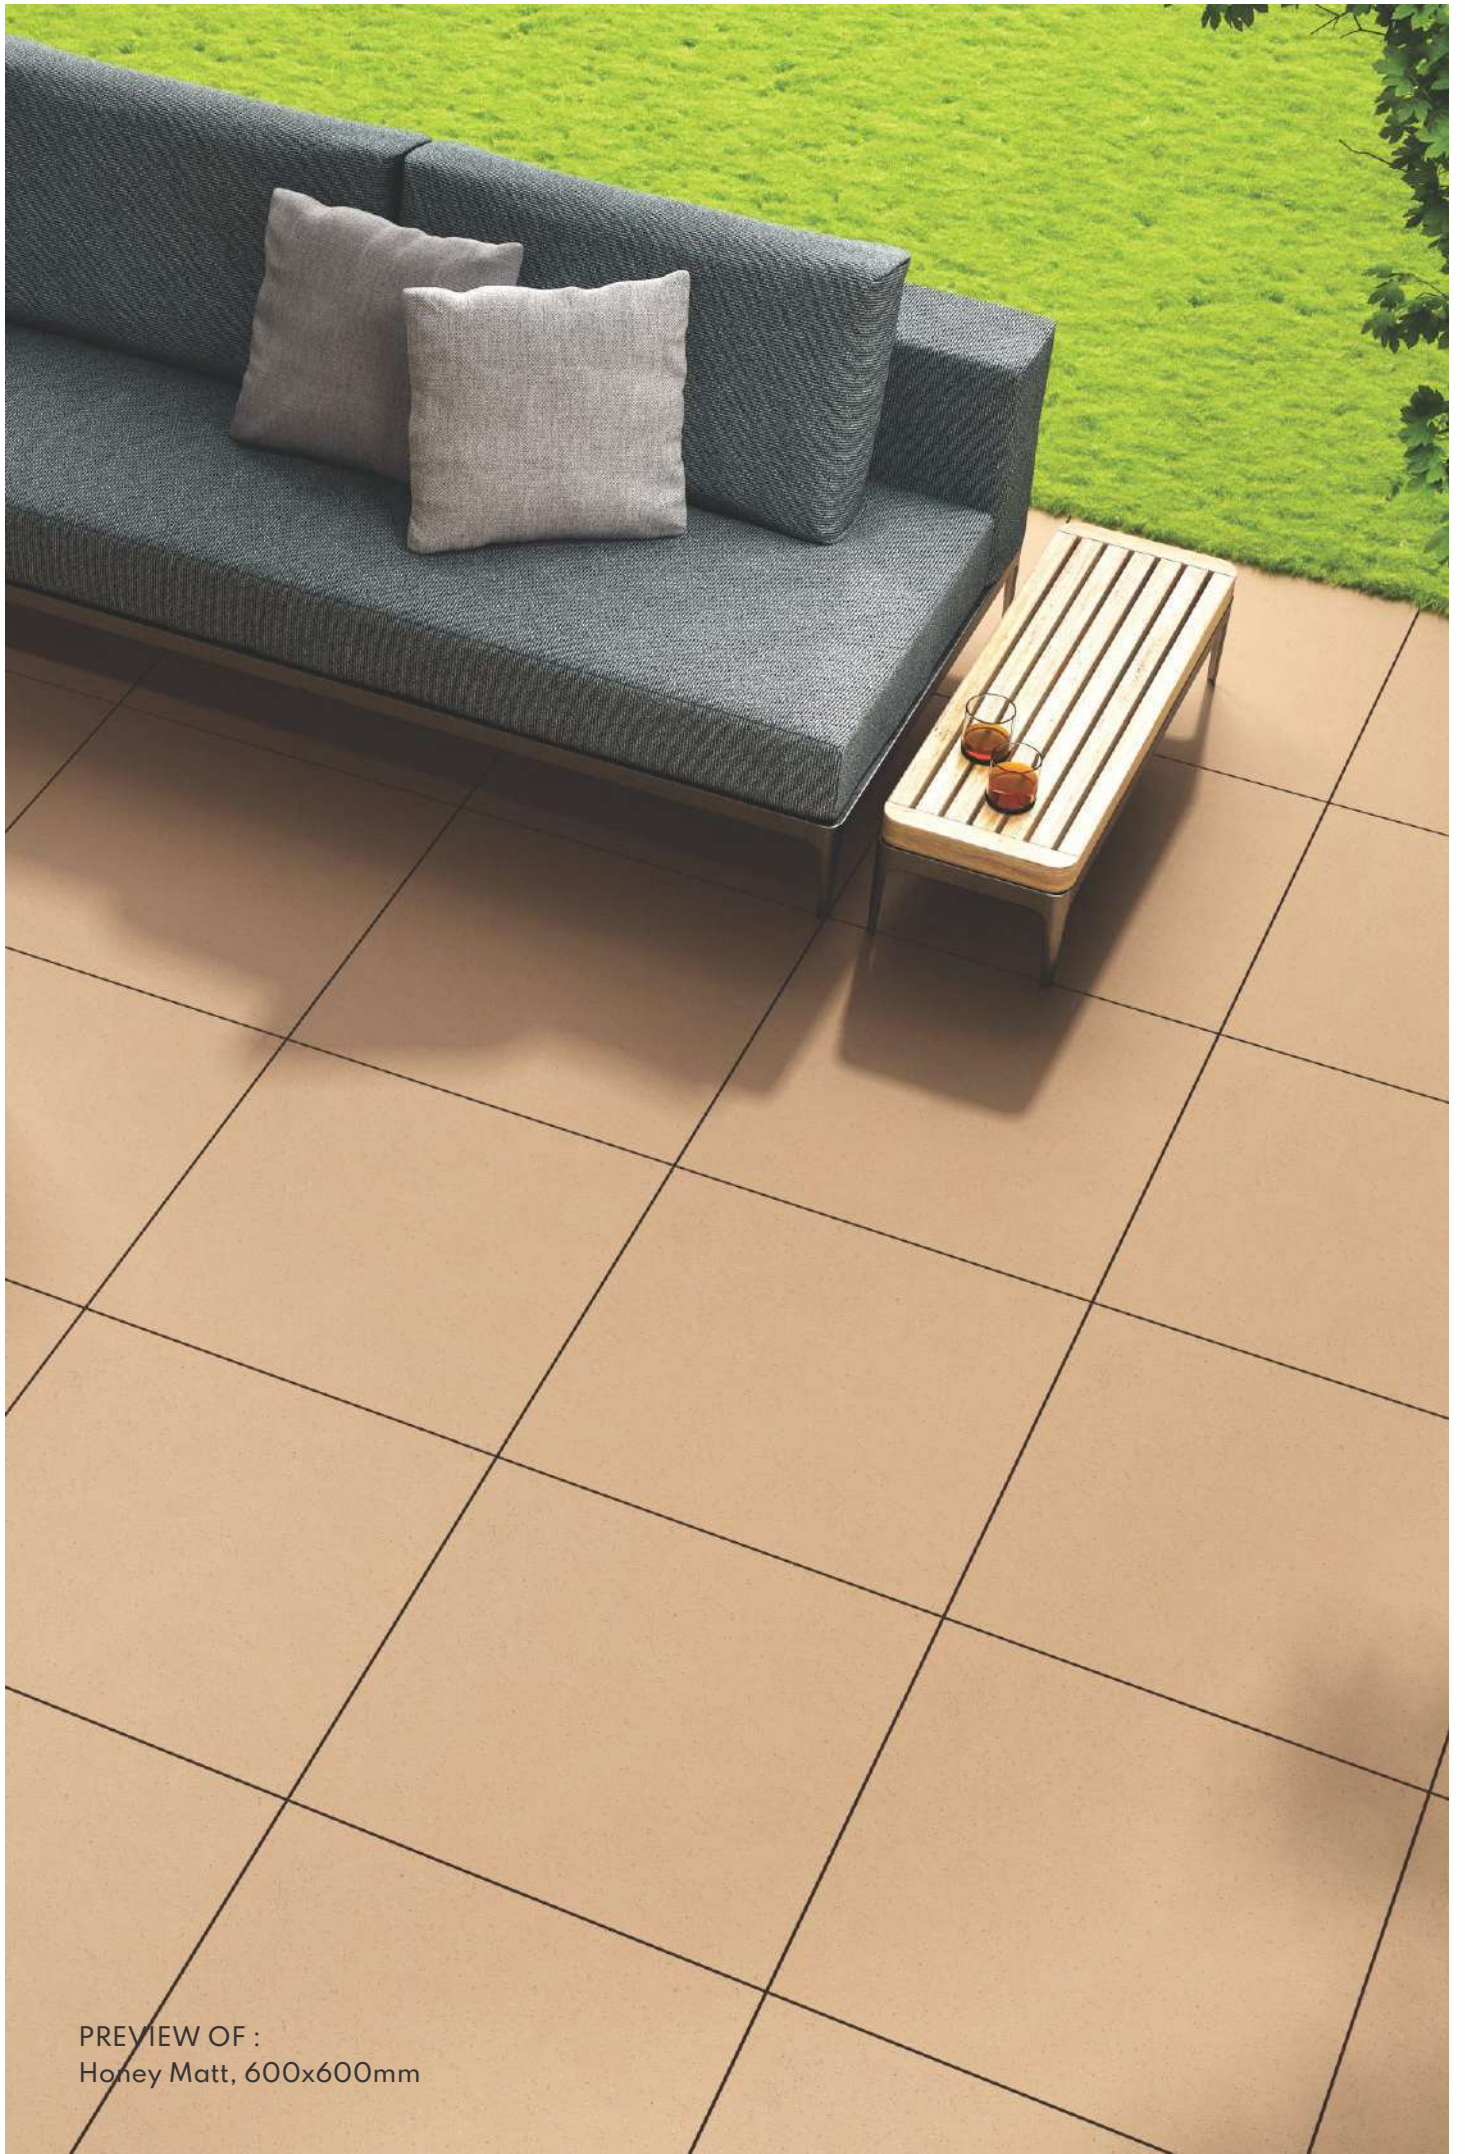

Cocoa Matt

Cocoa River

PREVIEW OF :  
Silk River, 600x600mm

Actual Figure

**600x600mm**

Category : Basic

Low Water  
Absorption

Zero  
Maintenance

Highly  
Durable

Abrasion  
Resistance

Heavy Duty  
Tiles

Eco  
Friendly

Silk Matt

Silk River

PREVIEW OF :  
Honey Matt, 600x600mm

Actual Figure