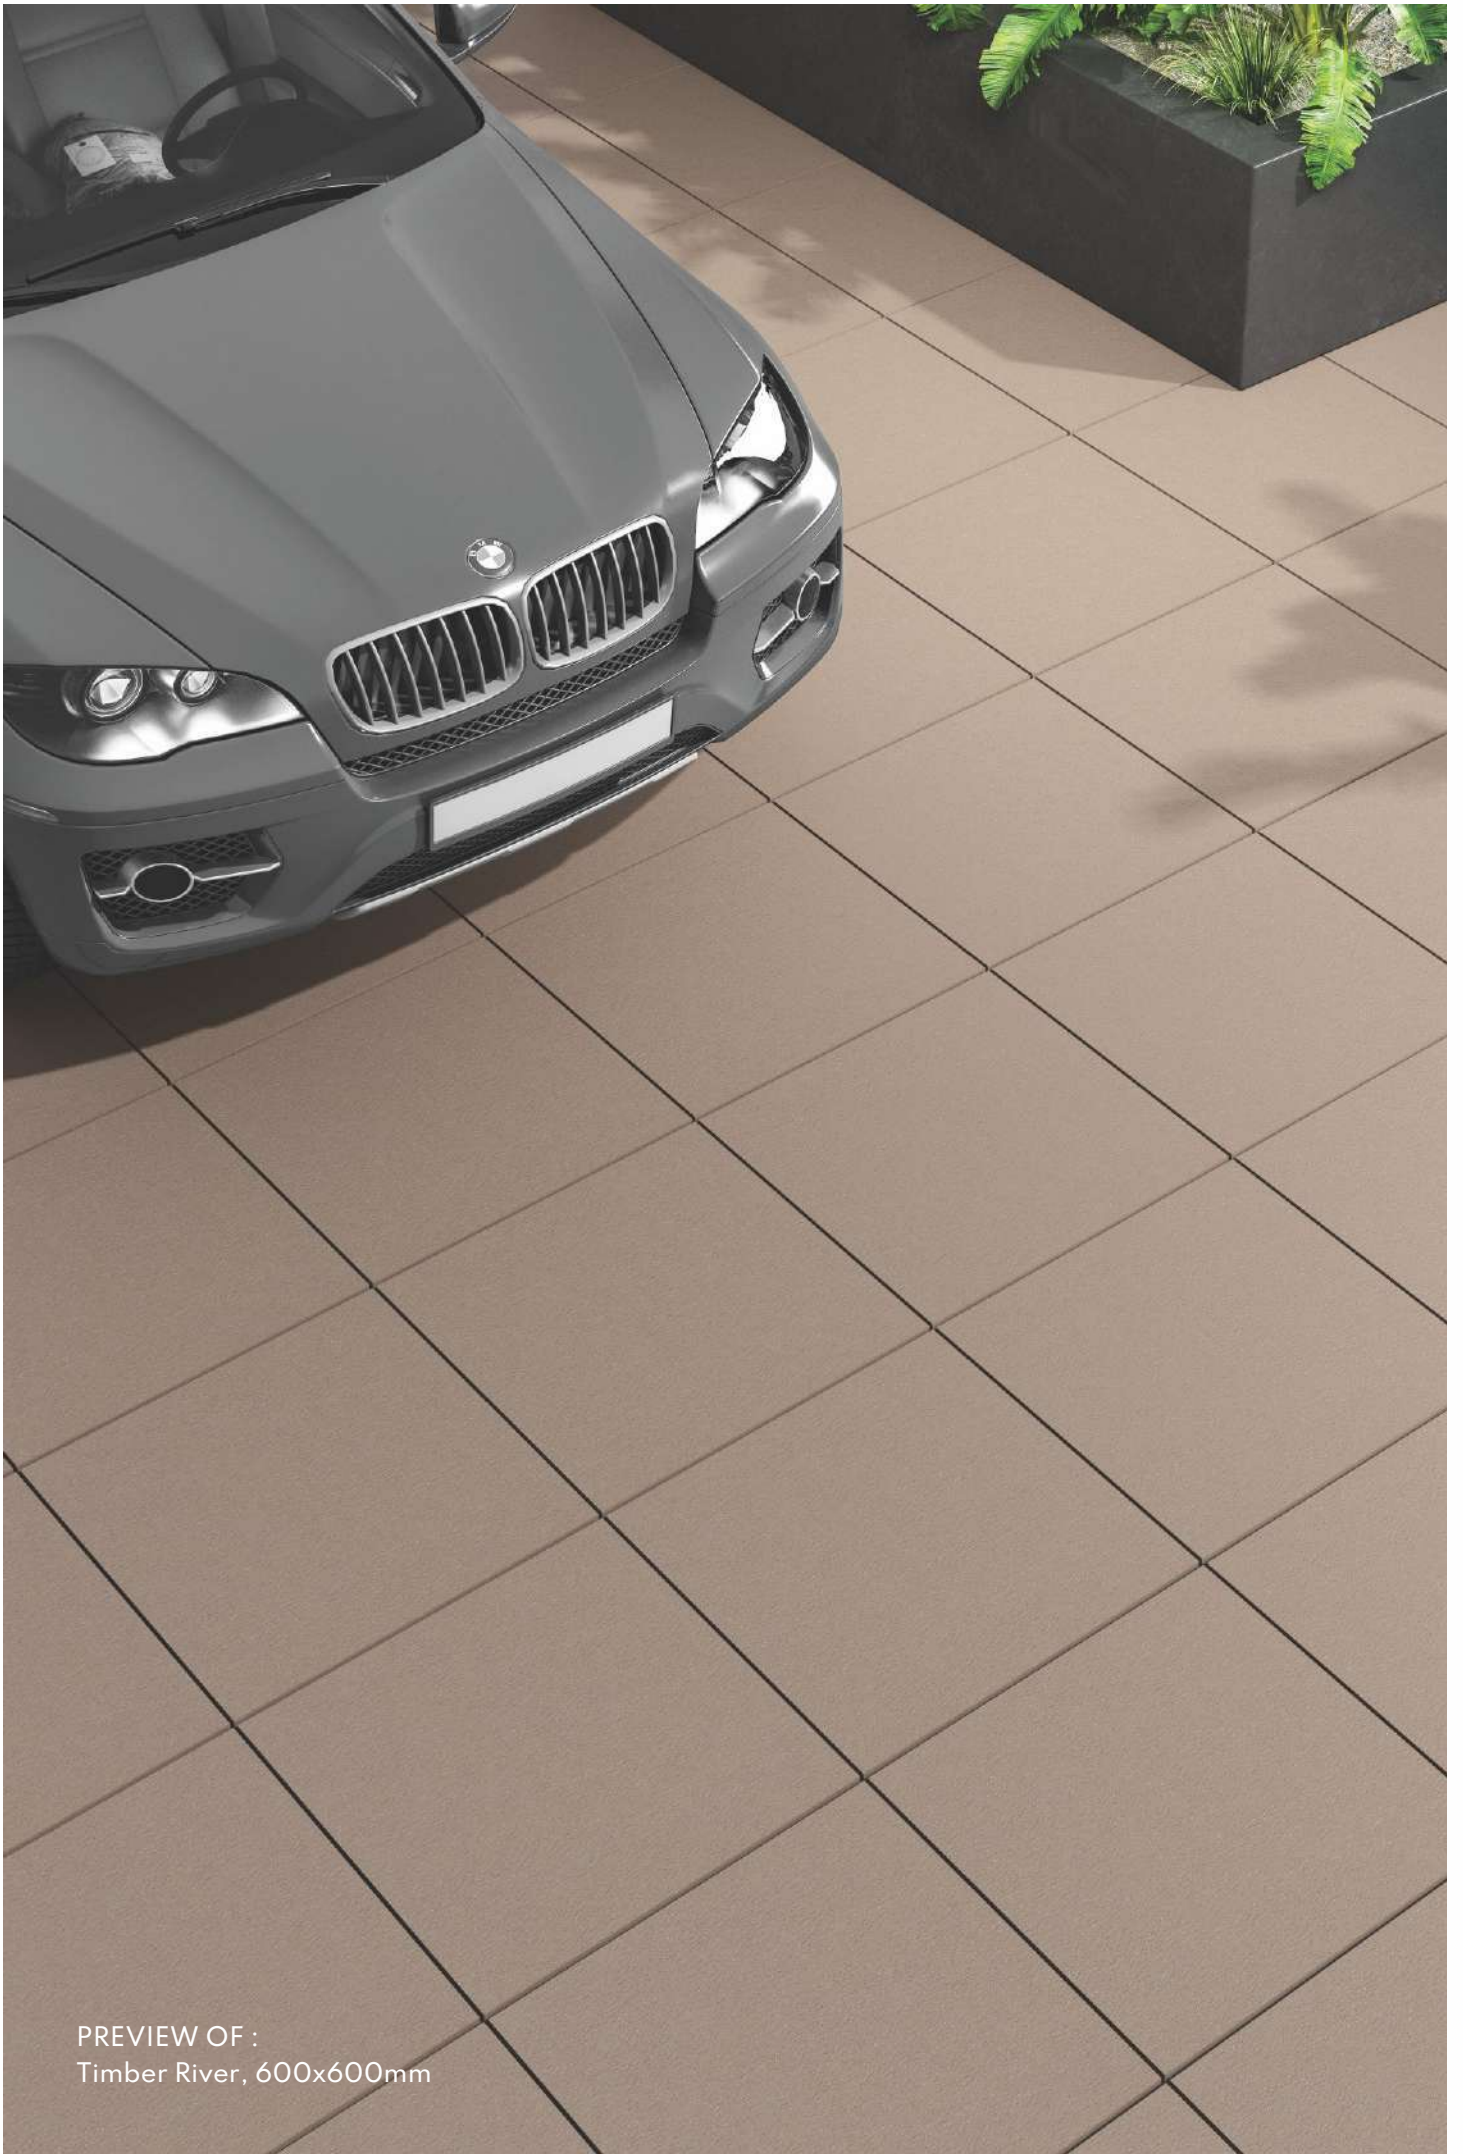

PREVIEW OF :
Timber River, 600x600mm