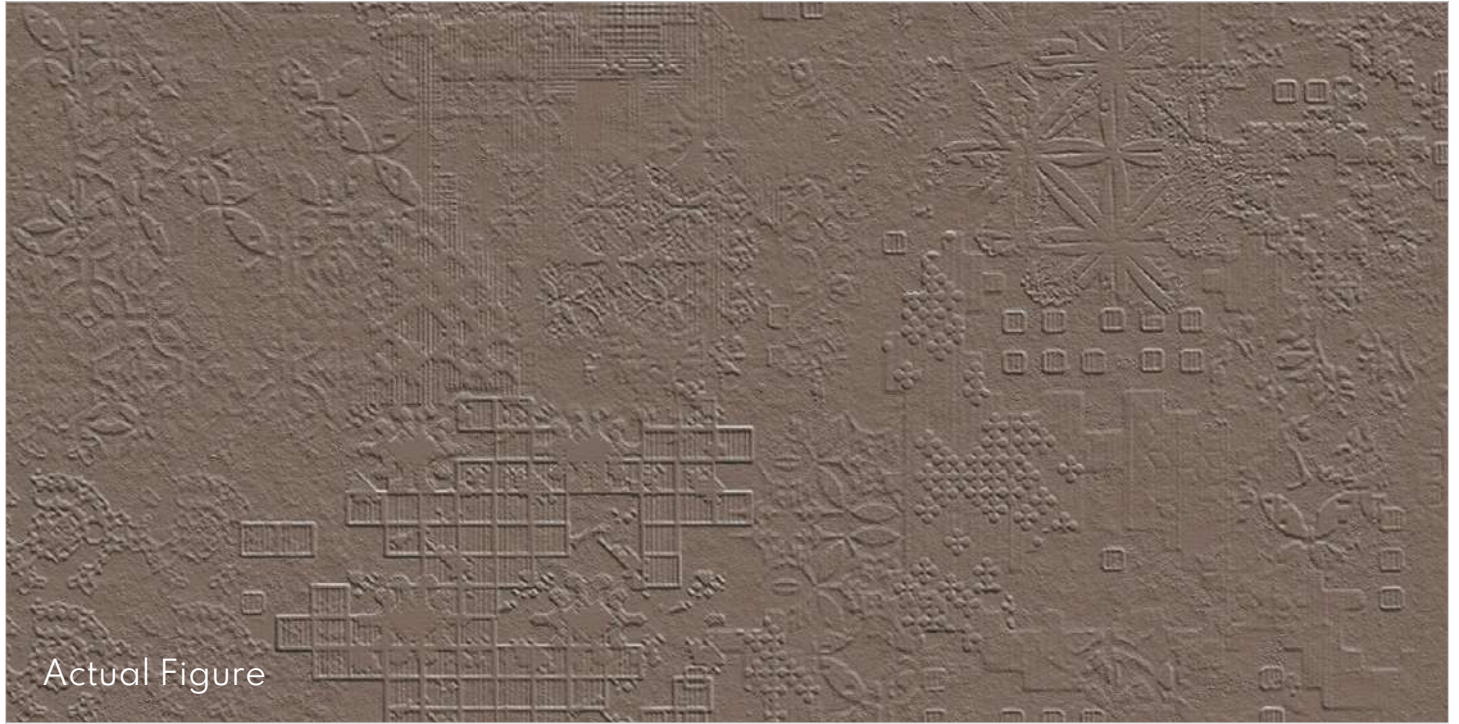

# BELGIUM

**600x1200mm**

Category : Rome

Low Water  
Absorption

Zero  
Maintenance

Highly  
Durable

Abrasion  
Resistance

Heavy Duty  
Tiles