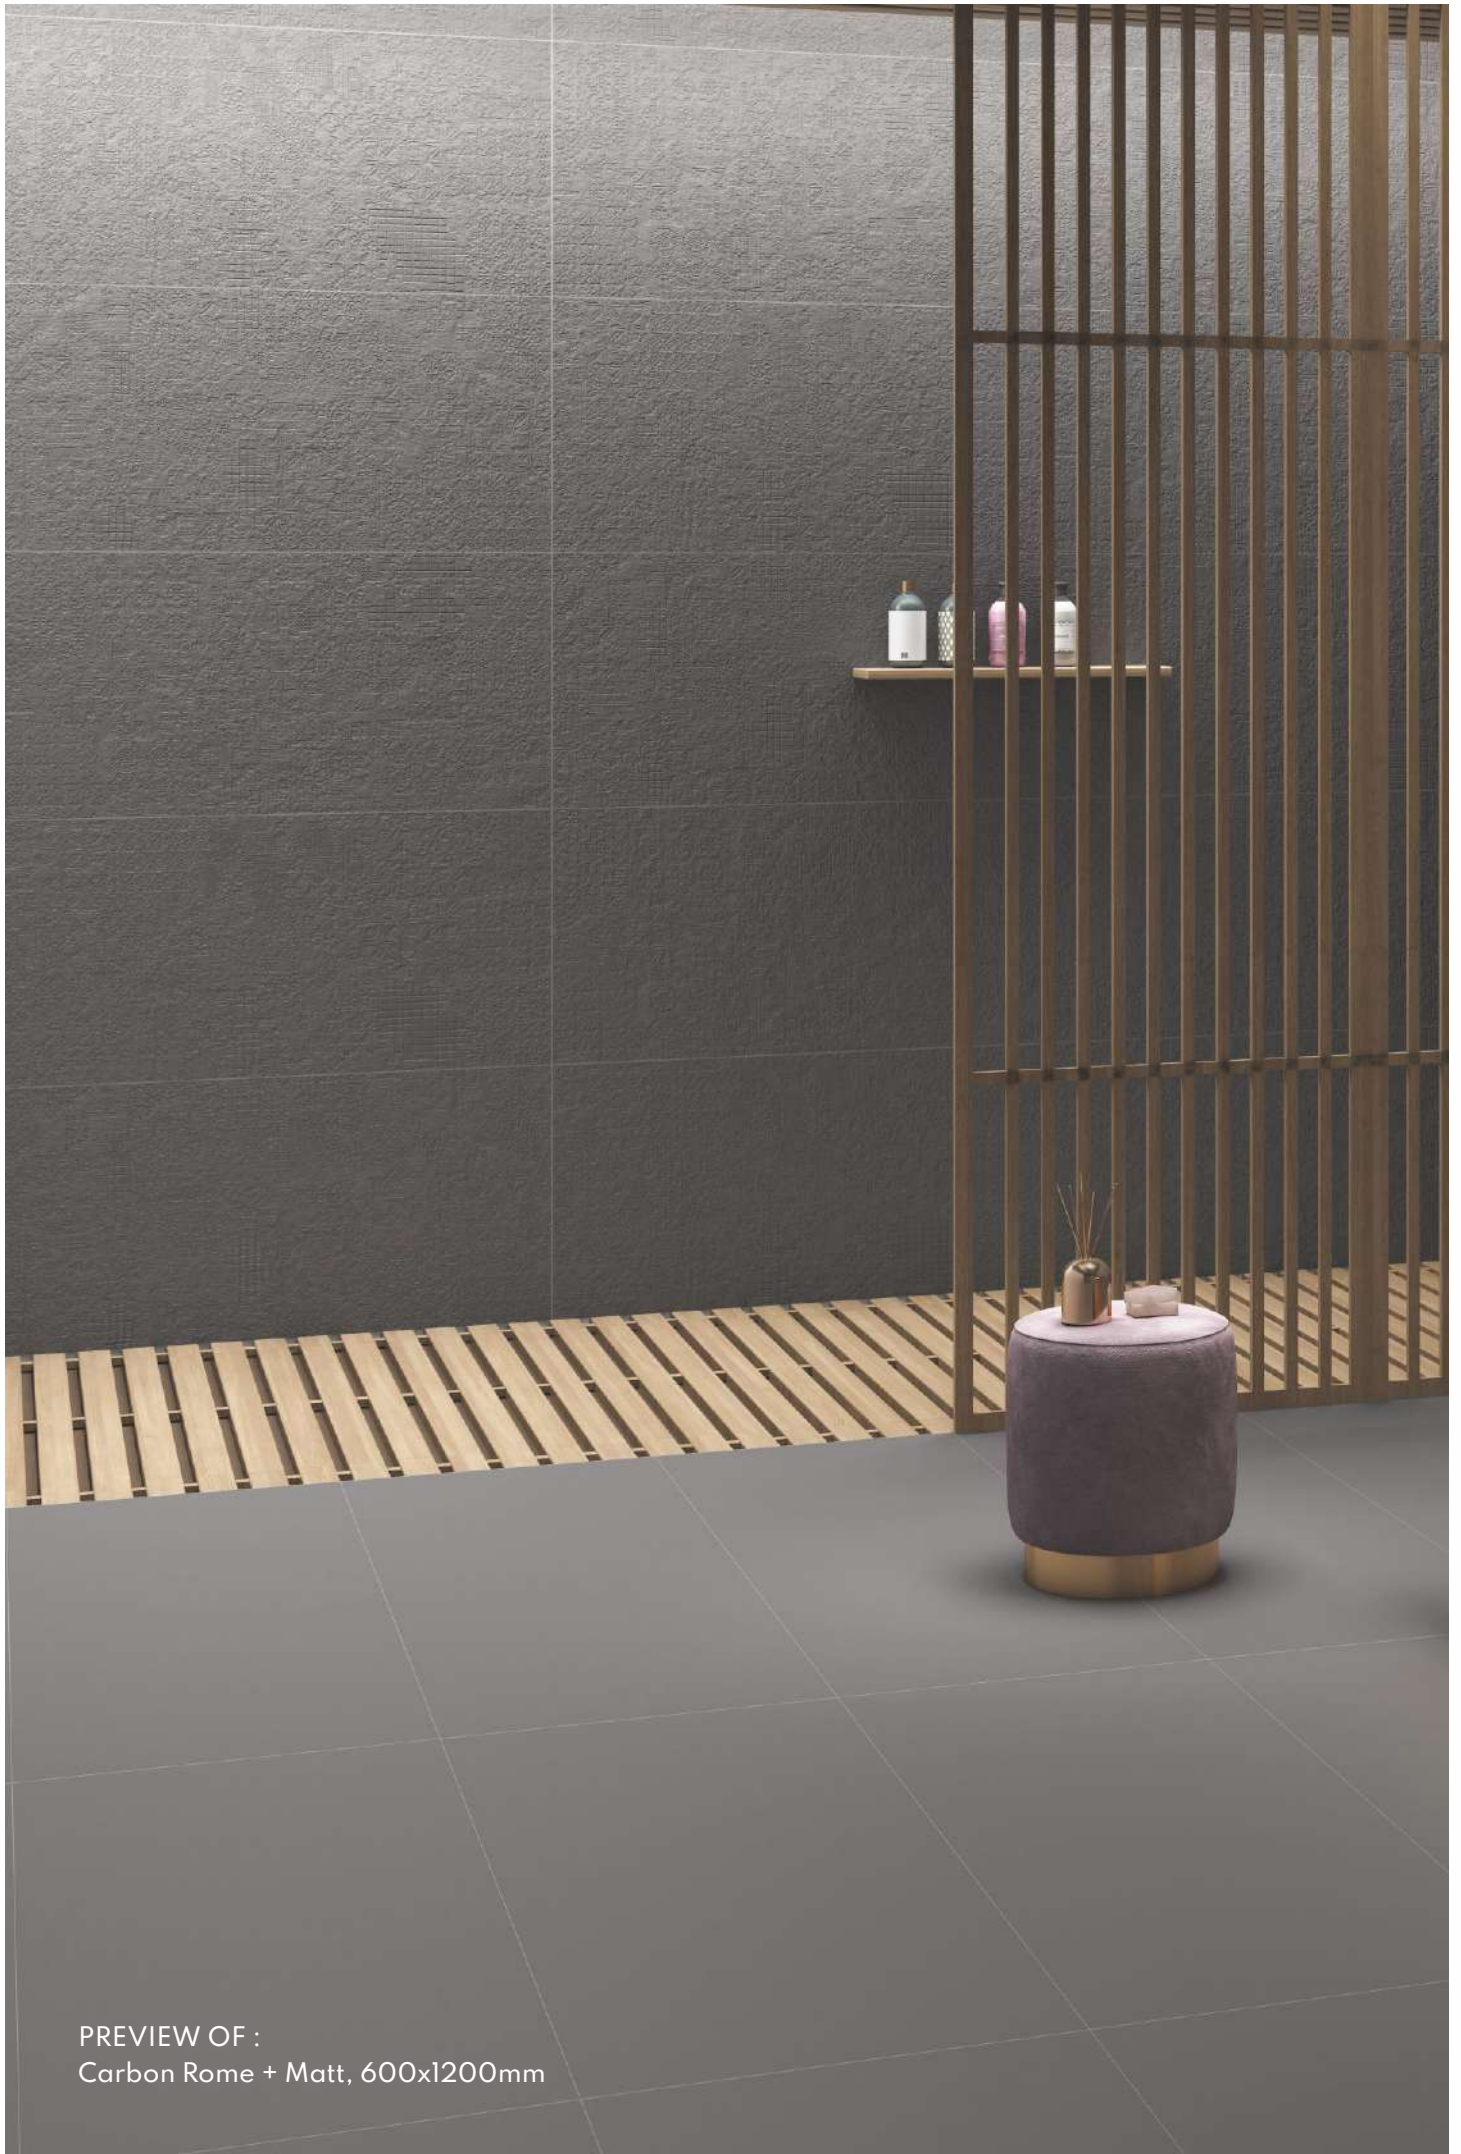

PREVIEW OF :
Carbon Rome + Matt, 600x1200mm