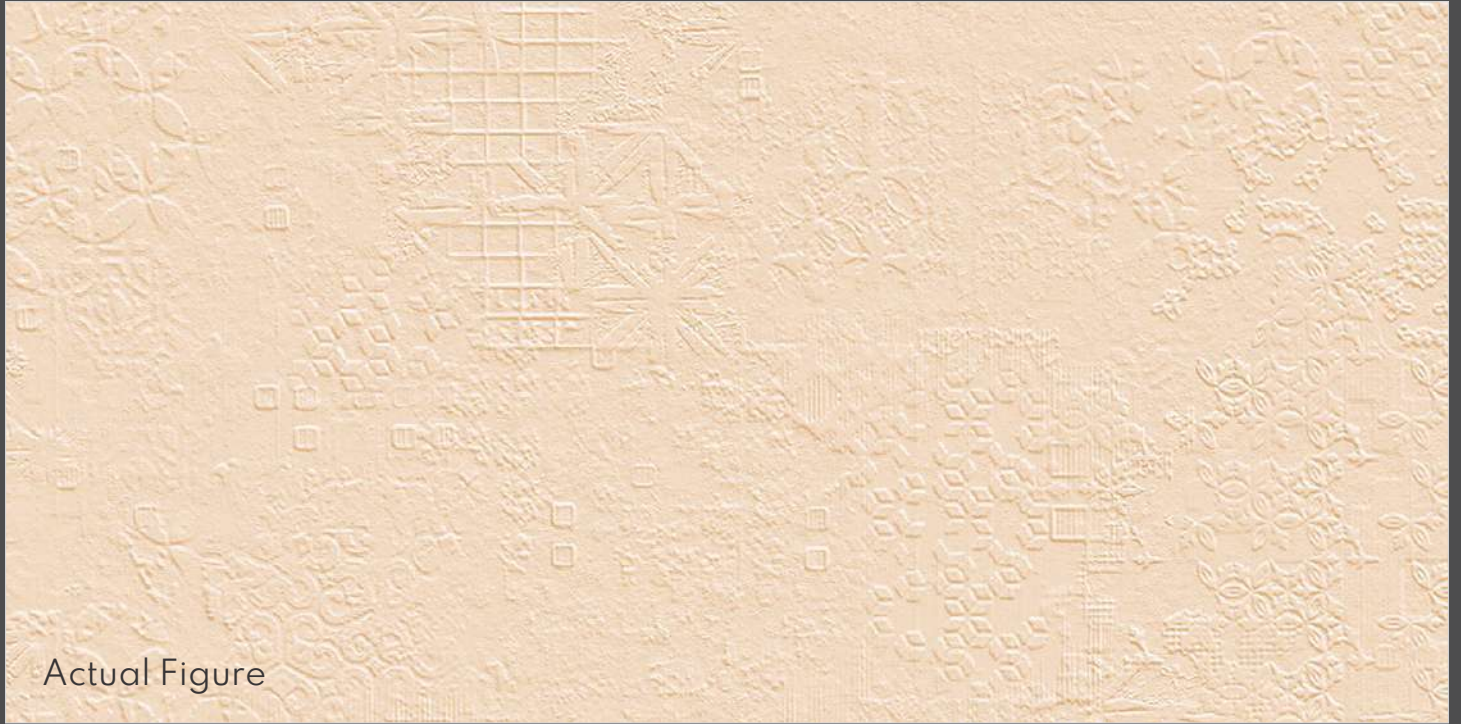

LINEN

Actual Figure

600x1200mm

Category : Rome

Low Water
Absorption

Zero
Maintenance

Highly
Durable

Abrasion
Resistance

Heavy Duty
Tiles

Eco
Friendly