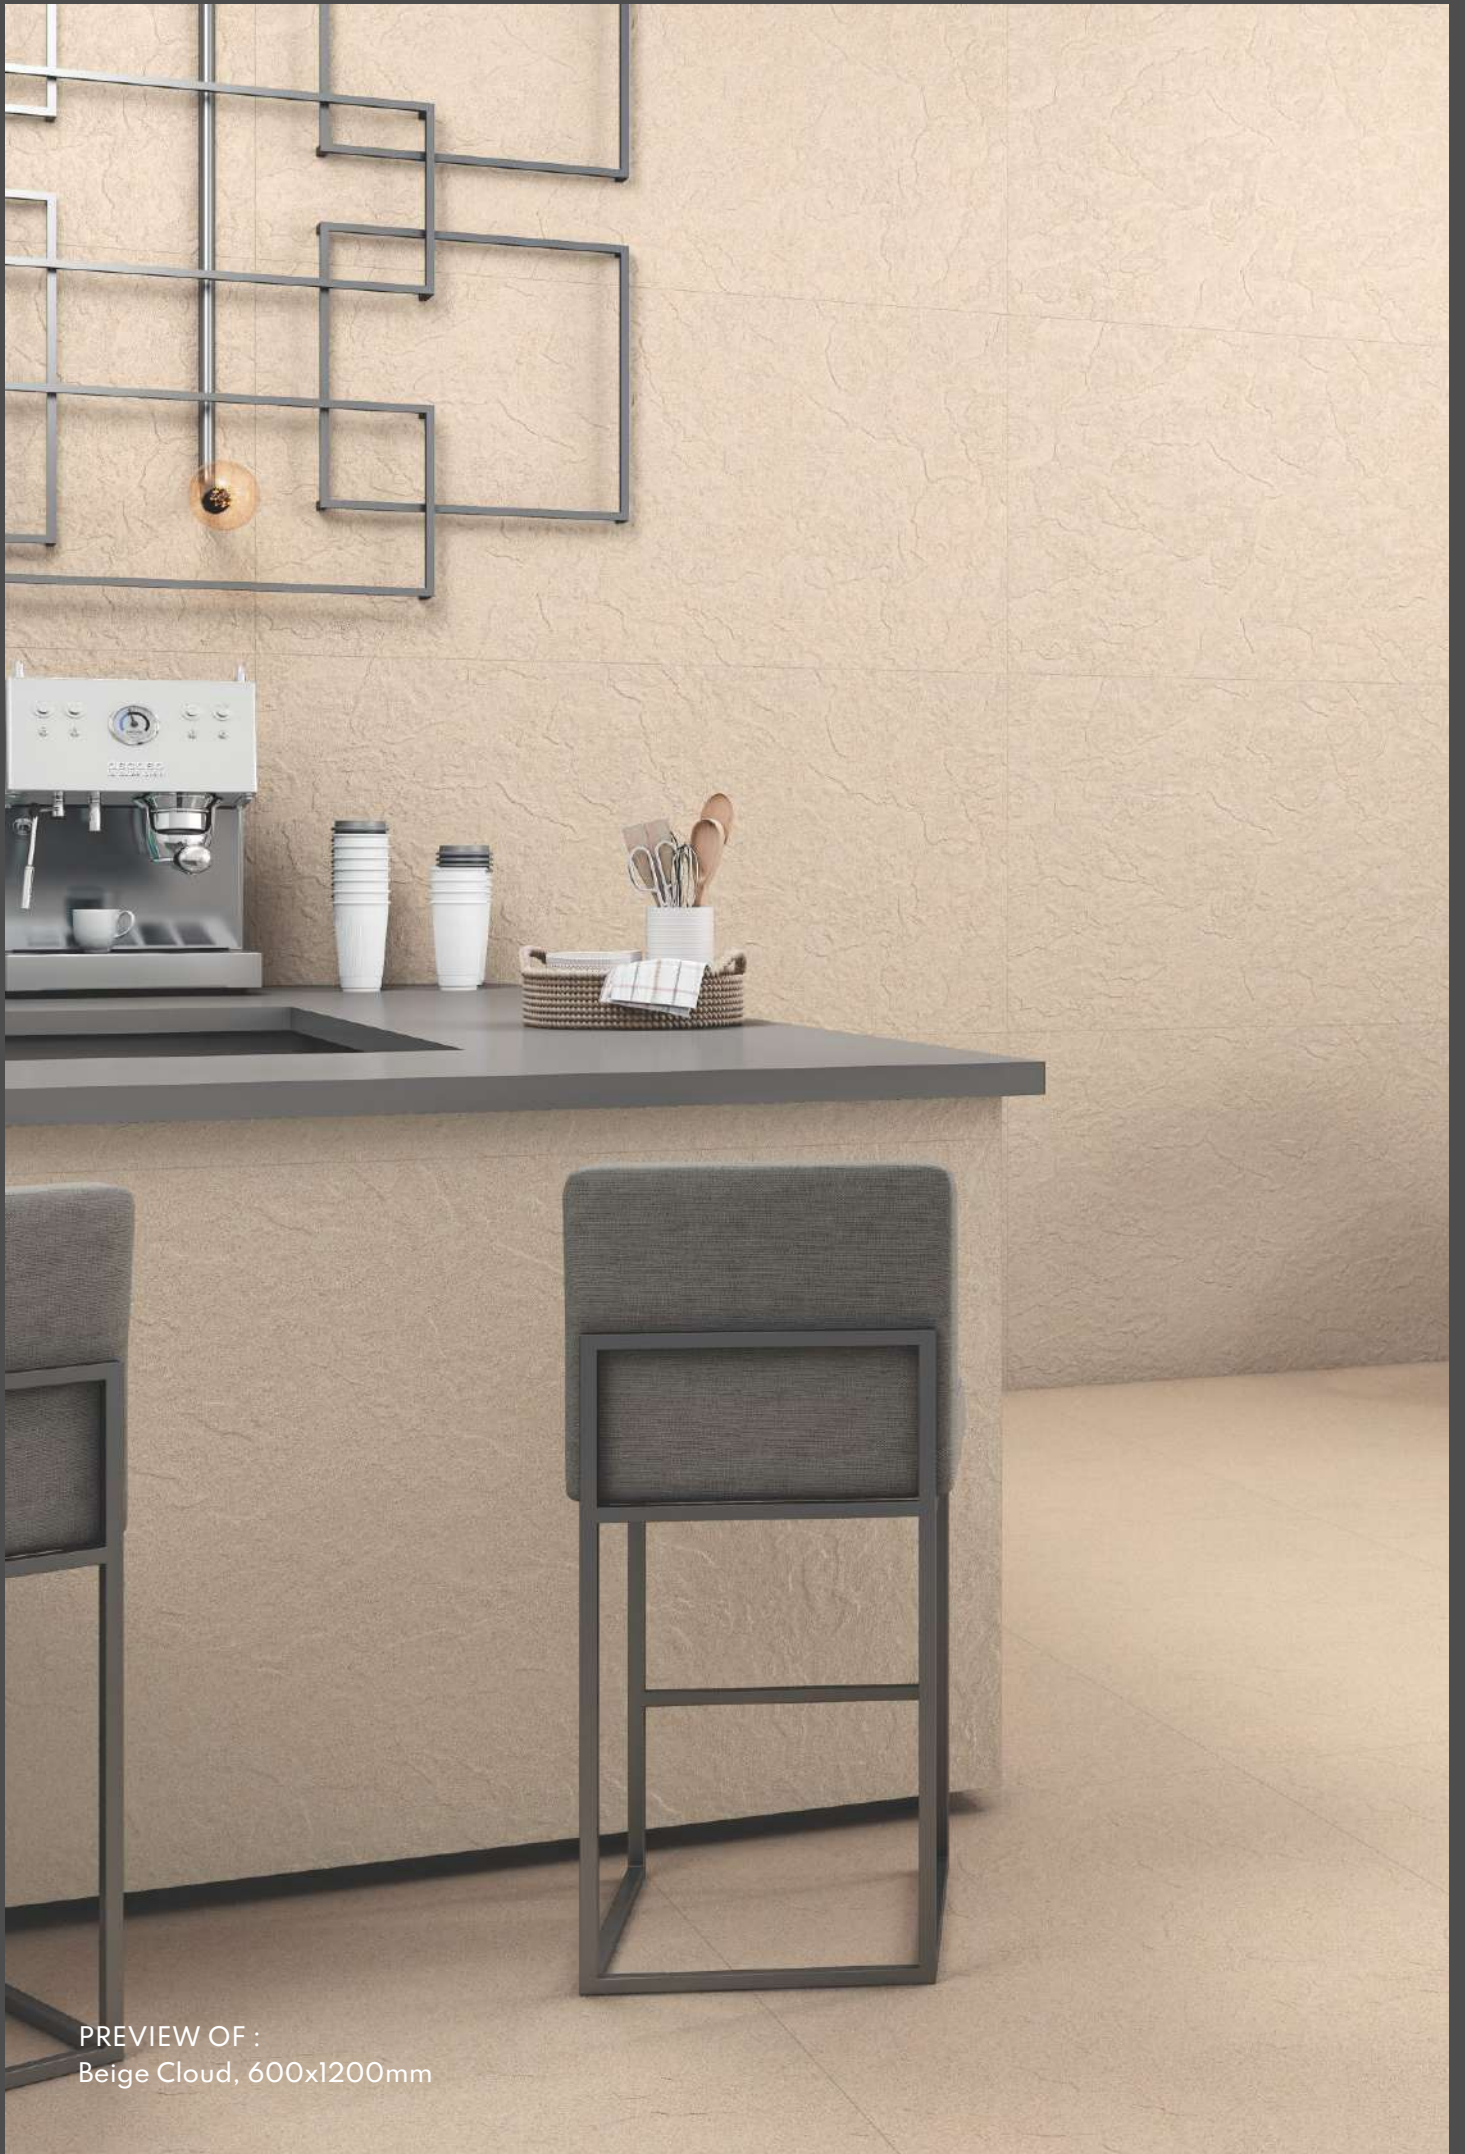

SAND ●●●●●●<sup>®</sup>  
**DUNE**  
FULL BODY

*Feel the Vastness*

Sizes:

- 800x1600mm
- 600x1200mm
- 600x600mm

PREVIEW OF :  
Beige Cloud, 600x1200mm