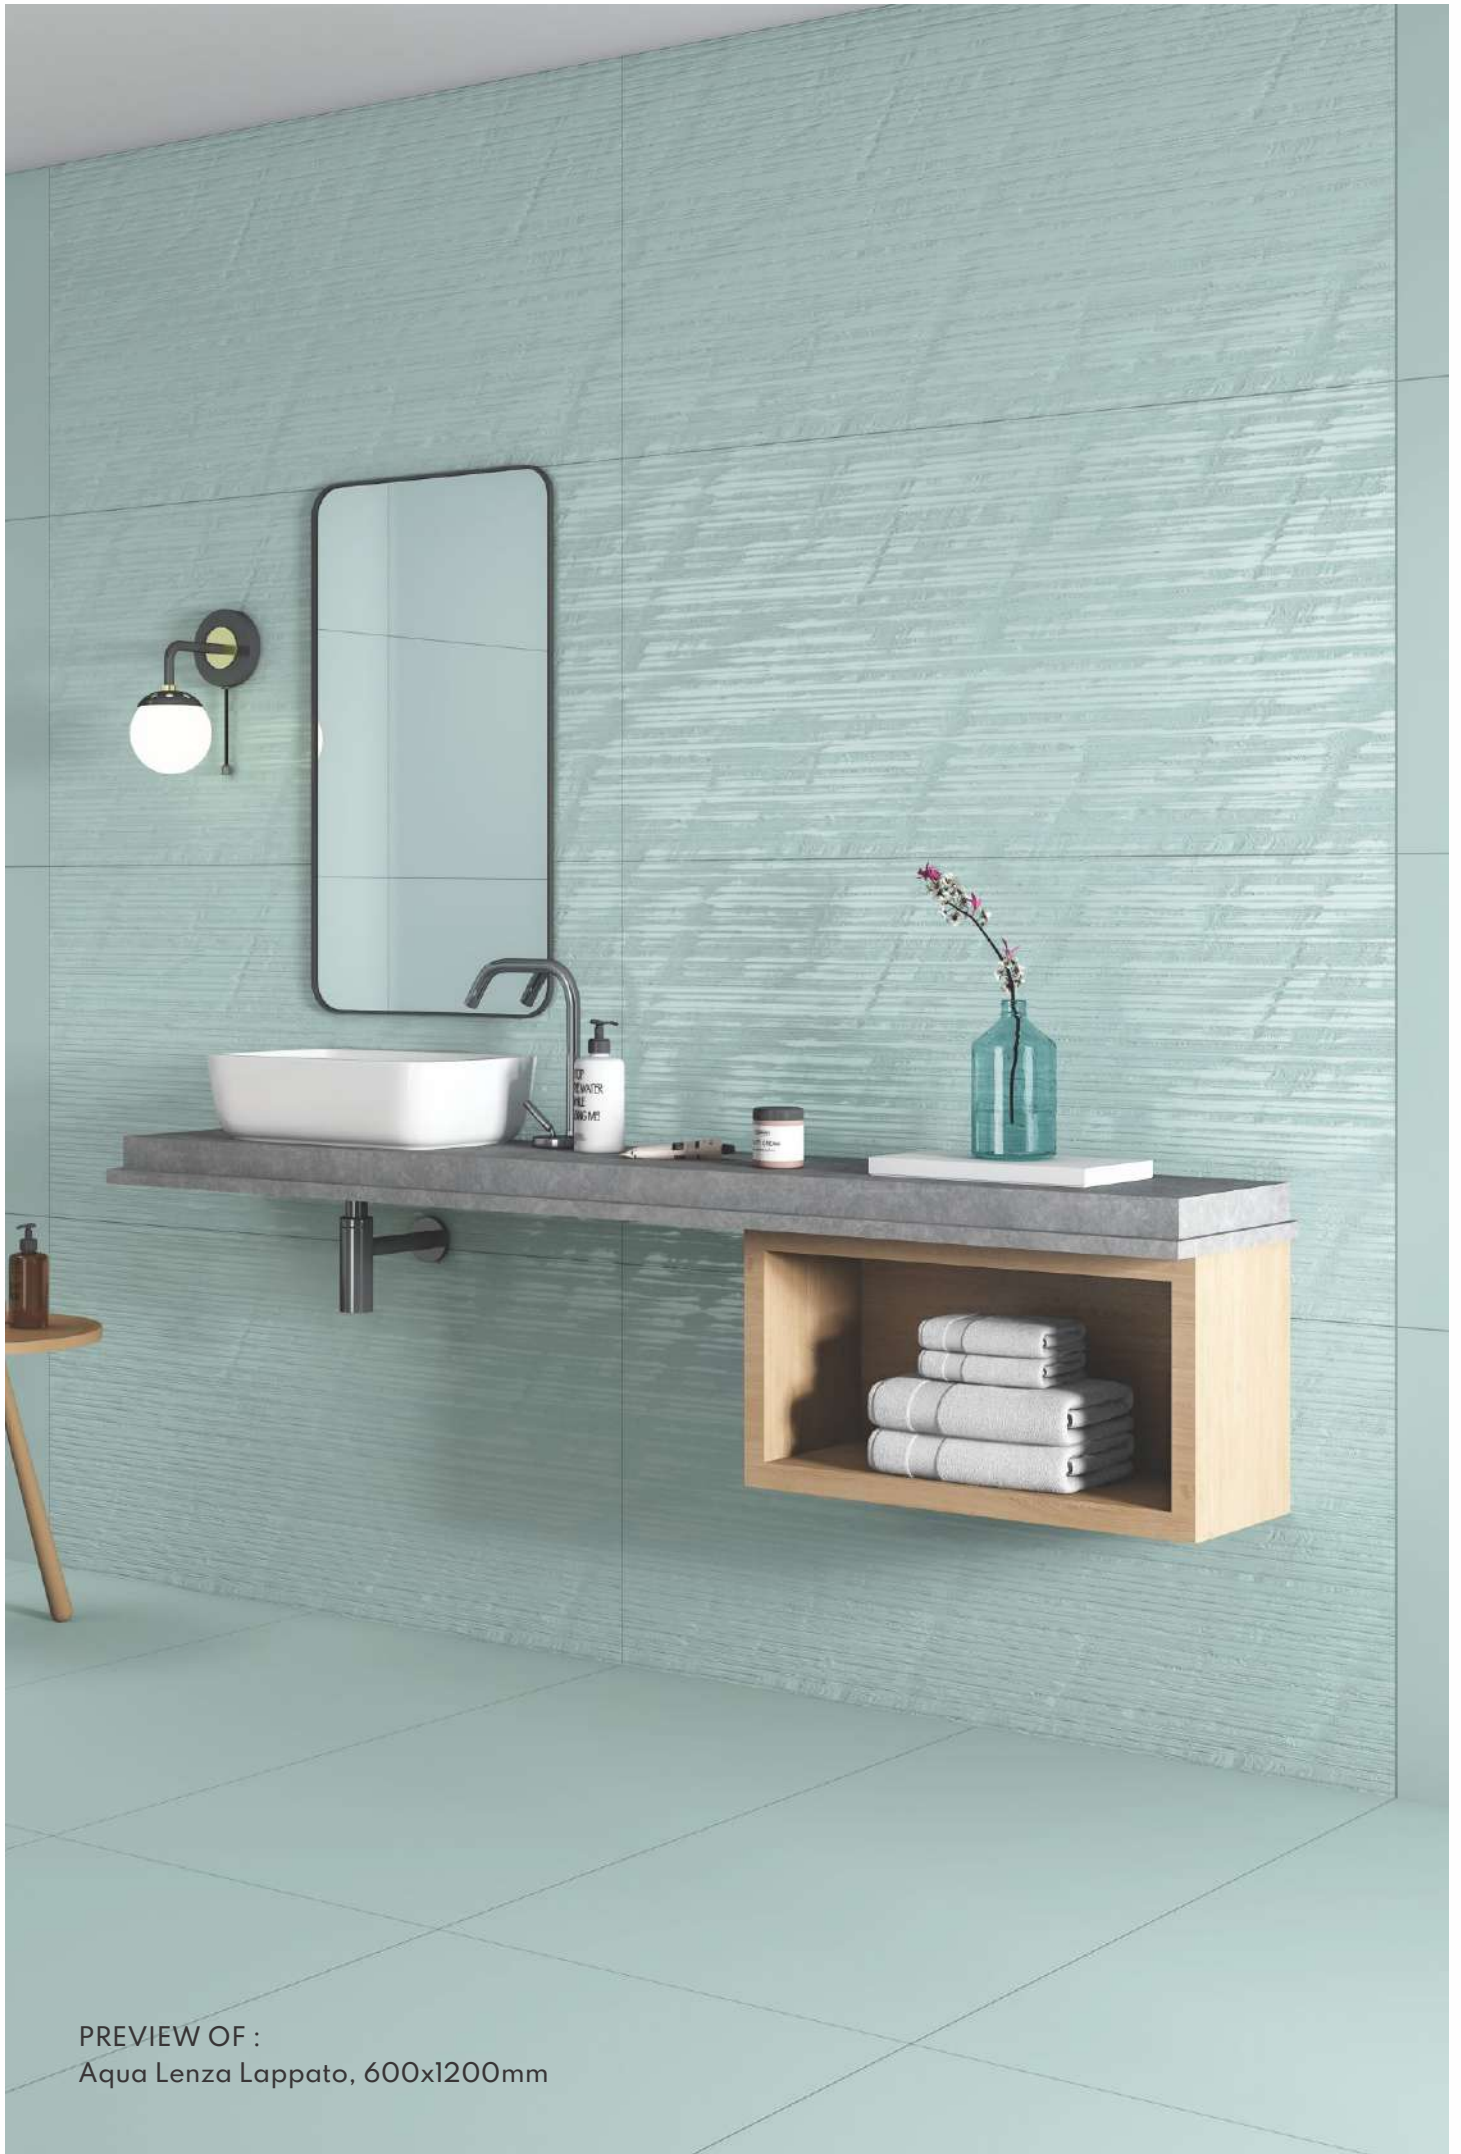

PREVIEW OF :
Aqua Lenza Lappato, 600x1200mm