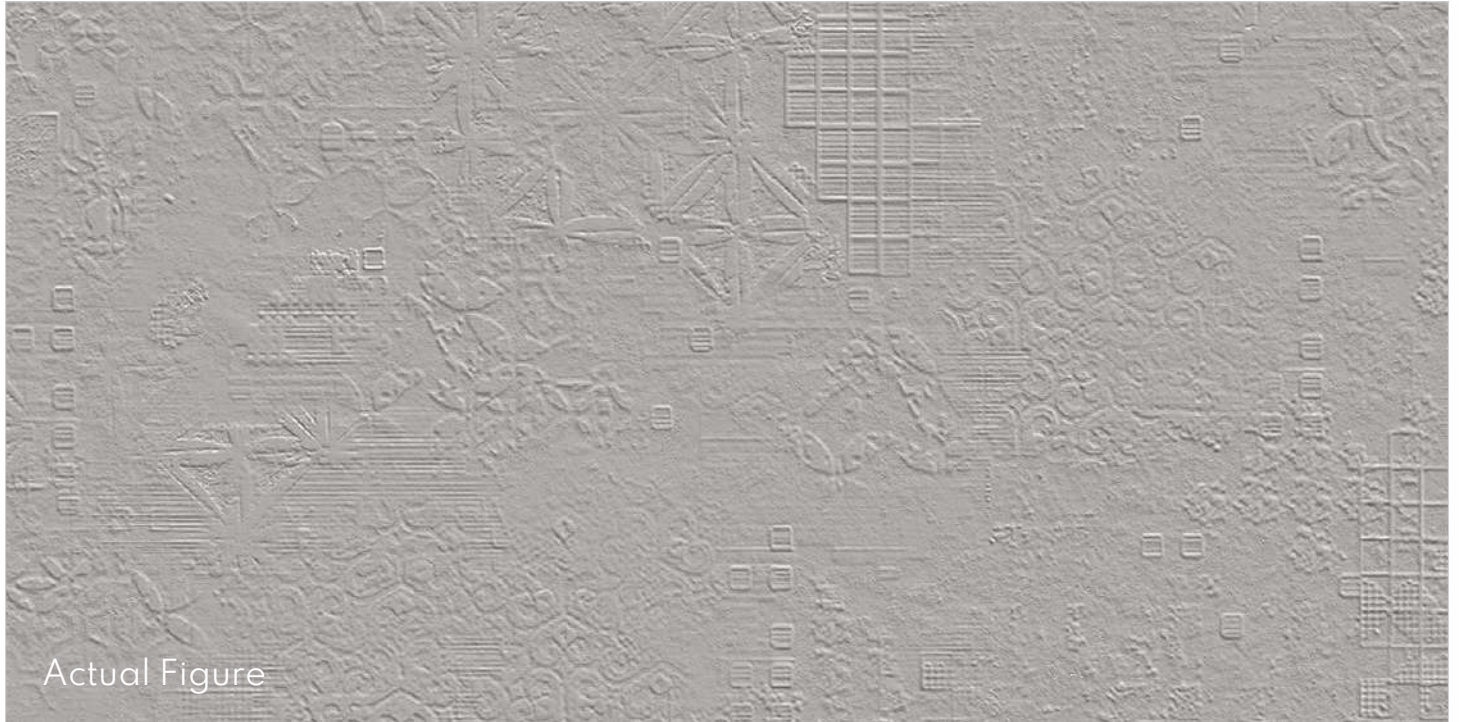

Eco  
Friendly

3 Different Punches

Belgium Rome

Belgium Matt (Plain)

PREVIEW OF :  
Cement Rome + Matt, 600x1200mm

Actual Figure

**600x1200mm**

Category : Rome