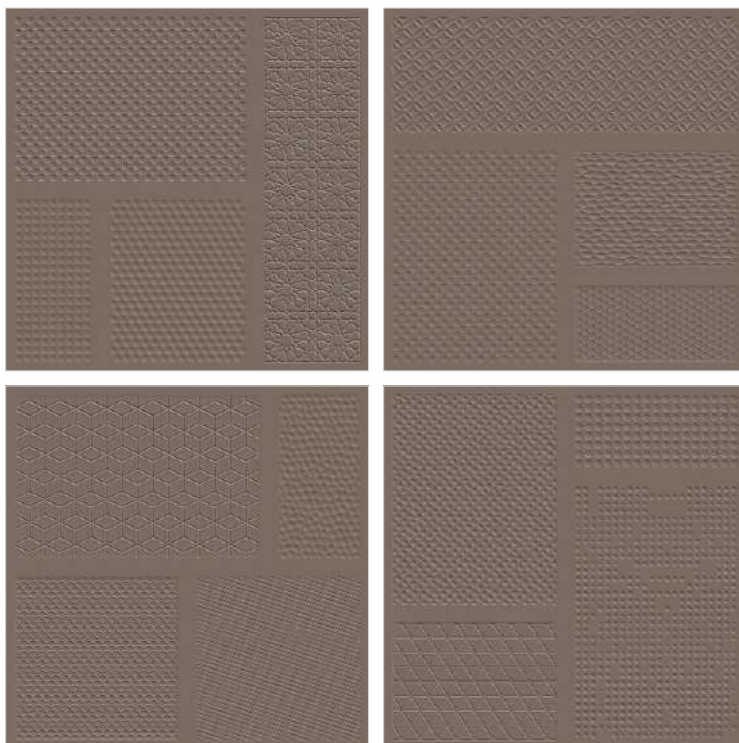

Zero Maintenance

Highly Durable

Abrasion Resistance

Heavy Duty Tiles

Eco Friendly

4 RANDOM  
PUNCH FACES

Belgium Roman

Belgium Matt (Plain)