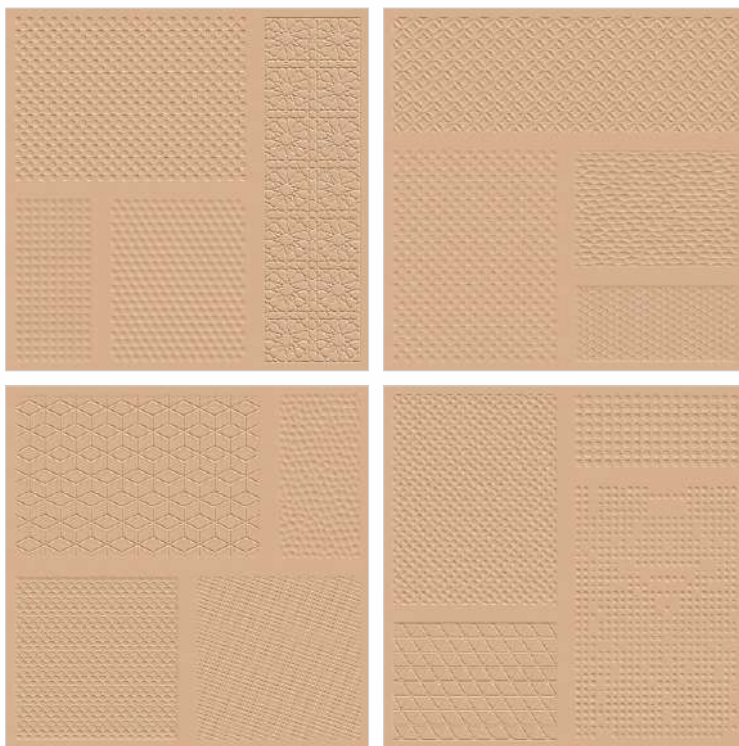

Sandal Roman

**4 RANDOM
PUNCH FACES**