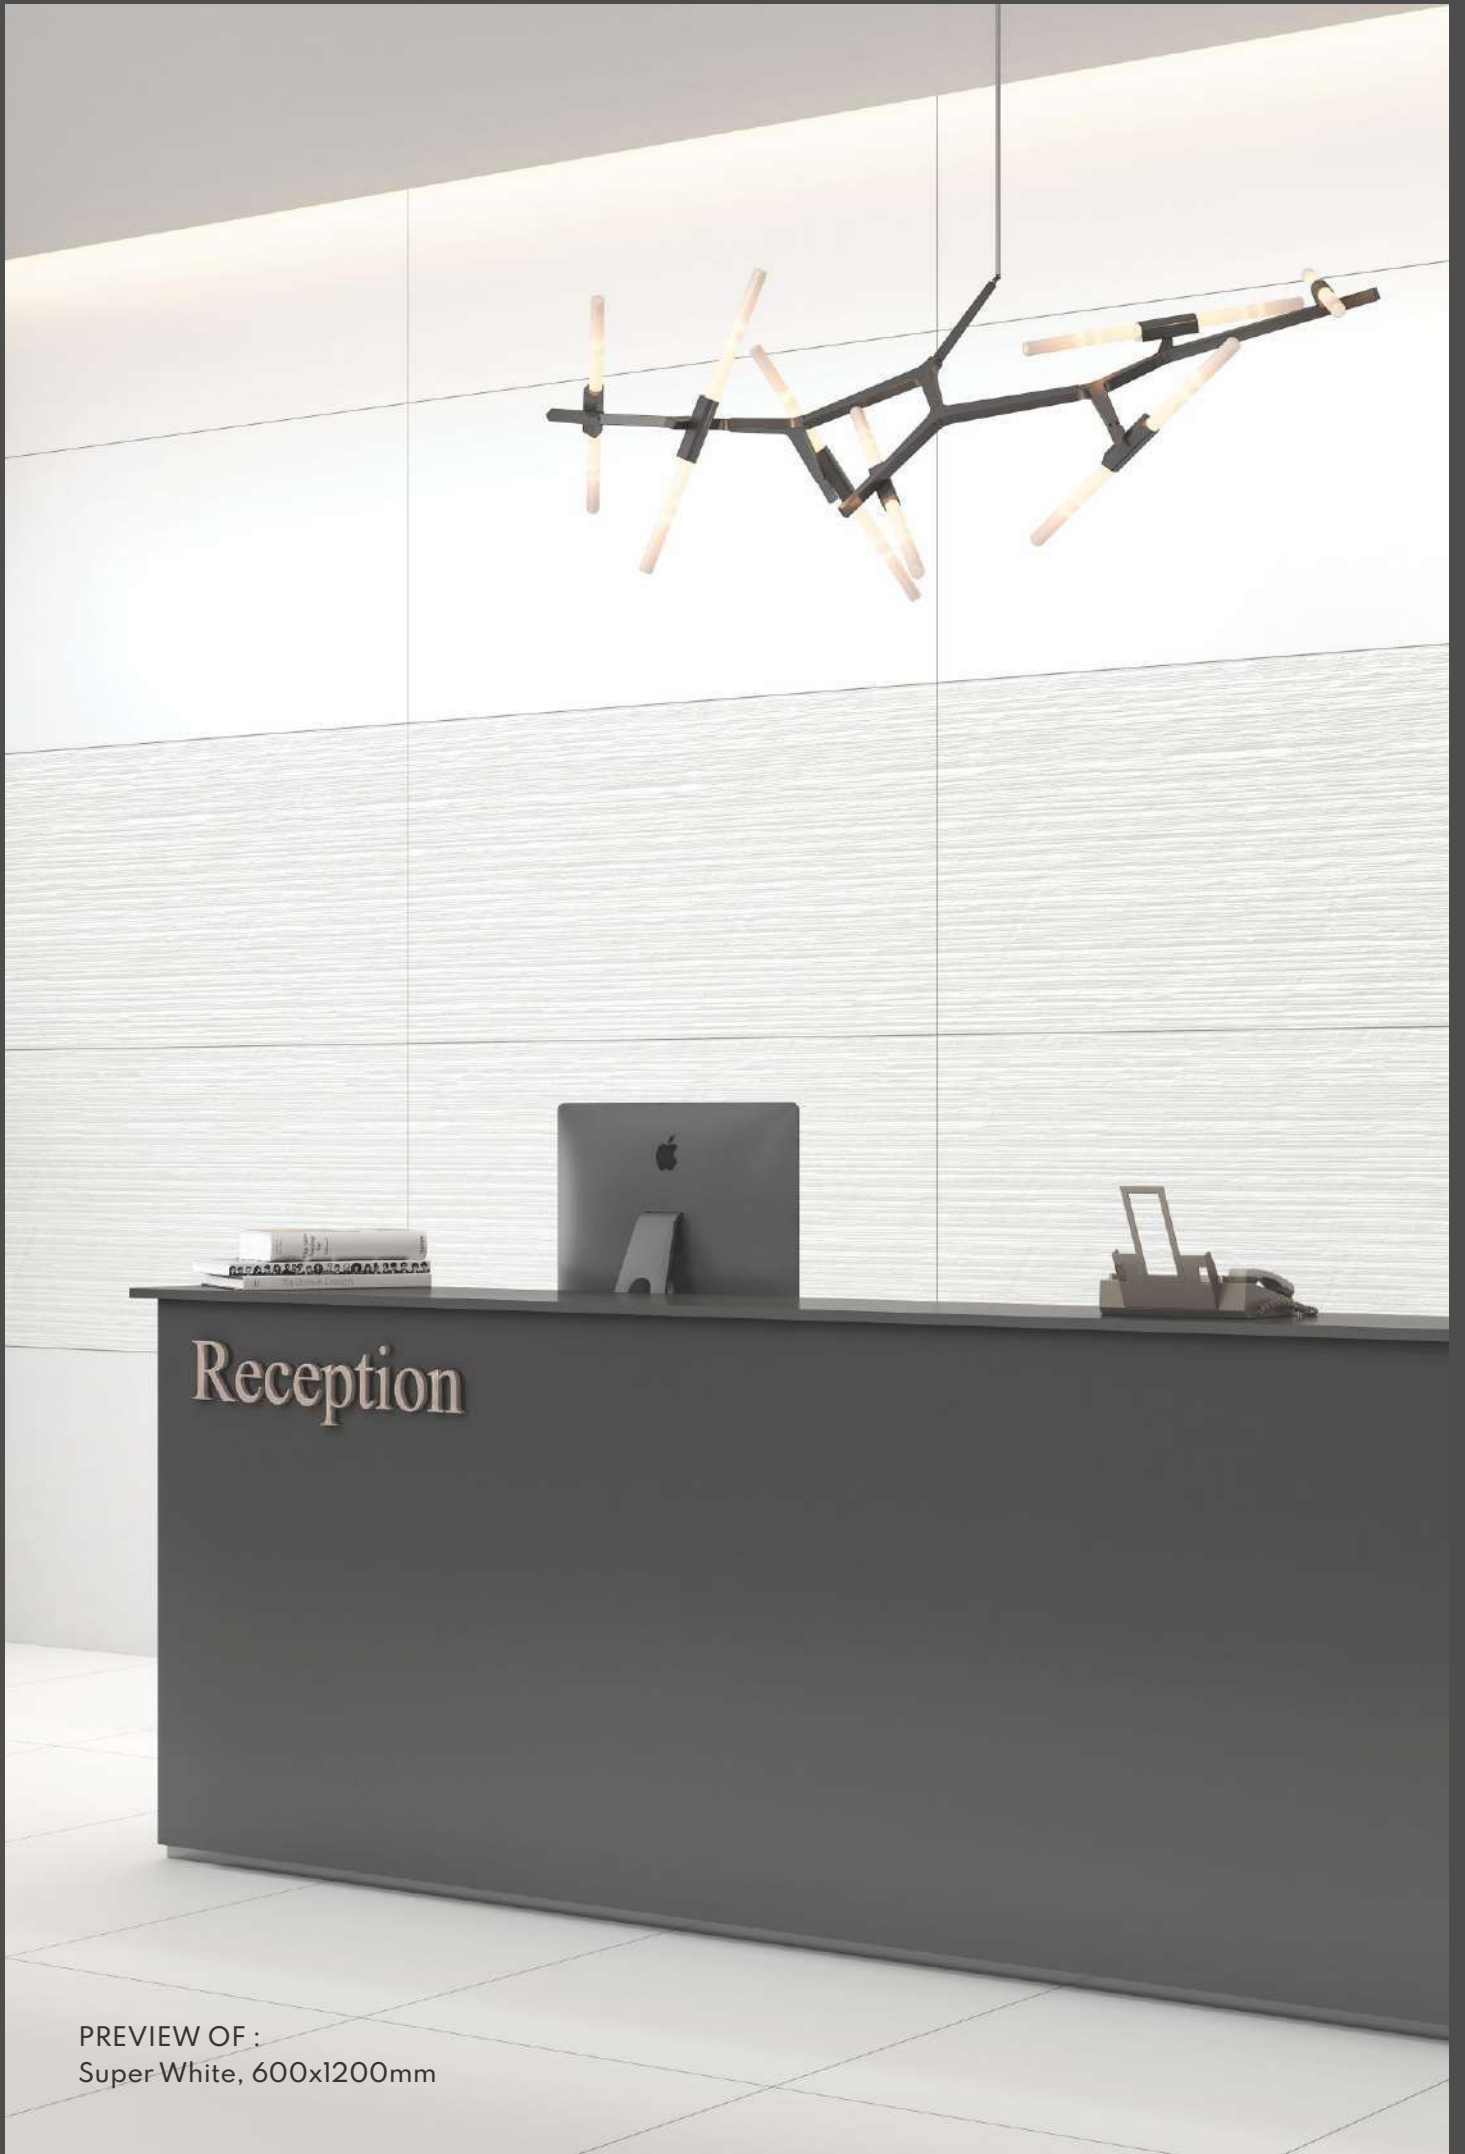

Super White Cloud

600x1200mm

Stepart  
300x1200mm

Super White Crystal

Super White Matt

PREVIEW OF :  
Super White, 600x1200mm