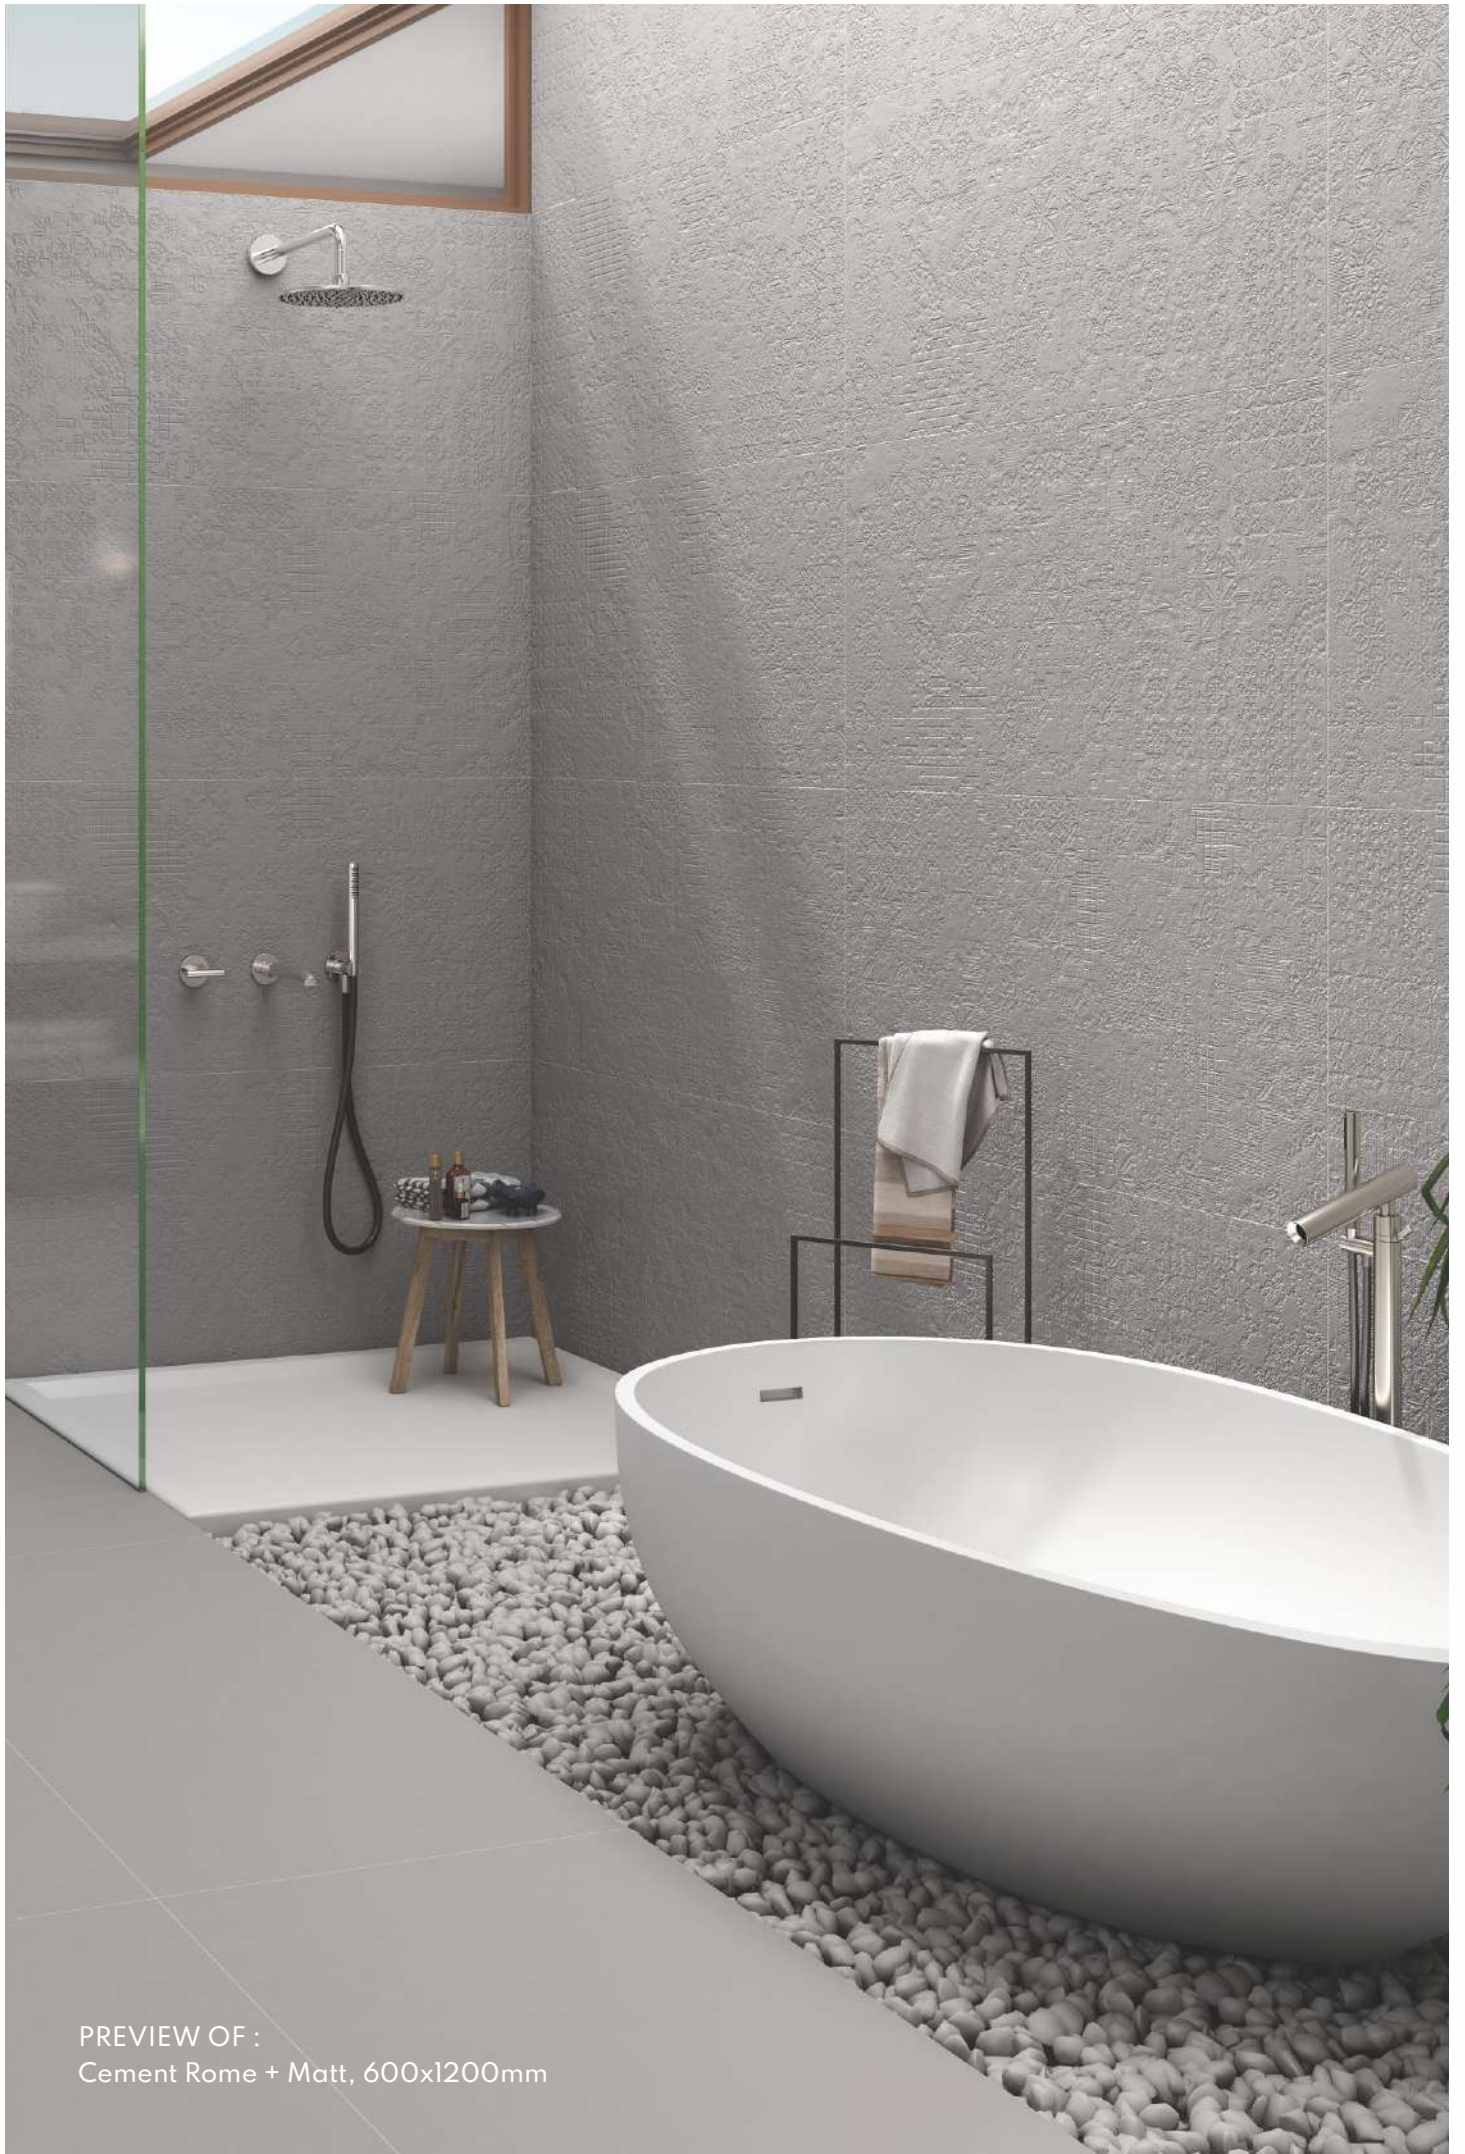

Eco  
Friendly

3 Different Punches

Belgium Rome

Belgium Matt (Plain)

PREVIEW OF :  
Cement Rome + Matt, 600x1200mm

Actual Figure

**600x1200mm**

Category : Rome