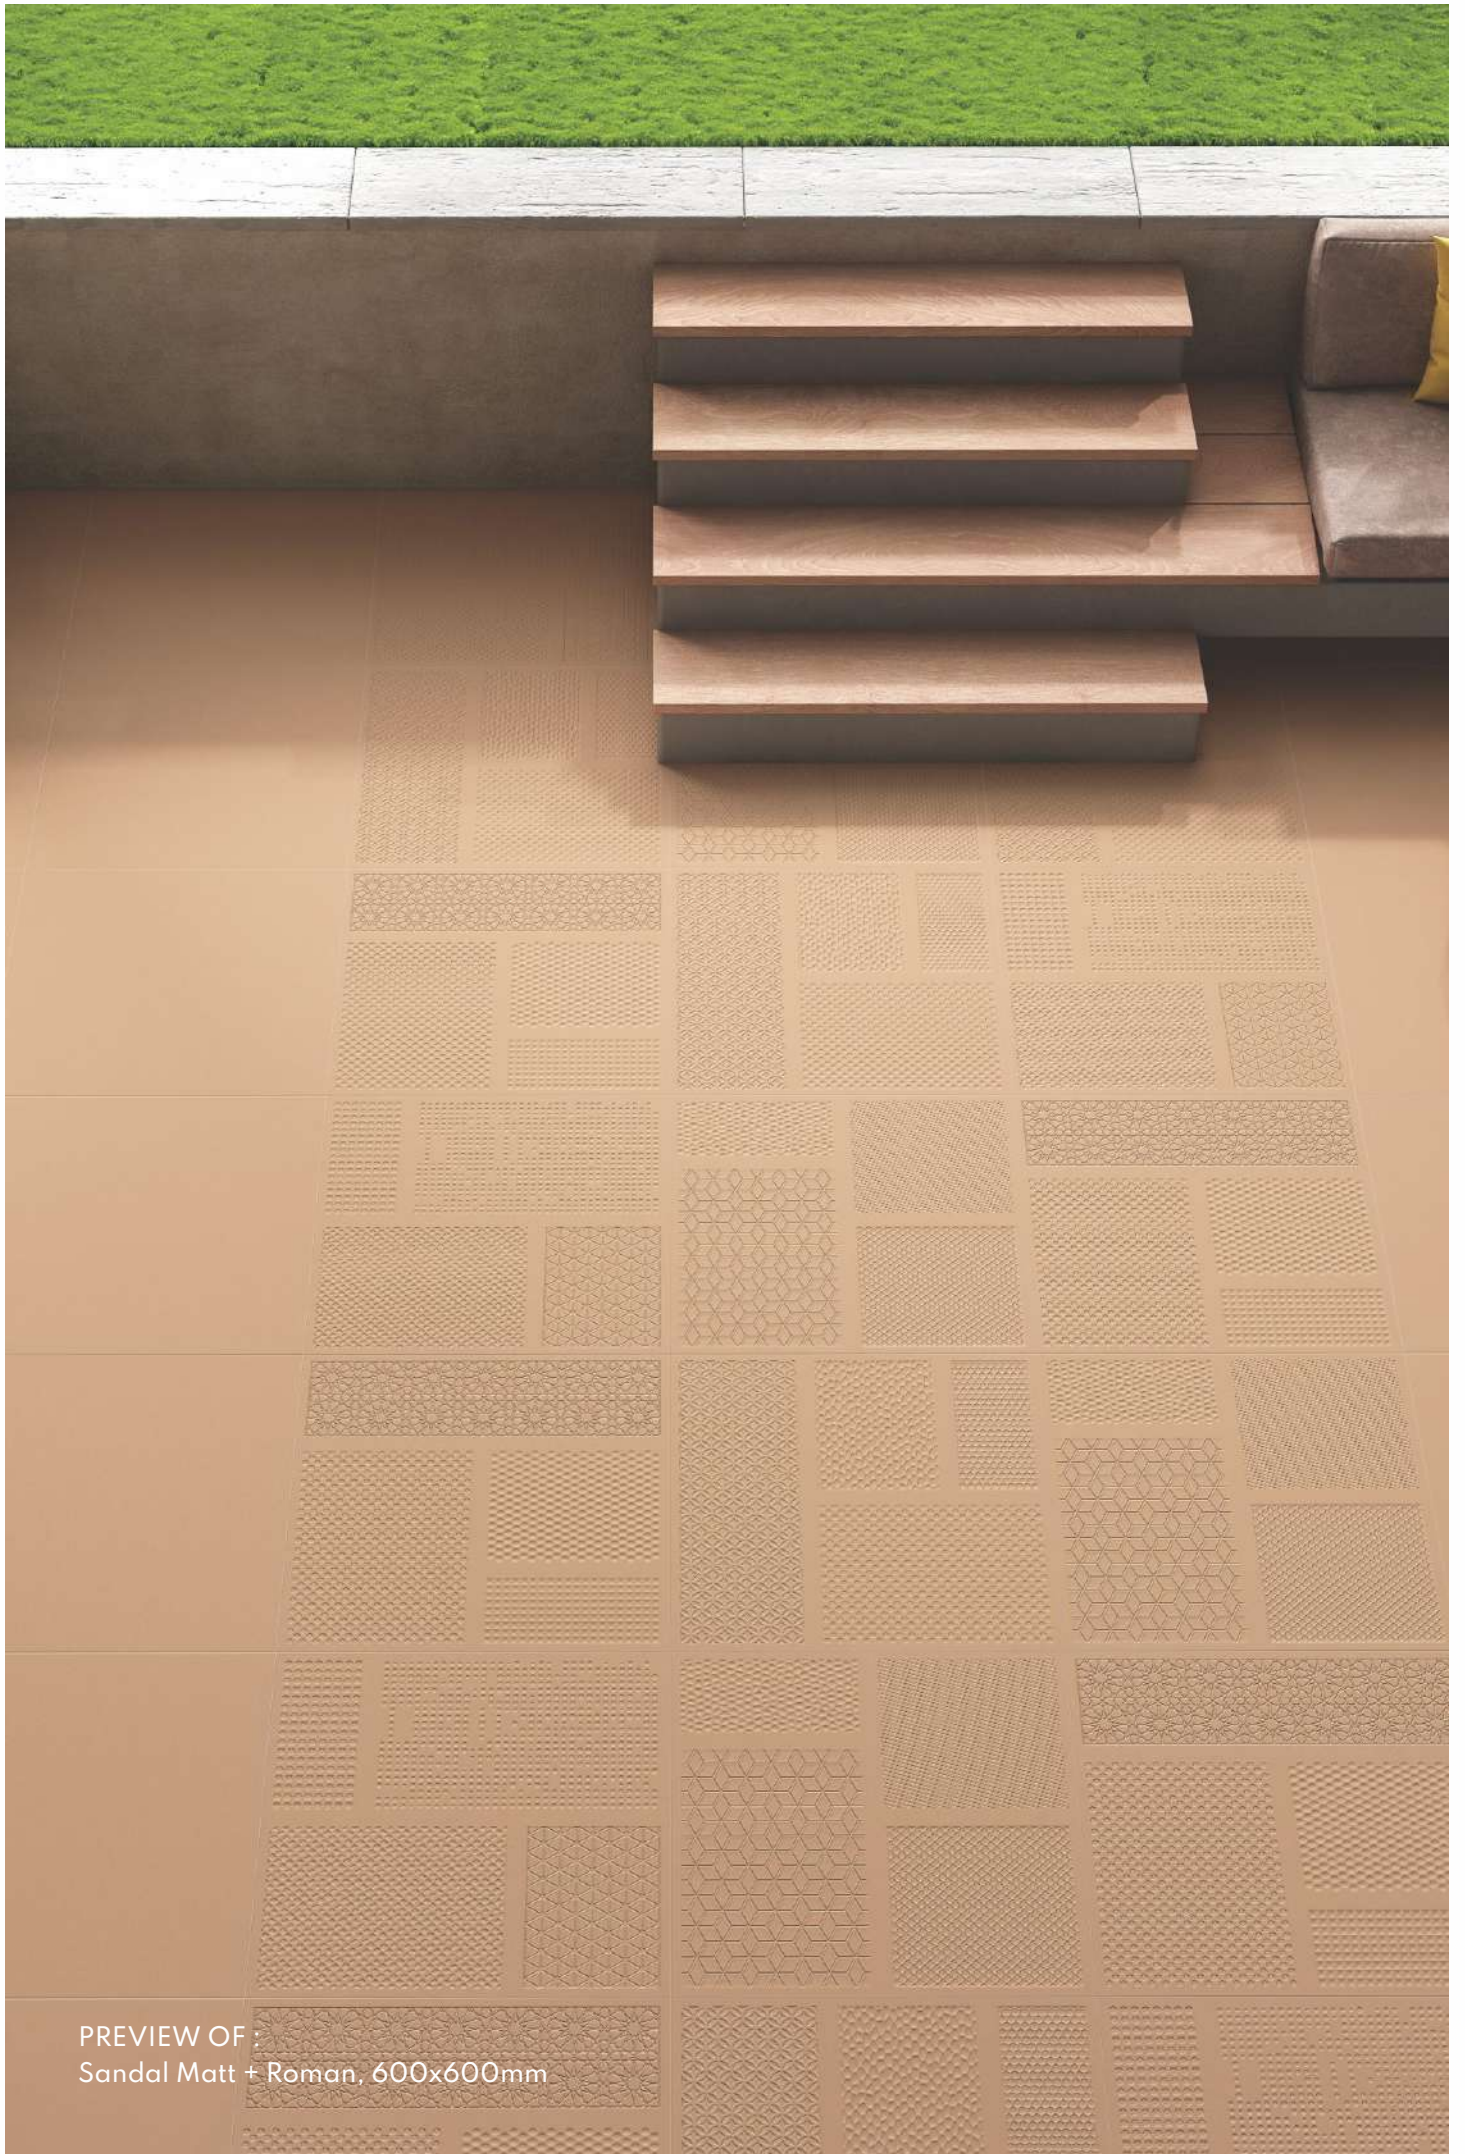

Eco  
Friendly

**4 RANDOM  
PUNCH FACES**

Linen Roman

Linen Matt (Plain)

PREVIEW OF:  
Sandal Matt + Roman, 600x600mm