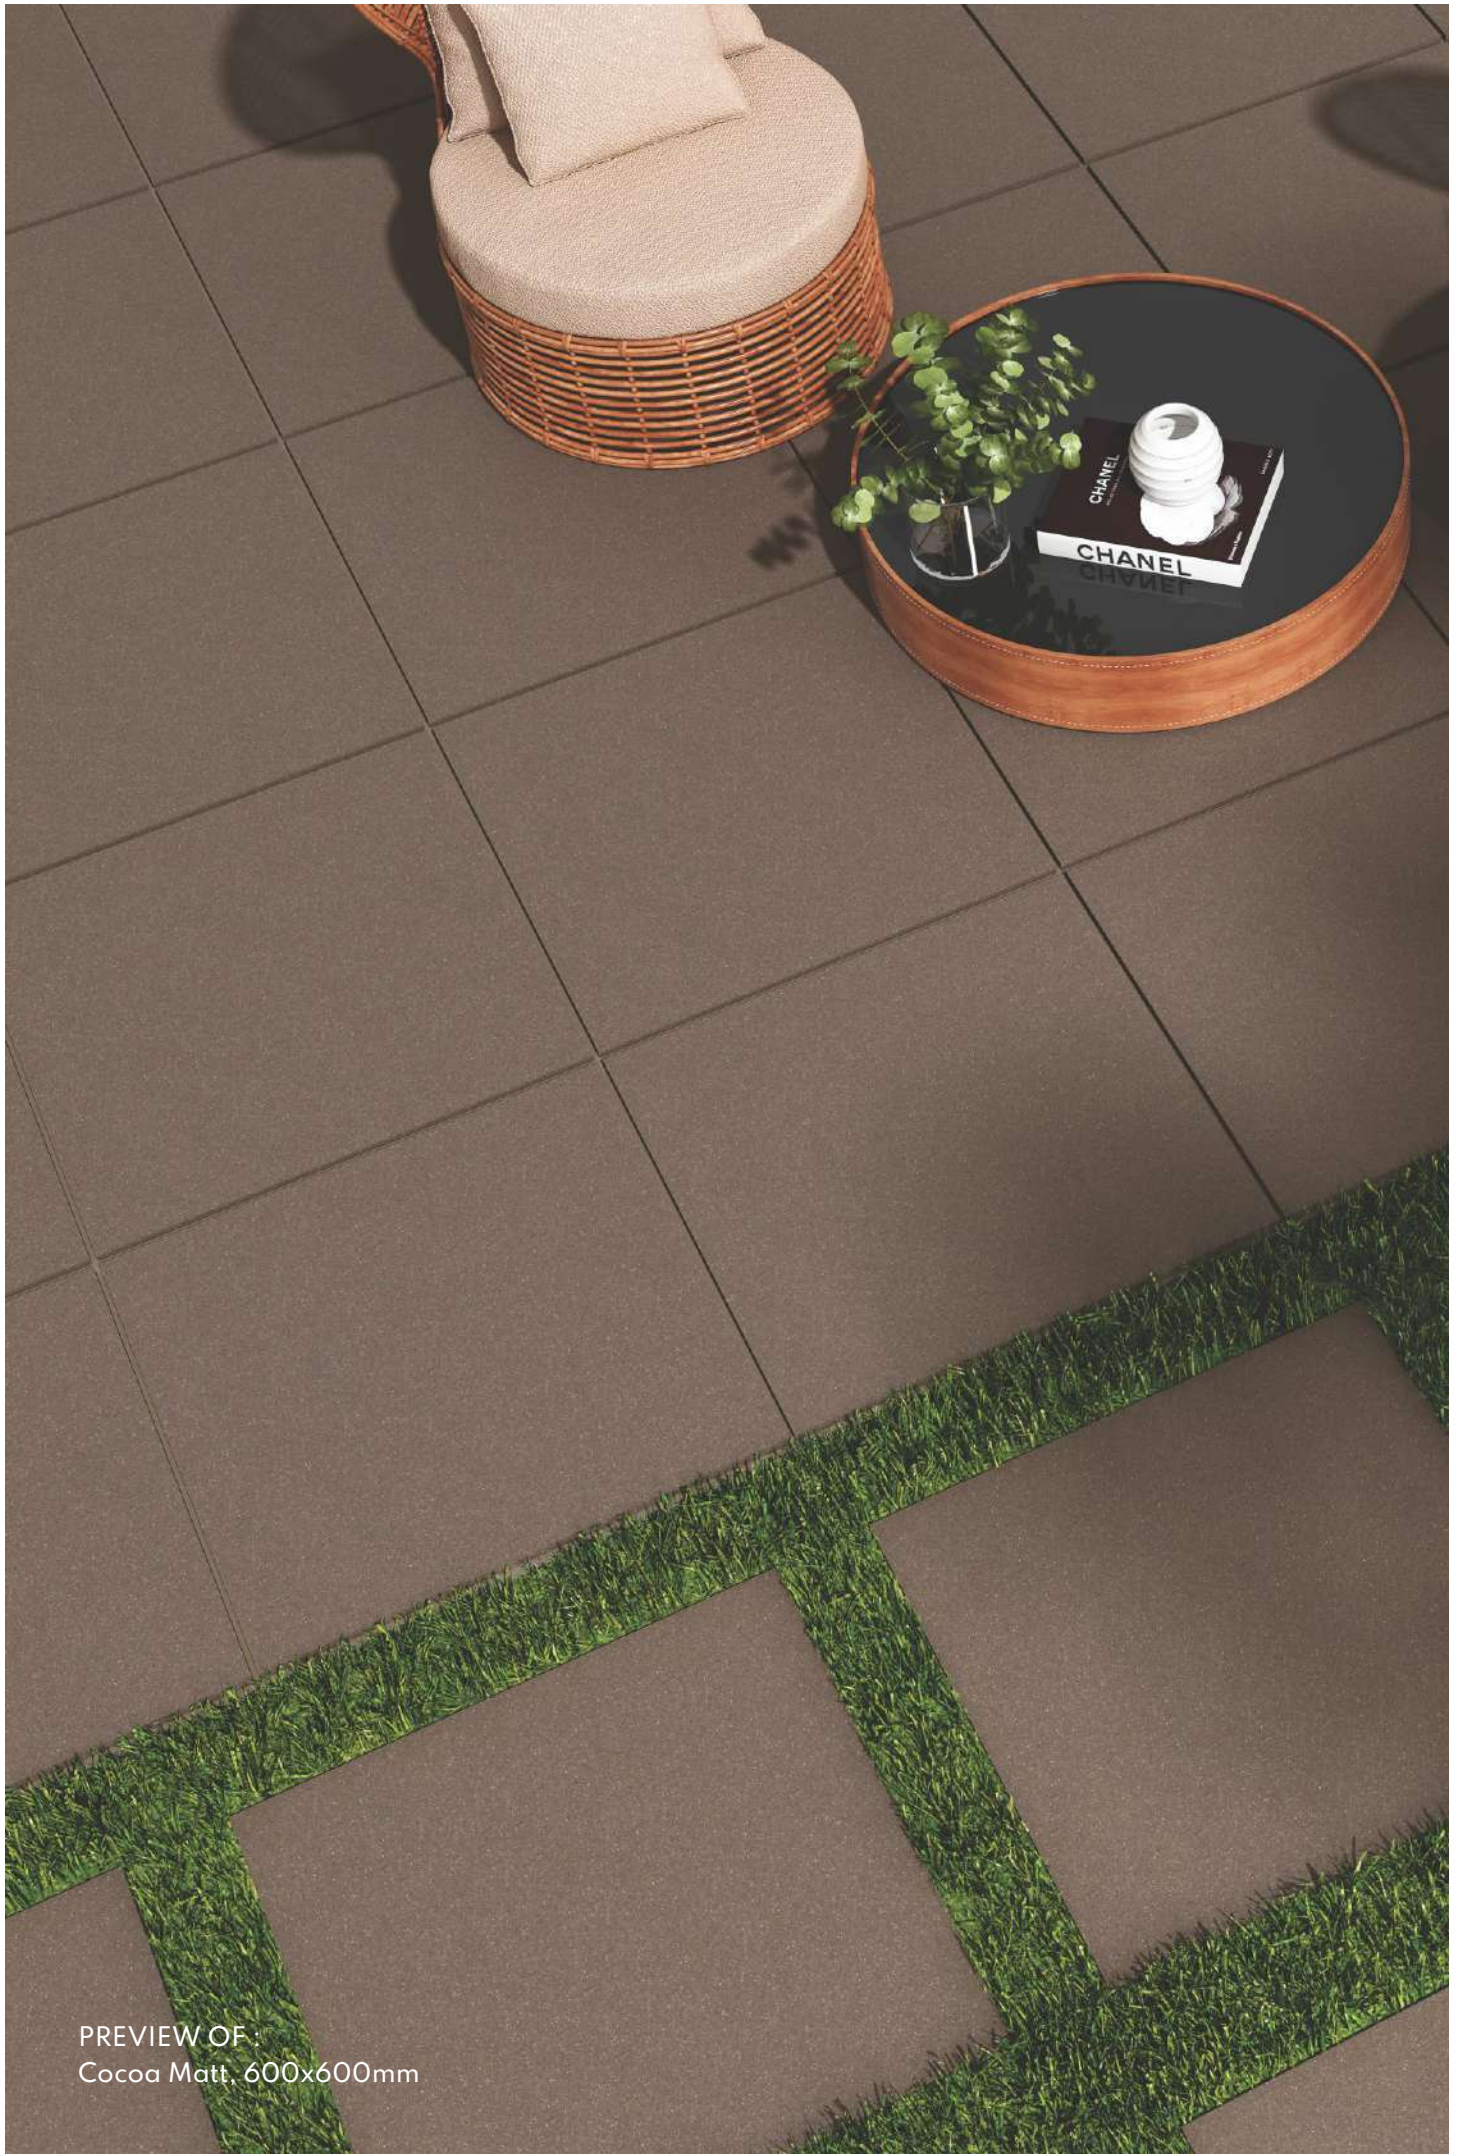

# BOLD

*Feel the Verdant*

Size:

**600x600mm**

**15MM FULLBODY TILES**

PREVIEW OF:  
Cocoa Matt, 600x600mm

Actual Figure

**600x600mm**