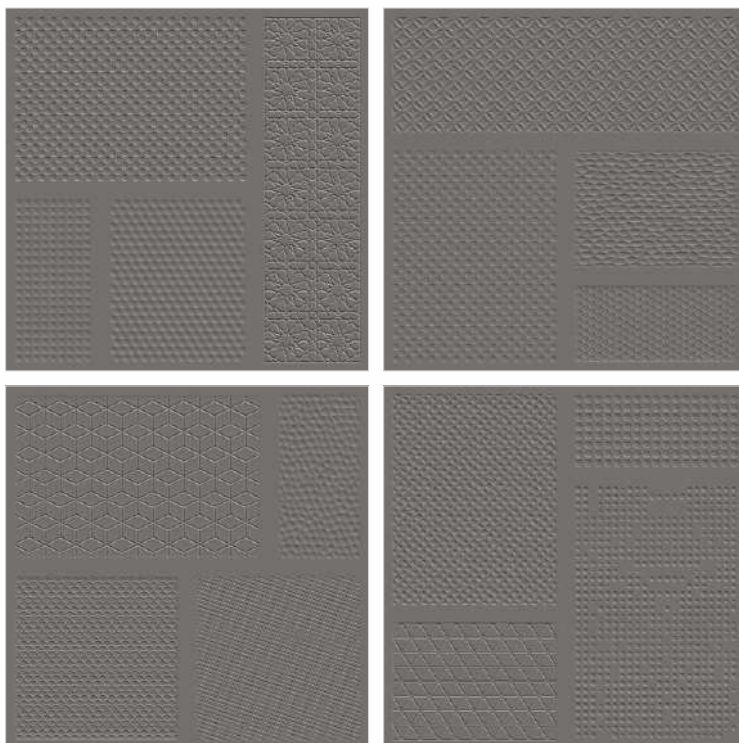

Carbon Roman

**4 RANDOM
PUNCH FACES**