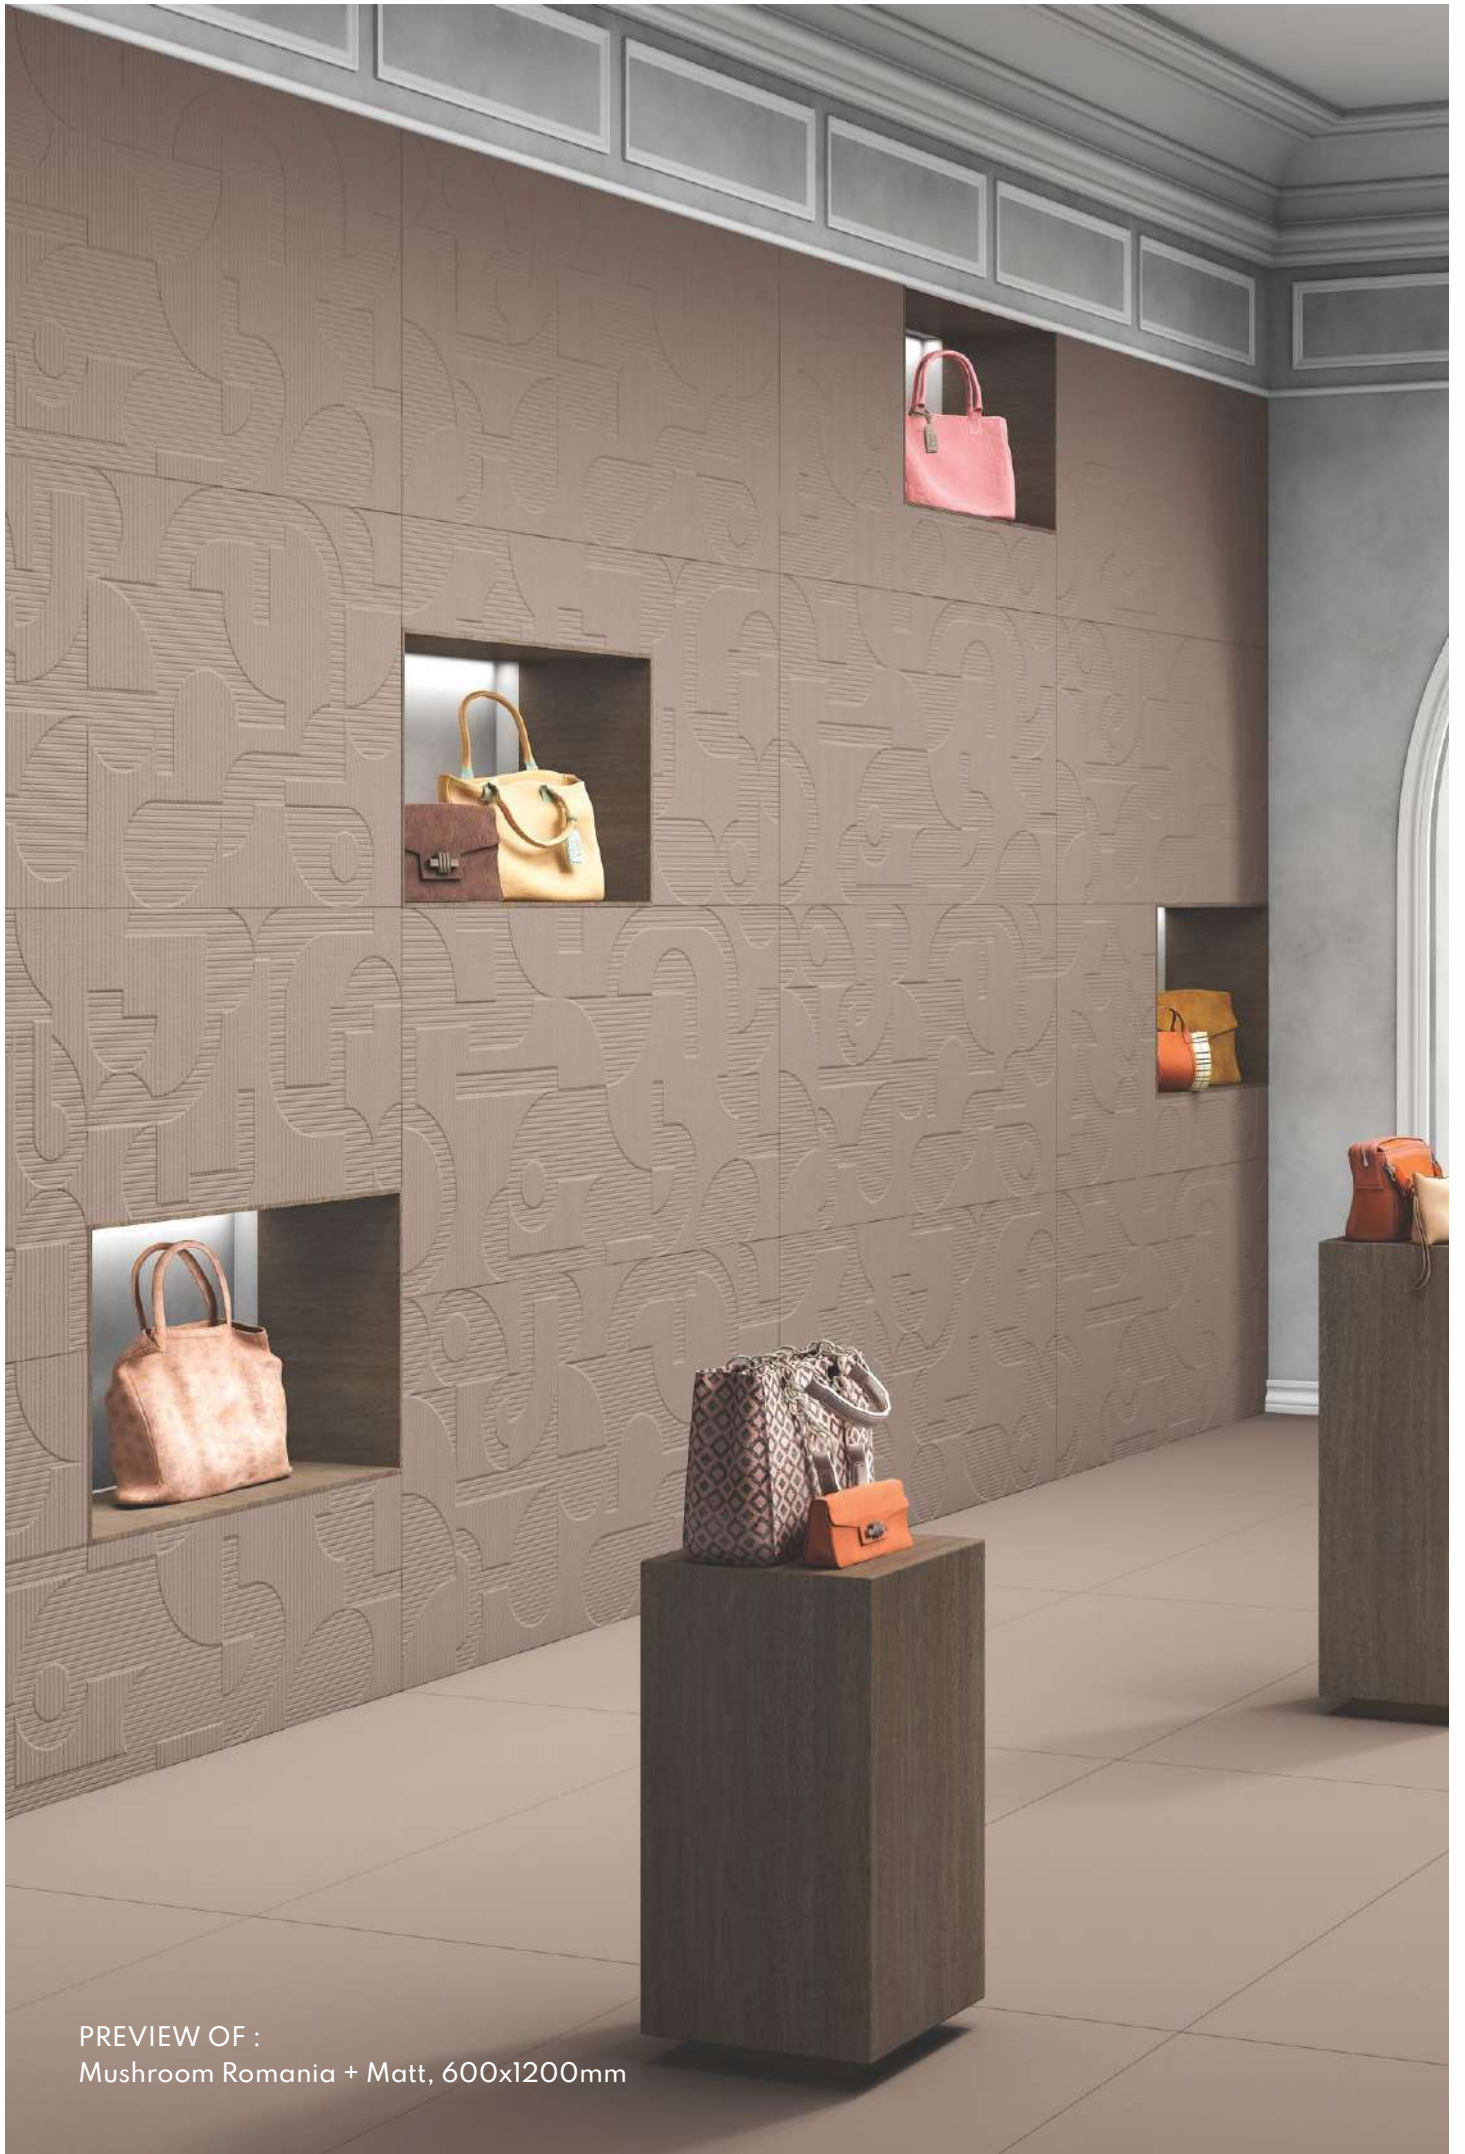

Abrasion Resistance

Heavy Duty Tiles

Eco Friendly

3 Different Punches

Sandal Romania

Sandal Matt (Plain)

PREVIEW OF :  
Mushroom Romania + Matt, 600x1200mm

Actual Figure