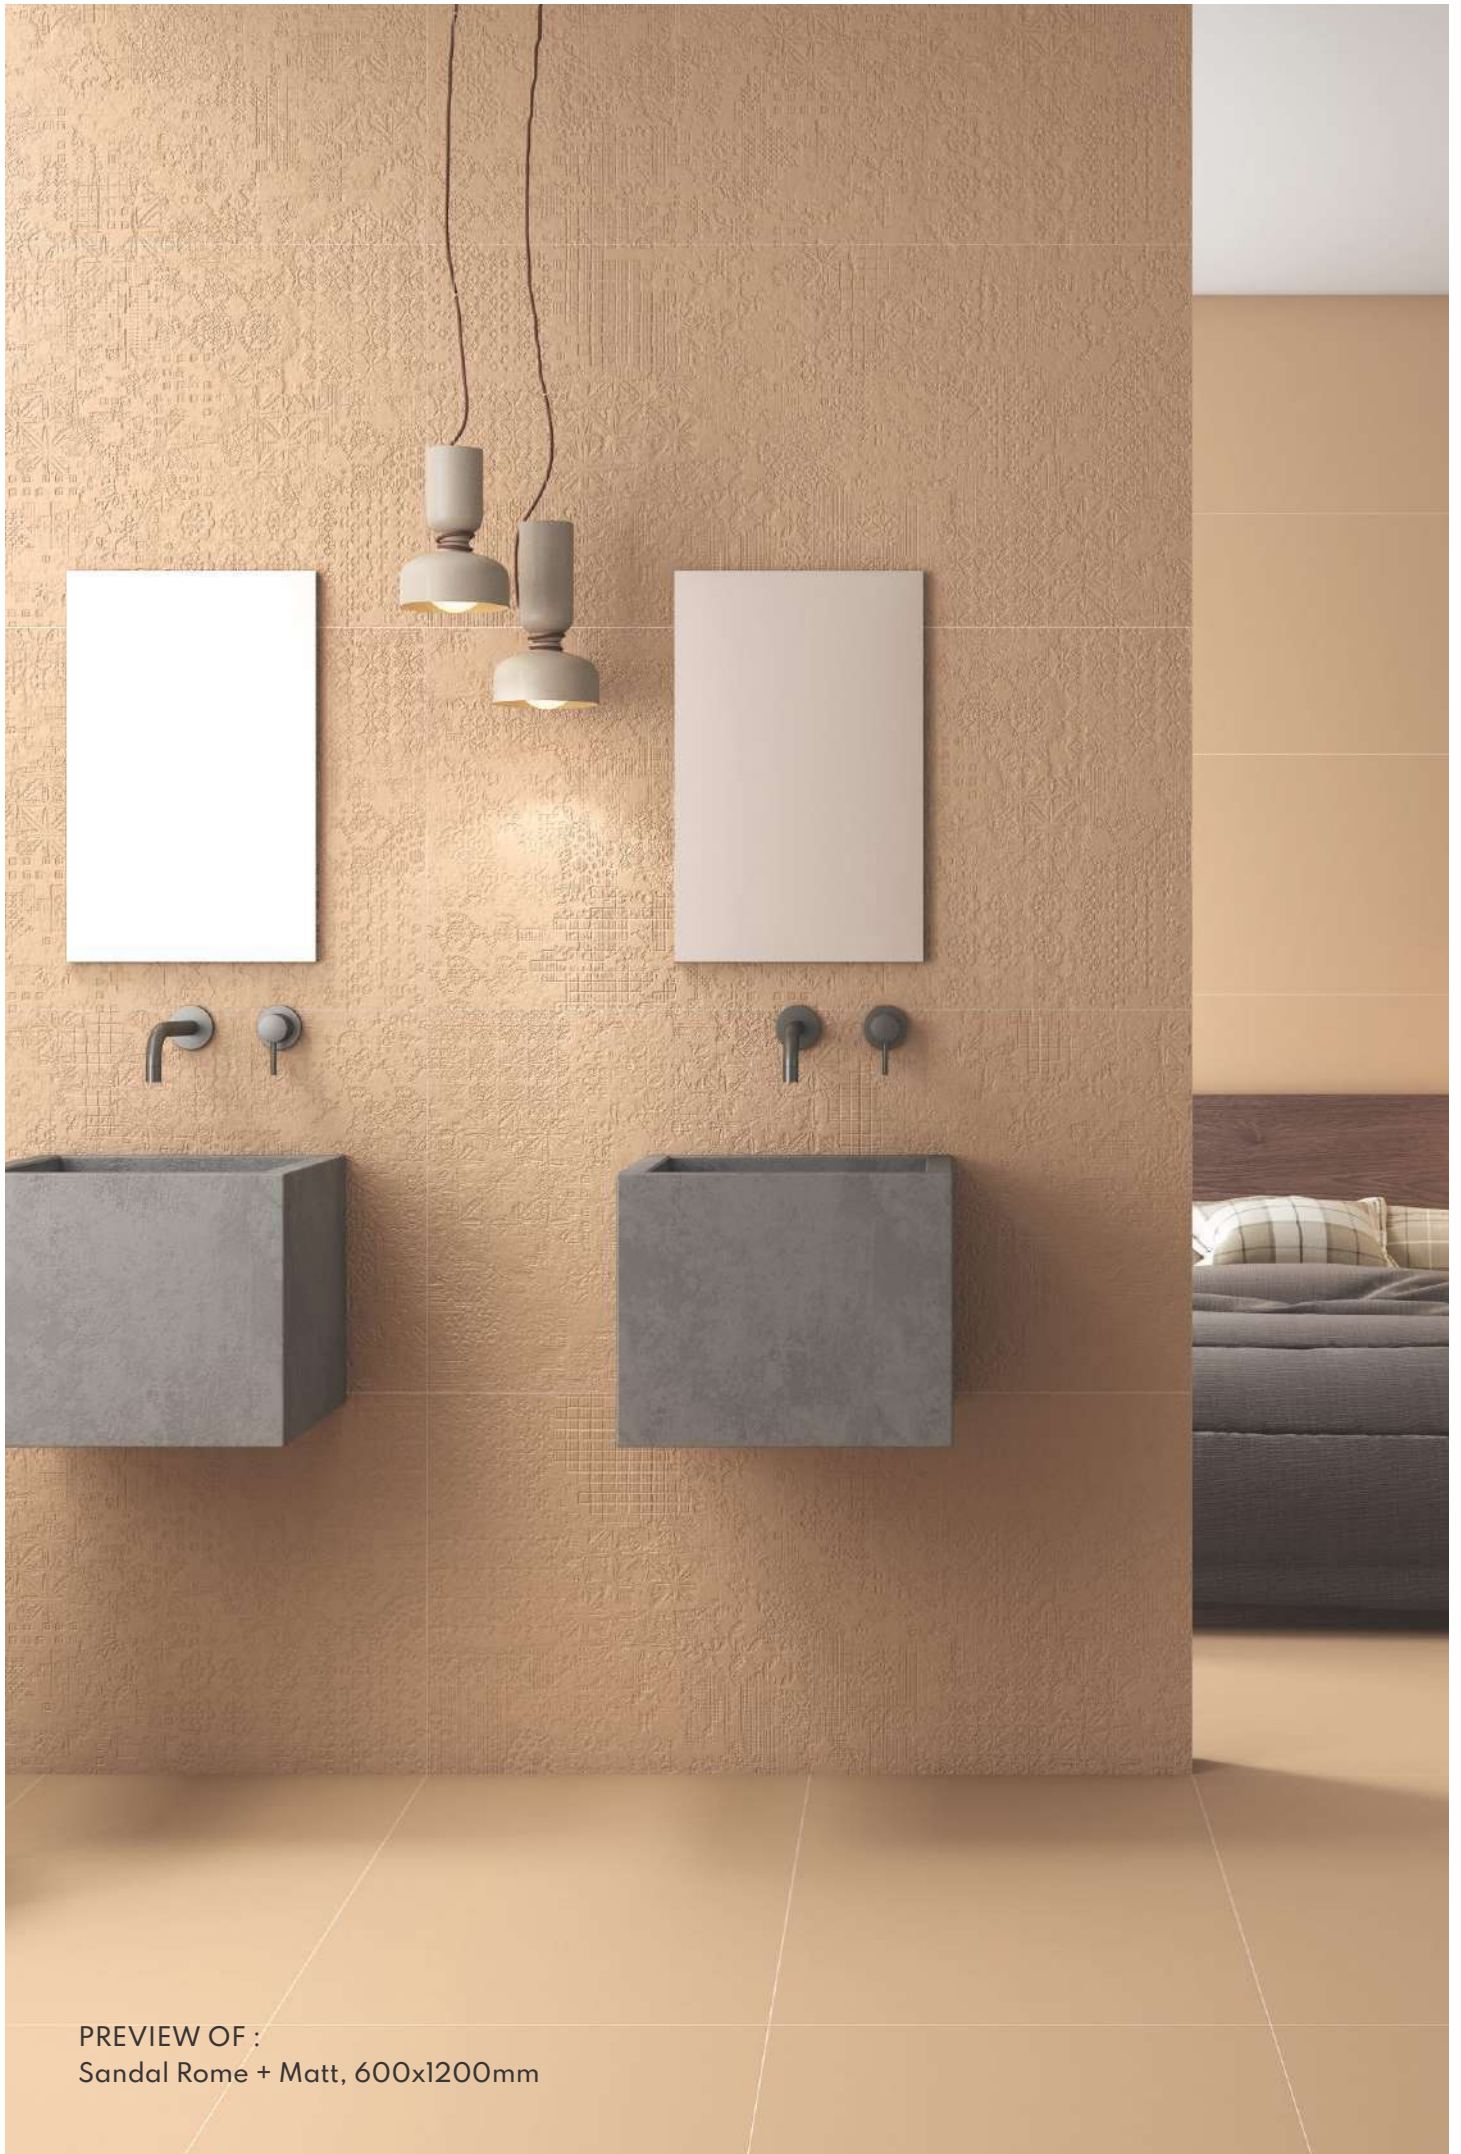

PREVIEW OF :
Sandal Rome + Matt, 600x1200mm