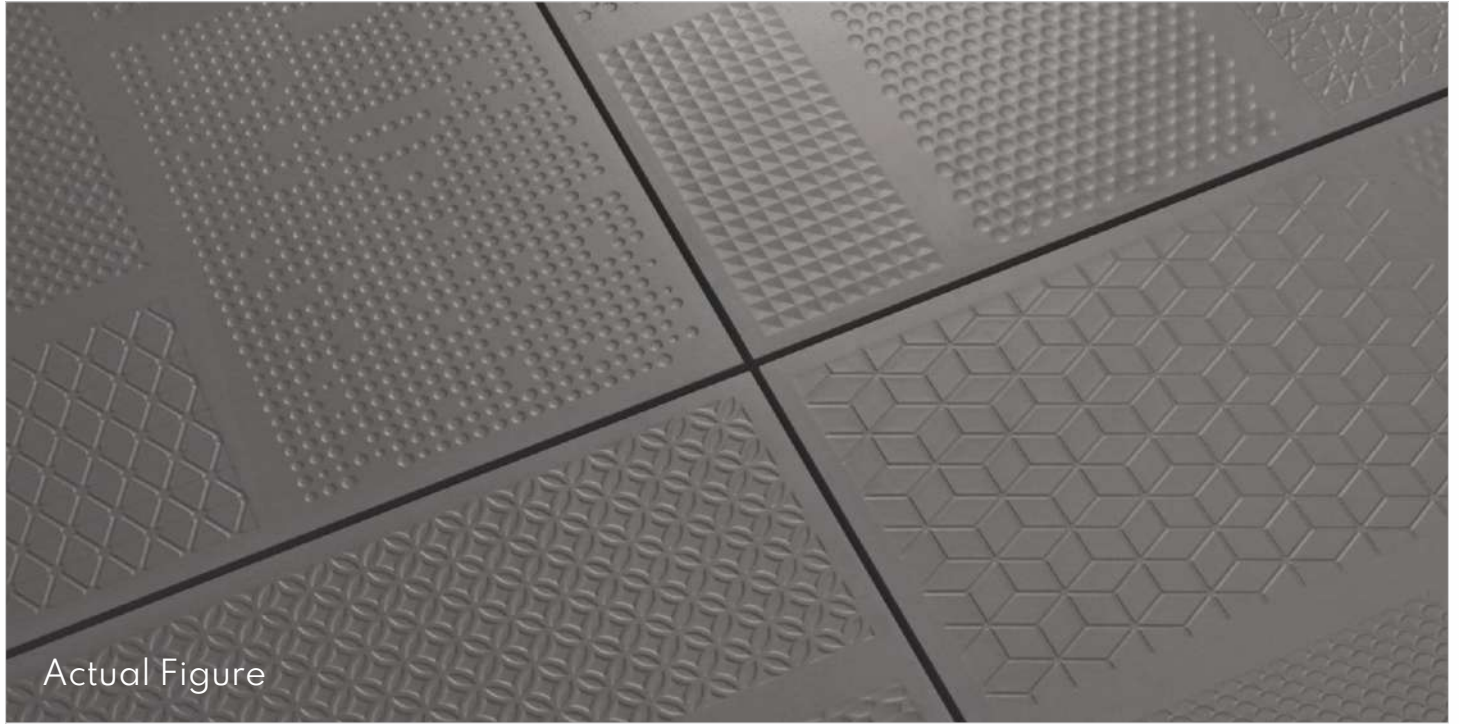

# CARBON

600x600mm

Category : Roman

Low Water  
Absorption

Zero  
Maintenance

Highly  
Durable

Abrasion  
Resistance

Heavy Duty  
Tiles