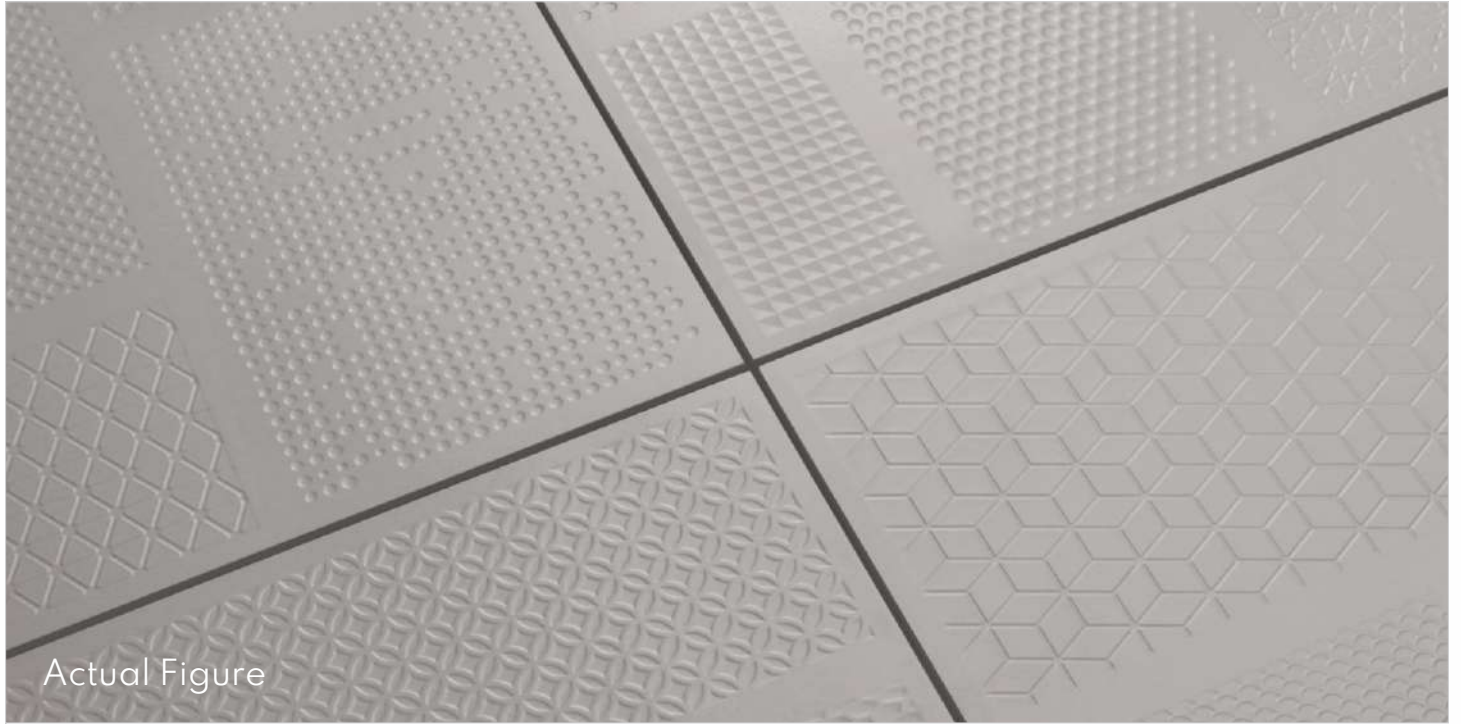

Eco  
Friendly

**4 RANDOM  
PUNCH FACES**

Carbon Roman

Carbon Matt (Plain)

PREVIEW OF :  
Cement Matt + Roman, 600x600mm

**600x600mm**

Category : Roman

Low Water Absorption