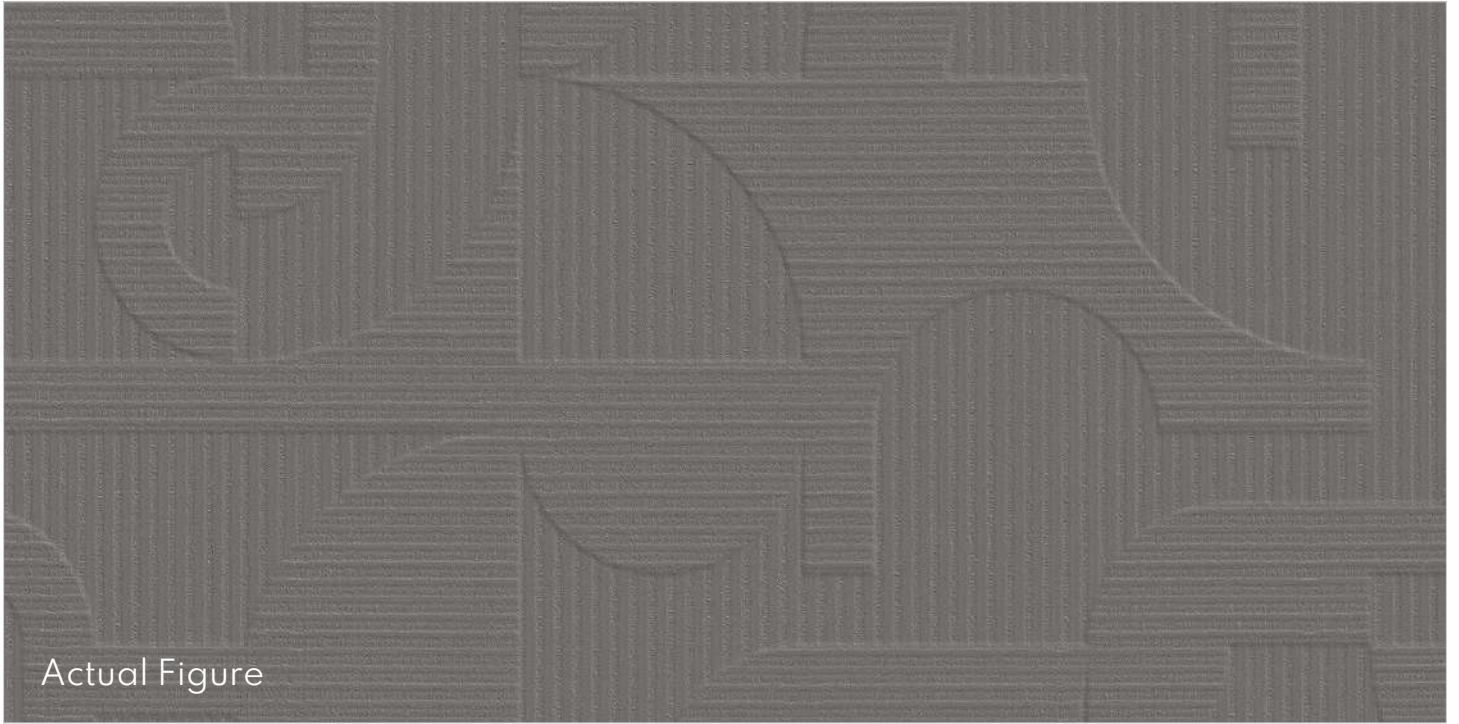

Actual Figure

600x1200mm

Category : Romania

Low Water Absorption

Zero Maintenance

Highly Durable

Abrasion Resistance

Heavy Duty Tiles

Eco Friendly