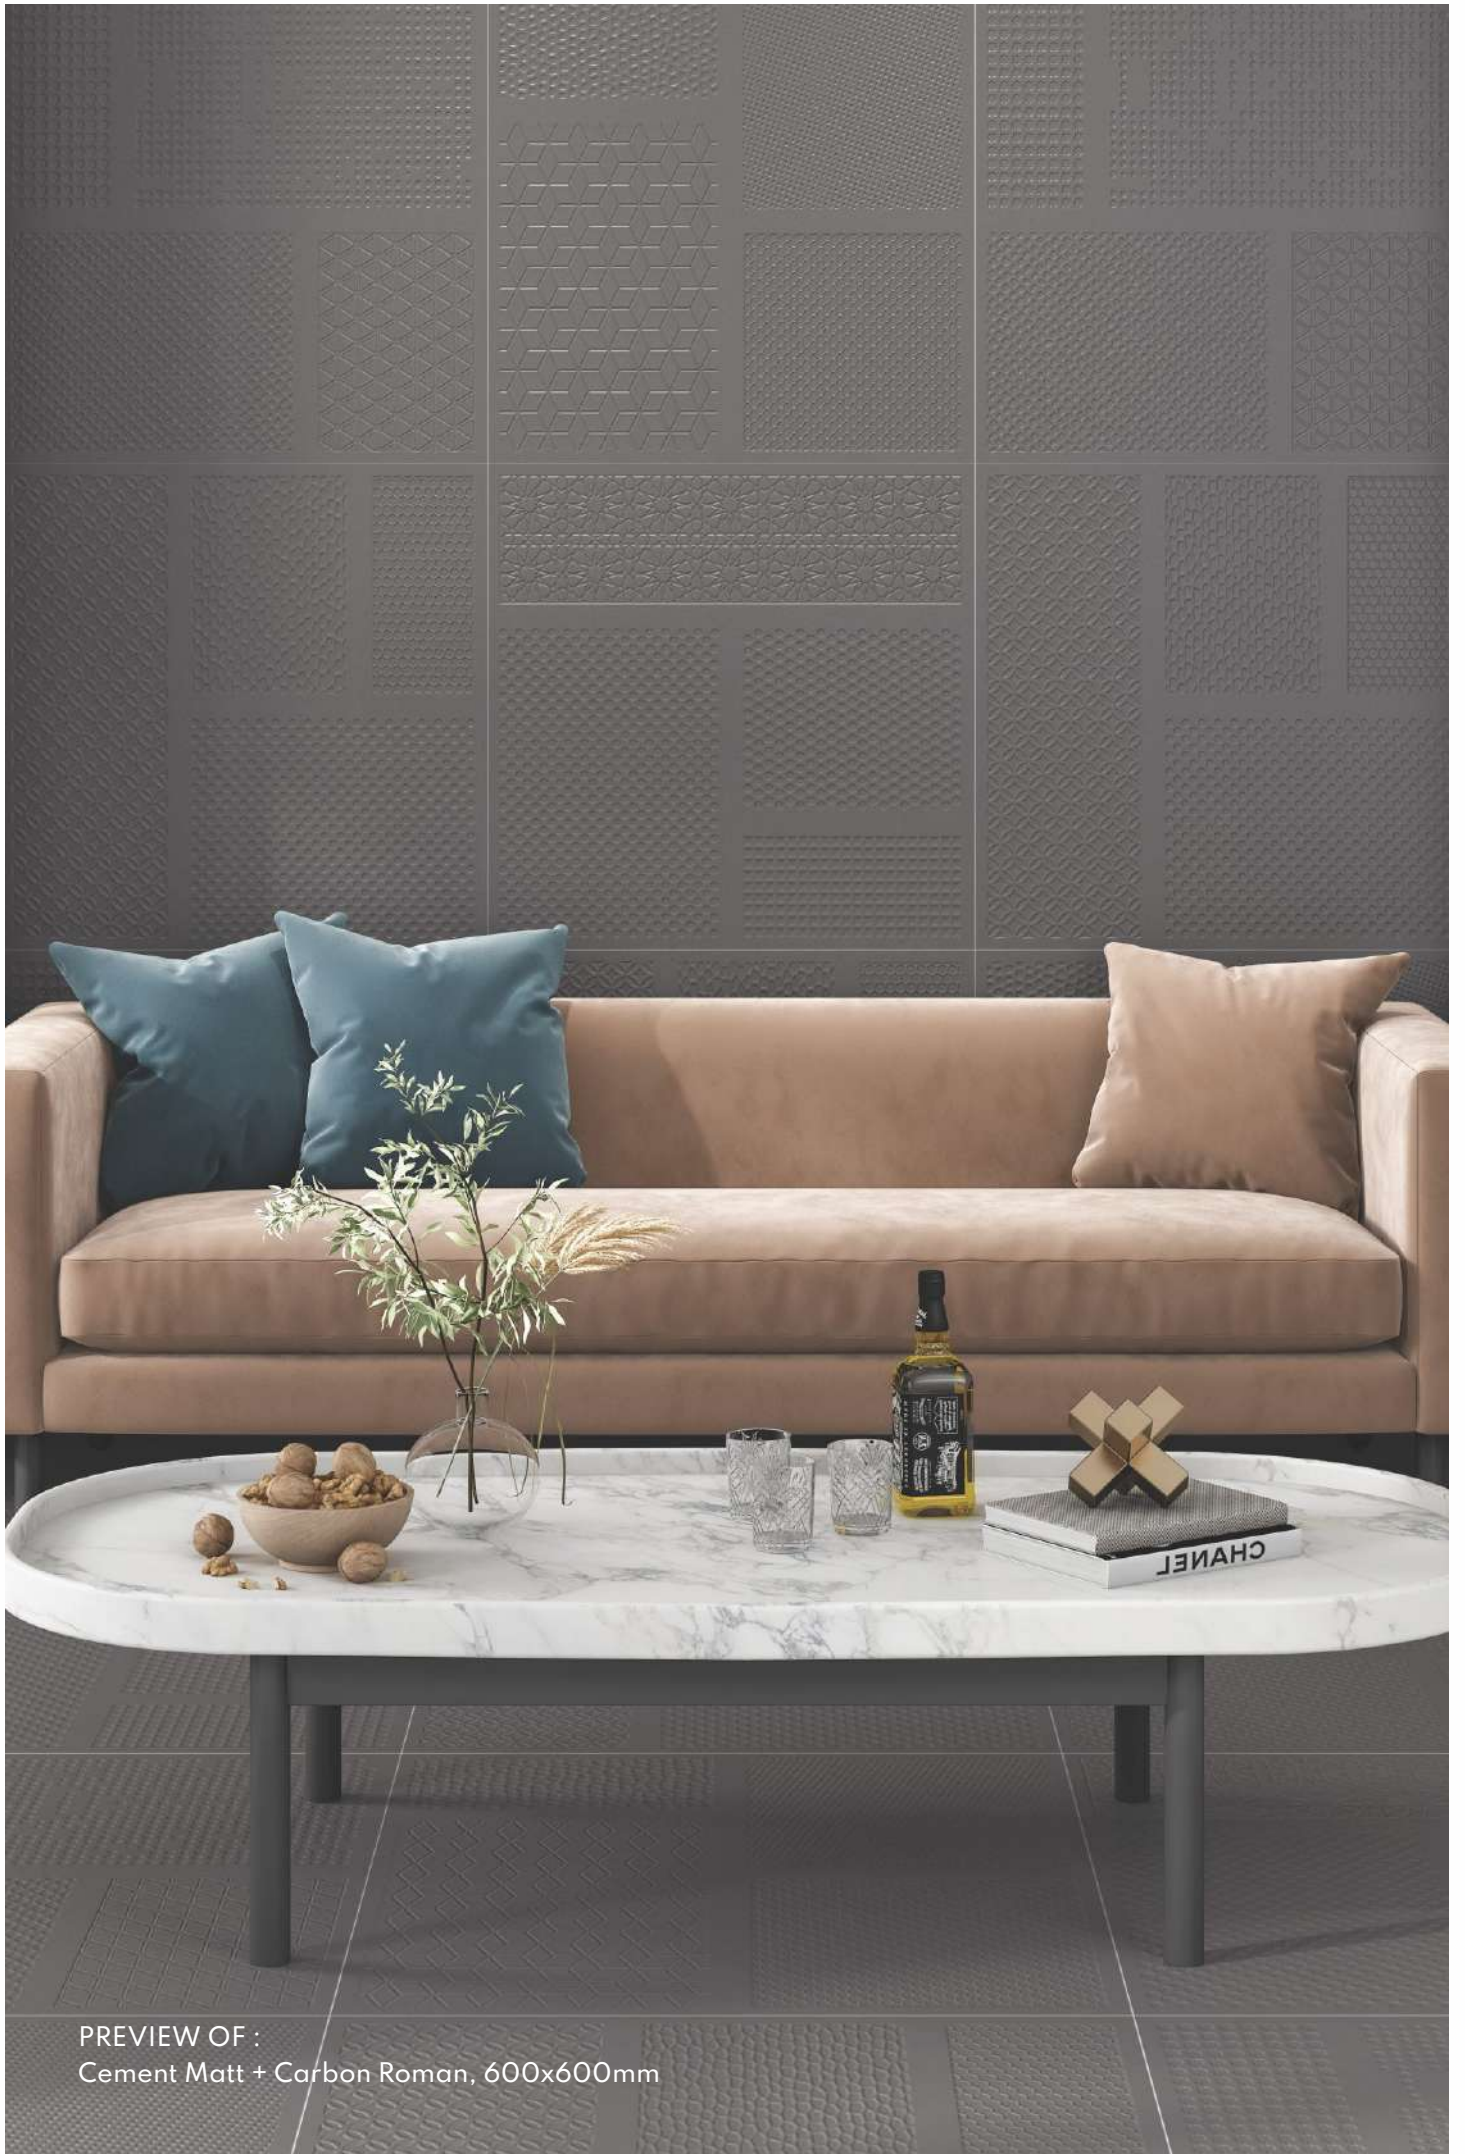

Heavy Duty Tiles

Eco Friendly

4 RANDOM  
PUNCH FACES

Mushroom Roman

Mushroom Matt (Plain)

PREVIEW OF :  
Cement Matt + Carbon Roman, 600x600mm