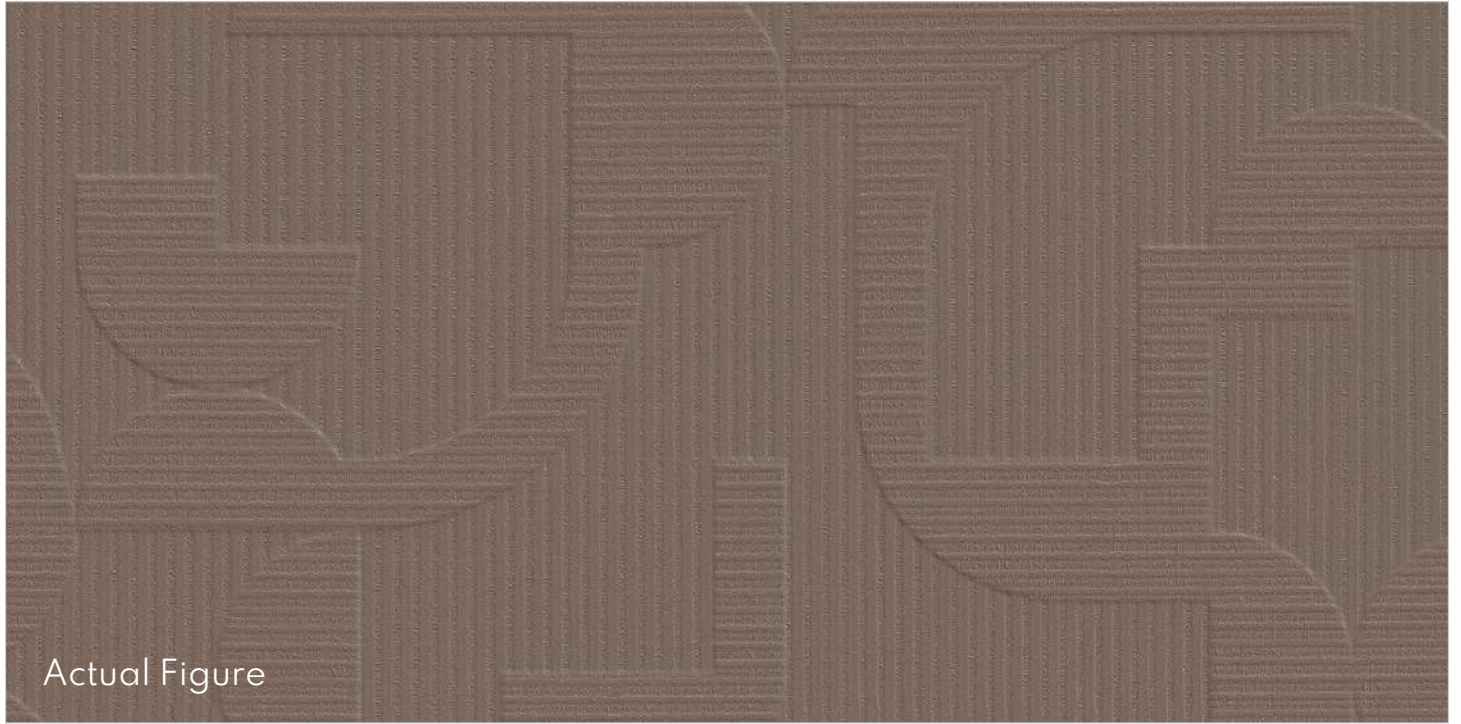

600x1200mm

Category : Romania

Low Water Absorption

Zero Maintenance

Highly Durable

Abrasion Resistance

Heavy Duty Tiles

Eco Friendly