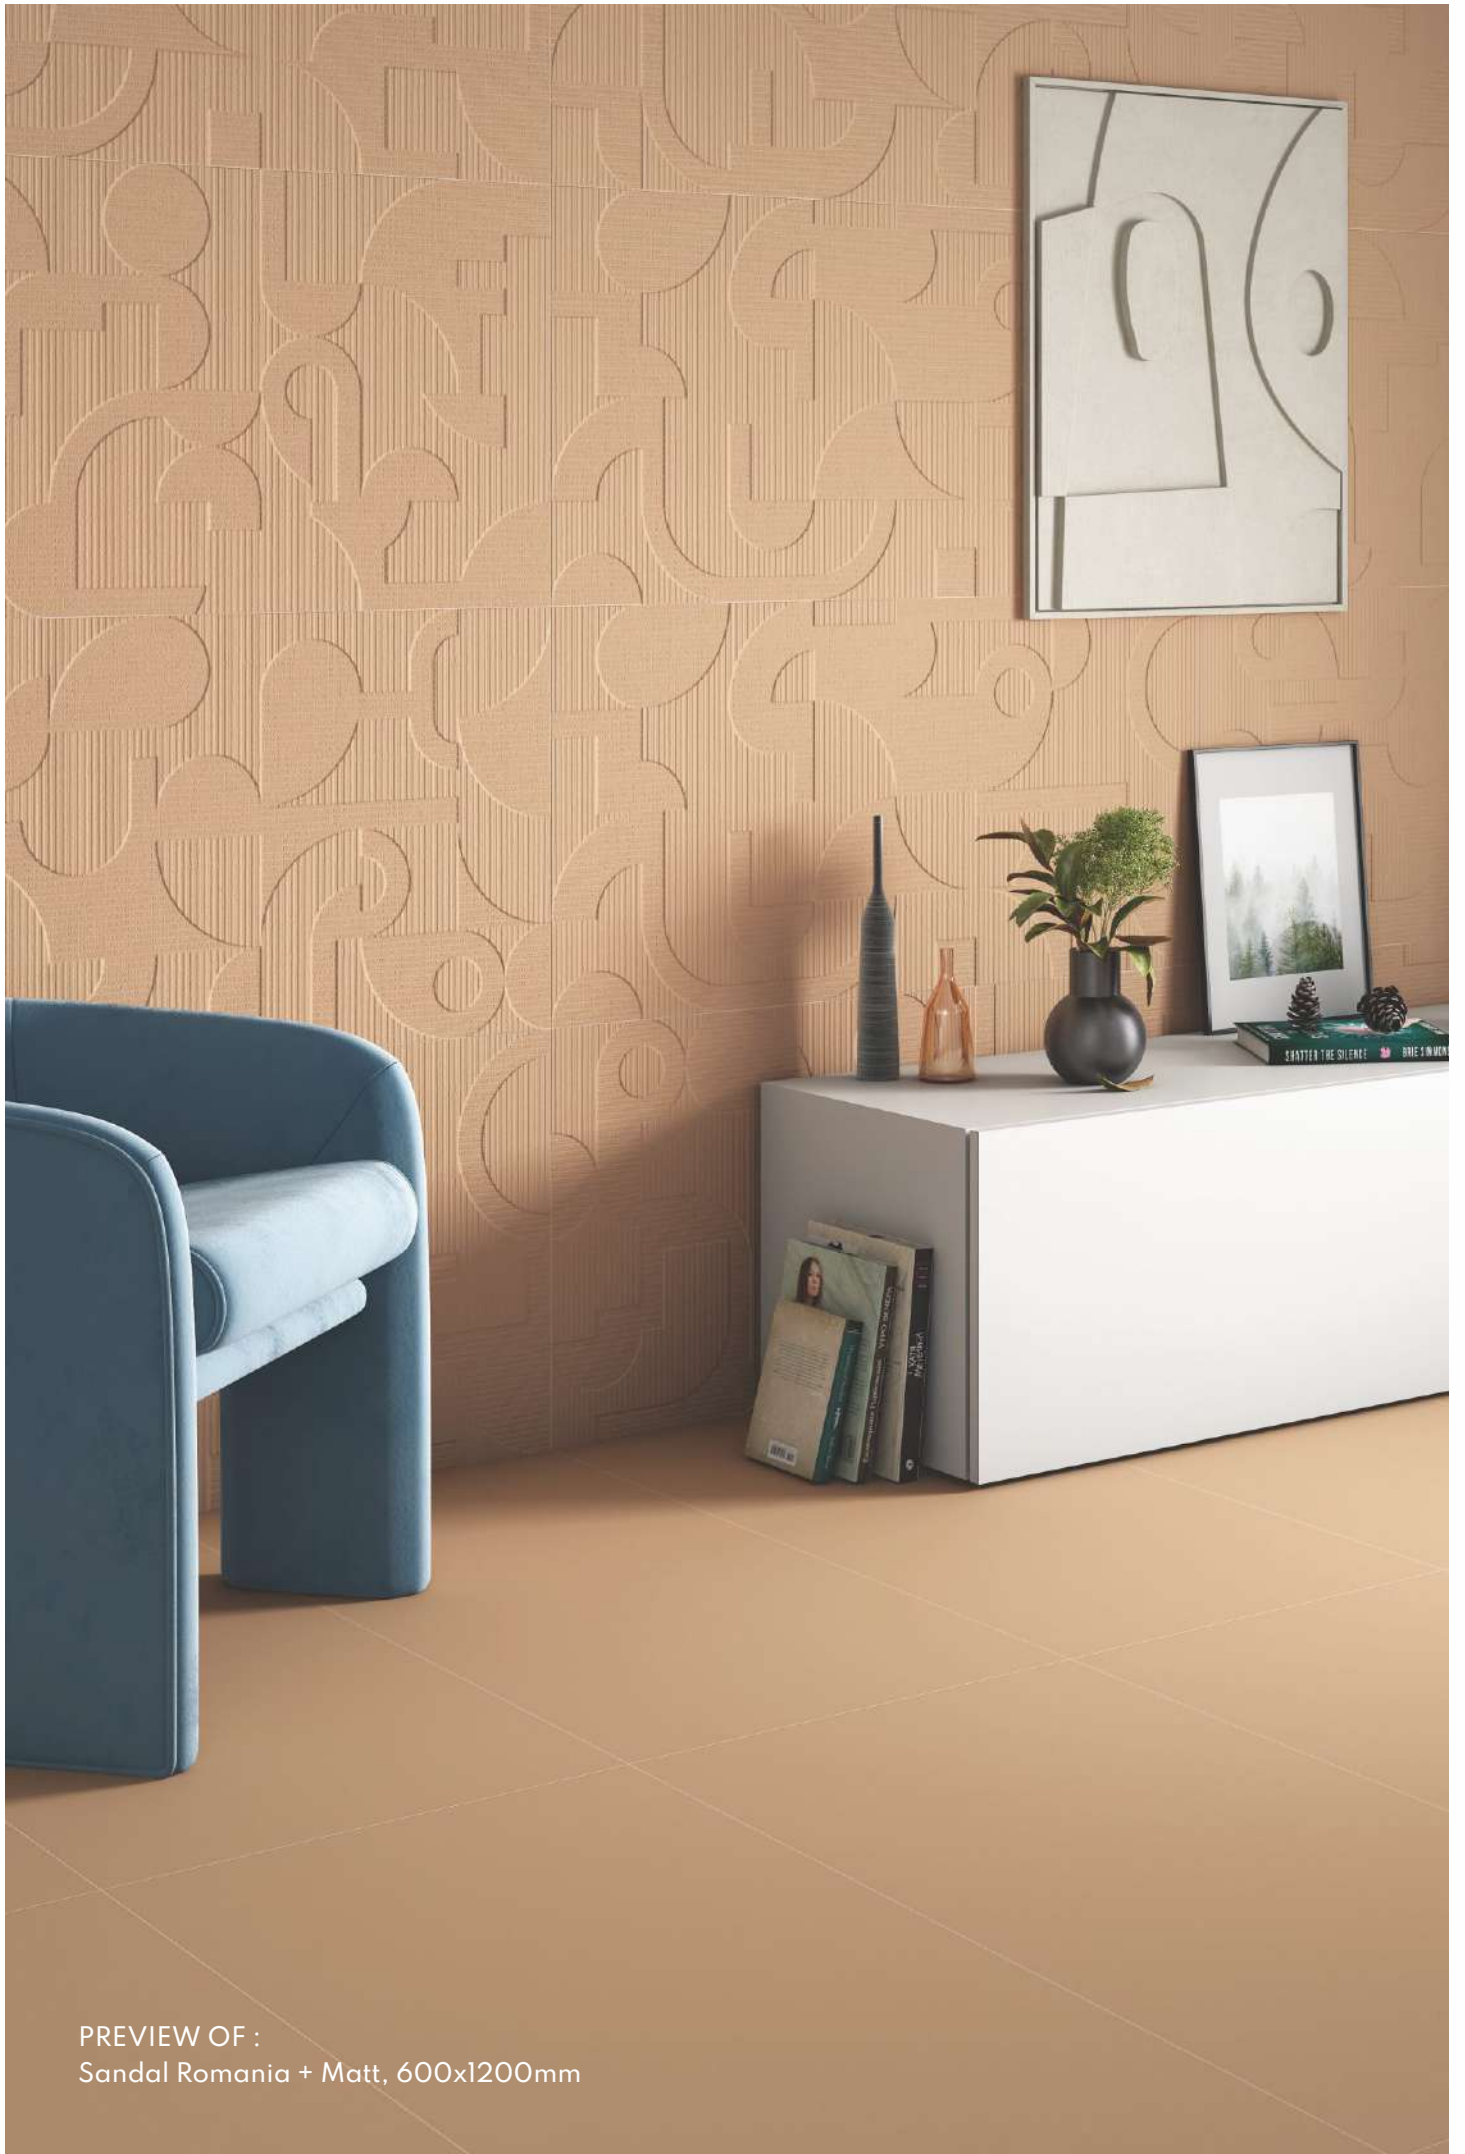

Linen Matt (Plain)

PREVIEW OF :  
Sandal Romania + Matt, 600x1200mm

Actual Figure

600x1200mm

Category : Romania

Low Water Absorption

Zero Maintenance

Highly Durable