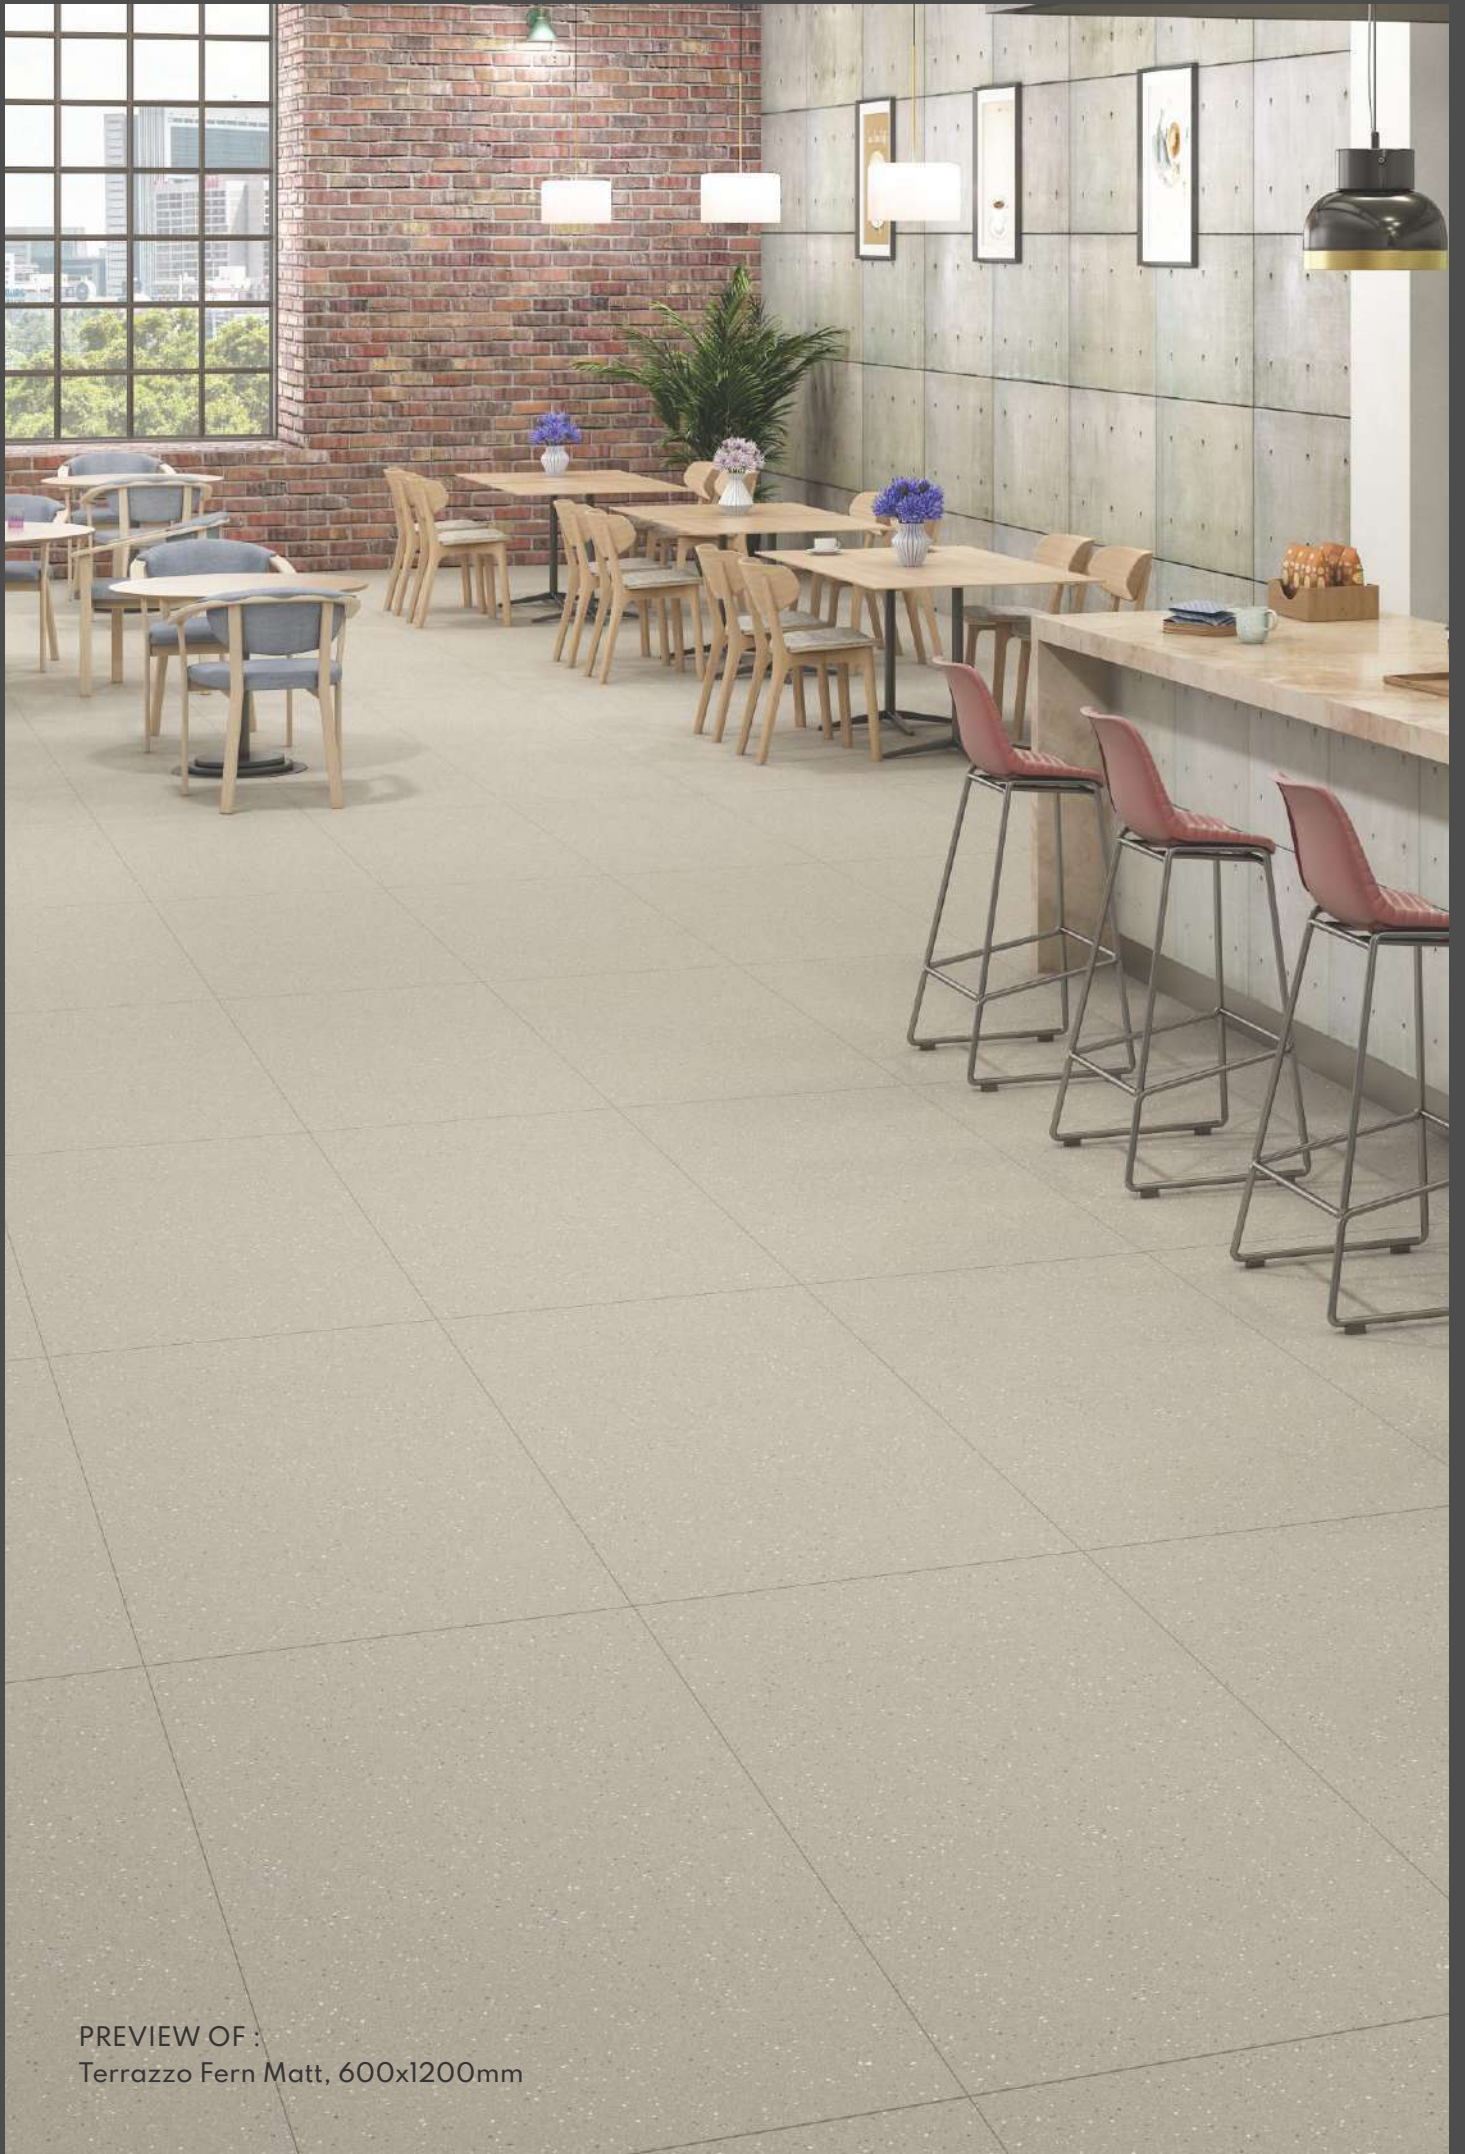

PREVIEW OF :
Terrazzo Fern Matt, 600x1200mm