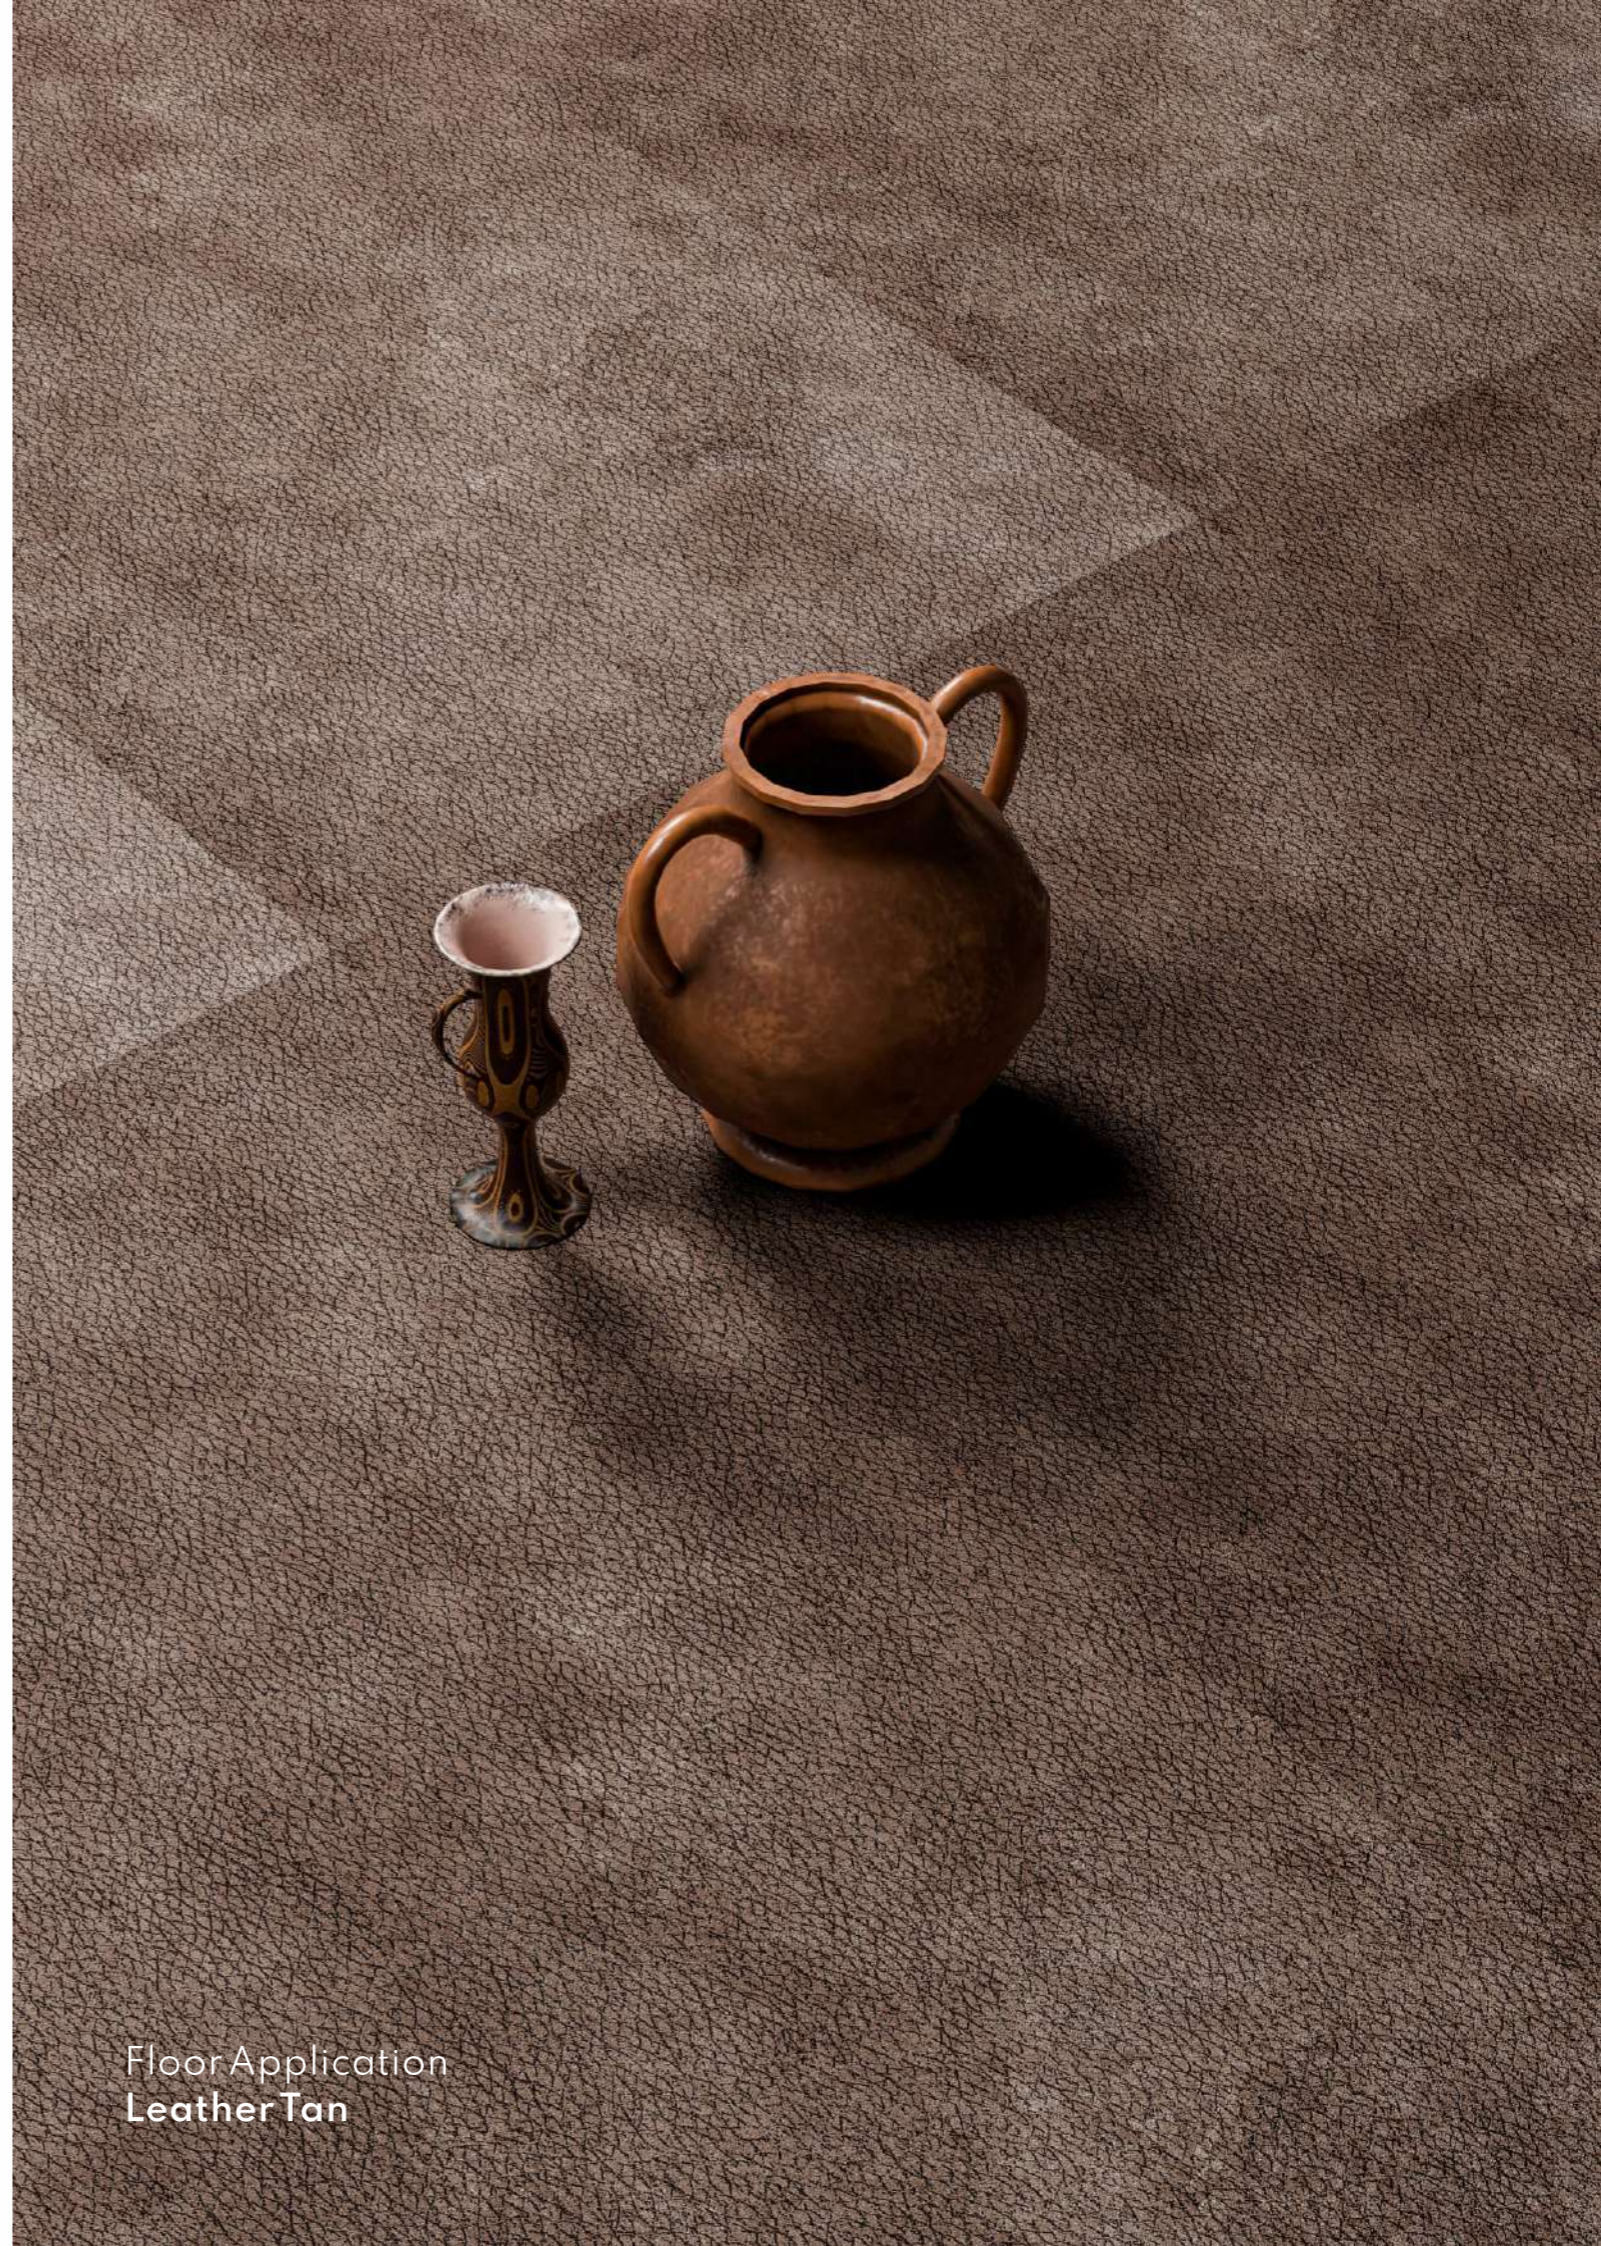

R-1

R-2

R-3

Features

- Solid Body 
- Easy to Clean 
- Zero Maintenance 
- High Strength 

Feel the
Real Leather

Floor Application
Leather Tan

Preview of :
- Nova
- 600x1200mm