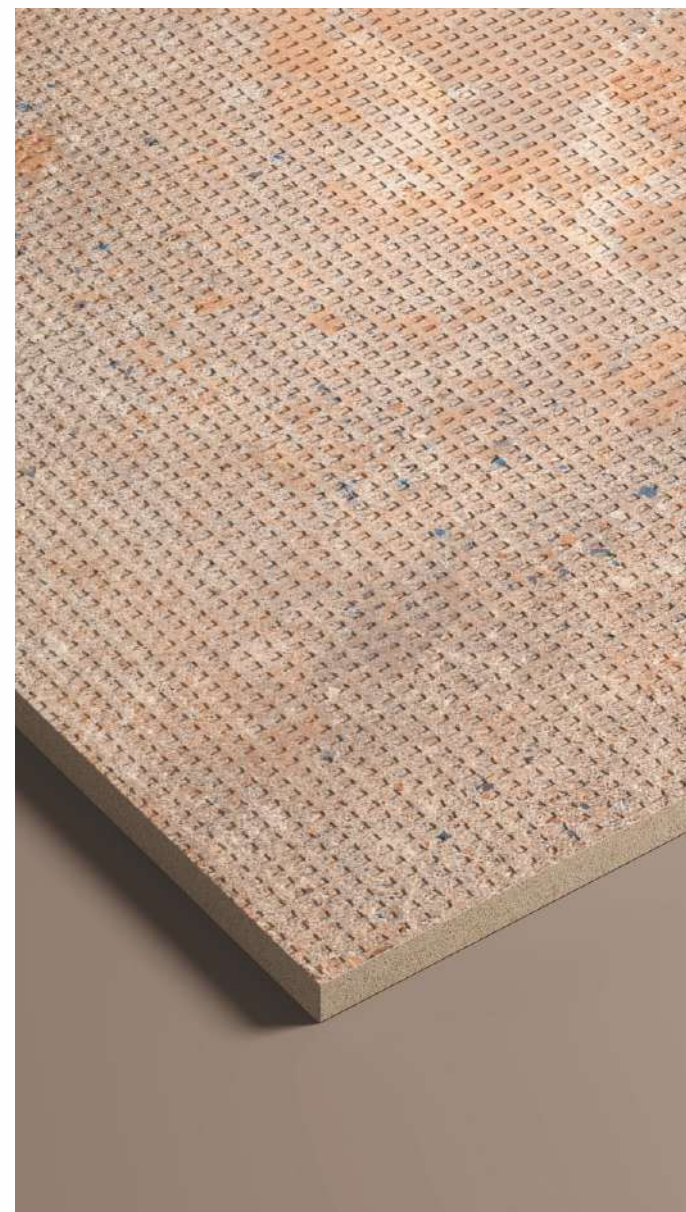

**BELLA
SAND**

[BACK TO INDEX](#)

Size
600x1200mm

Thickness
9.8±0.2mm

Surface
Plume Matt

Random
6