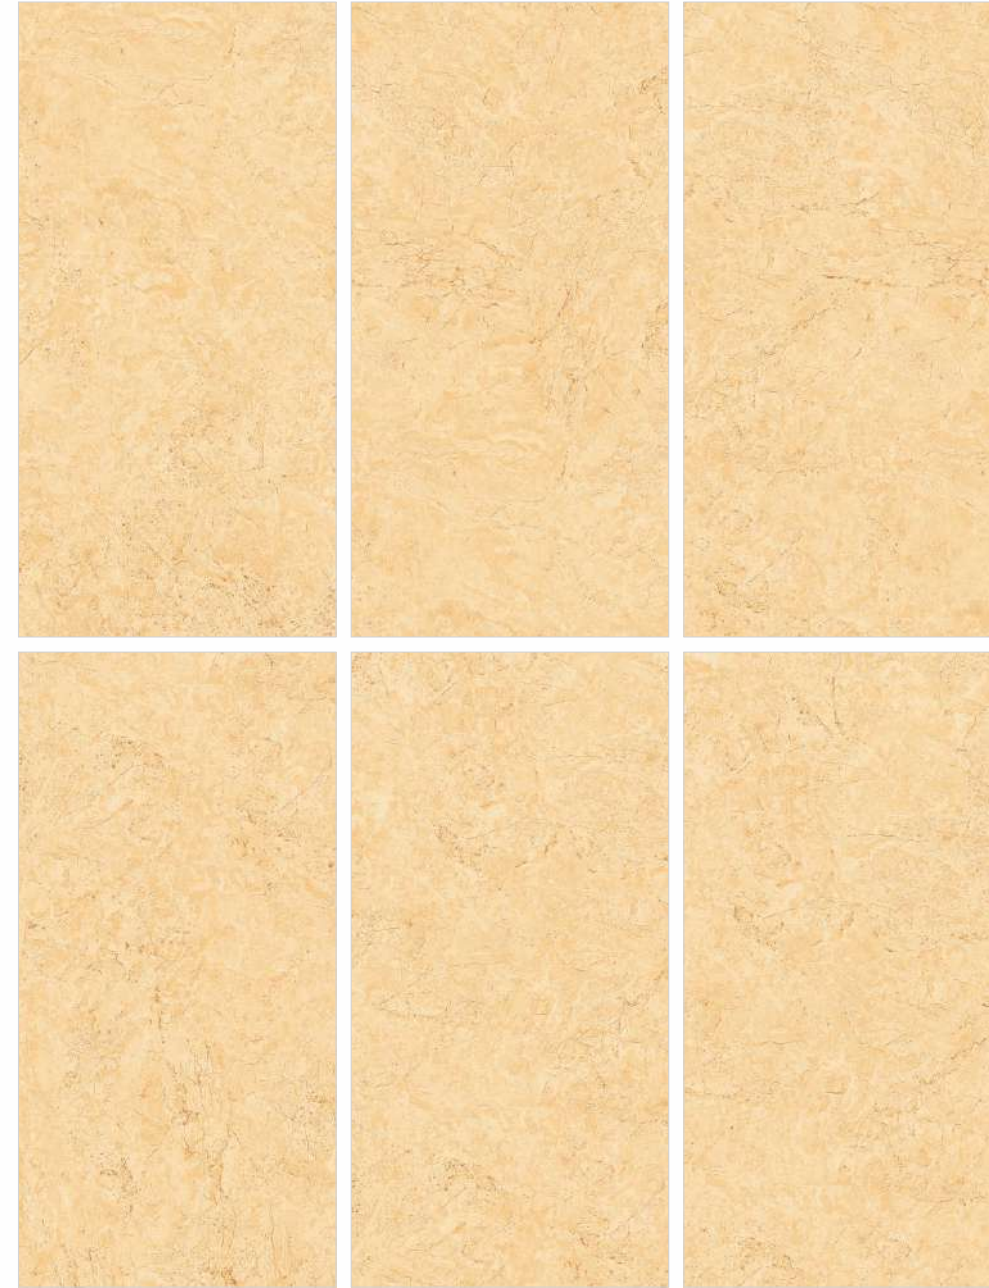

**LUNA
FRANCH**

[BACK TO INDEX](#)

Size
600x1200mm

Thickness
9.8±0.2mm

Surface
Plume Matt

Random
10

Preview of :
- Luna Amber
- 600x1200mm

**LUNA
AMBER**