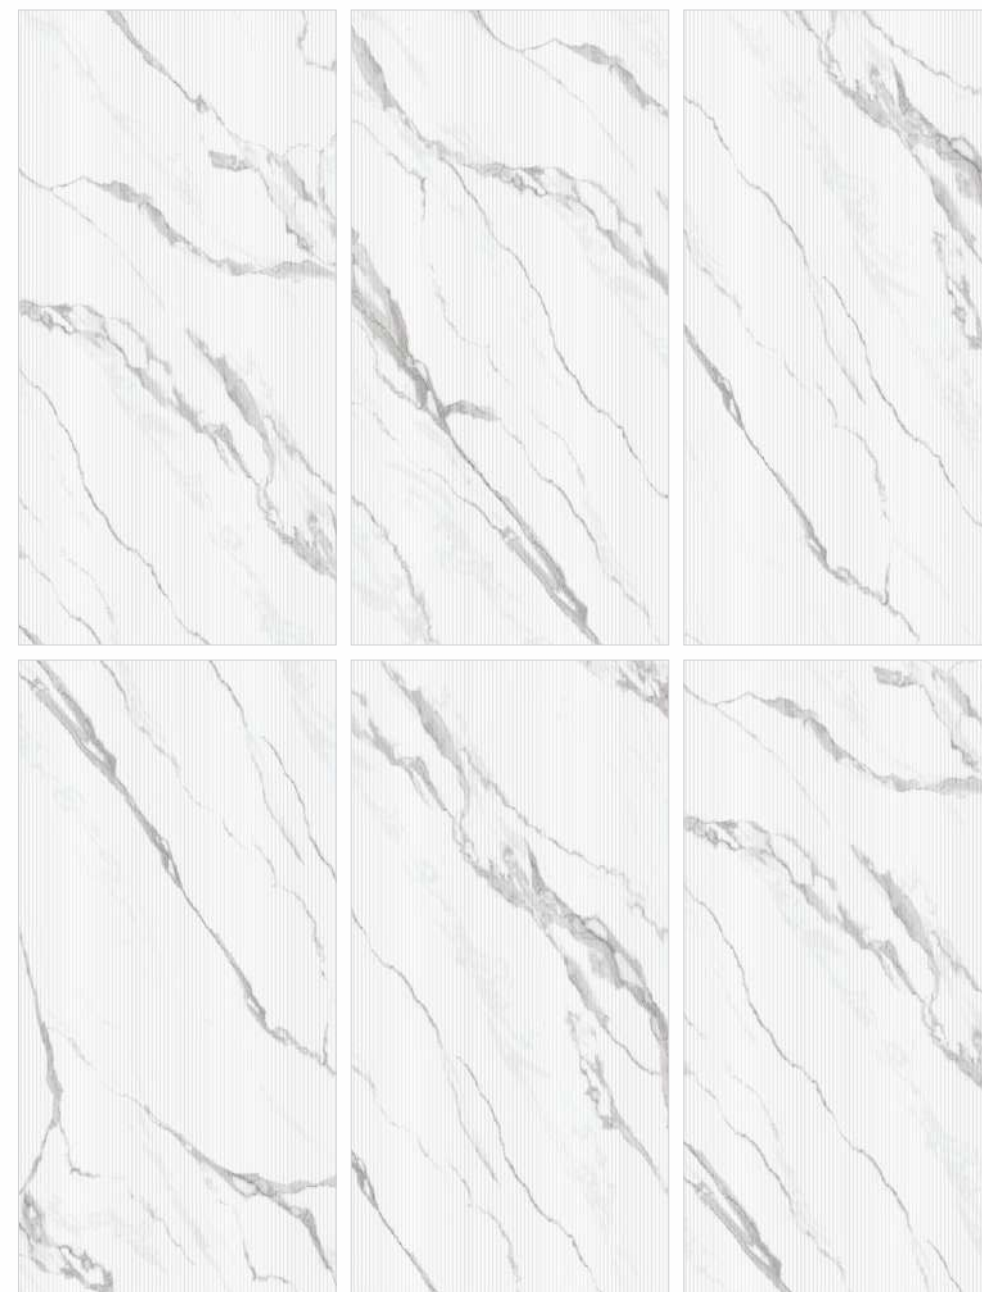

NOVA

Size
600x
1200mm

Thickness
9.8±0.2mm

Surface
Plume Matt

Random
10

[BACK TO INDEX](#)

Preview of :
- Nova Liner
- 600x1200mm

**NOVA
LINER**