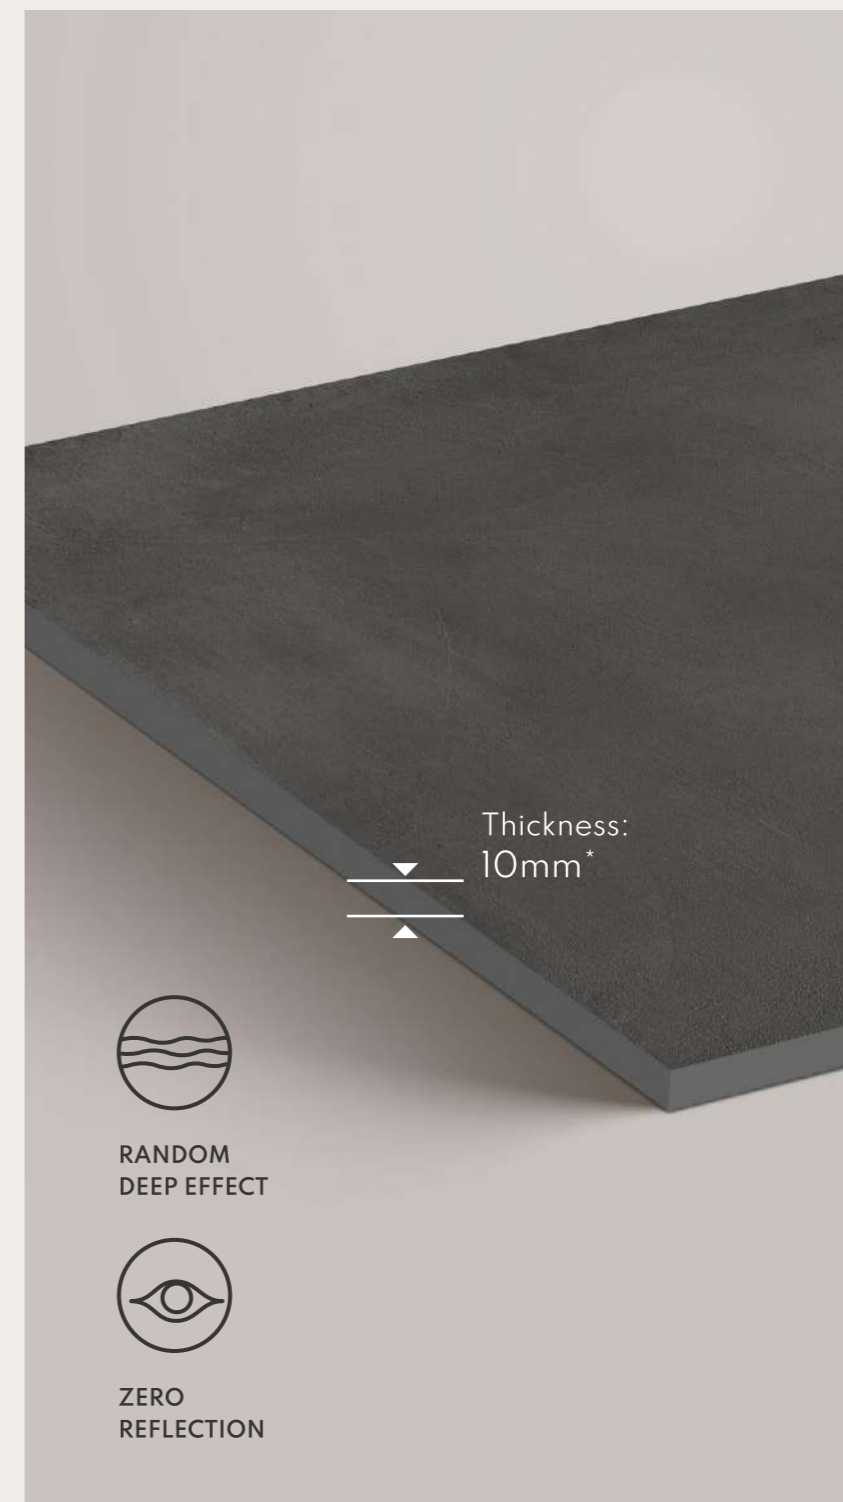

Urban Coal

600x1200mm
Digital Fullbody Tiles