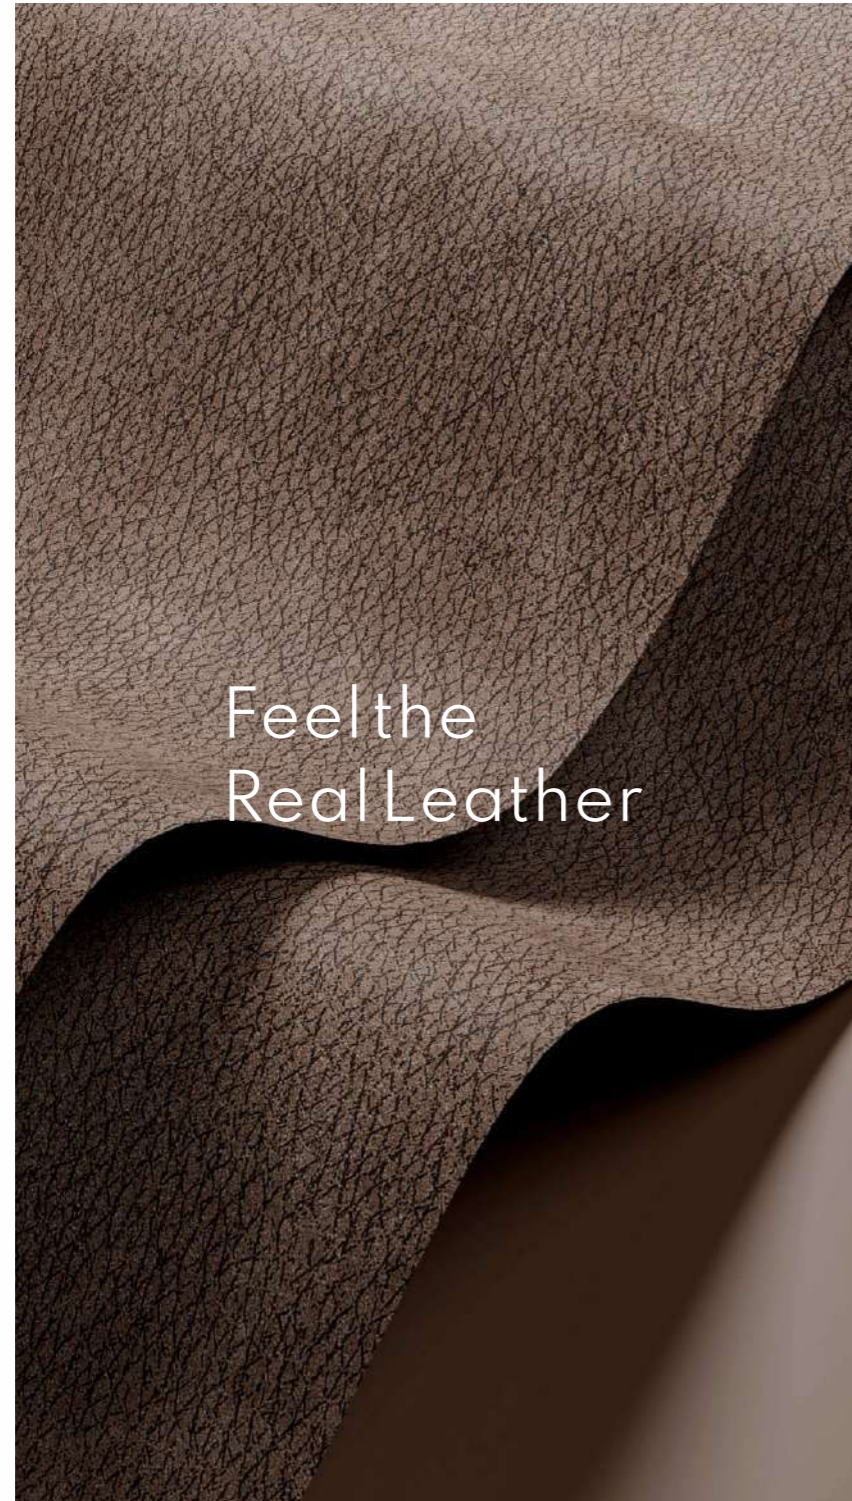

R-1

R-2

R-3

Features

- Solid Body 
- Easy to Clean 
- Zero Maintenance 
- High Strength 

Feel the
Real Leather

Floor Application
Leather Tan

Preview of :
- Nova
- 600x1200mm