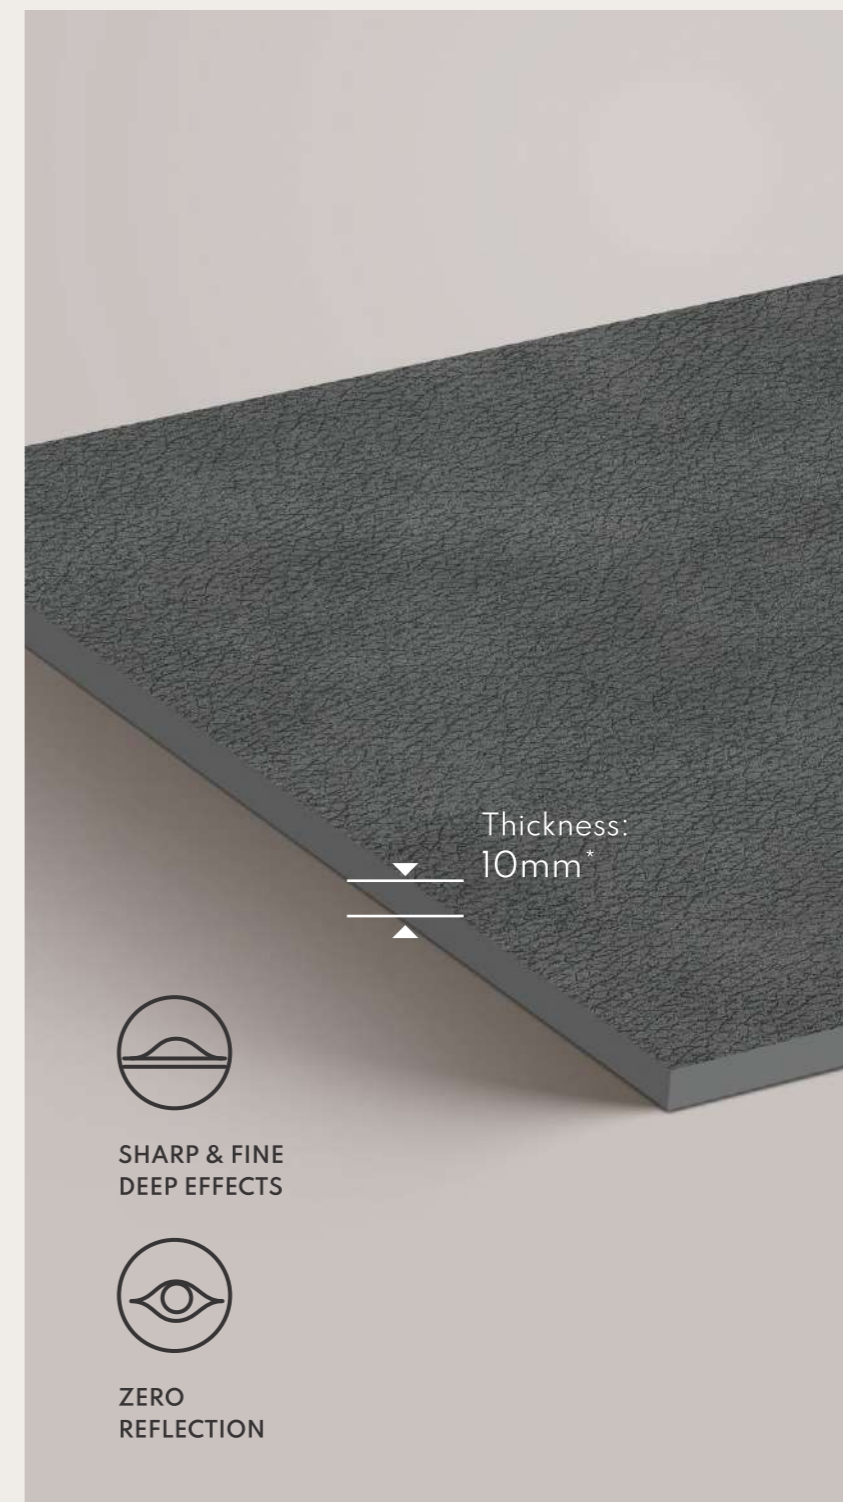

Features

- Solid Body 
- Easy to Clean 
- Zero Maintenance 
- High Strength 

Wall/Floor
Leather Ash

Leather Gabbro

600x1200mm
Digital Fullbody Tiles

Leather Gabbro

R-3

Size:
600x
1200mm