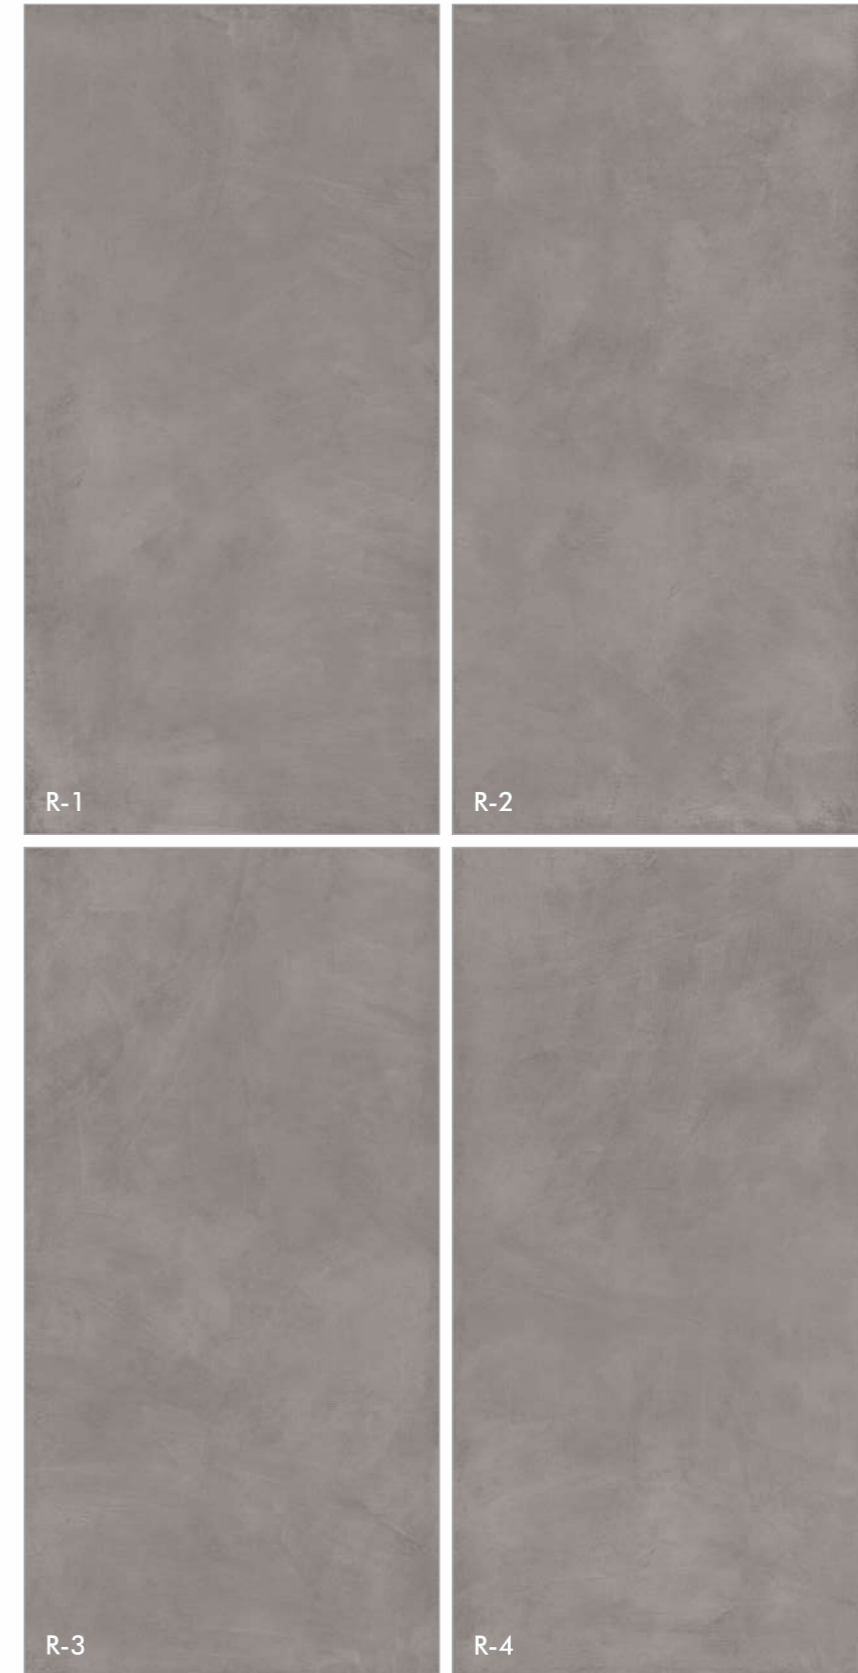

Size:
600x
1200mm

Surface:
Matt

Thickness:
10mm*

Features

-  Solid Body
-  Easy to Clean
-  Zero Maintenance
-  High Strength

[Back to Index](#)

Wall/Floor
UrbanGrigio

Urban Coal