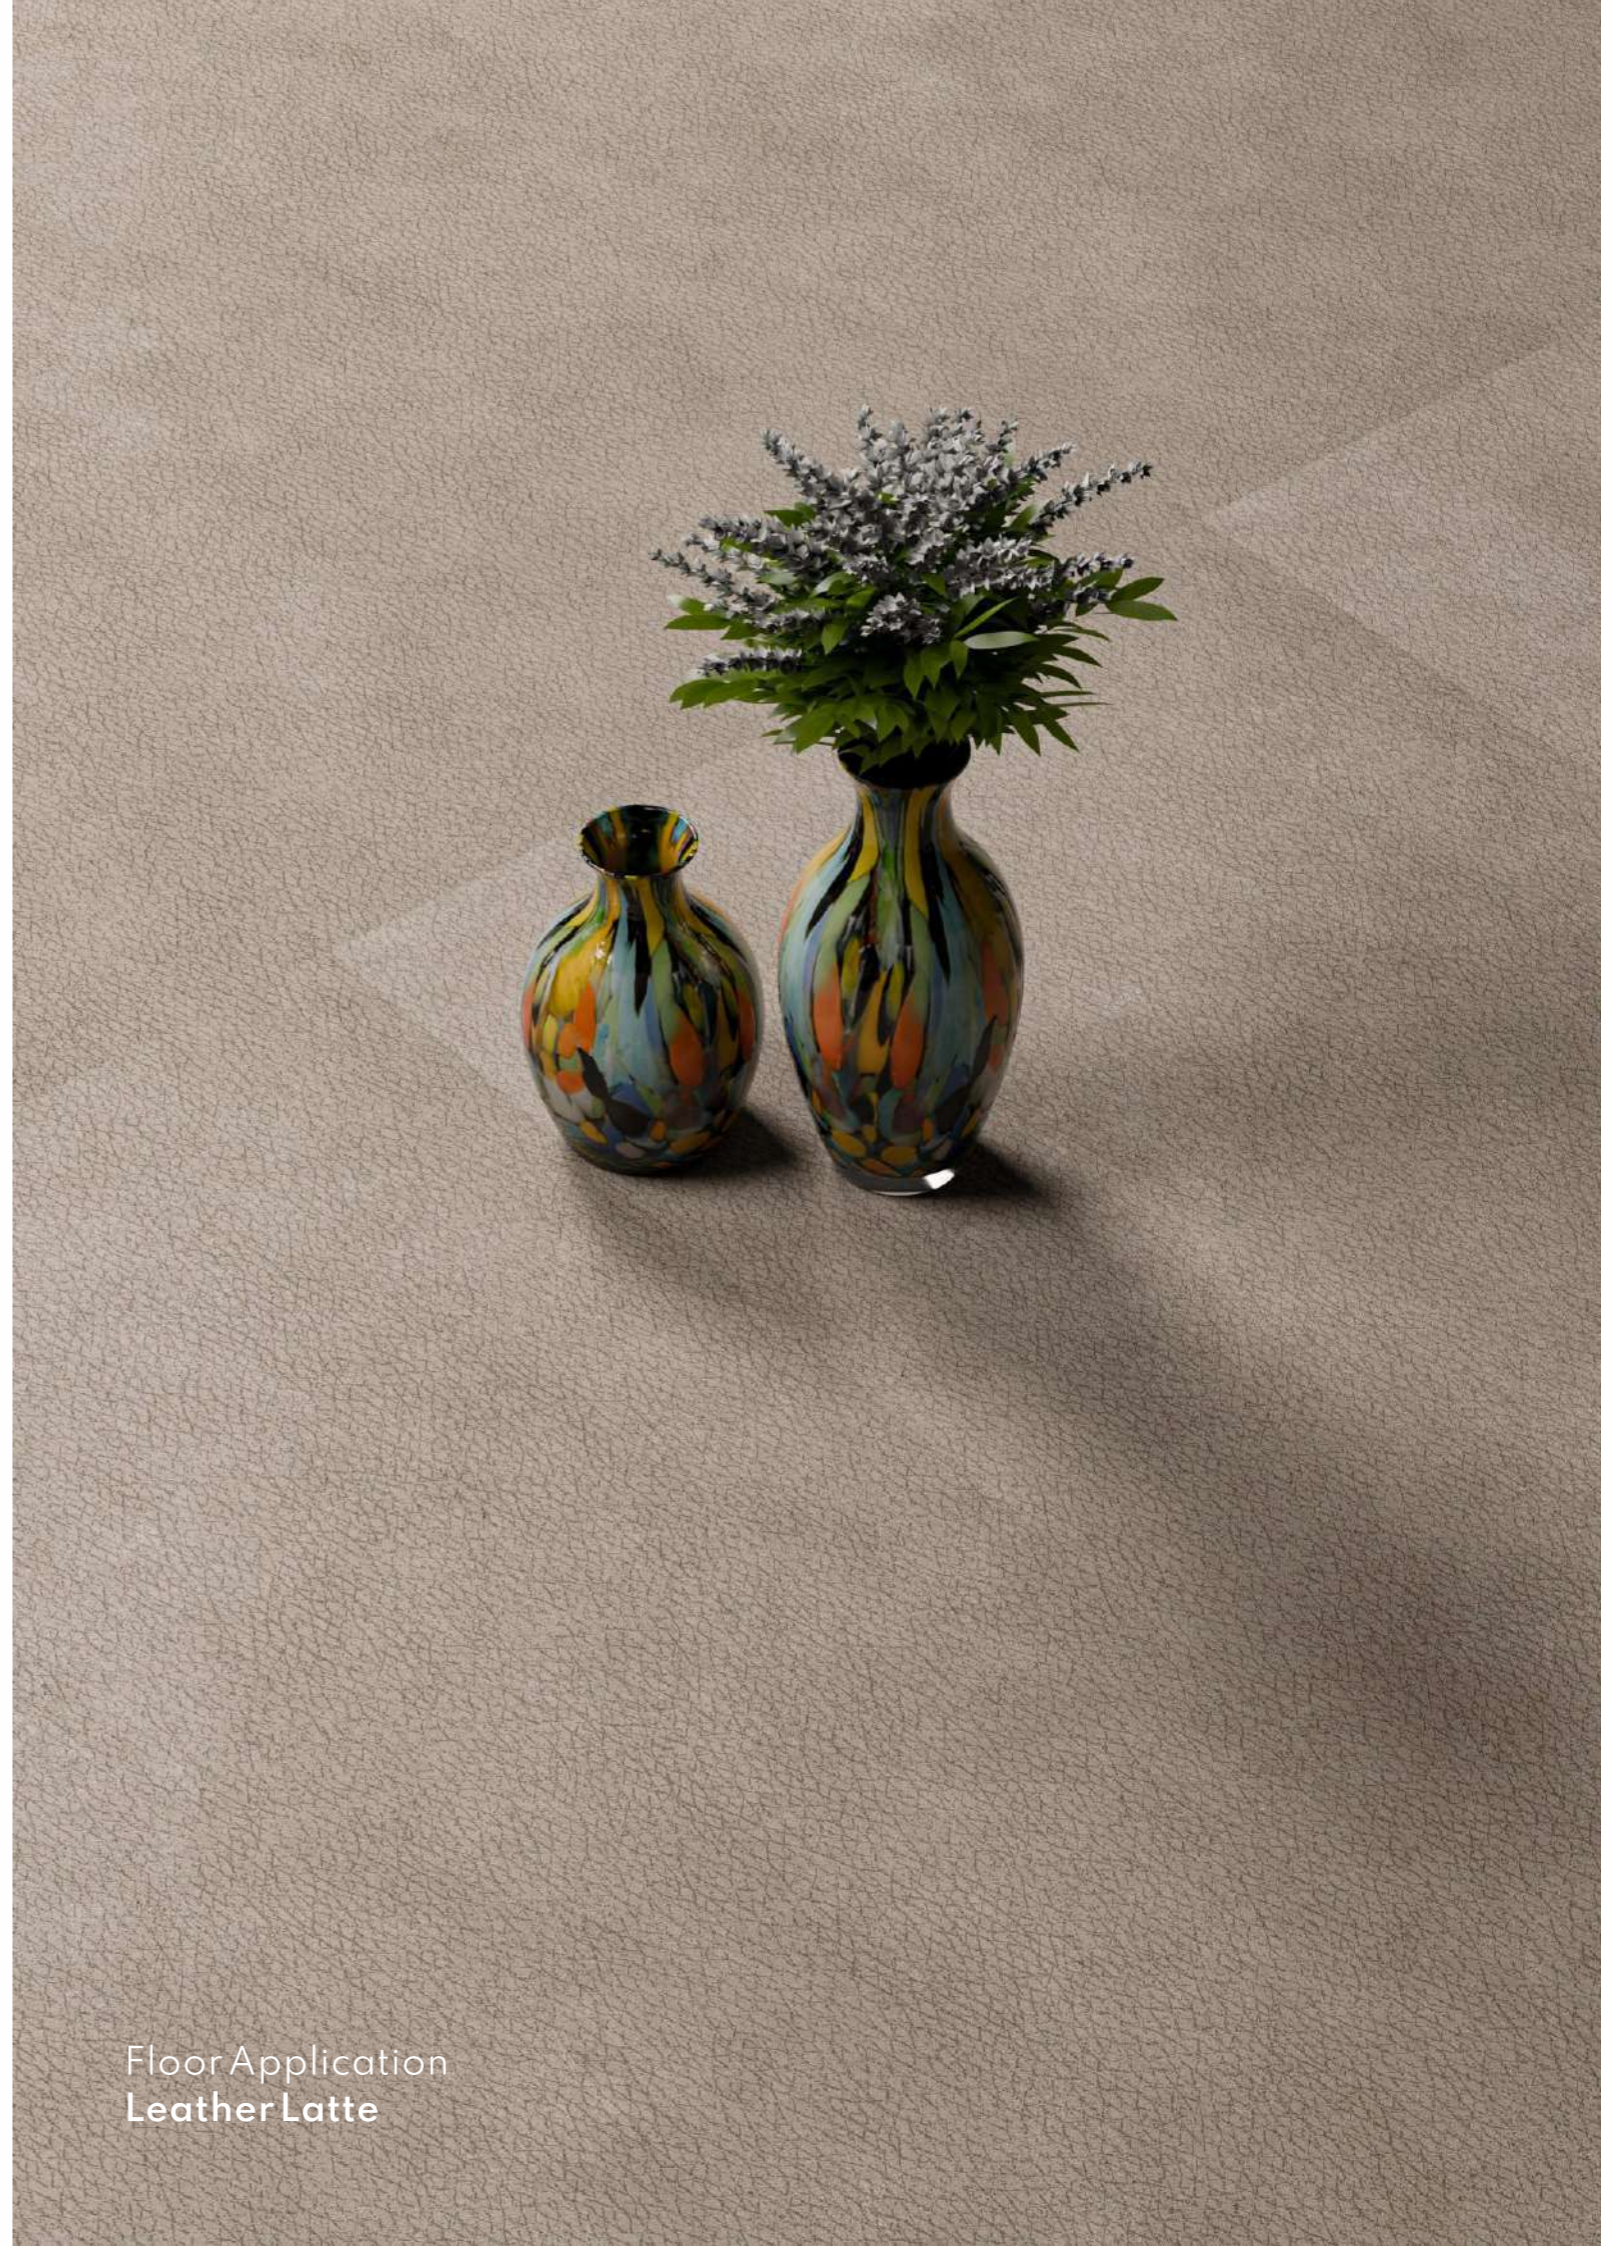

Back to Index

Features

- Solid Body 
- Easy to Clean 
- Zero Maintenance 
- High Strength 

Feel the
Real Leather

Floor Application
Leather Latte

Leather Tan

600x1200mm
Digital Fullbody Tiles

Thickness:
10mm*