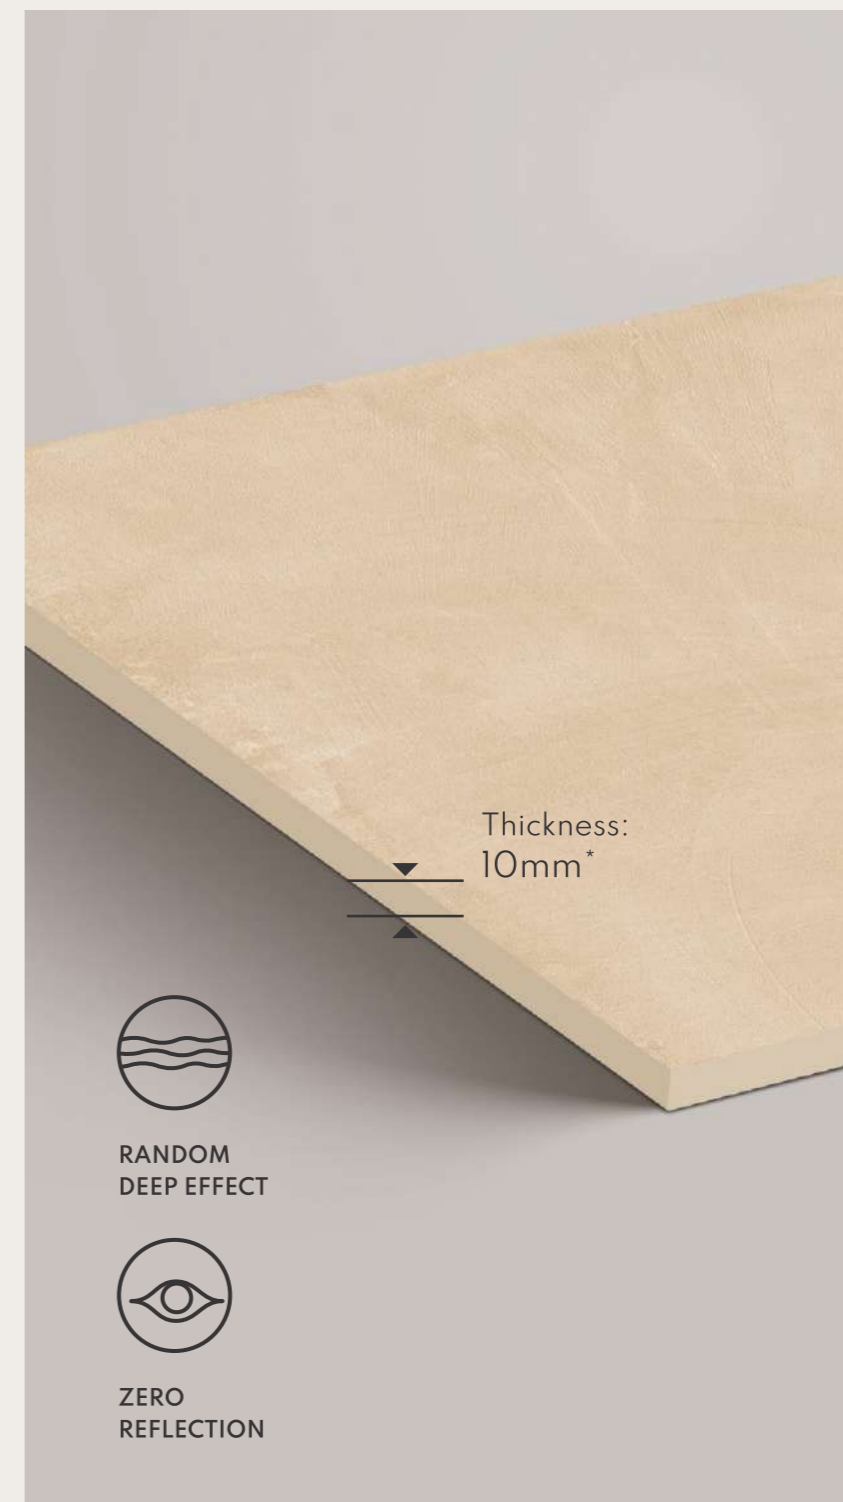

Urban Sand

600x1200mm
Digital Fullbody Tiles