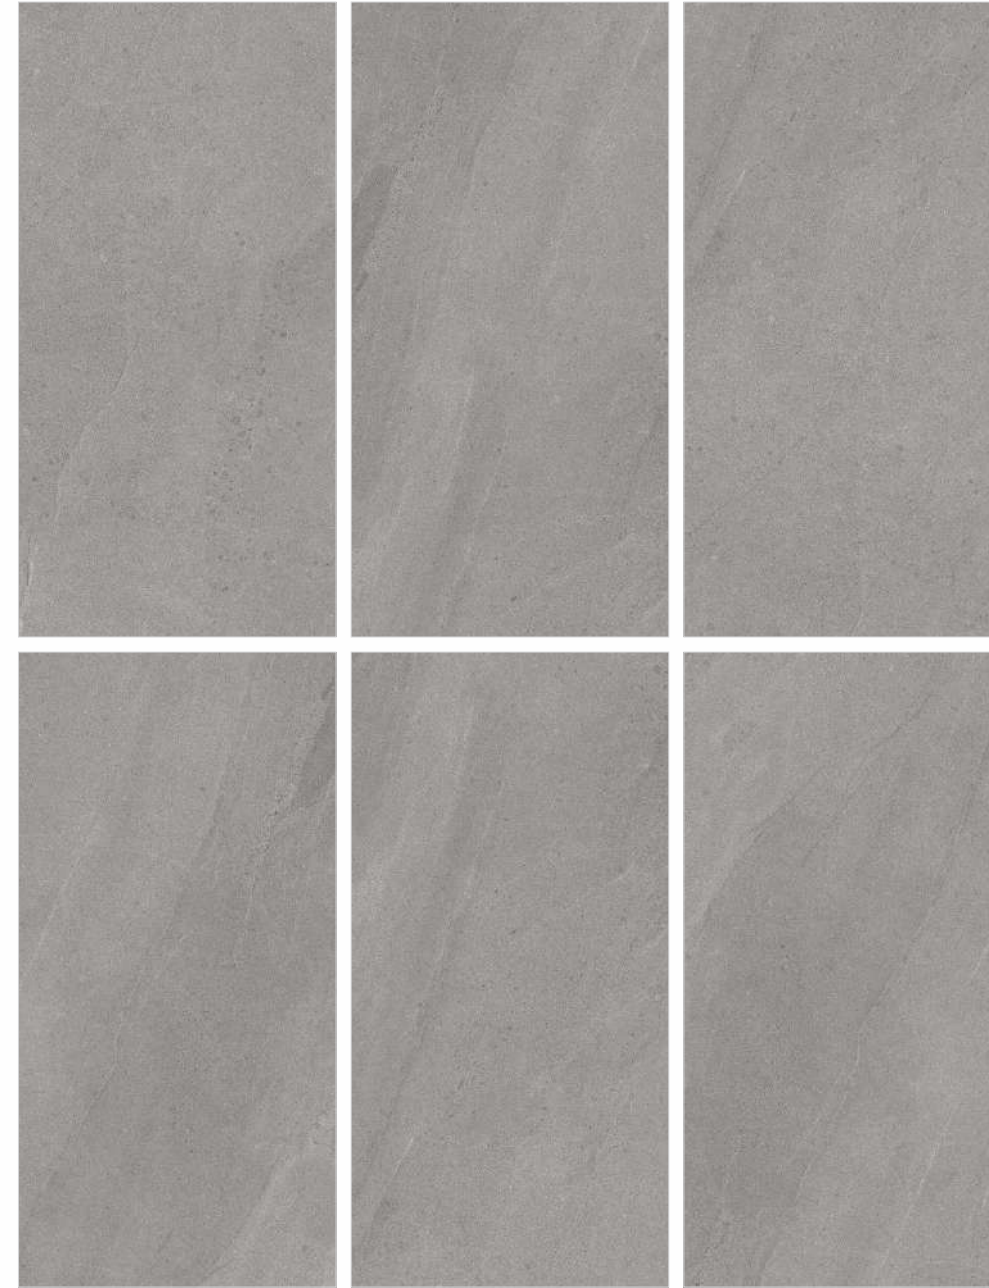

SYNCSTONE™
DIGITAL FULLBODY TILES

**LIMESTONE
GRIS**

Size
600x
1200mm

Thickness
9.8±0.2mm

Surface
Plume Matt

Random
10+

[BACK TO INDEX](#)