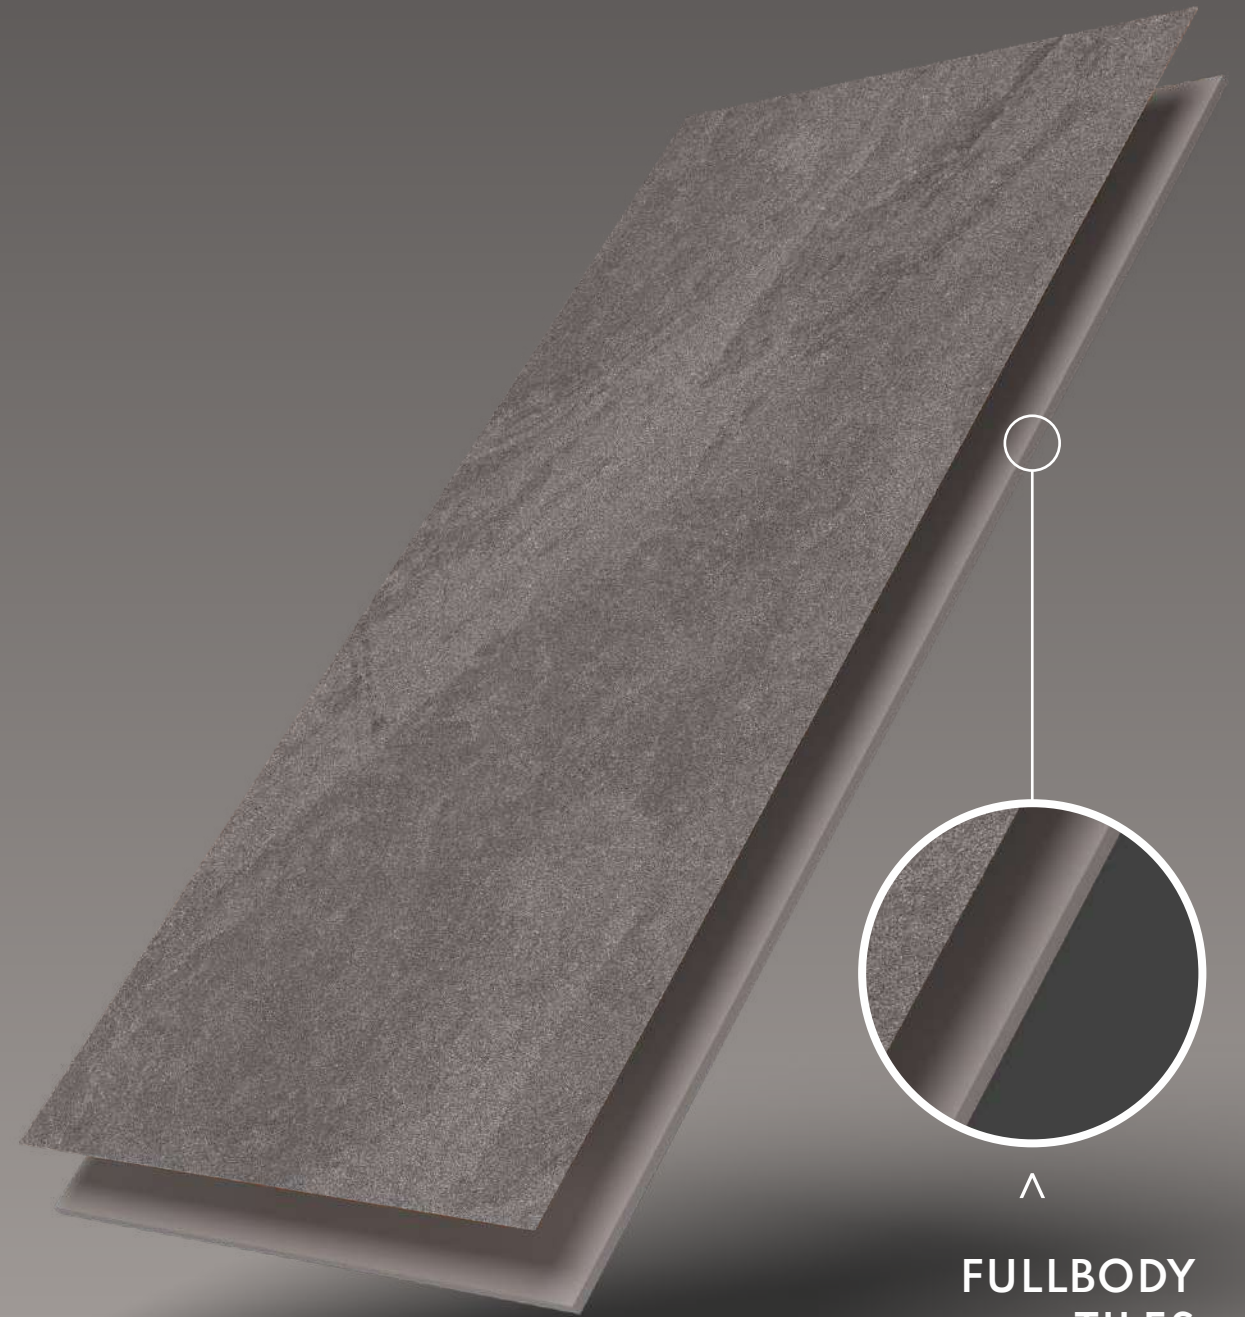

**FULLBODY
TILES**

The SyncStone Collection comes with the reliability of Mozart's fullbody strength which stands the test of time, load, traffic, use, and more effortlessly.