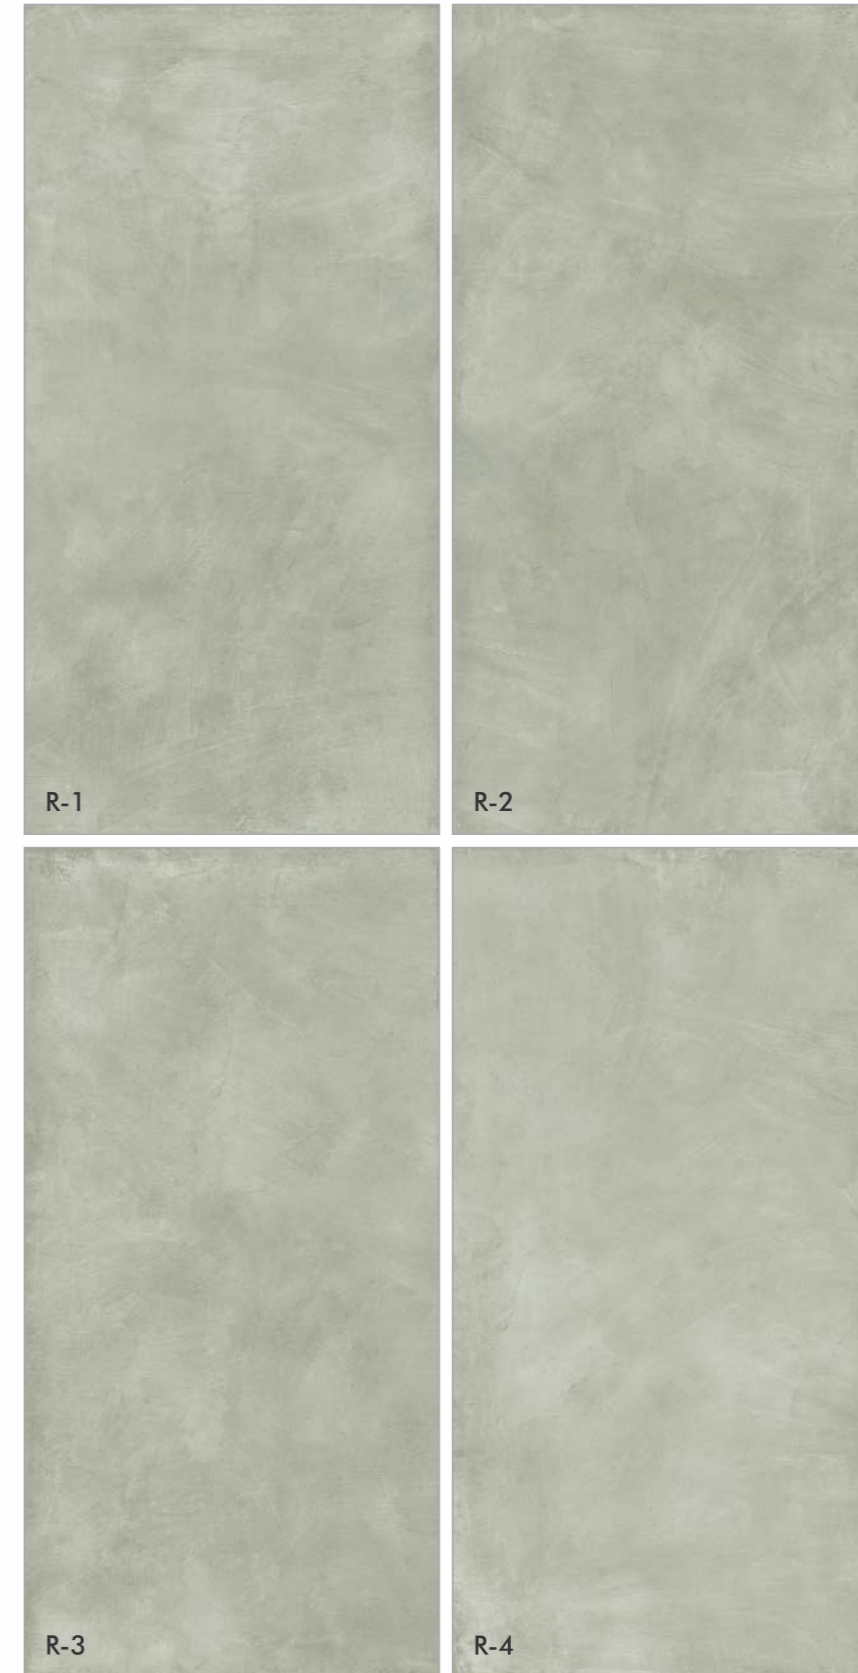

Urban Mint

R-3

Size:
600x
1200mm

Surface:
Matt

Thickness:
10mm*

Features

- Solid Body
- Easy to Clean
- Zero Maintenance
- High Strength

[Back to Index](#)