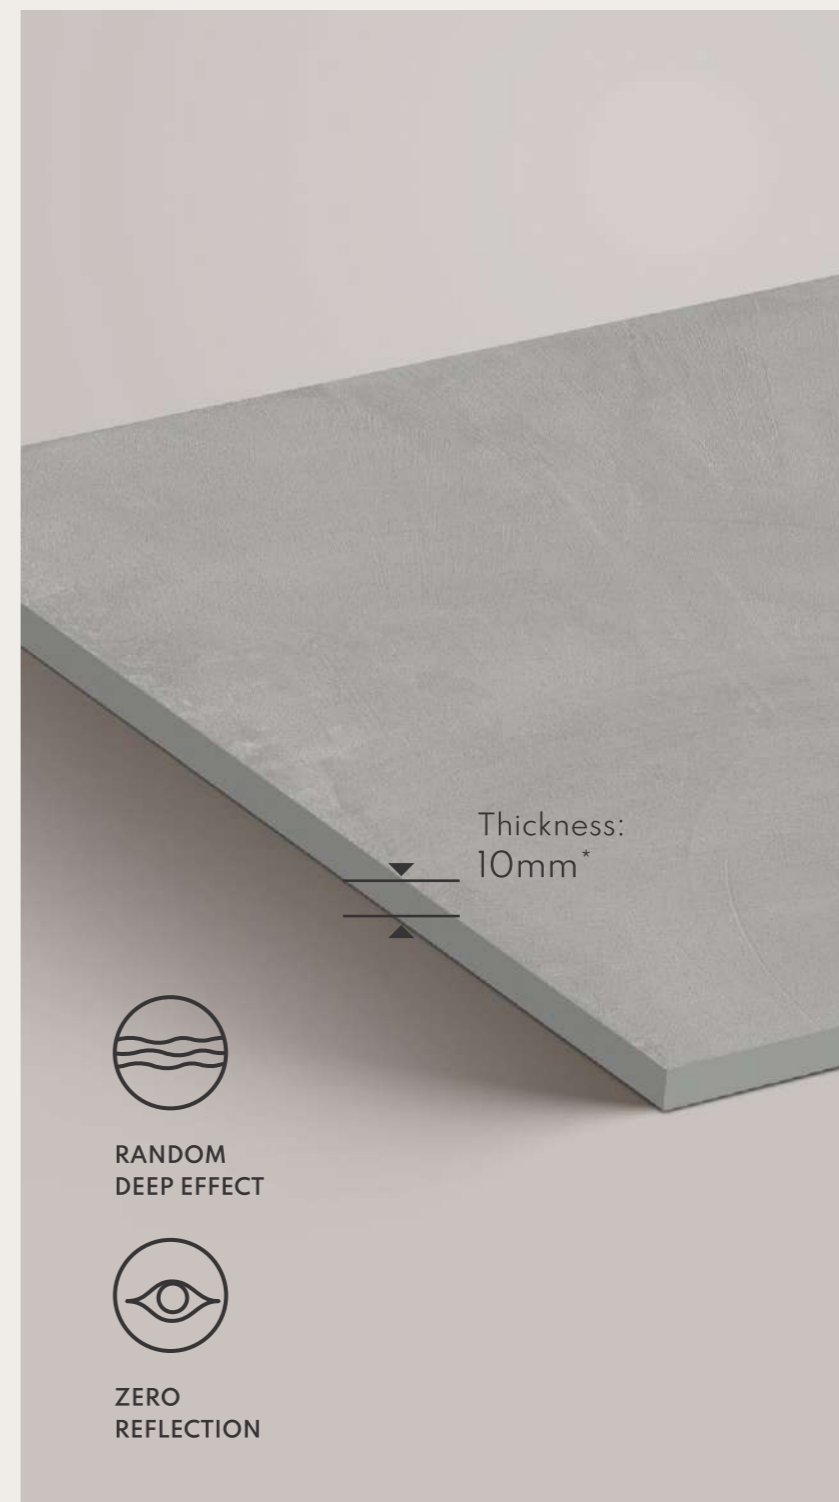

Thickness:
10mm*

Features

-  Solid Body
-  Easy to Clean
-  Zero Maintenance
-  High Strength

[Back to Index](#)

Feel
The
Real
Urban

Floor Application
Urban Mint

Urban Gris

600x1200mm
Digital Fullbody Tiles