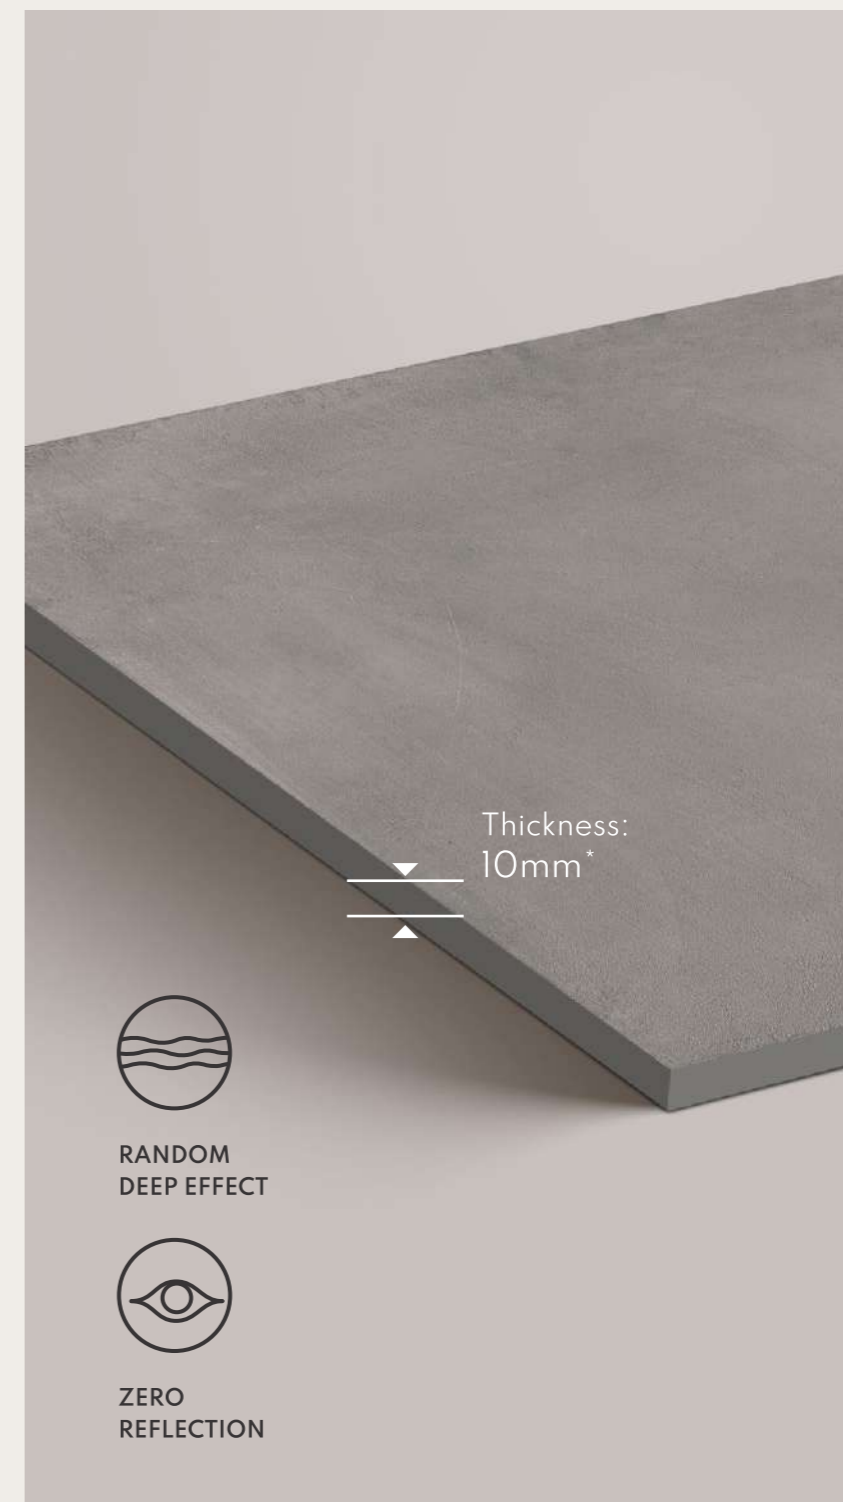

Urban Grigio

600x1200mm
Digital Fullbody Tiles

Thickness:
10mm*

RANDOM
DEEP EFFECT

ZERO
REFLECTION