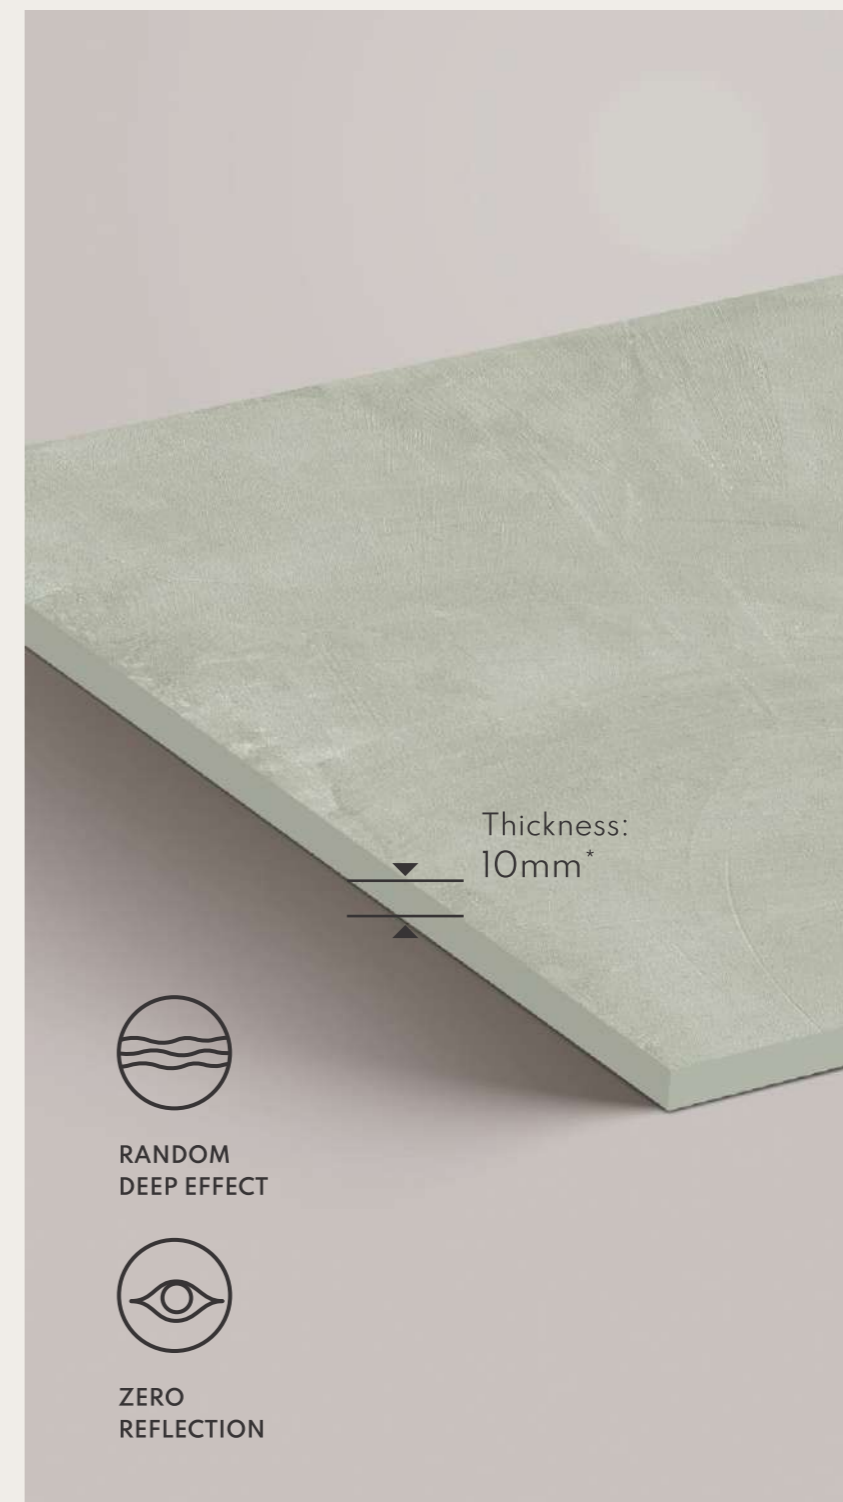

Urban Mint

600x1200mm
Digital Fullbody Tiles

Thickness:
10mm*

RANDOM
DEEP EFFECT

ZERO
REFLECTION