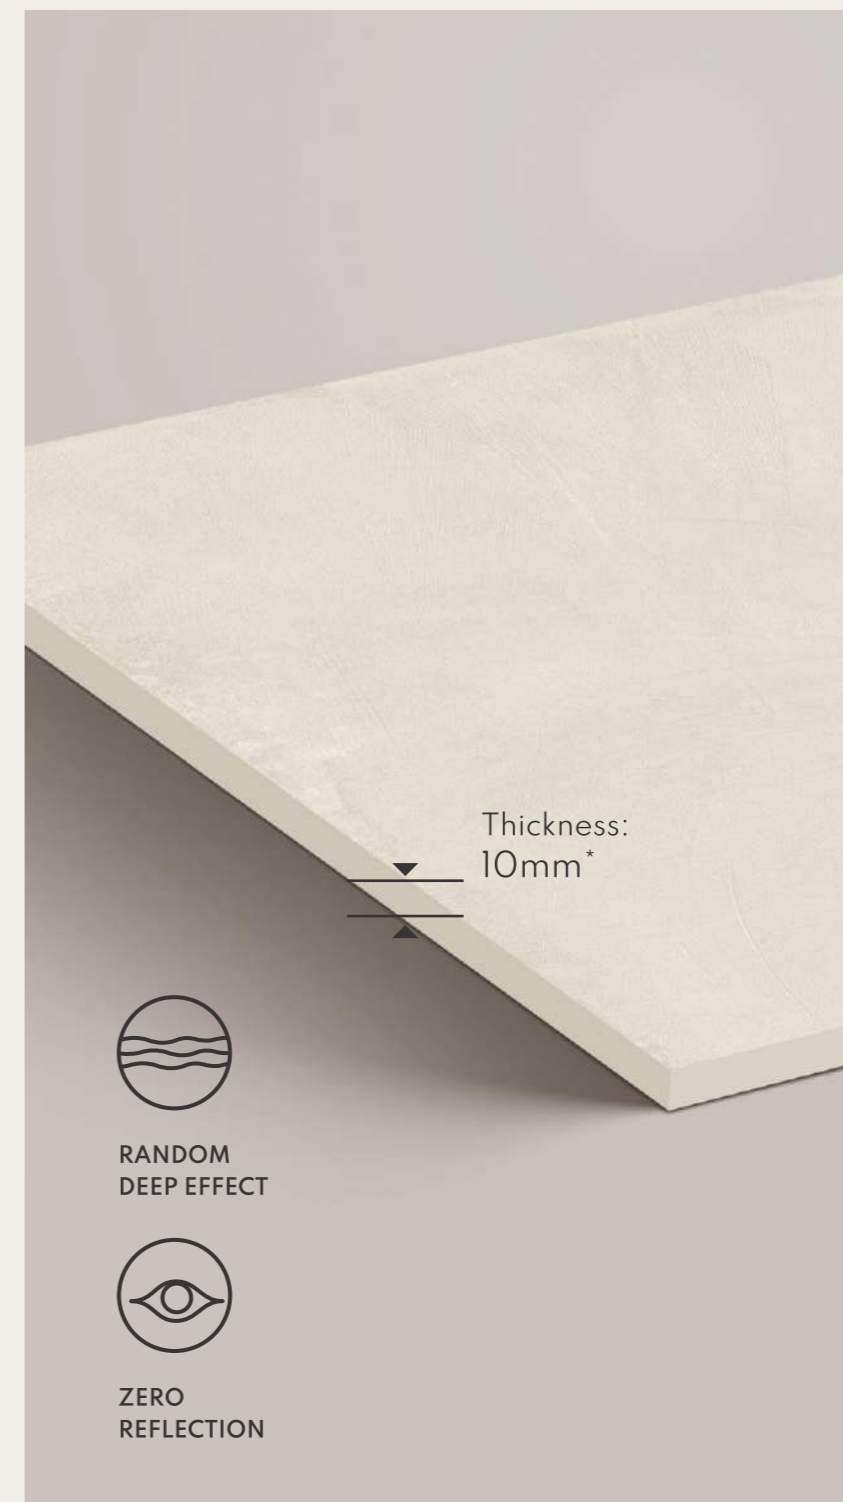

Urban Coal

The array of vivid and astonishing shades makes us the perfect choice for any need as it will cater to everyone's taste & give a royal feel to every space.

Thickness
10mm (± 0.3)

Urban Dew

600x1200mm
Digital Fullbody Tiles