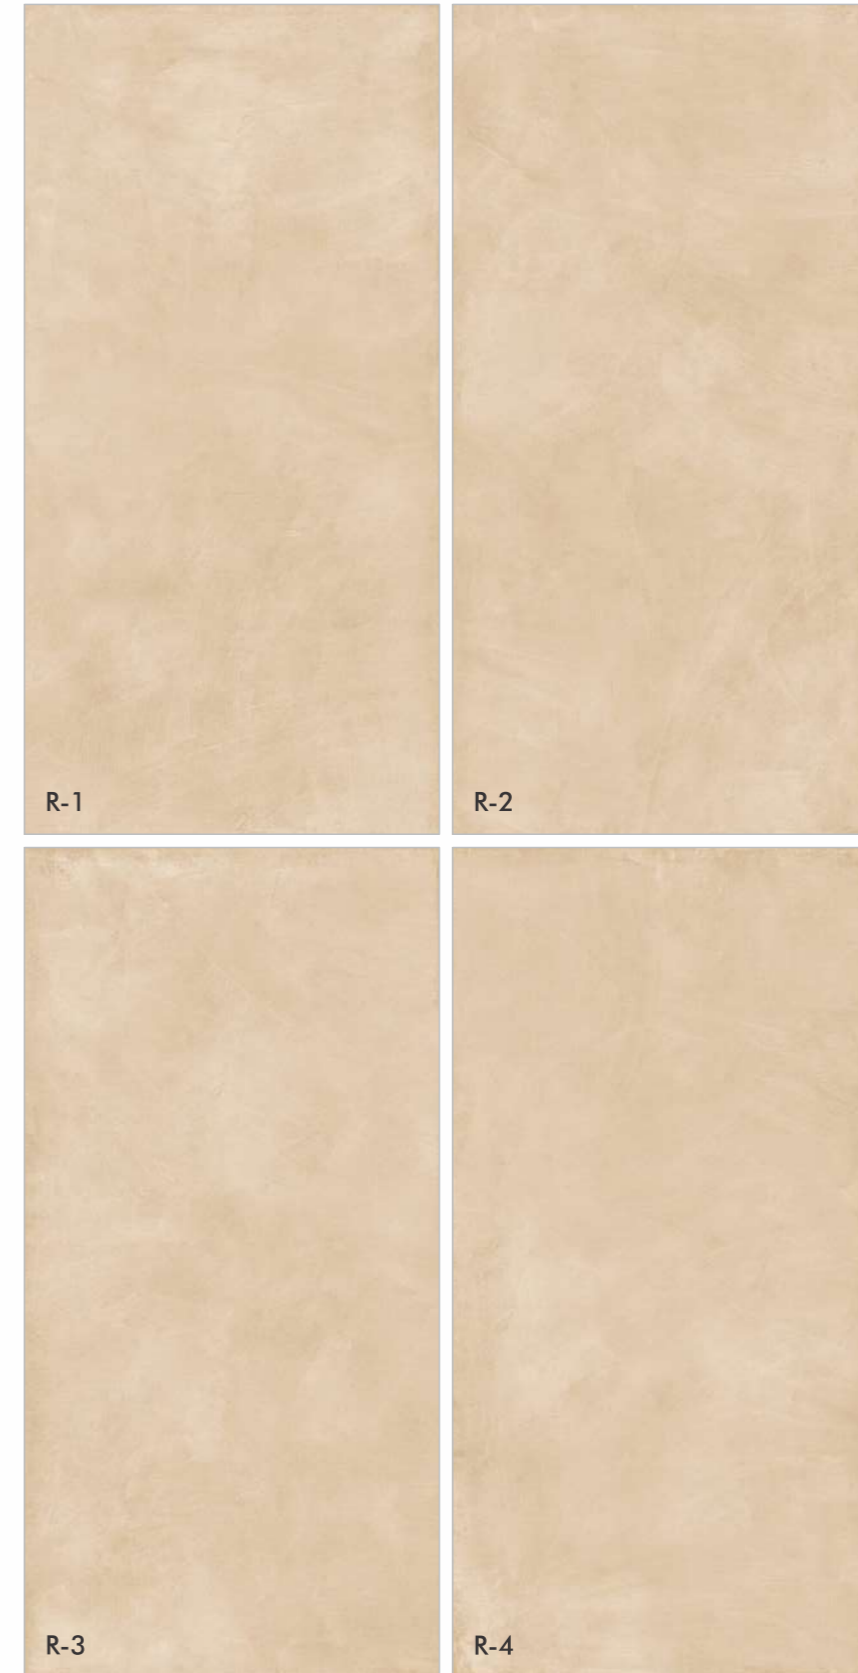

Size:
600x
1200mm

Surface:
Matt

Thickness:
10mm*

Features

-  Solid Body
-  Easy to Clean
-  Zero Maintenance
-  High Strength

[Back to Index](#)

Wall/Floor
UrbanSand

Urban Mint