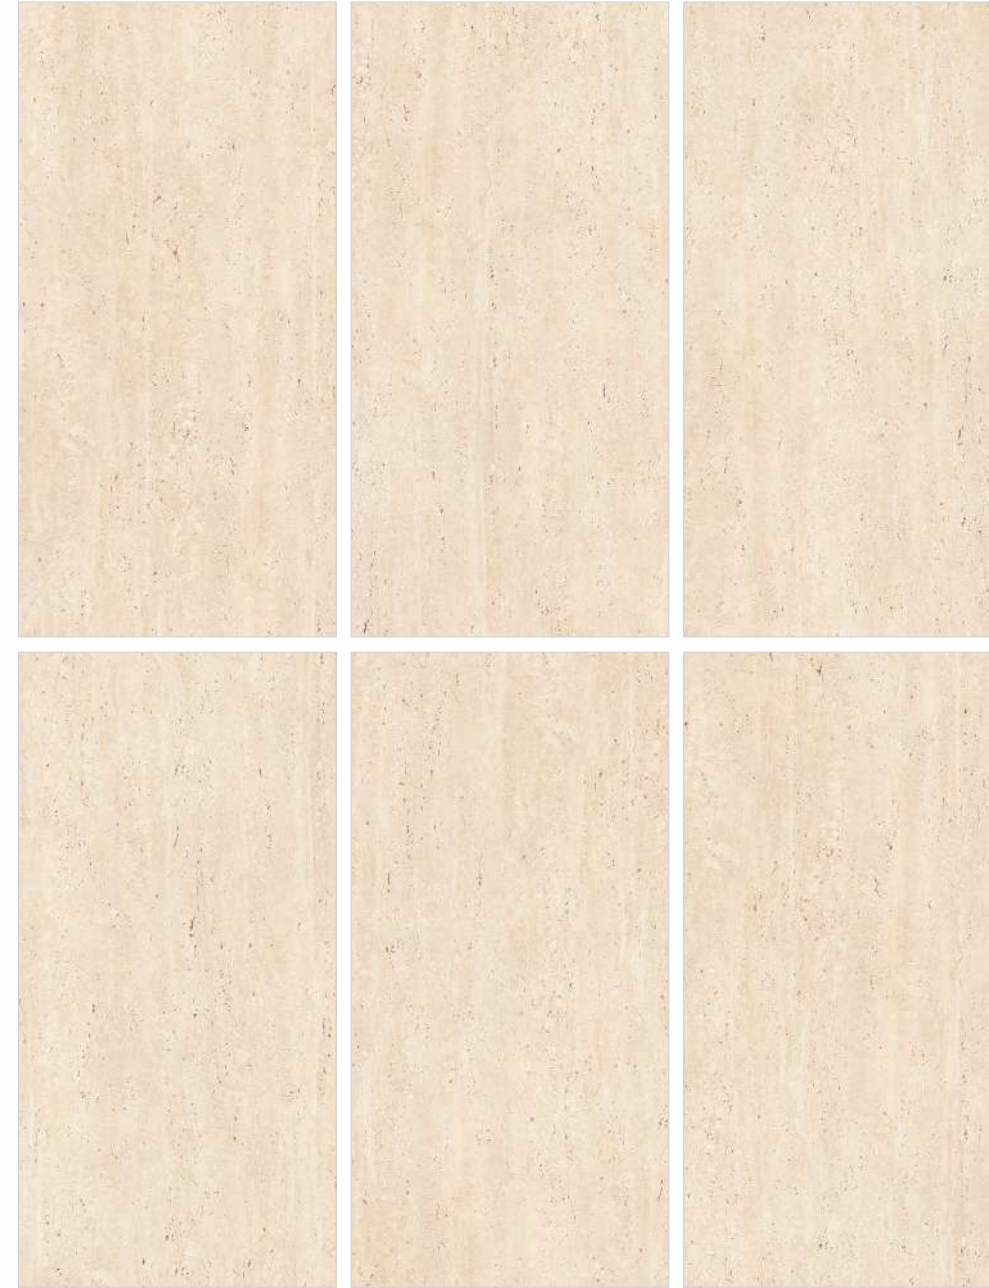

SYNCSTONE™
DIGITAL FULLBODY TILES

**OCEAN
WAVE**

Size
600x
1200mm

Thickness
9.8±0.2mm

Surface
Plume Matt

Random
10+

[BACK TO INDEX](#)

Preview of:
- Travertino Natural
- 600x1200mm