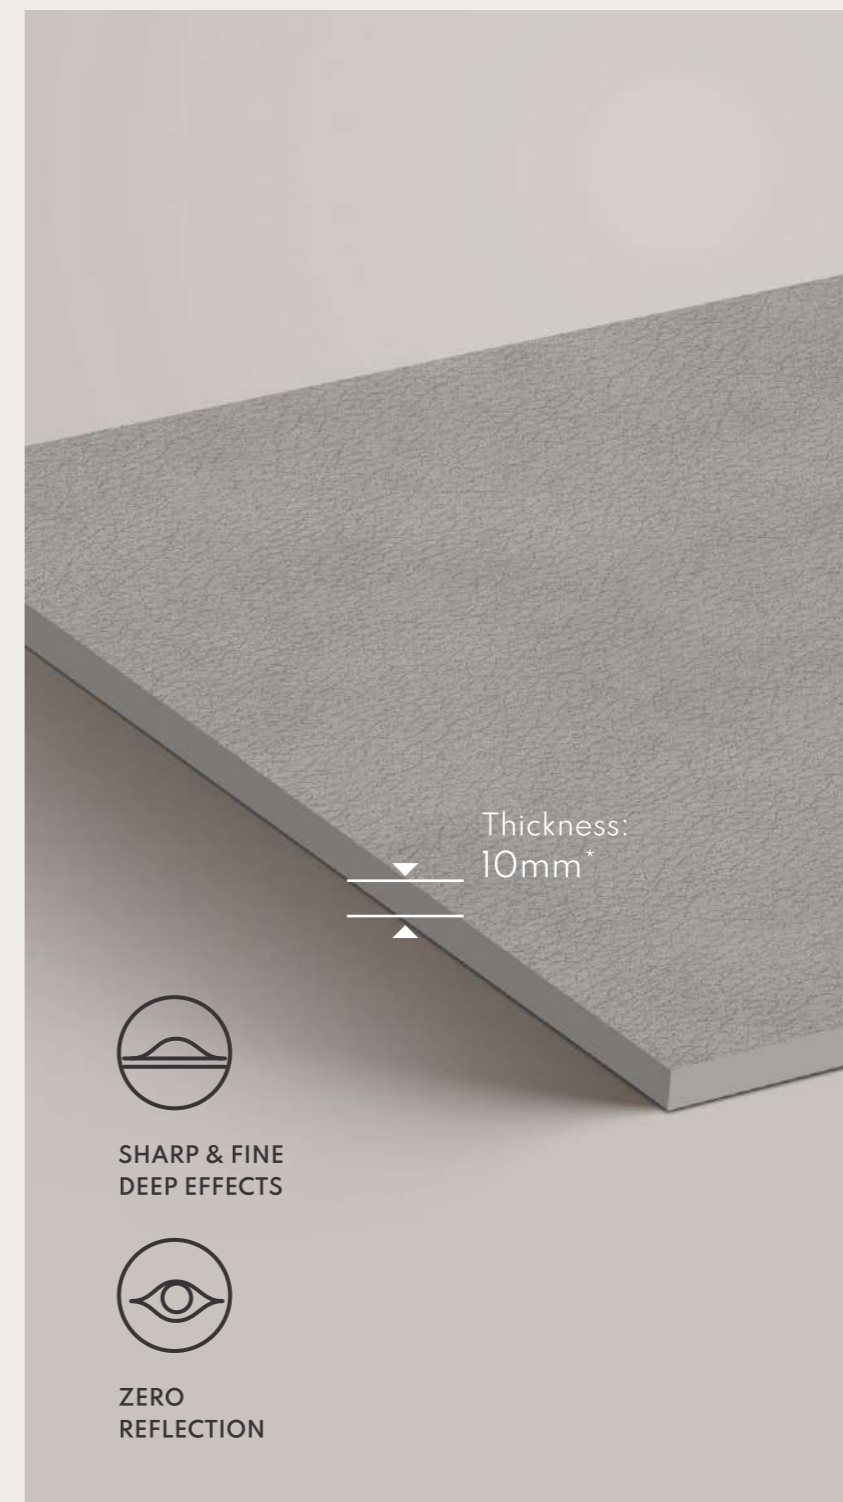

Leather Ash

600x1200mm
Digital Fullbody Tiles