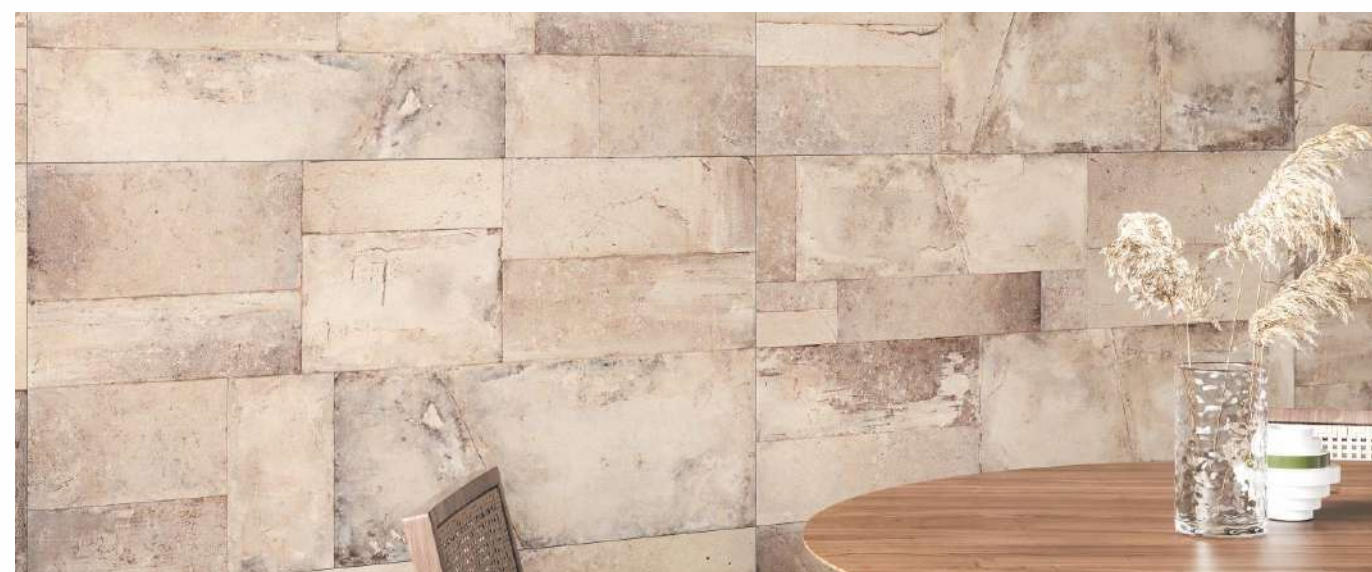

BRIXSTONE

Size
600x
1200mm

Thickness
9.8±0.2mm

Surface
Plume Matt

Random
8

[BACK TO INDEX](#)