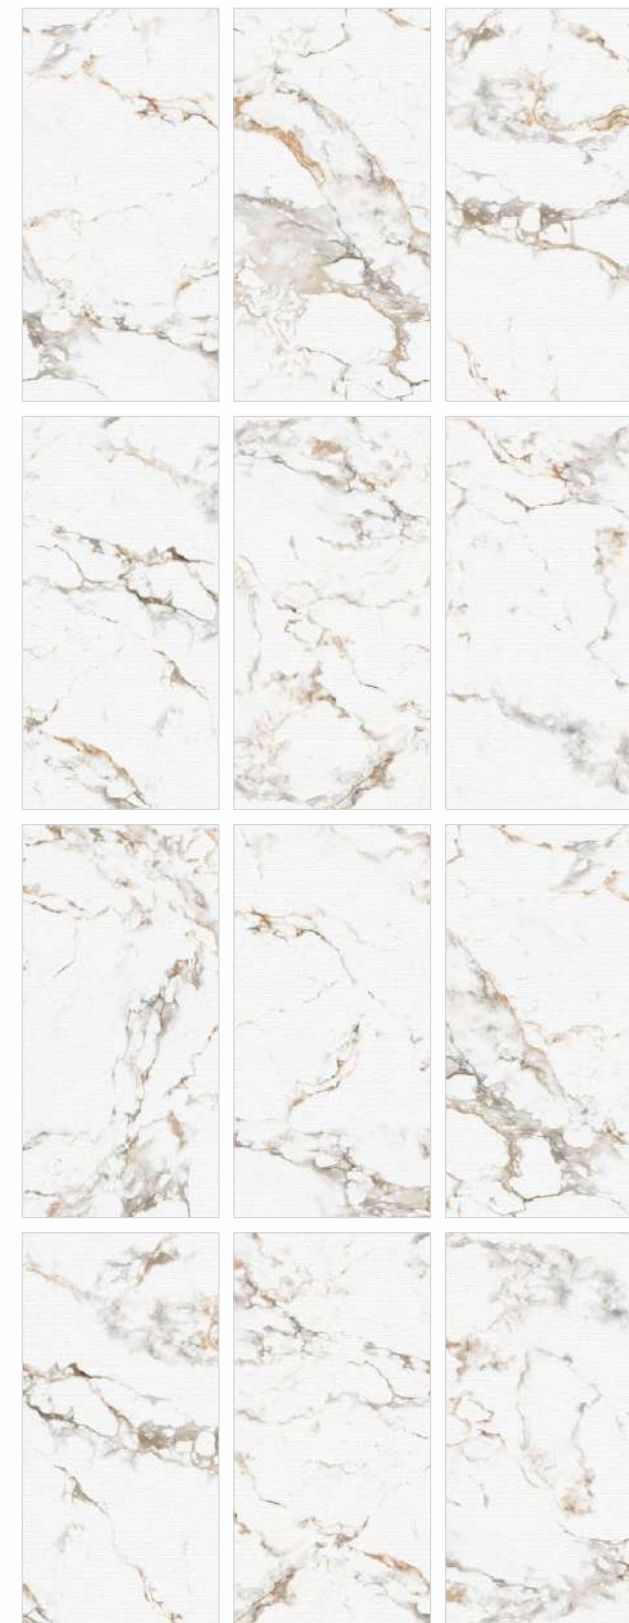

Thickness
9.8±0.2mm

Surface
Plume Matt

Random
10

[BACK TO INDEX](#)

Preview of :
- Flame
- 600x1200mm

Flame

FLAME

[BACK TO INDEX](#)