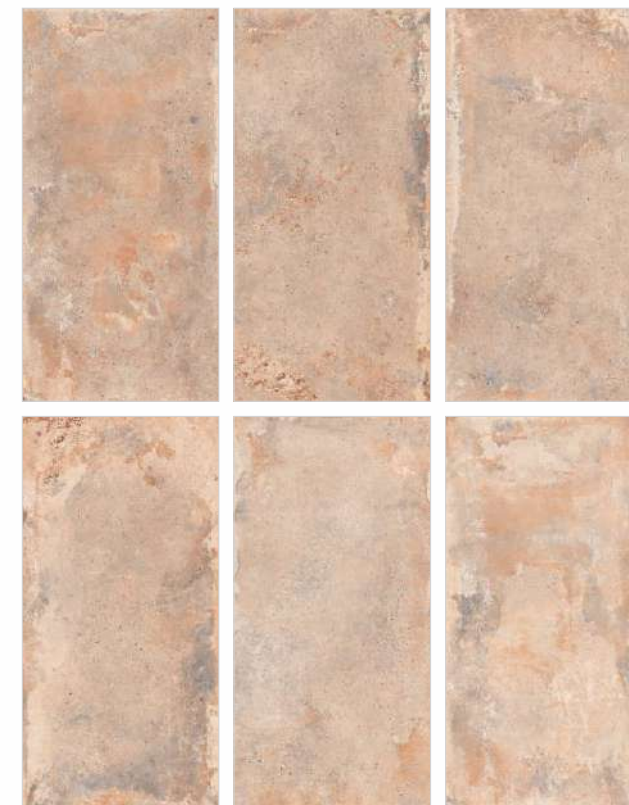

Surface
Plume Matt

Random
6

[BACK TO INDEX](#)

Preview of :
- Bella Sand
- 600x1200mm

Bella Sand

SYNCSTONE™
DIGITAL FULLBODY TILES

mozart®
THE TILE COMPOSER

**BELLA
SAND**