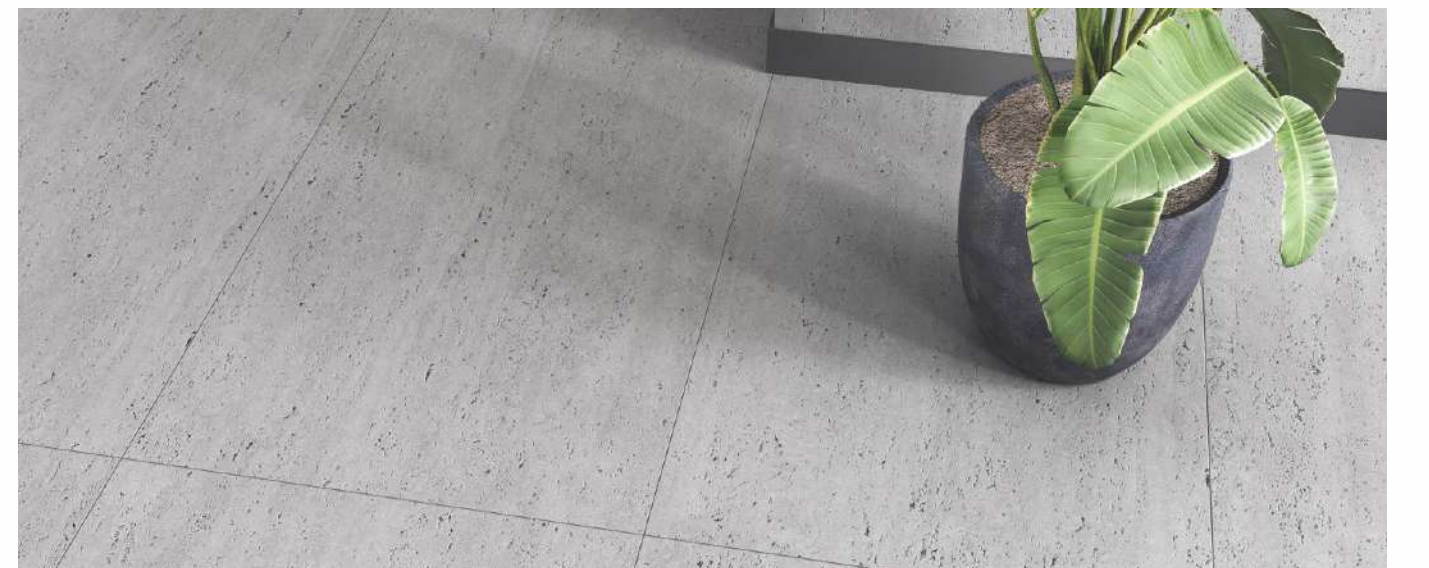

**TRAVERTINO
GRIS**

Size
600x
1200mm

Thickness
9.8±0.2mm

Surface
Plume Matt

Random
10

[BACK TO INDEX](#)