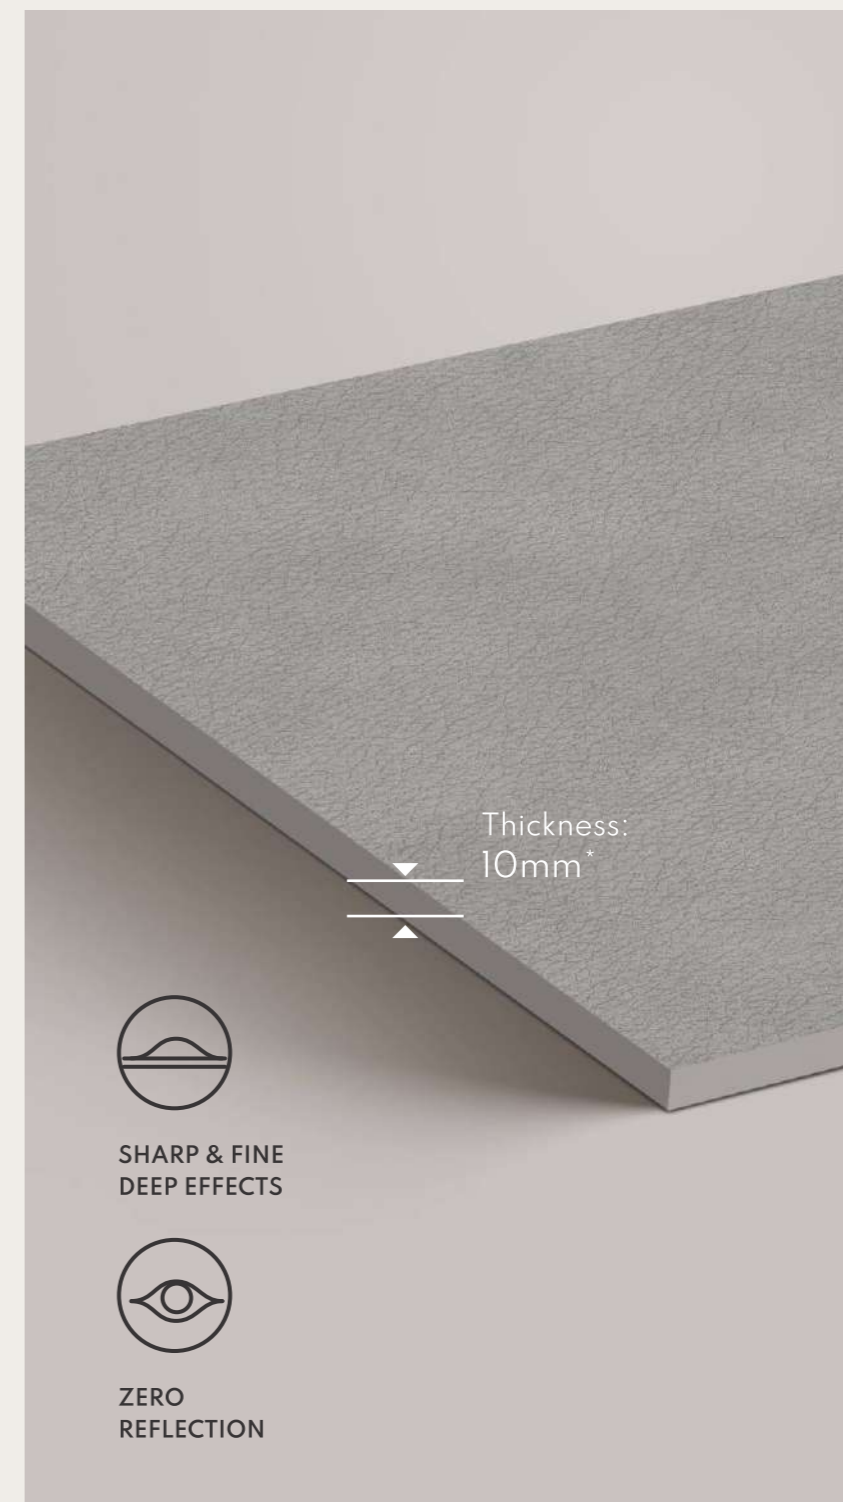

Leather Ash

600x1200mm
Digital Fullbody Tiles