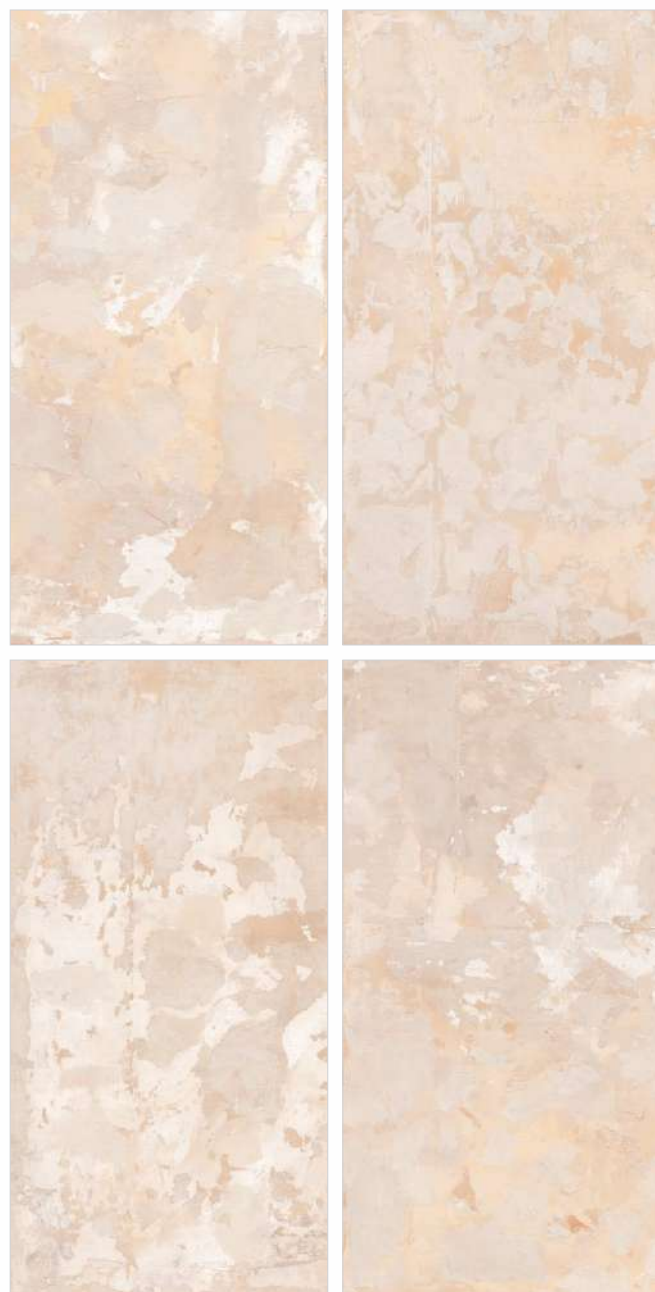

mozart®
THE TILE COMPOSER

**CORTEN
STONE**

[BACK TO INDEX](#)

Size
600x1200mm

Thickness
9.8±0.2mm

Surface
Punto

Random
12

Preview of :
- Picasso
- 600x1200mm