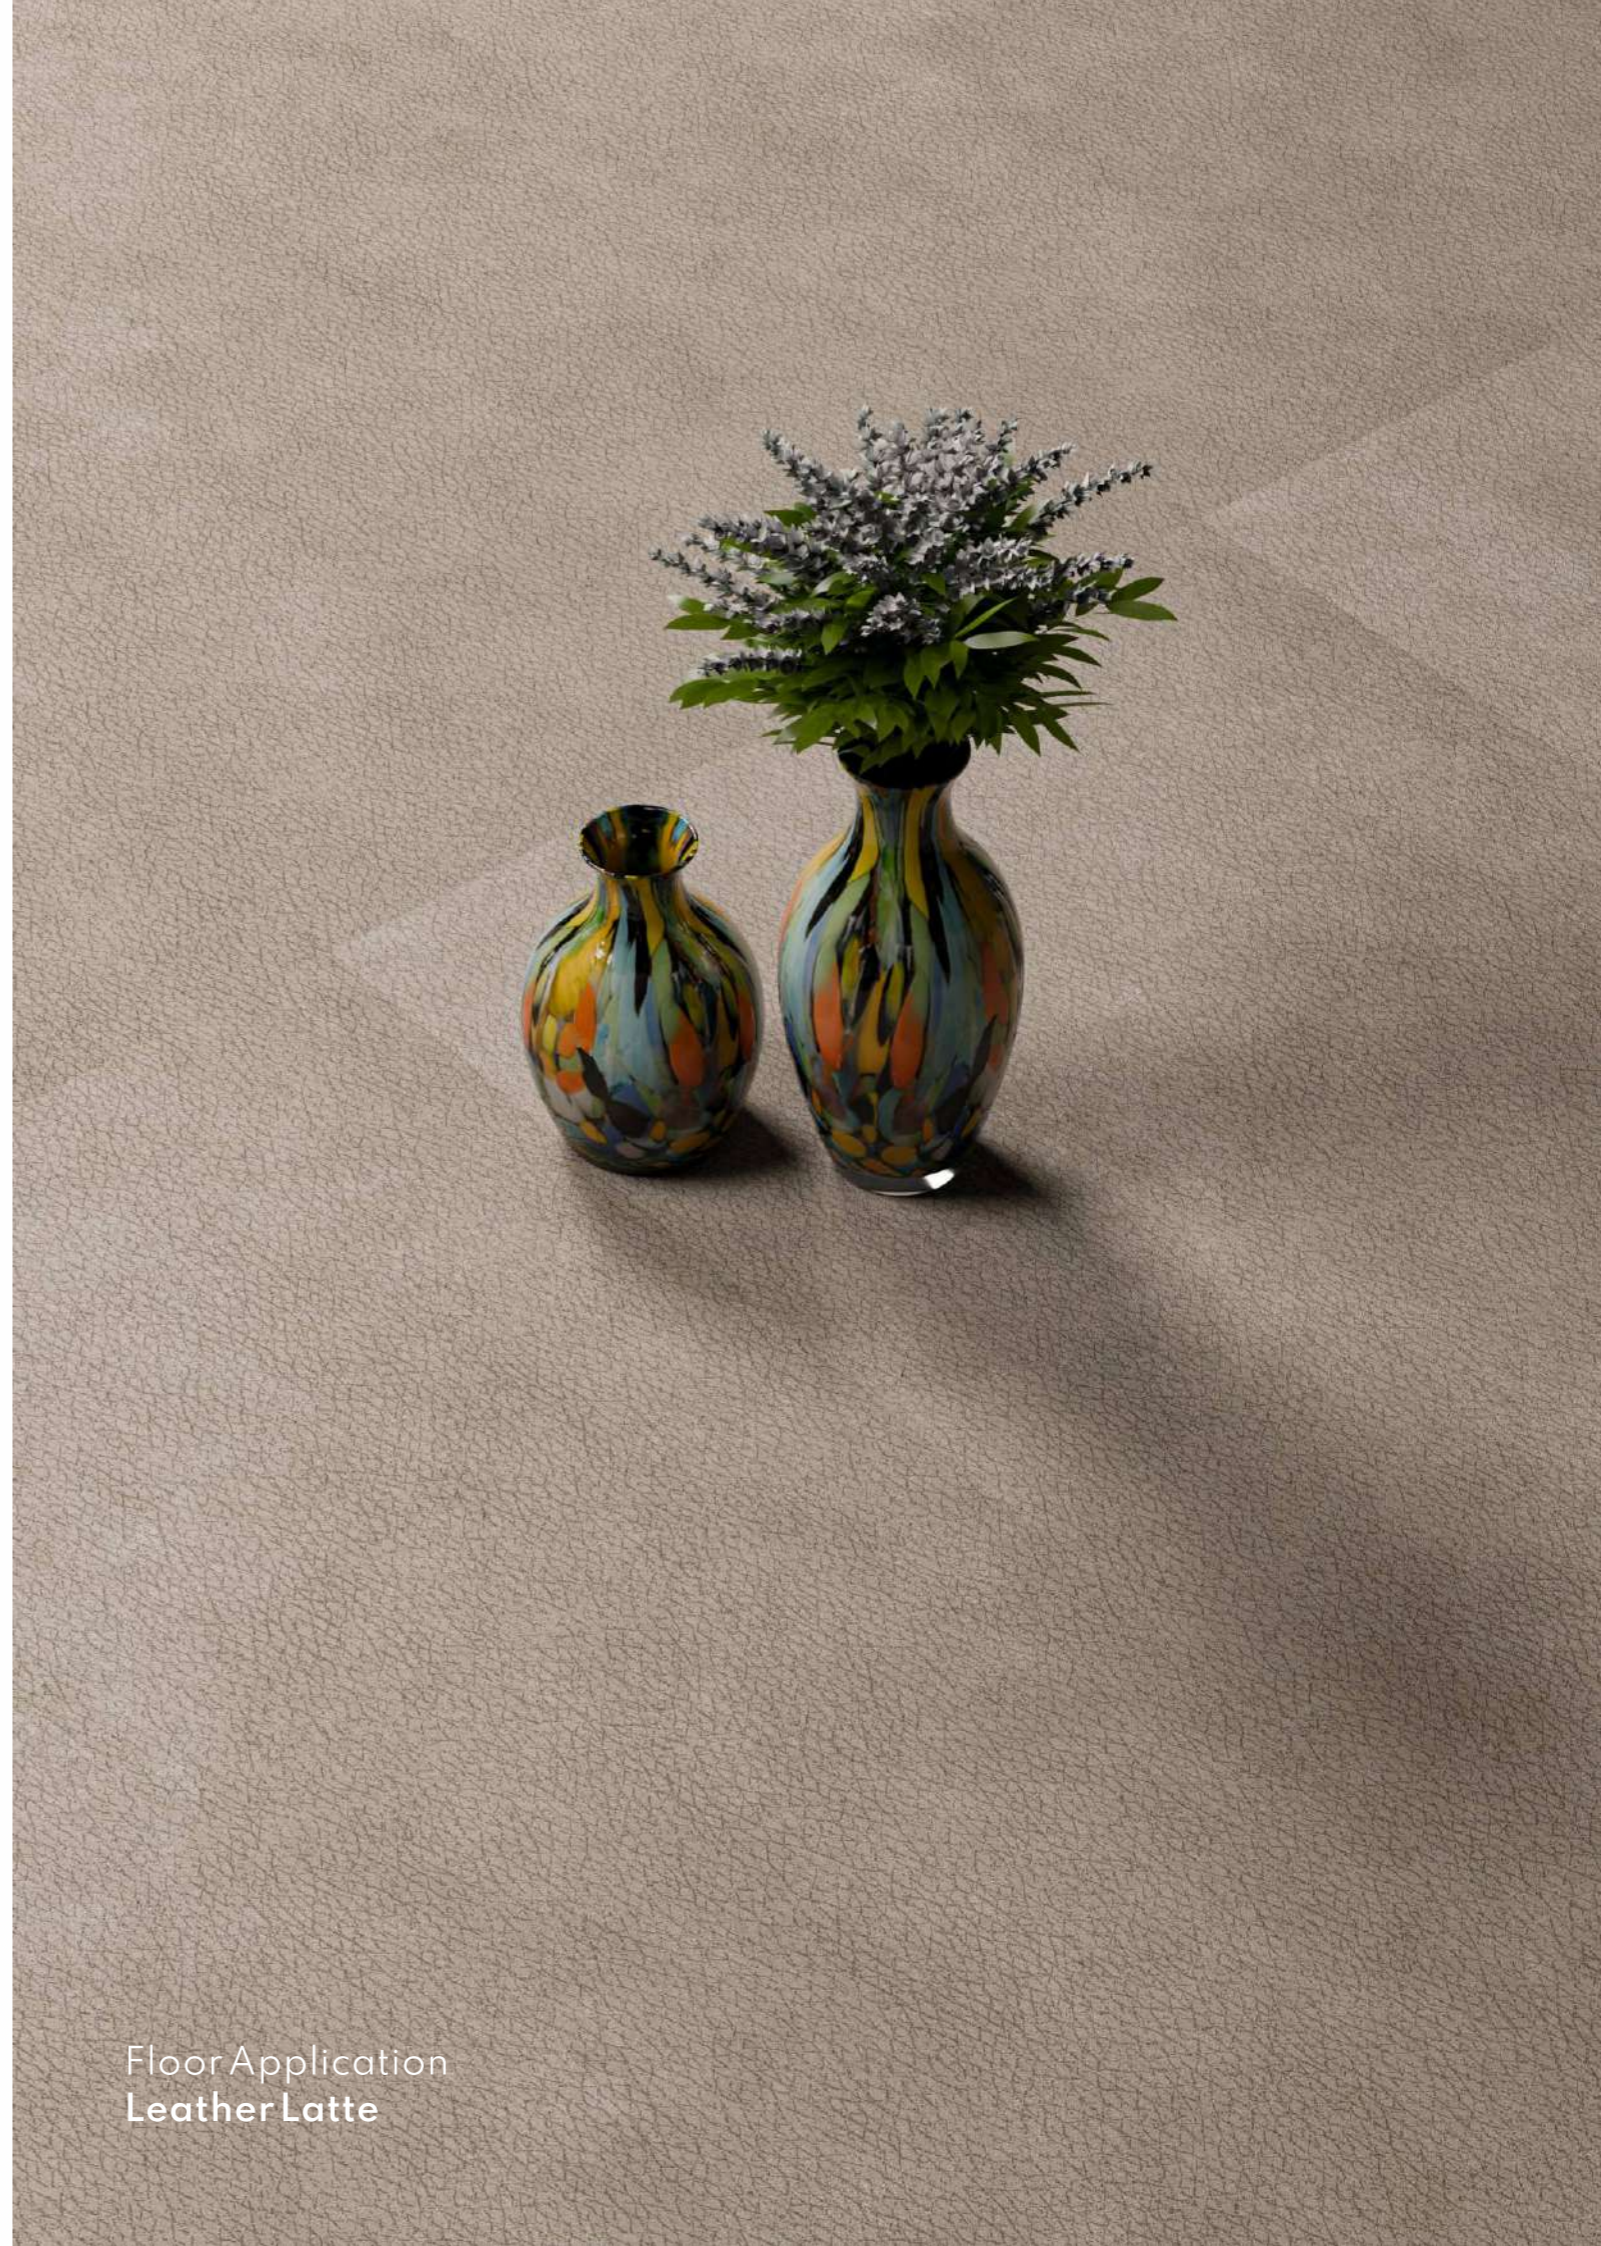

Floor Application
Leather Latte