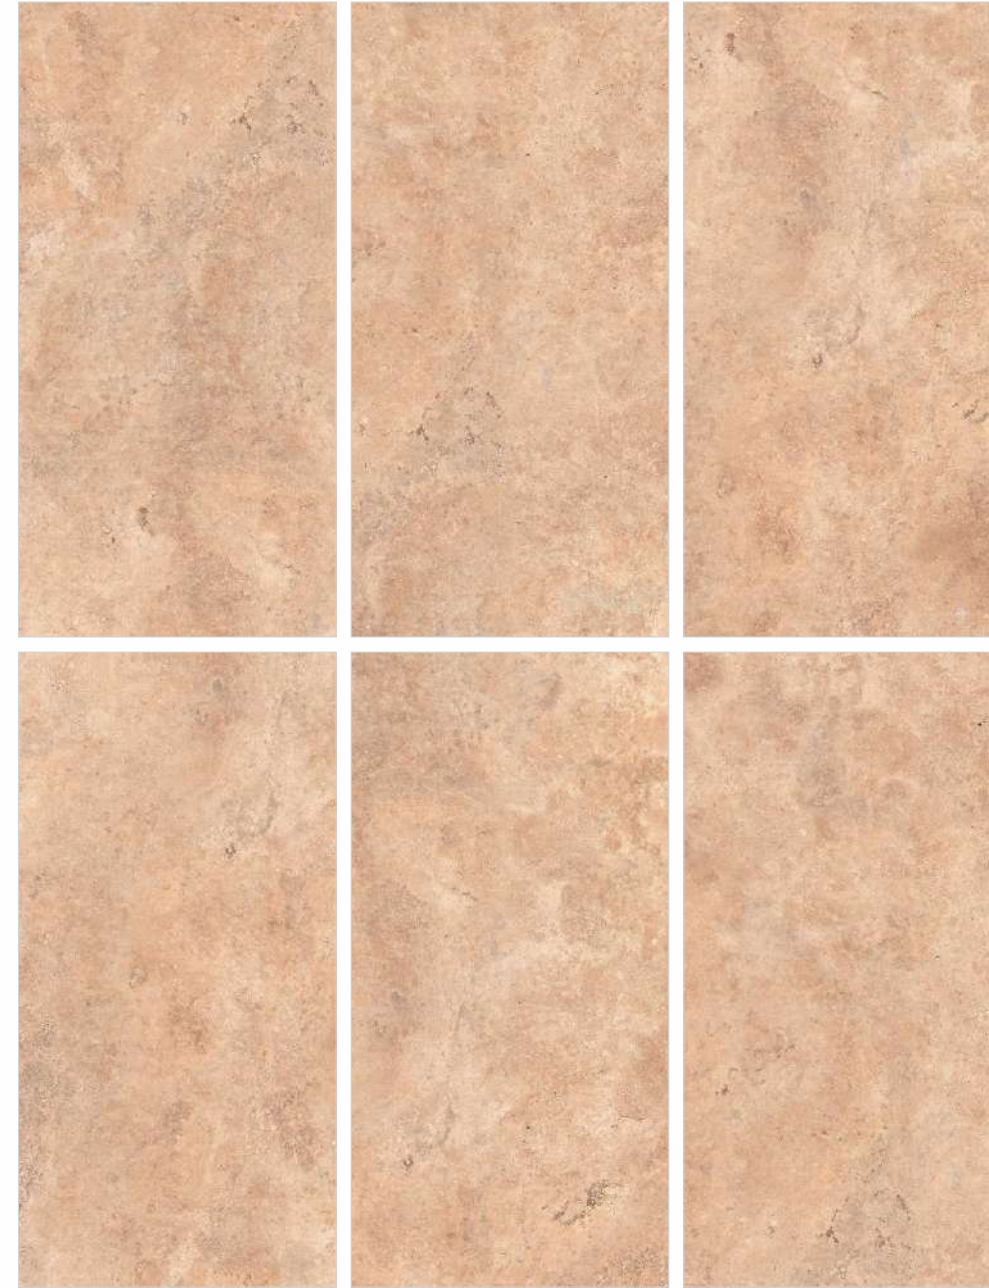

SYNCSTONE™
DIGITAL FULLBODY TILES

**ROCK
SAND**

Size
600x
1200mm

Thickness
9.8±0.2mm

Surface
Plume Matt

Random
10

[BACK TO INDEX](#)