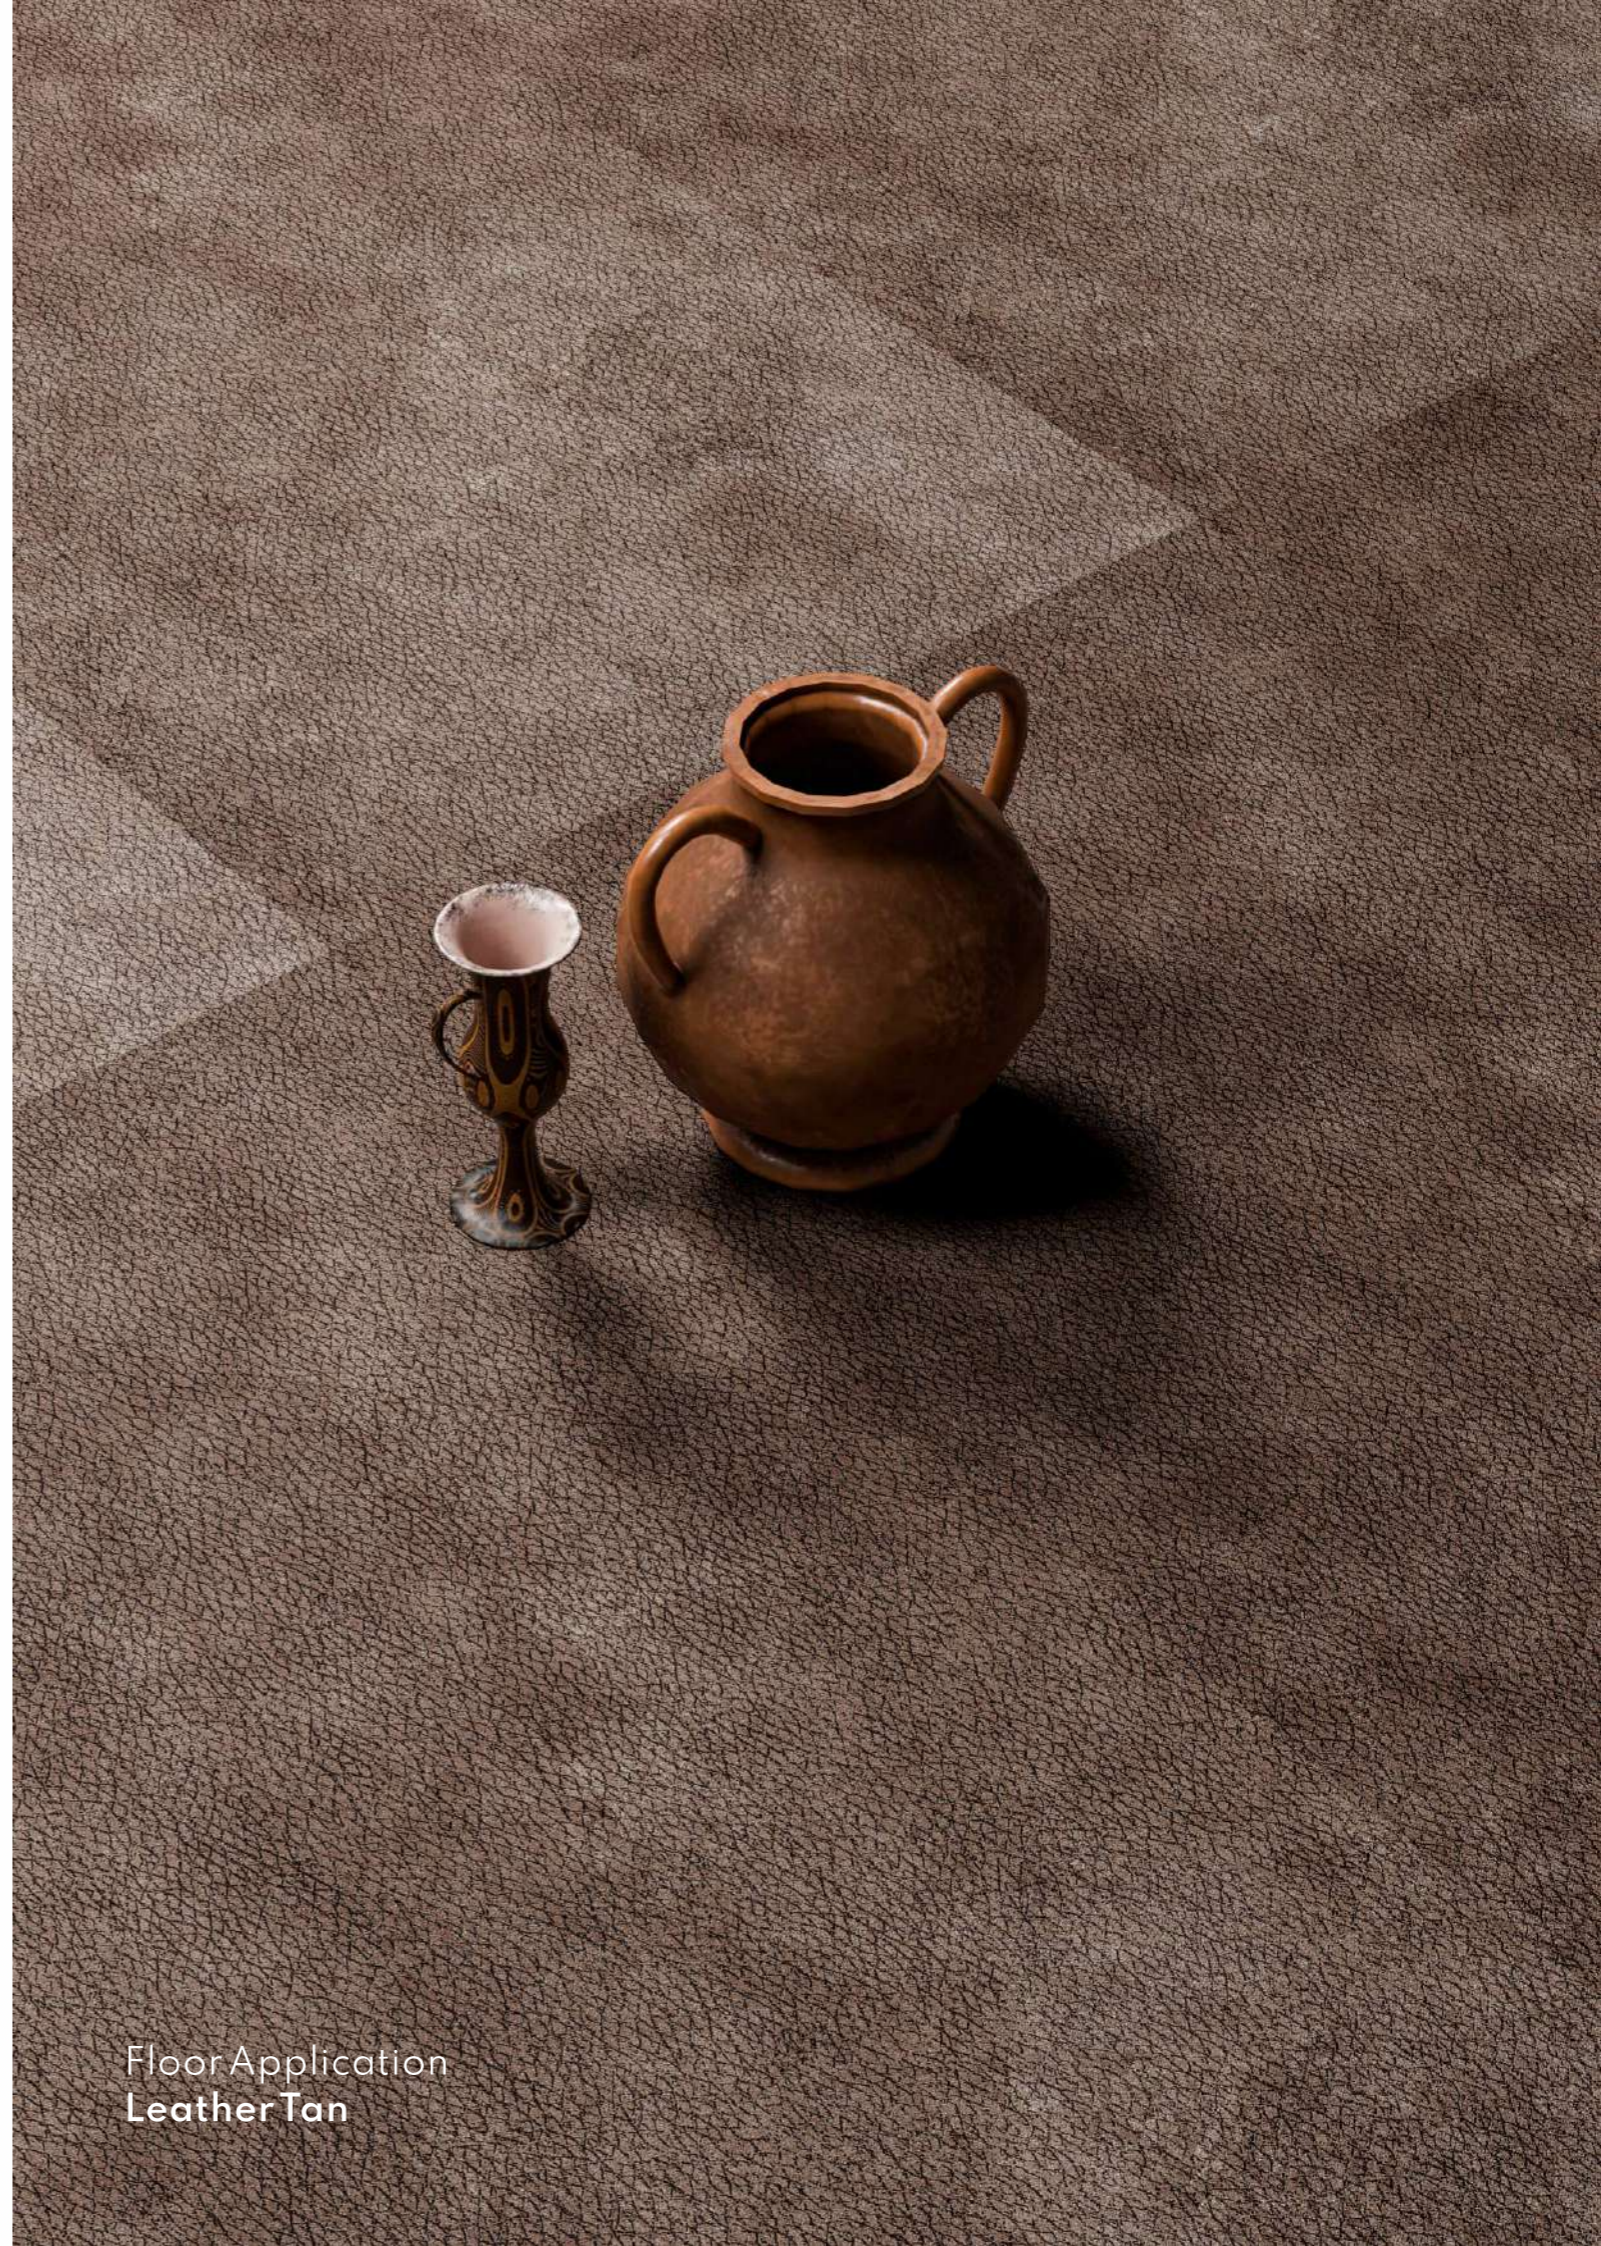

R-2

R-3

Features

- Solid Body 
- Easy to Clean 
- Zero Maintenance 
- High Strength 

Feel the
Real Leather

Floor Application
Leather Tan

Preview of :
- Nova
- 600x1200mm

NOVA