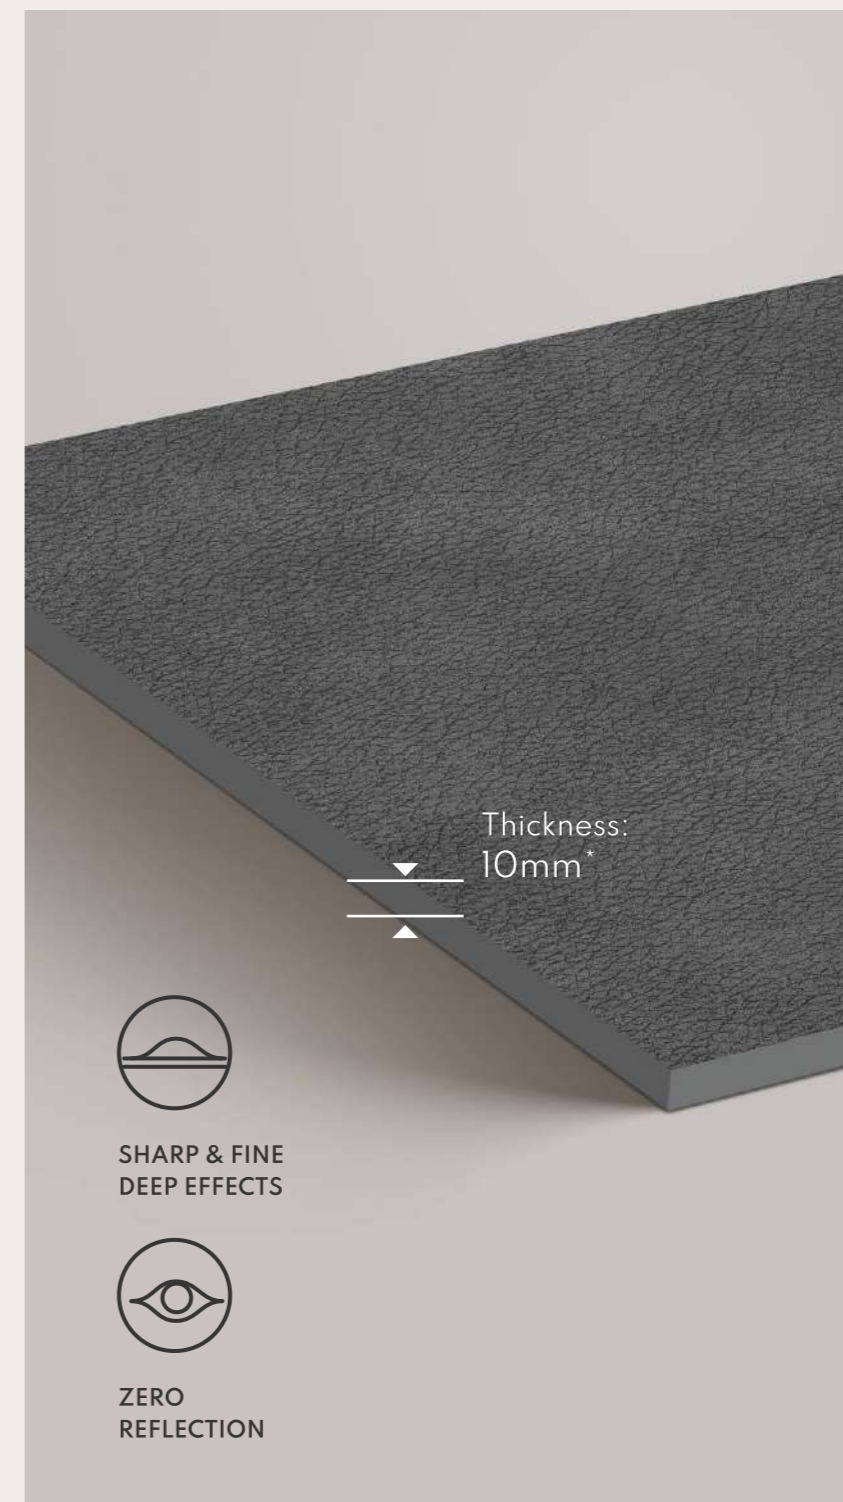

Features

- Solid Body 
- Easy to Clean 
- Zero Maintenance 
- High Strength 

Wall/Floor
Leather Ash

Leather Gabbro

600x1200mm
Digital Fullbody Tiles

Thickness:
10mm*

SHARP & FINE
DEEP EFFECTS

ZERO
REFLECTION