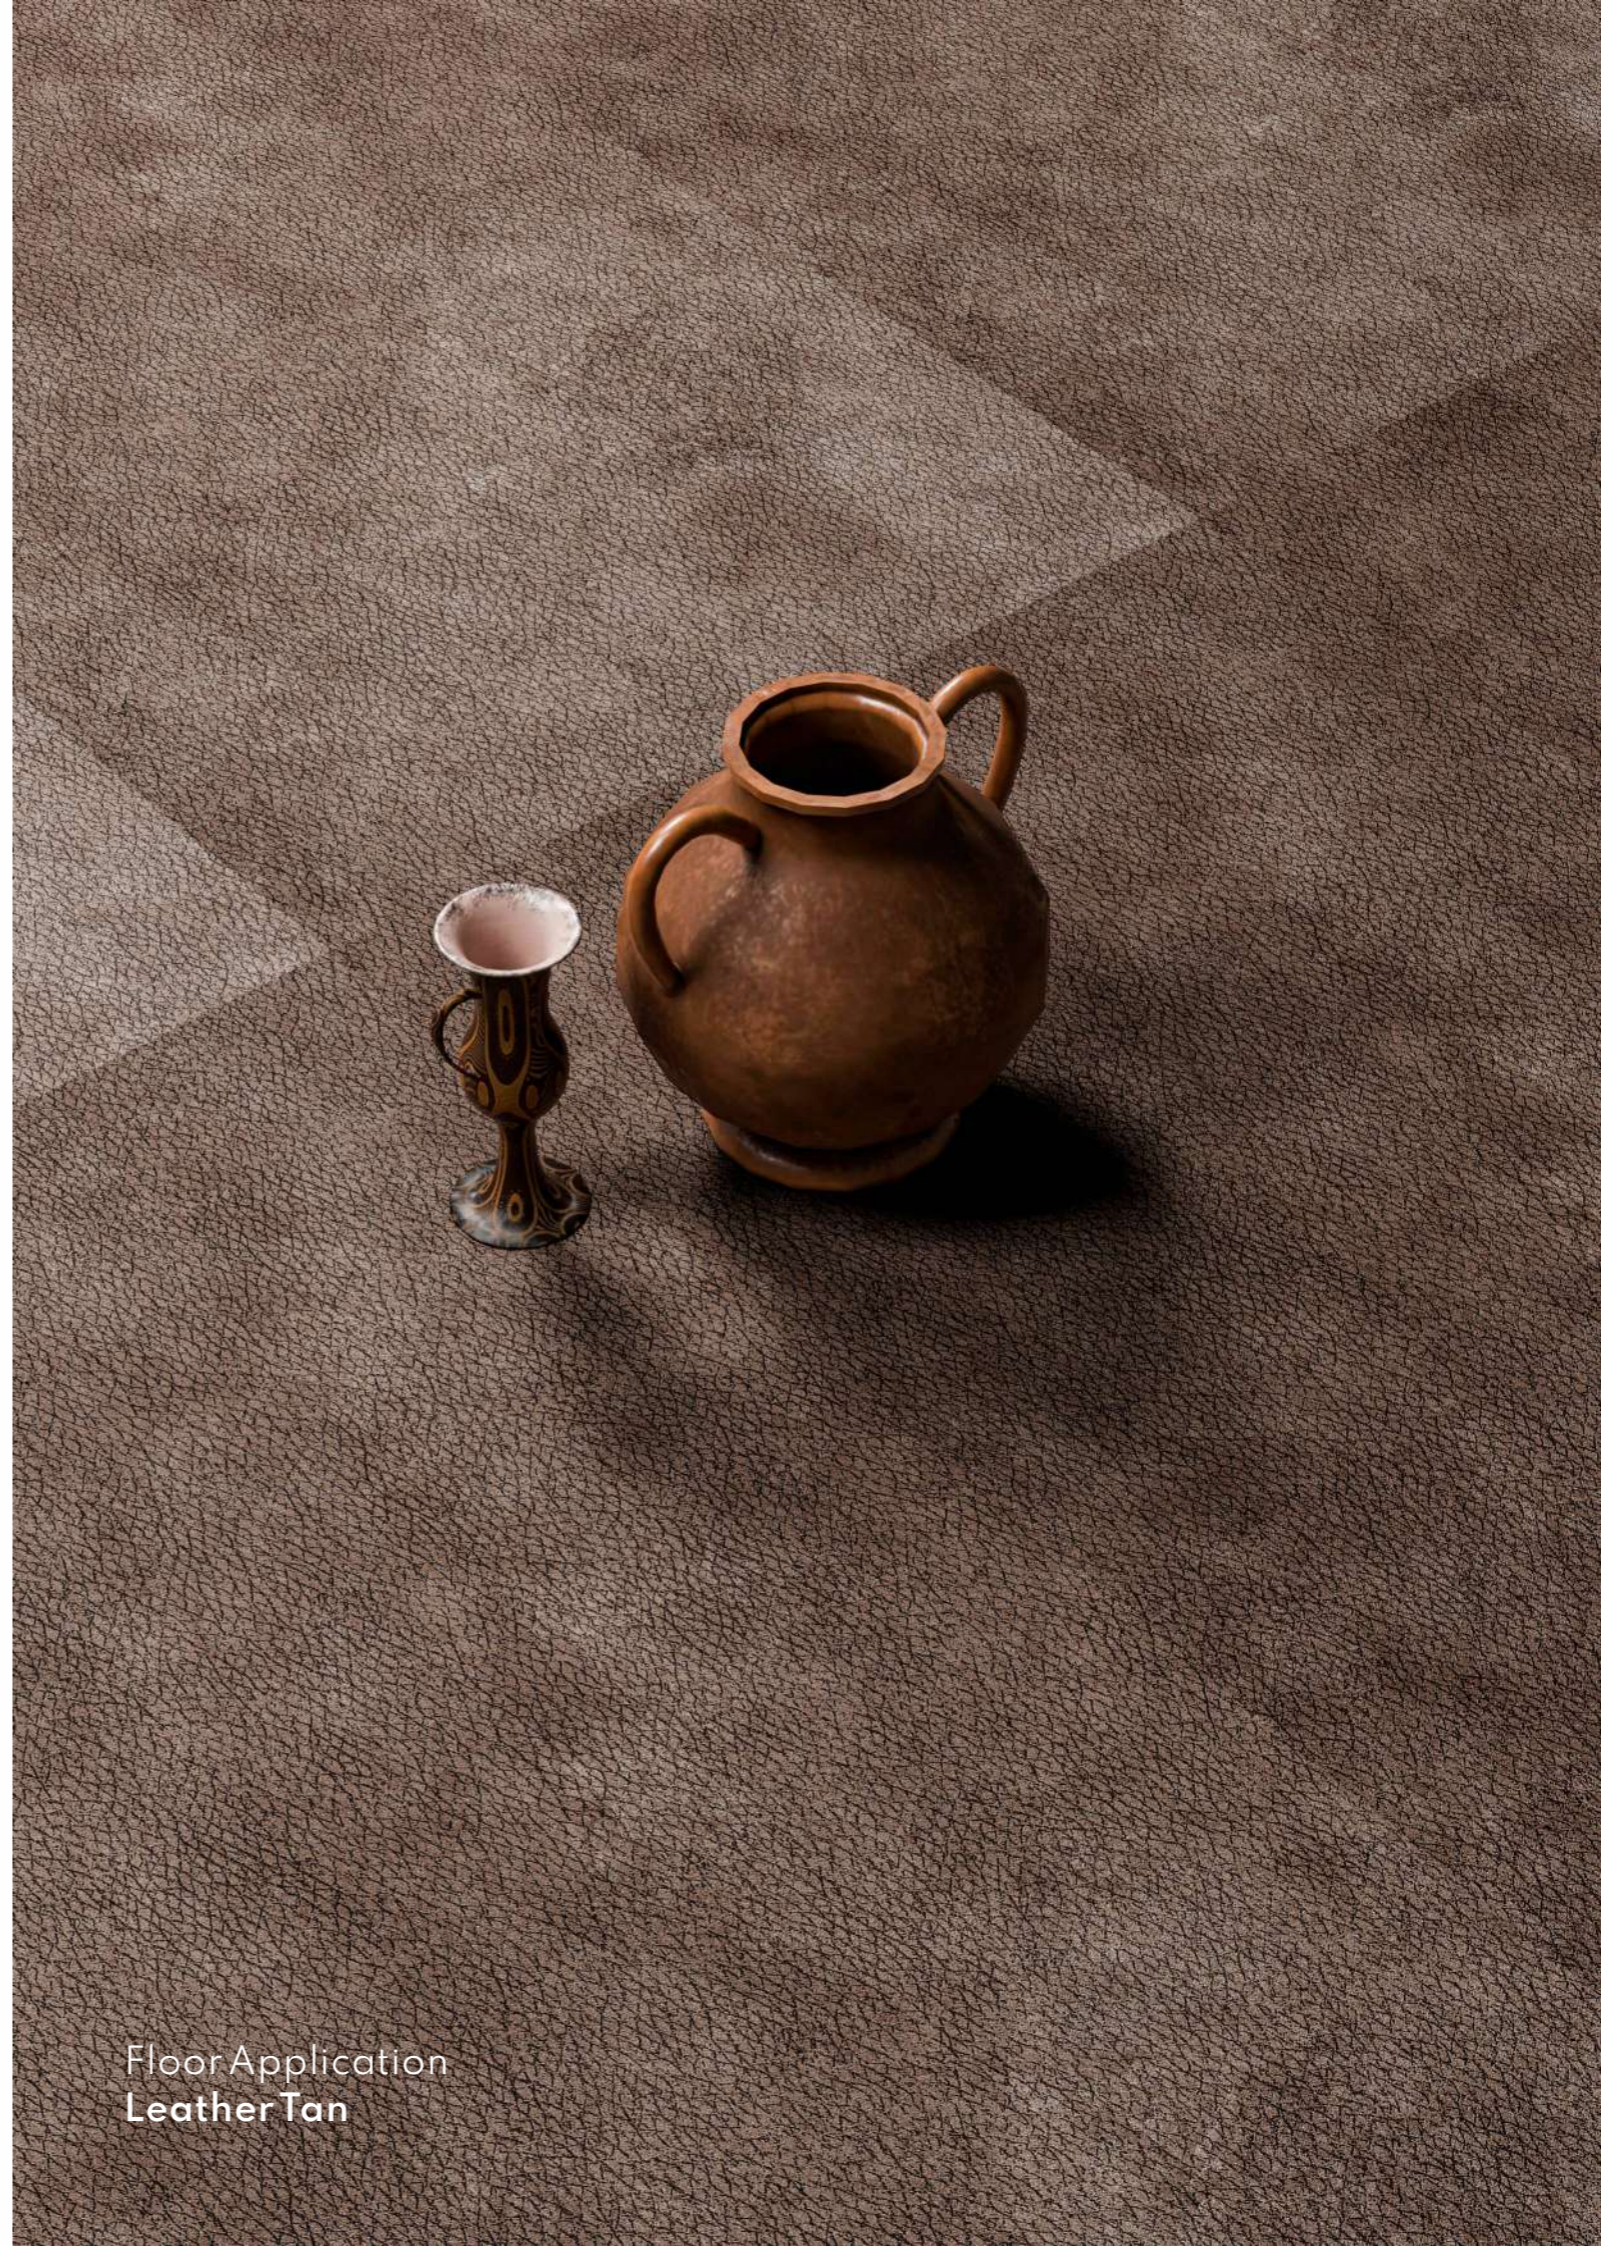

R-3

Features

- Solid Body 
- Easy to Clean 
- Zero Maintenance 
- High Strength 

Feel the
Real Leather

Floor Application
Leather Tan

DIGITAL FULLBODY TILES COLLECTION