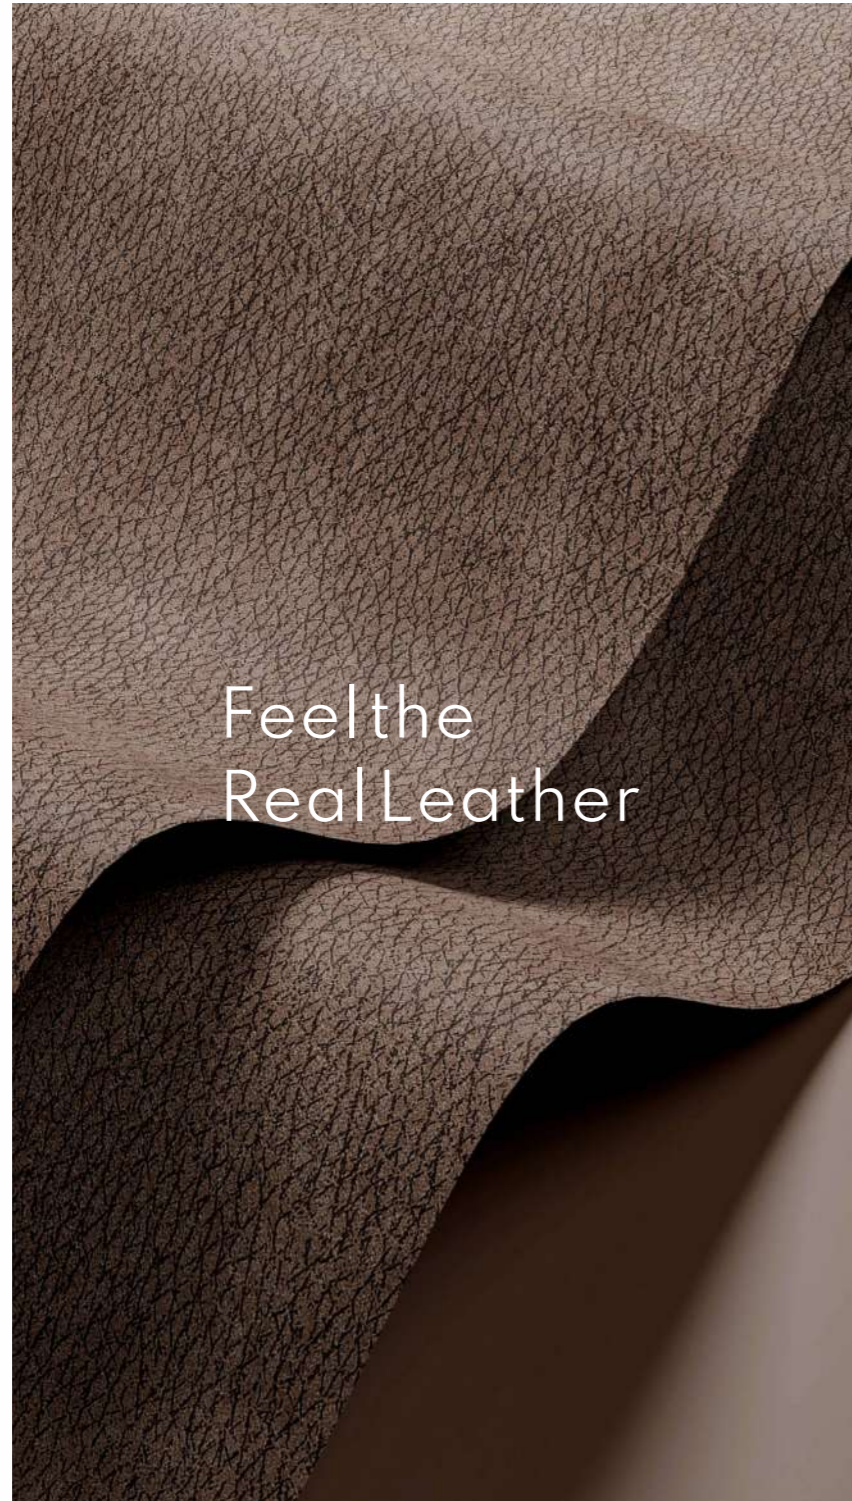

Feel the
Real Leather