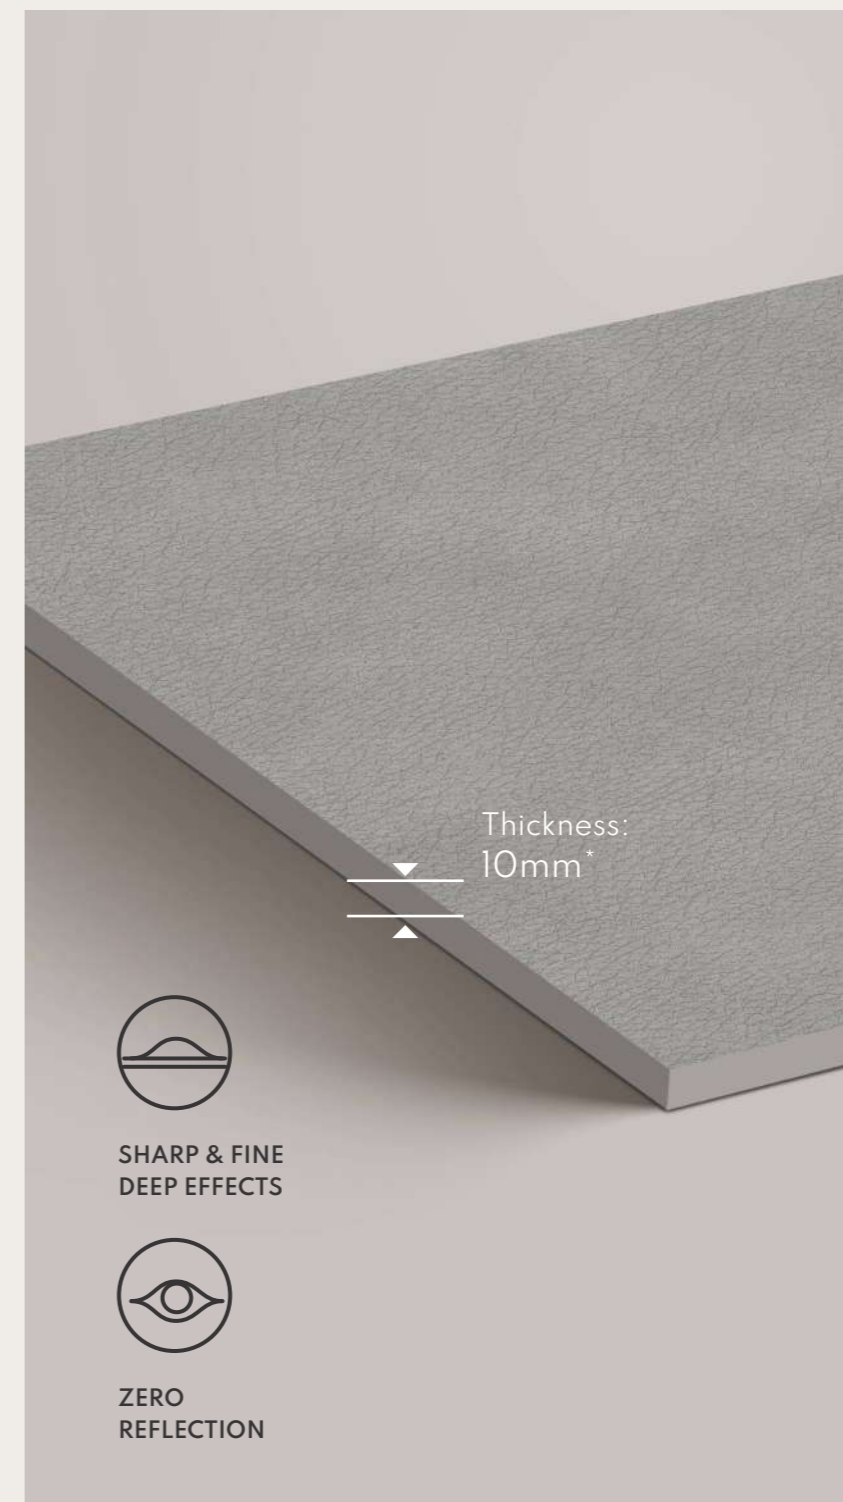

Thickness
10mm (± 0.3)

Leather Ash

600x1200mm
Digital Fullbody Tiles

SHARP & FINE
DEEP EFFECTS

ZERO
REFLECTION

Leather Ash

R-3

Size:
600x
1200mm