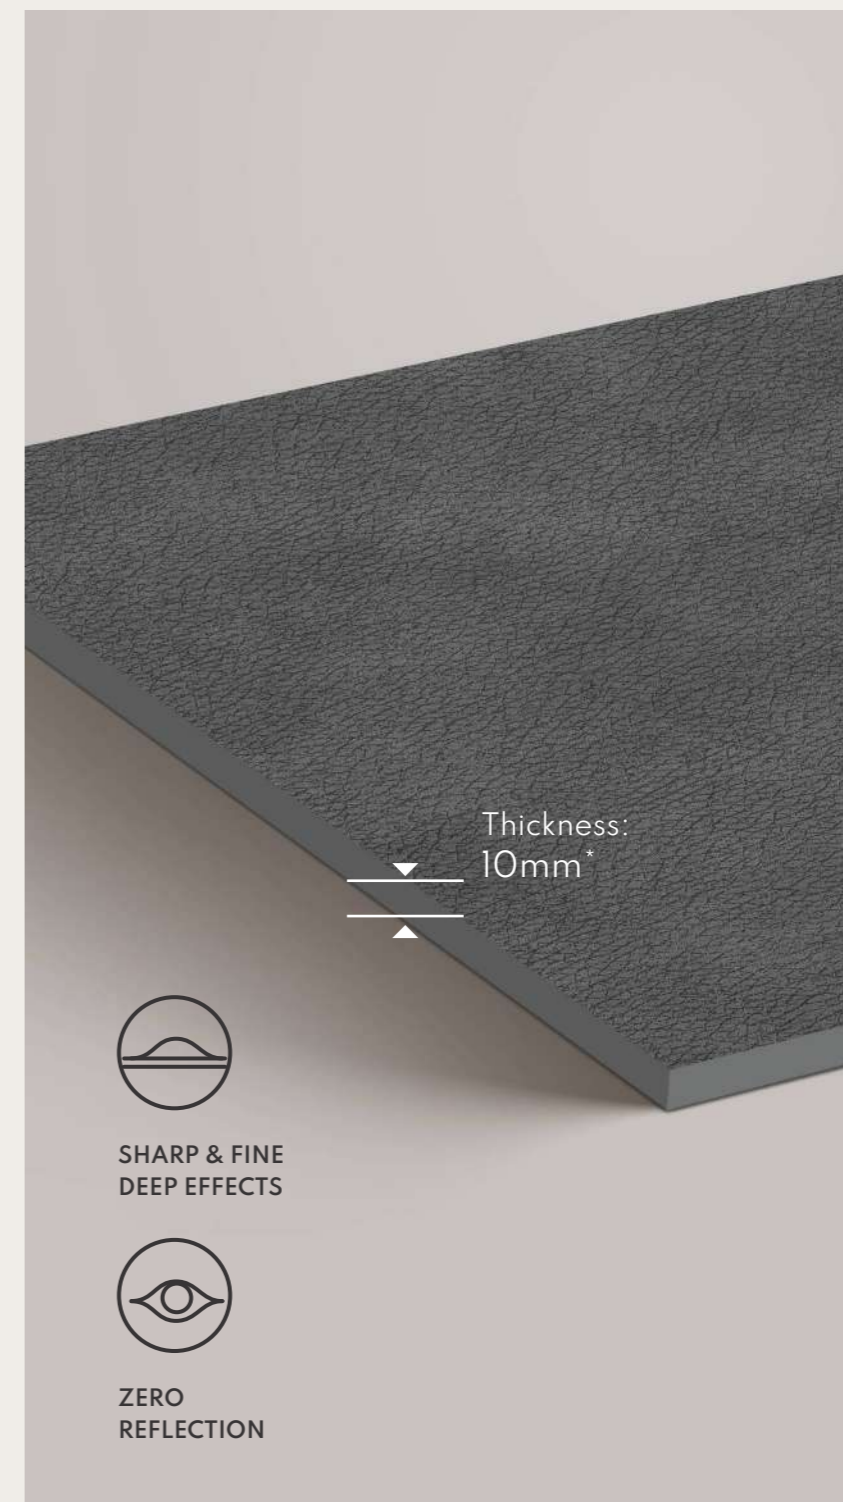

Surface:
Matt

Thickness:
10mm*

R-1

R-2

R-3

Features

- Solid Body 
- Easy to Clean 
- Zero Maintenance 
- High Strength 

Wall/Floor
Leather Ash

Leather Gabbro

600x1200mm
Digital Fullbody Tiles

Leather Gabbro

R-3

Size:
600x
1200mm

Surface:
Matt

Thickness:
10mm*

R-1