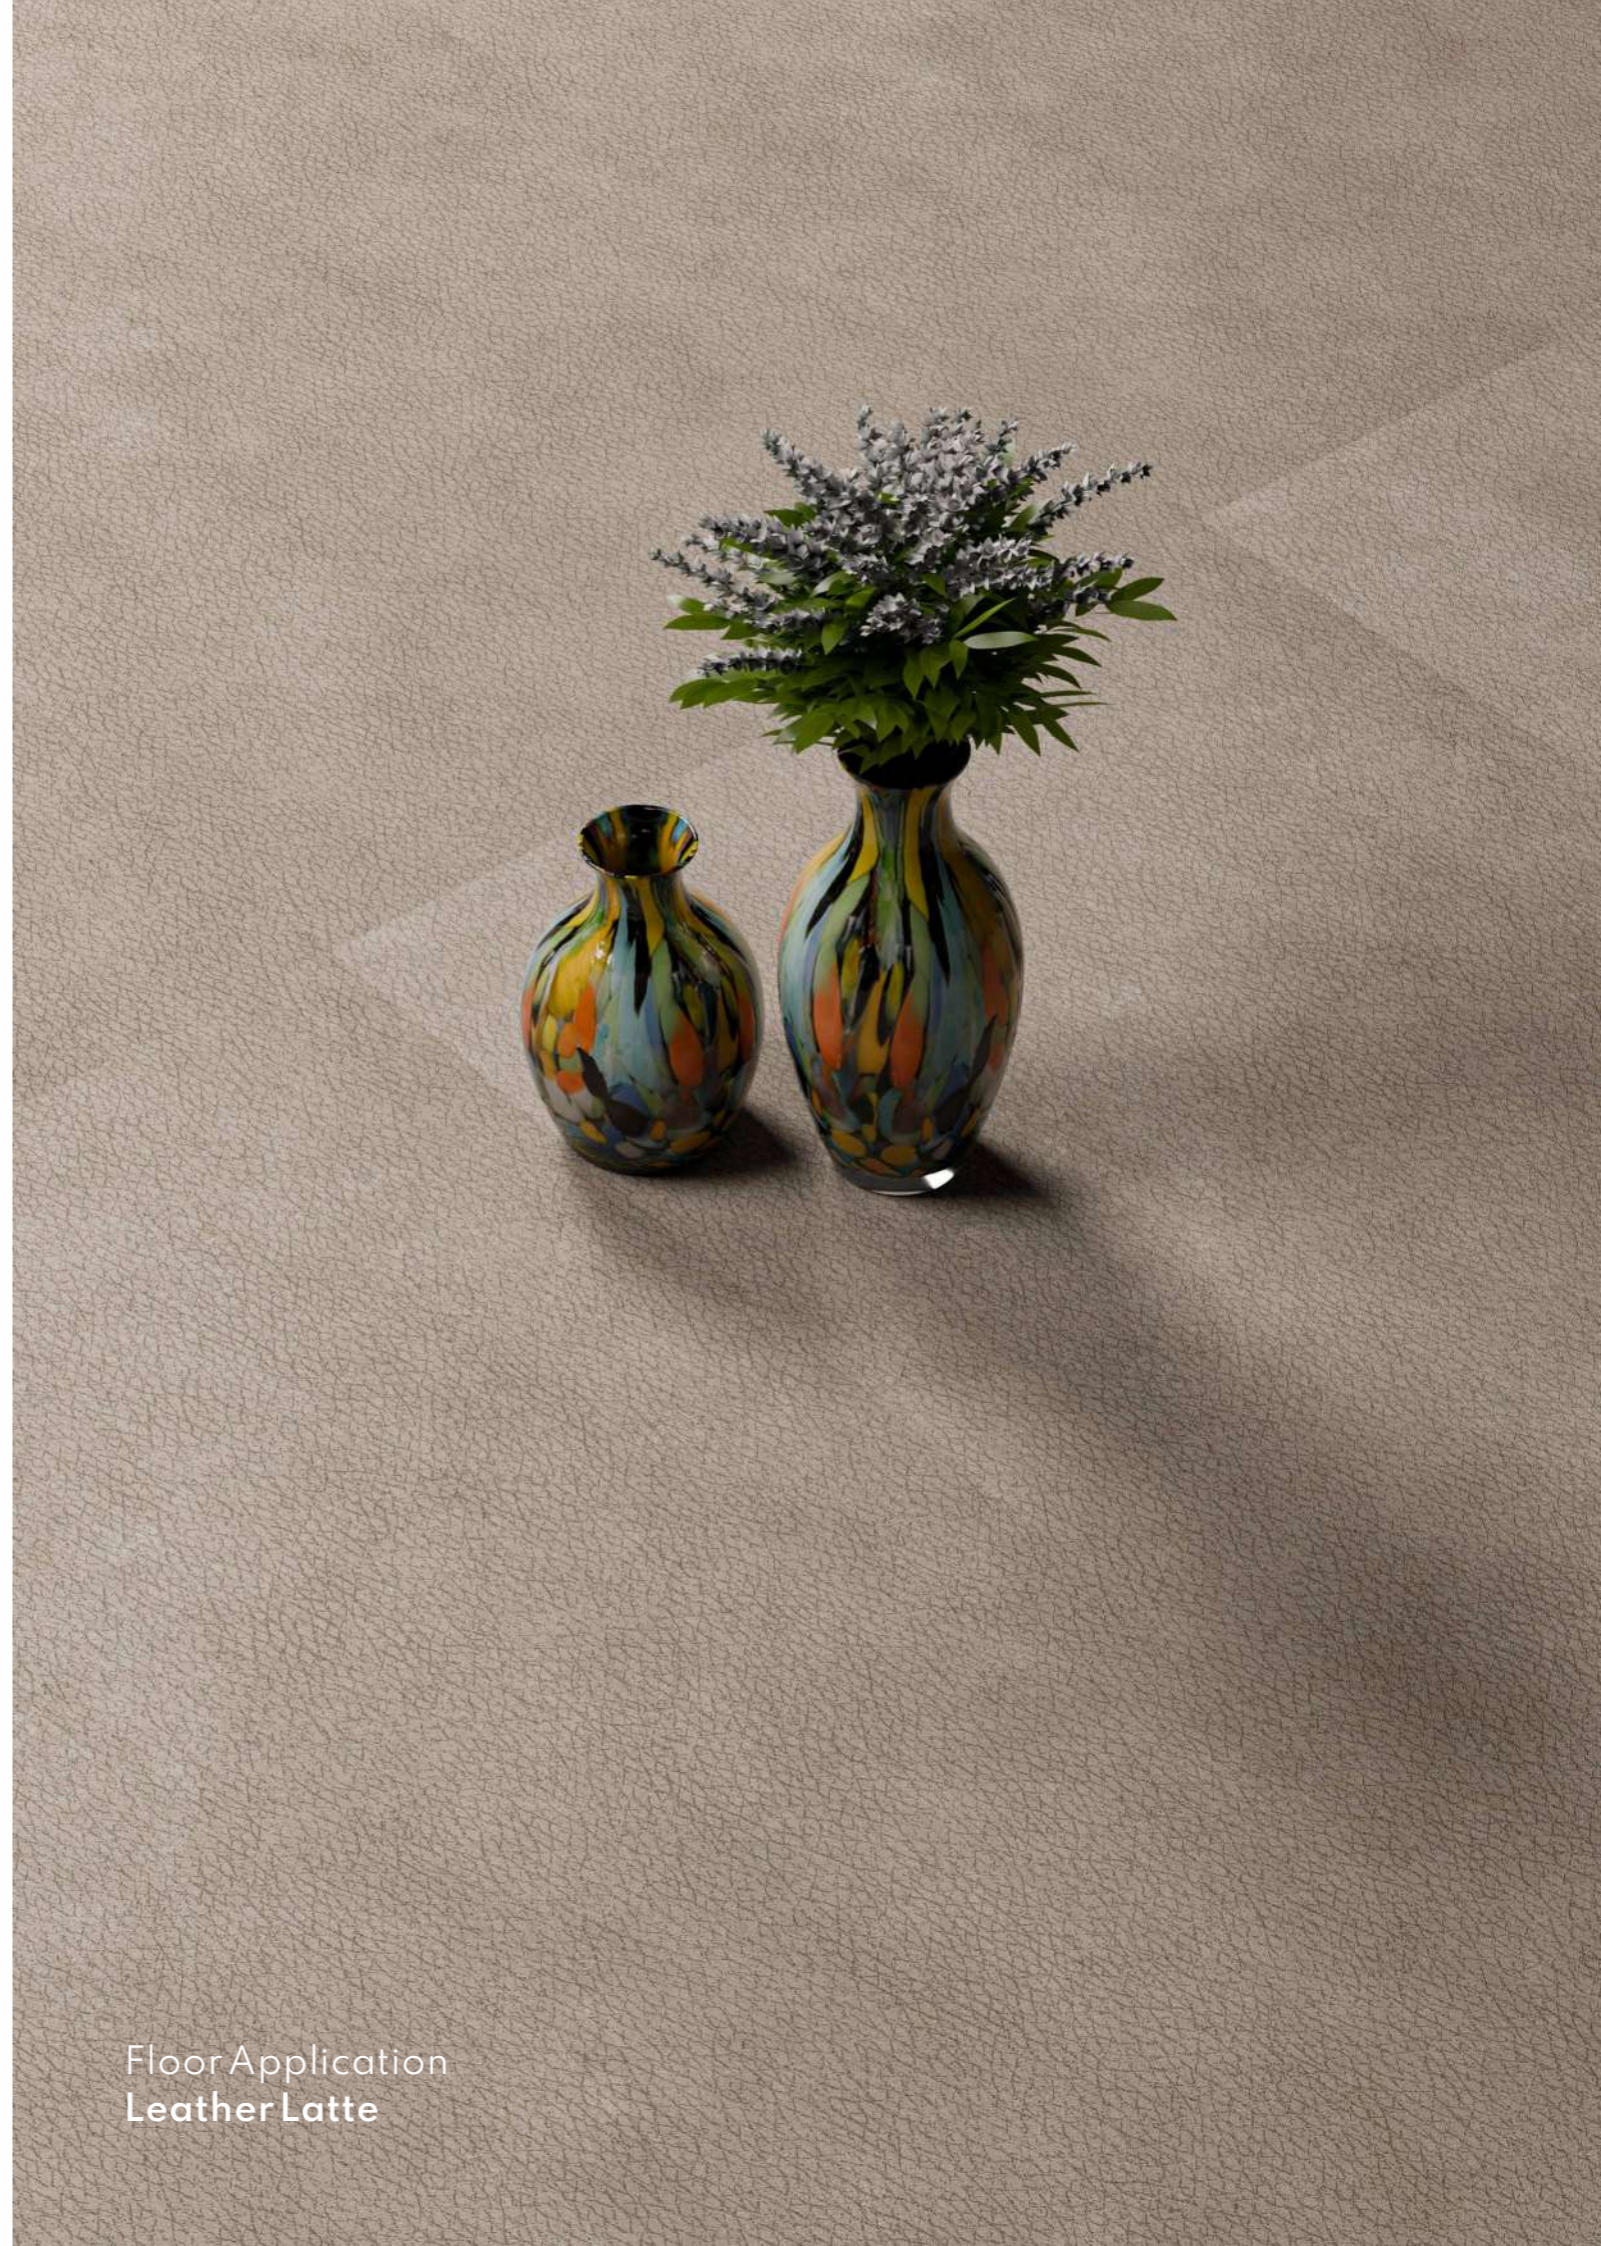

Floor Application
Leather Latte