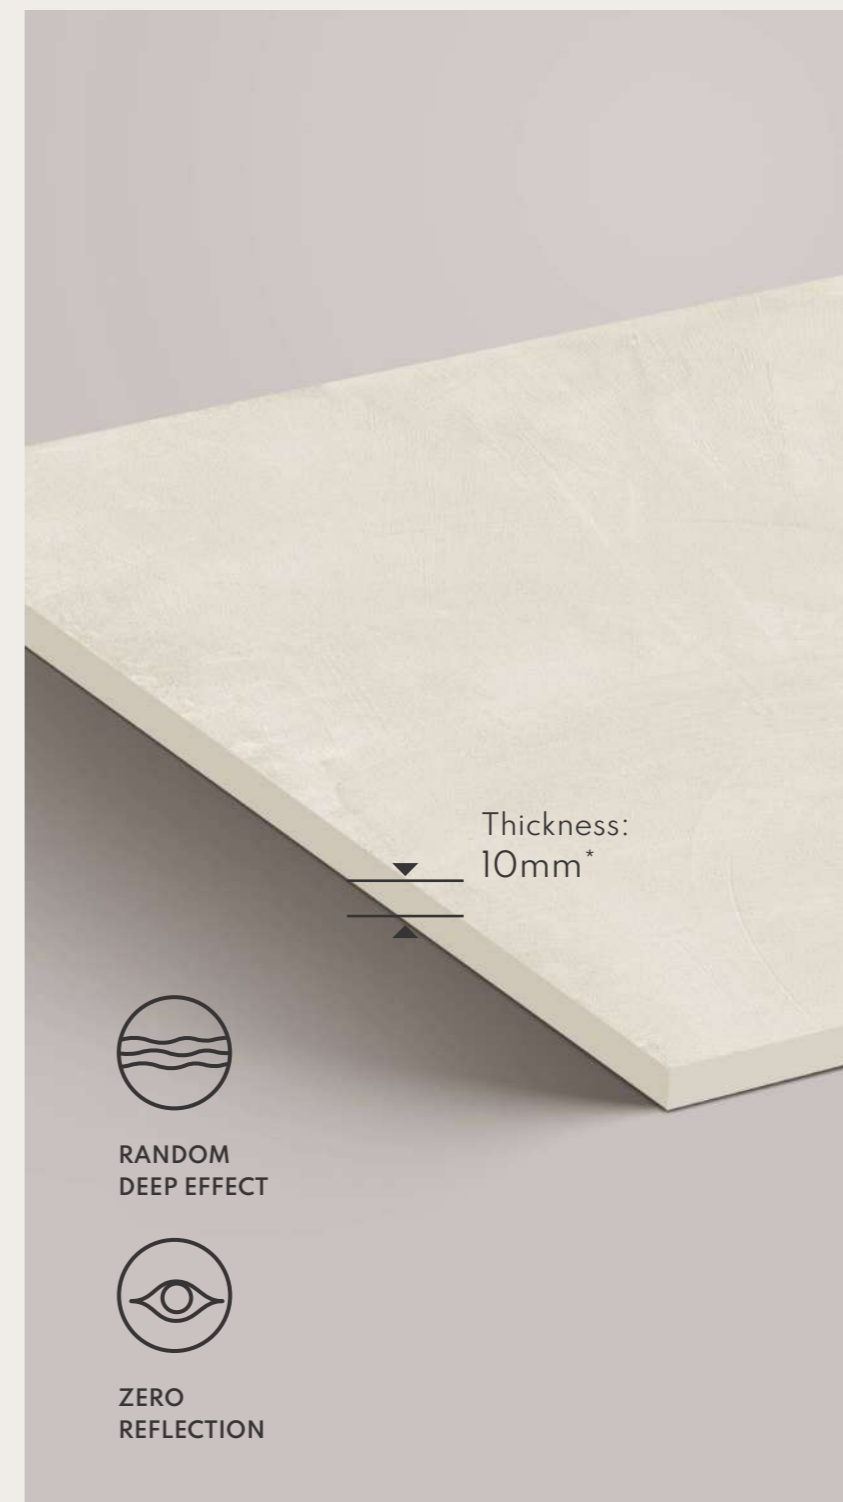

The array of vivid and astonishing shades makes us the perfect choice for any need as it will cater to everyone's taste & give a royal feel to every space.

Thickness
10mm (± 0.3)

Urban Dew

600x1200mm
Digital Fullbody Tiles