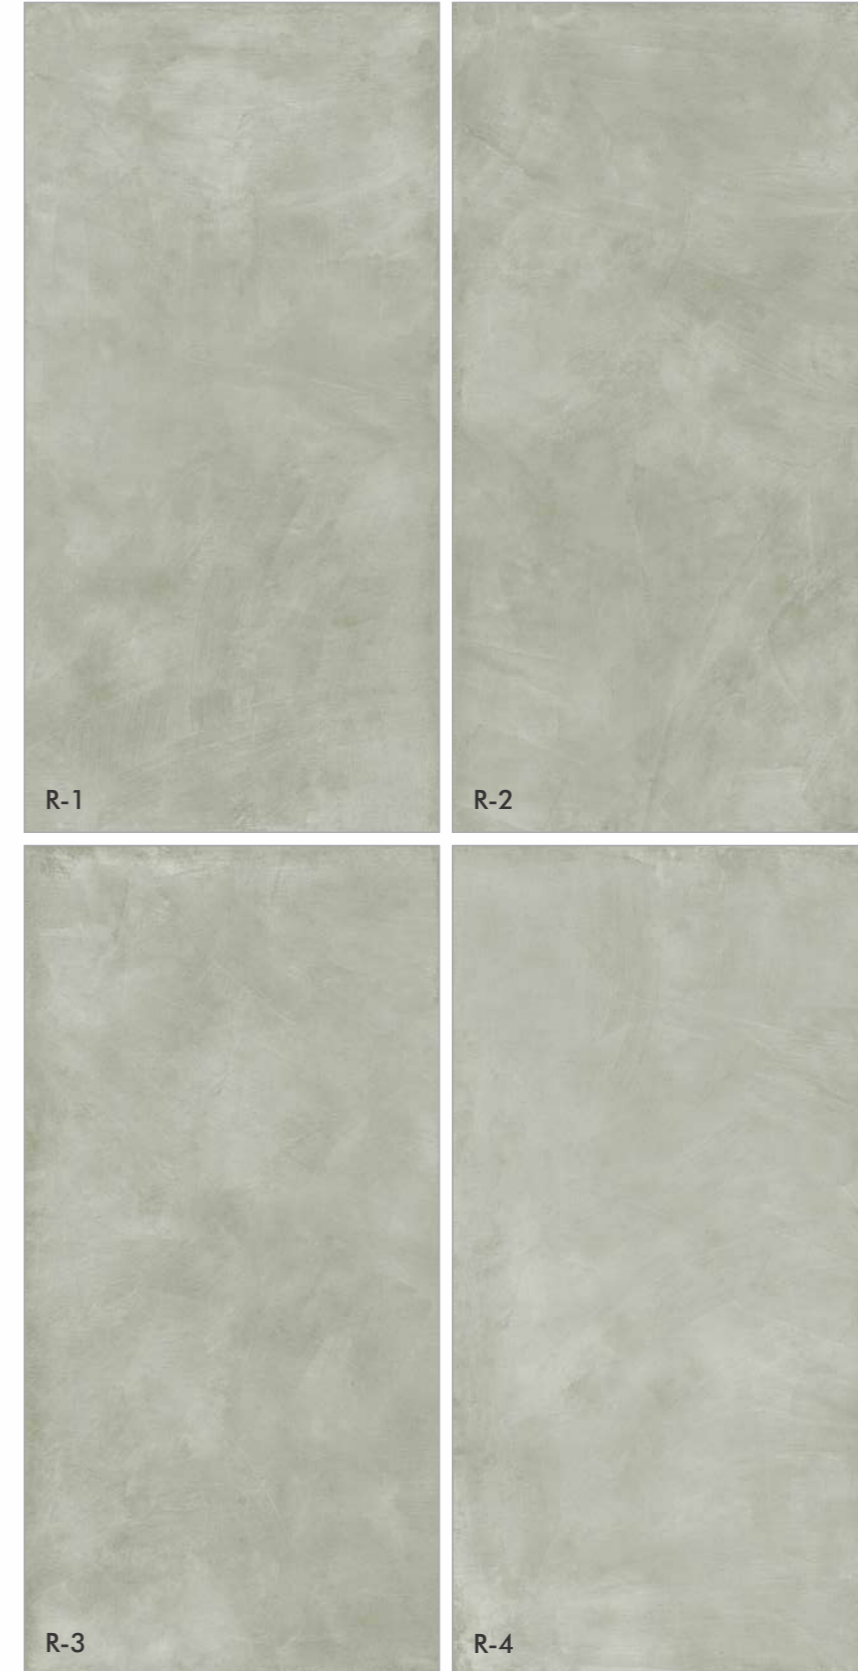

Urban Mint

R-3

Size:
600x
1200mm

Surface:
Matt

Thickness:
10mm*

Features

- Solid Body
- Easy to Clean
- Zero Maintenance
- High Strength