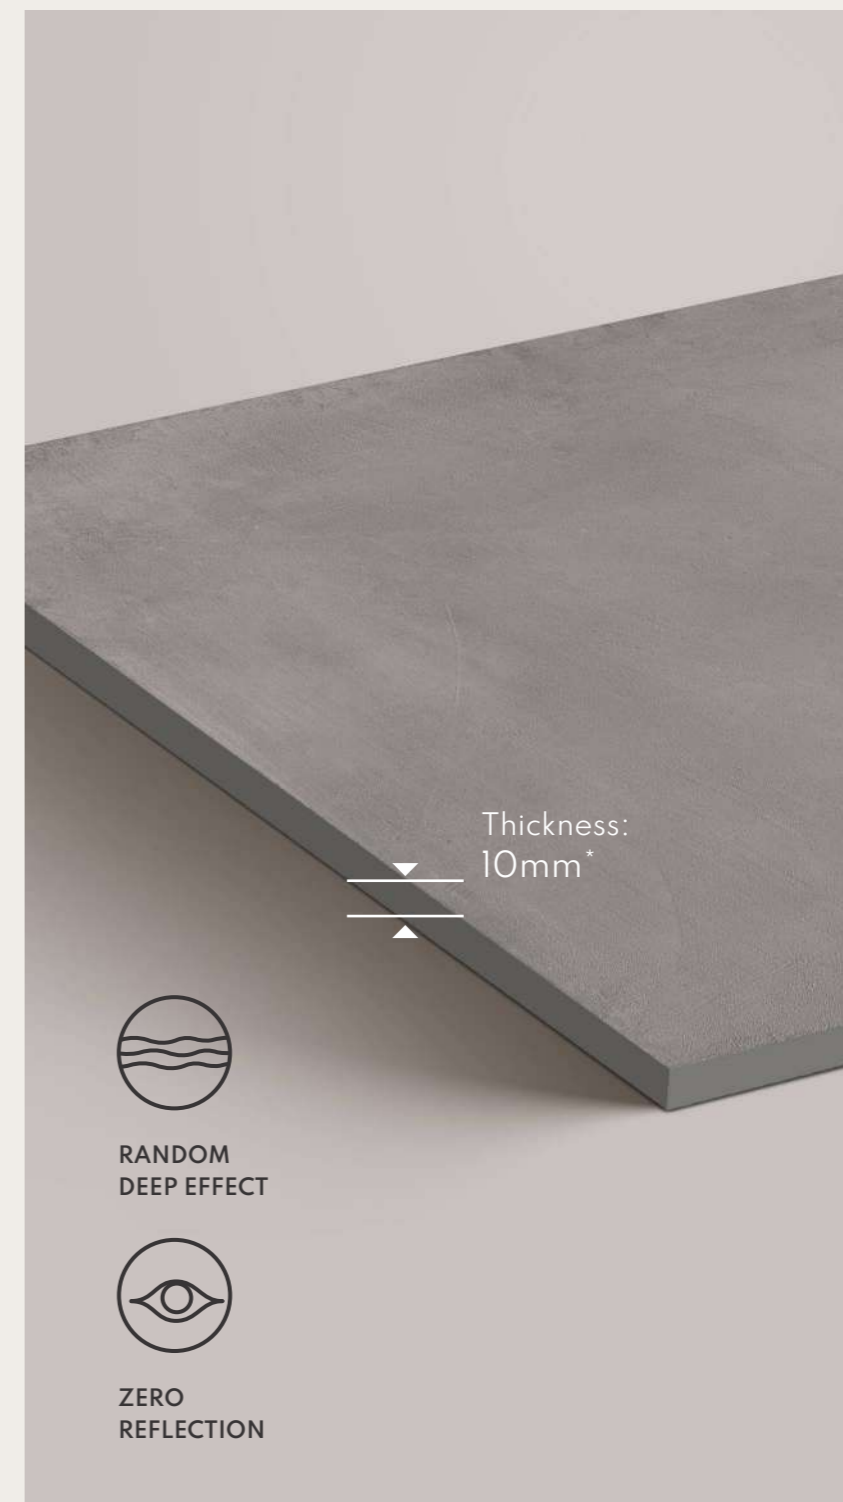

R-3

Size:
600x
1200mm

Surface:
Matt

Thickness:
10mm*

Features

-  Solid Body
-  Easy to Clean
-  Zero Maintenance
-  High Strength

Floor Application
Urban Gris

Urban Grigio

600x1200mm
Digital Fullbody Tiles

Urban Grigio

R-4

Size:
600x
1200mm

Surface:
Matt

Thickness:
10mm*

Features

-  Solid Body
-  Easy to Clean
-  Zero Maintenance
-  High Strength