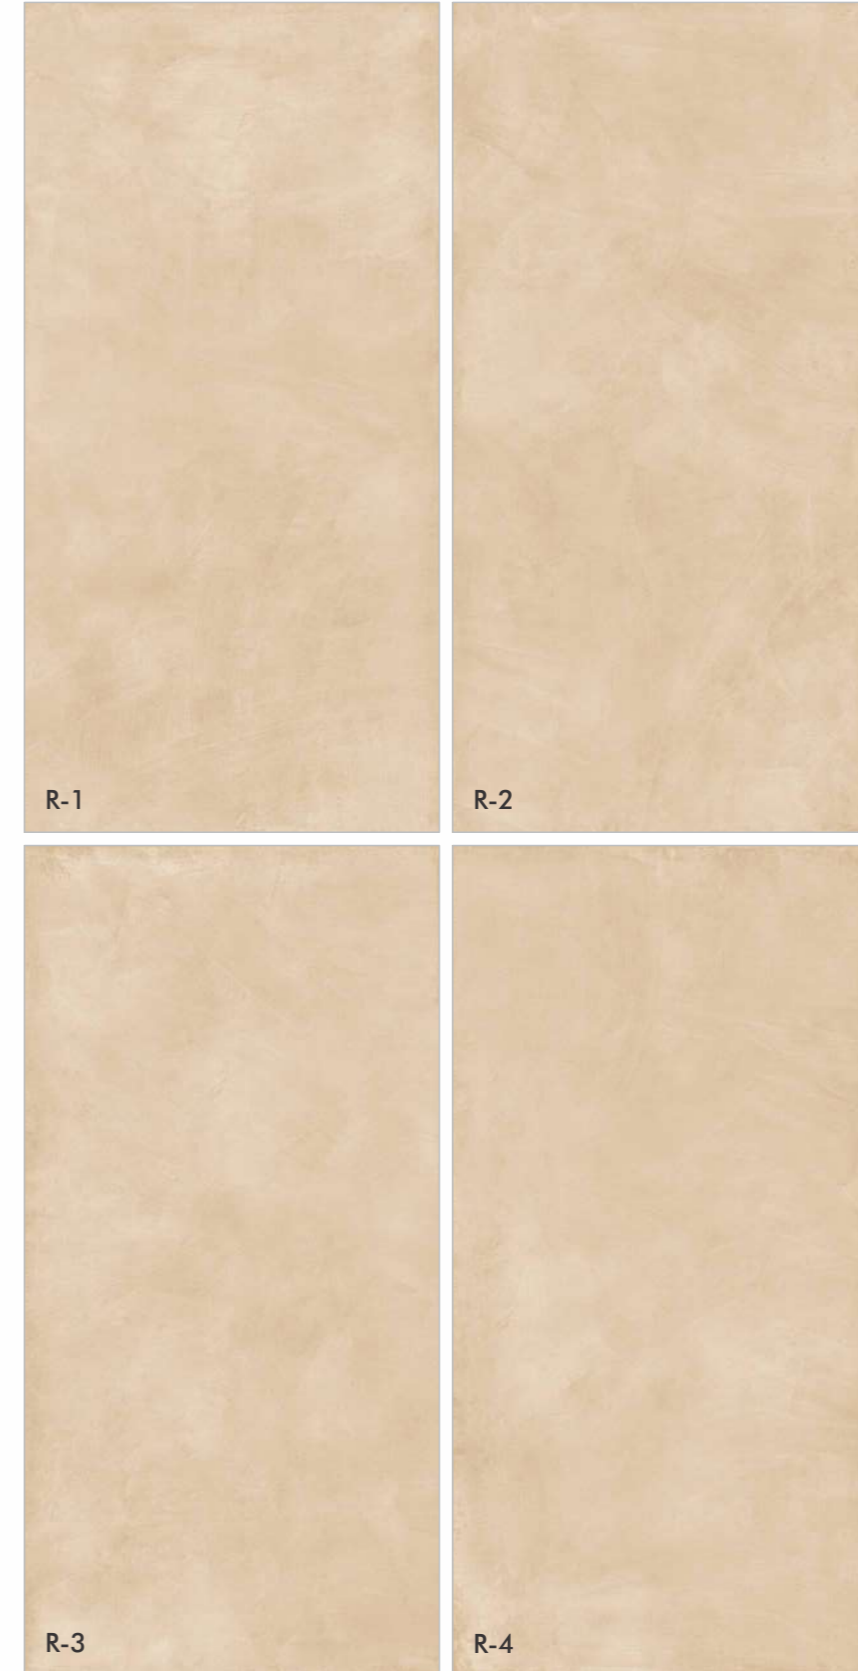

Urban Sand

R-3

Size:
600x
1200mm

Surface:
Matt

Thickness:
10mm*

Features

- Solid Body
- Easy to Clean
- Zero Maintenance
- High Strength