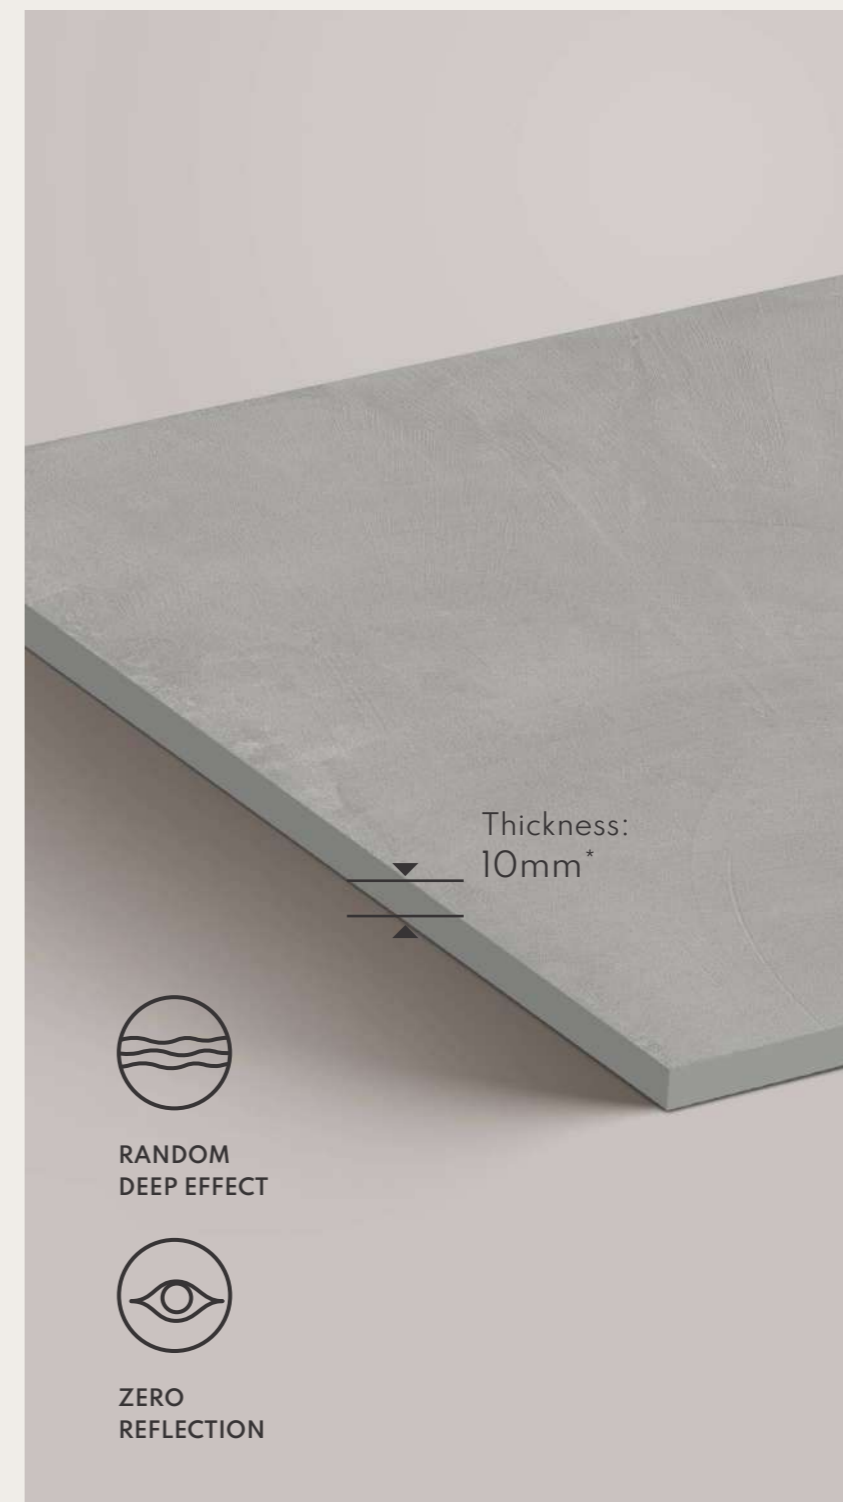

Thickness:
10mm*

Features

-  Solid Body
-  Easy to Clean
-  Zero Maintenance
-  High Strength

Feel
The
Real
Urban

Floor Application
Urban Mint

Urban Gris

600x1200mm
Digital Fullbody Tiles

Urban Gris

R-3

Size:
600x
1200mm

Surface:
Matt

Thickness:
10mm*

Features

-  Solid Body
-  Easy to Clean
-  Zero Maintenance
-  High Strength

Floor Application
Urban Gris

Urban Grigio

600x1200mm
Digital Fullbody Tiles

Urban Grigio

R-4

Size:
600x
1200mm

Surface:
Matt

Thickness:
10mm*

Features

-  Solid Body
-  Easy to Clean
-  Zero Maintenance
-  High Strength