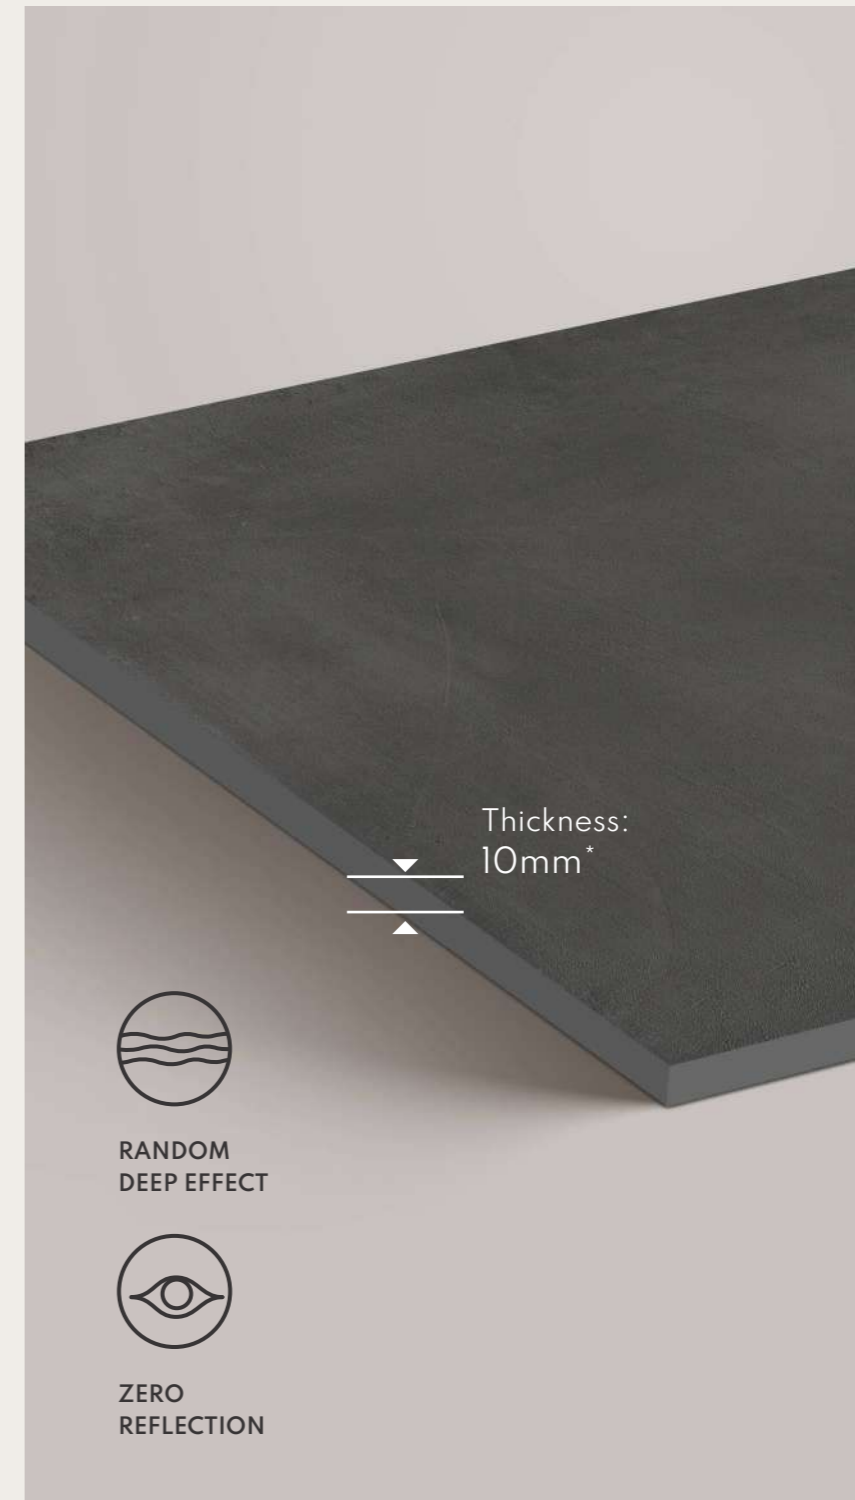

Urban Coal

600x1200mm
Digital Fullbody Tiles