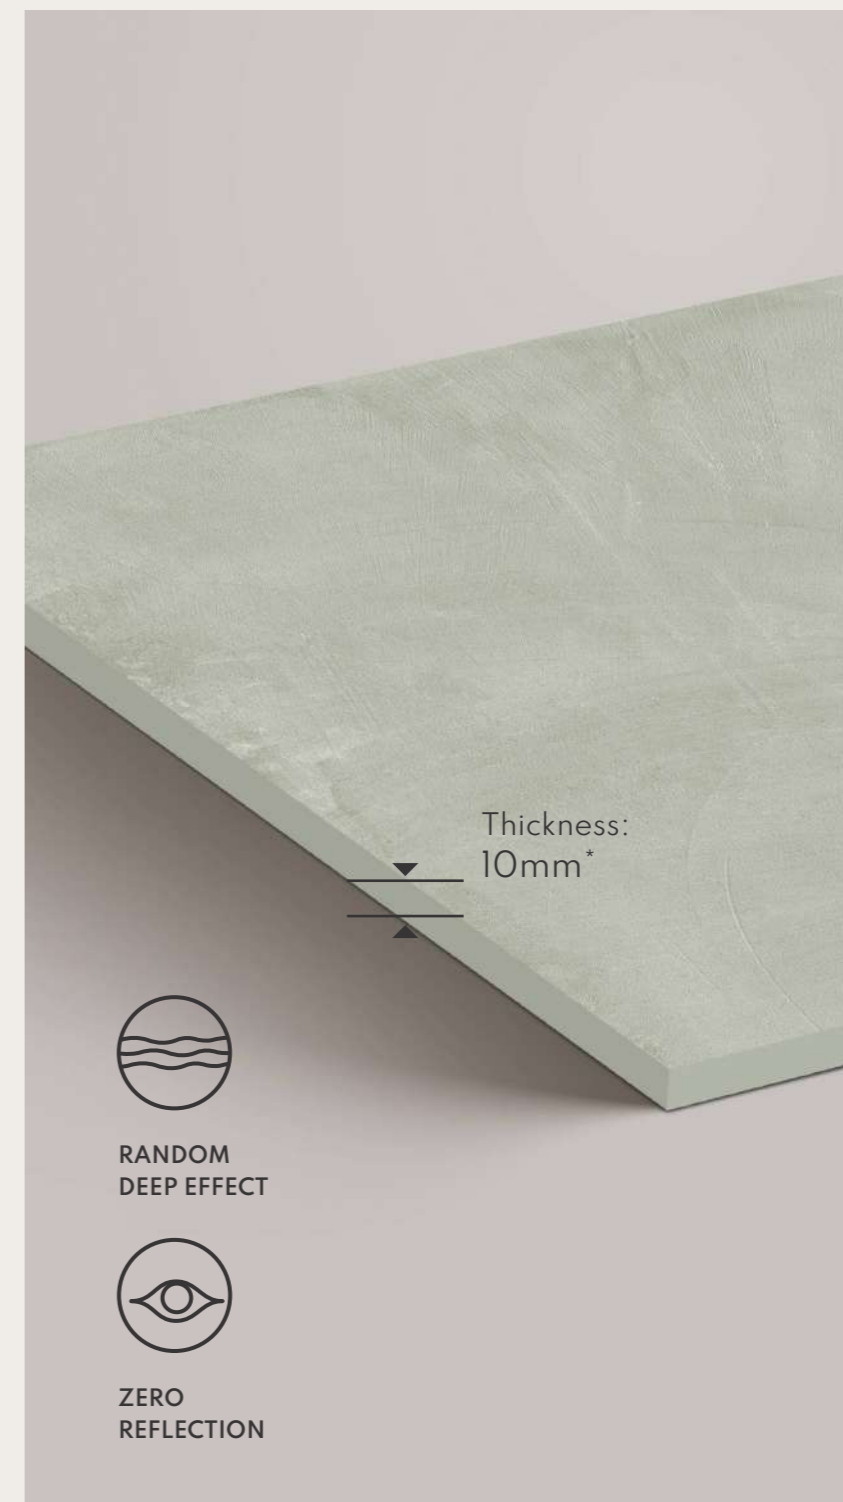

-  Solid Body
-  Easy to Clean
-  Zero Maintenance
-  High Strength

Wall/Floor
UrbanSand

Urban Mint

600x1200mm
Digital Fullbody Tiles

Urban Mint

R-3

Size:
600x
1200mm

Surface:
Matt