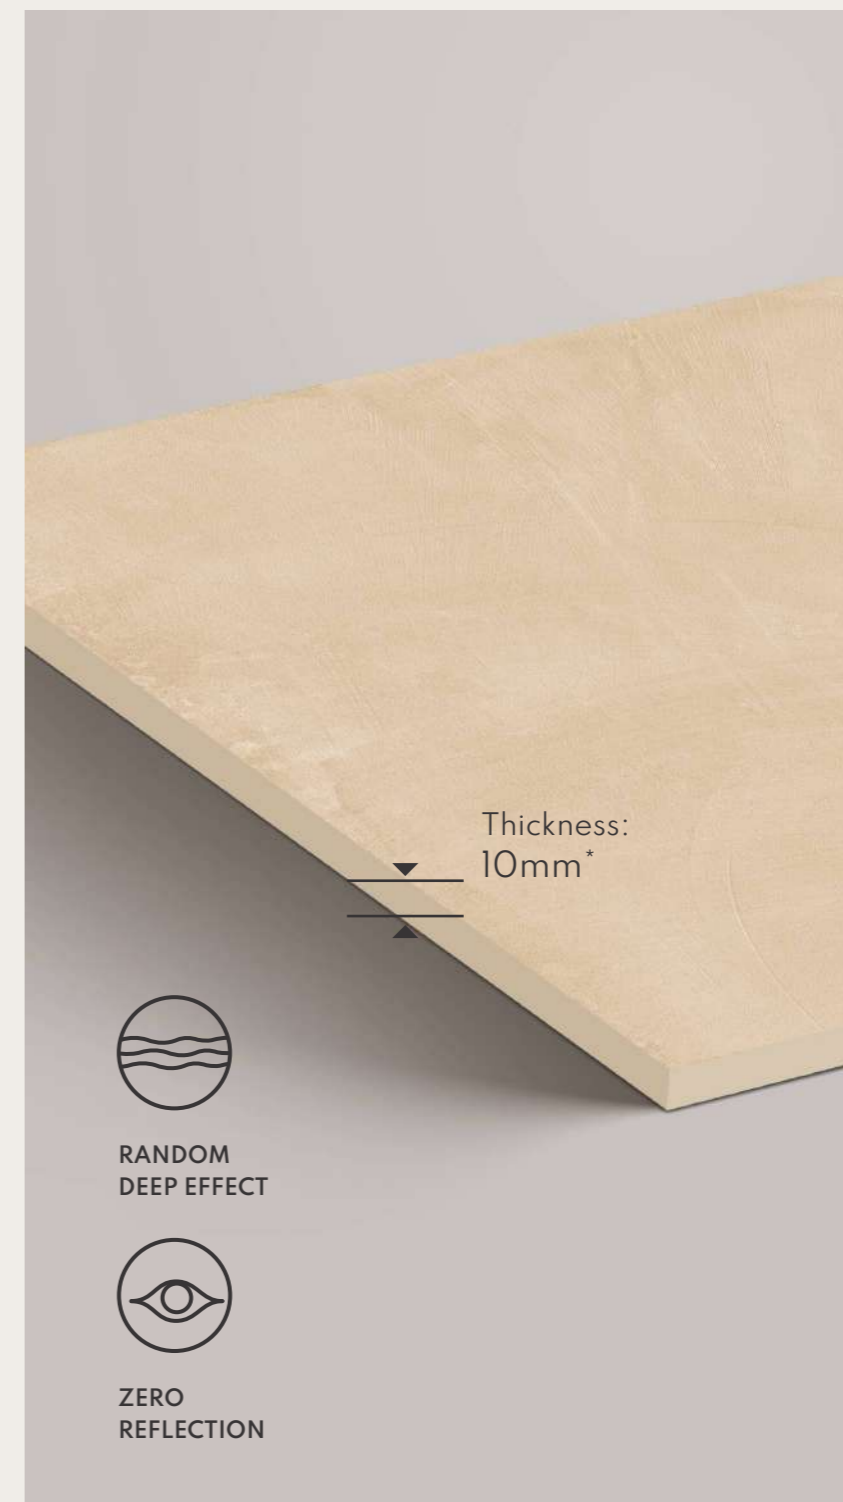

Urban Sand

600x1200mm
Digital Fullbody Tiles