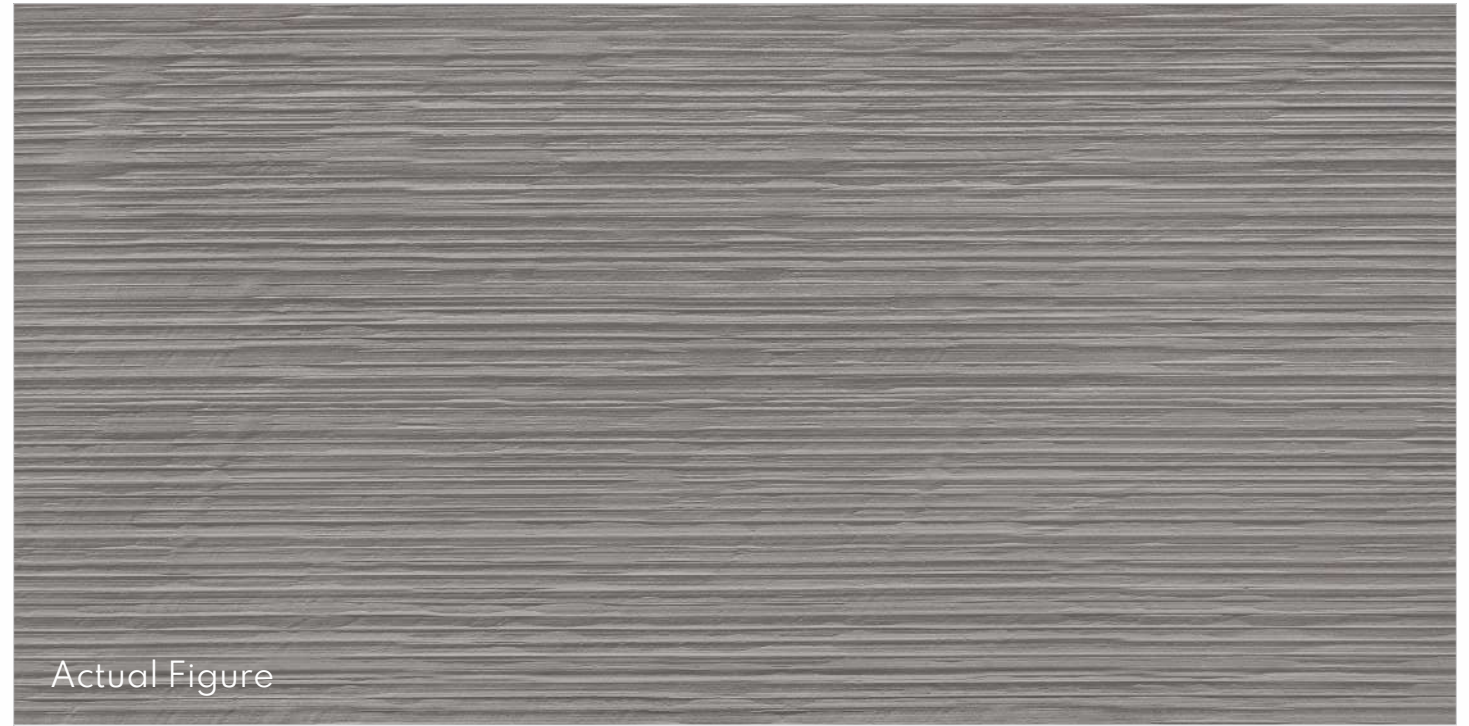

GREY

600x1200mm

Category : Basic

Low Water
Absorption

Zero
Maintenance

Highly
Durable

Abrasion
Resistance

Heavy Duty
Tiles

Eco
Friendly