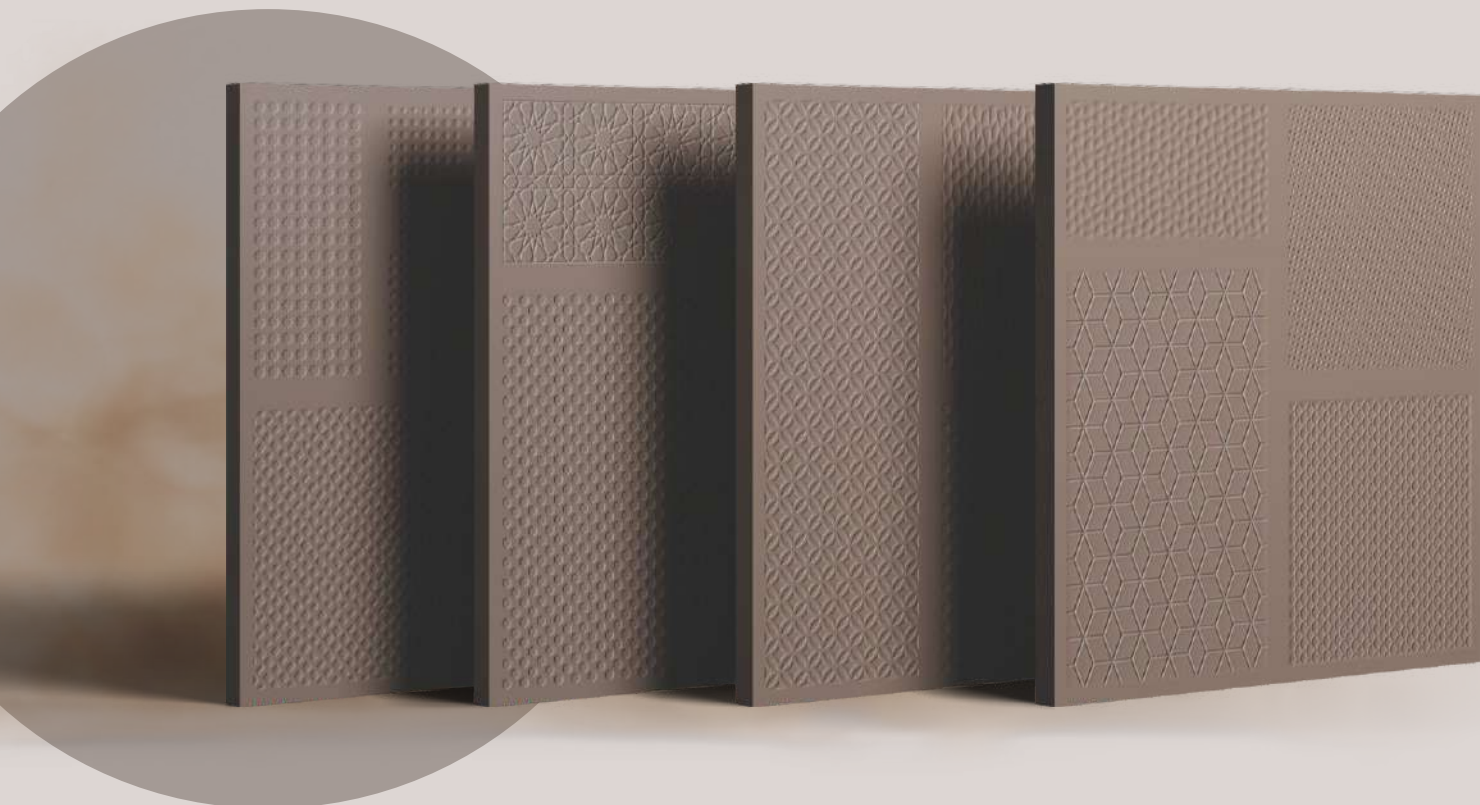

1 PLAIN COLOR +
4 DIFFERENT
PUNCHES

IN 6
DIFFERENT
COLORS

600x600mm | Matt Finish

Roman Series from Mozart is an ode to innovation with impressively intricate motifs carved on four different profiles to offer you a unique punch collection that features four random punches in six malleable colors with a splendid matt finish and robust fullbody tiles crafted to express creativity through ceramic innovation.