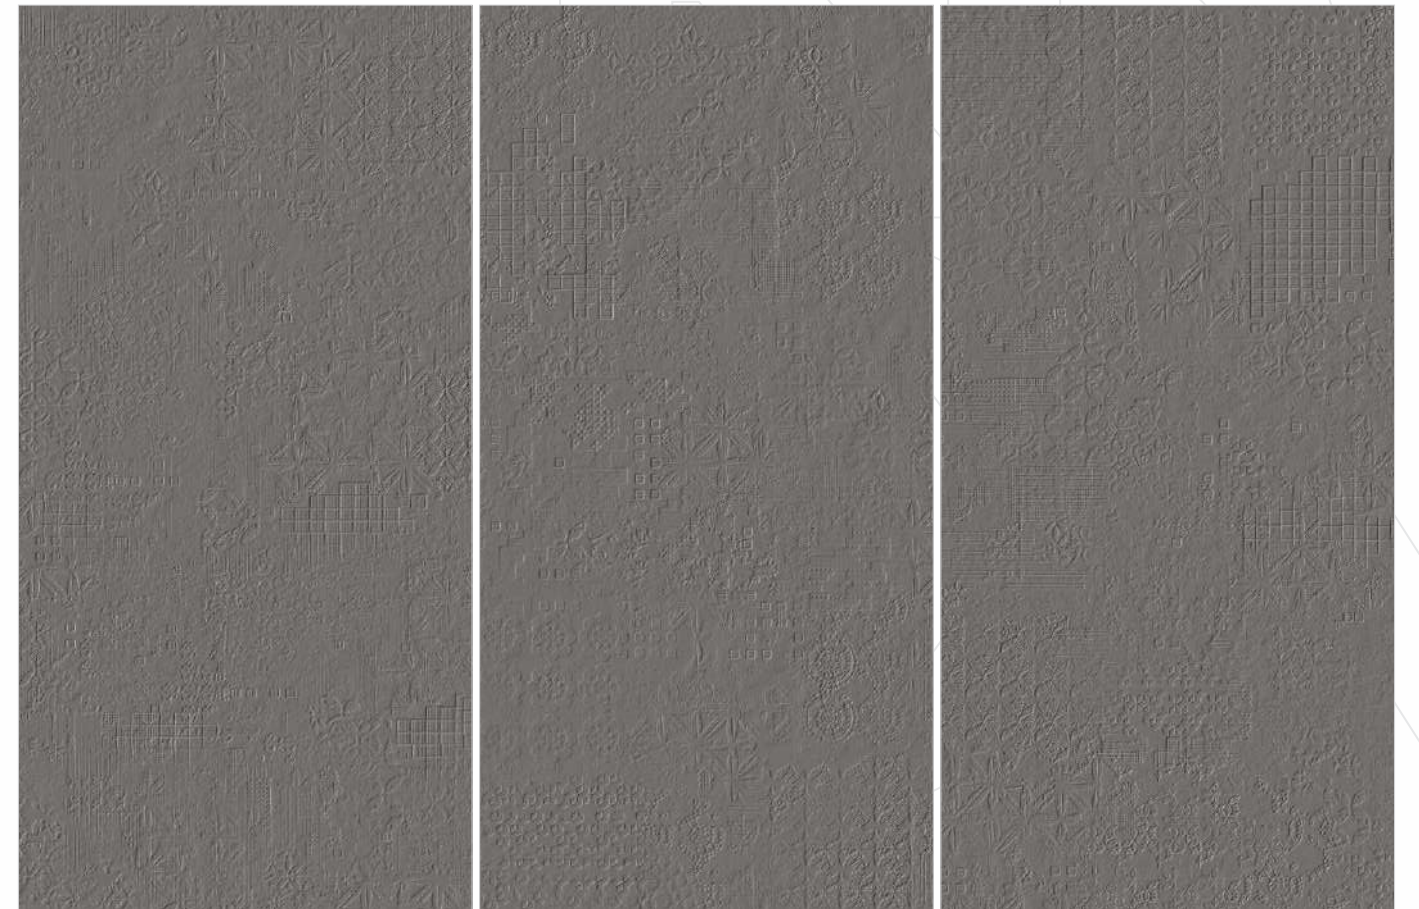

Preview
CARBON ROME + MATT | 600x1200mm

CARBON

Actual Image

CARBON

Matt Finish | 600x1200mm

ROME
SERIES

PLAIN

3 DIFFERENT PUNCHES