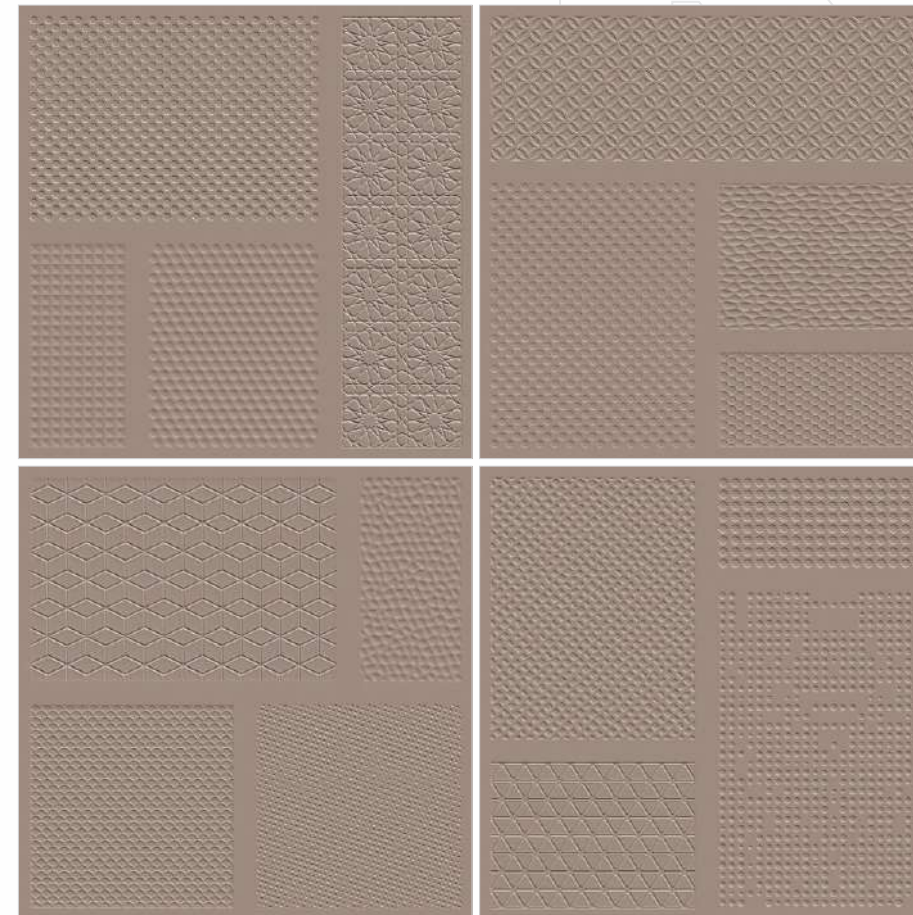

MUSHROOM

Actual Image

MUSHROOM

Matt Finish | 600x600mm

ROMAN
SERIES

PLAIN

4 DIFFERENT PUNCHES

ZERO
MAINTENANCE