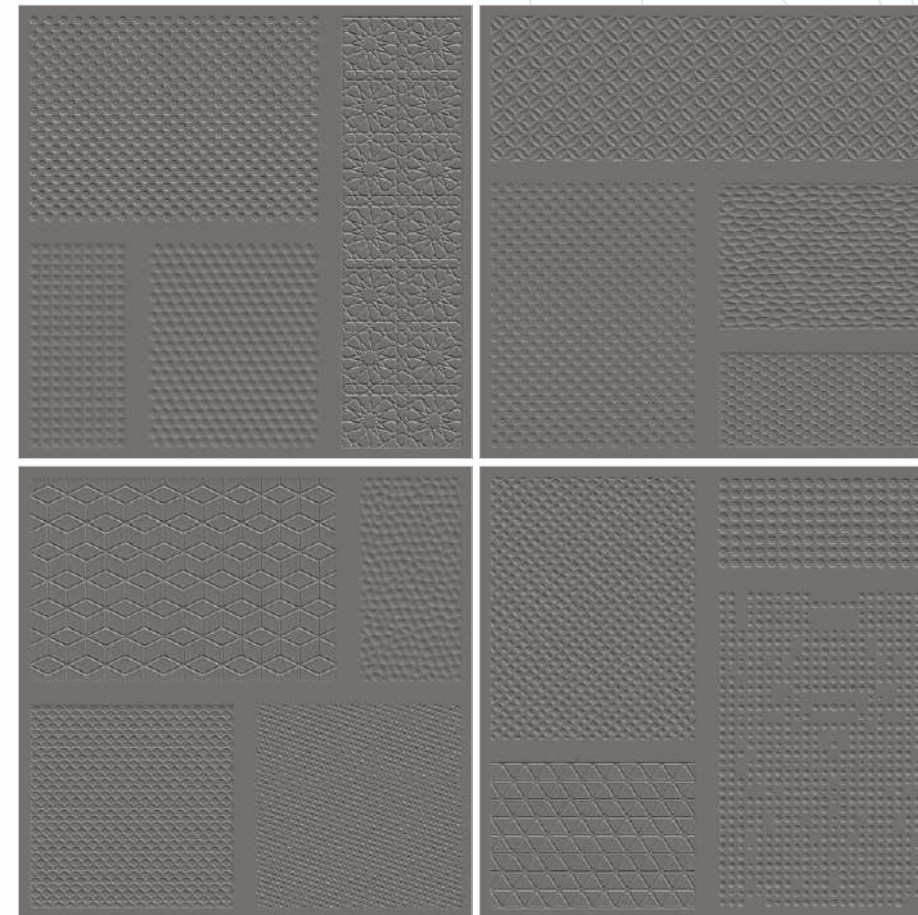

4 DIFFERENT PUNCHES

ZERO
MAINTENANCE

IMPACT
RESISTANCE

LOW WATER
ABSORPTION

HIGH
STRENGTH

FULLBODY
COLLECTION 2024