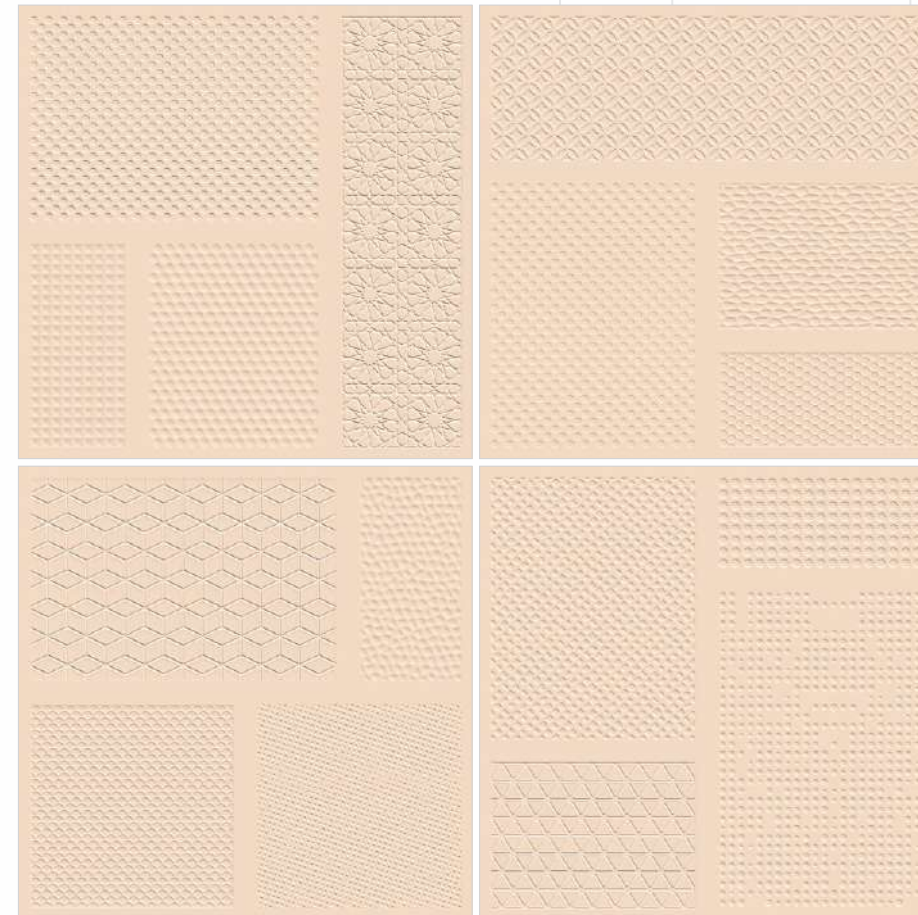

Preview
LINEN ROMAN + MATT | 600x600mm

LINEN

Actual Image

LINEN

Matt Finish | 600x600mm

ROMAN
SERIES

PLAIN

4 DIFFERENT PUNCHES