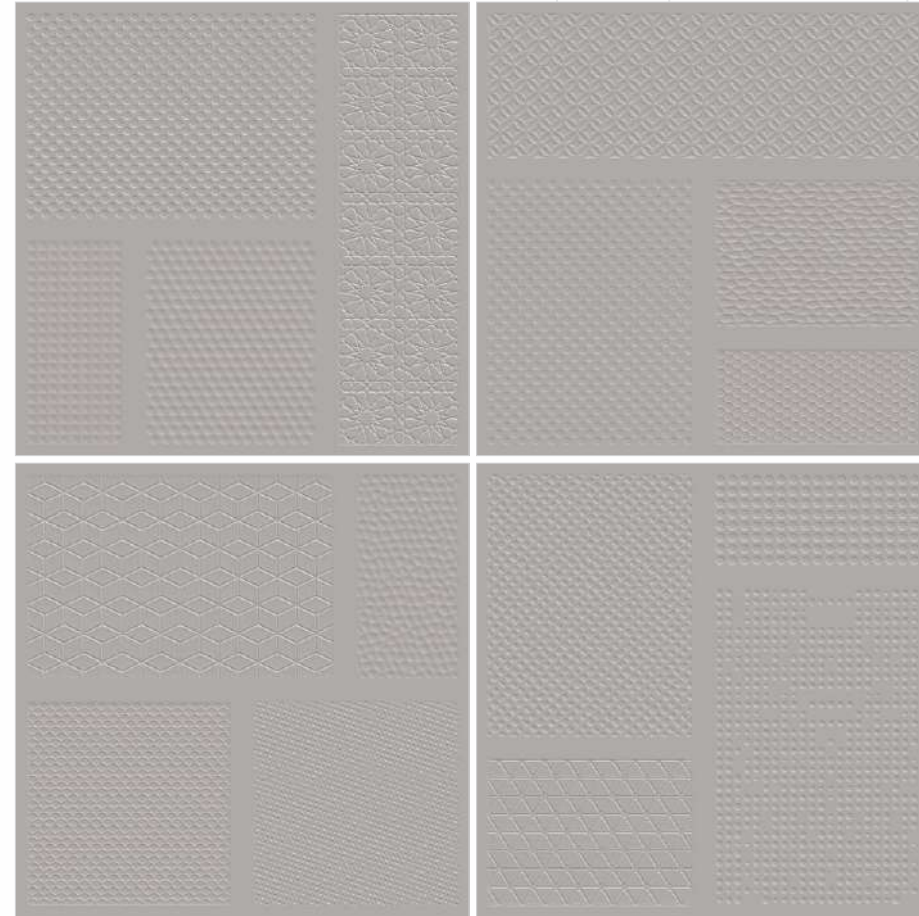

4 DIFFERENT PUNCHES

ZERO
MAINTENANCE

IMPACT
RESISTANCE

LOW WATER
ABSORPTION

HIGH
STRENGTH

FULLBODY
COLLECTION 2024