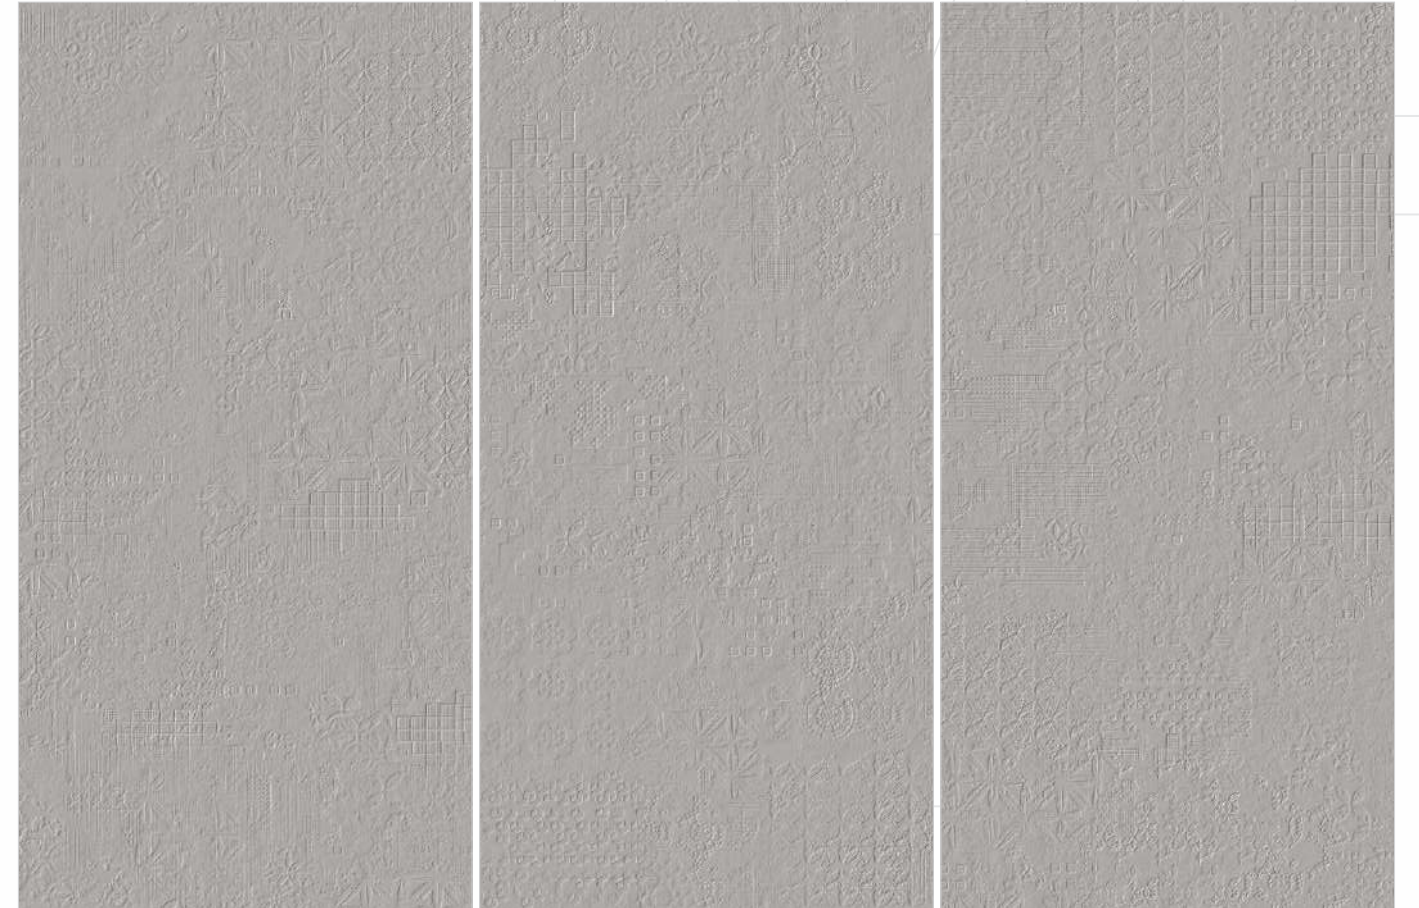

3 DIFFERENT PUNCHES

ZERO
MAINTENANCE

IMPACT
RESISTANCE

LOW WATER
ABSORPTION

HIGH
STRENGTH

FULLBODY
COLLECTION 2024