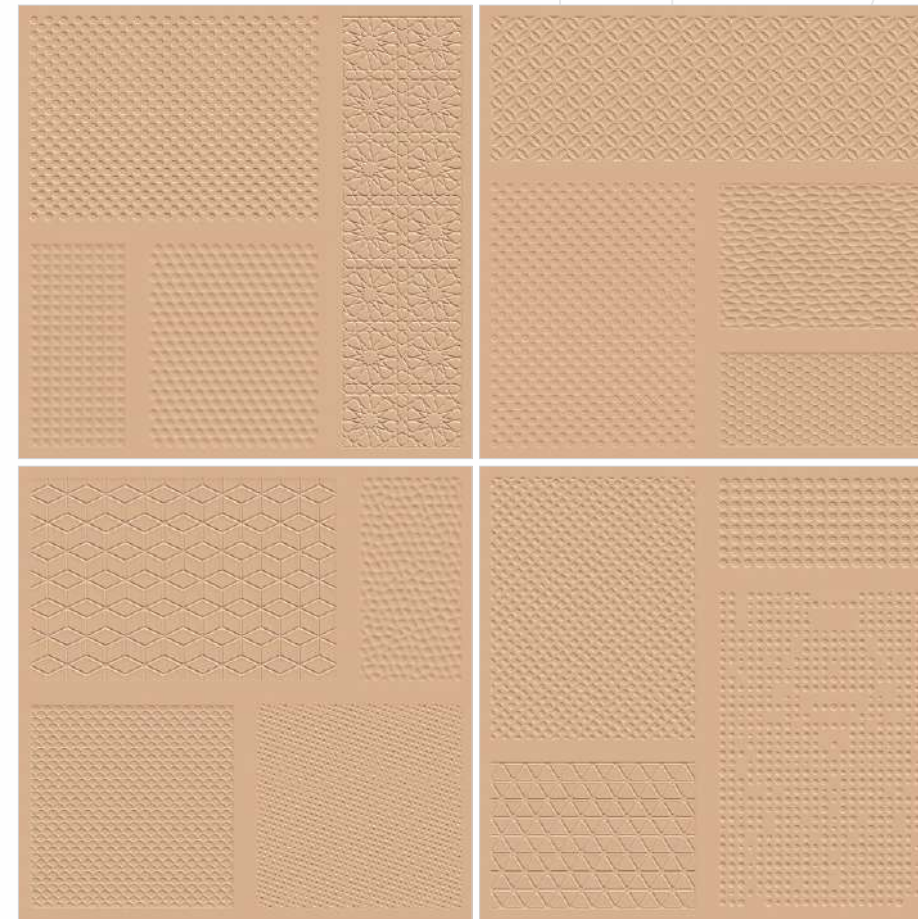

4 DIFFERENT PUNCHES

ZERO
MAINTENANCE

IMPACT
RESISTANCE

LOW WATER
ABSORPTION

HIGH
STRENGTH

FULLBODY
COLLECTION 2024