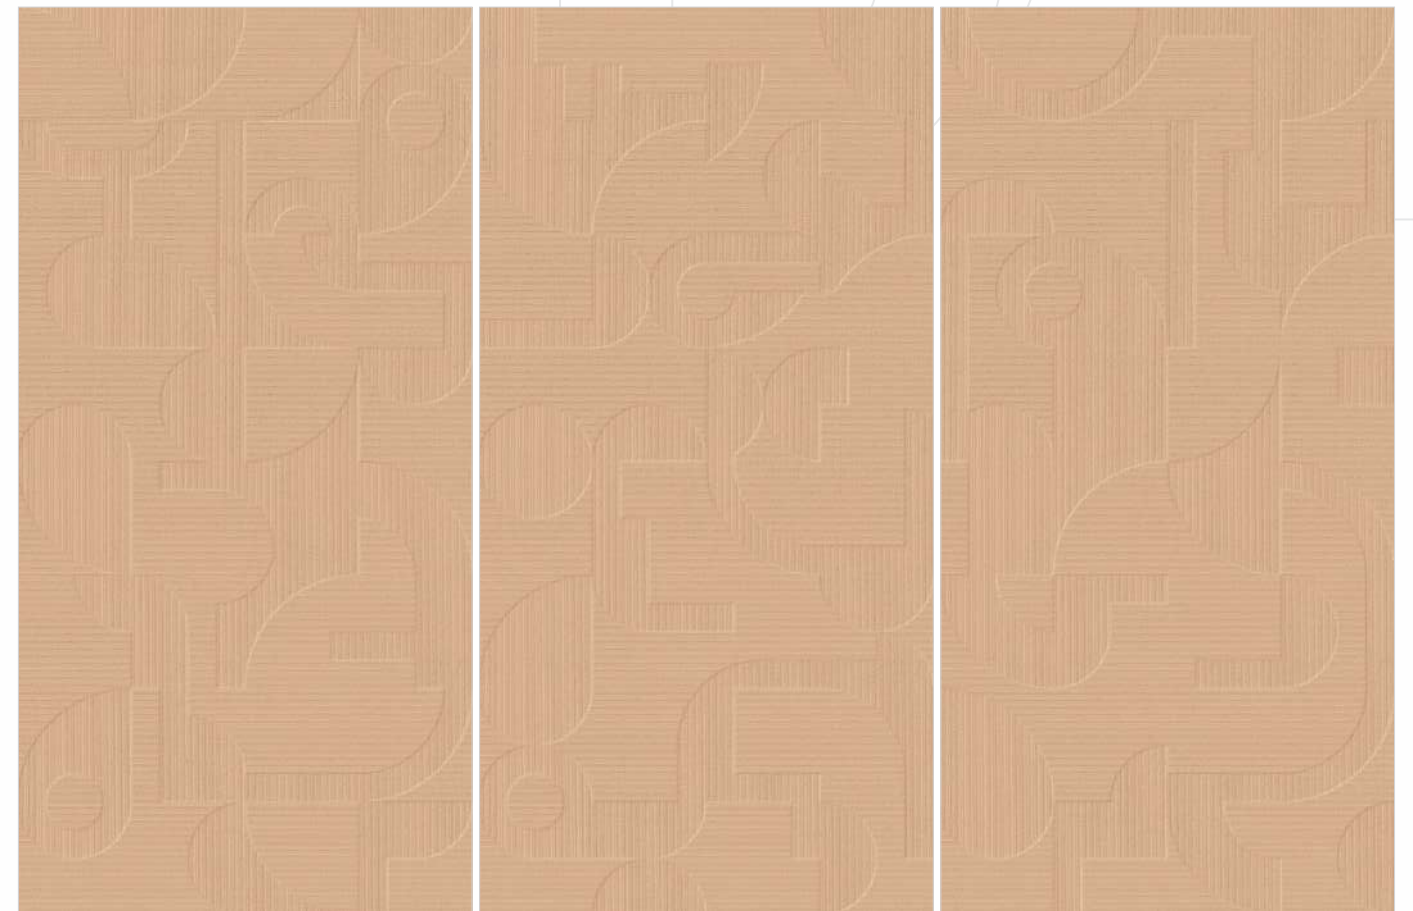

Actual Image

SANDAL

Matt Finish | 600x1200mm

ROMANIA
SERIES

PLAIN

3 DIFFERENT PUNCHES

ZERO
MAINTENANCE

IMPACT
RESISTANCE