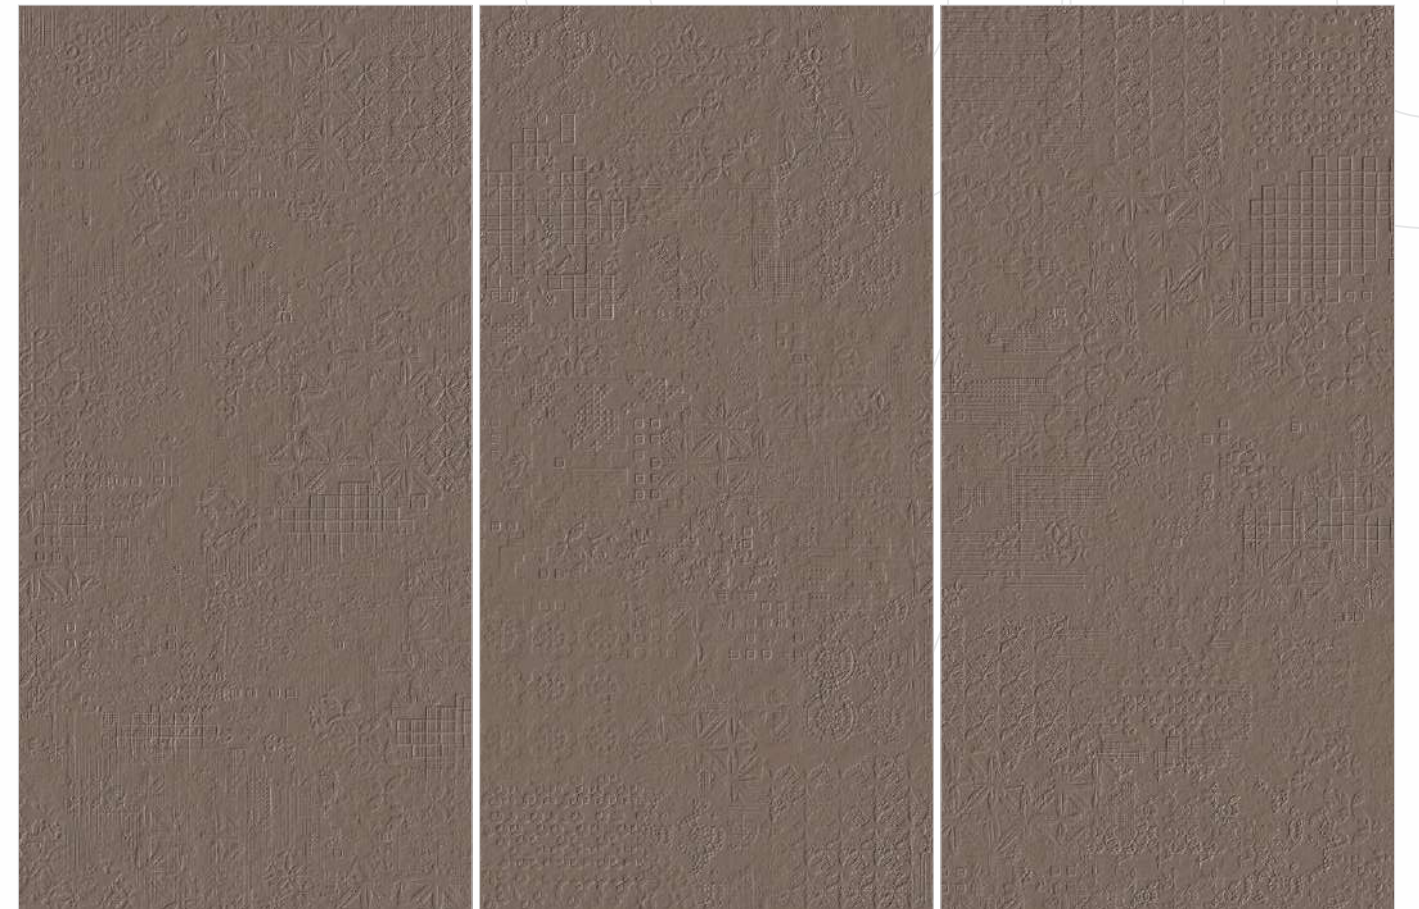

Actual Image

BELGIUM

Matt Finish | 600x1200mm

ROME
SERIES

PLAIN

3 DIFFERENT PUNCHES

ZERO
MAINTENANCE

IMPACT
RESISTANCE