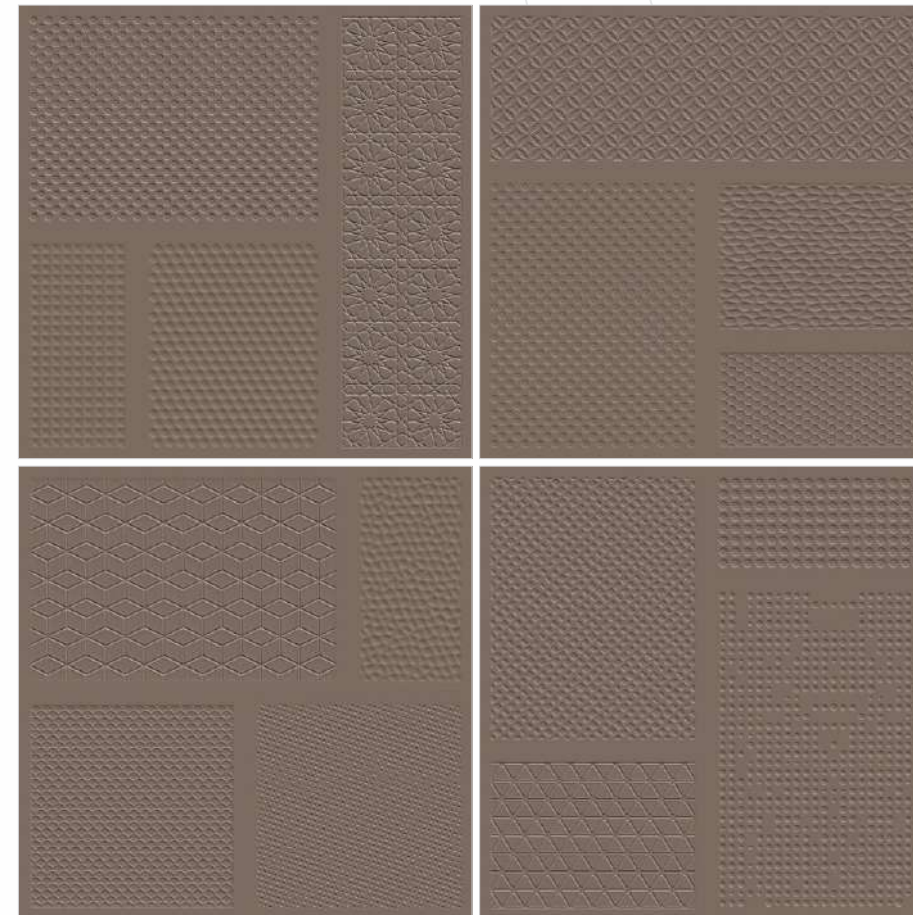

HIGH
STRENGTH

FULLBODY
COLLECTION 2024

Preview
BELGIUM ROMAN + MATT | 600x600mm

BELGIUM

Actual Image

BELGIUM

Matt Finish | 600x600mm

PLAIN