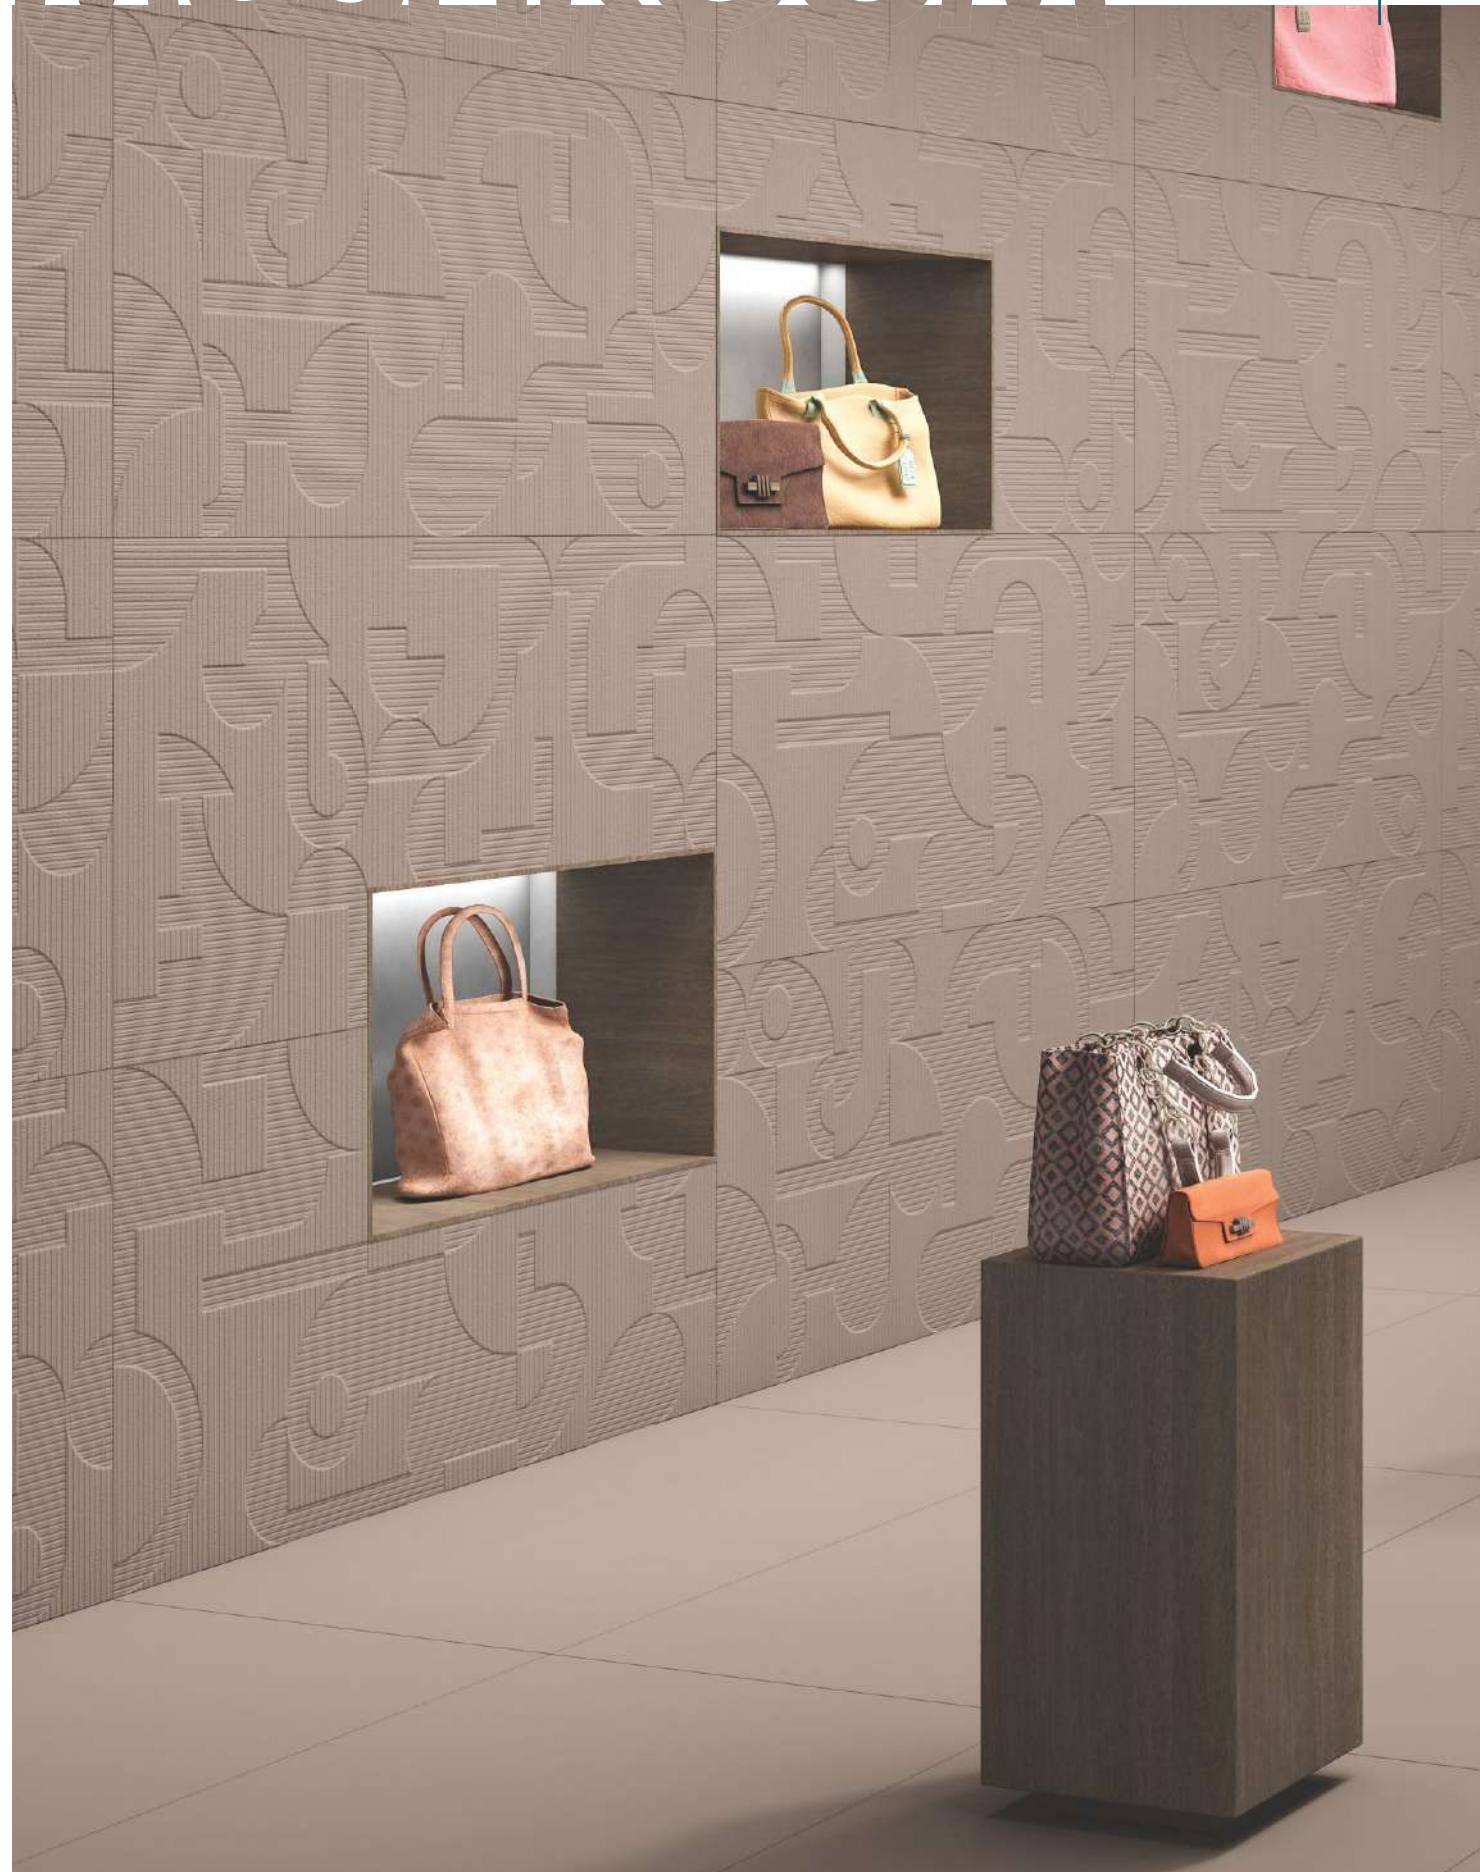

LOW WATER
ABSORPTION

HIGH
STRENGTH

FULLBODY
COLLECTION 2024

MUSHROOM

Actual Image

MUSHROOM

Matt Finish | 600x1200mm

ROMANIA
SERIES