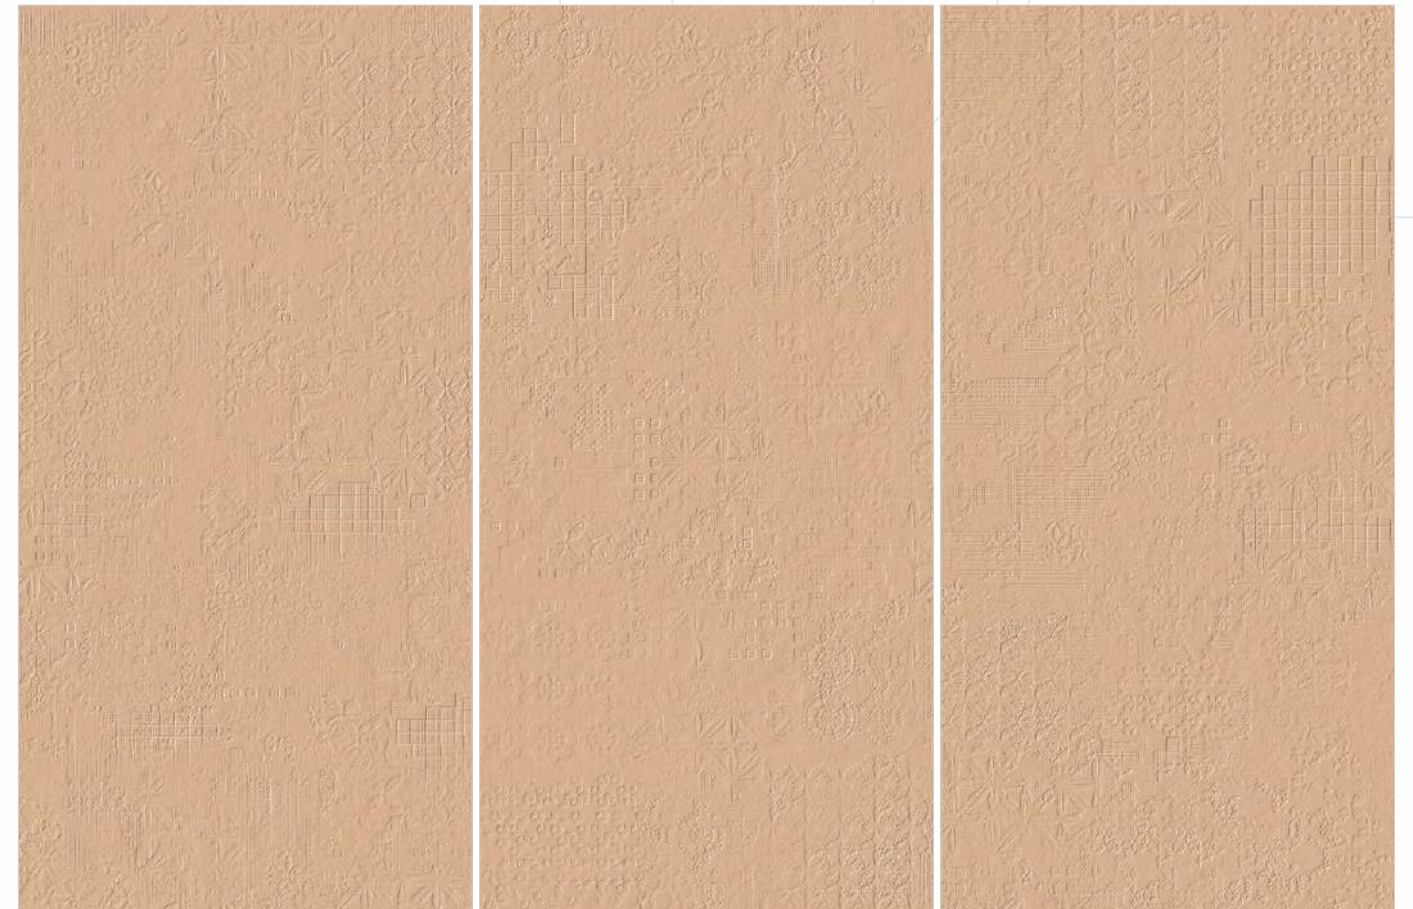

3 DIFFERENT PUNCHES

ZERO
MAINTENANCE

IMPACT
RESISTANCE

LOW WATER
ABSORPTION

HIGH
STRENGTH

FULLBODY
COLLECTION 2024