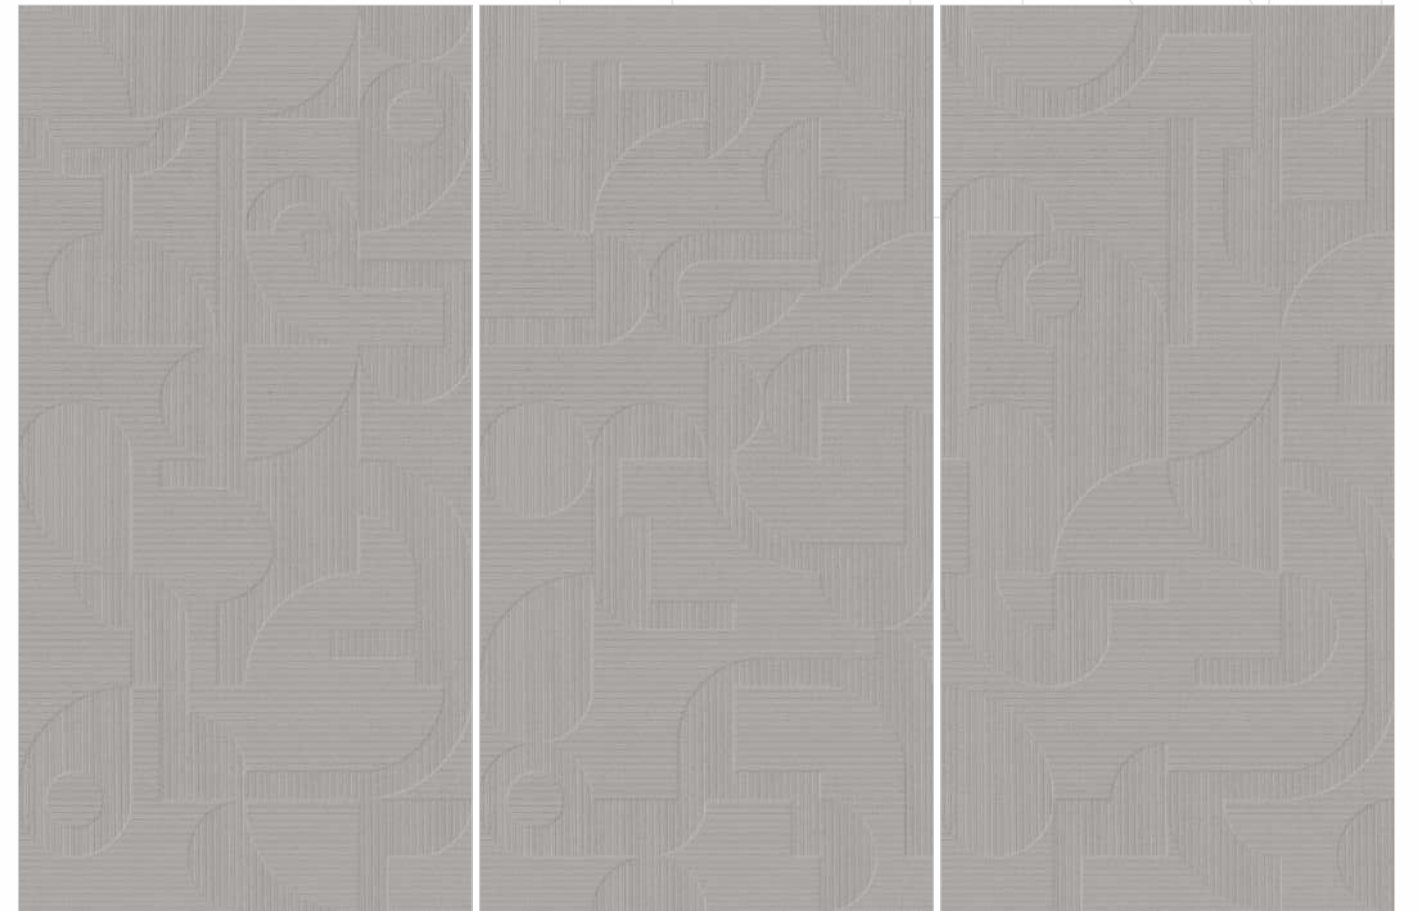

3 DIFFERENT PUNCHES

ZERO
MAINTENANCE

IMPACT
RESISTANCE

LOW WATER
ABSORPTION

HIGH
STRENGTH

FULLBODY
COLLECTION 2024