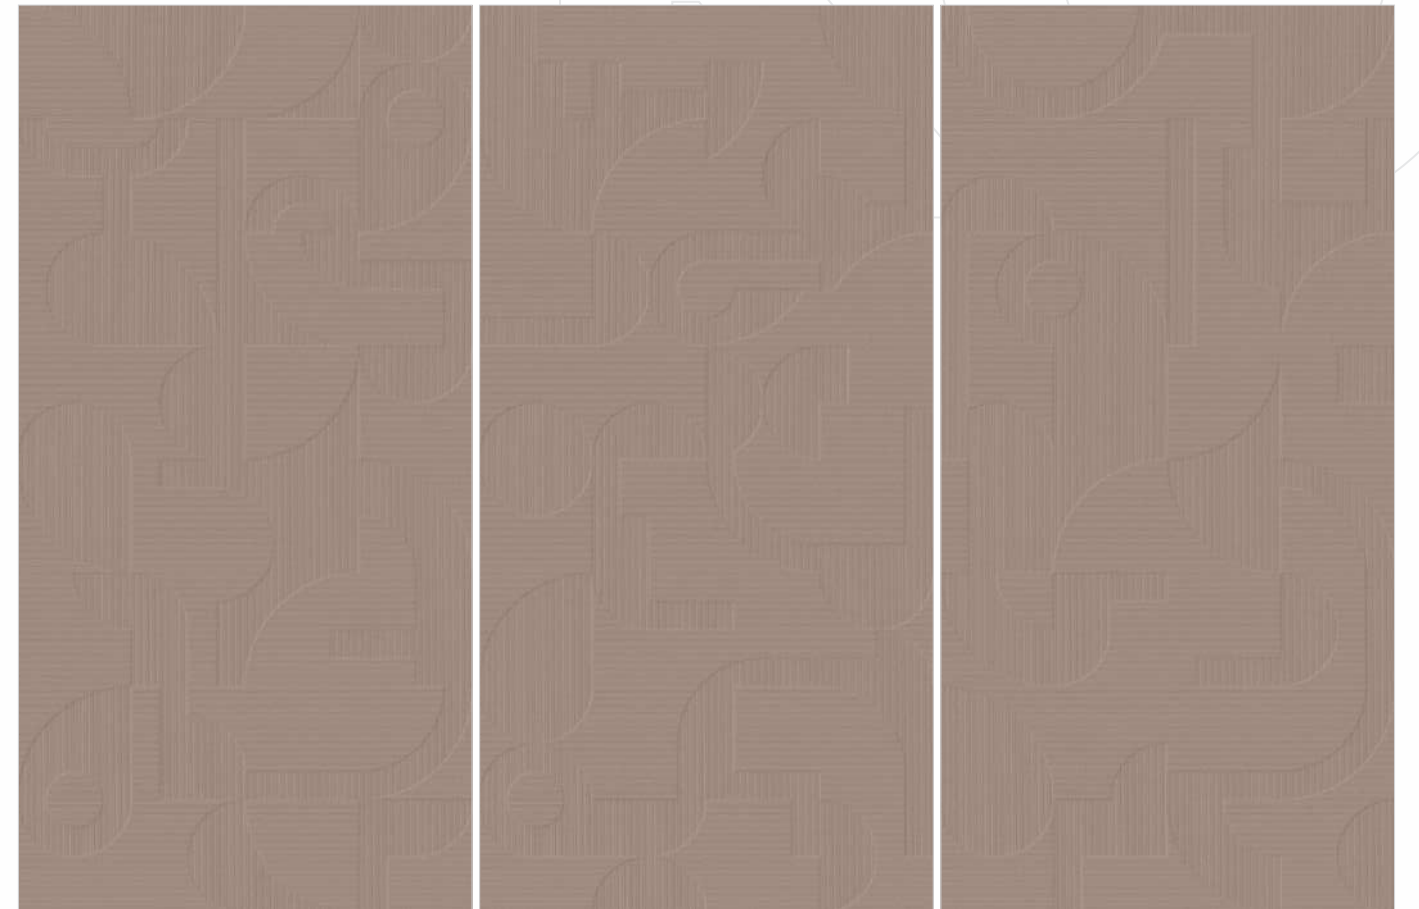

3 DIFFERENT PUNCHES

ZERO
MAINTENANCE

IMPACT
RESISTANCE

LOW WATER
ABSORPTION

HIGH
STRENGTH

FULLBODY
COLLECTION 2024