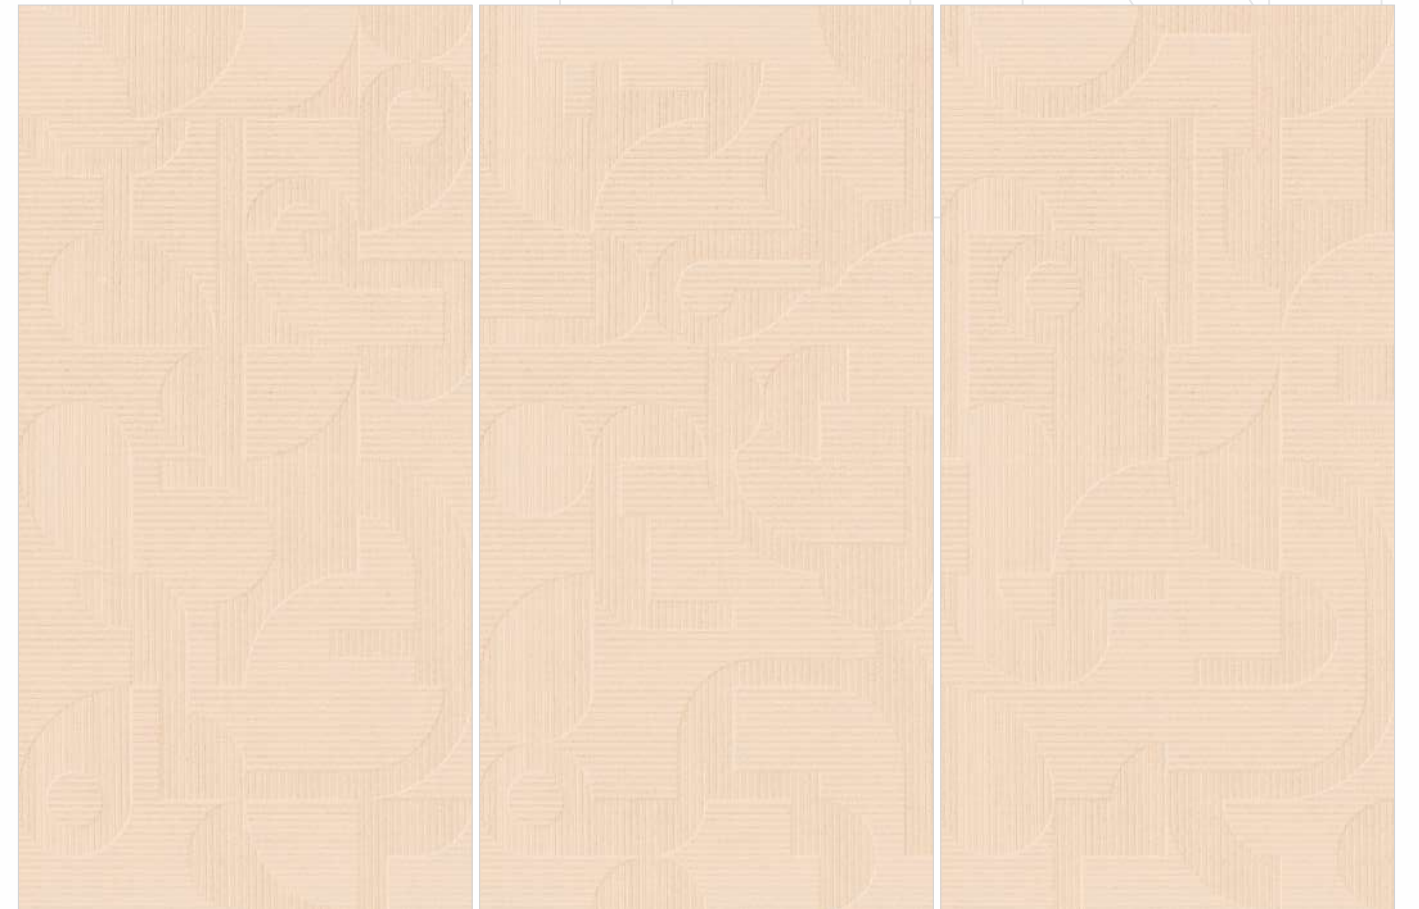

3 Different
Punches

Preview
LINEN ROMANIA + MATT | 600x1200mm

LINEN

Actual Image

LINEN

Matt Finish | 600x1200mm

ROMANIA
SERIES

PLAIN