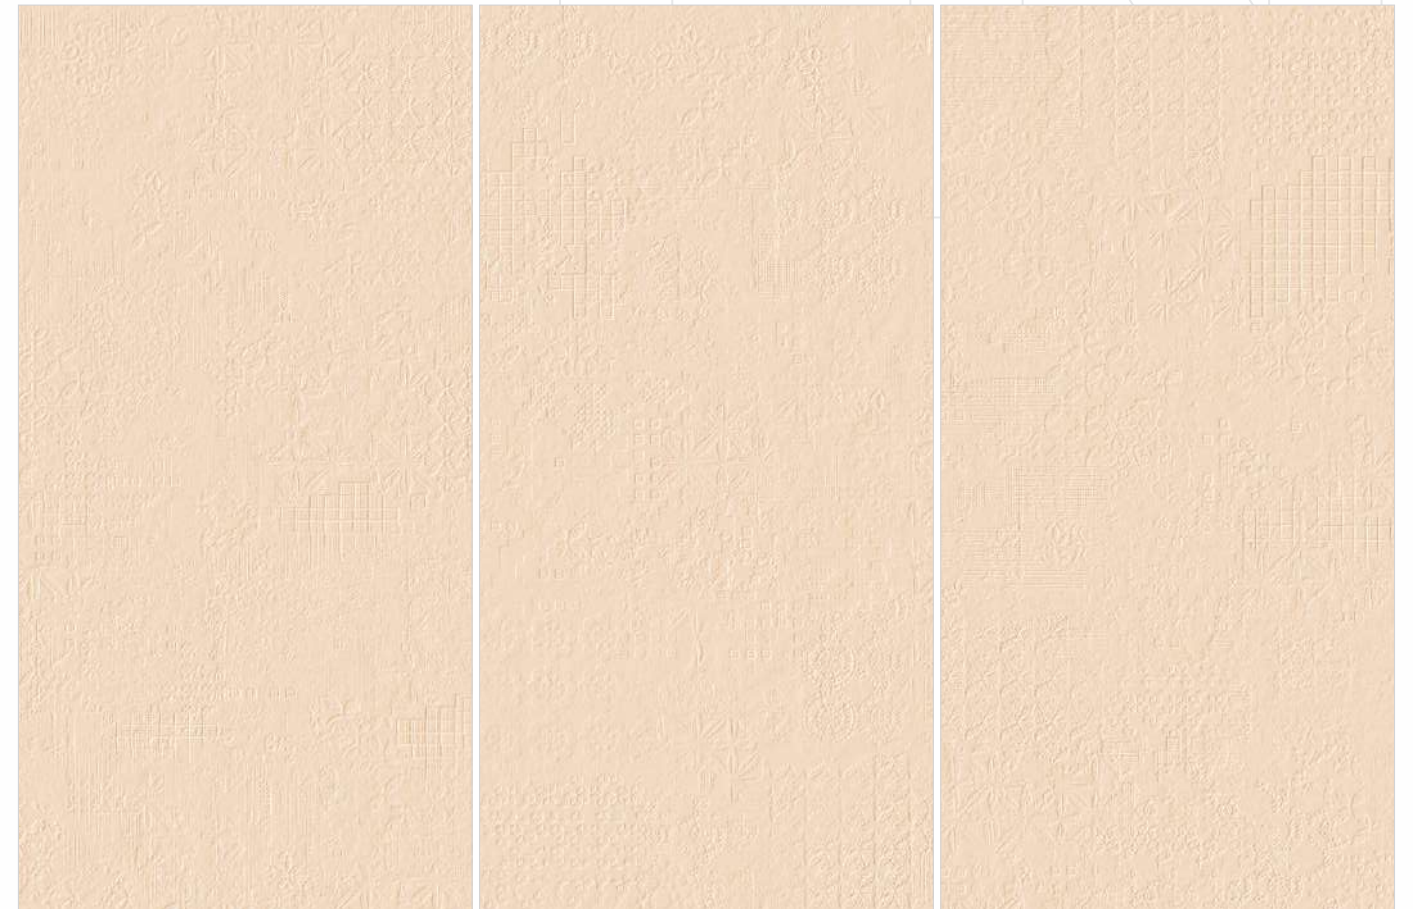

Preview
LINEN ROME + MATT | 600x1200mm

LINEN

Actual Image

LINEN

Matt Finish | 600x1200mm

ROME
SERIES

PLAIN

3 DIFFERENT PUNCHES