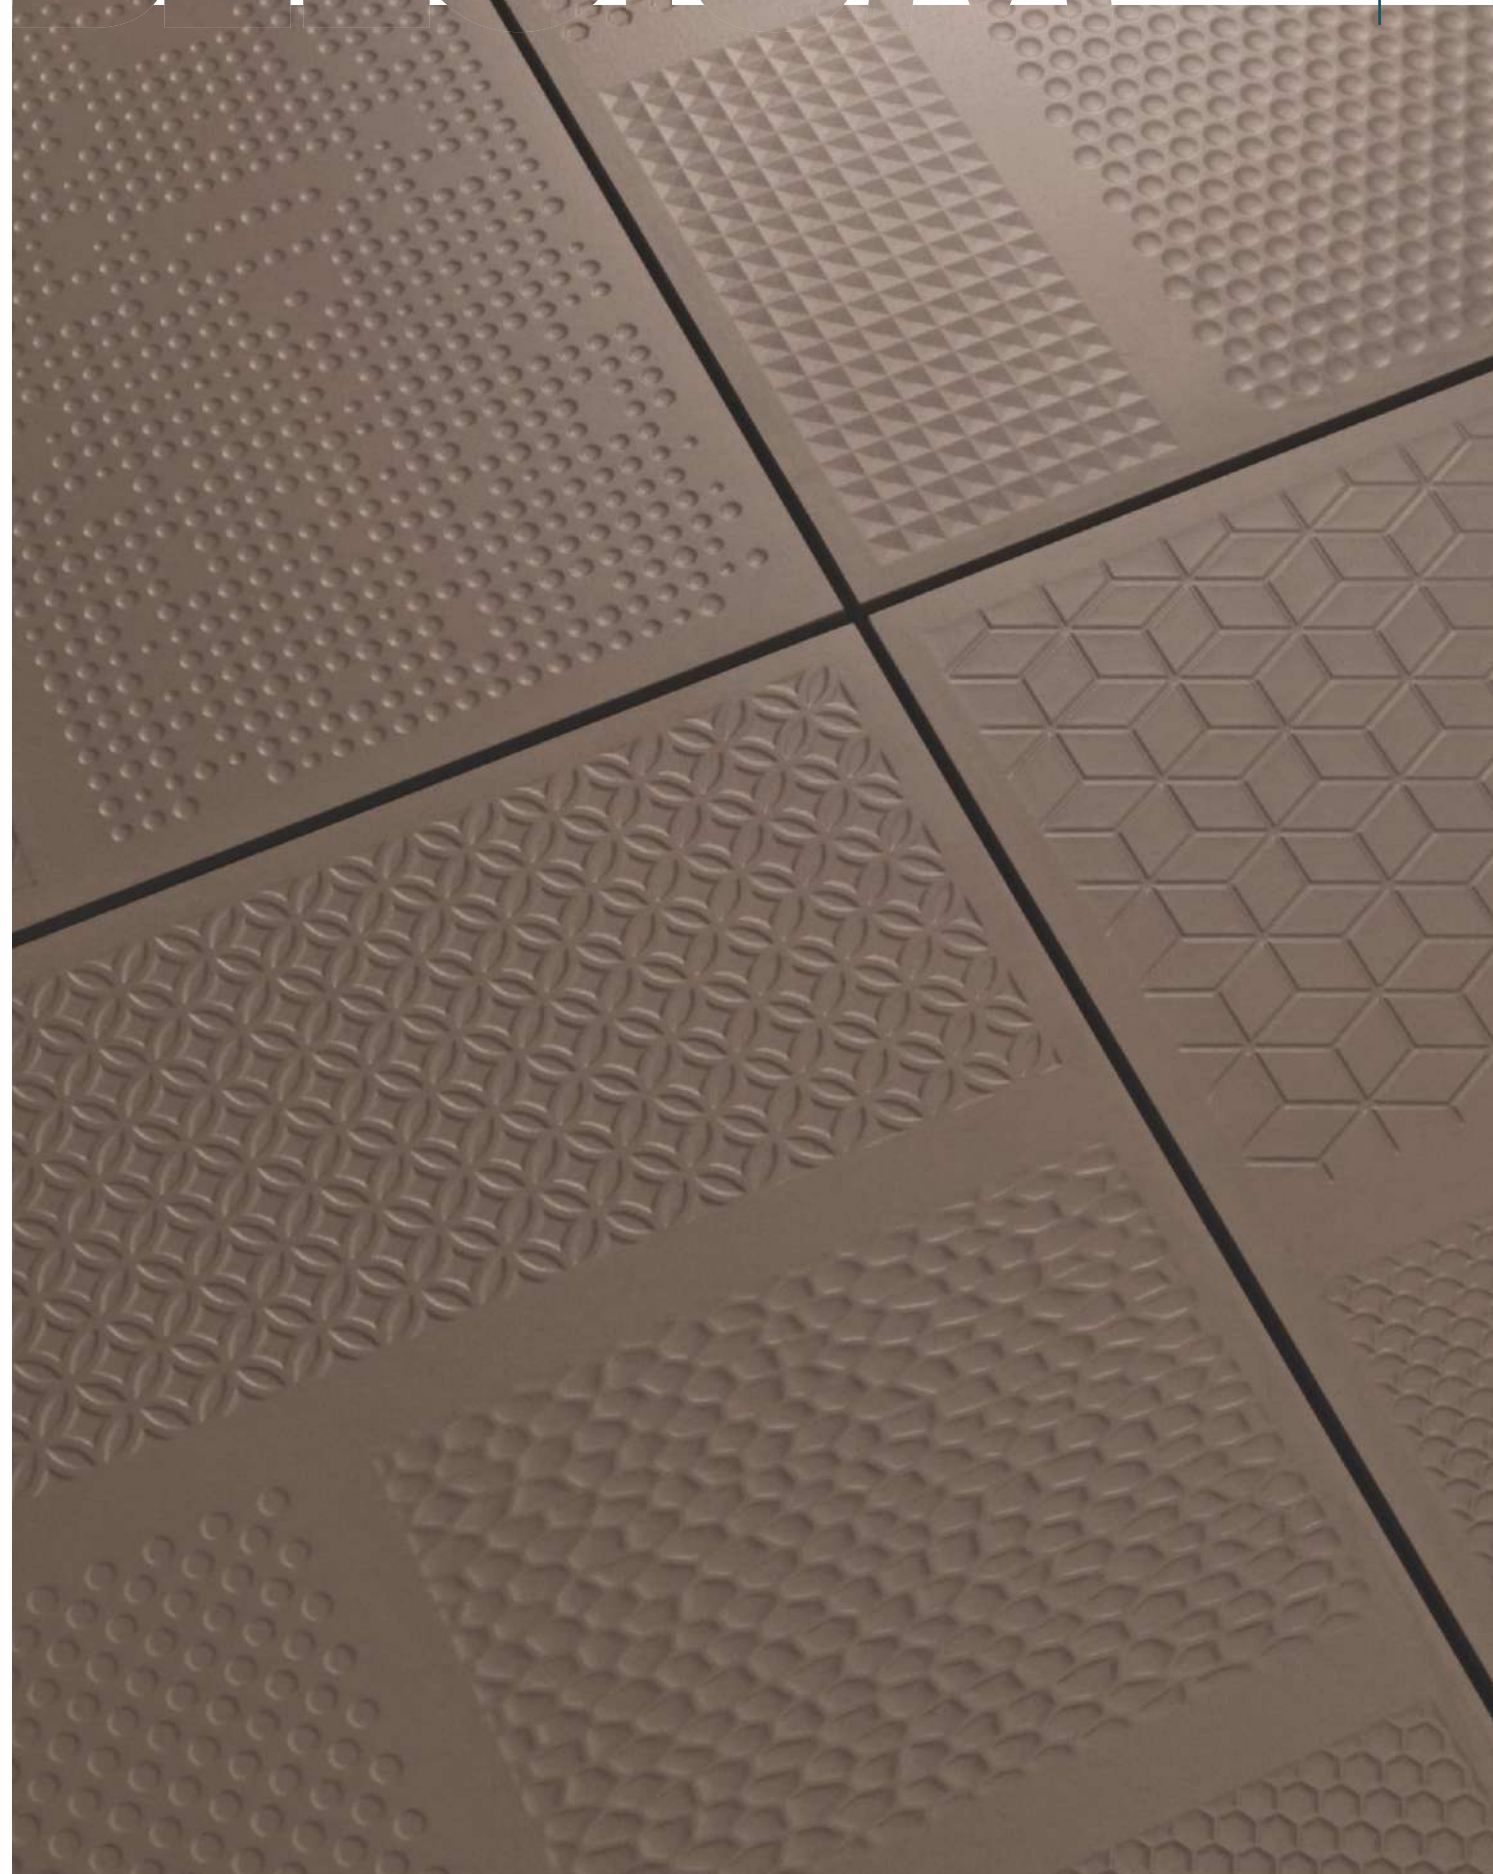

HIGH
STRENGTH

FULLBODY
COLLECTION 2024

Preview
BELGIUM ROMAN + MATT | 600x600mm

BELGIUM

Actual Image

BELGIUM

Matt Finish | 600x600mm

PLAIN