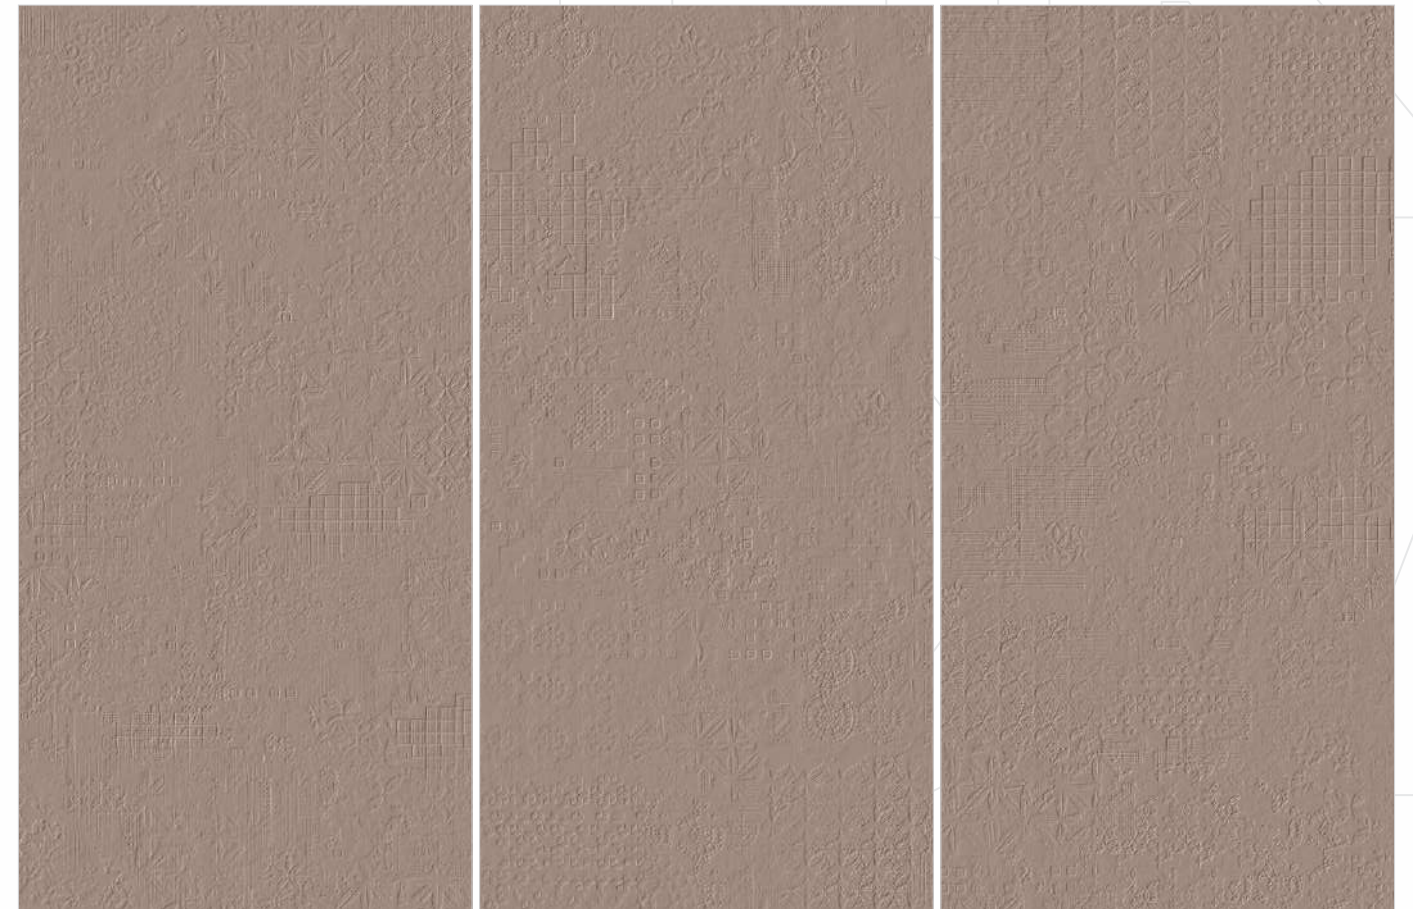

HIGH
STRENGTH

FULLBODY
COLLECTION 2024

MUSHROOM

Actual Image

MUSHROOM

Matt Finish | 600x1200mm

ROME
SERIES

PLAIN