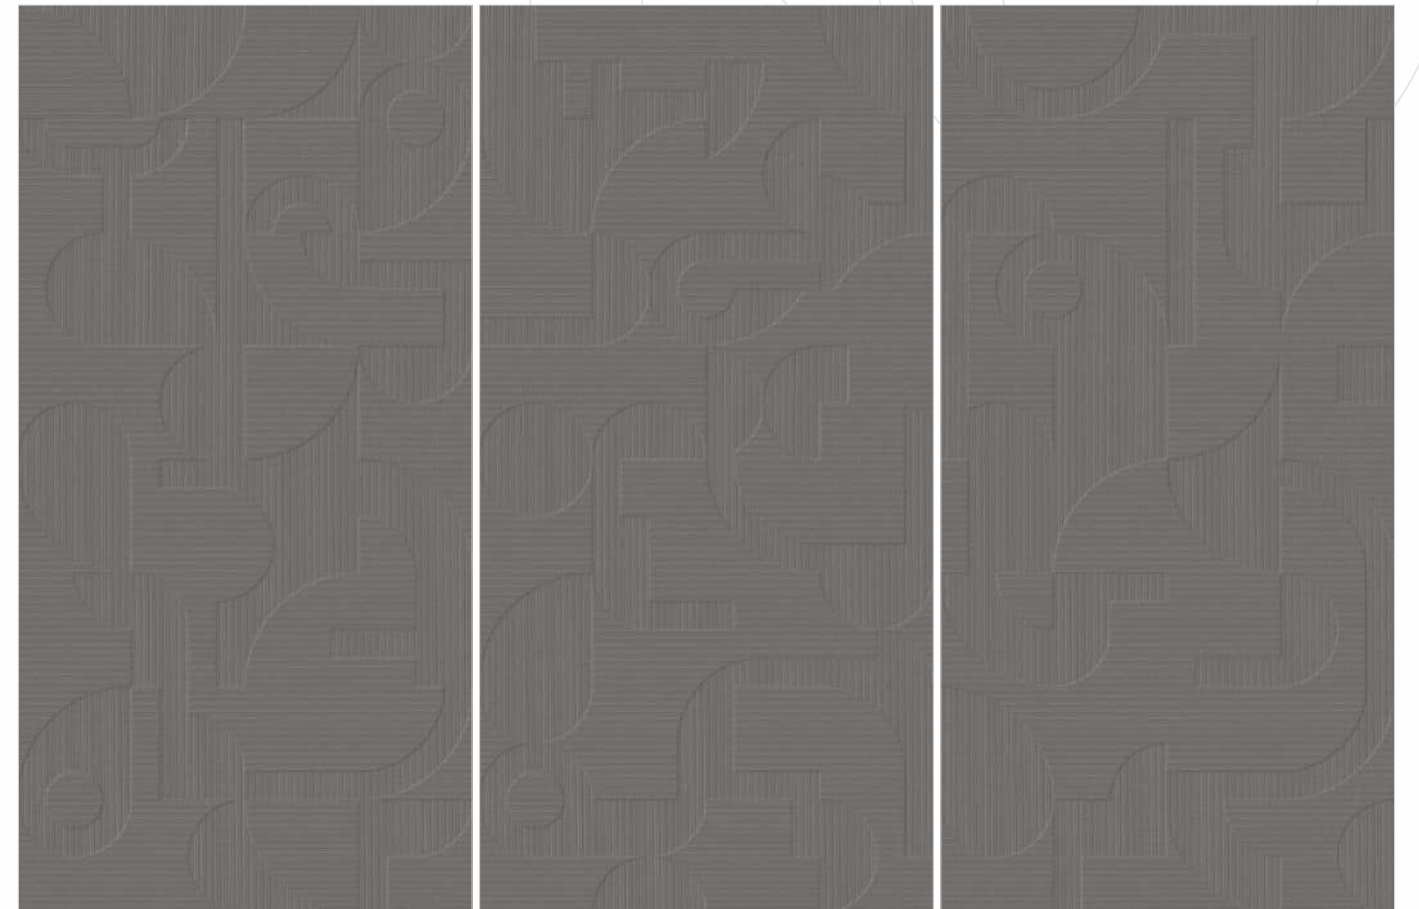

3 DIFFERENT PUNCHES

ZERO
MAINTENANCE

IMPACT
RESISTANCE

LOW WATER
ABSORPTION

HIGH
STRENGTH

FULLBODY
COLLECTION 2024