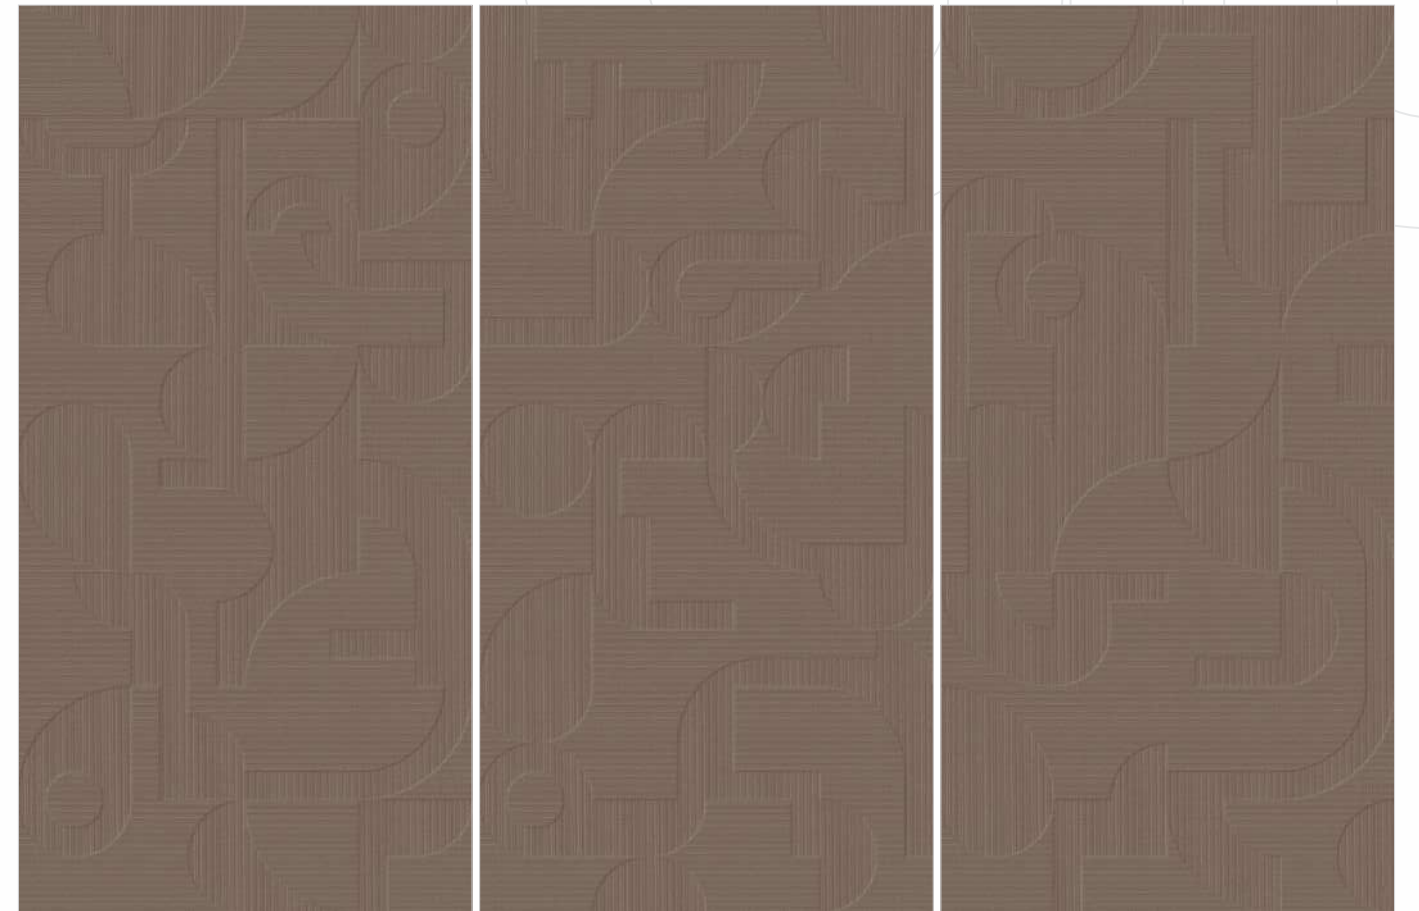

BELGIUM

Actual Image

BELGIUM

Matt Finish | 600x1200mm

ROMANIA
SERIES

PLAIN

3 DIFFERENT PUNCHES

ZERO
MAINTENANCE