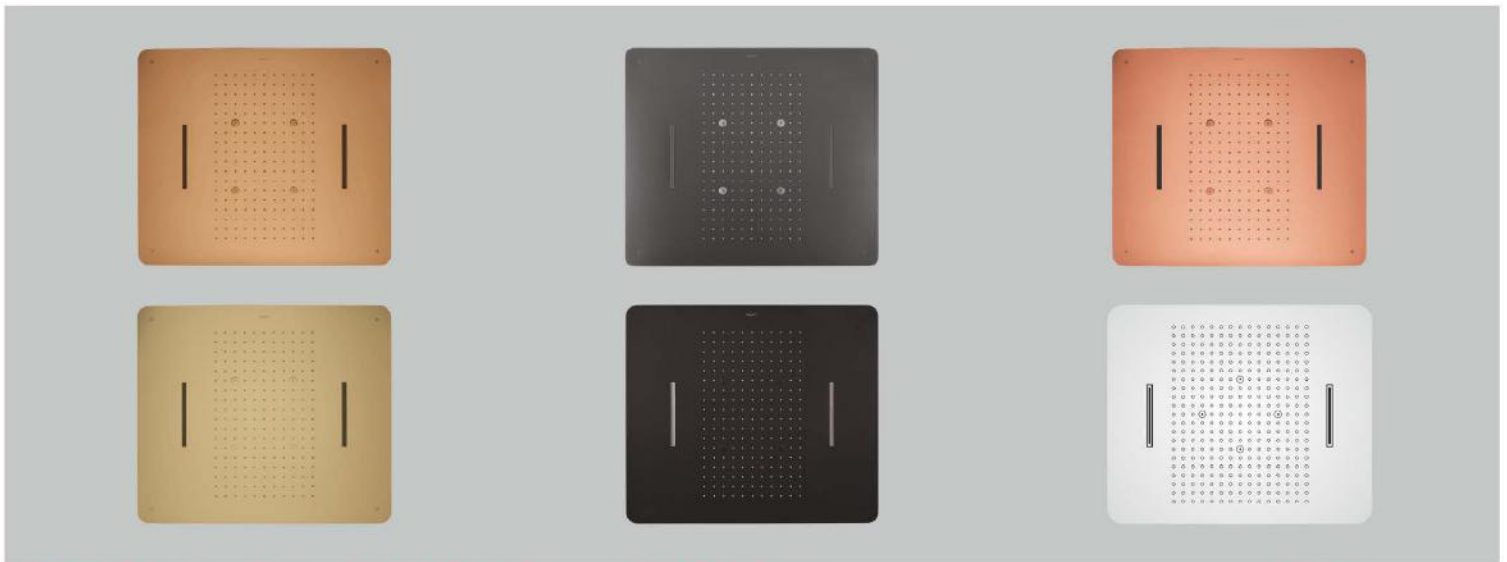

5107 BRG - Brushed Rose Gold
5107 GG - Graphite Grey
5107 RG - Rose Gold
5107 CP
5107 BG - Brushed Gold
5107 MB - Matt Black
MRP : ₹ 77,000/-
SS 3 Function Concealed Ceiling Mounted Shower With Installation kit for false ceiling
Flows: Rain, Dual Waterfall, Mist | Size : 580 x 480 mm | MRP : ₹ 1,15,500/-