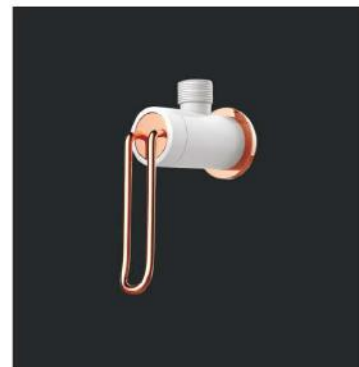

2525 RGW

Brass Angle Valve With Brass Flange

MRP : ₹ 4,300/-

Matt White + Rose Gold