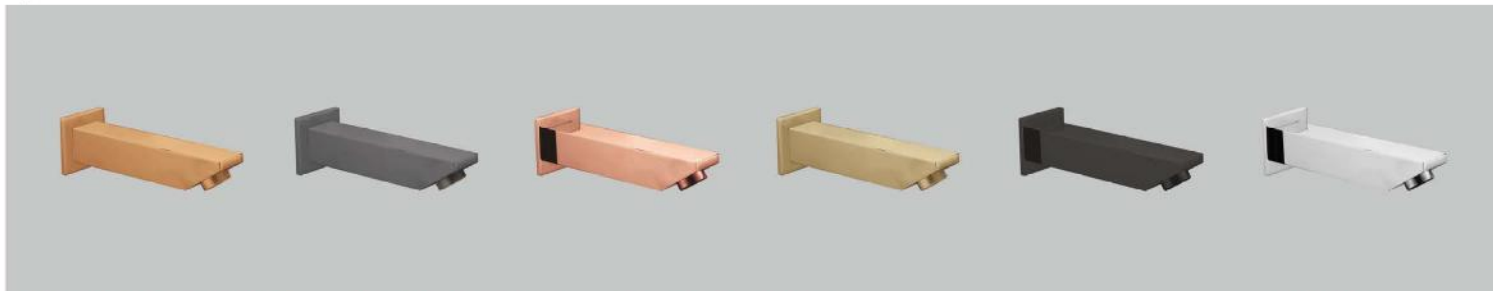

Spouts

1411 BRG - Brushed Rose Gold
1411 GG - Graphite Grey
1411 RG - Rose Gold
1411 BG - Brushed Gold
1411 MB - Matt Black
Brass Plain Spout
MRP : ₹ 5,500/-