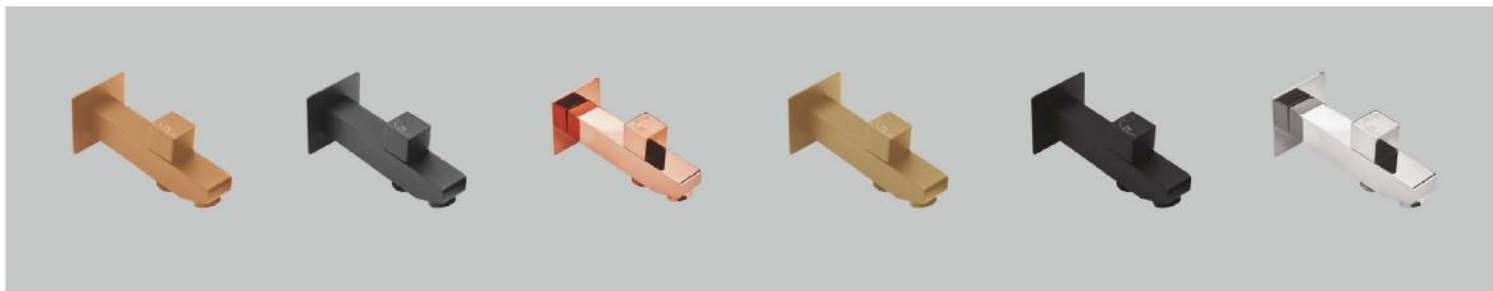

1415 BRG - Brushed Rose Gold
1415 GG - Graphite Grey
1415 RG - Rose Gold
1415 BG - Brushed Gold
1415 MB - Matt Black
Brass Button Spout
MRP : ₹ 7,700/-