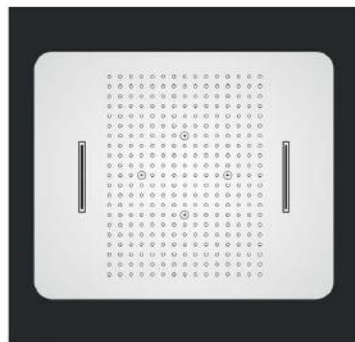

5107
SS 3 Function Concealed Ceiling Mounted Shower With Installation kit for false ceiling
Flows : **Rain, Dual Waterfall, Mist**
Size : 580 x 480 mm
MRP : ₹ 77,000/-