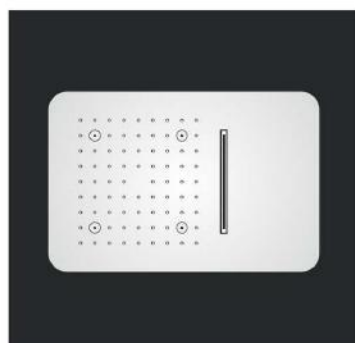

5108
SS 3 Function Concealed Ceiling Mounted Shower With Installation kit for false ceiling
Flows : **Rain, Waterfall, Mist**
Size : 370 x 250 mm
MRP : ₹ 32,000/-