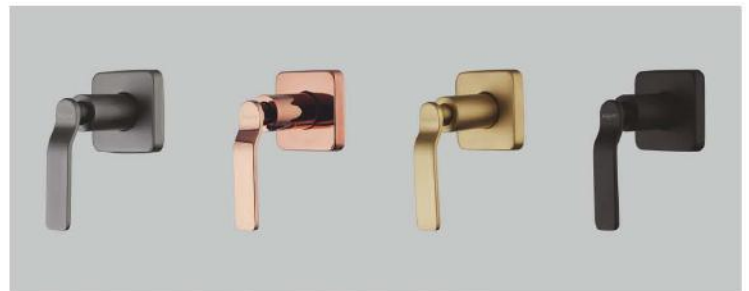

3156 GG - Graphite Grey ■ 3156 RG - Rose Gold ■
3156 BG - Brushed Gold ■ 3156MB - Matt Black ■
Brass Concealed Stop-Cock With Brass Flange
MRP : ₹ 4,000/-