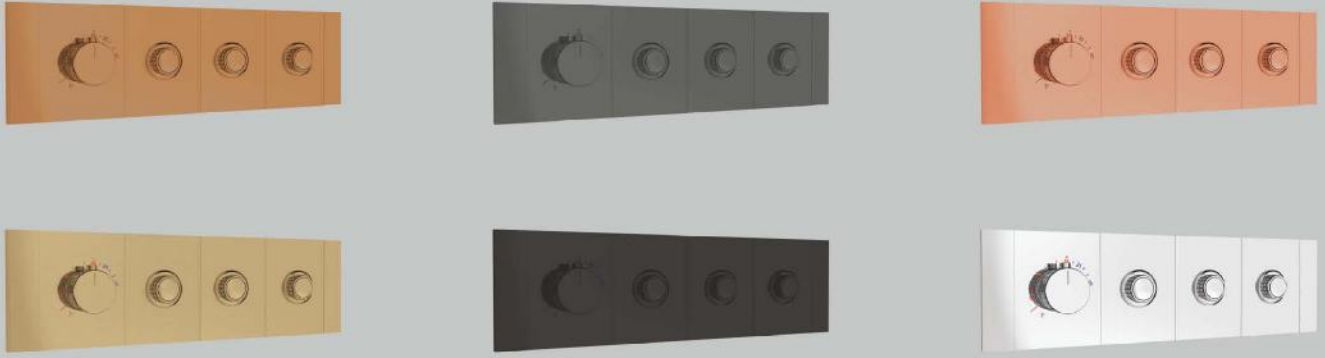

2096 BRG - Brushed Rose Gold ■
2096 BG - Brushed Gold ■
2096 GG - Graphite Grey ■
2096 MB - Matt Black ■
2096 RG - Rose Gold ■
Brass Wall Basin Mixer With Progressive Cartridge
MRP : ₹ 46,500/-

2096 CP
MRP : ₹ 31,950/-

2121 BRG - Brushed Rose Gold ■ **2121 GG - Graphite Grey** ■ **2121 RG - Rose Gold** ■
2121 BG - Brushed Gold ■ **2121 MB - Matt Black** ■
High-Flow Thermostatic Click- Select Multifunction Diverter With **Three Outlets** and Flow Control (20 mm)
MRP : ₹ 59,500/-

2121 CP
MRP : ₹ 46,500/-