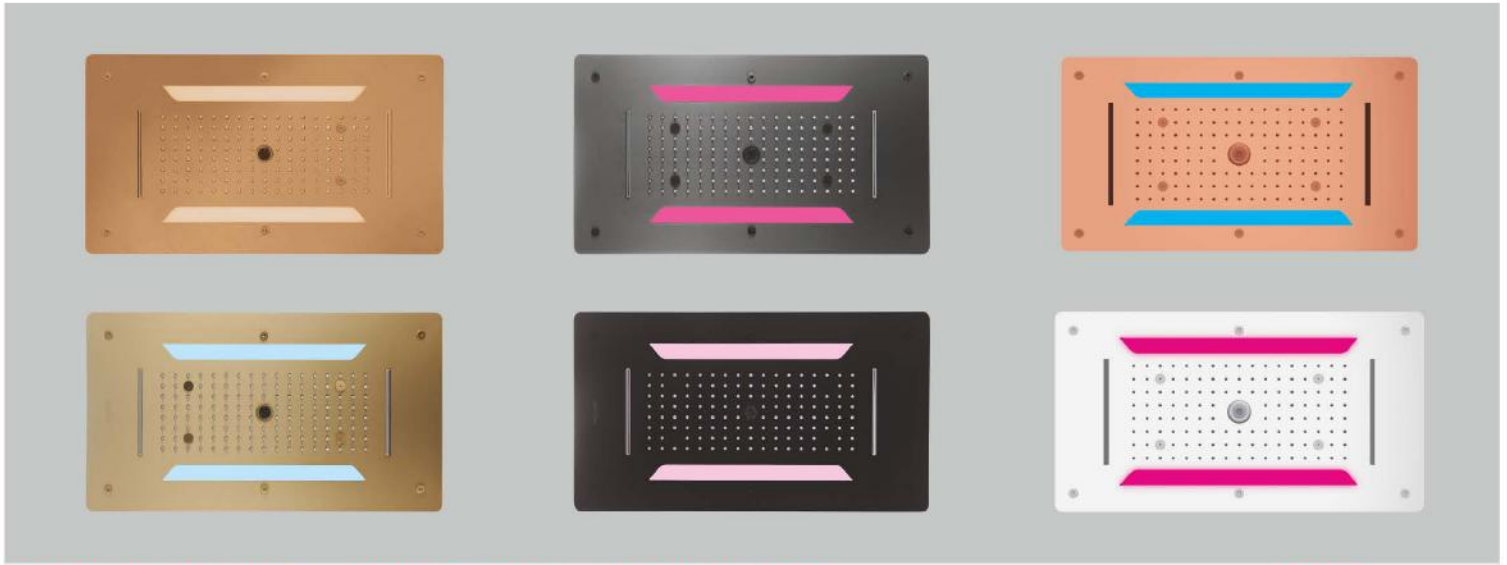

SHOWERING SYSTEMS IN SPECIAL FINISHES

5013 BRG - Brushed Rose Gold
5013 GG - Graphite Grey
5013 RG - Rose Gold
5013 CP
5013 BG - Brushed Gold
5013 MB - Matt Black
MRP : ₹ 1,70,000/-
SS 4 Function Concealed Ceiling Mounted Shower With Installation kit for false ceiling With Chromotherapy (RGB) LED Light. Includes **Remote Control** for LED Lights. (Requires electric point) | Size : 700 x 380 mm | Flows : Rain, Rain-Column, Mist, Dual Waterfall | MRP : ₹ 2,35,000/-