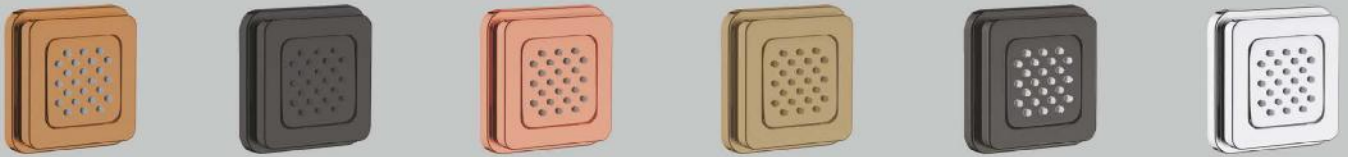

Body Jet and Body Showers

1459 BRG - Brushed Rose Gold   **1459 GG - Graphite Grey**   **1459 RG - Rose Gold**   **1459 CP**
1459 BG - Brushed Gold   **1459 MB - Matt Black**
Powder Flow Body Shower With Exposed Installation
Size : 100 x 100 mm | MRP : ₹ 5,450/-