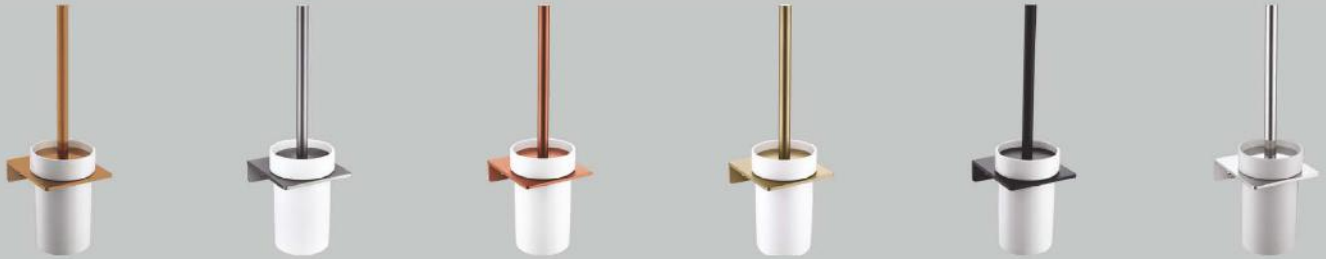

2727 BRG - Brushed Rose Gold ■ **2727 GG - Graphite Grey** ■ **2727 RG - Rose Gold** ■ **2727 CP**
2727 BG - Brushed Gold ■ **2727 MB - Matt Black** ■
Soap Dish
MRP : ₹ 2,250/-

2728 BRG - Brushed Rose Gold ■ **2728 GG - Graphite Grey** ■ **2728 RG - Rose Gold** ■ **2728 CP**
2728 BG - Brushed Gold ■ **2728 MB - Matt Black** ■
Toilet Brush Holder
MRP : ₹ 4,800/-