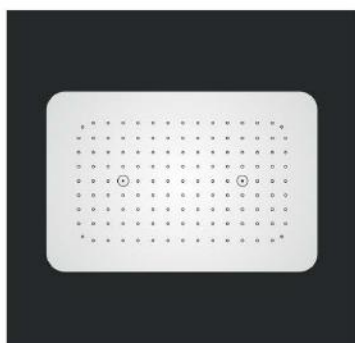

5102
SS 2 Function Concealed Ceiling Mounted Shower With Installation kit for false ceiling
Flows : **Rain, Mist**
Size : 370 x 250 mm
MRP : ₹ 19,950/-