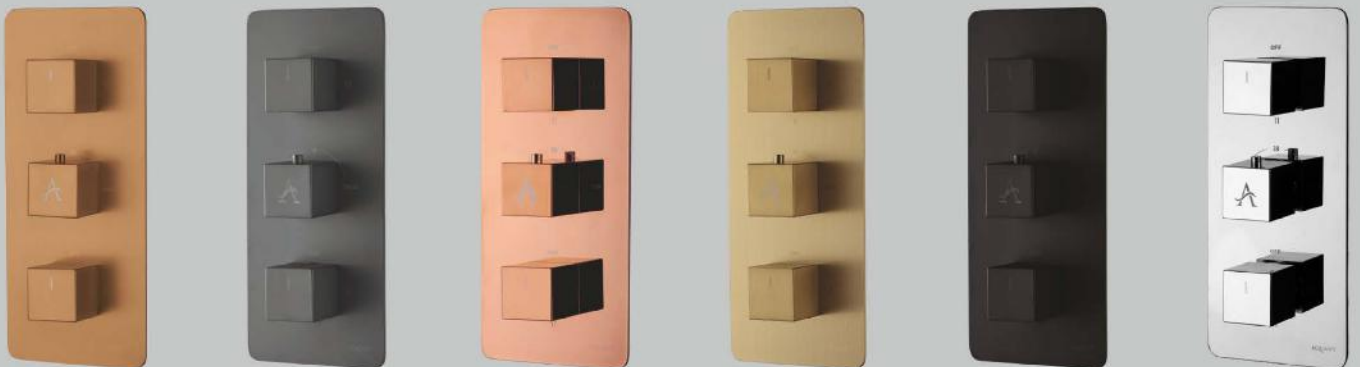

2009 BRG - Brushed Rose Gold ■ **2009 GG - Graphite Grey** ■ **2009 RG - Rose Gold** ■
2009 BG - Brushed Gold ■ **2009 MB - Matt Black** ■
High-Flow Thermostatic Diverter With **Six Outlets** (20 mm Inlet)
MRP : ₹ 57,750/-

2009 CP
MRP : ₹ 38,500/-