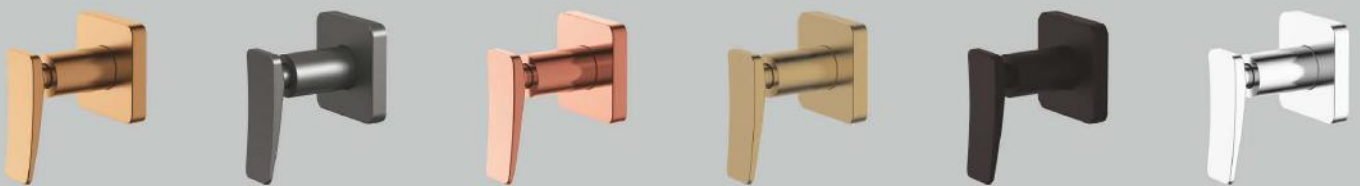

3166 BRG - Brushed Rose Gold
3166 BG - Brushed Gold
Brass Concealed Stop Cock With Brass Flange
MRP : ₹ 4,000/-

3166 GG - Graphite Grey
3166 MB - Matt Black

3166 RG - Rose Gold

3166 CP
MRP : ₹ 3,500/-