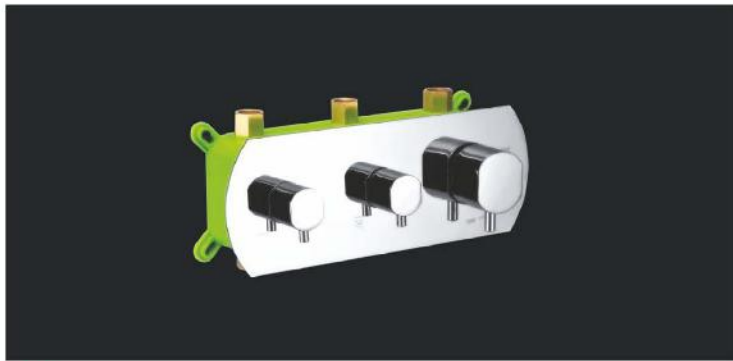

2012
Multifunction Diverter With **Four Outlets** (Progressive Cartridge, Brass Body) 15 mm Inlet
MRP : ₹ 19,750/-

Brass Shower Column

1438 - Flora
Brass Shower Column With Concealed Diverter Body

- ABS Rain Shower Size 325x187 mm
- ABS Hand Shower With Flexible 1.5 mtr Hose
- Thermostatic Switch Button Diverter With Flow Control
- Hidden Spout