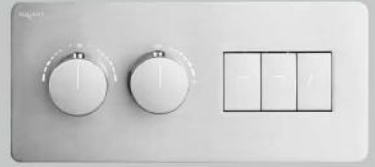

Piano Series

2004 BRG - Brushed Rose Gold ■ 2004 GG - Graphite Grey ■ 2004 RG - Rose Gold ■
2004 BG - Brushed Gold ■ 2004 MB - Matt Black ■
High-Flow Thermostatic Switch Button Multifunction Diverter With **Three Outlets** & Flow Control (20 mm inlet)
MRP : ₹ 84,500/-

2004 CP
MRP : ₹ 69,500/-