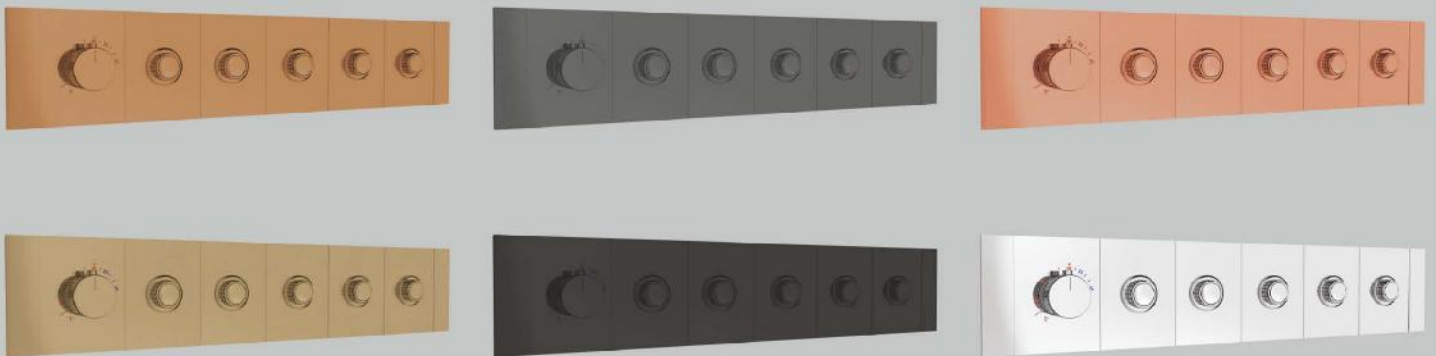

2123 BRG - Brushed Rose Gold ■ **2123 GG - Graphite Grey** ■ **2123 RG - Rose Gold** ■
2123 BG - Brushed Gold ■ **2123 MB - Matt Black** ■
High-Flow Thermostatic Click- Select Multifunction Diverter With **Five Outlets** and Flow Control (20 mm)
MRP : ₹ 1,39,500/-

2123 CP
MRP : ₹ 1,06,500/-