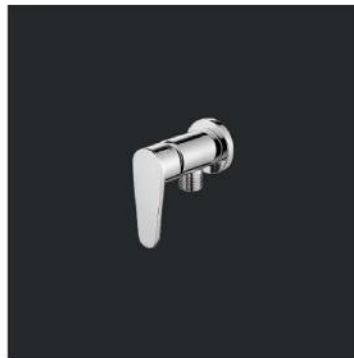

Halo Series

3121
Brass Pillar Cock
MRP : ₹ 3,300/-

3122
Brass Tall Body Pillar Cock
MRP : ₹ 4,650/-

3123
Brass Bib Cock
MRP : ₹ 3,800/-

3124
Brass Angle Valve With
Brass Flange
MRP : ₹ 1,250/-

Basin Mixers