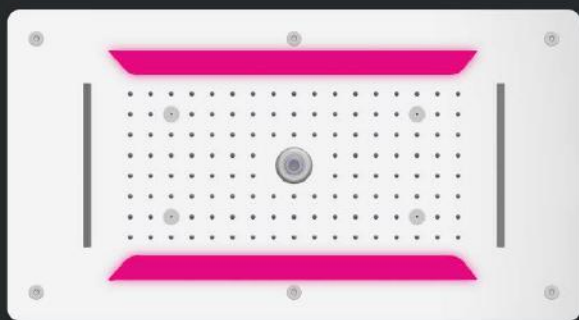

5013 - CHROMOTHERAPY
SS 4 Function Concealed Ceiling Mounted Shower With Installation kit for false ceiling With Chromotherapy (RGB) LED Light. Includes **Remote Control** for LED Lights.
Flows : **Rain, Rain-Column, Mist, Dual Waterfall** (Requires electric point)
Size : 700 x 380 mm
MRP : ₹ 1,70,000/-