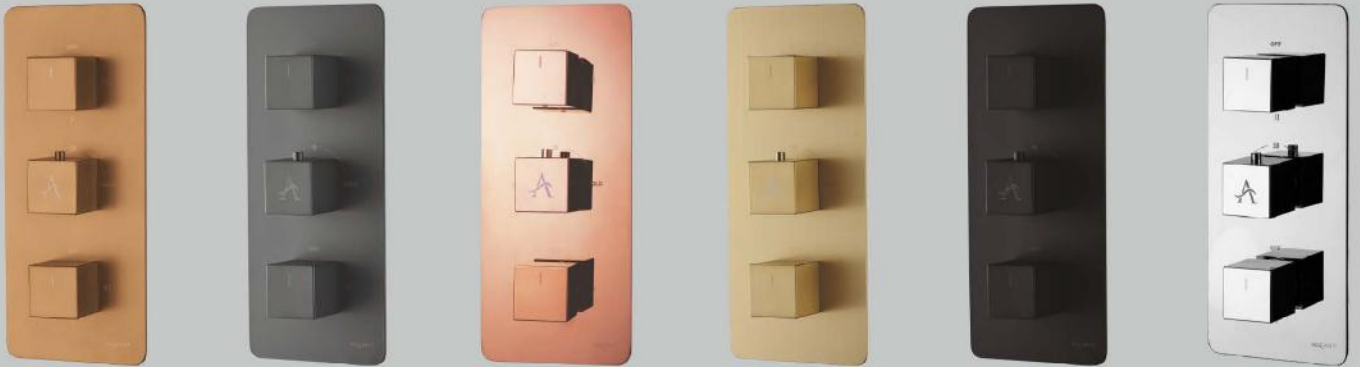

2106 BRG - Brushed Rose Gold ■ **2106 GG - Graphite Grey** ■ **2106 RG - Rose Gold** ■
2106 BG - Brushed Gold ■ **2106 MB - Matt Black** ■
High-Flow Thermostatic Diverter With **Four Outlets** (20 mm Inlet)
MRP : ₹ 52,250/-

2106 CP
MRP : ₹ 32,950/-