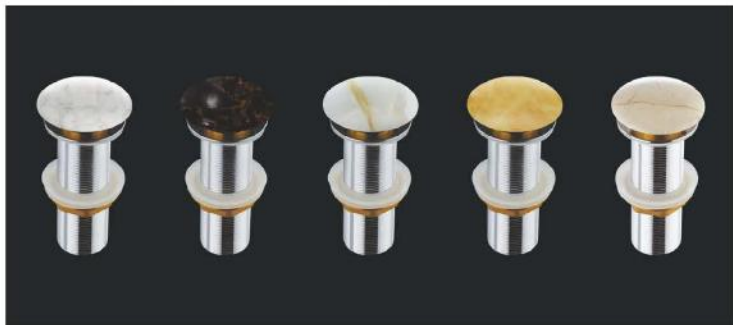

Stone Pop-up Waste Coupling

1023
Stone Pop-up Waste Coupling
Size : 32 mm x 120 mm
MRP : ₹ 4,000/-

- ☐ Statuario Marble
- ☒ Portoro Gold Marble
- ☐ Bianco Onyx
- ☐ Honey Onyx
- ☐ Travertine Marble